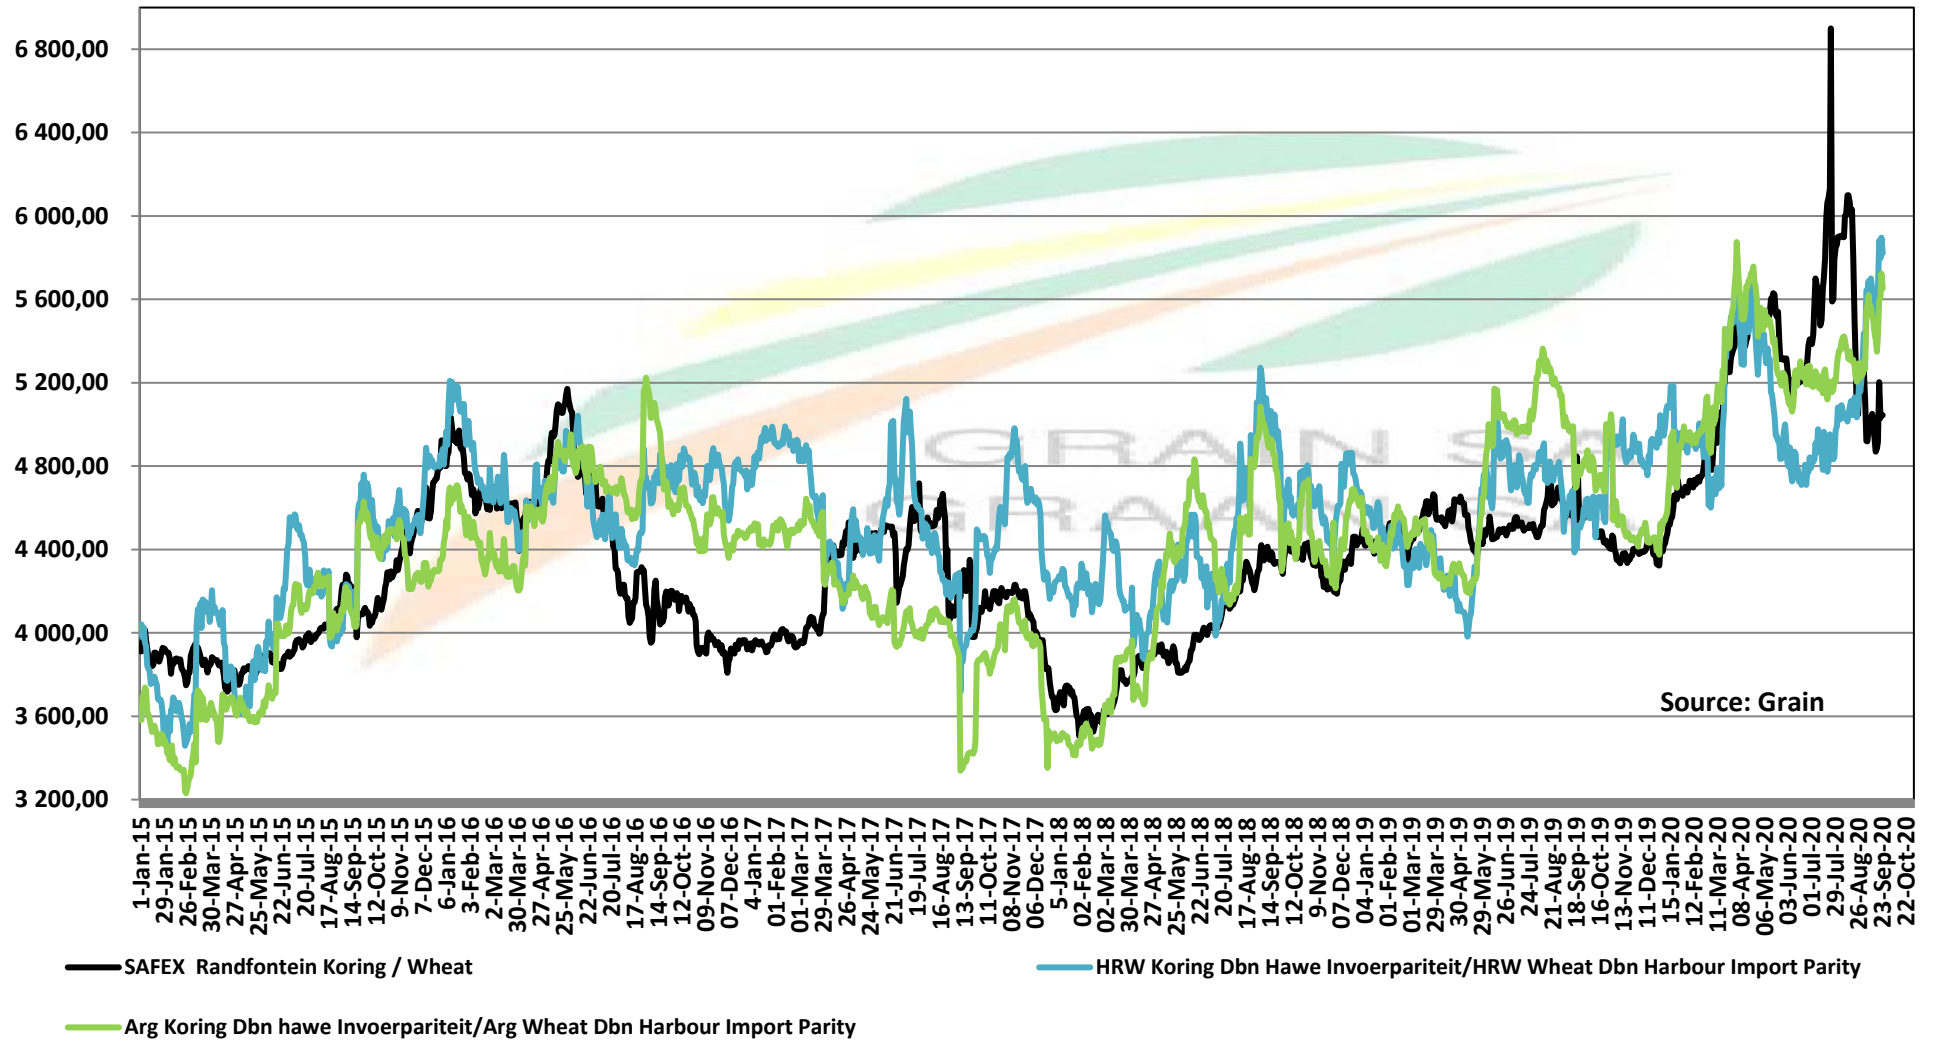

PRICES OF SOUTH AFRICAN AND USA WHEAT DELIVERED IN RANDFONTEIN

PRYSE VAN SUID AFRIKAANSE EN VSA KORING GELEWER IN RANDFONTEIN

Source: Grain SA

PRICES OF WHEAT DELIVERED IN RANDFONTEIN

PRYSE VAN KORING GELEWER IN RANDFONTEIN

PRICES OF RSA AND GERMAN WHEAT DELIVERED IN RANDFONTEIN

PRYSE VAN RSA EN DUITSTE KORING GELEWER IN RANDFONTEIN

Source: Grain SA

PRICES OF WHEAT DELIVERED IN DURBAN HARBOUR PRYSE VAN KORING VIR LEWERING IN DURBAN HAWE