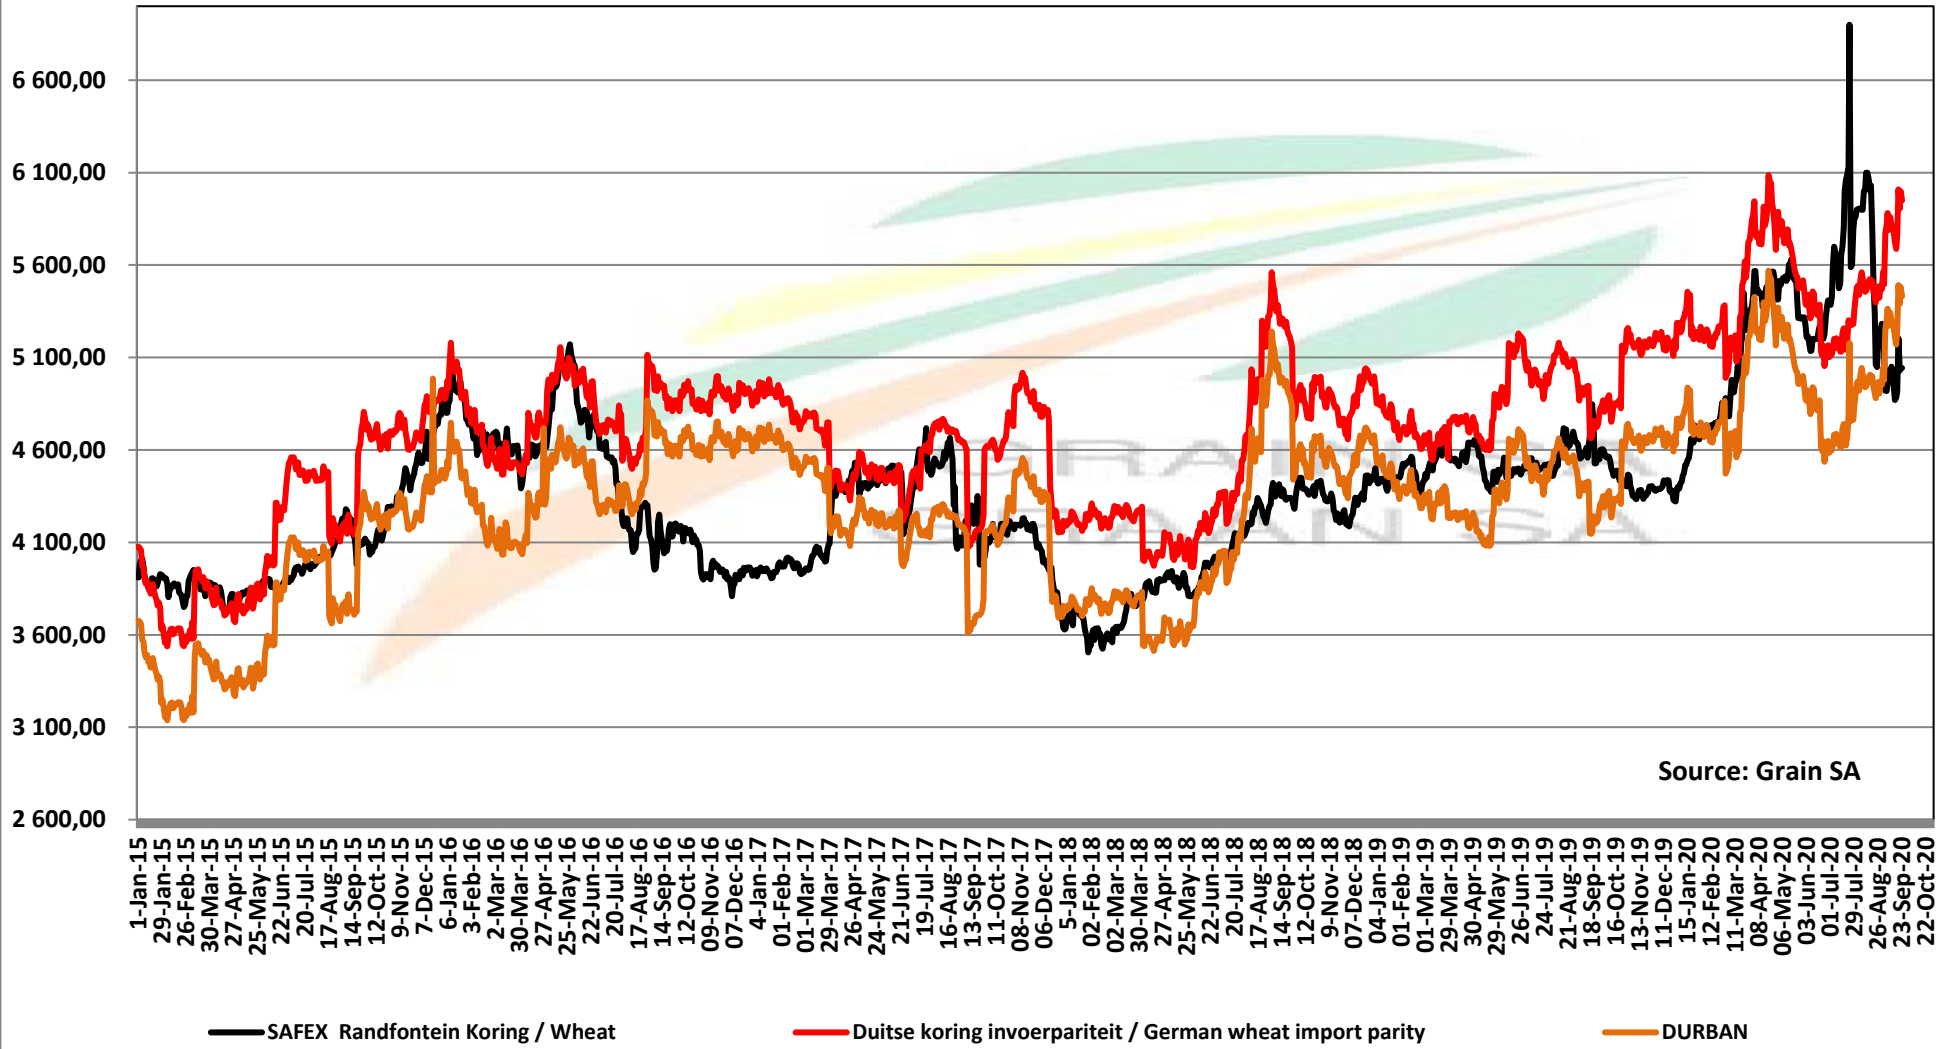

PRICES OF SOUTH AFRICAN AND USA WHEAT DELIVERED IN RANDFONTEIN

PRYSE VAN SUID AFRIKAANSE EN VSA KORING GELEWER IN RANDFONTEIN

Source: Grain SA

PRICES OF WHEAT DELIVERED IN RANDFONTEIN

PRYSE VAN KORING GELEWER IN RANDFONTEIN

PRICES OF RSA AND GERMAN WHEAT DELIVERED IN RANDFONTEIN

PRYSE VAN RSA EN DUITSTE KORING GELEWER IN RANDFONTEIN

Source: Grain SA

PRICES OF WHEAT DELIVERED IN DURBAN HARBOUR PRYSE VAN KORING VIR LEWERING IN DURBAN HAWE