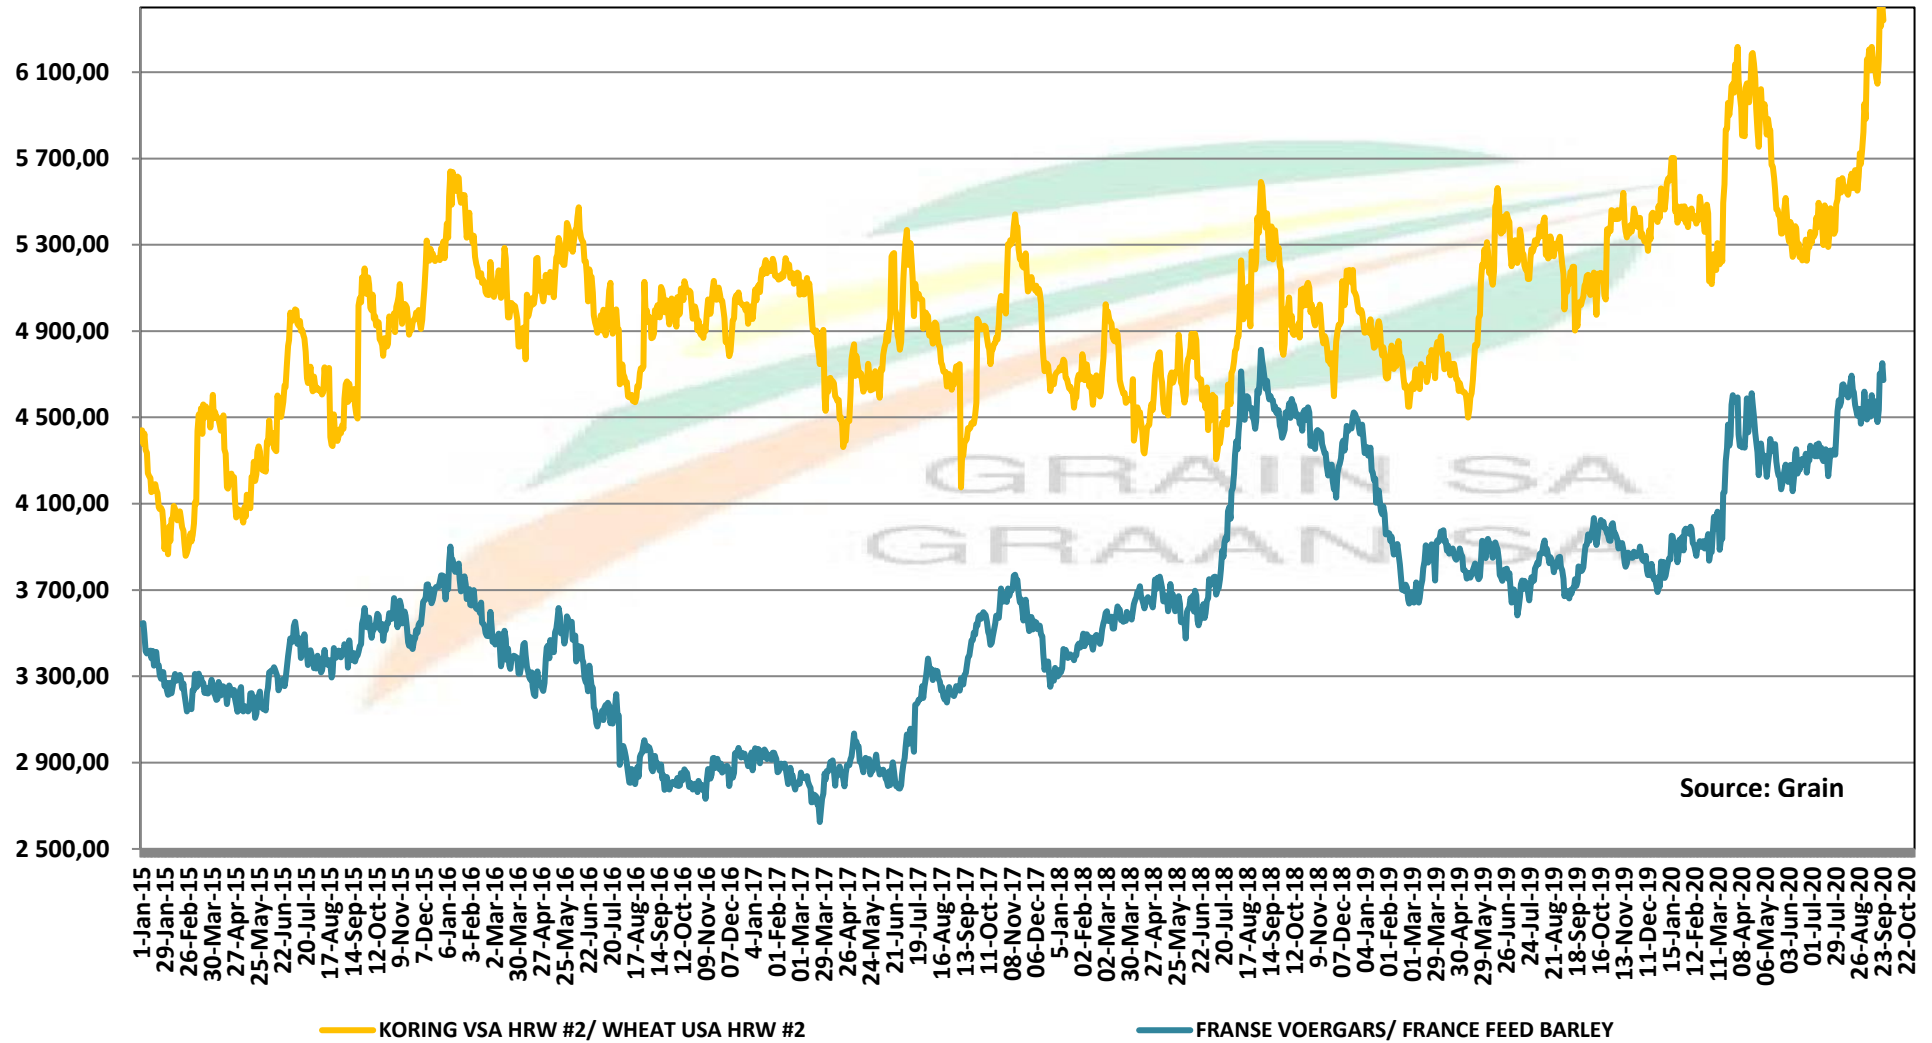

PRICES OF RSA AND GERMAN WHEAT DELIVERED IN RANDFONTEIN

PRYSE VAN RSA EN DUITSTE KORING GELEWER IN RANDFONTEIN

Source: Grain SA

PRICES OF WHEAT DELIVERED IN DURBAN HARBOUR PRYSE VAN KORING VIR LEWERING IN DURBAN HAWE

PRICES OF BARLEY DELIVERED IN RANDFONTEIN

PRYSE VAN GARS GELEWER IN RANDFONTEIN

IMPORT PARITY OF USA HRW AND FRANCE FEED BARLEY

INVOERPARITEIT VAN VSA HRW KORING EN FRANSE VOERGARS

IMPORT PARITY AND EXPORT PARITY OF USA OATS