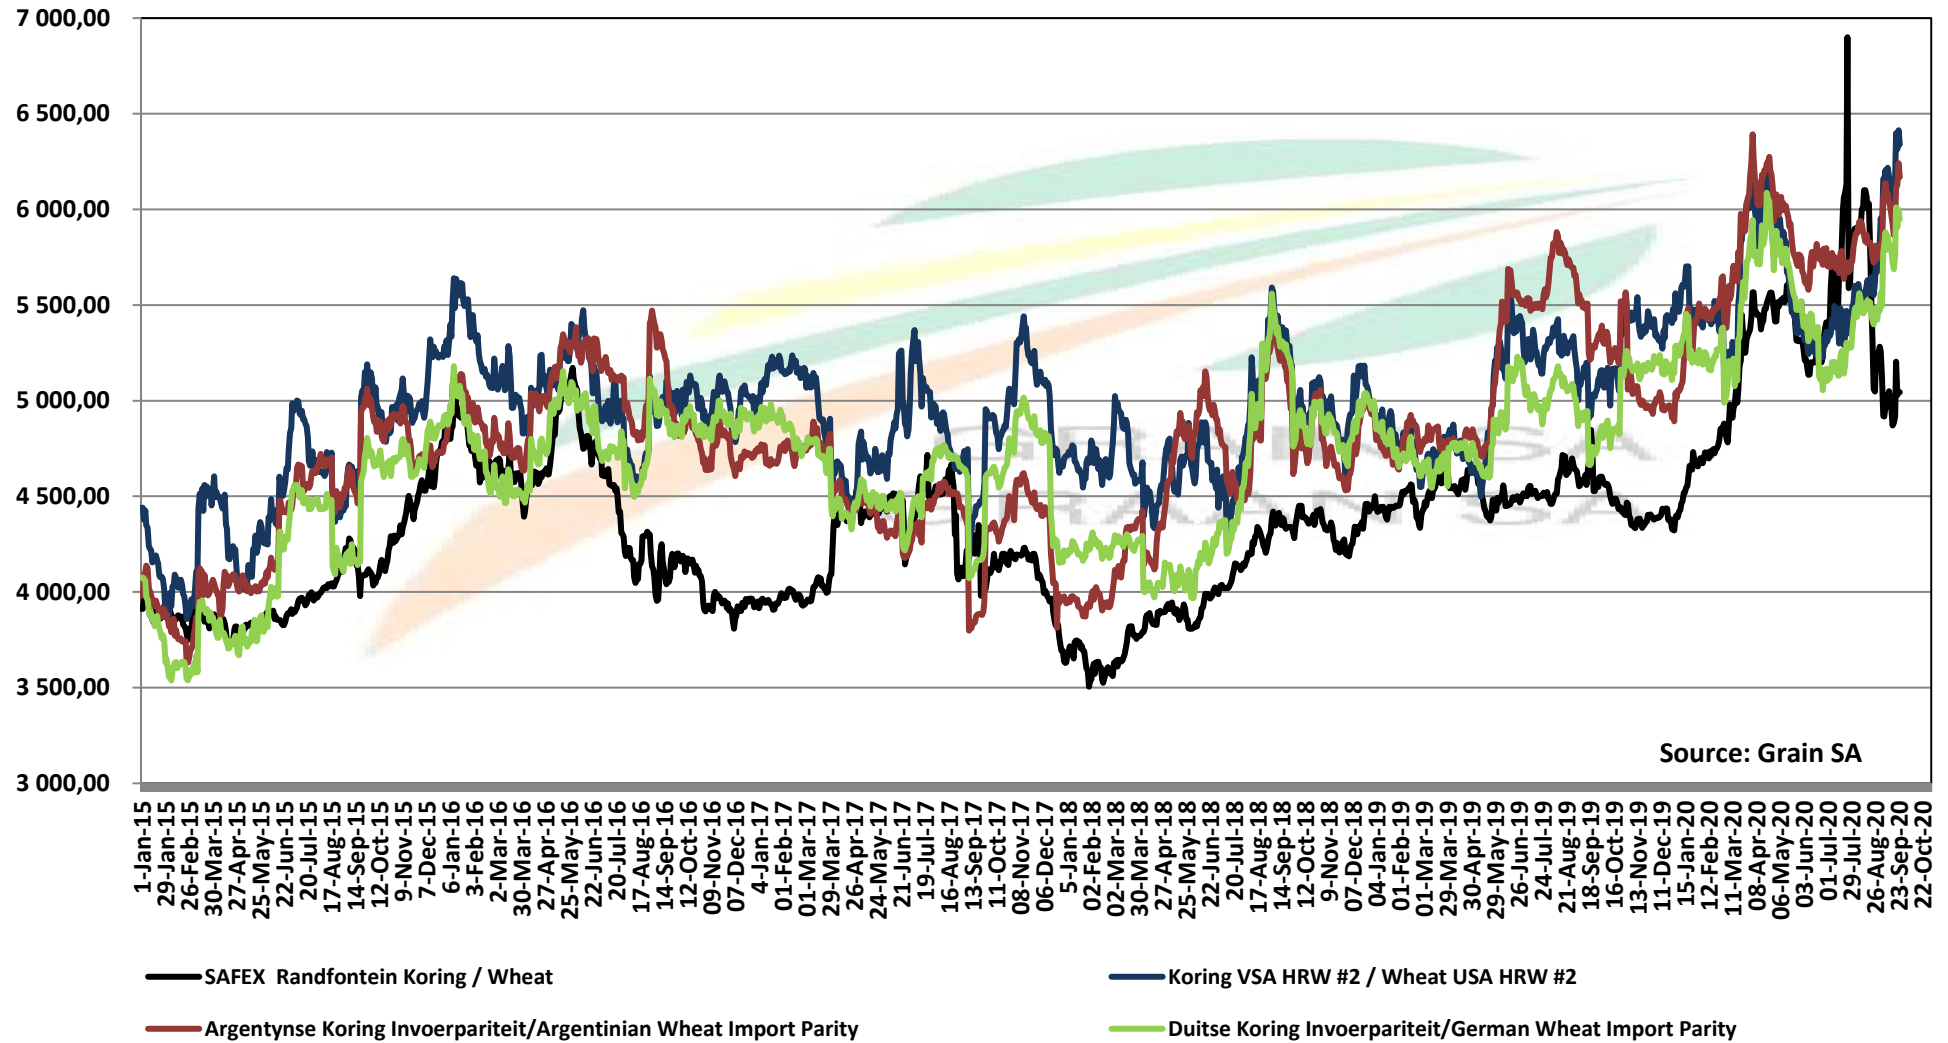

PRICES OF SOUTH AFRICAN AND USA WHEAT DELIVERED IN RANDFONTEIN

PRYSE VAN SUID AFRIKAANSE EN VSA KORING GELEWER IN RANDFONTEIN

Source: Grain SA

PRICES OF WHEAT DELIVERED IN RANDFONTEIN

PRYSE VAN KORING GELEWER IN RANDFONTEIN

PRICES OF RSA AND GERMAN WHEAT DELIVERED IN RANDFONTEIN

PRYSE VAN RSA EN DUITSTE KORING GELEWER IN RANDFONTEIN

Source: Grain SA

PRICES OF WHEAT DELIVERED IN DURBAN HARBOUR PRYSE VAN KORING VIR LEWERING IN DURBAN HAWE

PRICES OF BARLEY DELIVERED IN RANDFONTEIN

PRYSE VAN GARS GELEWER IN RANDFONTEIN

IMPORT PARITY OF USA HRW AND FRANCE FEED BARLEY

INVOERPARITEIT VAN VSA HRW KORING EN FRANSE VOERGARS

IMPORT PARITY AND EXPORT PARITY OF USA OATS

INVOERPARITEIT EN UITVOERPARITEIT VAN VSA HAWER