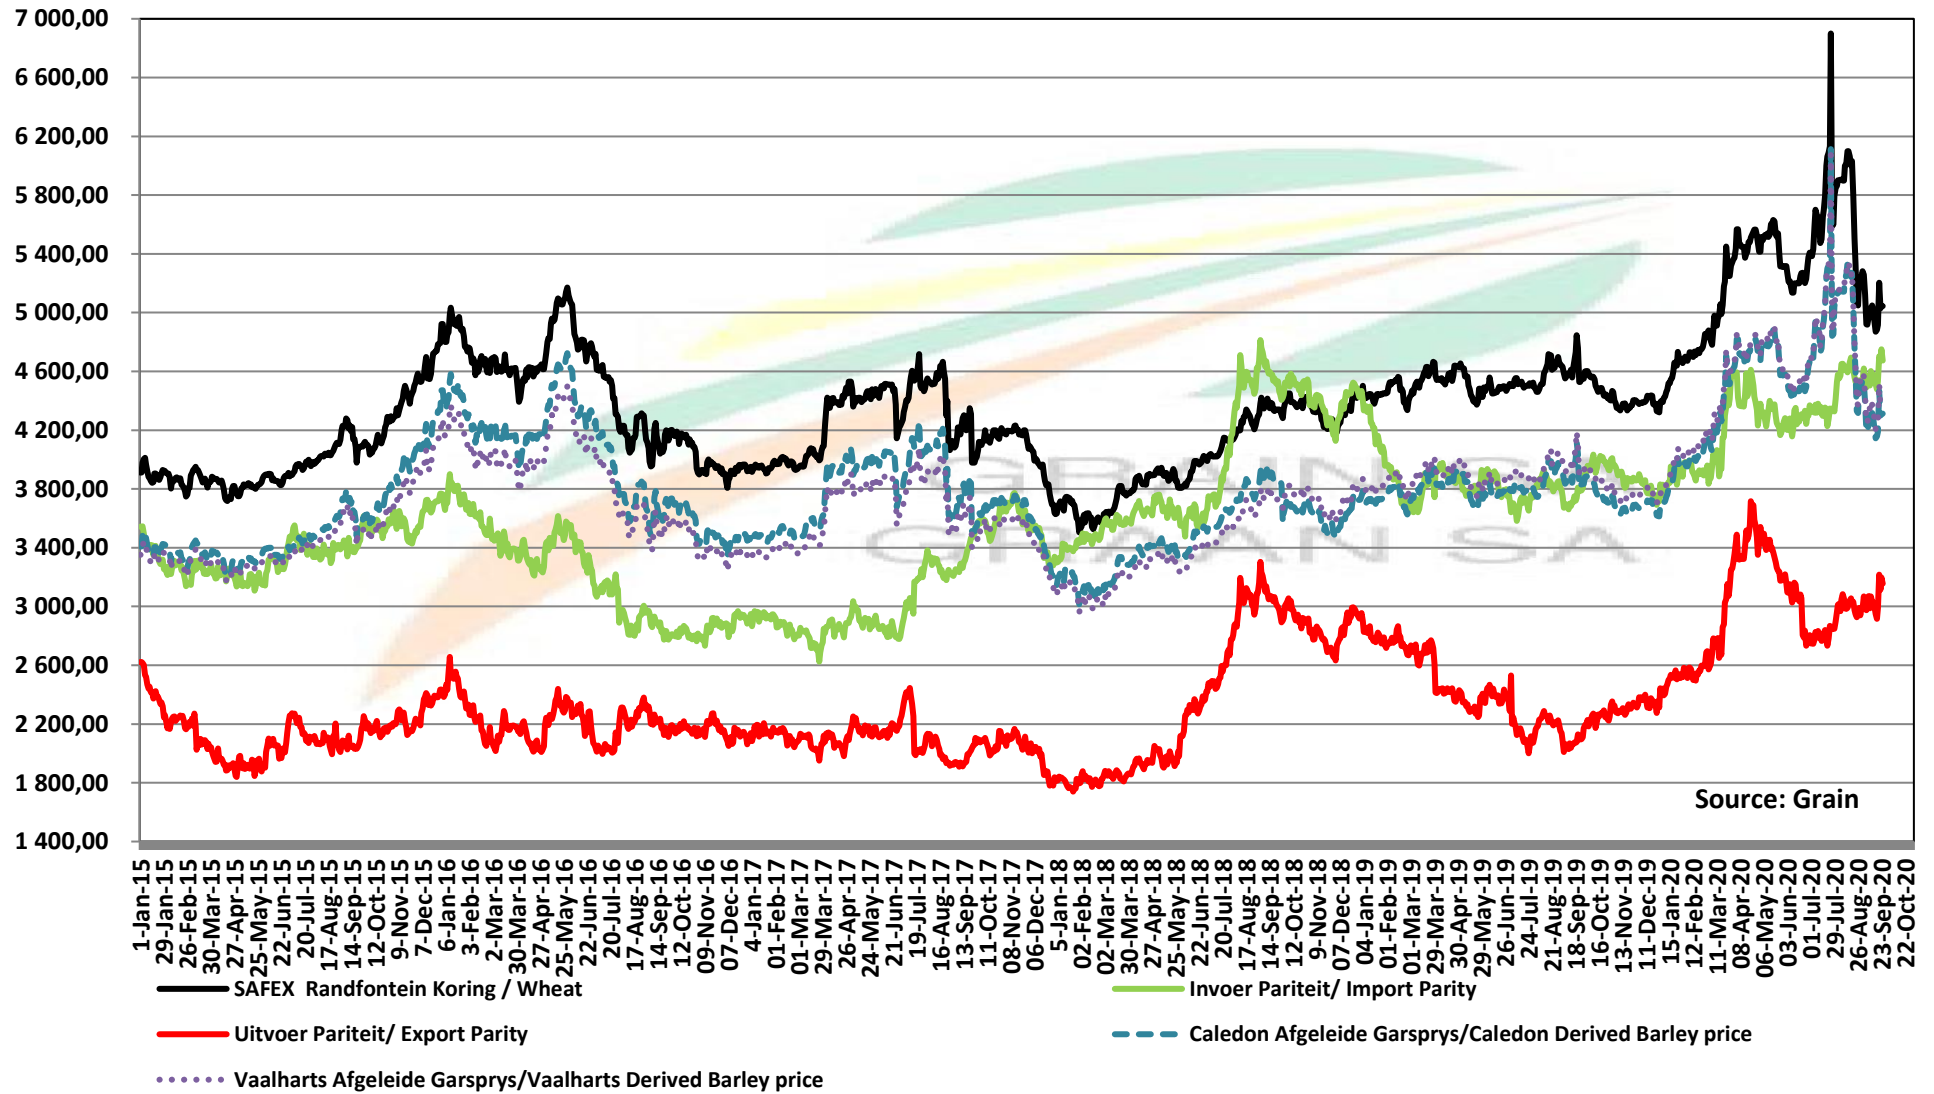

PRICES OF RSA AND GERMAN WHEAT DELIVERED IN RANDFONTEIN

PRYSE VAN RSA EN DUITSTE KORING GELEWER IN RANDFONTEIN

Source: Grain SA

PRICES OF WHEAT DELIVERED IN DURBAN HARBOUR PRYSE VAN KORING VIR LEWERING IN DURBAN HAWE

PRICES OF BARLEY DELIVERED IN RANDFONTEIN

PRYSE VAN GARS GELEWER IN RANDFONTEIN

IMPORT PARITY OF USA HRW AND FRANCE FEED BARLEY

INVOERPARITEIT VAN VSA HRW KORING EN FRANSE VOERGARS

IMPORT PARITY AND EXPORT PARITY OF USA OATS