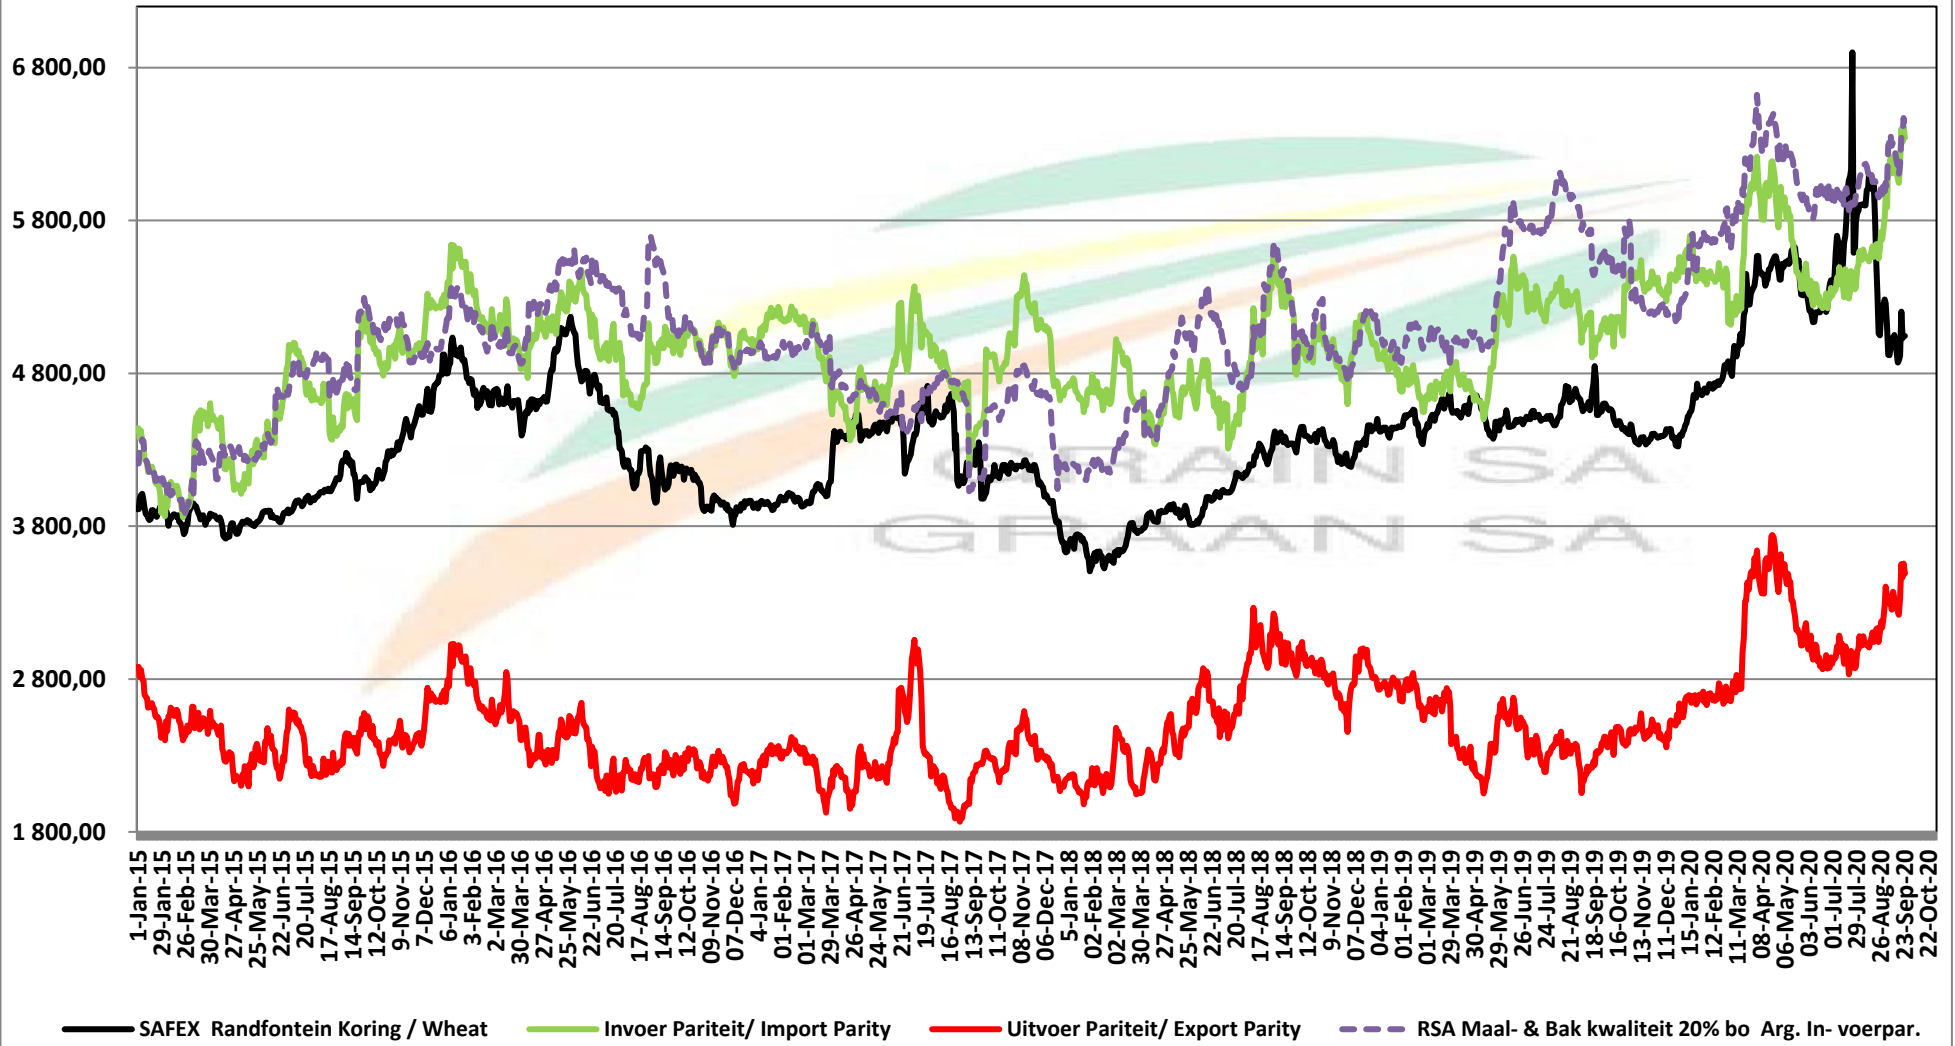

PRICES OF SOUTH AFRICAN AND USA WHEAT DELIVERED IN RANDFONTEIN

PRYSE VAN SUID AFRIKAANSE EN VSA KORING GELEWER IN RANDFONTEIN

Source: Grain SA

PRICES OF WHEAT DELIVERED IN RANDFONTEIN

PRYSE VAN KORING GELEWER IN RANDFONTEIN

PRICES OF RSA AND GERMAN WHEAT DELIVERED IN RANDFONTEIN

PRYSE VAN RSA EN DUITSTE KORING GELEWER IN RANDFONTEIN

Source: Grain SA

PRICES OF WHEAT DELIVERED IN DURBAN HARBOUR PRYSE VAN KORING VIR LEWERING IN DURBAN HAWE