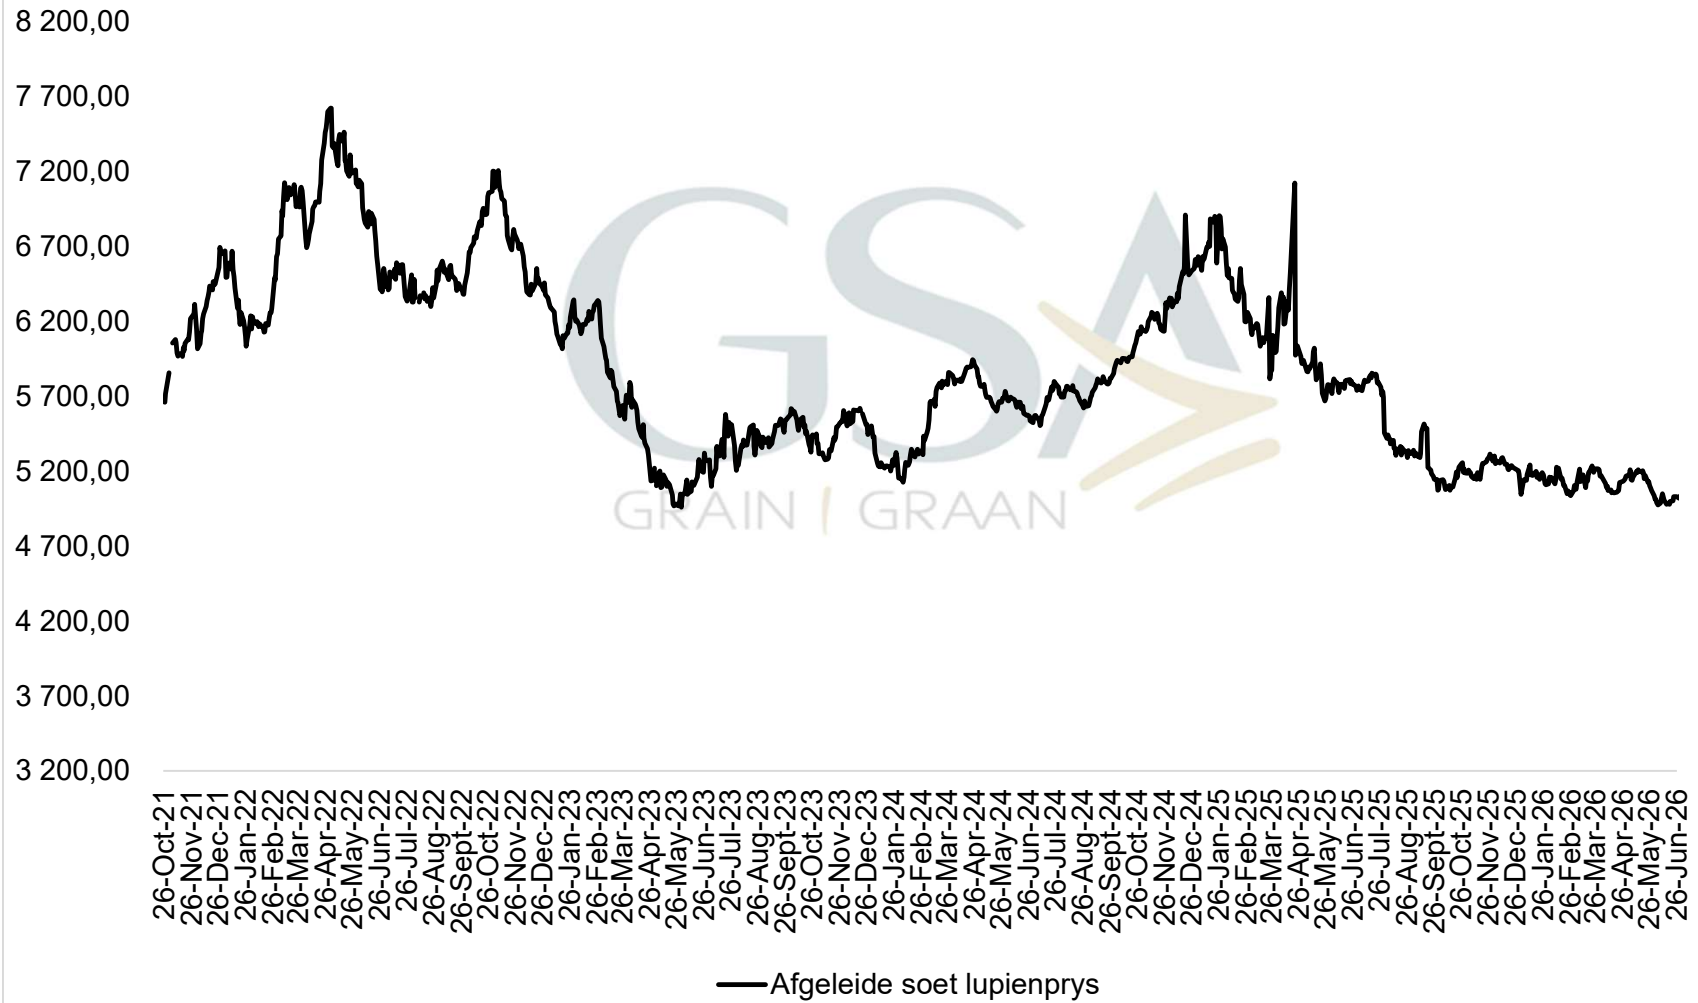

### PRYSE VAN KORING GELEWER IN DURBAN PRICES OF WHEAT DELIVERED IN DURBAN

PRICES OF WHEAT DELIVERED IN RANDFONTEIN  
 PRYSE VAN KORING GELEWER IN RANDFONTEIN

## PRICES OF FEEDGRADE BARLEY DELIVERED IN RANDFONTEIN PRYSE VAN VOERGRAAD GARS GELEWER IN RANDFONTEIN

DERIVED PRICES OF SWEET LUPINS  
AFGELEIDE PRYSE VAN SOET LUPIENE GELEWER