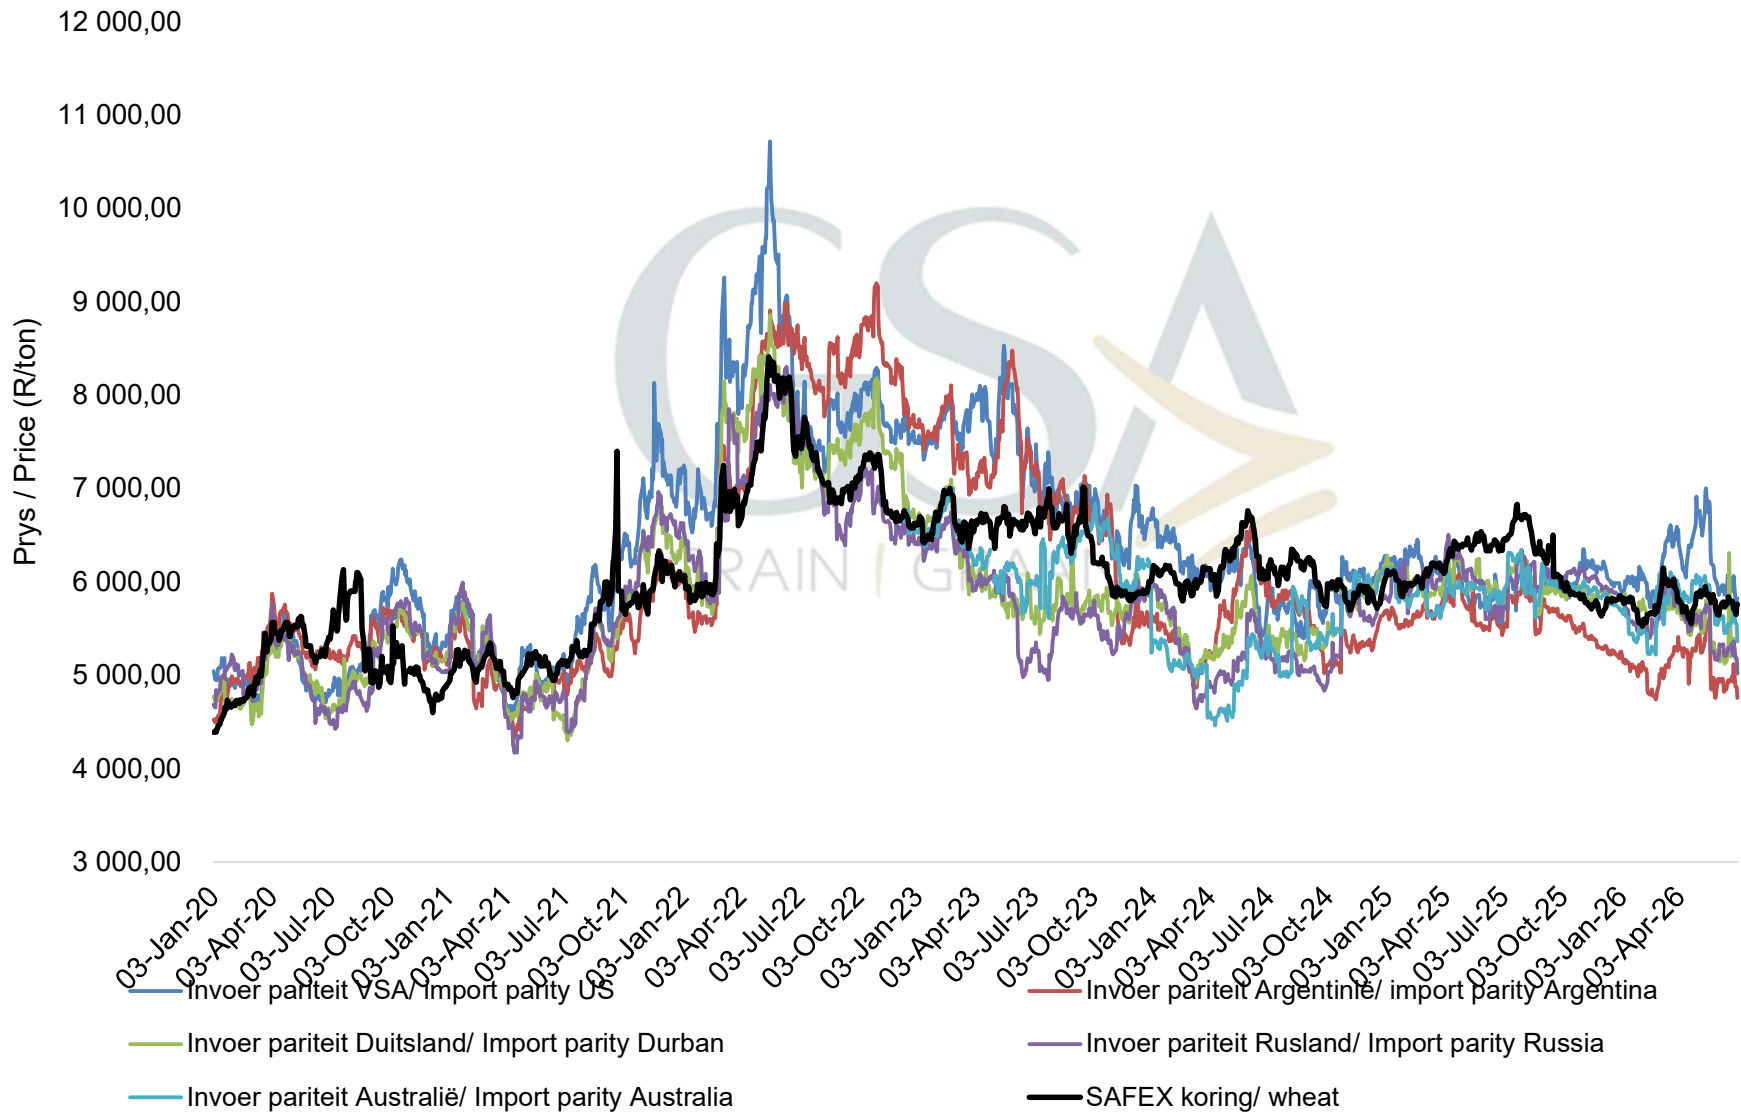

### PRYSE VAN KORING GELEWER IN DURBAN PRICES OF WHEAT DELIVERED IN DURBAN

PRICES OF WHEAT DELIVERED IN RANDFONTEIN  
 PRYSE VAN KORING GELEWER IN RANDFONTEIN

## PRICES OF FEEDGRADE BARLEY DELIVERED IN RANDFONTEIN PRYSE VAN VOERGRAAD GARS GELEWER IN RANDFONTEIN

DERIVED PRICES OF SWEET LUPINS  
AFGELEIDE PRYSE VAN SOET LUPIENE GELEWER

# IMPORT PARITY AND EXPORT PARITY OF USA OATS INVOERPARITEIT EN UITVOERPARITEIT VAN VSA HAWER