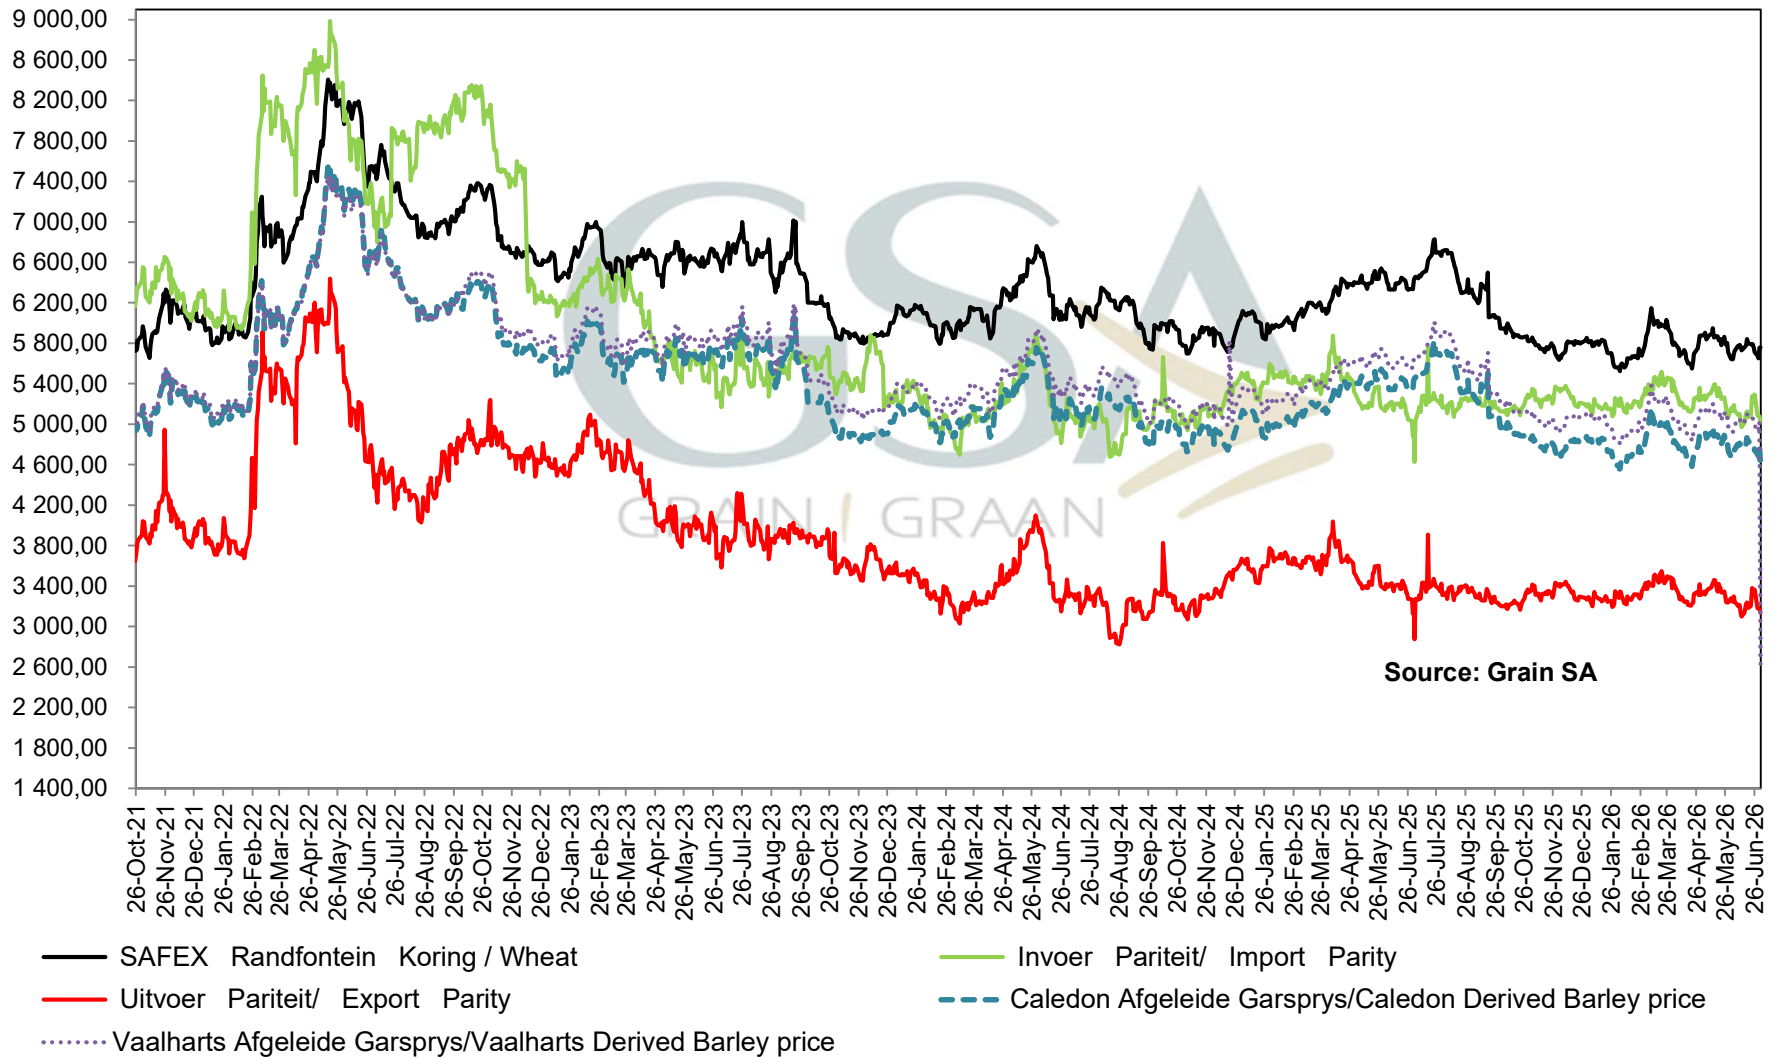

### PRYSE VAN KORING GELEWER IN DURBAN PRICES OF WHEAT DELIVERED IN DURBAN

PRICES OF WHEAT DELIVERED IN RANDFONTEIN  
 PRYSE VAN KORING GELEWER IN RANDFONTEIN

## PRICES OF FEEDGRADE BARLEY DELIVERED IN RANDFONTEIN PRYSE VAN VOERGRAAD GARS GELEWER IN RANDFONTEIN

DERIVED PRICES OF SWEET LUPINS  
AFGELEIDE PRYSE VAN SOET LUPIENE GELEWER