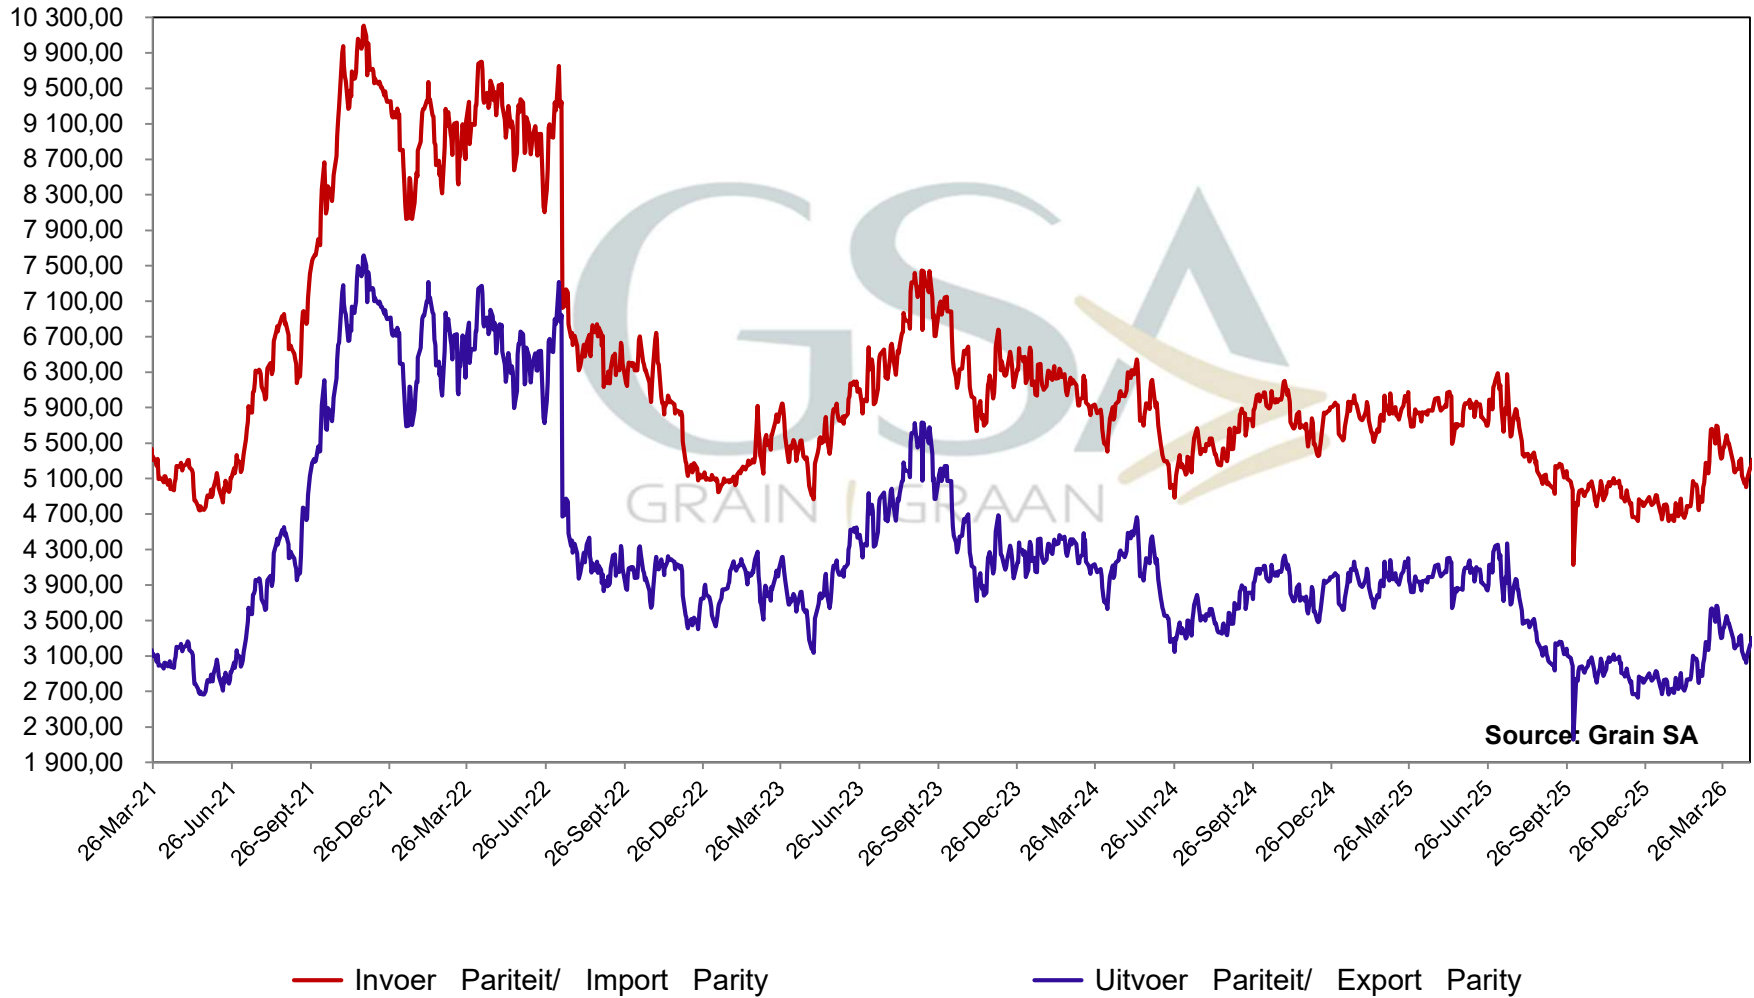

IMPORT PARITY AND EXPORT PARITY OF USA OATS INVOERPARITEIT EN UITVOERPARITEIT VAN VSA HAWER