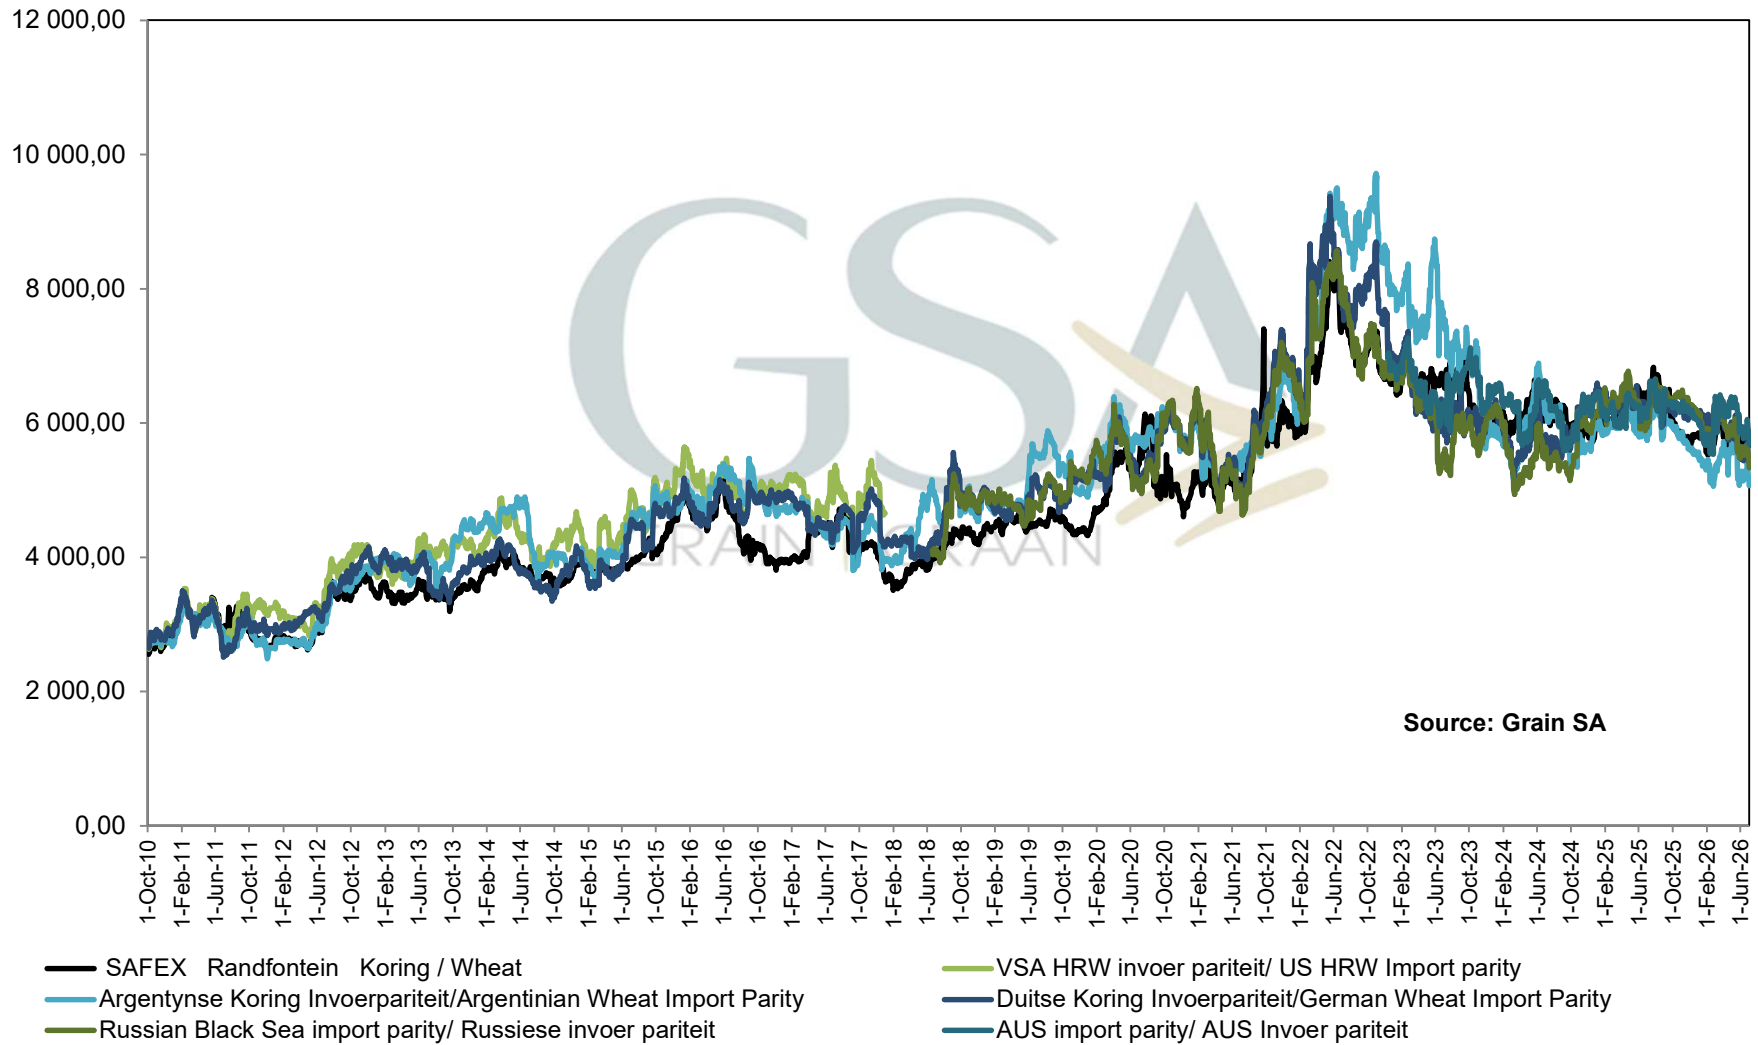

### PRYSE VAN KORING GELEWER IN DURBAN PRICES OF WHEAT DELIVERED IN DURBAN

PRICES OF WHEAT DELIVERED IN RANDFONTEIN  
 PRYSE VAN KORING GELEWER IN RANDFONTEIN

## PRICES OF FEEDGRADE BARLEY DELIVERED IN RANDFONTEIN PRYSE VAN VOERGRAAD GARS GELEWER IN RANDFONTEIN

DERIVED PRICES OF SWEET LUPINS  
AFGELEIDE PRYSE VAN SOET LUPIENE GELEWER

# IMPORT PARITY AND EXPORT PARITY OF USA OATS INVOERPARITEIT EN UITVOERPARITEIT VAN VSA HAWER