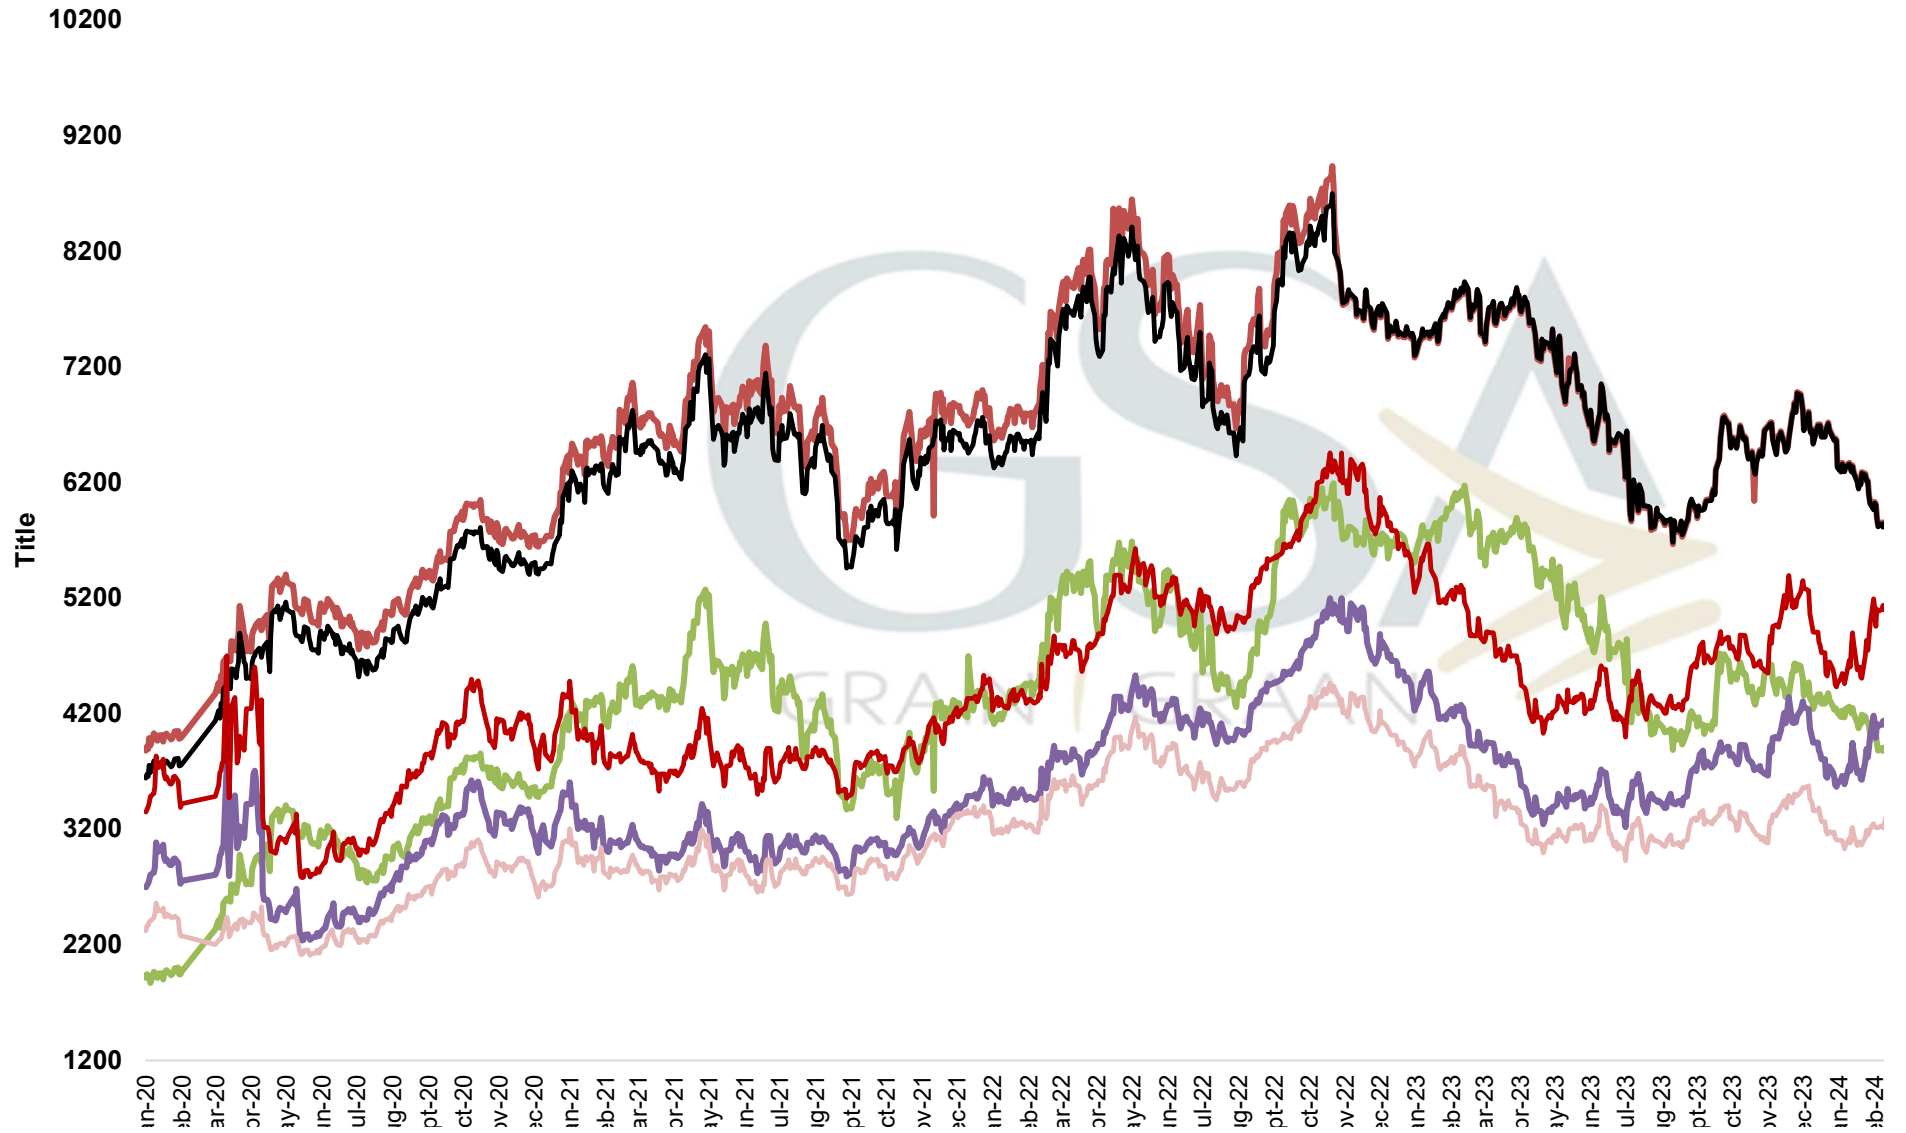

**PRICES OF USA SORGHUM DELIVERED IN RANDFONTEIN
PRYSE VAN VSA SORGHUM GELEWER IN RANDFONTEIN**