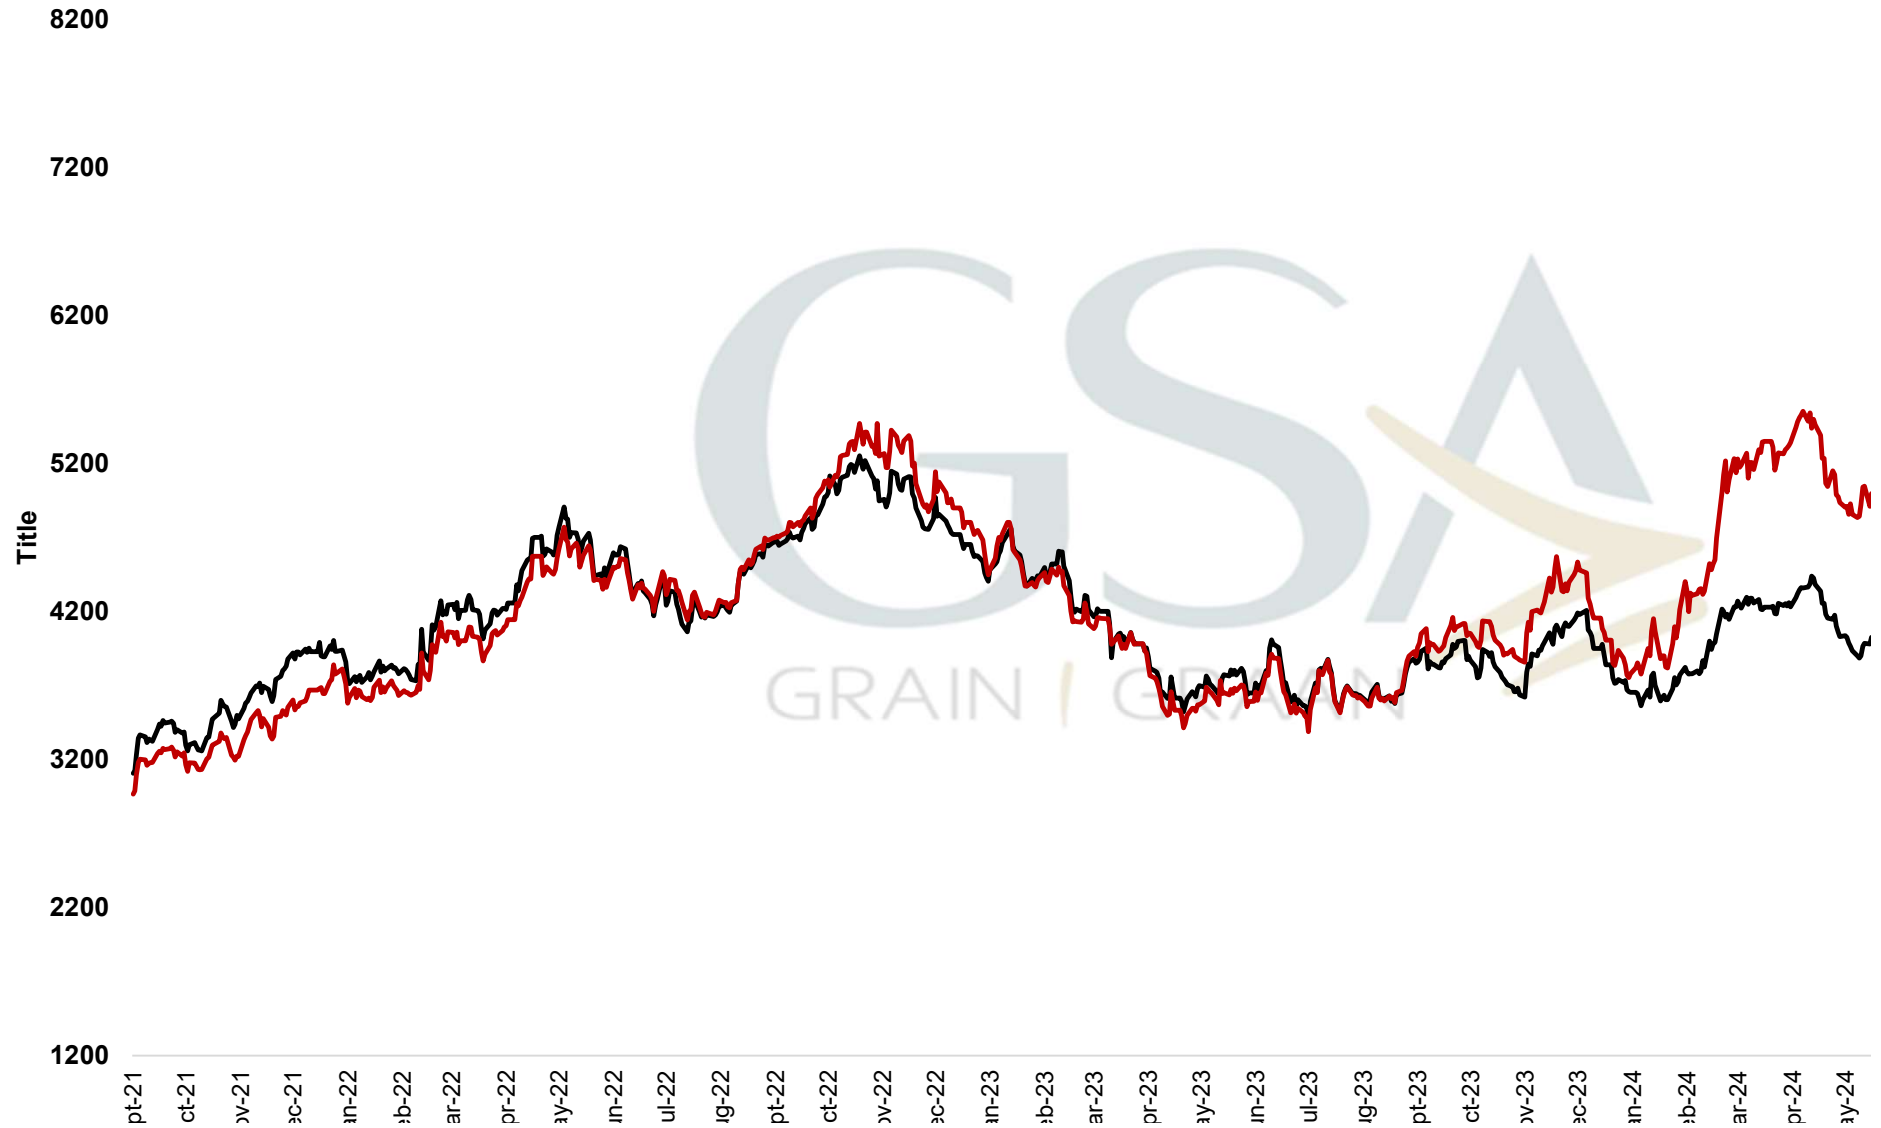

**YELLOW MAIZE delivered in RANDFONTEIN
GEEL MIELIE gelever in RANDFONTEIN**

Source: Grain SA

NON-GM white maize delivered in RANDFONTEIN
Nie-GM wit mielies gelewer in RANDFONTEIN

8200
7200
6200
5200
4200
3200
2200
1200

19-24 19-24 pt-24 pt-24 pt-24 pt-24 pt-24 pt-24 ct-24 ct-24 ct-24 ct-24 11-24 11-24 11-24 11-24 12-24 12-24 12-24

Spot price comparison of yellow- and white maize SAFEX contracts 2024
Spotprysvergeliking van geel- en witmielies SAFEX-kontrakte 2024