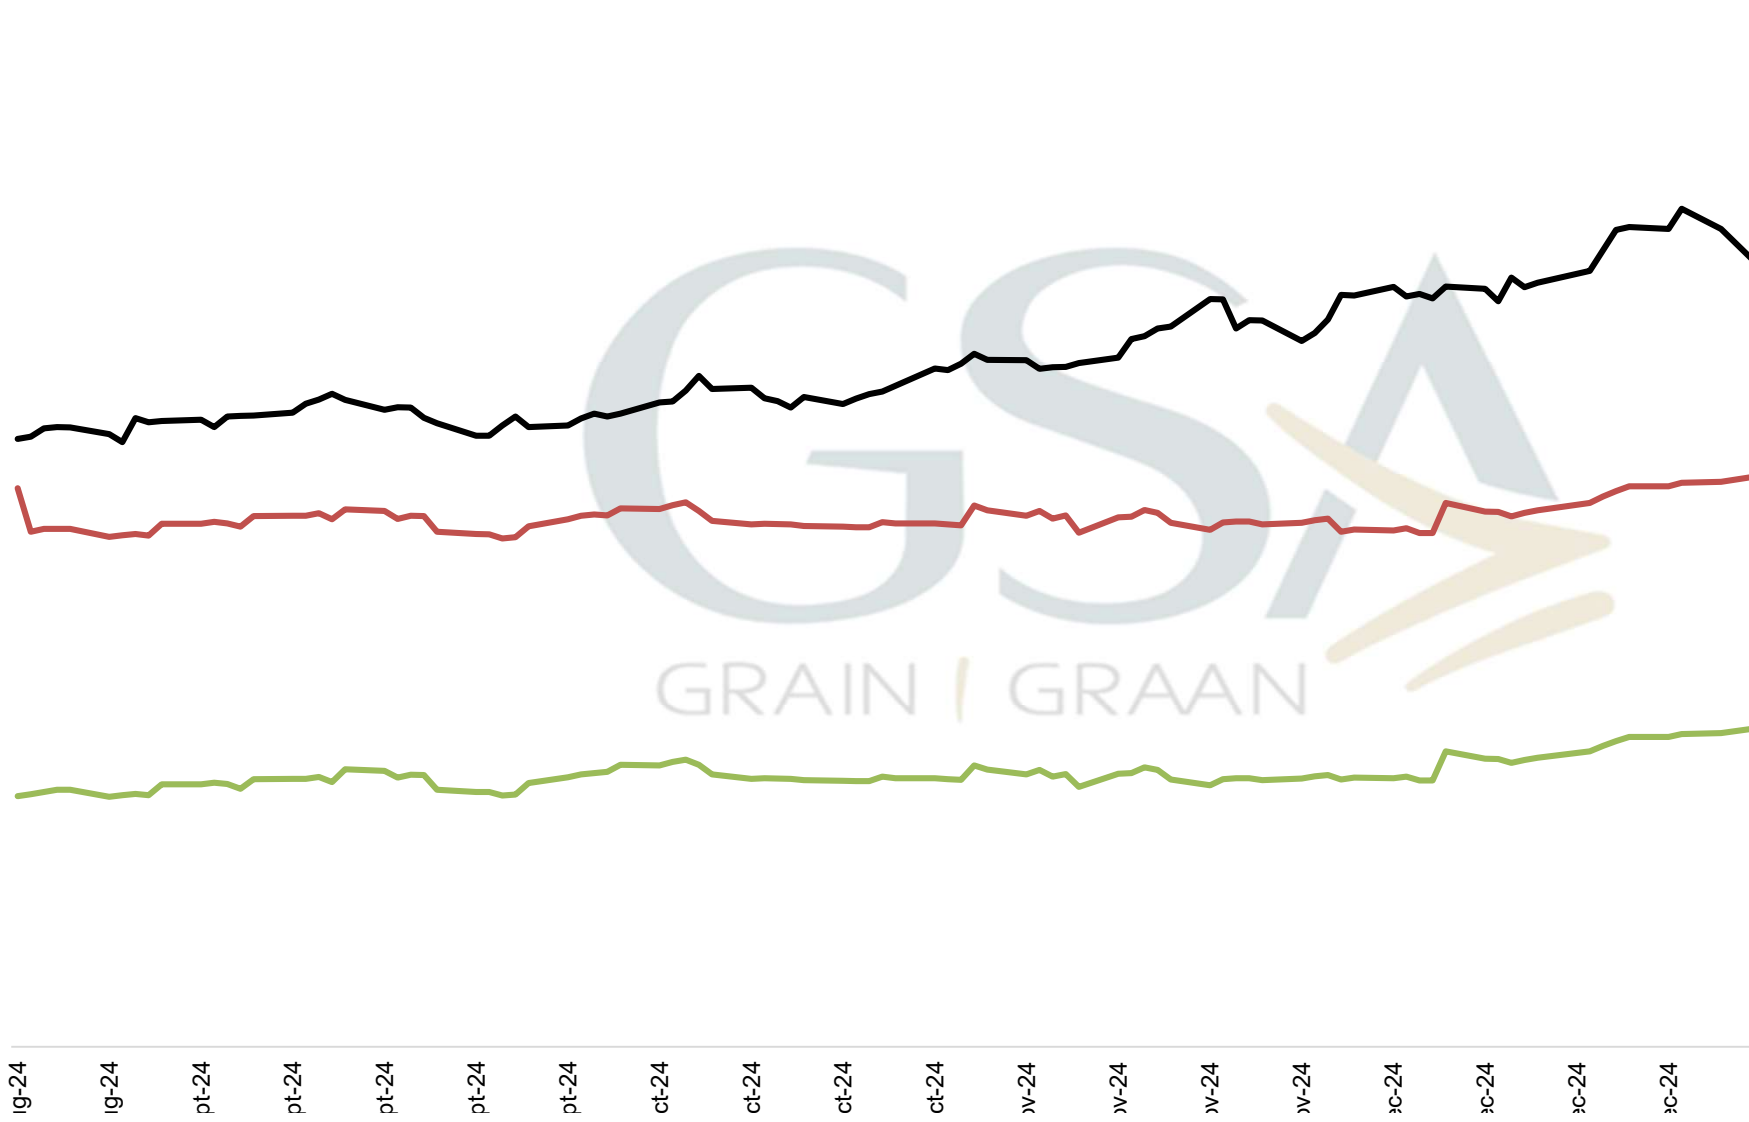

**YELLOW MAIZE delivered in RANDFONTEIN
GEEL MIELIE gelever in RANDFONTEIN**

Source: Grain SA

NON-GM white maize delivered in RANDFONTEIN
Nie-GM wit mielies gelewer in RANDFONTEIN

8200
7200
6200
5200
4200
3200
2200
1200

19-24 19-24 pt-24 pt-24 pt-24 pt-24 pt-24 pt-24 ct-24 ct-24 ct-24 ct-24 11-24 11-24 11-24 11-24 12-24 12-24 12-24

Spot price comparison of yellow- and white maize SAFEX contracts 2024
Spotprysvergeliking van geel- en witmielies SAFEX-kontrakte 2024