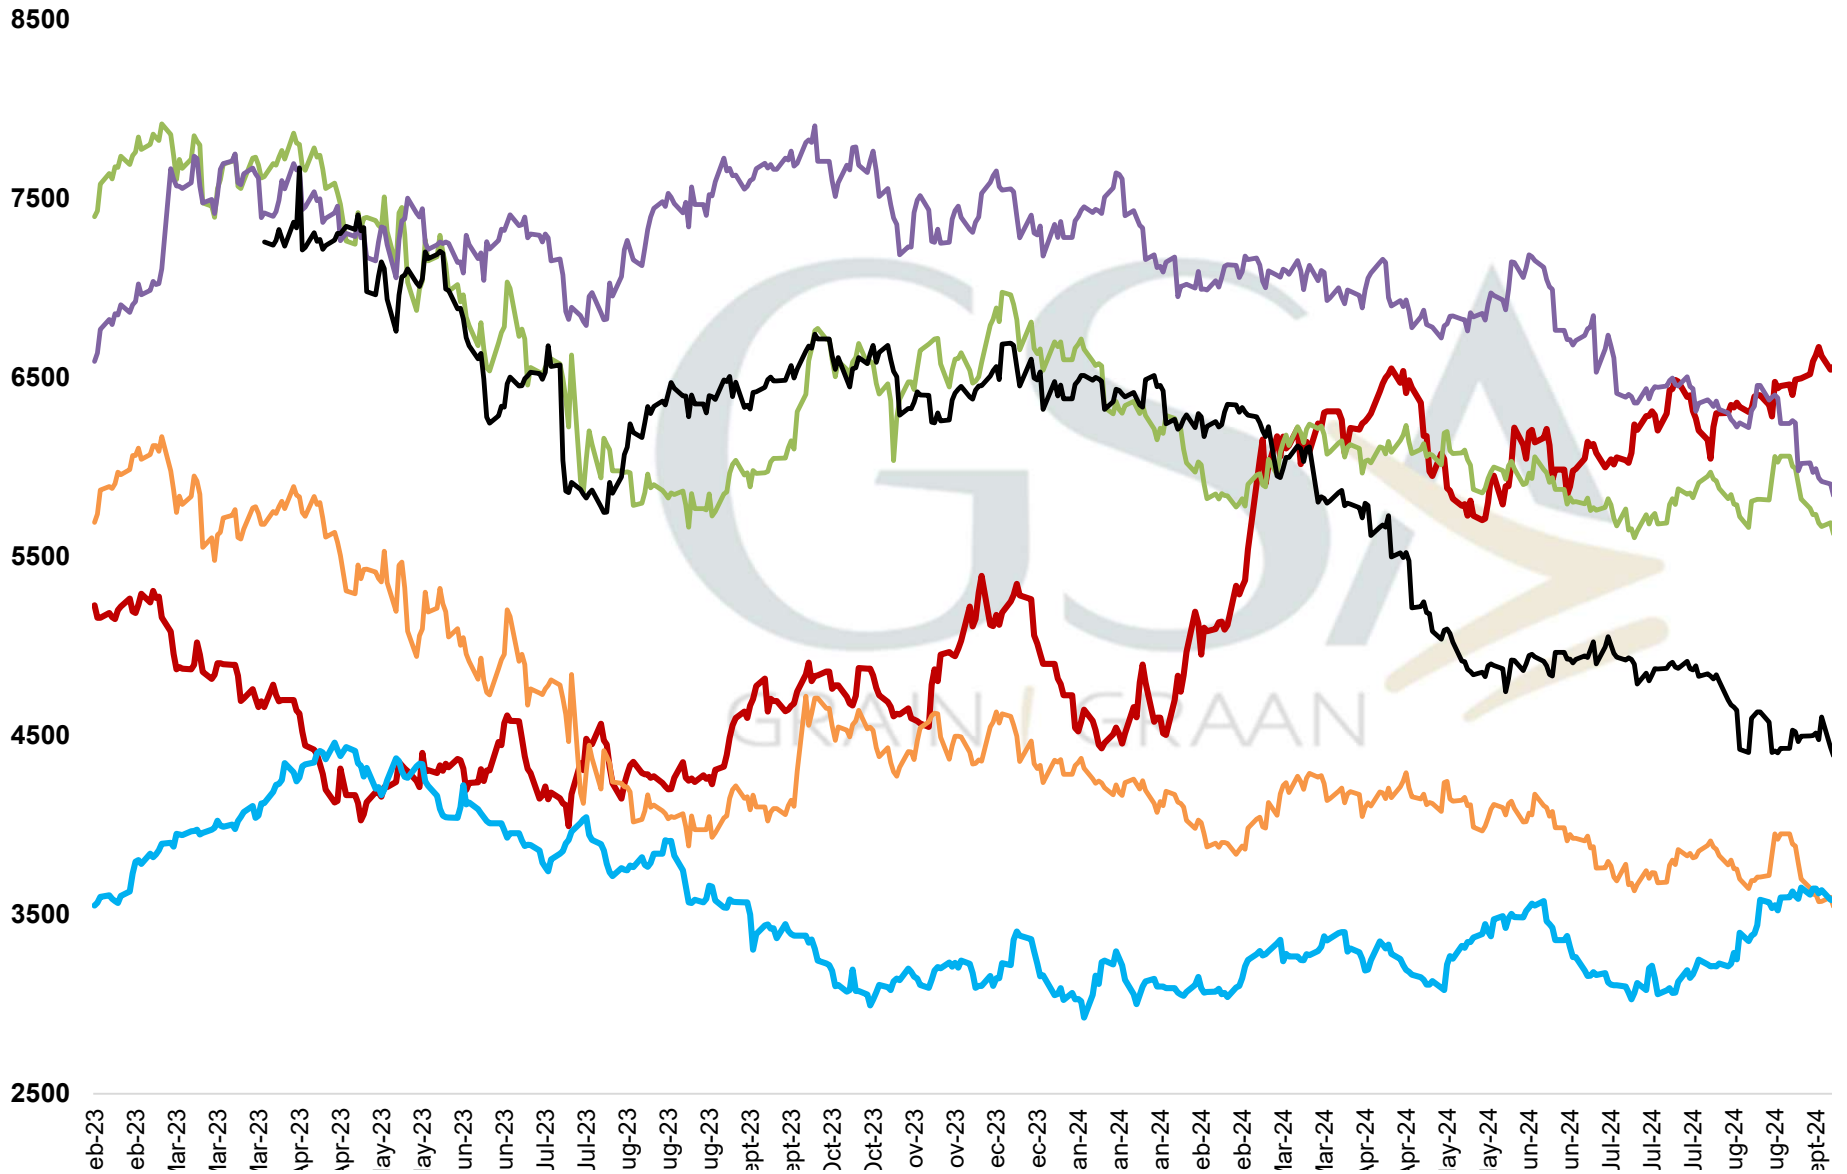

INTERNATIONAL SORGHUM DELIVERED IN RANDFONTEIN
INTERNASIONALE SORGHUM GELEWER IN RANDFONTEIN