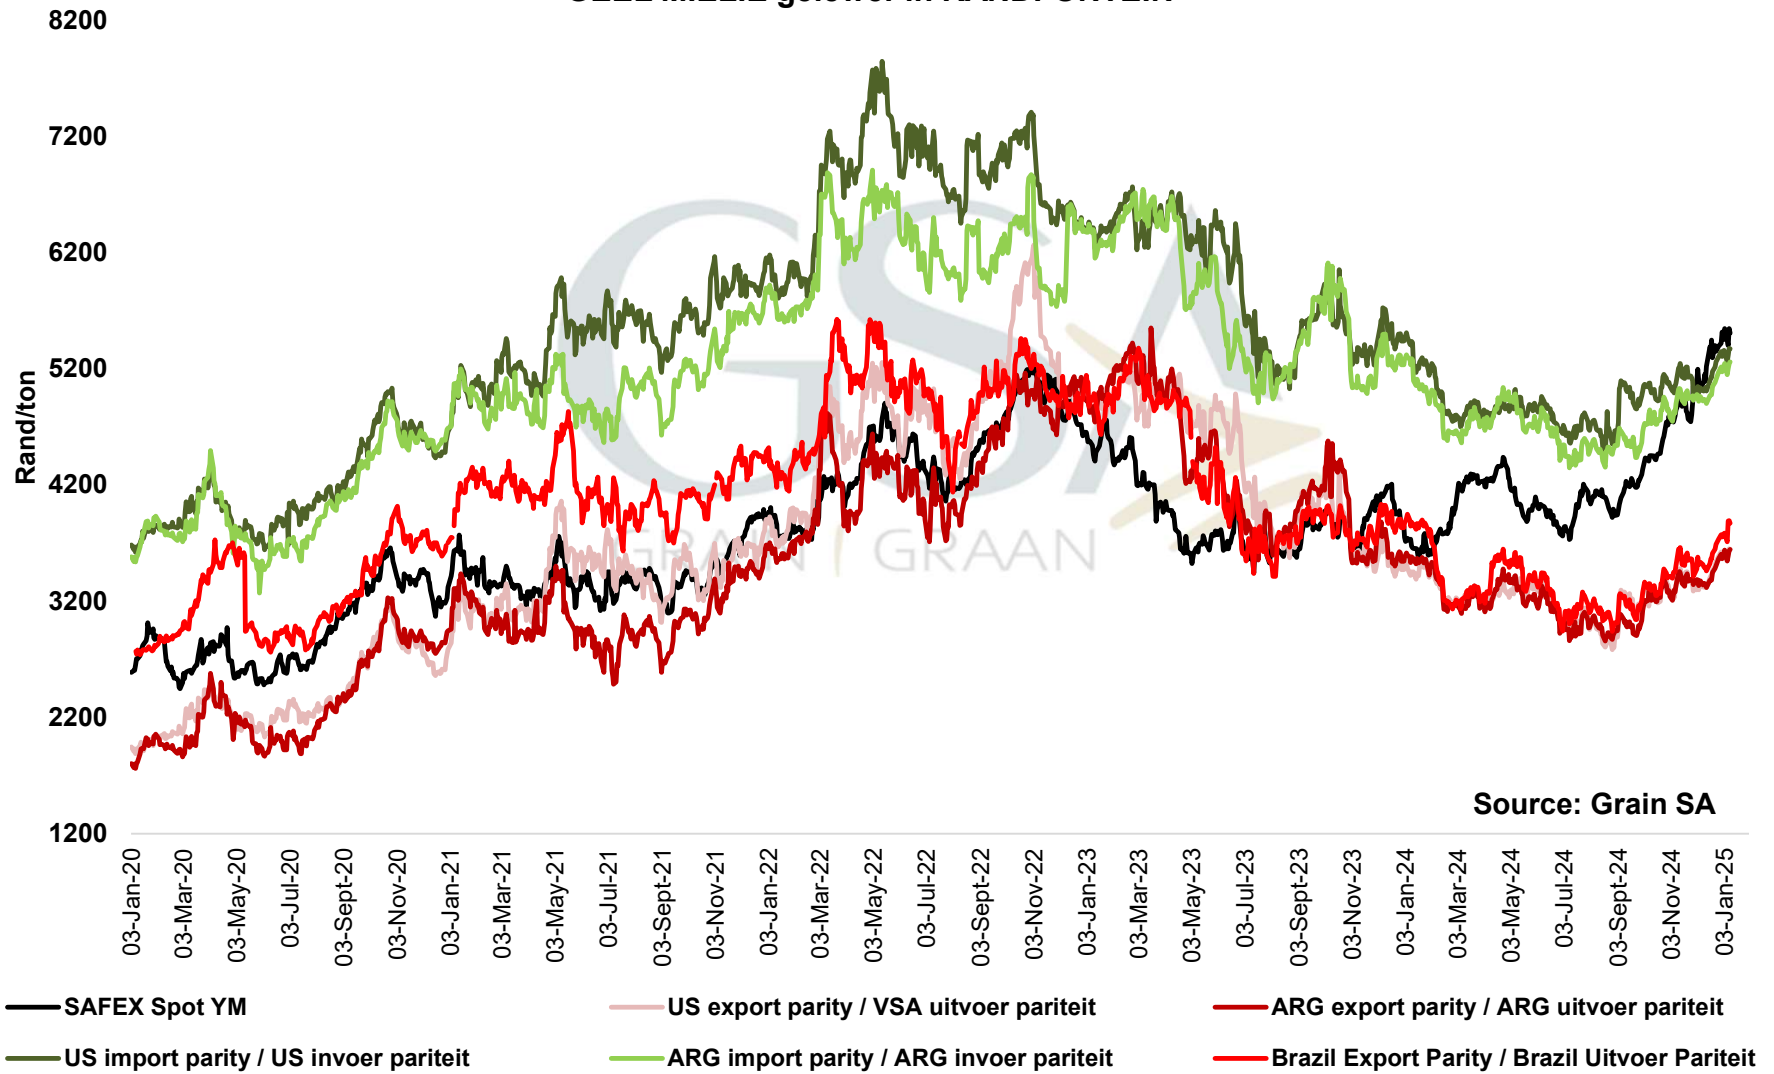

**YELLOW MAIZE delivered in RANDFONTEIN
GEEL MIELIE gelever in RANDFONTEIN**

Source: Grain SA

NON-GM white maize delivered in RANDFONTEIN
Nie-GM wit mielies gelewer in RANDFONTEIN

8200
7200
6200
5200
4200
3200
2200
1200

19-24 19-24 pt-24 pt-24 pt-24 pt-24 pt-24 pt-24 ct-24 ct-24 ct-24 ct-24 11-24 11-24 11-24 11-24 12-24 12-24 12-24

Spot price comparison of yellow- and white maize SAFEX contracts 2024
Spotprysvergeliking van geel- en witmielies SAFEX-kontrakte 2024