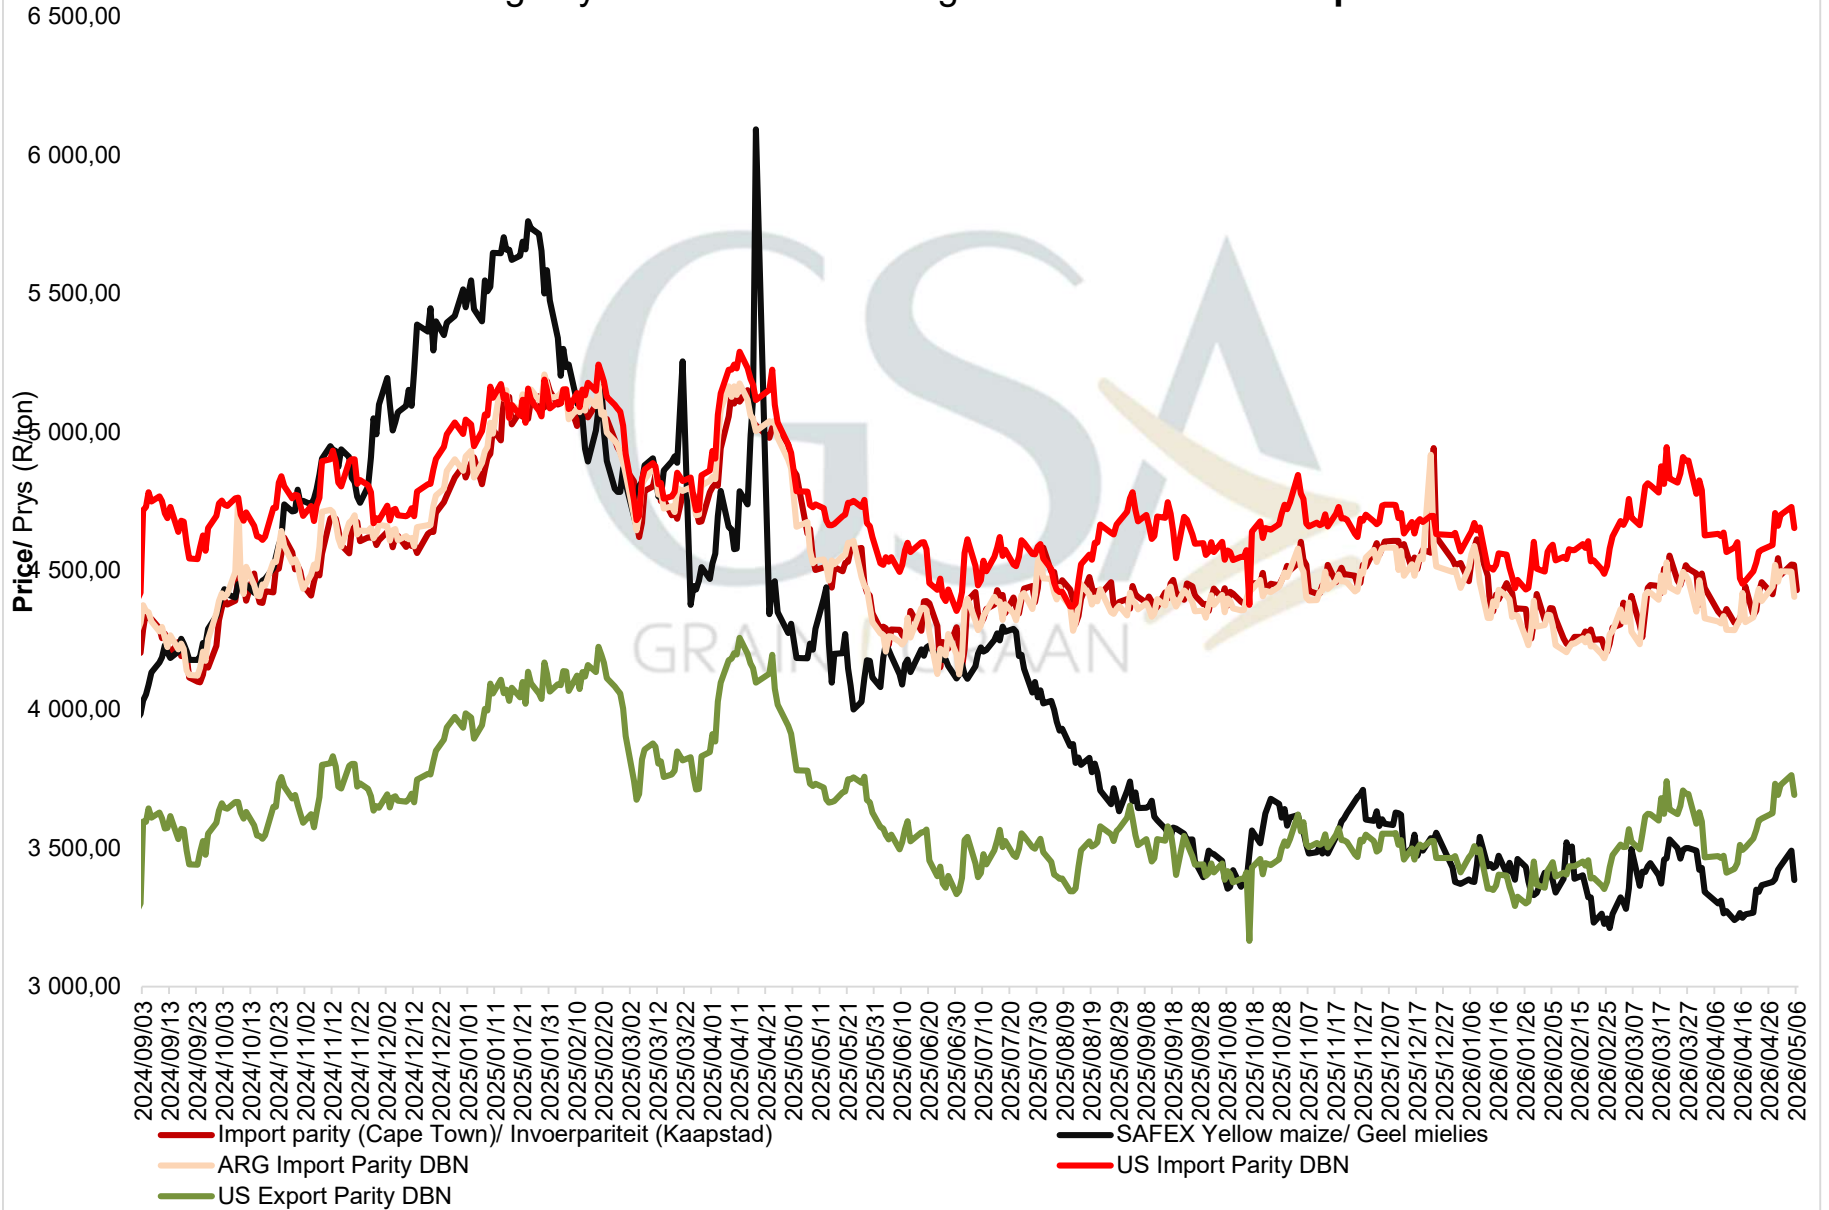

**MAIZE delivered in RANDFONTEIN
MIELIE gelever in RANDFONTEIN**

YELLOW MAIZE delivered in RANDFONTEIN (JULY'26)
GEELMIELIES gelewer in RANDFONTEIN (JULIE'26)

Argentinian **YELLOW MAIZE** delivered in **Western Cape**
Argentynse **GEEL MIELIES** gelever in die **Wes Kaap**

Spot price comparison of yellow- and white maize SAFEX contracts 2021-2025

NON-GM white maize delivered in RANDFONTEIN
Nie-GM wit mielies gelewer in RANDFONTEIN

**PRICES OF USA SORGHUM DELIVERED IN RANDFONTEIN
 PRYSE VAN VSA SORGHUM GELEWER IN RANDFONTEIN**

Source: Grain SA

— US import parity / VSA invoer pariteit — US export parity / VSA uitvoer pariteit — 95% van SAFEX WM — 85% van SAFEX YM — 18% uitmaal bo WM

INTERNATIONAL SORGHUM DELIVERED IN RANDFONTEIN
INTERNASIONALE SORGHUM GELEWER IN RANDFONTEIN