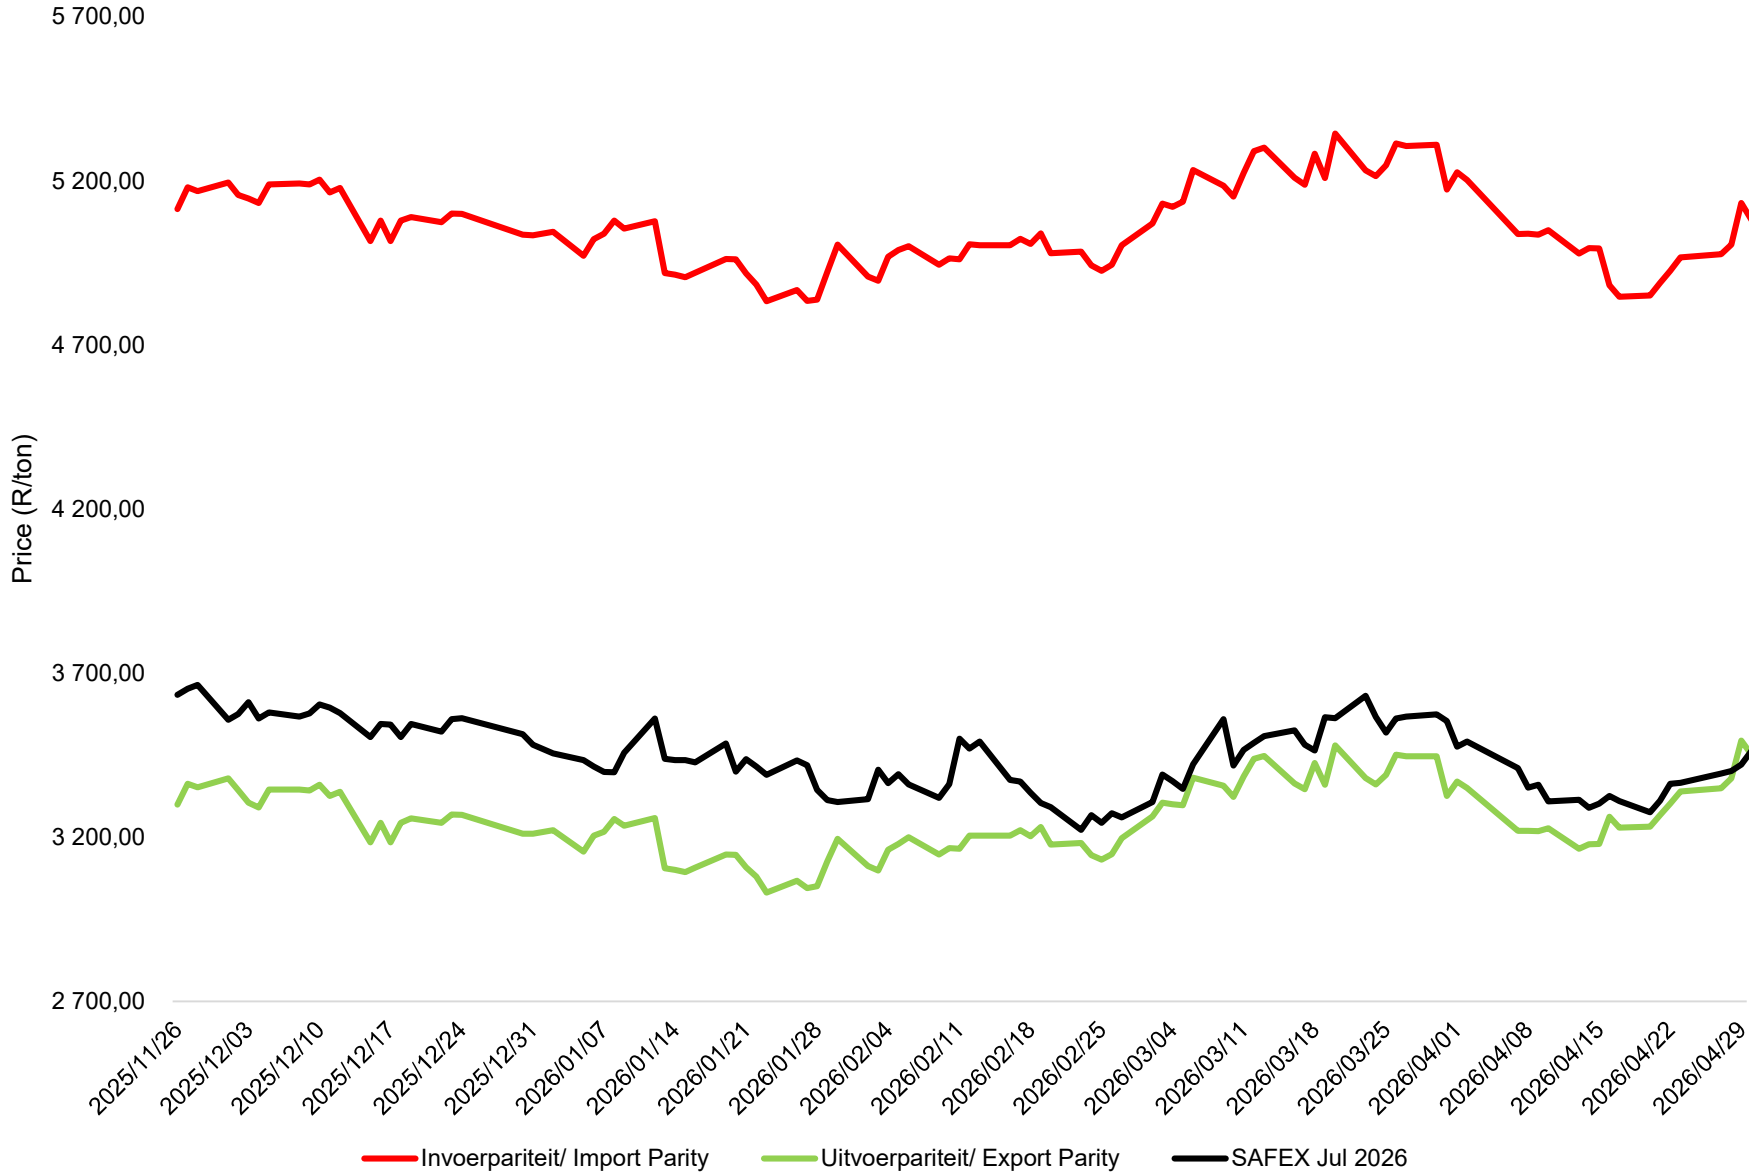

**MAIZE delivered in RANDFONTEIN
MIELIE gelever in RANDFONTEIN**

YELLOW MAIZE delivered in RANDFONTEIN (JULY'26)
GEELMIELIES gelewer in RANDFONTEIN (JULIE'26)

Argentinian **YELLOW MAIZE** delivered in **Western Cape**
Argentynse **GEEL MIELIES** gelever in die **Wes Kaap**

Spot price comparison of yellow- and white maize SAFEX contracts 2021-2025

NON-GM white maize delivered in RANDFONTEIN
Nie-GM wit mielies gelewer in RANDFONTEIN

**PRICES OF USA SORGHUM DELIVERED IN RANDFONTEIN
 PRYSE VAN VSA SORGHUM GELEWER IN RANDFONTEIN**

Source: Grain SA

— US import parity / VSA invoer pariteit — US export parity / VSA uitvoer pariteit — 95% van SAFEX WM — 85% van SAFEX YM — 18% uitmaal bo WM

INTERNATIONAL SORGHUM DELIVERED IN RANDFONTEIN
INTERNASIONALE SORGHUM GELEWER IN RANDFONTEIN