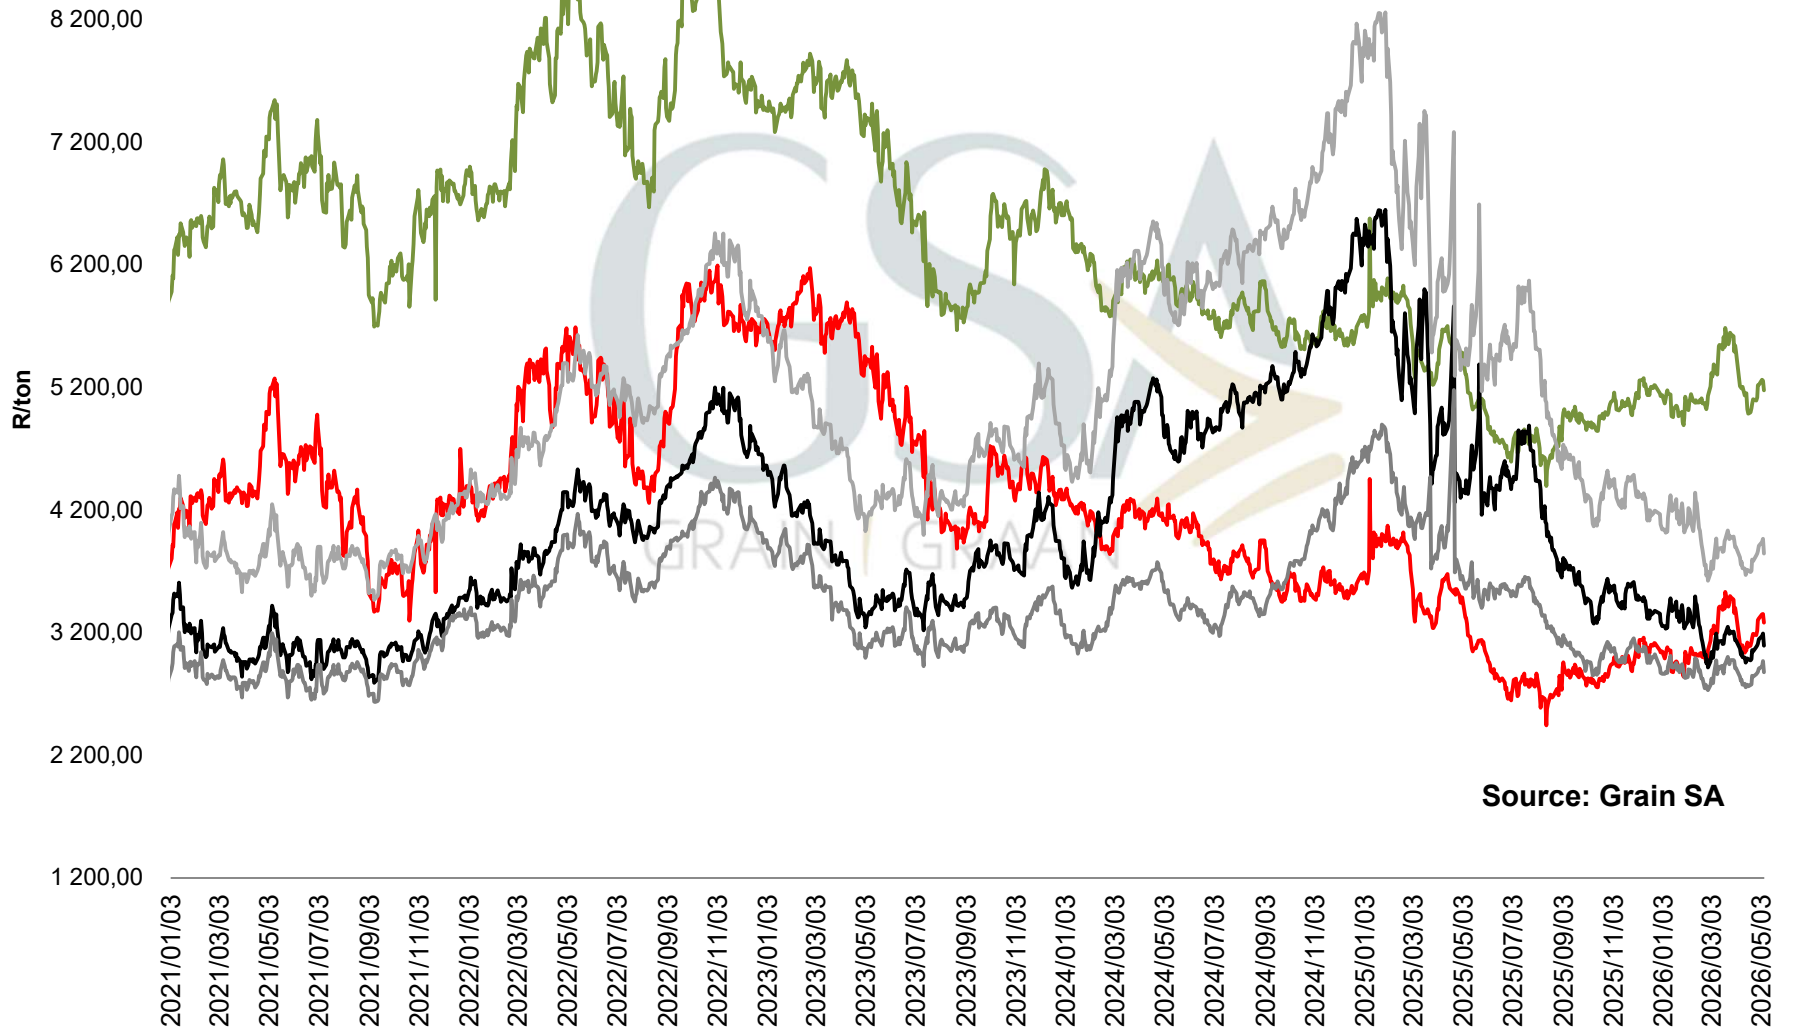

**MAIZE delivered in RANDFONTEIN
MIELIE gelever in RANDFONTEIN**

YELLOW MAIZE delivered in RANDFONTEIN (JULY'26)
GEELMIELIES gelewer in RANDFONTEIN (JULIE'26)

Argentinian **YELLOW MAIZE** delivered in **Western Cape**
Argentynse **GEEL MIELIES** gelever in die **Wes Kaap**

Spot price comparison of yellow- and white maize SAFEX contracts 2021-2025

NON-GM white maize delivered in RANDFONTEIN
Nie-GM wit mielies gelewer in RANDFONTEIN

**PRICES OF USA SORGHUM DELIVERED IN RANDFONTEIN
 PRYSE VAN VSA SORGHUM GELEWER IN RANDFONTEIN**

Source: Grain SA

— US import parity / VSA invoer pariteit — US export parity / VSA uitvoer pariteit — 95% van SAFEX WM — 85% van SAFEX YM — 18% uitmaal bo WM

INTERNATIONAL SORGHUM DELIVERED IN RANDFONTEIN
INTERNASIONALE SORGHUM GELEWER IN RANDFONTEIN