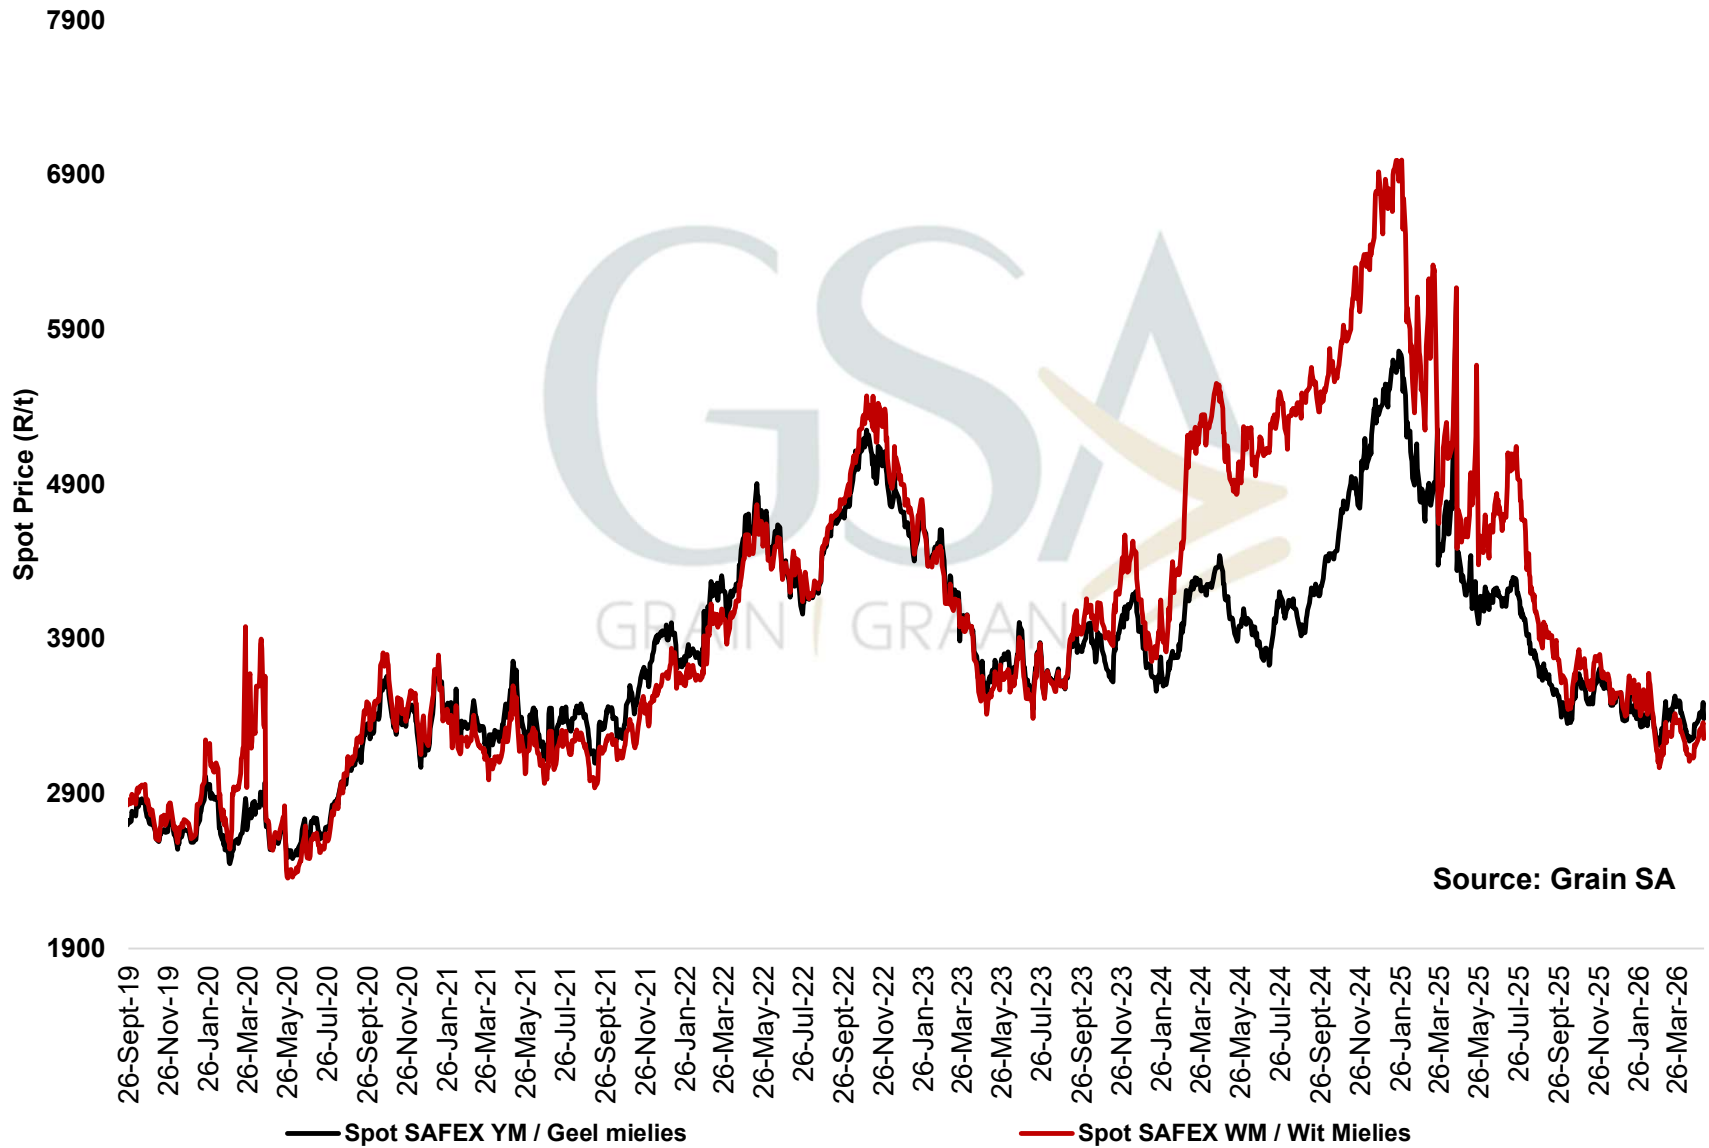

**MAIZE delivered in RANDFONTEIN
MIELIE gelever in RANDFONTEIN**

YELLOW MAIZE delivered in RANDFONTEIN (JULY'26)
GEELMIELIES gelewer in RANDFONTEIN (JULIE'26)

Argentinian **YELLOW MAIZE** delivered in **Western Cape**
Argentynse **GEEL MIELIES** gelever in die **Wes Kaap**

Spot price comparison of yellow- and white maize SAFEX contracts 2021-2025

NON-GM white maize delivered in RANDFONTEIN
Nie-GM wit mielies gelewer in RANDFONTEIN

**PRICES OF USA SORGHUM DELIVERED IN RANDFONTEIN
 PRYSE VAN VSA SORGHUM GELEWER IN RANDFONTEIN**

Source: Grain SA

— US import parity / VSA invoer pariteit — US export parity / VSA uitvoer pariteit — 95% van SAFEX WM — 85% van SAFEX YM — 18% uitmaal bo WM

INTERNATIONAL SORGHUM DELIVERED IN RANDFONTEIN
INTERNASIONALE SORGHUM GELEWER IN RANDFONTEIN