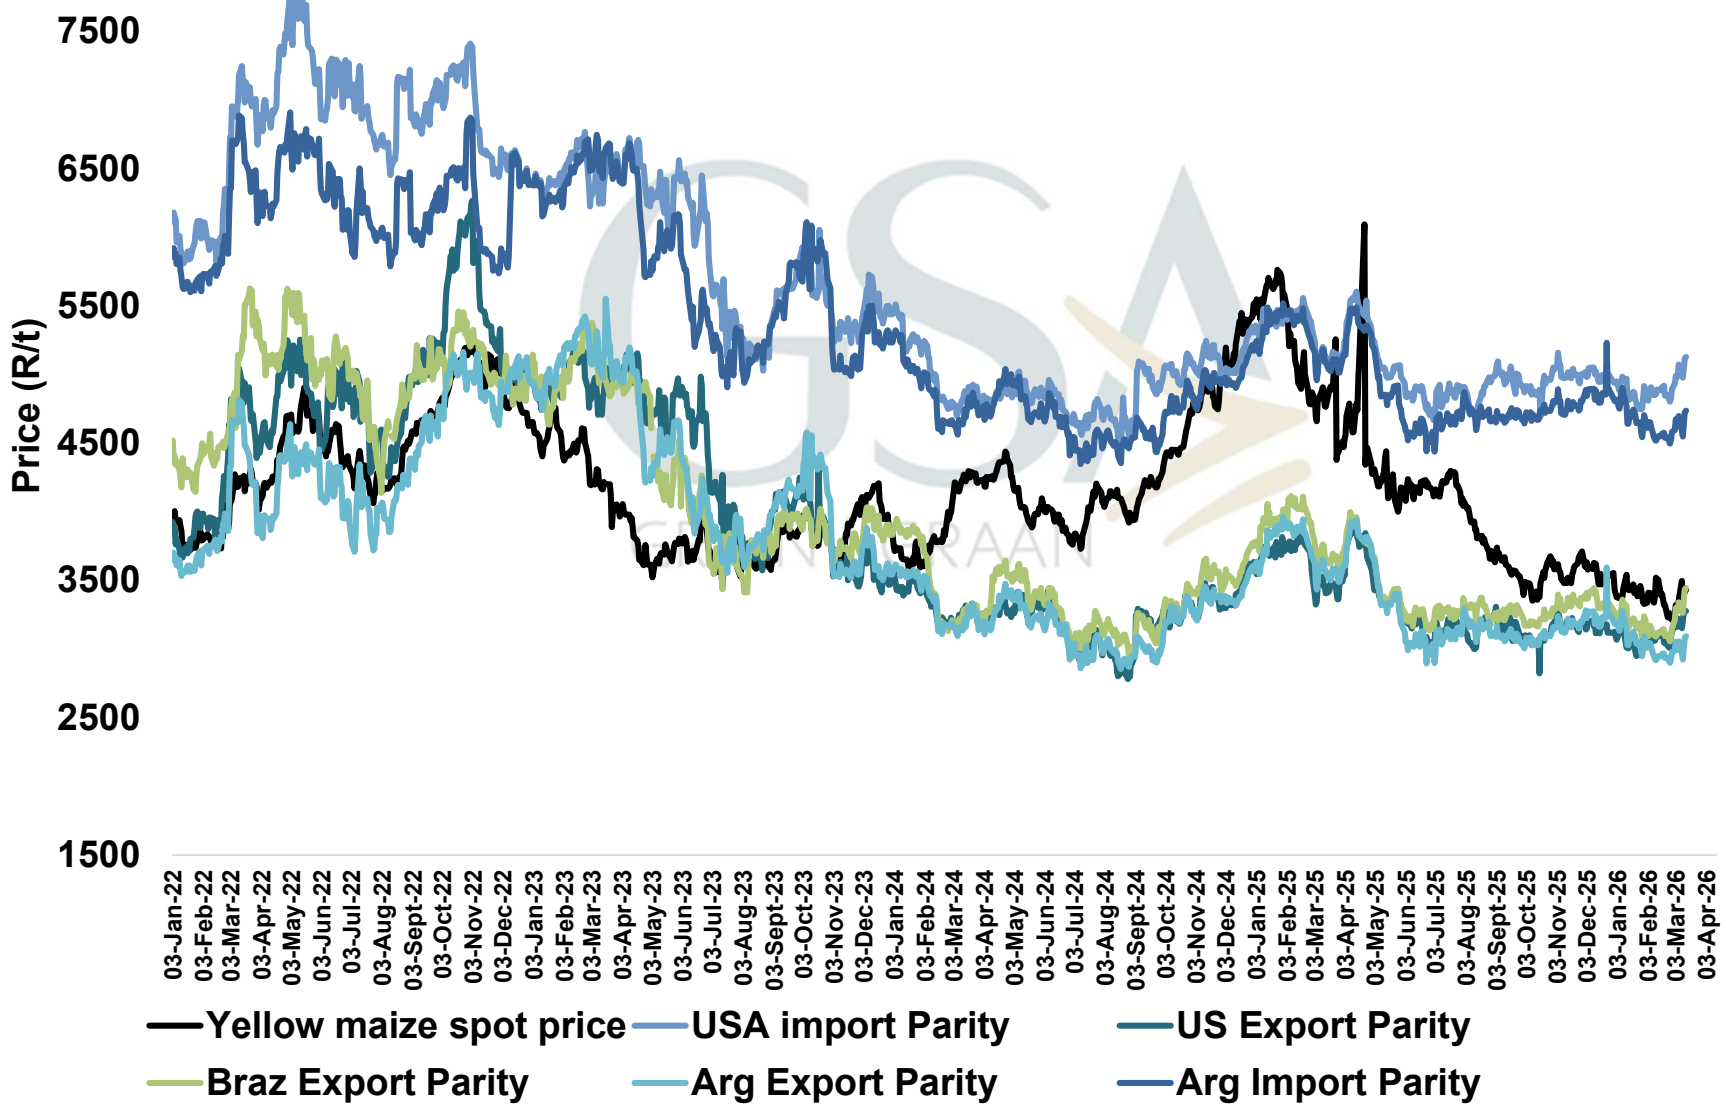

**MAIZE delivered in RANDFONTEIN
MIELIE gelever in RANDFONTEIN**

YELLOW MAIZE delivered in RANDFONTEIN (JULY'26)
GEELMIELIES gelewer in RANDFONTEIN (JULIE'26)

Argentinian **YELLOW MAIZE** delivered in **Western Cape**
Argentynse **GEEL MIELIES** gelever in die **Wes Kaap**

Source: Grain SA

— US import parity / VSA invoer pariteit — US export parity / VSA uitvoer pariteit — 95% van SAFEX WM — 85% van SAFEX YM — 18% uitmaal bo WM

INTERNATIONAL SORGHUM DELIVERED IN RANDFONTEIN
INTERNASIONALE SORGHUM GELEWER IN RANDFONTEIN