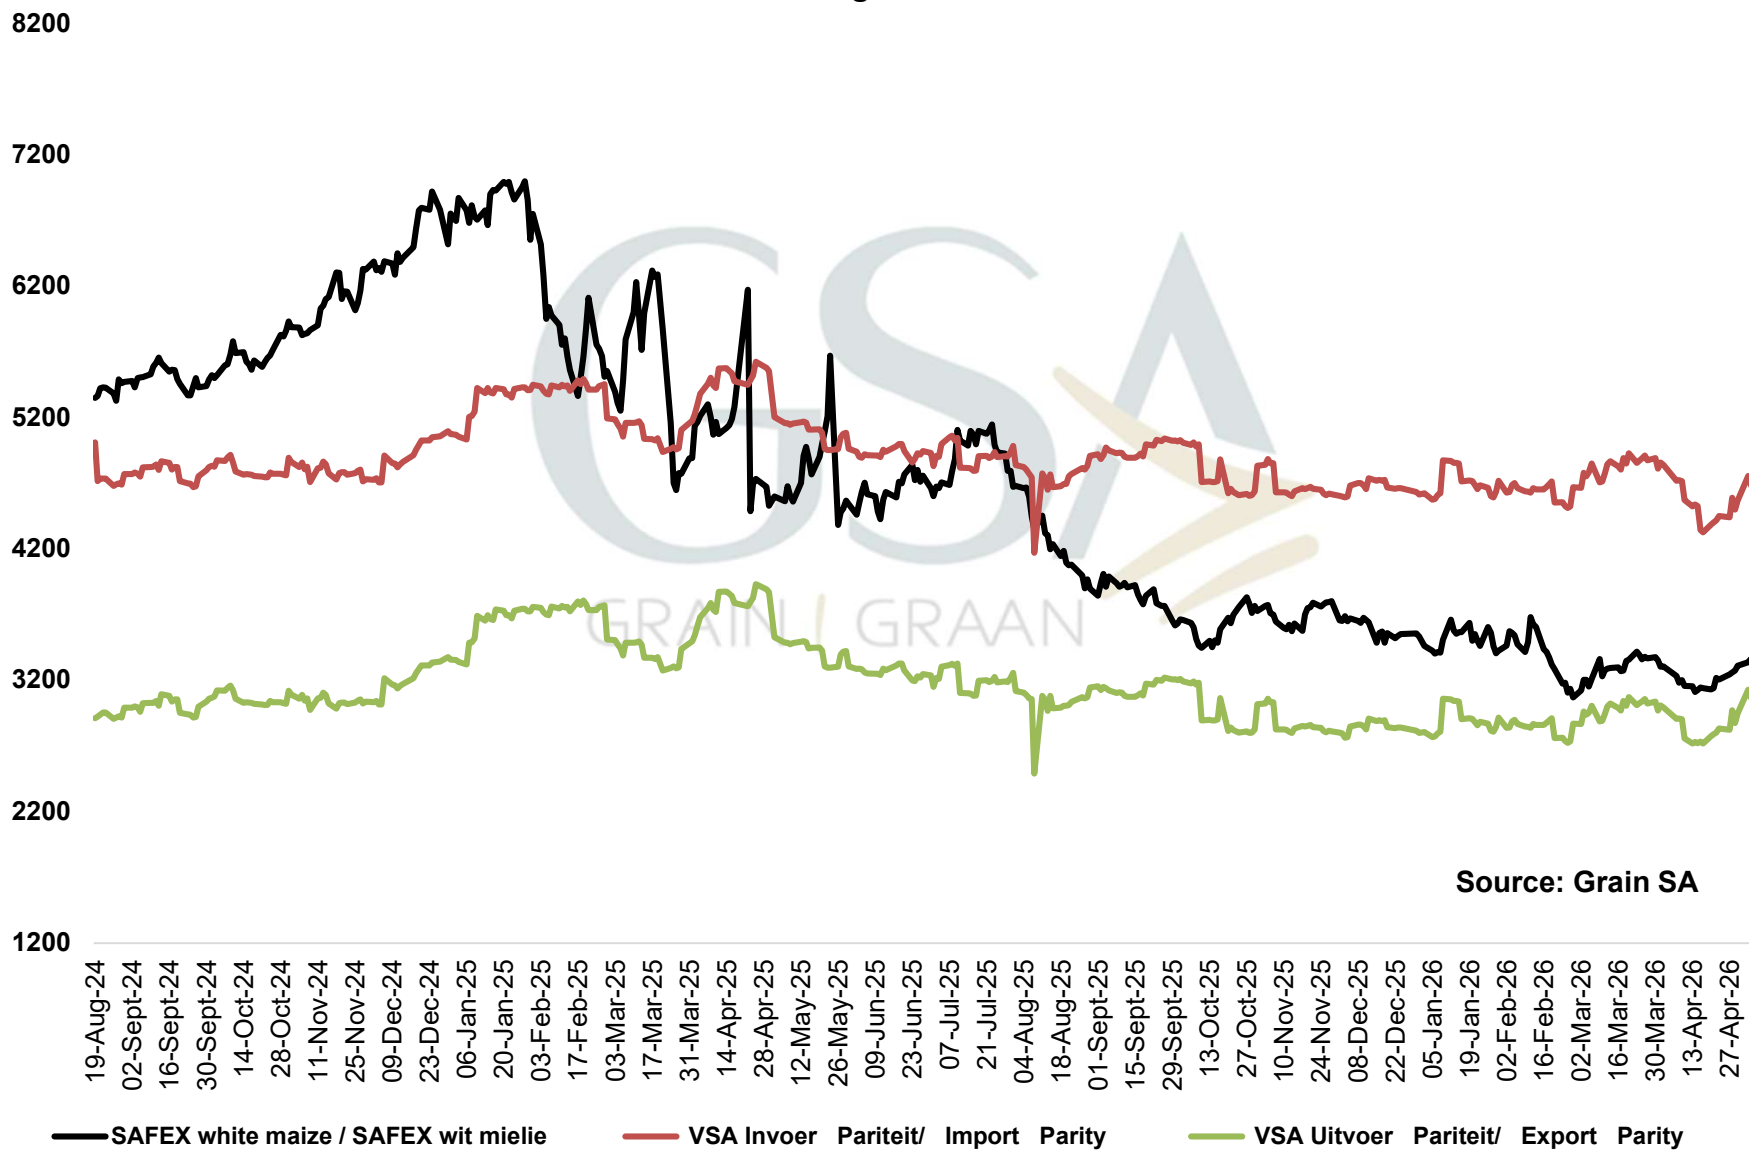

**MAIZE delivered in RANDFONTEIN
MIELIE gelever in RANDFONTEIN**

YELLOW MAIZE delivered in RANDFONTEIN (JULY'26)
GEELMIELIES gelewer in RANDFONTEIN (JULIE'26)

Argentinian **YELLOW MAIZE** delivered in **Western Cape**
Argentynse **GEEL MIELIES** gelever in die **Wes Kaap**

Spot price comparison of yellow- and white maize SAFEX contracts 2021-2025

NON-GM white maize delivered in RANDFONTEIN
Nie-GM wit mielies gelewer in RANDFONTEIN

**PRICES OF USA SORGHUM DELIVERED IN RANDFONTEIN
 PRYSE VAN VSA SORGHUM GELEWER IN RANDFONTEIN**

Source: Grain SA

— US import parity / VSA invoer pariteit — US export parity / VSA uitvoer pariteit — 95% van SAFEX WM — 85% van SAFEX YM — 18% uitmaal bo WM

INTERNATIONAL SORGHUM DELIVERED IN RANDFONTEIN
INTERNASIONALE SORGHUM GELEWER IN RANDFONTEIN