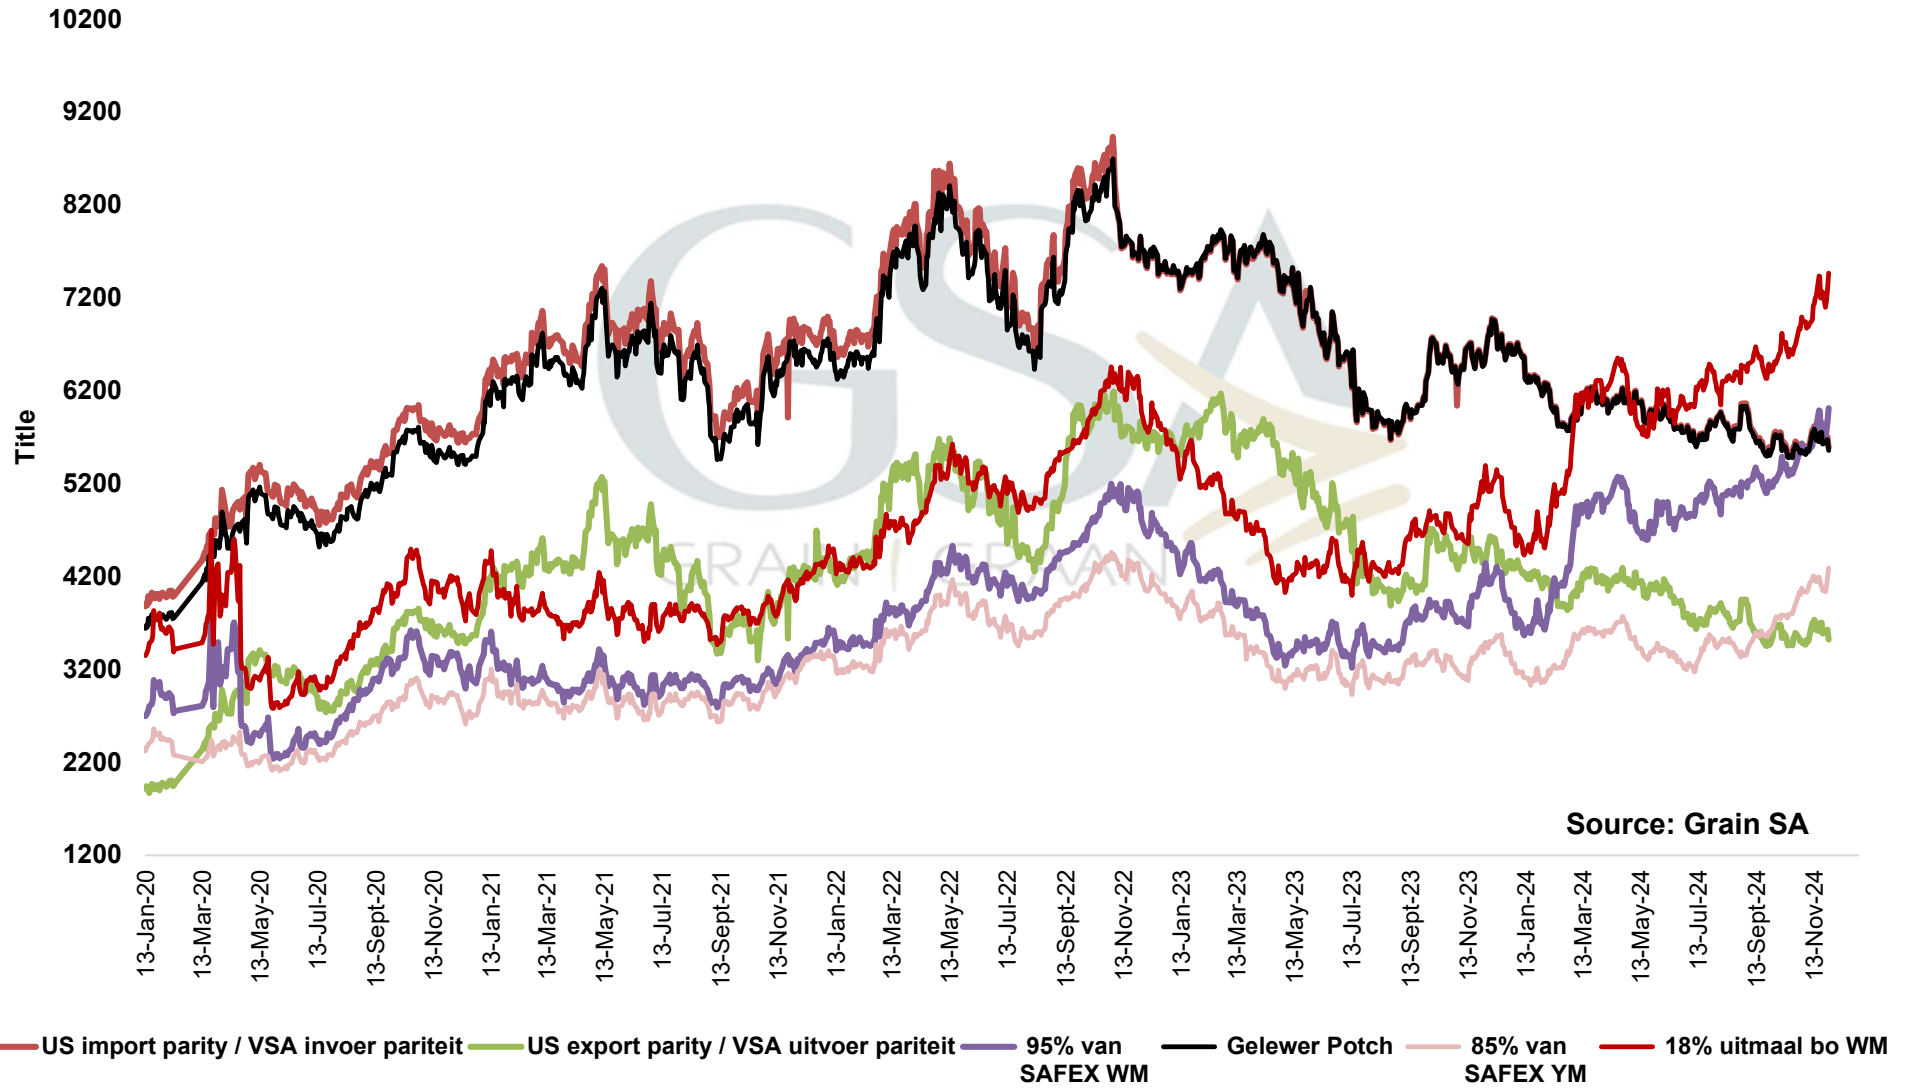

PRICES OF USA SORGHUM DELIVERED IN RANDFONTEIN PRYSE VAN VSA SORGHUM GELEWER IN RANDFONTEIN