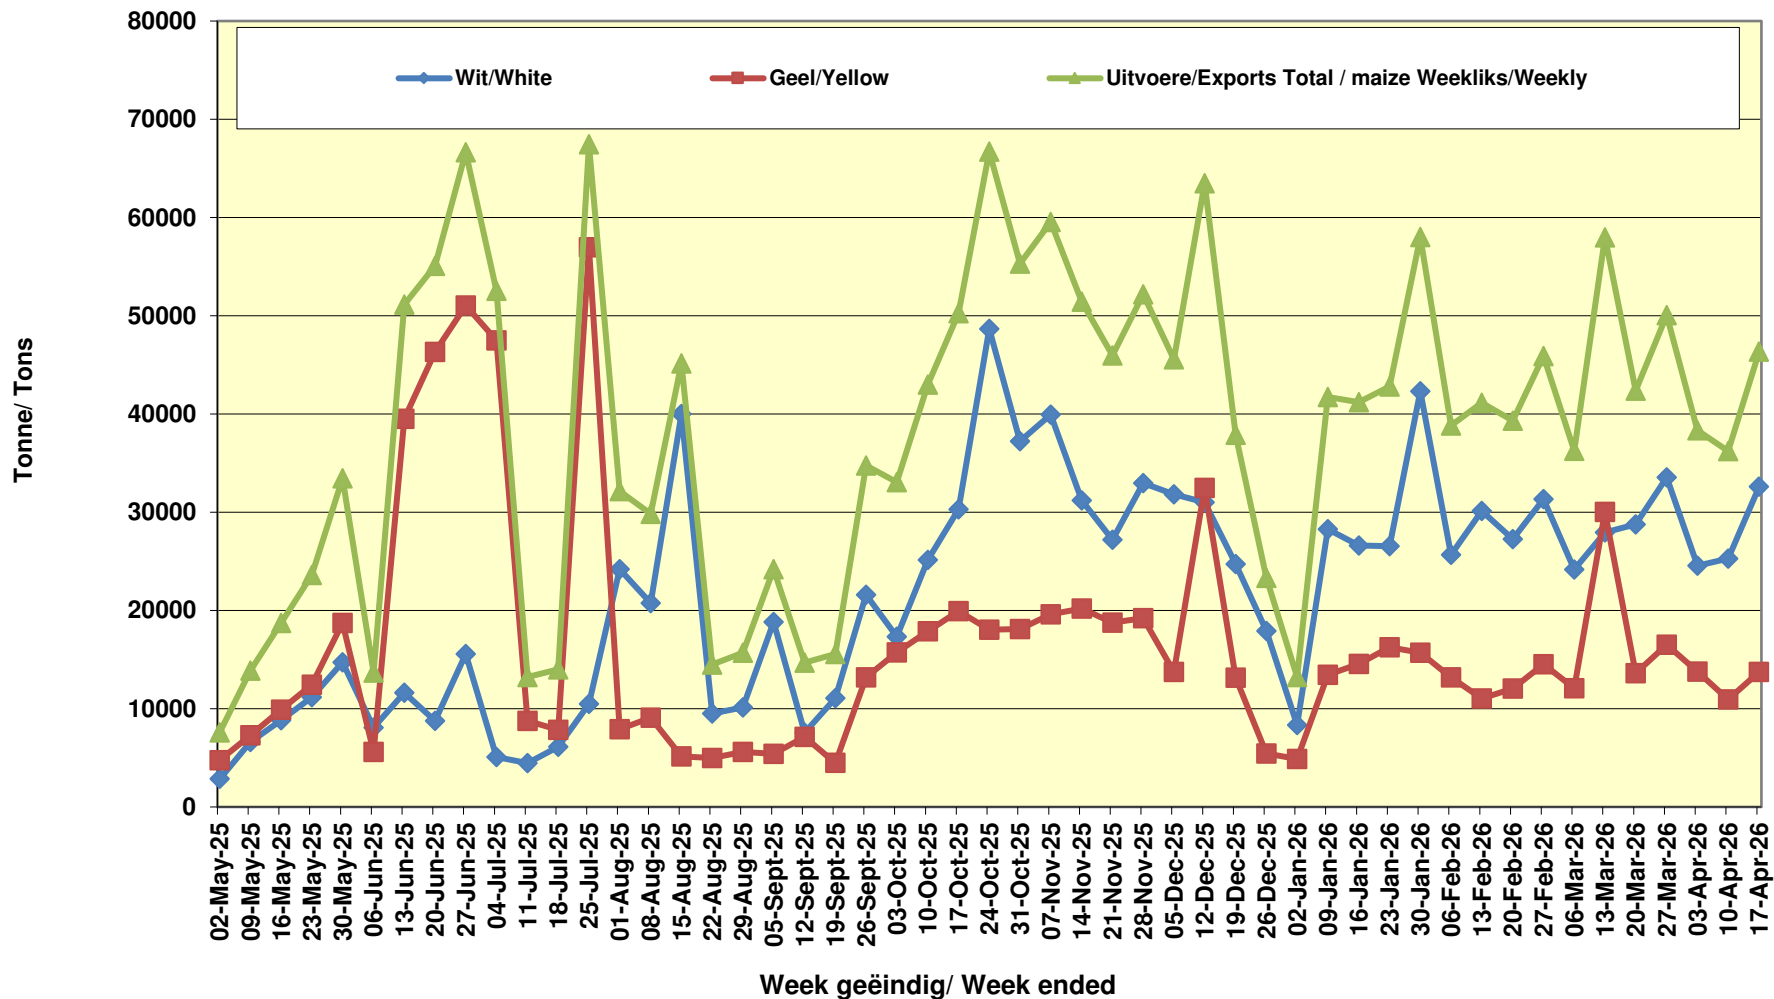

Yellow Maize Exports for 2025/26 (ton, %)

White Maize Exports for 2025/26 (ton, %)

RSA Weeklikse mielie-uitvoere RSA Weekly maize exports

■ Total / maize Weekliks/Weekly

■ Wit/White

Cumulative Exports of White Maize for 2025/26

Cumulative Exports of Maize for 2025/26

- ◆ SAGIS: WEEKLIJSE INVOERE EN UITVOERE 2025/26 BemarKingseisoen
- SAGIS: WEEKLIJSE INVOERE EN UITVOERE 2025/26 BemarKingseisoen

Cumulative Exports of Maize
2025/26
Bemarkingseisoen/ Marketing season