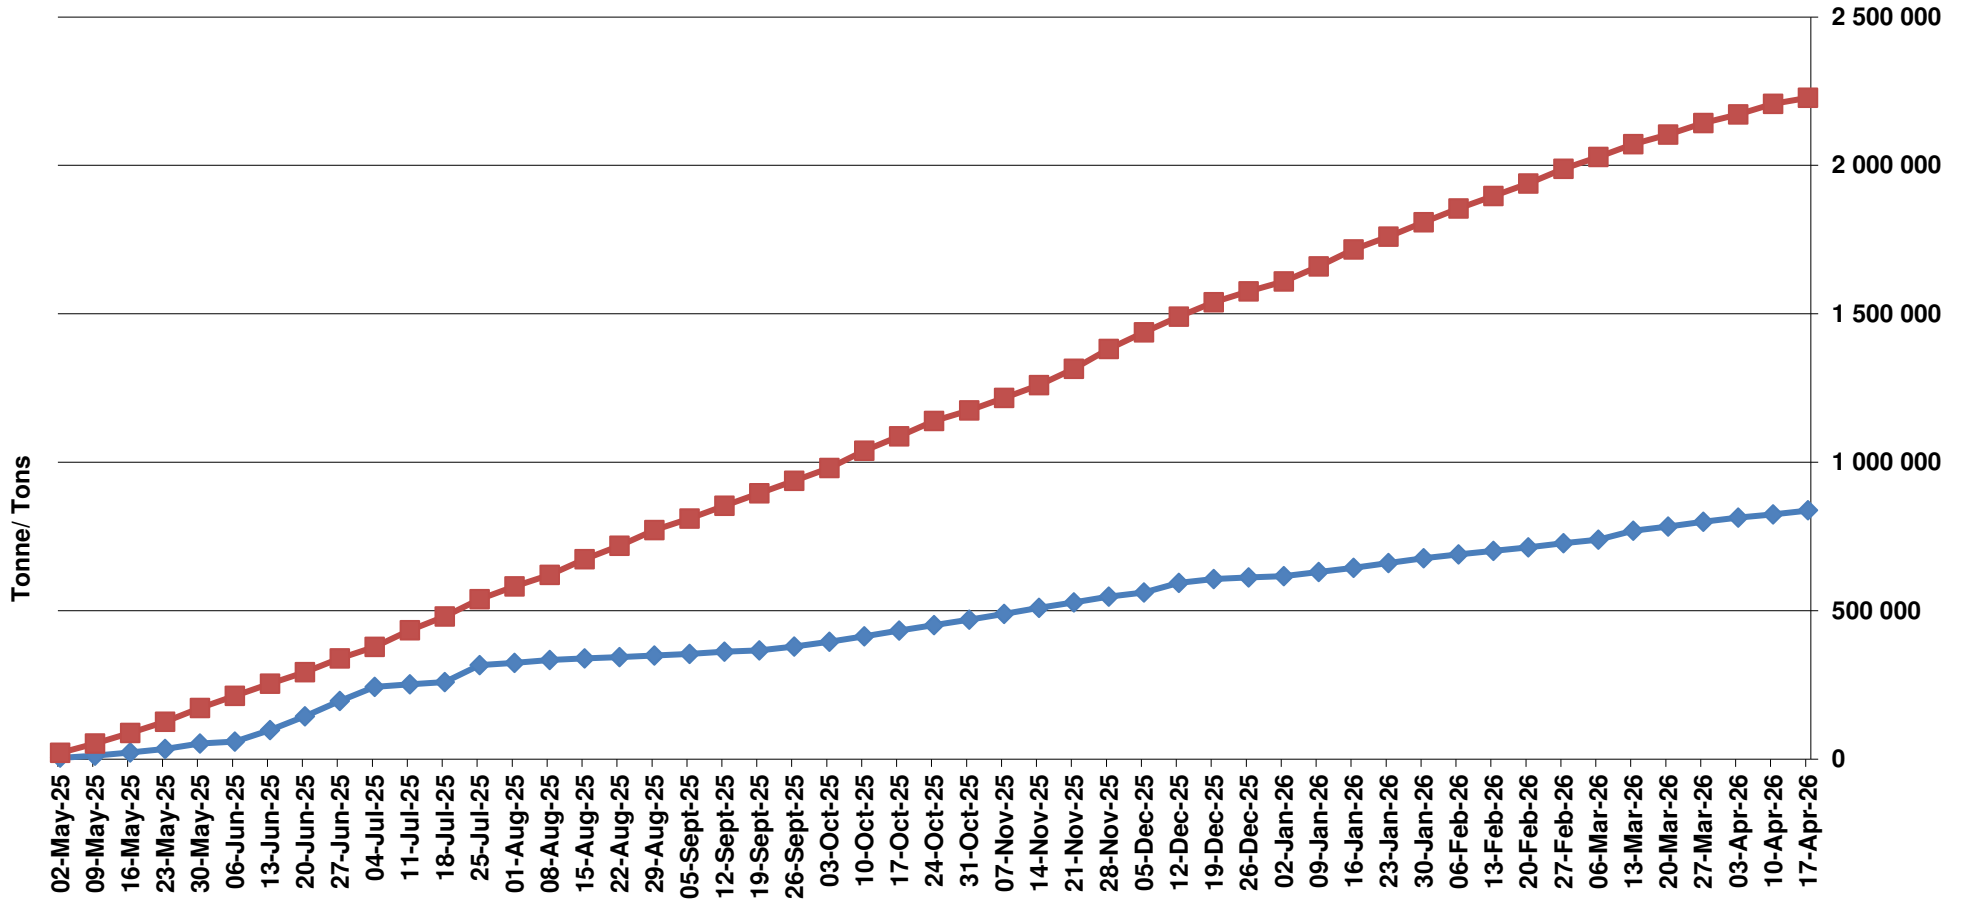

Yellow Maize Exports for 2025/26 (ton, %)

White Maize Exports for 2025/26 (ton, %)

RSA Weeklikse mielie-uitvoere RSA Weekly maize exports

■ Total / maize Weekliks/Weekly

■ Wit/White

Cumulative Exports of White Maize for 2025/26

Cumulative Exports of Maize for 2025/26

- ◆ SAGIS: WEEKLIJSE INVOERE EN UITVOERE 2025/26 BemarKingseisoen
- SAGIS: WEEKLIJSE INVOERE EN UITVOERE 2025/26 BemarKingseisoen

Cumulative Exports of Maize
2025/26
Bemarkingseisoen/ Marketing season