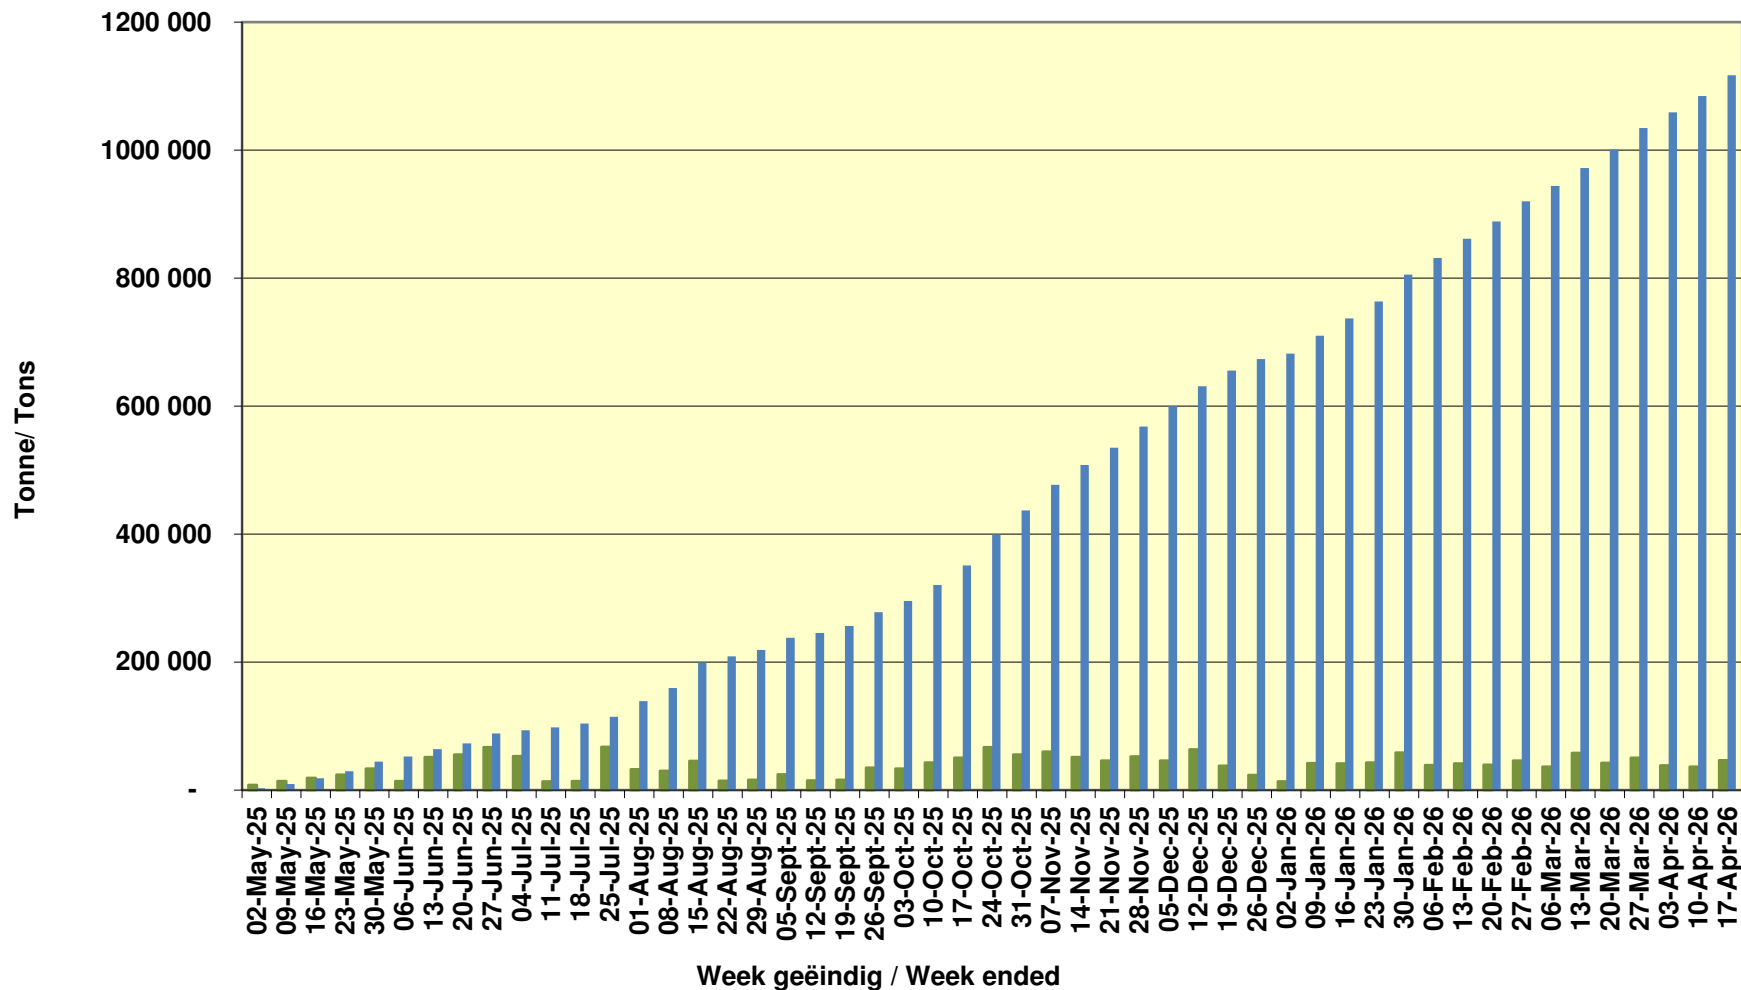

Yellow Maize Exports for 2025/26 (ton, %)

White Maize Exports for 2025/26 (ton, %)

RSA Weeklikse mielie-uitvoere RSA Weekly maize exports

■ Total / maize Weekliks/Weekly

■ Wit/White

Cumulative Exports of White Maize for 2025/26

Cumulative Exports of Maize for 2025/26

- ◆ SAGIS: WEEKLIJSE INVOERE EN UITVOERE 2025/26 BemarKingseisoen
- SAGIS: WEEKLIJSE INVOERE EN UITVOERE 2025/26 BemarKingseisoen

Cumulative Exports of Maize
2025/26
Bemarkingseisoen/ Marketing season