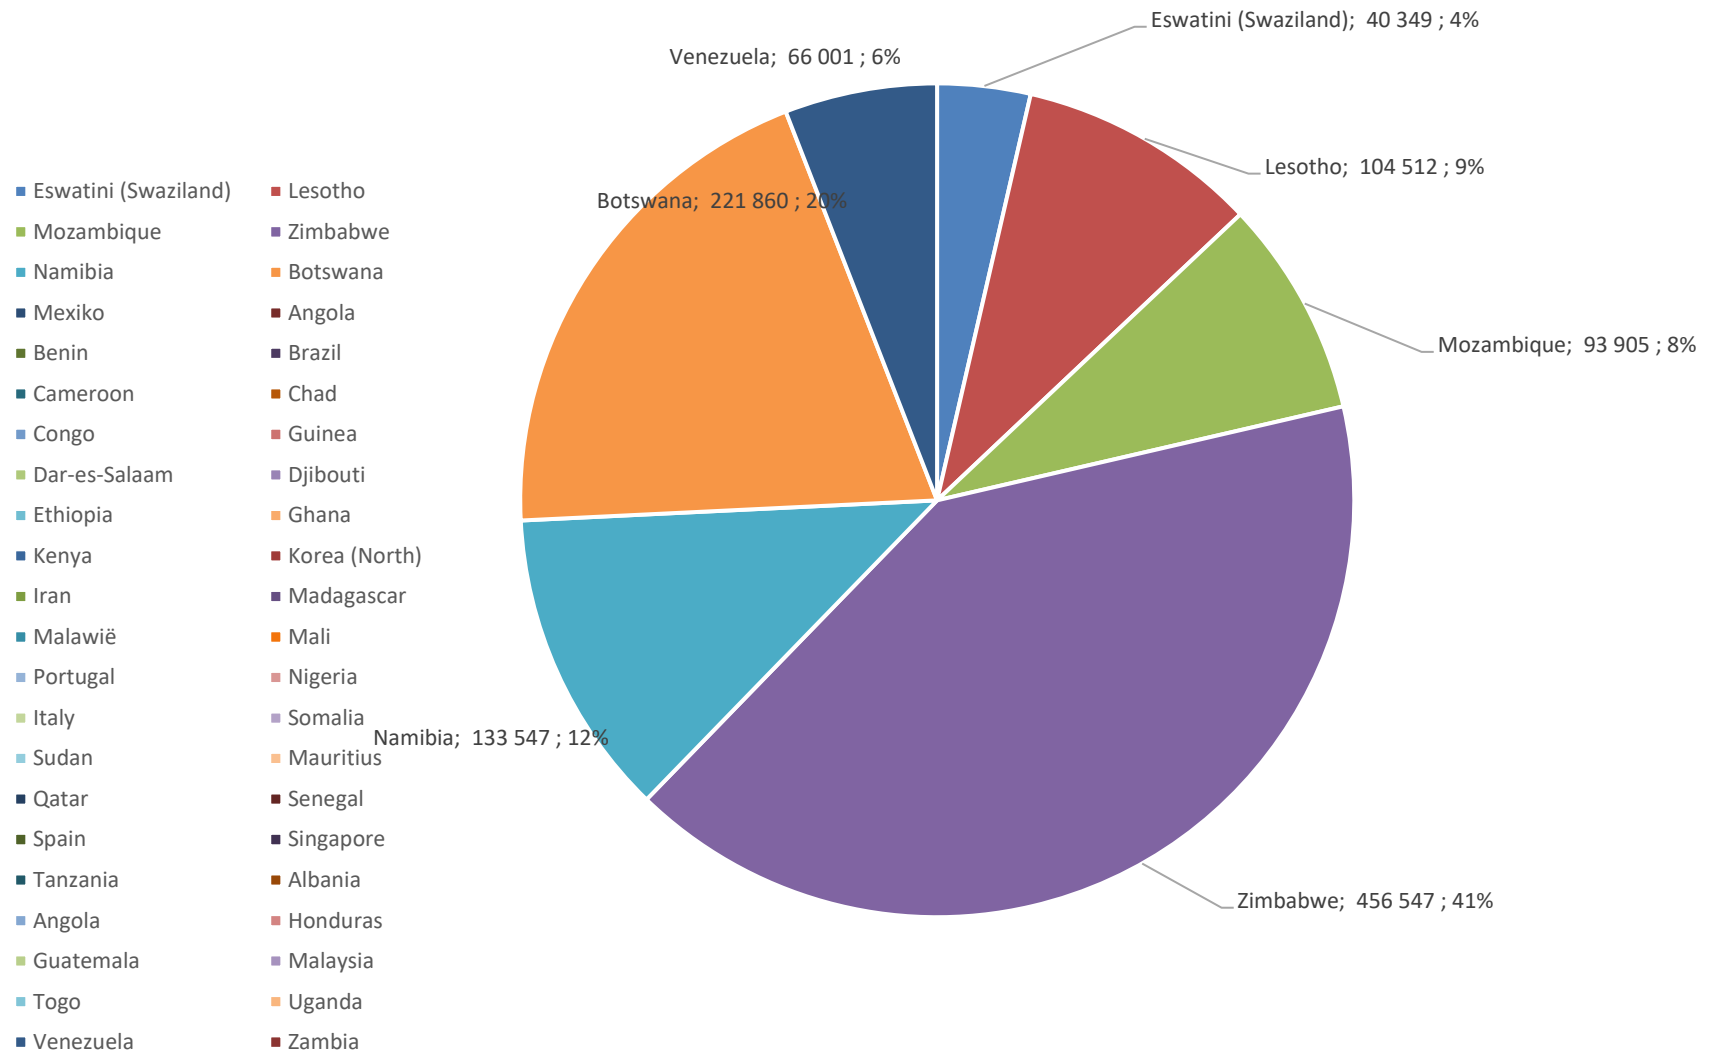

Yellow Maize Exports for 2025/26 (ton, %)

White Maize Exports for 2025/26 (ton, %)

RSA Weeklikse mielie-uitvoere RSA Weekly maize exports

■ Total / maize Weekliks/Weekly

■ Wit/White

Cumulative Exports of White Maize for 2025/26

Cumulative Exports of Maize for 2025/26

- ◆ SAGIS: WEEKLIJSE INVOERE EN UITVOERE 2025/26 BemarKingseisoen
- SAGIS: WEEKLIJSE INVOERE EN UITVOERE 2025/26 BemarKingseisoen

Cumulative Exports of Maize
2025/26
Bemarkingseisoen/ Marketing season