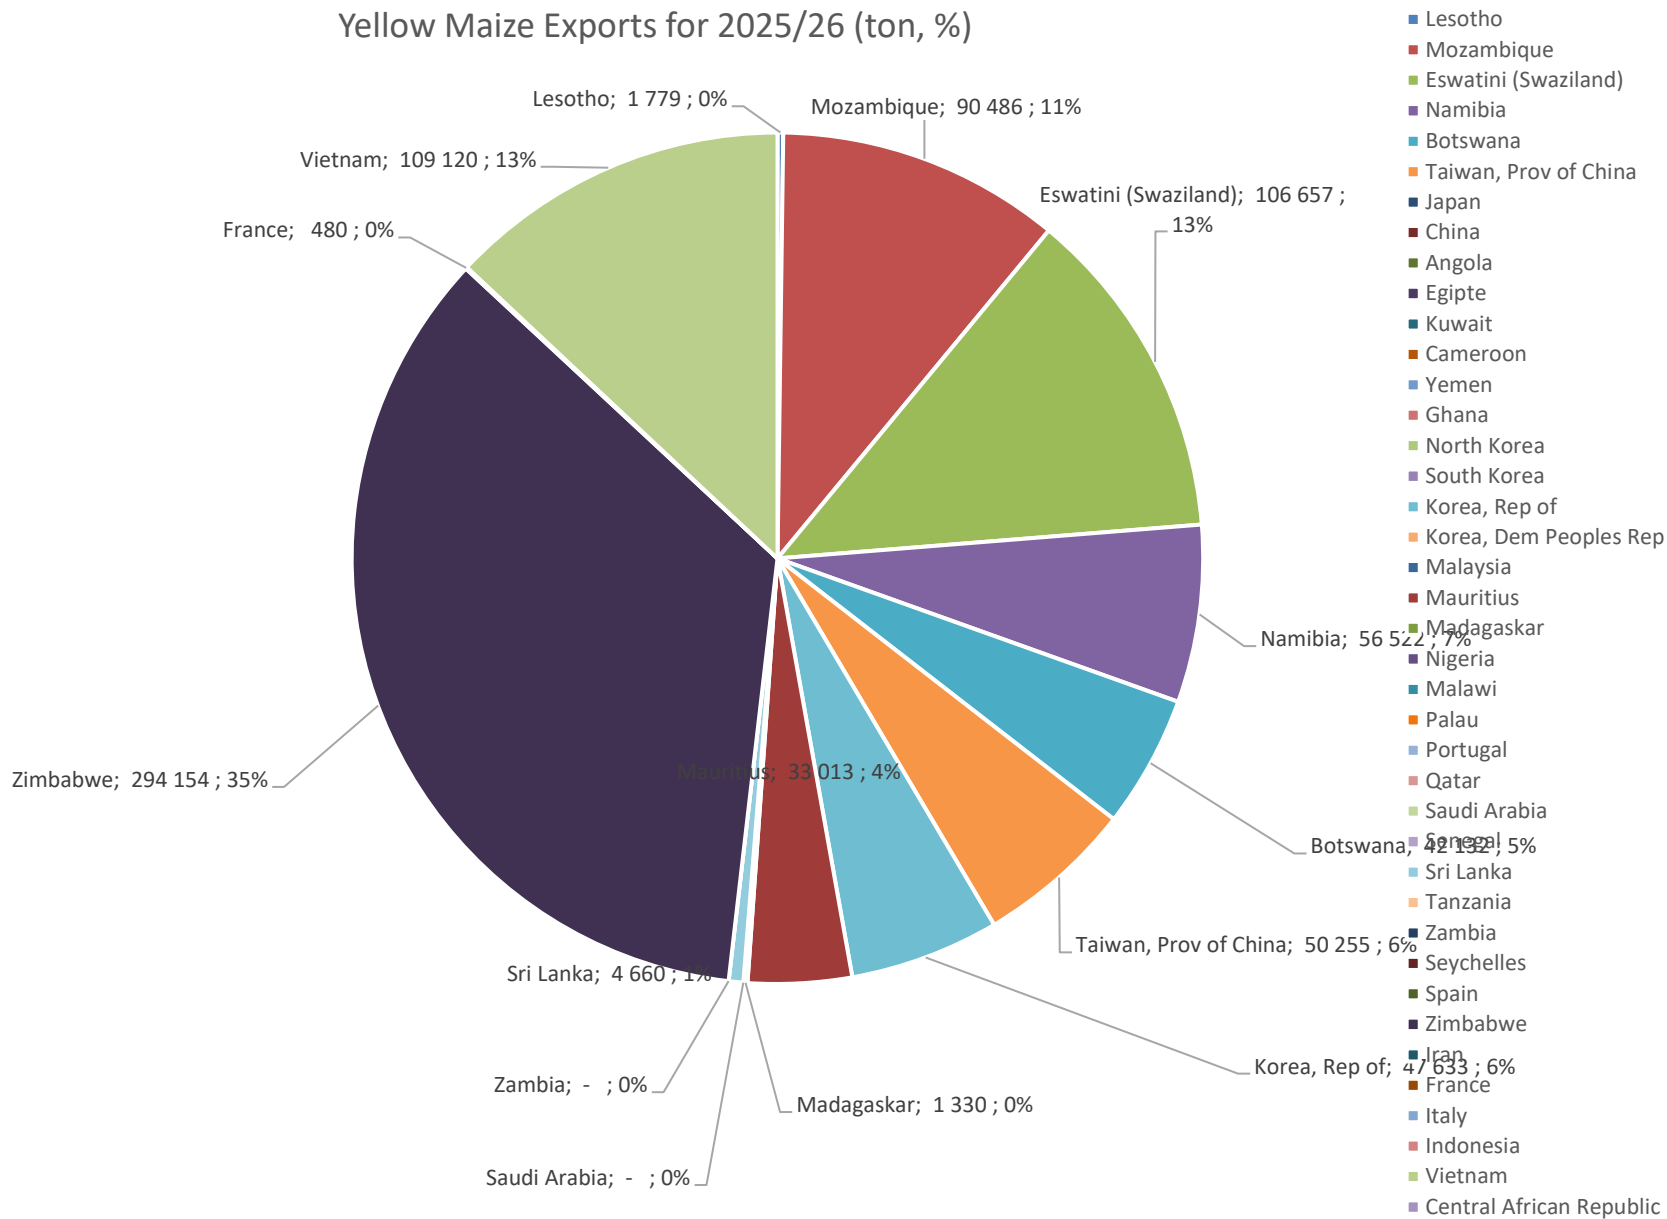

Yellow Maize Exports for 2025/26 (ton, %)

White Maize Exports for 2025/26 (ton, %)

RSA Weeklikse mielie-uitvoere RSA Weekly maize exports

■ Total / maize Weekliks/Weekly

■ Wit/White

Cumulative Exports of White Maize for 2025/26

Cumulative Exports of Maize for 2025/26

- ◆ SAGIS: WEEKLIJSE INVOERE EN UITVOERE 2025/26 BemarKingseisoen
- SAGIS: WEEKLIJSE INVOERE EN UITVOERE 2025/26 BemarKingseisoen

Cumulative Exports of Maize
2025/26
Bemarkingseisoen/ Marketing season