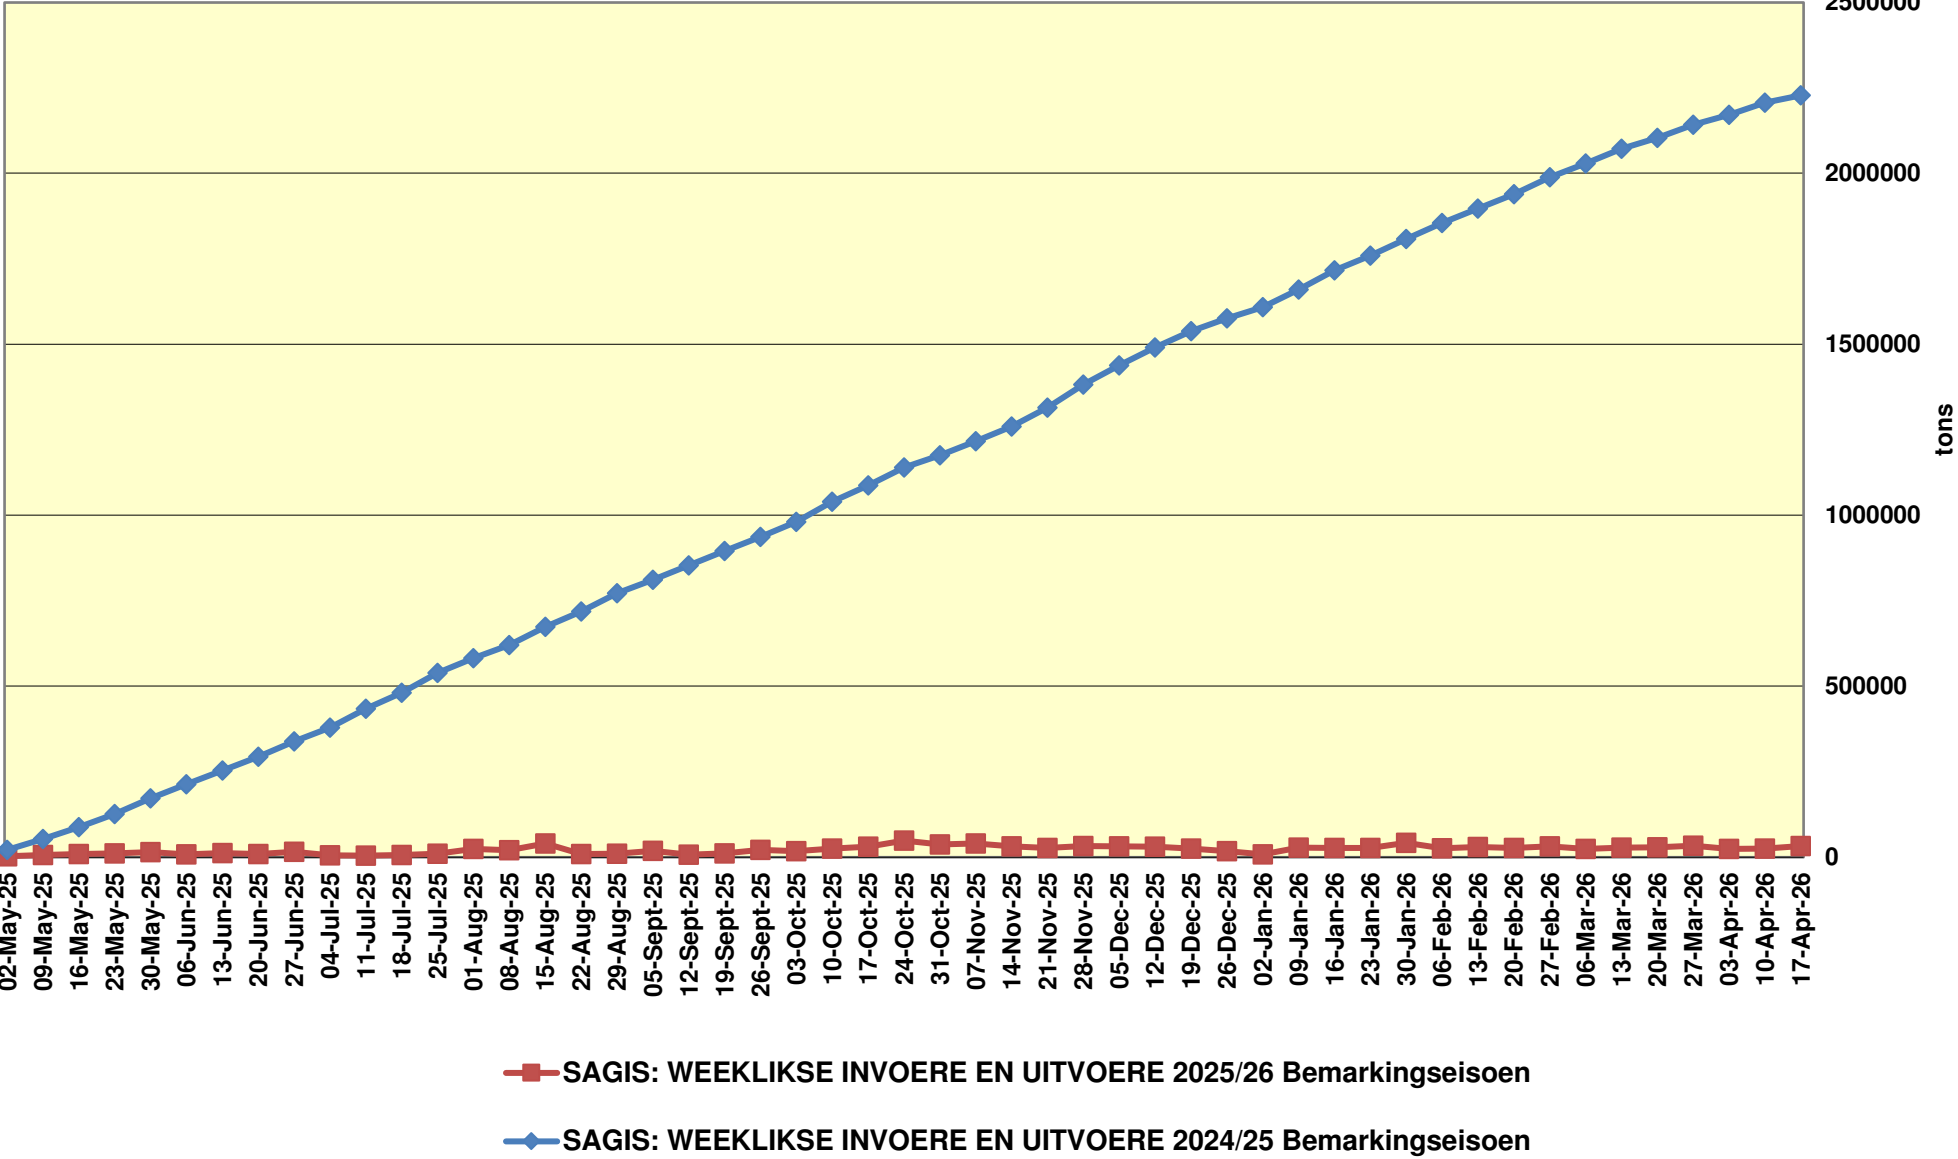

Yellow Maize Exports for 2025/26 (ton, %)

White Maize Exports for 2025/26 (ton, %)

RSA Weeklikse mielie-uitvoere RSA Weekly maize exports

■ Total / maize Weekliks/Weekly

■ Wit/White

Cumulative Exports of White Maize for 2025/26

Cumulative Exports of Maize for 2025/26

- ◆ SAGIS: WEEKLIJSE INVOERE EN UITVOERE 2025/26 BemarKingseisoen
- SAGIS: WEEKLIJSE INVOERE EN UITVOERE 2025/26 BemarKingseisoen

Cumulative Exports of Maize
2025/26
Bemarkingseisoen/ Marketing season