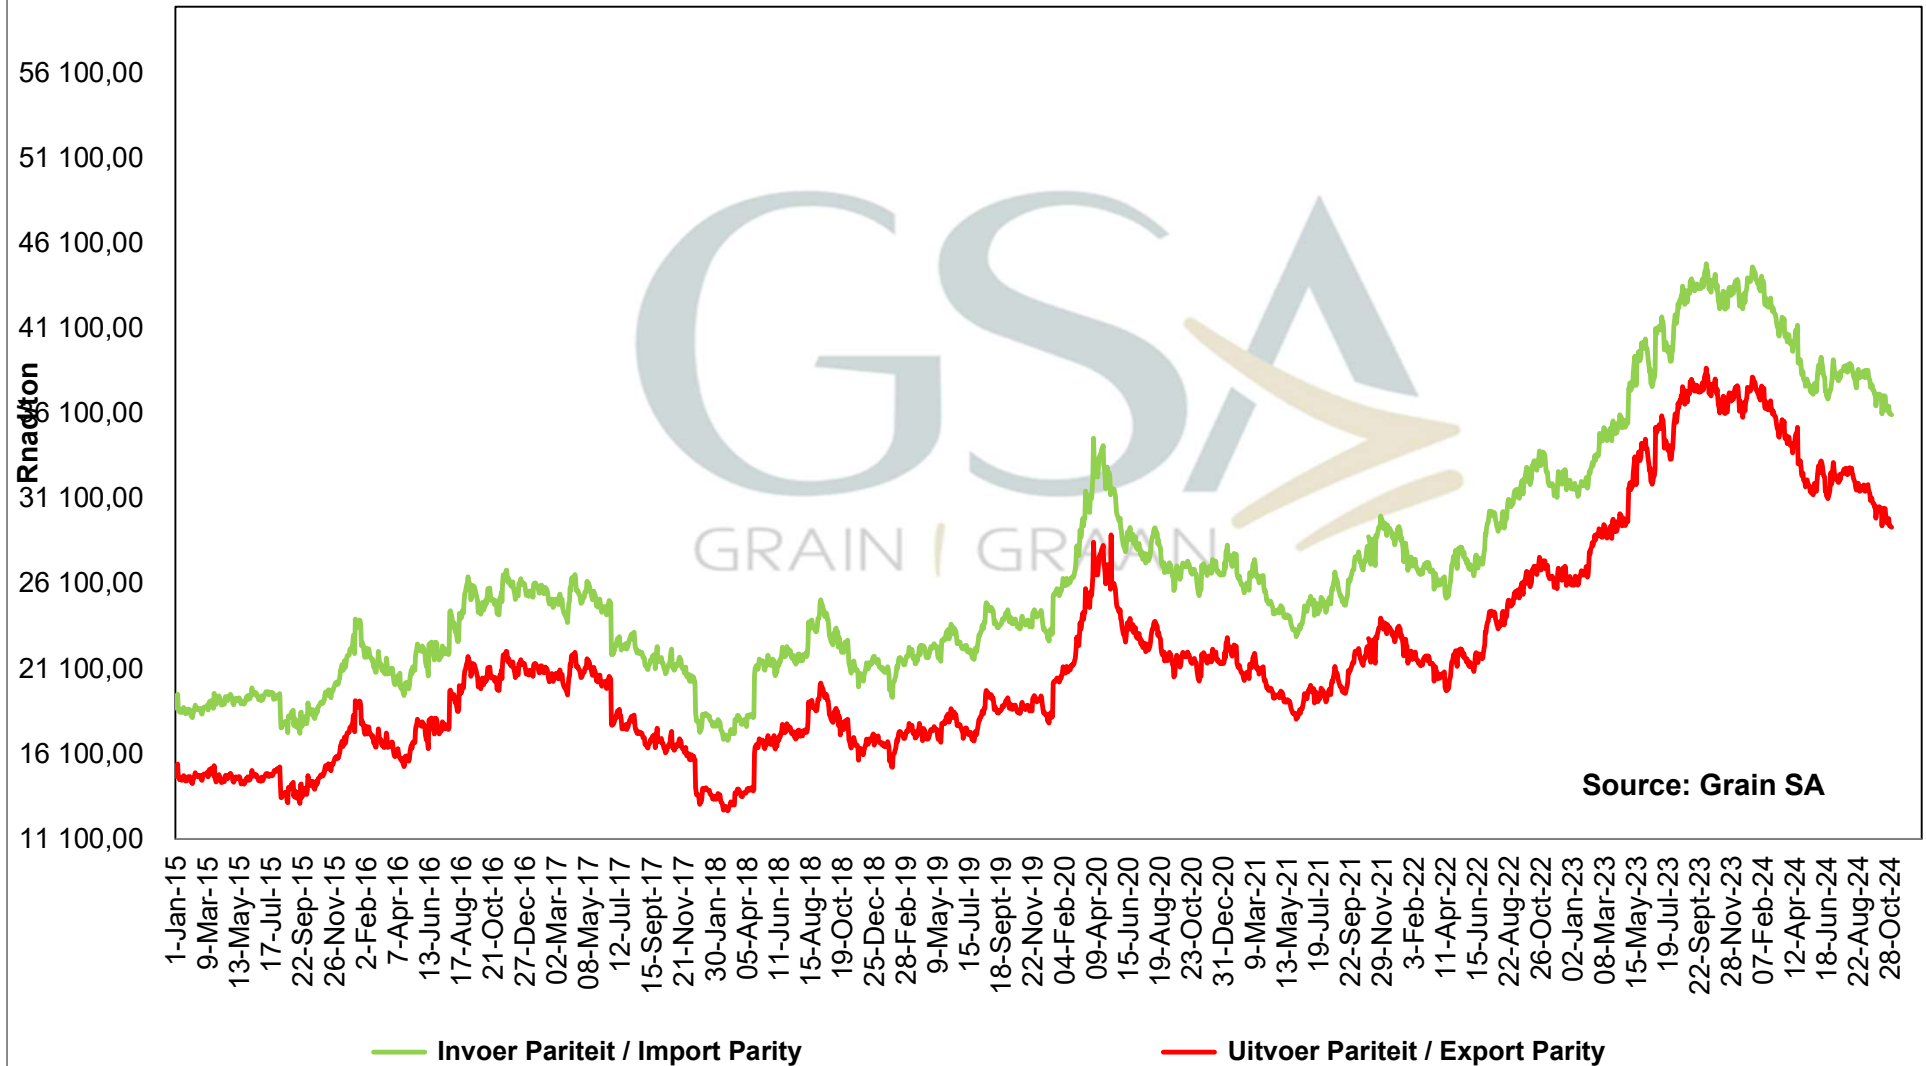

**PRICES OF PROCESSED AND GRADED USA CHOICE GRADE GROUNDNUTS (40/50)
(RANDFONTEIN)
PRYSE VAN UITGEDOP EN GESORTEERDE VSA KEURGRAAD GRONDBONE MET 'N PITGROOTTE
VAN 40/50 pitgrootte (RANDFONTEIN)**