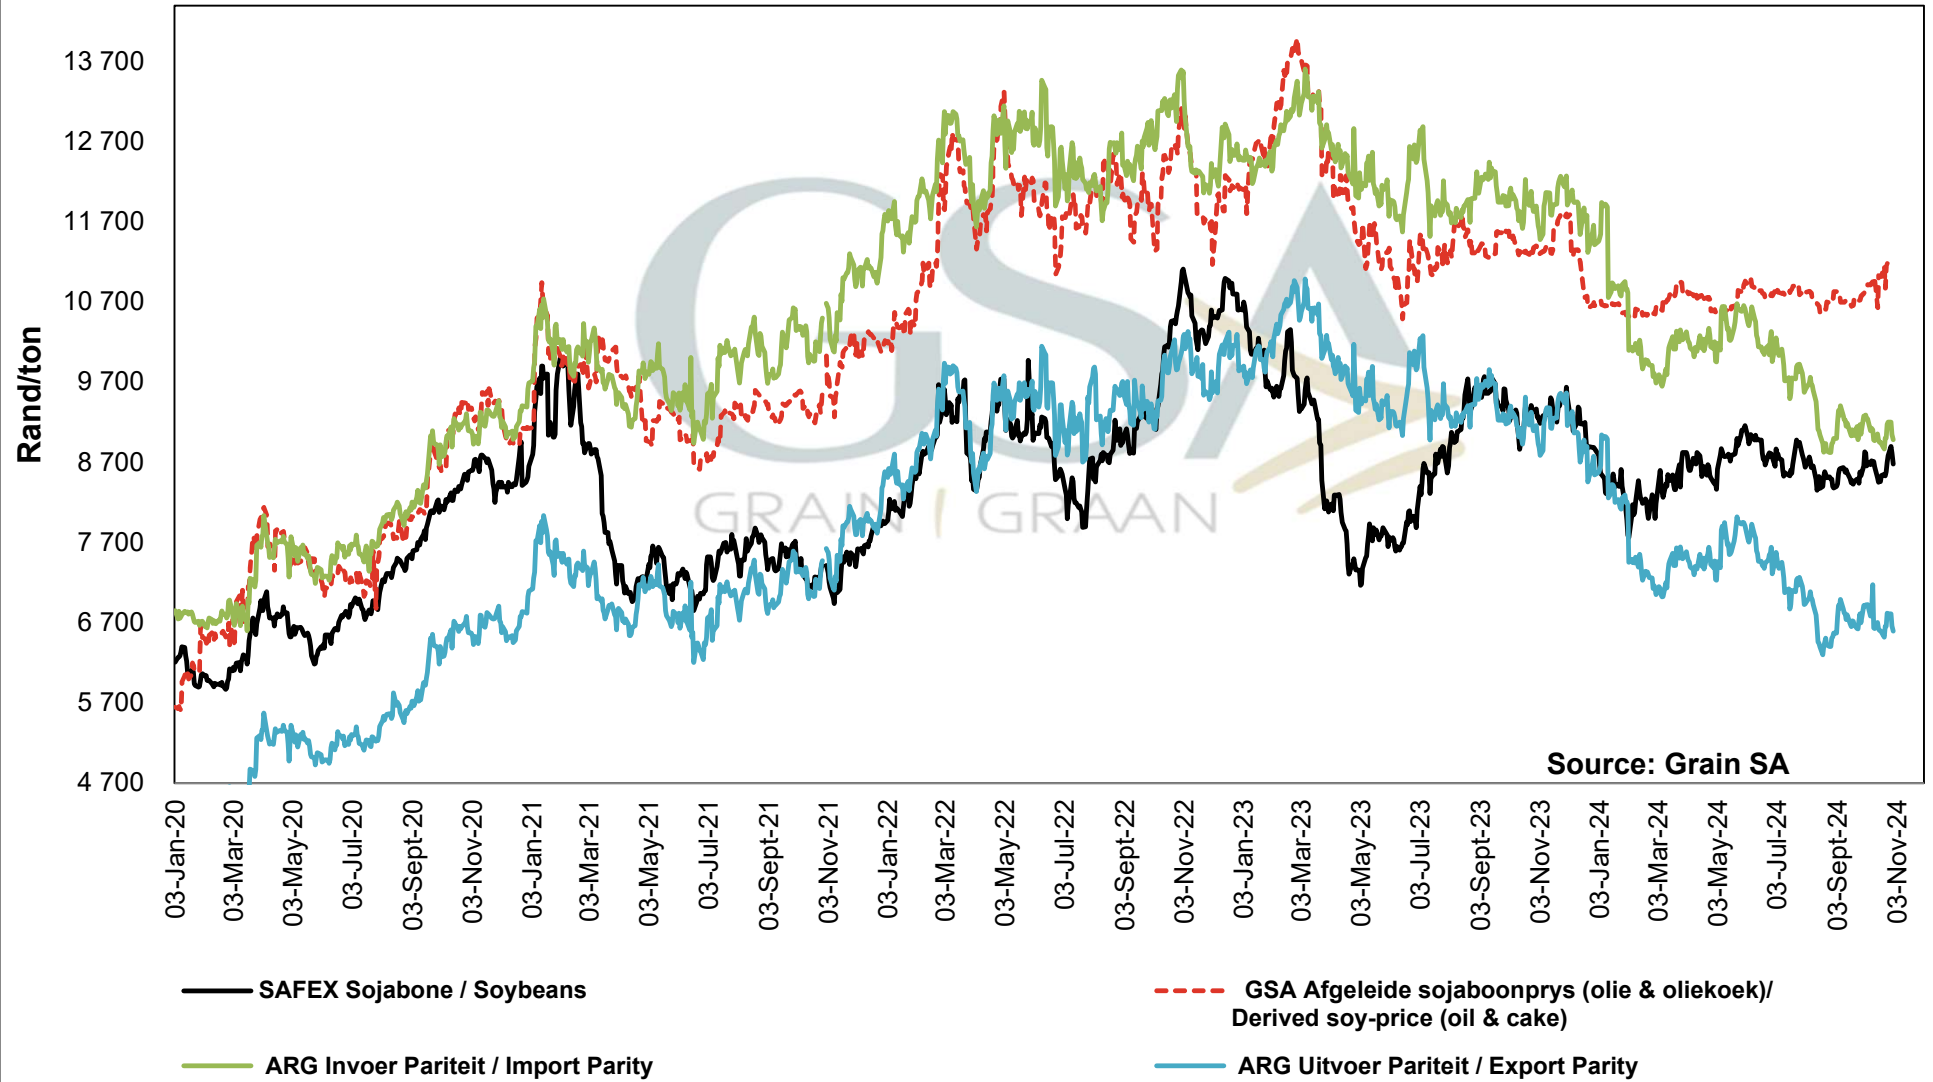

**PRICES OF DERIVED SOYBEAN DELIVERED IN RANDFONTEIN
PRYSE VAN AFGELEIDE SOJABONE GELEWER IN RANDFONTEIN**