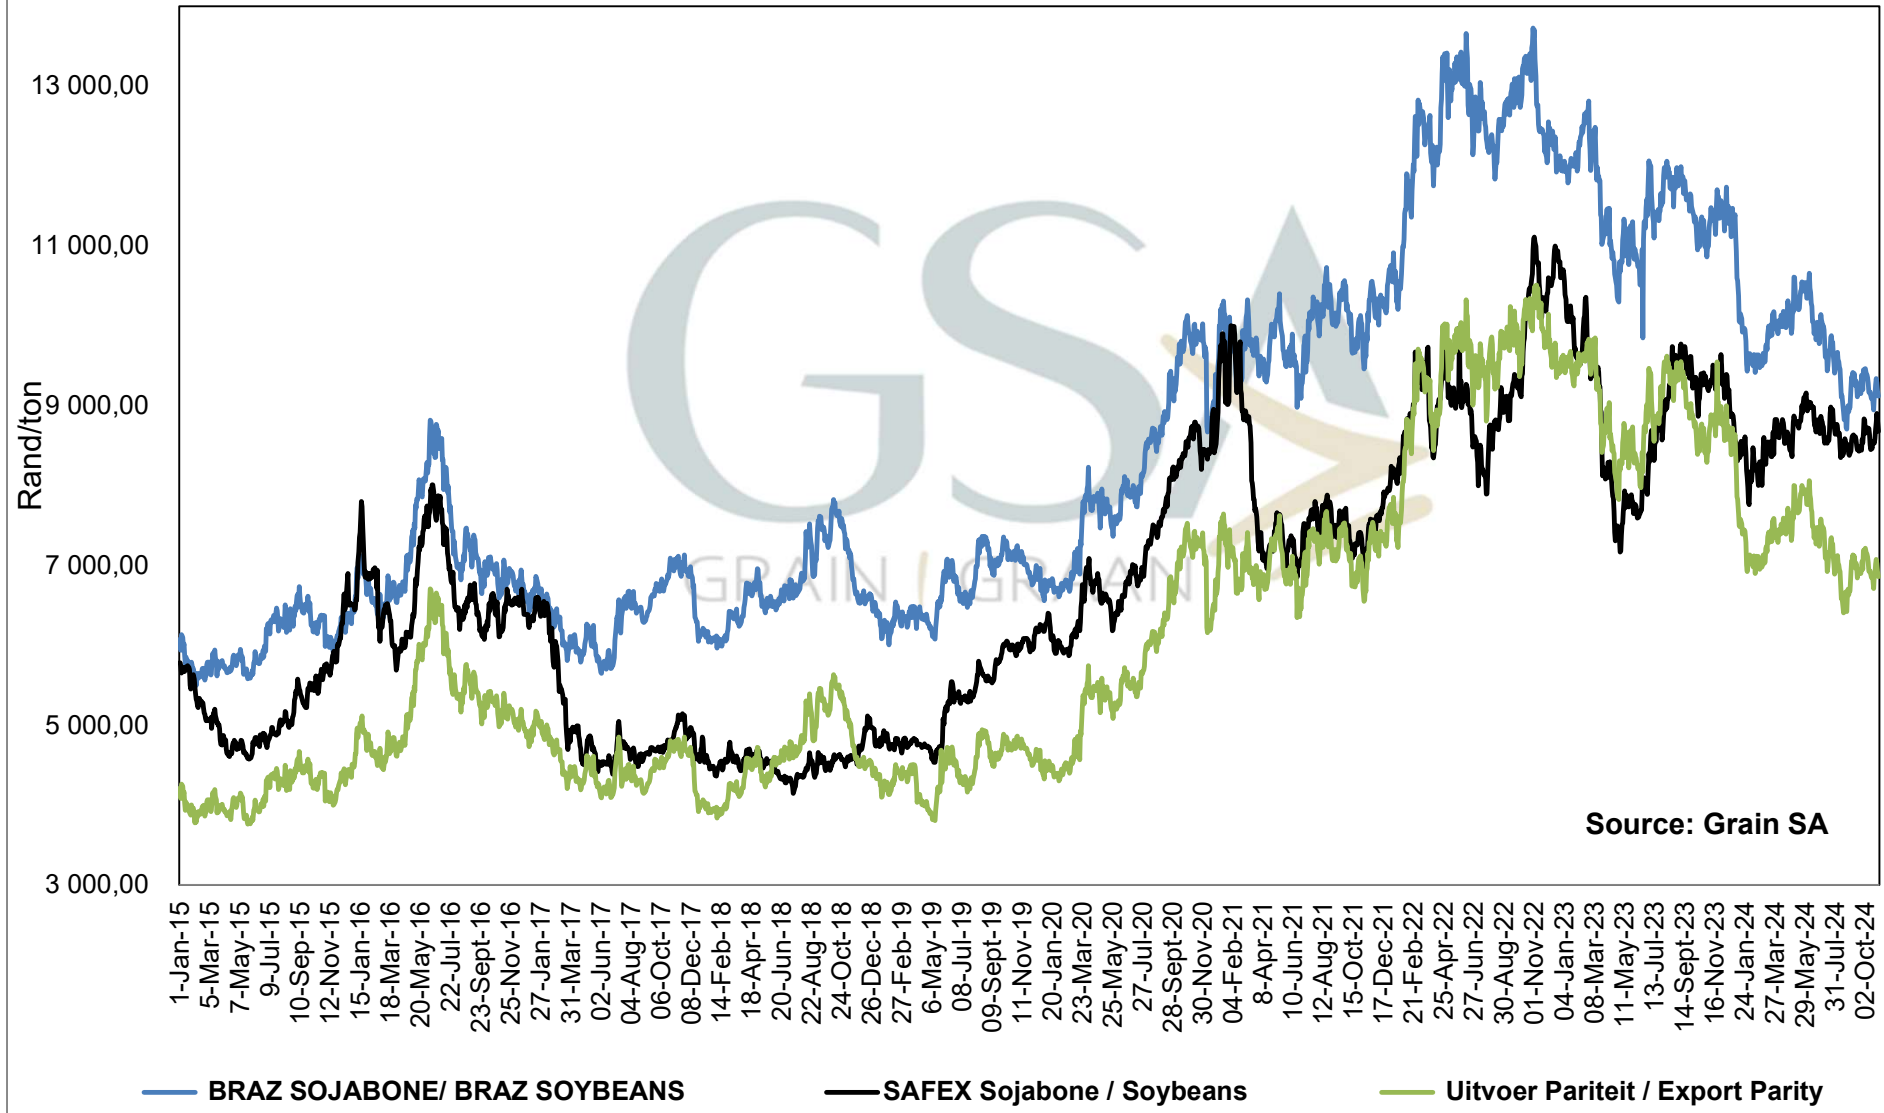

**PRICES OF BRAZILIAN SOYBEAN DELIVERED IN RANDFONTEIN
PRYSE VAN BRASILIAANSE SOJABONE GELEWER IN RANDFONTEIN**