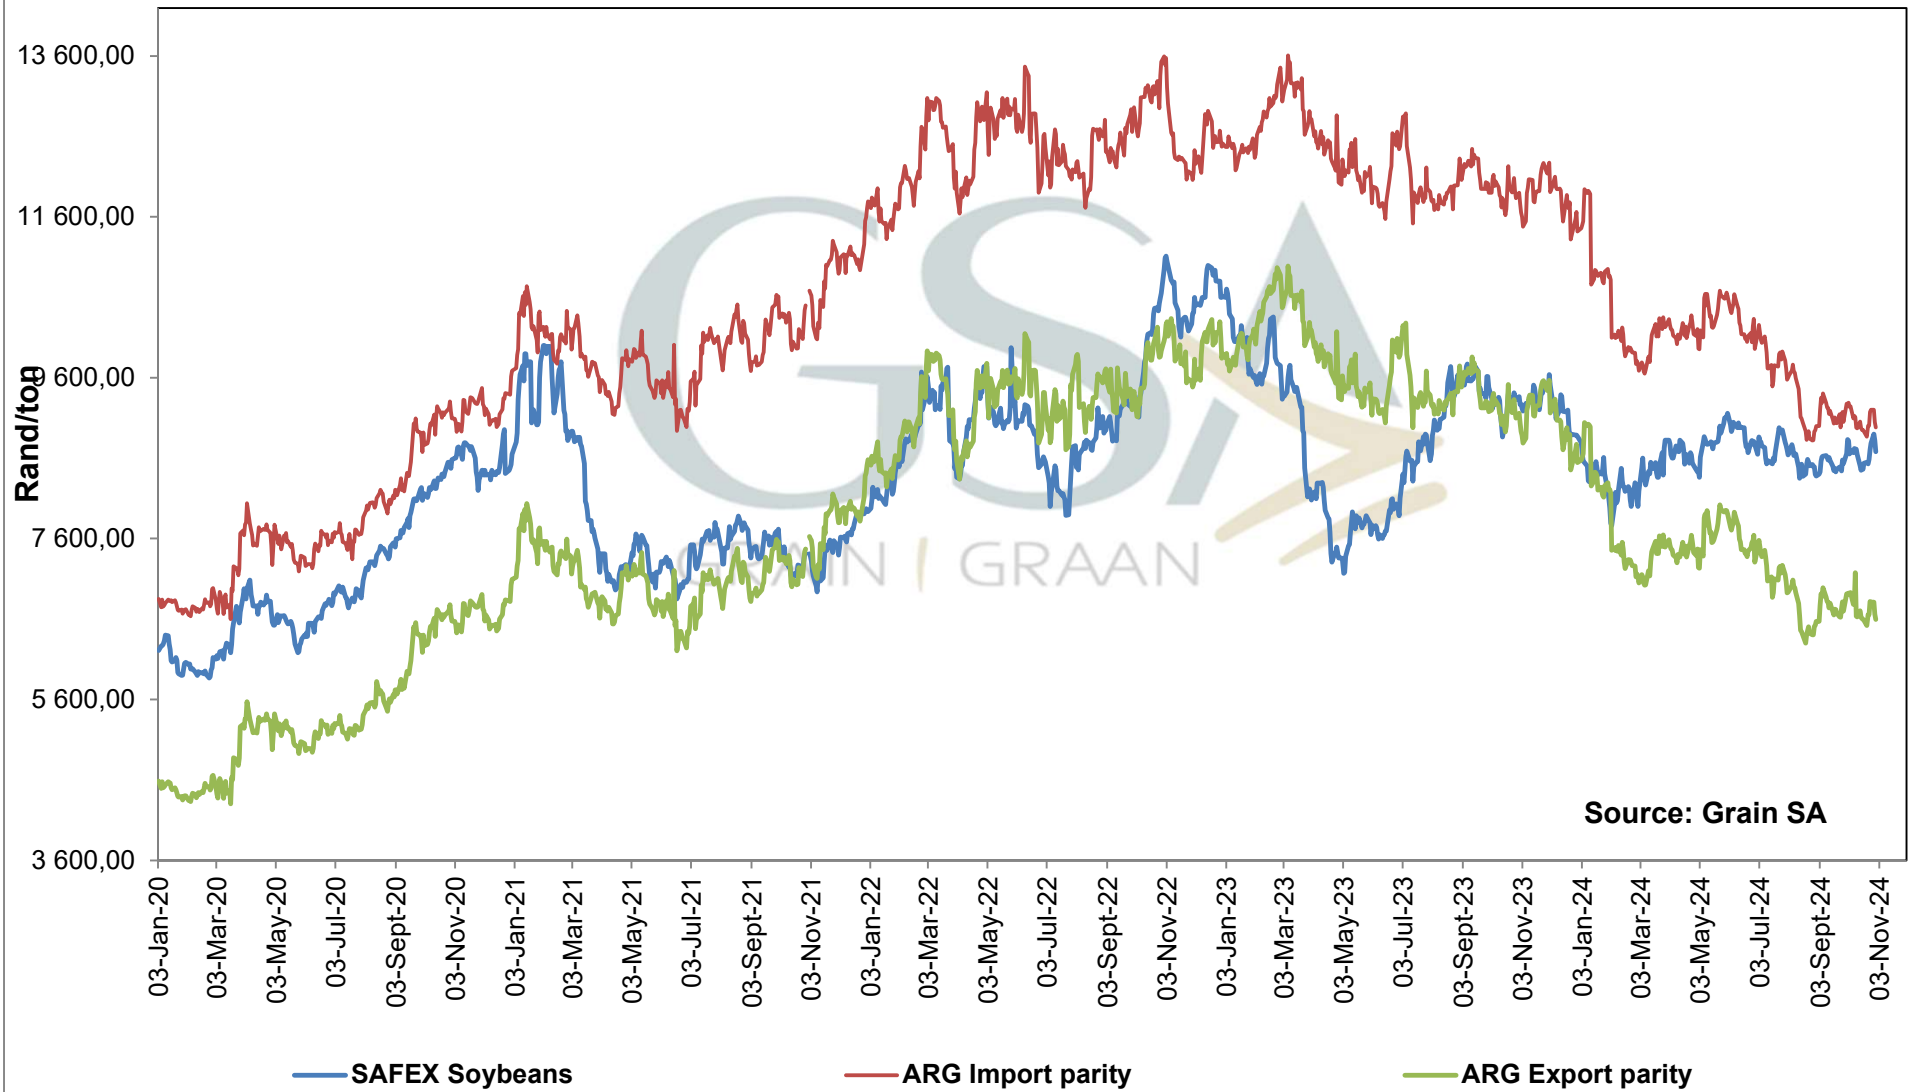

**PRICES OF ARGENTINIAN SOYBEAN SEED DELIVERED IN RANDFONTEIN
PRYSE VAN ARGENTYNSE SOJABOON SAAD GELEWER IN RANDFONTEIN**