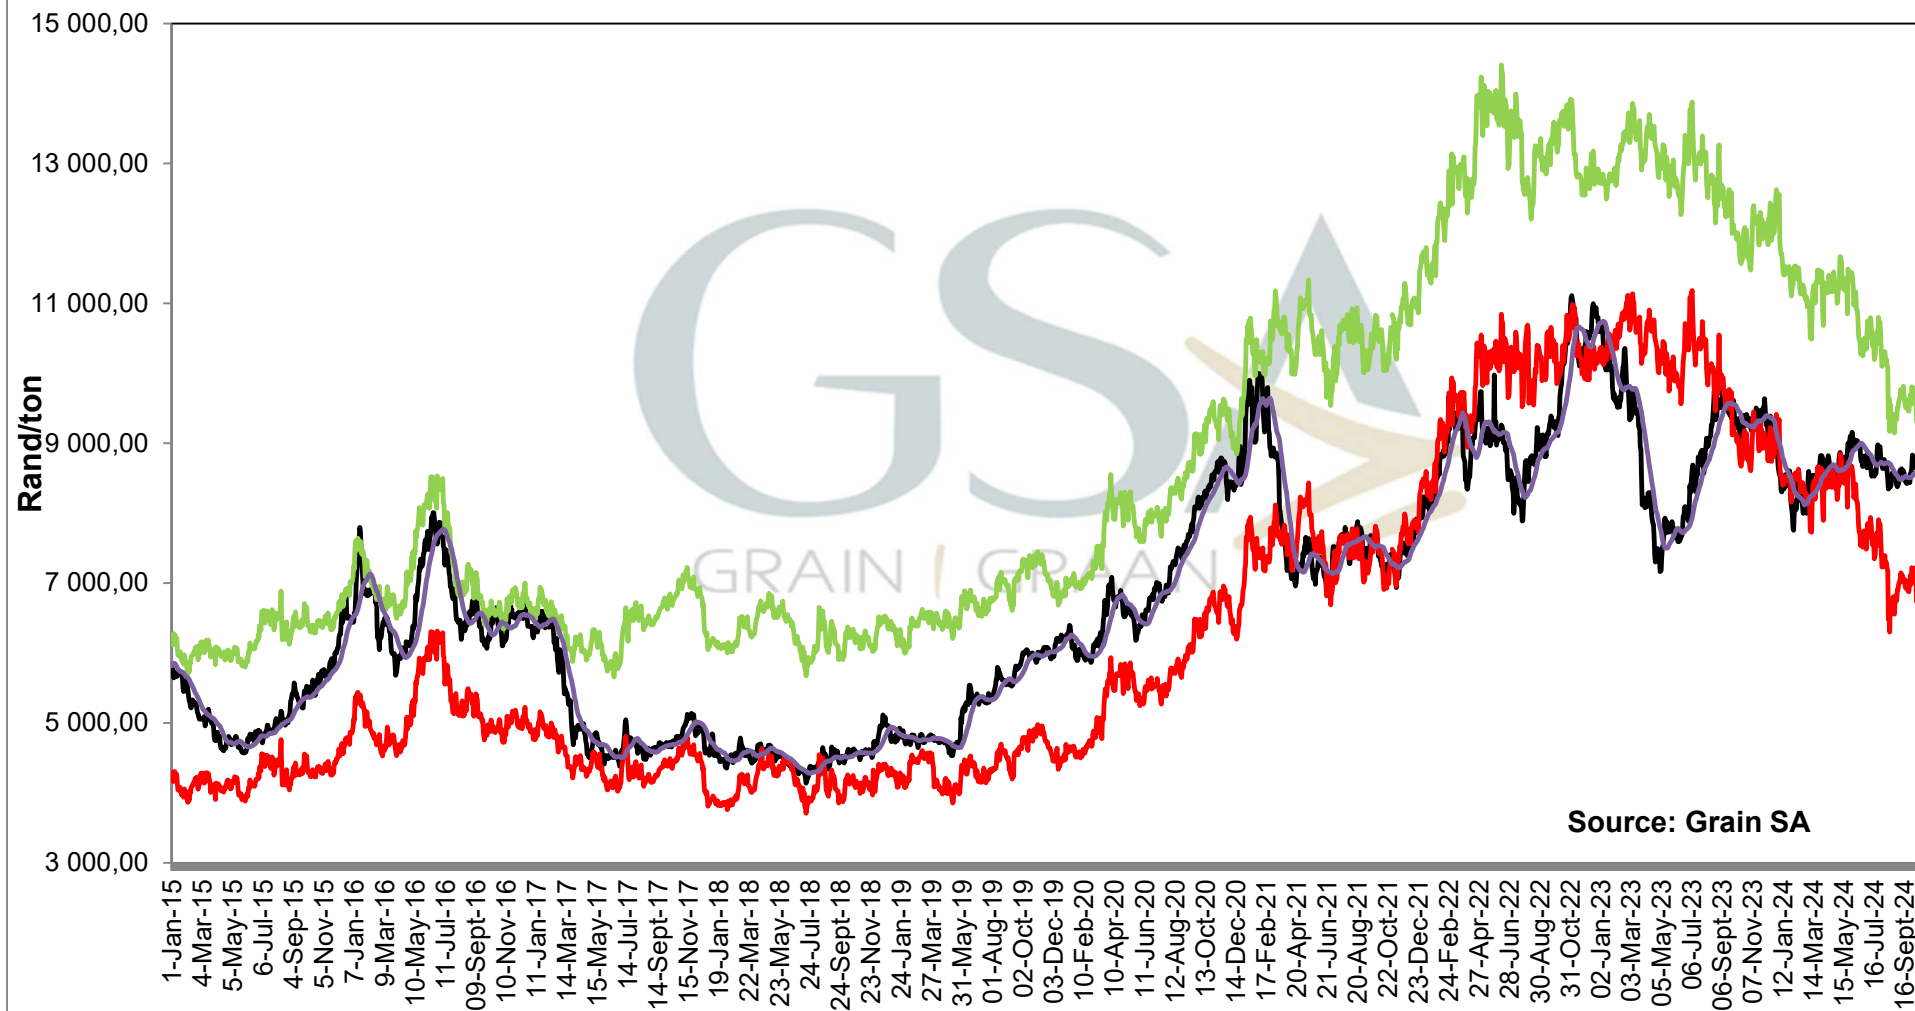

**PRODUCER PARITY PRICES OF PROCESSED AND GRADED CHOICE GRADE GROUNDNUTS (40/50)
 PRODUSENTE PARITEITSPRYSE VAN UITGEDOPT EN GESORTEERDE KEURGRAAD GRONDBONE
 MET 'N PITGROOTTE VAN 40/50**

PRICES OF EU SUNFLOWER SEED DELIVERED IN RANDFONTEIN
PRYSE VAN EU SONNEBLOMSAAD GELEWER IN RANDFONTEIN

Source

PRICES OF EU SUNFLOWER SEED DELIVERED IN RANDFONTEIN PRYSE VAN EU SONNEBLOMSAAD GELEWER IN RANDFONTEIN

**PRICES OF WHOLE SOYBEANS DELIVERED IN RANDFONTEIN
 PRYSE VAN HEEL SOJABONE GELEWER IN RANDFONTEIN**

Source: Grain SA

**PRICES OF SOYBEAN SEED DELIVERED IN RANDFONTEIN
 PRYSE VAN SOJABOONSAAD GELEWER IN RANDFONTEIN**

Source: Grain SA

— SAFEX Sojabone / Soybeans — Invoer Pariteit / Import Parity — VSA Uitvoer Pariteit / USA Export Parity — 20 DAE BG/AVG