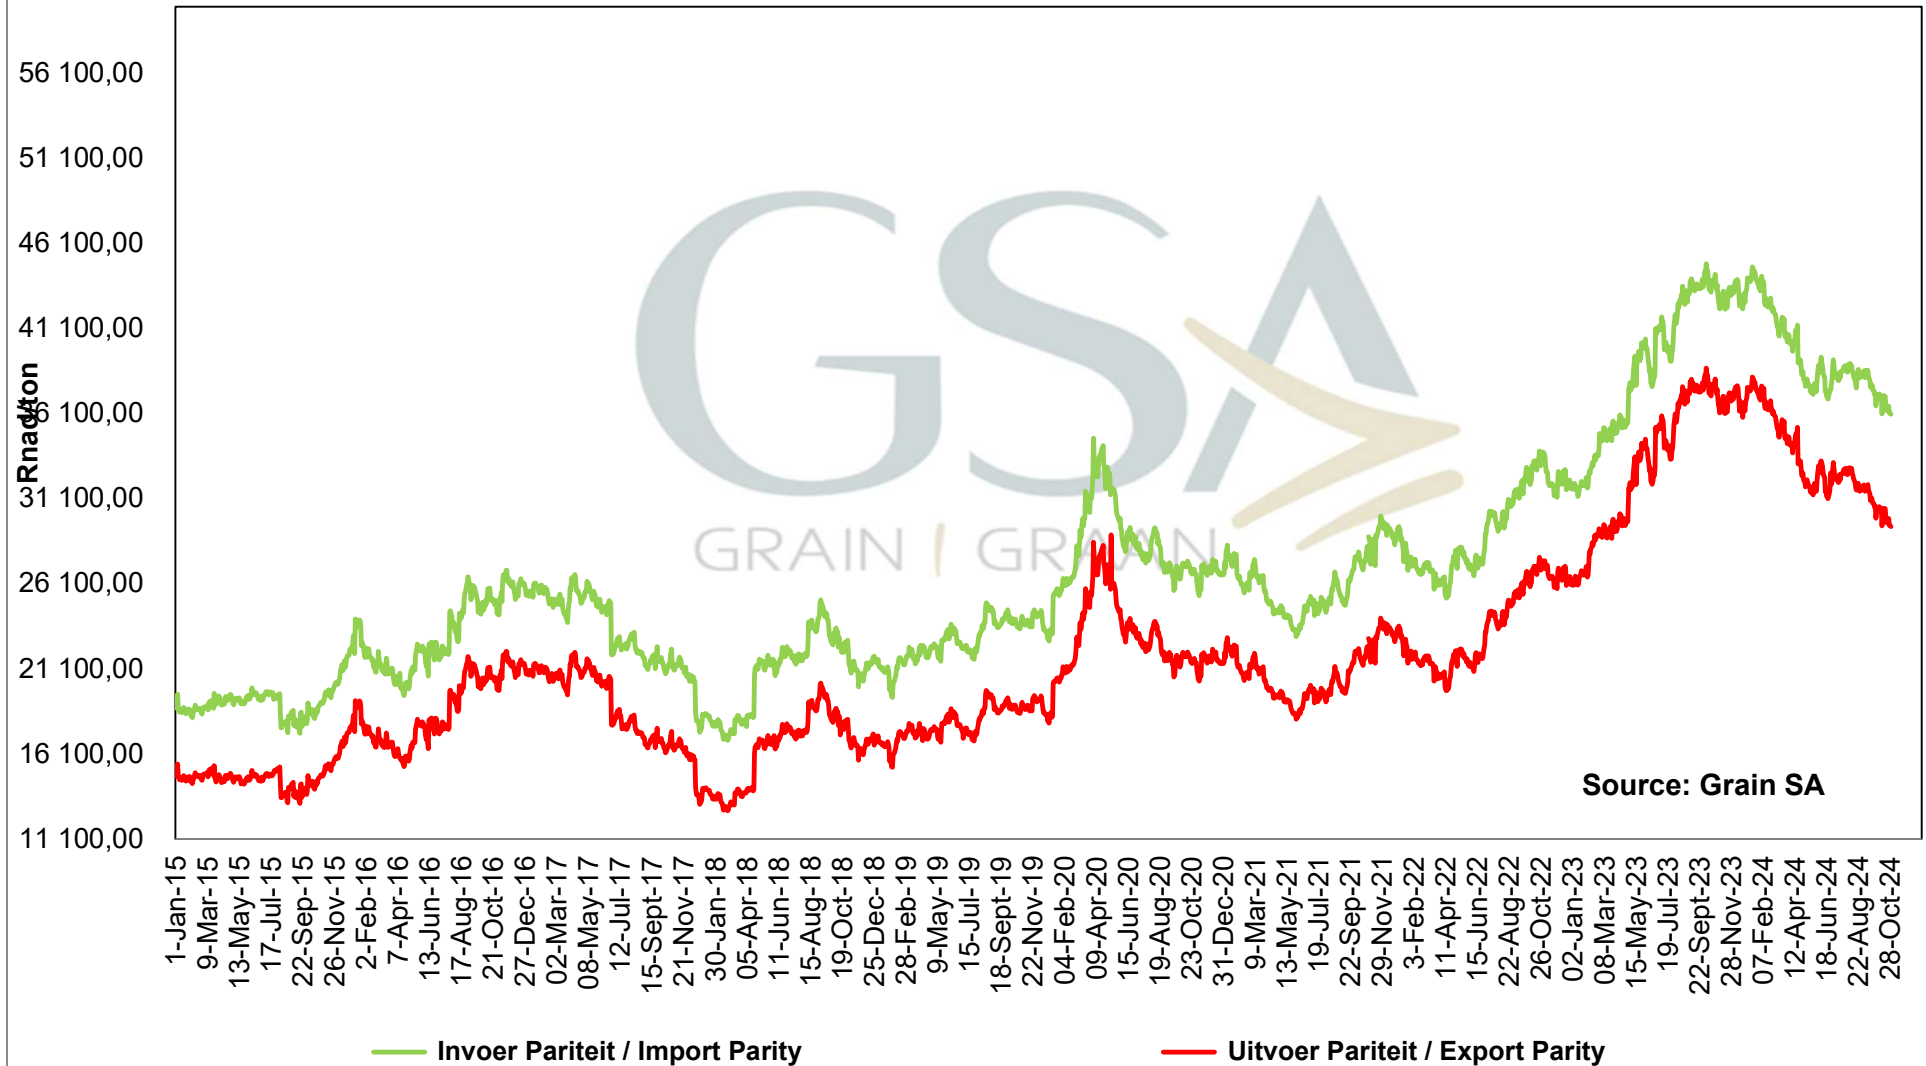

**PRICES OF PROCESSED AND GRADED USA CHOICE GRADE GROUNDNUTS (40/50)
(RANDFONTEIN)
PRYSE VAN UITGEDOP EN GESORTEERDE VSA KEURGRAAD GRONDBONE MET 'N PITGROOTTE
VAN 40/50 pitgrootte (RANDFONTEIN)**