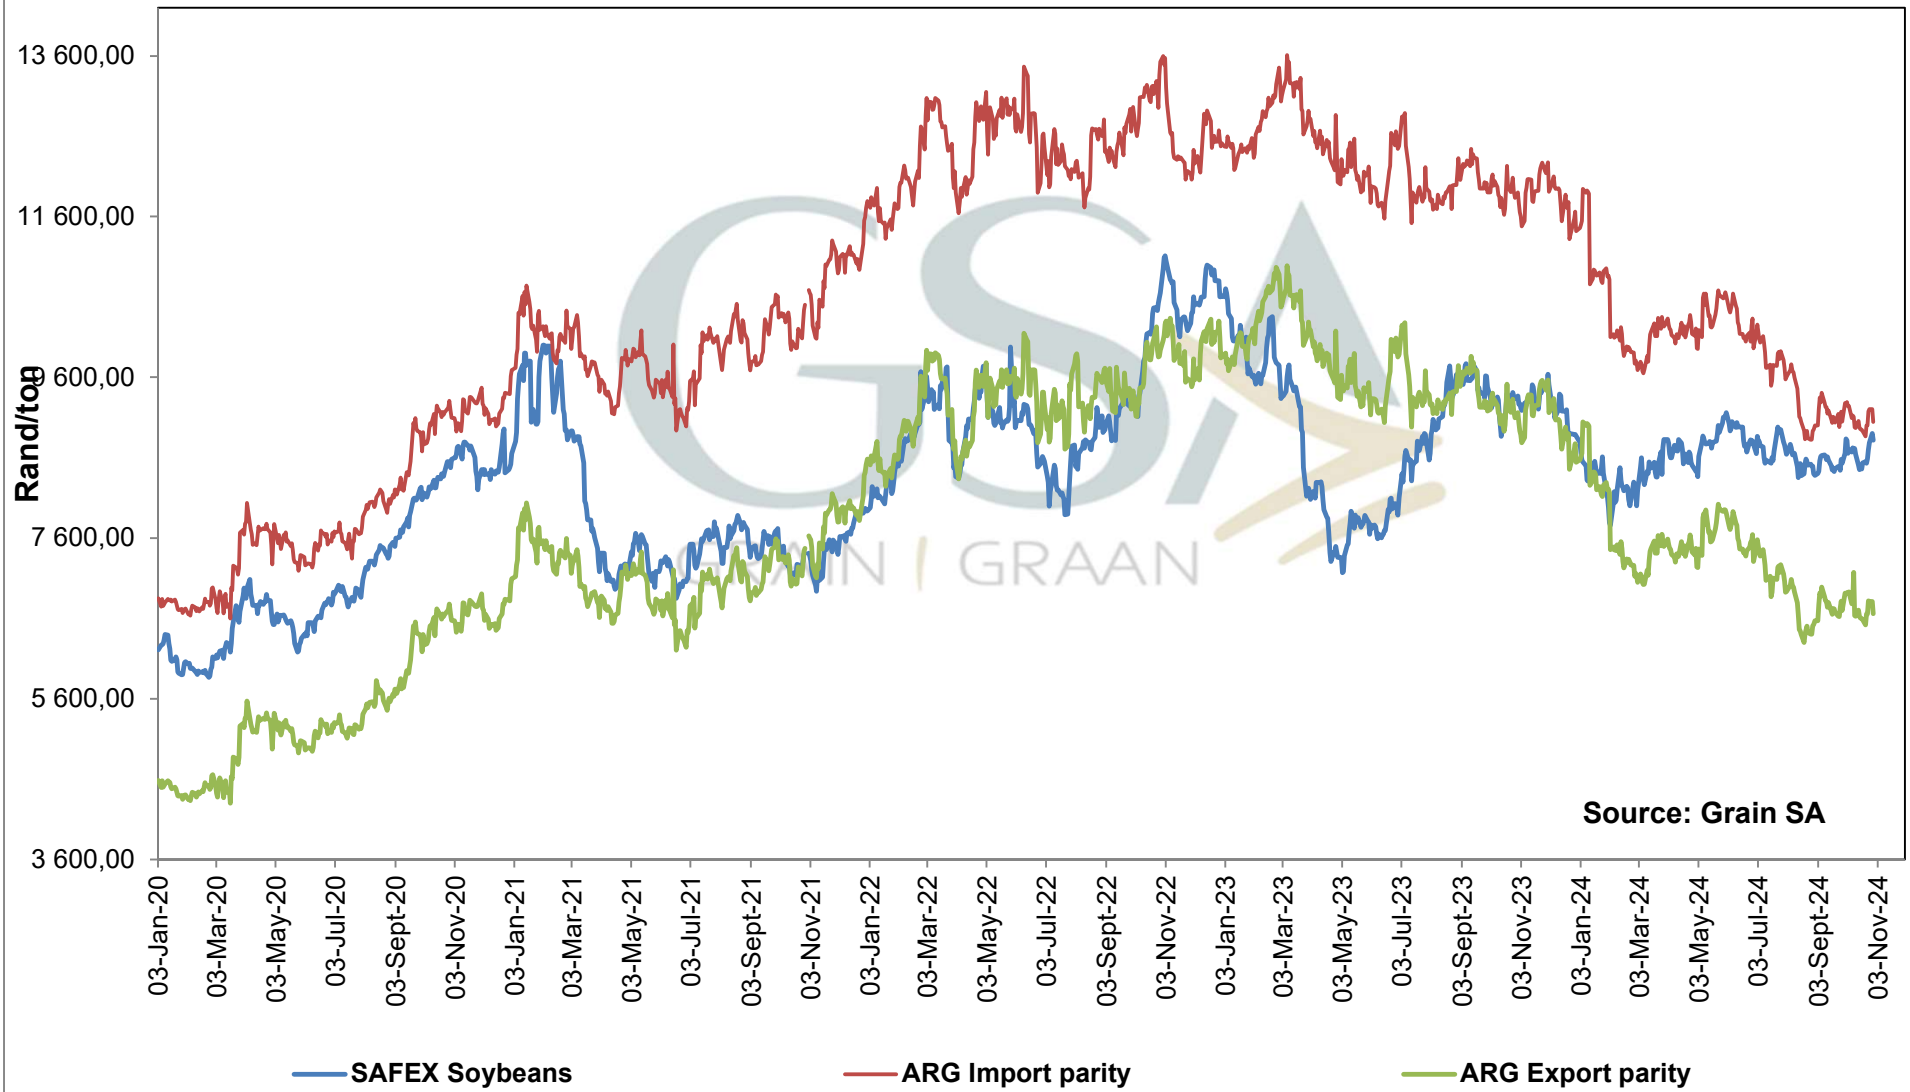

Source: Grain SA

— SAFEX Sonneblom / Sunflower
 — Invoer Pariteit / Import Parity
 — Uitvoer Pariteit / Export Parity
 — Afgeleide sonneblomprys (olie & koek) / Derived sunflowerprice (oil & cake)

PRICES OF EU SUNFLOWER SEED DELIVERED IN RANDFONTEIN PRYSE VAN EU SONNEBLOMSAAD GELEWER IN RANDFONTEIN

PRICES OF WHOLE SOYBEANS DELIVERED IN RANDFONTEIN PRYSE VAN HEEL SOJABONE GELEWER IN RANDFONTEIN

**PRICES OF SOYBEAN SEED DELIVERED IN RANDFONTEIN
 PRYSE VAN SOJABOONSAAD GELEWER IN RANDFONTEIN**

Source: Grain SA

— SAFEX Sojabone / Soybeans — Invoer Pariteit / Import Parity — VSA Uitvoer Pariteit / USA Export Parity — 20 DAE BG/AVG

**PRICES OF ARGENTINIAN SOYBEAN SEED DELIVERED IN RANDFONTEIN
PRYSE VAN ARGENTYNSE SOJABOON SAAD GELEWER IN RANDFONTEIN**