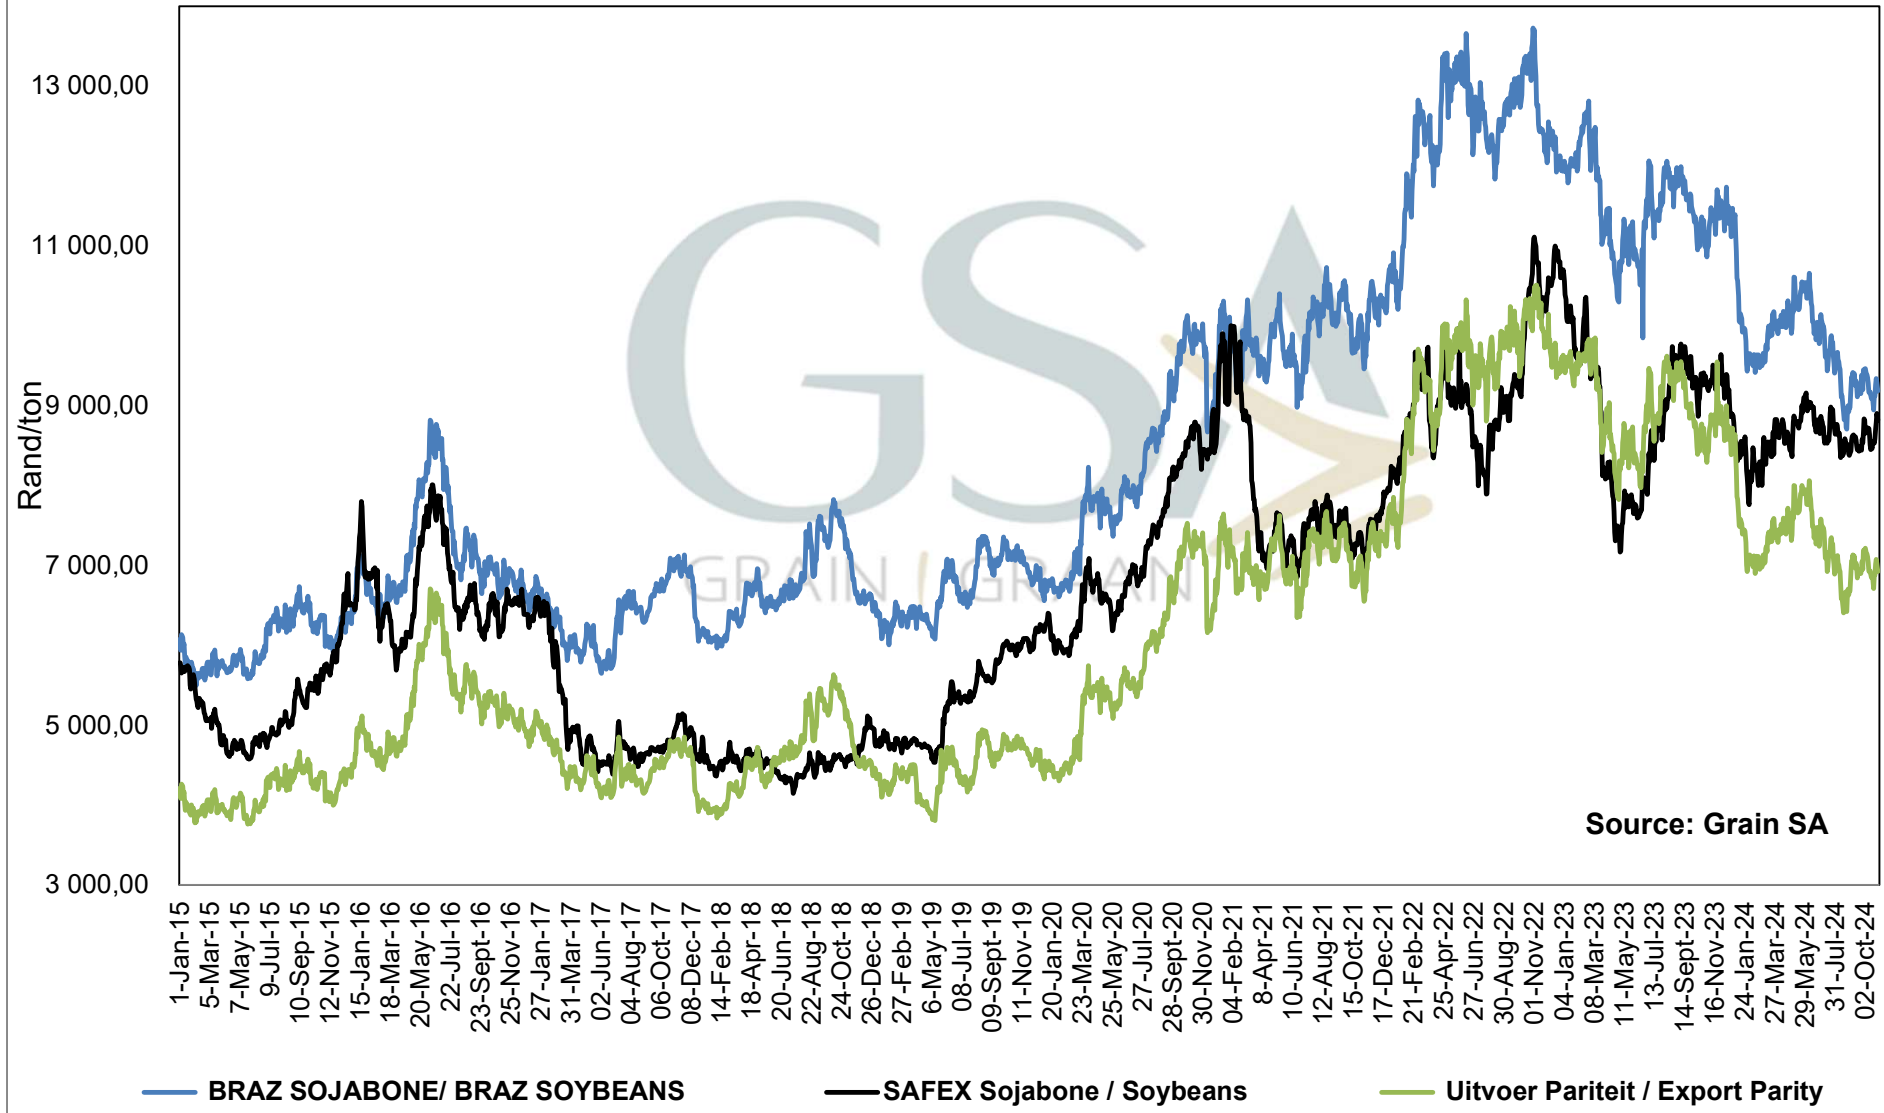

**PRICES OF BRAZILIAN SOYBEAN DELIVERED IN RANDFONTEIN
PRYSE VAN BRASILIAANSE SOJABONE GELEWER IN RANDFONTEIN**