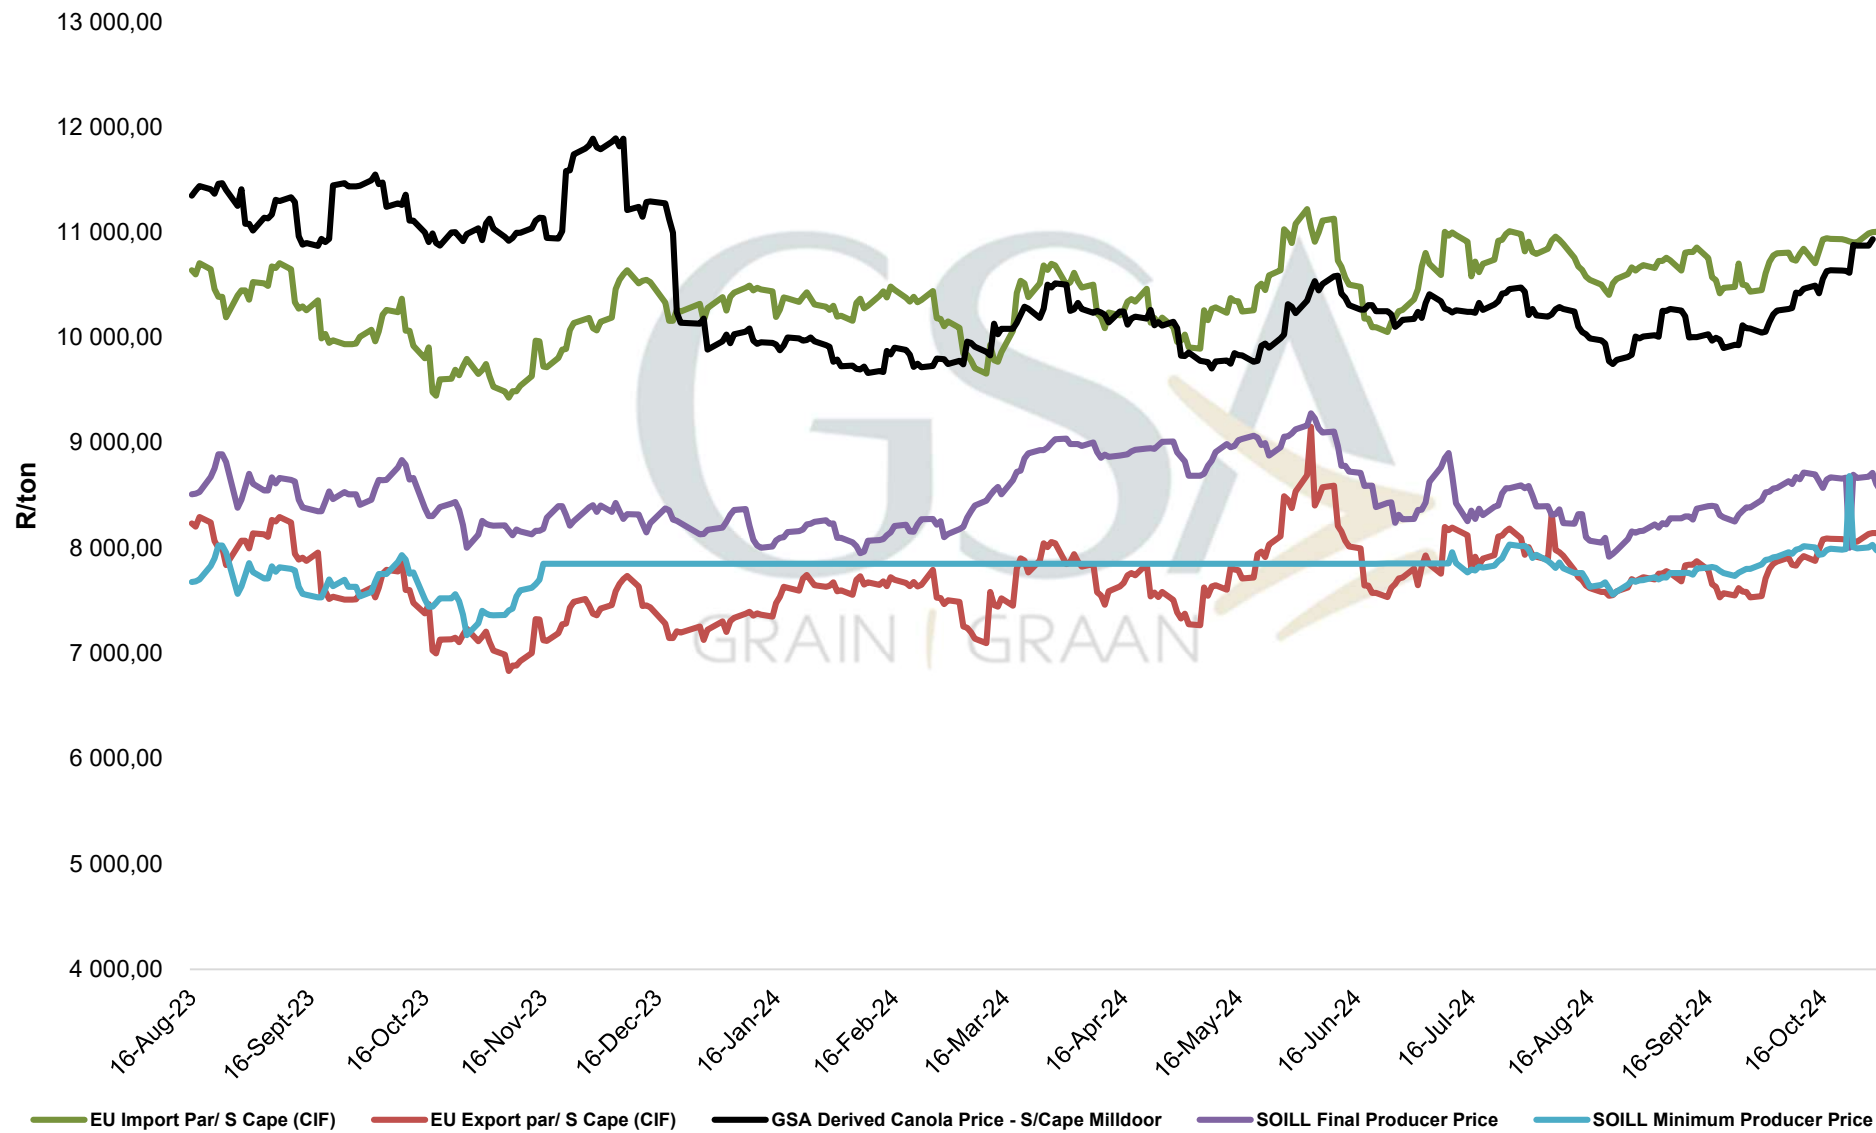

Prices of Canola in the Southern Cape (Swellendam) Kanolapryse in die Suid-Kaap (Swellendam)