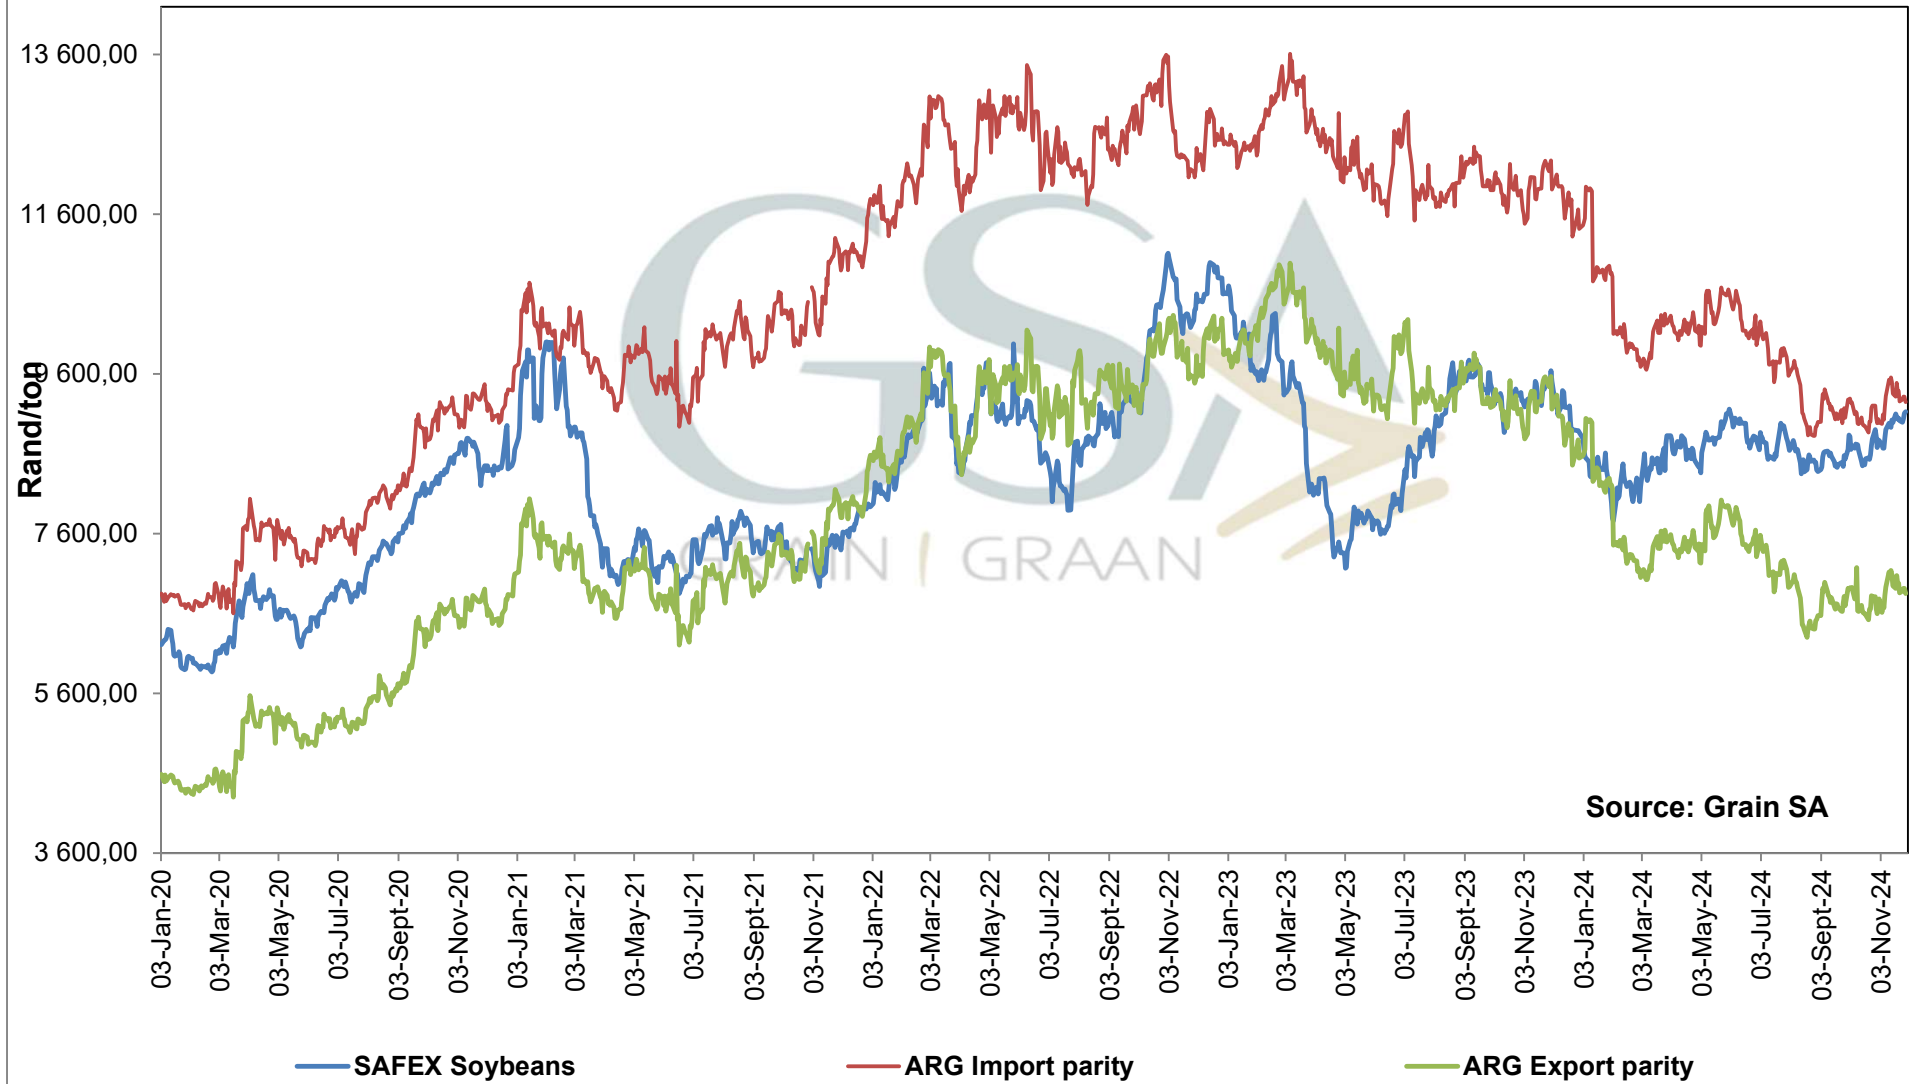

**PRICES OF ARGENTINIAN SOYBEAN SEED DELIVERED IN RANDFONTEIN
PRYSE VAN ARGENTYNSE SOJABOON SAAD GELEWER IN RANDFONTEIN**