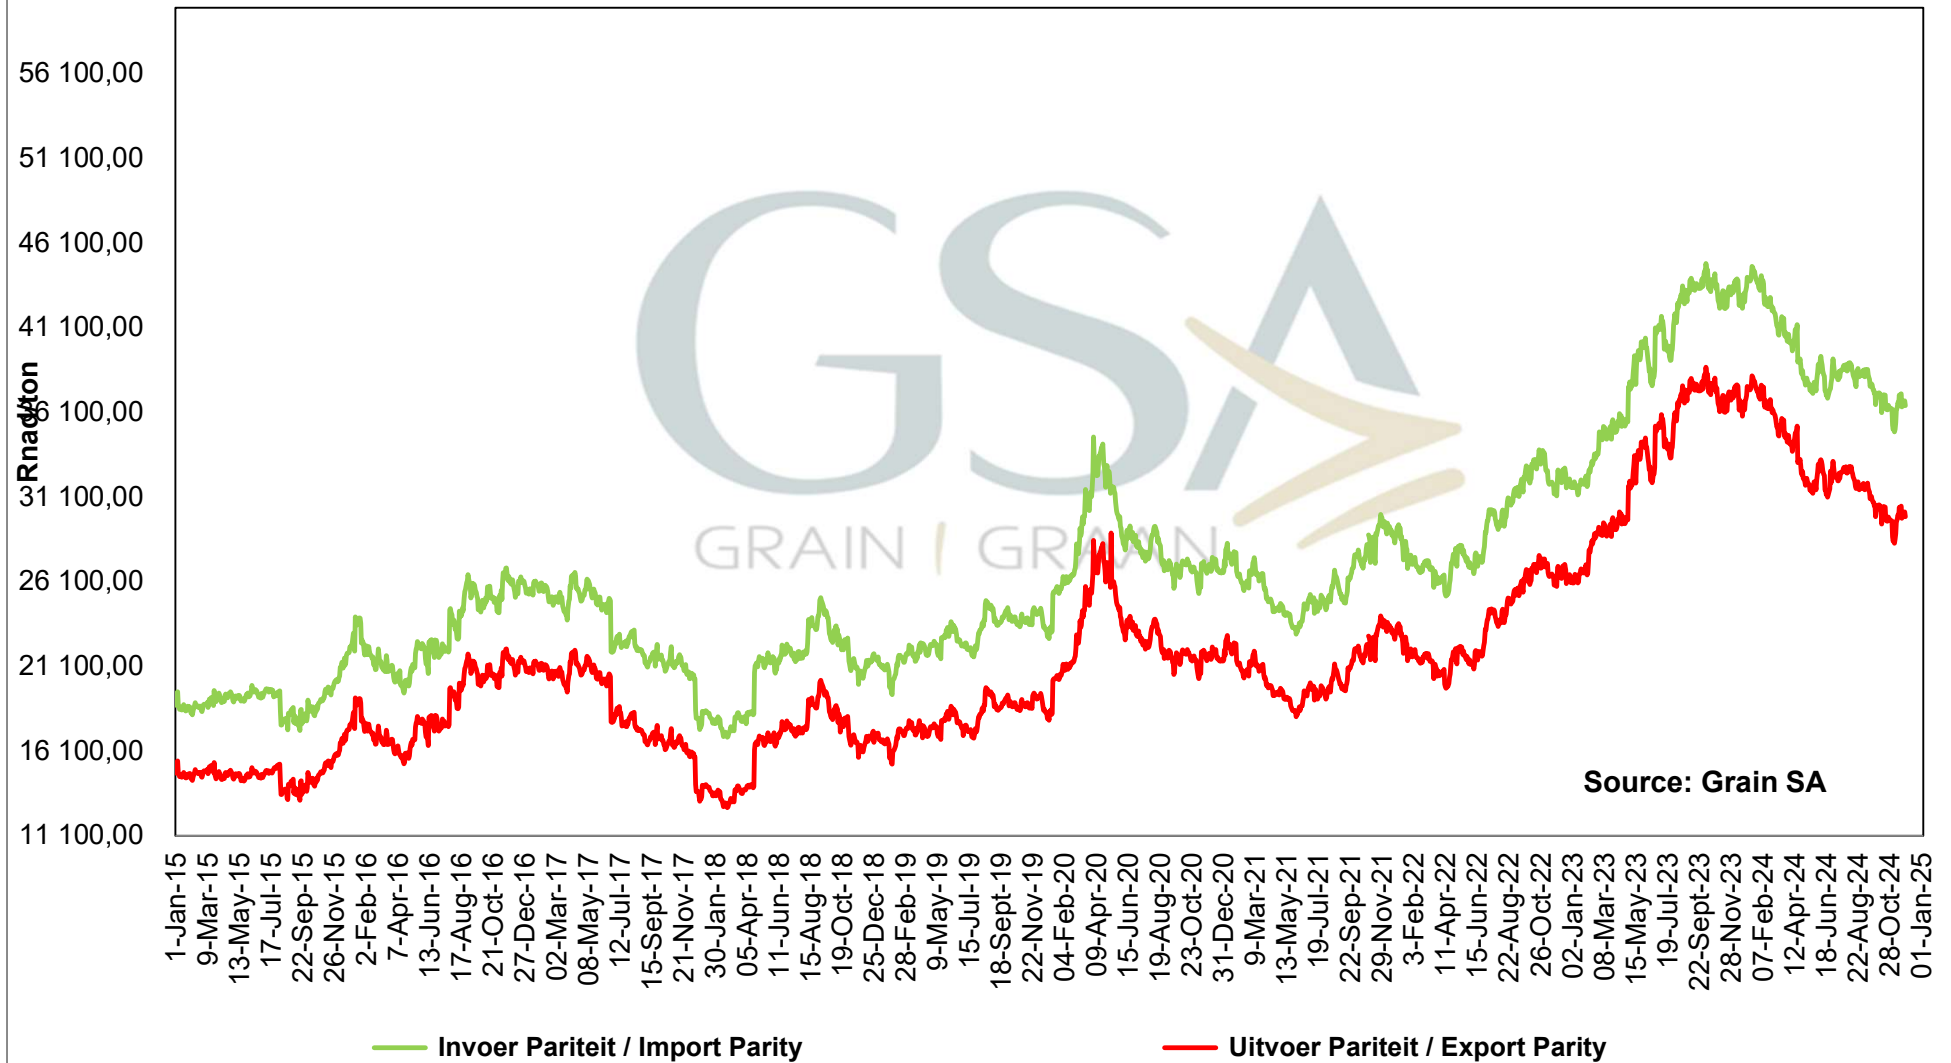

**PRICES OF PROCESSED AND GRADED USA CHOICE GRADE GROUNDNUTS (40/50)
(RANDFONTEIN)
PRYSE VAN UITGEDOP EN GESORTEERDE VSA KEURGRAAD GRONDBONE MET 'N PITGROOTTE
VAN 40/50 pitgrootte (RANDFONTEIN)**