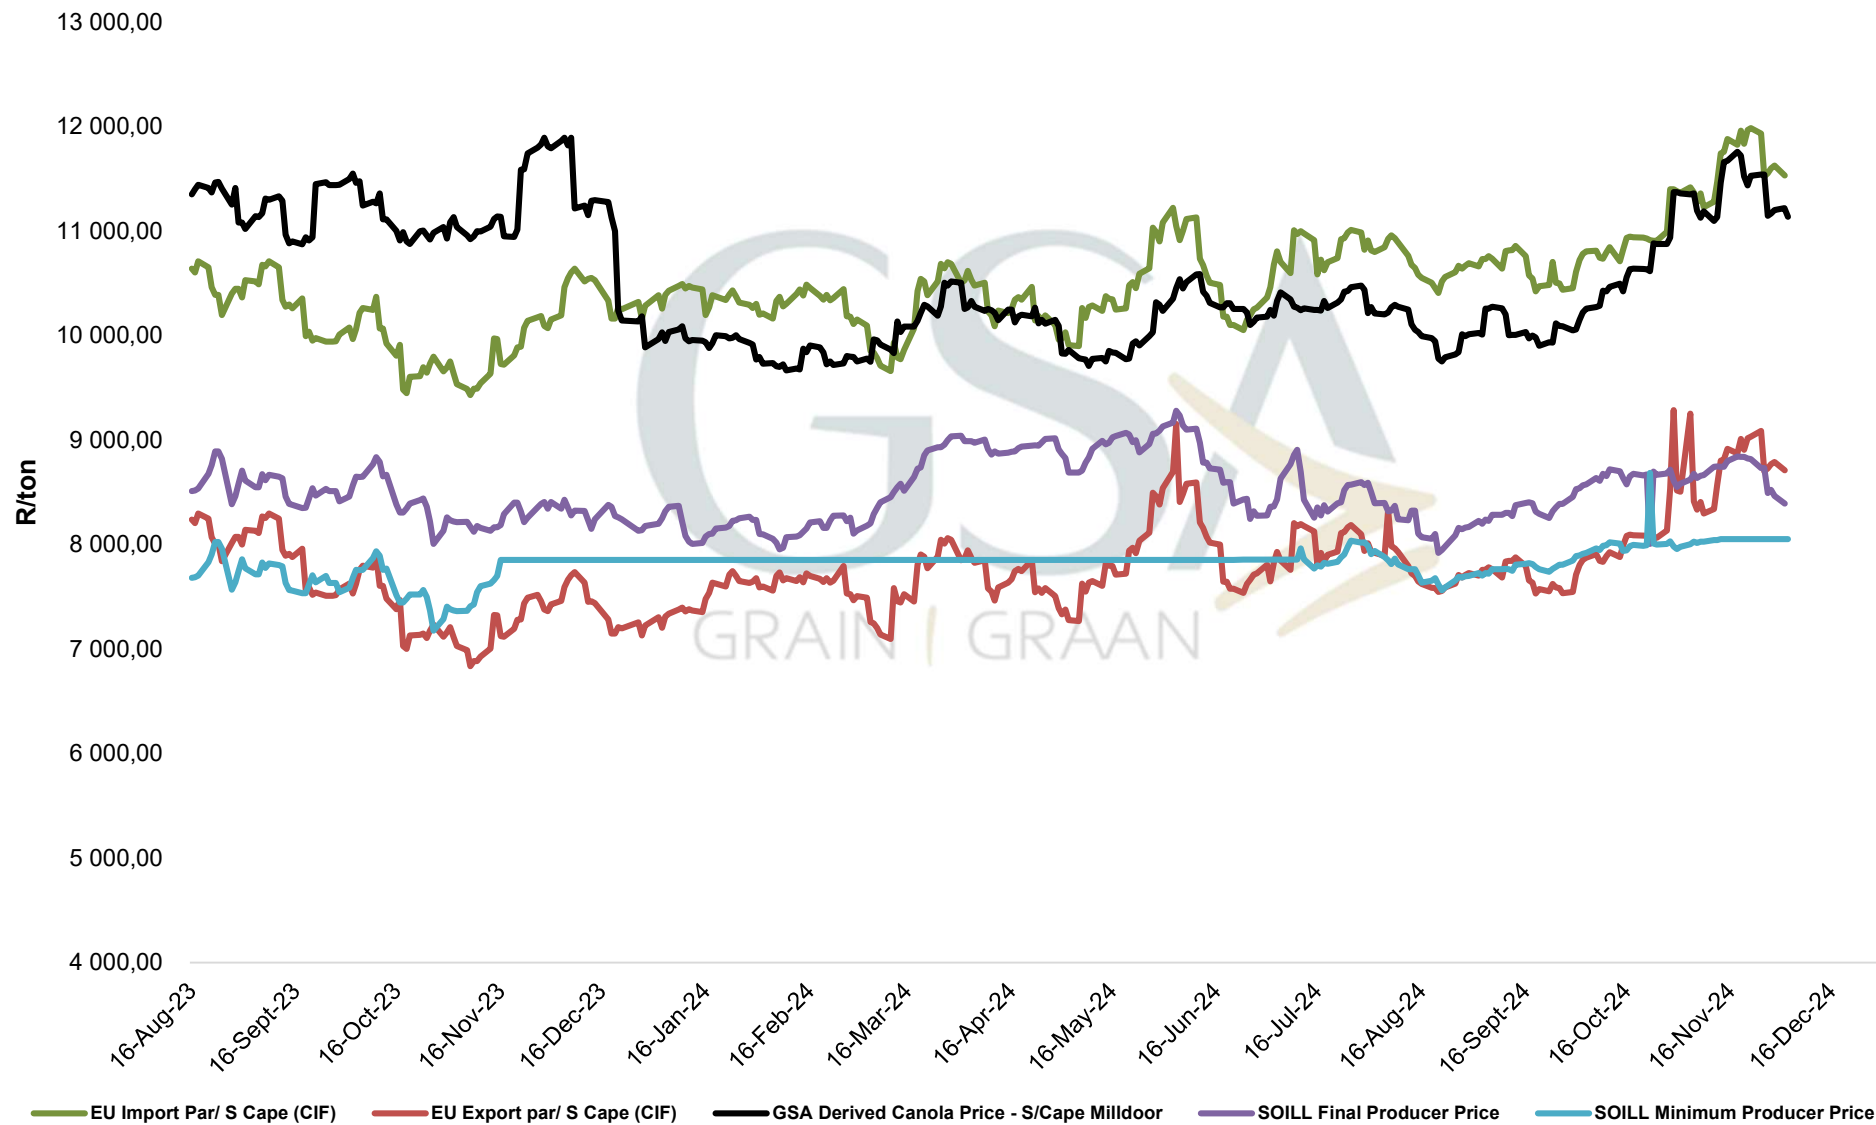

Prices of Canola in the Southern Cape (Swellendam) Kanolapryse in die Suid-Kaap (Swellendam)