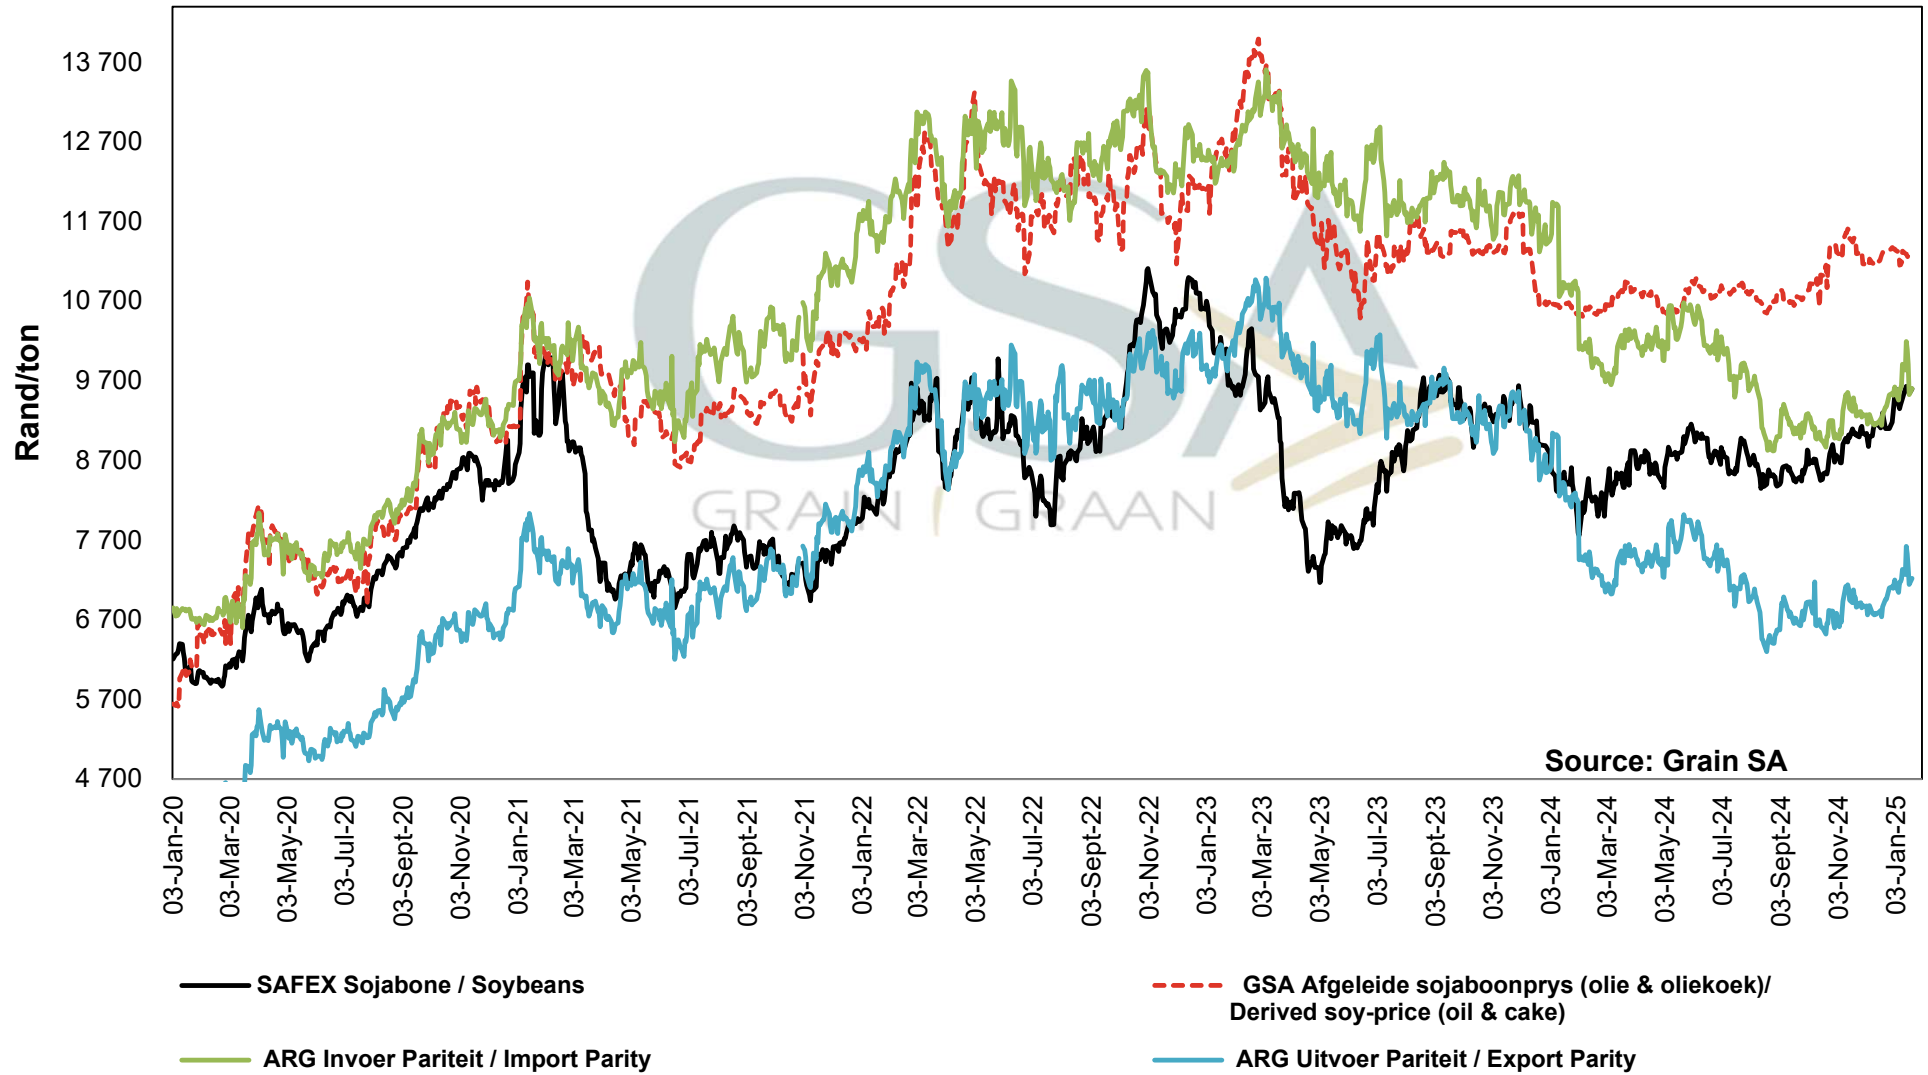

**PRICES OF DERIVED SOYBEAN DELIVERED IN RANDFONTEIN
PRYSE VAN AFGELEIDE SOJABONE GELEWER IN RANDFONTEIN**