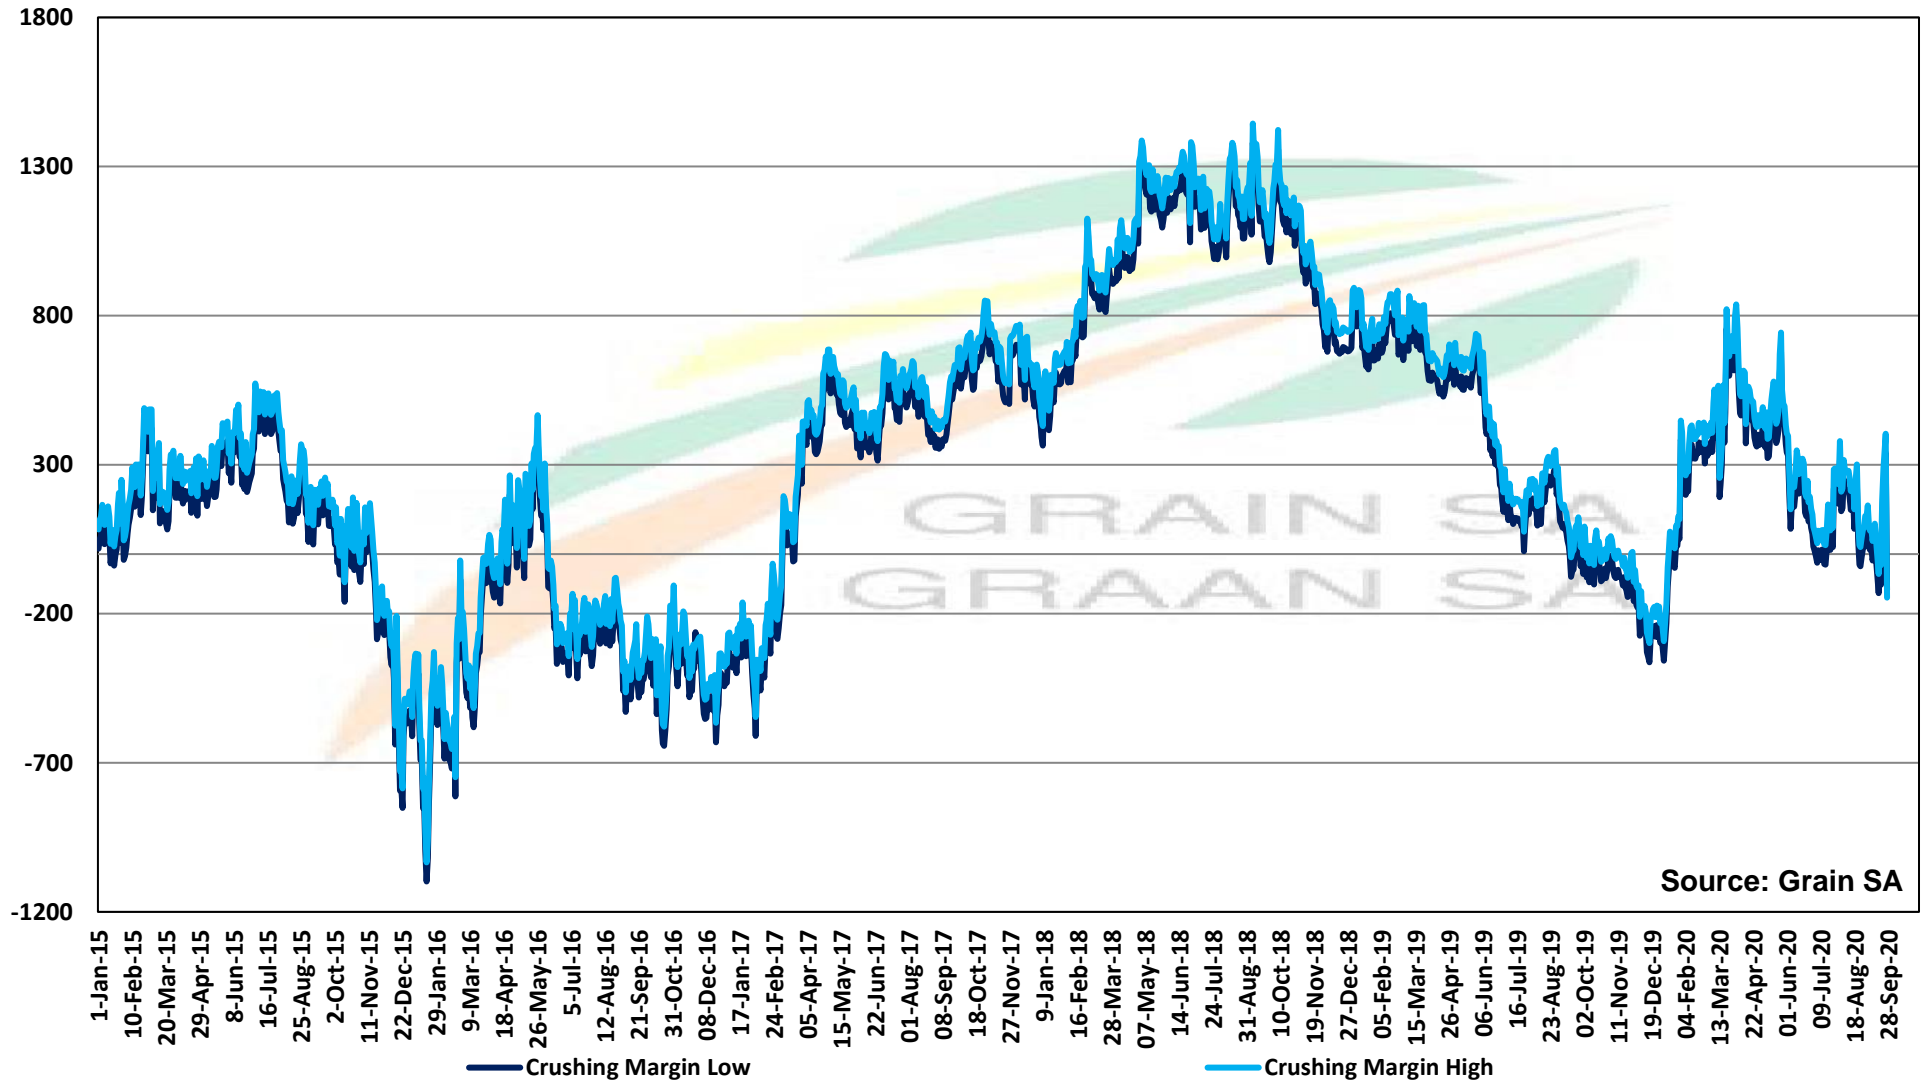

PRICES OF SOYBEAN CRUSHING MARGIN PRYSE VAN SOJABOON PERSMARGE

Source: Grain SA