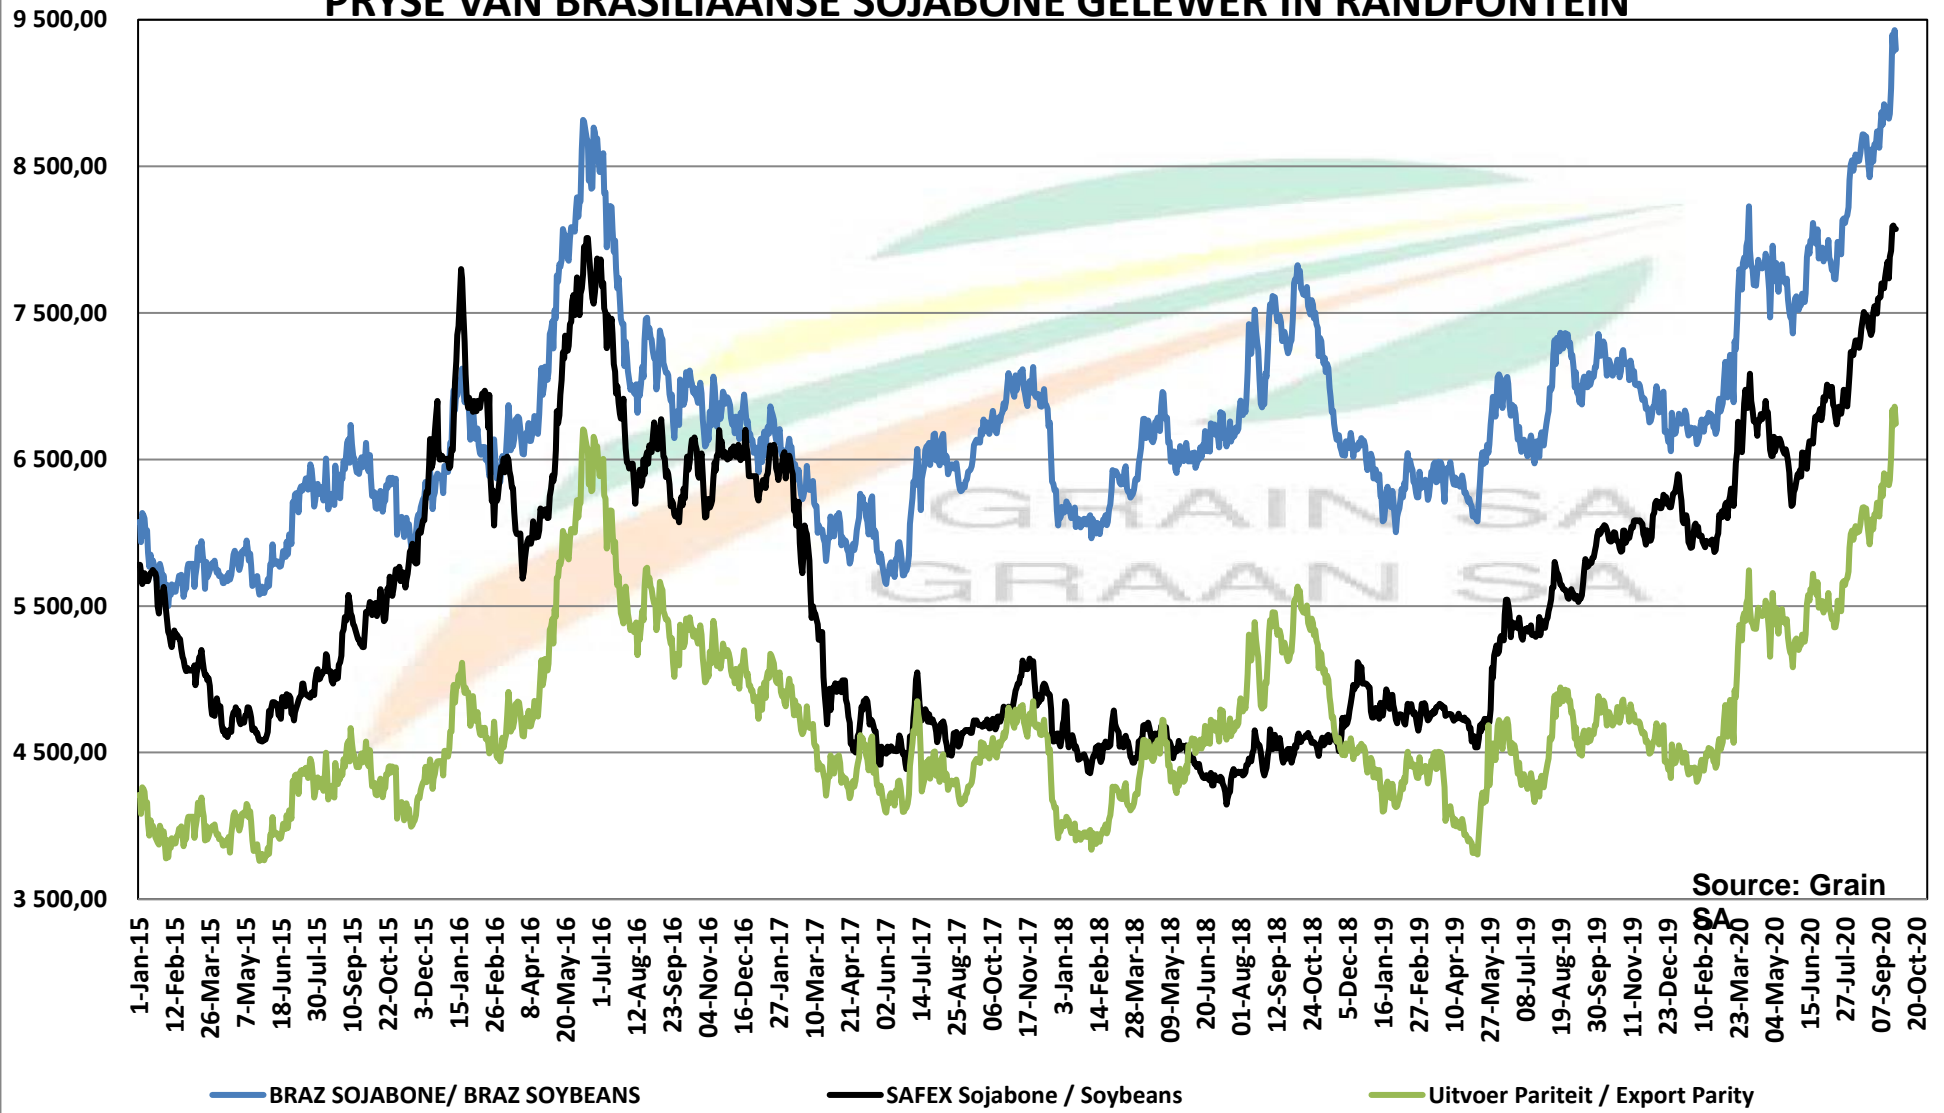

# PRICES OF DERIVED SOYBEAN DELIVERED IN RANDFONTEIN PRYSE VAN AFGELEIDE SOJABONE GELEWER IN RANDFONTEIN

Source: Grain SA

# PRICES OF SOYBEAN CRUSHING MARGIN PRYSE VAN SOJABOON PERSMARGE

Source: Grain SA

**PRICES OF BRAZILIAN SOYBEAN DELIVERED IN RANDFONTEIN**  
**PRYSE VAN BRASILIAANSE SOJABONE GELEWER IN RANDFONTEIN**

Source: Grain