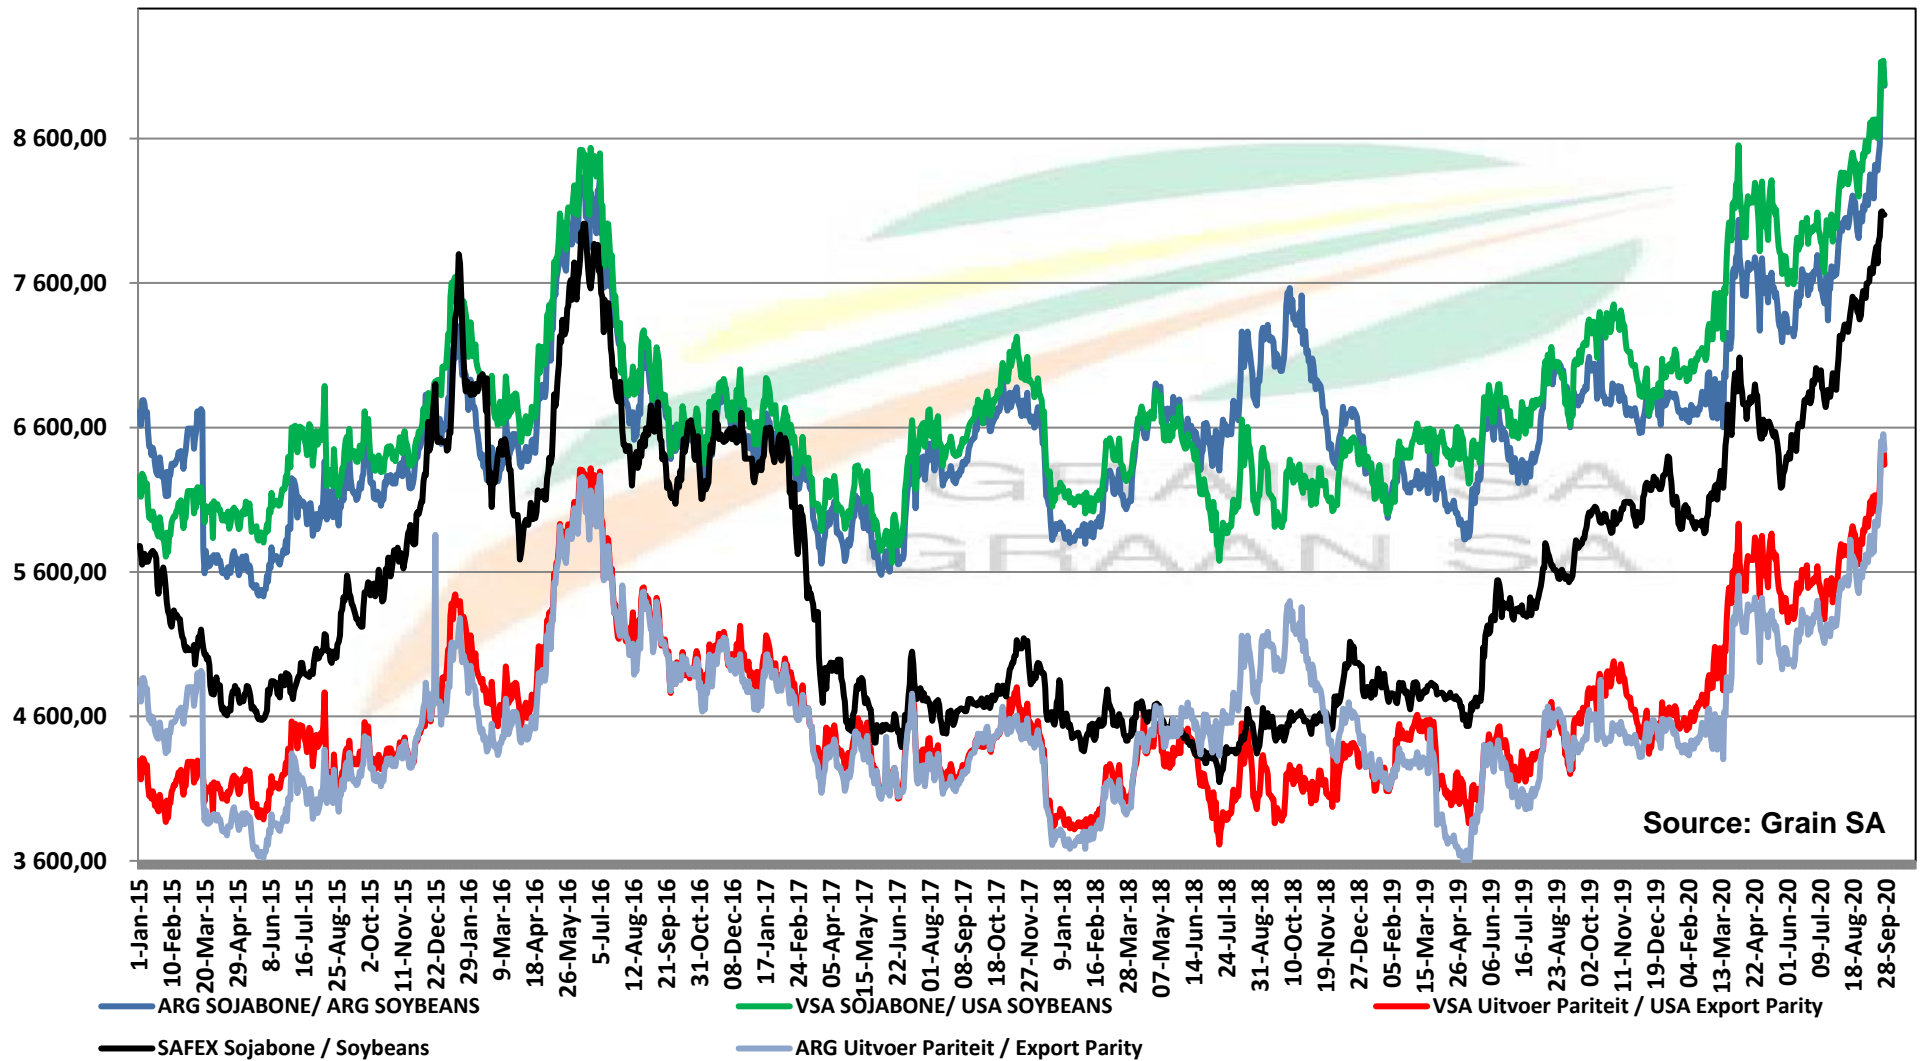

# PRICES OF EU SUNFLOWER SEED DELIVERED IN RANDFONTEIN PRYSE VAN EU SONNEBLOMSAAD GELEWER IN RANDFONTEIN

**PRICES OF EU SUNFLOWER SEED DELIVERED IN RANDFONTEIN**  
**PRYSE VAN EU SONNEBLOMSAAD GELEWER IN RANDFONTEIN**

# PRICES OF SOYBEAN SEED DELIVERED IN RANDFONTEIN PRYSE VAN SOJABOONSAAD GELEWER IN RANDFONTEIN

Source: Grain SA

**PRICES OF ARGENTINIAN SOYBEAN SEED DELIVERED IN RANDFONTEIN**  
**PRYSE VAN ARGENTYNSE SOJABOONSAAD GELEWER IN RANDFONTEIN**