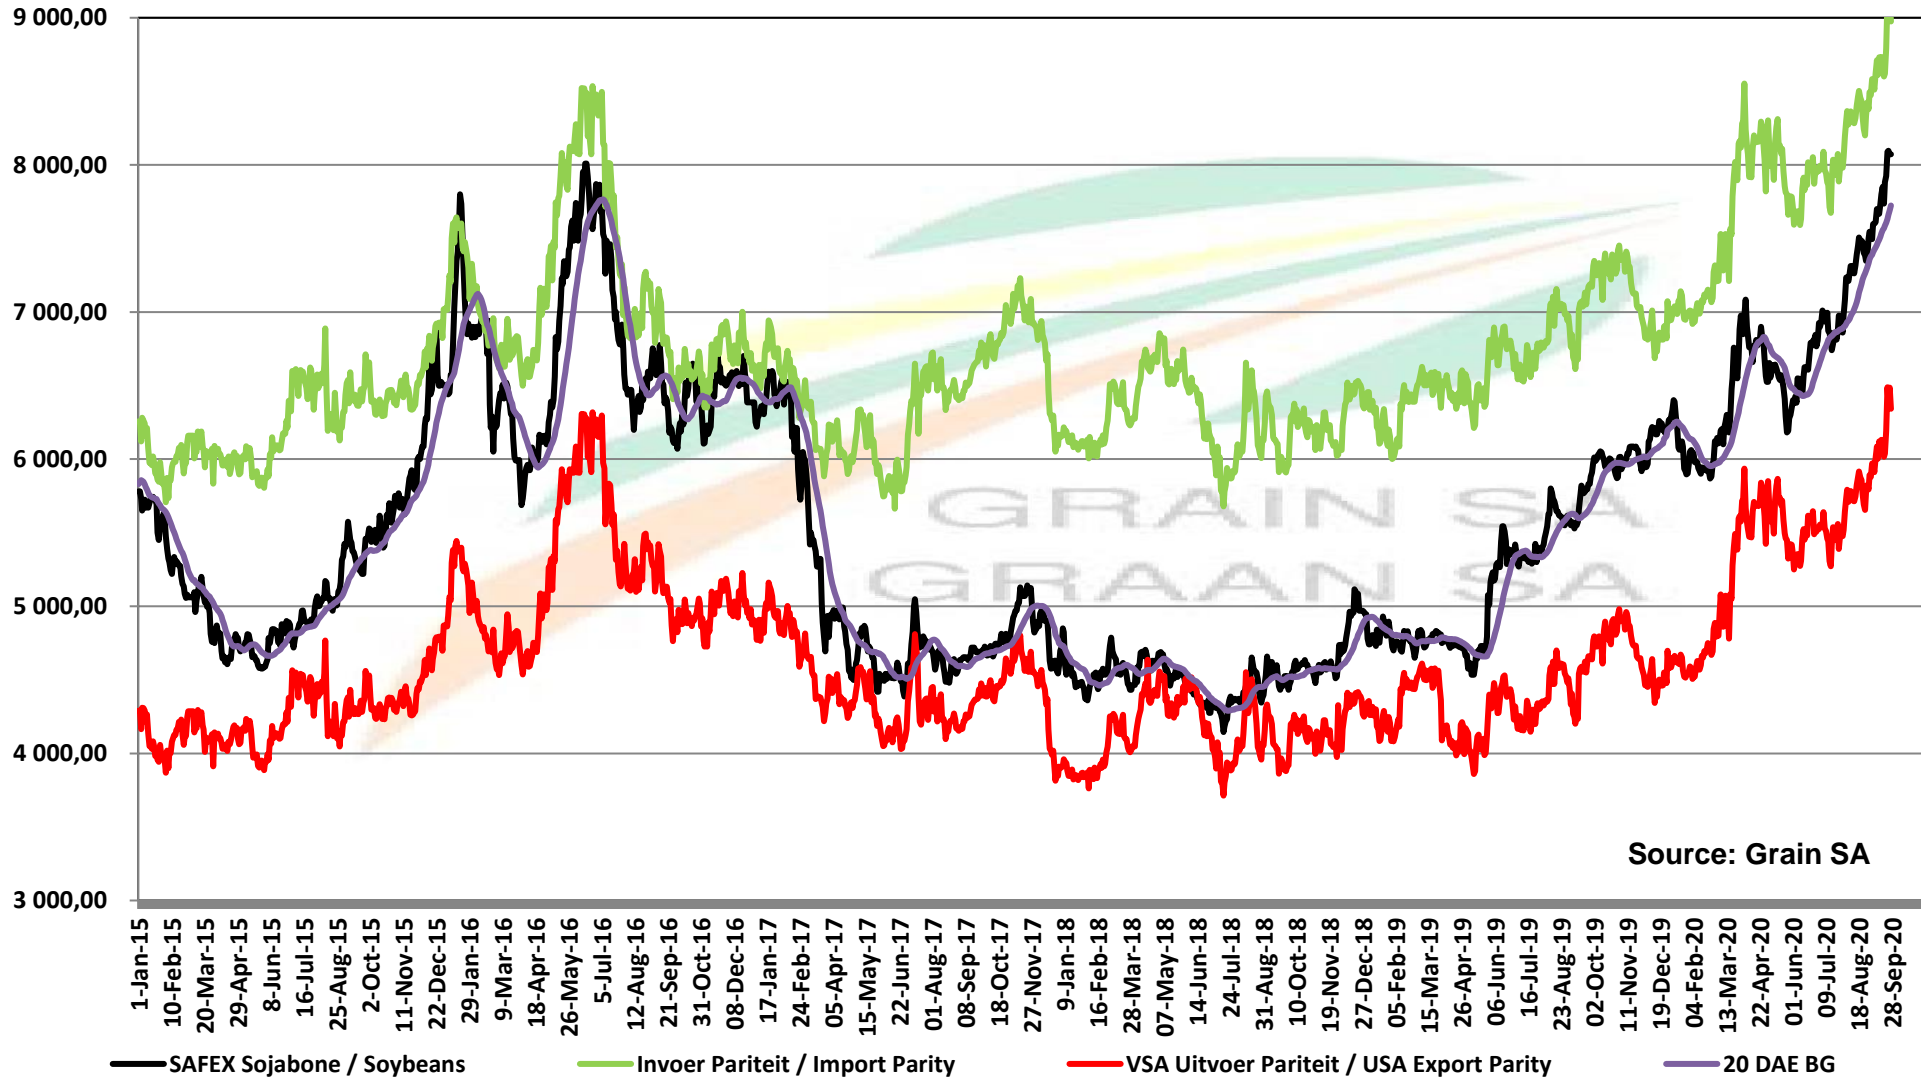

# PRICES OF EU SUNFLOWER SEED DELIVERED IN RANDFONTEIN PRYSE VAN EU SONNEBLOMSAAD GELEWER IN RANDFONTEIN

**PRICES OF EU SUNFLOWER SEED DELIVERED IN RANDFONTEIN**  
**PRYSE VAN EU SONNEBLOMSAAD GELEWER IN RANDFONTEIN**

# PRICES OF SOYBEAN SEED DELIVERED IN RANDFONTEIN PRYSE VAN SOJABOONSAAD GELEWER IN RANDFONTEIN

Source: Grain SA

**PRICES OF ARGENTINIAN SOYBEAN SEED DELIVERED IN RANDFONTEIN**  
**PRYSE VAN ARGENTYNSE SOJABOONSAAD GELEWER IN RANDFONTEIN**