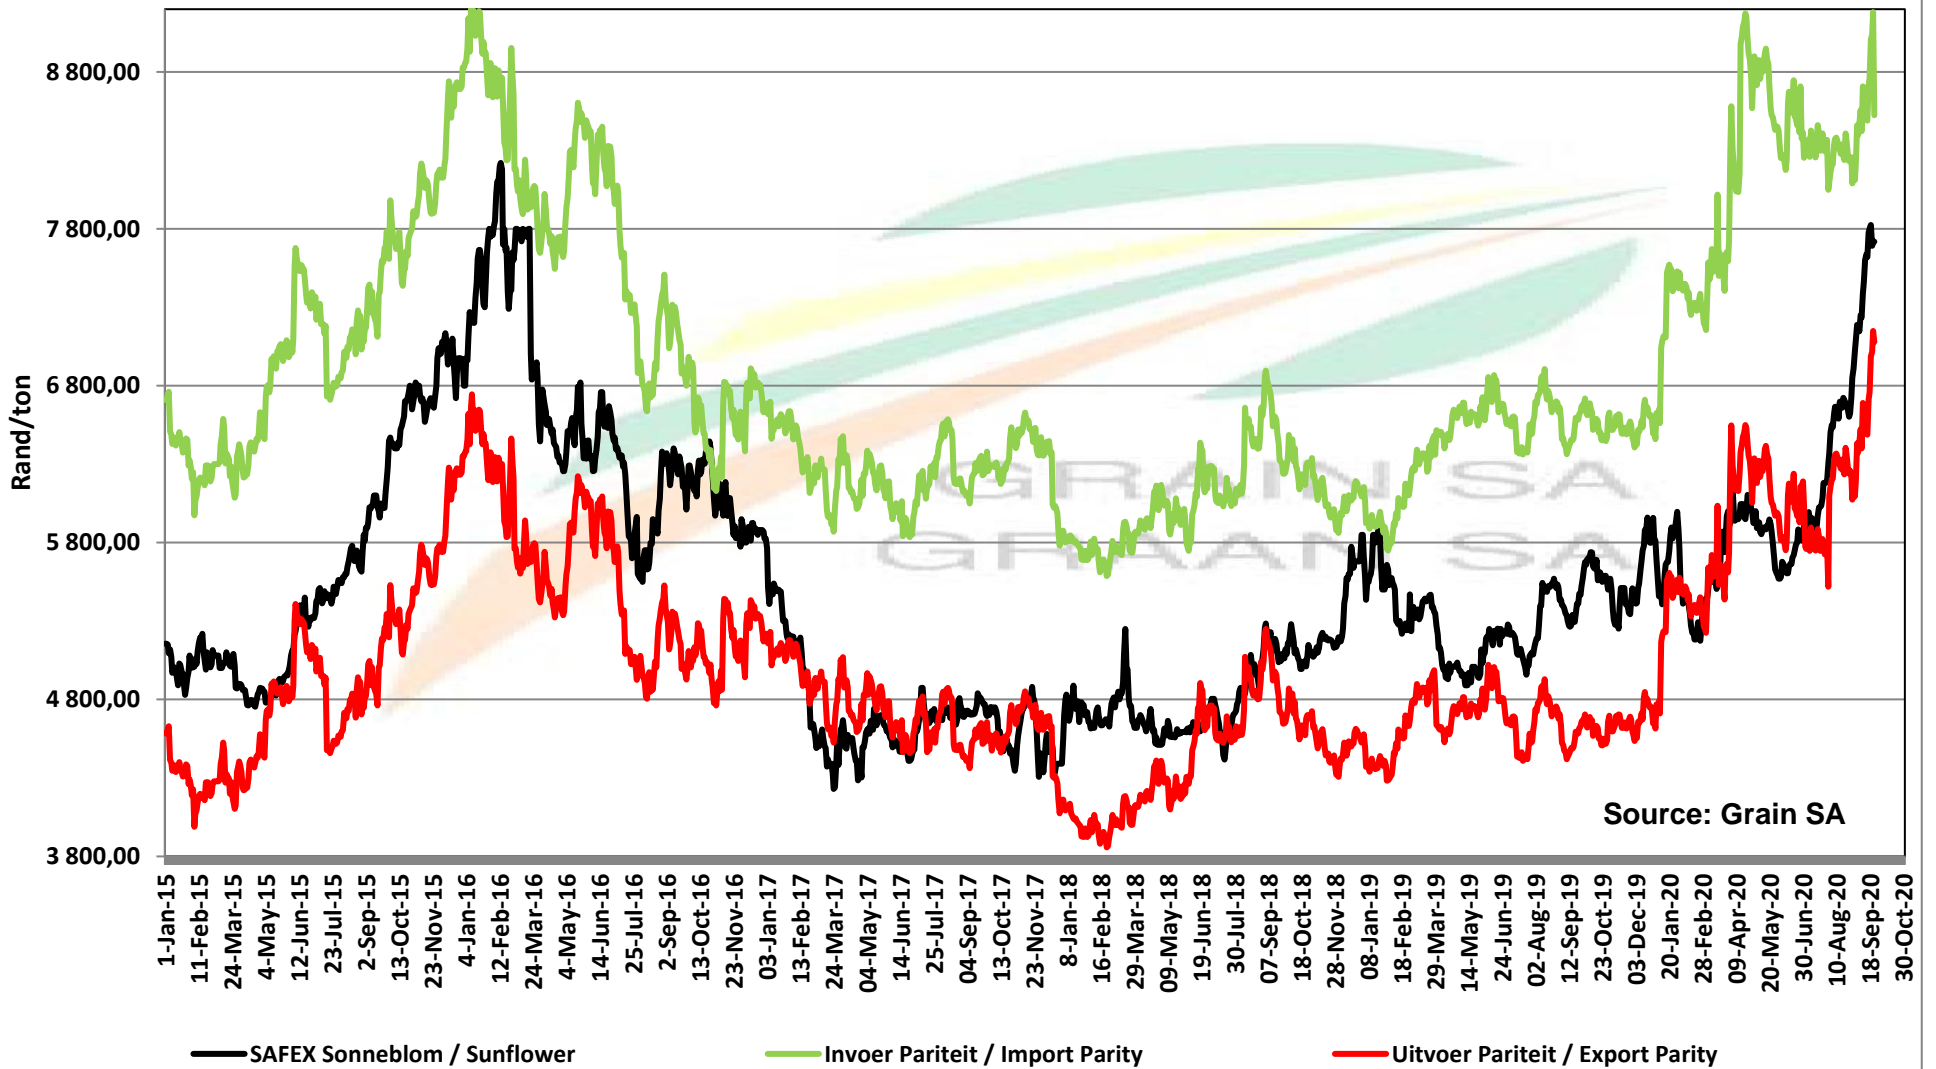

# PRICES OF EU SUNFLOWER SEED DELIVERED IN RANDFONTEIN PRYSE VAN EU SONNEBLOMSAAD GELEWER IN RANDFONTEIN

**PRICES OF EU SUNFLOWER SEED DELIVERED IN RANDFONTEIN**  
**PRYSE VAN EU SONNEBLOMSAAD GELEWER IN RANDFONTEIN**

# PRICES OF SOYBEAN SEED DELIVERED IN RANDFONTEIN PRYSE VAN SOJABOONSAAD GELEWER IN RANDFONTEIN

Source: Grain SA

**PRICES OF ARGENTINIAN SOYBEAN SEED DELIVERED IN RANDFONTEIN**  
**PRYSE VAN ARGENTYNSE SOJABOONSAAD GELEWER IN RANDFONTEIN**