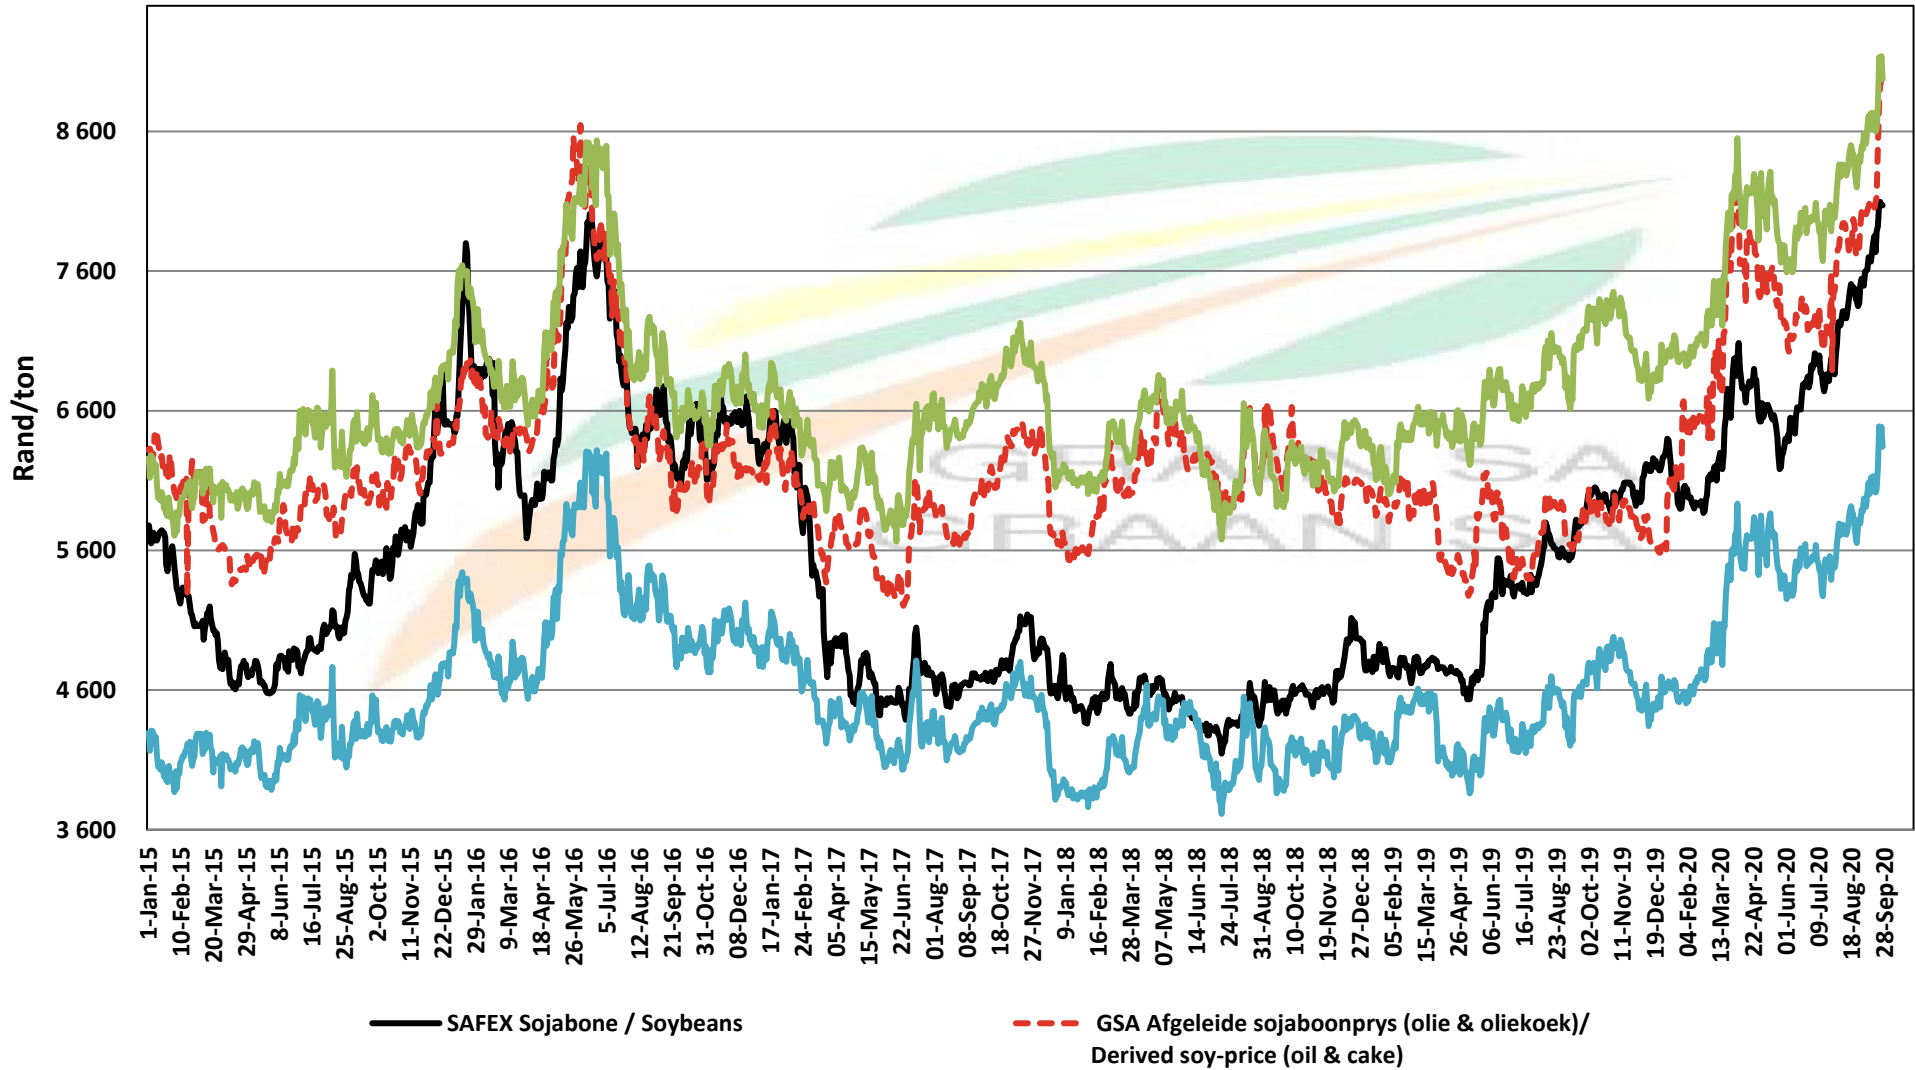

PRICES OF DERIVED SOYBEAN DELIVERED IN RANDFONTEIN PRYSE VAN AFGELEIDE SOJABONE GELEWER IN RANDFONTEIN

Source: Grain SA