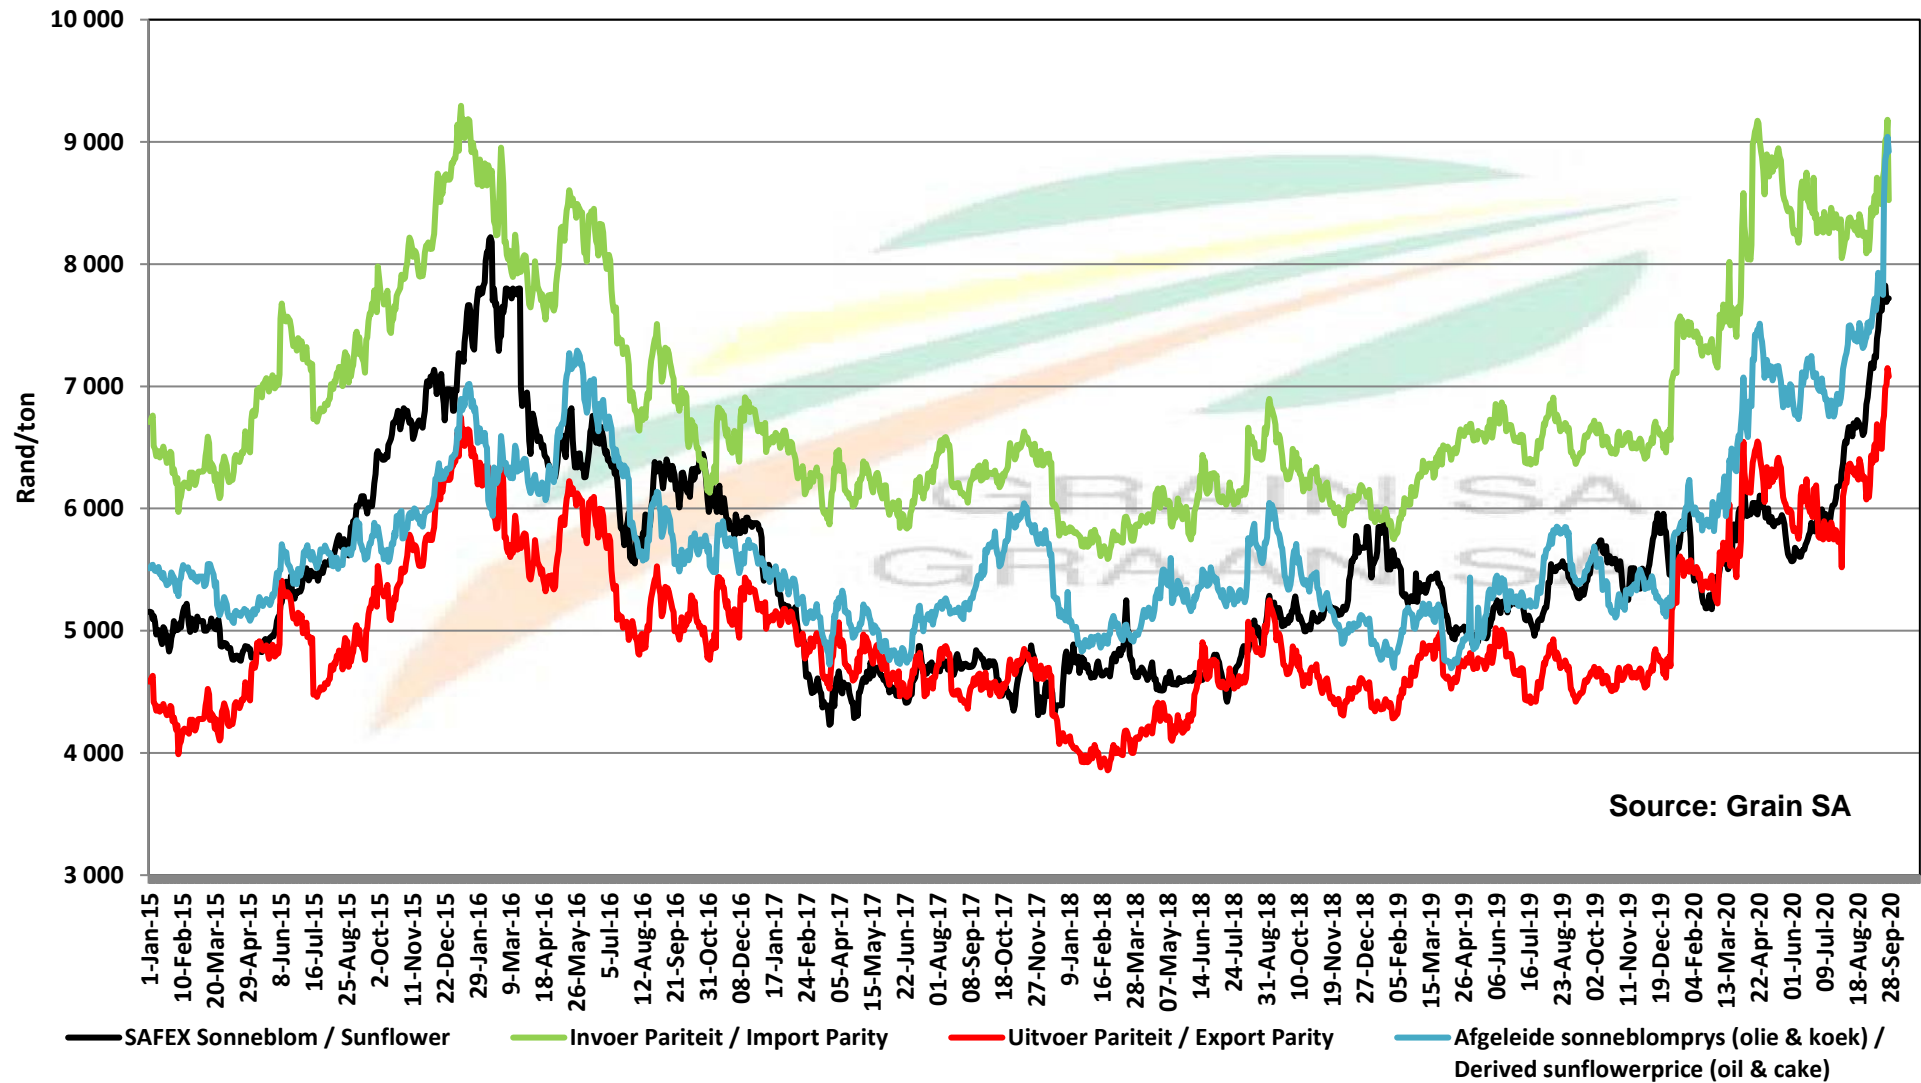

# PRICES OF EU SUNFLOWER SEED DELIVERED IN RANDFONTEIN PRYSE VAN EU SONNEBLOMSAAD GELEWER IN RANDFONTEIN

**PRICES OF EU SUNFLOWER SEED DELIVERED IN RANDFONTEIN**  
**PRYSE VAN EU SONNEBLOMSAAD GELEWER IN RANDFONTEIN**

# PRICES OF SOYBEAN SEED DELIVERED IN RANDFONTEIN PRYSE VAN SOJABOONSAAD GELEWER IN RANDFONTEIN

Source: Grain SA

**PRICES OF ARGENTINIAN SOYBEAN SEED DELIVERED IN RANDFONTEIN**  
**PRYSE VAN ARGENTYNSE SOJABOONSAAD GELEWER IN RANDFONTEIN**