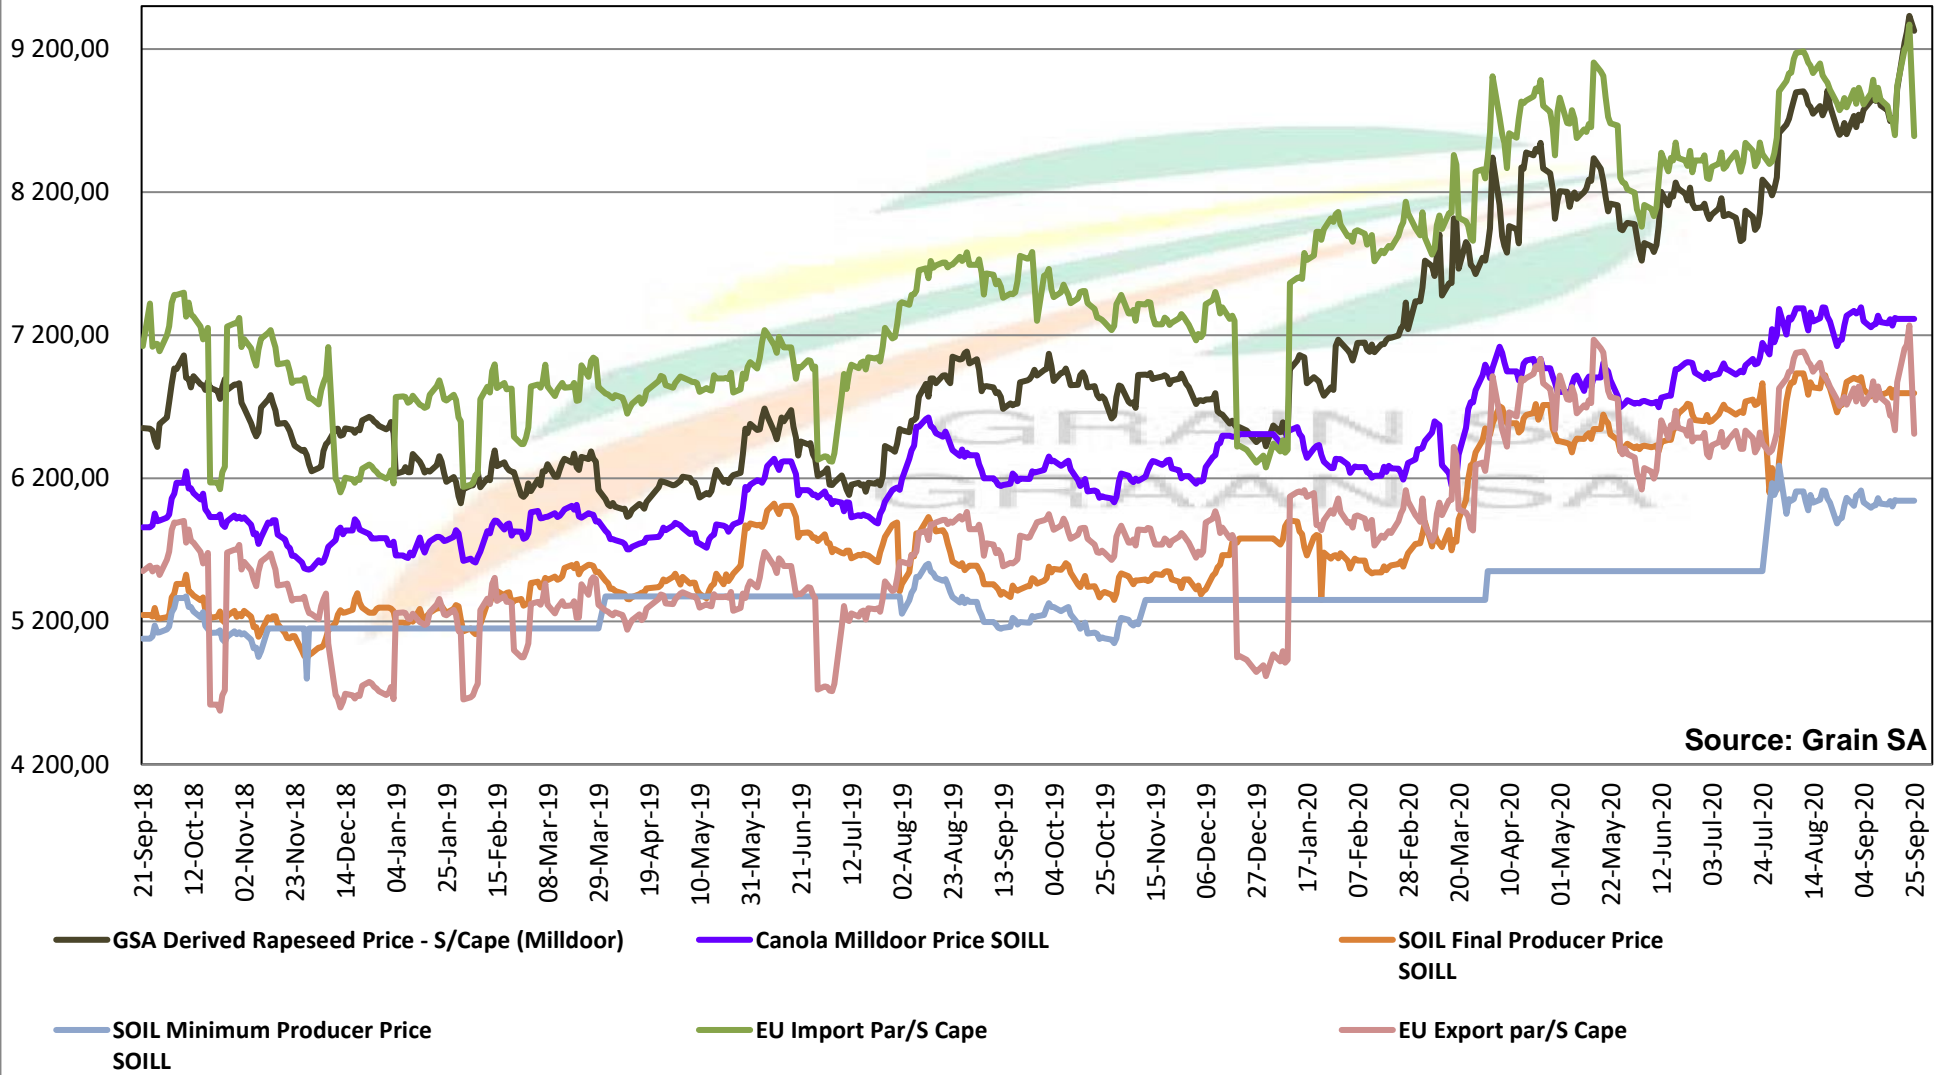

# PRICES OF SOYBEAN CRUSHING MARGIN PRYSE VAN SOJABOON PERSMARGE

Source: Grain SA

**PRICES OF BRAZILIAN SOYBEAN DELIVERED IN RANDFONTEIN**  
**PRYSE VAN BRASILIAANSE SOJABONE GELEWER IN RANDFONTEIN**

Source: Grain

— BRAZ SOJABONE/ BRAZ SOYBEANS      — SAFEX Sojabone / Soybeans      — Uitvoer Pariteit / Export Parity

Prices of Canola in the South Cape (Swellendam)  
 Canolapryse in die Suid-Kaap (Swellendam)

Source: Grain SA