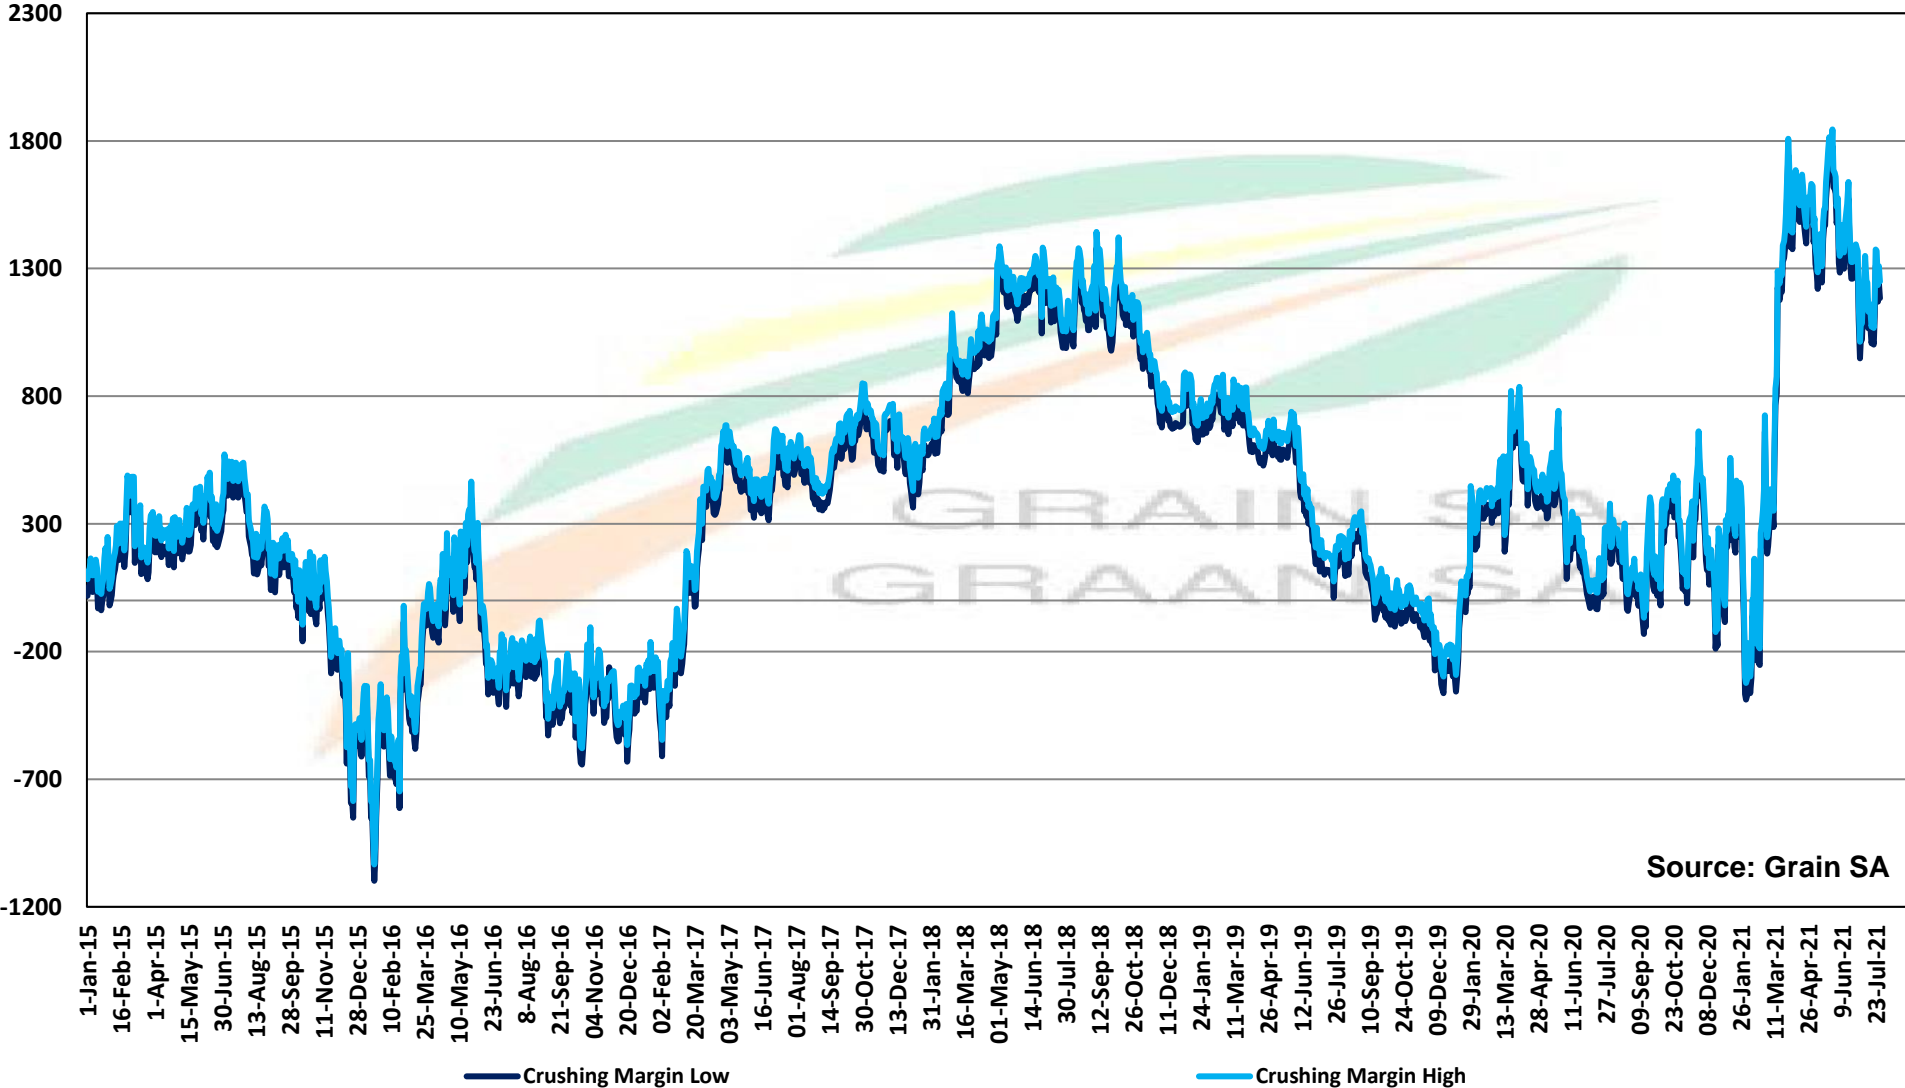

PRYSE VAN ARGENTYNSE SOJABOONSAAD GELEWER IN RANDFONTEIN

PRICES OF DERIVED SOYBEAN DELIVERED IN RANDFONTEIN PRYSE VAN AFGELEIDE SOJABONE GELEWER IN RANDFONTEIN

PRICES OF SOYBEAN CRUSHING MARGIN PRYSE VAN SOJABOON PERSMARGE