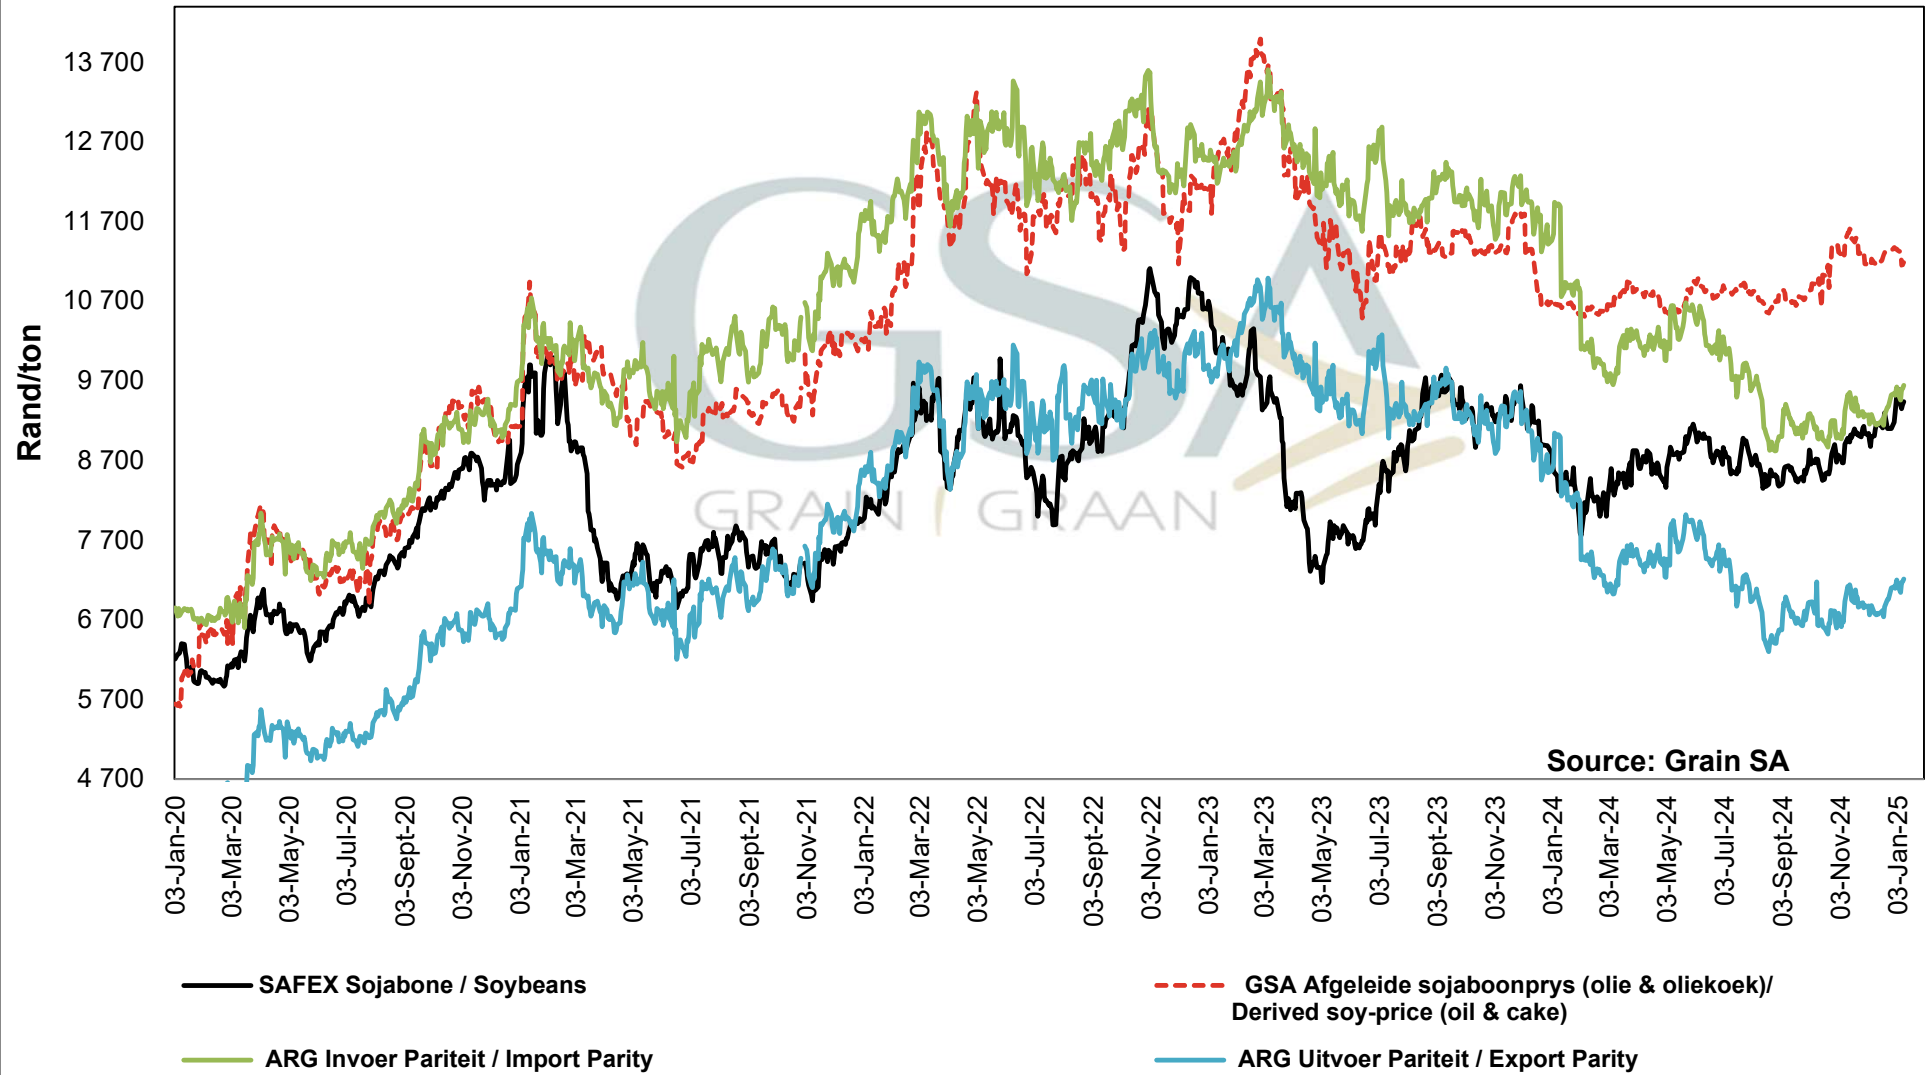

**PRICES OF DERIVED SOYBEAN DELIVERED IN RANDFONTEIN
PRYSE VAN AFGELEIDE SOJABONE GELEWER IN RANDFONTEIN**