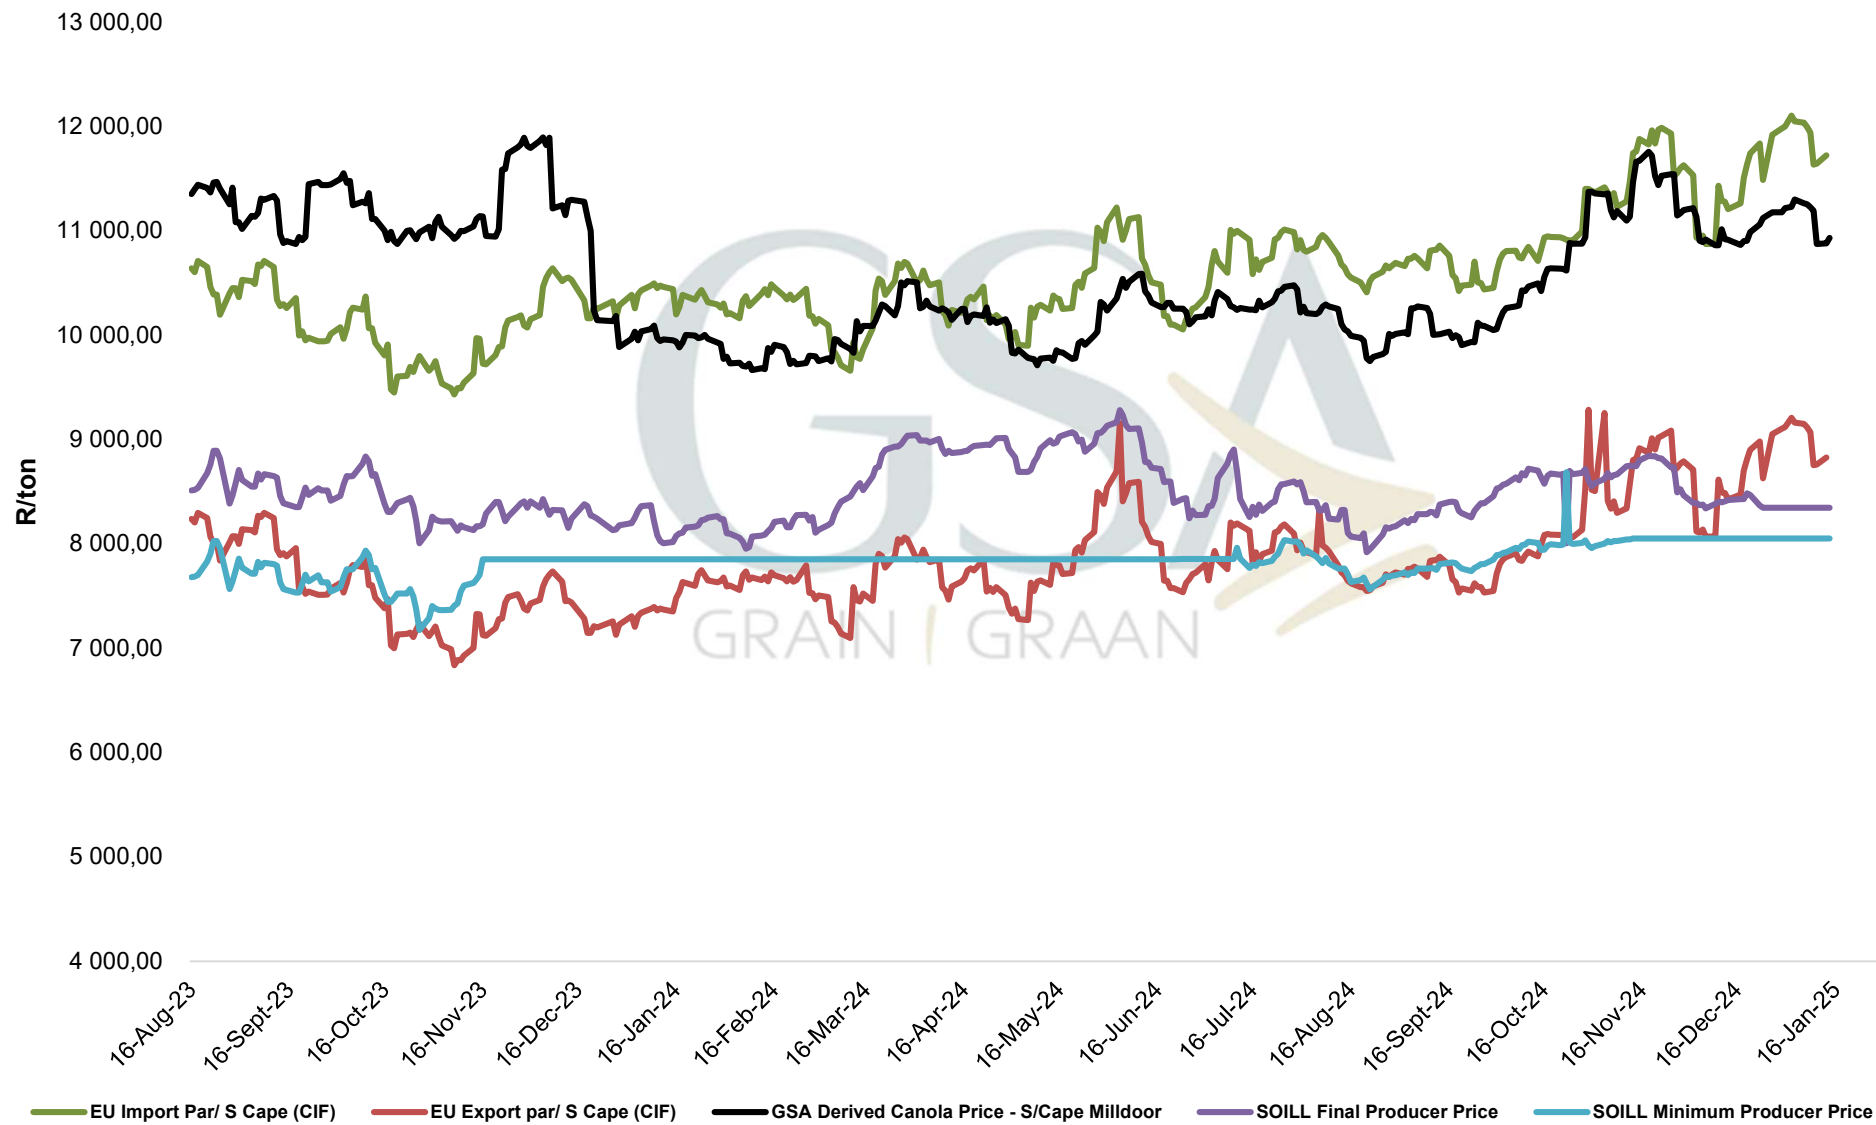

Prices of Canola in the Southern Cape (Swellendam) Kanolapryse in die Suid-Kaap (Swellendam)