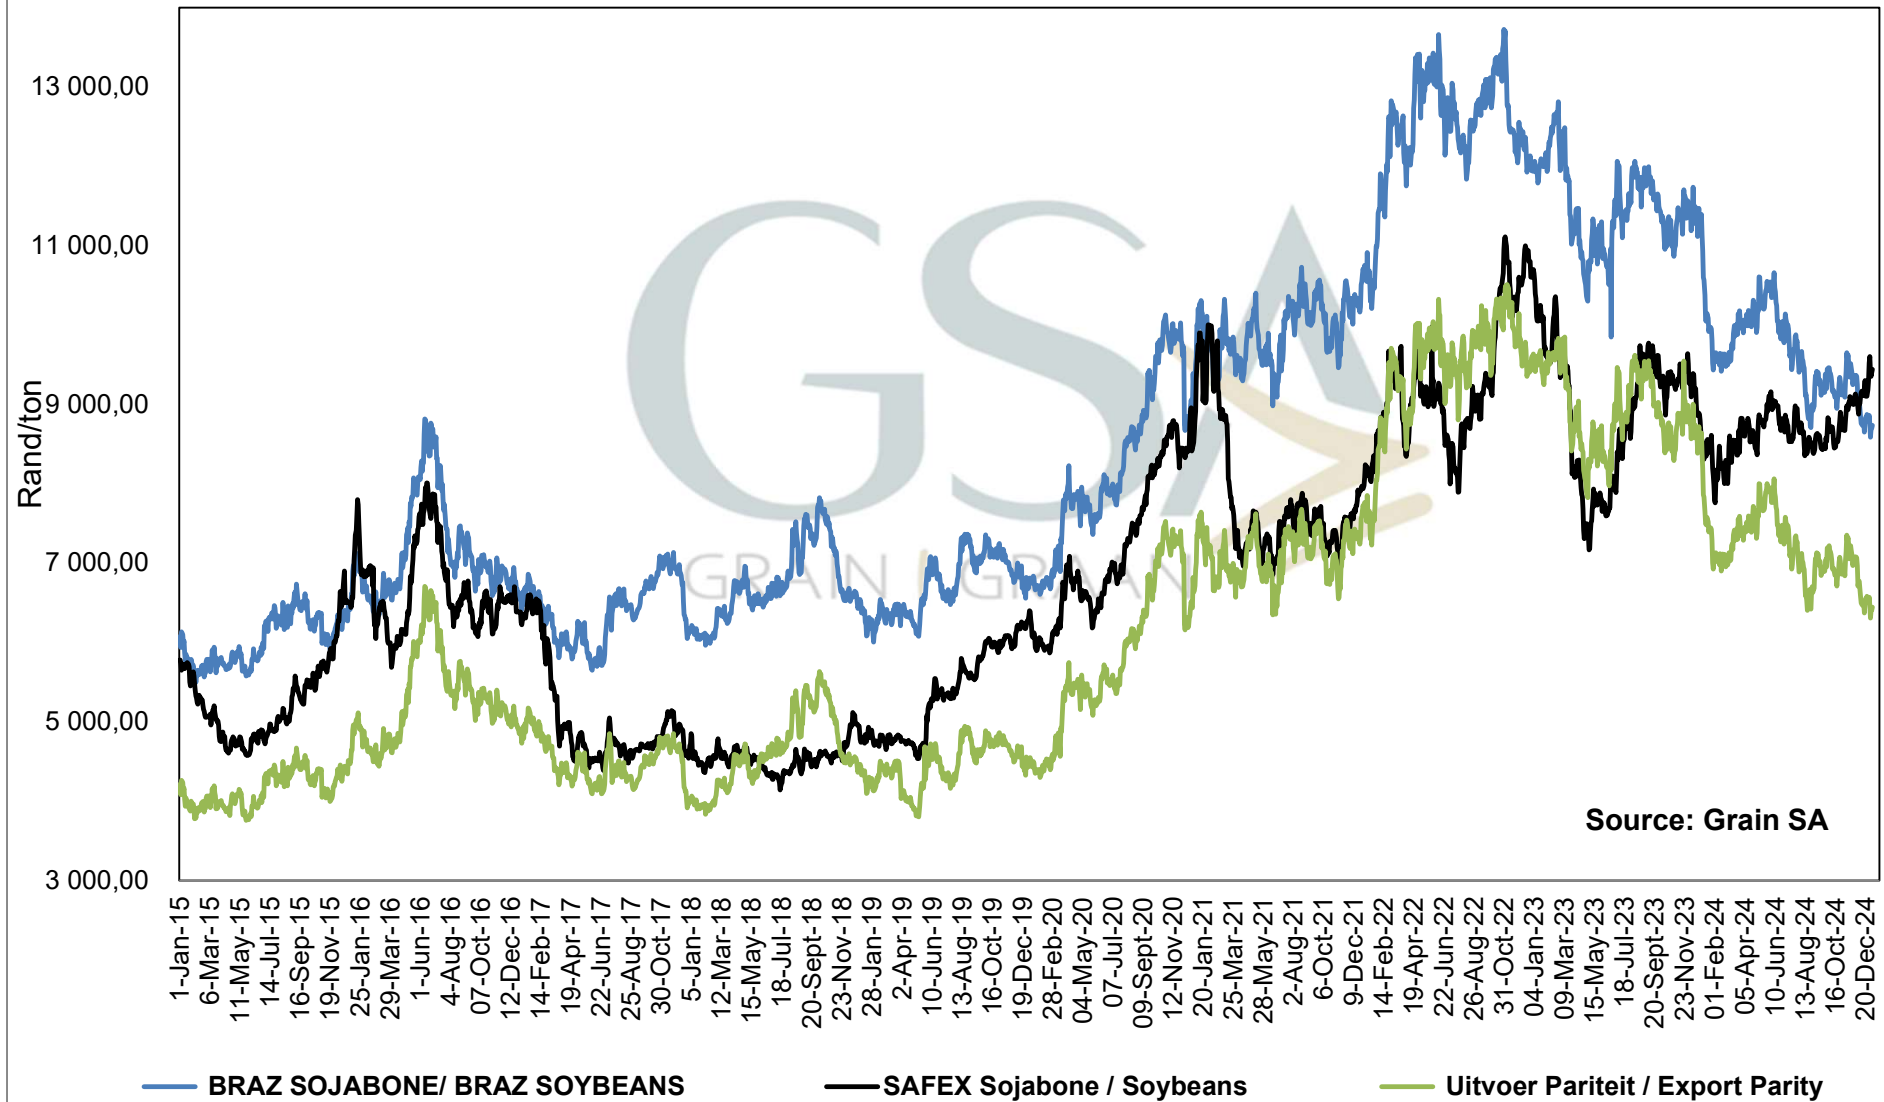

**PRICES OF BRAZILIAN SOYBEAN DELIVERED IN RANDFONTEIN
PRYSE VAN BRASILIAANSE SOJABONE GELEWER IN RANDFONTEIN**