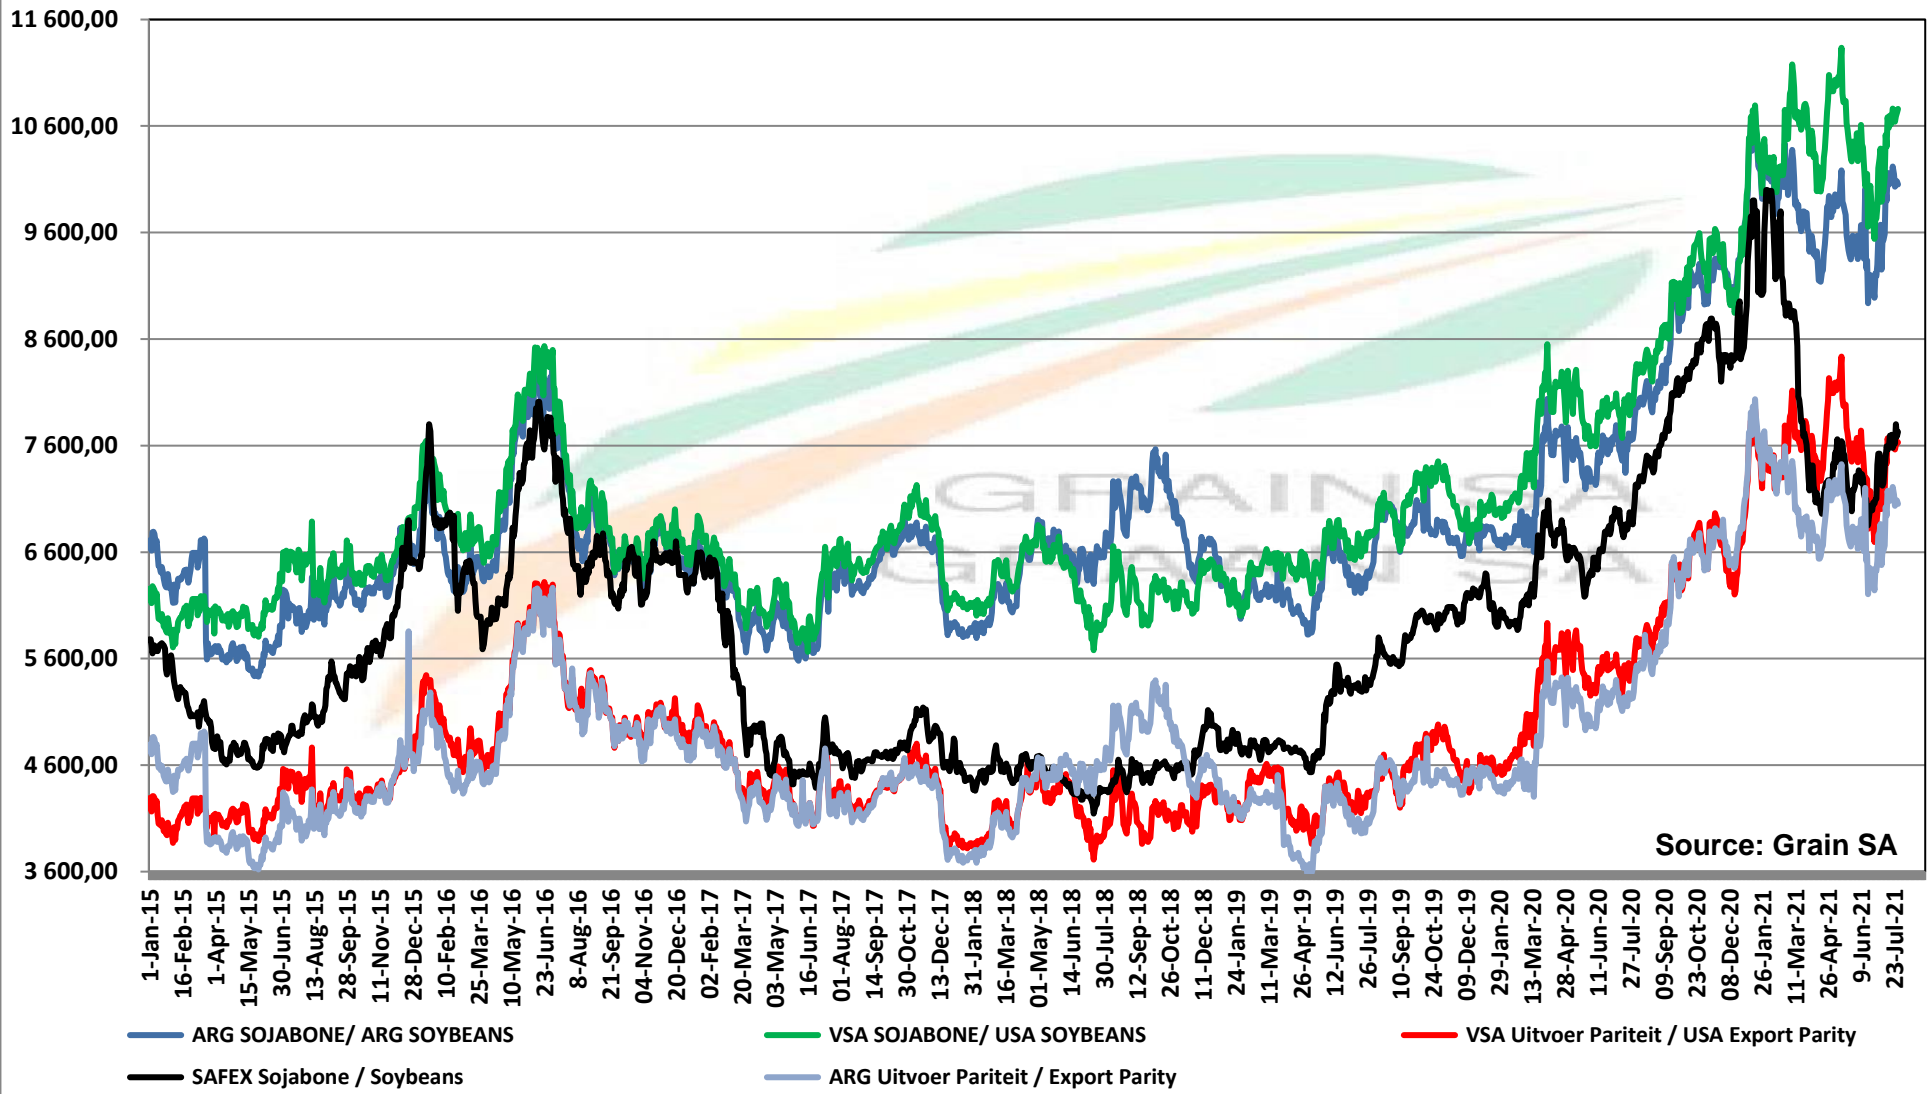

PRICES OF EU SUNFLOWER SEED DELIVERED IN RANDFONTEIN

PRYSE VAN EU SONNEBLOMSAAD GELEWER IN RANDFONTEIN

PRICES OF SOYBEAN SEED DELIVERED IN RANDFONTEIN PRYSE VAN SOJABOONSAAD GELEWER IN RANDFONTEIN

PRICES OF ARGENTINIAN SOYBEAN SEED DELIVERED IN RANDFONTEIN

PRYSE VAN ARGENTYNSE SOJABOONSAAD GELEWER IN RANDFONTEIN

PRICES OF DERIVED SOYBEAN DELIVERED IN RANDFONTEIN PRYSE VAN AFGELEIDE SOJABONE GELEWER IN RANDFONTEIN

PRICES OF SOYBEAN CRUSHING MARGIN PRYSE VAN SOJABOON PERSMARGE