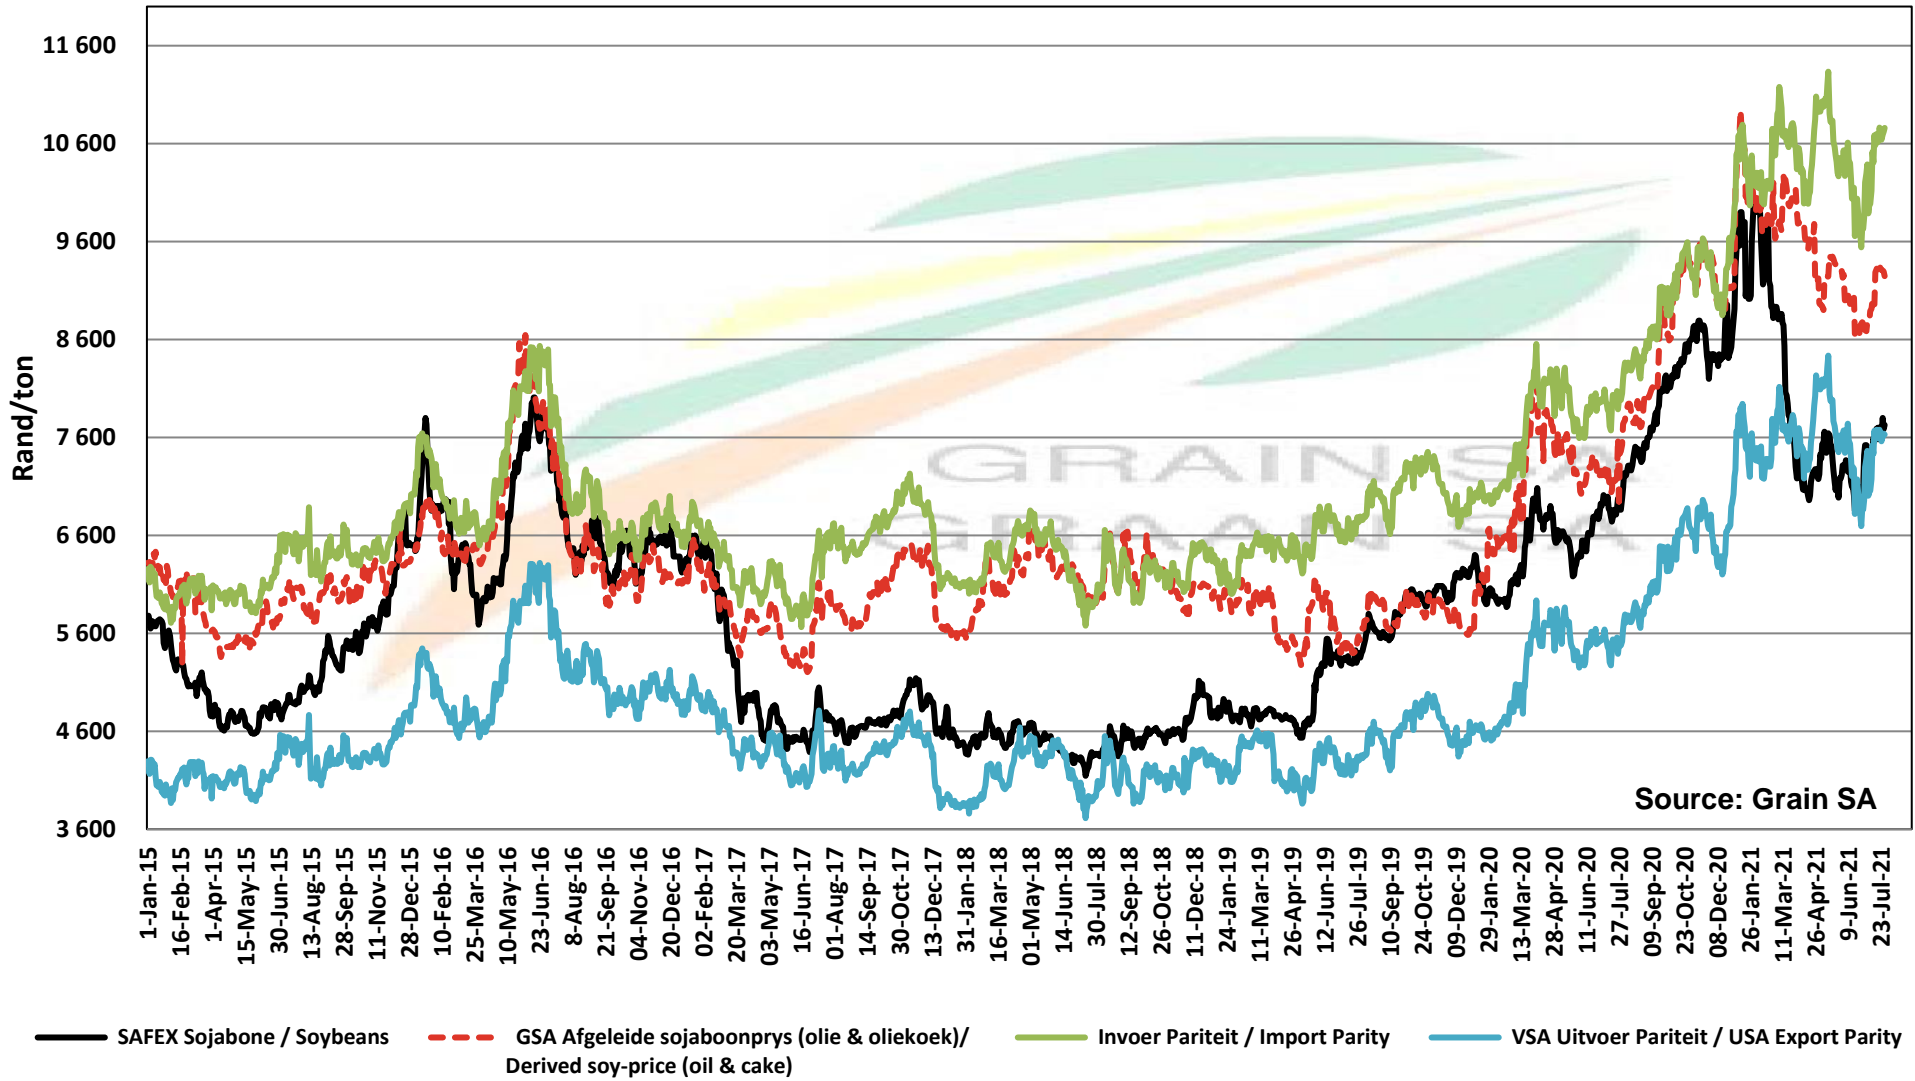

PRICES OF EU SUNFLOWER SEED DELIVERED IN RANDFONTEIN

PRYSE VAN EU SONNEBLOMSAAD GELEWER IN RANDFONTEIN

PRICES OF SOYBEAN SEED DELIVERED IN RANDFONTEIN PRYSE VAN SOJABOONSAAD GELEWER IN RANDFONTEIN

PRICES OF ARGENTINIAN SOYBEAN SEED DELIVERED IN RANDFONTEIN

PRYSE VAN ARGENTYNSE SOJABOONSAAD GELEWER IN RANDFONTEIN

PRICES OF DERIVED SOYBEAN DELIVERED IN RANDFONTEIN PRYSE VAN AFGELEIDE SOJABONE GELEWER IN RANDFONTEIN

PRICES OF SOYBEAN CRUSHING MARGIN PRYSE VAN SOJABOON PERSMARGE