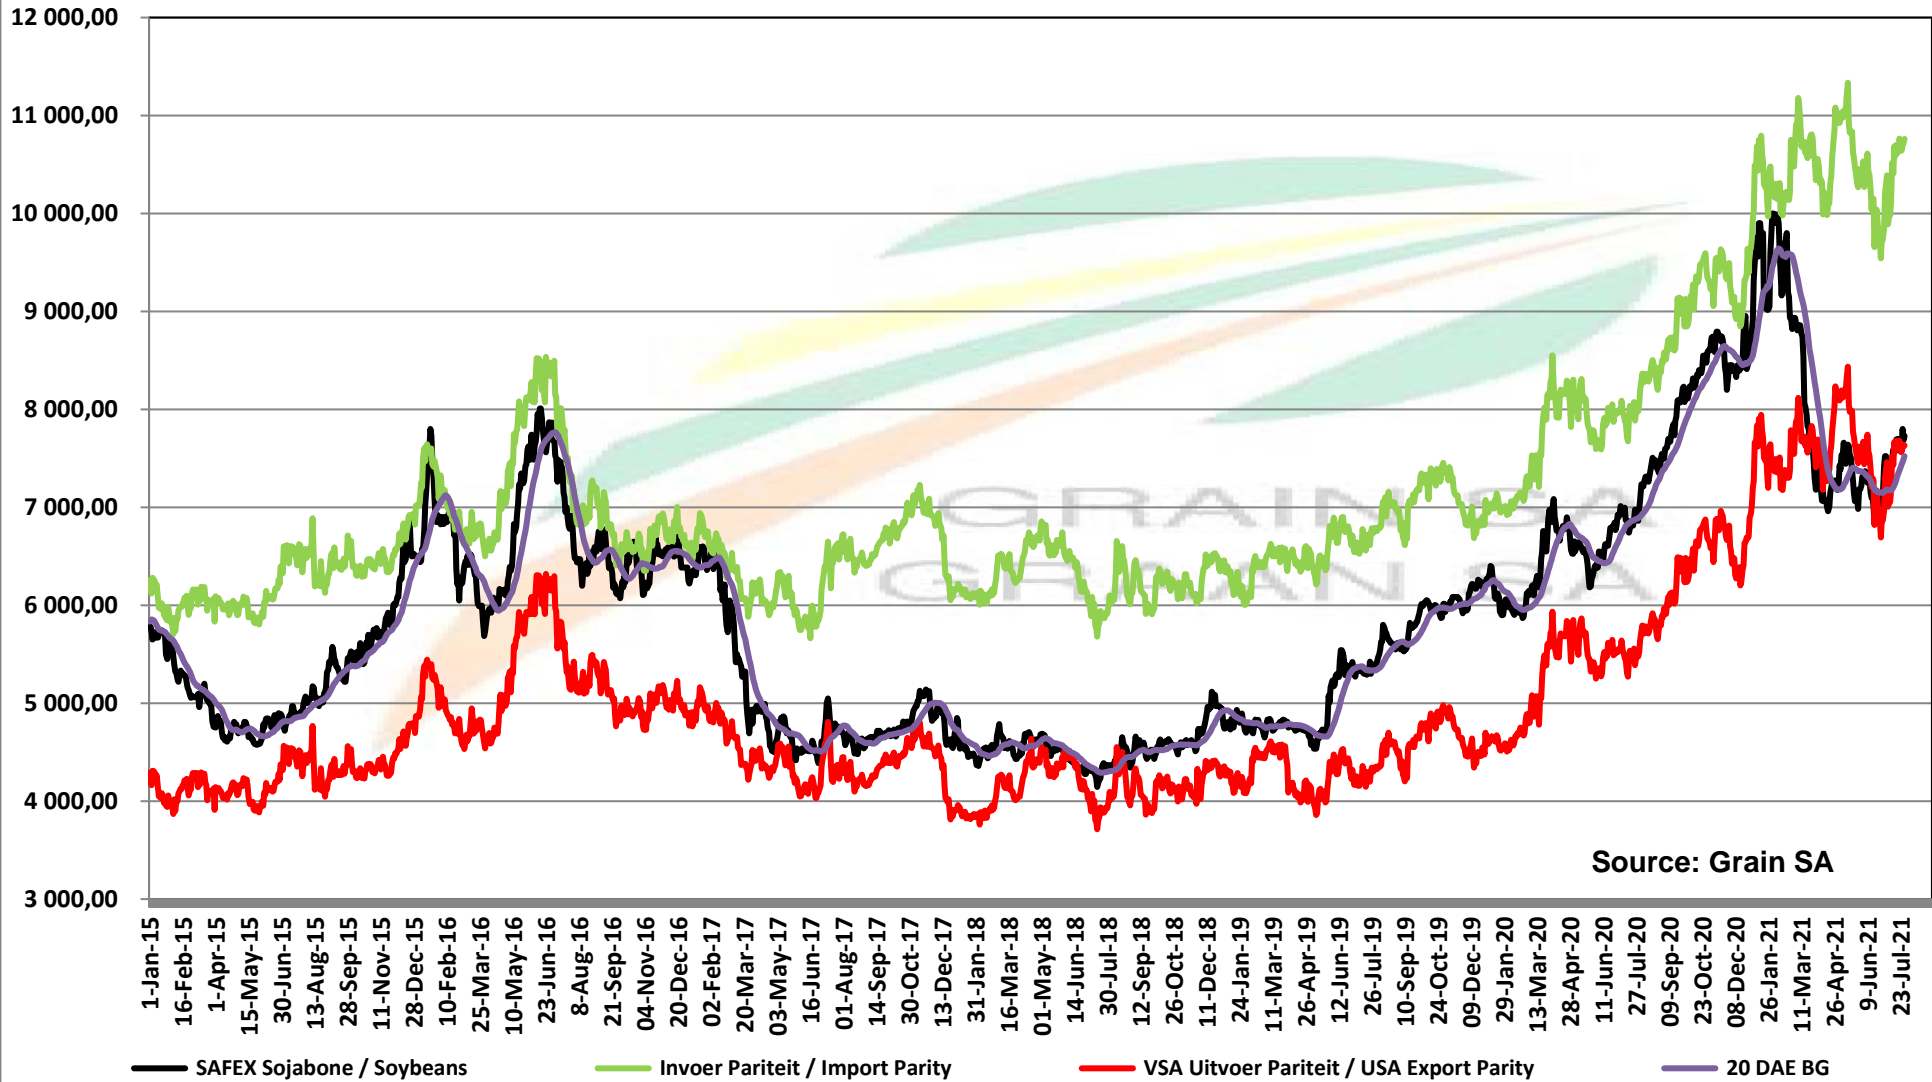

PRICES OF EU SUNFLOWER SEED DELIVERED IN RANDFONTEIN

PRYSE VAN EU SONNEBLOMSAAD GELEWER IN RANDFONTEIN

PRICES OF SOYBEAN SEED DELIVERED IN RANDFONTEIN PRYSE VAN SOJABOONSAAD GELEWER IN RANDFONTEIN

PRICES OF ARGENTINIAN SOYBEAN SEED DELIVERED IN RANDFONTEIN

PRYSE VAN ARGENTYNSE SOJABOONSAAD GELEWER IN RANDFONTEIN

PRICES OF DERIVED SOYBEAN DELIVERED IN RANDFONTEIN PRYSE VAN AFGELEIDE SOJABONE GELEWER IN RANDFONTEIN

PRICES OF SOYBEAN CRUSHING MARGIN PRYSE VAN SOJABOON PERSMARGE