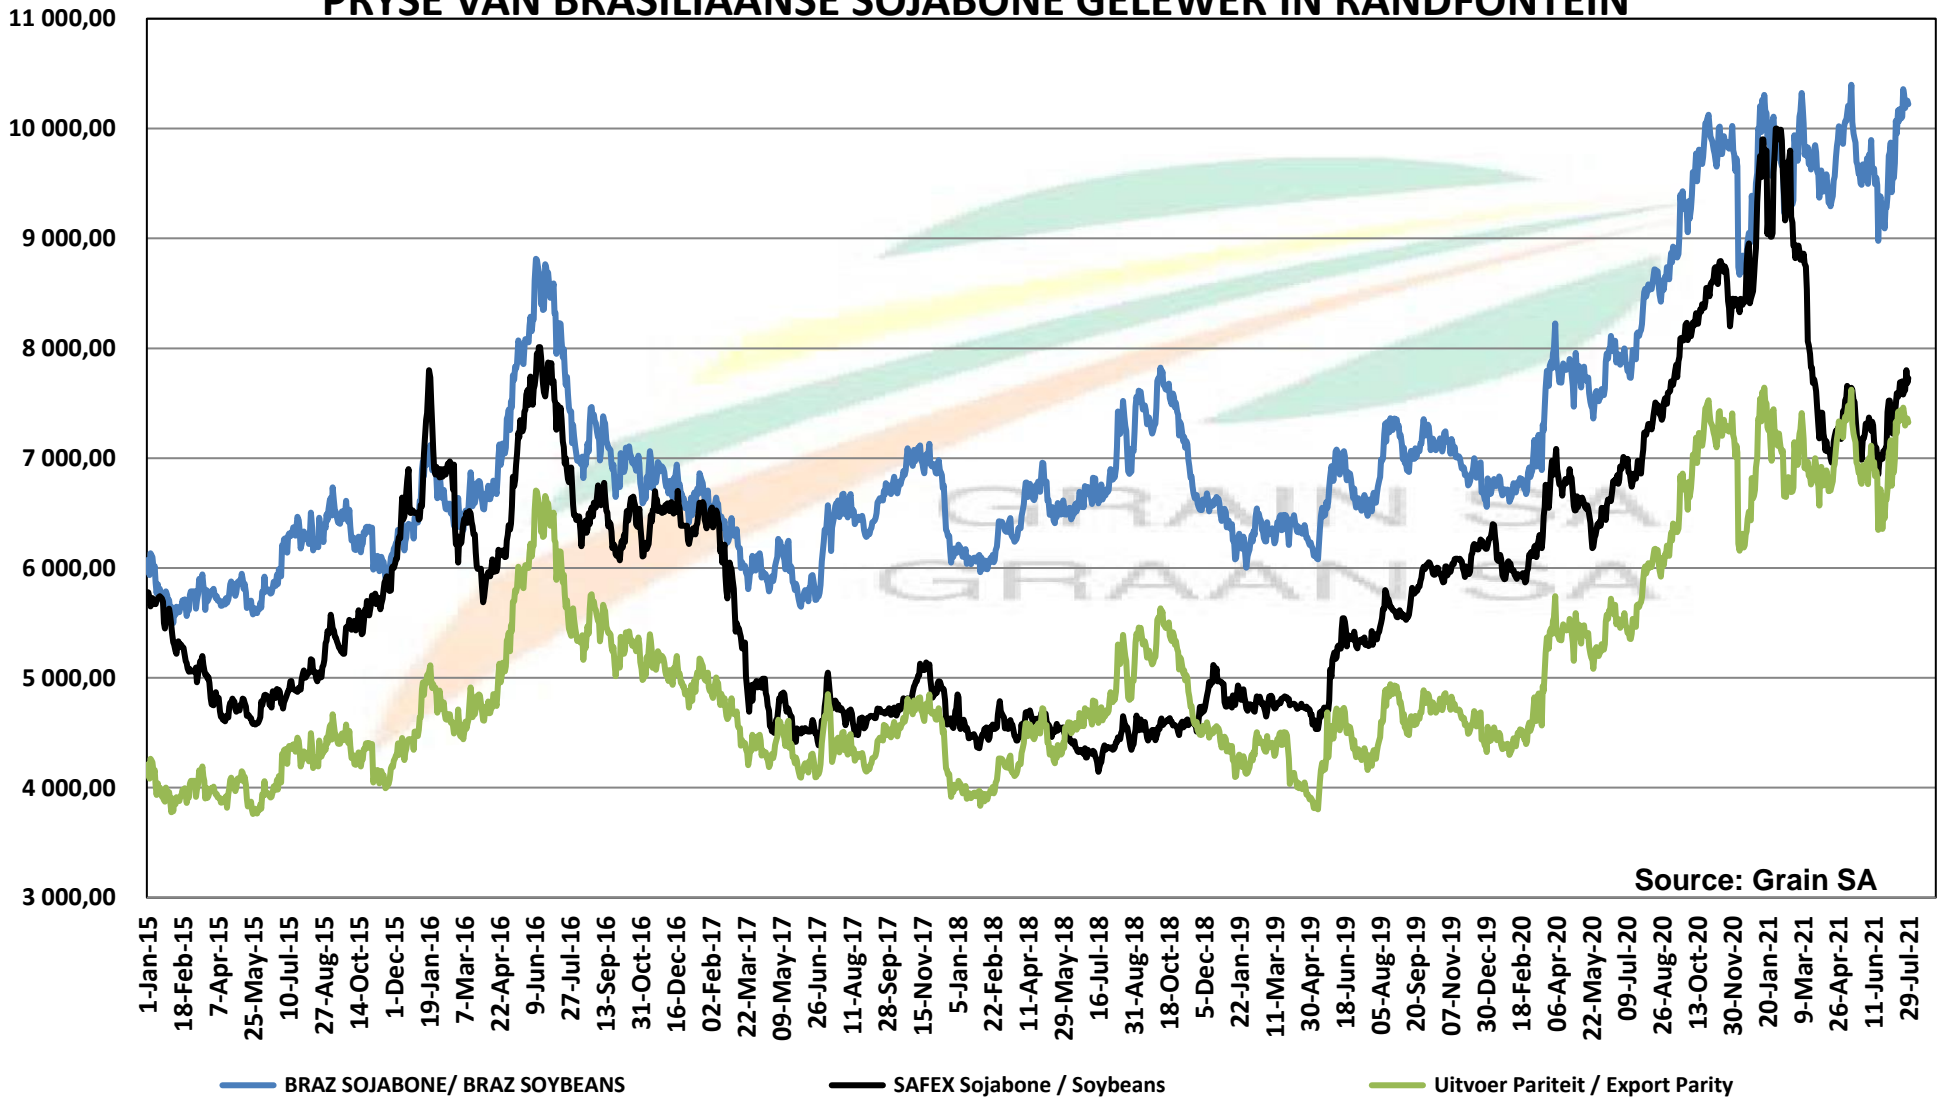

PRICES OF BRAZILIAN SOYBEAN DELIVERED IN RANDFONTEIN
PRYSE VAN BRASILIAANSE SOJABONE GELEWER IN RANDFONTEIN

Source: Grain SA