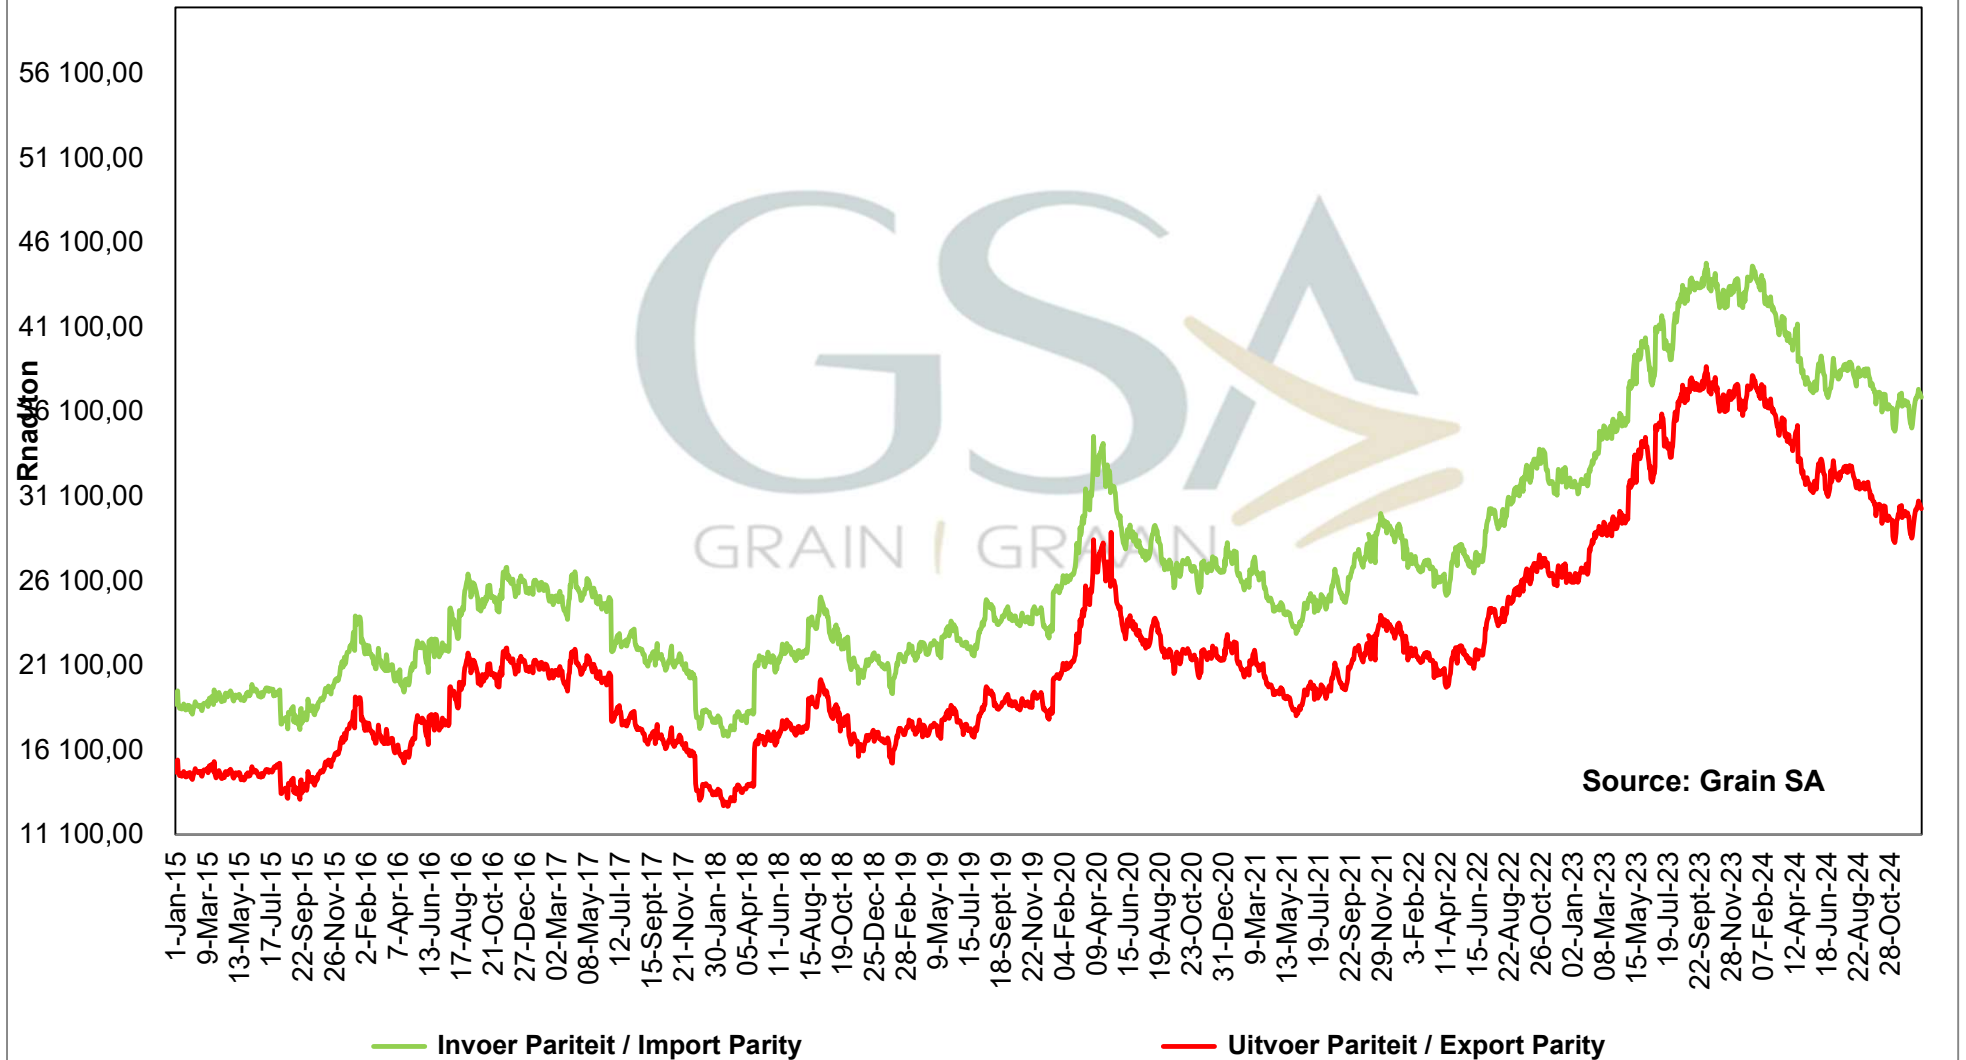

**PRICES OF PROCESSED AND GRADED USA CHOICE GRADE GROUNDNUTS (40/50)
(RANDFONTEIN)
PRYSE VAN UITGEDOP EN GESORTEERDE VSA KEURGRAAD GRONDBONE MET 'N PITGROOTTE
VAN 40/50 pitgrootte (RANDFONTEIN)**