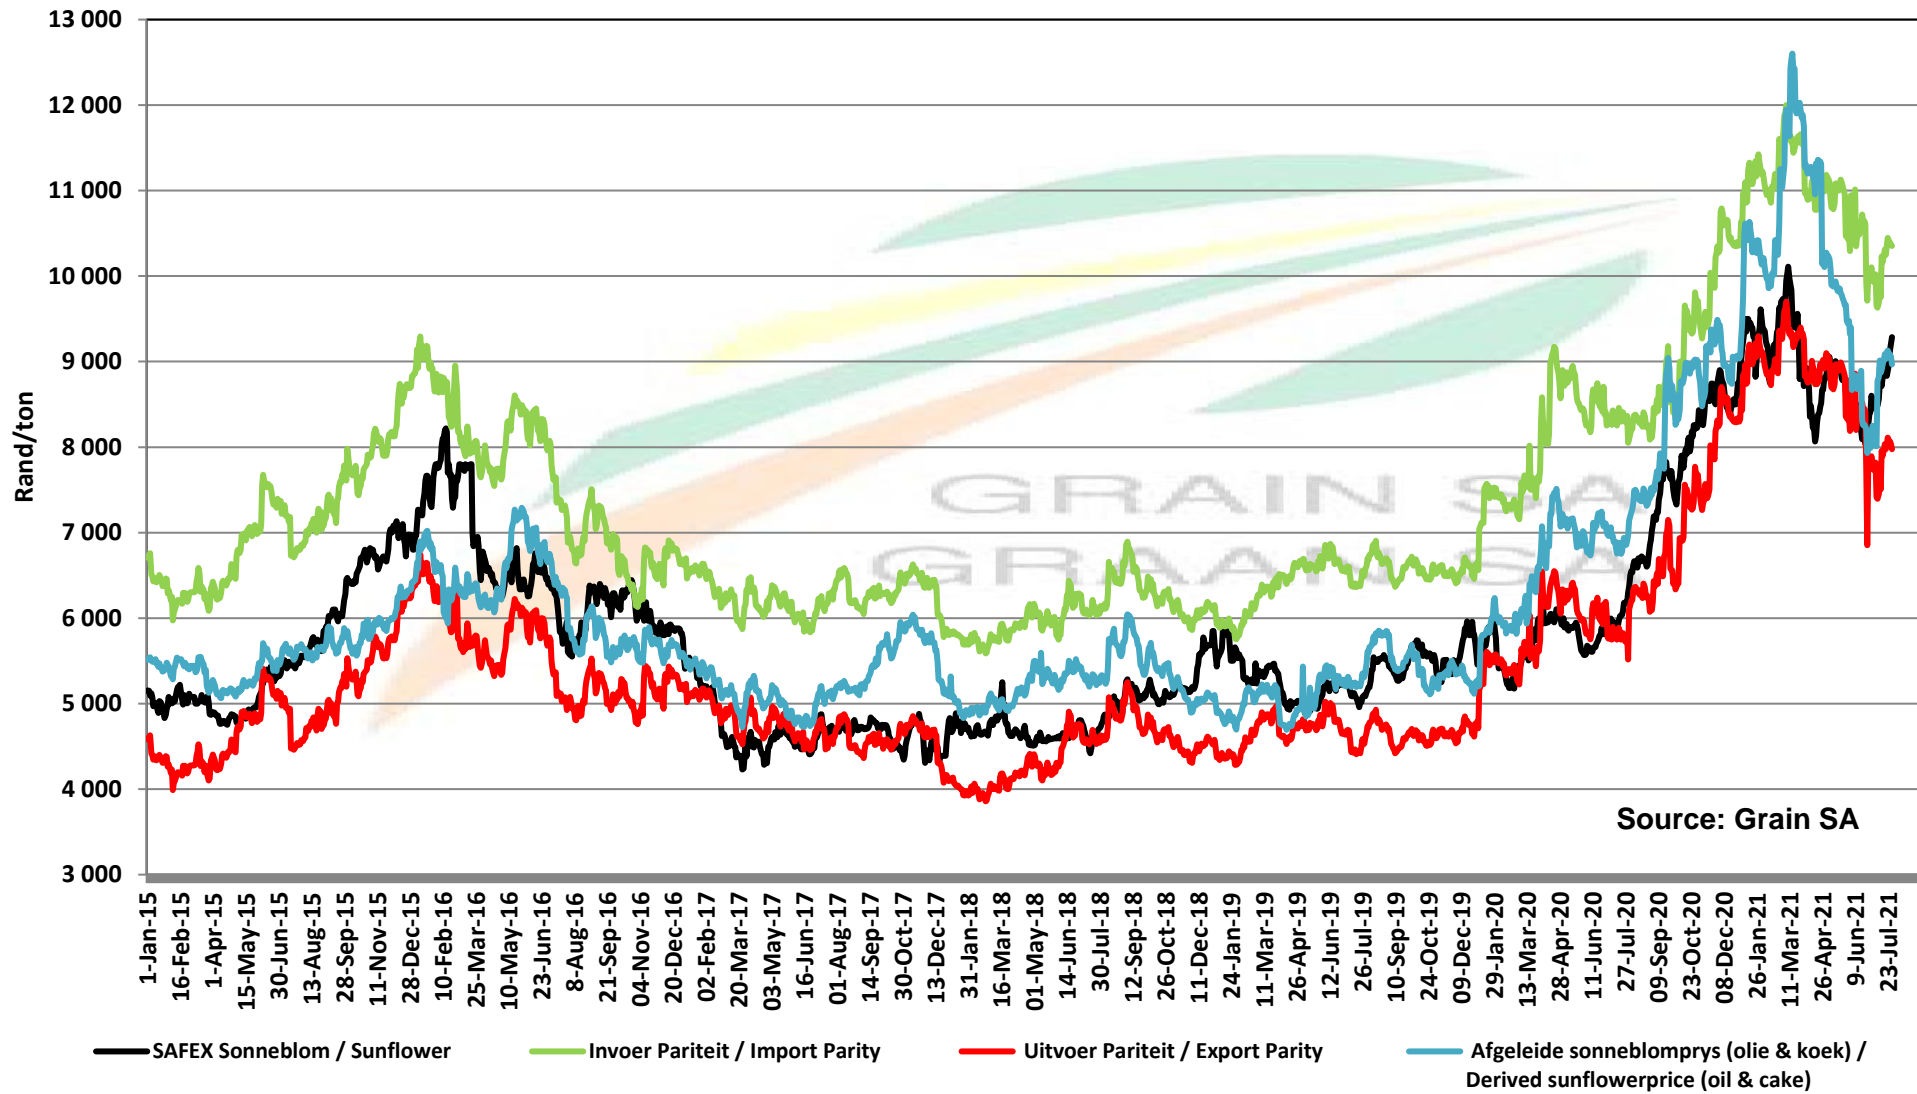

PRICES OF EU SUNFLOWER SEED DELIVERED IN RANDFONTEIN

PRYSE VAN EU SONNEBLOMSAAD GELEWER IN RANDFONTEIN

PRICES OF SOYBEAN SEED DELIVERED IN RANDFONTEIN PRYSE VAN SOJABOONSAAD GELEWER IN RANDFONTEIN

PRICES OF ARGENTINIAN SOYBEAN SEED DELIVERED IN RANDFONTEIN

PRYSE VAN ARGENTYNSE SOJABOONSAAD GELEWER IN RANDFONTEIN

PRICES OF DERIVED SOYBEAN DELIVERED IN RANDFONTEIN PRYSE VAN AFGELEIDE SOJABONE GELEWER IN RANDFONTEIN

PRICES OF SOYBEAN CRUSHING MARGIN PRYSE VAN SOJABOON PERSMARGE