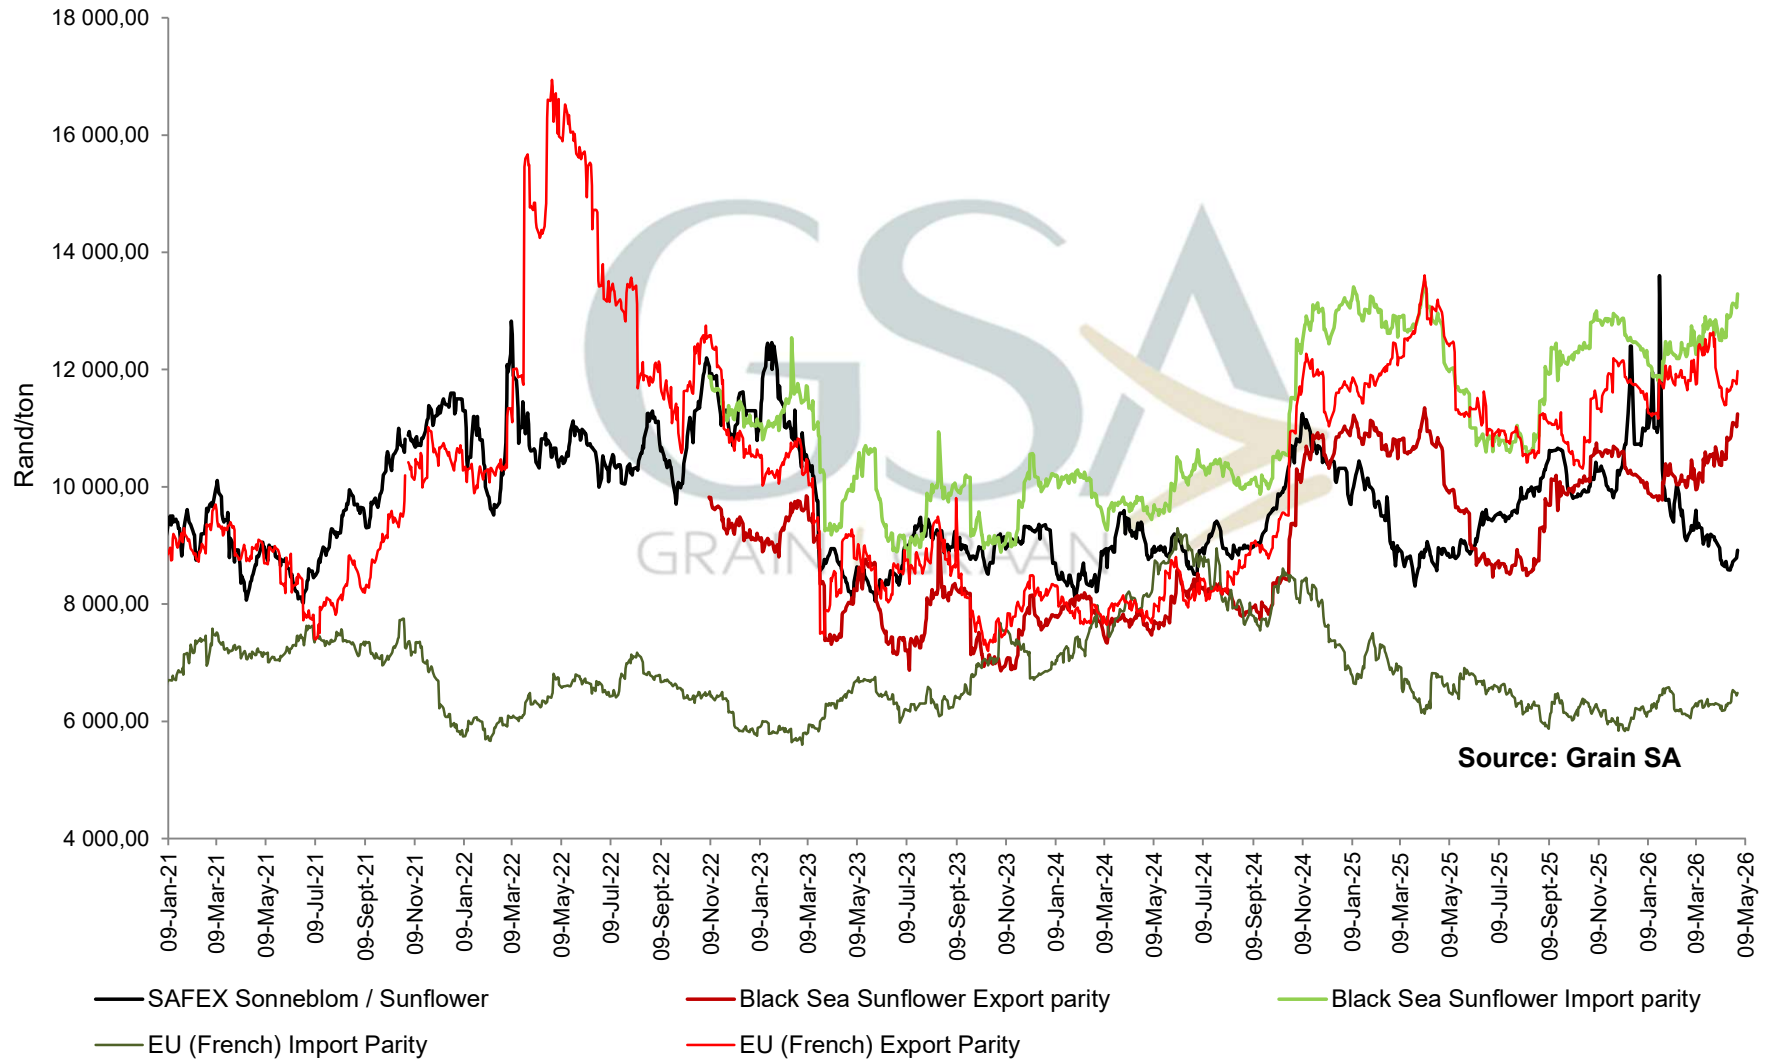

PRICES OF EU SUNFLOWER SEED DELIVERED IN RANDFONTEIN
PRYSE VAN EU SONNEBLOMSAAD GELEWER IN RANDFONTEIN

PRICES OF WHOLE SOYBEANS DELIVERED IN RANDFONTEIN
PRYSE VAN HEEL SOJABONE GELEWER IN RANDFONTEIN

SOYBEANS delivered in DURBAN (Jul'26)
SOJABONE gelewer in DURBAN (Jul'26)

**PRODUCER PARITY PRICES OF PROCESSED AND GRADED CHOICE GRADE GROUNDNUTS (40/50)
 PRODUSENTE PARITEITSPRYSSE VAN UITGEDOPE EN GESORTEERDE KEURGRAAD GRONDBONE
 MET 'N PITGROOTTE VAN 40/50**

Prices of Canola in the Southern Cape (Swellendam)
 Kanolapryse in die Suid-Kaap (Swellendam)