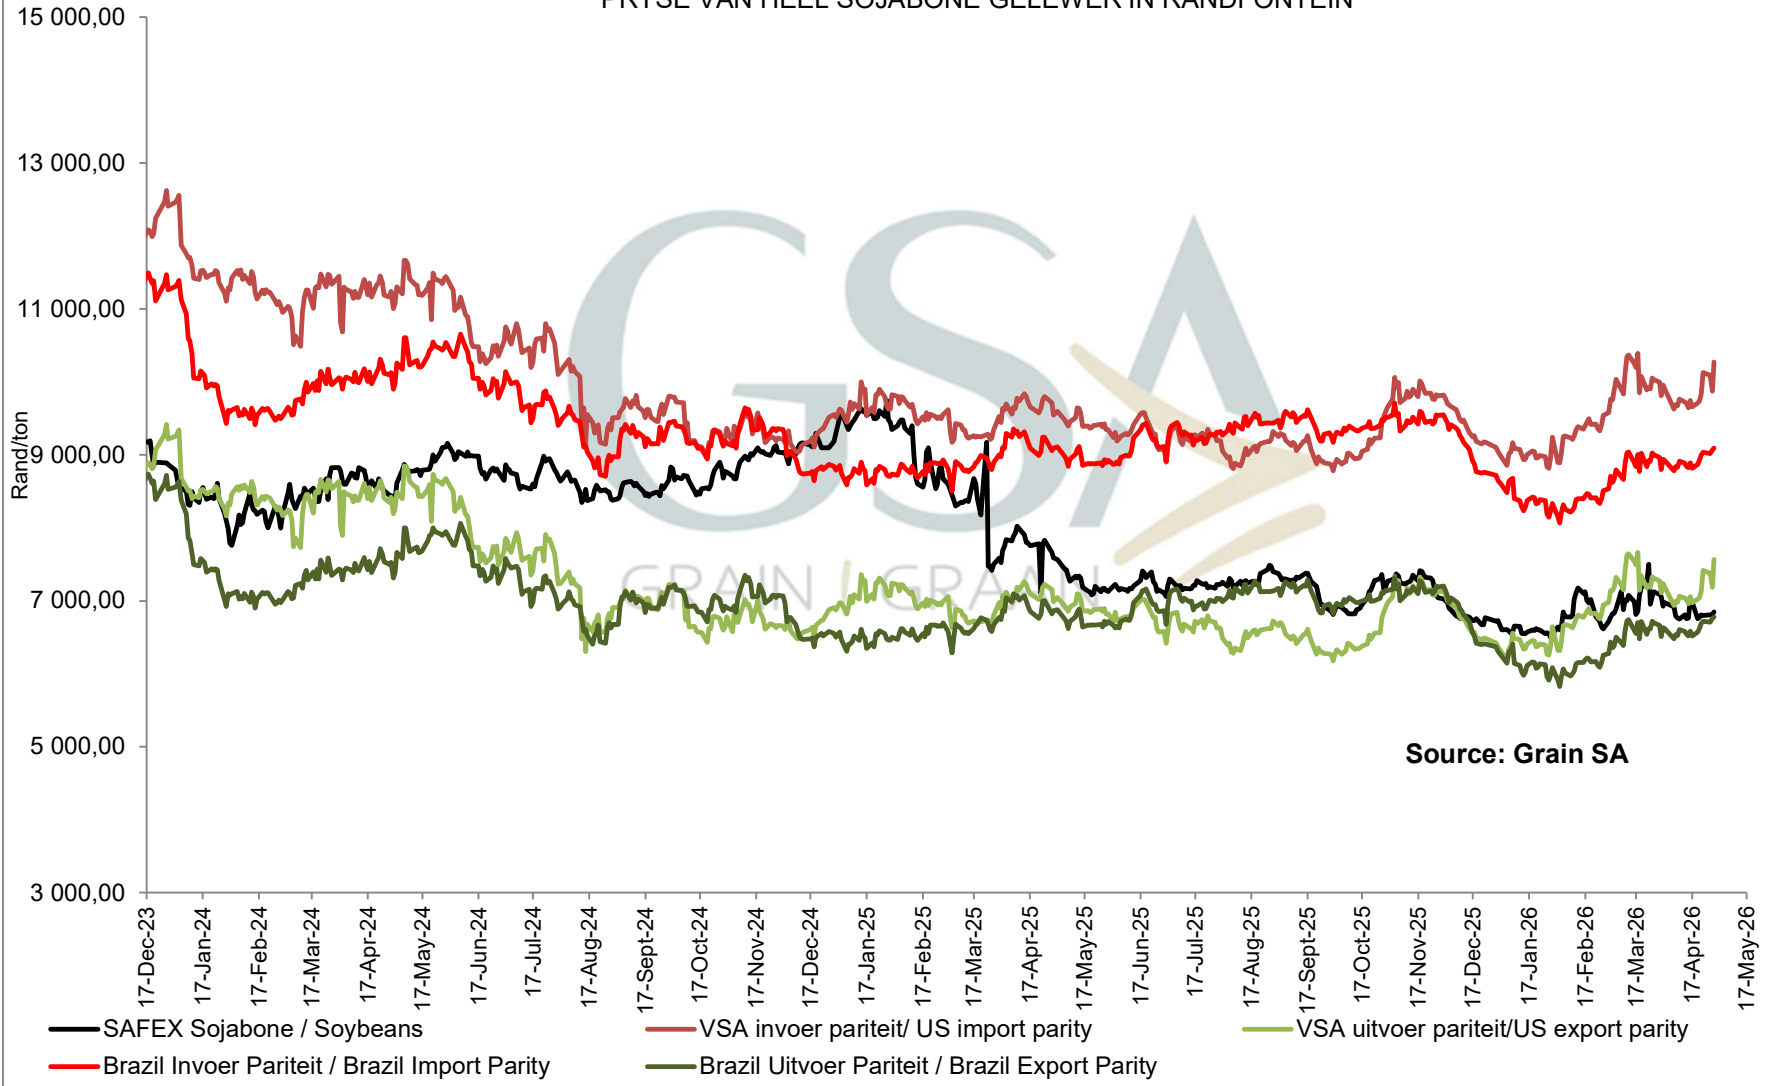

PRICES OF EU SUNFLOWER SEED DELIVERED IN RANDFONTEIN
PRYSE VAN EU SONNEBLOMSAAD GELEWER IN RANDFONTEIN

PRICES OF WHOLE SOYBEANS DELIVERED IN RANDFONTEIN
PRYSE VAN HEEL SOJABONE GELEWER IN RANDFONTEIN

SOYBEANS delivered in DURBAN (Jul'26)
SOJABONE gelewer in DURBAN (Jul'26)

**PRODUCER PARITY PRICES OF PROCESSED AND GRADED CHOICE GRADE GROUNDNUTS (40/50)
 PRODUSENTE PARITEITSPRYSSE VAN UITGEDOPE EN GESORTEERDE KEURGRAAD GRONDBONE
 MET 'N PITGROOTTE VAN 40/50**

Prices of Canola in the Southern Cape (Swellendam)
 Kanolapryse in die Suid-Kaap (Swellendam)