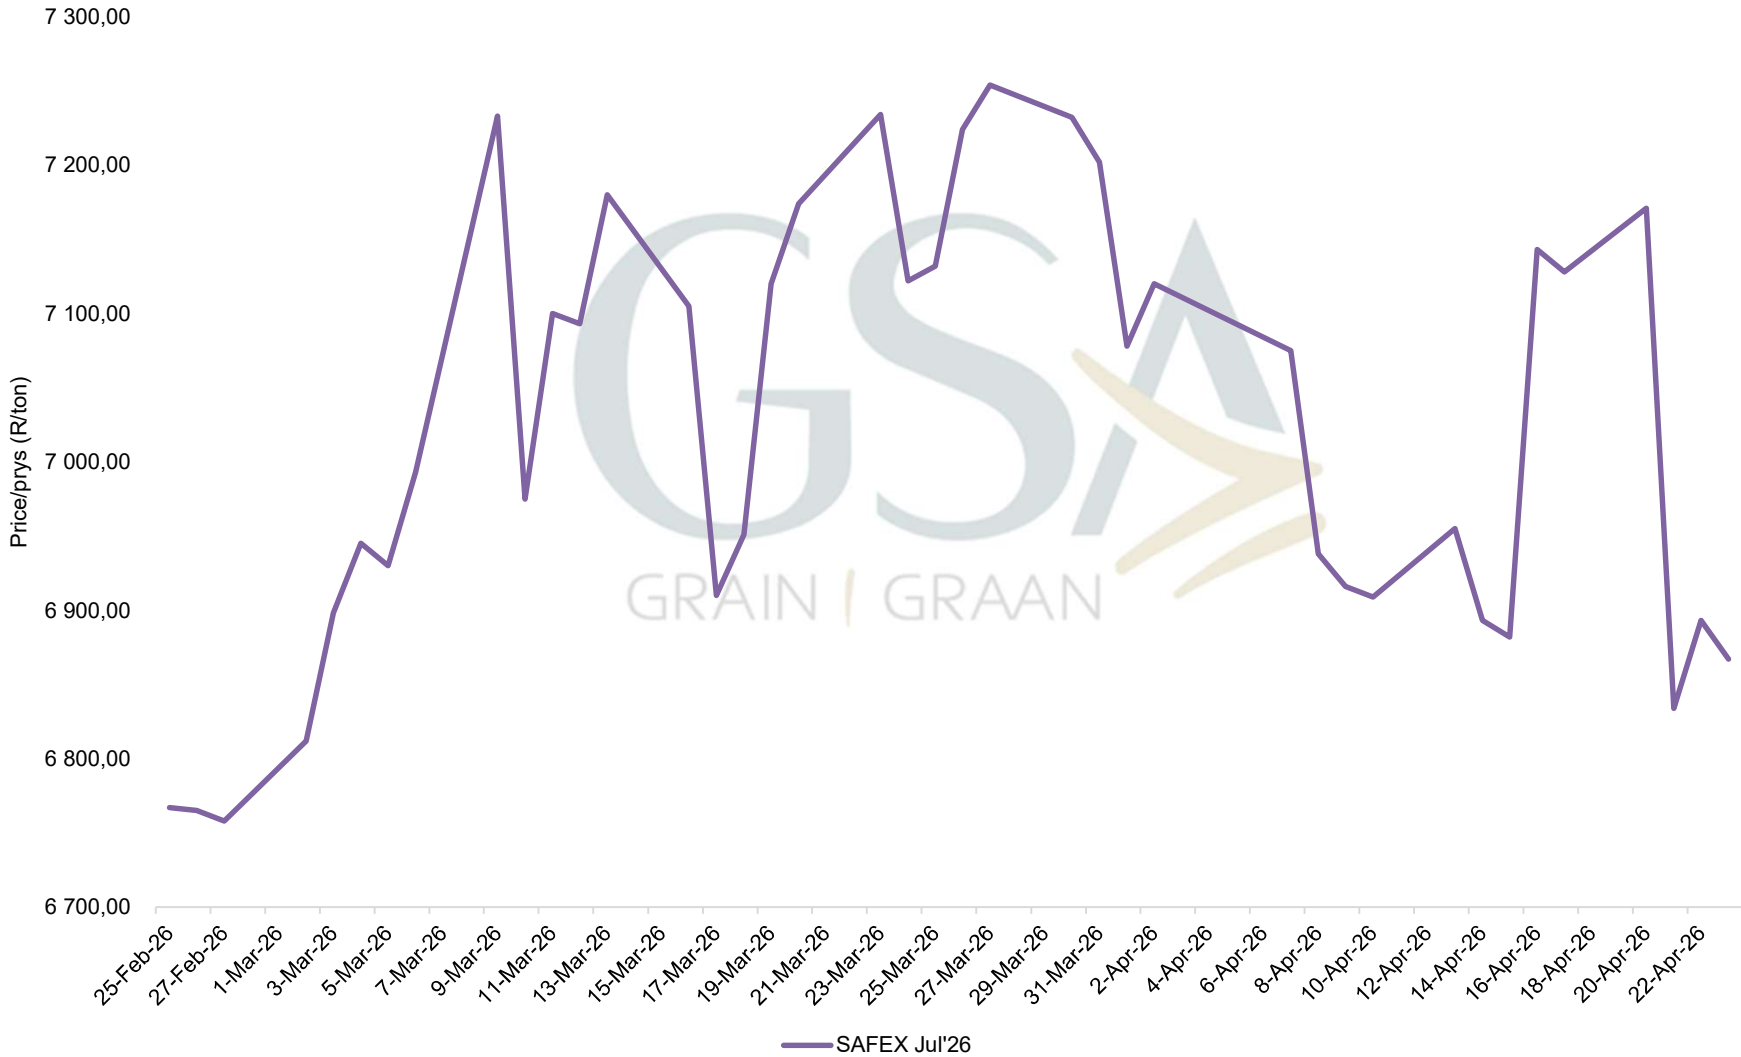

PRICES OF EU SUNFLOWER SEED DELIVERED IN RANDFONTEIN
PRYSE VAN EU SONNEBLOMSAAD GELEWER IN RANDFONTEIN

PRICES OF WHOLE SOYBEANS DELIVERED IN RANDFONTEIN
PRYSE VAN HEEL SOJABONE GELEWER IN RANDFONTEIN

SOYBEANS delivered in DURBAN (Jul'26)
SOJABONE gelewer in DURBAN (Jul'26)

**PRODUCER PARITY PRICES OF PROCESSED AND GRADED CHOICE GRADE GROUNDNUTS (40/50)
 PRODUSENTE PARITEITSPRYSSE VAN UITGEDOPE EN GESORTEERDE KEURGRAAD GRONDBONE
 MET 'N PITGROOTTE VAN 40/50**

Prices of Canola in the Southern Cape (Swellendam)
 Kanolapryse in die Suid-Kaap (Swellendam)