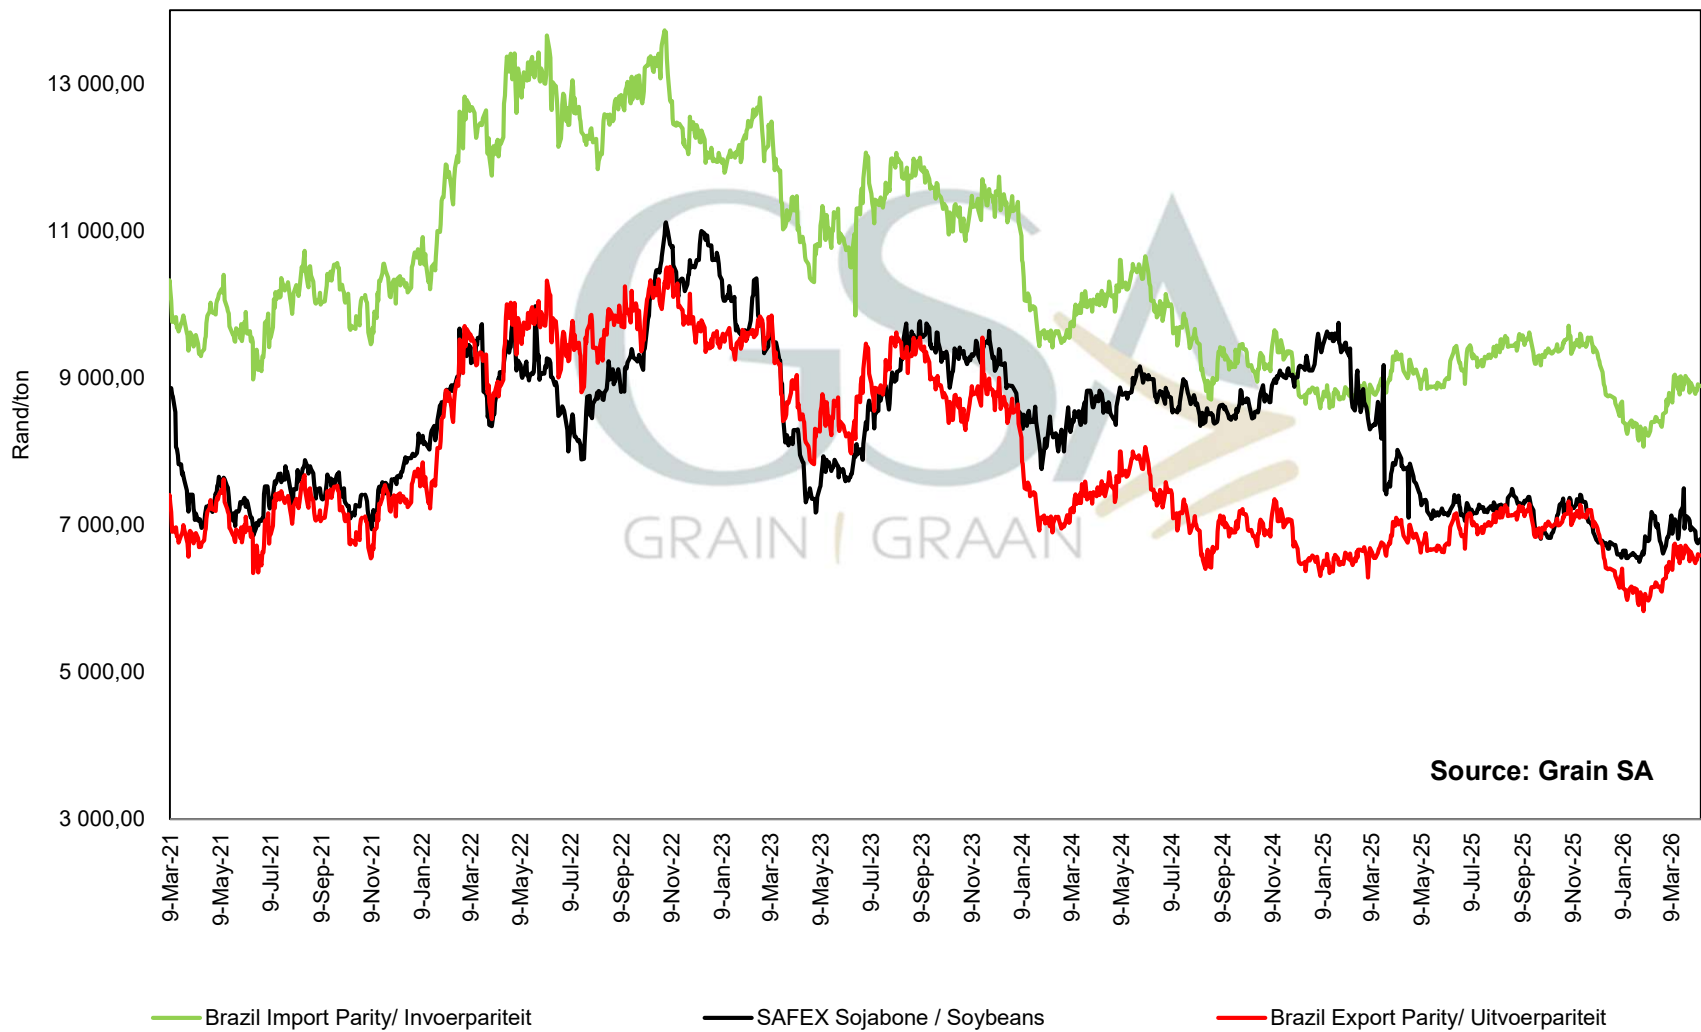

PRICES OF EU SUNFLOWER SEED DELIVERED IN RANDFONTEIN
PRYSE VAN EU SONNEBLOMSAAD GELEWER IN RANDFONTEIN

PRICES OF WHOLE SOYBEANS DELIVERED IN RANDFONTEIN
PRYSE VAN HEEL SOJABONE GELEWER IN RANDFONTEIN

SOYBEANS delivered in DURBAN (Jul'26)
SOJABONE gelewer in DURBAN (Jul'26)

**PRODUCER PARITY PRICES OF PROCESSED AND GRADED CHOICE GRADE GROUNDNUTS (40/50)
 PRODUSENTE PARITEITSPRYSSE VAN UITGEDOPE EN GESORTEERDE KEURGRAAD GRONDBONE
 MET 'N PITGROOTTE VAN 40/50**

Prices of Canola in the Southern Cape (Swellendam)
 Kanolapryse in die Suid-Kaap (Swellendam)