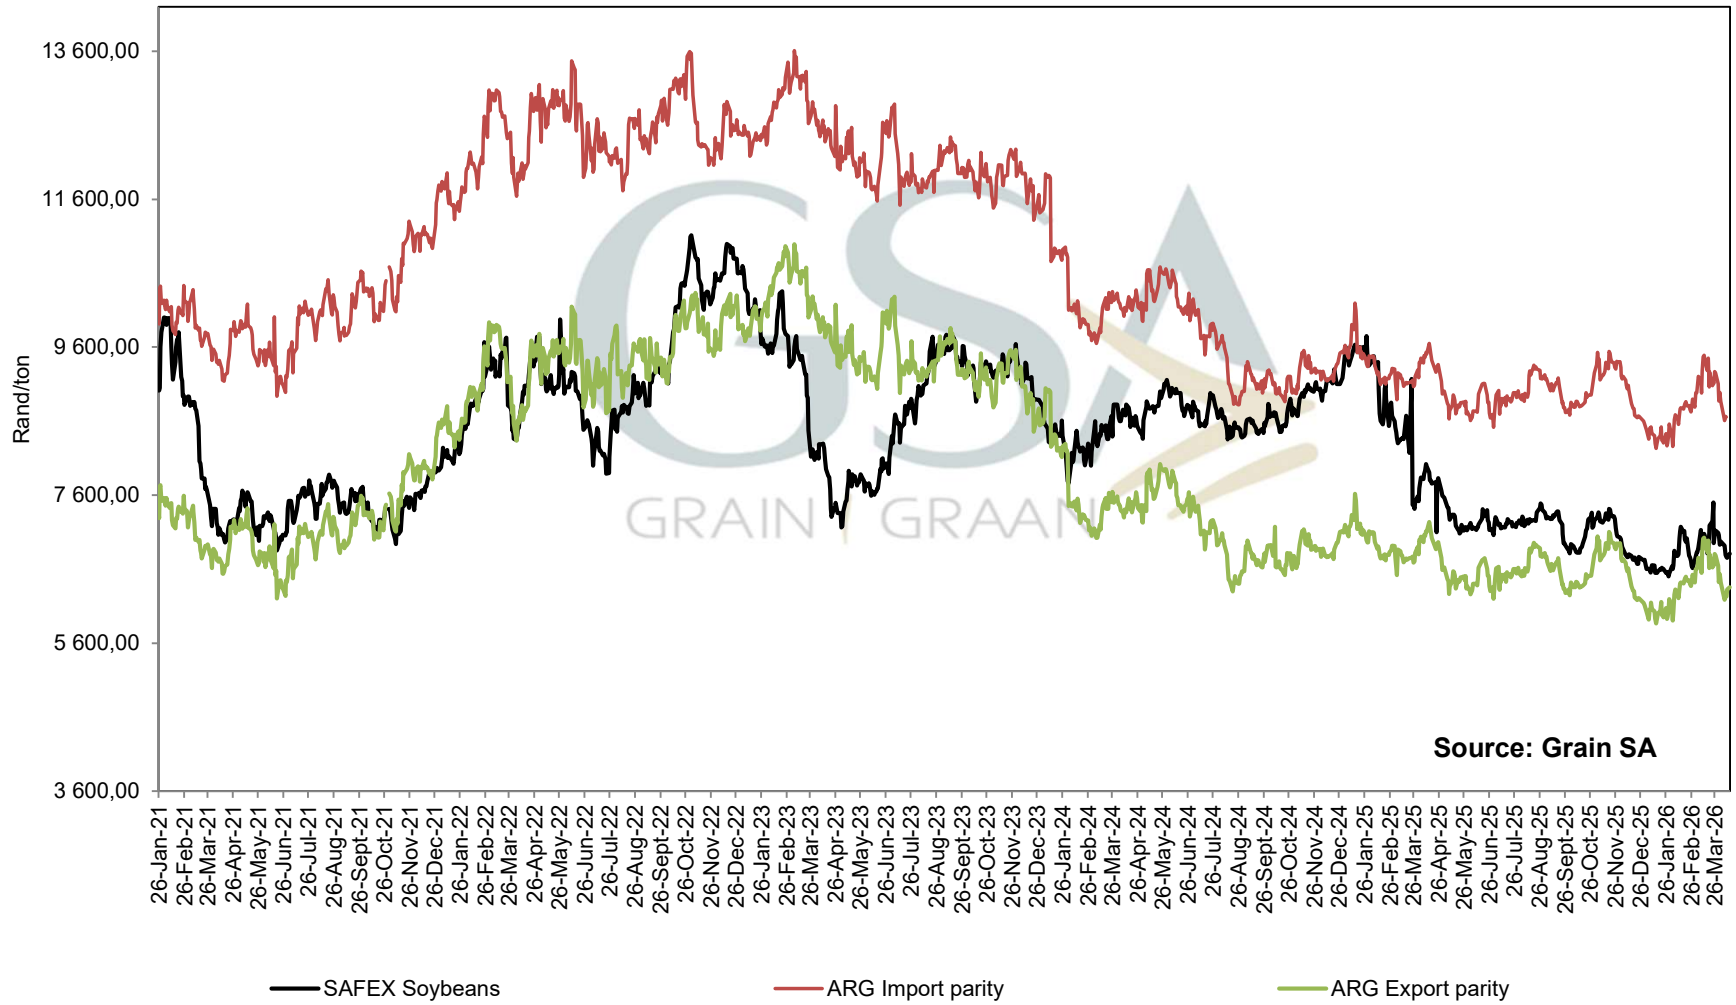

PRICES OF ARGENTINIAN SOYBEAN SEED DELIVERED IN RANDFONTEIN
PRYSE VAN ARGENTYNSE SOJABOON SAAD GELEWER IN RANDFONTEIN