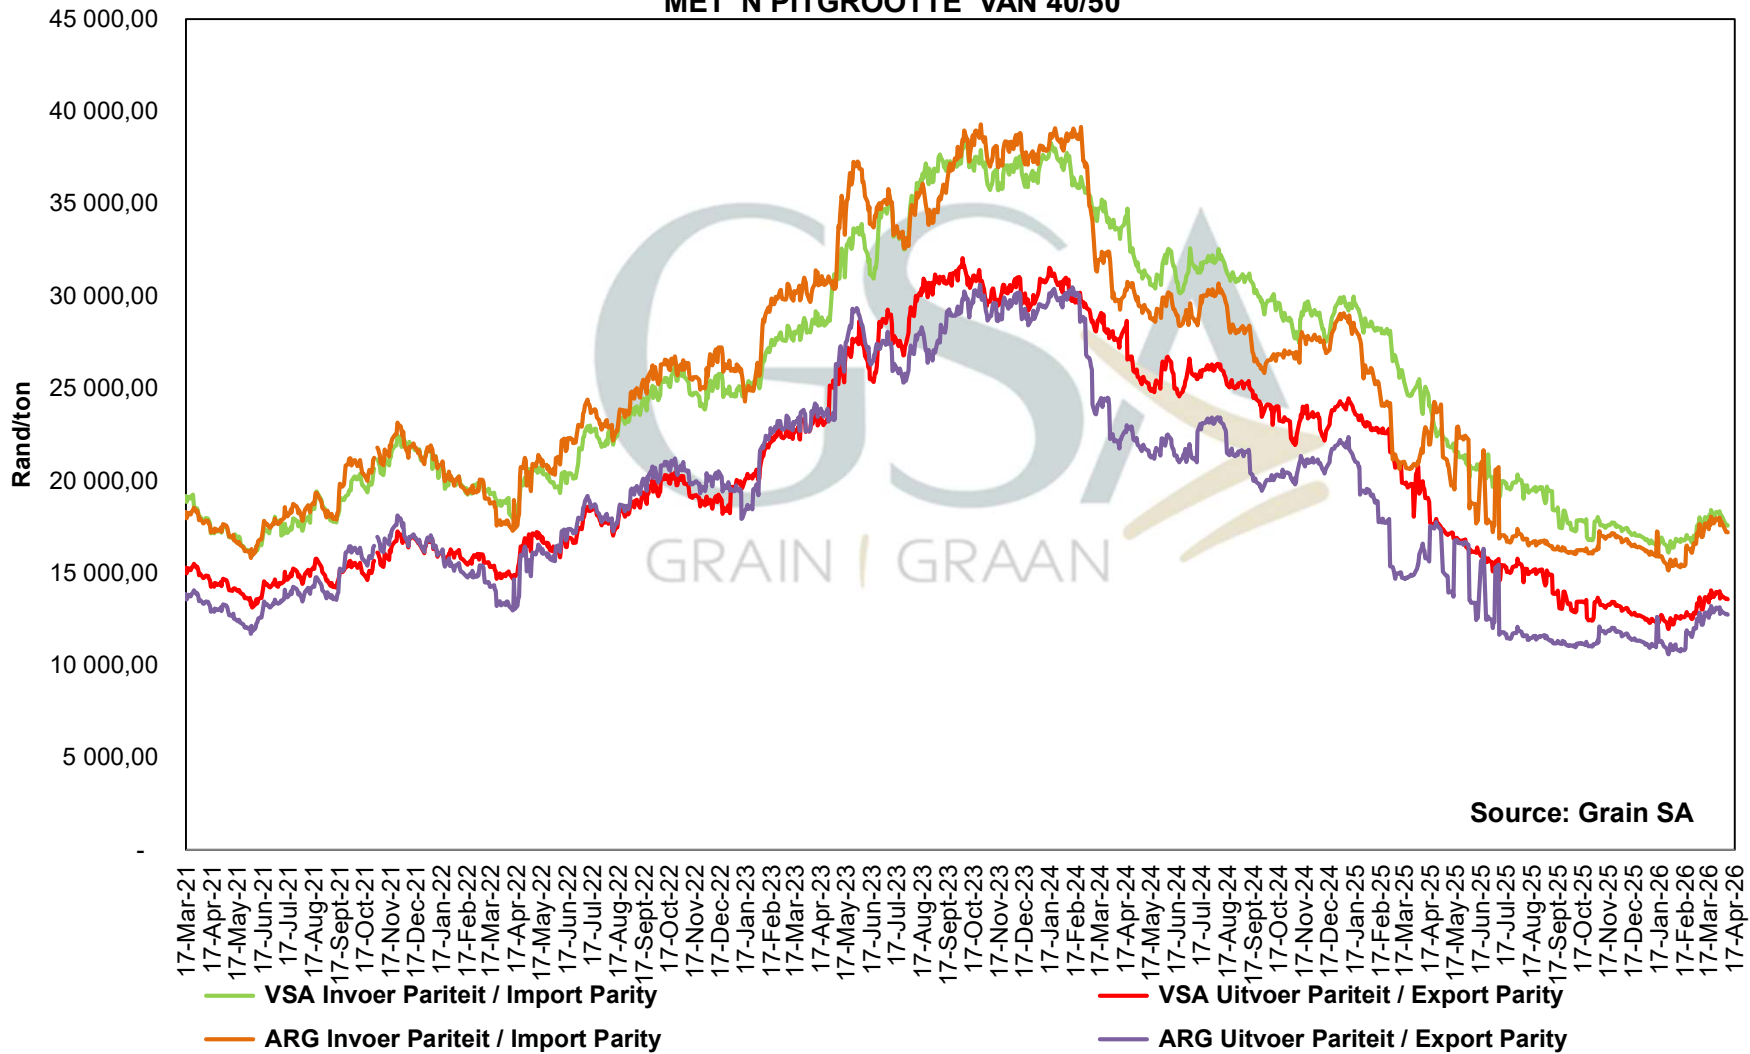

PRICES OF EU SUNFLOWER SEED DELIVERED IN RANDFONTEIN
PRYSE VAN EU SONNEBLOMSAAD GELEWER IN RANDFONTEIN

PRICES OF WHOLE SOYBEANS DELIVERED IN RANDFONTEIN
PRYSE VAN HEEL SOJABONE GELEWER IN RANDFONTEIN

SOYBEANS delivered in DURBAN (Jul'26)
SOJABONE gelewer in DURBAN (Jul'26)

PRICES OF ARGENTINIAN SOYBEAN SEED DELIVERED IN RANDFONTEIN
PRYSE VAN ARGENTYNSE SOJABOON SAAD GELEWER IN RANDFONTEIN

PRICES OF BRAZILIAN SOYBEAN DELIVERED IN RANDFONTEIN
PRYSE VAN BRASILIAANSE SOJABONE GELEWER IN RANDFONTEIN

**PRODUCER PARITY PRICES OF PROCESSED AND GRADED CHOICE GRADE GROUNDNUTS (40/50)
 PRODUSENTE PARITEITSPRYSSE VAN UITGEDOPE EN GESORTEERDE KEURGRAAD GRONDBONE
 MET 'N PITGROOTTE VAN 40/50**

Prices of Canola in the Southern Cape (Swellendam)
 Kanolapryse in die Suid-Kaap (Swellendam)