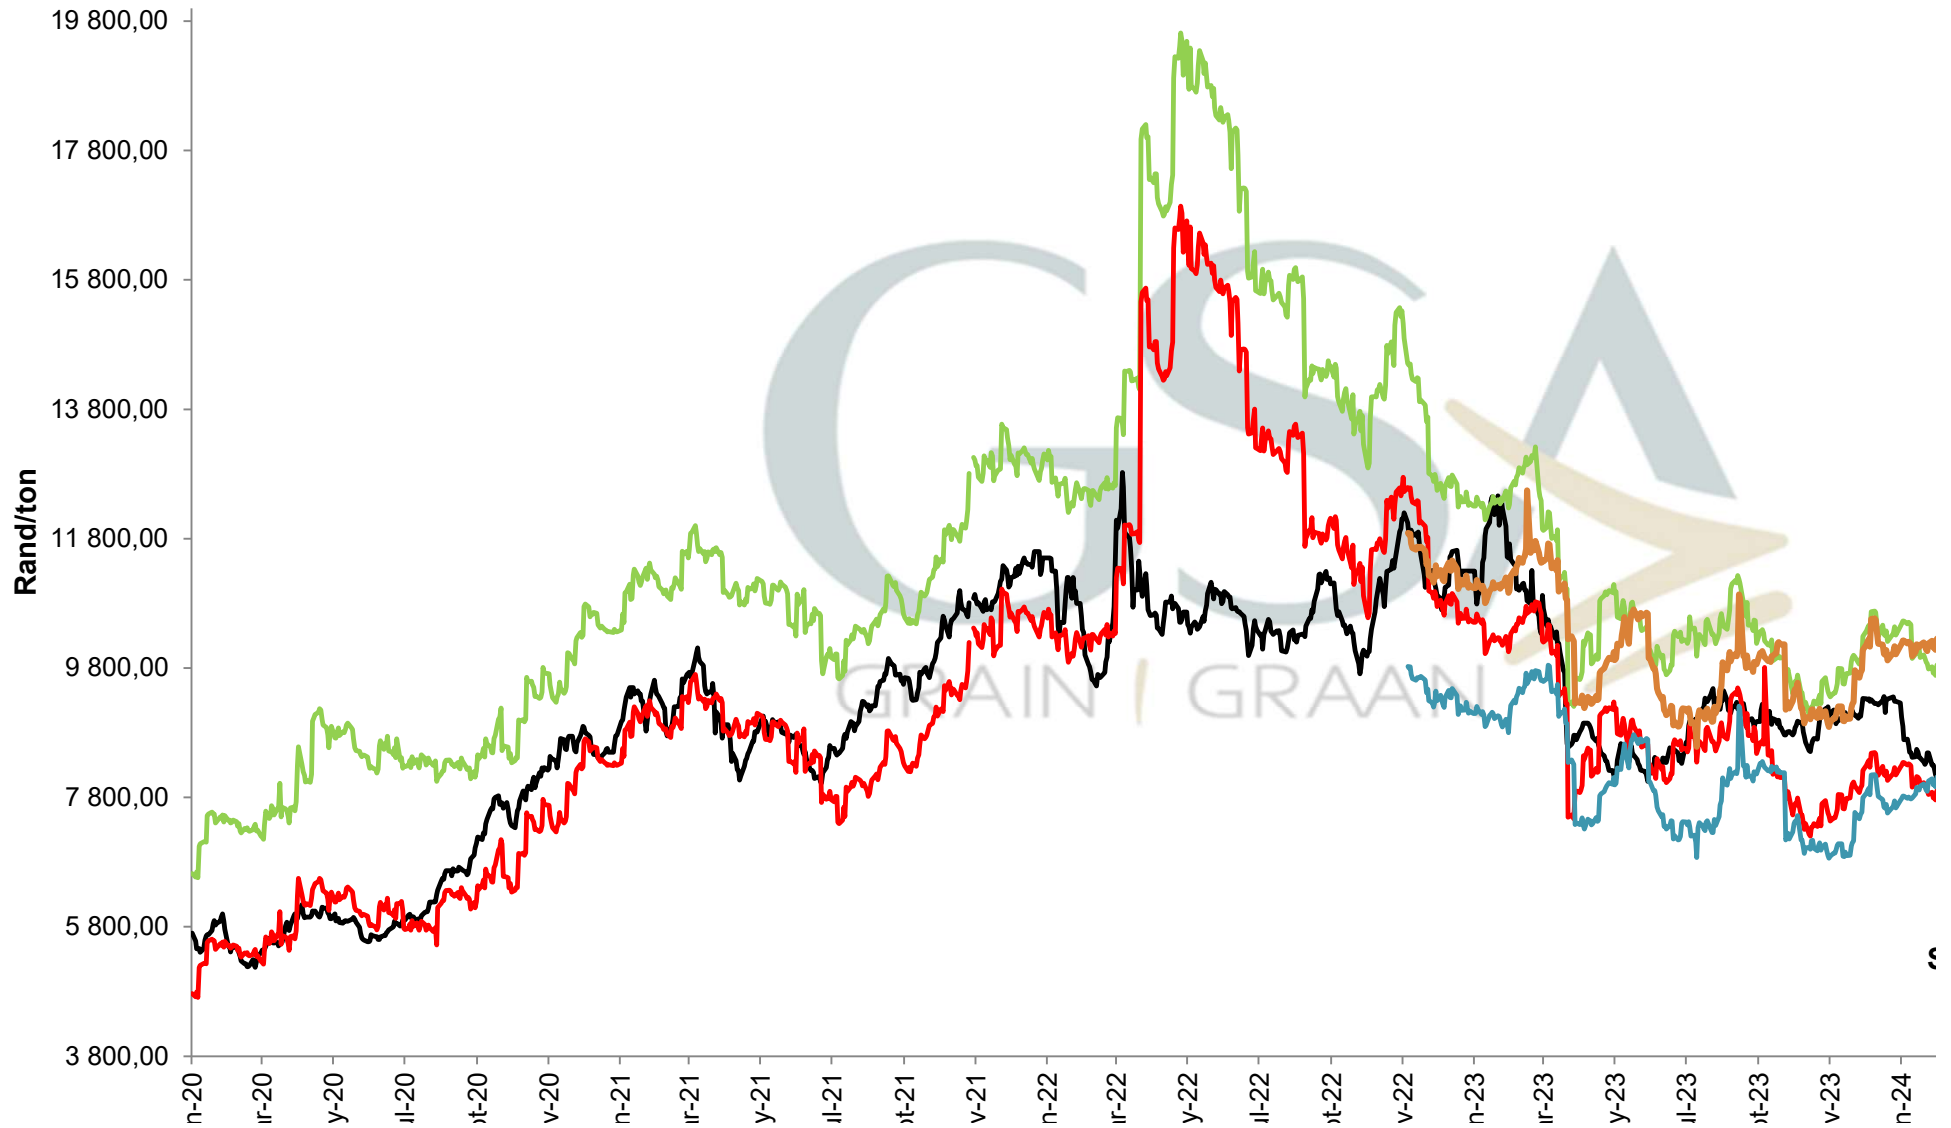

PRICES OF EU SUNFLOWER SEED DELIVERED IN RANDFONTEIN
PRYSE VAN EU SONNEBLOMSAAD GELEWER IN RANDFONTEIN

PRICES OF WHOLE SOYBEANS DELIVERED IN RANDFONTEIN
PRYSE VAN HEEL SOJABONE GELEWER IN RANDFONTEIN

PRICES OF WHOLE SOYBEANS DELIVERED IN RANDFONTEIN (May'25)
PRYSE VAN HEEL SOJABONE GELEWER IN RANDFONTEIN (May'25)

Prys/ Price (R/ton)

10 500,00

10 000,00

9 500,00

9 000,00

8 500,00

8 000,00

7 500,00