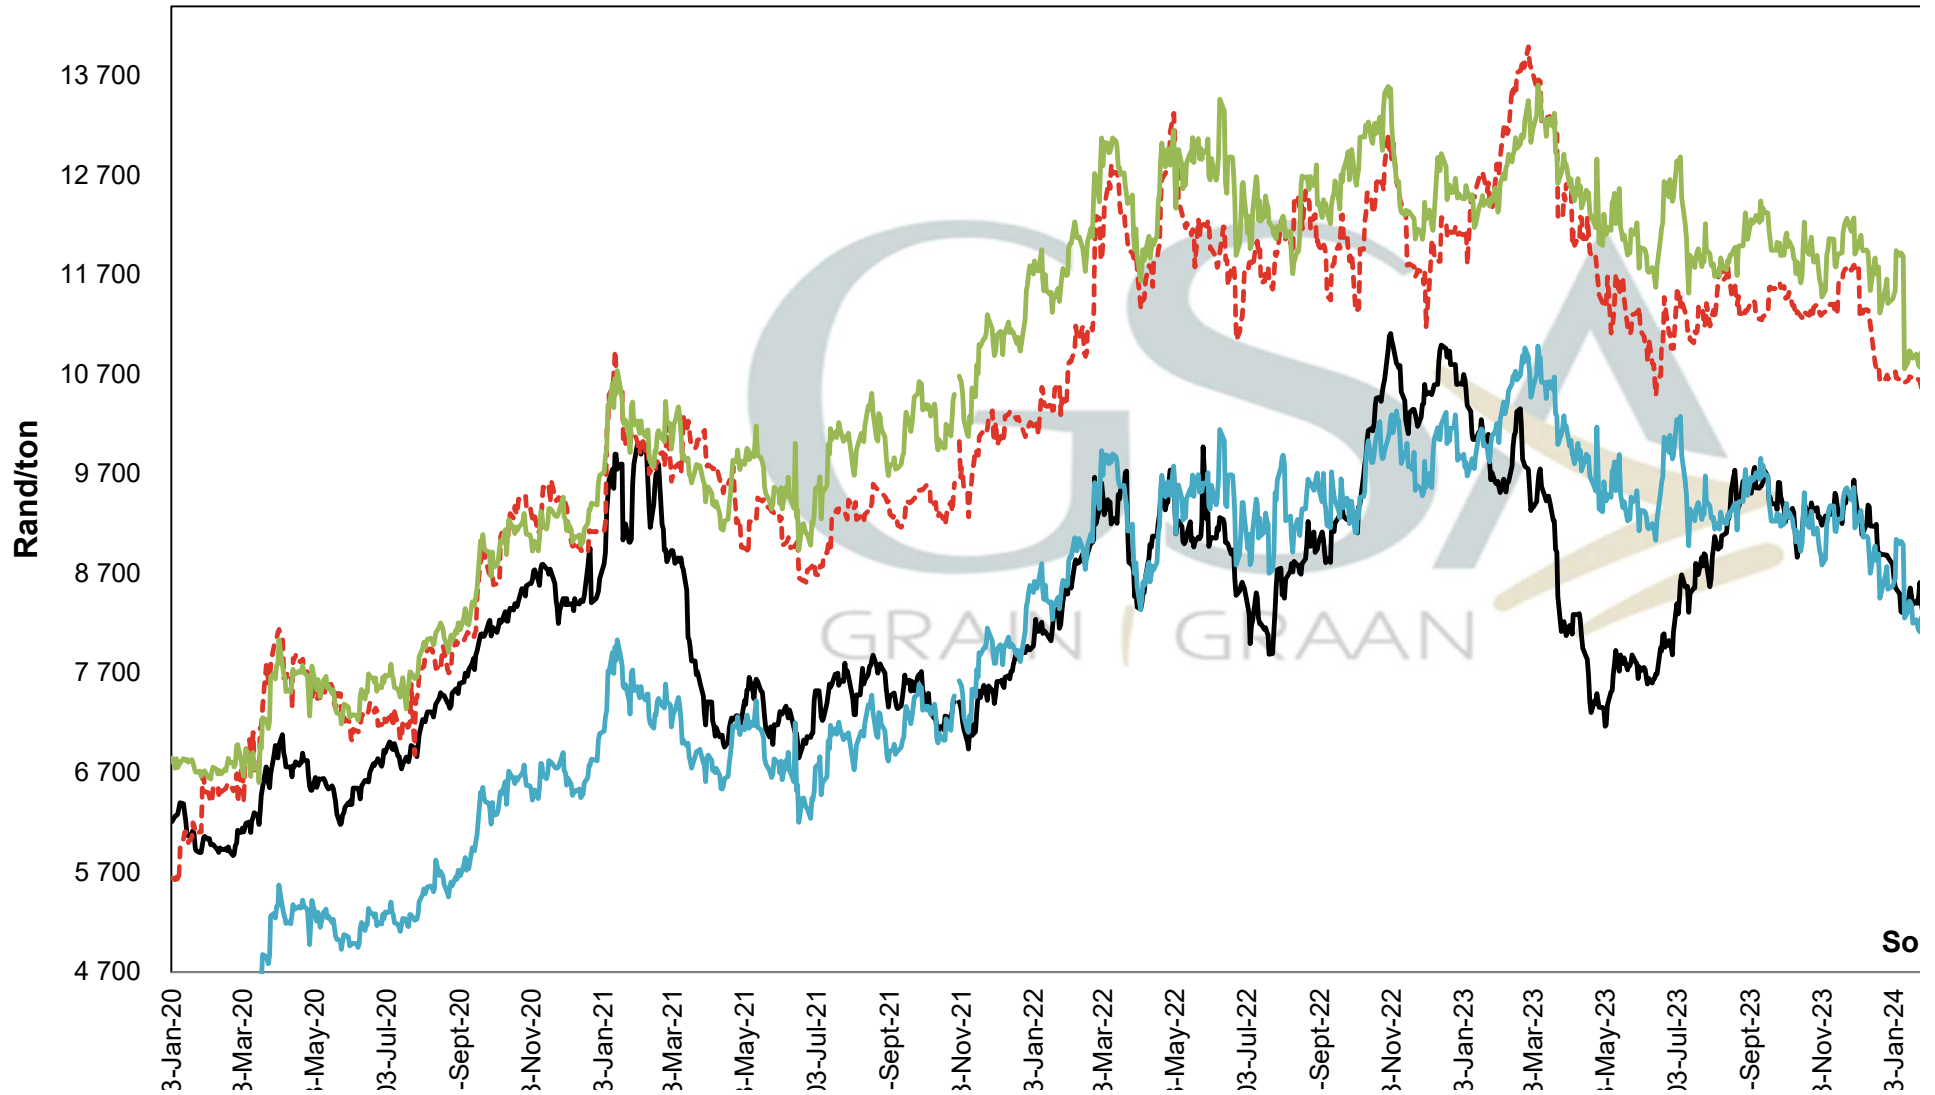

PRICES OF DERIVED SOYBEAN DELIVERED IN RANDFONTEIN
PRYSE VAN AFGELEIDE SOJABONE GELEWER IN RANDFONTEIN