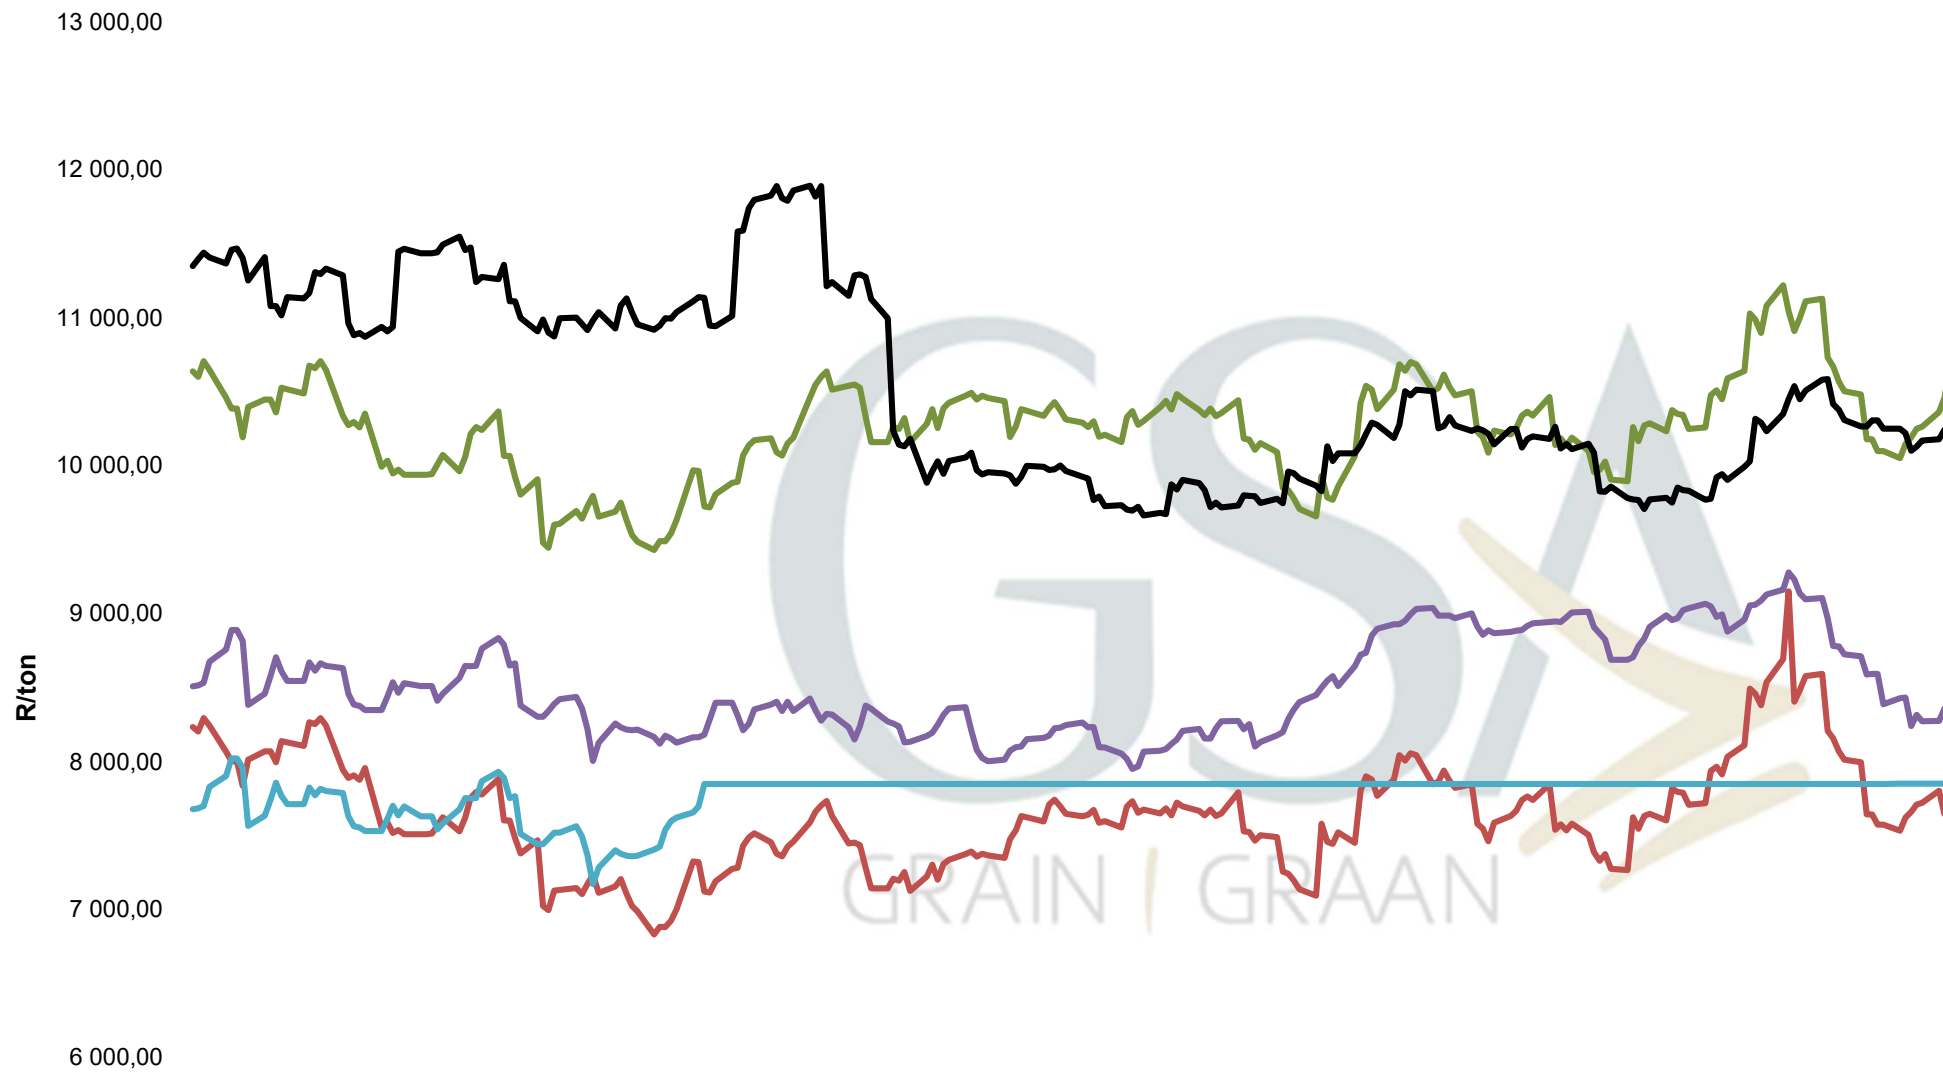

7 000,00

6 500,00

**PRICES OF ARGENTINIAN SOYBEAN SEED DELIVERED IN RANDFONTEIN
PRYSE VAN ARGENTYNSE SOJABOON SAAD GELEWER IN RANDFONTEIN**

PRICES OF BRAZILIAN SOYBEAN DELIVERED IN RANDFONTEIN
PRYSE VAN BRASILIAANSE SOJABONE GELEWER IN RANDFONTEIN

PRICES OF DERIVED SOYBEAN DELIVERED IN RANDFONTEIN
PRYSE VAN AFGELEIDE SOJABONE GELEWER IN RANDFONTEIN

Prices of Canola in the Southern Cape (Swellendam) Kanolapryse in die Suid-Kaap (Swellendam)

**PRODUCER PARITY PRICES OF PROCESSED AND GRADED CHOICE GRADE GROUNDNUTS (40/50) PROD
PARITEITSPRYSE VAN UITGEDOPTE EN GESORTEERDE KEURGRAAD GRONDBONE MET 'N PITGROOTTE**