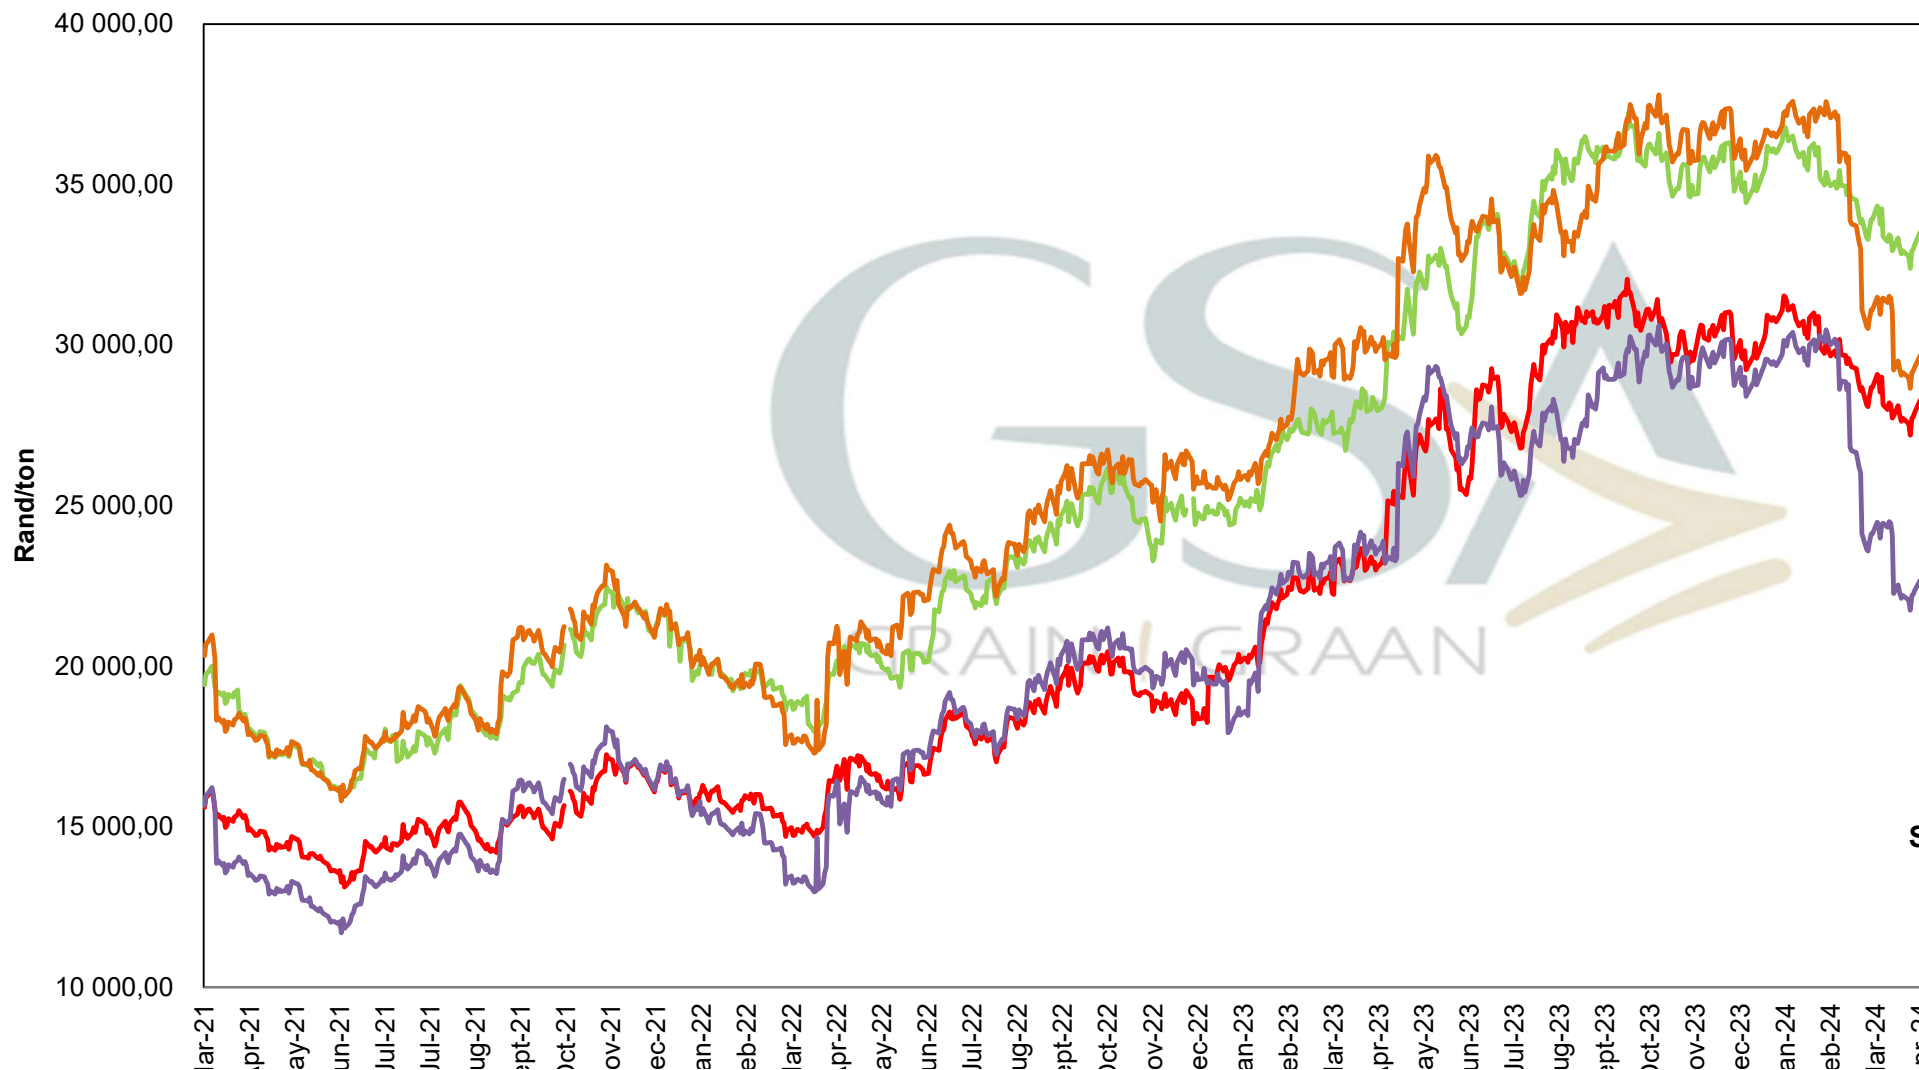

7 000,00

6 500,00

**PRICES OF ARGENTINIAN SOYBEAN SEED DELIVERED IN RANDFONTEIN
PRYSE VAN ARGENTYNSE SOJABOON SAAD GELEWER IN RANDFONTEIN**

PRICES OF BRAZILIAN SOYBEAN DELIVERED IN RANDFONTEIN
PRYSE VAN BRASILIAANSE SOJABONE GELEWER IN RANDFONTEIN

PRICES OF DERIVED SOYBEAN DELIVERED IN RANDFONTEIN
PRYSE VAN AFGELEIDE SOJABONE GELEWER IN RANDFONTEIN

Prices of Canola in the Southern Cape (Swellendam) Kanolapryse in die Suid-Kaap (Swellendam)

**PRODUCER PARITY PRICES OF PROCESSED AND GRADED CHOICE GRADE GROUNDNUTS (40/50) PROD
PARITEITSPRYSE VAN UITGEDOPTE EN GESORTEERDE KEURGRAAD GRONDBONE MET 'N PITGROOTTE**