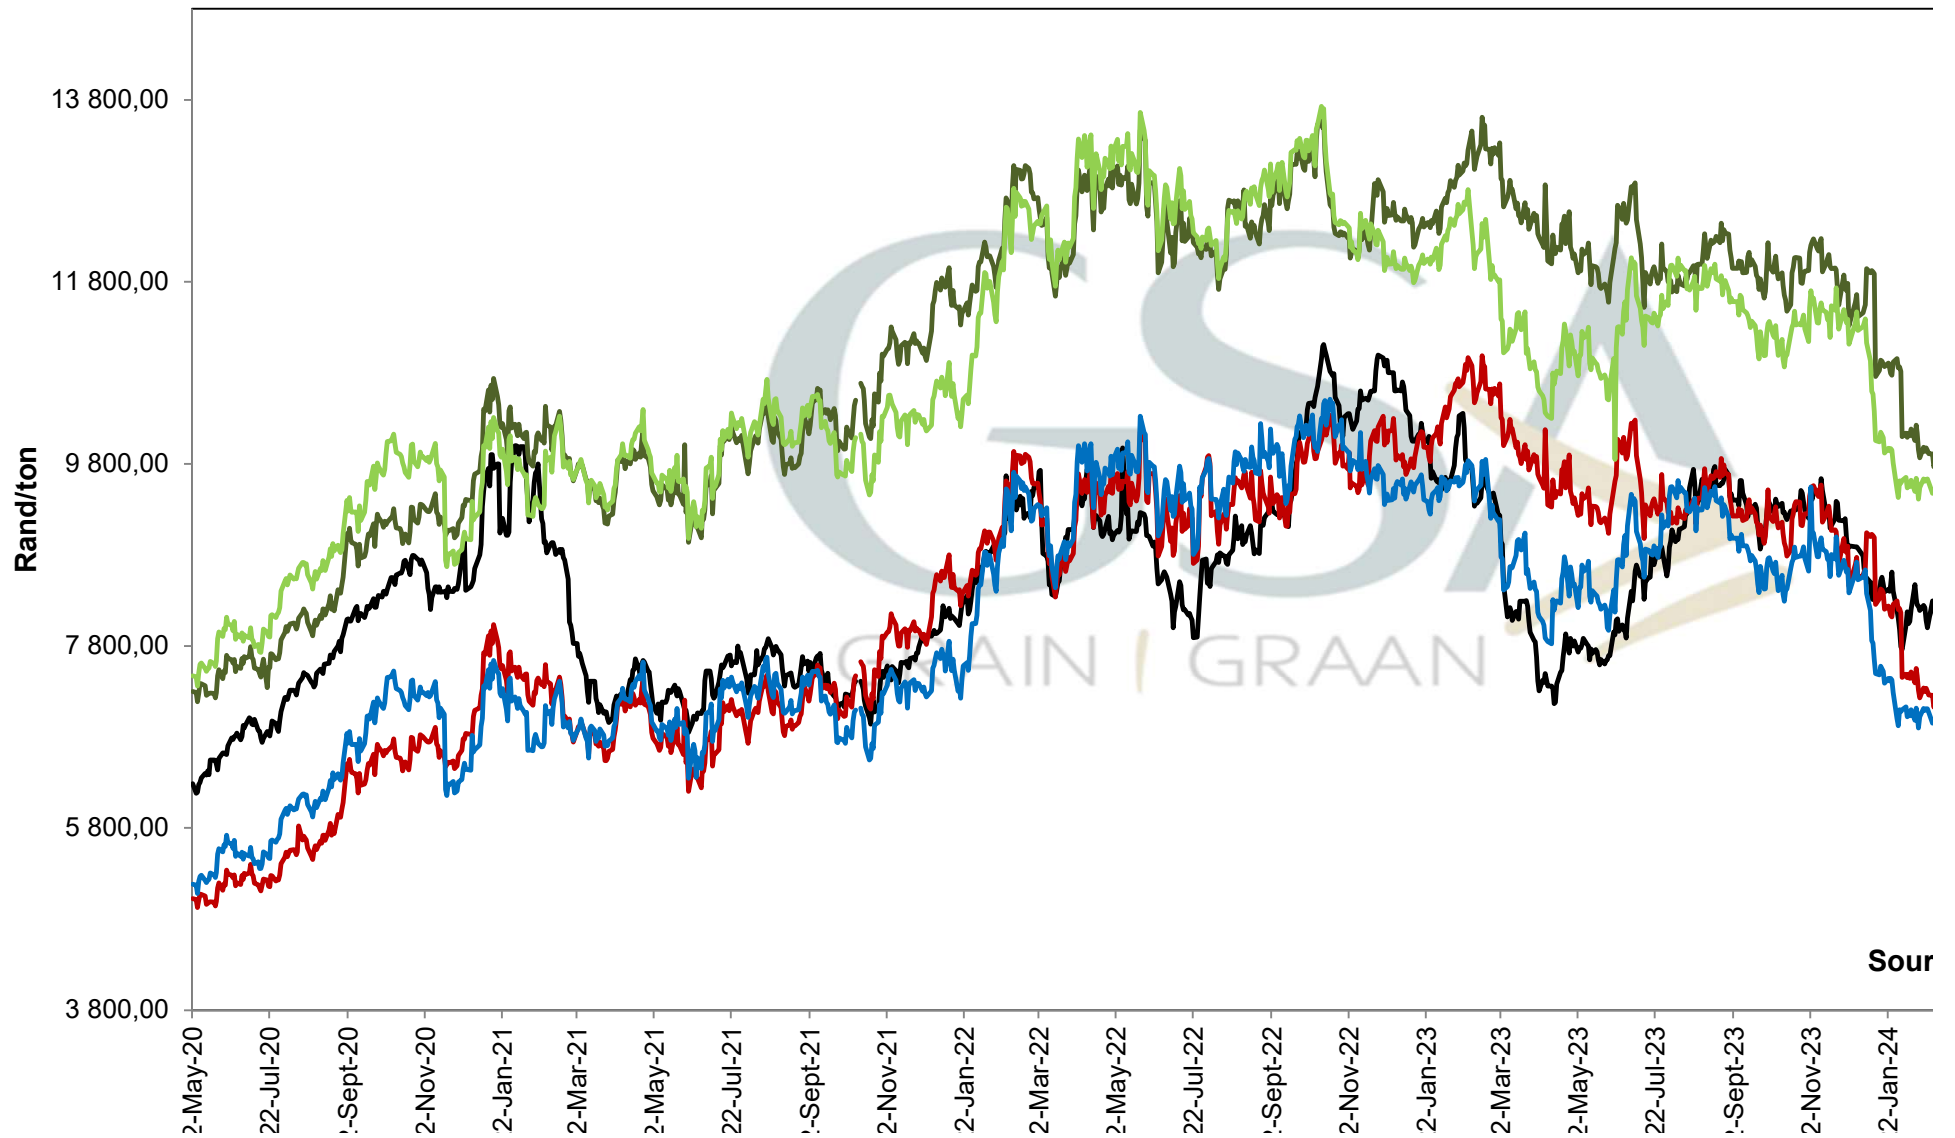

PRICES OF EU SUNFLOWER SEED DELIVERED IN RANDFONTEIN
PRYSE VAN EU SONNEBLOMSAAD GELEWER IN RANDFONTEIN

PRICES OF WHOLE SOYBEANS DELIVERED IN RANDFONTEIN
PRYSE VAN HEEL SOJABONE GELEWER IN RANDFONTEIN

PRICES OF WHOLE SOYBEANS DELIVERED IN RANDFONTEIN (May'25)
PRYSE VAN HEEL SOJABONE GELEWER IN RANDFONTEIN (May'25)

Prys/ Price (R/ton)

10 500,00

10 000,00

9 500,00

9 000,00

8 500,00

8 000,00

7 500,00