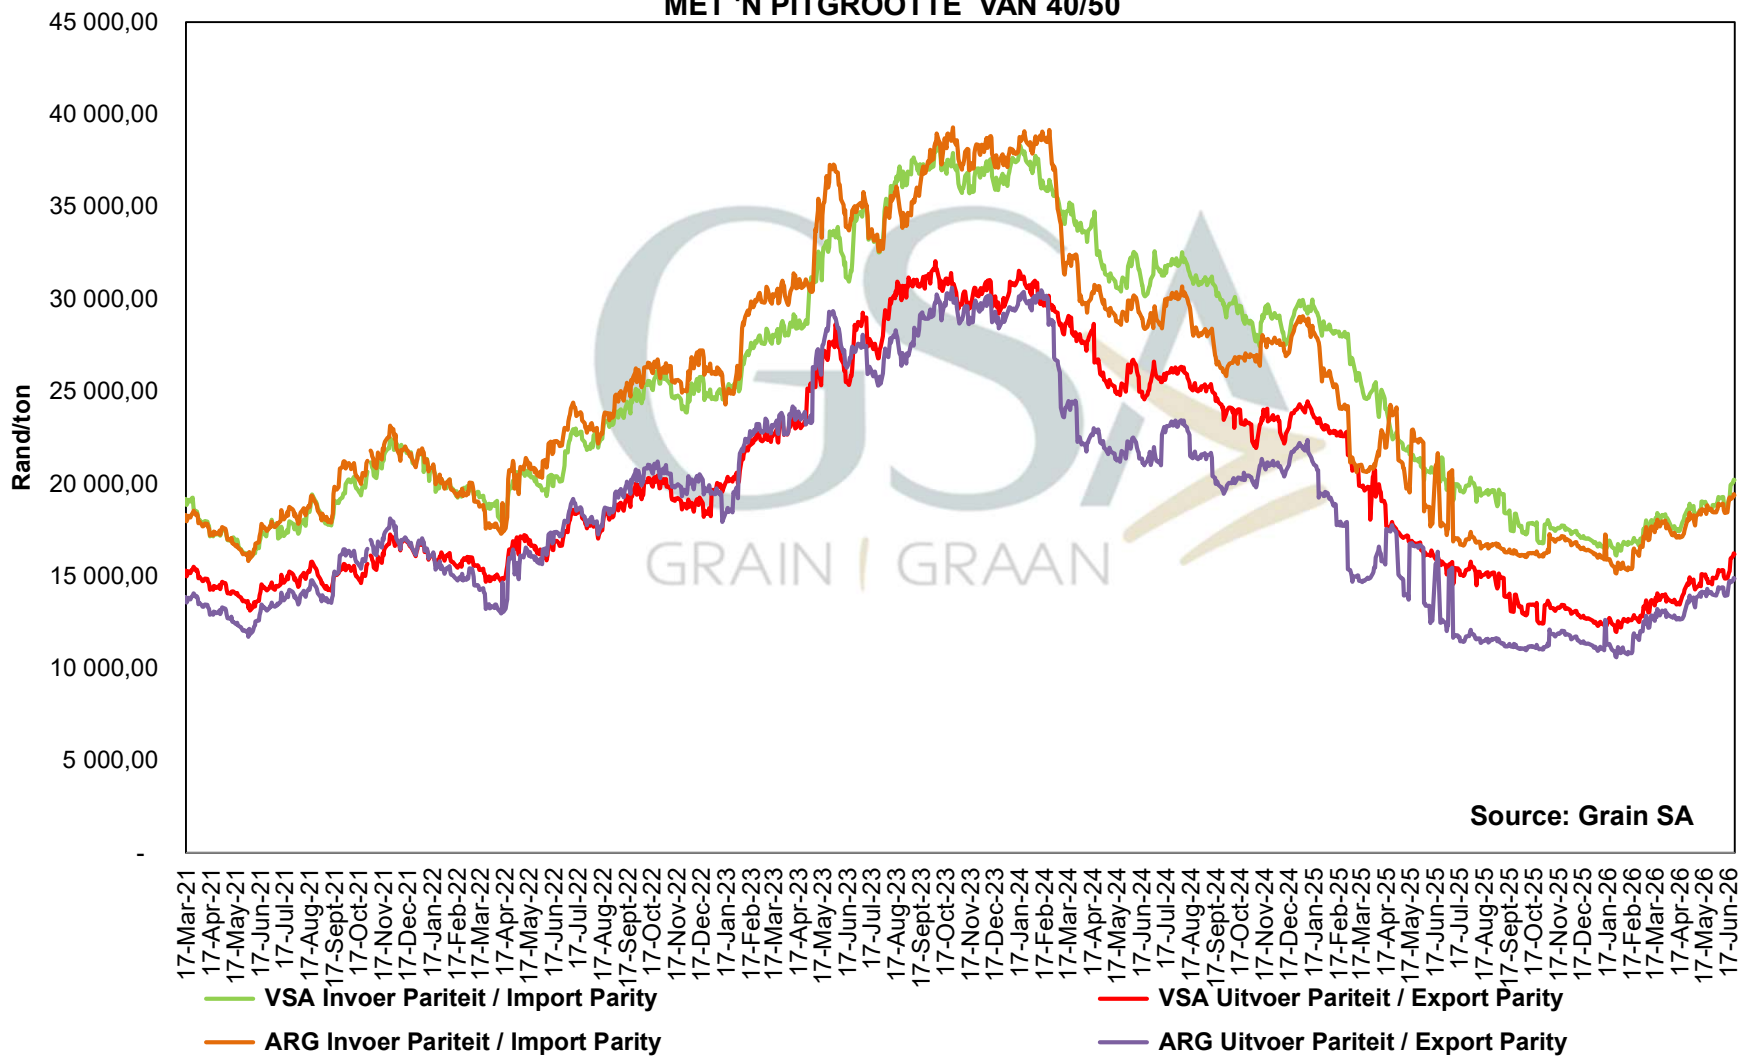

PRICES OF EU SUNFLOWER SEED DELIVERED IN RANDFONTEIN
 PRYSE VAN EU SONNEBLOMSAAD GELEWER IN RANDFONTEIN

Source: Grain SA

PRICES OF WHOLE SOYBEANS DELIVERED IN RANDFONTEIN
 PRYSE VAN HEEL SOJABONE GELEWER IN RANDFONTEIN

PRICES OF ARGENTINIAN SOYBEAN SEED DELIVERED IN RANDFONTEIN
PRYSE VAN ARGENTYNSE SOJABOON SAAD GELEWER IN RANDFONTEIN

PRICES OF BRAZILIAN SOYBEAN DELIVERED IN RANDFONTEIN
 PRYSE VAN BRASILIAANSE SOJABONE GELEWER IN RANDFONTEIN

Source: Grain SA

— Brazil Import Parity/ Invoerpariteit

— SAFEX Sojabone / Soybeans

— Brazil Export Parity/ Uitvoerpariteit

**PRODUCER PARITY PRICES OF PROCESSED AND GRADED CHOICE GRADE GROUNDNUTS (40/50)
 PRODUSENTE PARITEITSPRYSSE VAN UITGEDOPE EN GESORTEERDE KEURGRAAD GRONDBONE
 MET 'N PITGROOTTE VAN 40/50**