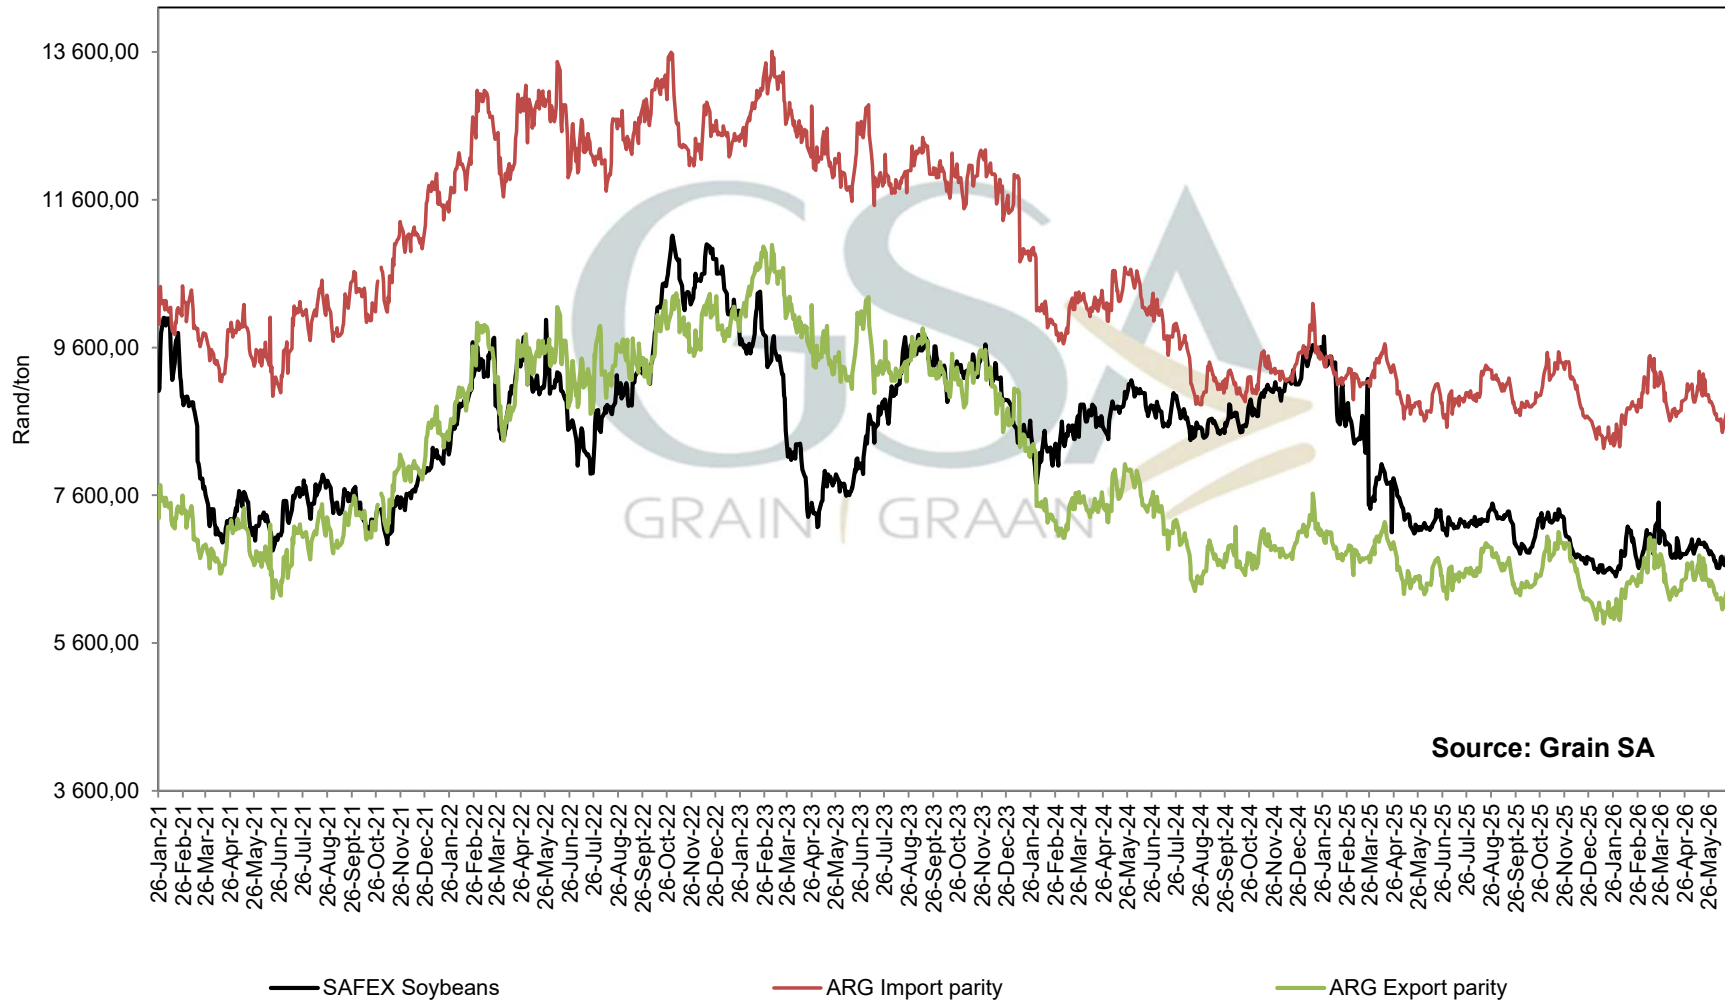

PRICES OF ARGENTINIAN SOYBEAN SEED DELIVERED IN RANDFONTEIN
PRYSE VAN ARGENTYNSE SOJABOON SAAD GELEWER IN RANDFONTEIN