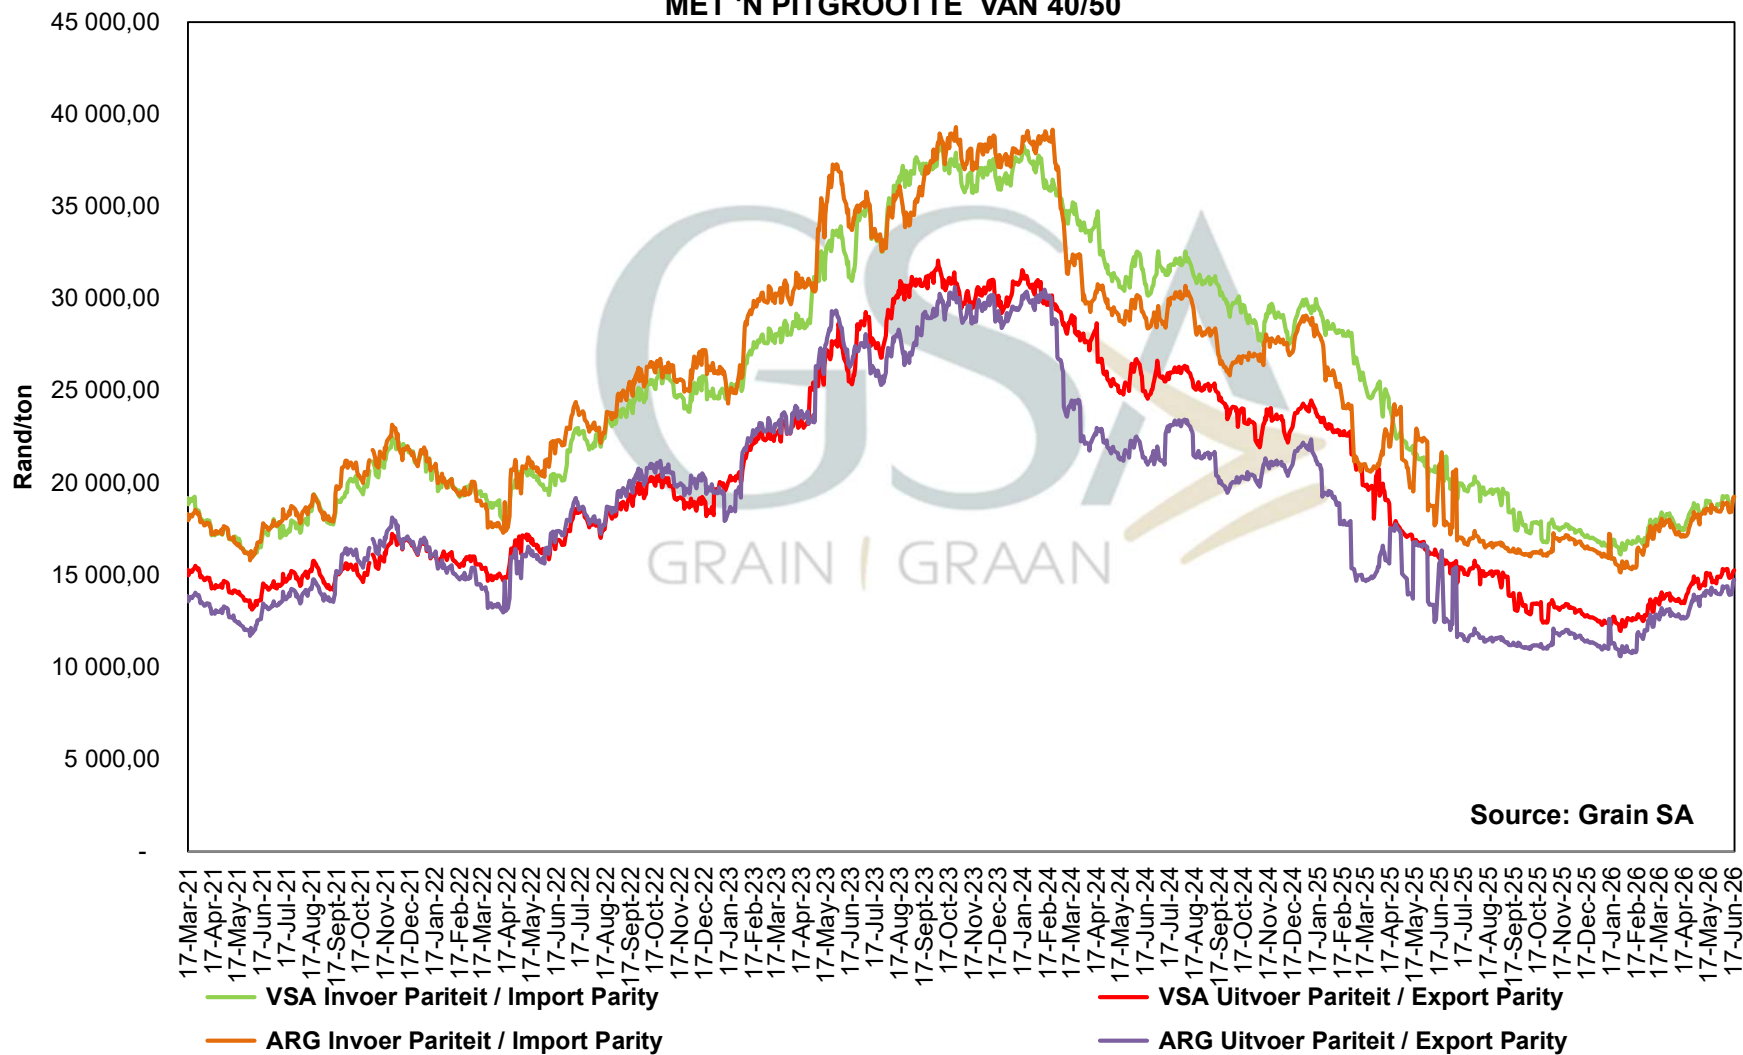

PRICES OF EU SUNFLOWER SEED DELIVERED IN RANDFONTEIN  
PRYSE VAN EU SONNEBLOMSAAD GELEWER IN RANDFONTEIN

PRICES OF WHOLE SOYBEANS DELIVERED IN RANDFONTEIN  
PRYSE VAN HEEL SOJABONE GELEWER IN RANDFONTEIN

SOYBEANS delivered in DURBAN (Jul'26)  
SOJABONE gelewer in DURBAN (Jul'26)

PRICES OF ARGENTINIAN SOYBEAN SEED DELIVERED IN RANDFONTEIN  
 PRYSE VAN ARGENTYNSE SOJABOON SAAD GELEWER IN RANDFONTEIN

PRICES OF BRAZILIAN SOYBEAN DELIVERED IN RANDFONTEIN  
PRYSE VAN BRASILIAANSE SOJABONE GELEWER IN RANDFONTEIN

**PRODUCER PARITY PRICES OF PROCESSED AND GRADED CHOICE GRADE GROUNDNUTS (40/50)  
 PRODUSENTE PARITEITSPRYSSE VAN UITGEDOPTE EN GESORTEERDE KEURGRAAD GRONDBONE  
 MET 'N PITGROOTTE VAN 40/50**

Prices of Canola in the Southern Cape (Swellendam)  
 Kanolapryse in die Suid-Kaap (Swellendam)

PRICES OF PROCESSED AND GRADED USA CHOICE GRADE GROUNDNUTS (40/50) (RANDFONTEIN)  
 PRYSE VAN UITGEDOP EN GESORTEERDE VSA KEURGRAAD GRONDBONE MET 'N PITGROOTTE VAN 40/50  
 pitgrootte (RANDFONTEIN)

PRICES OF PROCESSED AND GRADED ARGENTINEAN CHOICE GRADE GROUNDNUTS (40/50) (RANDFONTEIN)