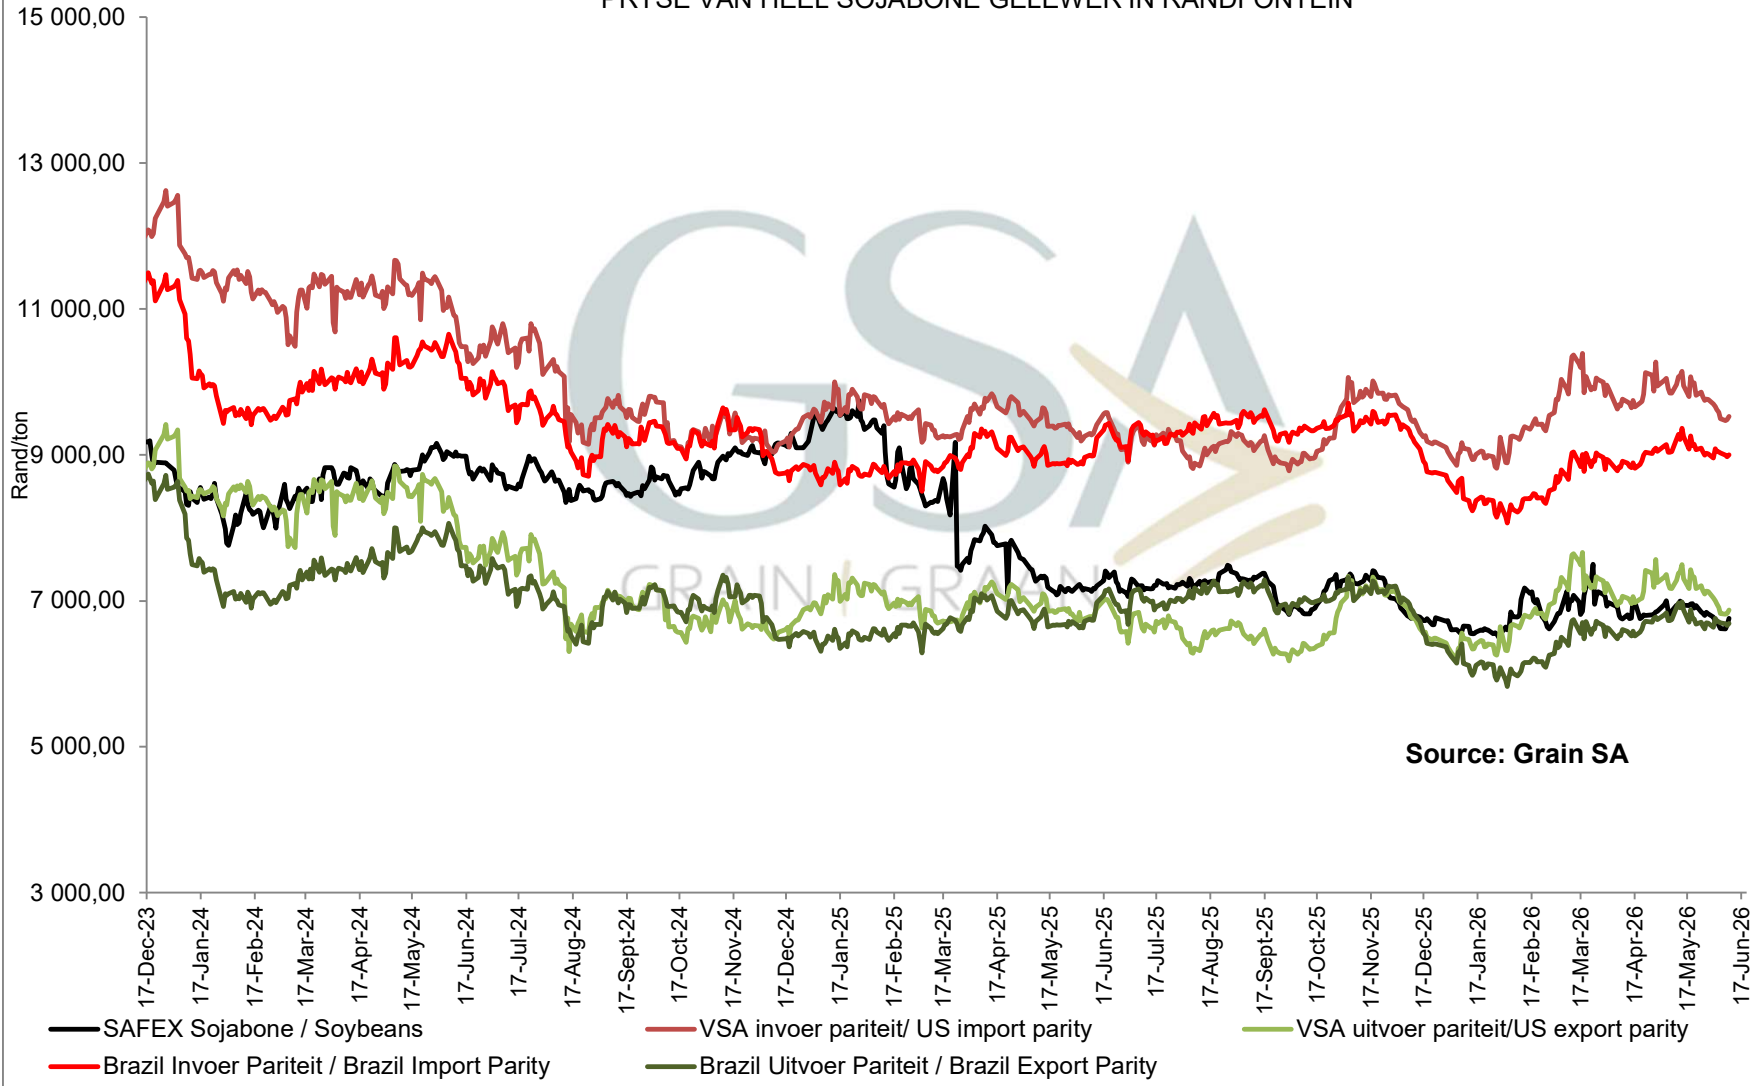

PRICES OF EU SUNFLOWER SEED DELIVERED IN RANDFONTEIN  
PRYSE VAN EU SONNEBLOMSAAD GELEWER IN RANDFONTEIN

PRICES OF WHOLE SOYBEANS DELIVERED IN RANDFONTEIN  
PRYSE VAN HEEL SOJABONE GELEWER IN RANDFONTEIN

SOYBEANS delivered in DURBAN (Jul'26)  
SOJABONE gelewer in DURBAN (Jul'26)

PRICES OF ARGENTINIAN SOYBEAN SEED DELIVERED IN RANDFONTEIN  
 PRYSE VAN ARGENTYNSE SOJABOON SAAD GELEWER IN RANDFONTEIN

PRICES OF BRAZILIAN SOYBEAN DELIVERED IN RANDFONTEIN  
PRYSE VAN BRASILIAANSE SOJABONE GELEWER IN RANDFONTEIN

**PRODUCER PARITY PRICES OF PROCESSED AND GRADED CHOICE GRADE GROUNDNUTS (40/50)  
 PRODUSENTE PARITEITSPRYSSE VAN UITGEDOPTE EN GESORTEERDE KEURGRAAD GRONDBONE  
 MET 'N PITGROOTTE VAN 40/50**

Prices of Canola in the Southern Cape (Swellendam)  
 Kanolapryse in die Suid-Kaap (Swellendam)