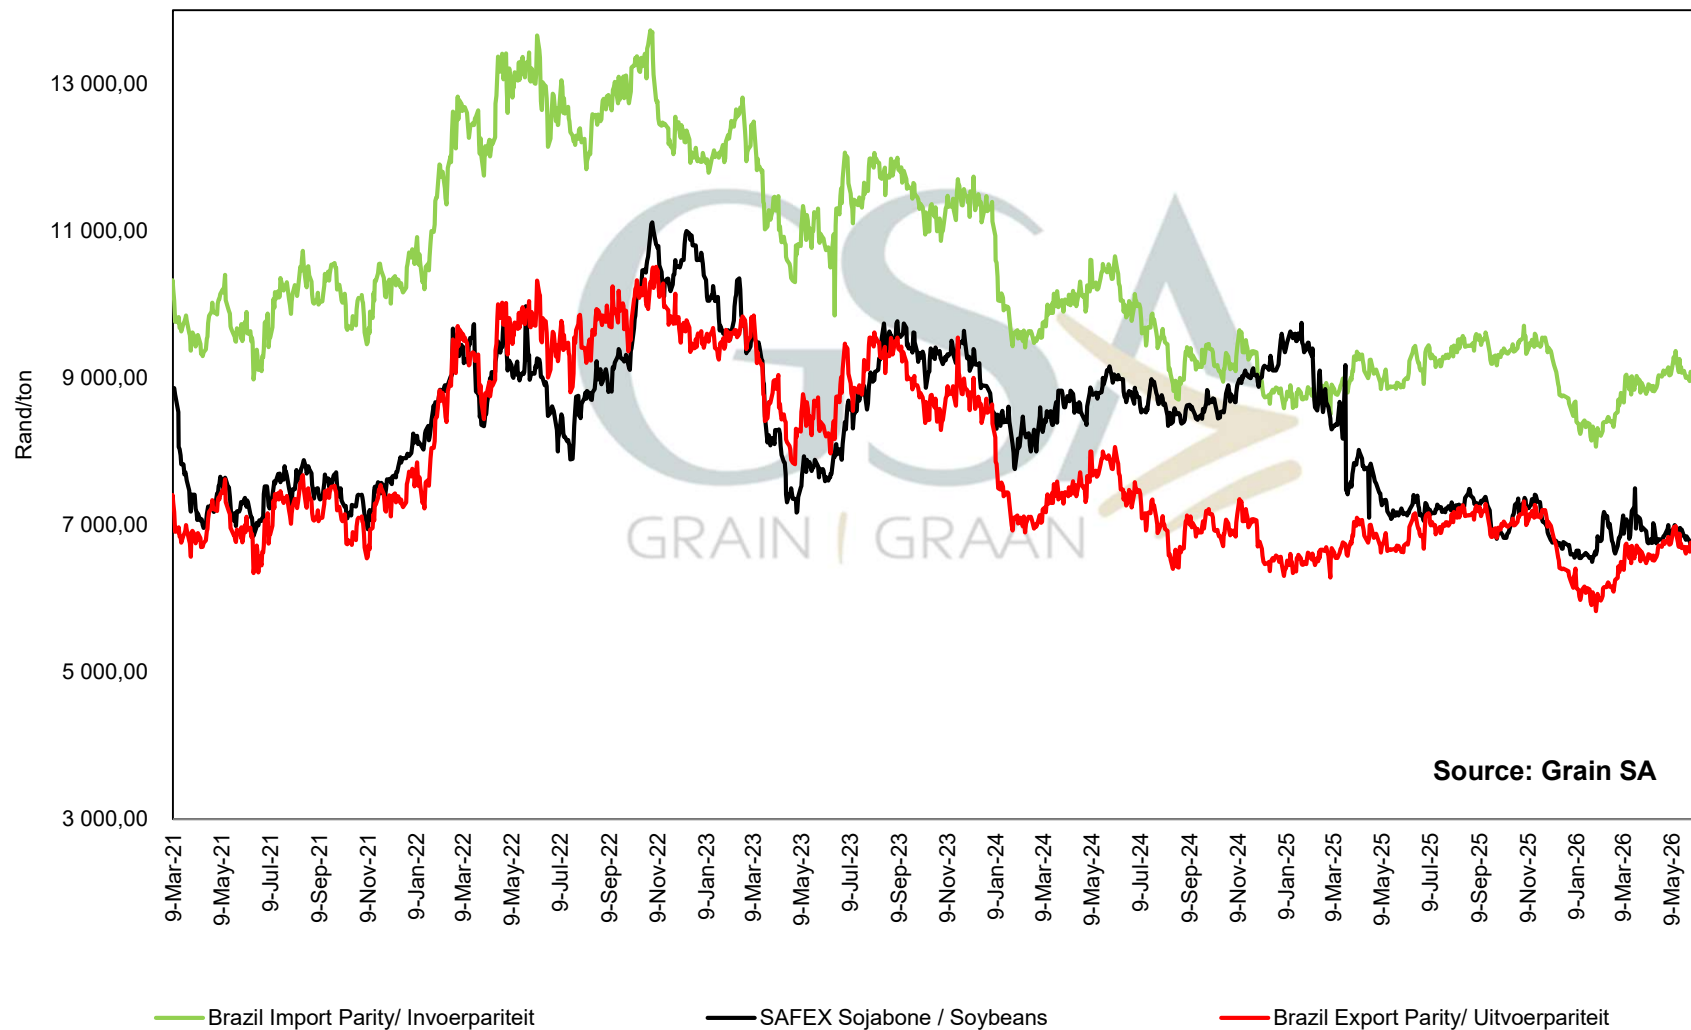

PRICES OF EU SUNFLOWER SEED DELIVERED IN RANDFONTEIN  
PRYSE VAN EU SONNEBLOMSAAD GELEWER IN RANDFONTEIN

PRICES OF WHOLE SOYBEANS DELIVERED IN RANDFONTEIN  
PRYSE VAN HEEL SOJABONE GELEWER IN RANDFONTEIN

**PRODUCER PARITY PRICES OF PROCESSED AND GRADED CHOICE GRADE GROUNDNUTS (40/50)  
 PRODUSENTE PARITEITSPRYSSE VAN UITGEDOPTE EN GESORTEERDE KEURGRAAD GRONDBONE  
 MET 'N PITGROOTTE VAN 40/50**

Prices of Canola in the Southern Cape (Swellendam)  
 Kanolapryse in die Suid-Kaap (Swellendam)