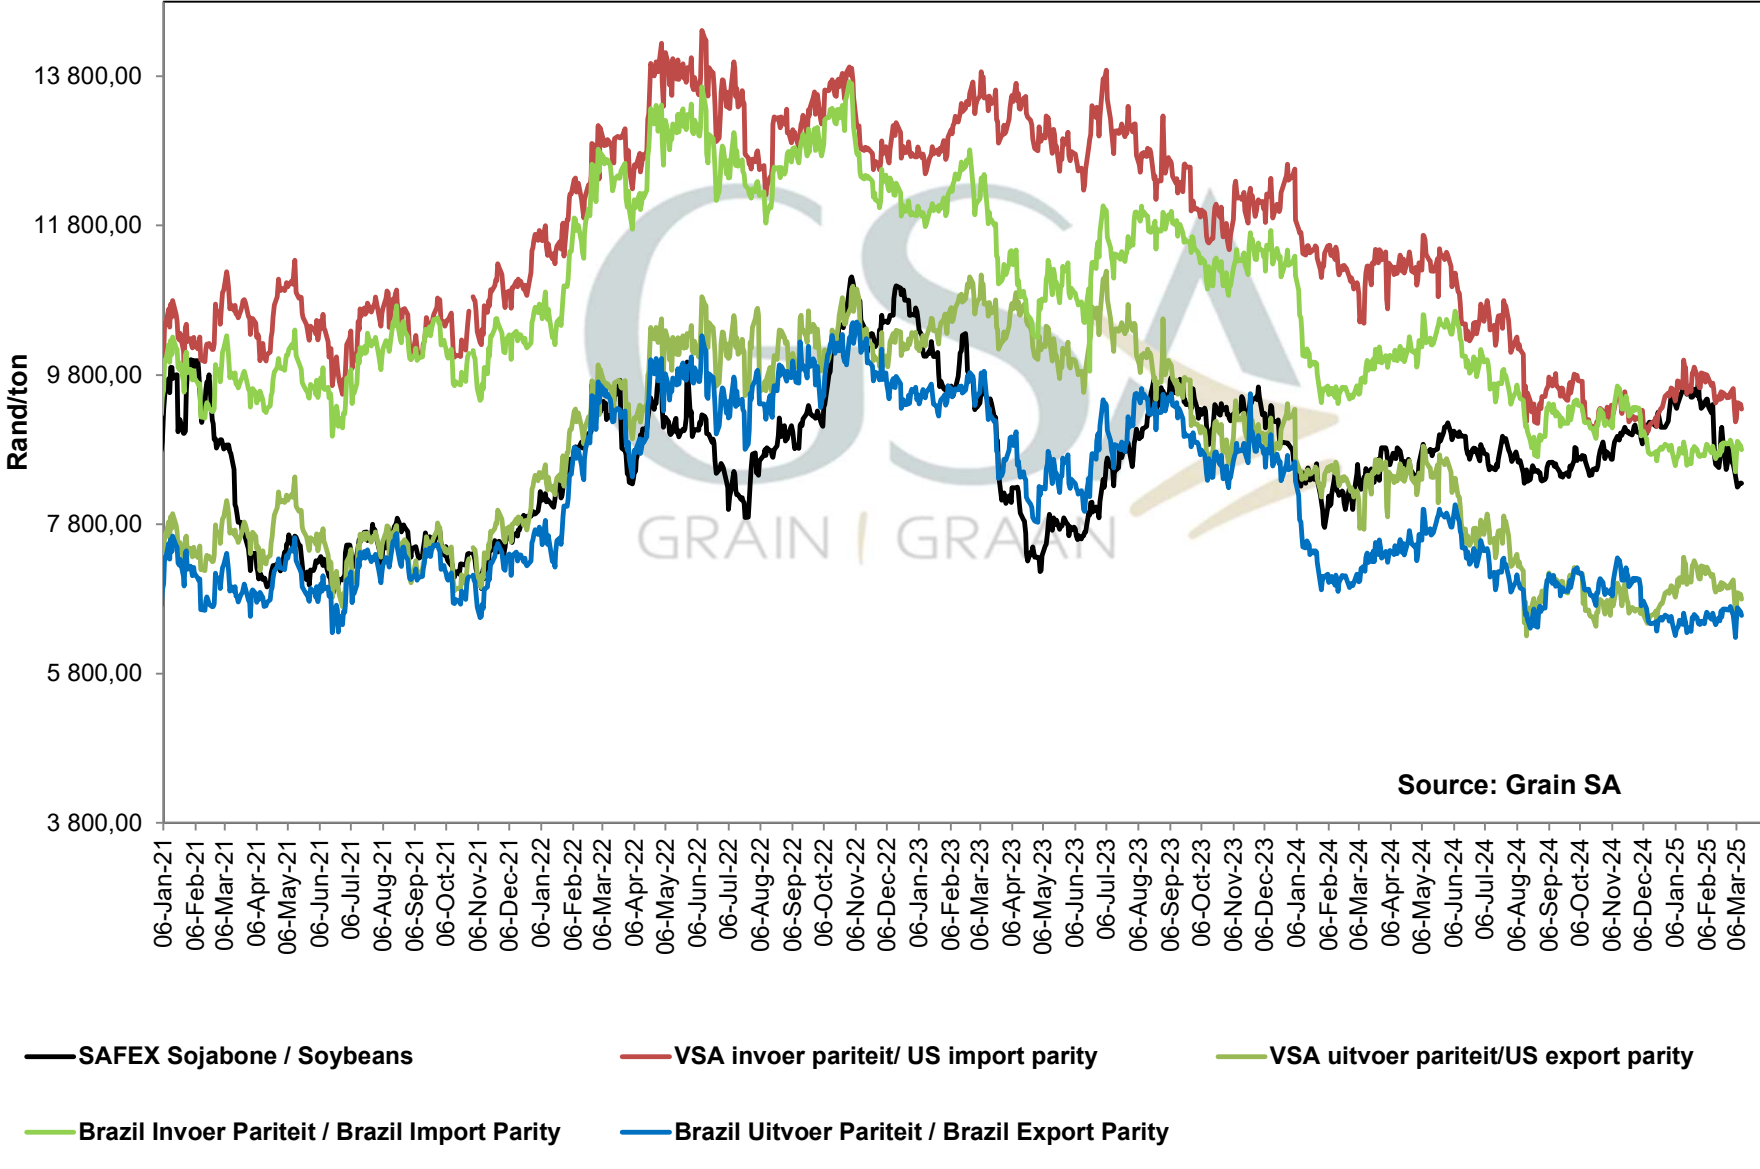

PRICES OF EU SUNFLOWER SEED DELIVERED IN RANDFONTEIN PRYSE VAN EU SONNEBLOMSAAD GELEWER IN RANDFONTEIN

Source: Grain SA

**PRICES OF WHOLE SOYBEANS DELIVERED IN RANDFONTEIN
 PRYSE VAN HEEL SOJABONE GELEWER IN RANDFONTEIN**