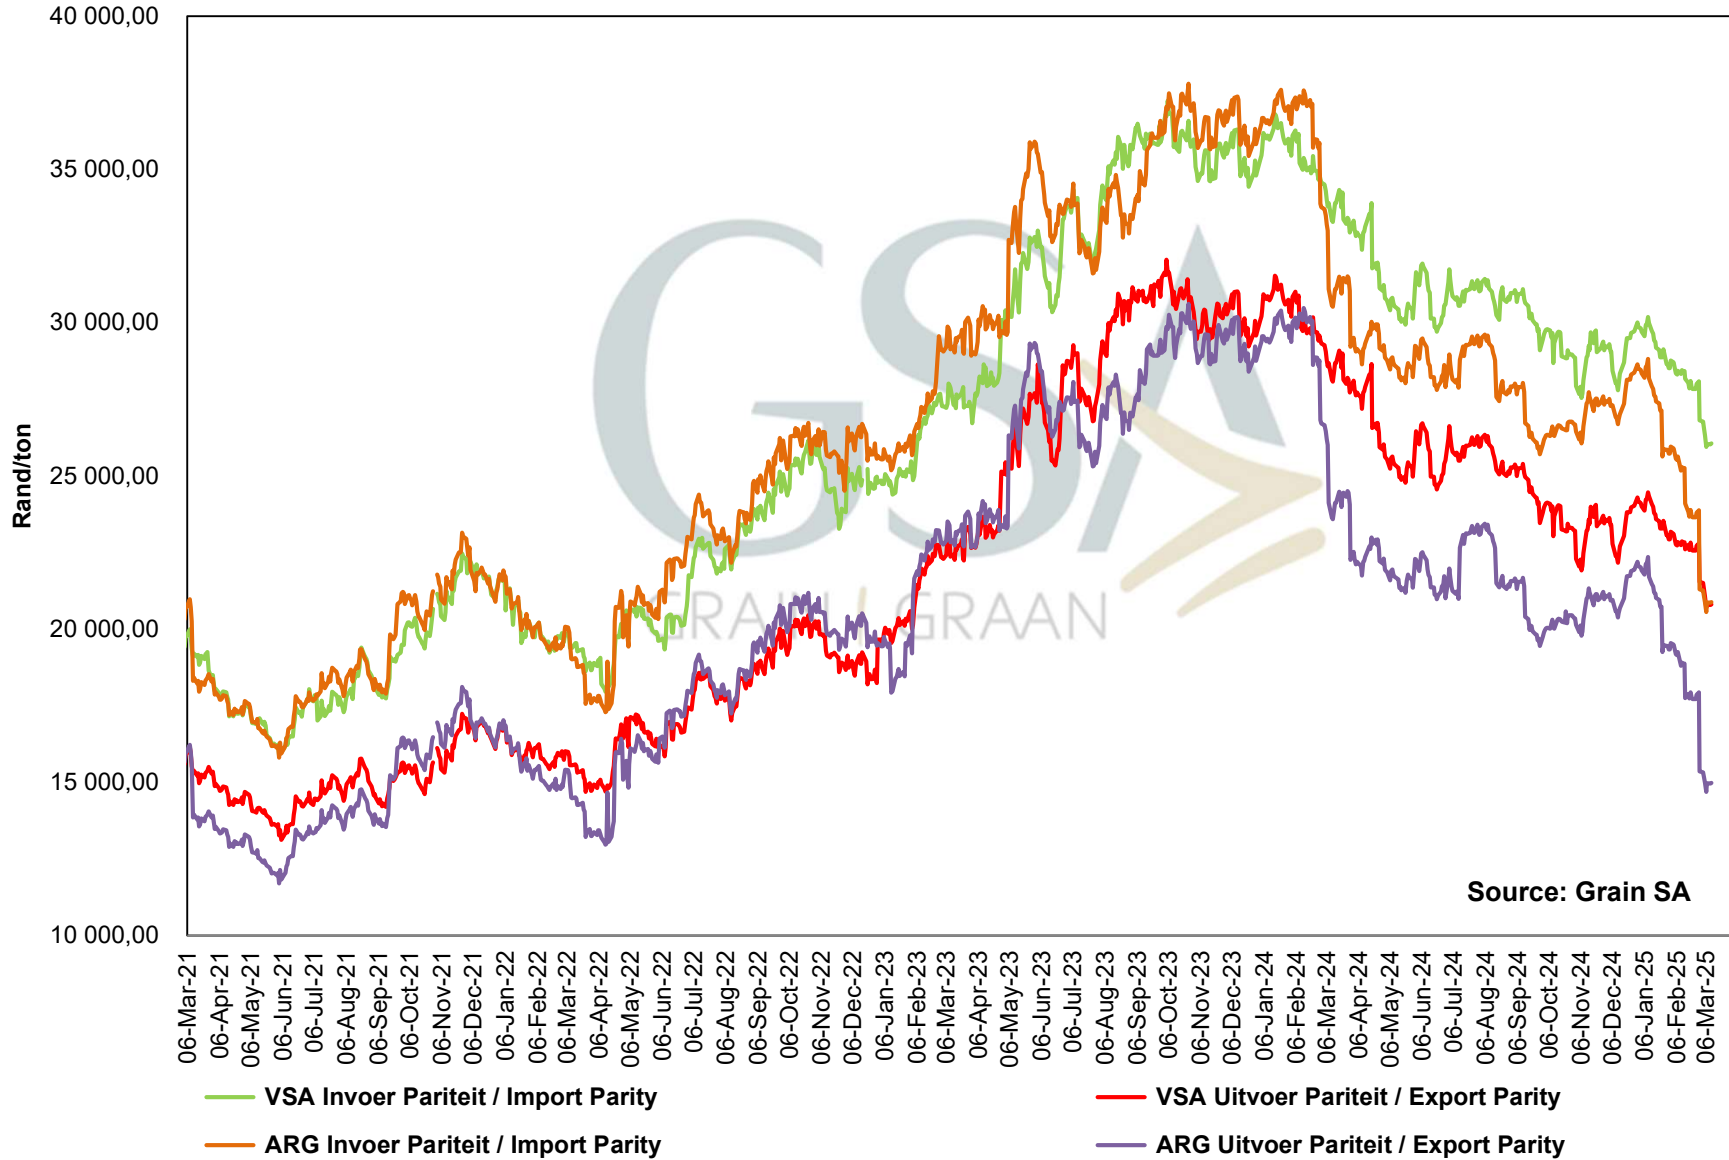

**PRODUCER PARITY PRICES OF PROCESSED AND GRADED CHOICE GRADE GROUNDNUTS (40/50)
PRODUSENTE PARITEITSPRYSE VAN UITGEDOPTE EN GESORTEERDE KEURGRAAD GRONDBONE
MET 'N PITGROOTTE VAN 40/50**