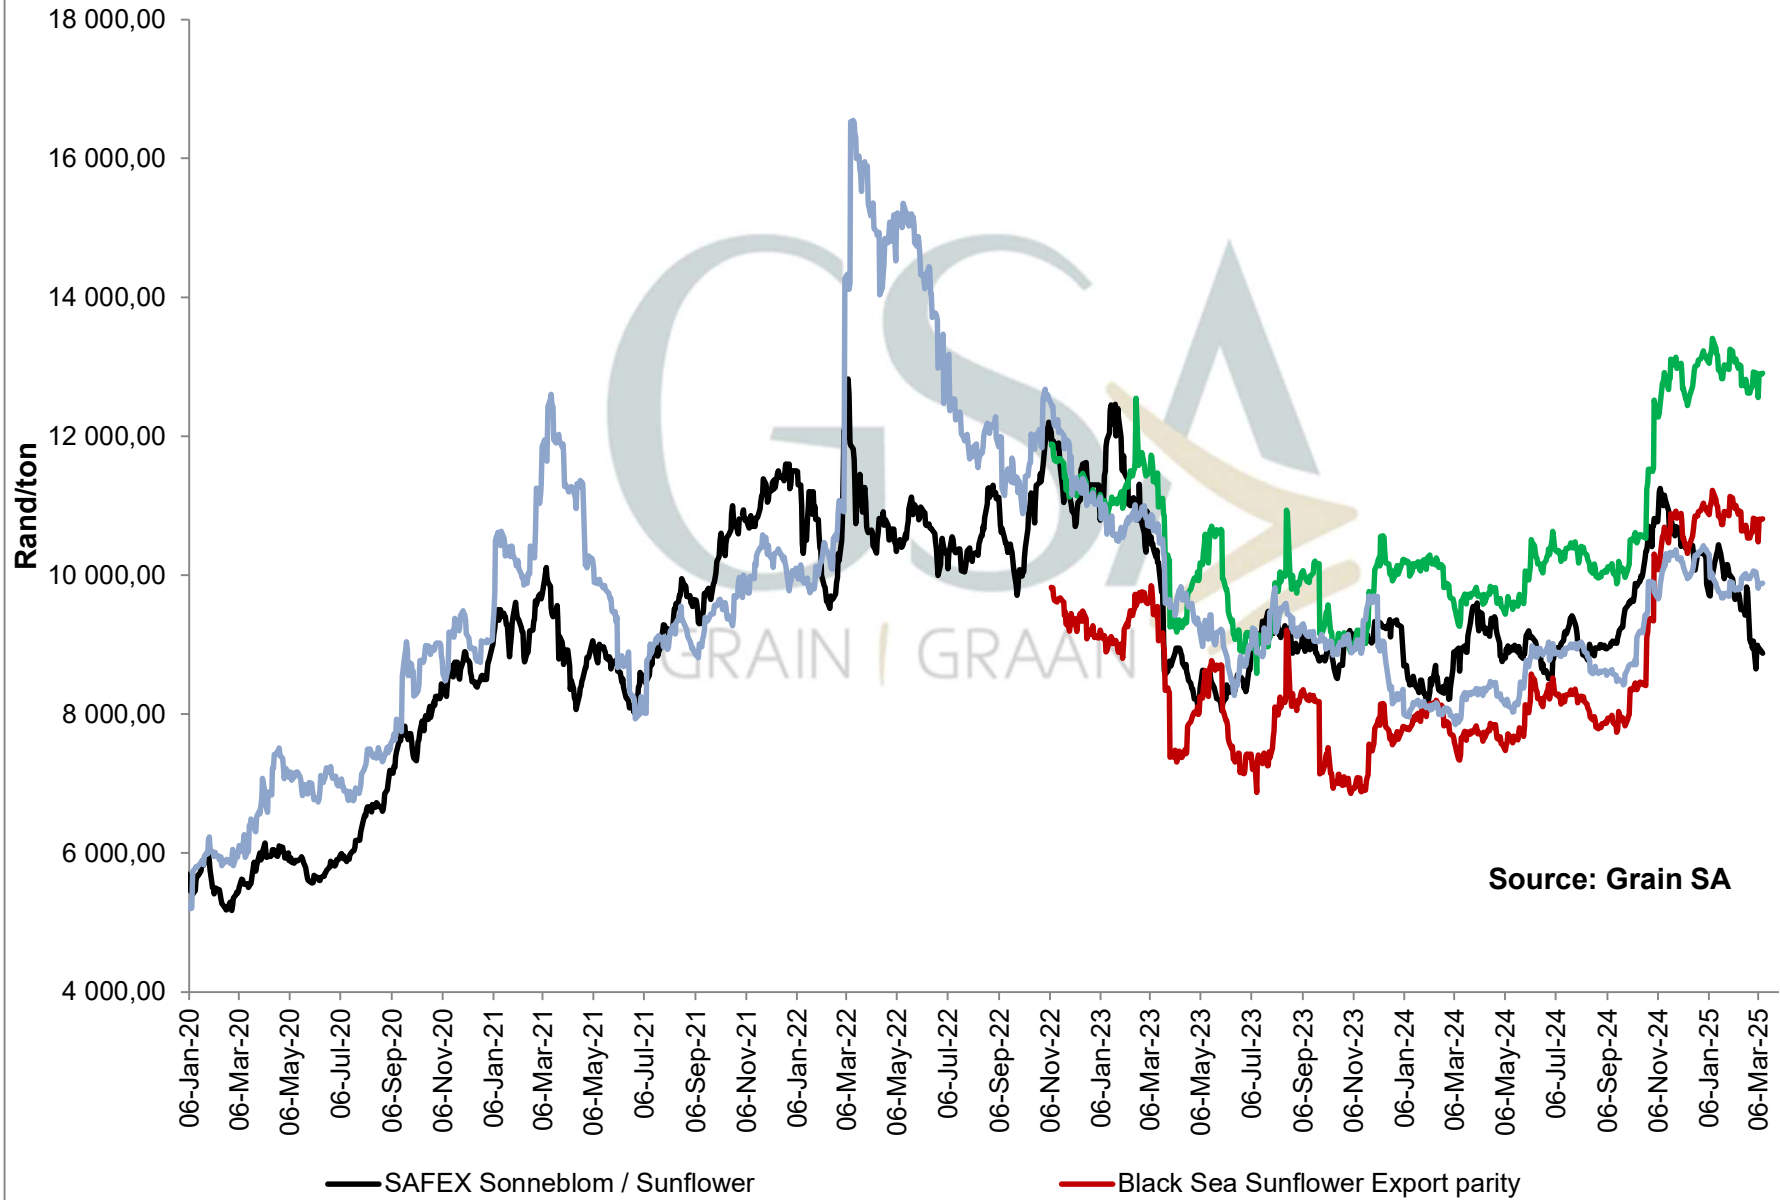

PRICES OF EU SUNFLOWER SEED DELIVERED IN RANDFONTEIN PRYSE VAN EU SONNEBLOMSAAD GELEWER IN RANDFONTEIN

Source: Grain SA

**PRICES OF WHOLE SOYBEANS DELIVERED IN RANDFONTEIN
 PRYSE VAN HEEL SOJABONE GELEWER IN RANDFONTEIN**

PRICES OF WHOLE SOYBEANS DELIVERED IN RANDFONTEIN (May'25)
PRYSE VAN HEEL SOJABONE GELEWER IN RANDFONTEIN (May'25)

**PRICES OF ARGENTINIAN SOYBEAN SEED DELIVERED IN RANDFONTEIN
PRYSE VAN ARGENTYNSE SOJABOON SAAD GELEWER IN RANDFONTEIN**