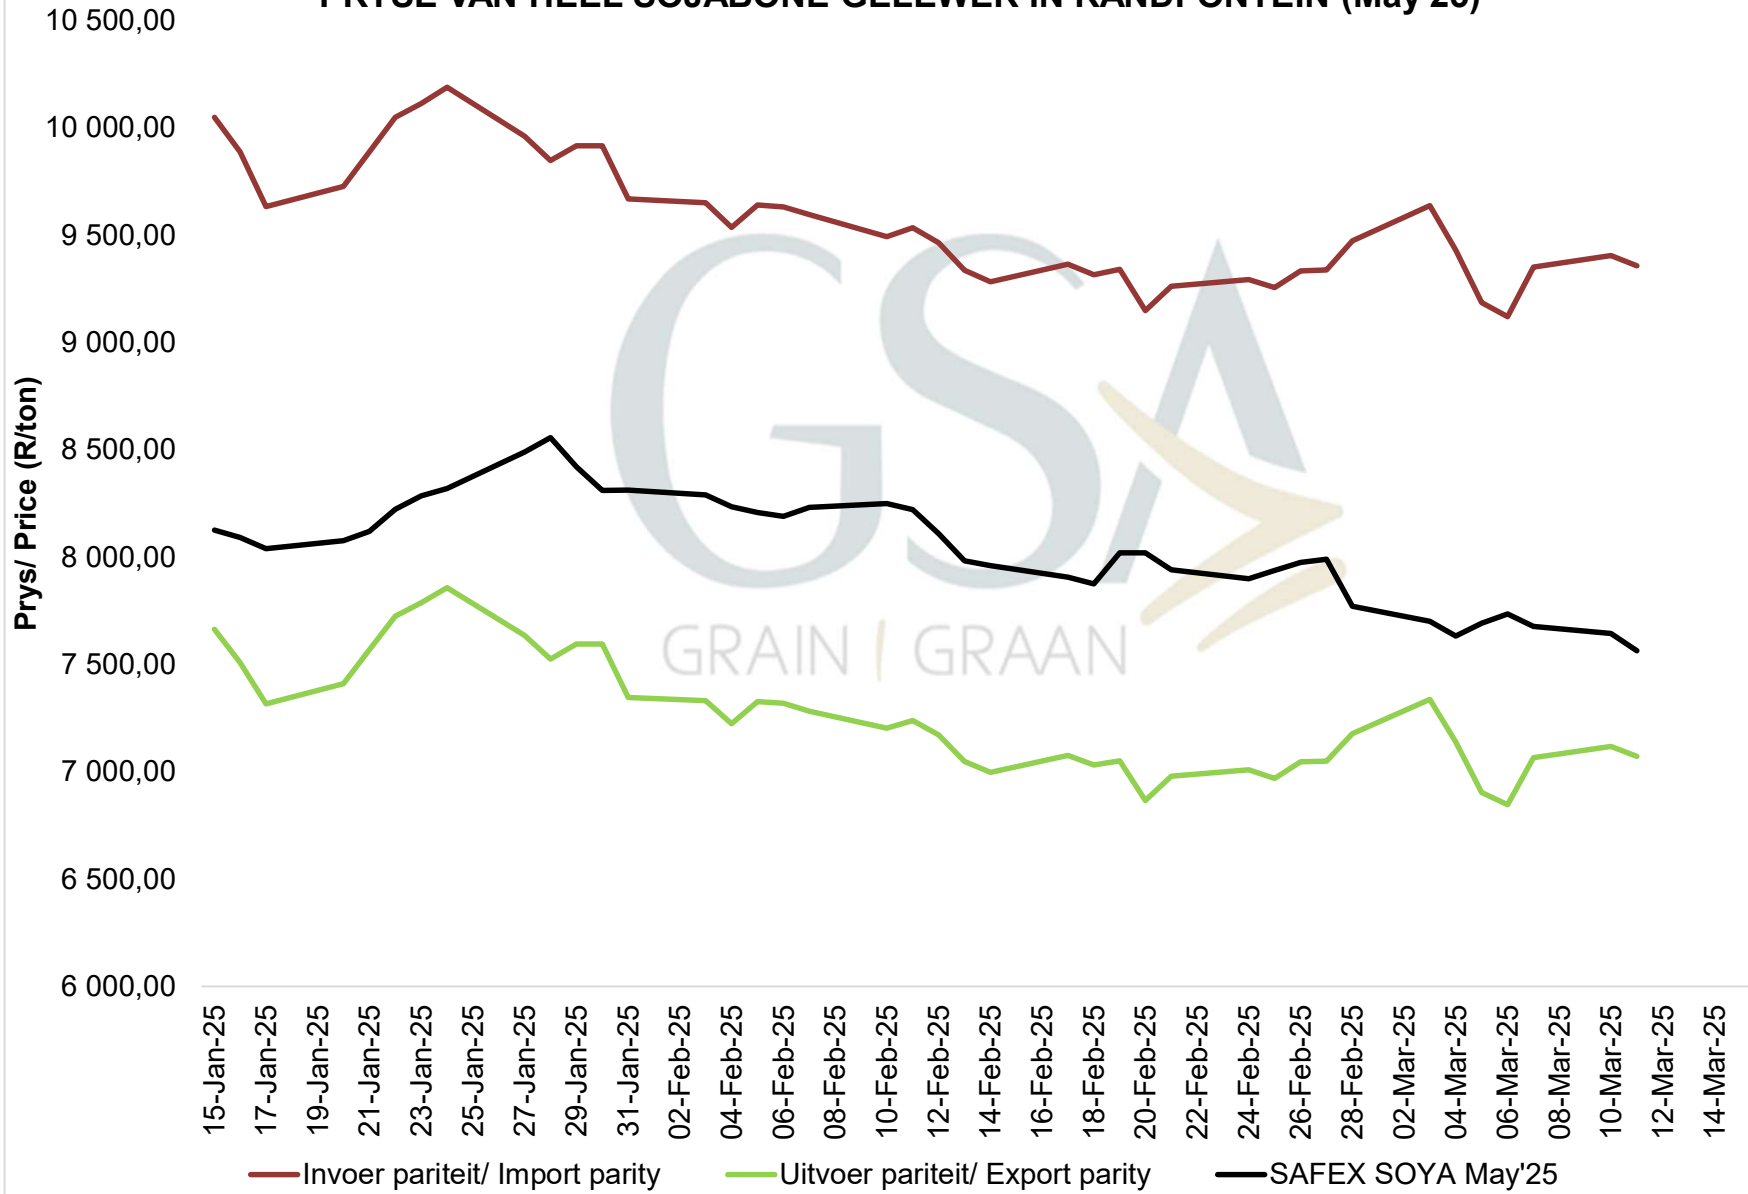

PRICES OF EU SUNFLOWER SEED DELIVERED IN RANDFONTEIN PRYSE VAN EU SONNEBLOMSAAD GELEWER IN RANDFONTEIN

Source: Grain SA

**PRICES OF WHOLE SOYBEANS DELIVERED IN RANDFONTEIN
 PRYSE VAN HEEL SOJABONE GELEWER IN RANDFONTEIN**

PRICES OF WHOLE SOYBEANS DELIVERED IN RANDFONTEIN (May'25)
PRYSE VAN HEEL SOJABONE GELEWER IN RANDFONTEIN (May'25)

**PRICES OF ARGENTINIAN SOYBEAN SEED DELIVERED IN RANDFONTEIN
PRYSE VAN ARGENTYNSE SOJABOON SAAD GELEWER IN RANDFONTEIN**