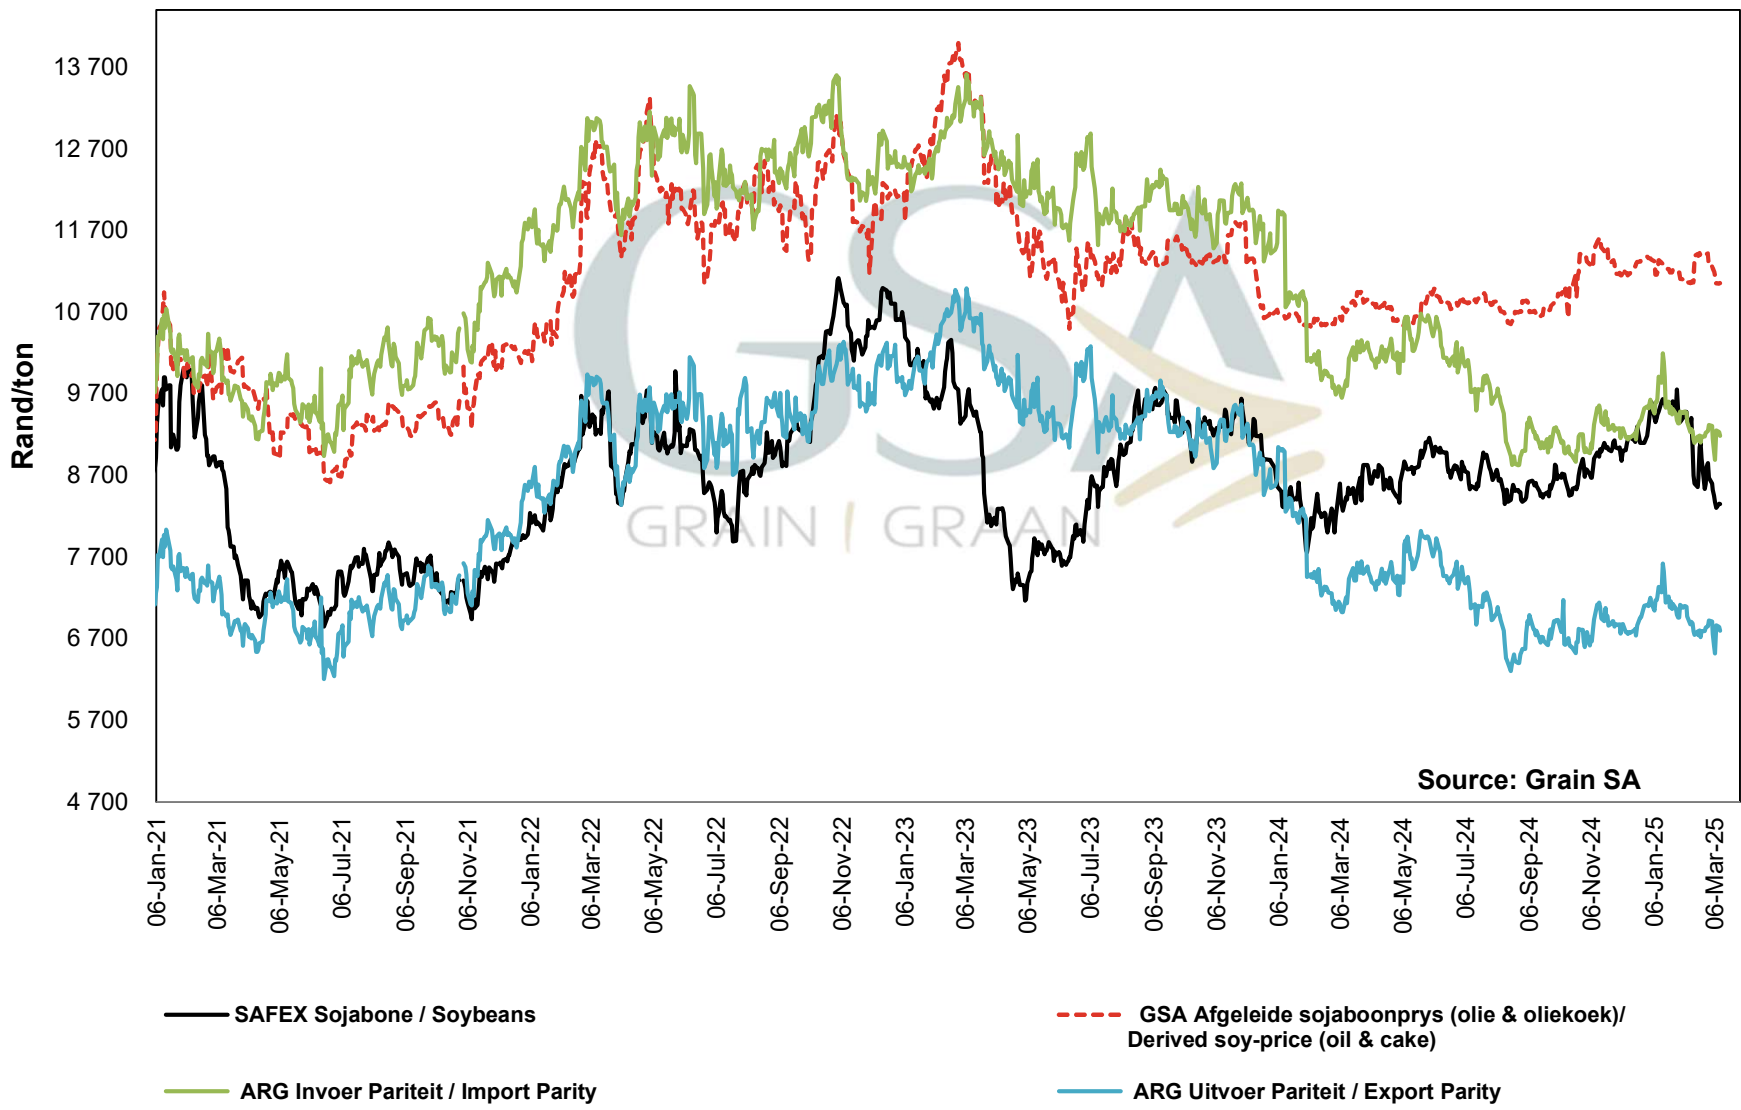

**PRICES OF DERIVED SOYBEAN DELIVERED IN RANDFONTEIN
PRYSE VAN AFGELEIDE SOJABONE GELEWER IN RANDFONTEIN**