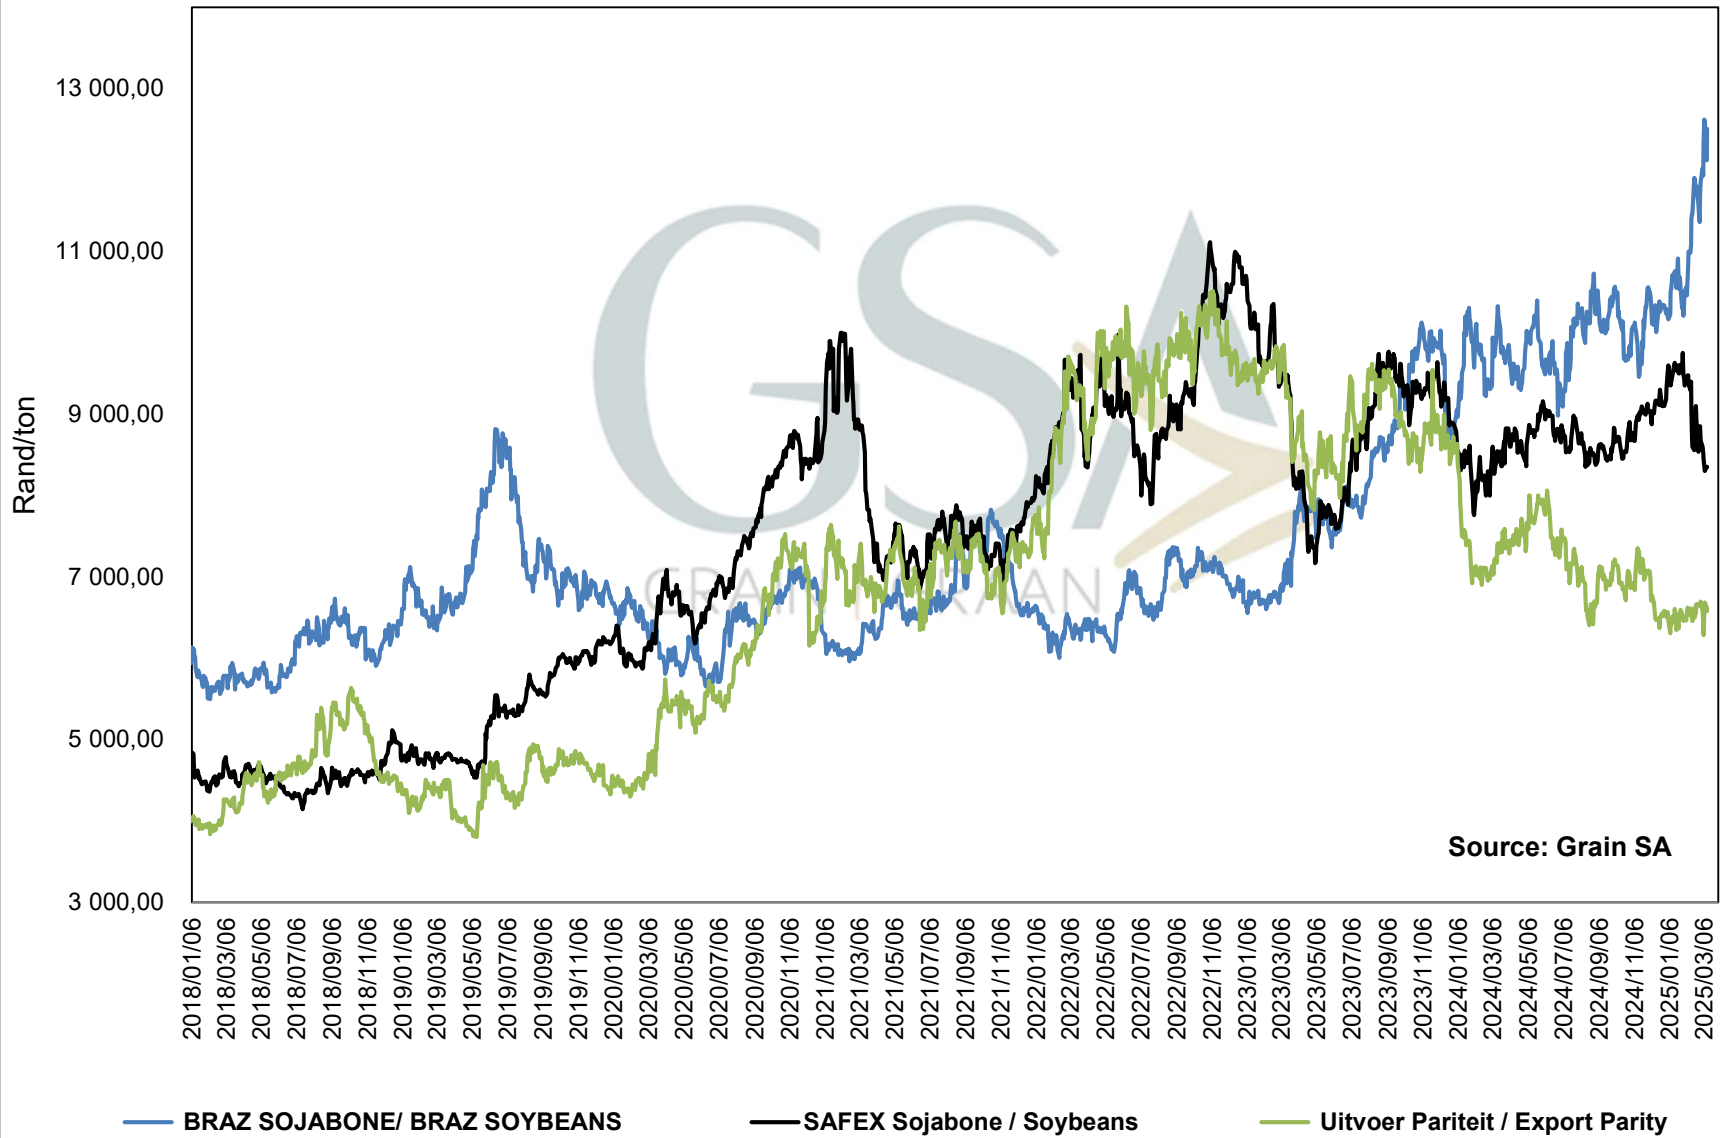

**PRICES OF BRAZILIAN SOYBEAN DELIVERED IN RANDFONTEIN
PRYSE VAN BRASILIAANSE SOJABONE GELEWER IN RANDFONTEIN**