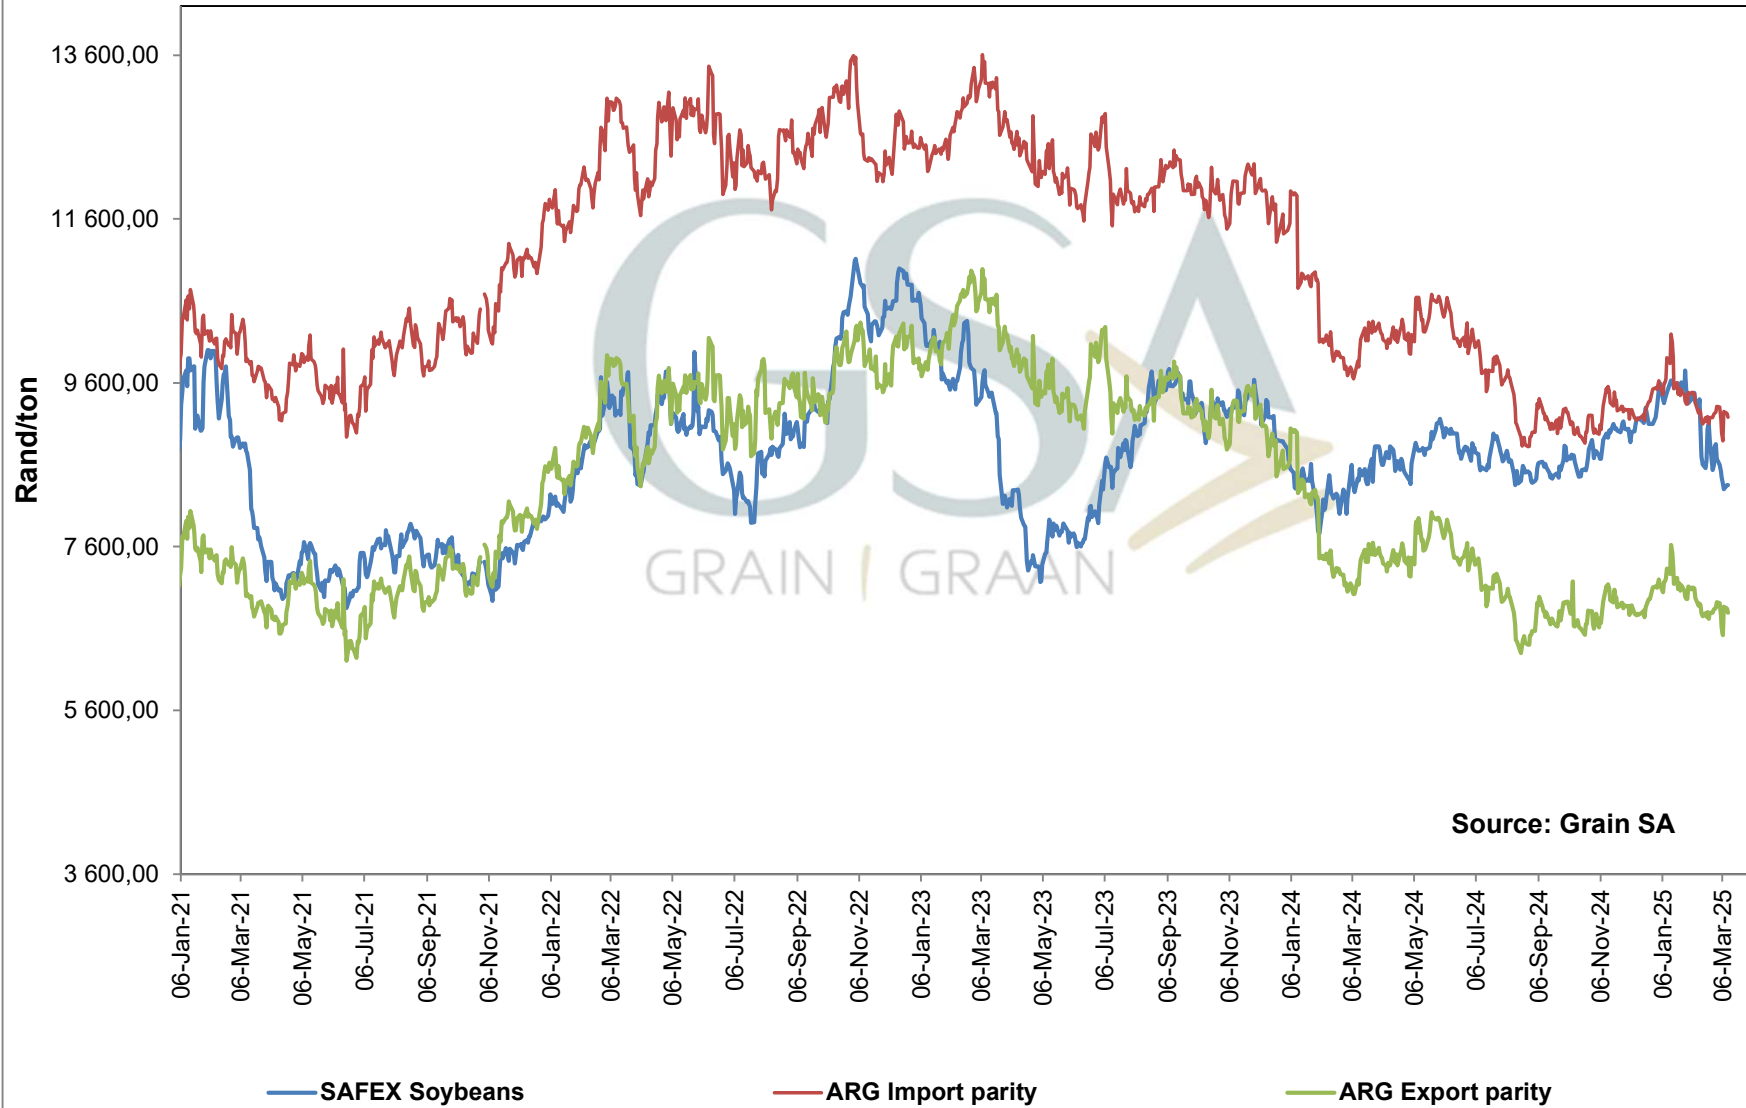

PRICES OF EU SUNFLOWER SEED DELIVERED IN RANDFONTEIN PRYSE VAN EU SONNEBLOMSAAD GELEWER IN RANDFONTEIN

Source: Grain SA

**PRICES OF WHOLE SOYBEANS DELIVERED IN RANDFONTEIN
 PRYSE VAN HEEL SOJABONE GELEWER IN RANDFONTEIN**

PRICES OF WHOLE SOYBEANS DELIVERED IN RANDFONTEIN (May'25)
PRYSE VAN HEEL SOJABONE GELEWER IN RANDFONTEIN (May'25)

**PRICES OF ARGENTINIAN SOYBEAN SEED DELIVERED IN RANDFONTEIN
PRYSE VAN ARGENTYNSE SOJABOON SAAD GELEWER IN RANDFONTEIN**