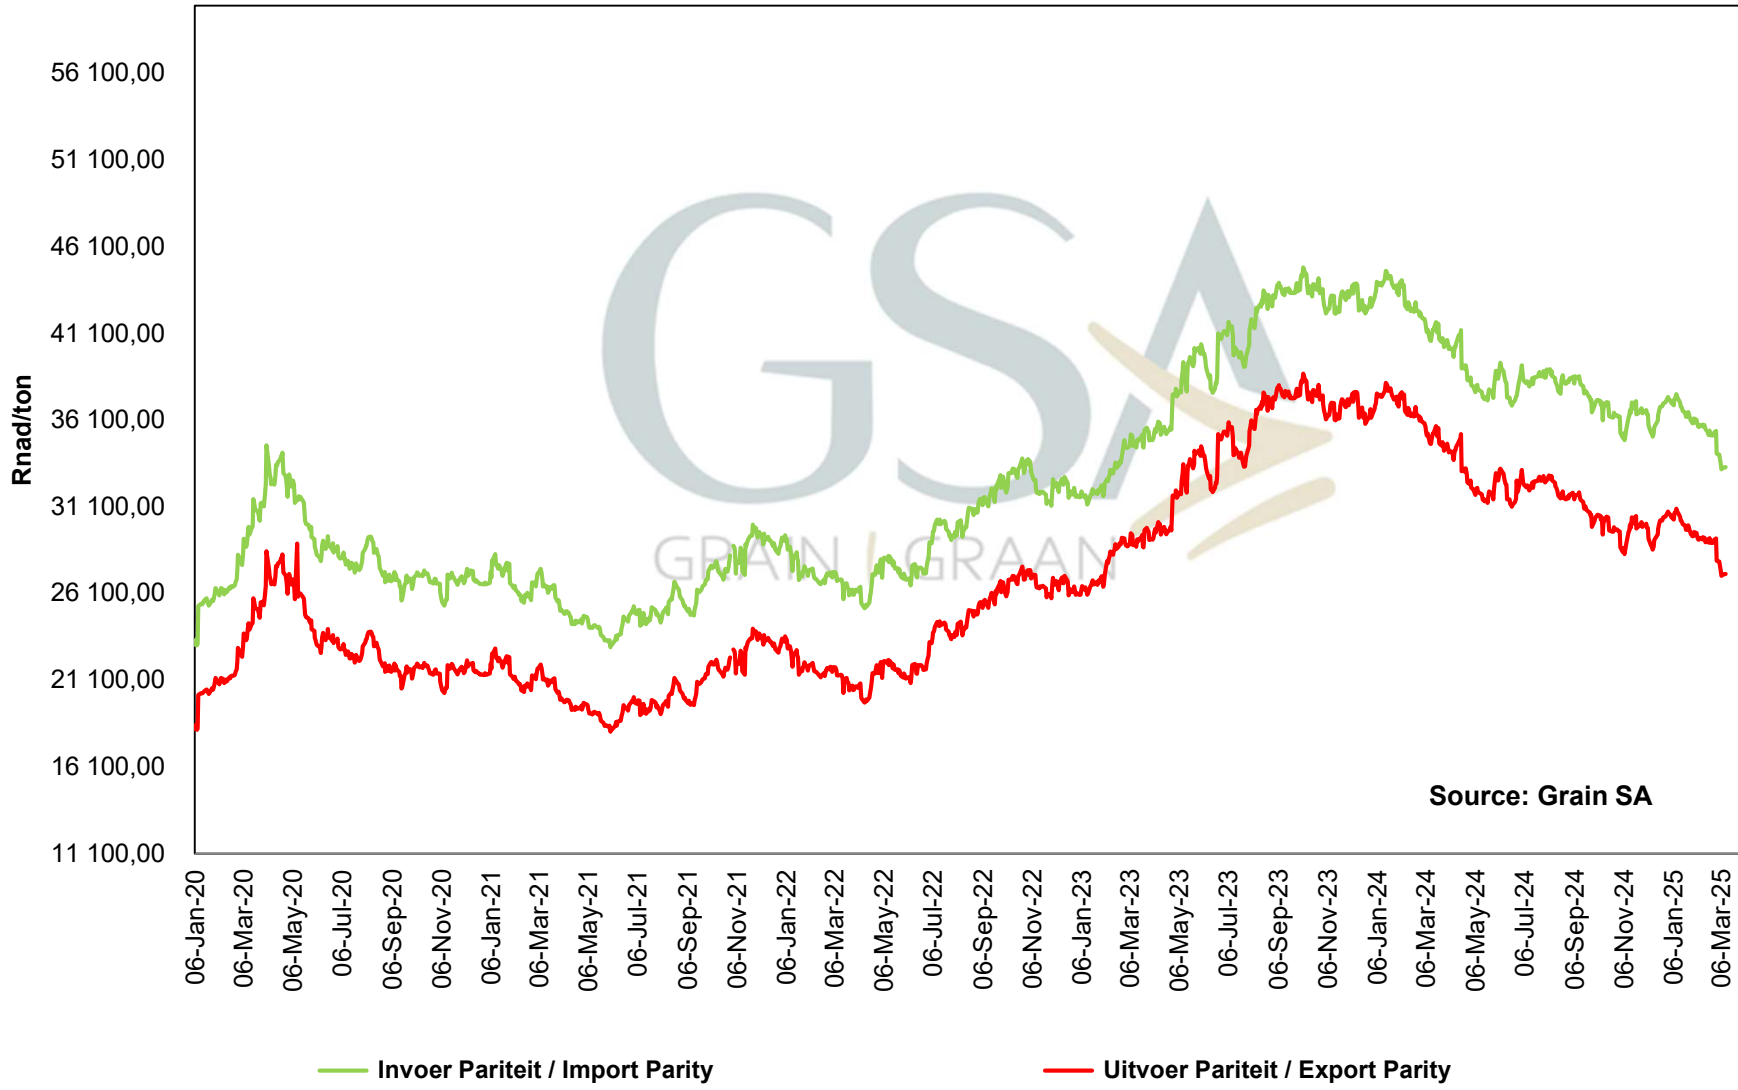

**PRICES OF PROCESSED AND GRADED USA CHOICE GRADE GROUNDNUTS (40/50)
(RANDFONTEIN)
PRYSE VAN UITGEDOP EN GESORTEERDE VSA KEURGRAAD GRONDBONE MET 'N PITGROOTTE
VAN 40/50 pitgrootte (RANDFONTEIN)**