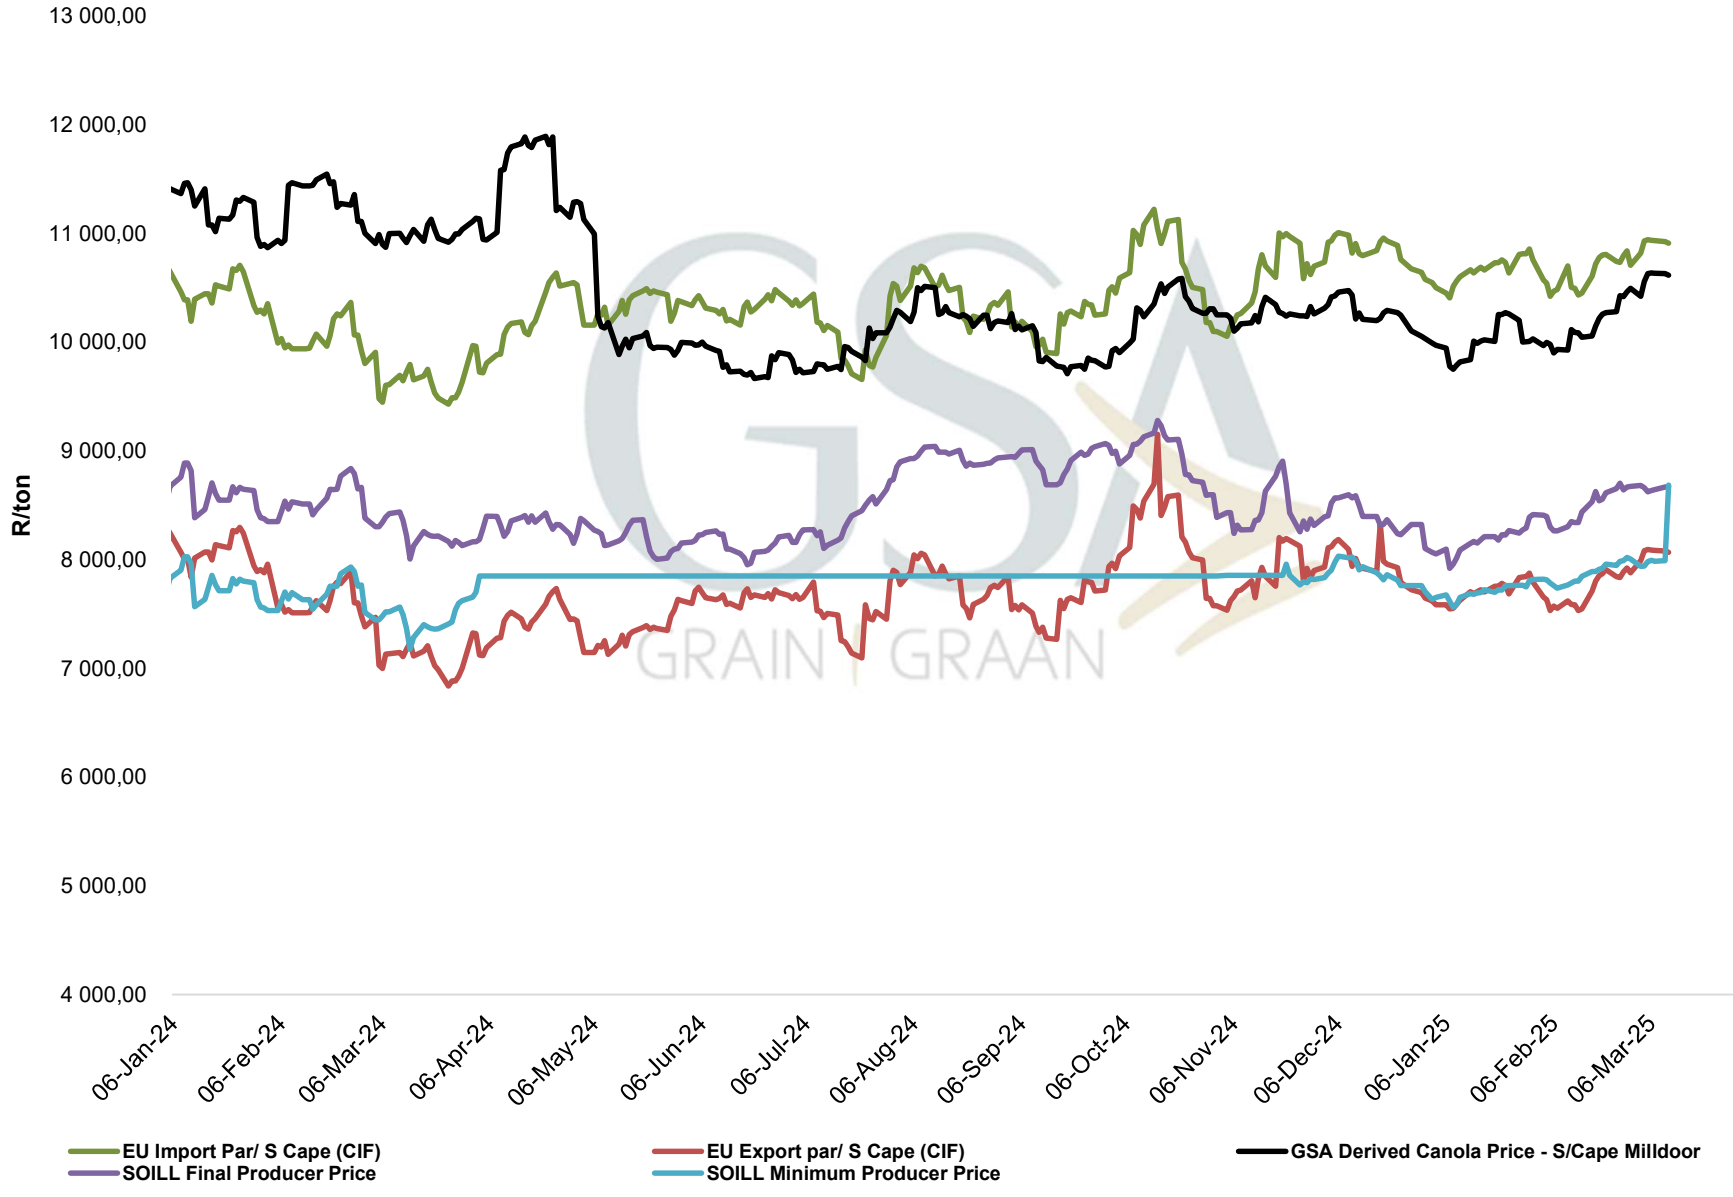

PRICES OF WHOLE SOYBEANS DELIVERED IN RANDFONTEIN (May'25)
PRYSE VAN HEEL SOJABONE GELEWER IN RANDFONTEIN (May'25)

**PRICES OF ARGENTINIAN SOYBEAN SEED DELIVERED IN RANDFONTEIN
PRYSE VAN ARGENTYNSE SOJABOON SAAD GELEWER IN RANDFONTEIN**

**PRICES OF BRAZILIAN SOYBEAN DELIVERED IN RANDFONTEIN
PRYSE VAN BRASILIAANSE SOJABONE GELEWER IN RANDFONTEIN**

**PRICES OF DERIVED SOYBEAN DELIVERED IN RANDFONTEIN
 PRYSE VAN AFGELEIDE SOJABONE GELEWER IN RANDFONTEIN**

Prices of Canola in the Southern Cape (Swellendam) Kanolapryse in die Suid-Kaap (Swellendam)

**PRODUCER PARITY PRICES OF PROCESSED AND GRADED CHOICE GRADE GROUNDNUTS (40/50)
 PRODUSENTE PARITEITSPRYSE VAN UITGEDOPTE EN GESORTEERDE KEURGRAAD GRONDBONE
 MET 'N PITGROOTTE VAN 40/50**