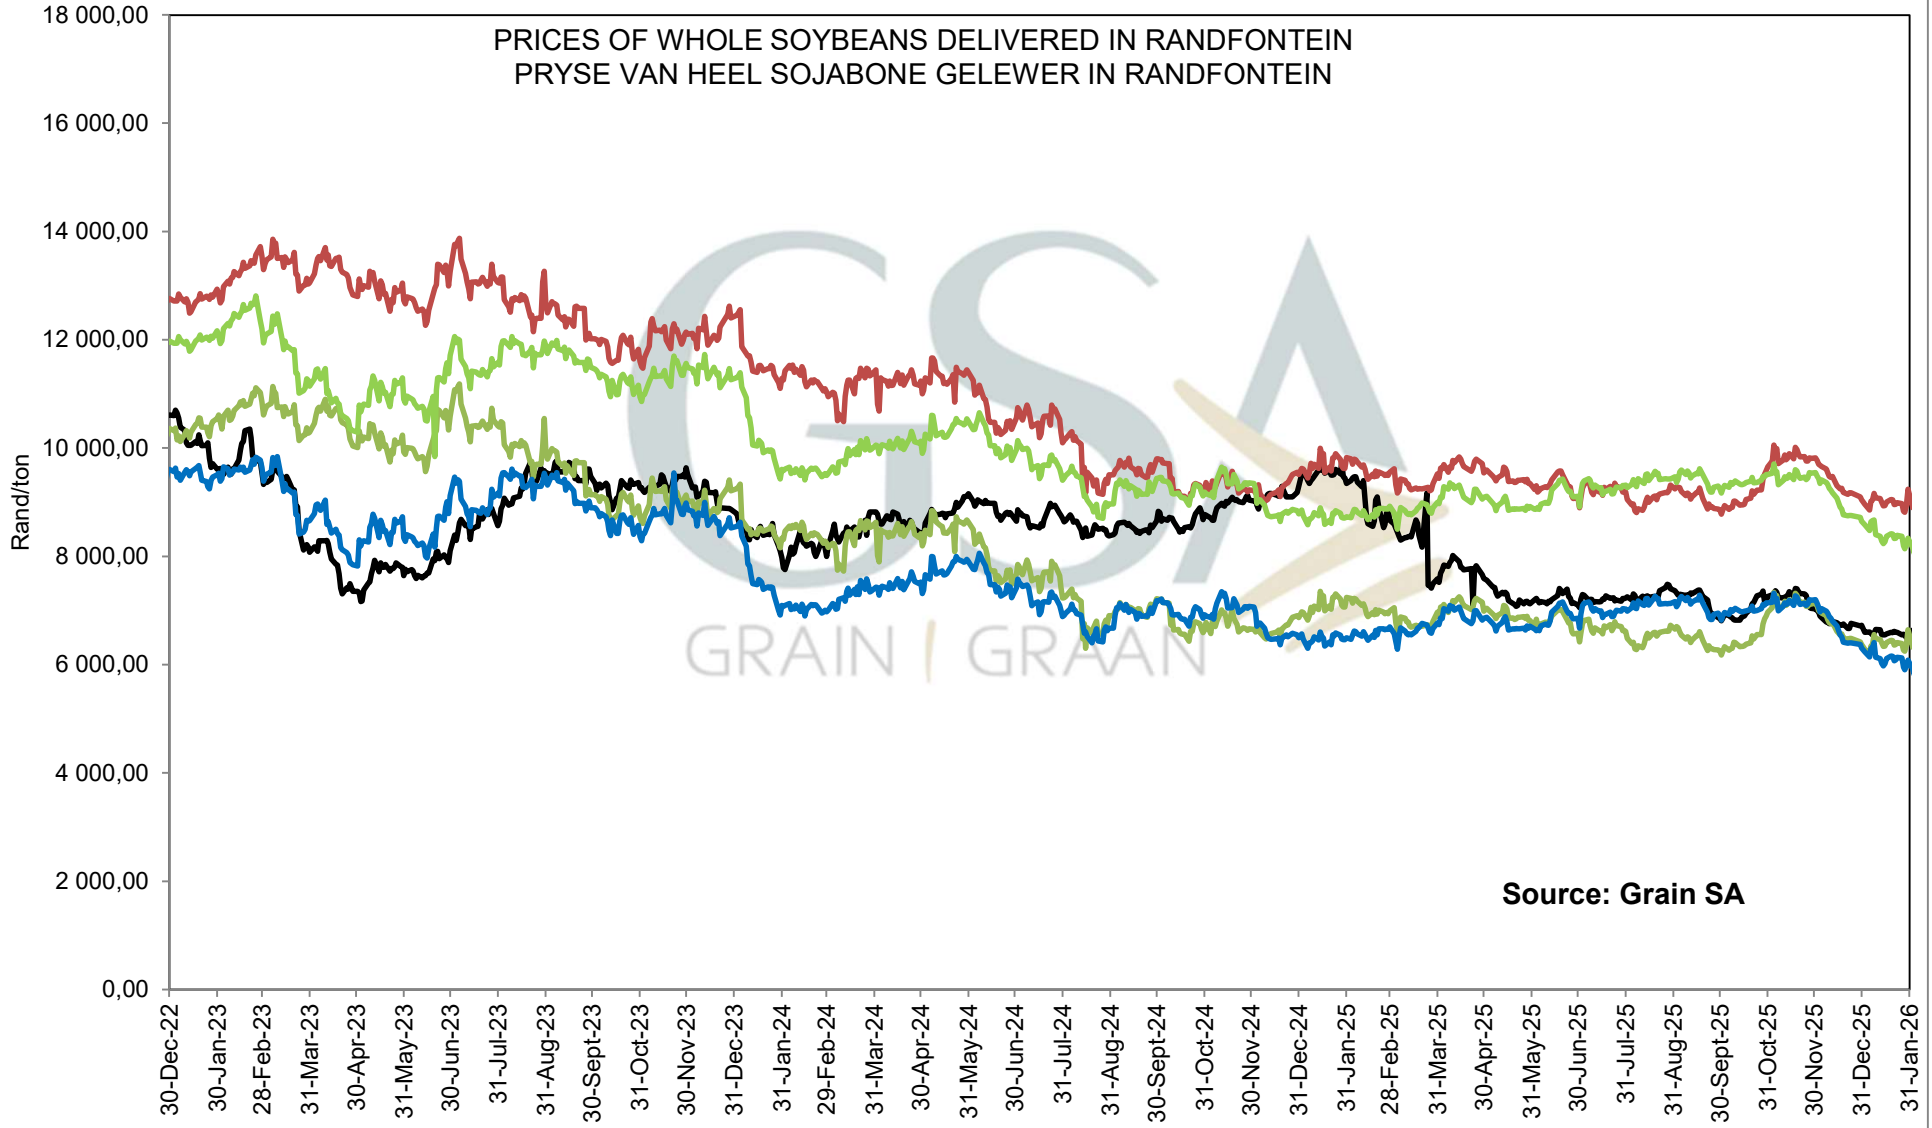

PRICES OF EU SUNFLOWER SEED DELIVERED IN RANDFONTEIN  
 PRYSE VAN EU SONNEBLOMSAAD GELEWER IN RANDFONTEIN

Source: Grain SA

— SAFEX Sonneblom / Sunflower — Black Sea Sunflower Export parity — Black Sea Sunflower Import parity — EU (French) Import Parity — EU (French) Export Parity

PRICES OF WHOLE SOYBEANS DELIVERED IN RANDFONTEIN  
 PRYSE VAN HEEL SOJABONE GELEWER IN RANDFONTEIN

Source: Grain SA

- SAFEX Sojabone / Soybeans
- VSA invoer pariteit/ US import parity
- VSA uitvoer pariteit/US export parity
- Brazil Invoer Pariteit / Brazil Import Parity
- Brazil Uitvoer Pariteit / Brazil Export Parity