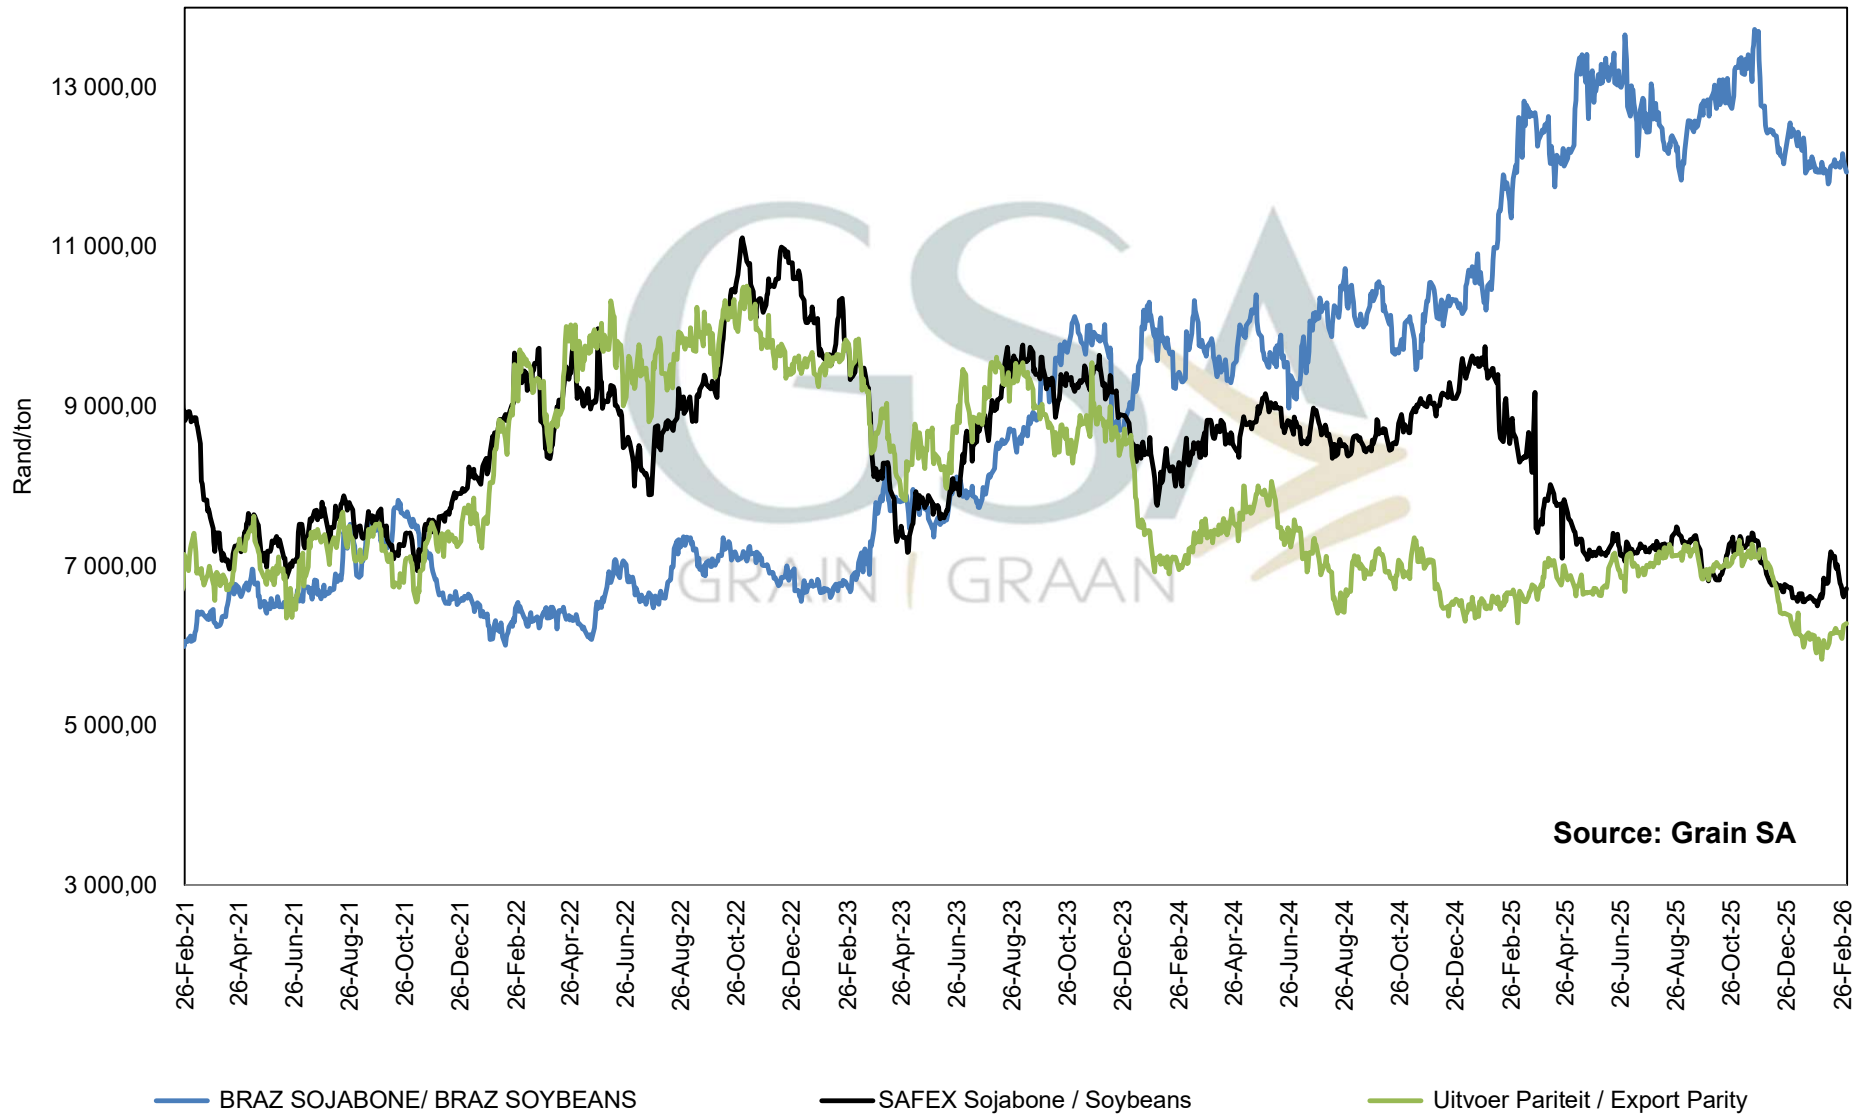

PRICES OF BRAZILIAN SOYBEAN DELIVERED IN RANDFONTEIN
PRYSE VAN BRASILIAANSE SOJABONE GELEWER IN RANDFONTEIN