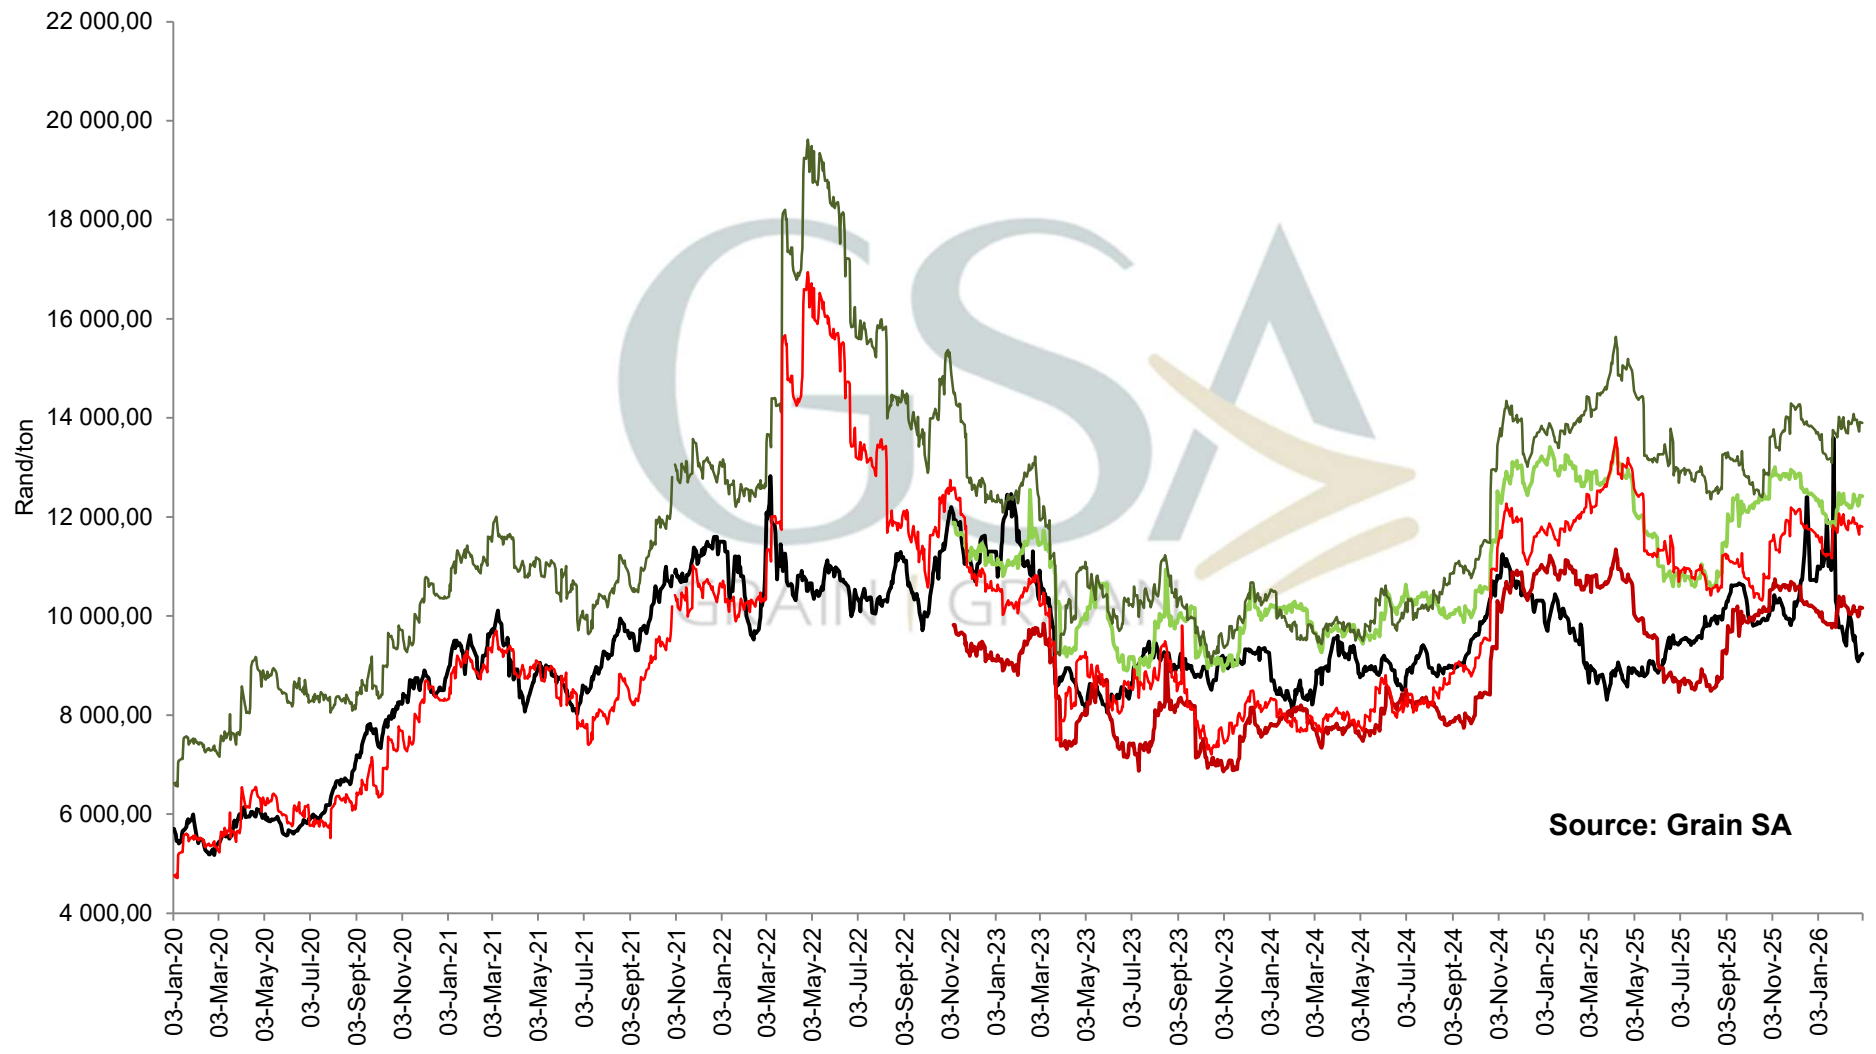

PRICES OF EU SUNFLOWER SEED DELIVERED IN RANDFONTEIN  
 PRYSE VAN EU SONNEBLOMSAAD GELEWER IN RANDFONTEIN

Source: Grain SA

— SAFEX Sonneblom / Sunflower — Black Sea Sunflower Export parity — Black Sea Sunflower Import parity — EU (French) Import Parity — EU (French) Export Parity

PRICES OF WHOLE SOYBEANS DELIVERED IN RANDFONTEIN  
 PRYSE VAN HEEL SOJABONE GELEWER IN RANDFONTEIN

Source: Grain SA

- SAFEX Sojabone / Soybeans
- VSA invoer pariteit/ US import parity
- VSA uitvoer pariteit/US export parity
- Brazil Invoer Pariteit / Brazil Import Parity
- Brazil Uitvoer Pariteit / Brazil Export Parity