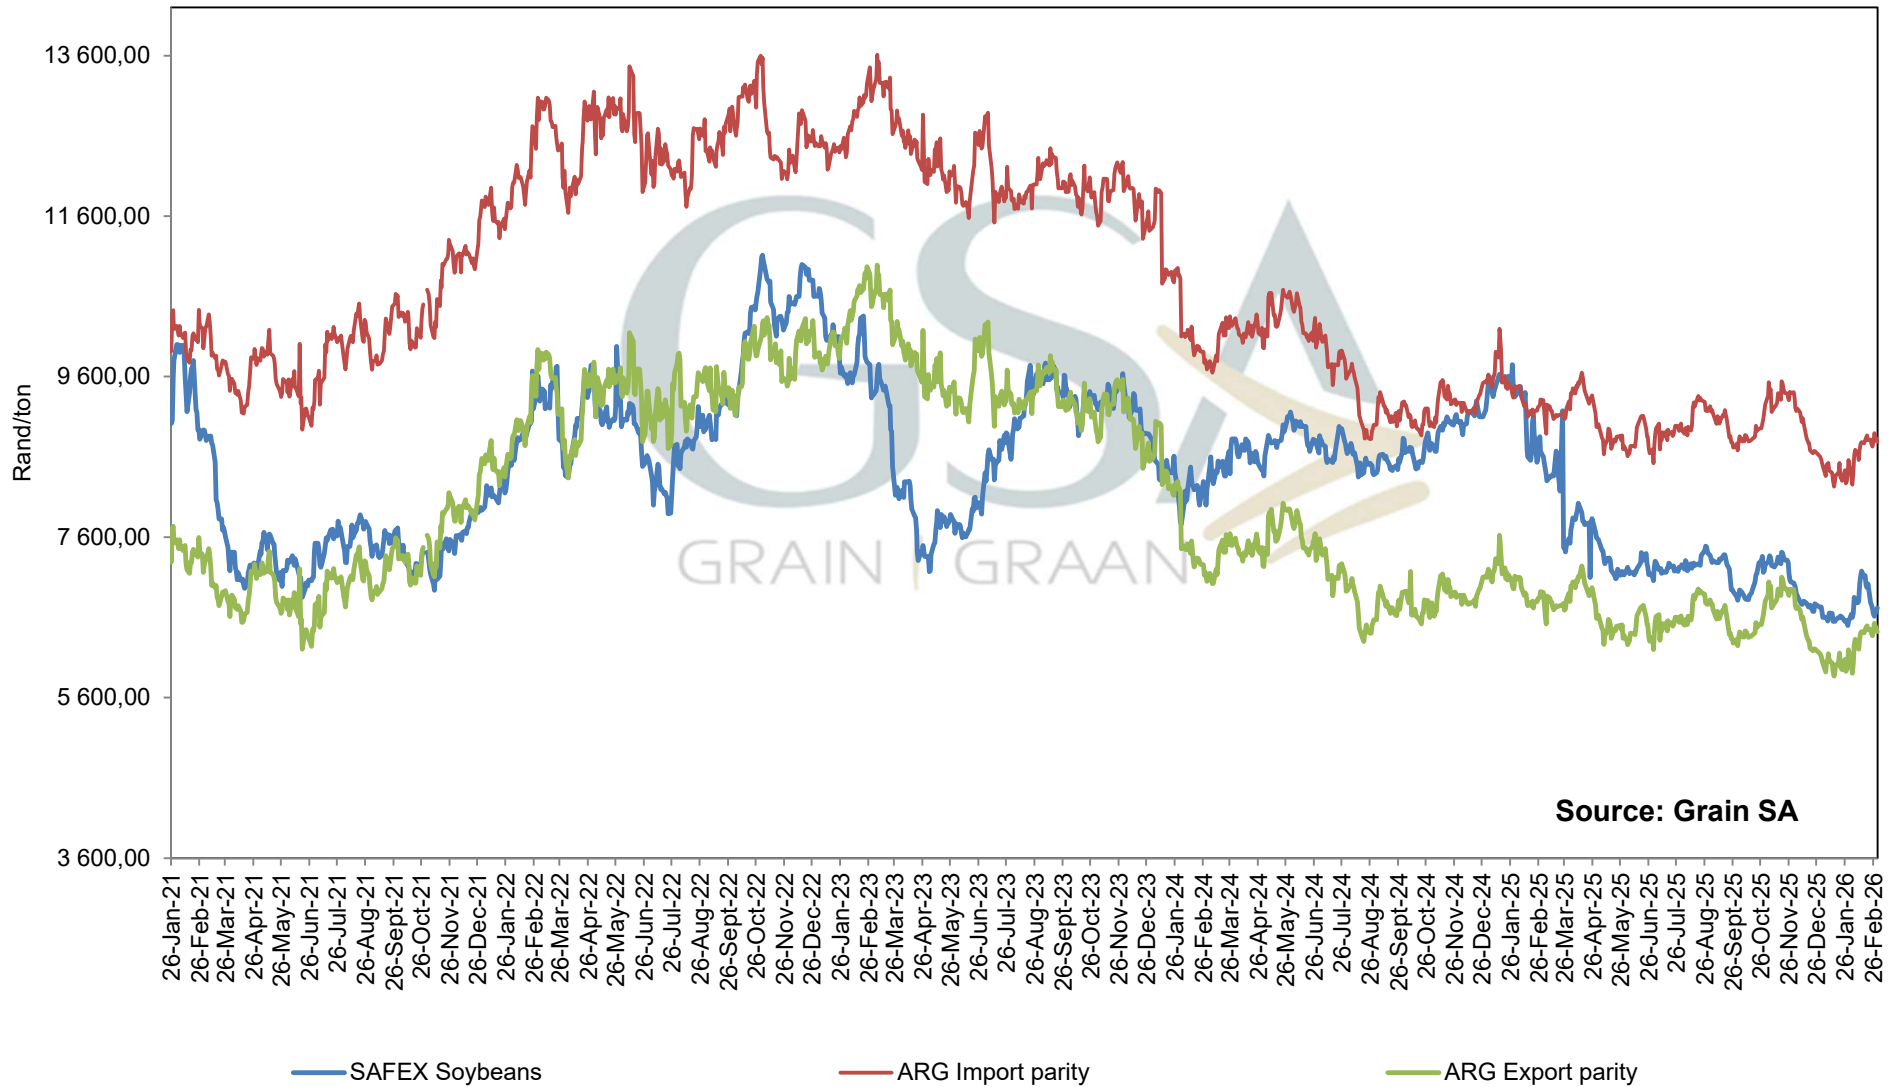

PRICES OF ARGENTINIAN SOYBEAN SEED DELIVERED IN RANDFONTEIN
PRYSE VAN ARGENTYNSE SOJABOON SAAD GELEWER IN RANDFONTEIN