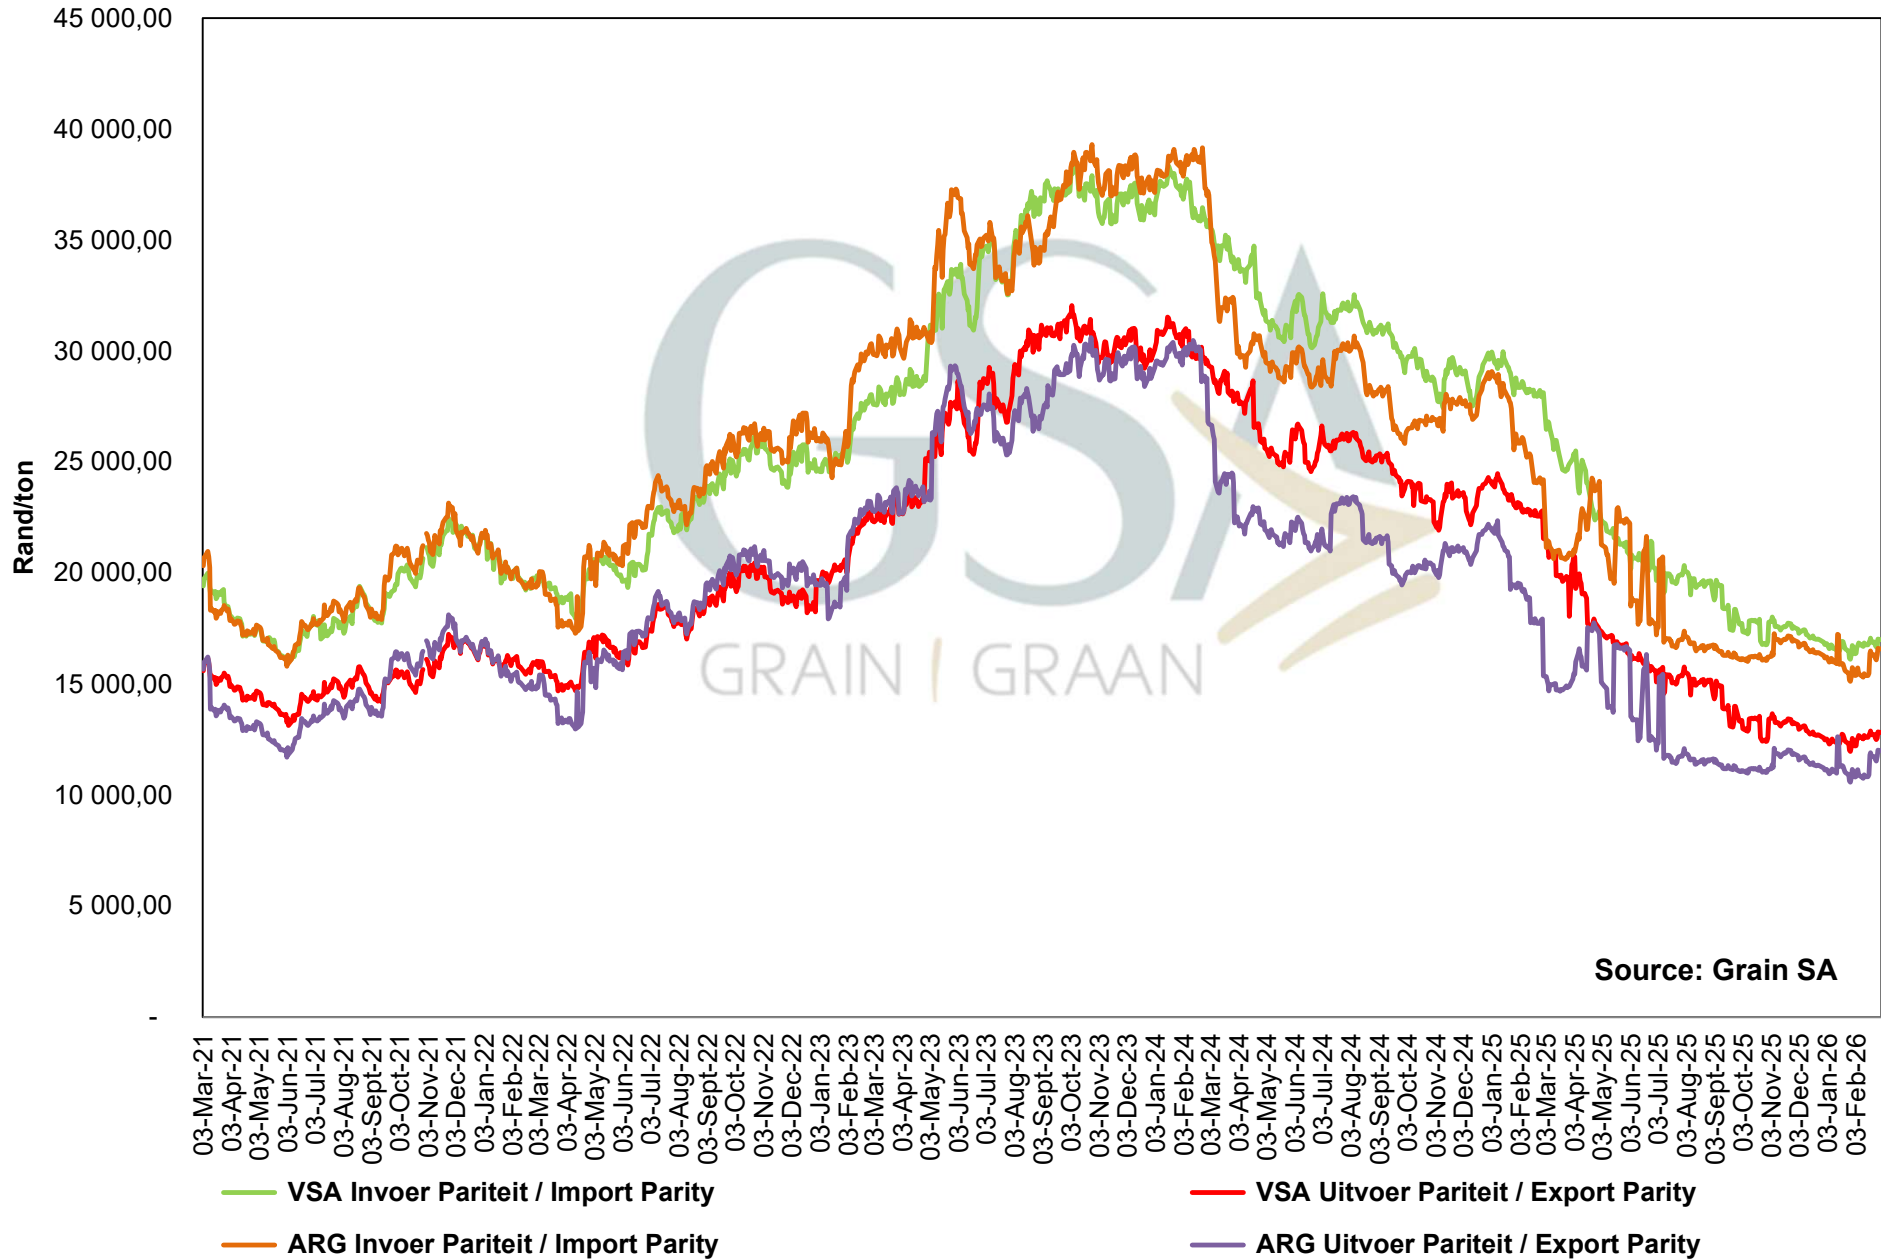

PRICES OF EU SUNFLOWER SEED DELIVERED IN RANDFONTEIN  
 PRYSE VAN EU SONNEBLOMSAAD GELEWER IN RANDFONTEIN

Source: Grain SA

— SAFEX Sonneblom / Sunflower — Black Sea Sunflower Export parity — Black Sea Sunflower Import parity — EU (French) Import Parity — EU (French) Export Parity

PRICES OF WHOLE SOYBEANS DELIVERED IN RANDFONTEIN  
 PRYSE VAN HEEL SOJABONE GELEWER IN RANDFONTEIN

Source: Grain SA

- SAFEX Sojabone / Soybeans
- VSA invoer pariteit/ US import parity
- VSA uitvoer pariteit/US export parity
- Brazil Invoer Pariteit / Brazil Import Parity
- Brazil Uitvoer Pariteit / Brazil Export Parity

SOYBEANS delivered in DURBAN (MAR'26)  
SOJABONE gelewer in DURBAN (MAR'26)

PRICES OF ARGENTINIAN SOYBEAN SEED DELIVERED IN RANDFONTEIN  
PRYSE VAN ARGENTYNSE SOJABOON SAAD GELEWER IN RANDFONTEIN

PRICES OF BRAZILIAN SOYBEAN DELIVERED IN RANDFONTEIN  
PRYSE VAN BRASILIAANSE SOJABONE GELEWER IN RANDFONTEIN

PRICES OF DERIVED SOYBEAN DELIVERED IN RANDFONTEIN  
PRYSE VAN AFGELEIDE SOJABONE GELEWER IN RANDFONTEIN

**PRODUCER PARITY PRICES OF PROCESSED AND GRADED CHOICE GRADE GROUNDNUTS (40/50)  
 PRODUSENTE PARITEITSPRYSE VAN UITGEDOPE EN GESORTEERDE KEURGRAAD GRONDBONE  
 MET 'N PITGROOTTE VAN 40/50**