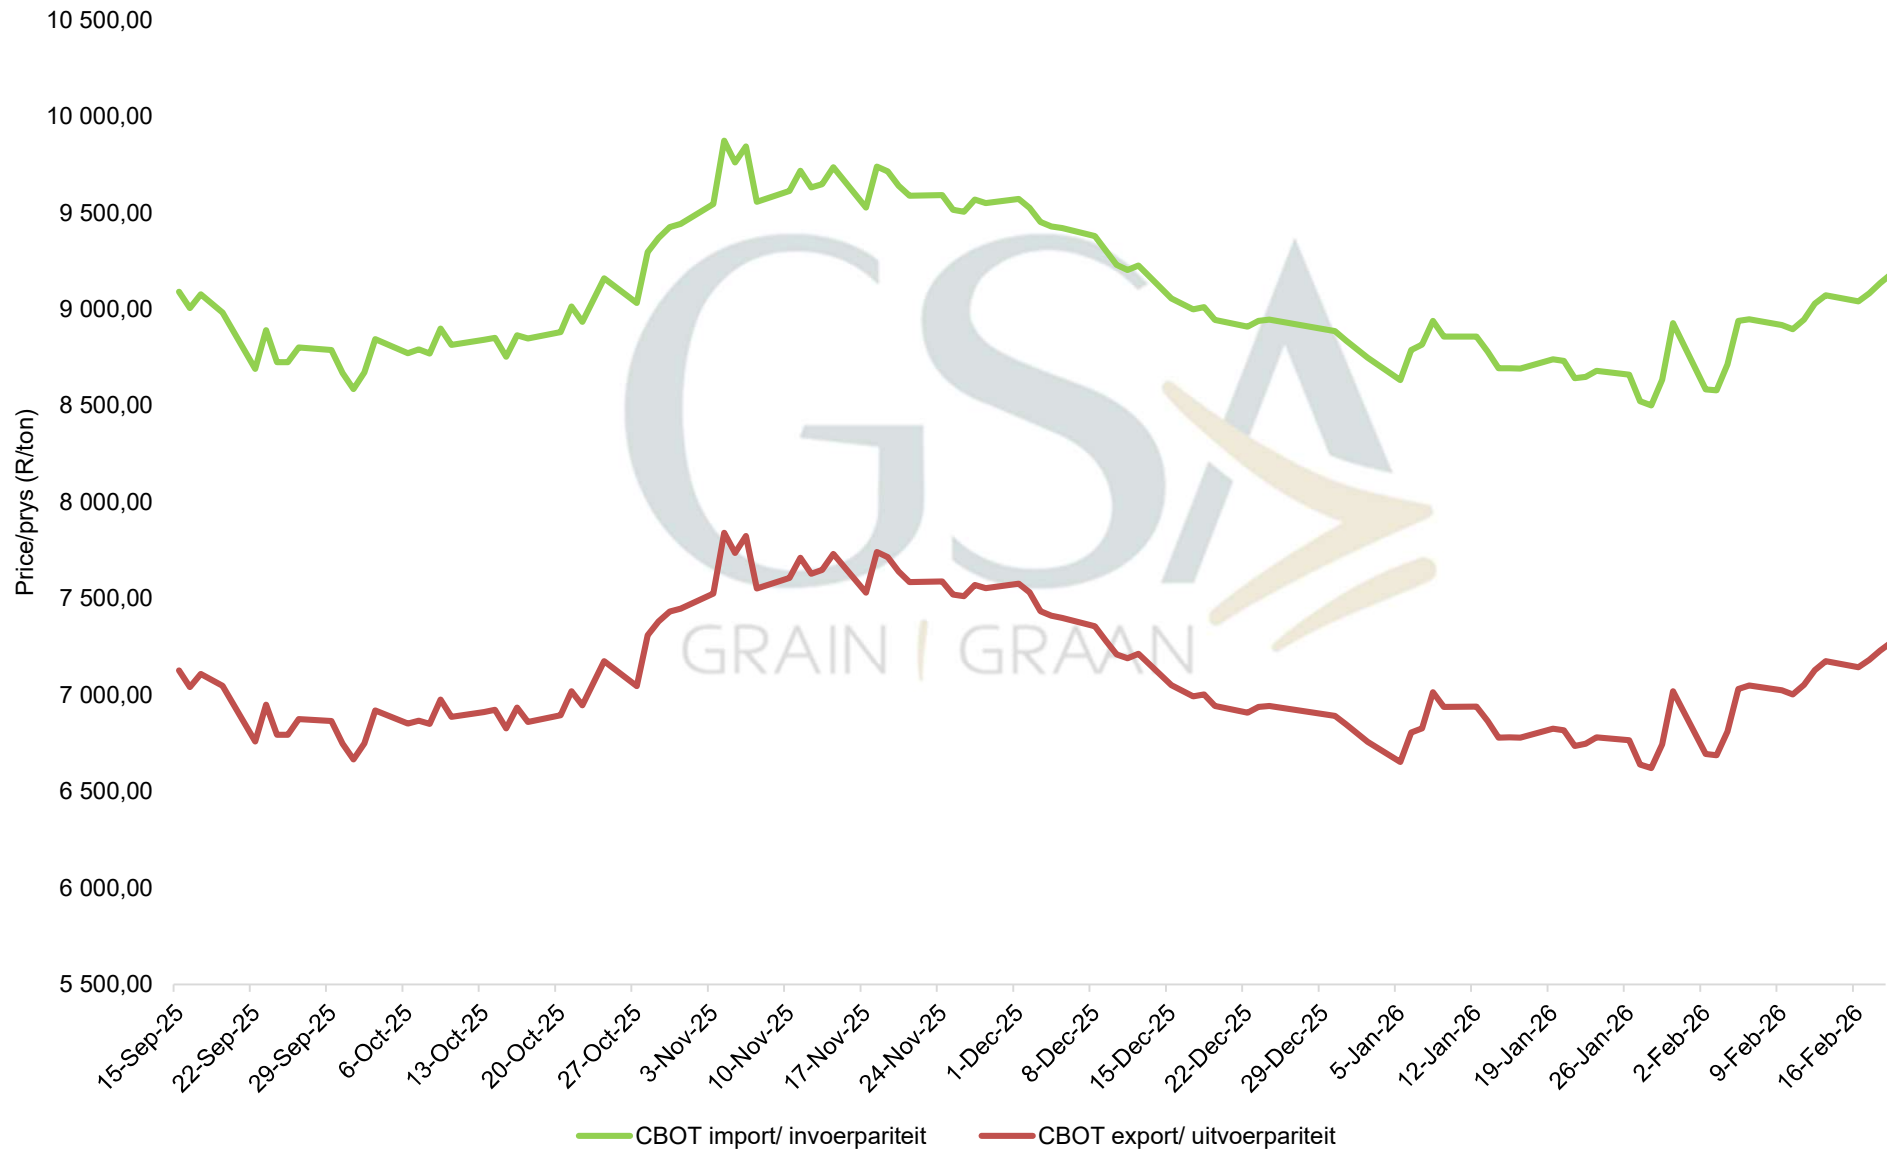

SOYBEANS delivered in DURBAN (MAR'26)
SOJABONE gelewer in DURBAN (MAR'26)