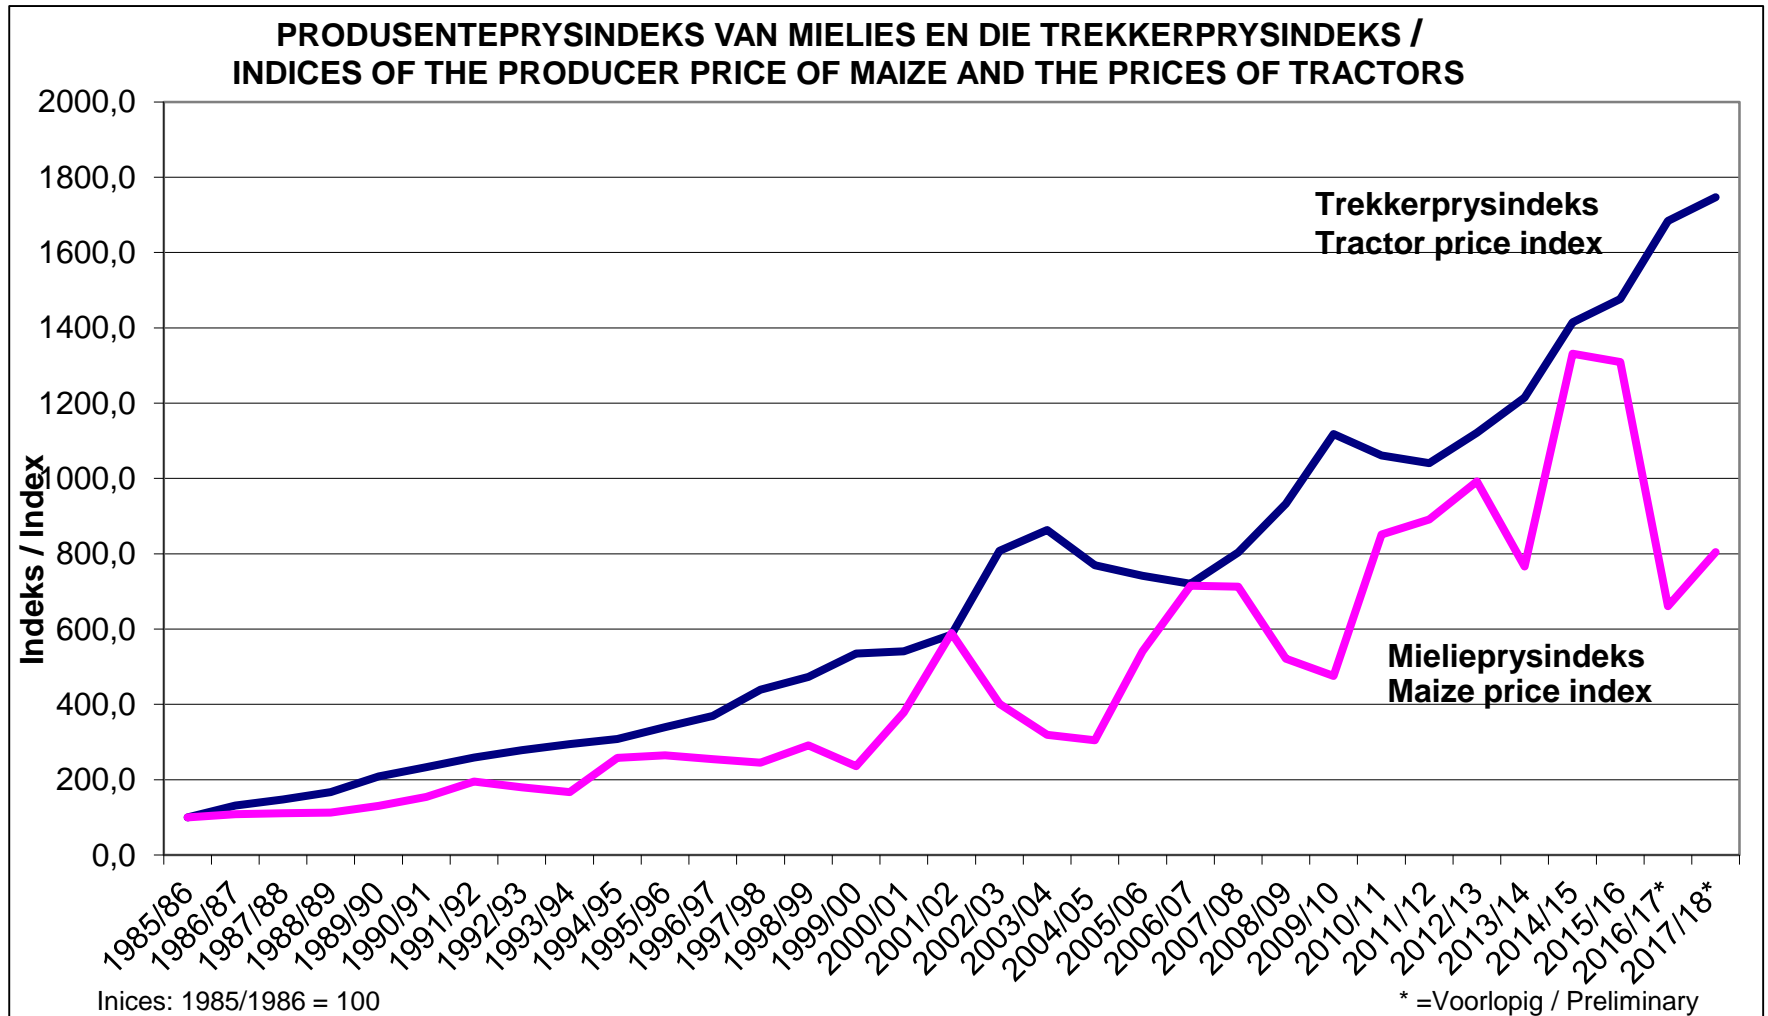

Indices of the producer price of maize and the prices of tractors/ Produsenteprysindeks van mielies en die trekkerprysindeks