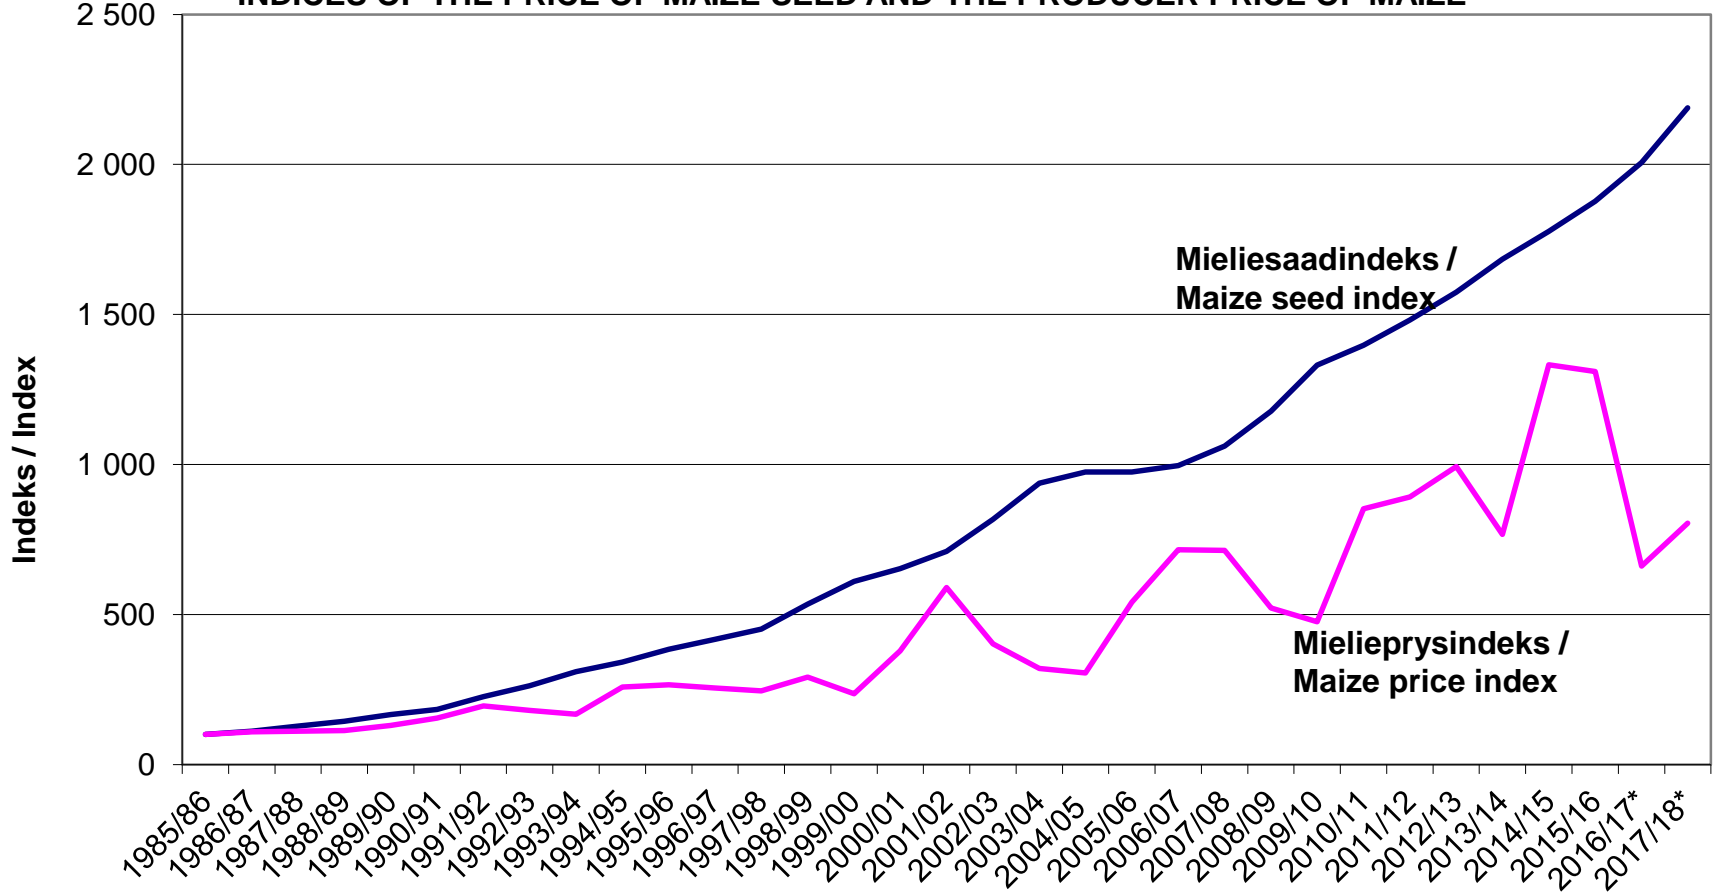

Indices: 1985/1986 = 100

* = Voorlopig /Preliminary

Producer price index of maize and the fertiliser price index / Produsenteprysindeks van mielies en prysindeks van kunsmis

PRODUSENTEPRYSINDEKS VAN MIELIES EN PRYSINDEKS VAN KUNSMIS
 PRODUCER PRICE INDEX OF MAIZE AND THE FERTILISER PRICE INDEX

Indices: 198195/86 =100

*= Voorlopig / Preliminary

Indices of the producer price of maize and the prices of tractors/ Produsenteprysindeks van mielies en die trekkerprysindeks

Indices of the price of maize seed and the producer price of maize/ Prysindeks van mieliesaad en produsentprysindeks van mielies

**PRYSINDEKS VAN MIELIESAAD EN PRODUSENTEPRYSINDEKS VAN MIELIES
INDICES OF THE PRICE OF MAIZE SEED AND THE PRODUCER PRICE OF MAIZE**

Indices: 1985/1986 = 100

* = Voorlopig / Preliminary