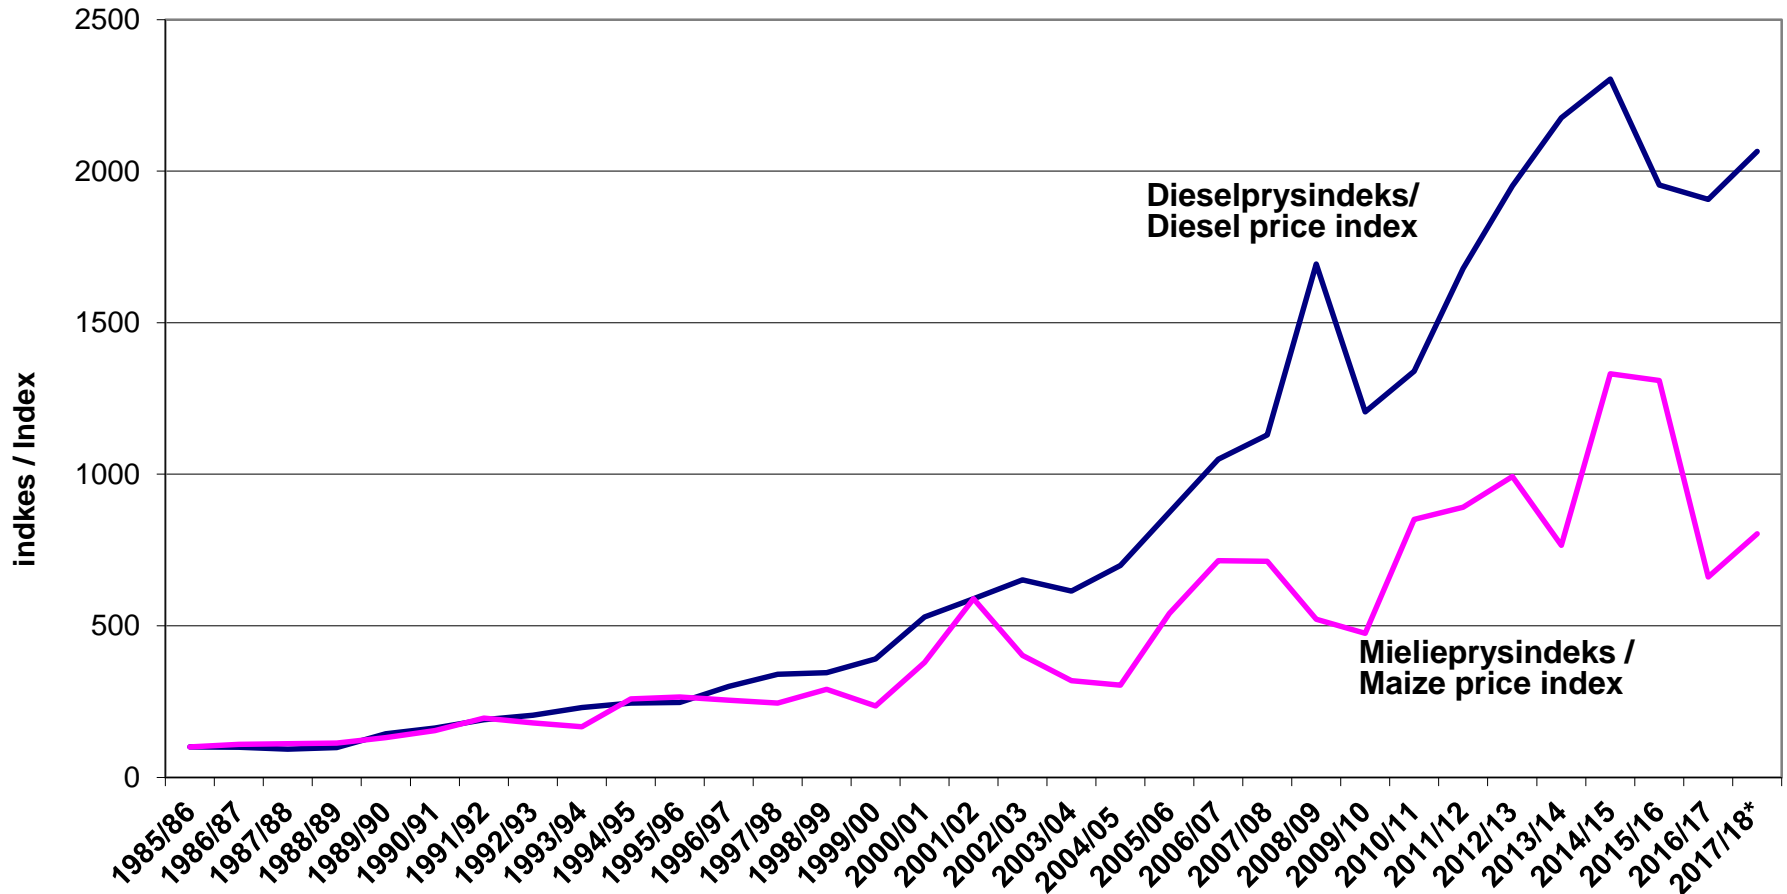

Price Indices/ Prysindekse

Updated: February 2018

Opgedateer: Februarie 2018

Disclaimer: *The information herein has been obtained from various sources, the accuracy and/or completeness of which Grain SA does not guarantee and for which Grain SA accepts no liability. Any prices or levels contained herein are preliminary and indicative only and do not represent bids or offers. These indications are provided solely for your information and consideration.*

Indices of the producers price of maize and the wholesale price of diesel/ Produsenteprysindeks van mielies en die groothandelsprys van diesel

PRODUSENTEPRYSINDEKS VAN MIELIES EN DIE GROOTHANDELSPRYS VAN DIESEL
 INDICES OF THE PRODUCERS PRICE OF MAIZE AND THE WHOLESALE PRICE OF DIESEL

Indices: 1985/1986 = 100

* = Voorlopig /Preliminary

Producer price index of maize and the fertiliser price index / Produsenteprysindeks van mielies en prysindeks van kunsmis

PRODUSENTEPRYSINDEKS VAN MIELIES EN PRYSINDEKS VAN KUNSMIS
 PRODUCER PRICE INDEX OF MAIZE AND THE FERTILISER PRICE INDEX