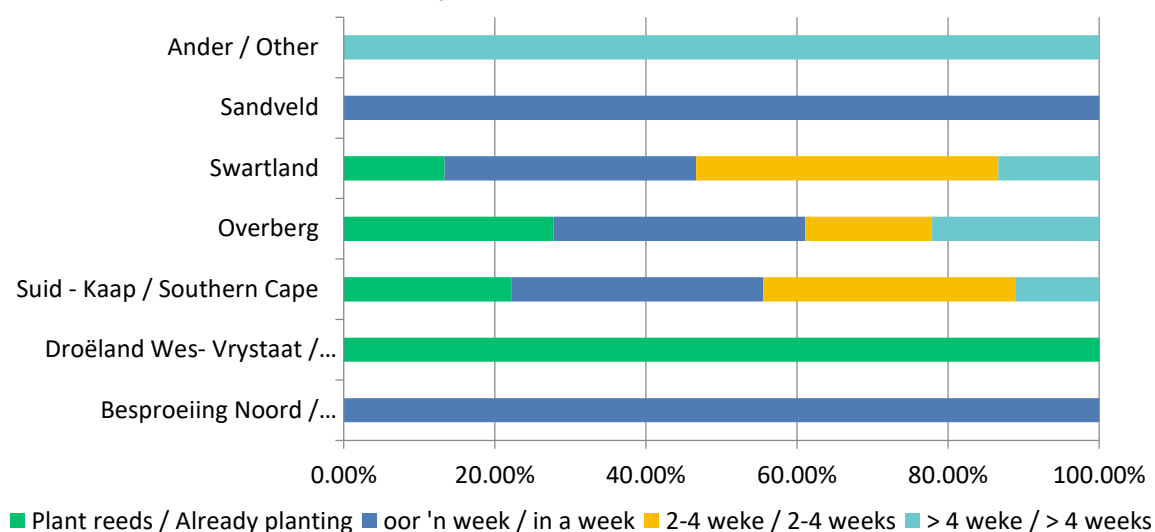

Wanneer beplan jy om Haver te plant? When do you plan to plant oats?

	Plant reeds / Already planting	Oor 'n week / In a week	2-4 Weke / 2-4 Weeks	>4 Weke / >4 Weeks	Total	
Besproeiing Noord / Irrigation North	0	1	0	0	2.17%	1
Besproeiing Sentraal / Irrigation Central	0	0	0	0	0.00%	0
Droëland Wes- Vrystaat / Dryland Western Free State	1	0	0	0	2.17%	1
Droëland Oos-Vrystaat / Eastern Free State	0	0	0	0	0.00%	0
Suid - Kaap / Southern Cape	2	3	3	1	19.57%	9
Overberg	5	6	3	4	39.13%	18
Swartland	2	5	6	2	32.61%	15
Sandveld	0	1	0	0	2.17%	1
Ander / Other	0	0	0	1	2.17%	1
Total	21.74%	34.78%	26.09%	17.39%	100%	46
					Answered	46
					Skipped	14

Nota: Die inligting is gebaseer op vrywillige deelname vanaf produsente en is dus nie statisties verteenwoordigend nie. Graan SA aanvaar geen verantwoordelikheid vir enige skade of verliese wat gely word as gevolg van die gebruik van hierdie inligting nie.

Note: This information was obtained by means of voluntary participation by producers and are therefore not statistical representative. Grain SA takes no responsibility for any losses or damage incurred due to the use of this information.