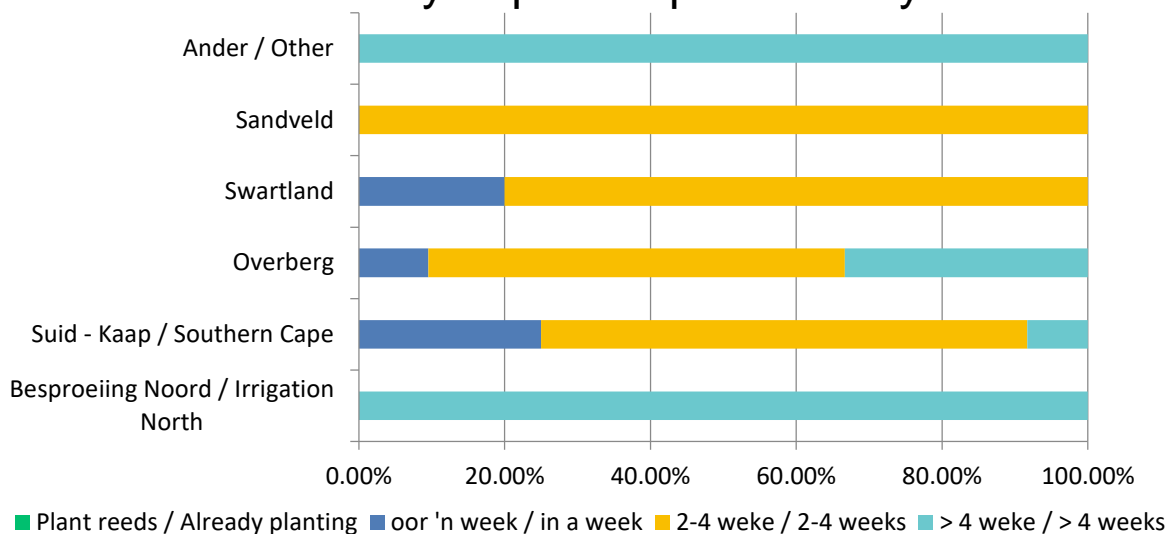

Wanneer beplan jy om Gars te plant? When do you plan to plant Barley?

	Plant reeds / Already planting	Oor 'n week / In a week	2-4 Weke / 2-4 Weeks	>4 Weke / >4 Weeks	Total	
Besproeiing Noord / Irrigation North	0	0	0	1	2.17%	1
Besproeiing Sentraal / Irrigation Central	0	0	0	0	0.00%	0
Droëland Wes- Vrystaat / Dryland Western Free State	0	0	0	0	0.00%	0
Droëland Oos-Vrystaat / Eastern Free State	0	0	0	0	0.00%	0
Suid - Kaap / Southern Cape	0	3	8	1	26.09%	12
Overberg	0	2	12	7	45.65%	21
Swartland	0	2	8	0	21.74%	10
Sandveld	0	0	1	0	2.17%	1
Ander / Other	0	0	0	1	2.17%	1
Total	0.00%	15.22%	63.04%	21.74%	100.00%	46
					Answered	46
					Skipped	14