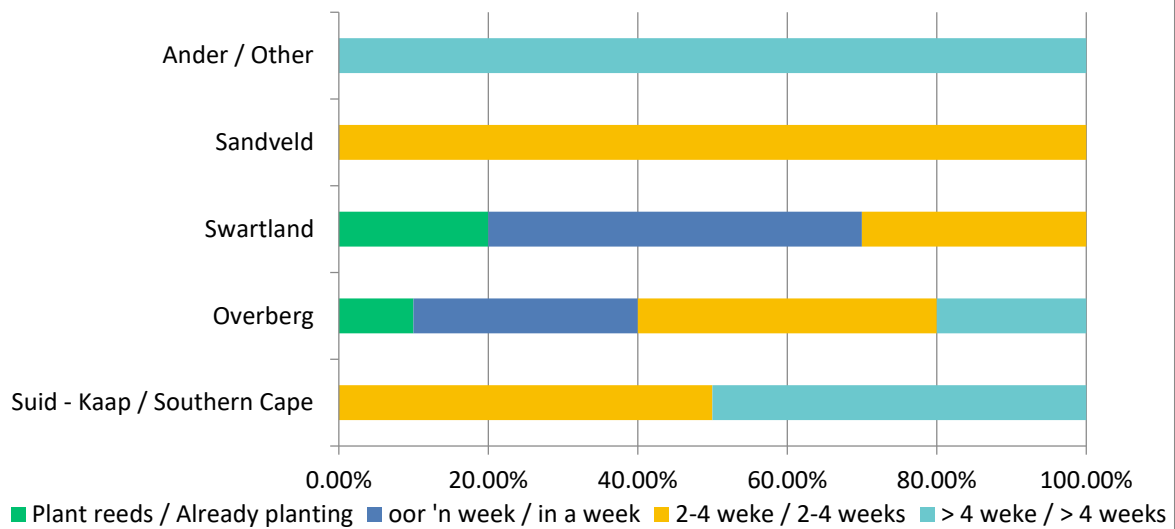

Wanneer beplan jy om Lupiene te plant? When do you plan to plant Lupins?

	Plant reeds / Already planting	Oor 'n week / In a week	2-4 Weke / 2-4 Weeks	>4 Weke / >4 Weeks	Total	
Besproeiing Noord / Irrigation North	0	0	0	0	0.00%	0
Besproeiing Sentraal / Irrigation Central	0	0	0	0	0.00%	0
Droëland Wes- Vrystaat / Dryland Western Free State	0	0	0	0	0.00%	0
Droëland Oos-Vrystaat / Eastern Free State	0	0	0	0	0.00%	0
Suid - Kaap / Southern Cape	0	0	1	1	8.33%	2
Overberg	1	3	4	2	41.64%	10
Swartland	2	5	3	0	41.67%	10
Sandveld	0	0	1	0	4.17%	1
Ander / Other	0	0	0	1	4.17%	1
Total	12.50%	33.33%	37.50%	16.67%	100.00%	24
					Answered	24
					Skipped	36