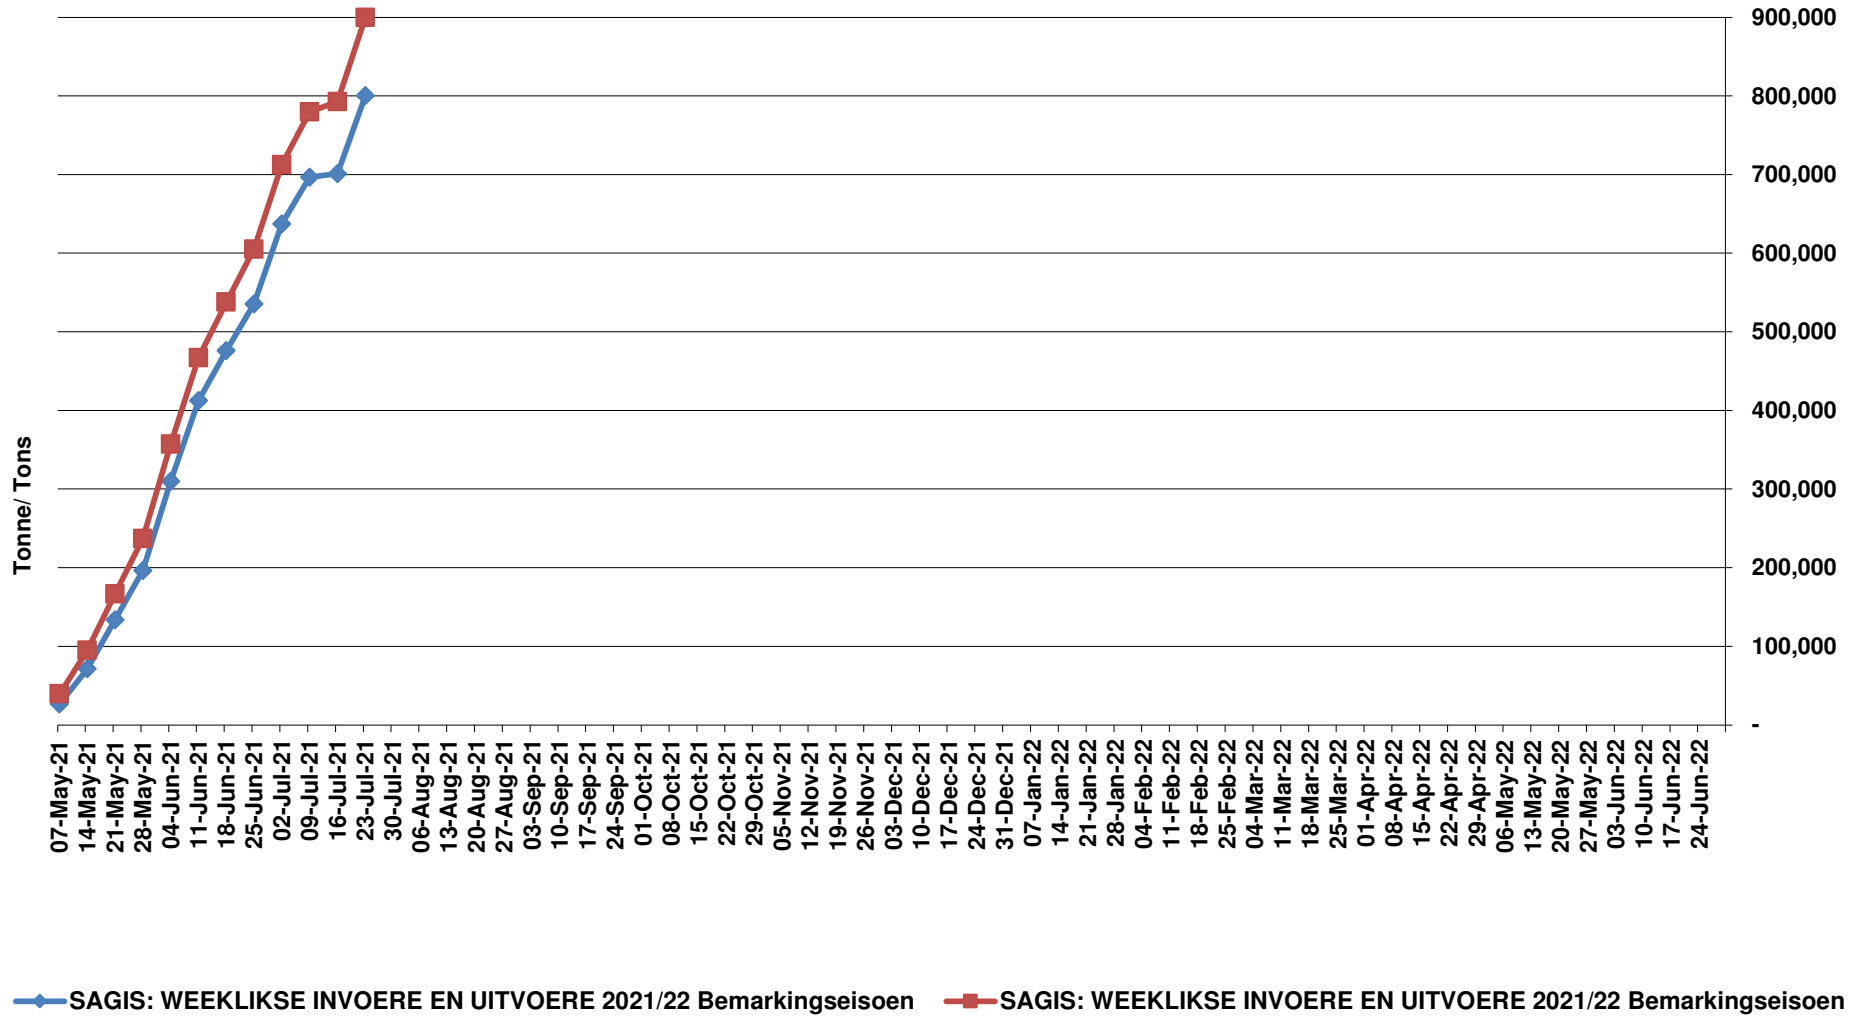

Cumulative Exports of Maize for 2021/22