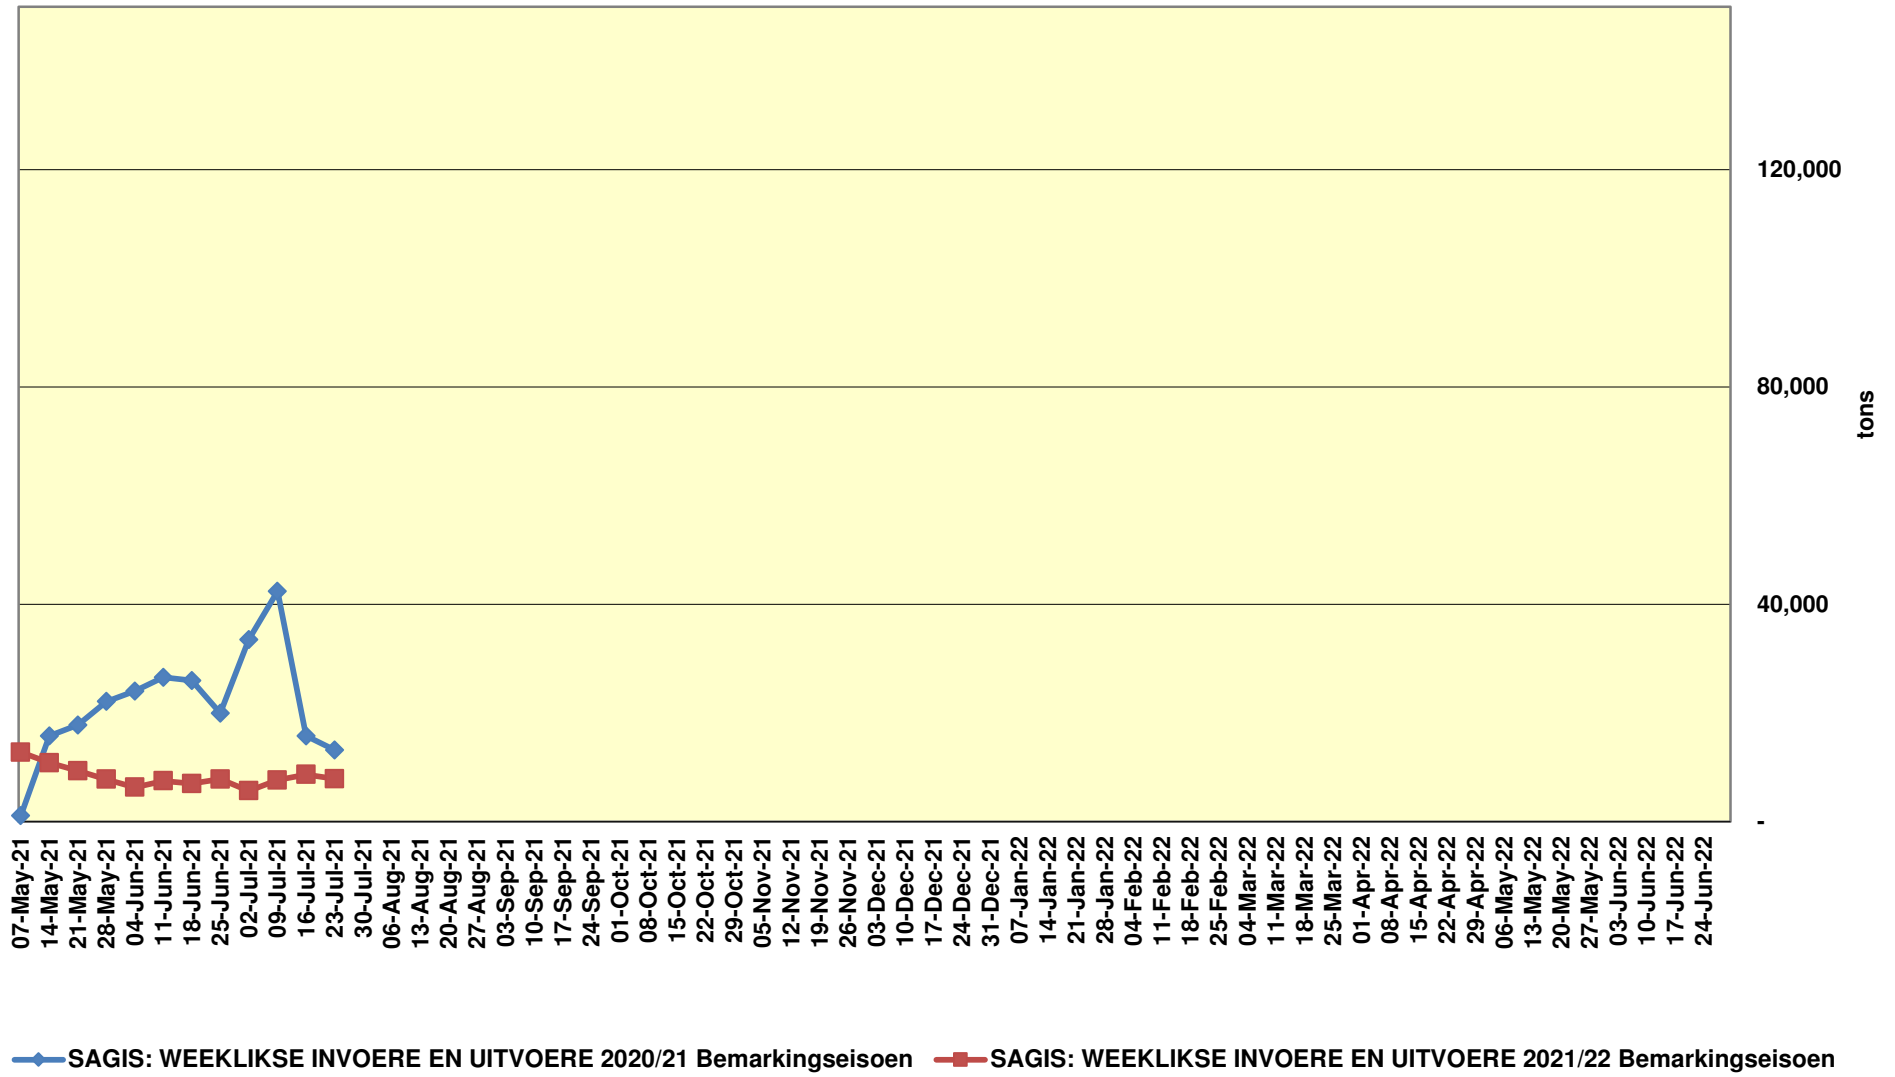

### White Maize Exports for 2021/22 (ton, %)

Cumulative Exports of Yellow Maize for 2021/22

## RSA Weeklikse mielie-uitvoere RSA Weekly maize exports

Cumulative Exports of White Maize for 2021/22

Cumulative Exports of Maize for 2021/22