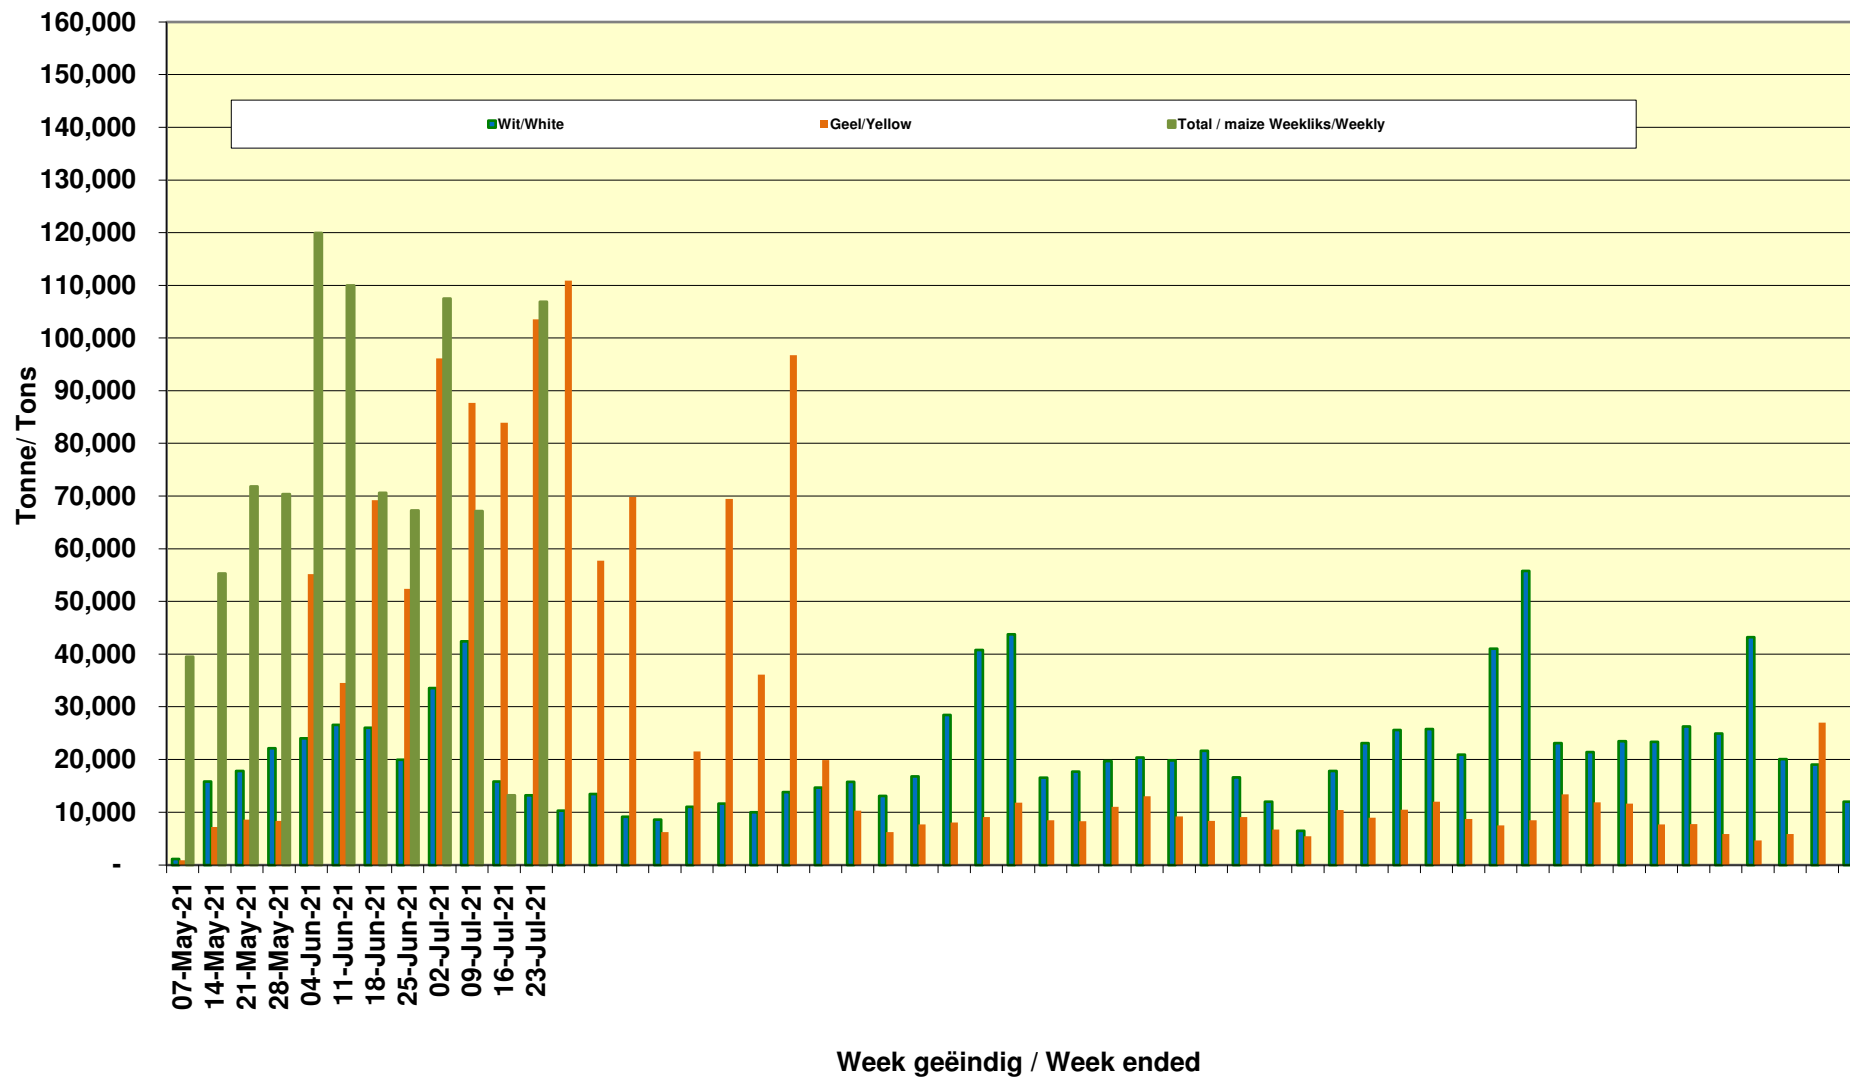

Cumulative Exports of White Maize for 2021/22

RSA Weeklikse mielie-uitvoere RSA Weekly maize exports