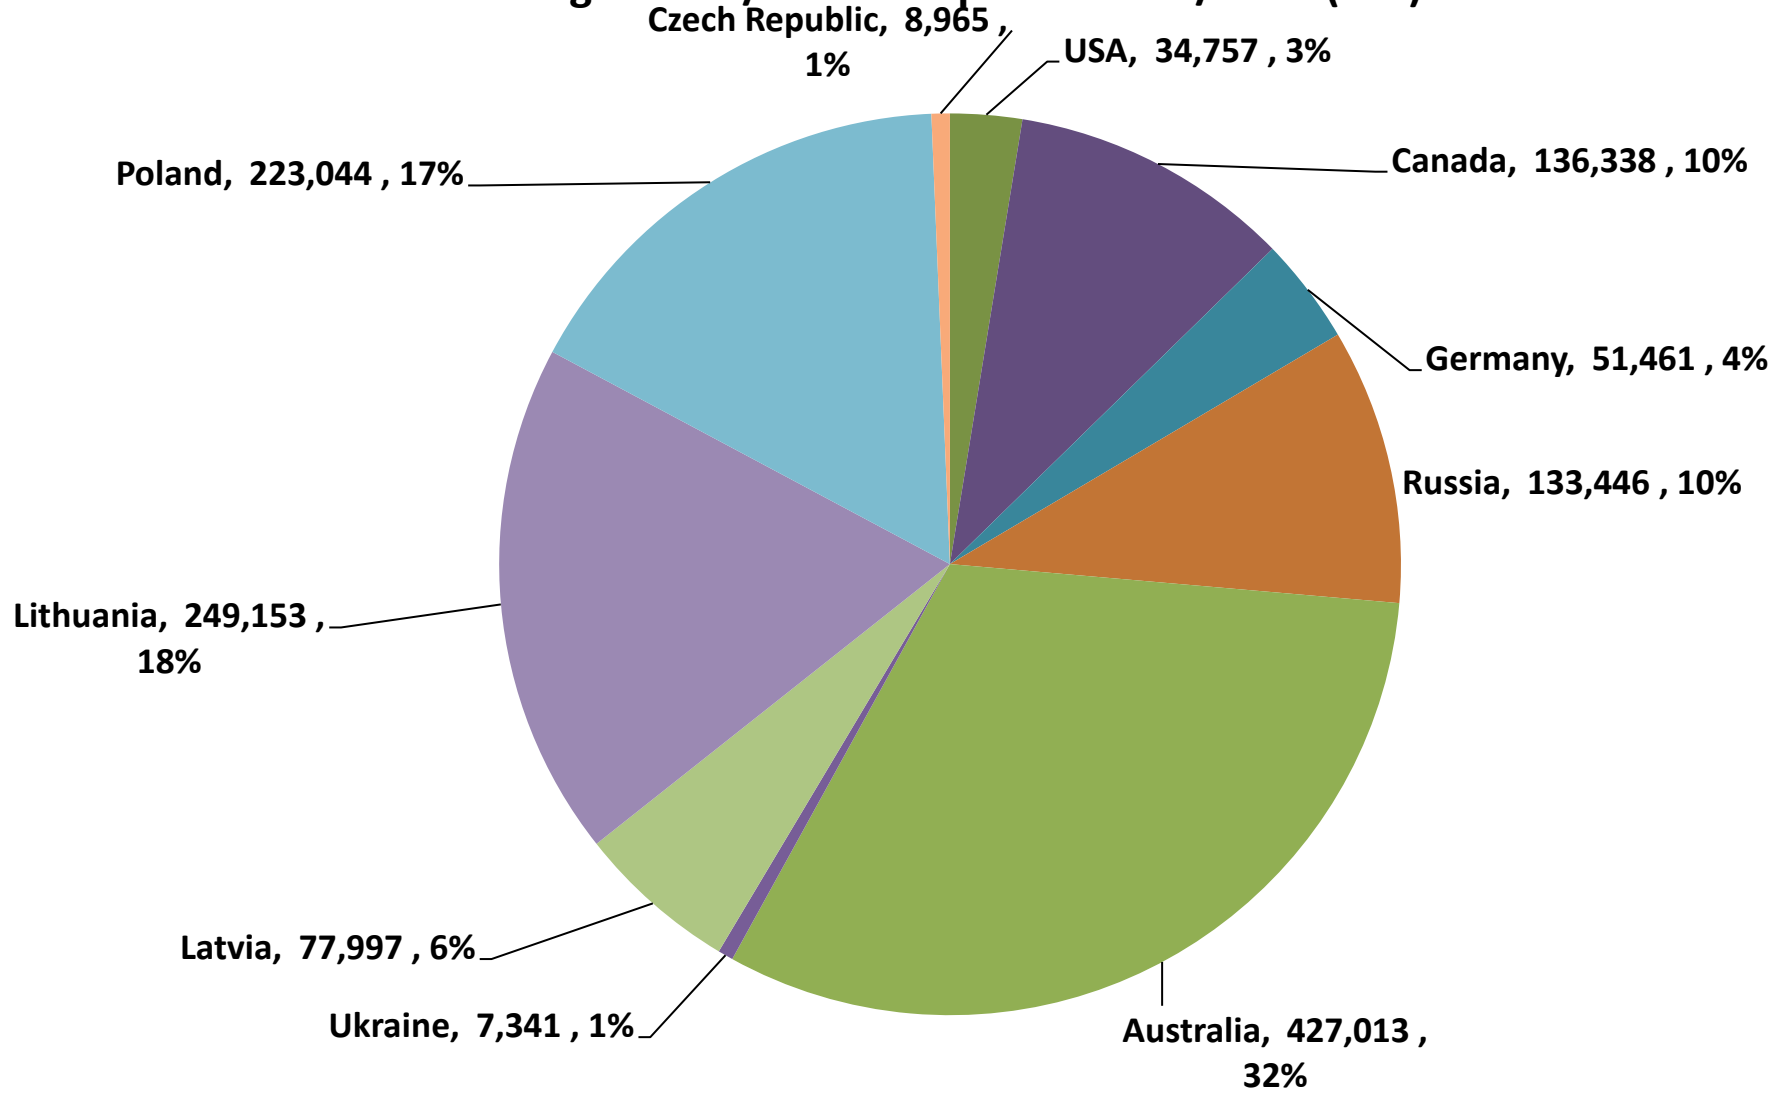

Koringinvoere/Wheat imports - 2020/2021 (ton)

Koringuitvoere/Wheat exports - 2020_21 (ton)