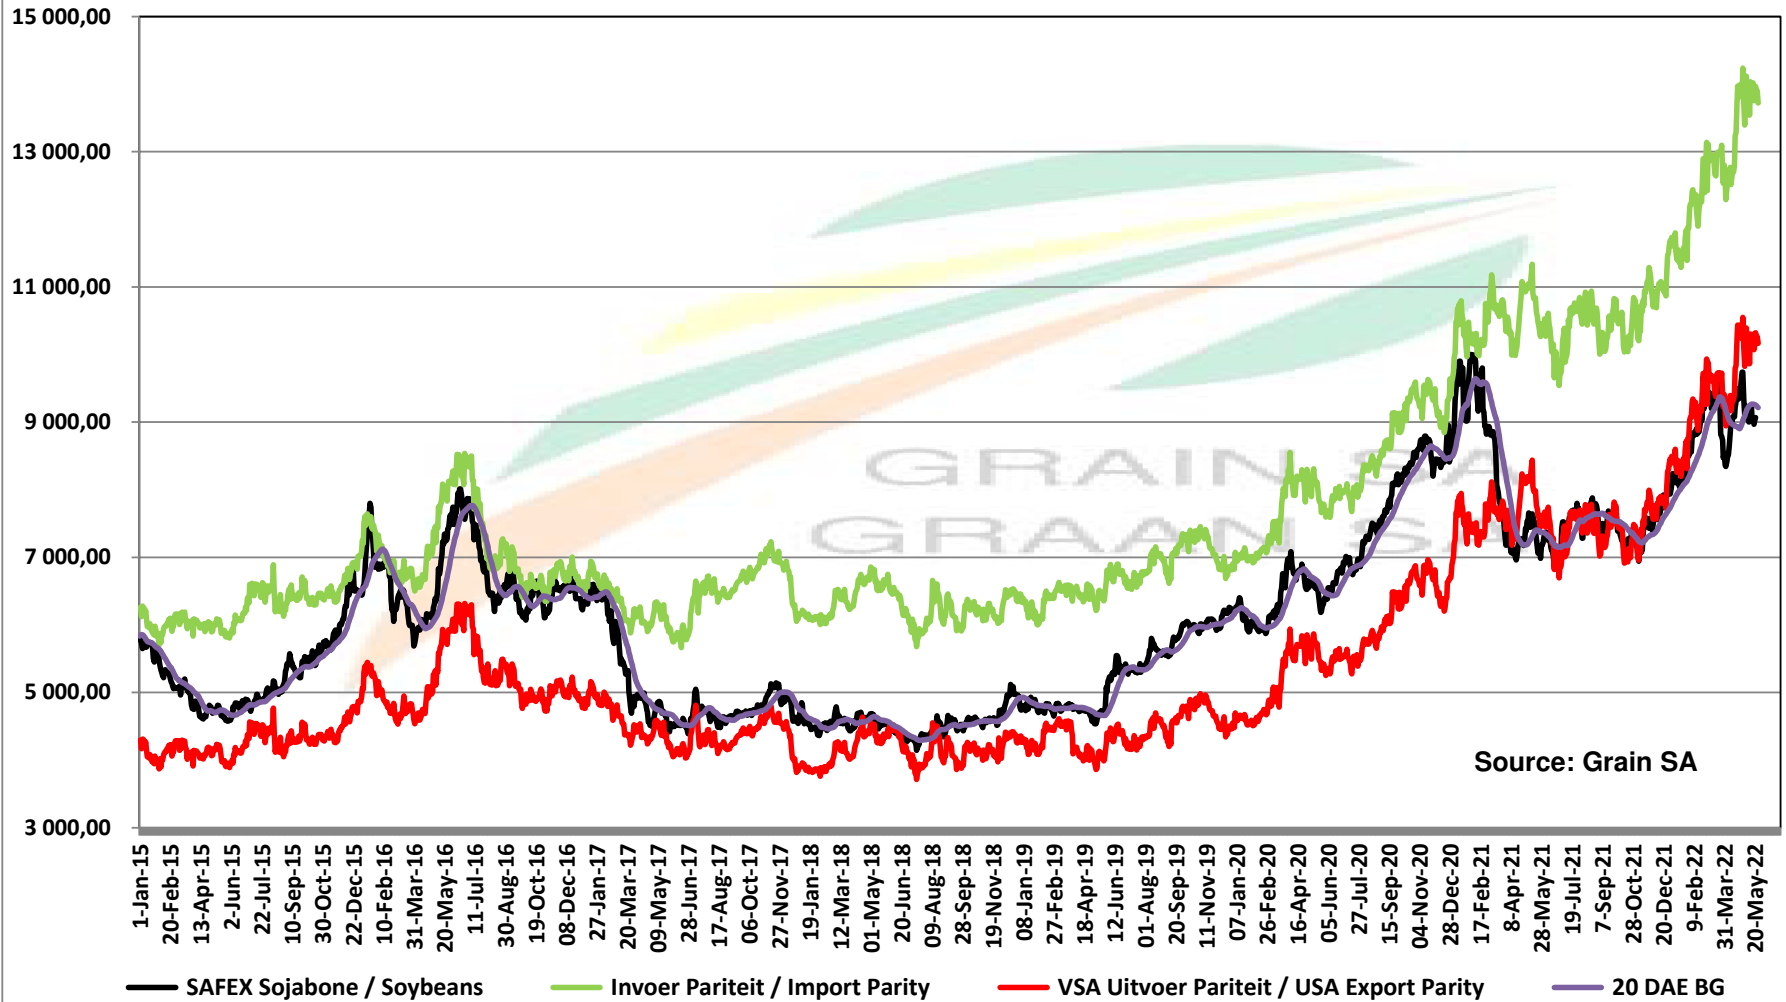

PRICES OF SOYBEAN SEED DELIVERED IN RANDFONTEIN PRYSE VAN SOJABOONSAAD GELEWER IN RANDFONTEIN