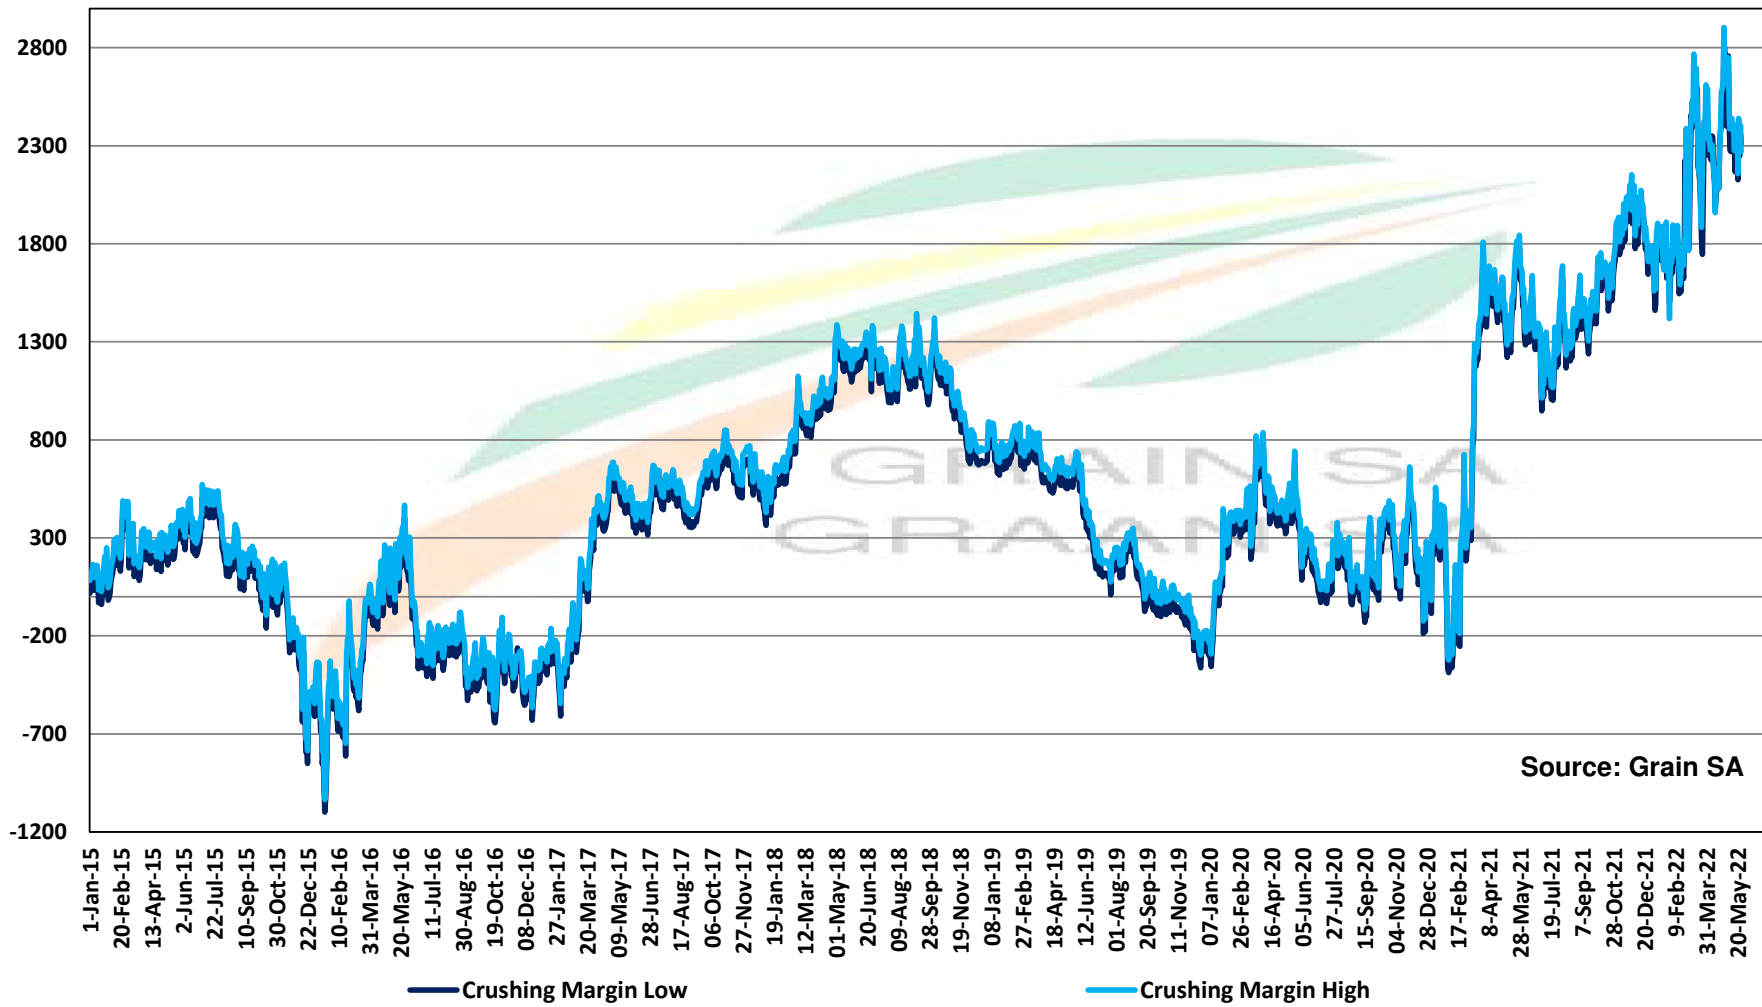

PRICES OF SOYBEAN CRUSHING MARGIN PRYSE VAN SOJABOON PERSMARGE