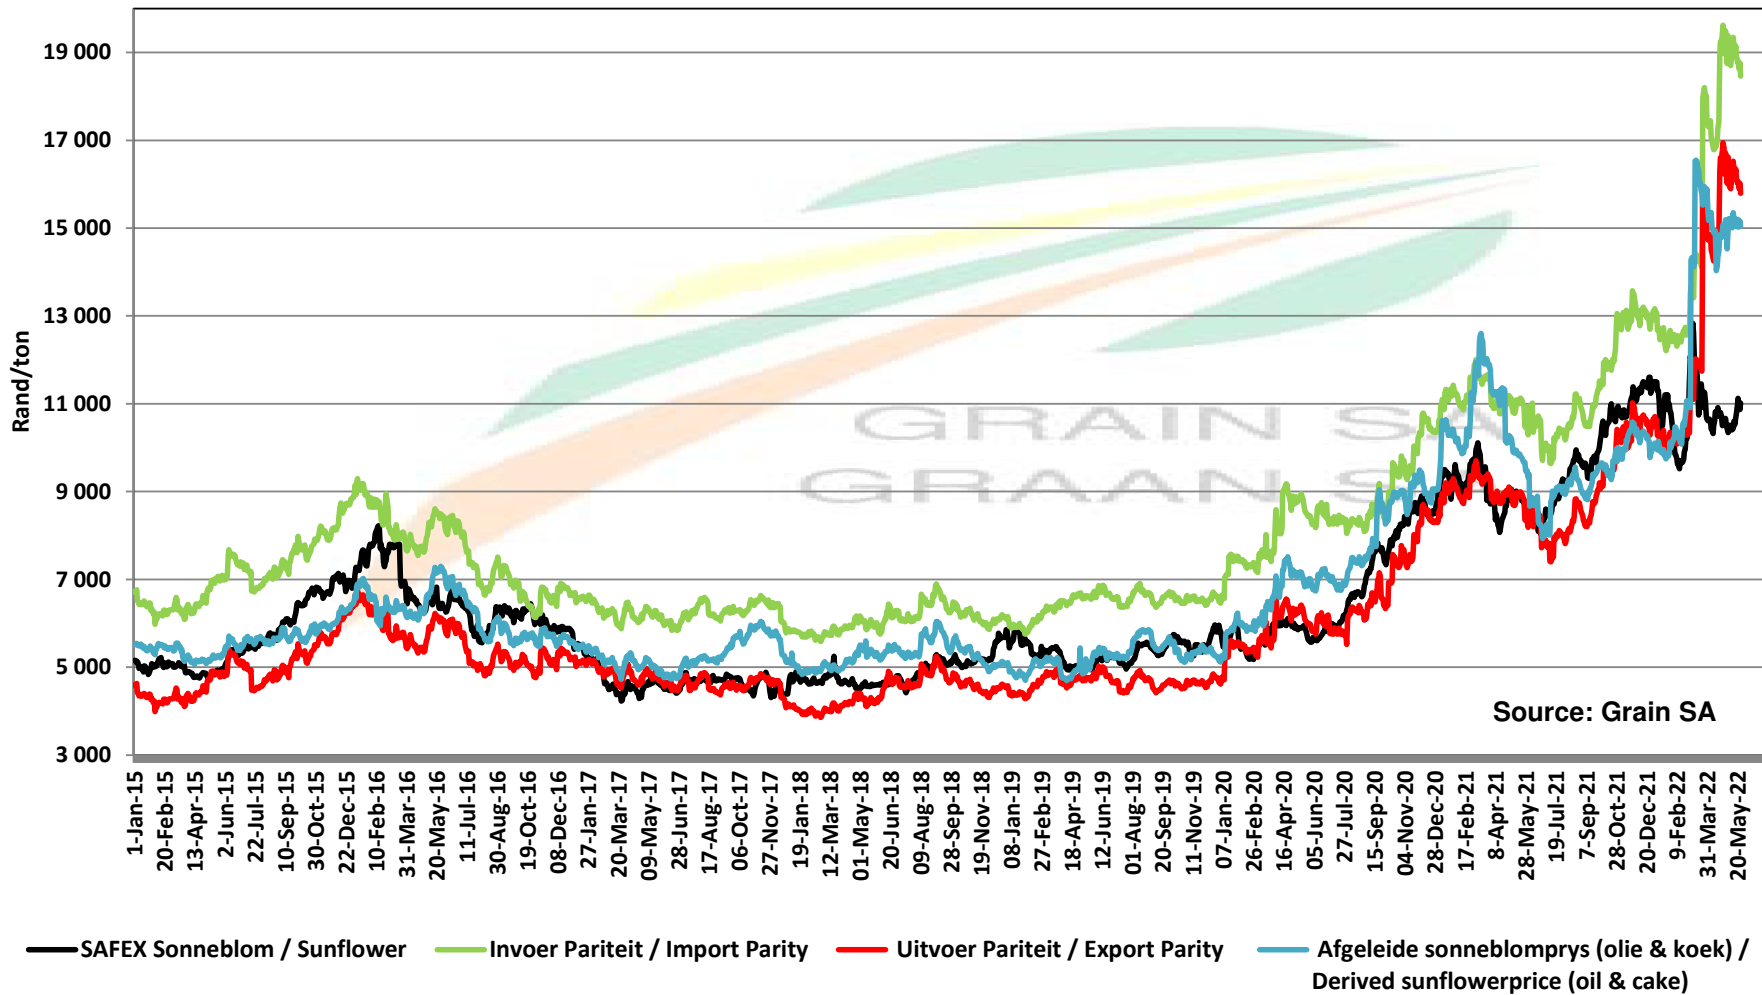

PRICES OF EU SUNFLOWER SEED DELIVERED IN RANDFONTEIN PRYSE VAN EU SONNEBLOMSAAD GELEWER IN RANDFONTEIN

PRICES OF EU SUNFLOWER SEED DELIVERED IN RANDFONTEIN PRYSE VAN EU SONNEBLOMSAAD GELEWER IN RANDFONTEIN