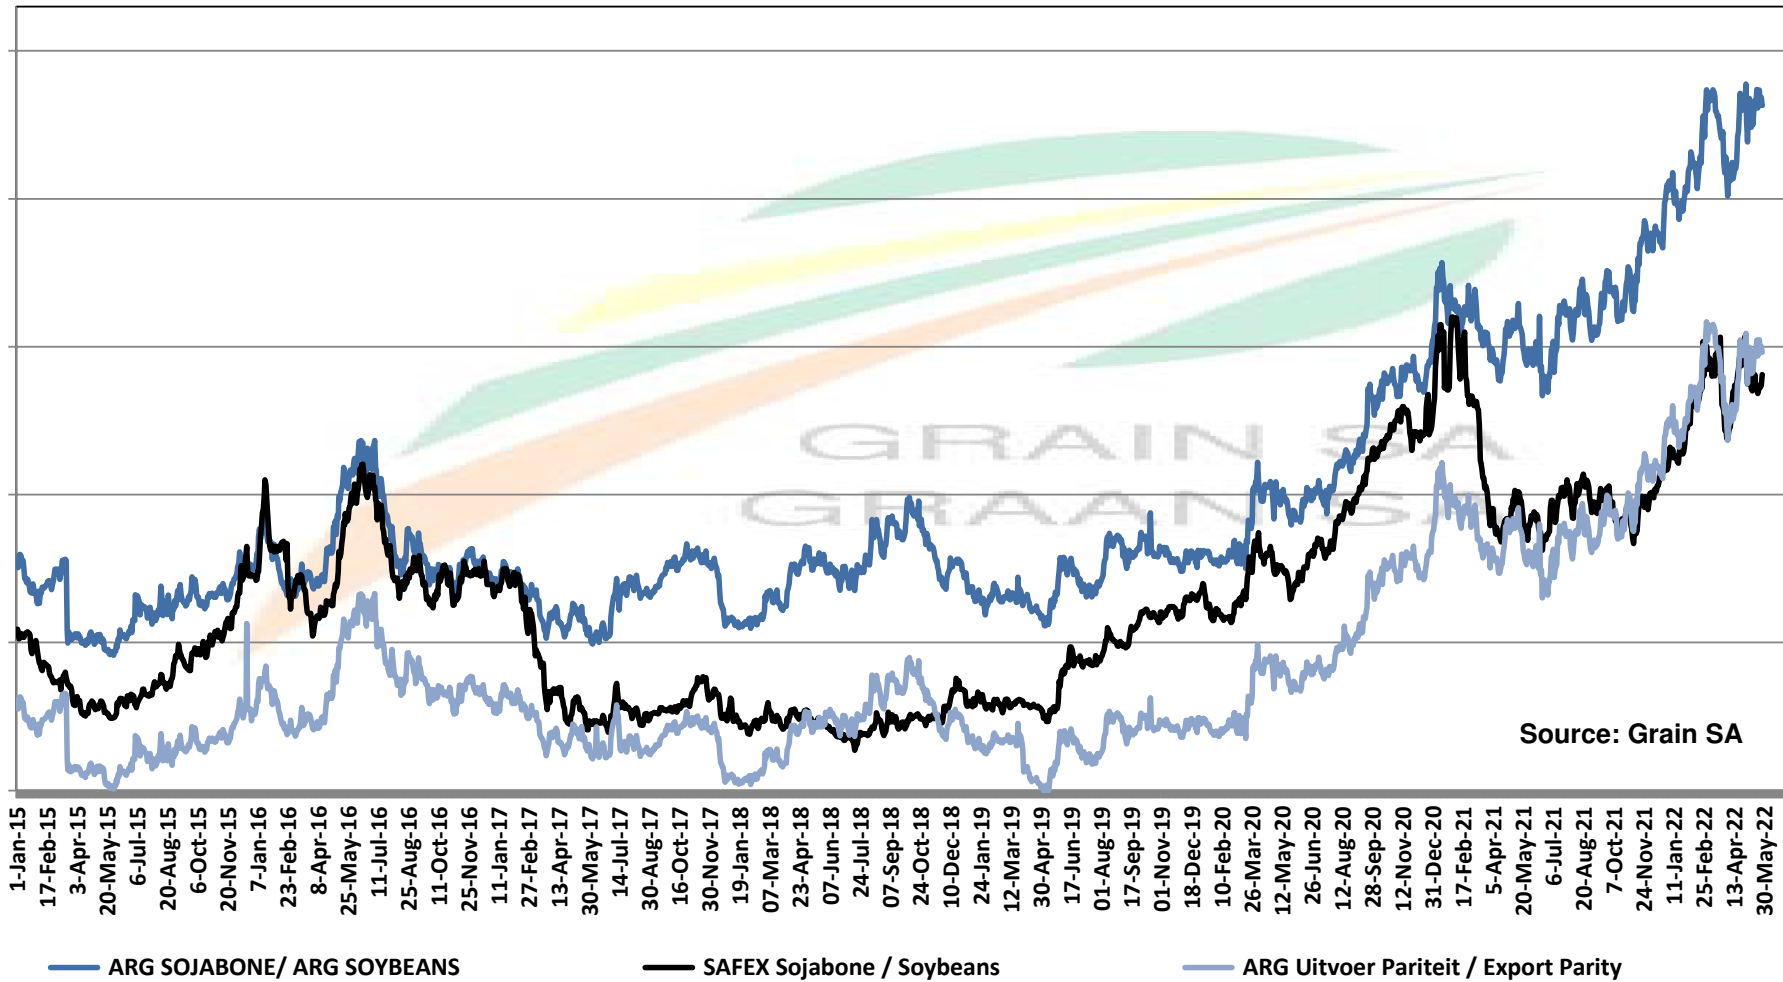

PRICES OF ARGENTINIAN SOYBEAN SEED DELIVERED IN RANDFONTEIN
PRYSE VAN ARGENTYNSE SOJABONE SAAD GELEWER IN RANDFONTEIN