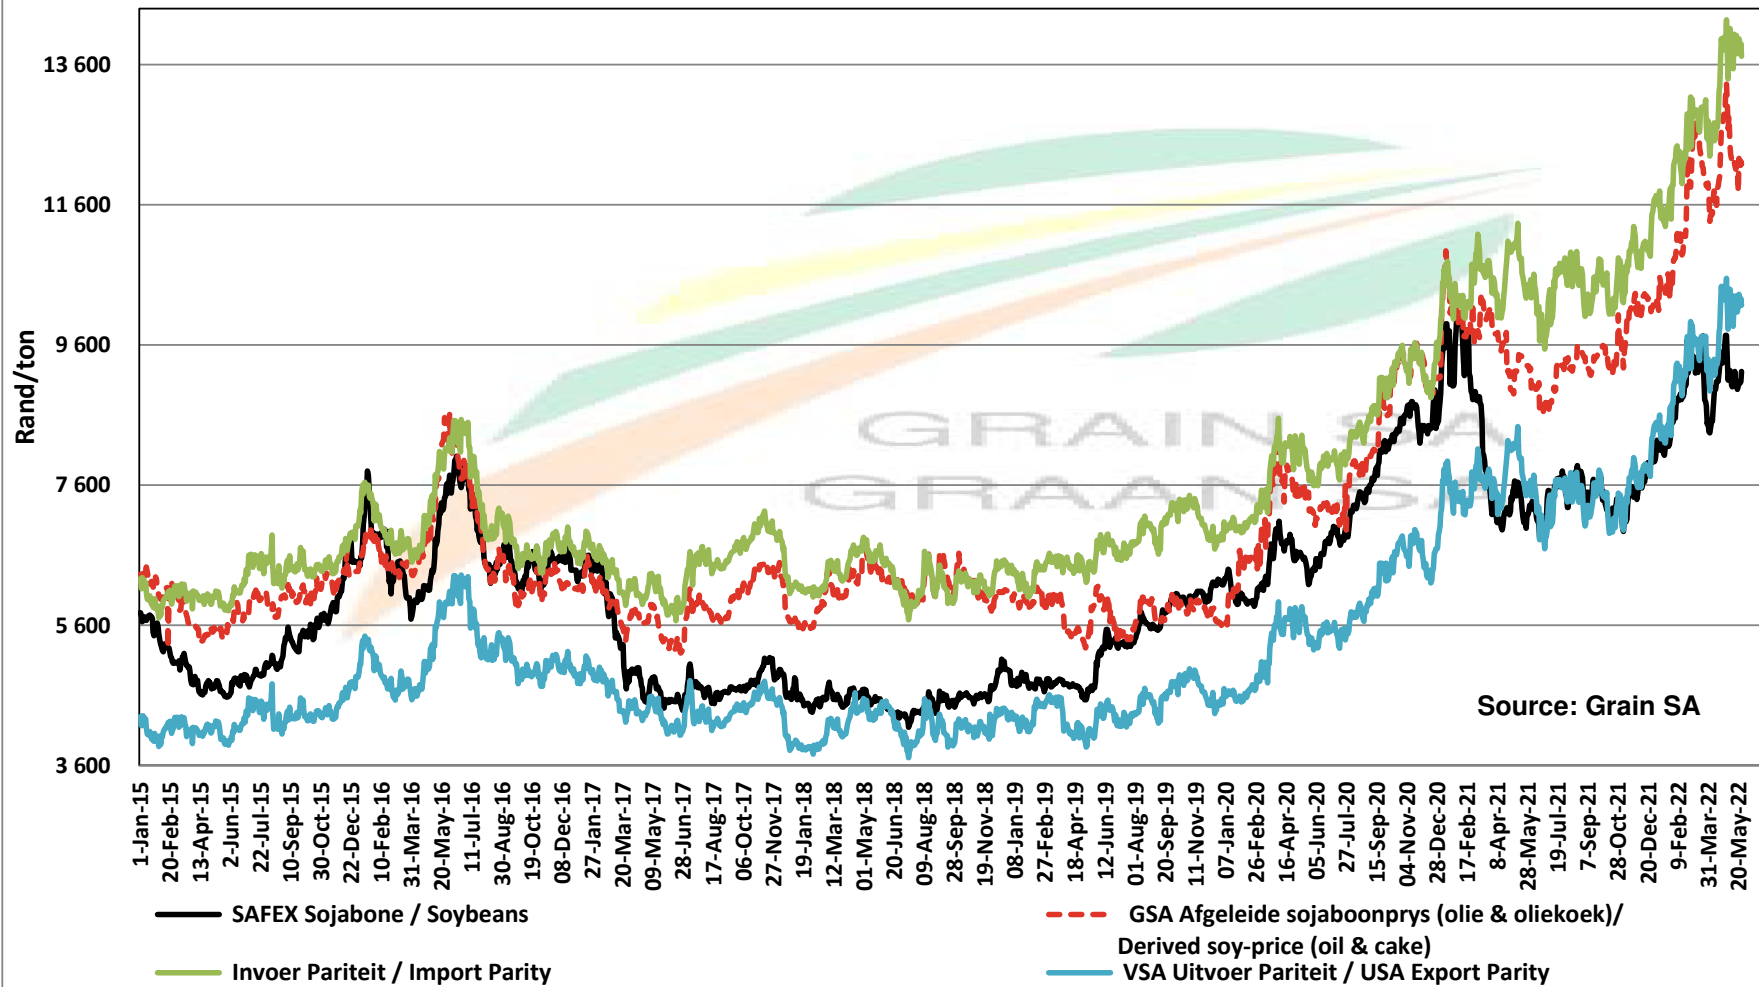

PRICES OF DERIVED SOYBEAN DELIVERED IN RANDFONTEIN PRYSE VAN AFGELEIDE SOJABONE GELEWER IN RANDFONTEIN