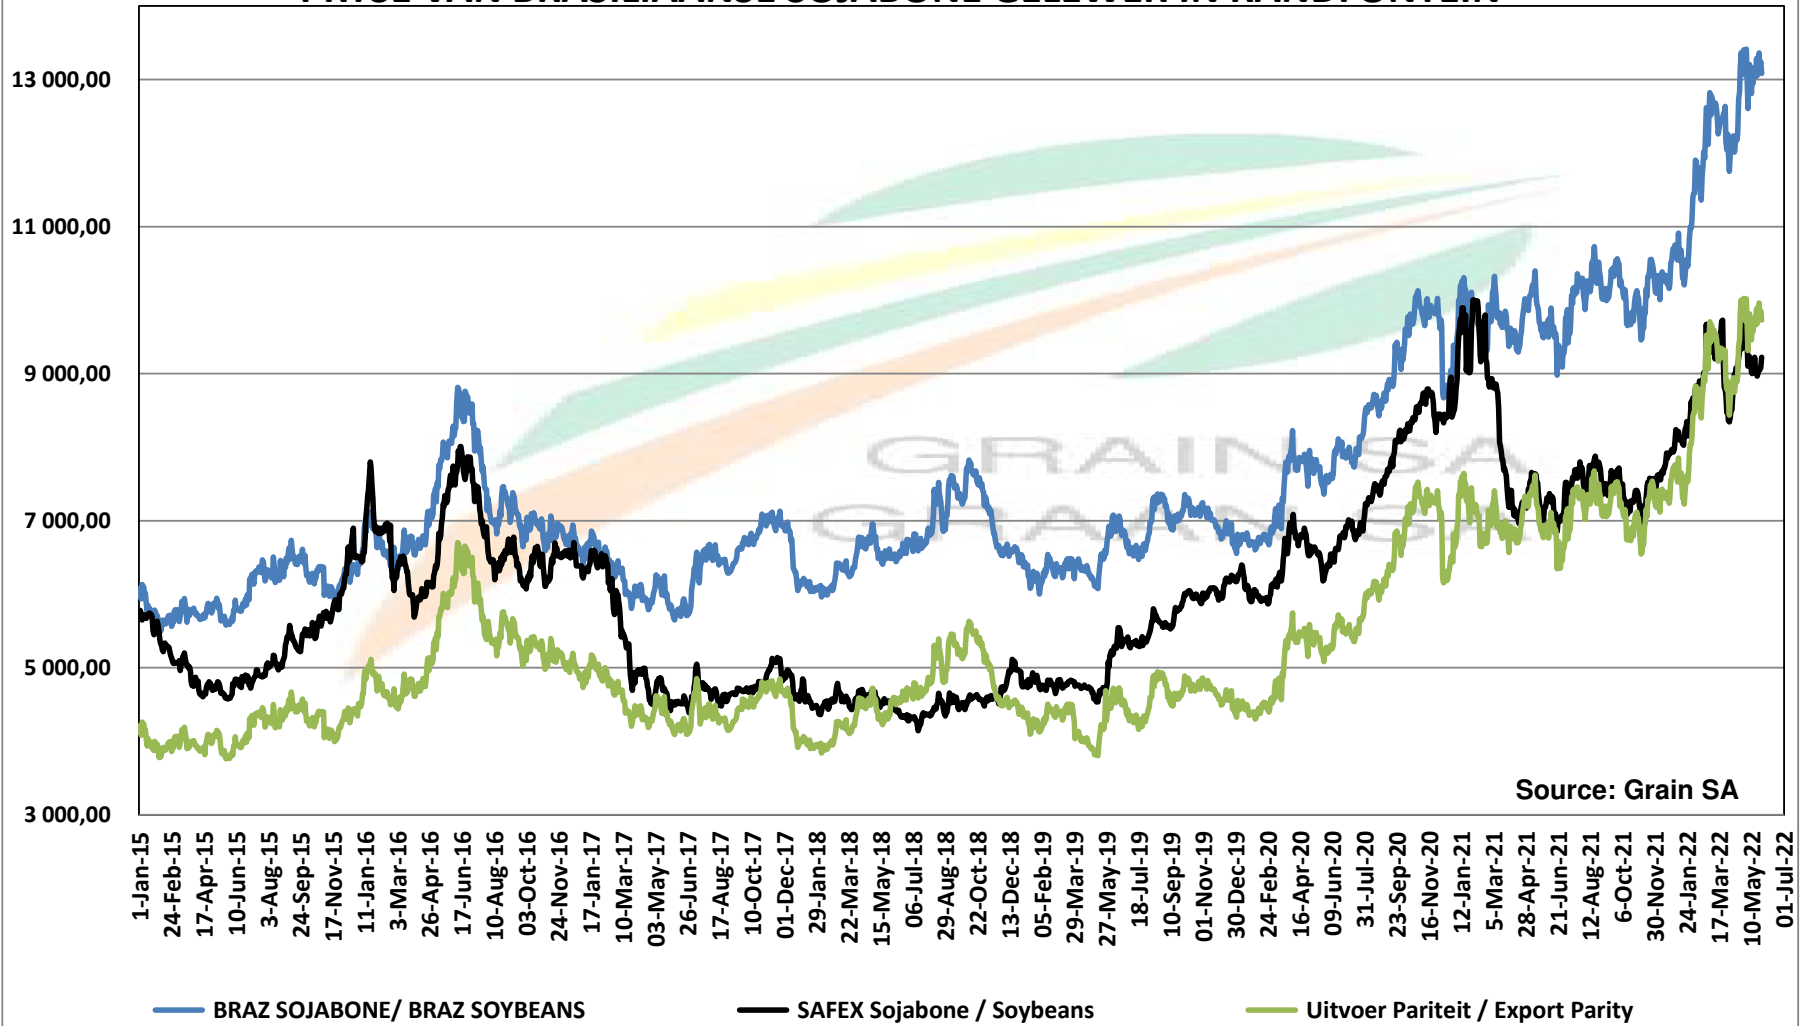

PRICES OF BRAZILIAN SOYBEAN DELIVERED IN RANDFONTEIN
PRYSE VAN BRASILIAANSE SOJABONE GELEWER IN RANDFONTEIN