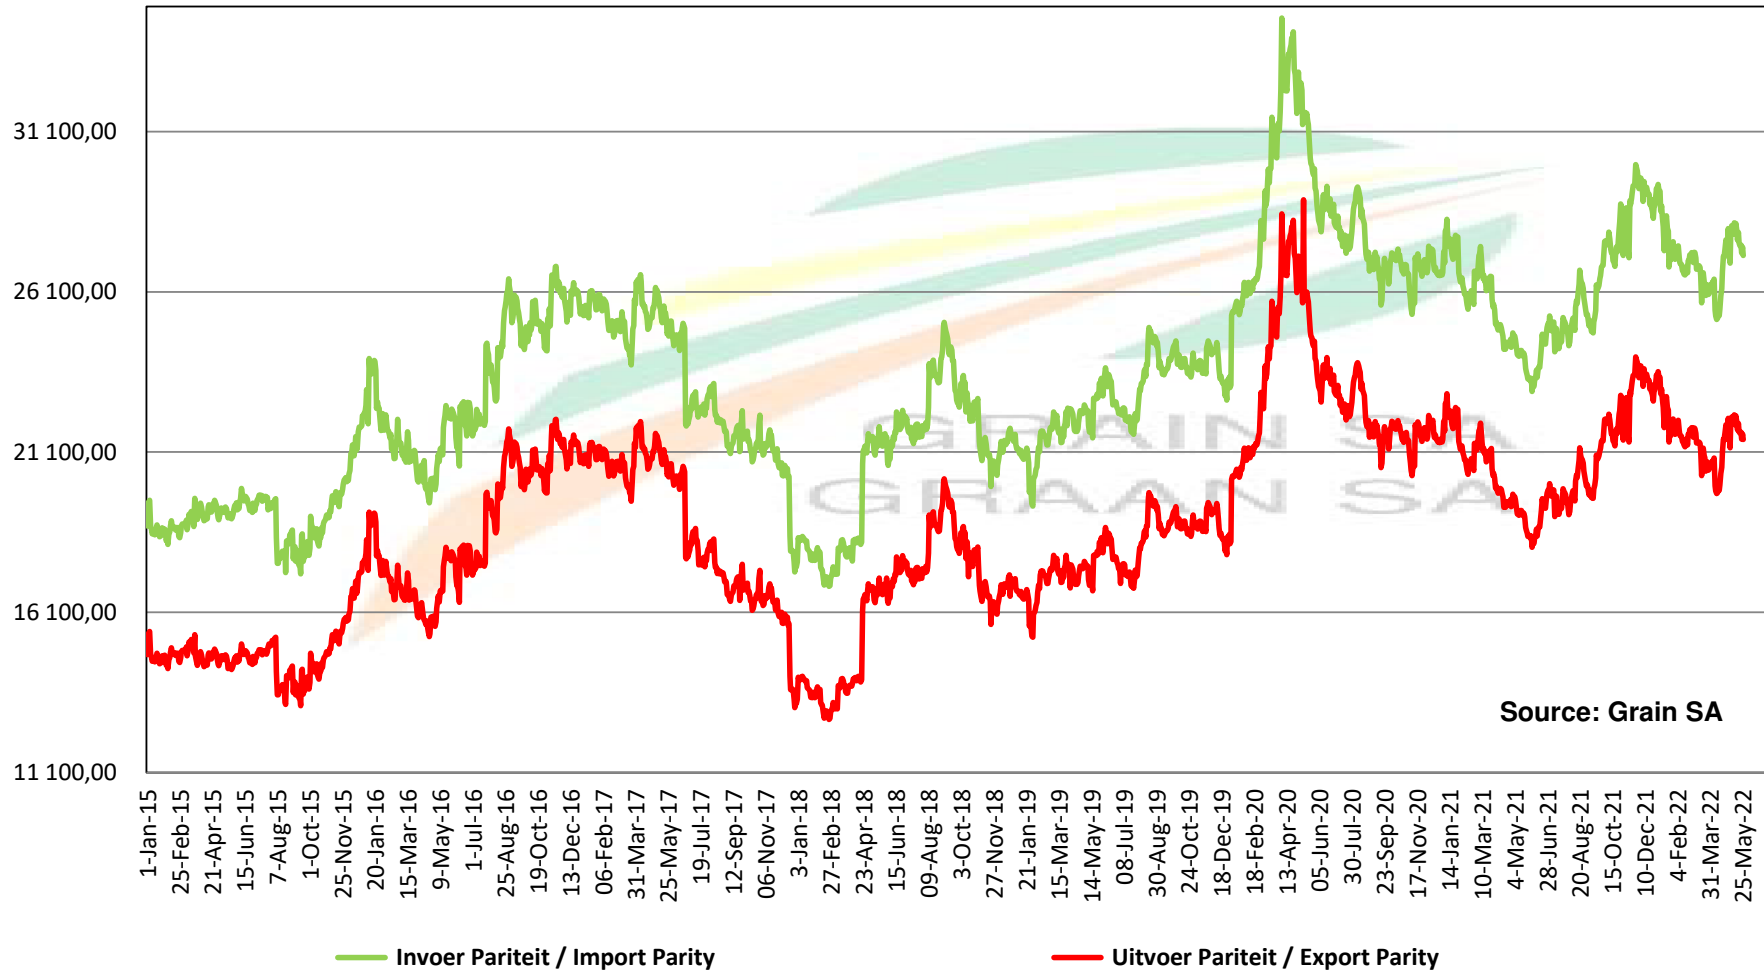

PRICES OF PROCESSED AND GRADED USA CHOICE GRADE GROUNDNUTS (40/50) (RANDFONTEIN)
PRYSE VAN UITGEDOP EN GESORTEERDE VSA KEURGRAAD GRONDBONE MET 'N PITGROOTTE VAN 40/50
pitgrootte (RANDFONTEIN)