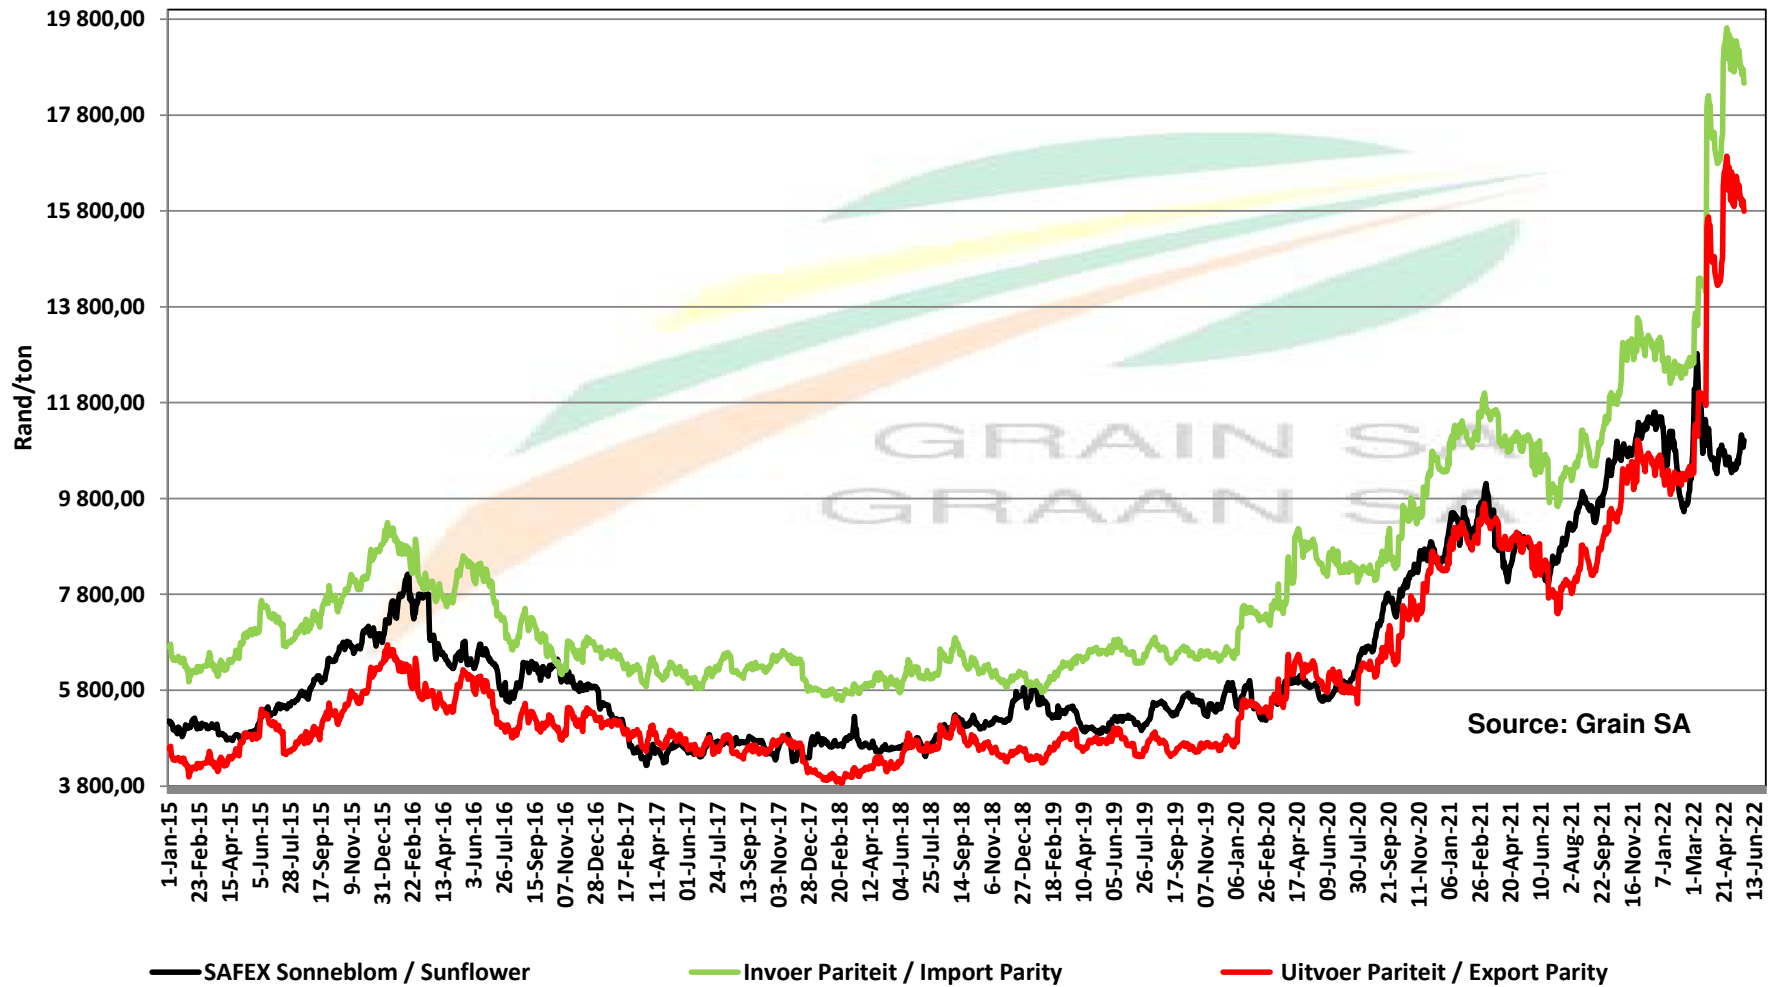

PRICES OF EU SUNFLOWER SEED DELIVERED IN RANDFONTEIN PRYSE VAN EU SONNEBLOMSAAD GELEWER IN RANDFONTEIN

PRICES OF EU SUNFLOWER SEED DELIVERED IN RANDFONTEIN PRYSE VAN EU SONNEBLOMSAAD GELEWER IN RANDFONTEIN