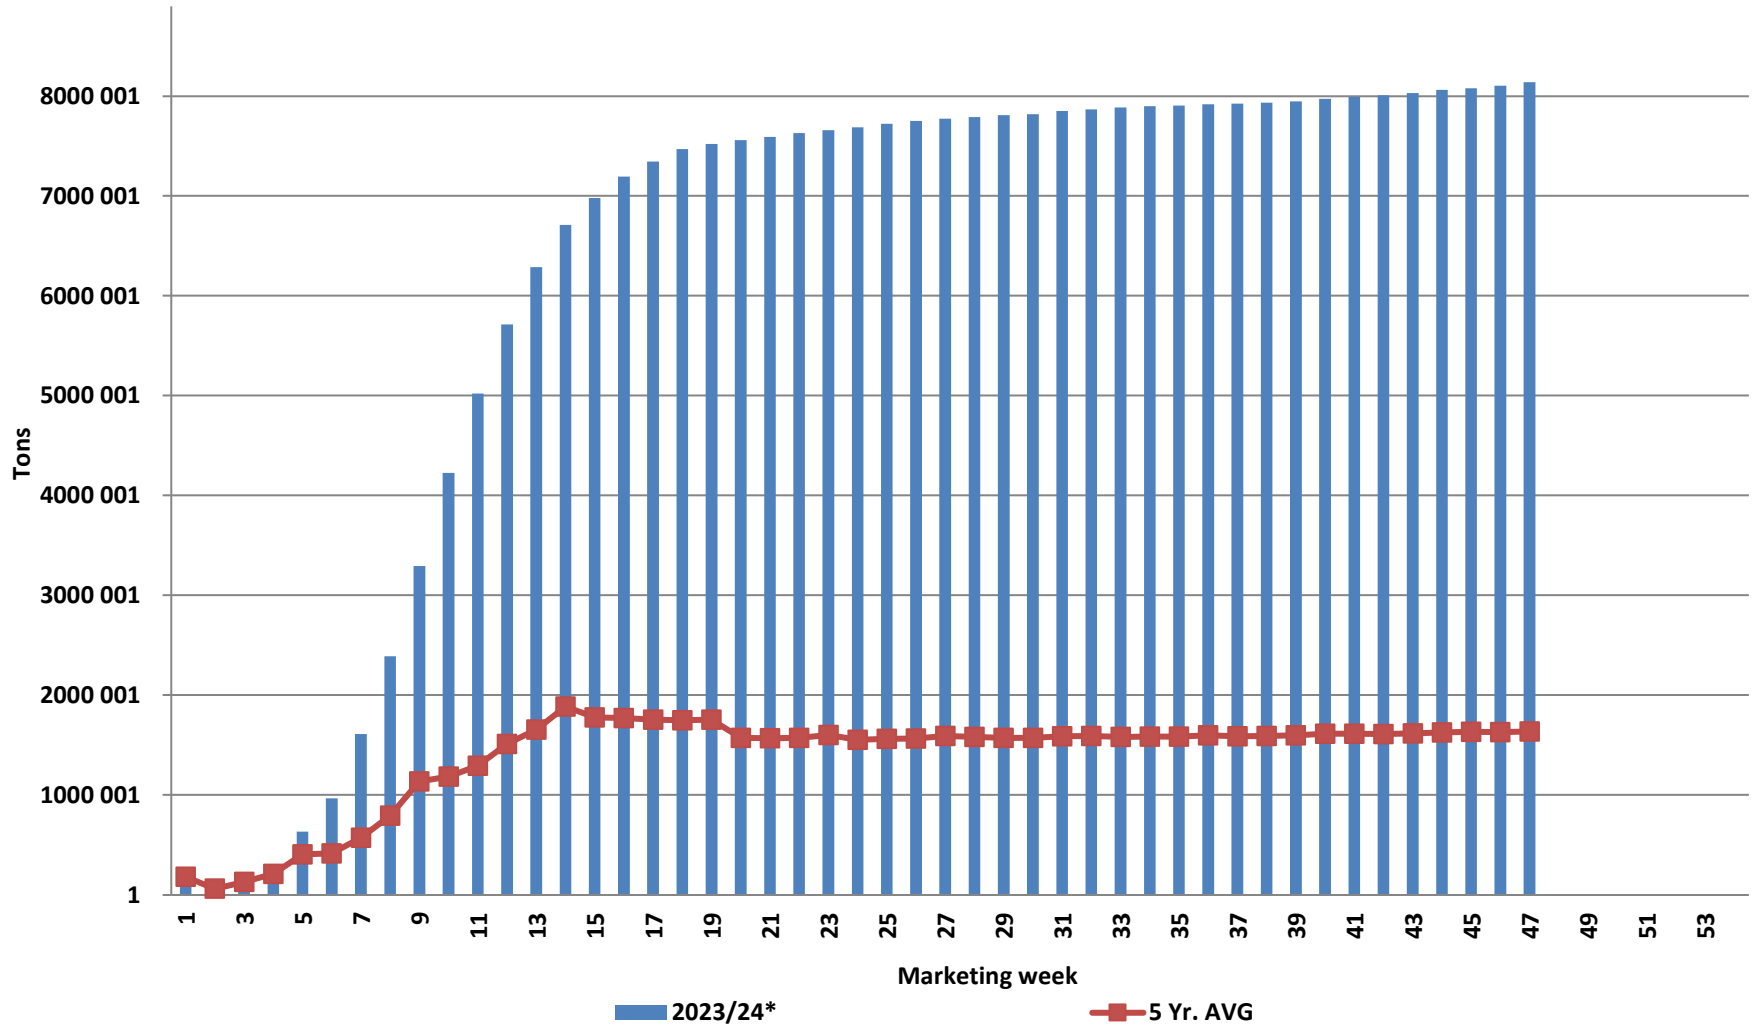

# White Maize: Weekly producer deliveries

# Yellow Maize: Weekly producer deliveries

# Weeklikse mielielewerings (Bemarkingsjaar: Mei 2023 tot April 2024)

Weekly total maize deliveries (Marketing year: May 2023 to April 2024)

Weeklikse kumulatiewe mielielewerings (Bemarkingsjaar: Mei tot April)

### Total YTD WM deliveries for the 2023/24 season vs previous season's