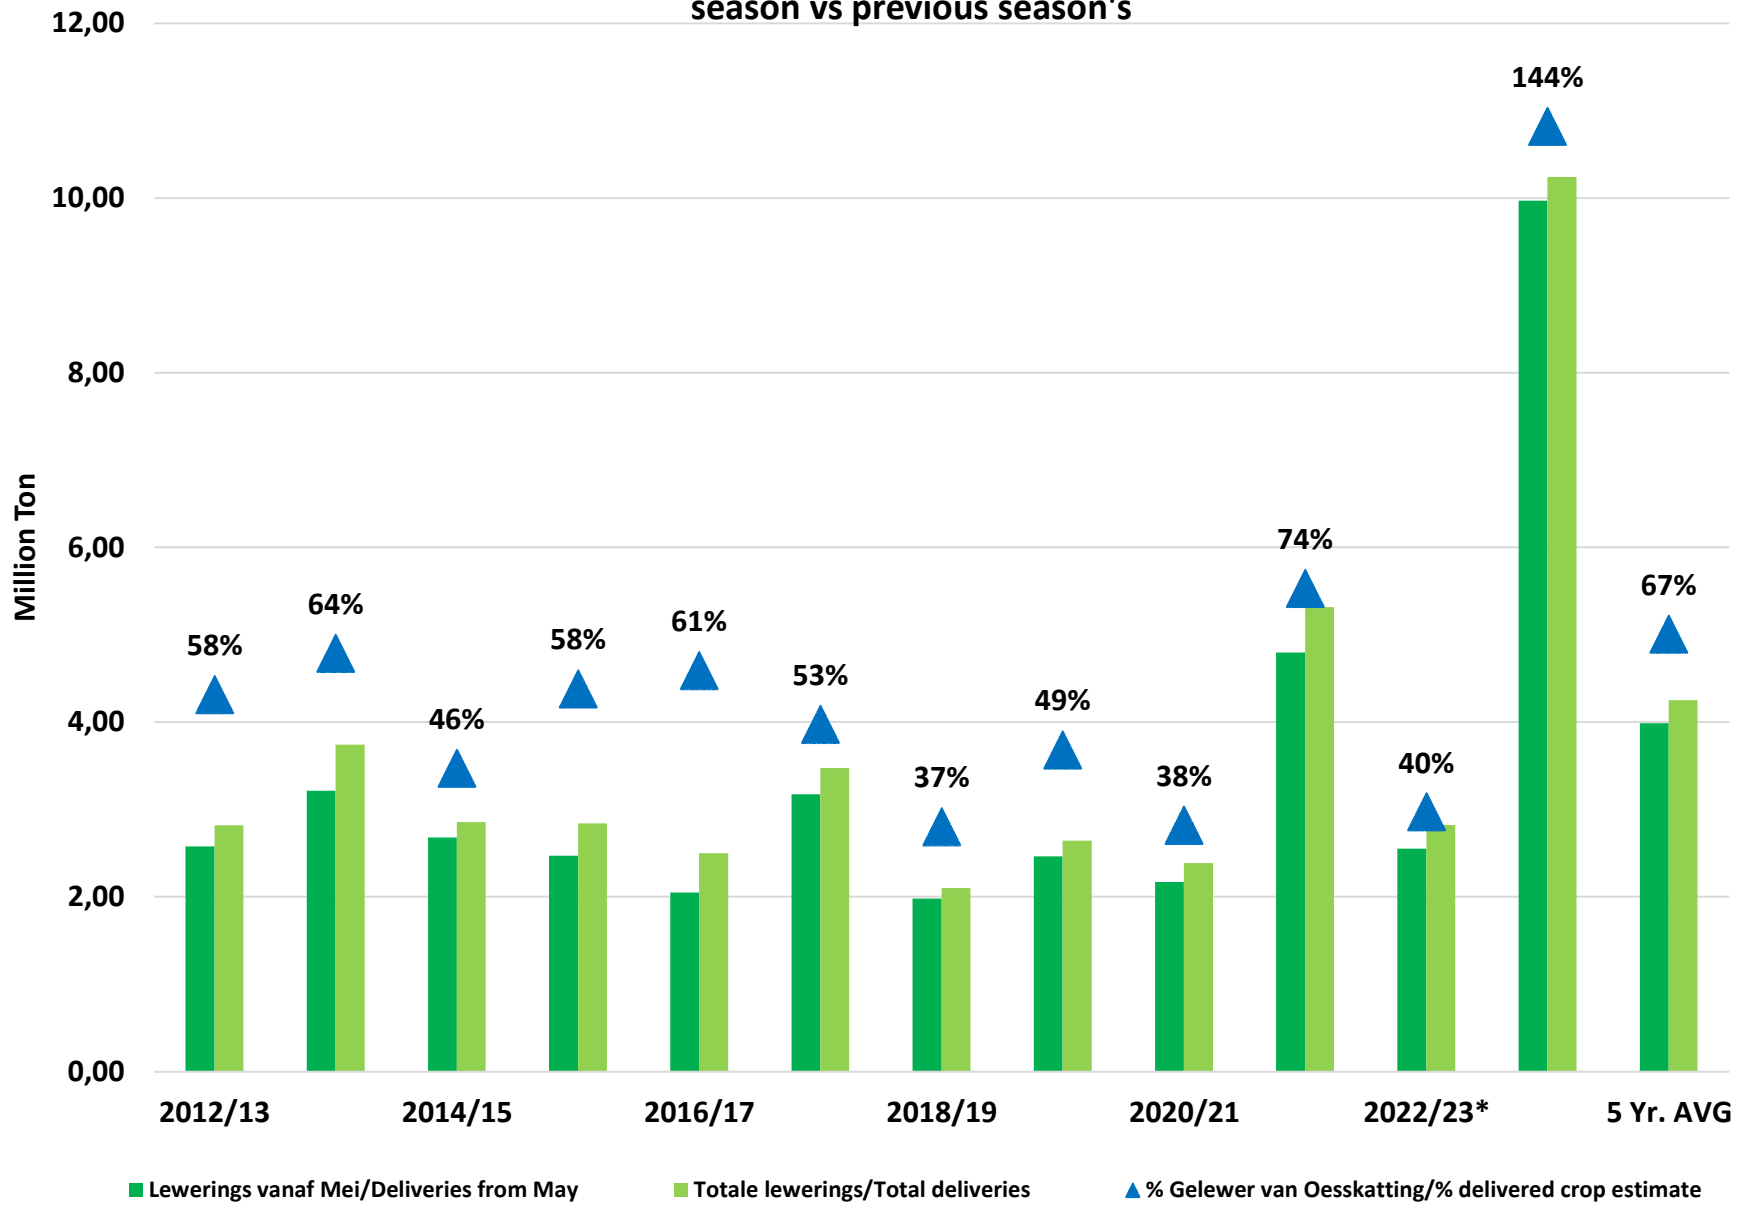

Total YTD YM deliveries for the 2023/24 season vs previous season's