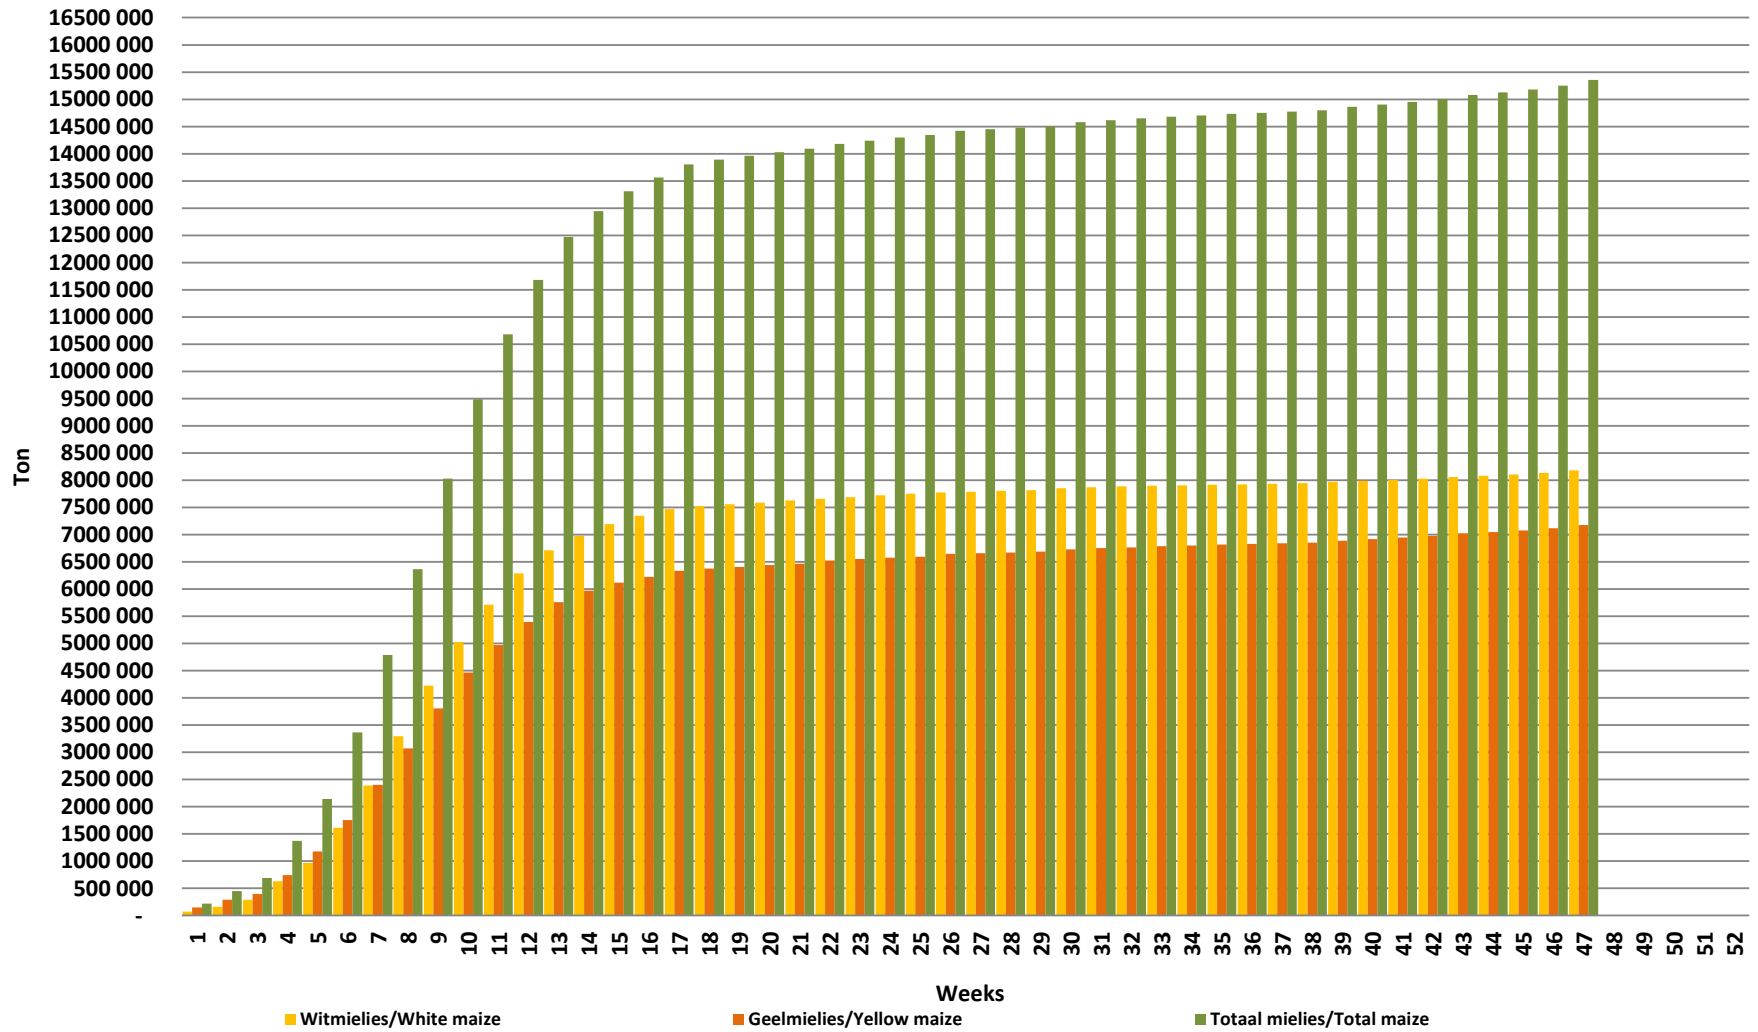

# Yellow Maize: Weekly producer deliveries

# Weeklikse mielielewerings (Bemarkingsjaar: Mei 2023 tot April 2024)

Weekly total maize deliveries (Marketing year: May 2023 to April 2024)

Weeklikse kumulatiewe mielielewerings (Bemarkingsjaar: Mei tot April)

### Total YTD WM deliveries for the 2023/24 season vs previous season's