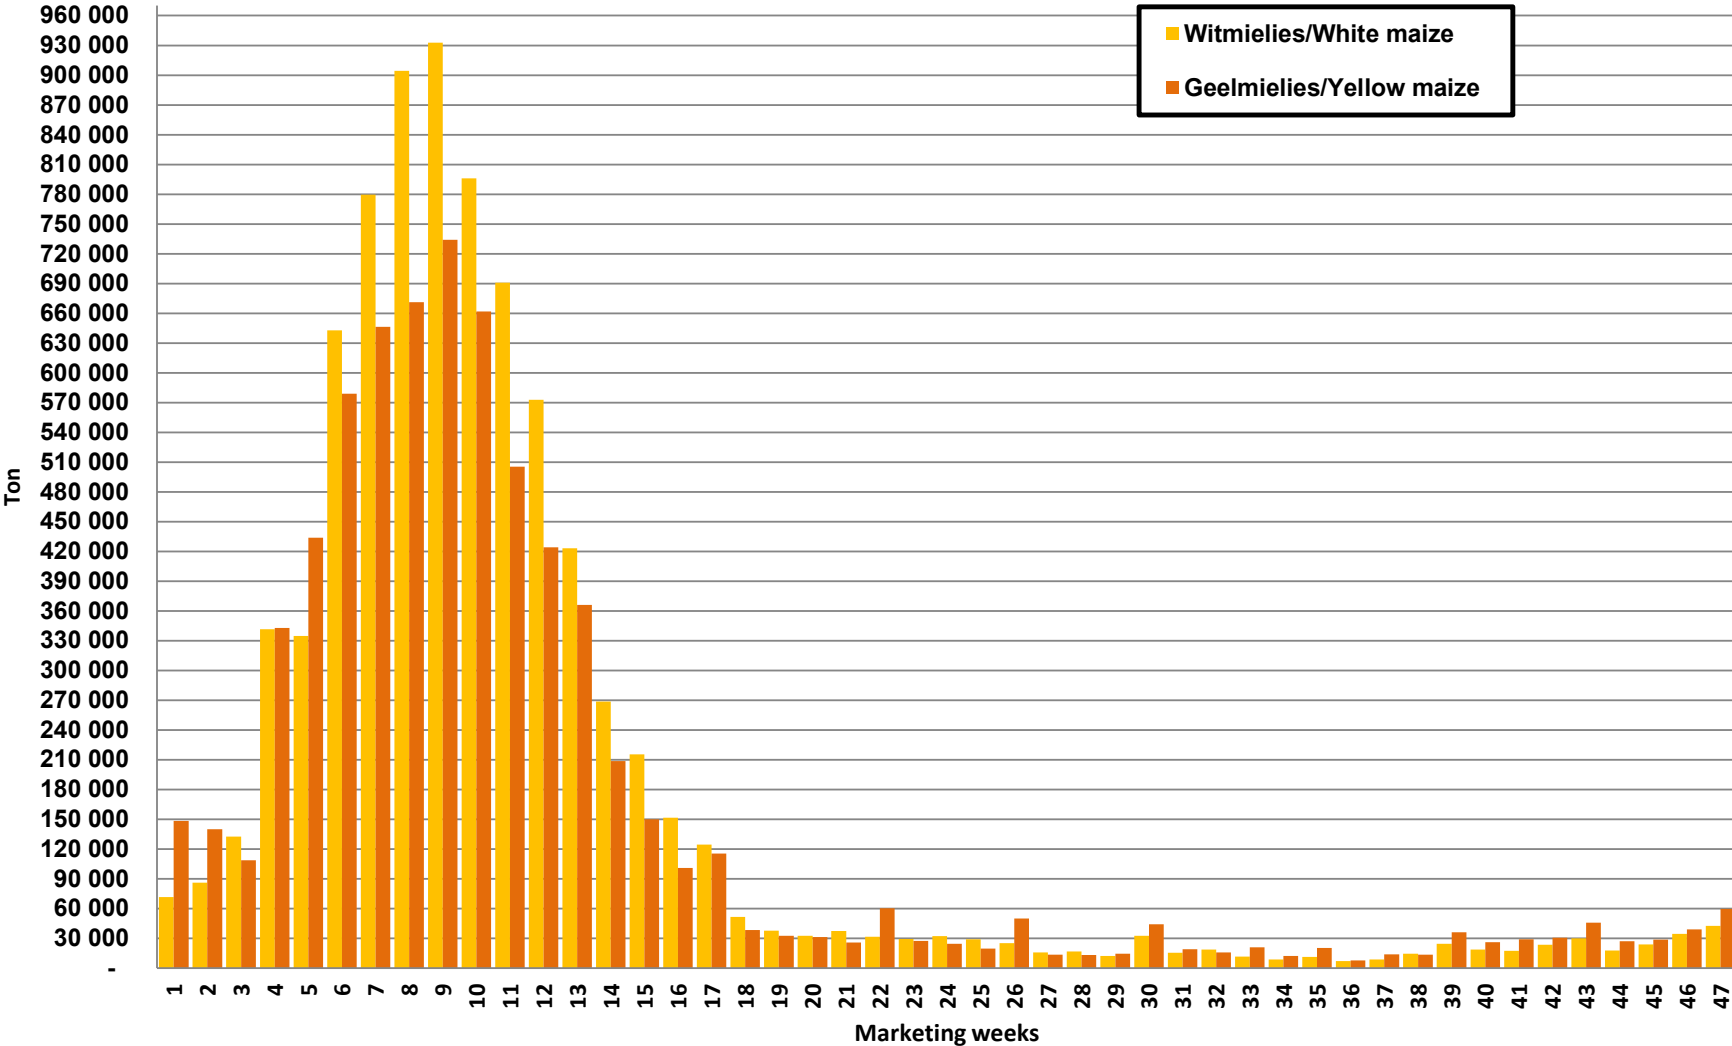

# White Maize: Weekly producer deliveries

# Yellow Maize: Weekly producer deliveries

# Weeklikse mielielewerings (Bemarkingsjaar: Mei 2023 tot April 2024)

Weekly total maize deliveries (Marketing year: May 2023 to April 2024)

Weeklikse kumulatiewe mielielewerings (Bemarkingsjaar: Mei tot April)