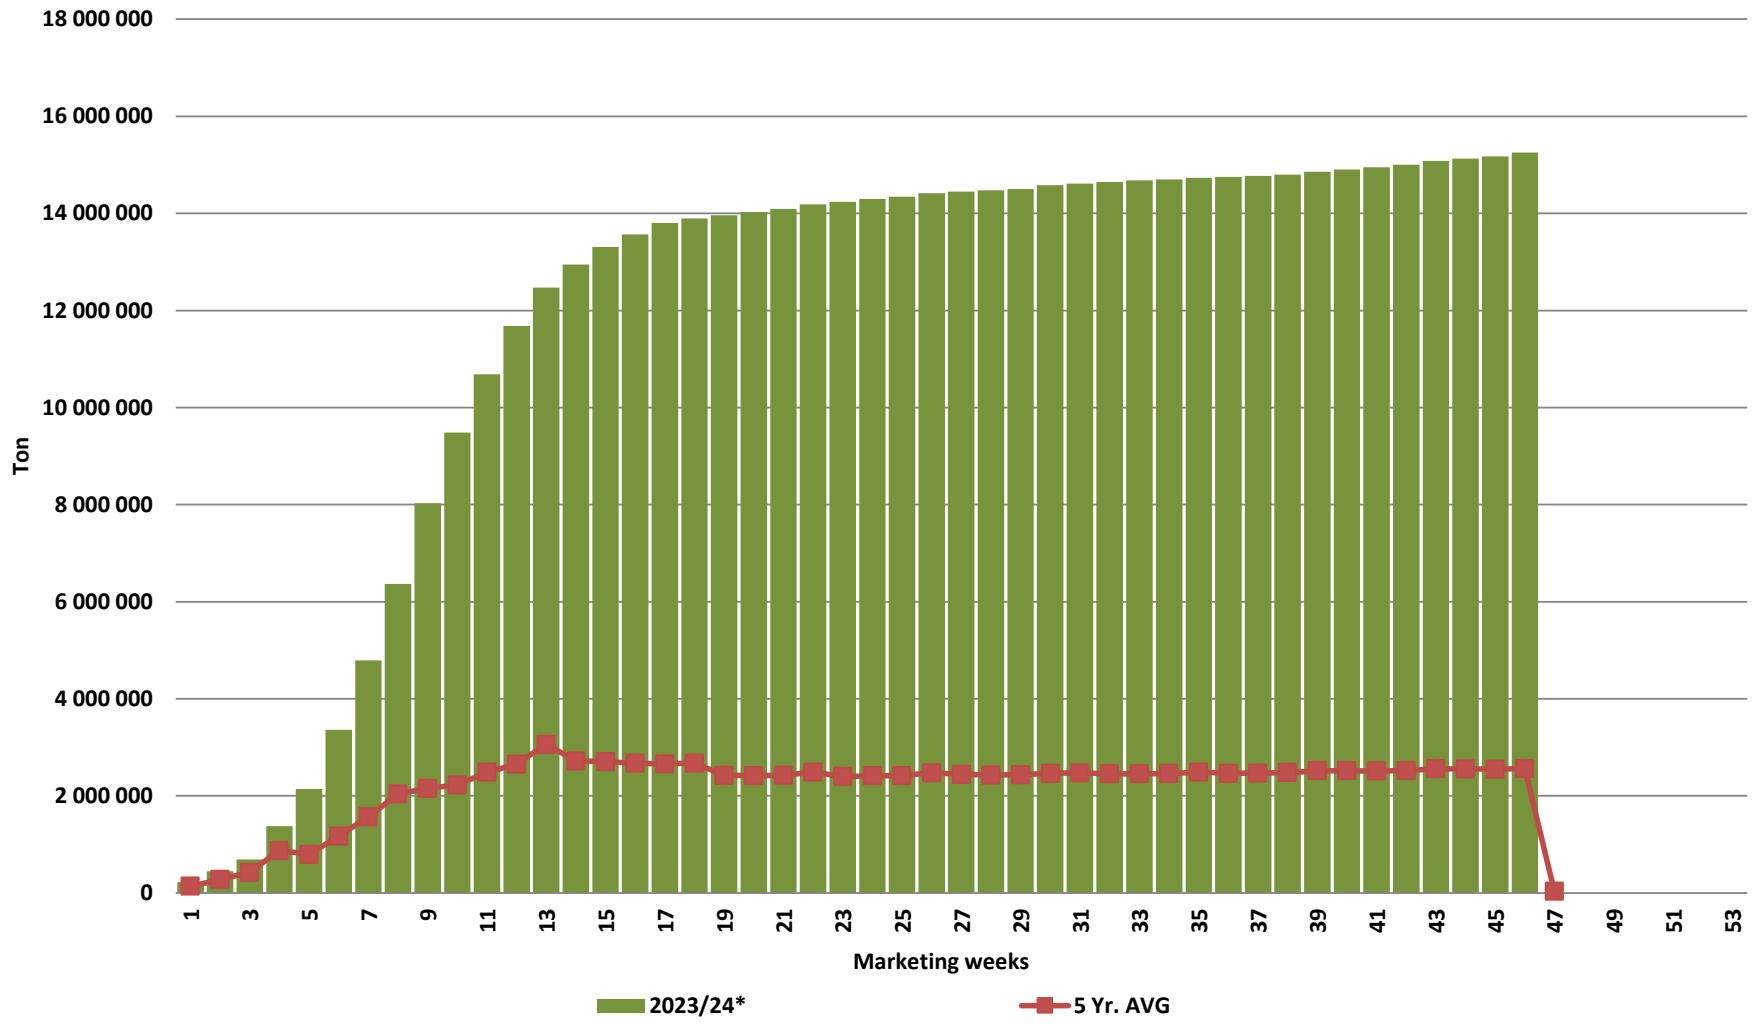

# White Maize: Weekly producer deliveries

# Yellow Maize: Weekly producer deliveries

# Weeklikse mielielewerings (Bemarkingsjaar: Mei 2023 tot April 2024)

Weekly total maize deliveries (Marketing year: May 2023 to April 2024)

Weeklikse kumulatiewe mielielewerings (Bemarkingsjaar: Mei tot April)

### Total YTD WM deliveries for the 2023/24 season vs previous season's