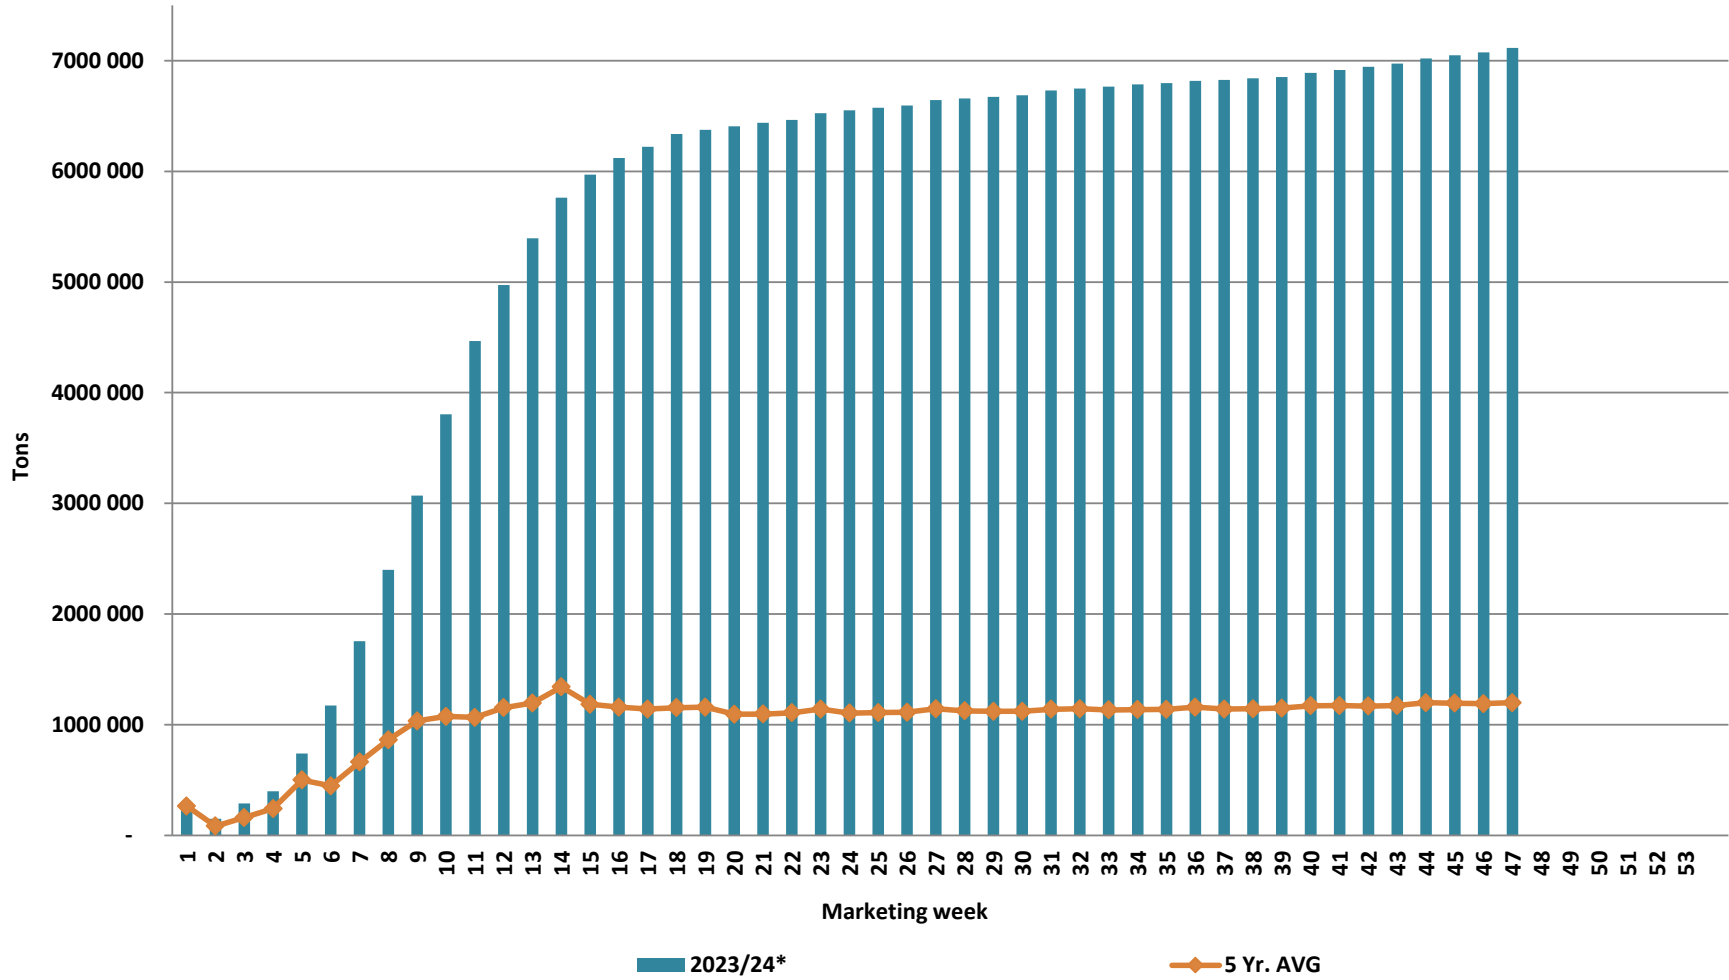

# White Maize: Weekly producer deliveries

# Yellow Maize: Weekly producer deliveries

# Weeklikse mielielewerings (Bemarkingsjaar: Mei 2023 tot April 2024)

Weekly total maize deliveries (Marketing year: May 2023 to April 2024)

Weeklikse kumulatiewe mielielewerings (Bemarkingsjaar: Mei tot April)

### Total YTD WM deliveries for the 2023/24 season vs previous season's