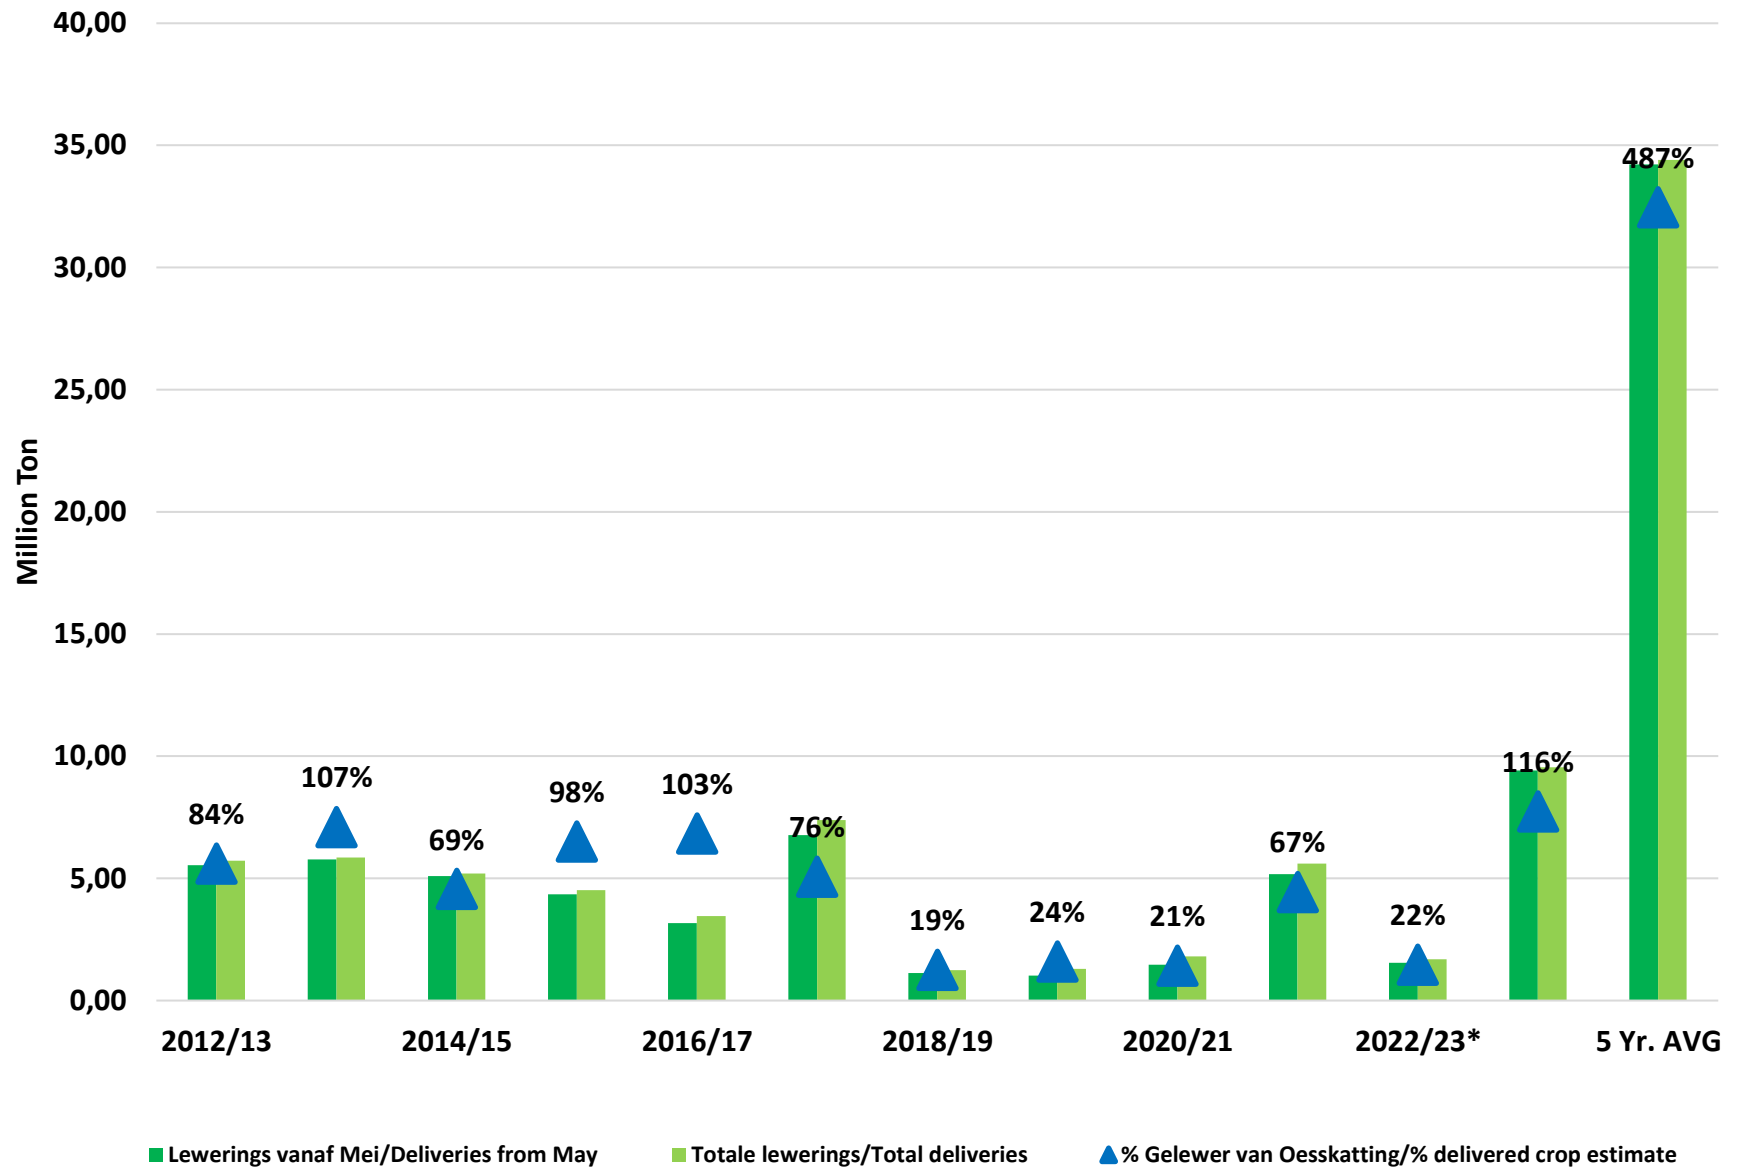

# Weeklikse mielielewerings (Bemarkingsjaar: Mei 2023 tot April 2024)

Weekly total maize deliveries (Marketing year: May 2023 to April 2024)

Weeklikse kumulatiewe mielielewerings (Bemarkingsjaar: Mei tot April)

### Total YTD WM deliveries for the 2023/24 season vs previous season's