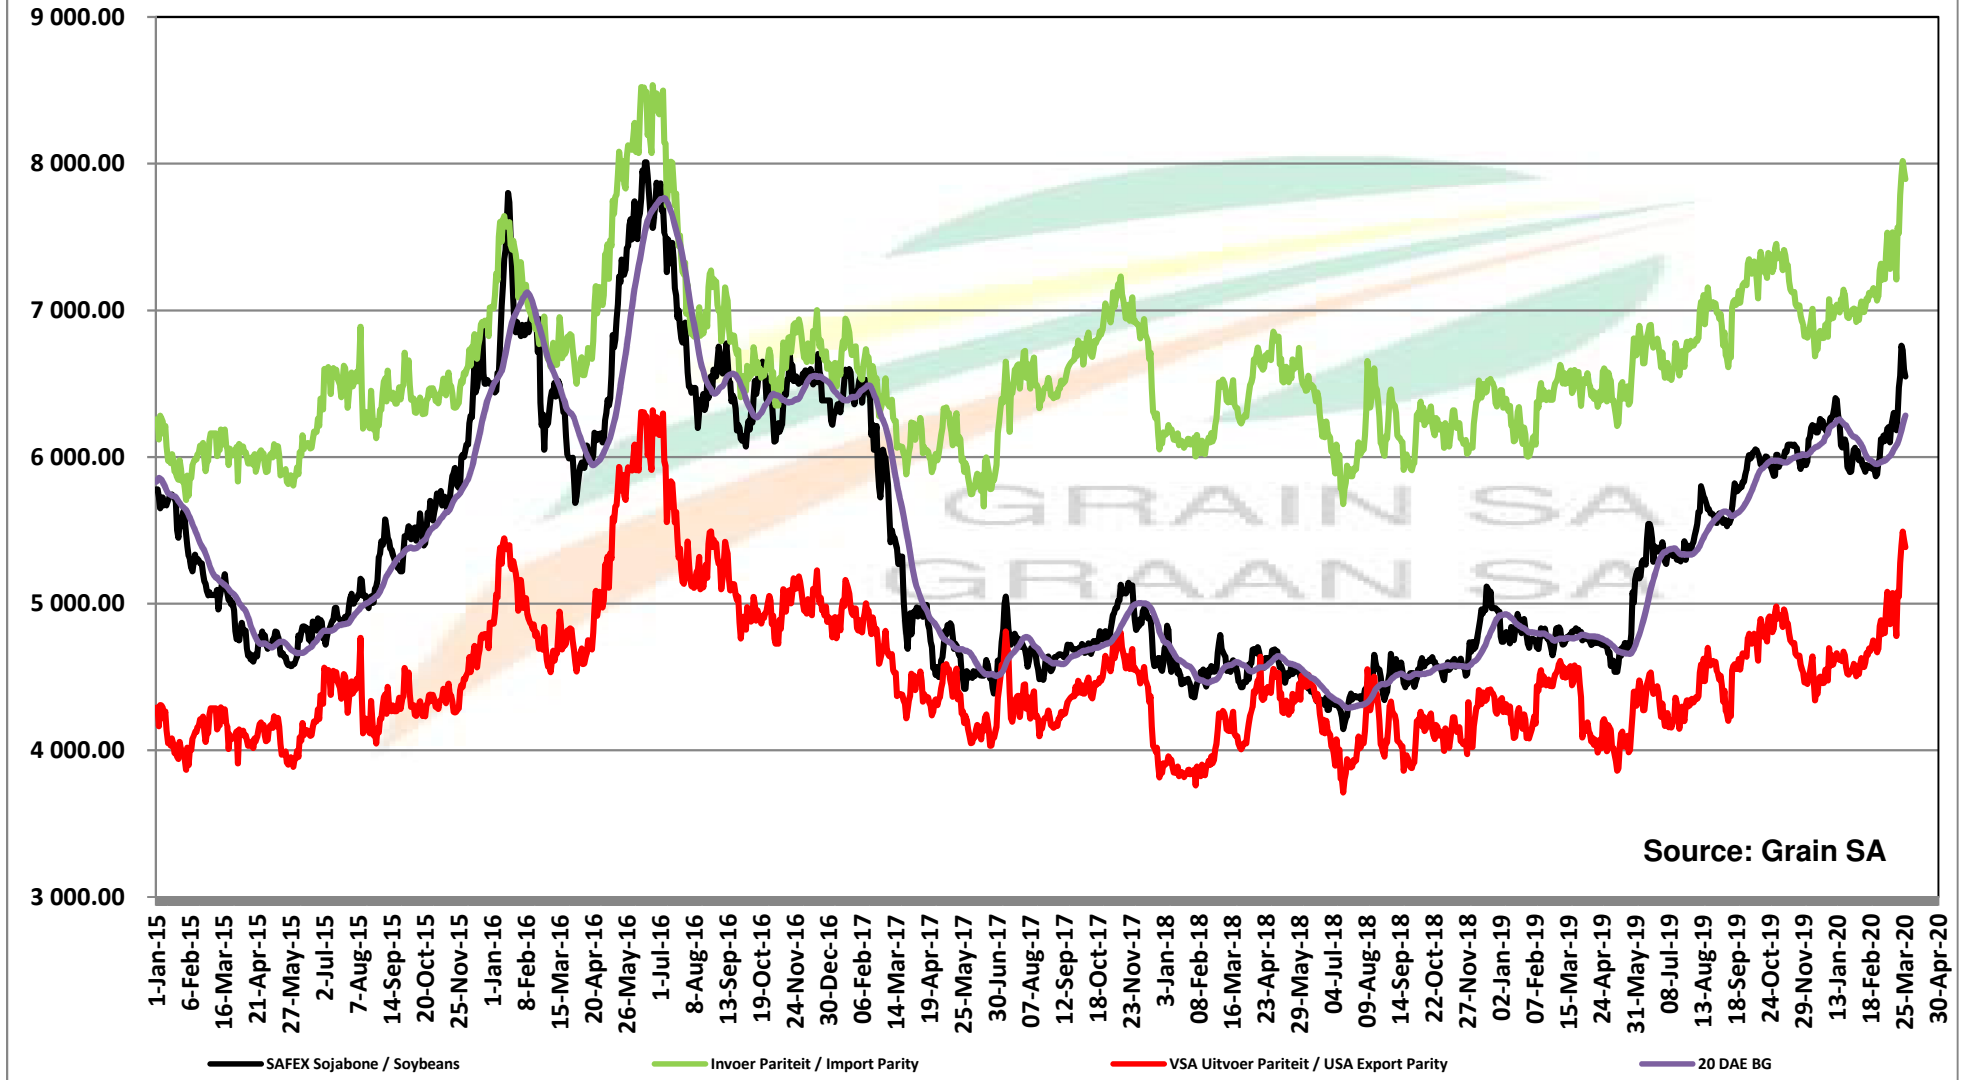

PRICES OF SOYBEAN SEED DELIVERED IN RANDFONTEIN PRYSE VAN SOJABOONSAAD GELEWER IN RANDFONTEIN

Source: Grain SA