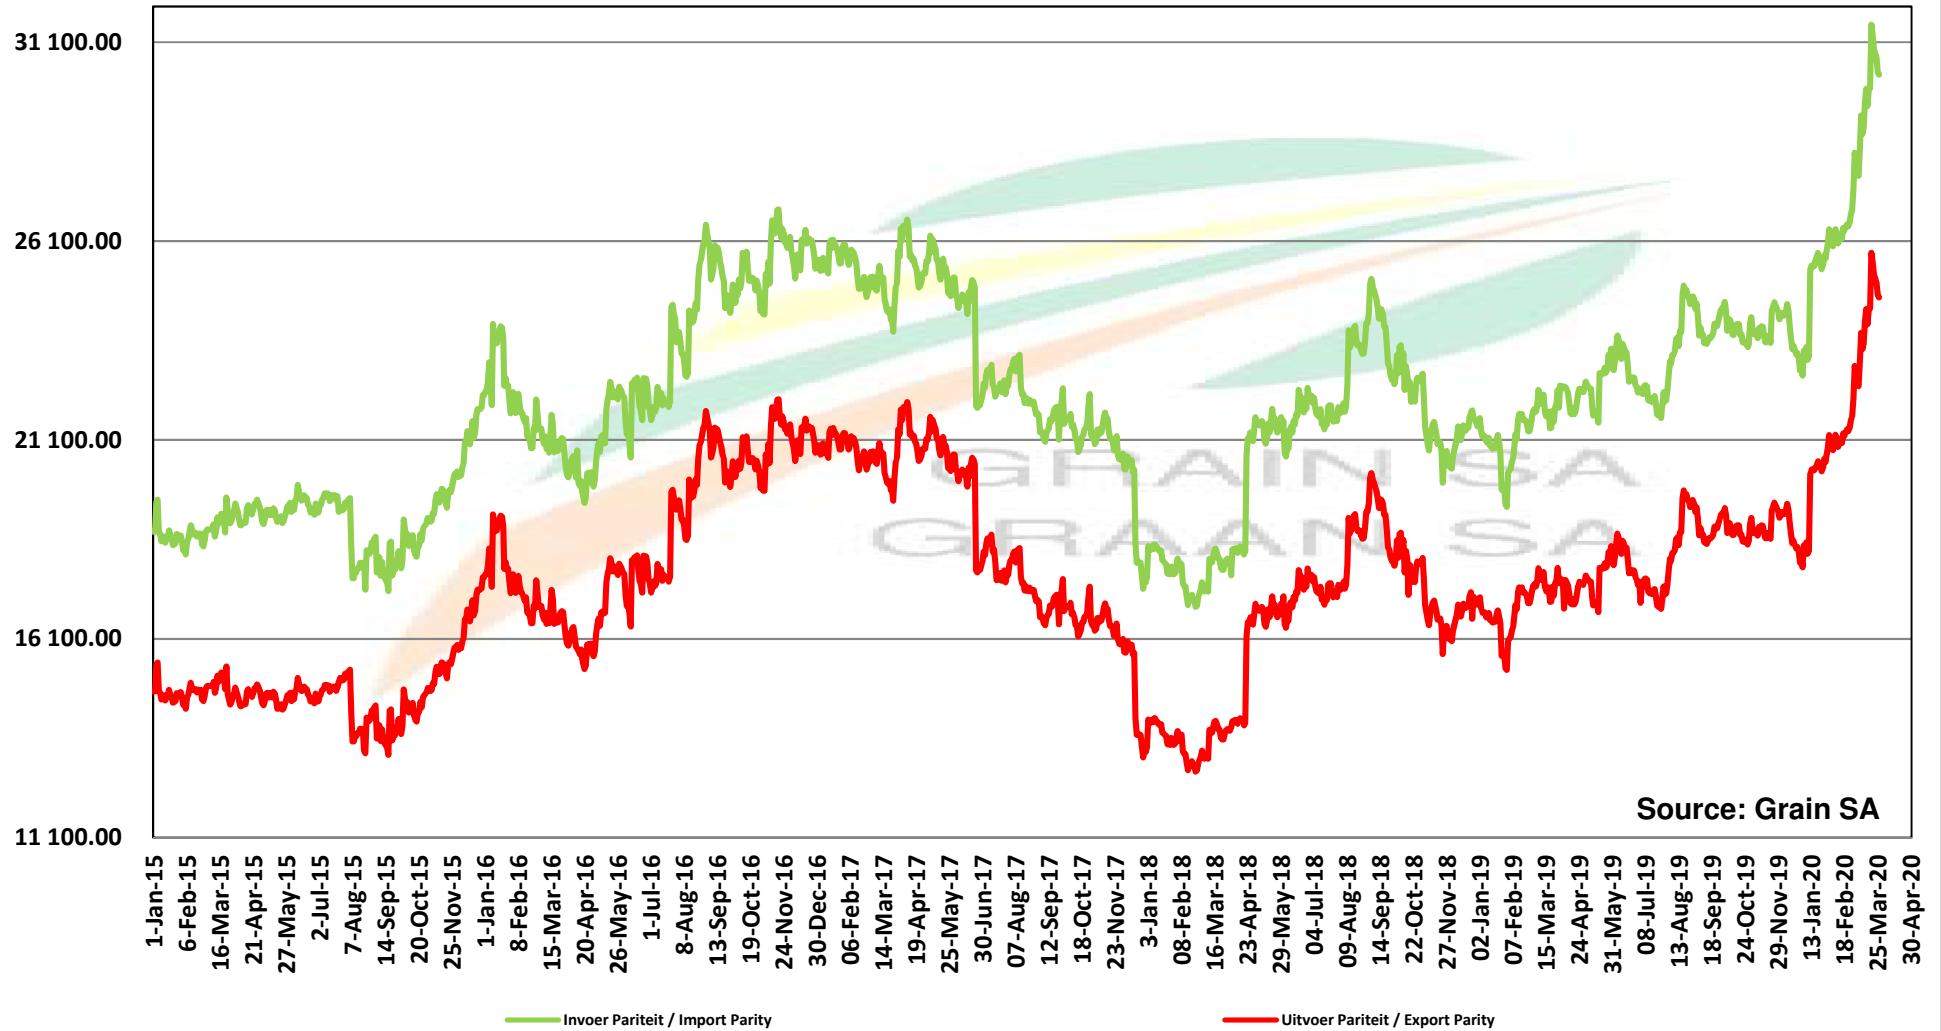

PRICES OF DERIVED SOYBEAN DELIVERED IN RANDFONTEIN PRYSE VAN AFGELEIDE SOJABONE GELEWER IN RANDFONTEIN

Source: Grain SA

PRICES OF SOYBEAN CRUSHING MARGIN PRYSE VAN SOJABOON PERSMARGE

Source: Grain SA

PRICES OF BRAZILIAN SOYBEAN DELIVERED IN RANDFONTEIN
PRYSE VAN BRASILIAANSE SOJABONE GELEWER IN RANDFONTEIN

Source: Grain

Prices of Canola in the South Cape (Swellendam)
 Canolapryse in die Suid-Kaap (Swellendam)

PRICES OF PROCESSED AND GRADED USA CHOICE GRADE GROUNDNUTS (40/50) (RANDFONTEIN)
PRYSE VAN UITGEDOP EN GESORTEERDE VSA KEURGRAAD GRONDBONE MET 'N PITGROOTTE VAN
40/50 pitgrootte (RANDFONTEIN)