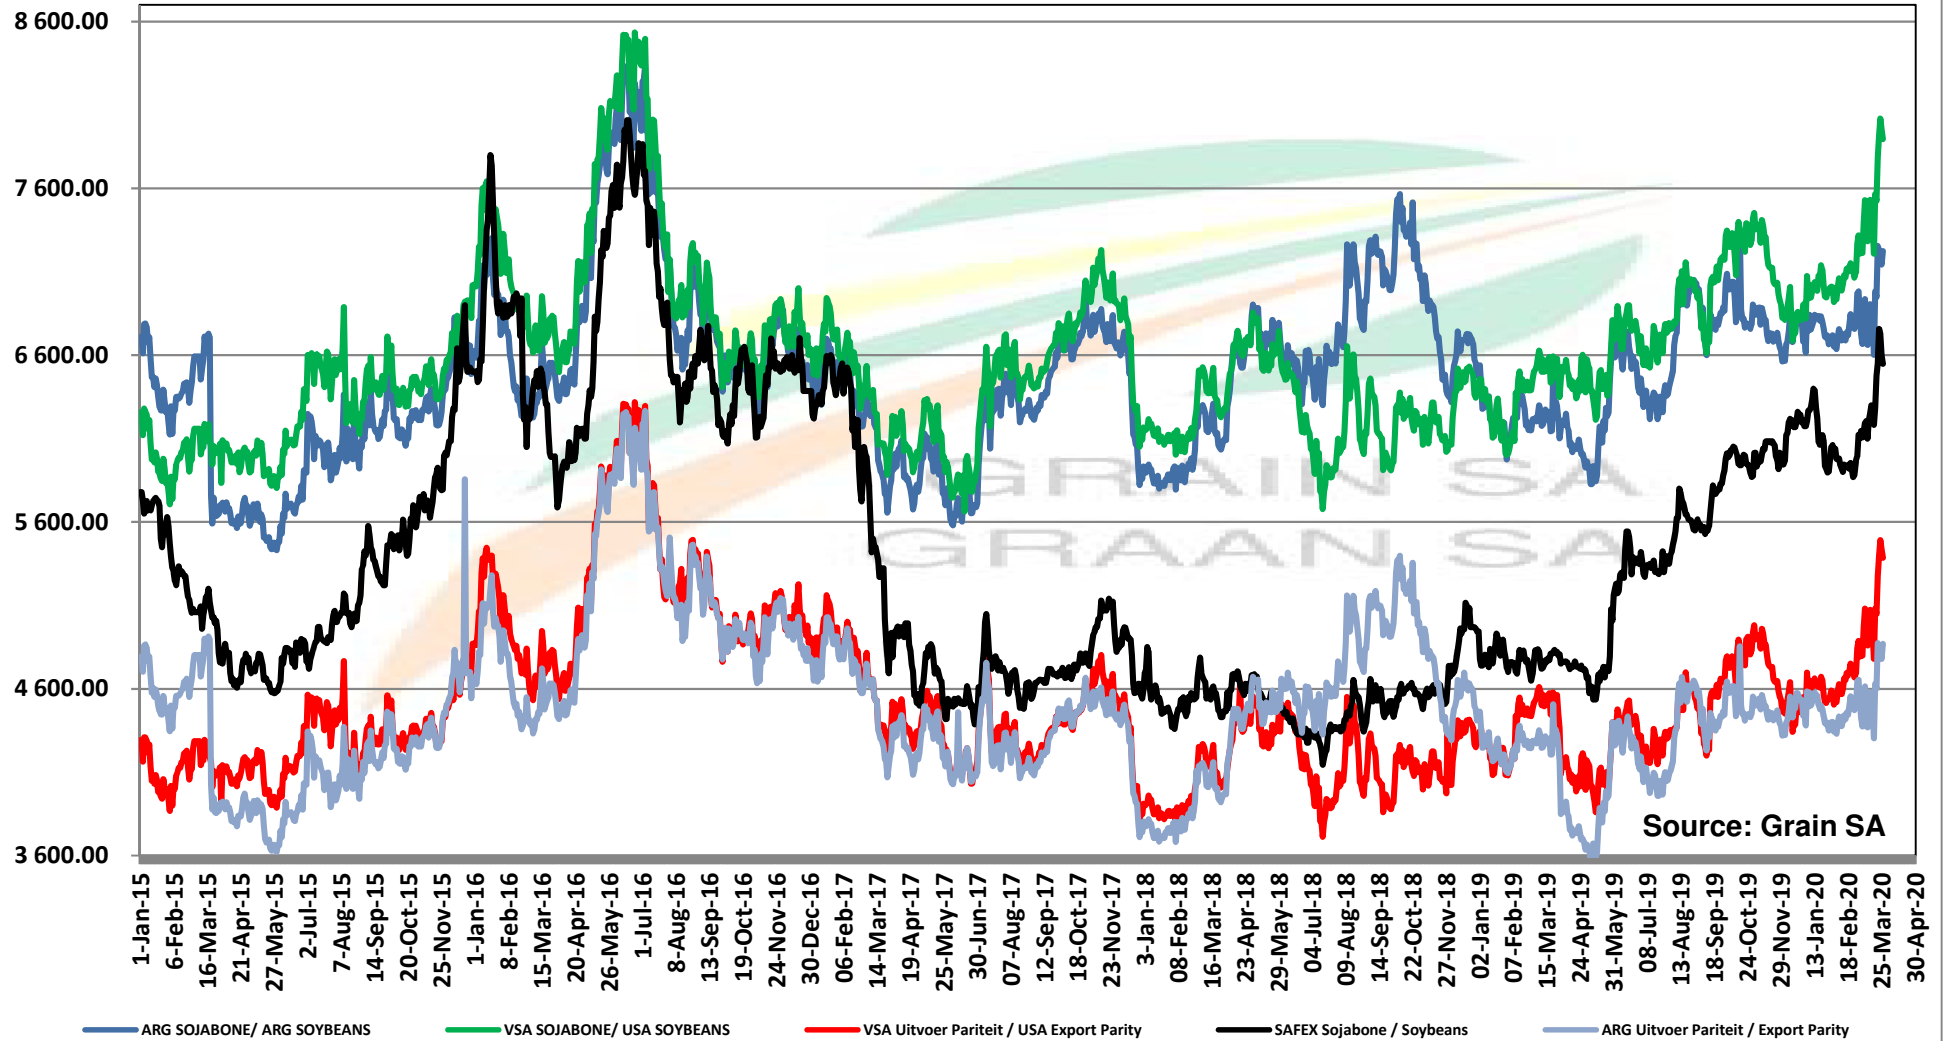

Source: Grain SA

PRICES OF SOYBEAN SEED DELIVERED IN RANDFONTEIN PRYSE VAN SOJABOONSAAD GELEWER IN RANDFONTEIN

Source: Grain SA

PRICES OF ARGENTINIAN SOYBEAN SEED DELIVERED IN RANDFONTEIN

PRYSE VAN ARGENTYNSE SOJABOONSAAD GELEWER IN RANDFONTEIN

Source: Grain

Prices of Canola in the South Cape (Swellendam)
 Canolapryse in die Suid-Kaap (Swellendam)

PRICES OF PROCESSED AND GRADED USA CHOICE GRADE GROUNDNUTS (40/50) (RANDFONTEIN)
PRYSE VAN UITGEDOP EN GESORTEERDE VSA KEURGRAAD GRONDBONE MET 'N PITGROOTTE VAN
40/50 pitgrootte (RANDFONTEIN)