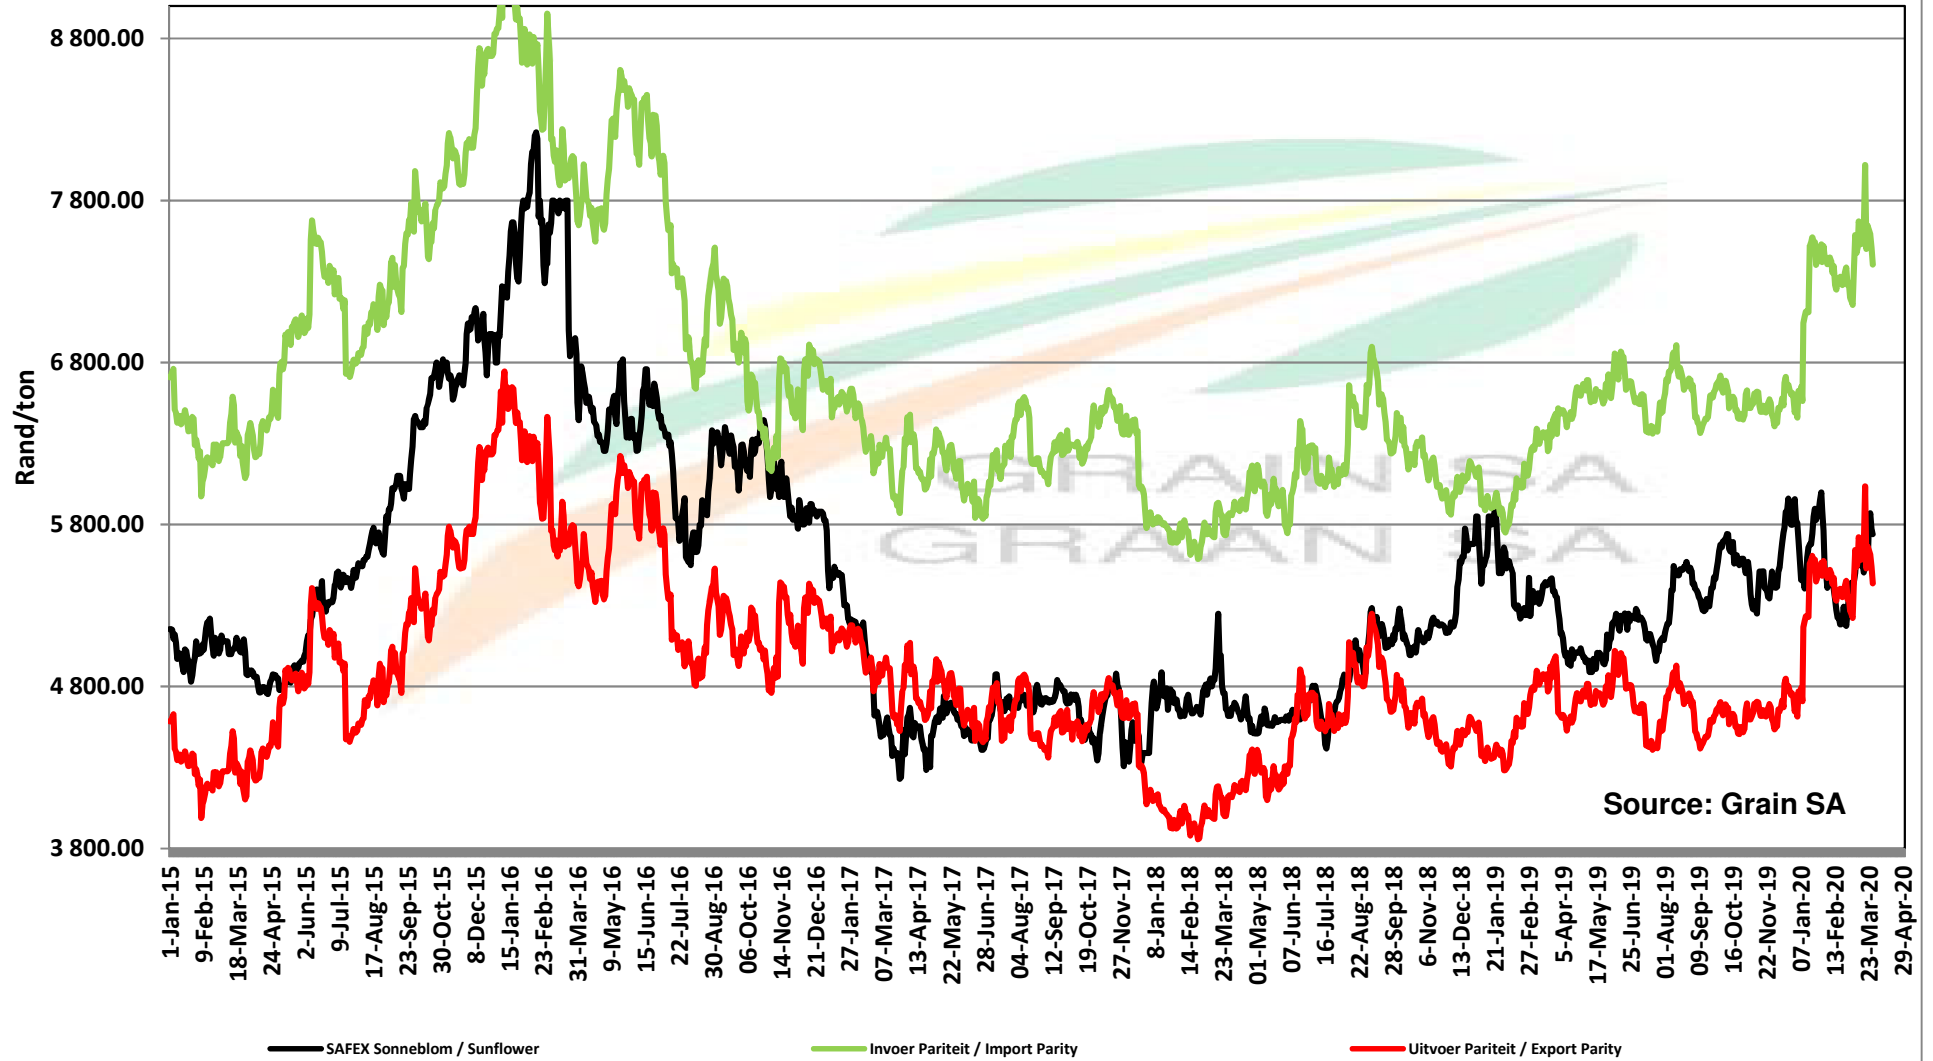

PRICES OF EU SUNFLOWER SEED DELIVERED IN RANDFONTEIN PRYSE VAN EU SONNEBLOMSAAD GELEWER IN RANDFONTEIN

PRICES OF EU SUNFLOWER SEED DELIVERED IN RANDFONTEIN PRYSE VAN EU SONNEBLOMSAAD GELEWER IN RANDFONTEIN

Source: Grain SA

PRICES OF SOYBEAN SEED DELIVERED IN RANDFONTEIN PRYSE VAN SOJABOONSAAD GELEWER IN RANDFONTEIN

Source: Grain SA

PRICES OF ARGENTINIAN SOYBEAN SEED DELIVERED IN RANDFONTEIN

PRYSE VAN ARGENTYNSE SOJABOONSAAD GELEWER IN RANDFONTEIN