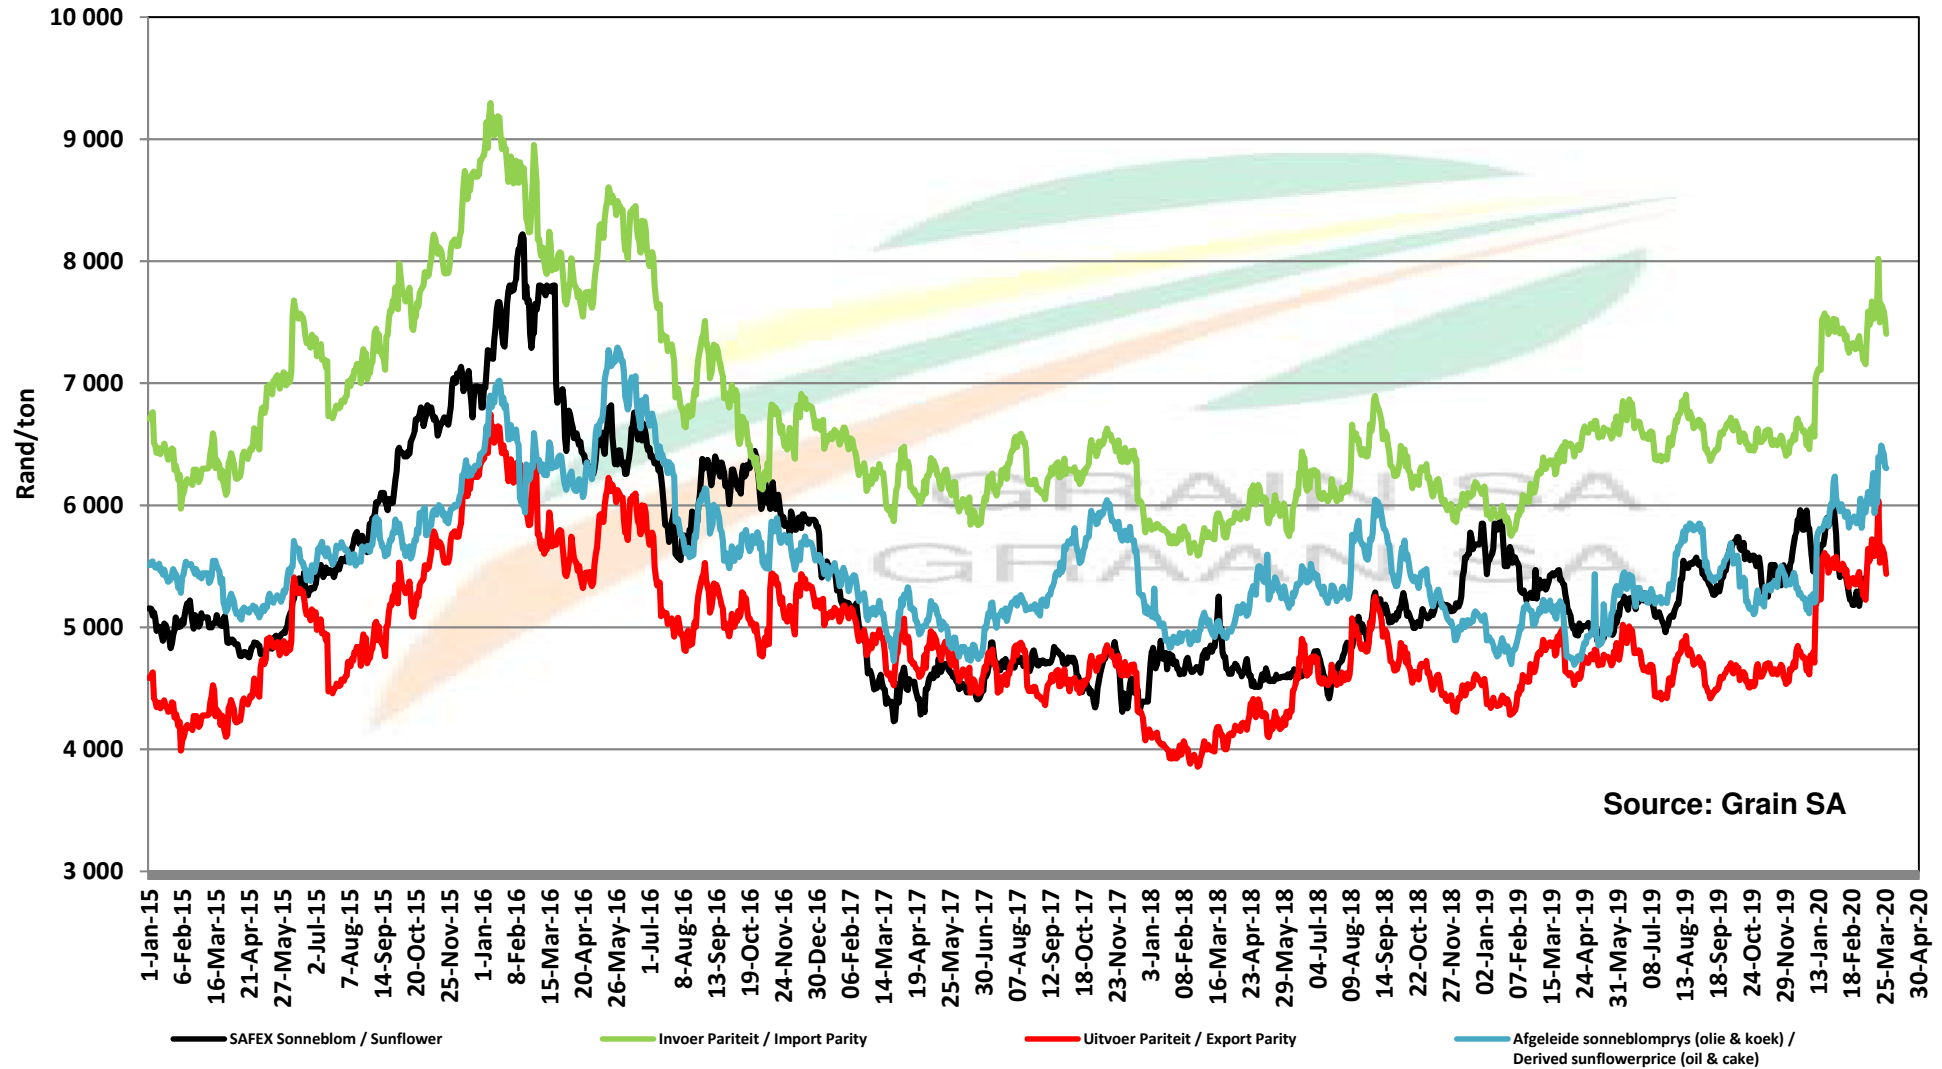

PRICES OF EU SUNFLOWER SEED DELIVERED IN RANDFONTEIN PRYSE VAN EU SONNEBLOMSAAD GELEWER IN RANDFONTEIN

PRICES OF EU SUNFLOWER SEED DELIVERED IN RANDFONTEIN PRYSE VAN EU SONNEBLOMSAAD GELEWER IN RANDFONTEIN

Source: Grain SA

PRICES OF SOYBEAN SEED DELIVERED IN RANDFONTEIN PRYSE VAN SOJABOONSAAD GELEWER IN RANDFONTEIN

Source: Grain SA

PRICES OF ARGENTINIAN SOYBEAN SEED DELIVERED IN RANDFONTEIN

PRYSE VAN ARGENTYNSE SOJABOONSAAD GELEWER IN RANDFONTEIN

Source: Grain

Prices of Canola in the South Cape (Swellendam)
 Canolapryse in die Suid-Kaap (Swellendam)

PRICES OF PROCESSED AND GRADED USA CHOICE GRADE GROUNDNUTS (40/50) (RANDFONTEIN)
PRYSE VAN UITGEDOP EN GESORTEERDE VSA KEURGRAAD GRONDBONE MET 'N PITGROOTTE VAN
40/50 pitgrootte (RANDFONTEIN)