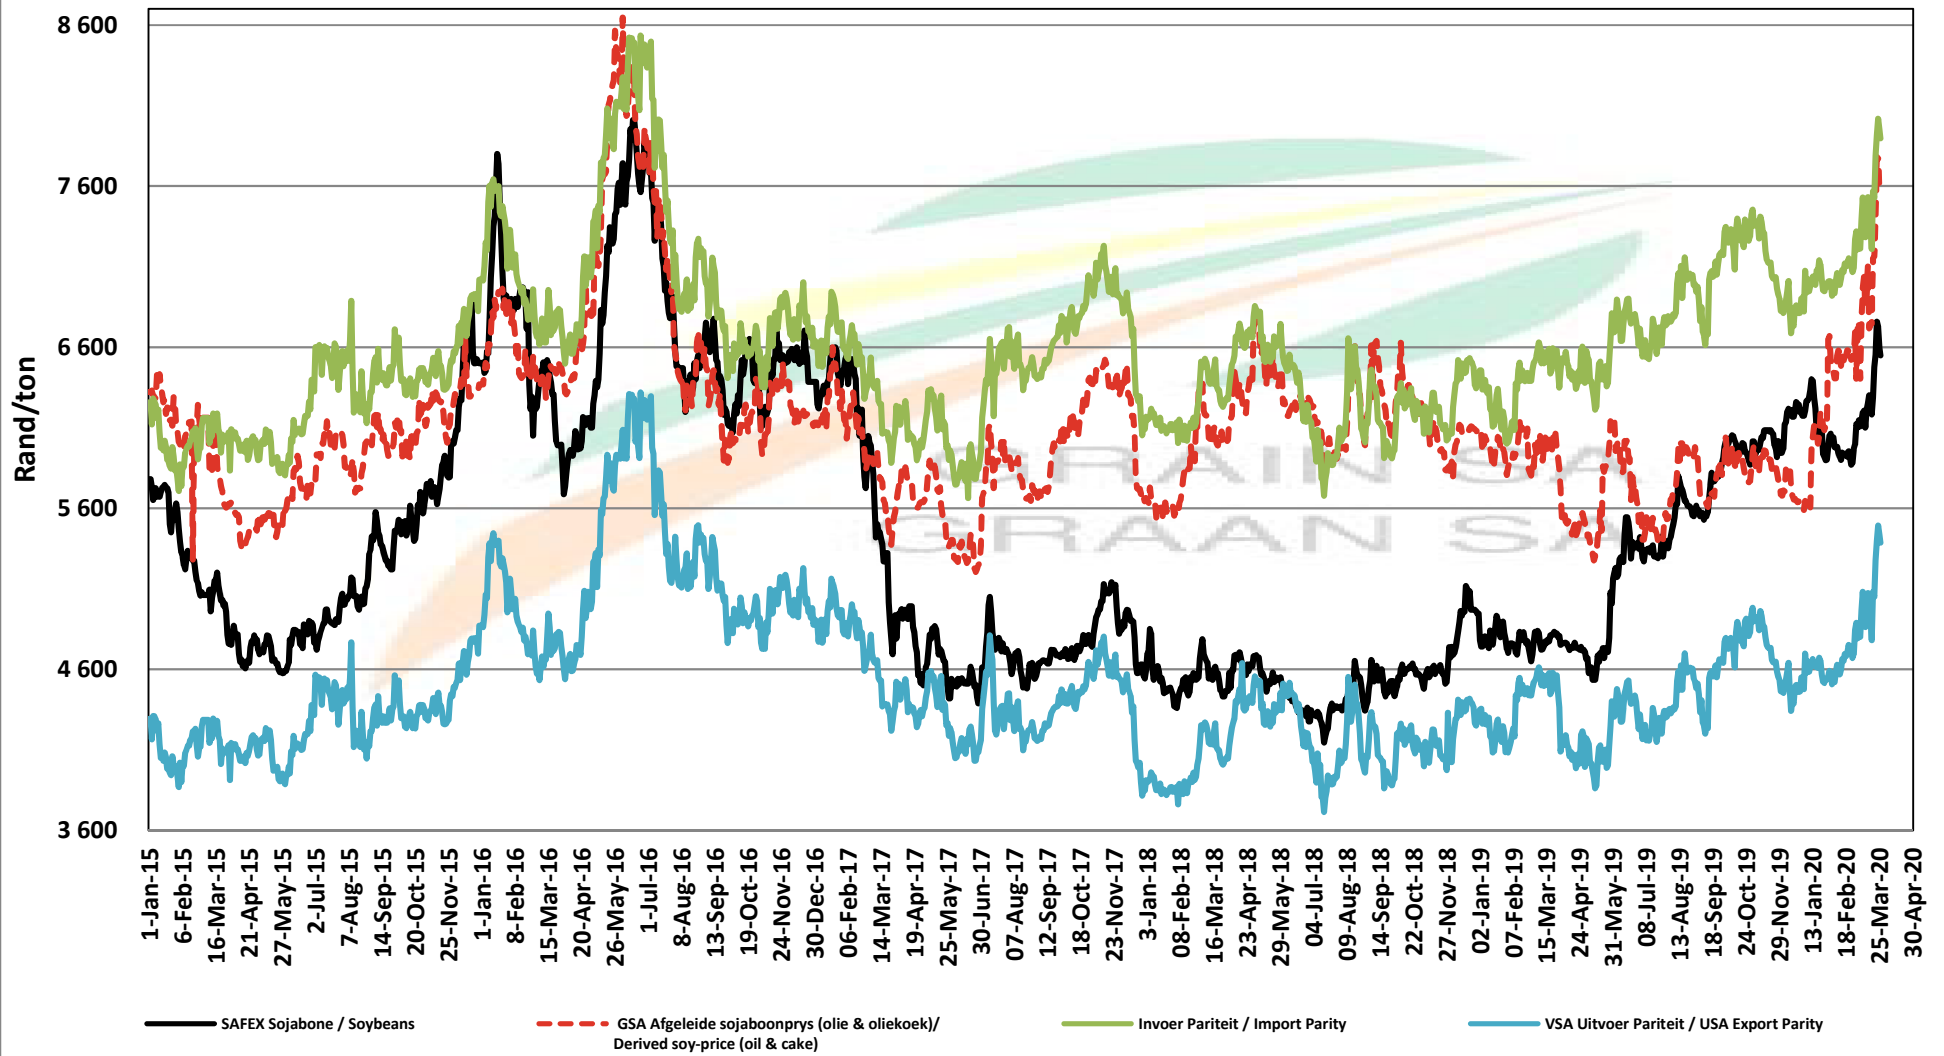

PRICES OF DERIVED SOYBEAN DELIVERED IN RANDFONTEIN PRYSE VAN AFGELEIDE SOJABONE GELEWER IN RANDFONTEIN

Source: Grain SA