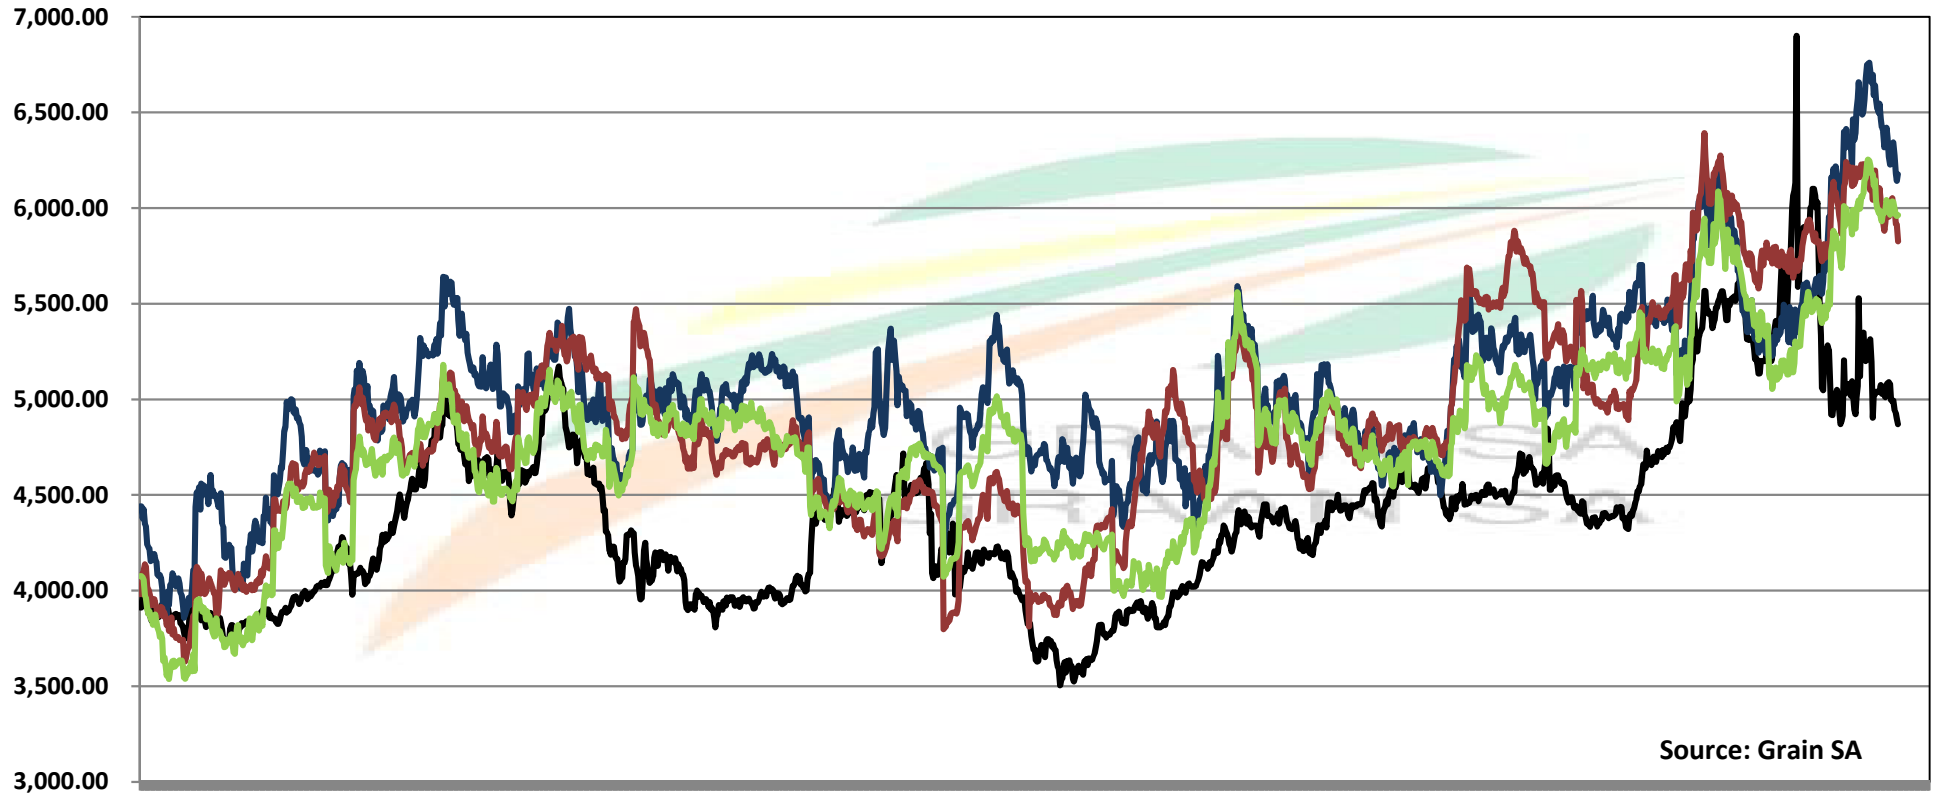

PRICES OF RSA AND ARGENTINE WHEAT DELIVERED IN RANDFONTEIN PRYSE VAN RSA EN ARGENTYNSE KORING GELEWER IN RANDFONTEIN

Source: Grain SA

PRICES OF SOUTH AFRICAN AND USA WHEAT DELIVERED IN RANDFONTEIN

PRYSE VAN SUID AFRIKAANSE EN VSA KORING GELEWER IN RANDFONTEIN

PRICES OF WHEAT DELIVERED IN RANDFONTEIN PRYSE VAN KORING GELEWER IN RANDFONTEIN

- SAFEX Randfontein Koring / Wheat
- Koring VSA HRW #2 / Wheat USA HRW #2
- Argentynse Koring Invoerpariteit/Argentinian Wheat Import Parity
- Duitse Koring Invoerpariteit/German Wheat Import Parity