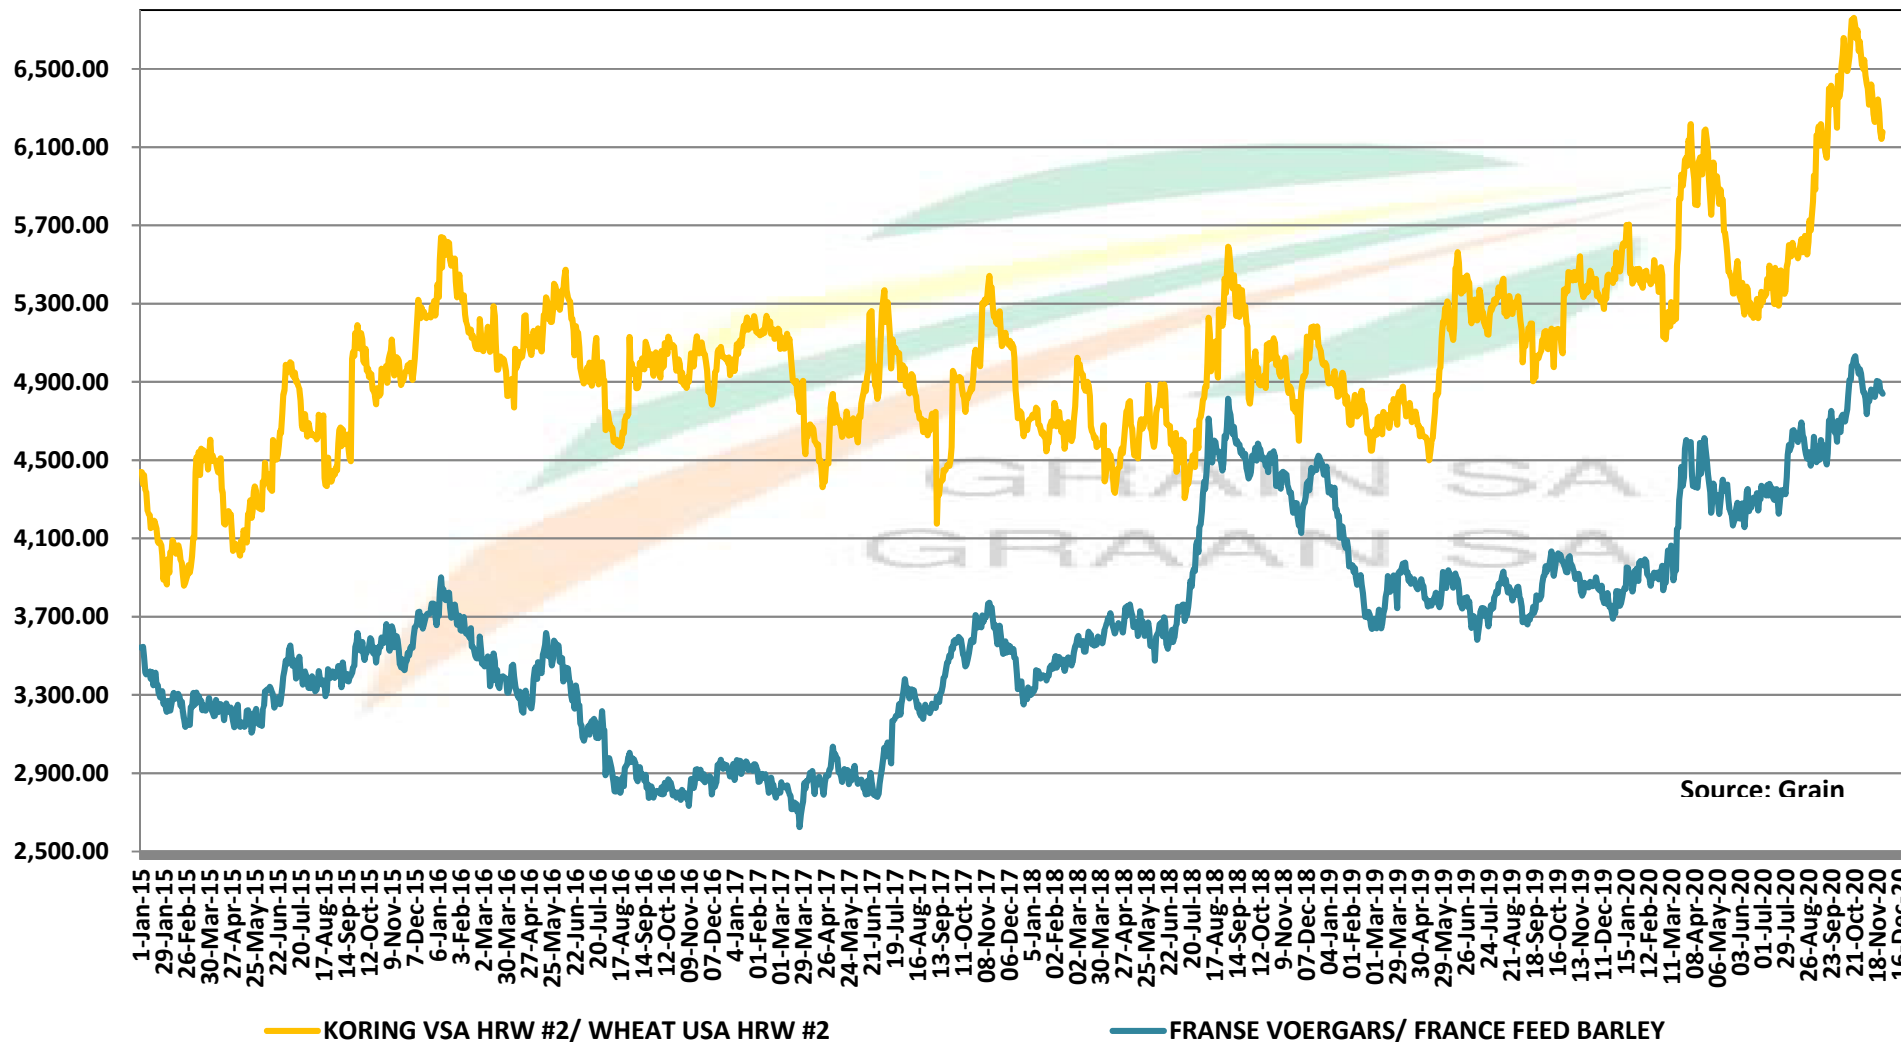

PRICES OF WHEAT DELIVERED IN RANDFONTEIN PRYSE VAN KORING GELEWER IN RANDFONTEIN

- SAFEX Randfontein Koring / Wheat
- Koring VSA HRW #2 / Wheat USA HRW #2
- Argentynse Koring Invoerpariteit/Argentinian Wheat Import Parity
- Duitse Koring Invoerpariteit/German Wheat Import Parity

1-Jan-15
 29-Jan-15
 26-Feb-15
 30-Mar-15
 27-Apr-15
 25-May-15
 22-Jun-15
 20-Jul-15
 17-Aug-15
 14-Sep-15
 12-Oct-15
 9-Nov-15
 7-Dec-15
 6-Jan-16
 3-Feb-16
 2-Mar-16
 30-Mar-16
 27-Apr-16
 25-May-16
 22-Jun-16
 20-Jul-16
 17-Aug-16
 14-Sep-16
 12-Oct-16
 09-Nov-16
 07-Dec-16
 4-Jan-17
 01-Feb-17
 01-Mar-17
 29-Mar-17
 26-Apr-17
 24-May-17
 21-Jun-17
 19-Jul-17
 16-Aug-17
 13-Sep-17
 11-Oct-17
 08-Nov-17
 06-Dec-17
 5-Jan-18
 02-Feb-18
 02-Mar-18
 30-Mar-18
 27-Apr-18
 25-May-18
 22-Jun-18
 20-Jul-18
 17-Aug-18
 14-Sep-18
 12-Oct-18
 9-Nov-18
 07-Dec-18
 04-Jan-19
 01-Feb-19
 01-Mar-19
 29-Mar-19
 30-Apr-19
 29-May-19
 26-Jun-19
 24-Jul-19
 21-Aug-19
 18-Sep-19
 16-Oct-19
 13-Nov-19
 11-Dec-19
 15-Jan-20
 12-Feb-20
 11-Mar-20
 08-Apr-20
 06-May-20
 03-Jun-20
 01-Jul-20
 29-Jul-20
 26-Aug-20
 23-Sep-20
 21-Oct-20
 18-Nov-20
 16-Dec-20

Source: Grain SA

PRICES OF RSA AND GERMAN WHEAT DELIVERED IN RANDFONTEIN

PRYSE VAN RSA EN DUITSTE KORING GELEWER IN RANDFONTEIN

PRICES OF WHEAT DELIVERED IN DURBAN HARBOUR PRYSE VAN KORING VIR LEWERING IN DURBAN HAWE

PRICES OF BARLEY DELIVERED IN RANDFONTEIN

PRYSE VAN GARS GELEWER IN RANDFONTEIN

IMPORT PARITY OF USA HRW AND FRANCE FEED BARLEY

INVOERPARITEIT VAN VSA HRW KORING EN FRANSE VOERGARS

IMPORT PARITY AND EXPORT PARITY OF USA OATS INVOERPARITEIT EN UITVOERPARITEIT VAN VSA HAWER