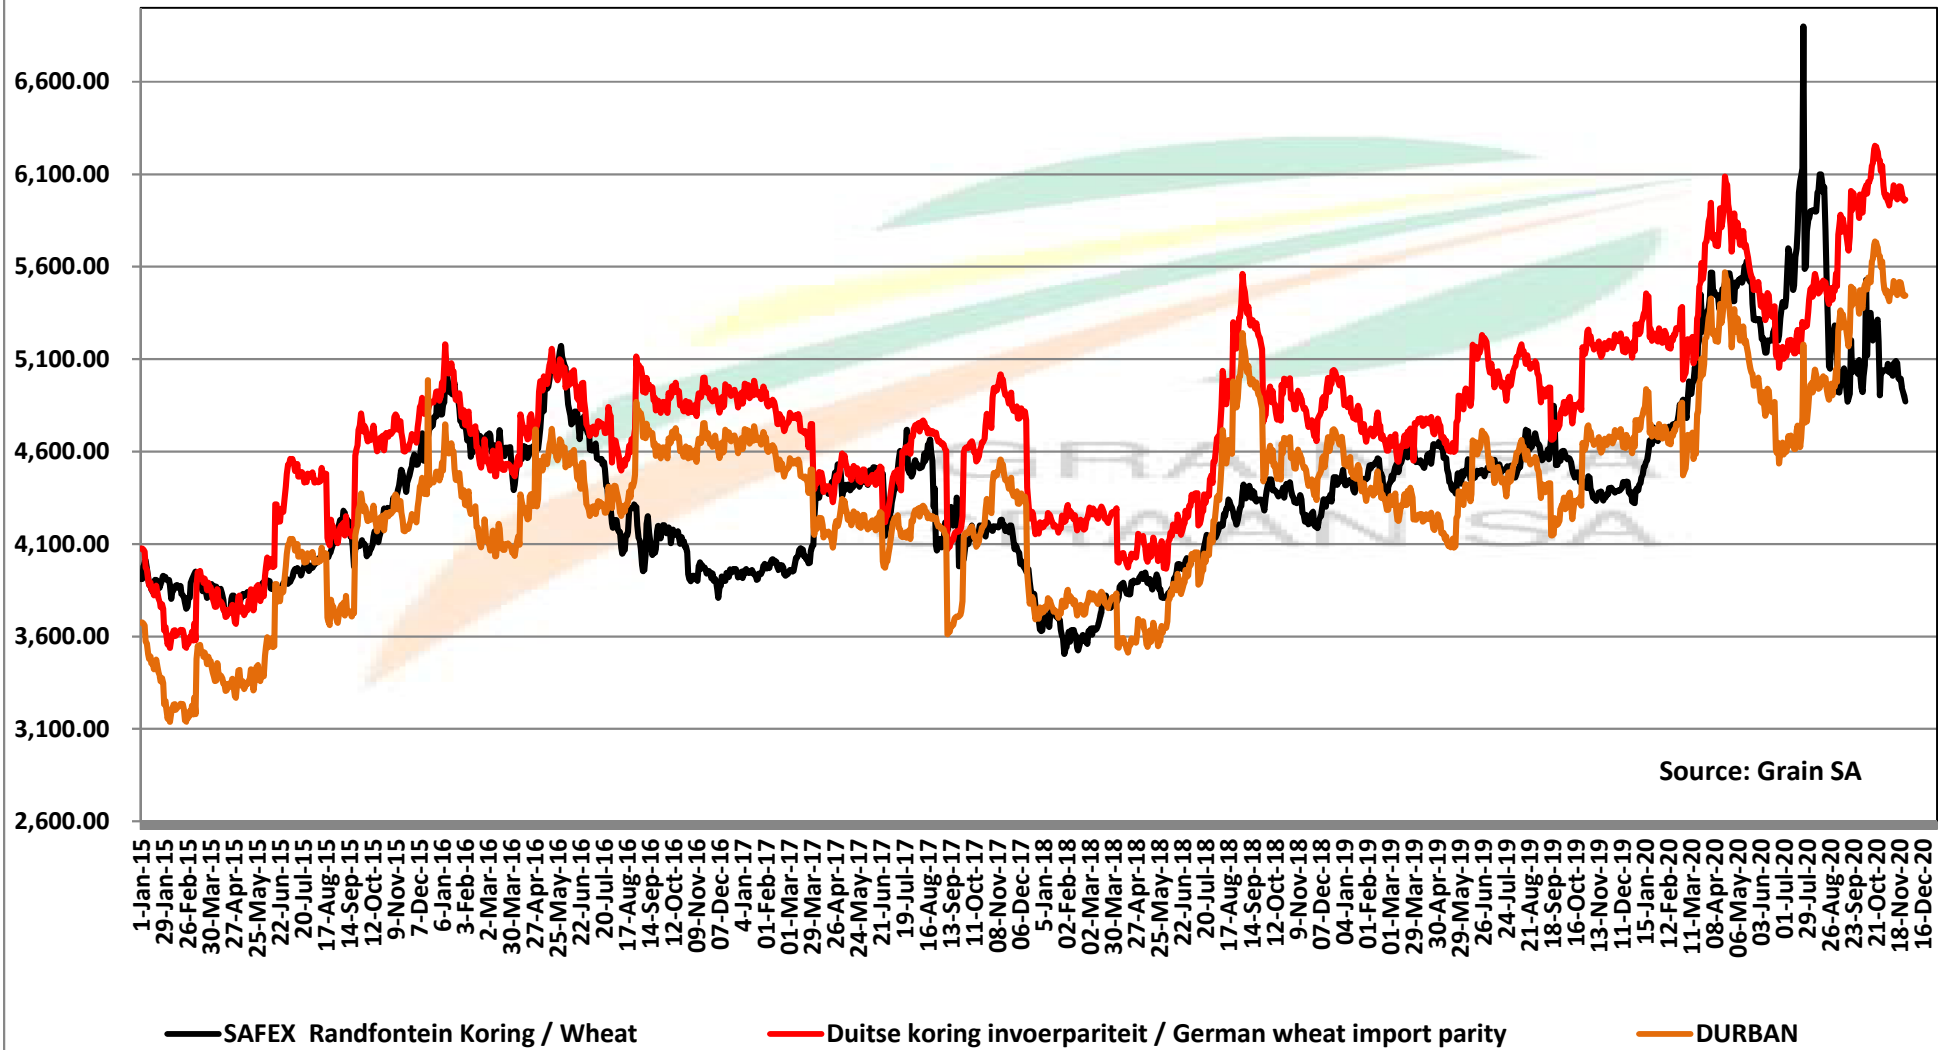

PRICES OF RSA AND GERMAN WHEAT DELIVERED IN RANDFONTEIN

PRYSE VAN RSA EN DUITSTE KORING GELEWER IN RANDFONTEIN