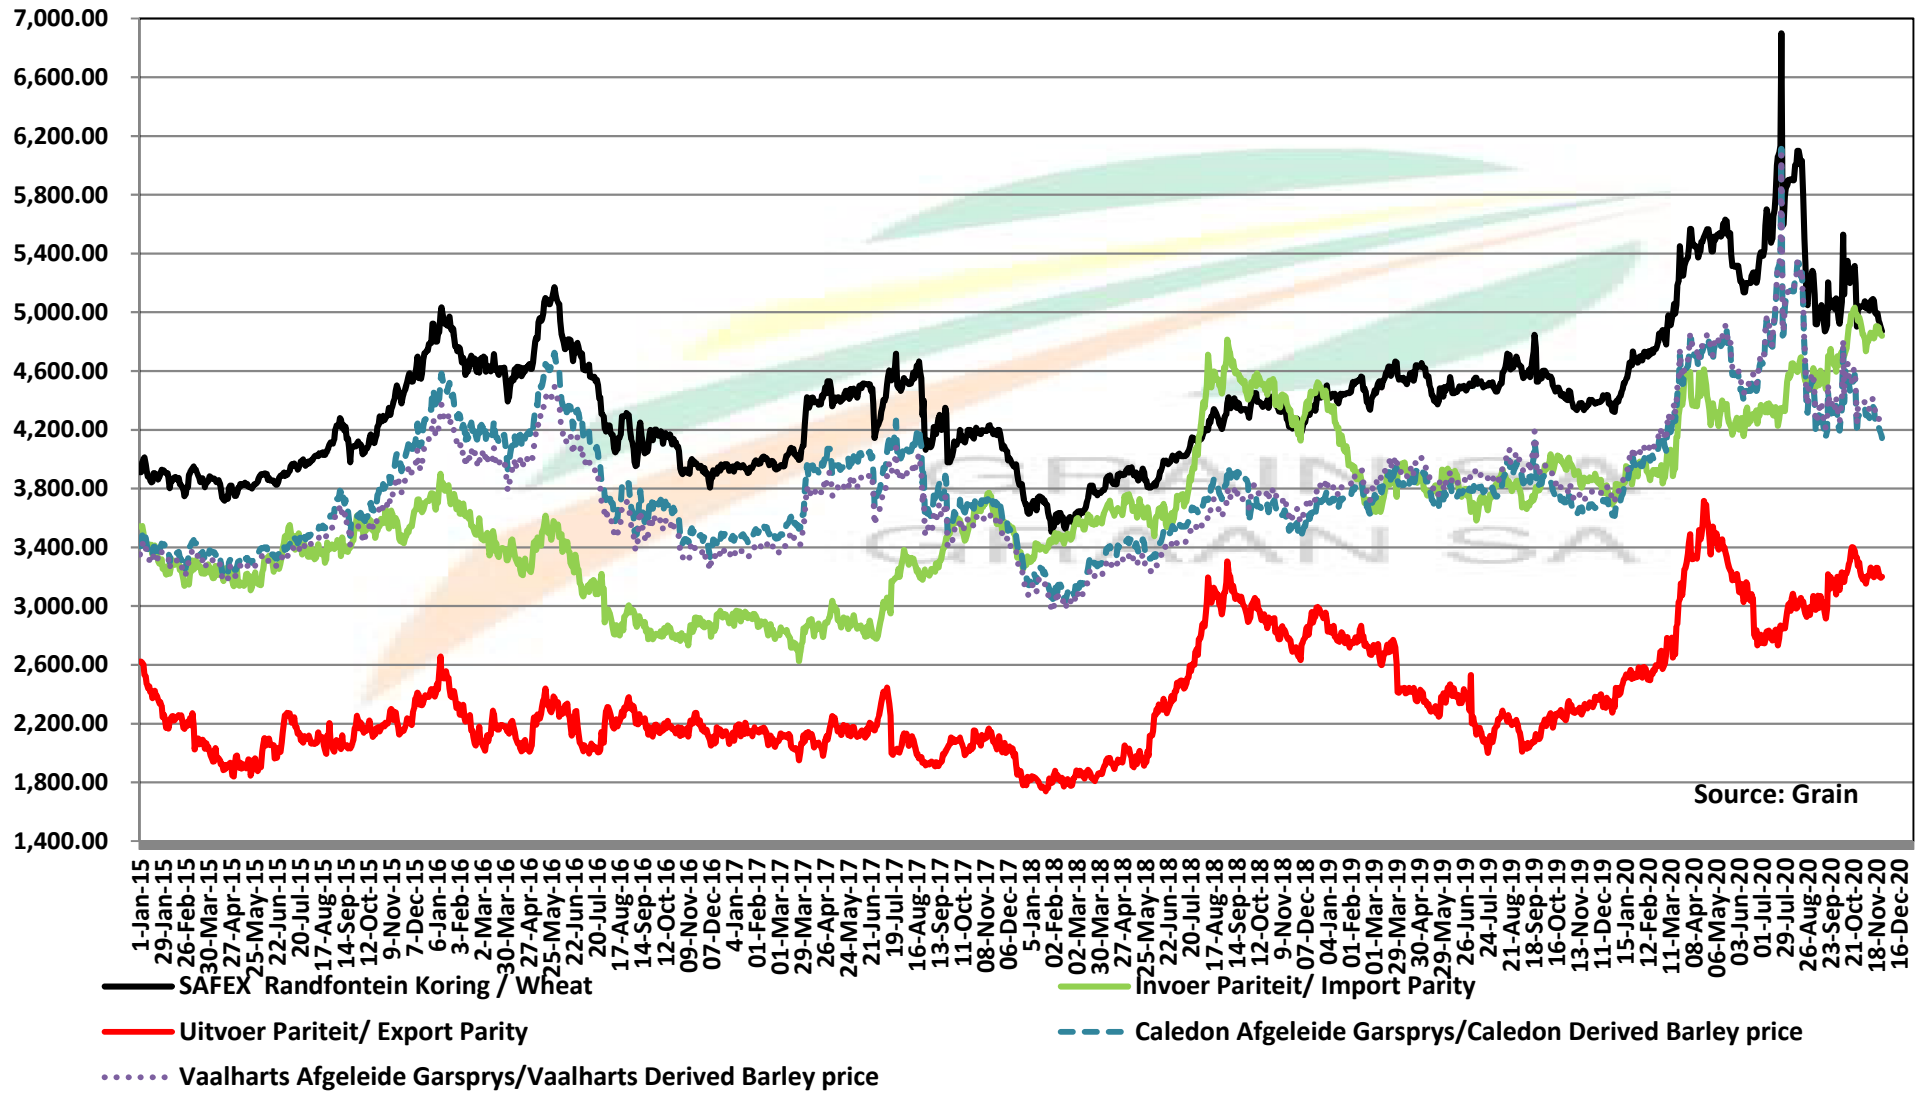

PRICES OF WHEAT DELIVERED IN RANDFONTEIN PRYSE VAN KORING GELEWER IN RANDFONTEIN

- SAFEX Randfontein Koring / Wheat
- Koring VSA HRW #2 / Wheat USA HRW #2
- Argentynse Koring Invoerpariteit/Argentinian Wheat Import Parity
- Duitse Koring Invoerpariteit/German Wheat Import Parity

Source: Grain SA

PRICES OF RSA AND GERMAN WHEAT DELIVERED IN RANDFONTEIN

PRYSE VAN RSA EN DUITSTE KORING GELEWER IN RANDFONTEIN

PRICES OF WHEAT DELIVERED IN DURBAN HARBOUR PRYSE VAN KORING VIR LEWERING IN DURBAN HAWE

PRICES OF BARLEY DELIVERED IN RANDFONTEIN

PRYSE VAN GARS GELEWER IN RANDFONTEIN

IMPORT PARITY OF USA HRW AND FRANCE FEED BARLEY

INVOERPARITEIT VAN VSA HRW KORING EN FRANSE VOERGARS

IMPORT PARITY AND EXPORT PARITY OF USA OATS INVOERPARITEIT EN UITVOERPARITEIT VAN VSA HAWER