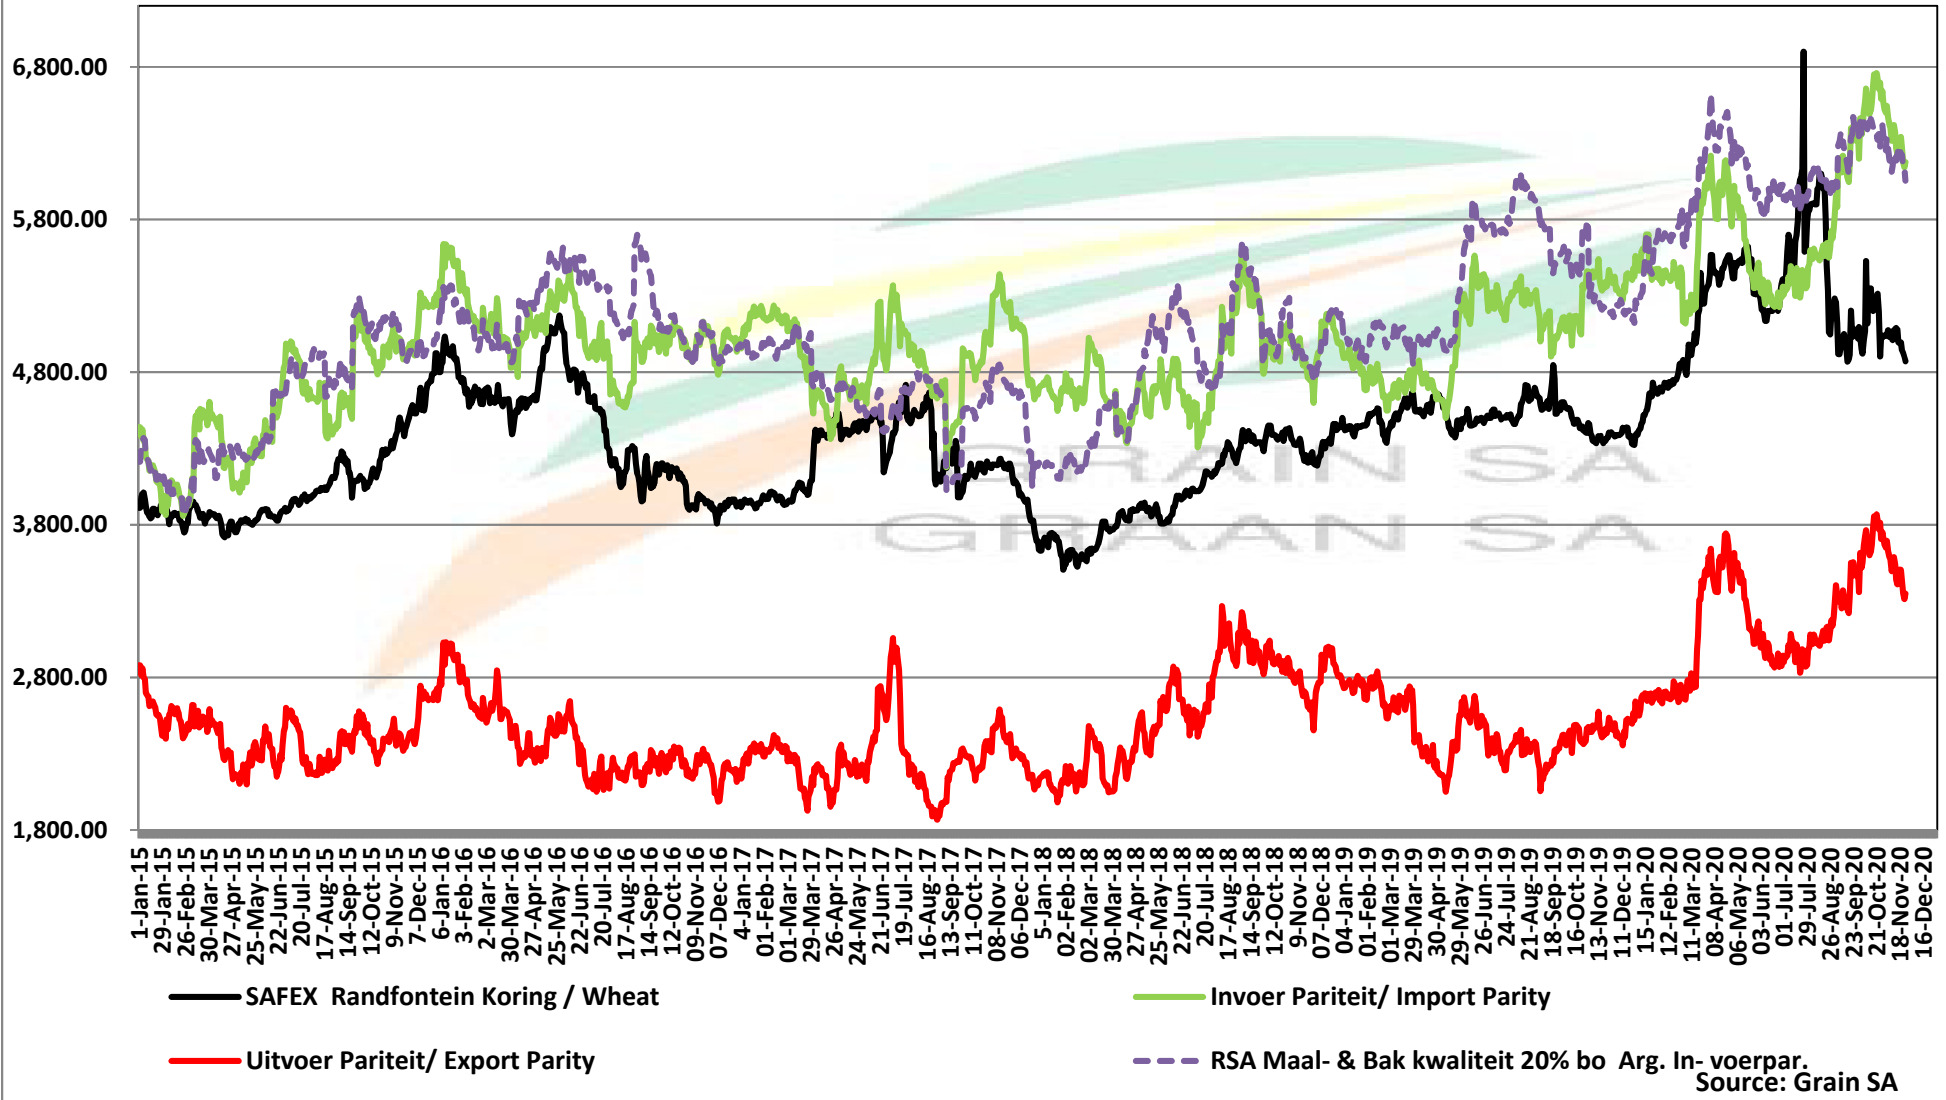

PRICES OF RSA AND ARGENTINE WHEAT DELIVERED IN RANDFONTEIN PRYSE VAN RSA EN ARGENTYNSE KORING GELEWER IN RANDFONTEIN

Source: Grain SA

PRICES OF SOUTH AFRICAN AND USA WHEAT DELIVERED IN RANDFONTEIN

PRYSE VAN SUID AFRIKAANSE EN VSA KORING GELEWER IN RANDFONTEIN

PRICES OF WHEAT DELIVERED IN RANDFONTEIN PRYSE VAN KORING GELEWER IN RANDFONTEIN

- SAFEX Randfontein Koring / Wheat
- Koring VSA HRW #2 / Wheat USA HRW #2
- Argentynse Koring Invoerpariteit/Argentinian Wheat Import Parity
- Duitse Koring Invoerpariteit/German Wheat Import Parity