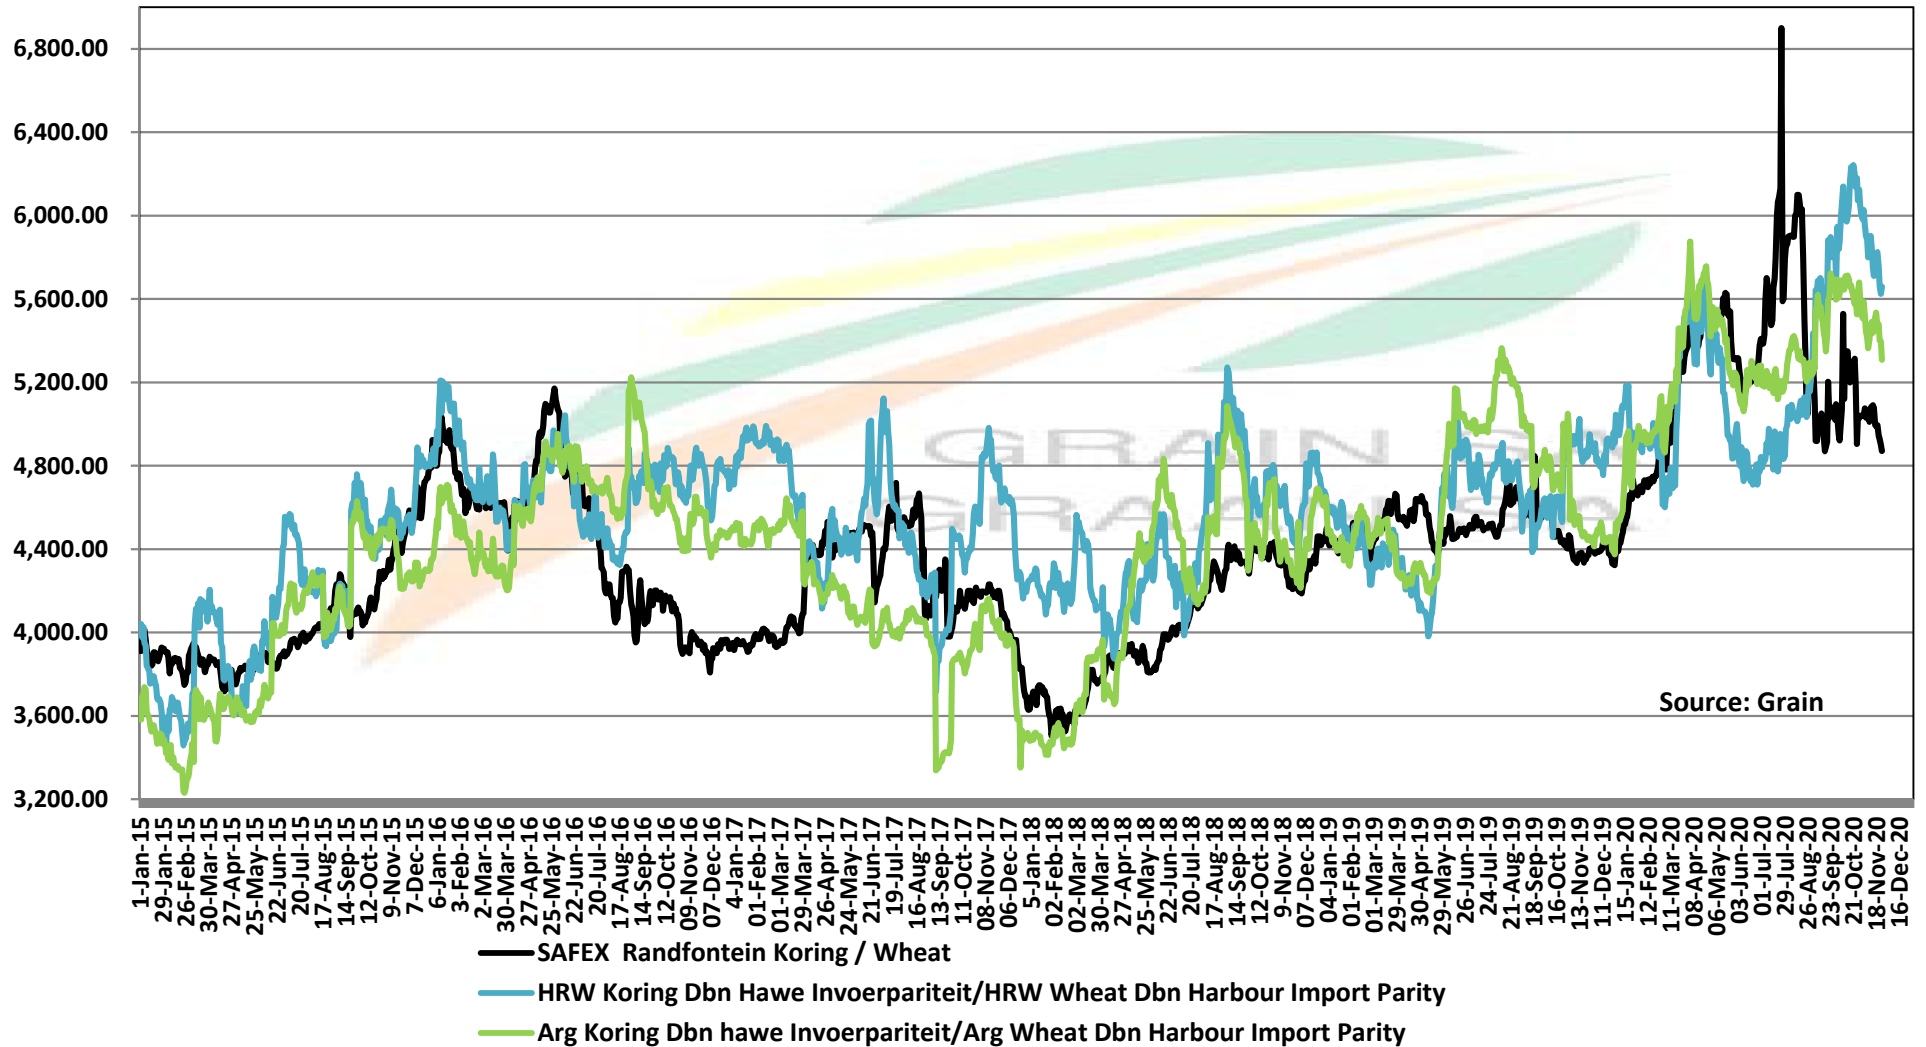

PRICES OF WHEAT DELIVERED IN DURBAN HARBOUR PRYSE VAN KORING VIR LEWERING IN DURBAN HAWE