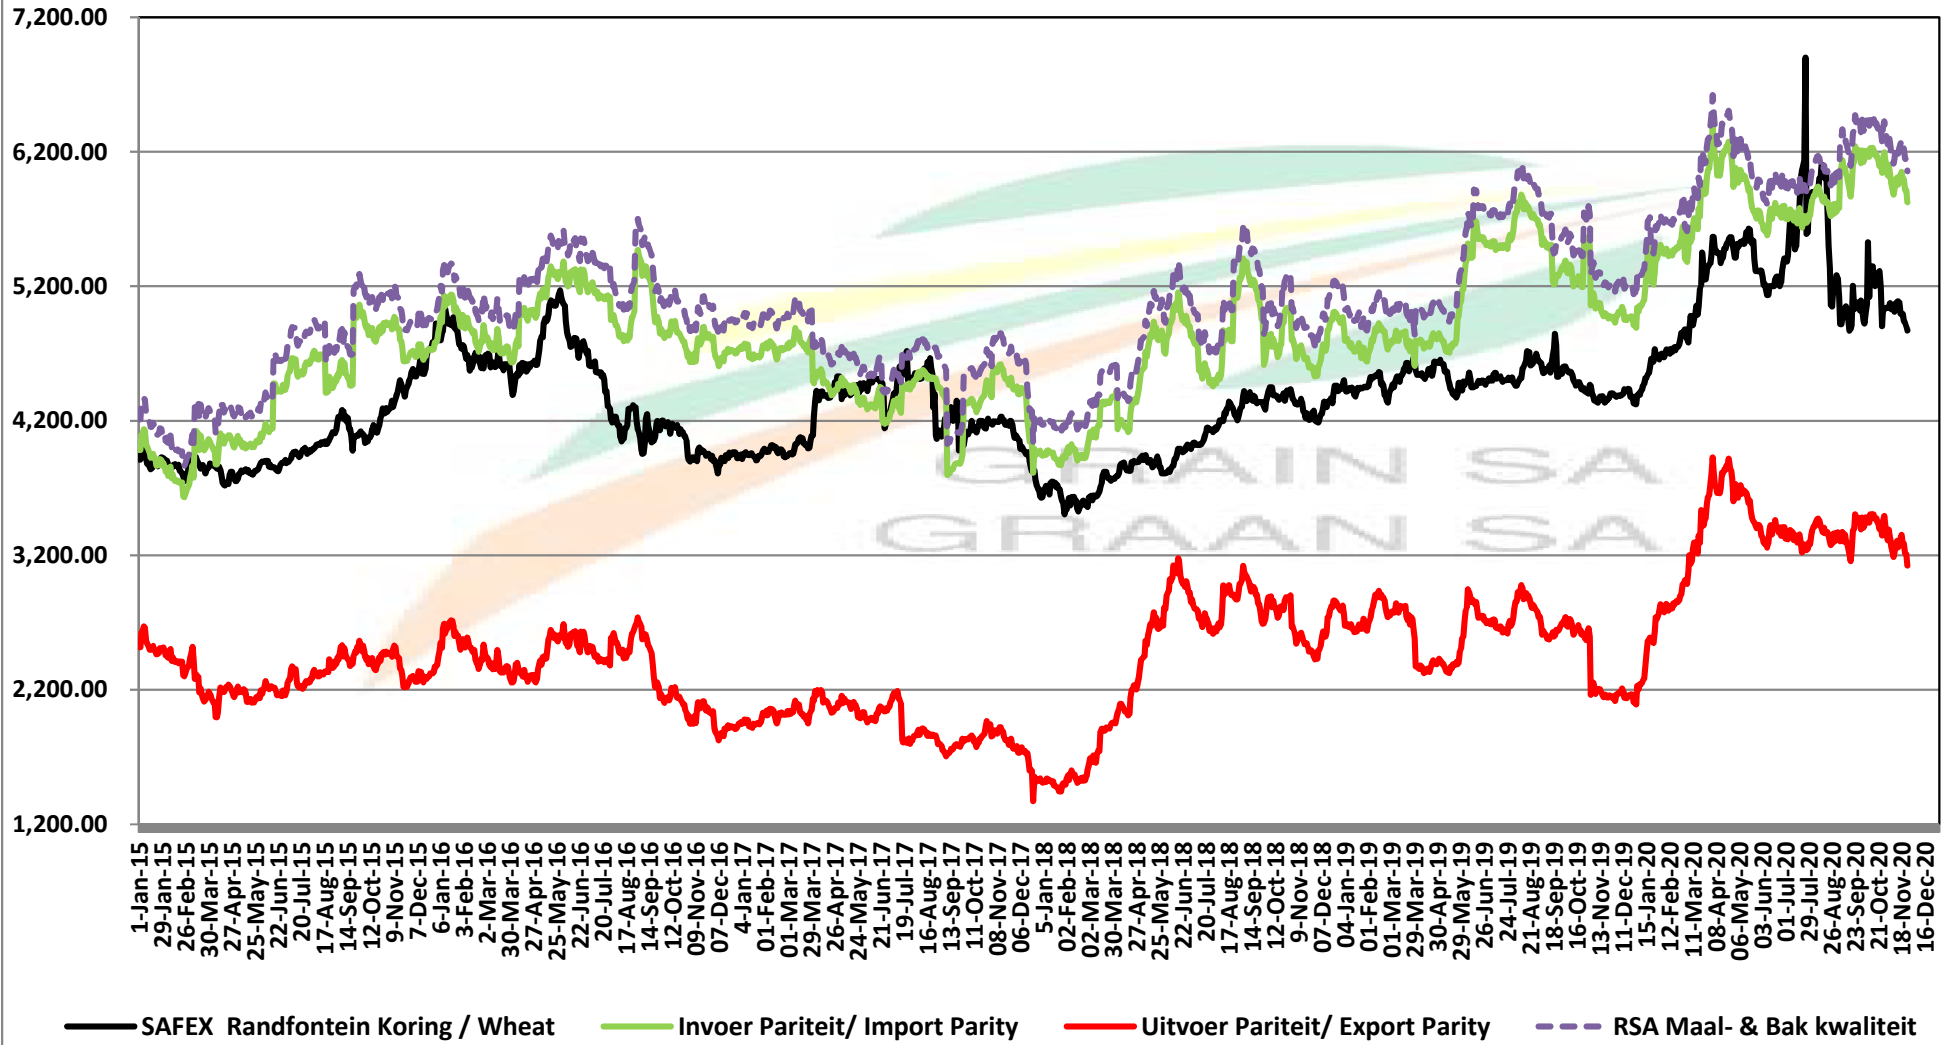

PRICES OF RSA AND ARGENTINE WHEAT DELIVERED IN RANDFONTEIN PRYSE VAN RSA EN ARGENTYNSE KORING GELEWER IN RANDFONTEIN

Source: Grain SA

PRICES OF SOUTH AFRICAN AND USA WHEAT DELIVERED IN RANDFONTEIN

PRYSE VAN SUID AFRIKAANSE EN VSA KORING GELEWER IN RANDFONTEIN

PRICES OF WHEAT DELIVERED IN RANDFONTEIN PRYSE VAN KORING GELEWER IN RANDFONTEIN

- SAFEX Randfontein Koring / Wheat
- Koring VSA HRW #2 / Wheat USA HRW #2
- Argentynse Koring Invoerpariteit/Argentinian Wheat Import Parity
- Duitse Koring Invoerpariteit/German Wheat Import Parity