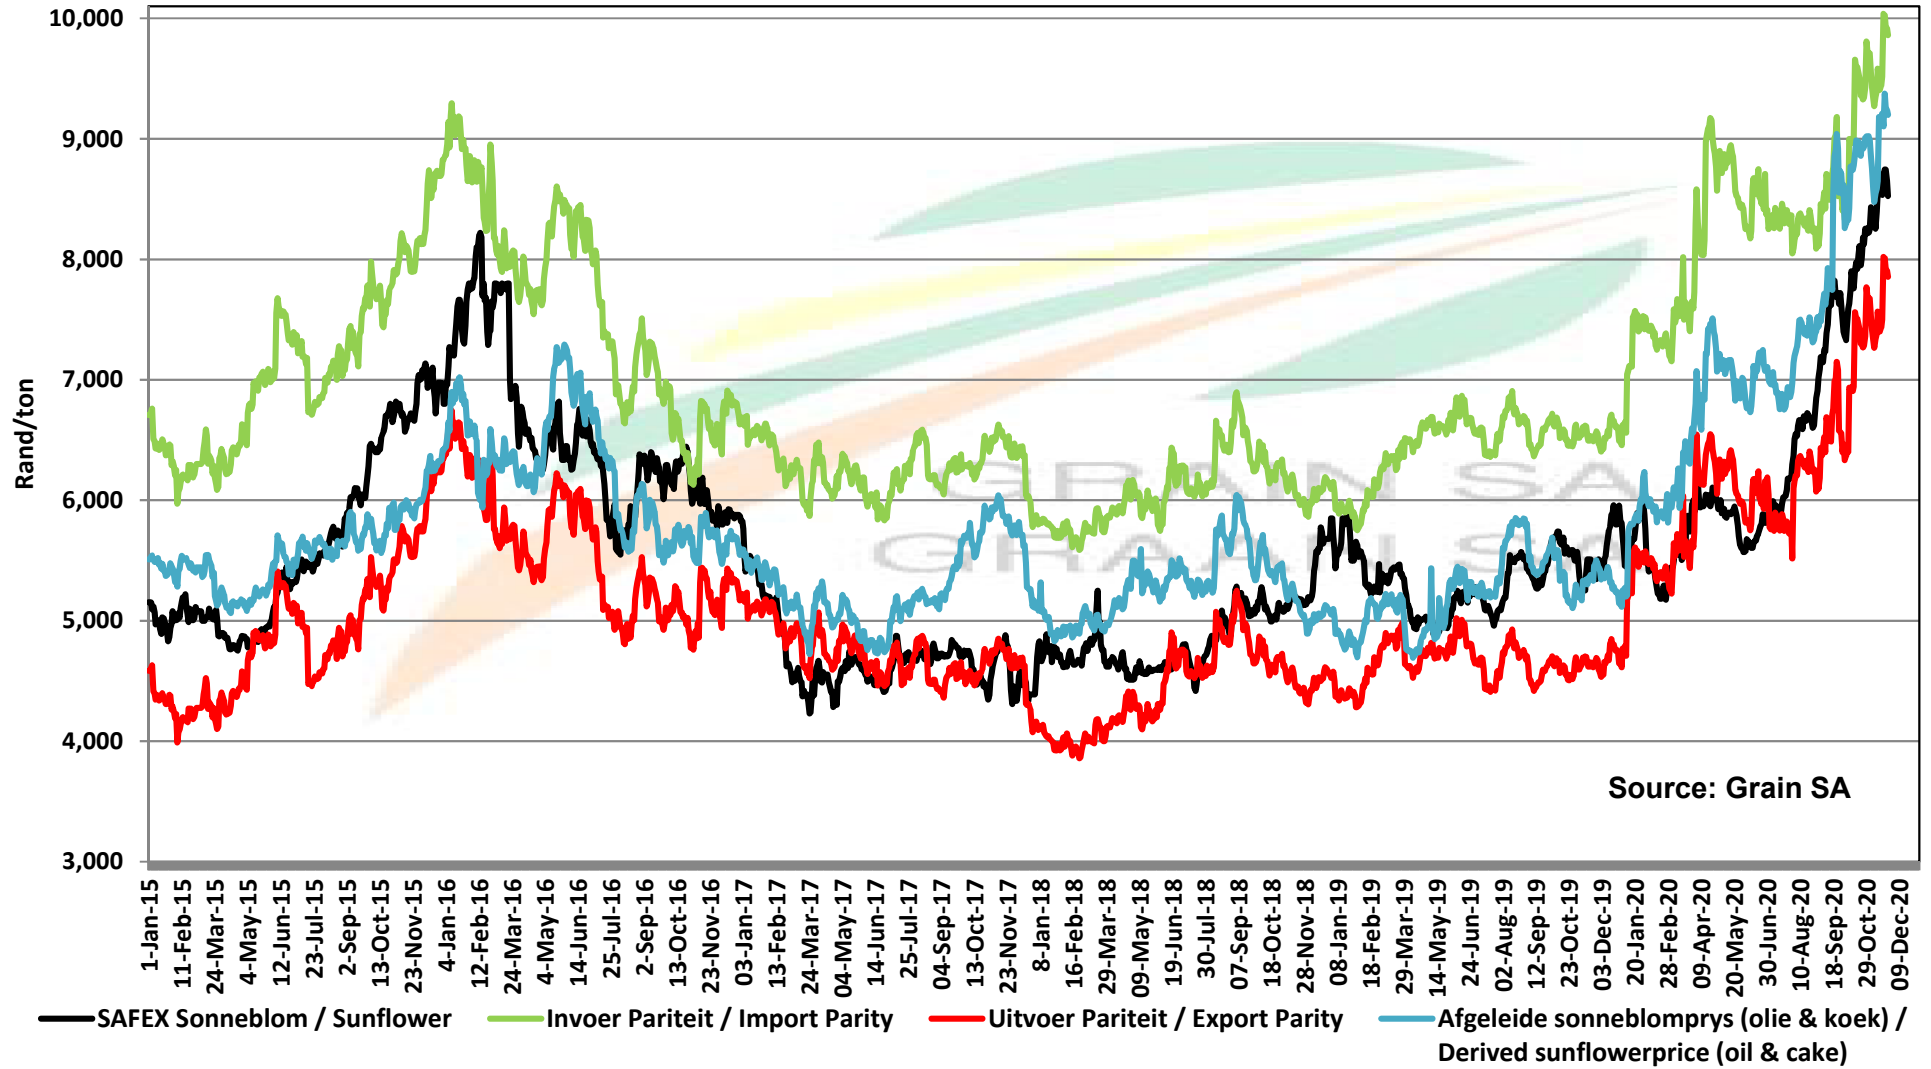

# PRICES OF EU SUNFLOWER SEED DELIVERED IN RANDFONTEIN PRYSE VAN EU SONNEBLOMSAAD GELEWER IN RANDFONTEIN

# PRICES OF EU SUNFLOWER SEED DELIVERED IN RANDFONTEIN

## PRYSE VAN EU SONNEBLOMSAAD GELEWER IN RANDFONTEIN

Source: Grain SA