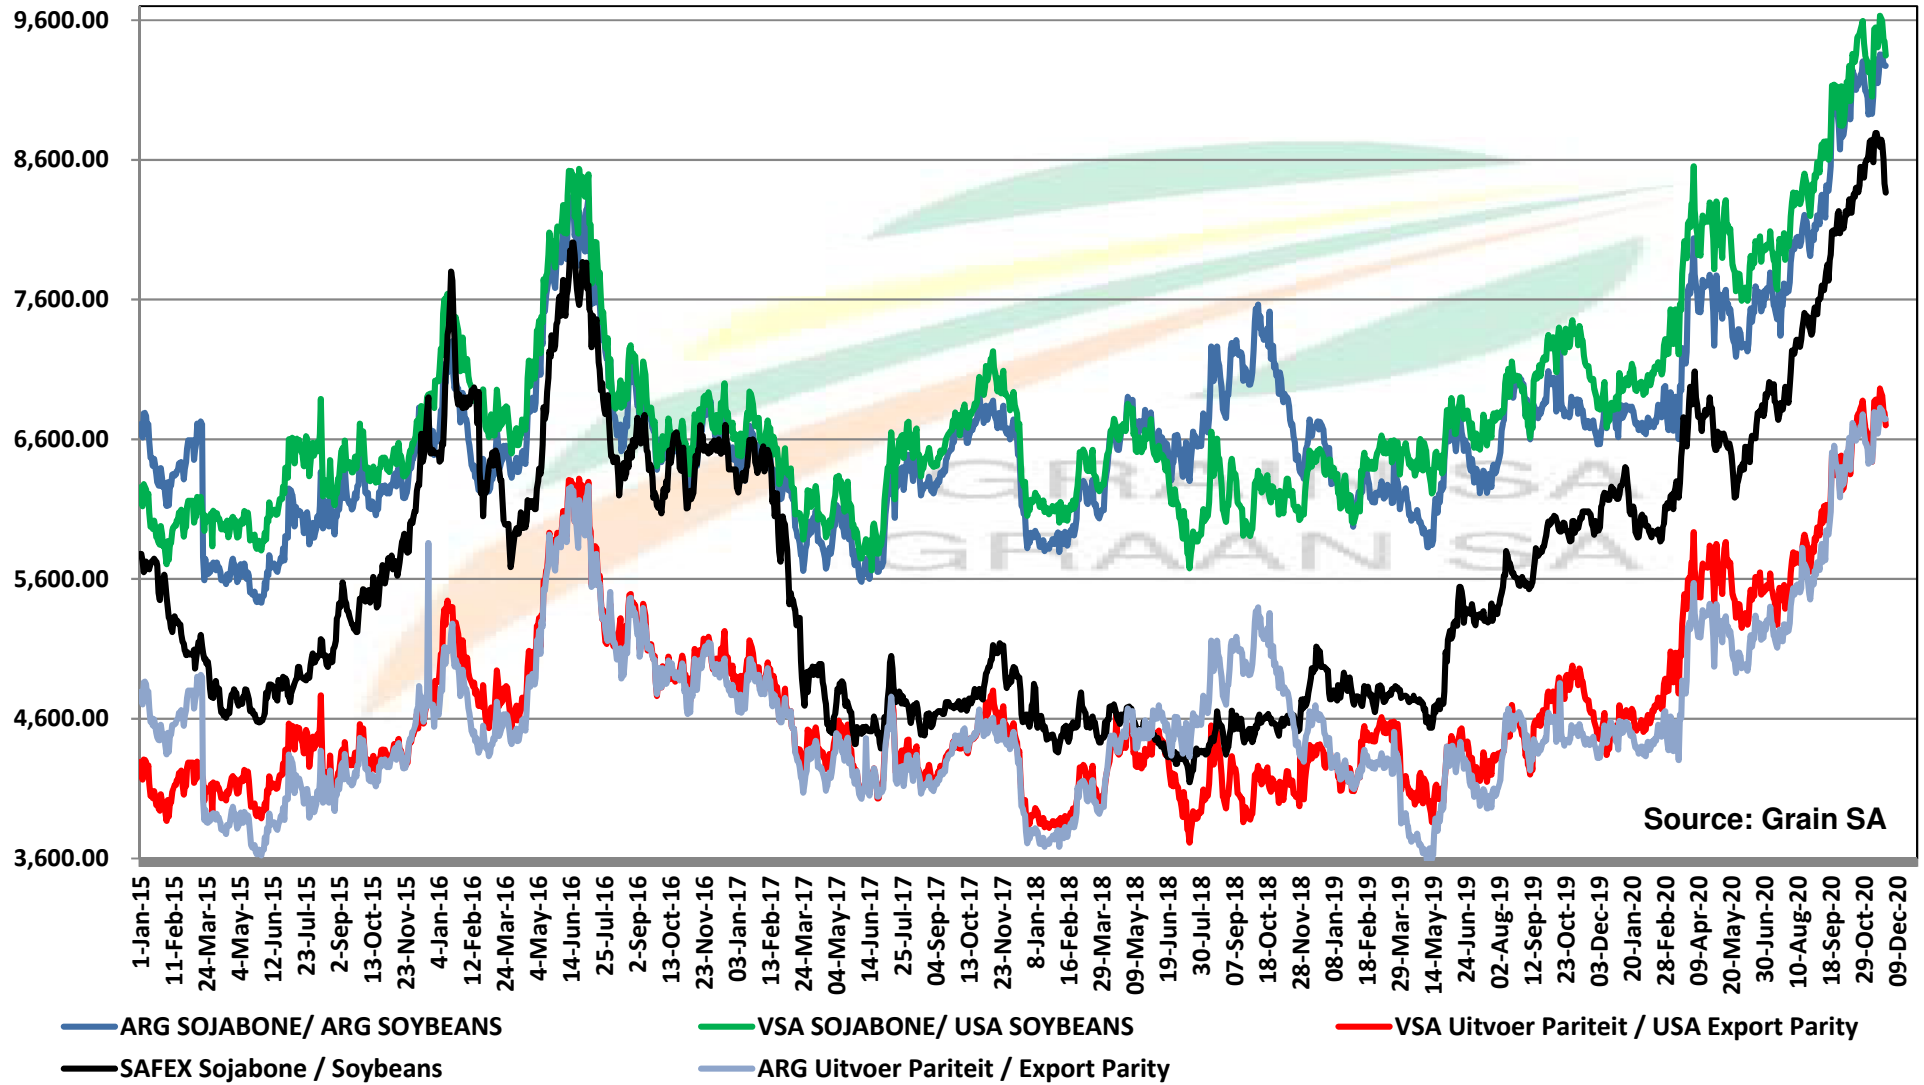

PRICES OF ARGENTINIAN SOYBEAN SEED DELIVERED IN RANDFONTEIN

PRYSE VAN ARGENTYNSE SOJABOONSAAD GELEWER IN RANDFONTEIN