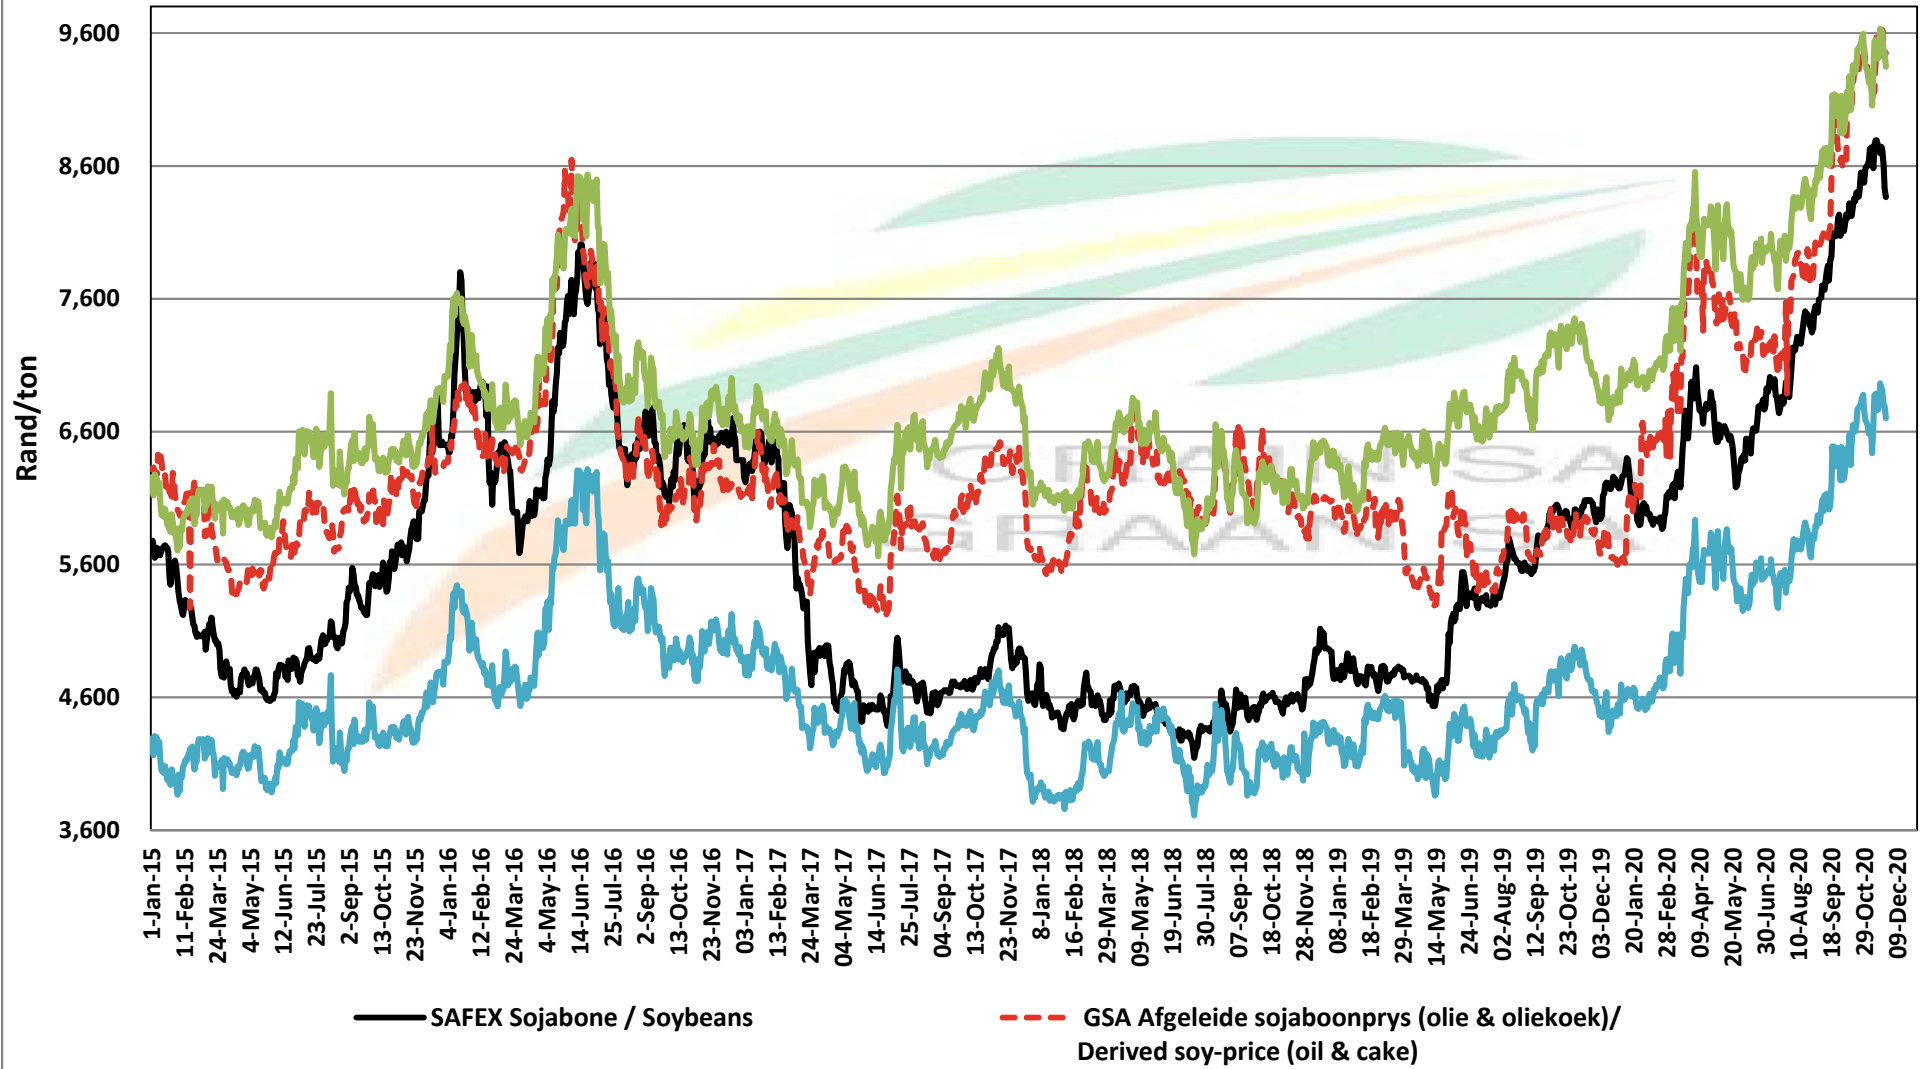

PRICES OF DERIVED SOYBEAN DELIVERED IN RANDFONTEIN PRYSE VAN AFGELEIDE SOJABONE GELEWER IN RANDFONTEIN

Source: Grain SA