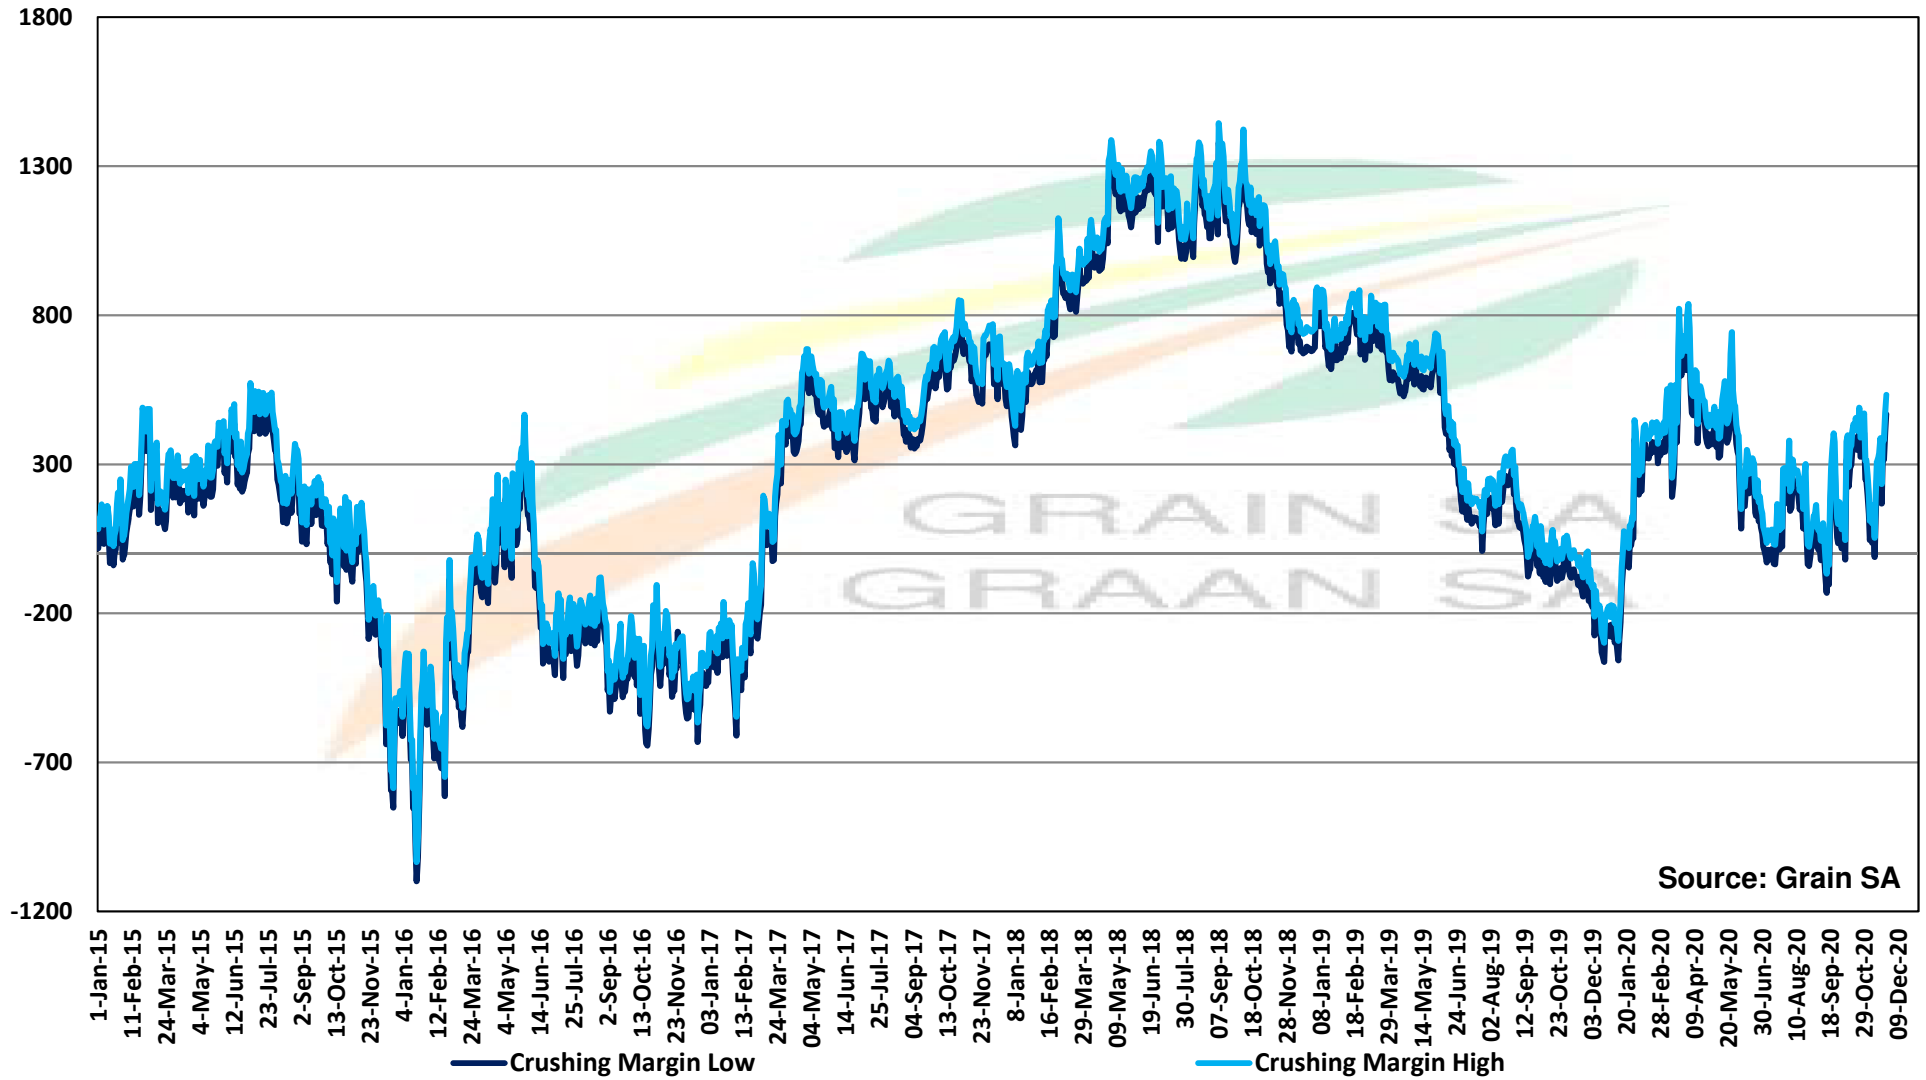

PRICES OF SOYBEAN CRUSHING MARGIN PRYSE VAN SOJABOON PERSMARGE

Source: Grain SA