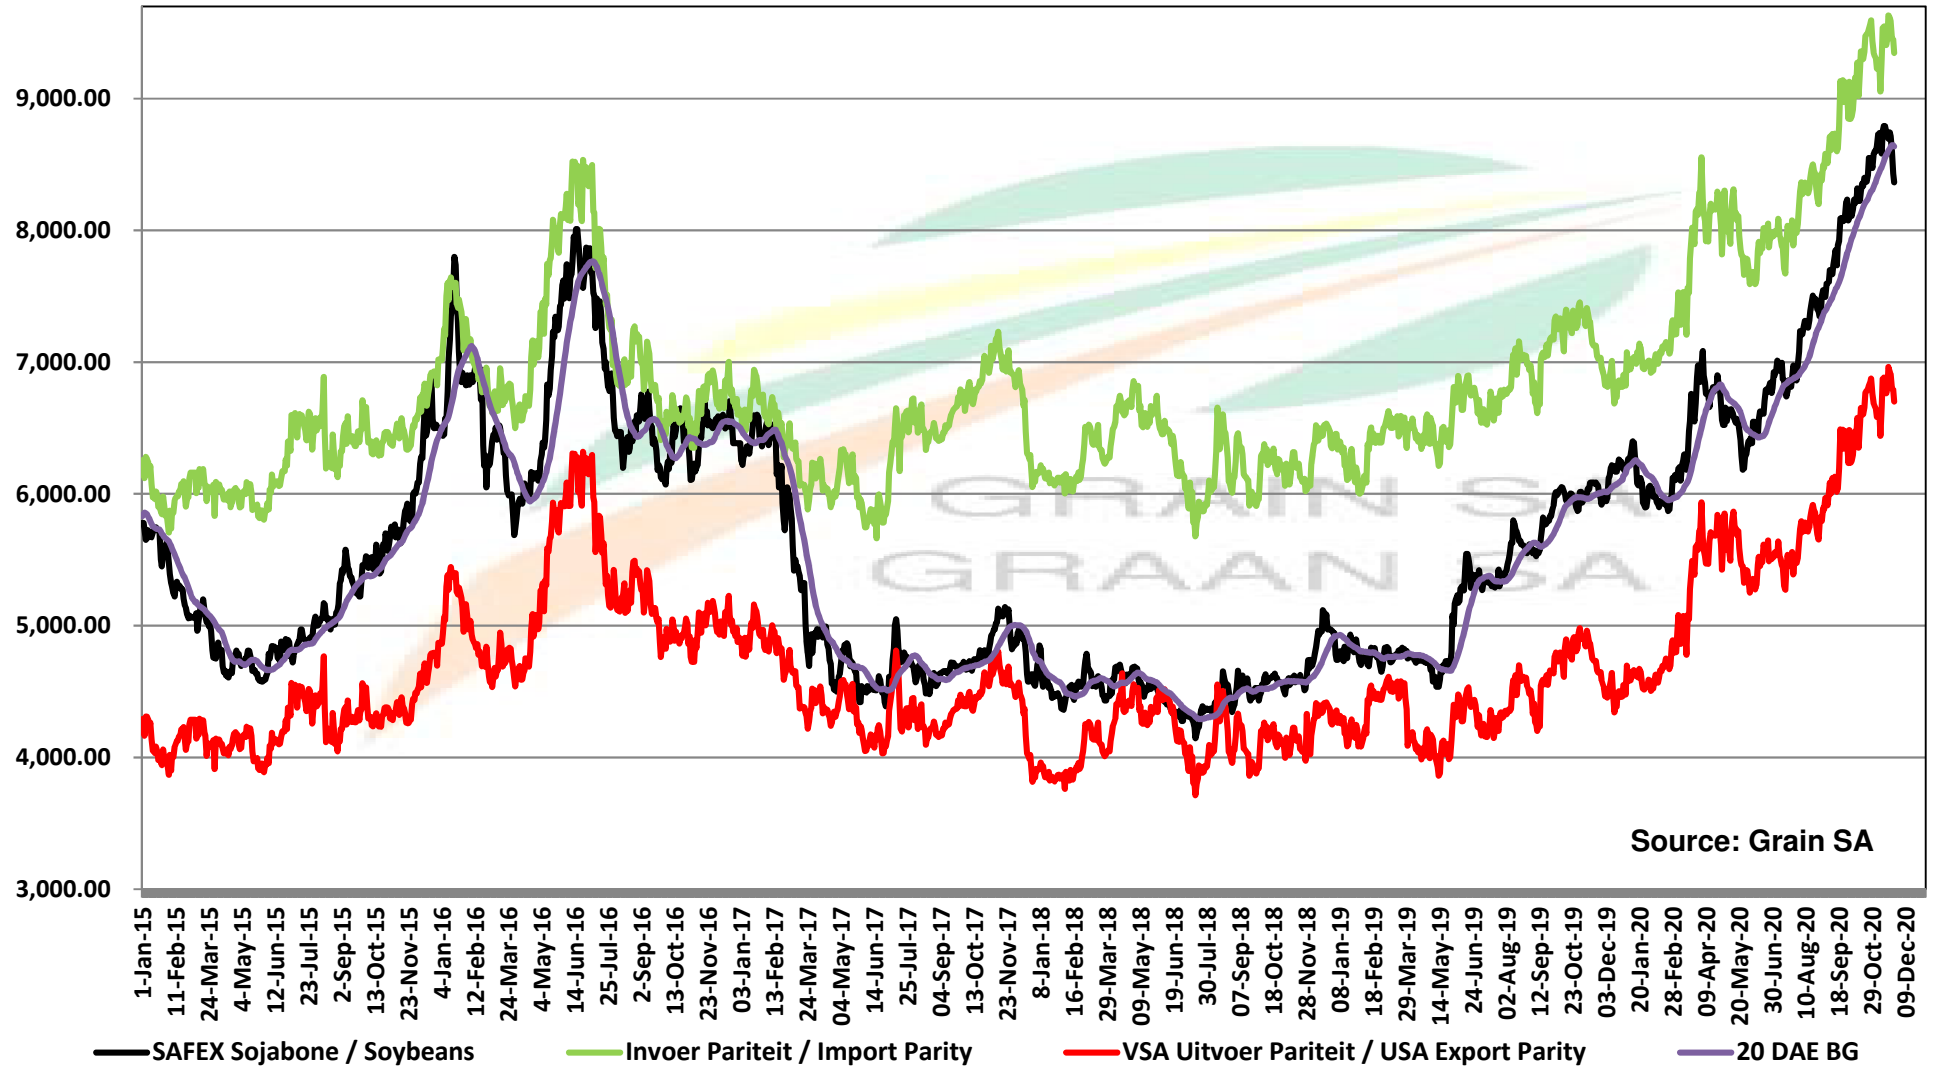

PRICES OF SOYBEAN SEED DELIVERED IN RANDFONTEIN PRYSE VAN SOJABOONSAAD GELEWER IN RANDFONTEIN

Source: Grain SA