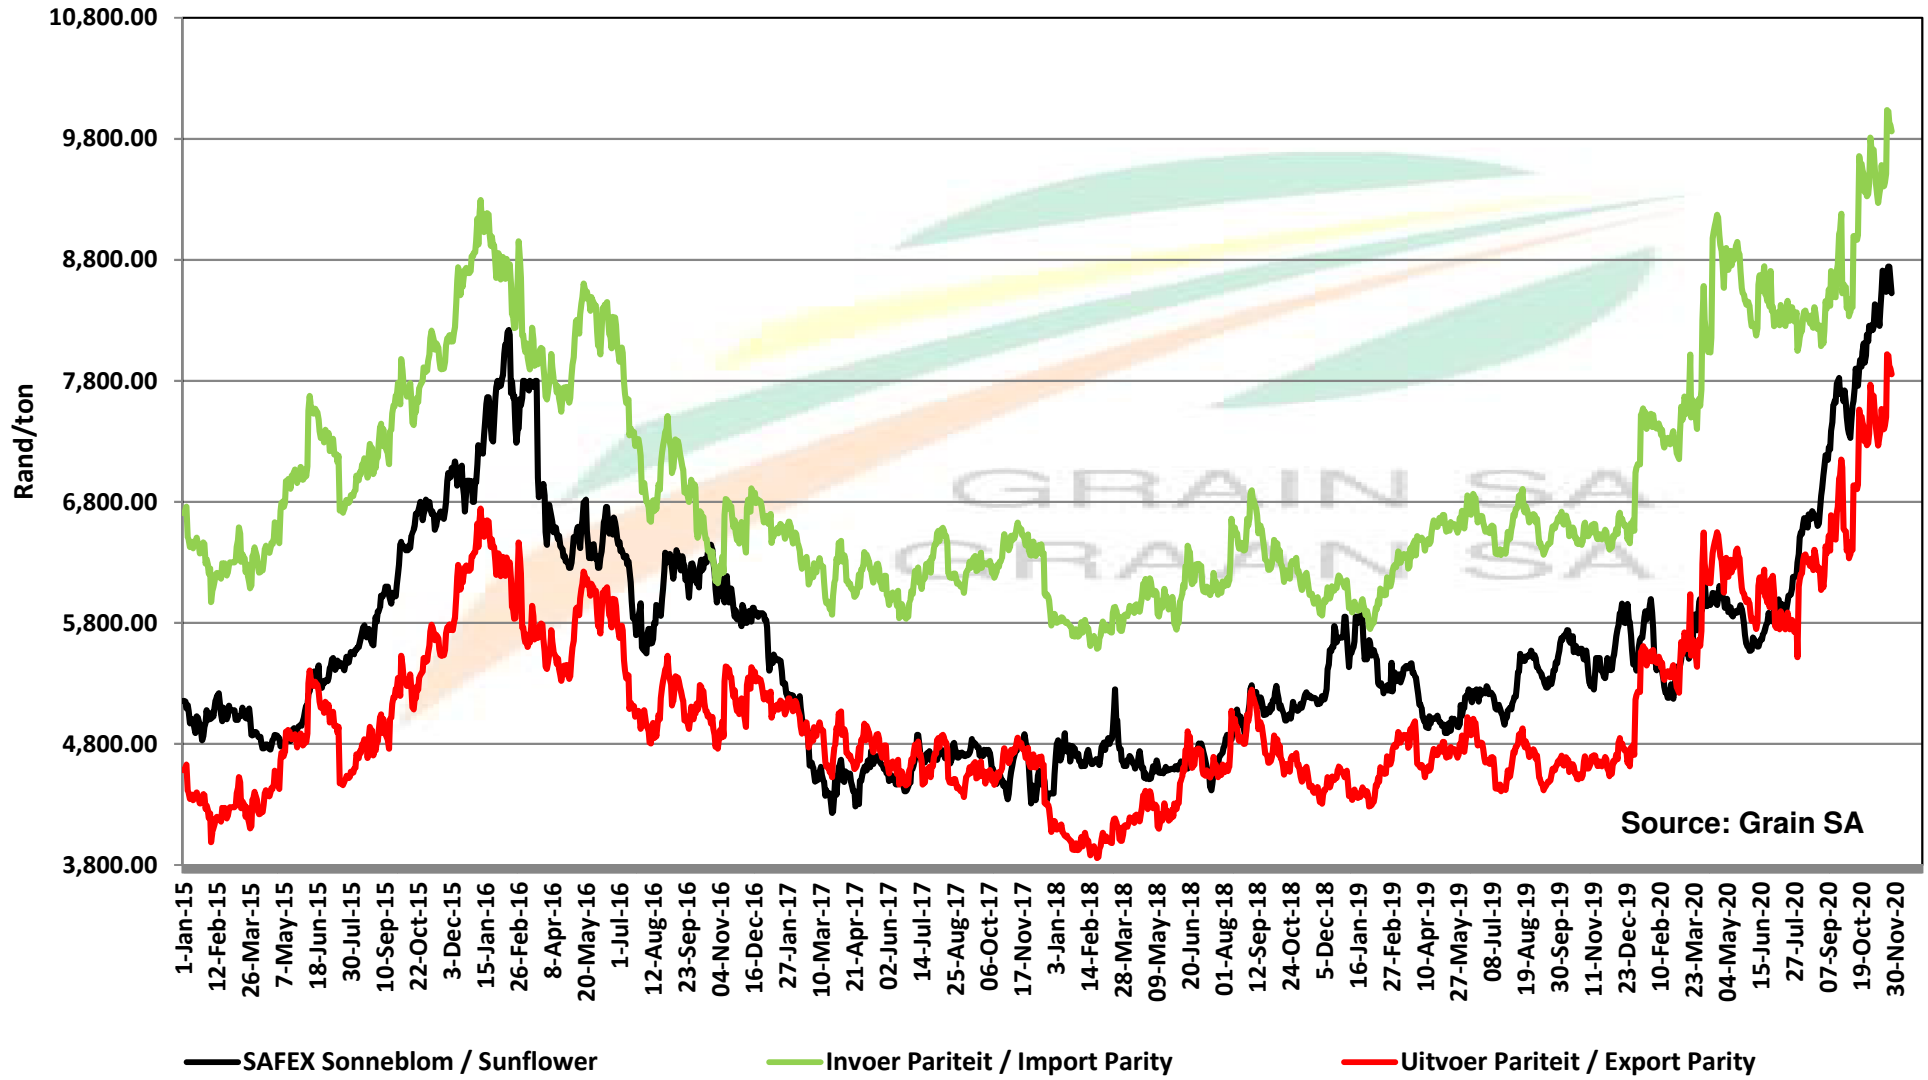

PRICES OF EU SUNFLOWER SEED DELIVERED IN RANDFONTEIN

PRYSE VAN EU SONNEBLOMSAAD GELEWER IN RANDFONTEIN

Source: Grain SA