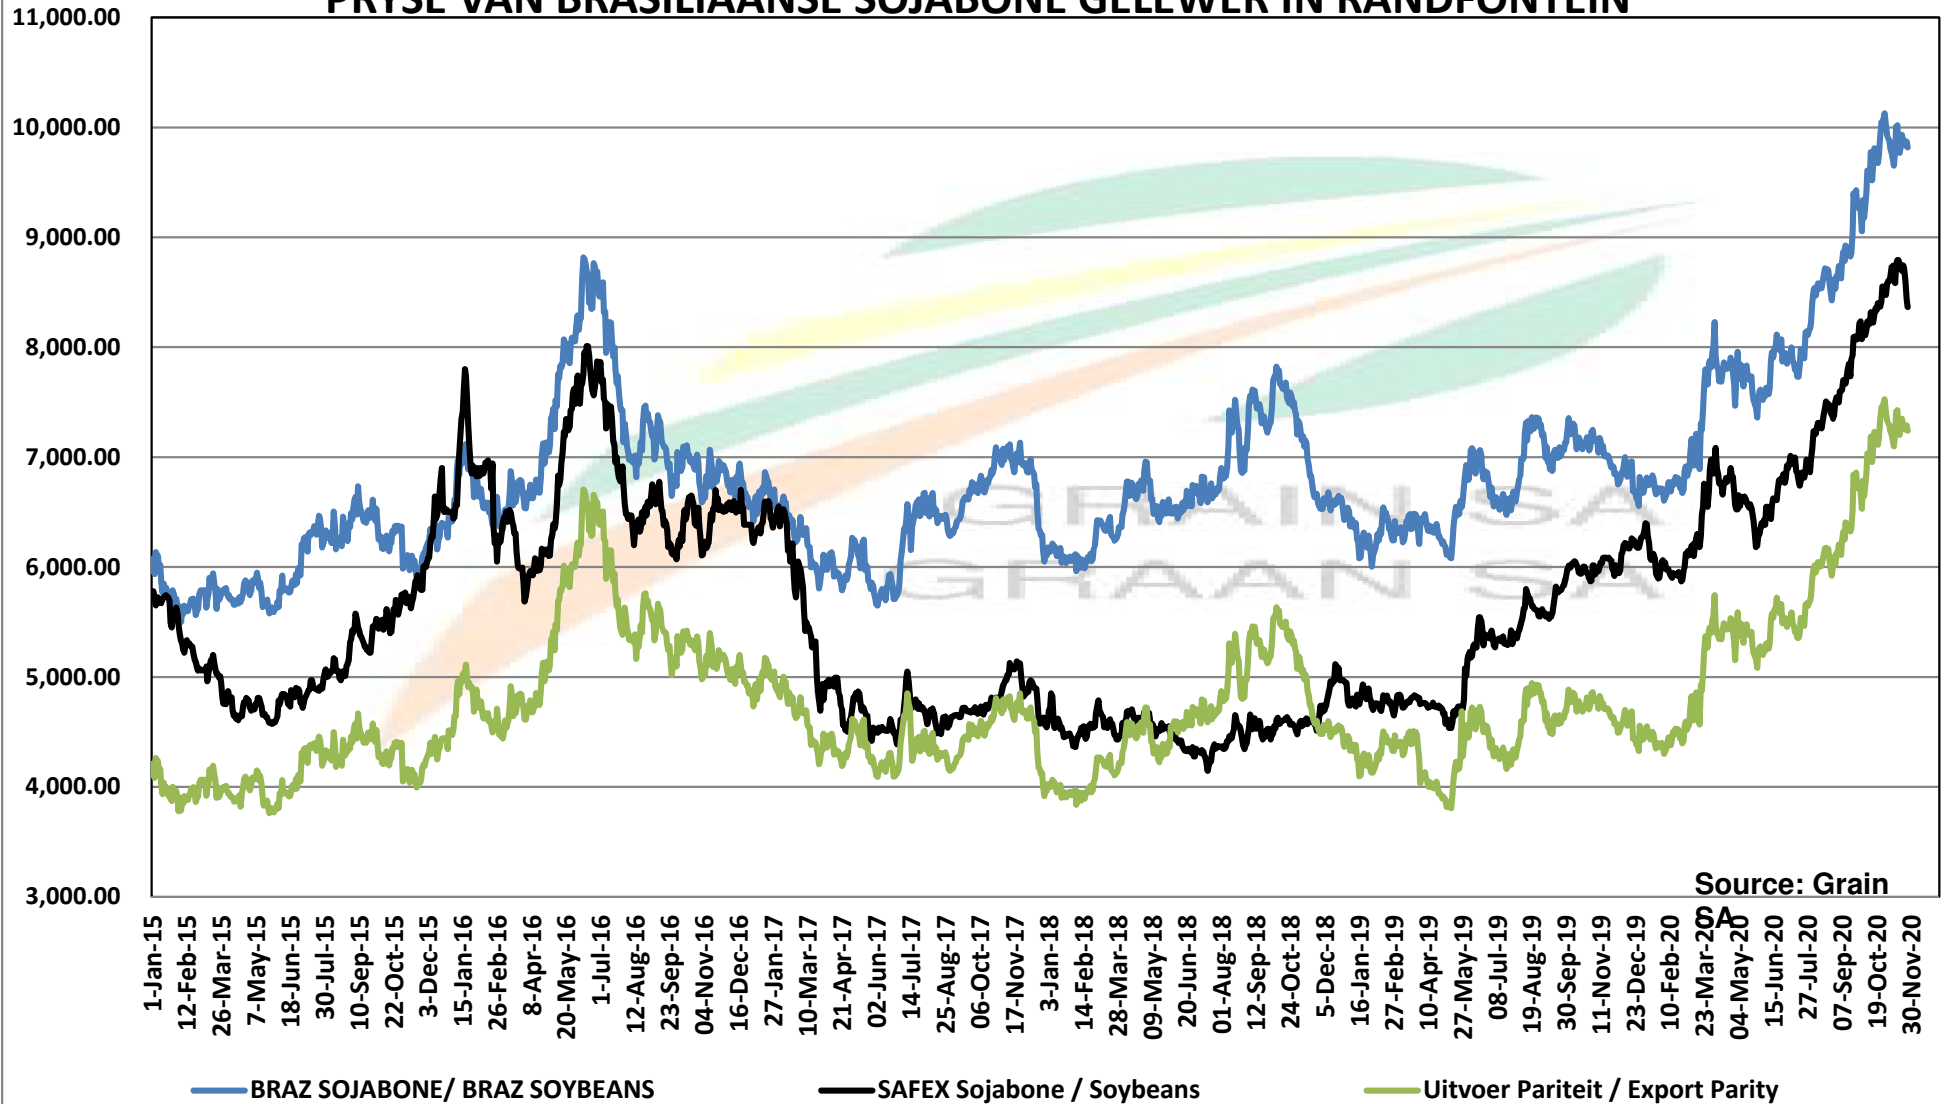

## PRYSE VAN ARGENTYNSE SOJABOONSAAD GELEWER IN RANDFONTEIN

# PRICES OF DERIVED SOYBEAN DELIVERED IN RANDFONTEIN PRYSE VAN AFGELEIDE SOJABONE GELEWER IN RANDFONTEIN

Source: Grain SA

# PRICES OF SOYBEAN CRUSHING MARGIN PRYSE VAN SOJABOON PERSMARGE

Source: Grain SA

**PRICES OF BRAZILIAN SOYBEAN DELIVERED IN RANDFONTEIN**  
**PRYSE VAN BRASILIAANSE SOJABONE GELEWER IN RANDFONTEIN**

Source: Grain