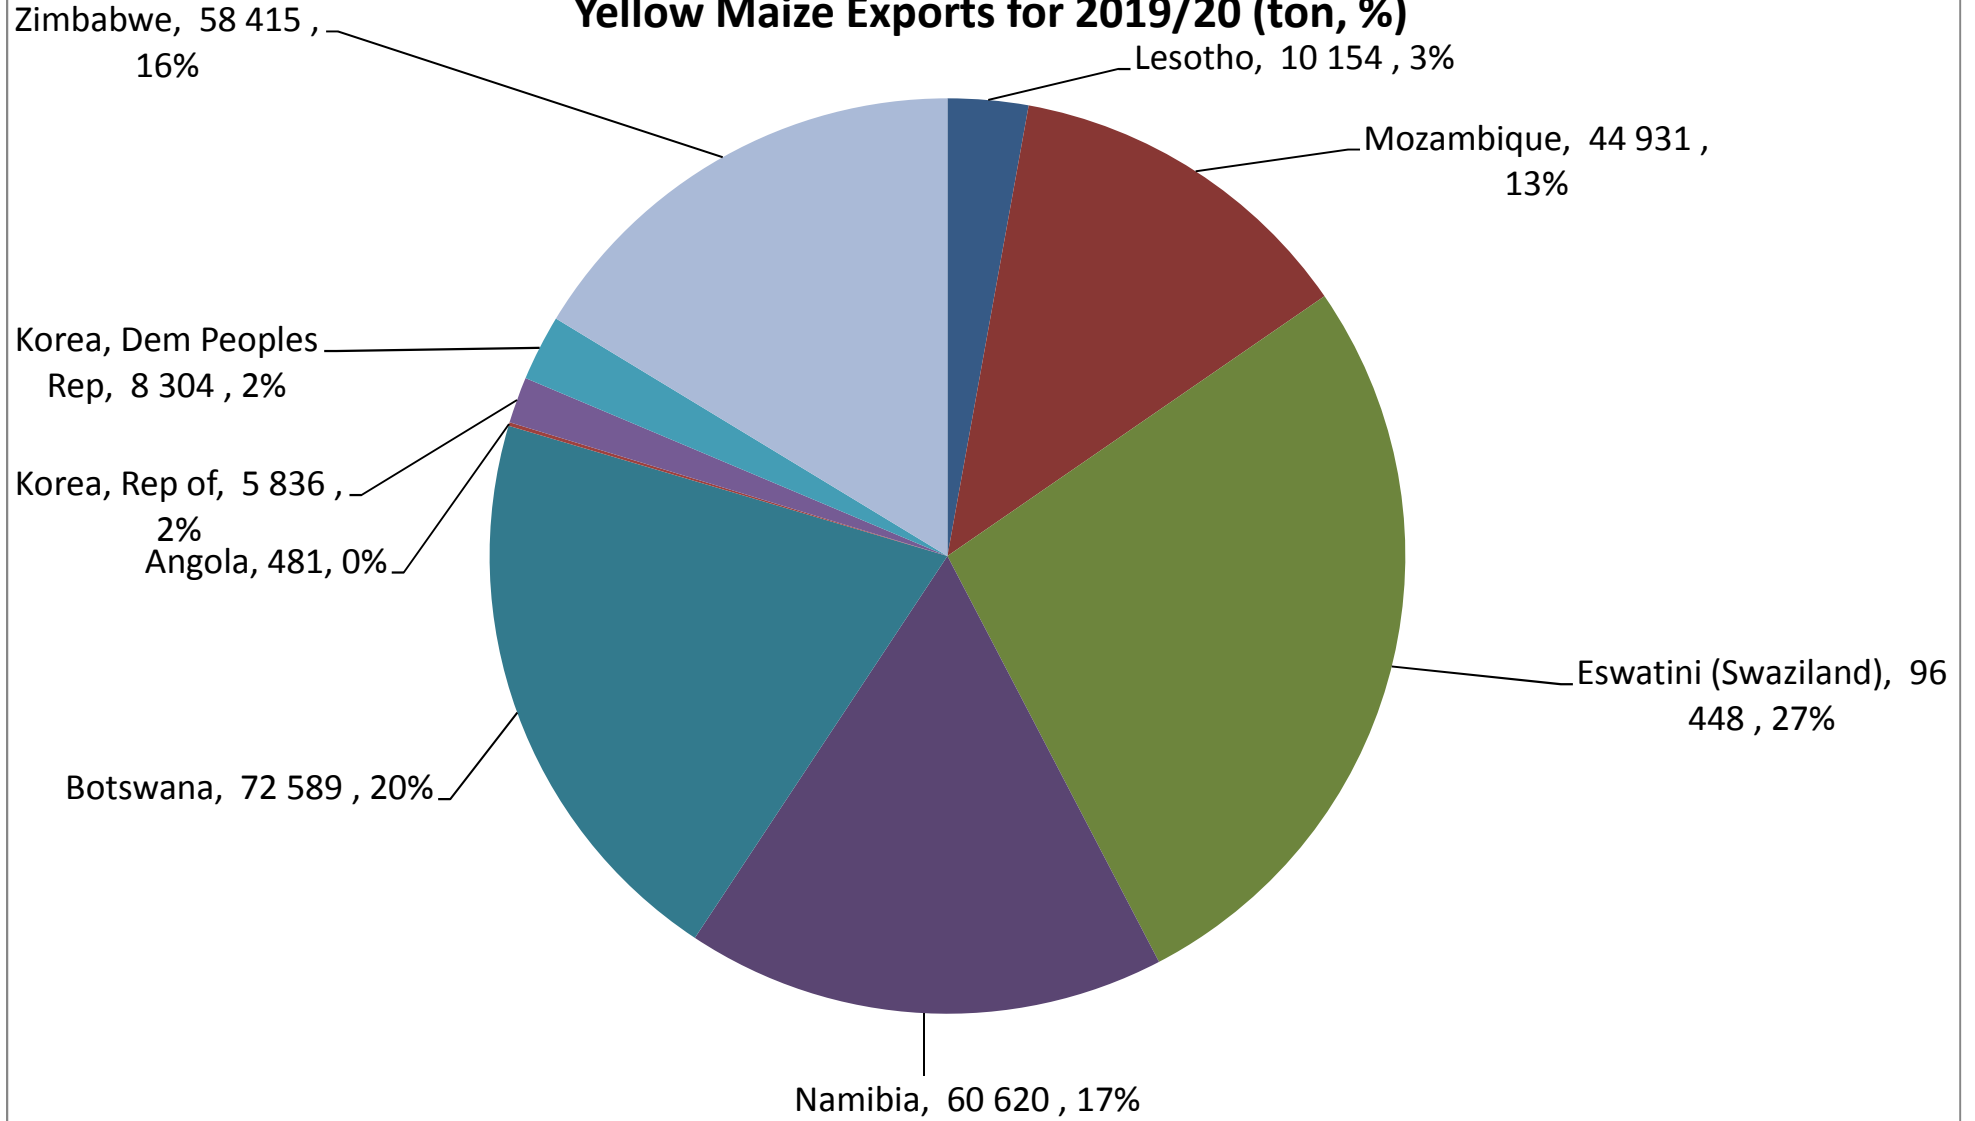

Yellow Maize Exports for 2019/20 (ton, %)

White Maize Exports for 2019/20 (ton, %)

Cumulative Exports of Yellow Maize for 2017/18

RSA Weeklikse mielie-uitvoere RSA Weekly maize exports

Cumulative Exports of White Maize for 2019/20