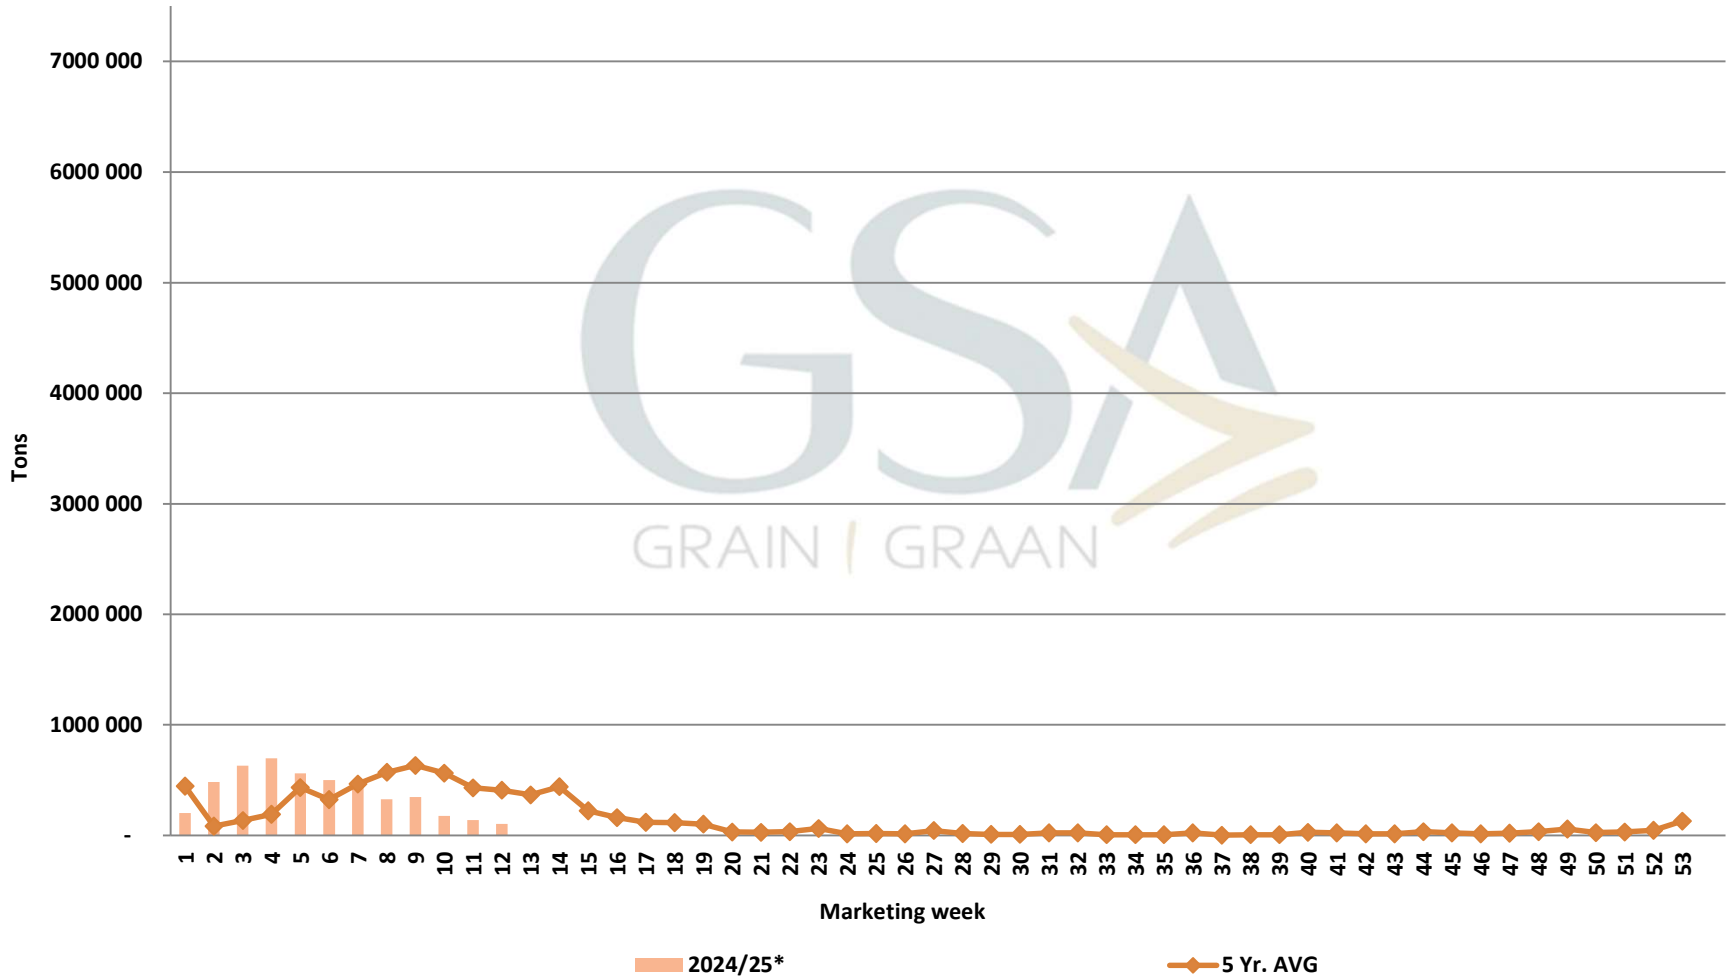

# White Maize: Weekly producer deliveries

# Yellow Maize: Weekly producer deliveries

# Weeklikse mielielewerings (Bemarkingsjaar: Mei 2023 tot April 2024)

Weekly total maize deliveries (Marketing year: May 2024 to April 2025)

Weeklikse kumulatiewe mielielewerings (Bemarkingsjaar: Mei tot April)

### Total YTD WM deliveries for the 2023/24 season vs previous season's