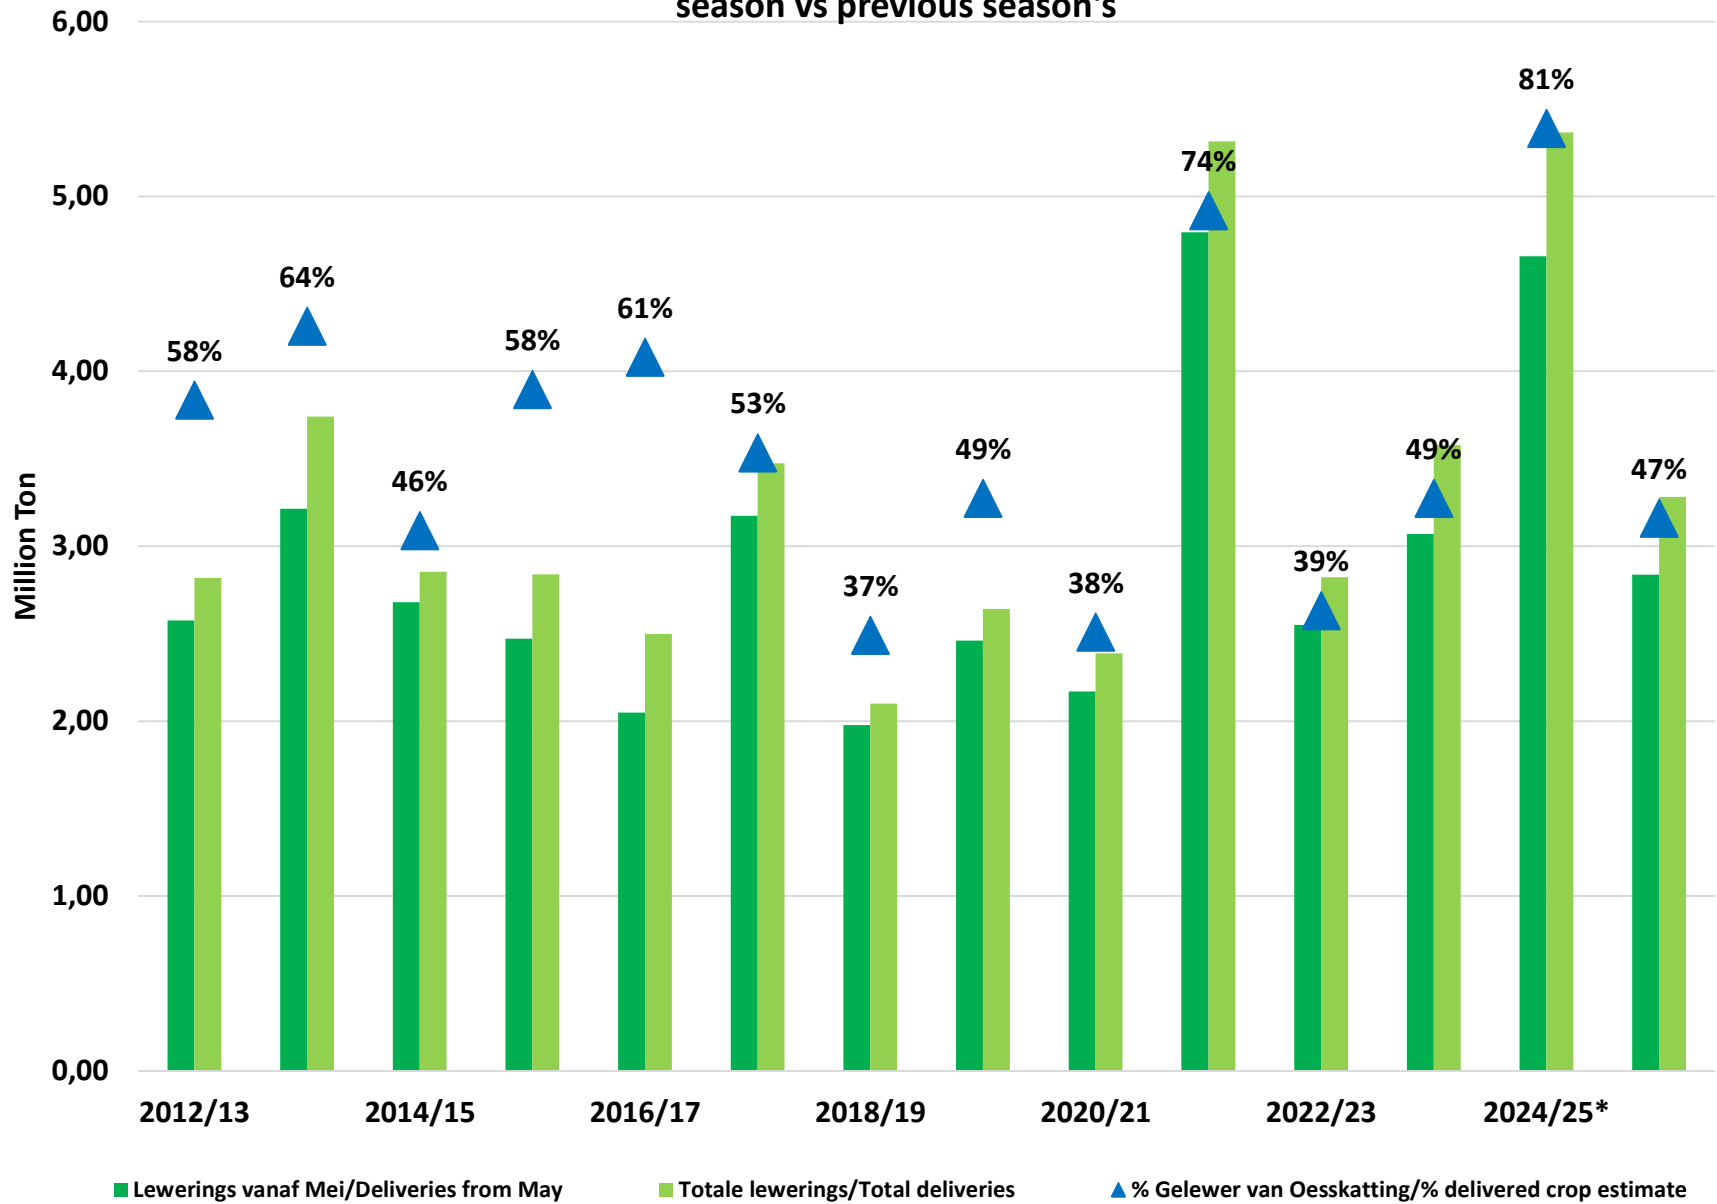

Total YTD YM deliveries for the 2023/24 season vs previous season's