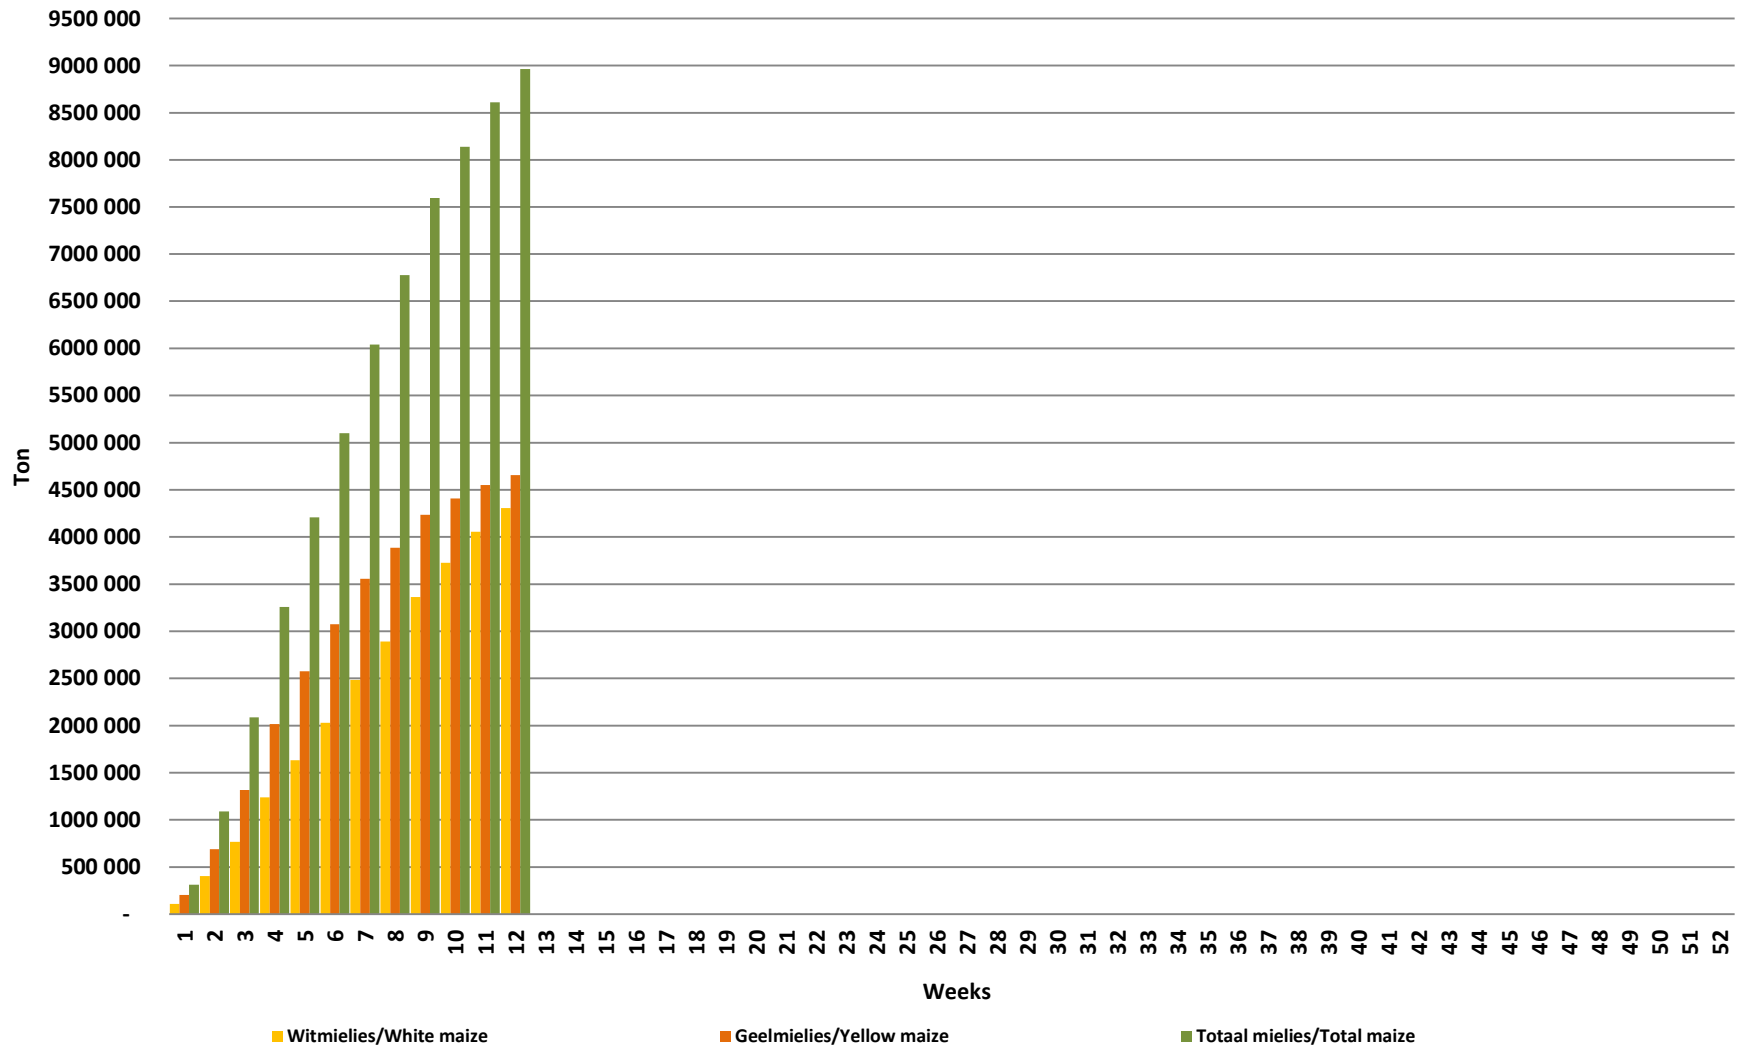

# Yellow Maize: Weekly producer deliveries

# Weeklikse mielielewerings (Bemarkingsjaar: Mei 2023 tot April 2024)

Weekly total maize deliveries (Marketing year: May 2024 to April 2025)

Weeklikse kumulatiewe mielielewerings (Bemarkingsjaar: Mei tot April)

### Total YTD WM deliveries for the 2023/24 season vs previous season's