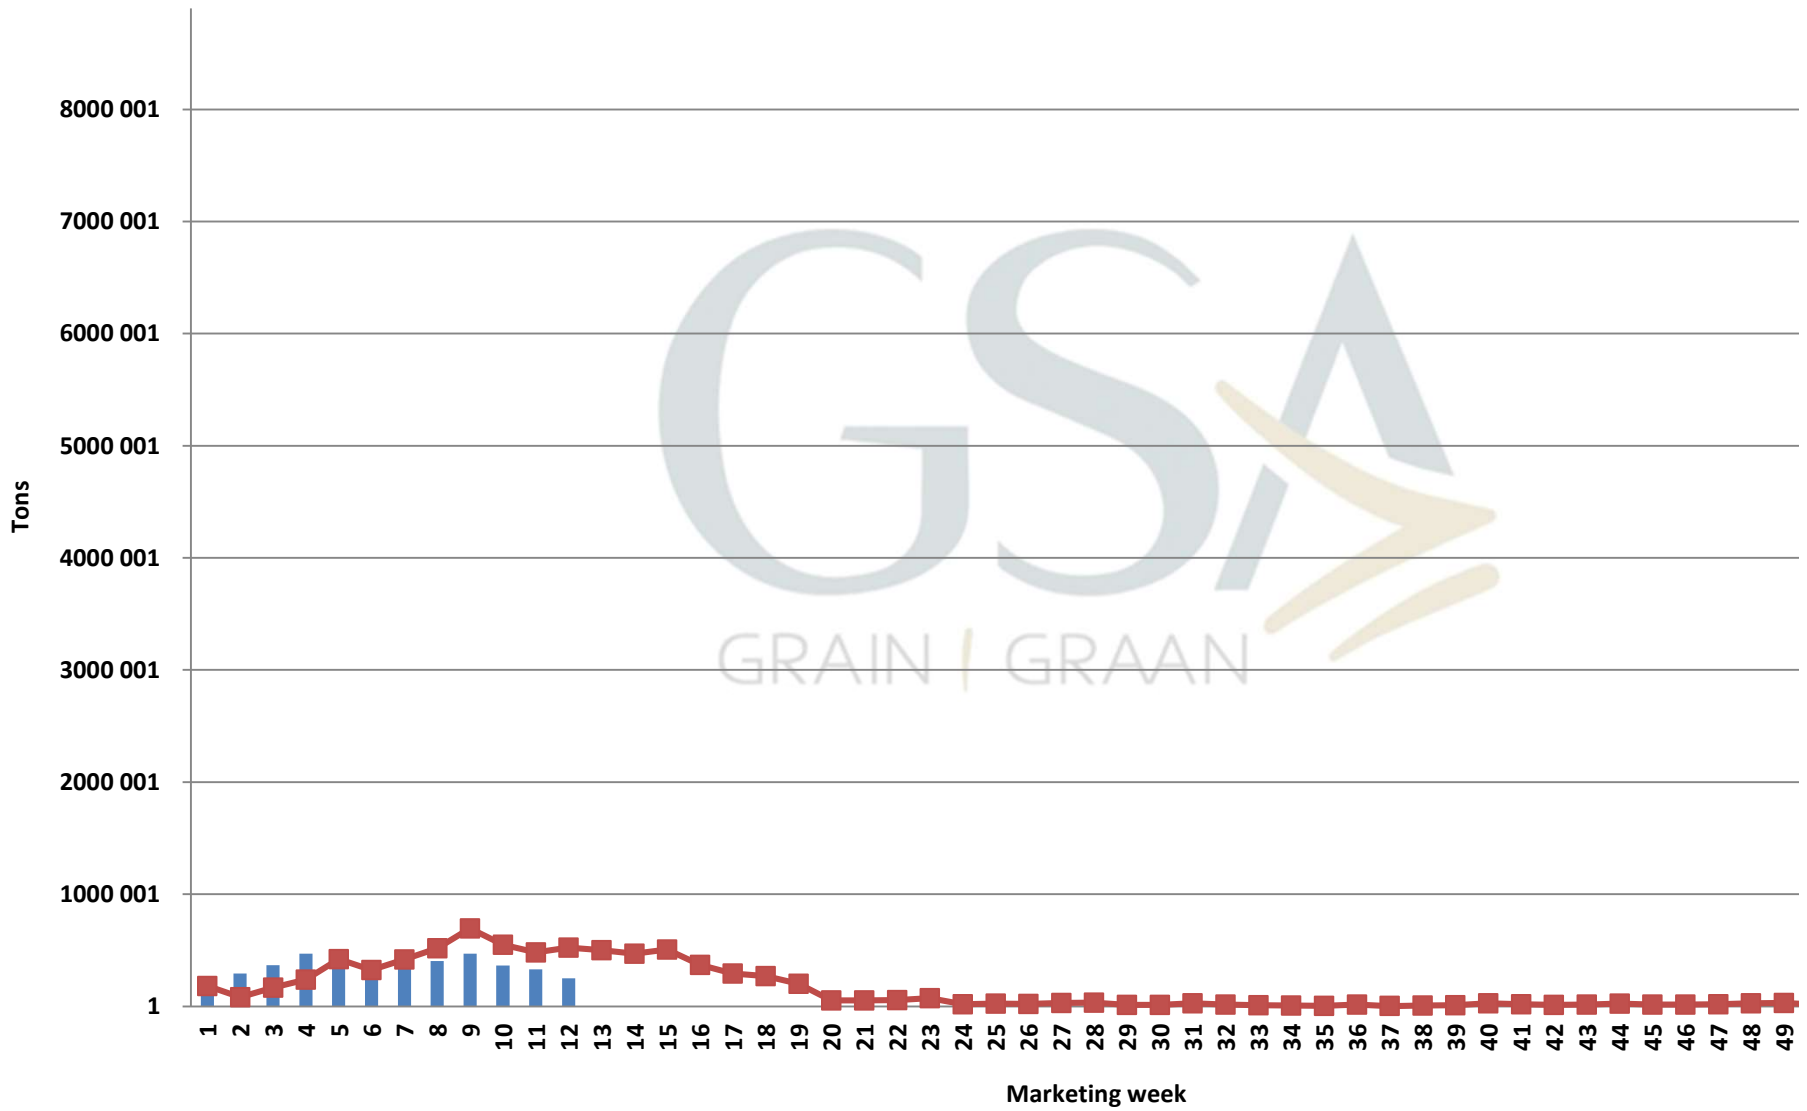

# White Maize: Weekly producer deliveries

# Yellow Maize: Weekly producer deliveries

# Weeklikse mielielewerings (Bemarkingsjaar: Mei 2023 tot April 2024)

Weekly total maize deliveries (Marketing year: May 2024 to April 2025)

Weeklikse kumulatiewe mielielewerings (Bemarkingsjaar: Mei tot April)

### Total YTD WM deliveries for the 2023/24 season vs previous season's