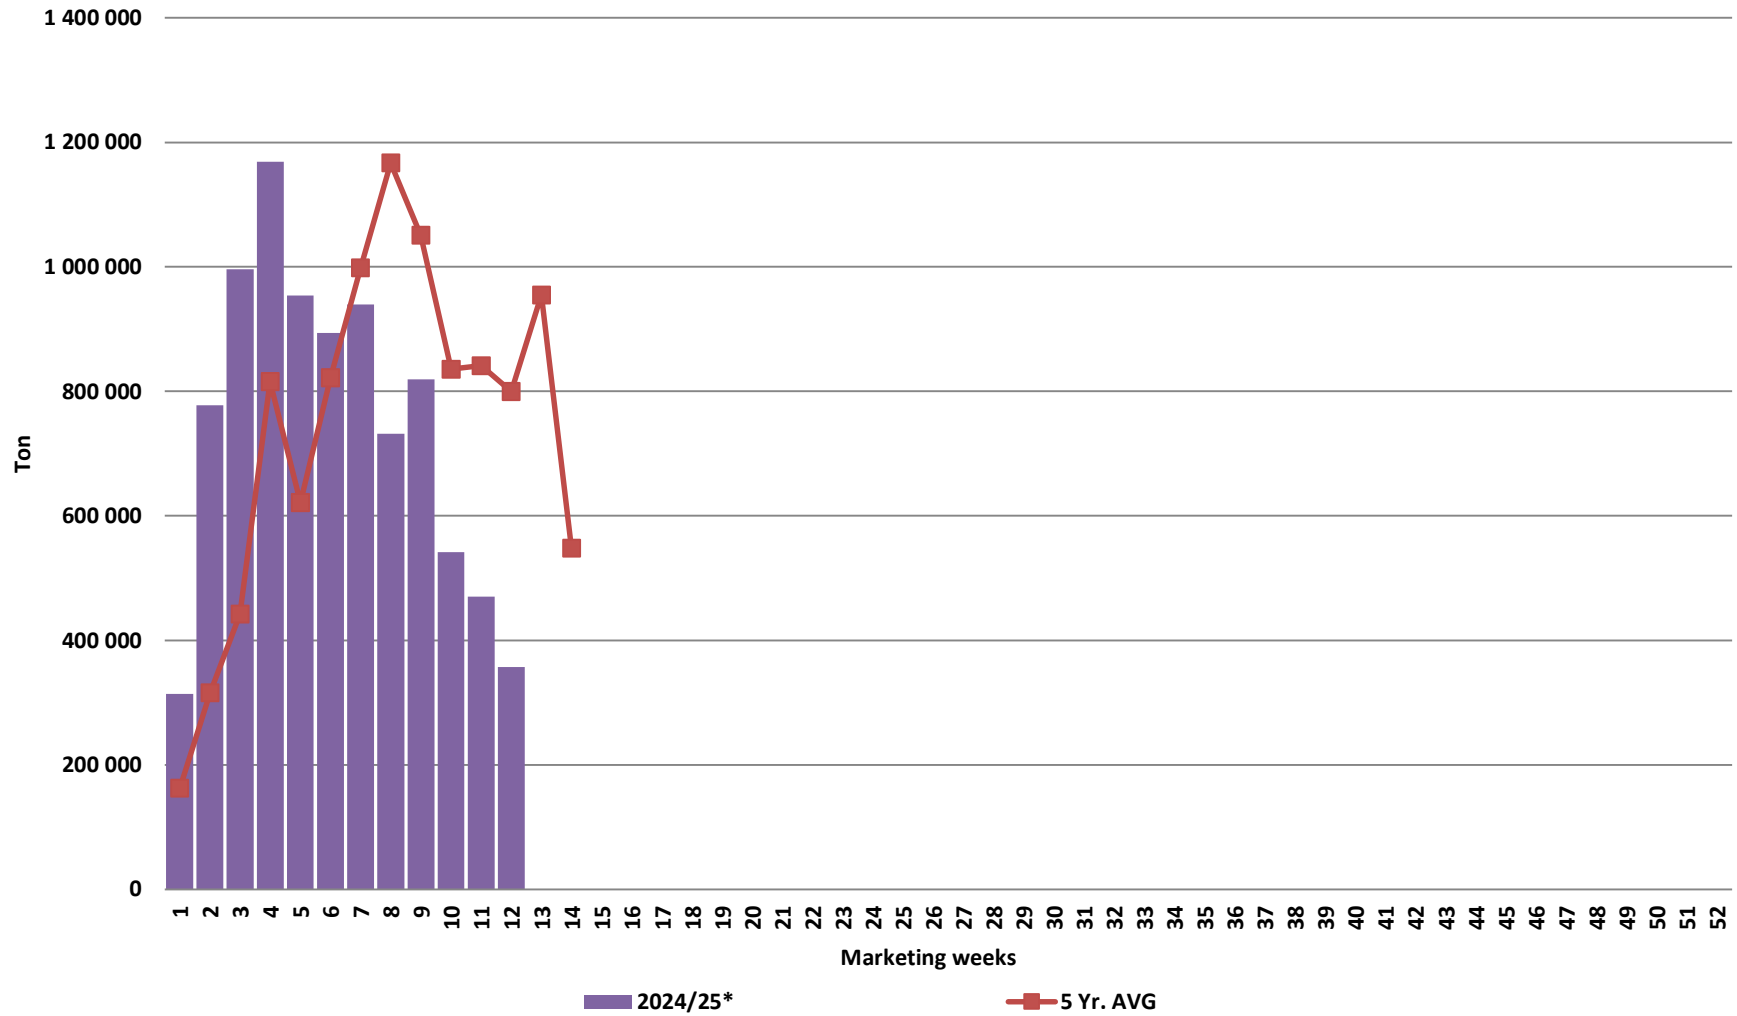

# White Maize: Weekly producer deliveries

# Yellow Maize: Weekly producer deliveries

# Weeklikse mielielewerings (Bemarkingsjaar: Mei 2023 tot April 2024)

Weekly total maize deliveries (Marketing year: May 2024 to April 2025)

Weeklikse kumulatiewe mielielewerings (Bemarkingsjaar: Mei tot April)

### Total YTD WM deliveries for the 2023/24 season vs previous season's