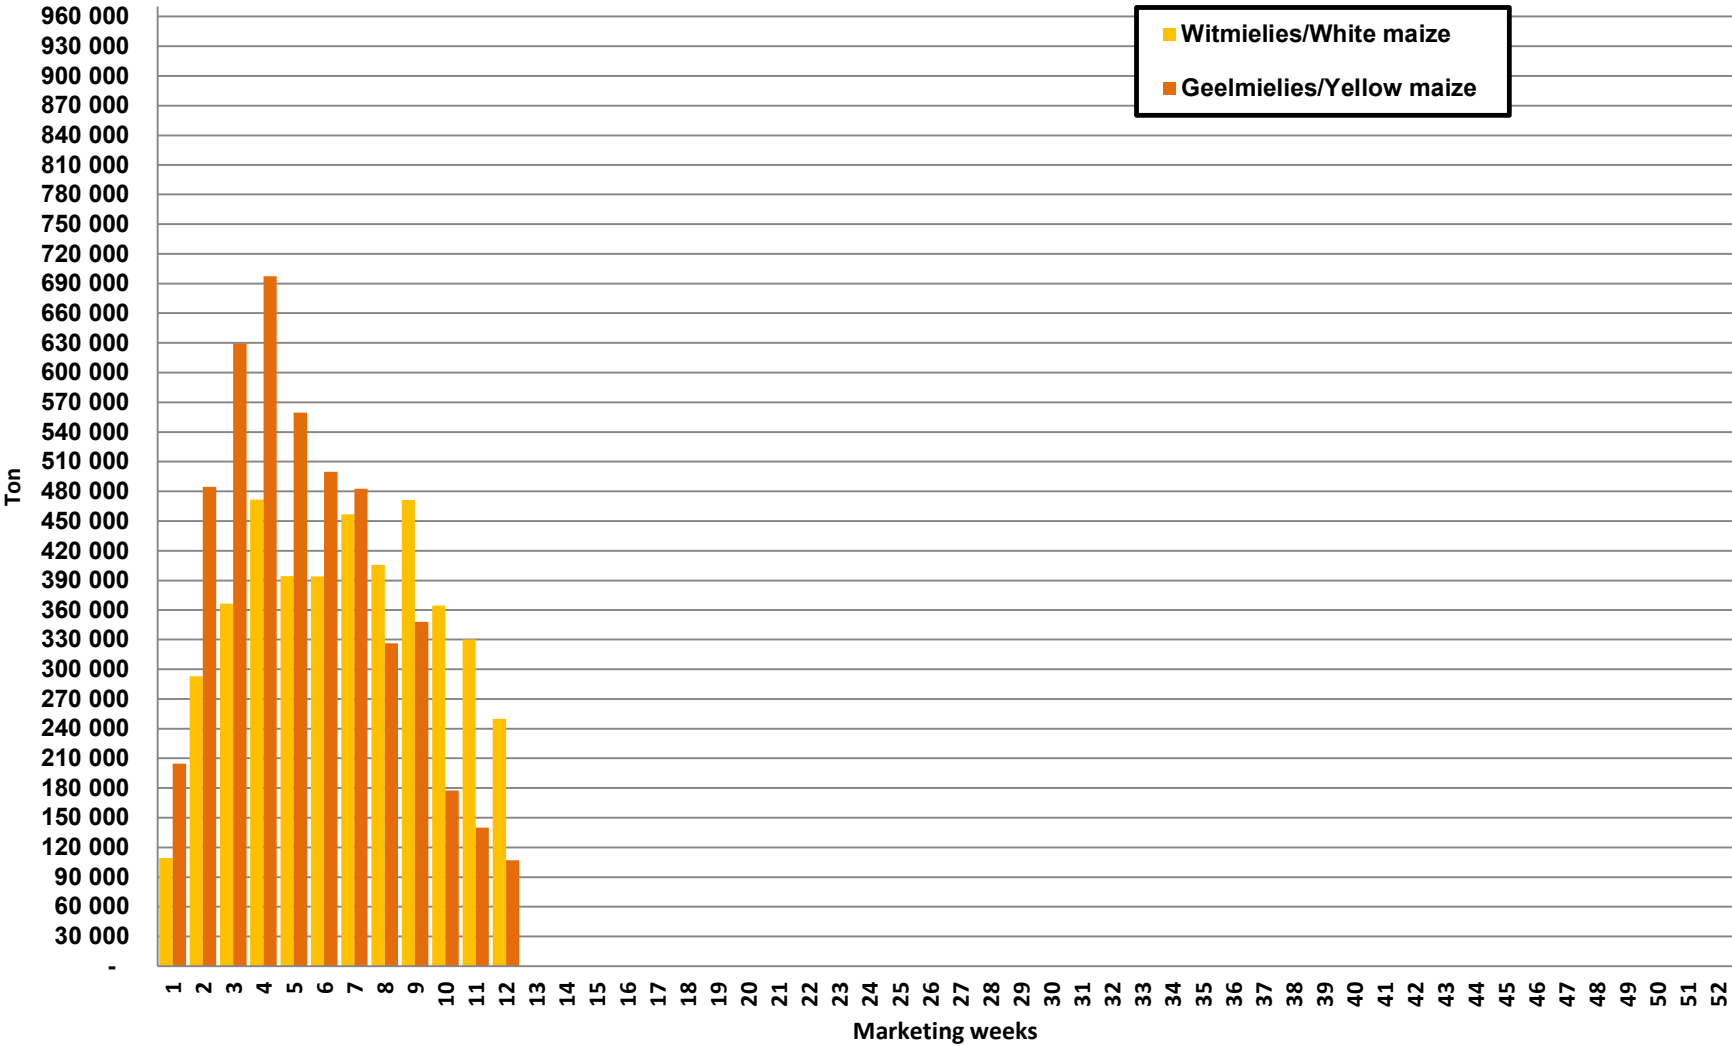

# White Maize: Weekly producer deliveries

# Yellow Maize: Weekly producer deliveries

# Weeklikse mielielewerings (Bemarkingsjaar: Mei 2023 tot April 2024)

Weekly total maize deliveries (Marketing year: May 2024 to April 2025)

Weeklikse kumulatiewe mielielewerings (Bemarkingsjaar: Mei tot April)