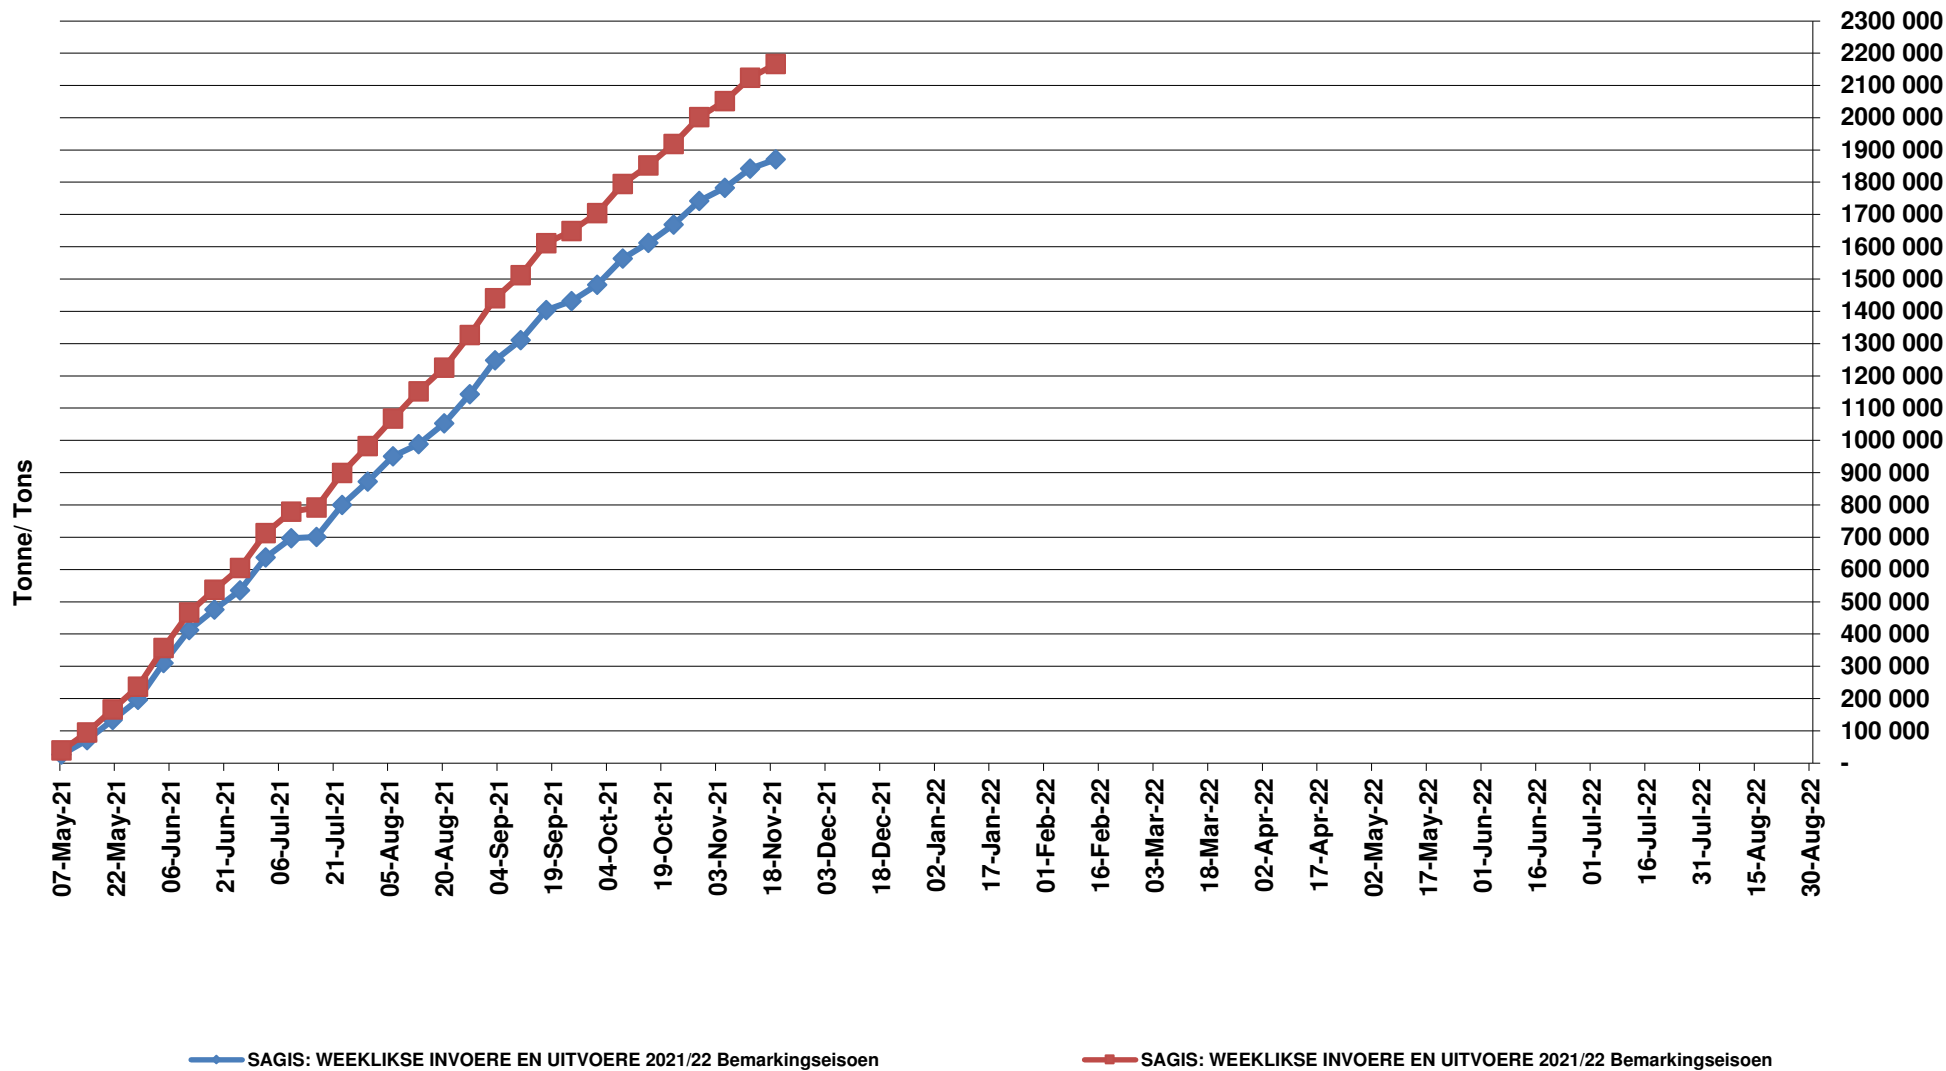

Yellow Maize Exports for 2021/22 (ton, %)

White Maize Exports for 2021/22 (ton, %)

Cumulative Exports of Yellow Maize for 2021/22

RSA Wekelijkse mielie-uitvoere RSA Weekly maize exports

Cumulative Exports of White Maize for 2021/22

Cumulative Exports of Maize for 2021/22

Cumulative Exports of Maize 2021/22 Bemakingseisoen/ Marketing season