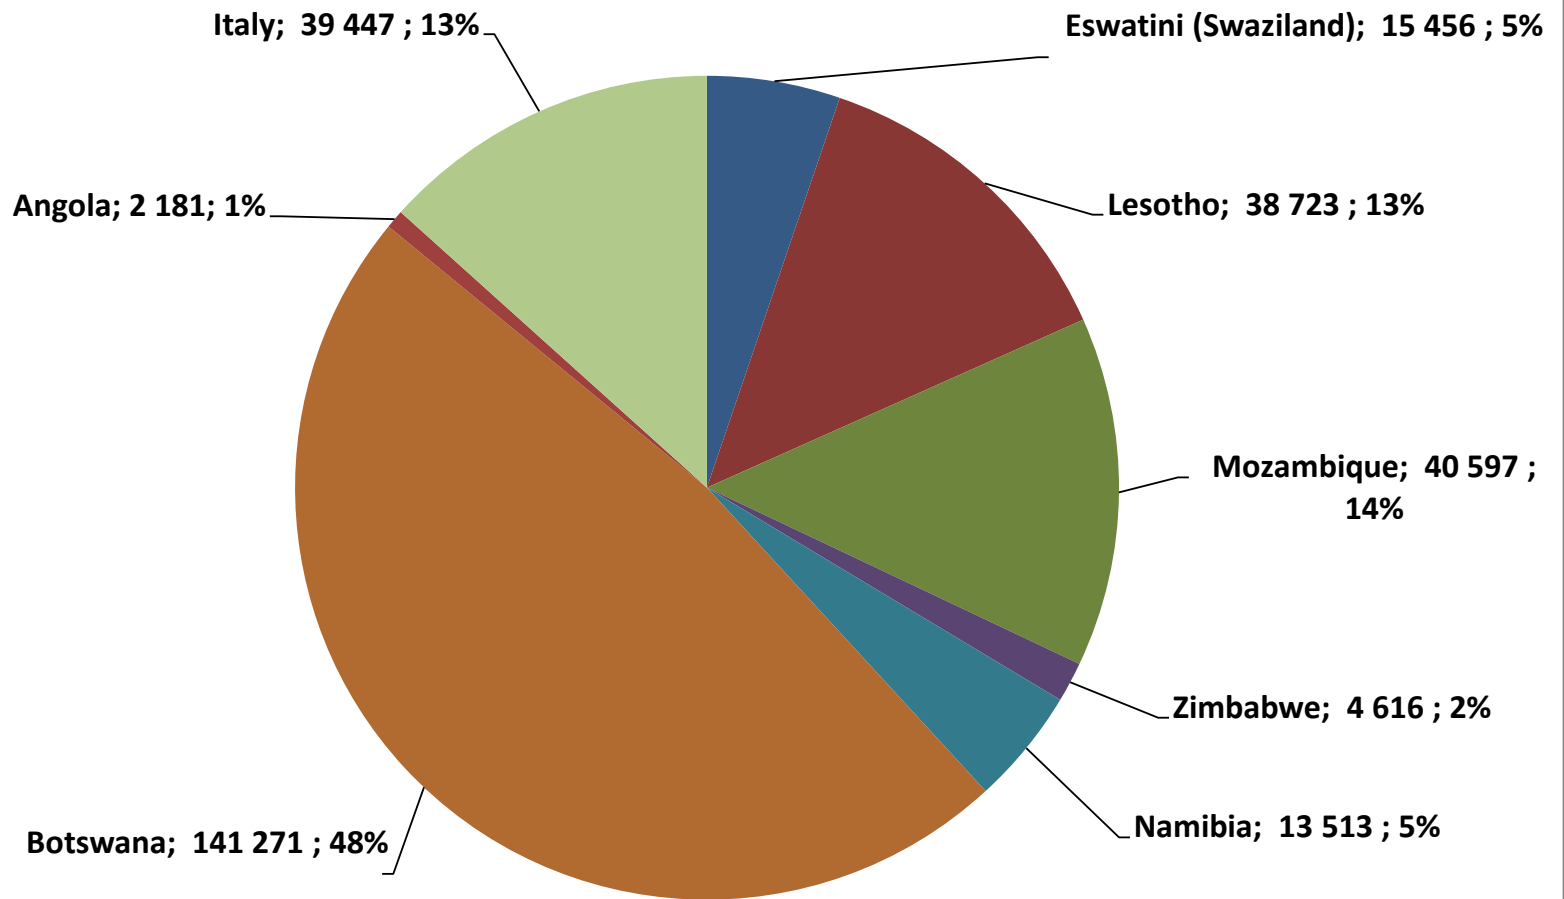

Yellow Maize Exports for 2021/22 (ton, %)

White Maize Exports for 2021/22 (ton, %)

Cumulative Exports of Yellow Maize for 2021/22

RSA Wekelijkse mielie-uitvoere RSA Weekly maize exports

Cumulative Exports of White Maize for 2021/22