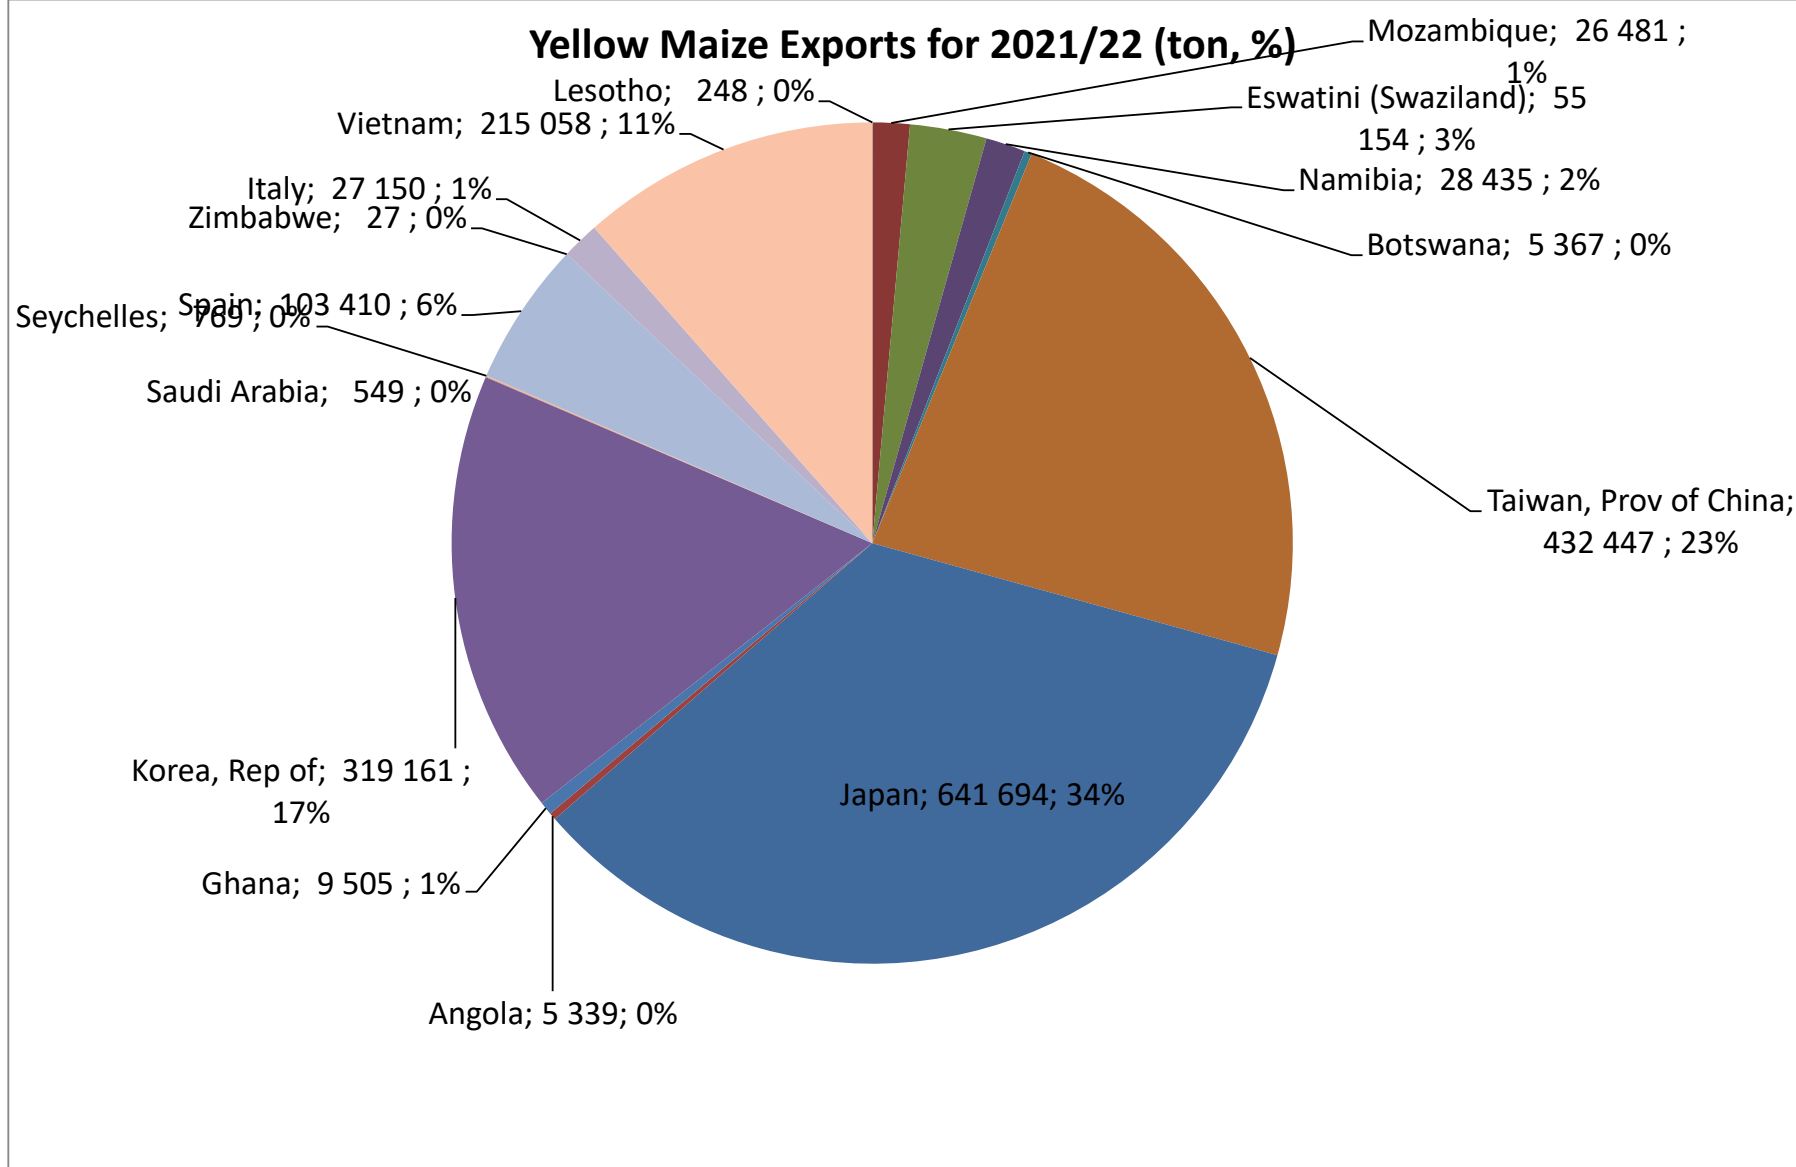

Yellow Maize Exports for 2021/22 (ton, %)

White Maize Exports for 2021/22 (ton, %)

Cumulative Exports of Yellow Maize for 2021/22

RSA Wekelijkse mielie-uitvoere RSA Weekly maize exports

Cumulative Exports of White Maize for 2021/22