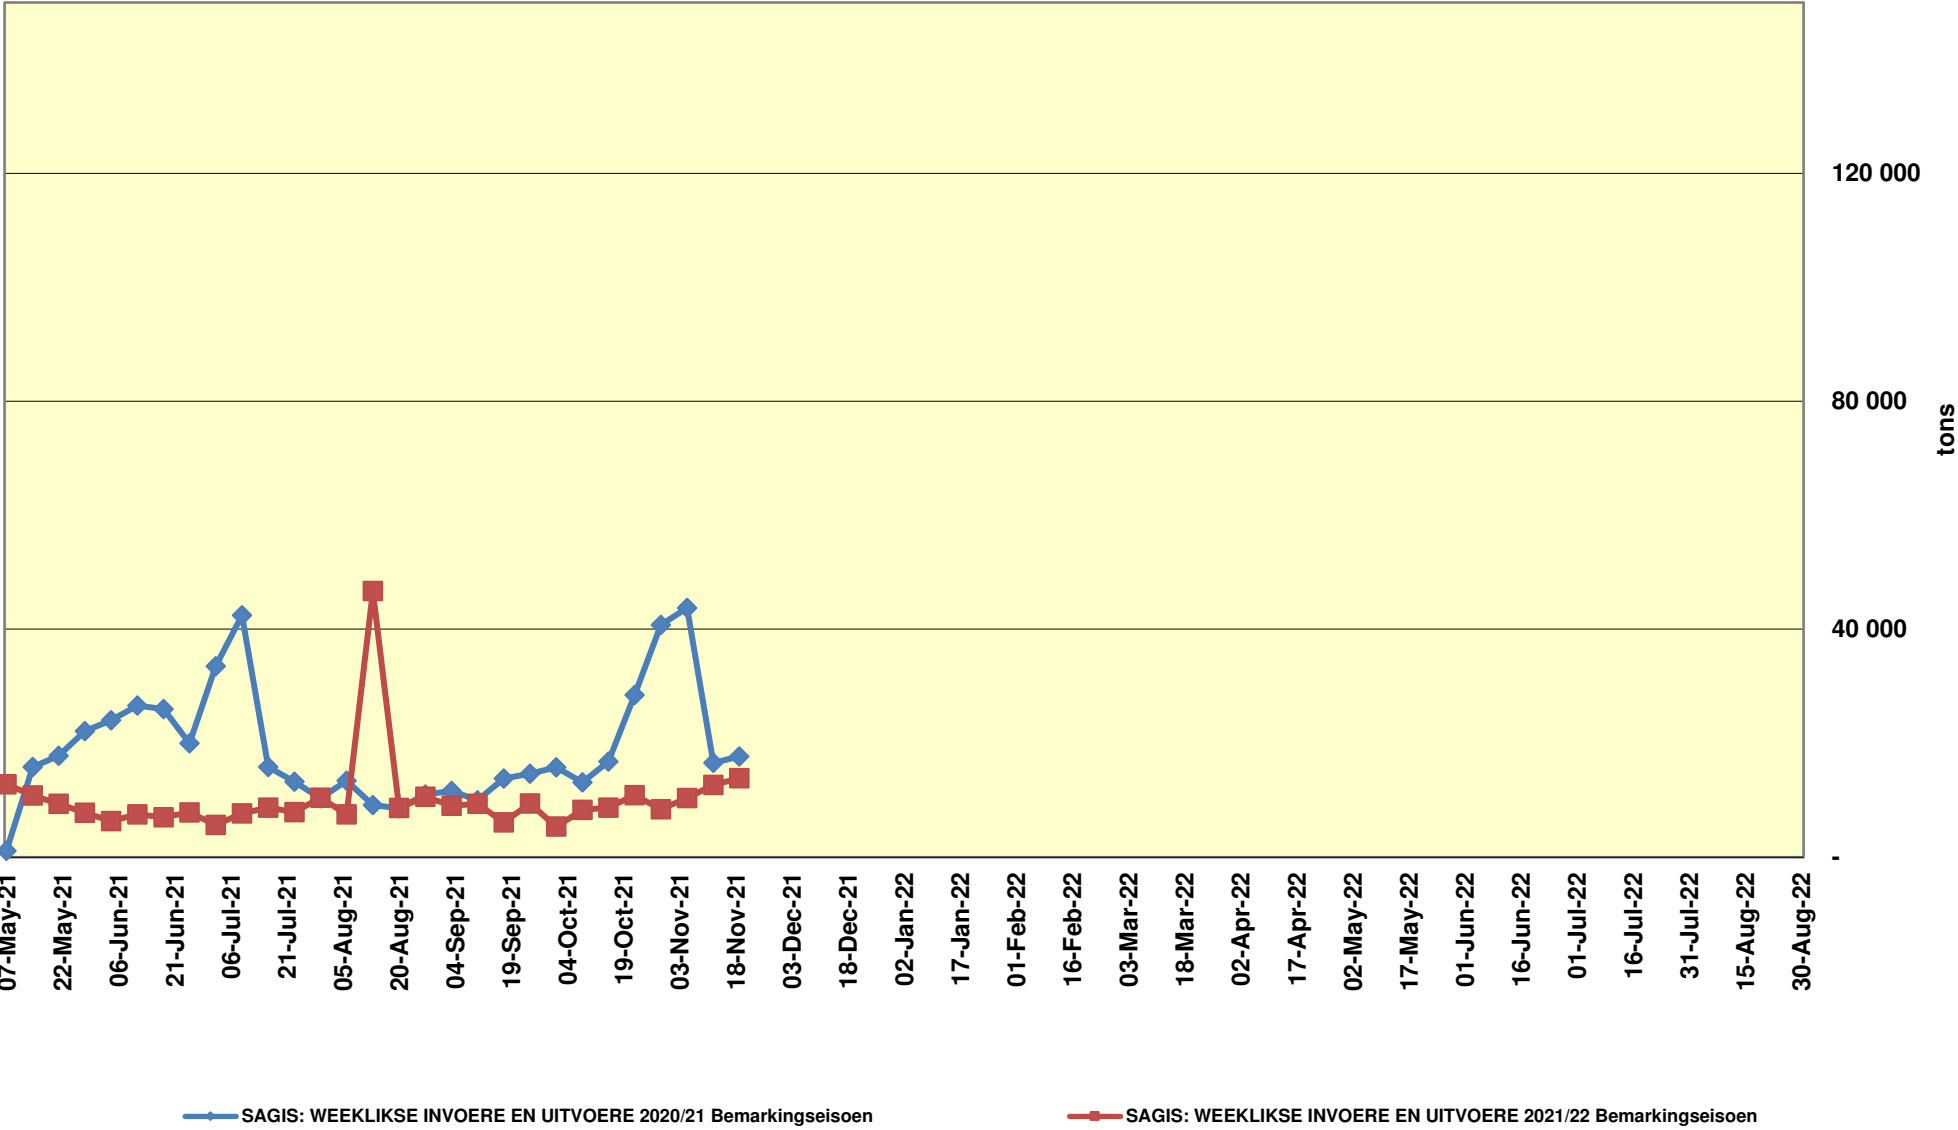

Yellow Maize Exports for 2021/22 (ton, %)

White Maize Exports for 2021/22 (ton, %)

Cumulative Exports of Yellow Maize for 2021/22

RSA Wekelijkse mielie-uitvoere RSA Weekly maize exports

Cumulative Exports of White Maize for 2021/22

Cumulative Exports of Maize for 2021/22

Cumulative Exports of Maize 2021/22 Bemakingseisoen/ Marketing season