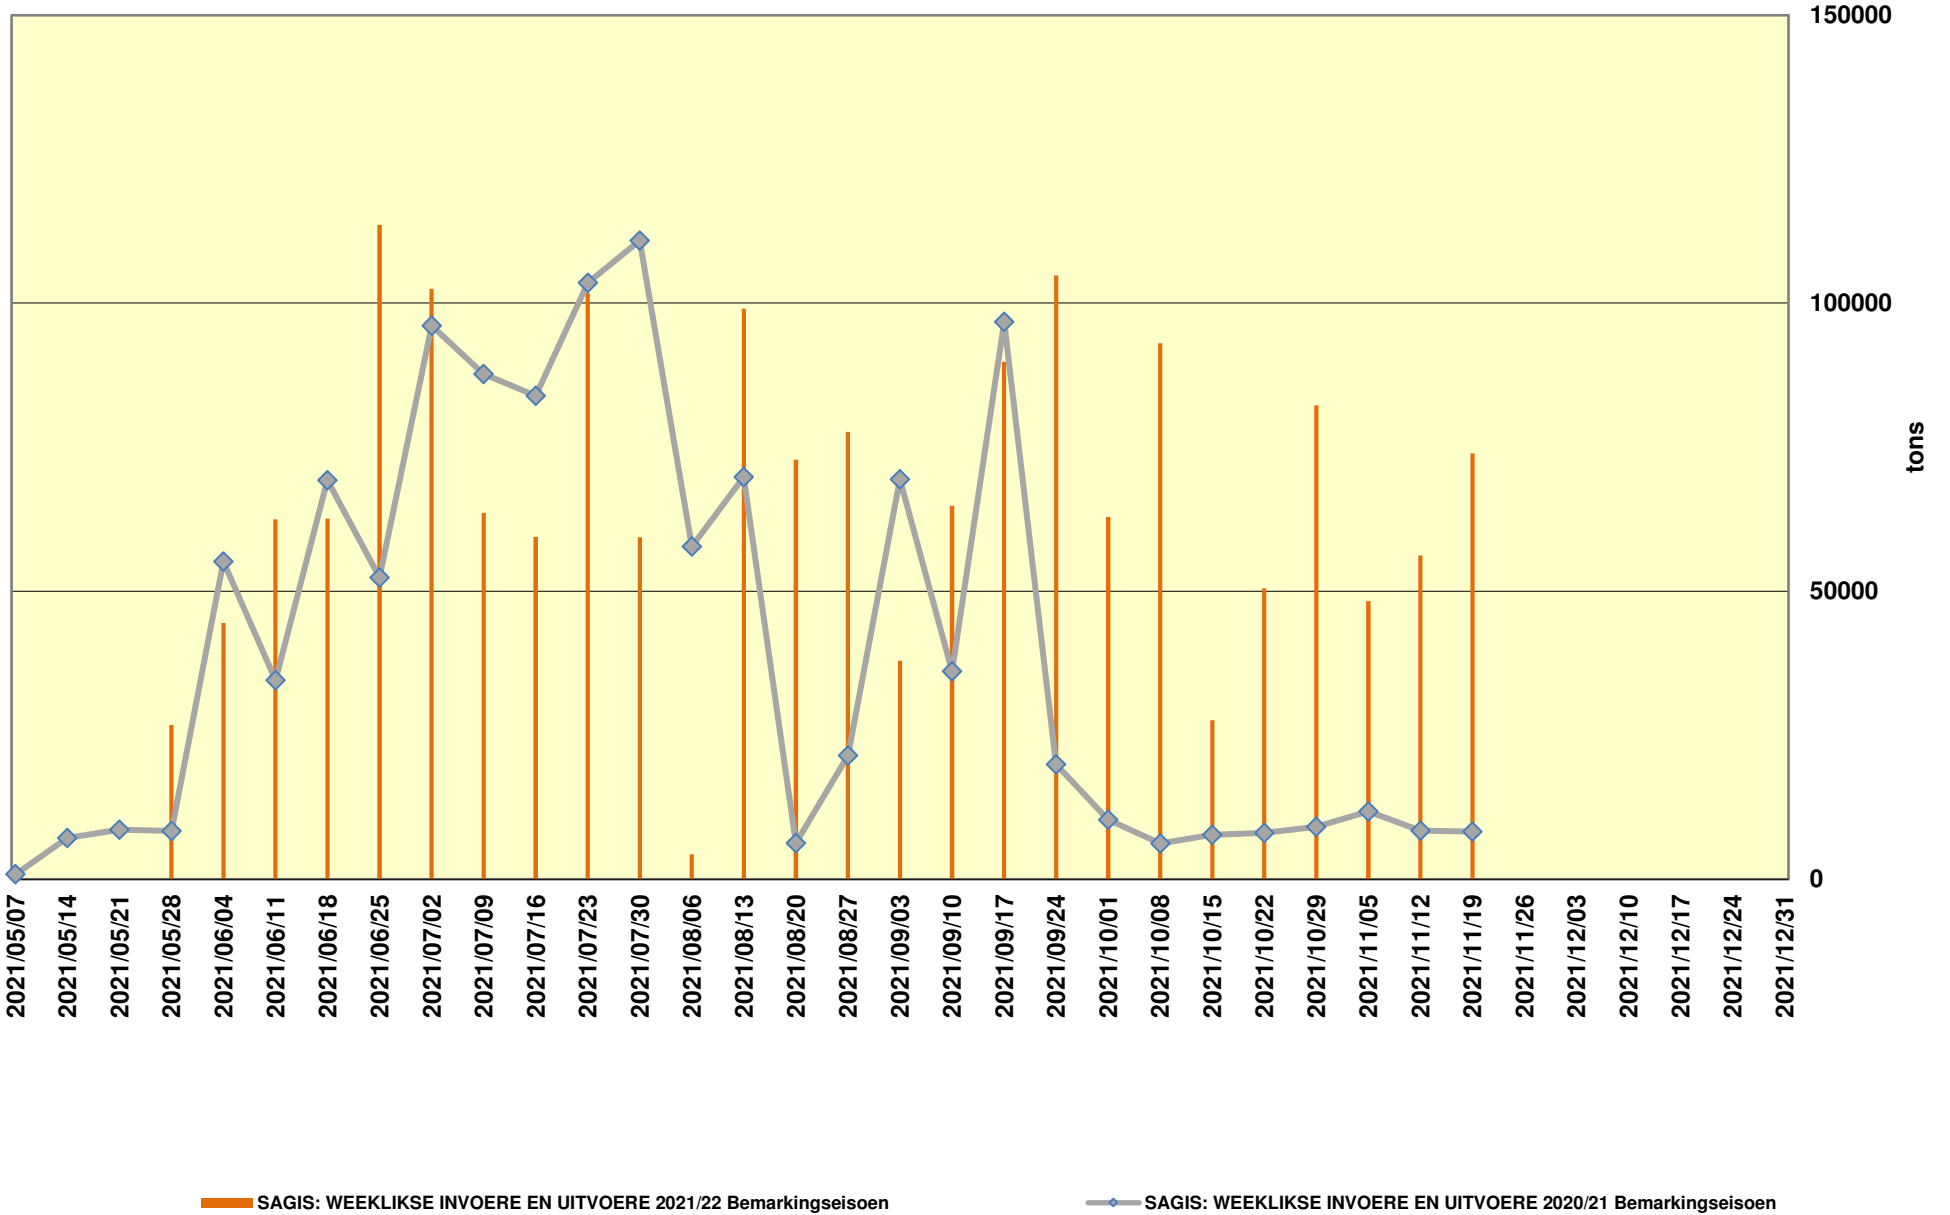

Yellow Maize Exports for 2021/22 (ton, %)

White Maize Exports for 2021/22 (ton, %)

Cumulative Exports of Yellow Maize for 2021/22

RSA Wekelijkse mielie-uitvoere RSA Weekly maize exports

Cumulative Exports of White Maize for 2021/22

Cumulative Exports of Maize for 2021/22

Cumulative Exports of Maize 2021/22 Bemakingseisoen/ Marketing season