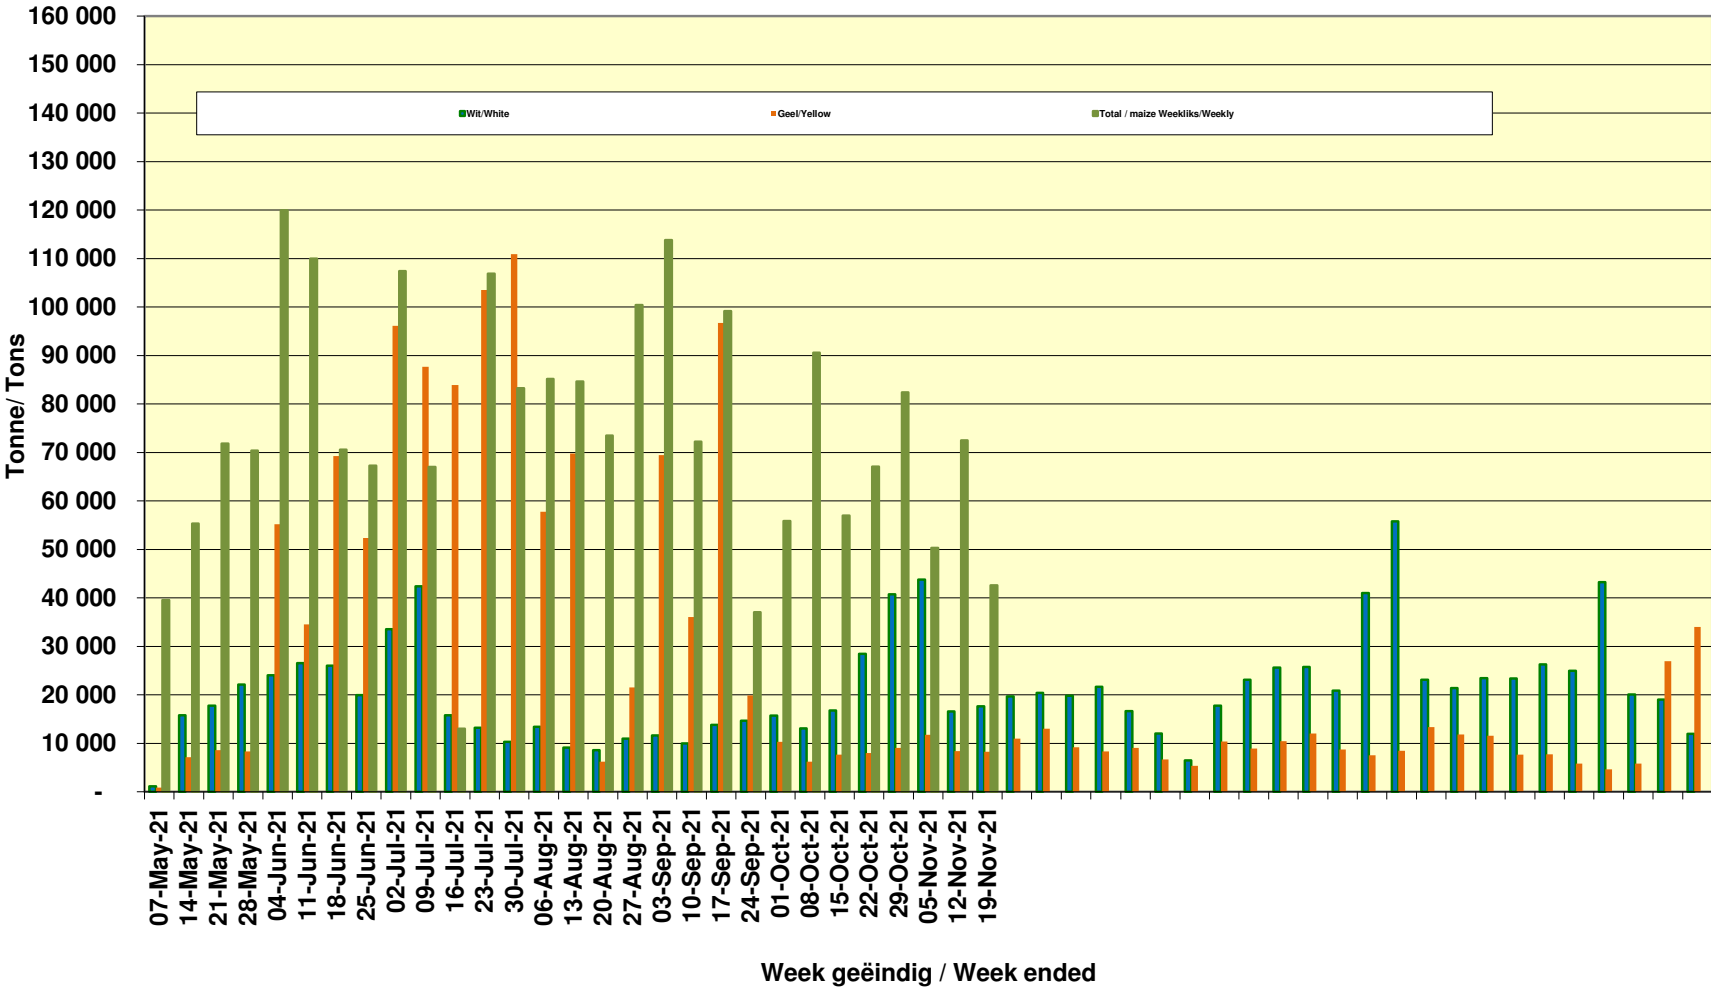

Yellow Maize Exports for 2021/22 (ton, %)

White Maize Exports for 2021/22 (ton, %)

Cumulative Exports of Yellow Maize for 2021/22

RSA Wekelijkse mielie-uitvoere RSA Weekly maize exports

Cumulative Exports of White Maize for 2021/22

Cumulative Exports of Maize for 2021/22

Cumulative Exports of Maize 2021/22 Bemakingseisoen/ Marketing season