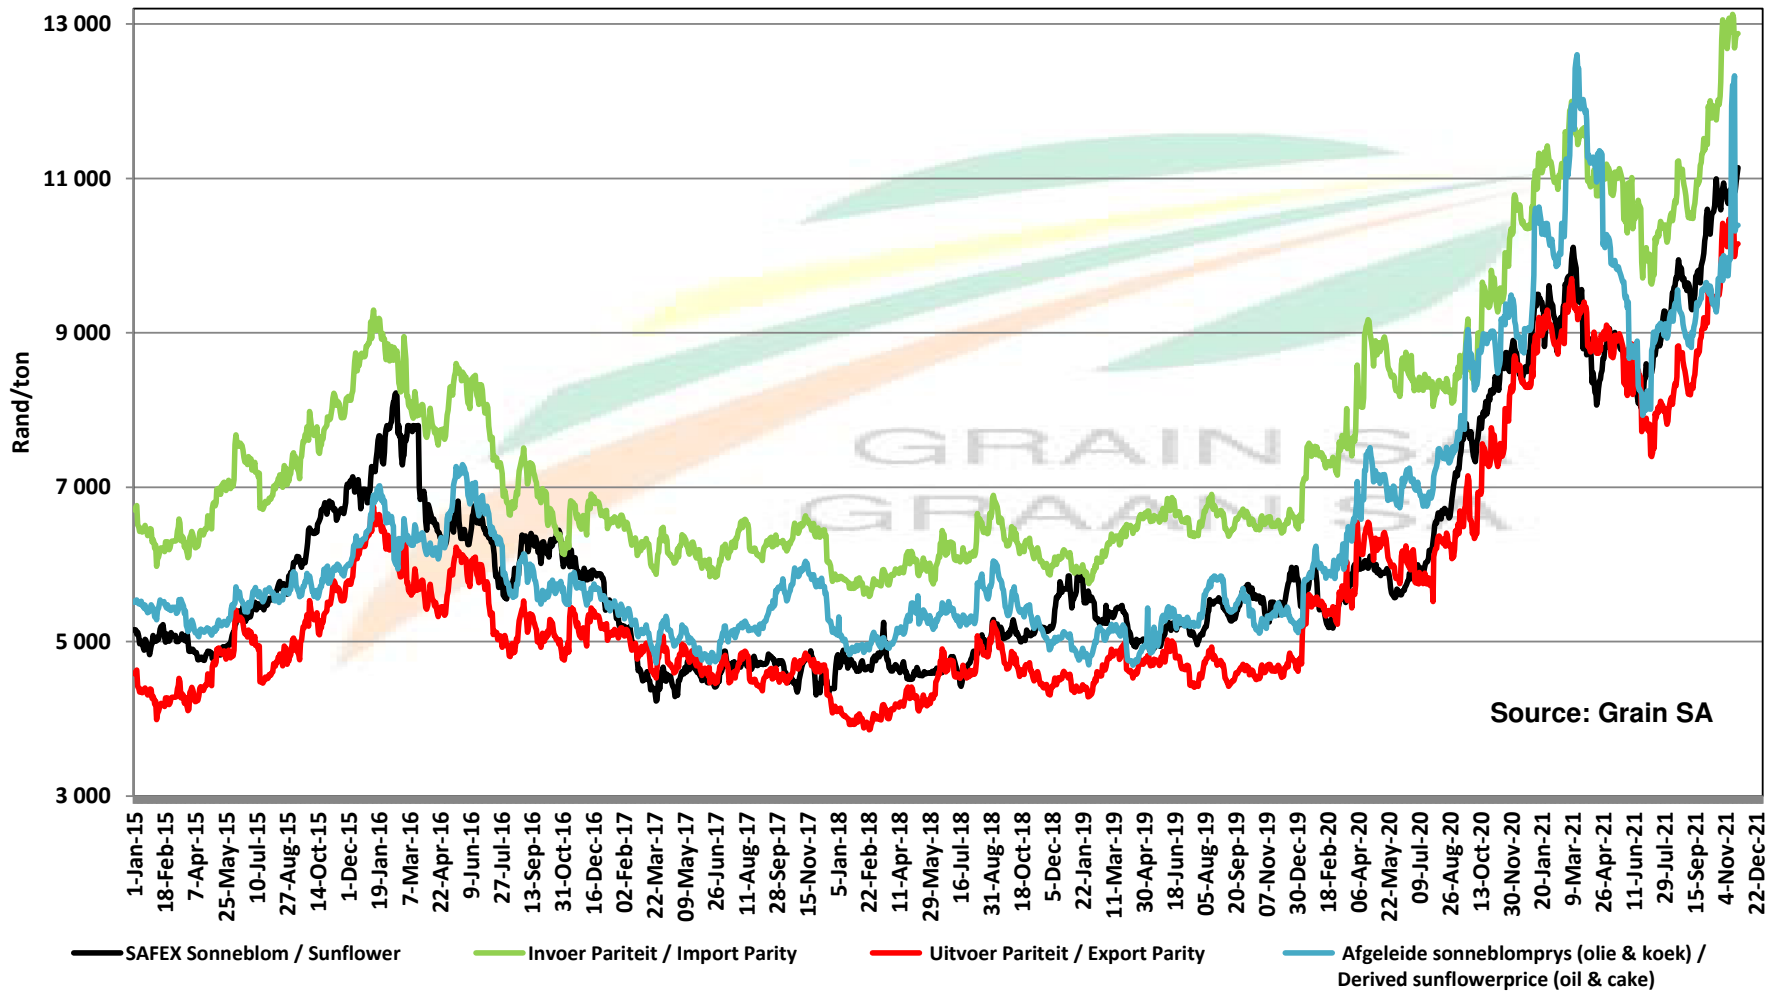

PRICES OF EU SUNFLOWER SEED DELIVERED IN RANDFONTEIN PRYSE VAN EU SONNEBLOMSAAD GELEWER IN RANDFONTEIN

PRICES OF EU SUNFLOWER SEED DELIVERED IN RANDFONTEIN PRYSE VAN EU SONNEBLOMSAAD GELEWER IN RANDFONTEIN