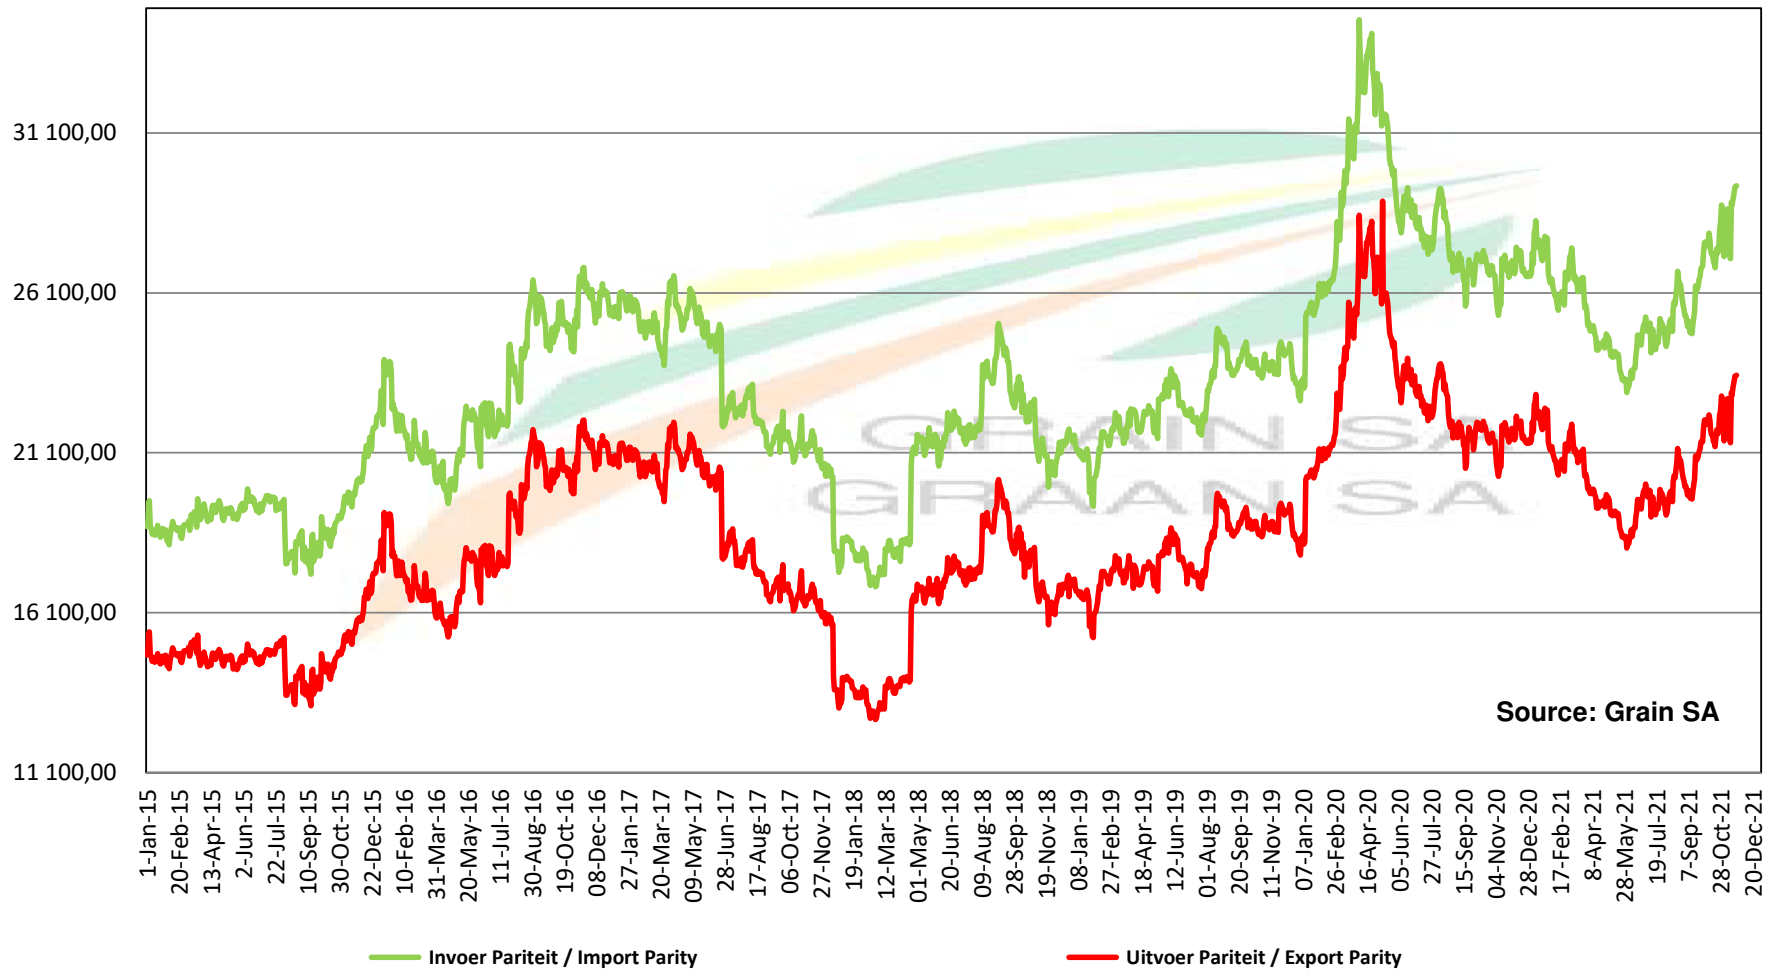

PRICES OF DERIVED SOYBEAN DELIVERED IN RANDFONTEIN PRYSE VAN AFGELEIDE SOJABONE GELEWER IN RANDFONTEIN

PRICES OF SOYBEAN CRUSHING MARGIN PRYSE VAN SOJABOON PERSMARGE

PRICES OF BRAZILIAN SOYBEAN DELIVERED IN RANDFONTEIN PRYSE VAN BRASILIAANSE SOJABONE GELEWER IN RANDFONTEIN

Source: Grain SA

Prices of Canola in the South Cape (Swellendam)
 Canolapryse in die Suid-Kaap (Swellendam)

PRICES OF PROCESSED AND GRADED USA CHOICE GRADE GROUNDNUTS (40/50) (RANDFONTEIN)
 PRYSE VAN UITGEDOP EN GESORTEERDE VSA KEURGRAAD GRONDBONE MET 'N PITGROOTTE VAN 40/50
 pitgrootte (RANDFONTEIN)