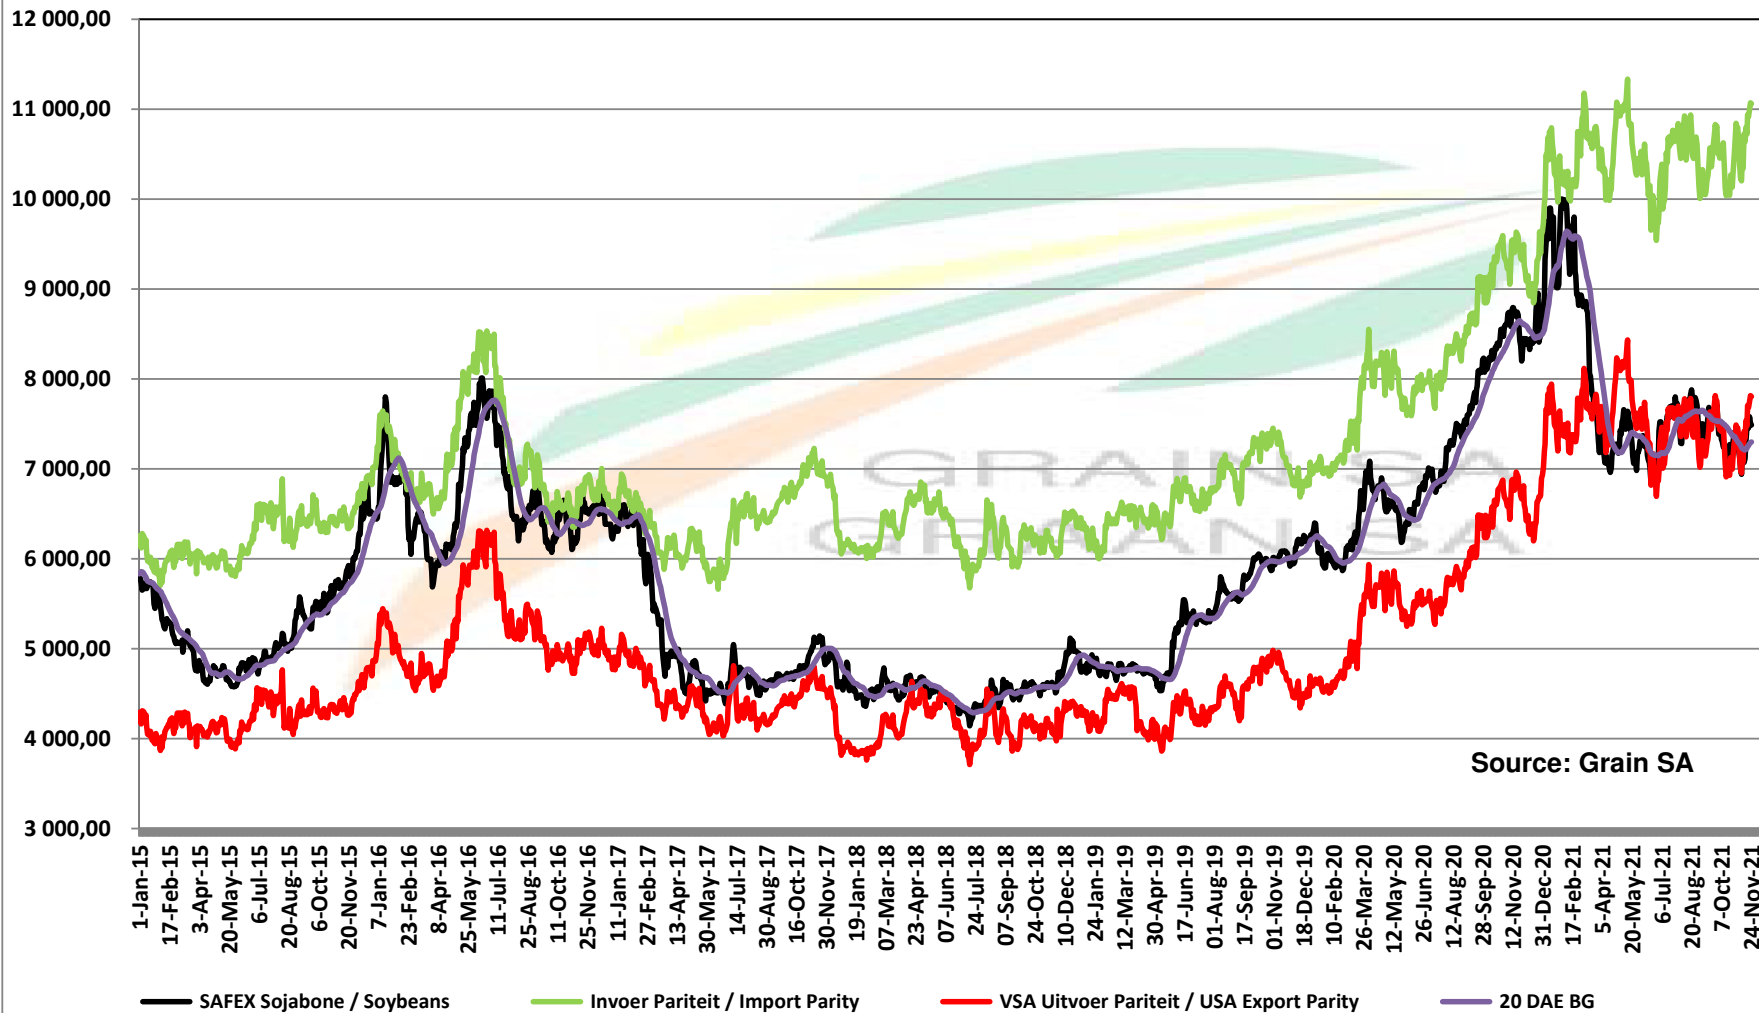

PRICES OF SOYBEAN SEED DELIVERED IN RANDFONTEIN PRYSE VAN SOJABOONSAAD GELEWER IN RANDFONTEIN