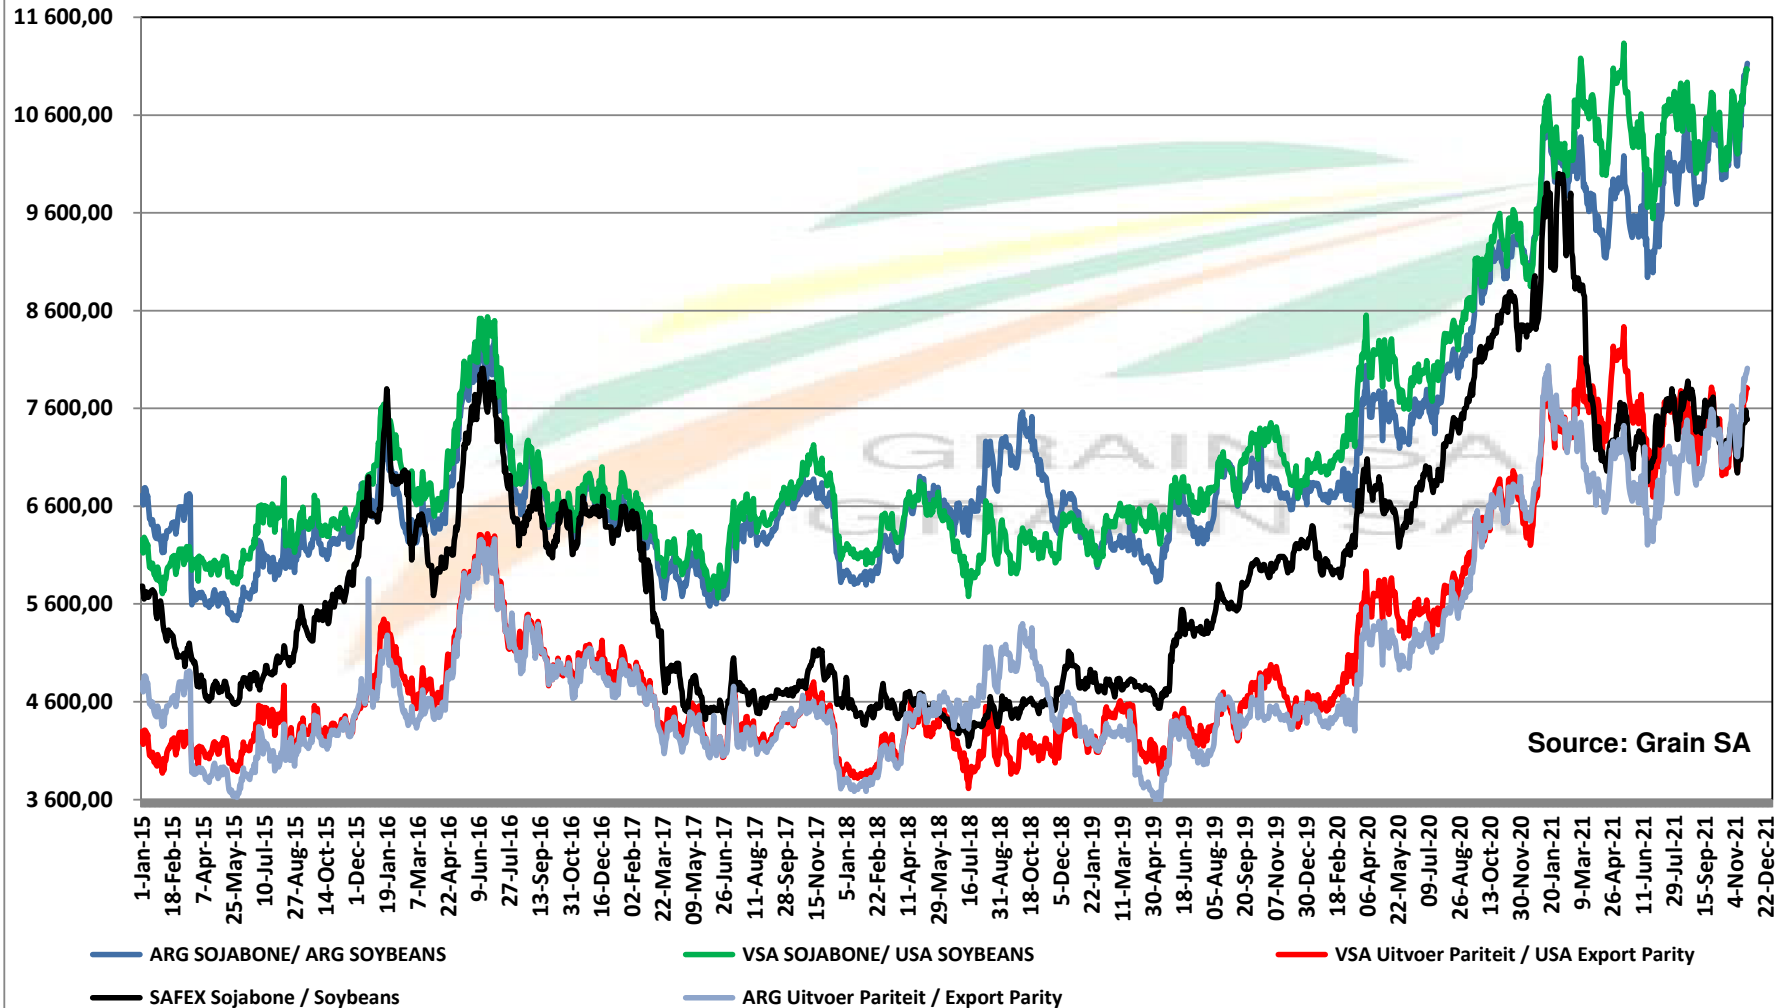

PRICES OF EU SUNFLOWER SEED DELIVERED IN RANDFONTEIN PRYSE VAN EU SONNEBLOMSAAD GELEWER IN RANDFONTEIN

PRICES OF EU SUNFLOWER SEED DELIVERED IN RANDFONTEIN PRYSE VAN EU SONNEBLOMSAAD GELEWER IN RANDFONTEIN

PRICES OF SOYBEAN SEED DELIVERED IN RANDFONTEIN PRYSE VAN SOJABOONSAAD GELEWER IN RANDFONTEIN

PRICES OF ARGENTINIAN SOYBEAN SEED DELIVERED IN RANDFONTEIN PRYSE VAN ARGENTYNSE SOJABOONSAAD GELEWER IN RANDFONTEIN