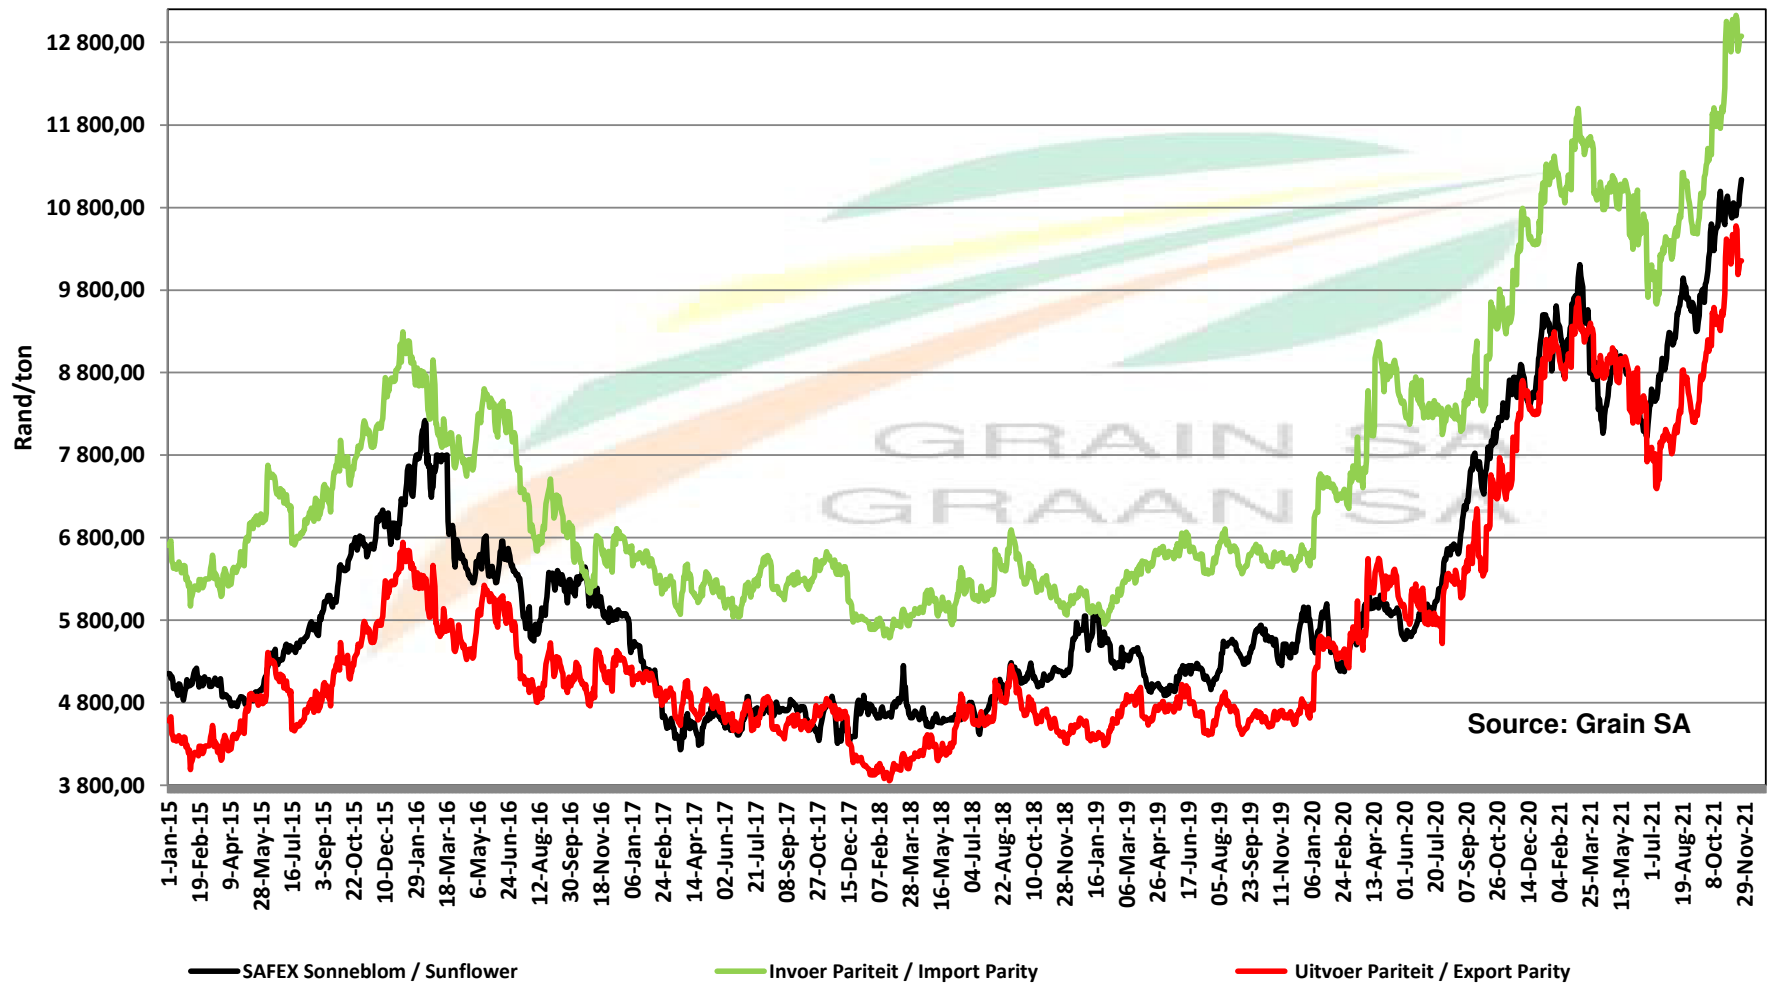

PRICES OF EU SUNFLOWER SEED DELIVERED IN RANDFONTEIN PRYSE VAN EU SONNEBLOMSAAD GELEWER IN RANDFONTEIN

PRICES OF EU SUNFLOWER SEED DELIVERED IN RANDFONTEIN PRYSE VAN EU SONNEBLOMSAAD GELEWER IN RANDFONTEIN