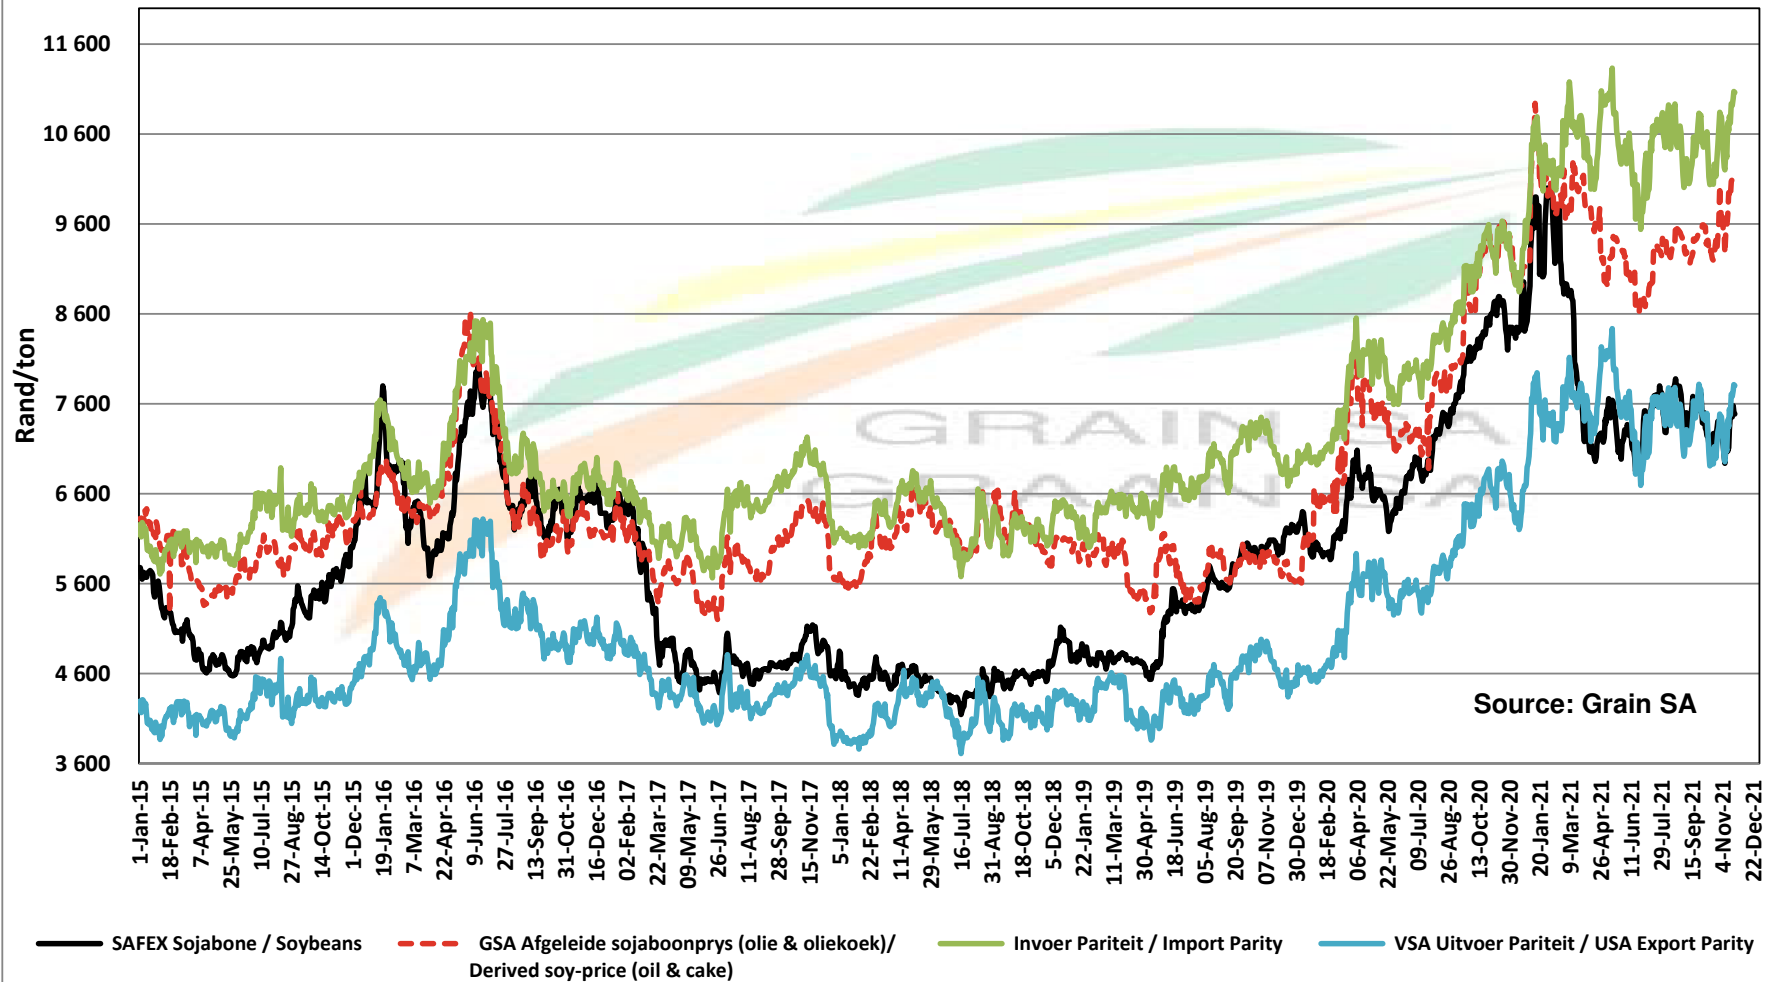

PRICES OF DERIVED SOYBEAN DELIVERED IN RANDFONTEIN PRYSE VAN AFGELEIDE SOJABONE GELEWER IN RANDFONTEIN