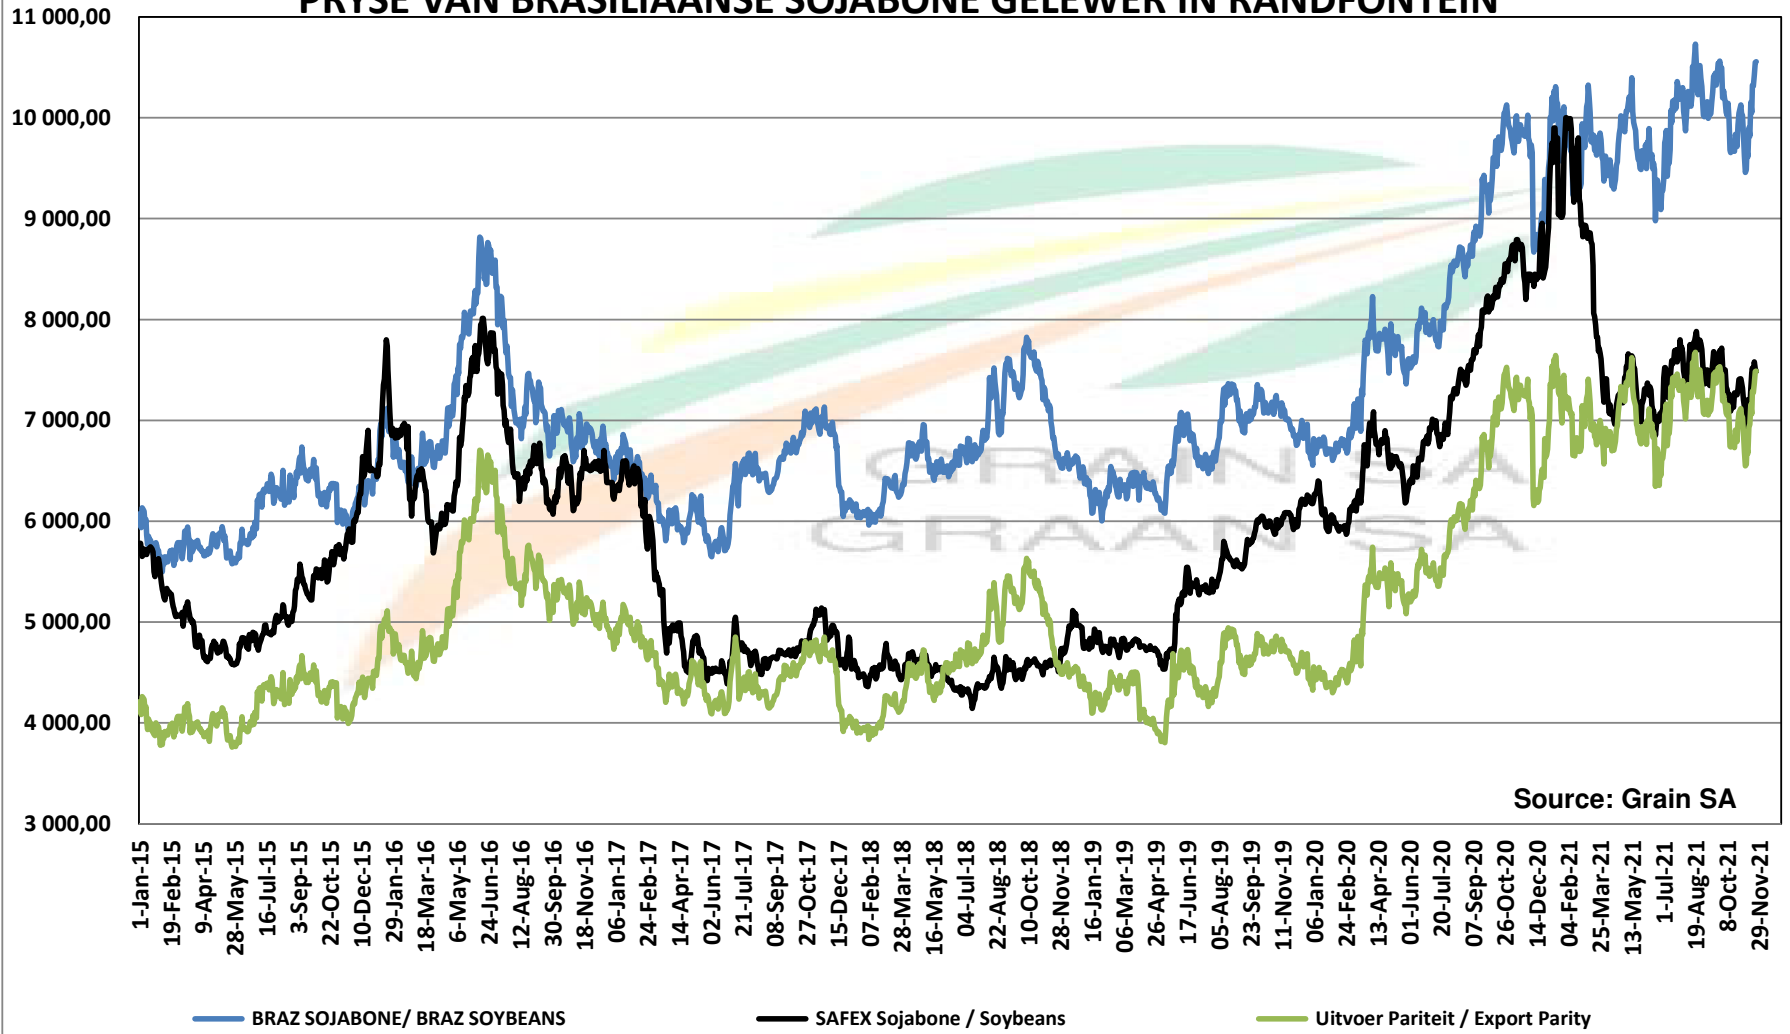

PRICES OF BRAZILIAN SOYBEAN DELIVERED IN RANDFONTEIN PRYSE VAN BRASILIAANSE SOJABONE GELEWER IN RANDFONTEIN

Source: Grain SA