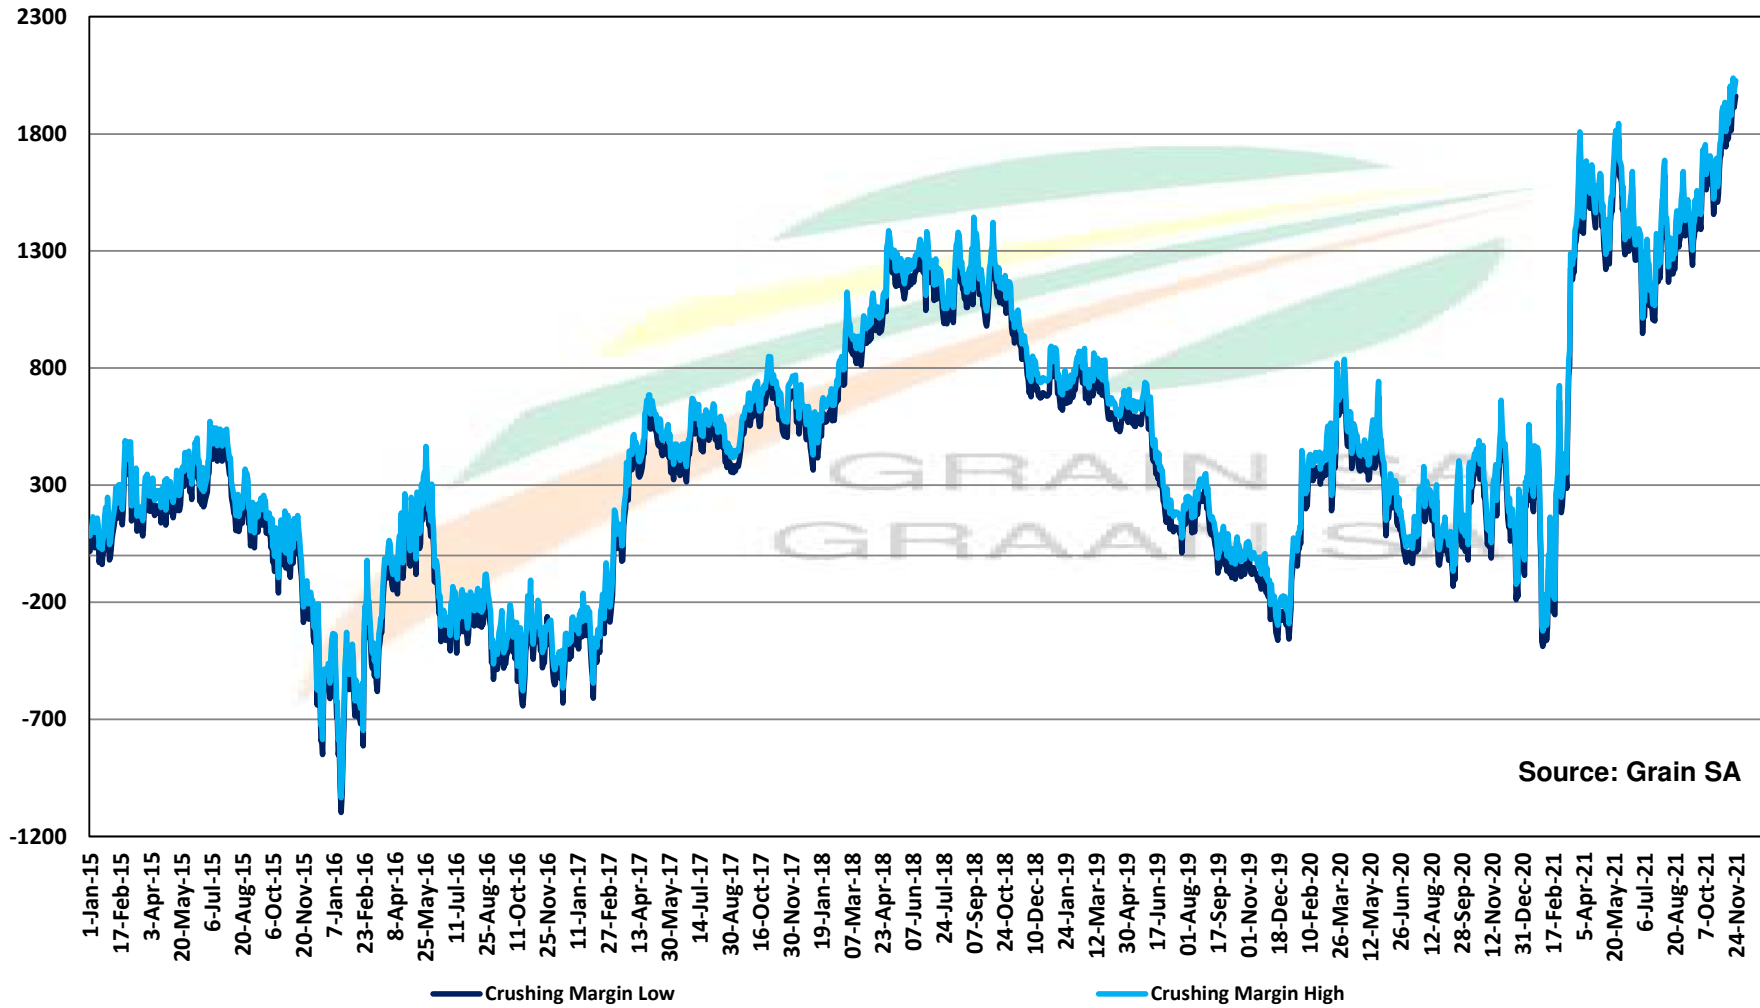

PRICES OF SOYBEAN CRUSHING MARGIN PRYSE VAN SOJABOON PERSMARGE