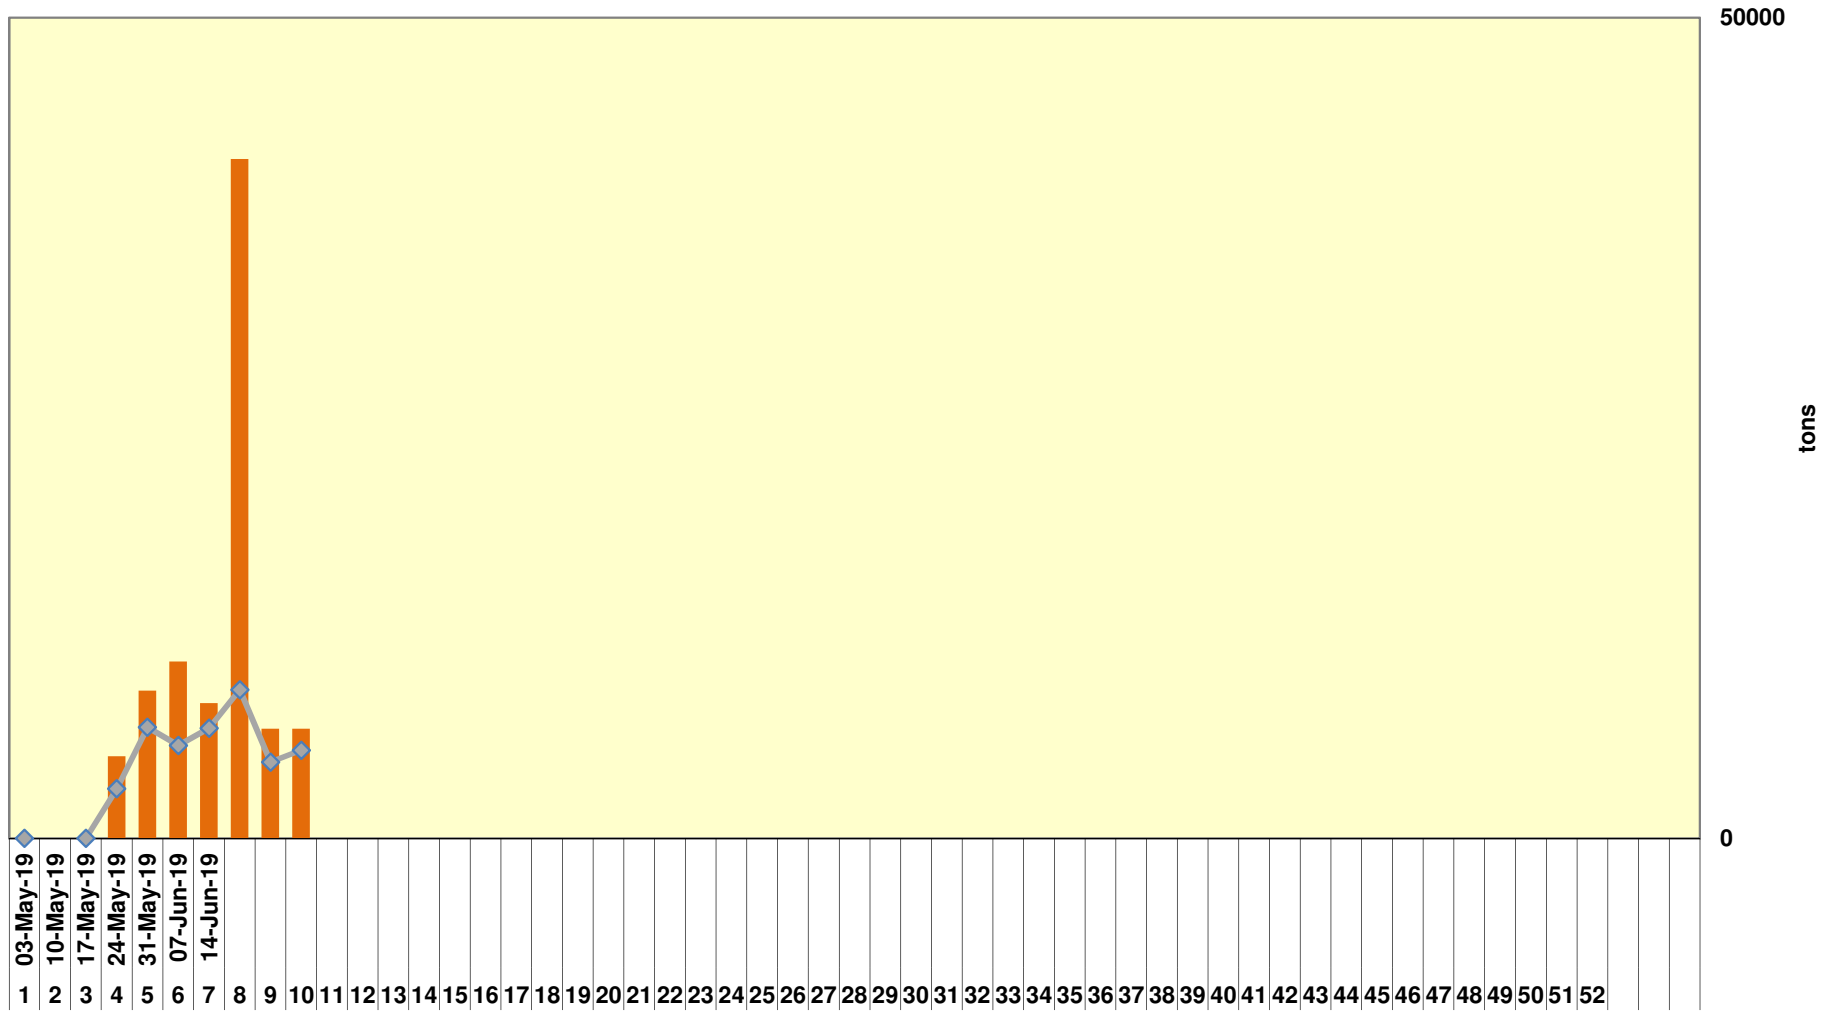

Cumulative Exports of Yellow Maize for 2017/18

■ SAGIS: WEEKLIJKE INVOERE EN UITVOERE 2019/20 BemarKingseizoen
◆ SAGIS: WEEKLIJKE INVOERE EN UITVOERE 2018/19 BemarKingseizoen