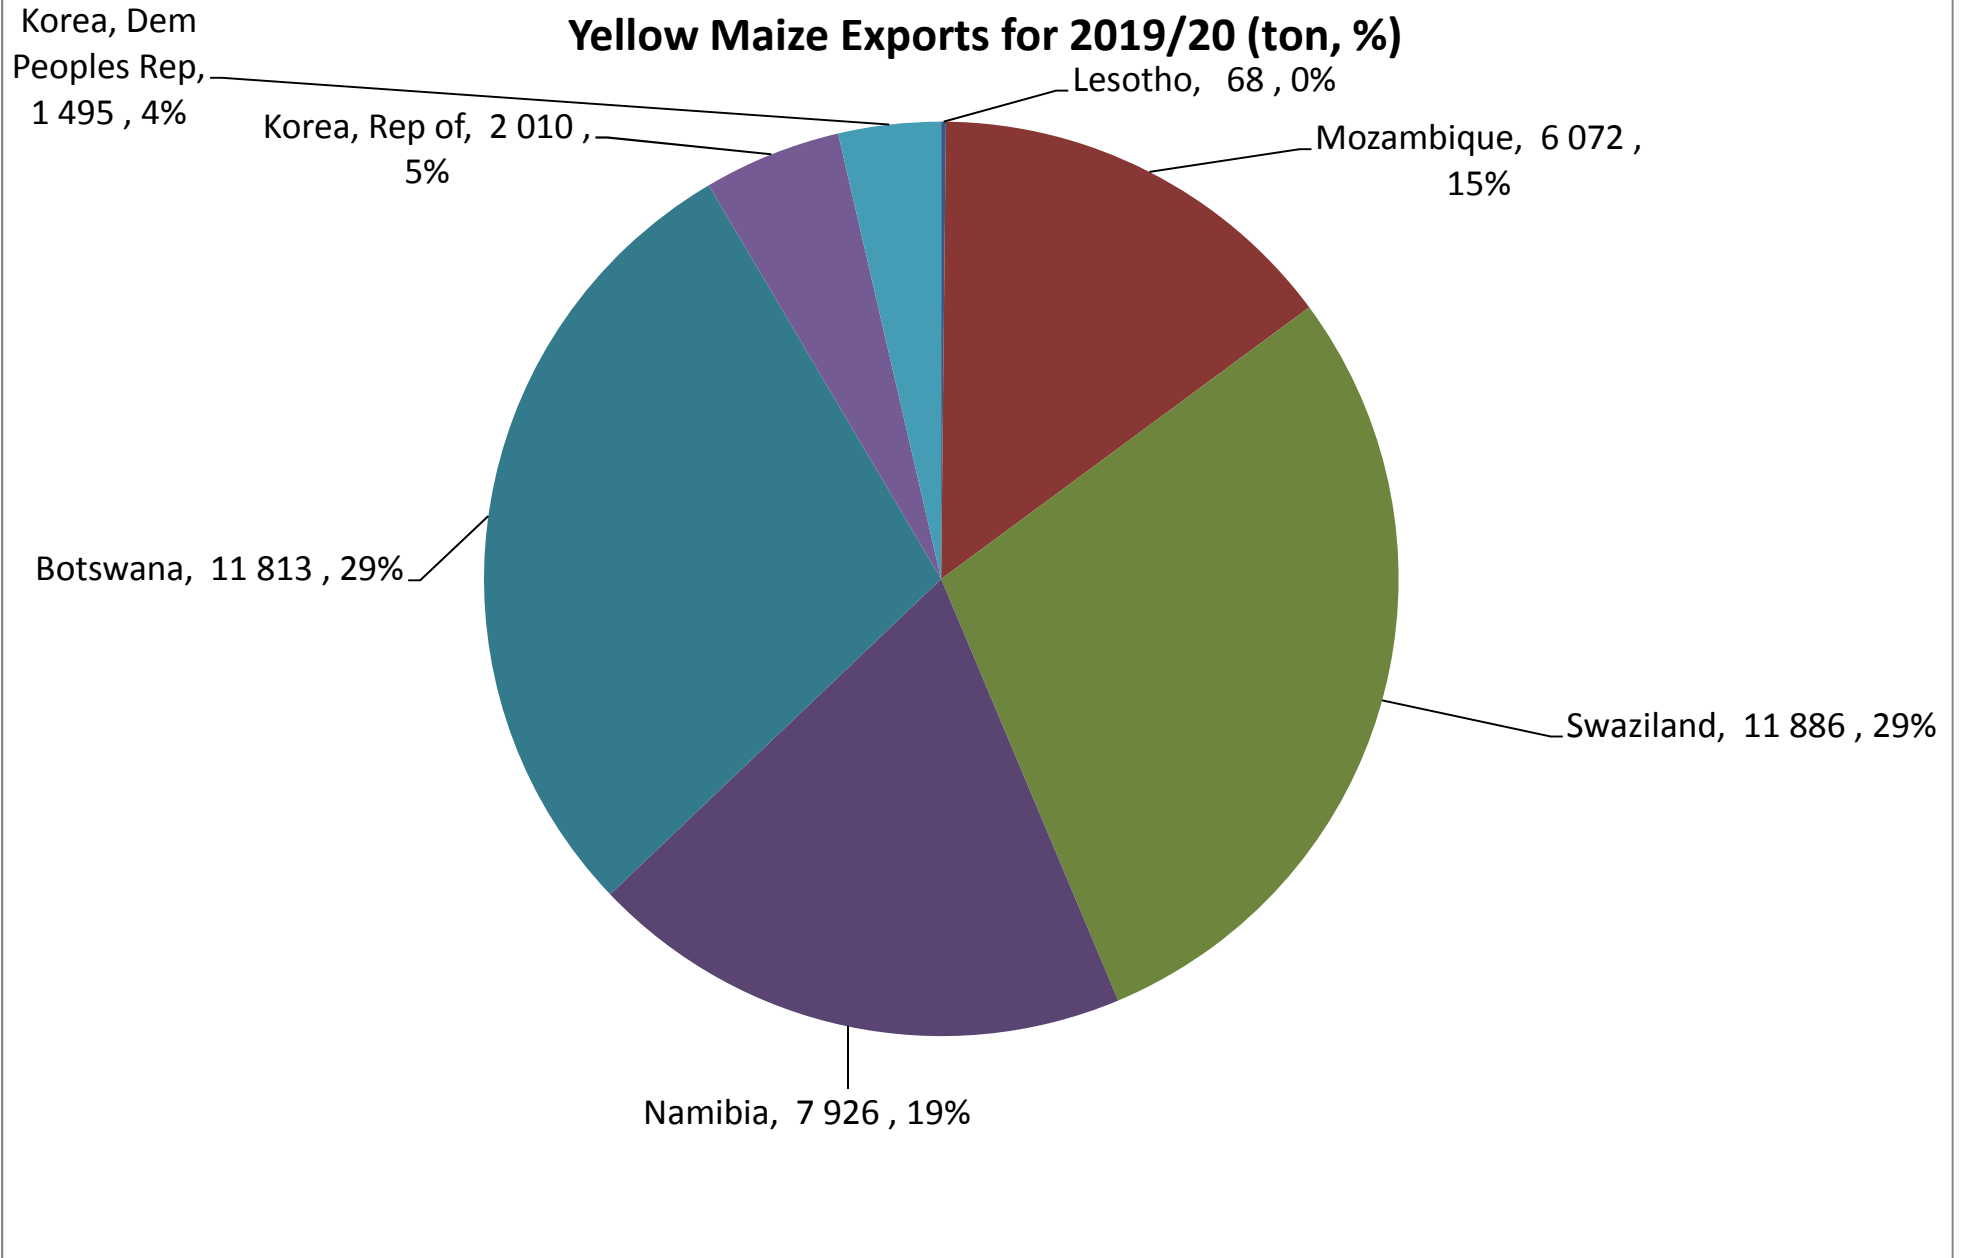

### Yellow Maize Exports for 2019/20 (ton, %)