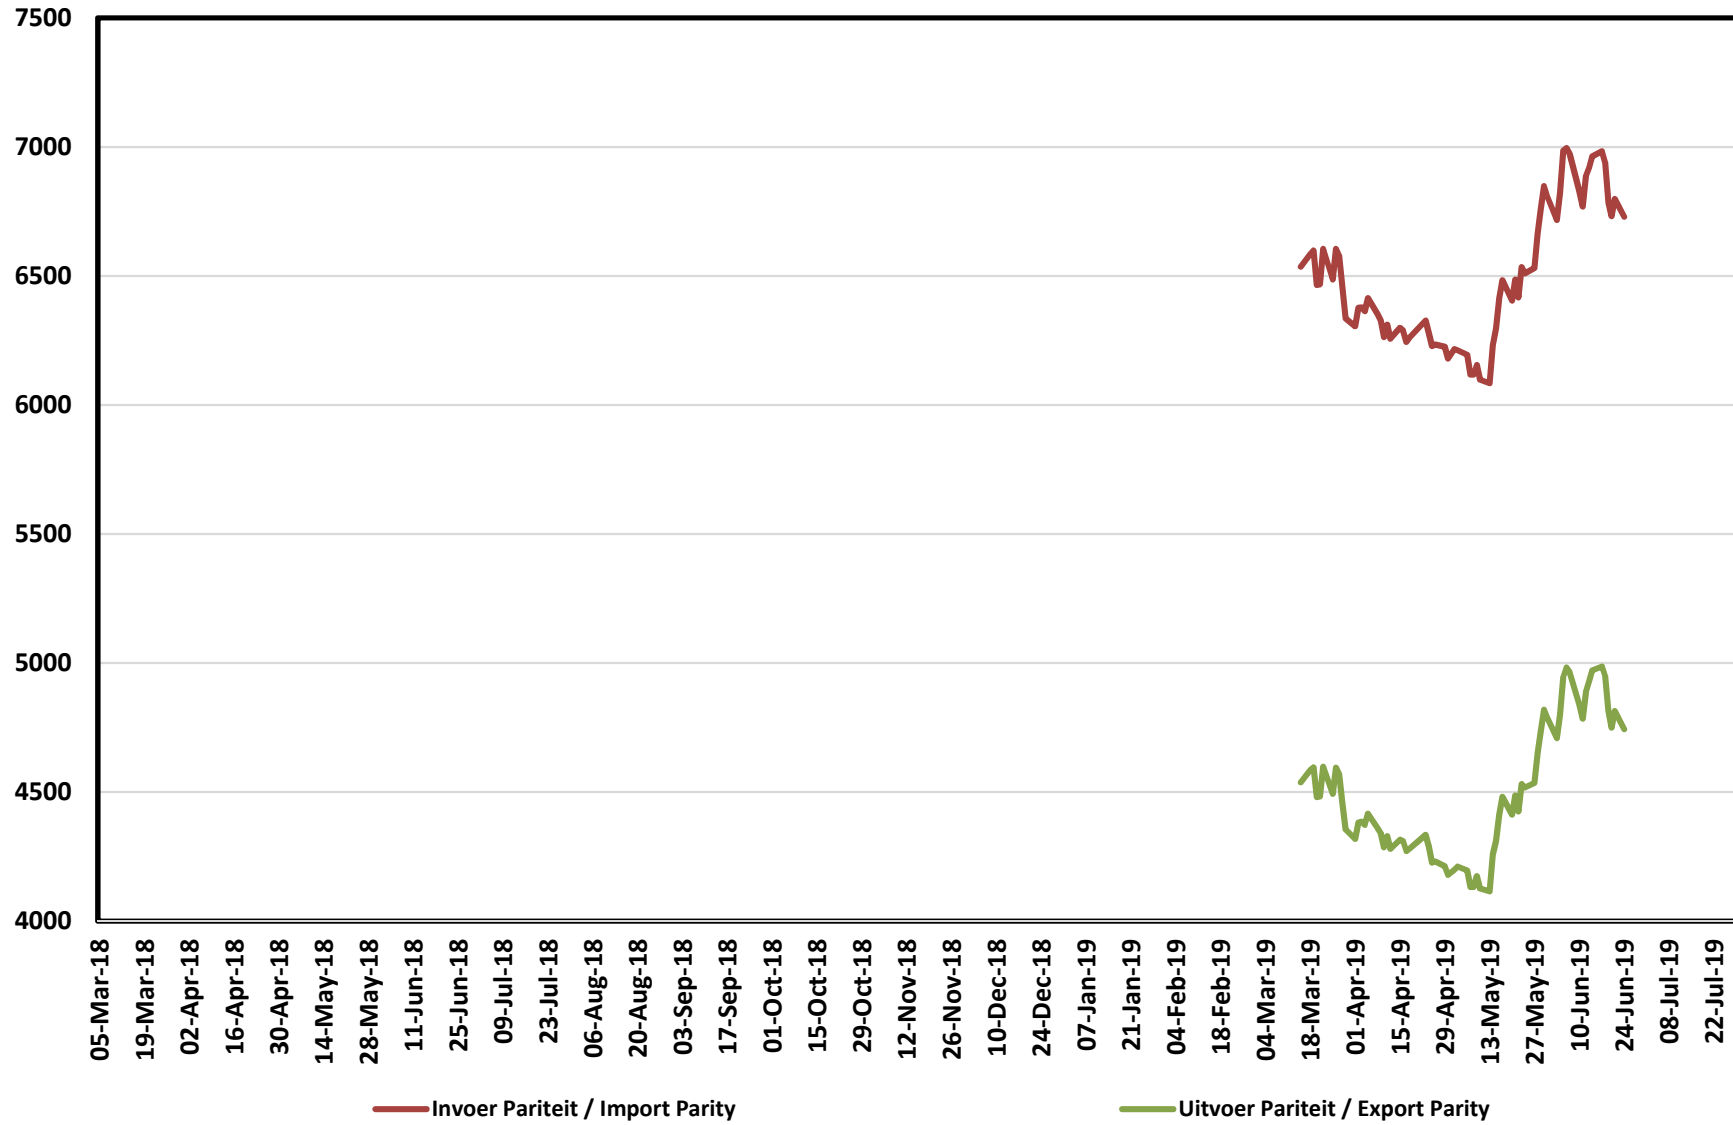

PRICES OF SOYBEAN SEED DELIVERED IN RANDFONTEIN MAY 2019
PRYSE VAN SOJABOONSAAD GELEWER IN RANDFONTEIN MAY 2019