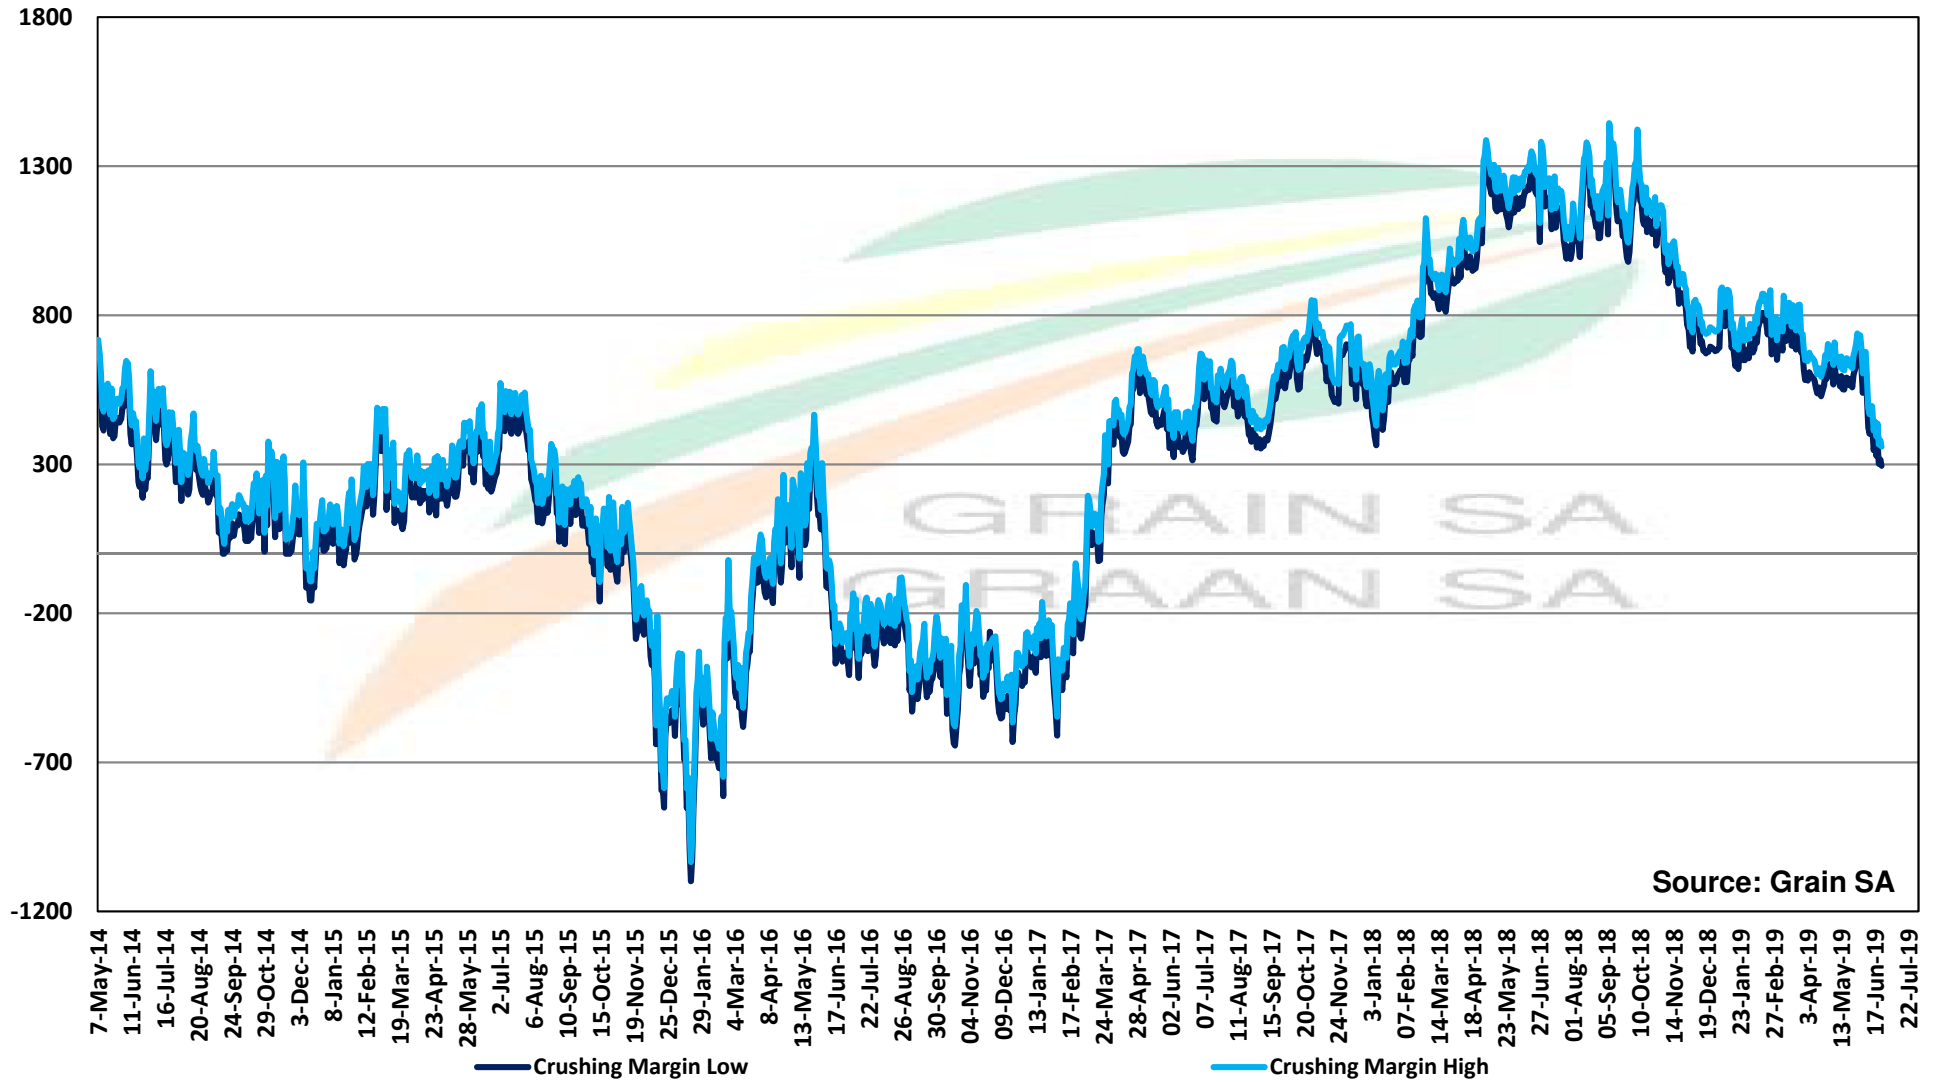

PRICES OF SOYBEAN CRUSHING MARGIN PRYSE VAN SOJABOON PERSMARGE

Source: Grain SA