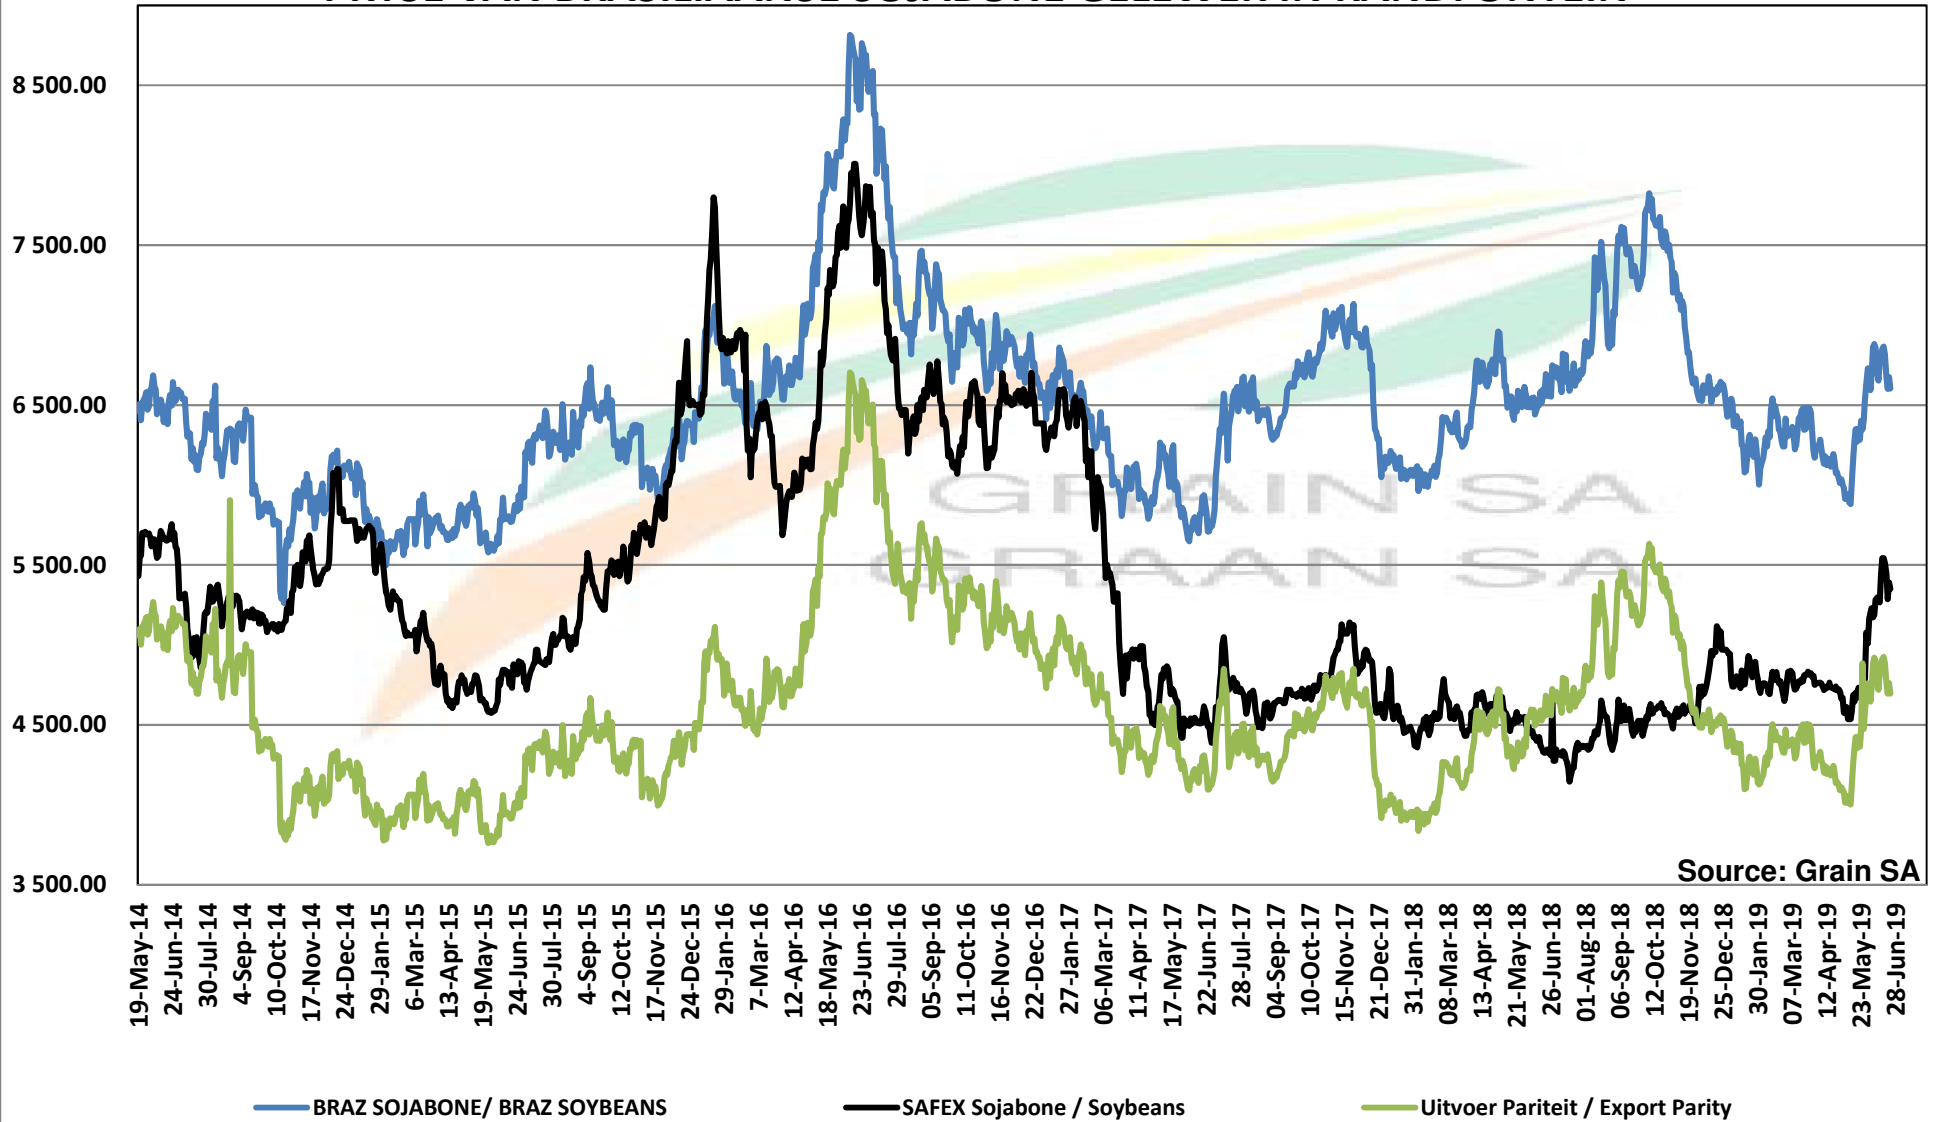

PRICES OF BRAZILIAN SOYBEAN DELIVERED IN RANDFONTEIN
PRYSE VAN BRASILIAANSE SOJABONE GELEWER IN RANDFONTEIN