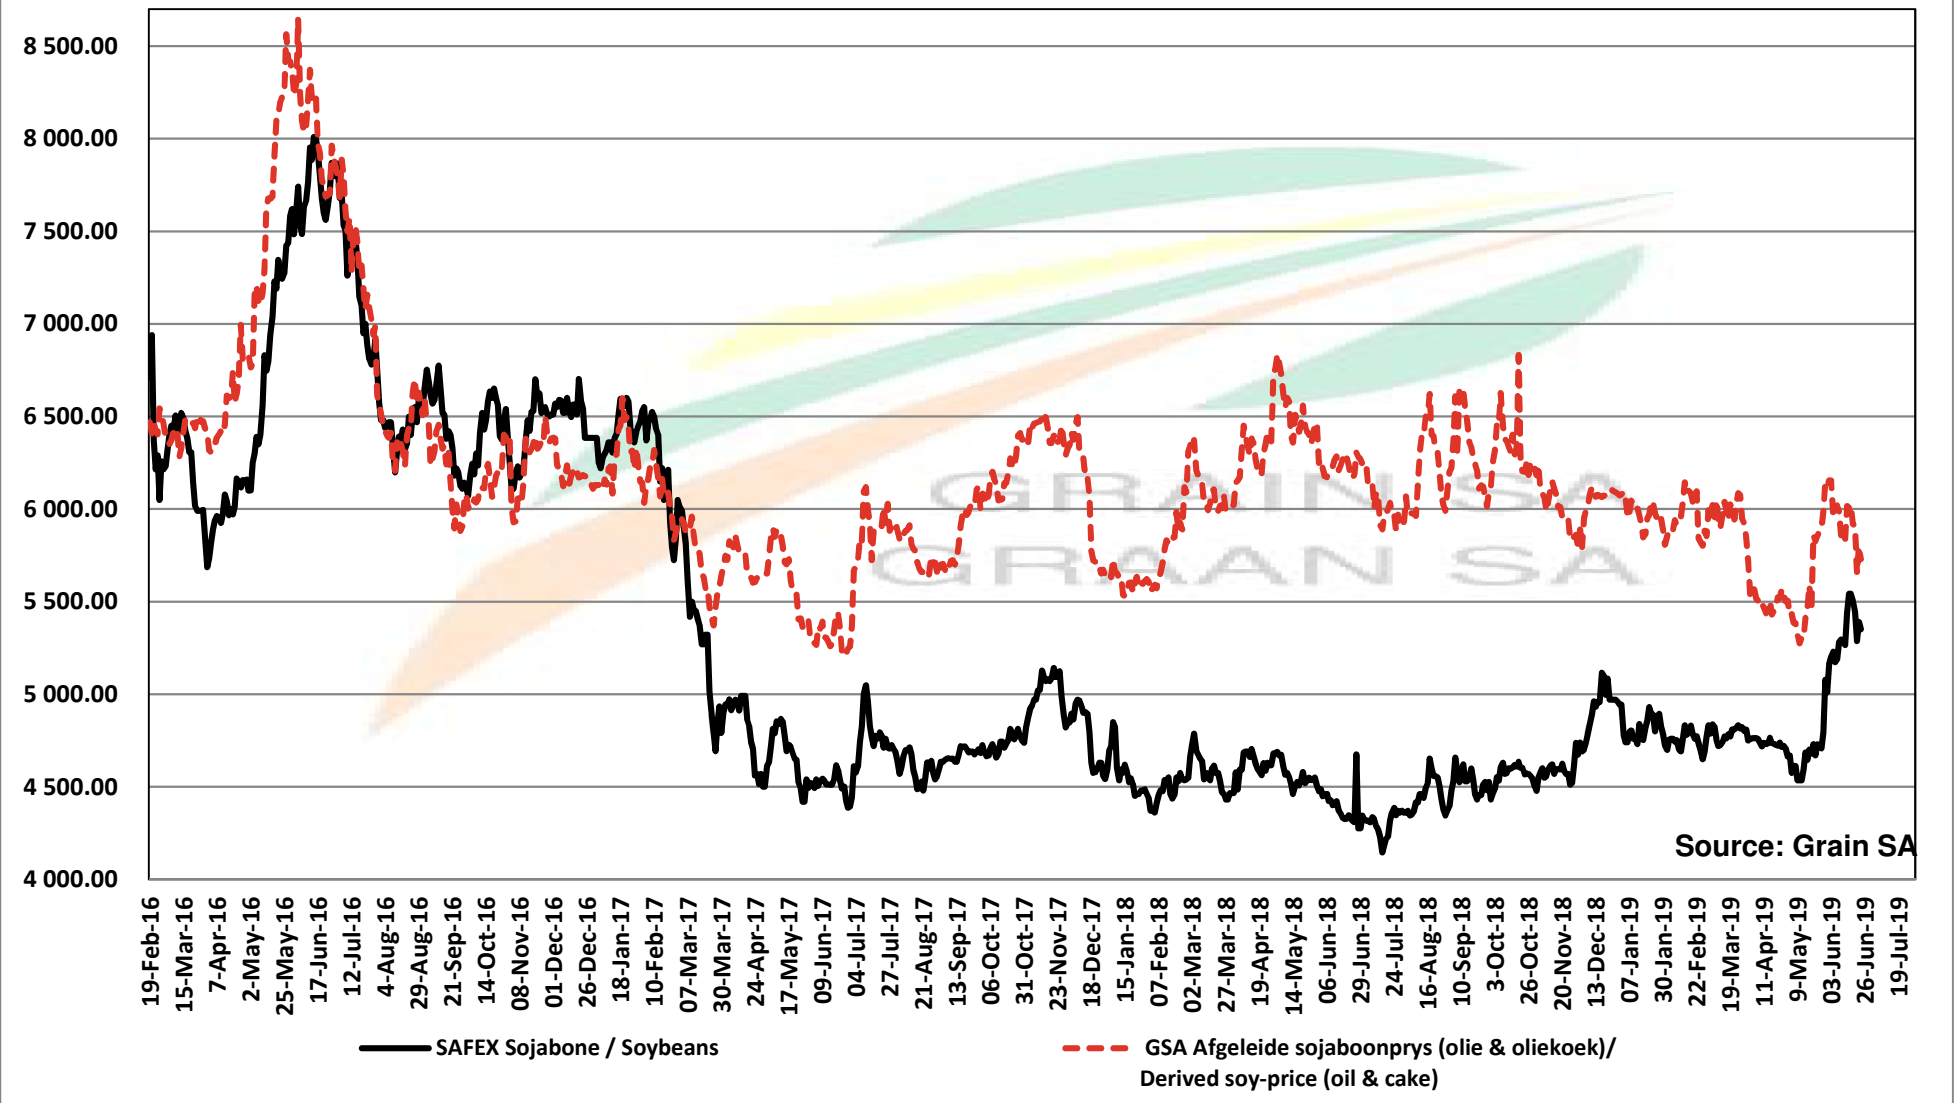

PRICES OF DERIVED SOYBEAN DELIVERED IN RANDFONTEIN PRYSE VAN AFGELEIDE SOJABONE GELEWER IN RANDFONTEIN

Source: Grain SA