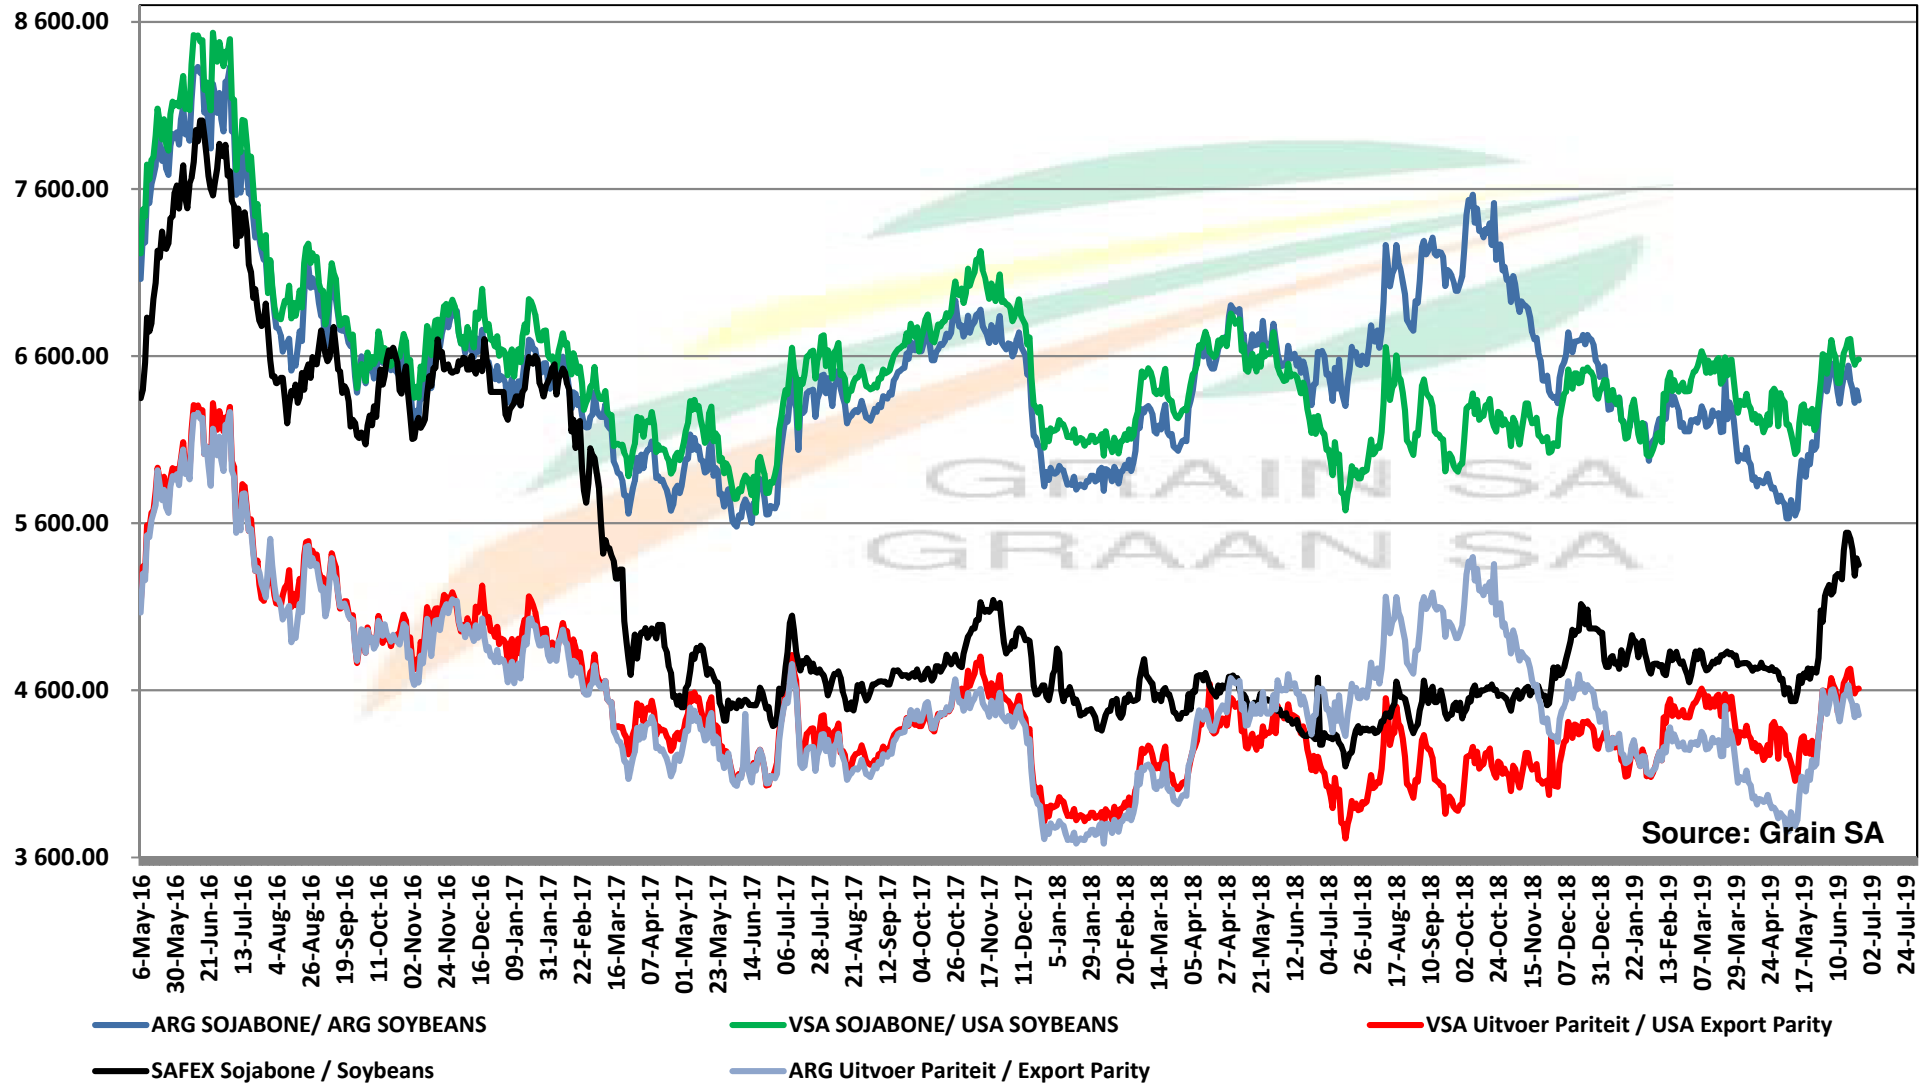

PRICES OF EU SUNFLOWER SEED DELIVERED IN RANDFONTEIN PRYSE VAN EU SONNEBLOMSAAD GELEWER IN RANDFONTEIN

PRICES OF EU SUNFLOWER SEED DELIVERED IN RANDFONTEIN PRYSE VAN EU SONNEBLOMSAAD GELEWER IN RANDFONTEIN

Source: Grain SA

PRICES OF SOYBEAN SEED DELIVERED IN RANDFONTEIN PRYSE VAN SOJABOONSAAD GELEWER IN RANDFONTEIN

Source: Grain SA

PRICES OF ARGENTINIAN SOYBEAN SEED DELIVERED IN RANDFONTEIN PRYSE VAN ARGENTYNSE SOJABOONSAAD GELEWER IN RANDFONTEIN