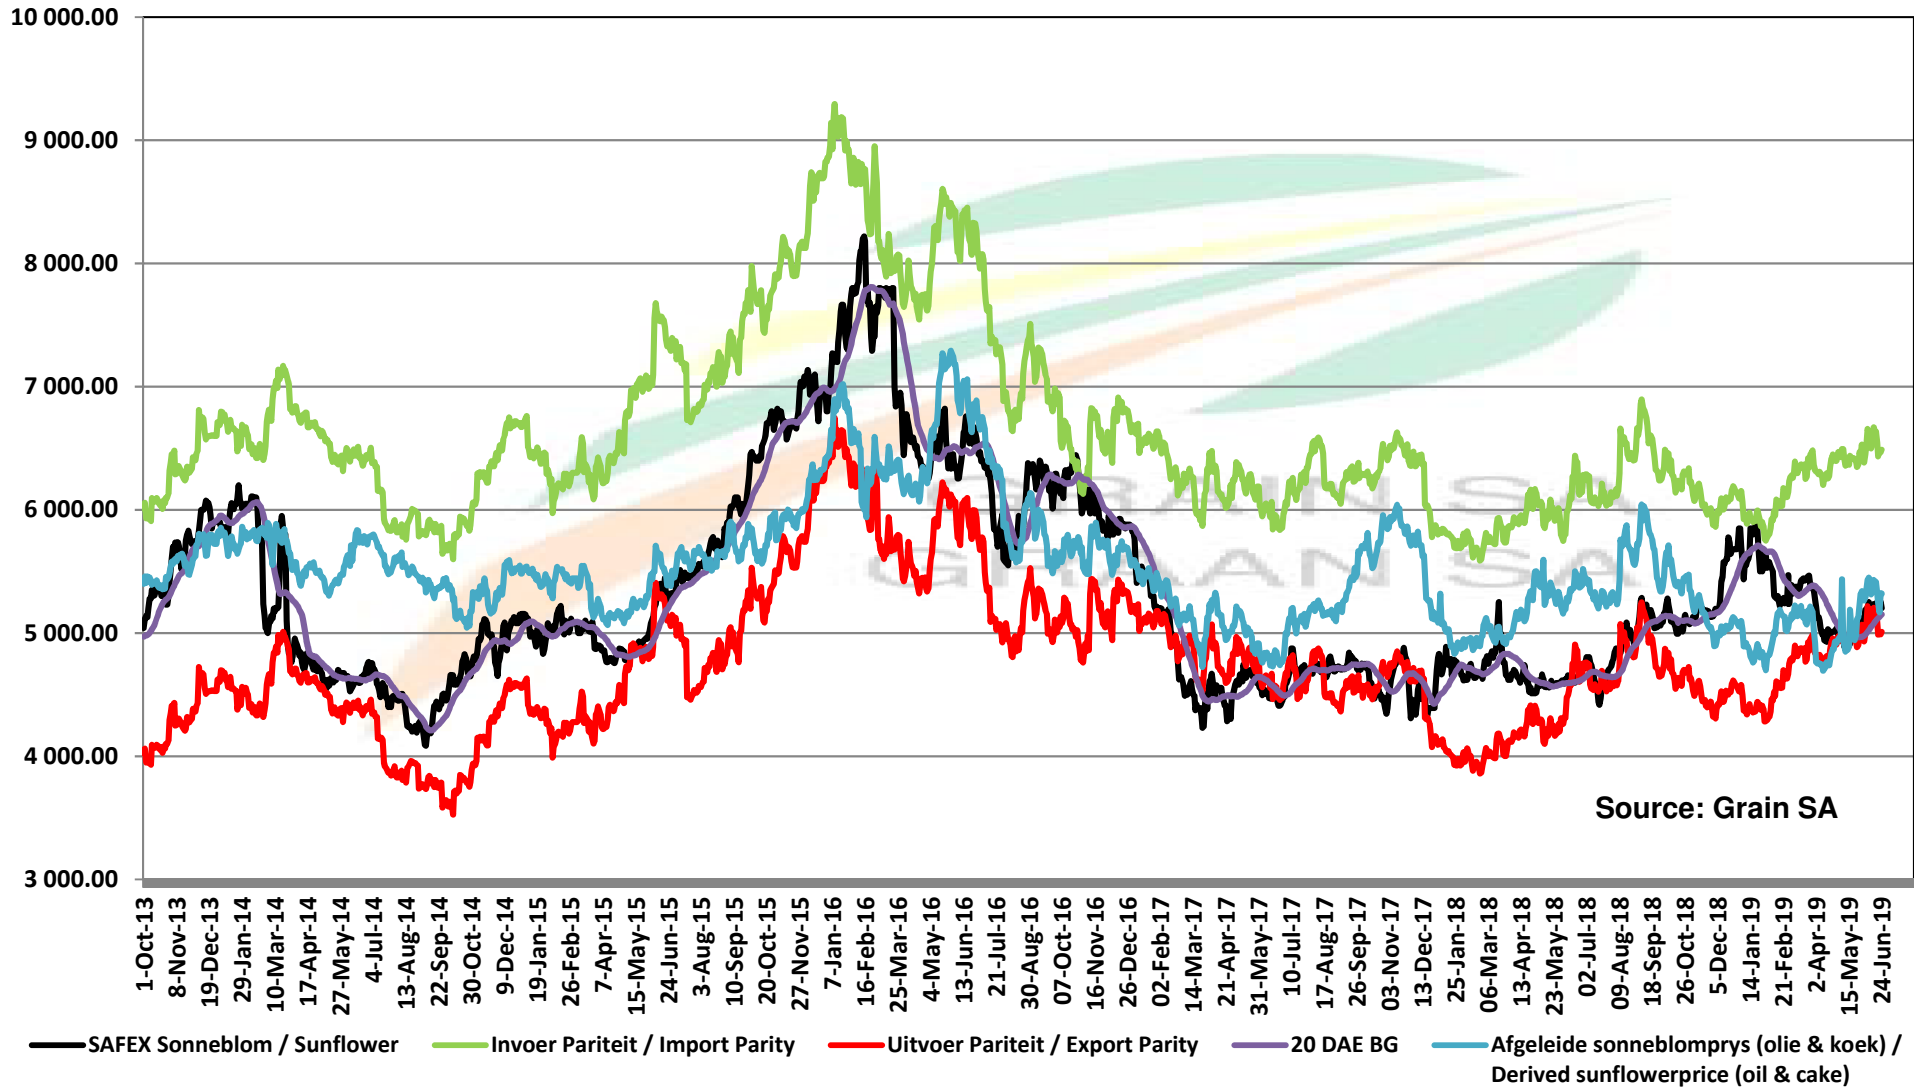

PRICES OF EU SUNFLOWER SEED DELIVERED IN RANDFONTEIN PRYSE VAN EU SONNEBLOMSAAD GELEWER IN RANDFONTEIN

PRICES OF EU SUNFLOWER SEED DELIVERED IN RANDFONTEIN PRYSE VAN EU SONNEBLOMSAAD GELEWER IN RANDFONTEIN