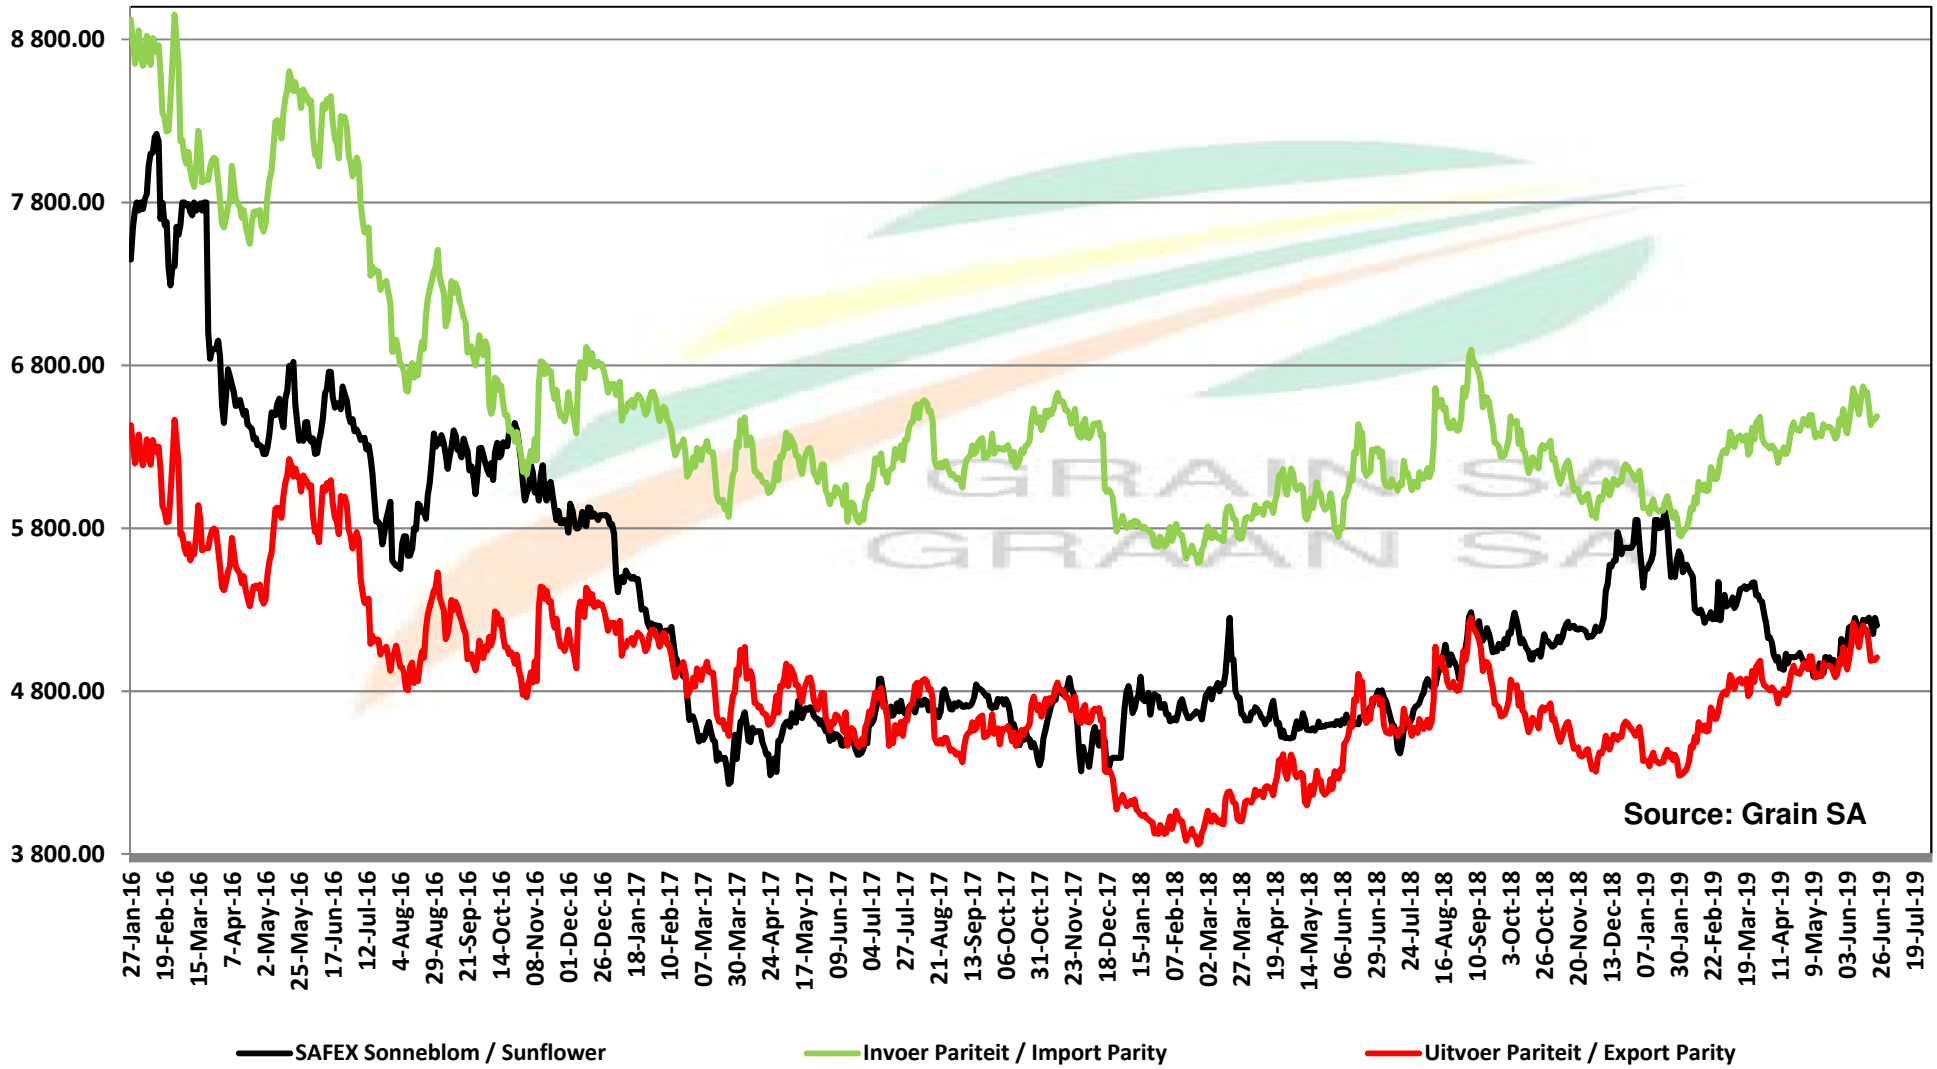

PRICES OF EU SUNFLOWER SEED DELIVERED IN RANDFONTEIN PRYSE VAN EU SONNEBLOMSAAD GELEWER IN RANDFONTEIN

PRICES OF EU SUNFLOWER SEED DELIVERED IN RANDFONTEIN PRYSE VAN EU SONNEBLOMSAAD GELEWER IN RANDFONTEIN