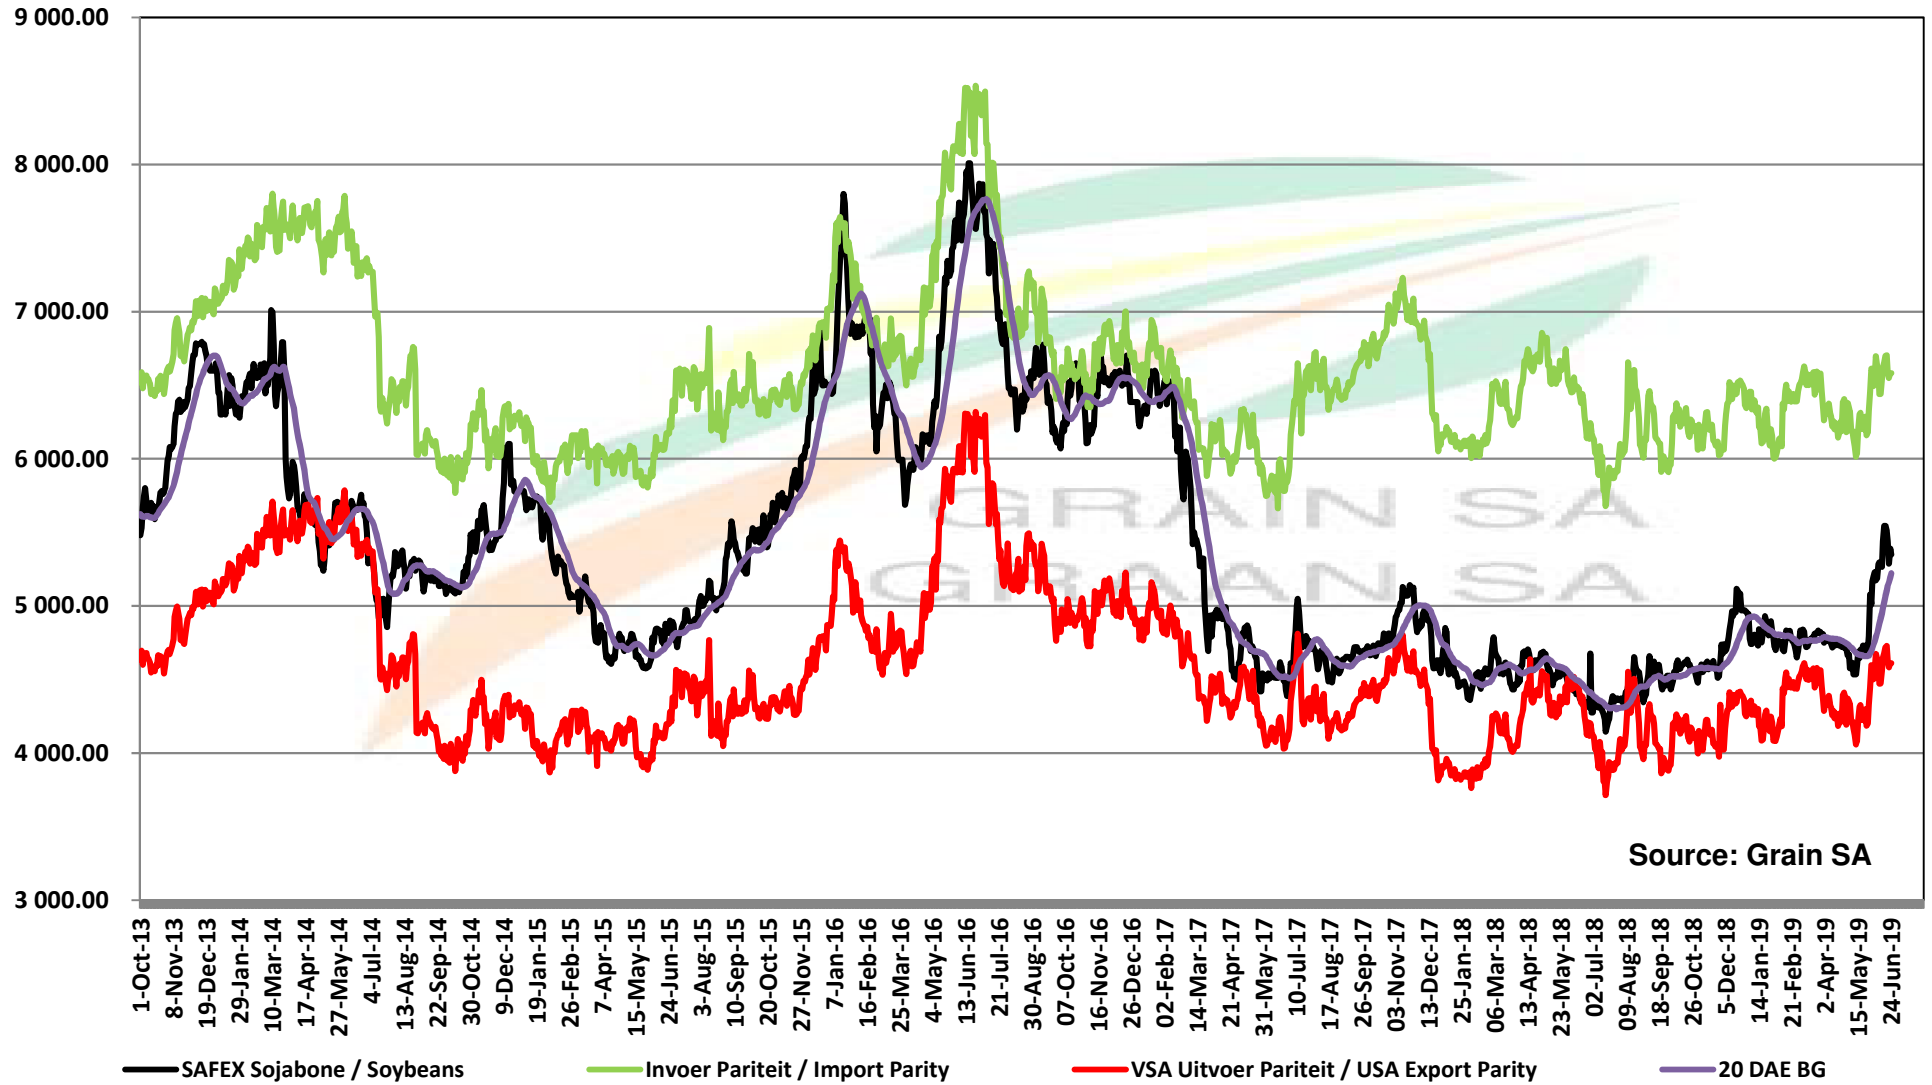

PRICES OF SOYBEAN SEED DELIVERED IN RANDFONTEIN PRYSE VAN SOJABOONSAAD GELEWER IN RANDFONTEIN

Source: Grain SA