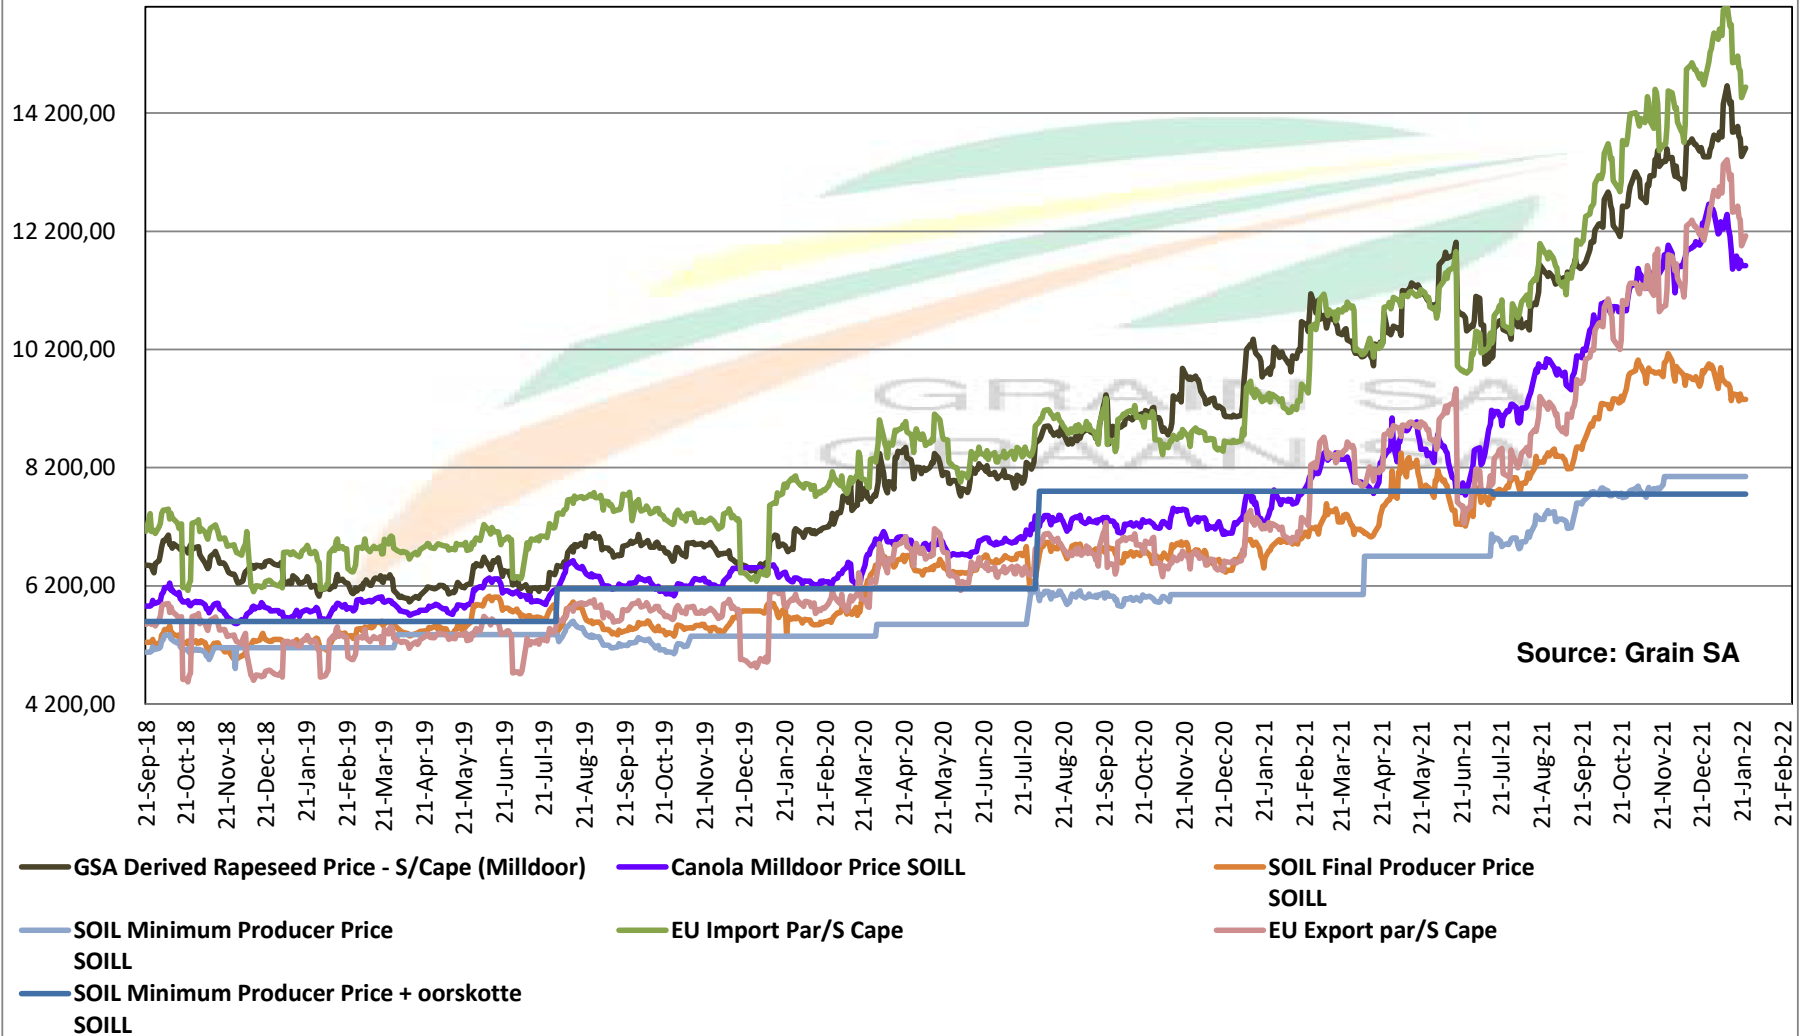

PRICES OF DERIVED SOYBEAN DELIVERED IN RANDFONTEIN PRYSE VAN AFGELEIDE SOJABONE GELEWER IN RANDFONTEIN

PRICES OF SOYBEAN CRUSHING MARGIN PRYSE VAN SOJABOON PERSMARGE

PRICES OF BRAZILIAN SOYBEAN DELIVERED IN RANDFONTEIN PRYSE VAN BRASILIAANSE SOJABONE GELEWER IN RANDFONTEIN

Source: Grain SA

Prices of Canola in the South Cape (Swellendam)
 Canolapryse in die Suid-Kaap (Swellendam)

PRICES OF PROCESSED AND GRADED USA CHOICE GRADE GROUNDNUTS (40/50) (RANDFONTEIN)
 PRYSE VAN UITGEDOP EN GESORTEERDE VSA KEURGRAAD GRONDBONE MET 'N PITGROOTTE VAN 40/50
 pitgrootte (RANDFONTEIN)