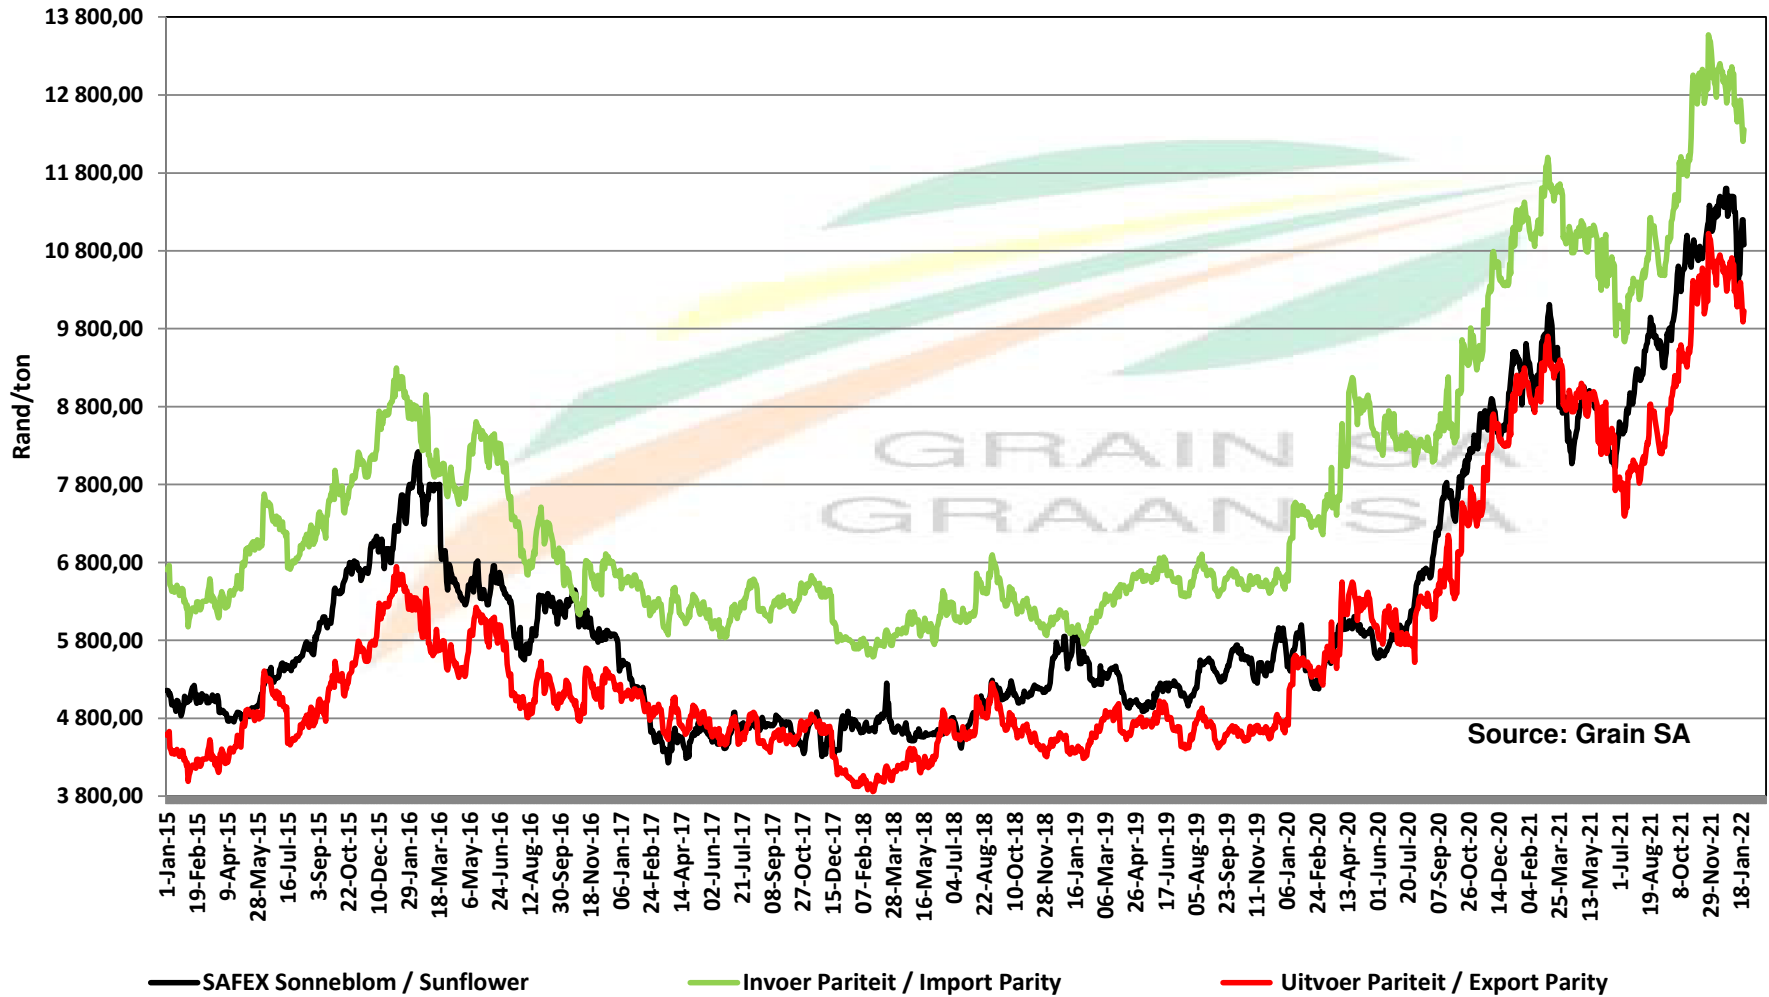

PRICES OF EU SUNFLOWER SEED DELIVERED IN RANDFONTEIN
PRYSE VAN EU SONNEBLOMSAAD GELEWER IN RANDFONTEIN

PRICES OF EU SUNFLOWER SEED DELIVERED IN RANDFONTEIN PRYSE VAN EU SONNEBLOMSAAD GELEWER IN RANDFONTEIN