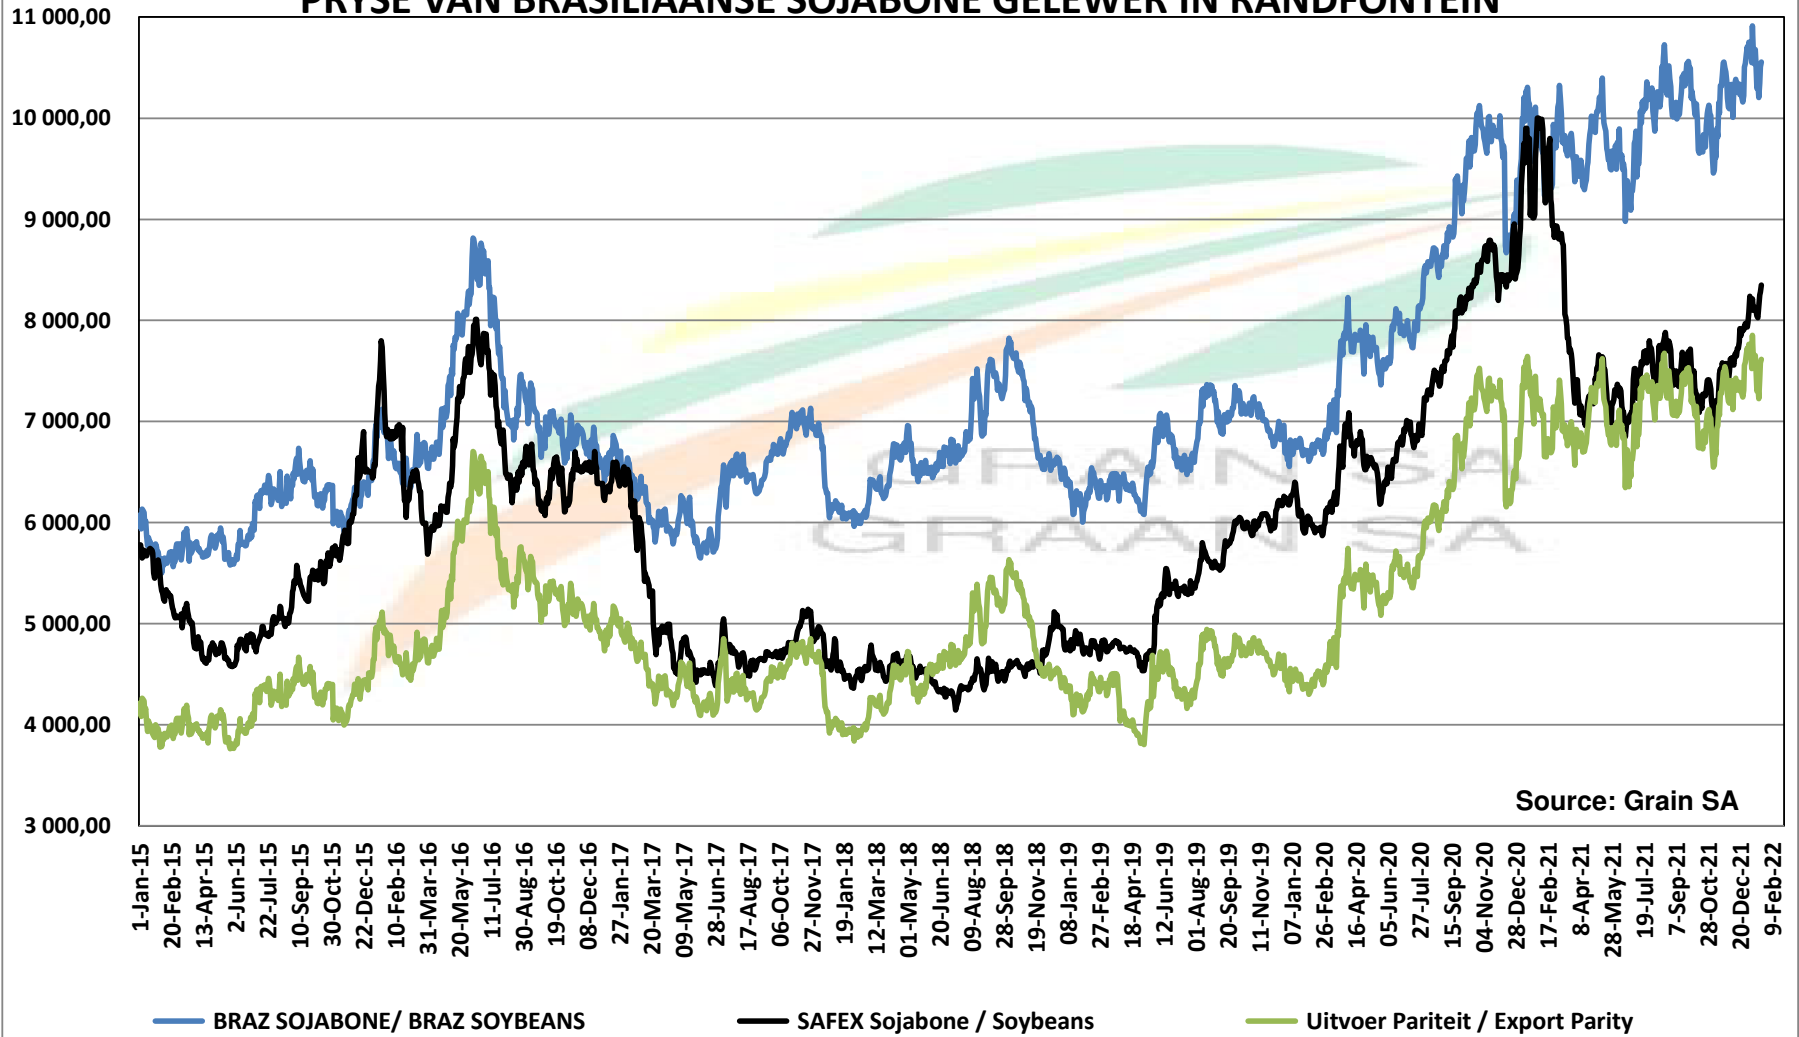

PRICES OF BRAZILIAN SOYBEAN DELIVERED IN RANDFONTEIN PRYSE VAN BRASILIAANSE SOJABONE GELEWER IN RANDFONTEIN

Source: Grain SA