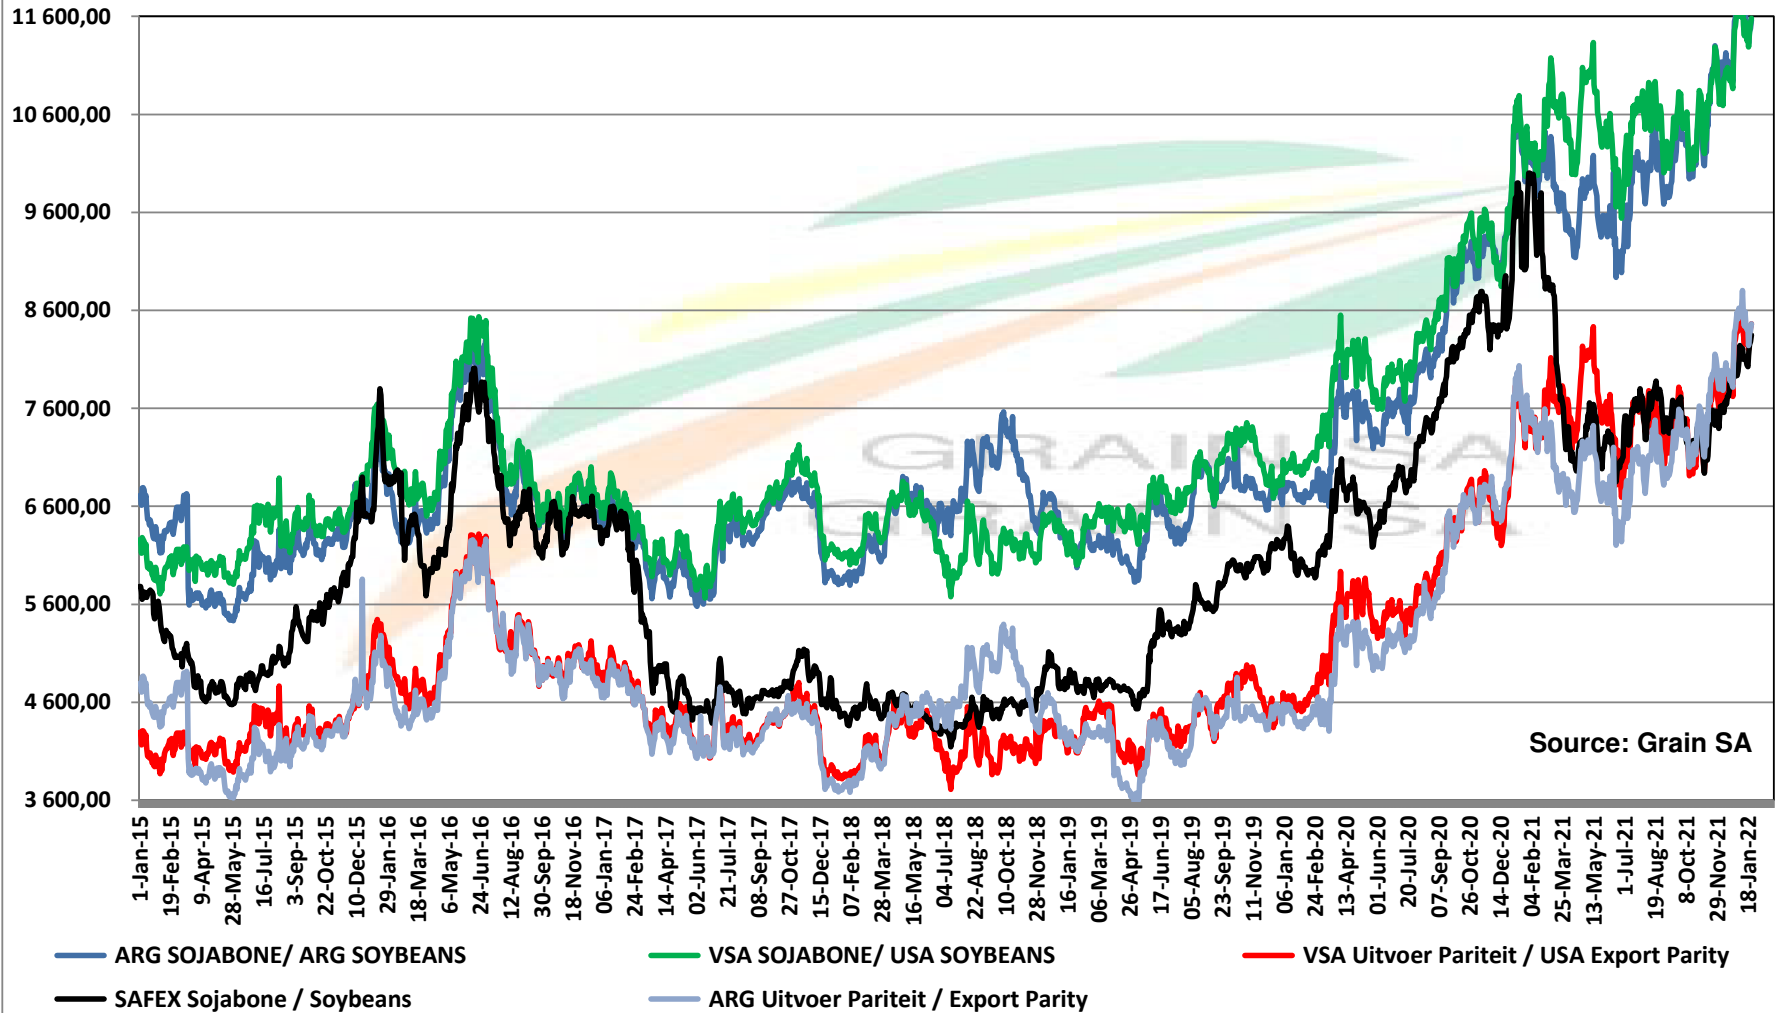

PRICES OF ARGENTINIAN SOYBEAN SEED DELIVERED IN RANDFONTEIN PRYSE VAN ARGENTYNSE SOJABOONSAAD GELEWER IN RANDFONTEIN