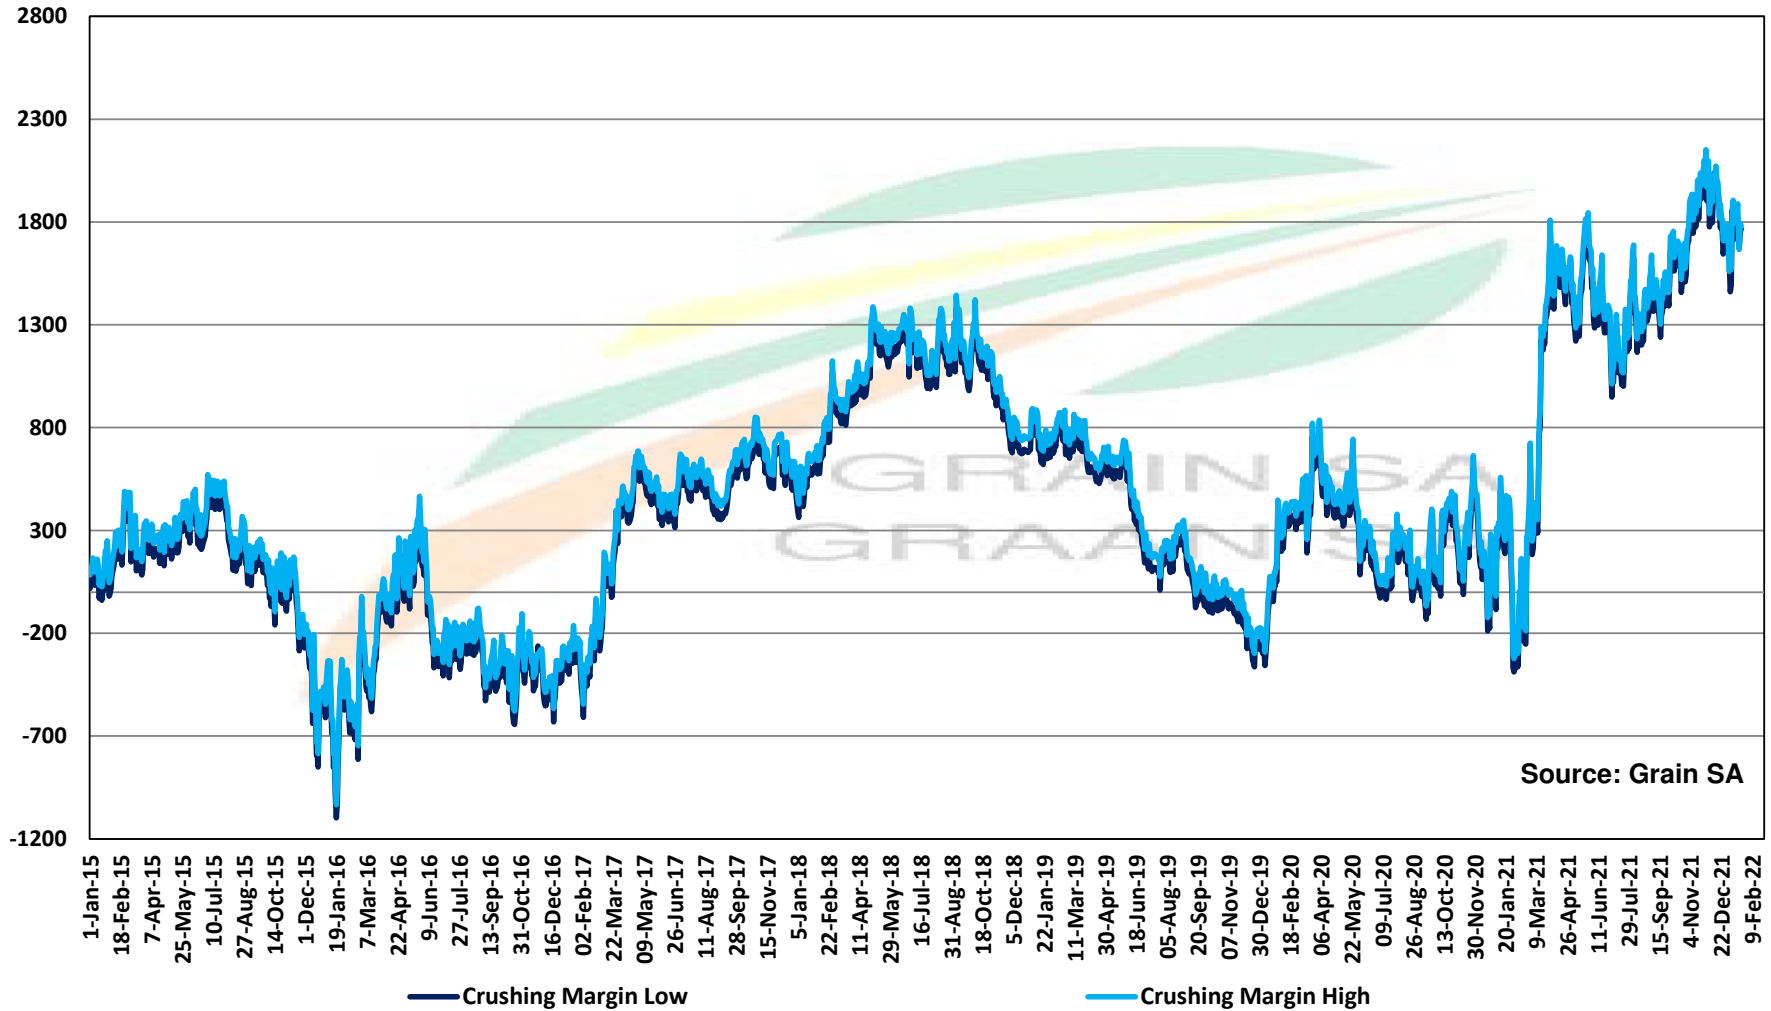

PRICES OF SOYBEAN CRUSHING MARGIN PRYSE VAN SOJABOON PERSMARGE