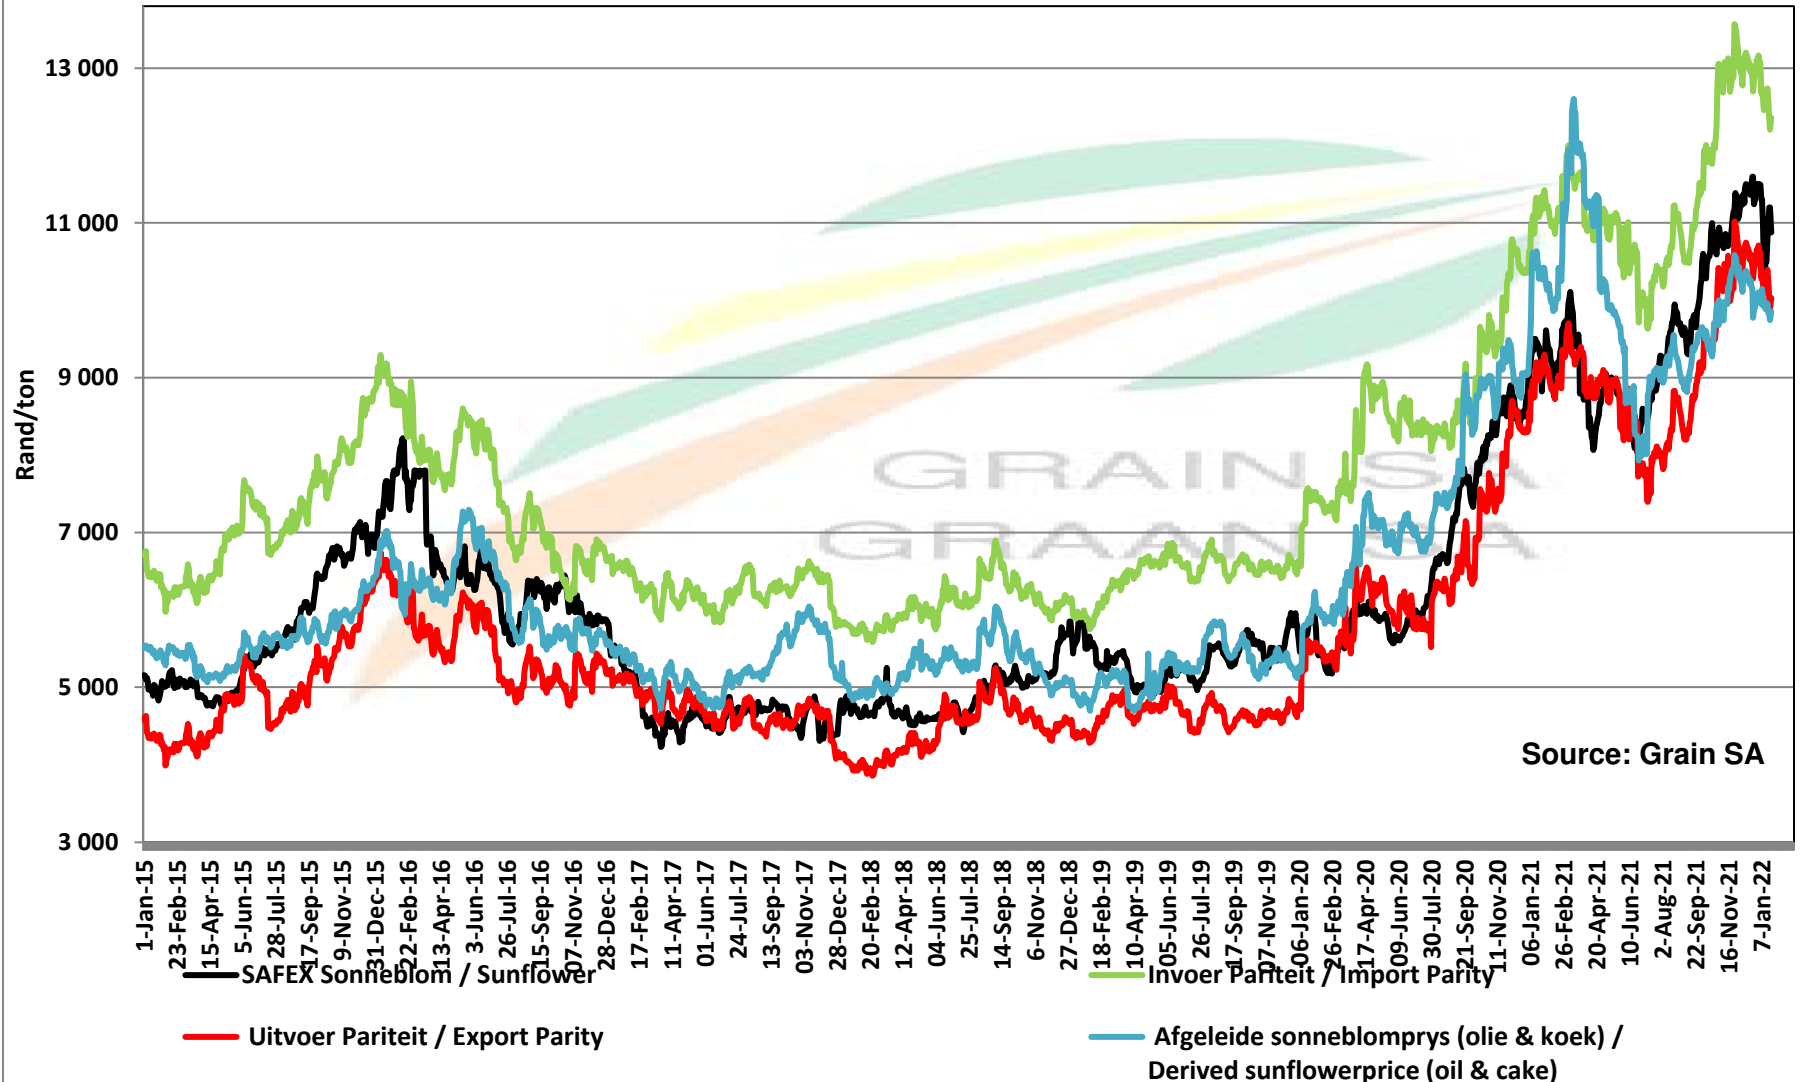

PRICES OF EU SUNFLOWER SEED DELIVERED IN RANDFONTEIN
PRYSE VAN EU SONNEBLOMSAAD GELEWER IN RANDFONTEIN

PRICES OF EU SUNFLOWER SEED DELIVERED IN RANDFONTEIN PRYSE VAN EU SONNEBLOMSAAD GELEWER IN RANDFONTEIN