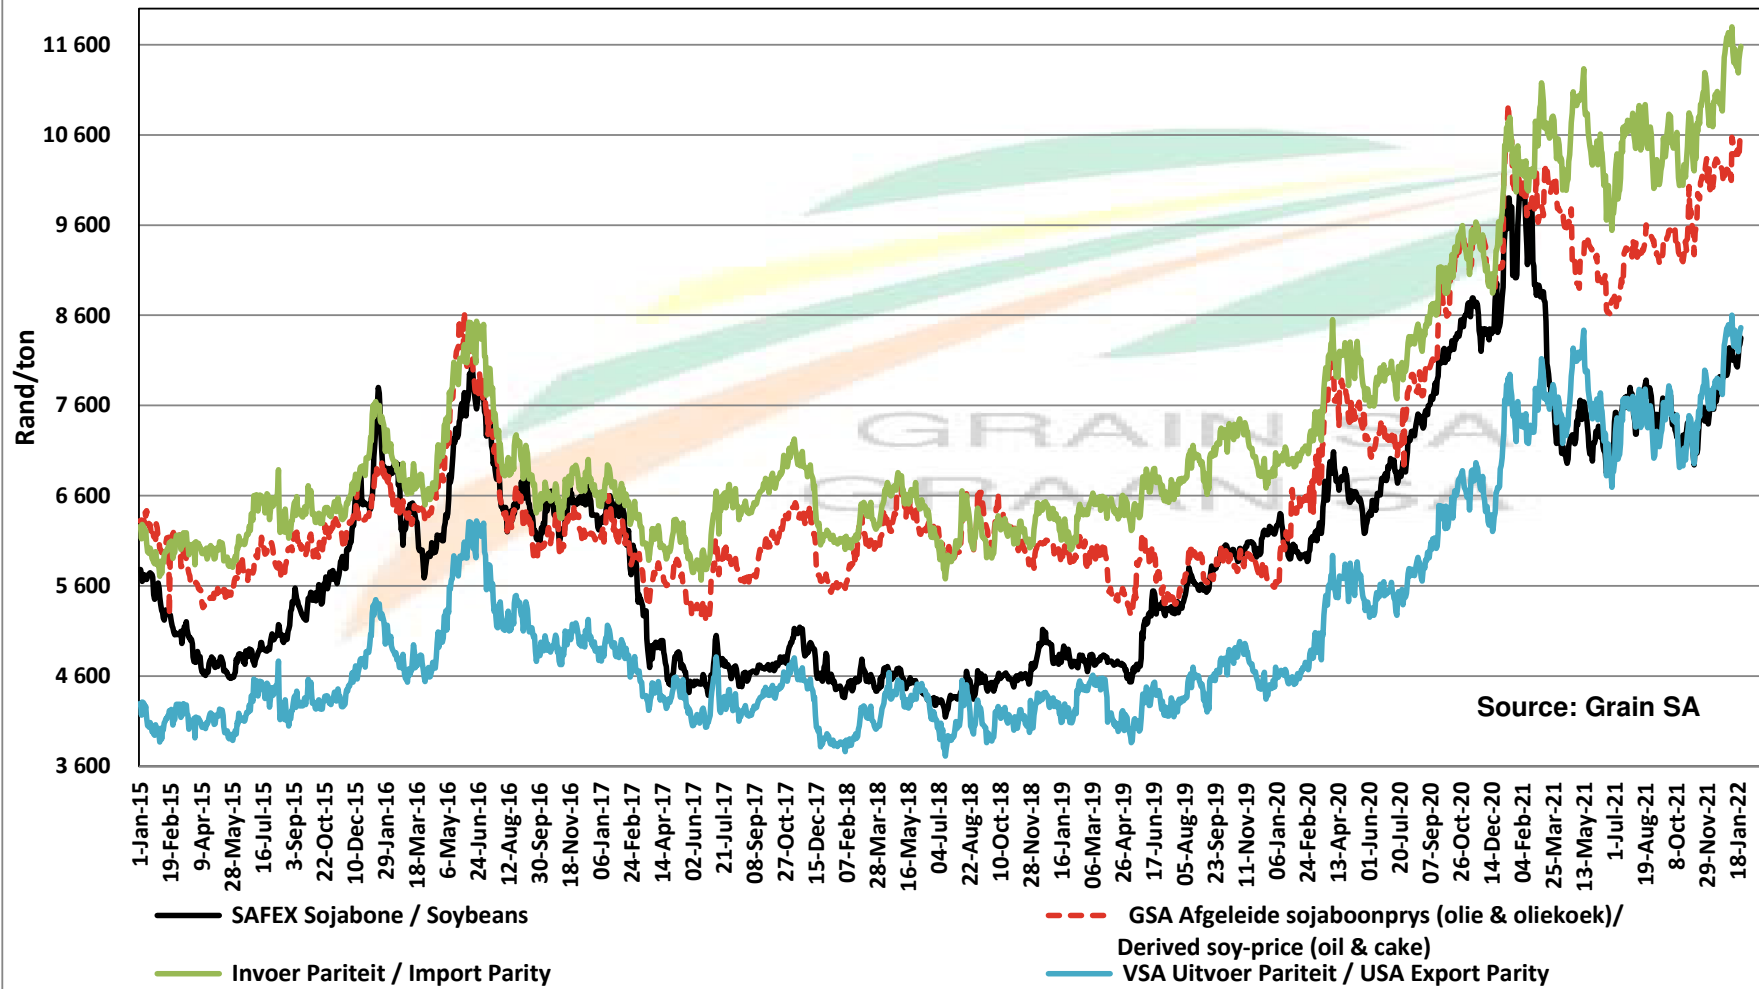

PRICES OF DERIVED SOYBEAN DELIVERED IN RANDFONTEIN PRYSE VAN AFGELEIDE SOJABONE GELEWER IN RANDFONTEIN