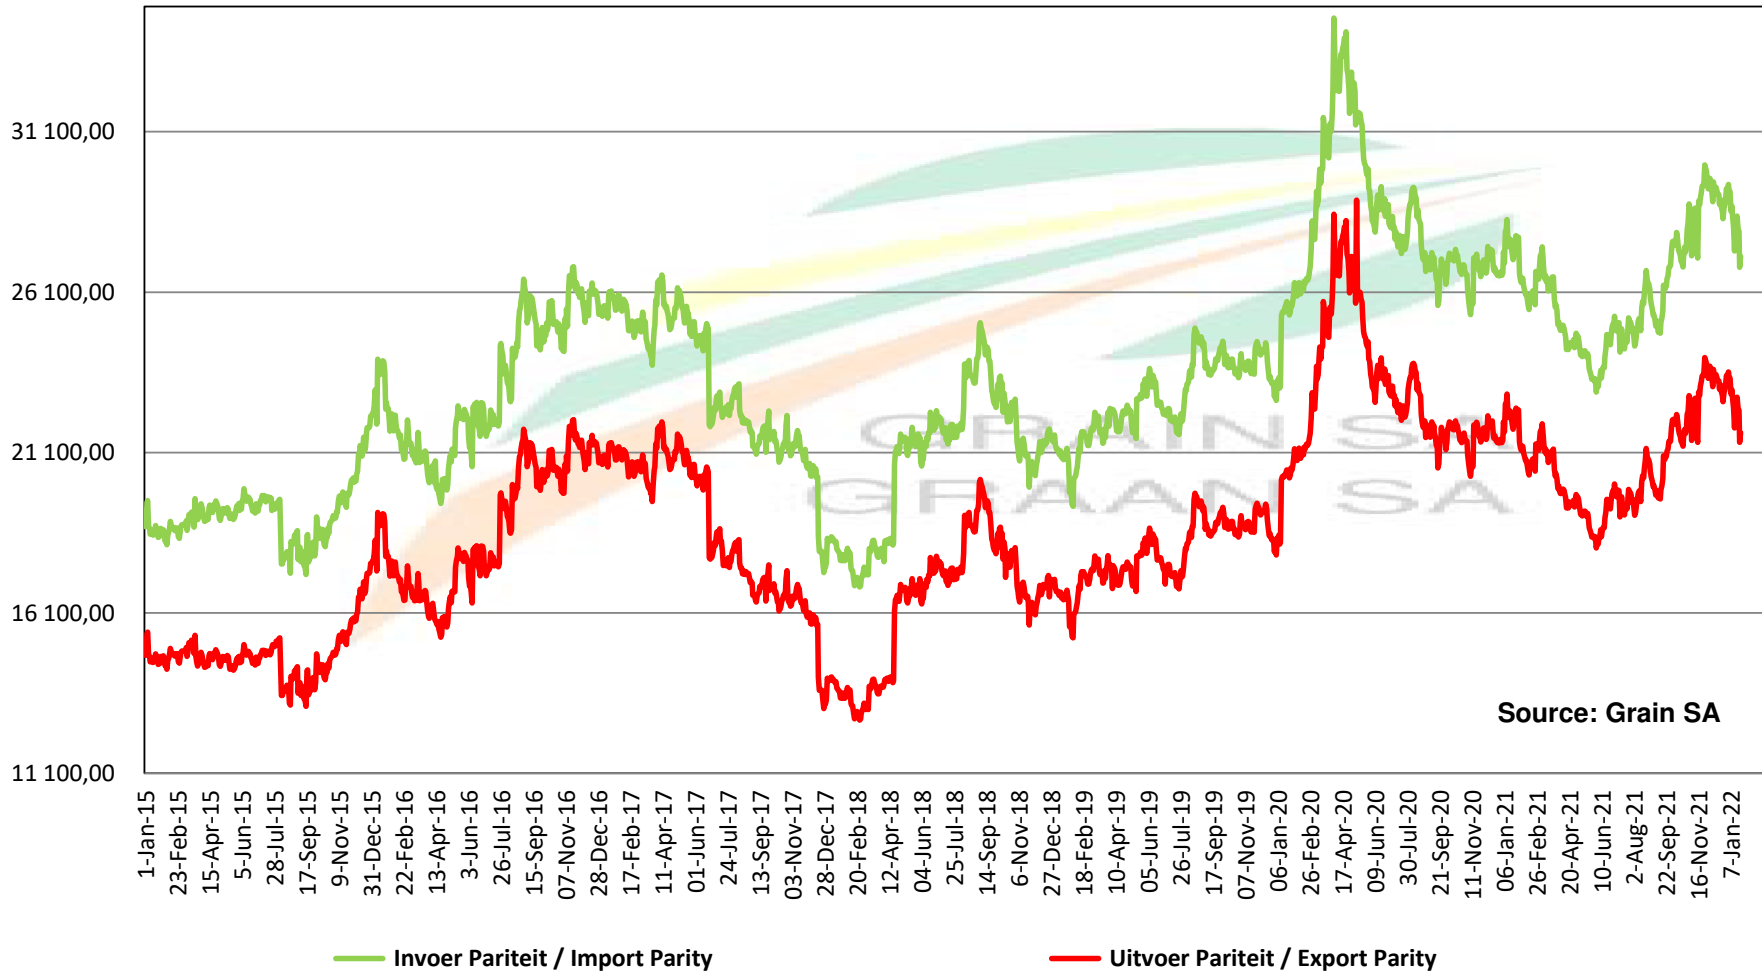

PRICES OF PROCESSED AND GRADED USA CHOICE GRADE GROUNDNUTS (40/50) (RANDFONTEIN)
PRYSE VAN UITGEDOP EN GESORTEERDE VSA KEURGRAAD GRONDBONE MET 'N PITGROOTTE VAN 40/50
pitgrootte (RANDFONTEIN)