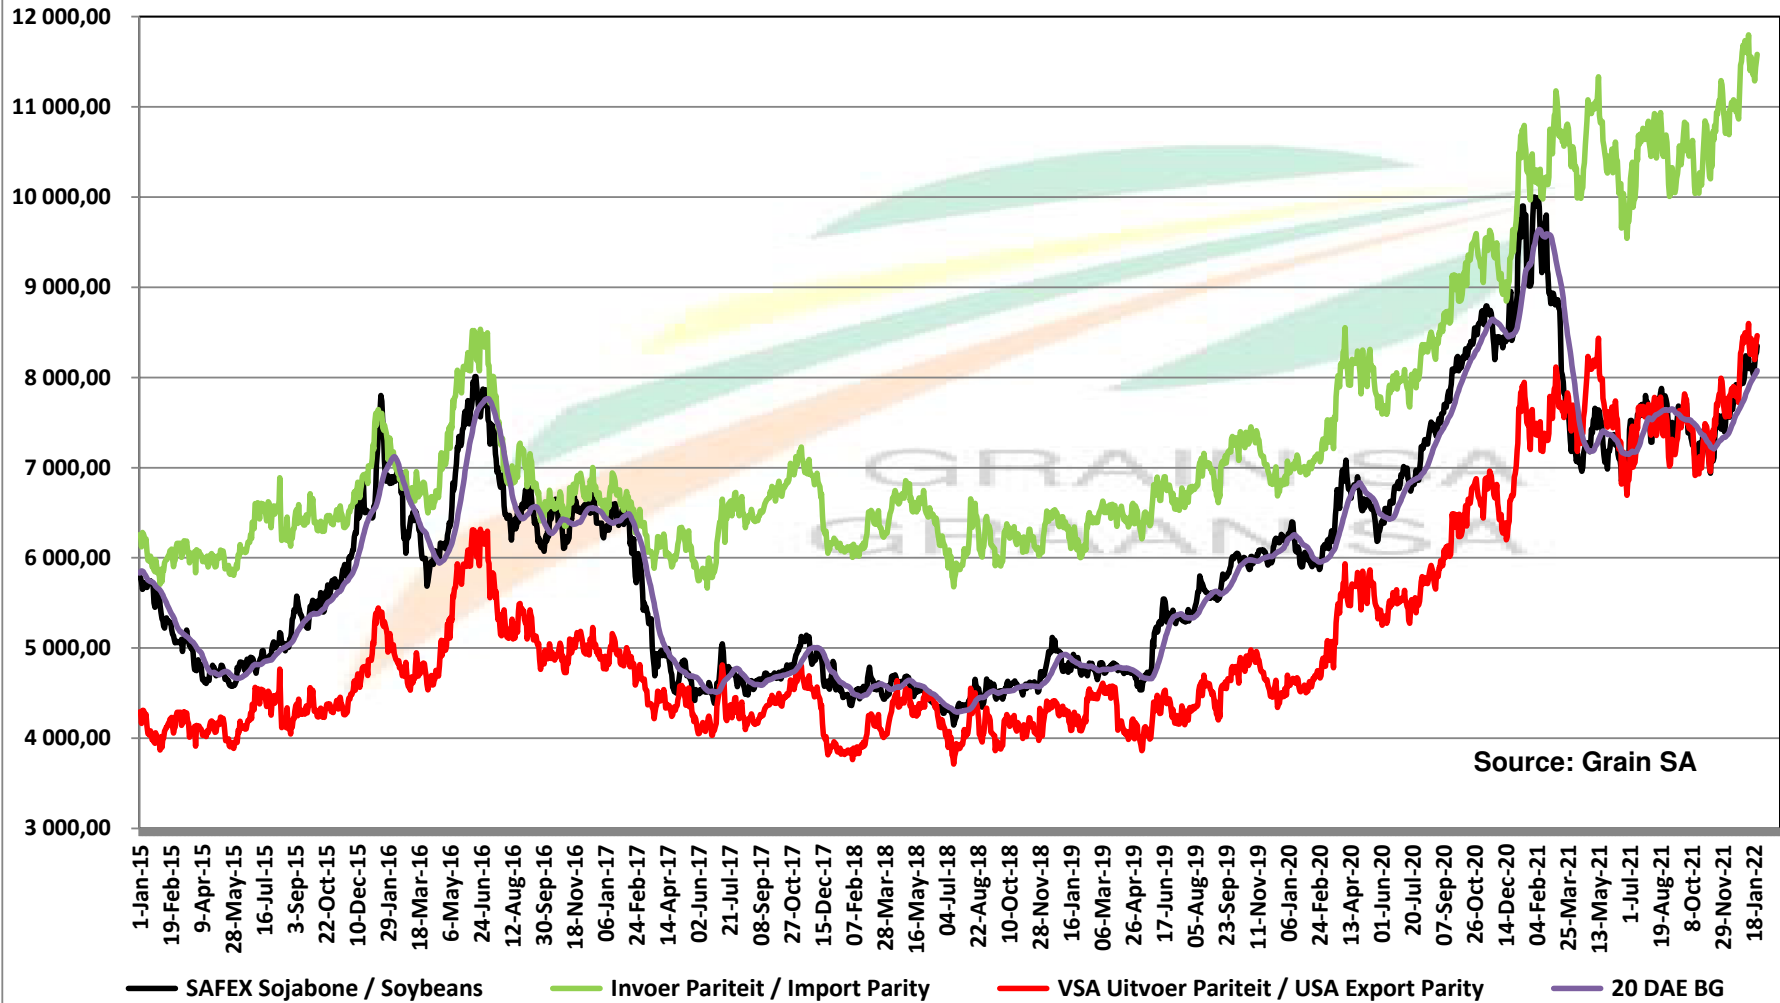

PRICES OF SOYBEAN SEED DELIVERED IN RANDFONTEIN PRYSE VAN SOJABOONSAAD GELEWER IN RANDFONTEIN