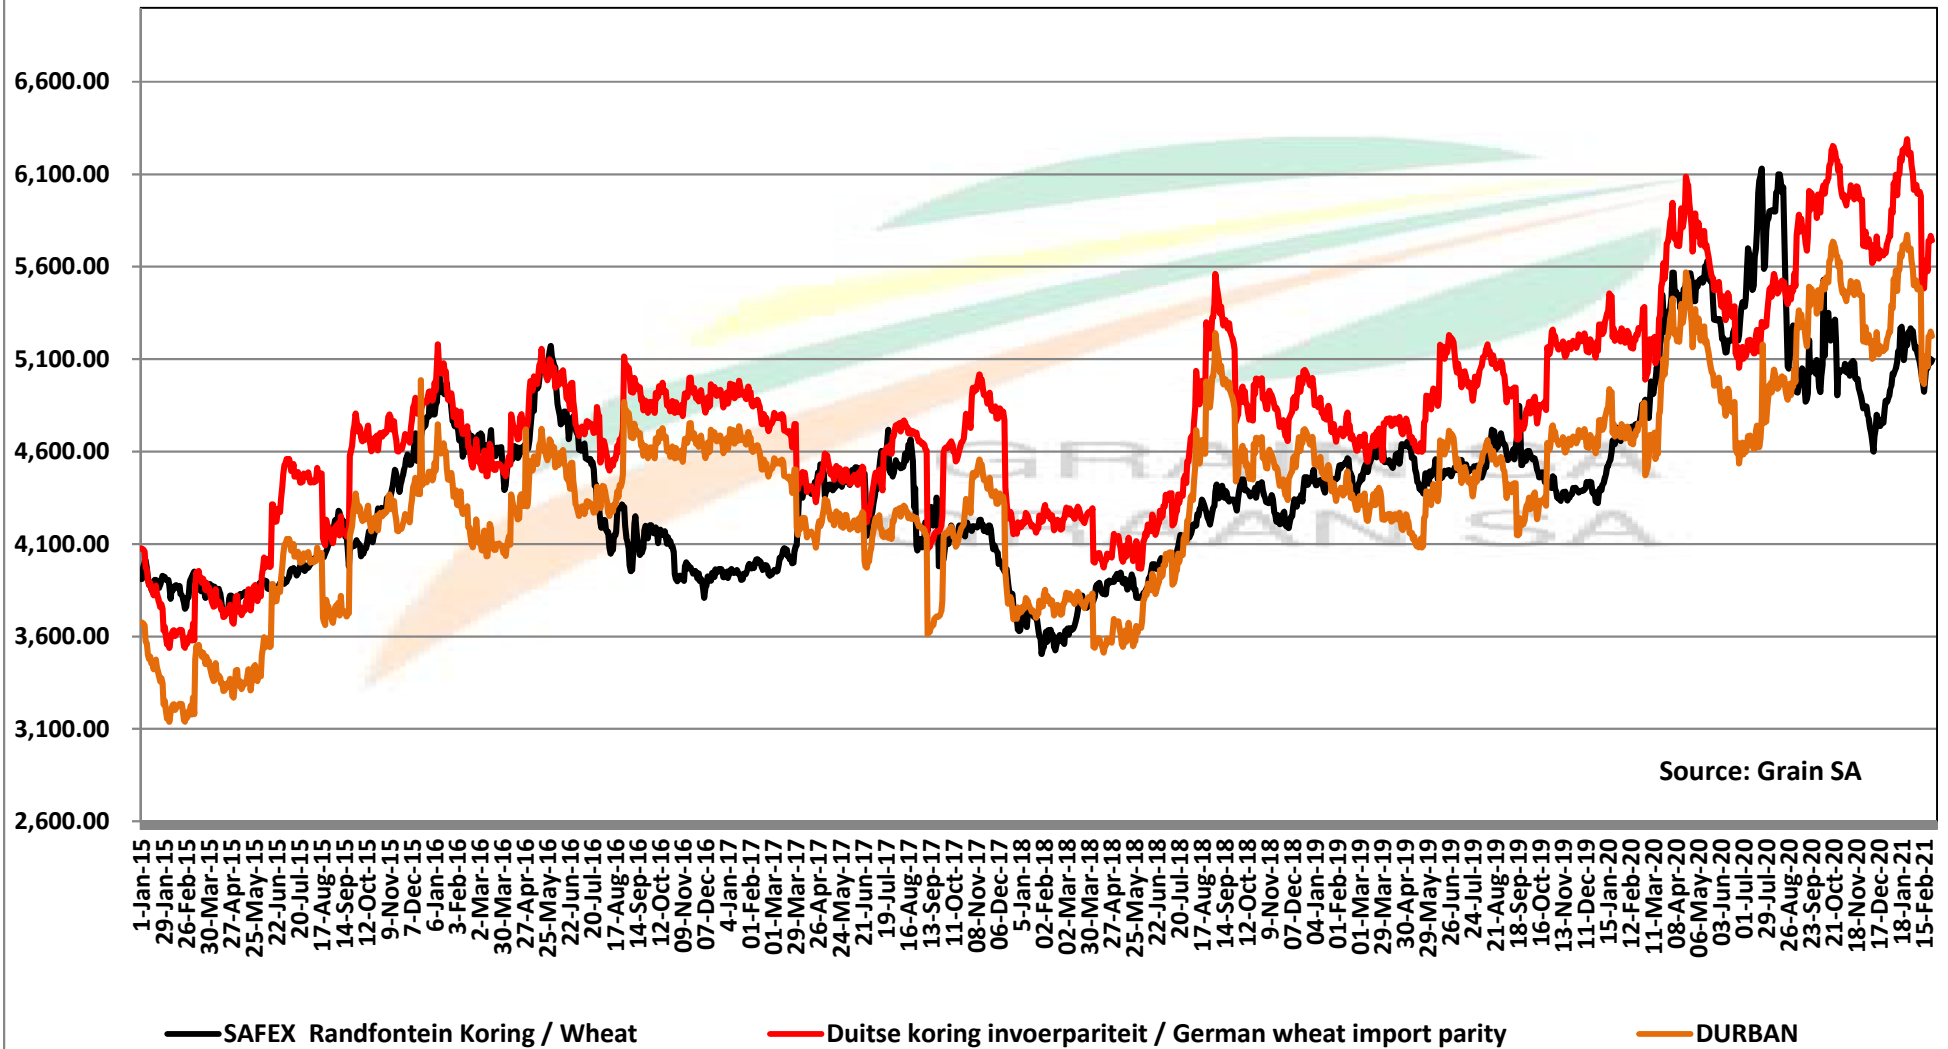

PRICES OF RSA AND GERMAN WHEAT DELIVERED IN RANDFONTEIN

PRYSE VAN RSA EN DUITSTE KORING GELEWER IN RANDFONTEIN