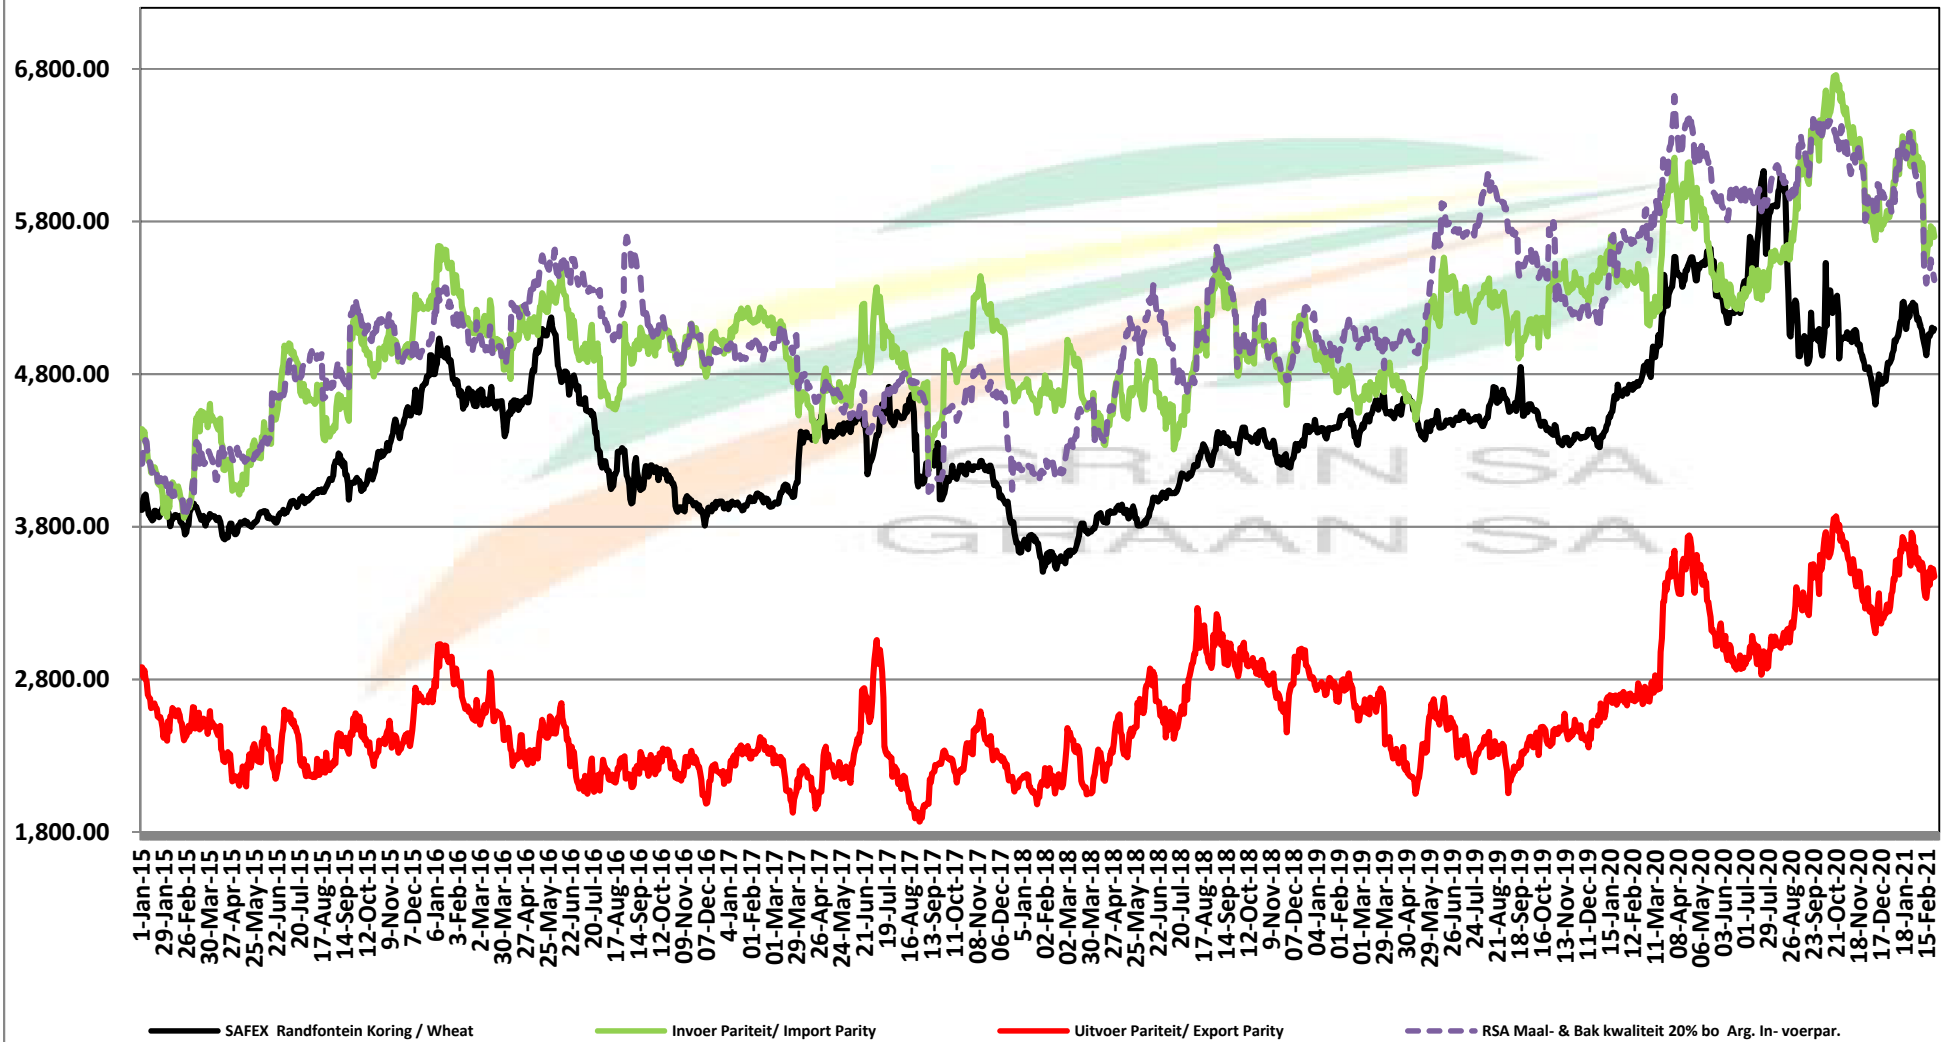

# PRICES OF RSA AND ARGENTINE WHEAT DELIVERED IN RANDFONTEIN PRYSE VAN RSA EN ARGENTYNSE KORING GELEWER IN RANDFONTEIN

Source: Grain SA

# PRICES OF SOUTH AFRICAN AND USA WHEAT DELIVERED IN RANDFONTEIN PRYSE VAN SUID AFRIKAANSE EN VSA KORING GELEWER IN RANDFONTEIN

Source: Grain SA