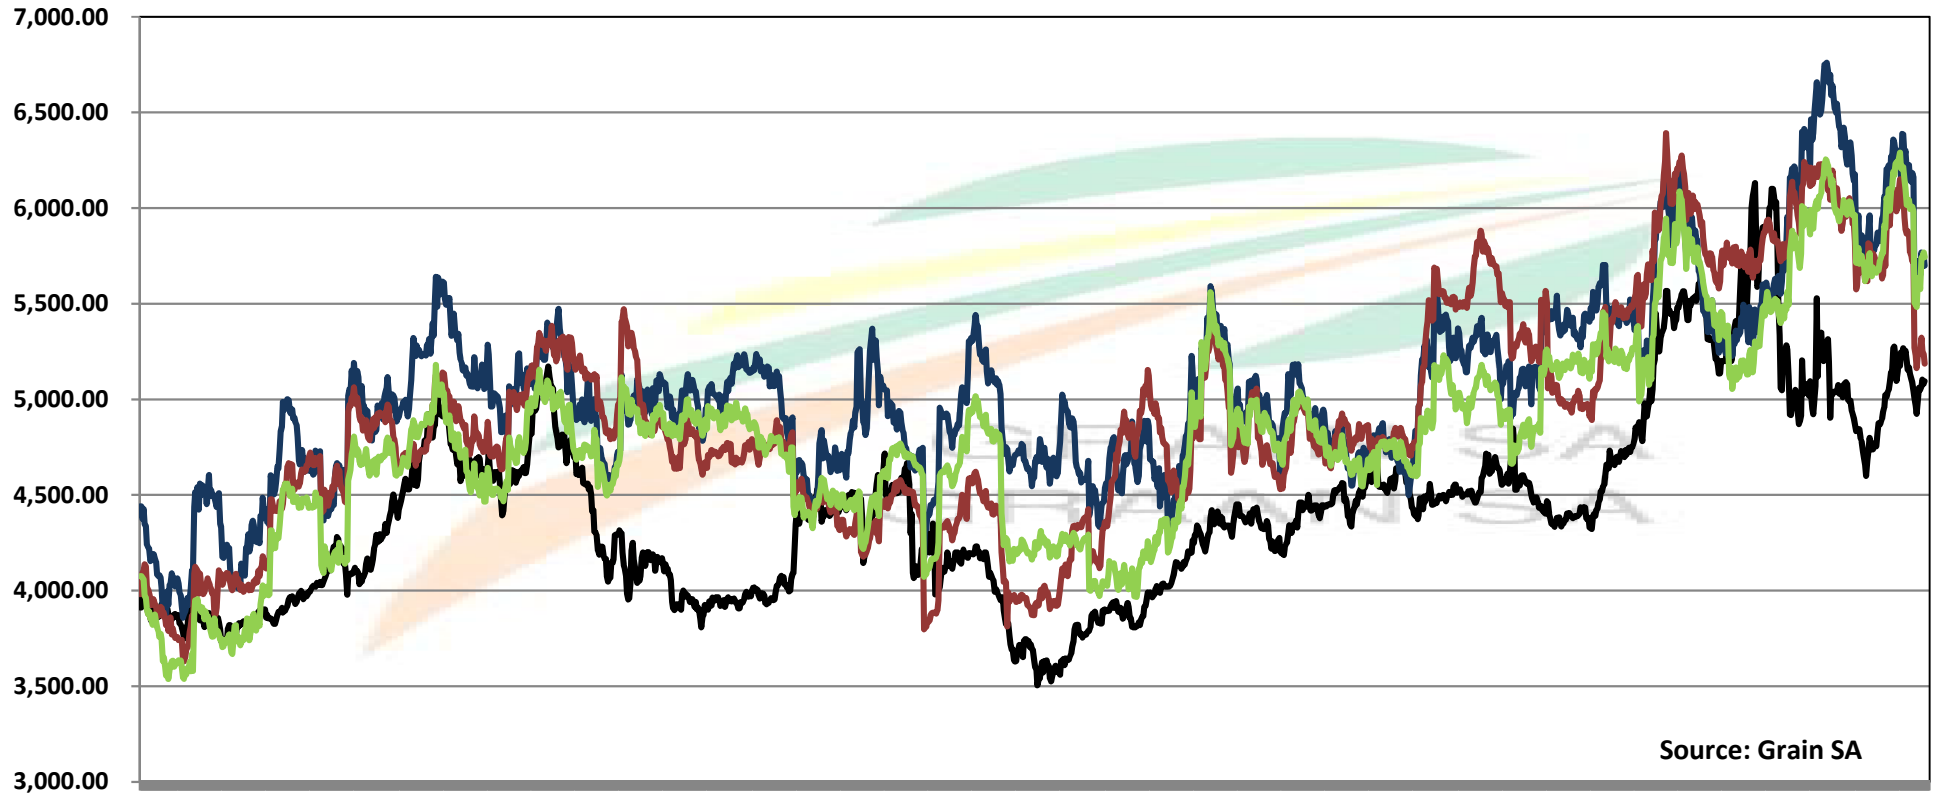

PRICES OF WHEAT DELIVERED IN RANDFONTEIN PRYSE VAN KORING GELEWER IN RANDFONTEIN

- SAFEX Randfontein Koring / Wheat
- Koring VSA HRW #2 / Wheat USA HRW #2
- Argentynse Koring Invoerpariteit/Argentinian Wheat Import Parity
- Duitse Koring Invoerpariteit/German Wheat Import Parity

1-Jan-15
29-Jan-15
26-Feb-15
30-Mar-15
27-Apr-15
25-May-15
22-Jun-15
20-Jul-15
17-Aug-15
14-Sep-15
12-Oct-15
9-Nov-15
7-Dec-15
6-Jan-16
3-Feb-16
2-Mar-16
30-Mar-16
27-Apr-16
25-May-16
22-Jun-16
20-Jul-16
17-Aug-16
14-Sep-16
12-Oct-16
09-Nov-16
07-Dec-16
4-Jan-17
01-Feb-17
01-Mar-17
29-Mar-17
26-Apr-17
24-May-17
21-Jun-17
19-Jul-17
16-Aug-17
13-Sep-17
11-Oct-17
08-Nov-17
06-Dec-17
5-Jan-18
02-Feb-18
02-Mar-18
30-Mar-18
27-Apr-18
25-May-18
22-Jun-18
20-Jul-18
17-Aug-18
14-Sep-18
12-Oct-18
9-Nov-18
07-Dec-18
04-Jan-19
01-Feb-19
01-Mar-19
29-Mar-19
30-Apr-19
29-May-19
26-Jun-19
24-Jul-19
21-Aug-19
18-Sep-19
16-Oct-19
13-Nov-19
11-Dec-19
15-Jan-20
12-Feb-20
11-Mar-20
08-Apr-20
06-May-20
03-Jun-20
01-Jul-20
29-Jul-20
26-Aug-20
23-Sep-20
21-Oct-20
18-Nov-20
17-Dec-20
18-Jan-21
15-Feb-21

Source: Grain SA