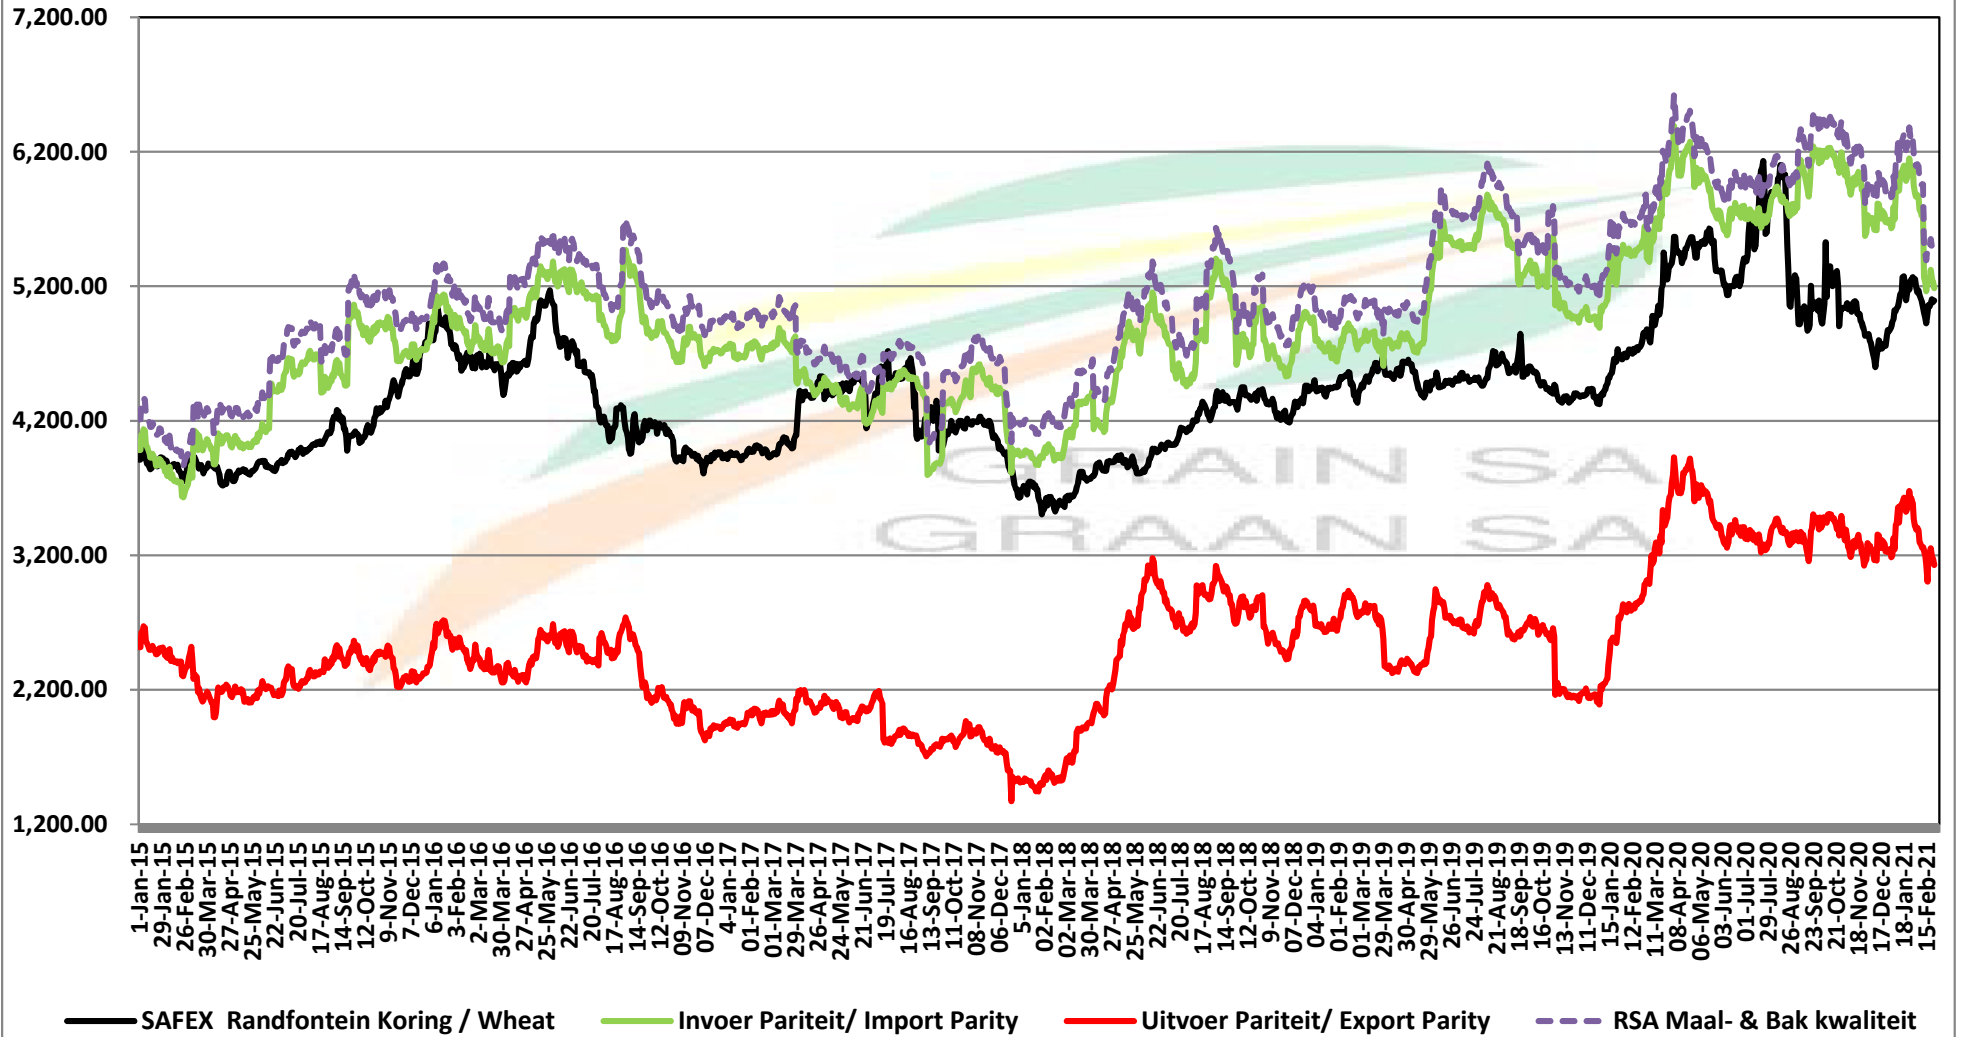

# PRICES OF RSA AND ARGENTINE WHEAT DELIVERED IN RANDFONTEIN PRYSE VAN RSA EN ARGENTYNSE KORING GELEWER IN RANDFONTEIN

Source: Grain SA

# PRICES OF SOUTH AFRICAN AND USA WHEAT DELIVERED IN RANDFONTEIN PRYSE VAN SUID AFRIKAANSE EN VSA KORING GELEWER IN RANDFONTEIN

Source: Grain SA