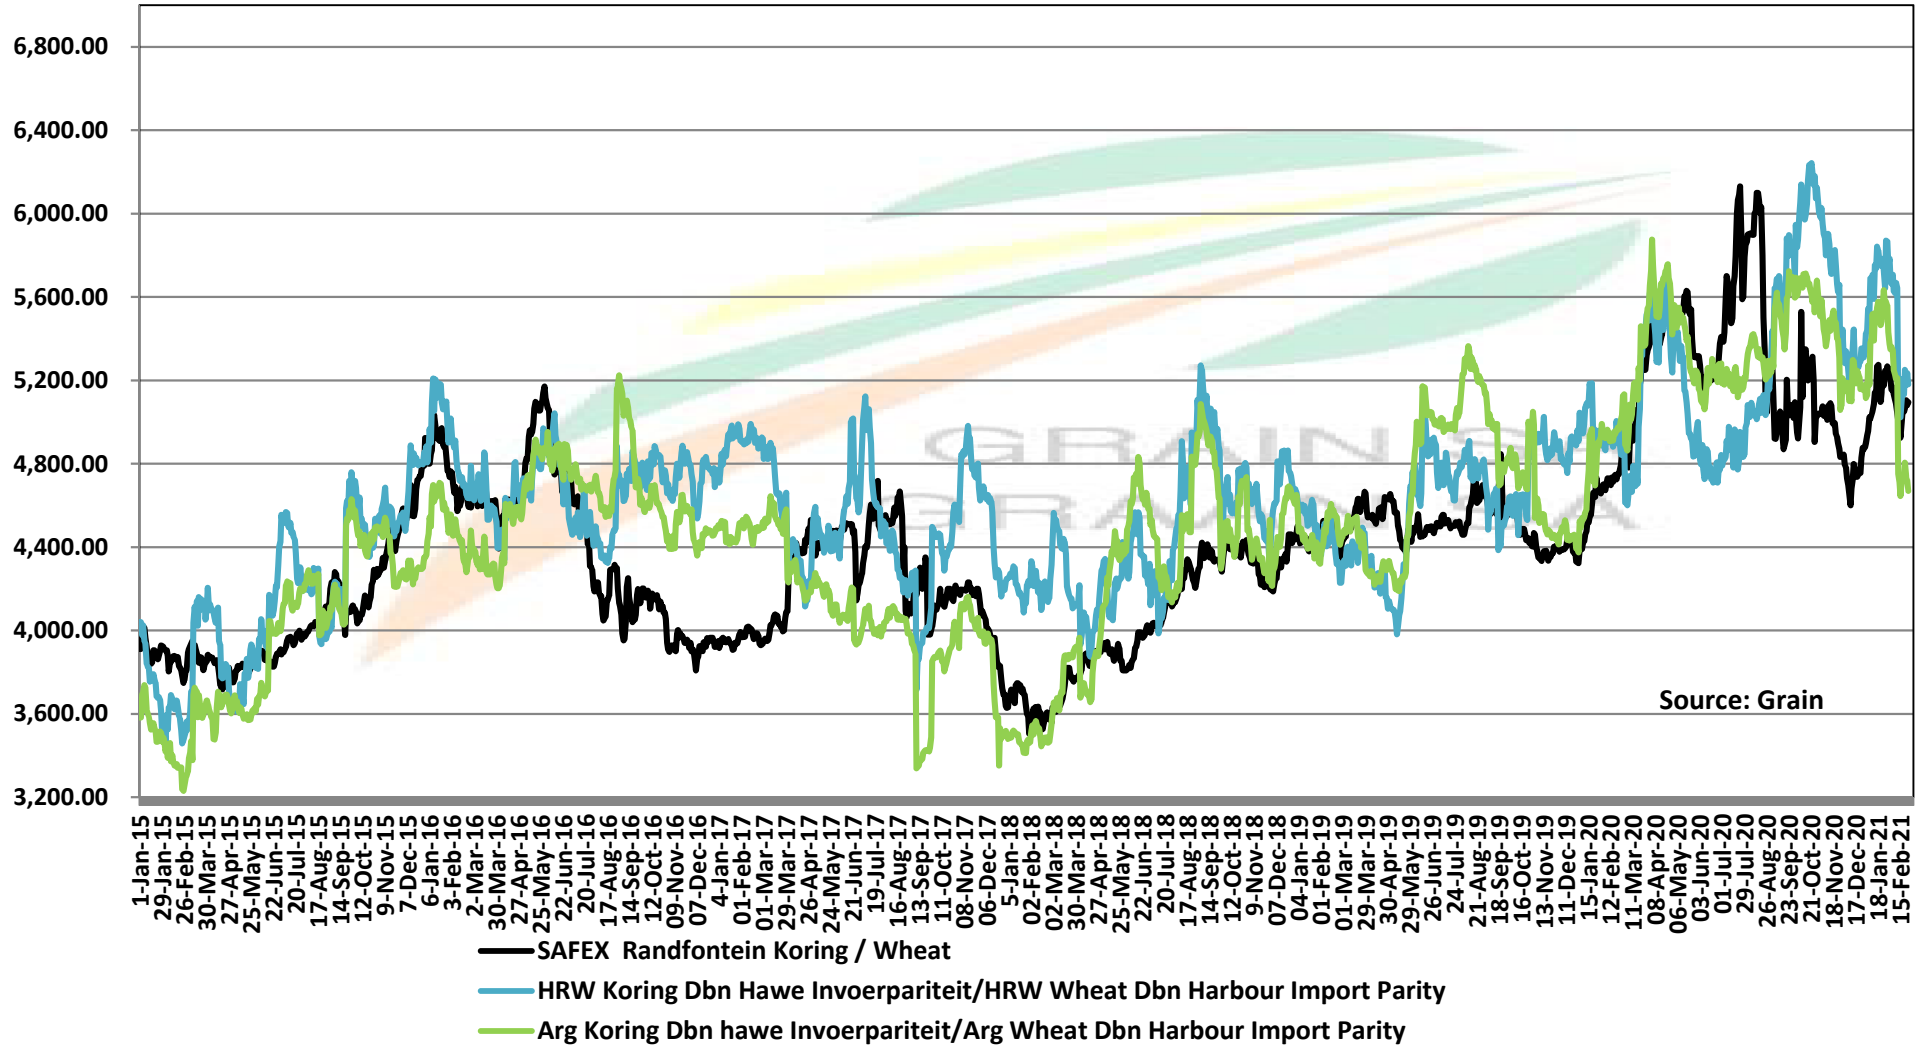

PRICES OF WHEAT DELIVERED IN DURBAN HARBOUR PRYSE VAN KORING VIR LEWERING IN DURBAN HAWE