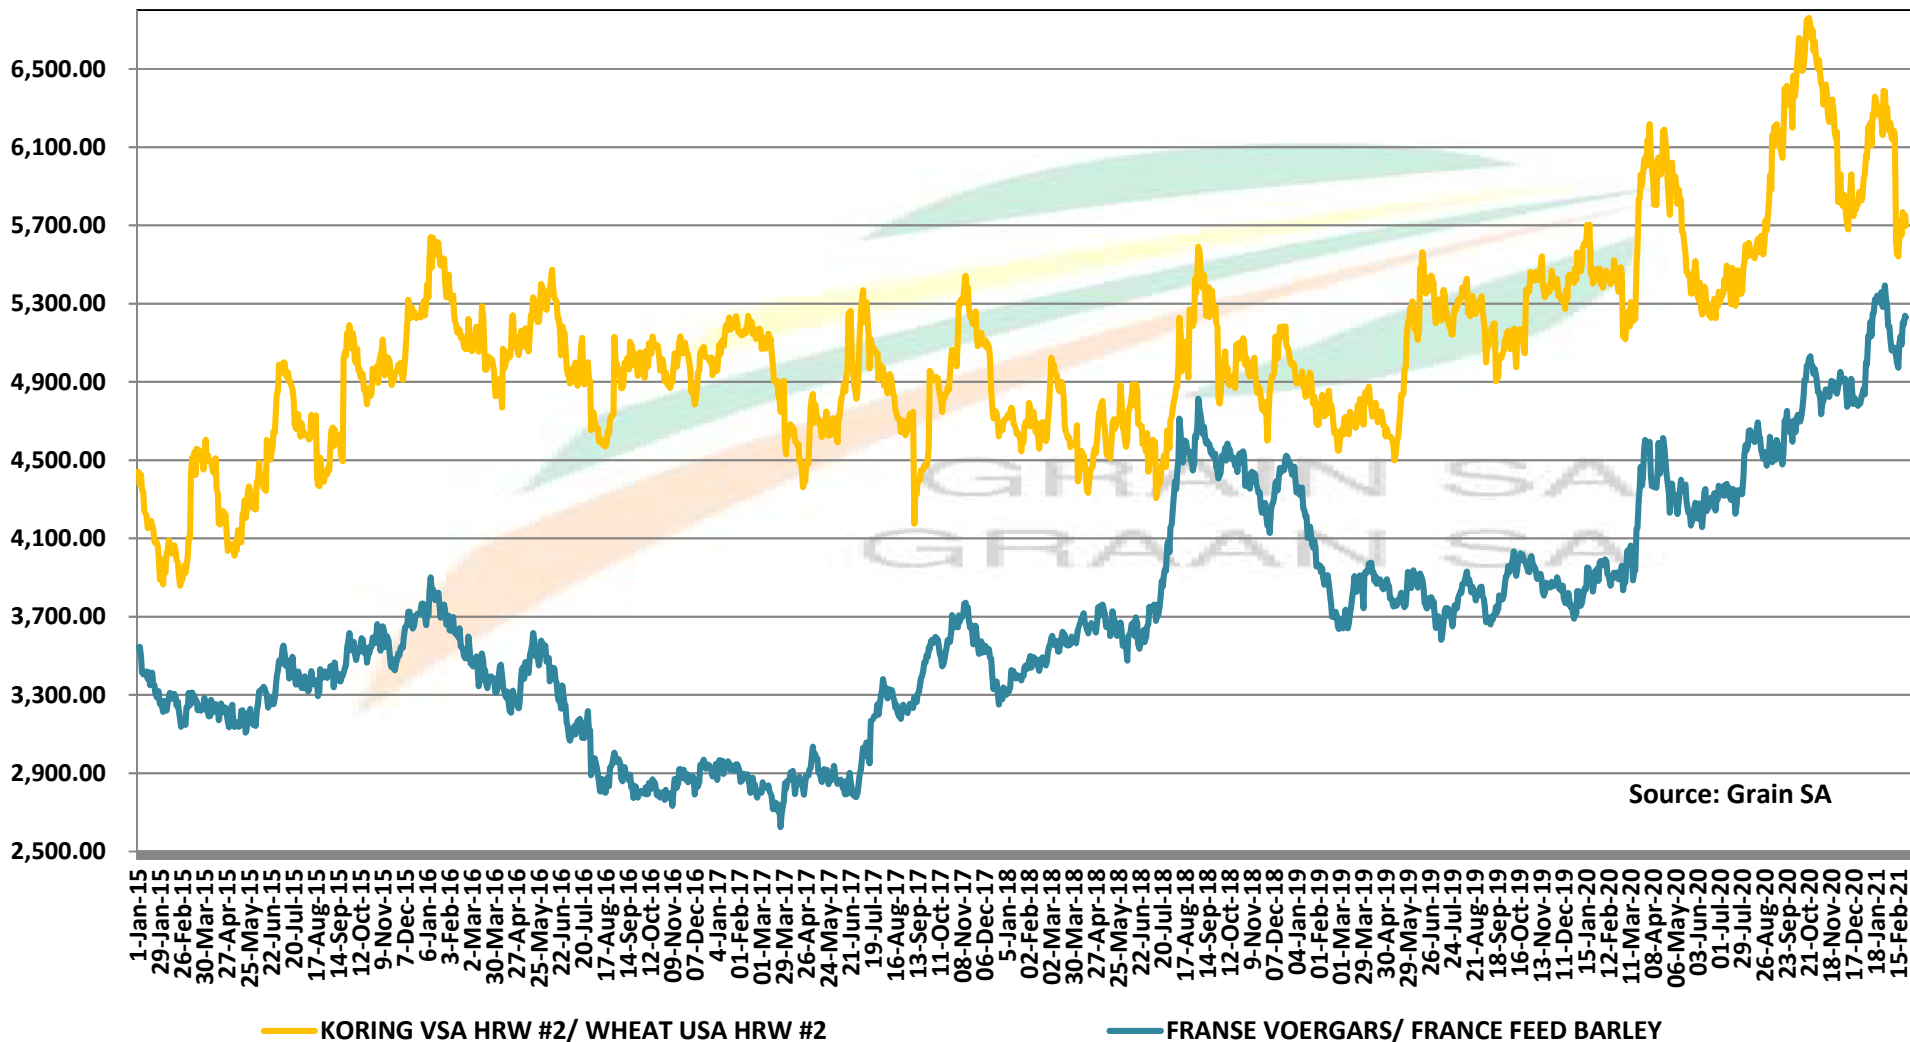

IMPORT PARITY OF USA HRW AND FRANCE FEED BARLEY

INVOERPARITEIT VAN VSA HRW KORING EN FRANSE VOERGARS

Source: Grain SA