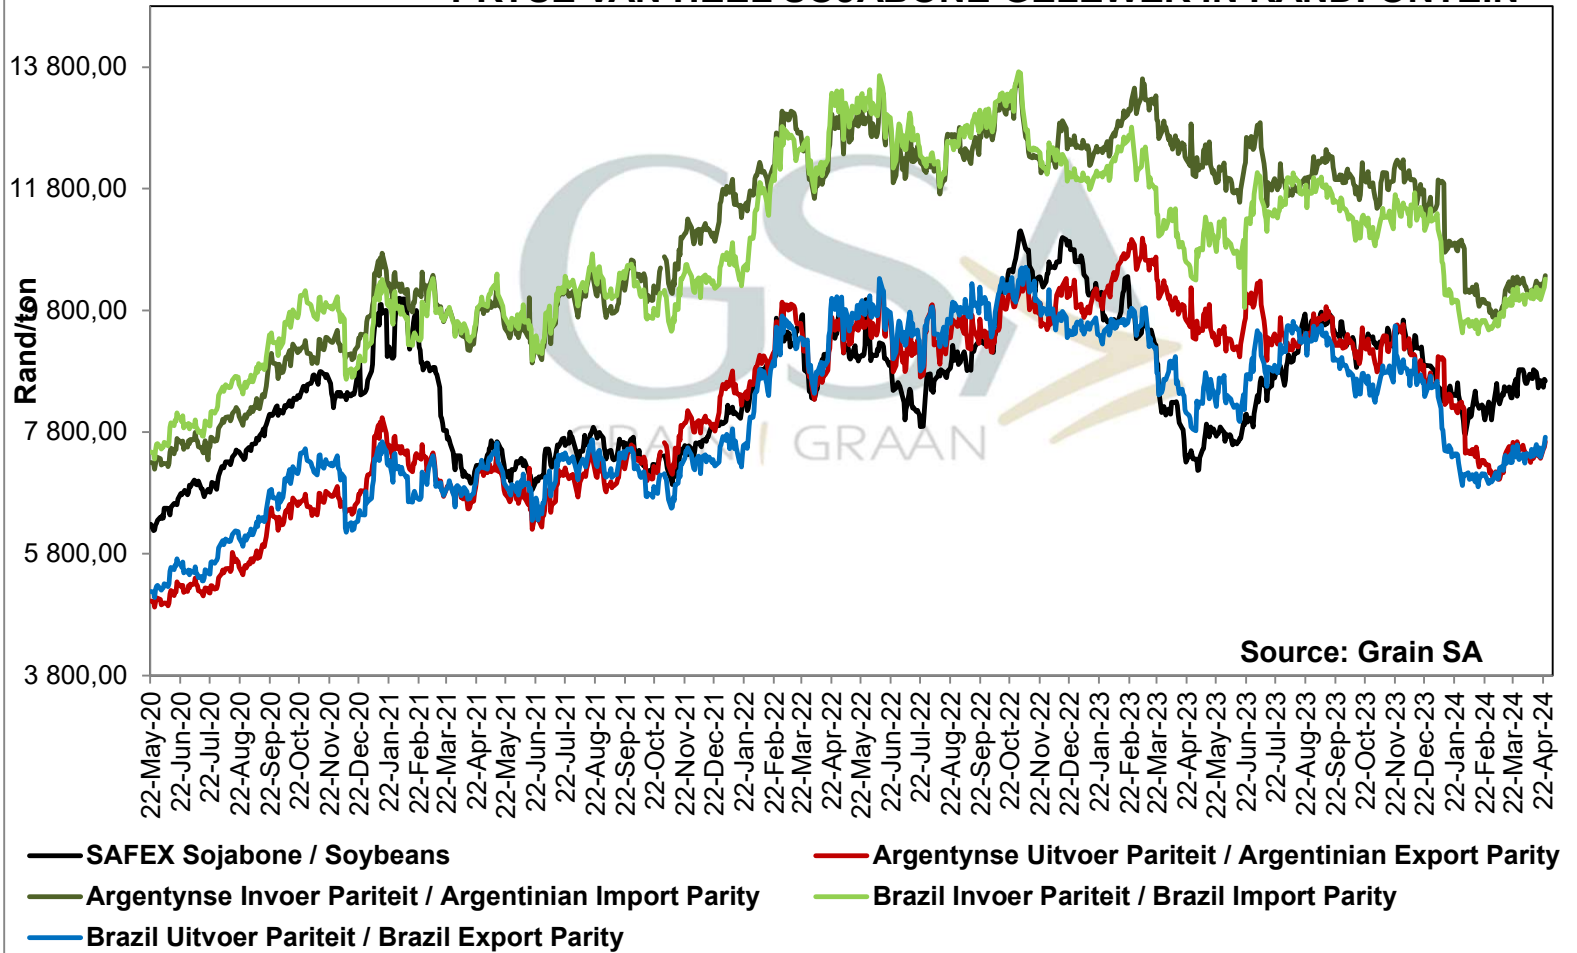

PRICES OF WHOLE SOYBEANS DELIVERED IN RANDFONTEIN PRYSE VAN HEEL SOJABONE GELEWER IN RANDFONTEIN