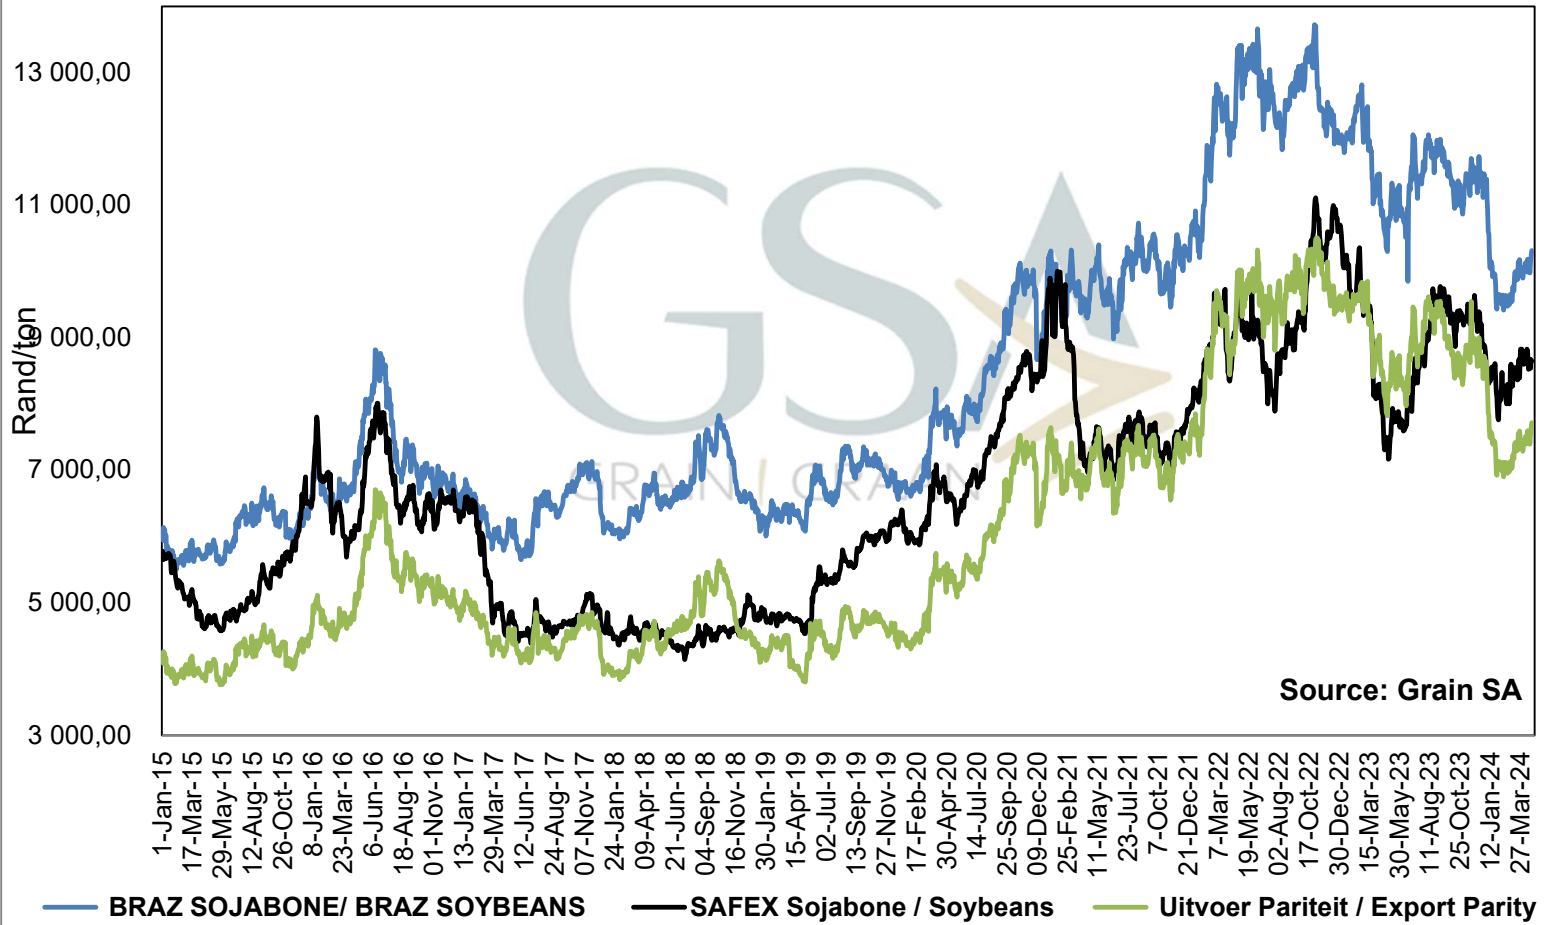

**PRICES OF BRAZILIAN SOYBEAN DELIVERED IN RANDFONTEIN
PRYSE VAN BRASILIAANSE SOJABONE GELEWER IN RANDFONTEIN**