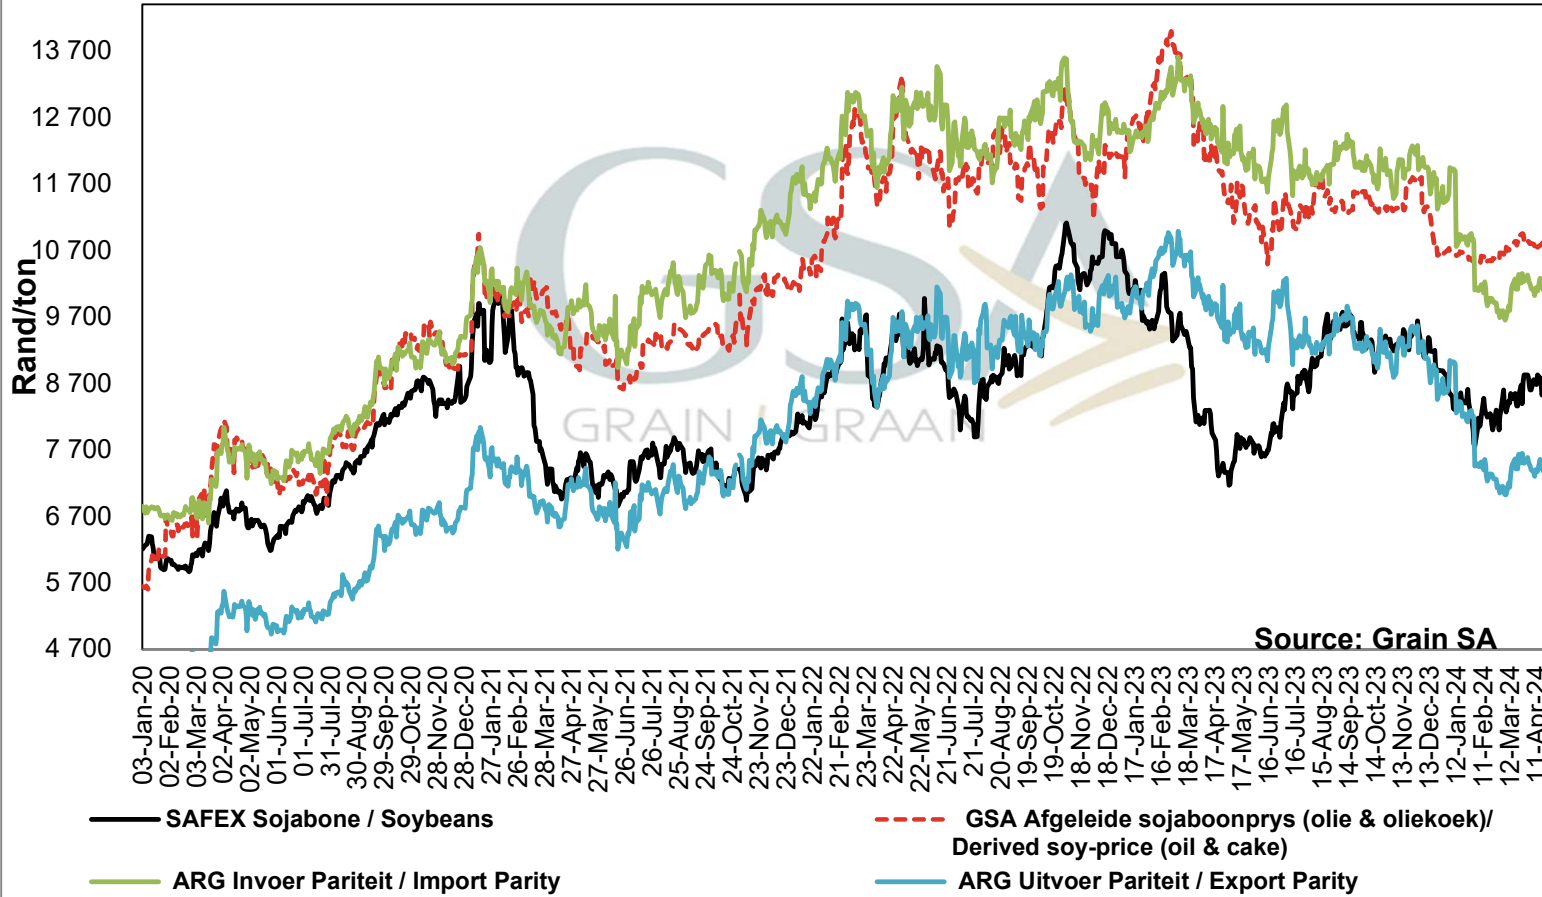

PRICES OF WHOLE SOYBEANS DELIVERED IN RANDFONTEIN PRYSE VAN HEEL SOJABONE GELEWER IN RANDFONTEIN

**PRICES OF SOYBEAN SEED DELIVERED IN RANDFONTEIN
 PRYSE VAN SOJABOONSAAD GELEWER IN RANDFONTEIN**

**PRICES OF ARGENTINIAN SOYBEAN SEED DELIVERED IN RANDFONTEIN
 PRYSE VAN ARGENTYNSE SOJABOON SAAD GELEWER IN RANDFONTEIN**

**PRICES OF BRAZILIAN SOYBEAN DELIVERED IN RANDFONTEIN
 PRYSE VAN BRASILIAANSE SOJABONE GELEWER IN RANDFONTEIN**

PRICES OF DERIVED SOYBEAN DELIVERED IN RANDFONTEIN PRYSE VAN AFGELEIDE SOJABONE GELEWER IN RANDFONTEIN