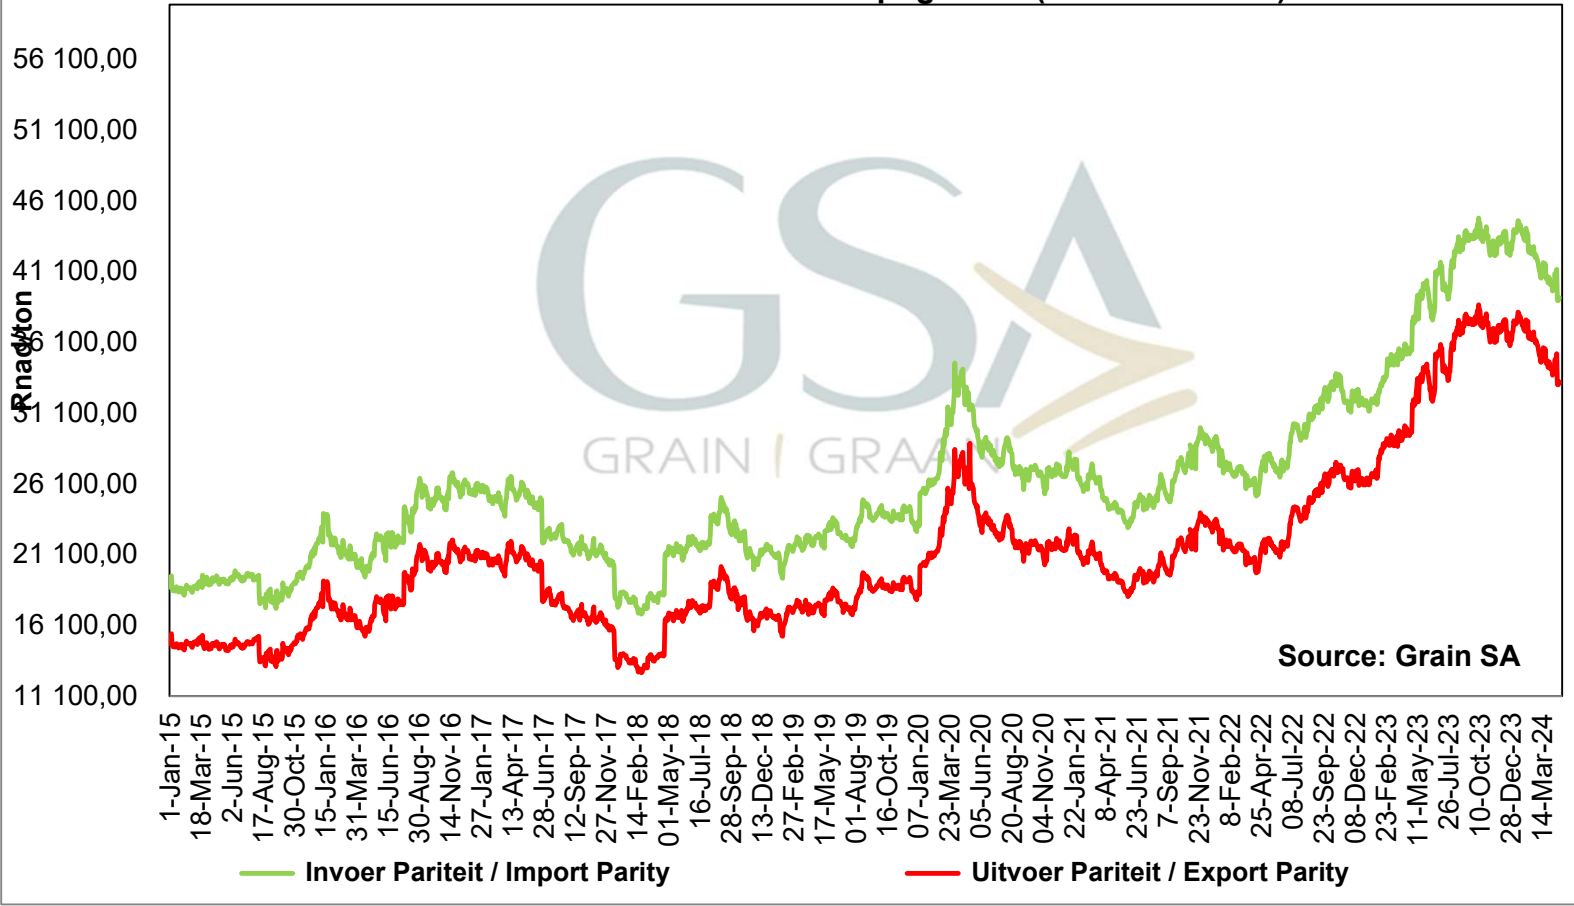

**PRICES OF PROCESSED AND GRADED USA CHOICE GRADE GROUNDNUTS
(40/50) (RANDFONTEIN)**
**PRYSE VAN UITGEDOP EN GESORTEERDE VSA KEURGRAAD GRONDBONE
MET 'N PITGROOTTE VAN 40/50 pitgrootte (RANDFONTEIN)**