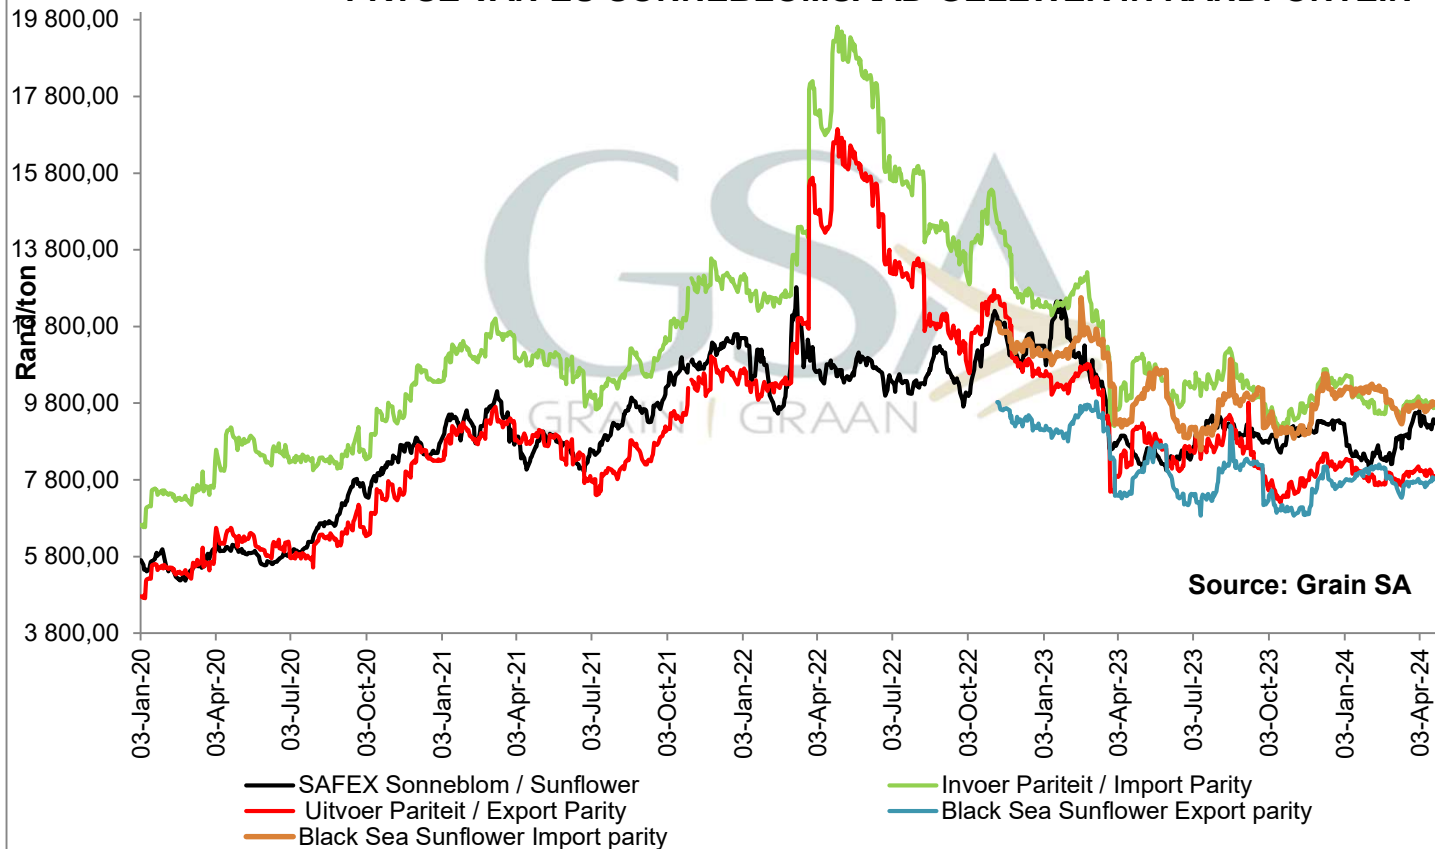

**PRICES OF EU SUNFLOWER SEED DELIVERED IN RANDFONTEIN
 PRYSE VAN EU SONNEBLMSAAD GELEWER IN RANDFONTEIN**

PRICES OF EU SUNFLOWER SEED DELIVERED IN RANDFONTEIN PRYSE VAN EU SONNEBLOMSAAD GELEWER IN RANDFONTEIN