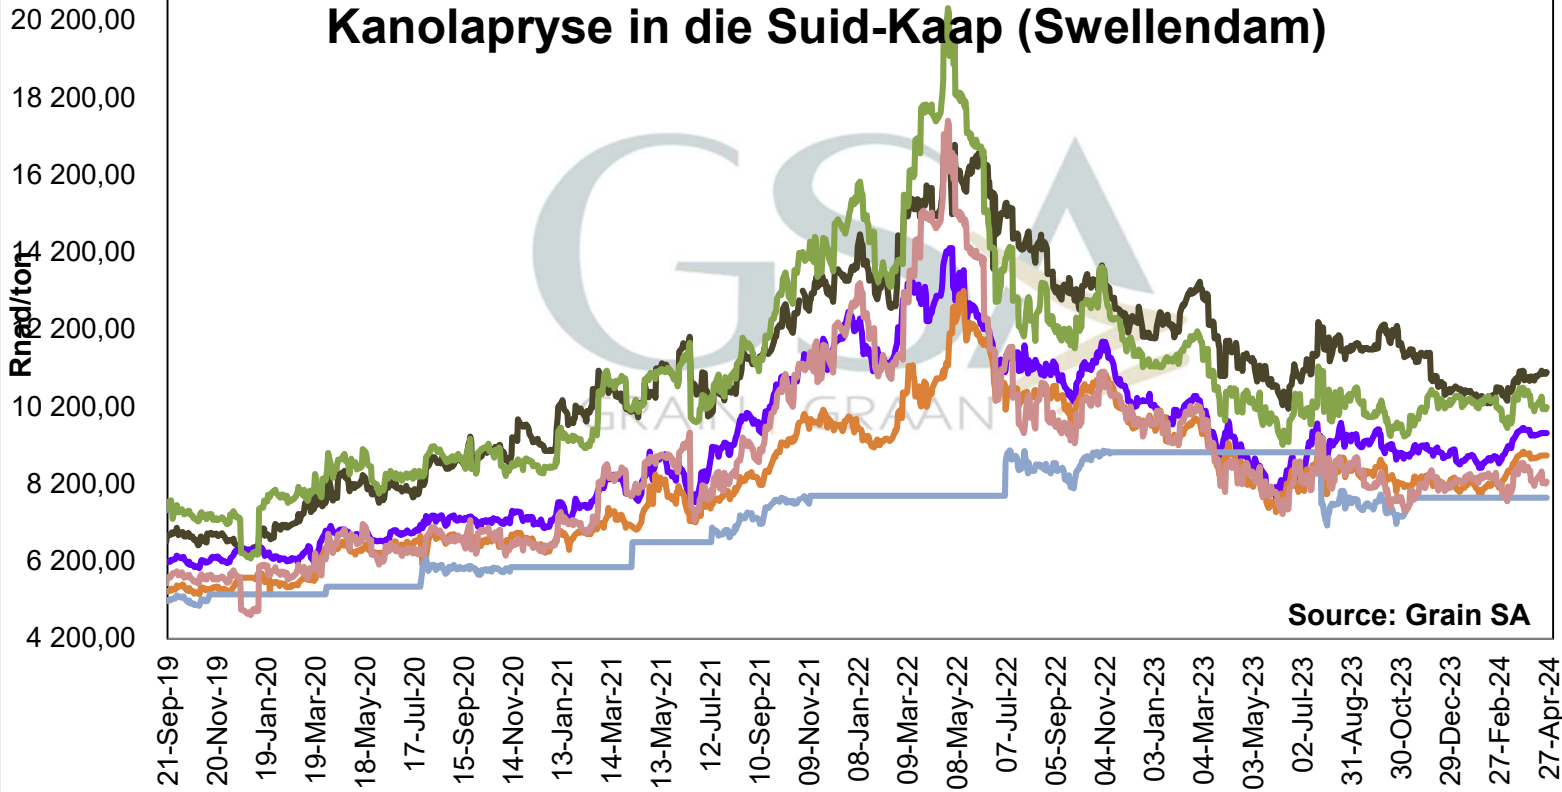

PRICES OF WHOLE SOYBEANS DELIVERED IN RANDFONTEIN PRYSE VAN HEEL SOJABONE GELEWER IN RANDFONTEIN

**PRICES OF SOYBEAN SEED DELIVERED IN RANDFONTEIN
 PRYSE VAN SOJABOONSAAD GELEWER IN RANDFONTEIN**

**PRICES OF ARGENTINIAN SOYBEAN SEED DELIVERED IN RANDFONTEIN
 PRYSE VAN ARGENTYNSE SOJABOON SAAD GELEWER IN RANDFONTEIN**

**PRICES OF BRAZILIAN SOYBEAN DELIVERED IN RANDFONTEIN
 PRYSE VAN BRASILIAANSE SOJABONE GELEWER IN RANDFONTEIN**

PRICES OF DERIVED SOYBEAN DELIVERED IN RANDFONTEIN PRYSE VAN AFGELEIDE SOJABONE GELEWER IN RANDFONTEIN

PRICES OF SOYBEAN CRUSHING MARGIN PRYSE VAN SOJABOON PERSMARGE

Prices of Canola in the South Cape (Swellendam)

Kanolapryse in die Suid-Kaap (Swellendam)

Source: Grain SA

- GSA Derived Rapeseed Price - S/Cape (Milldoor)
- Canola Milldoor Price SOILL
- SOIL Final Producer Price SOILL
- SOIL Minimum Producer Price SOILL