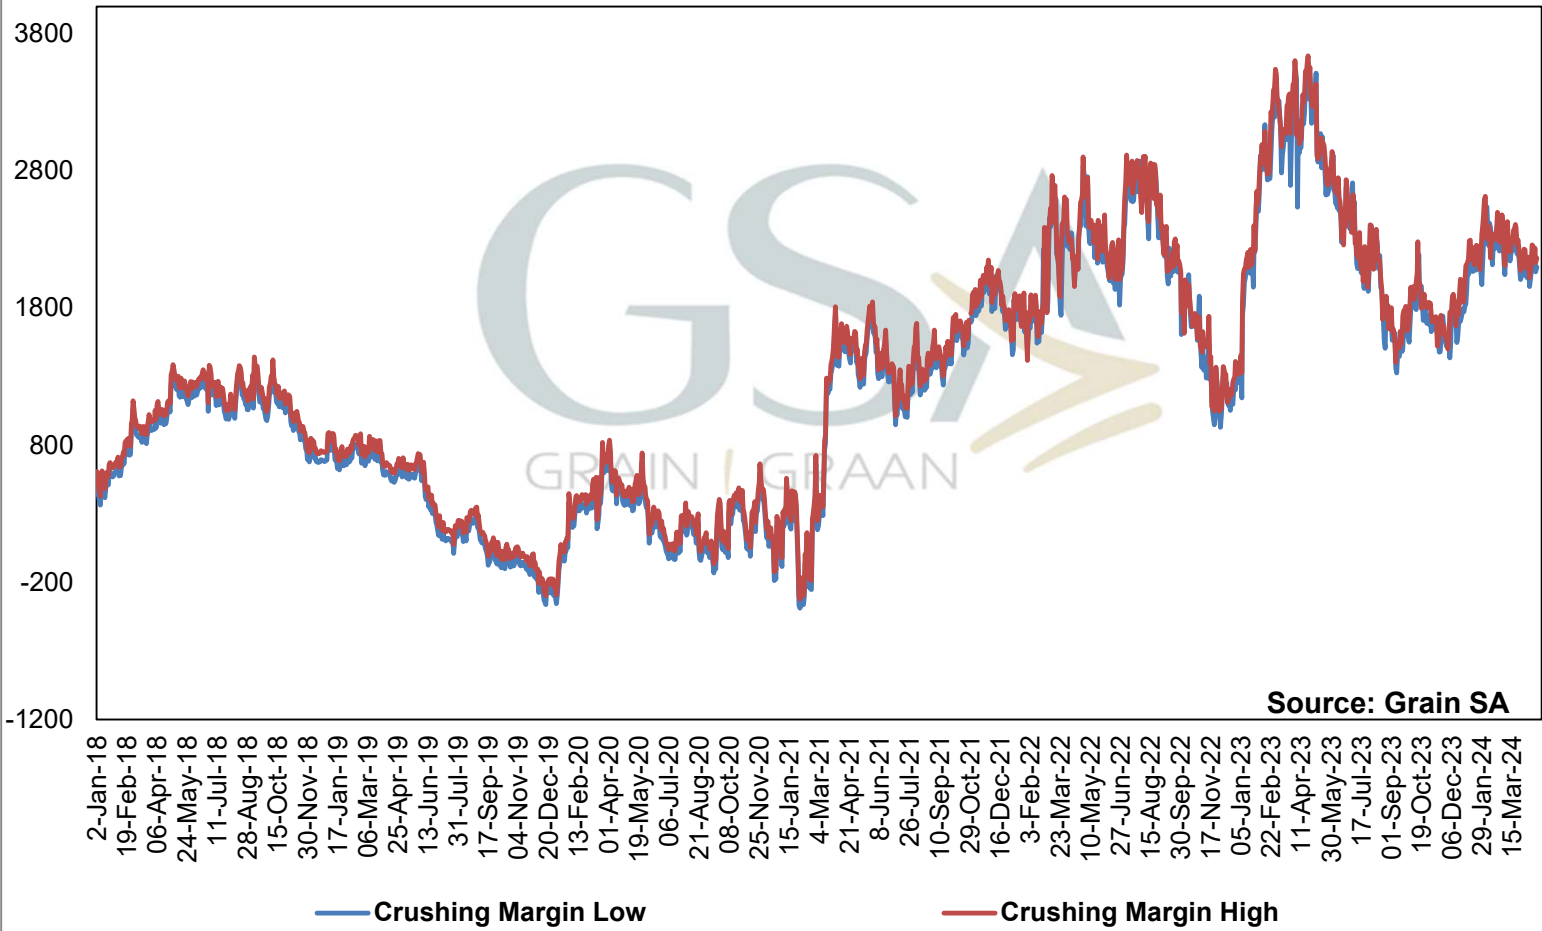

PRICES OF SOYBEAN CRUSHING MARGIN PRYSE VAN SOJABOON PERSMARGE