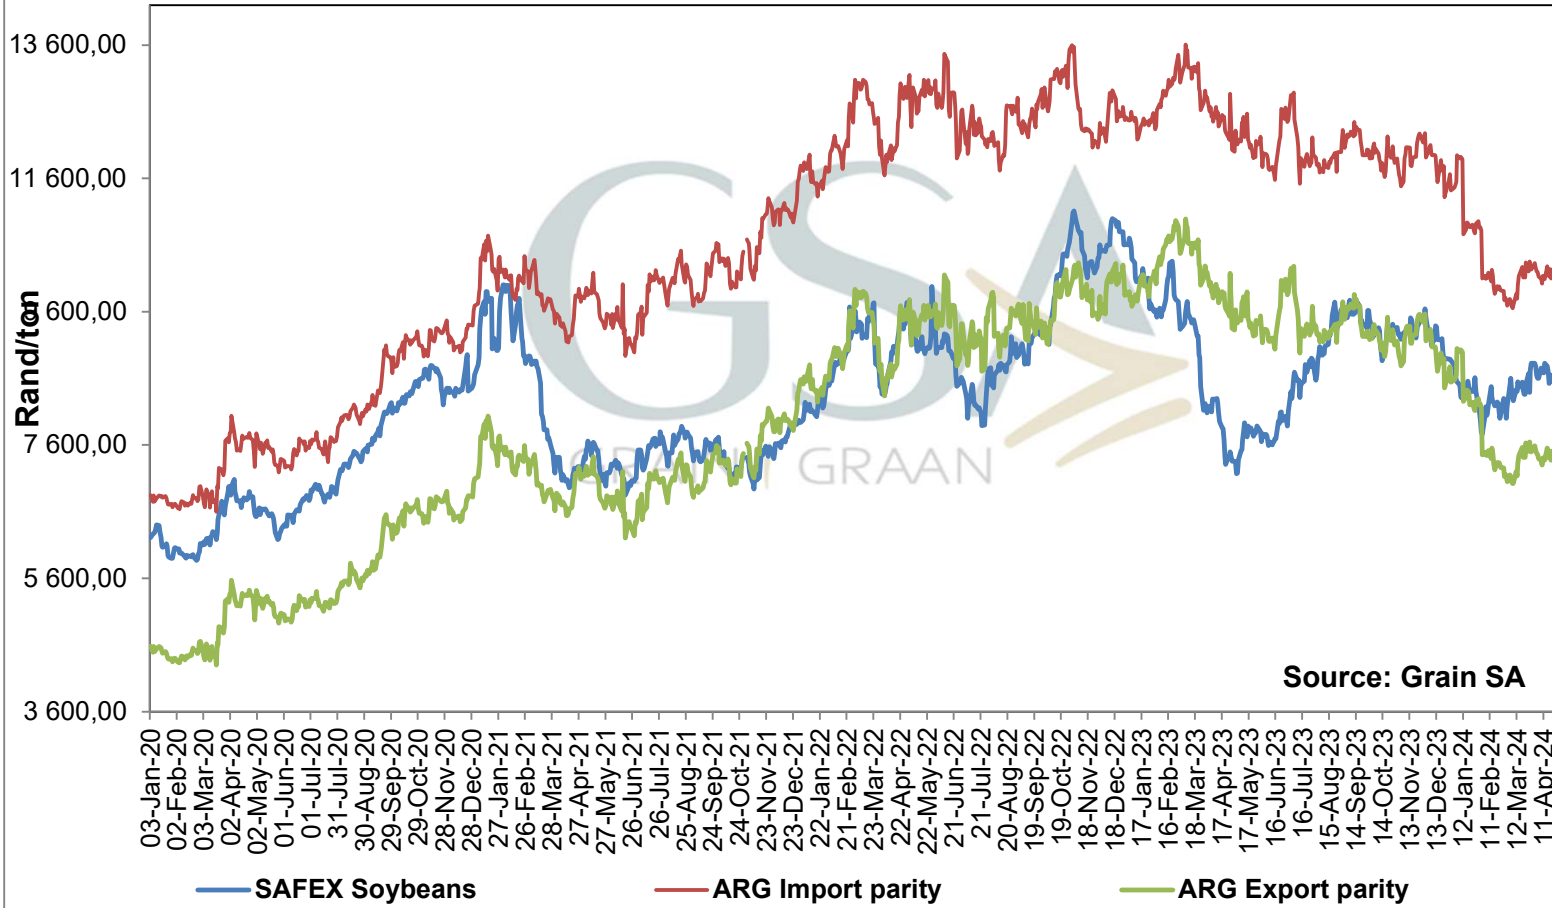

**PRICES OF ARGENTINIAN SOYBEAN SEED DELIVERED IN RANDFONTEIN
PRYSE VAN ARGENTYNSE SOJABOON SAAD GELEWER IN RANDFONTEIN**