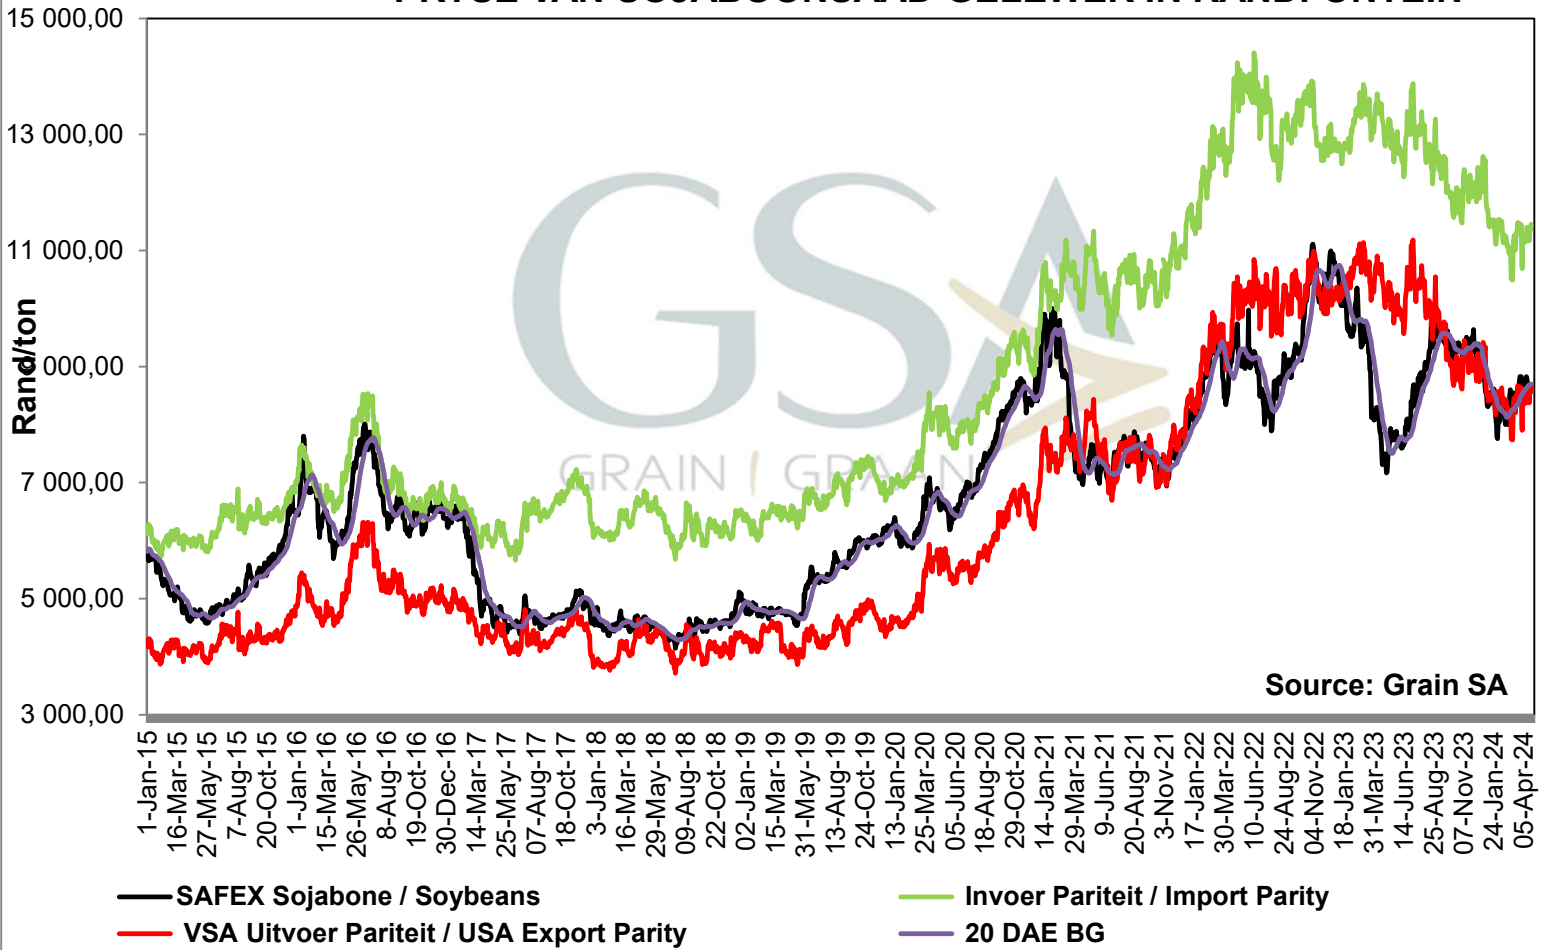

**PRICES OF SOYBEAN SEED DELIVERED IN RANDFONTEIN
PRYSE VAN SOJABOONSAAD GELEWER IN RANDFONTEIN**