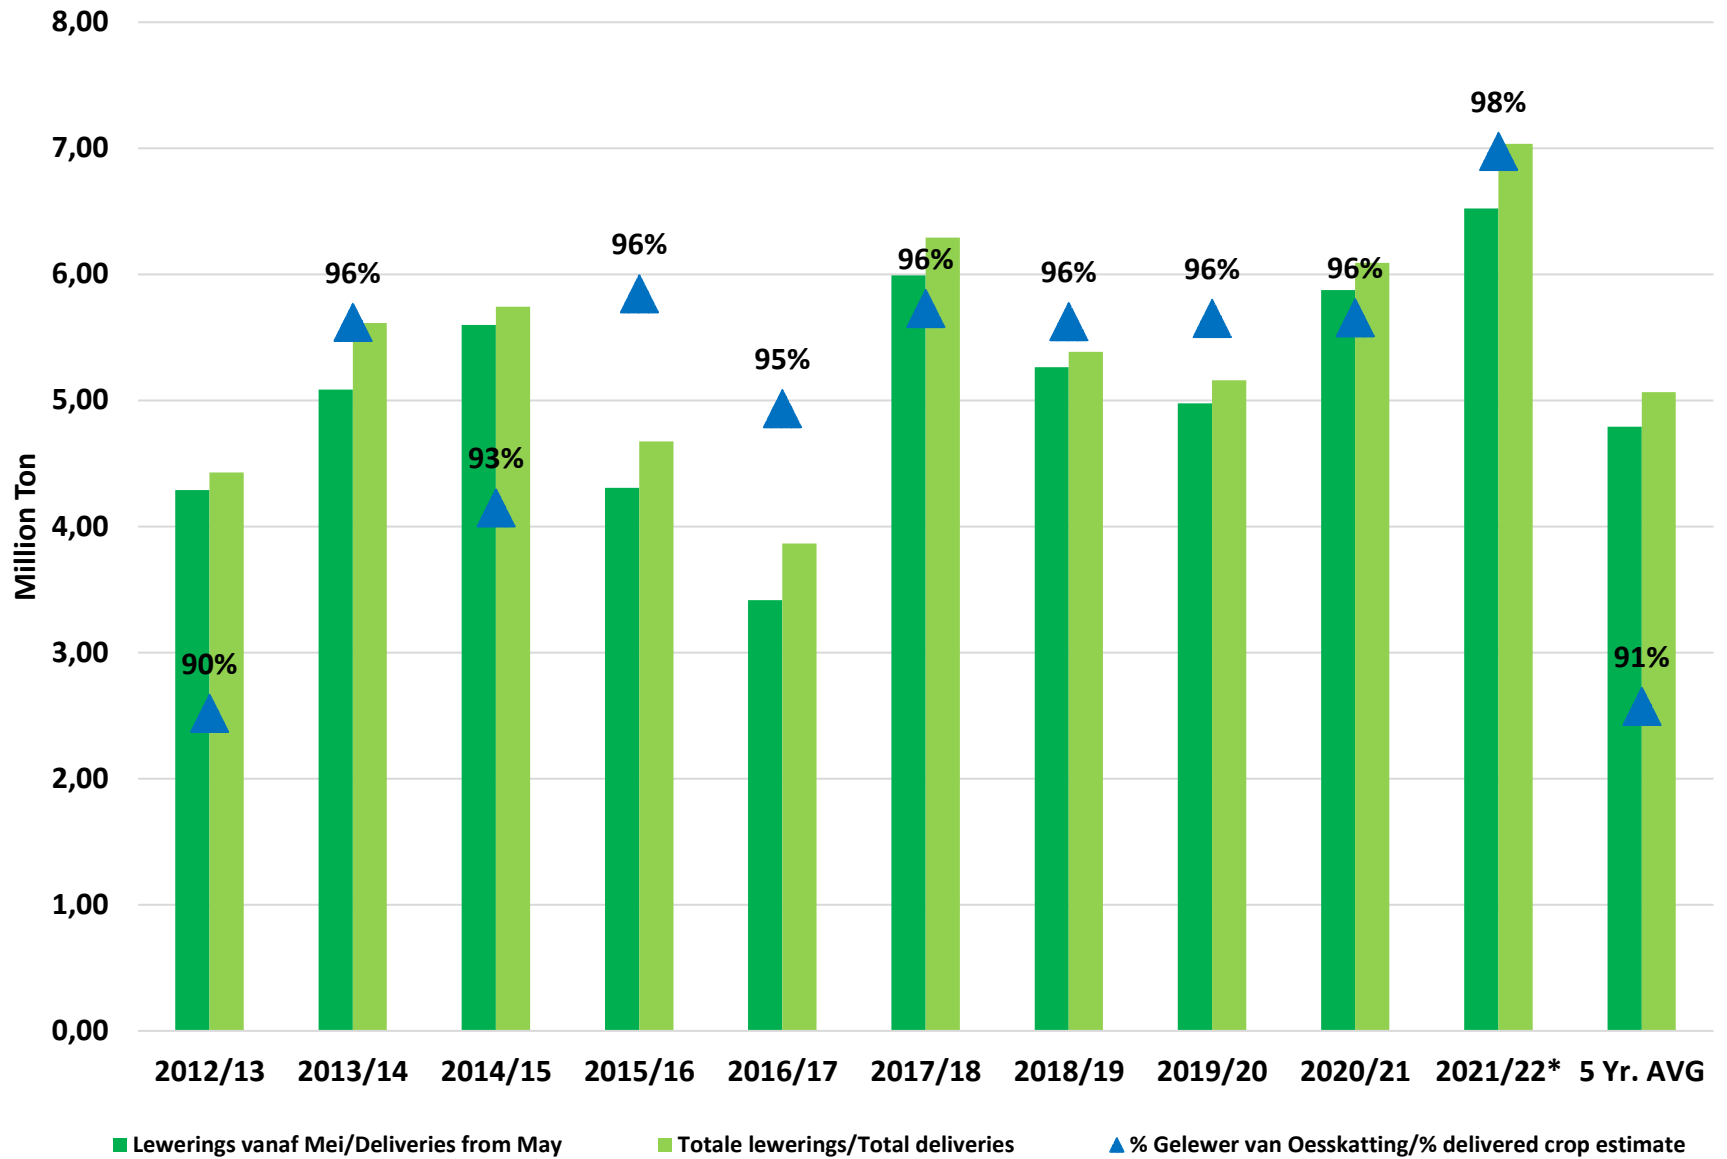

White Maize: Weekly producer deliveries

Yellow Maize: Weekly producer deliveries

Weeklikse mielielewerings (Bemarkingsjaar: Mei tot April 2020/21)

Weeklikse totale mielielewerings (Bemarkingsjaar: Mei tot April)

Weeklikse kumulatiewe mielielewerings (Bemarkingsjaar: Mei tot April)

Total YTD WM deliveries for the 2021/22 season vs previous season's

Total YTD YM deliveries for the 2021/22 season vs previous season's