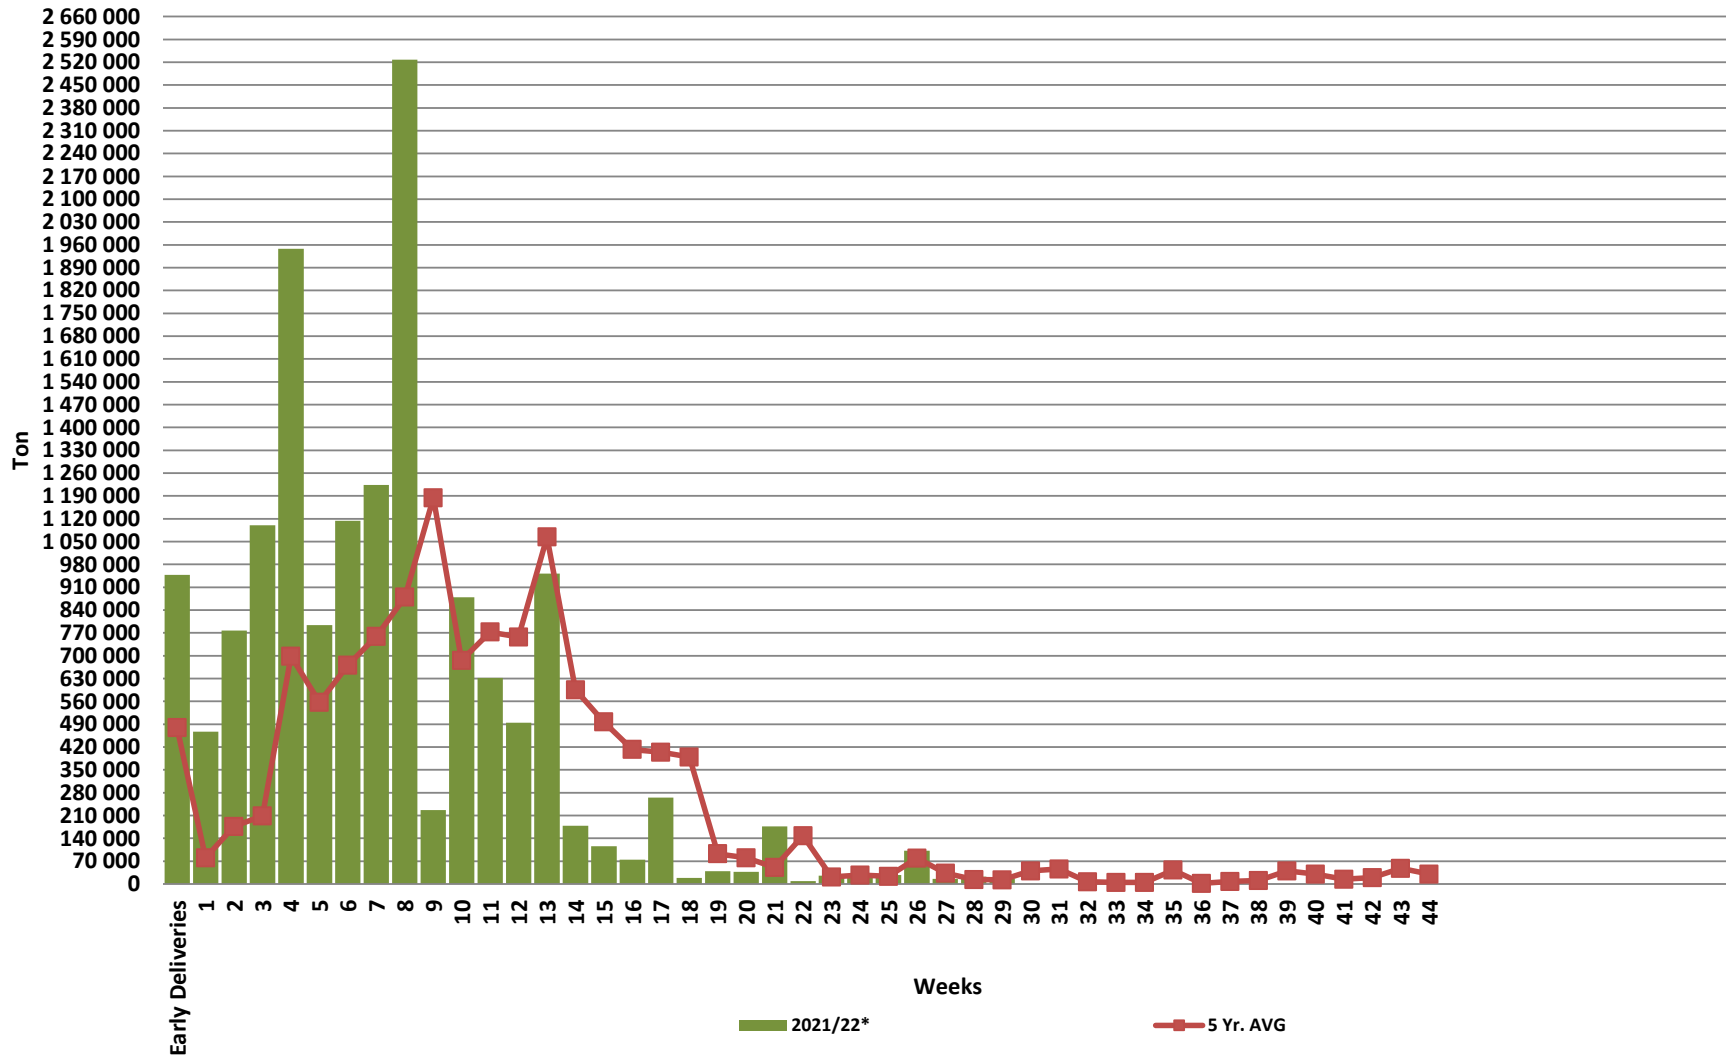

White Maize: Weekly producer deliveries

Yellow Maize: Weekly producer deliveries

Weeklikse mielielewerings (Bemarkingsjaar: Mei tot April 2020/21)

Weeklikse totale mielielewerings (Bemarkingsjaar: Mei tot April)

Weeklikse kumulatiewe mielielewerings (Bemarkingsjaar: Mei tot April)

Total YTD WM deliveries for the 2021/22 season vs previous season's

Total YTD YM deliveries for the 2021/22 season vs previous season's

Total YTD Maize deliveries for the 2021/22 season vs previous season's