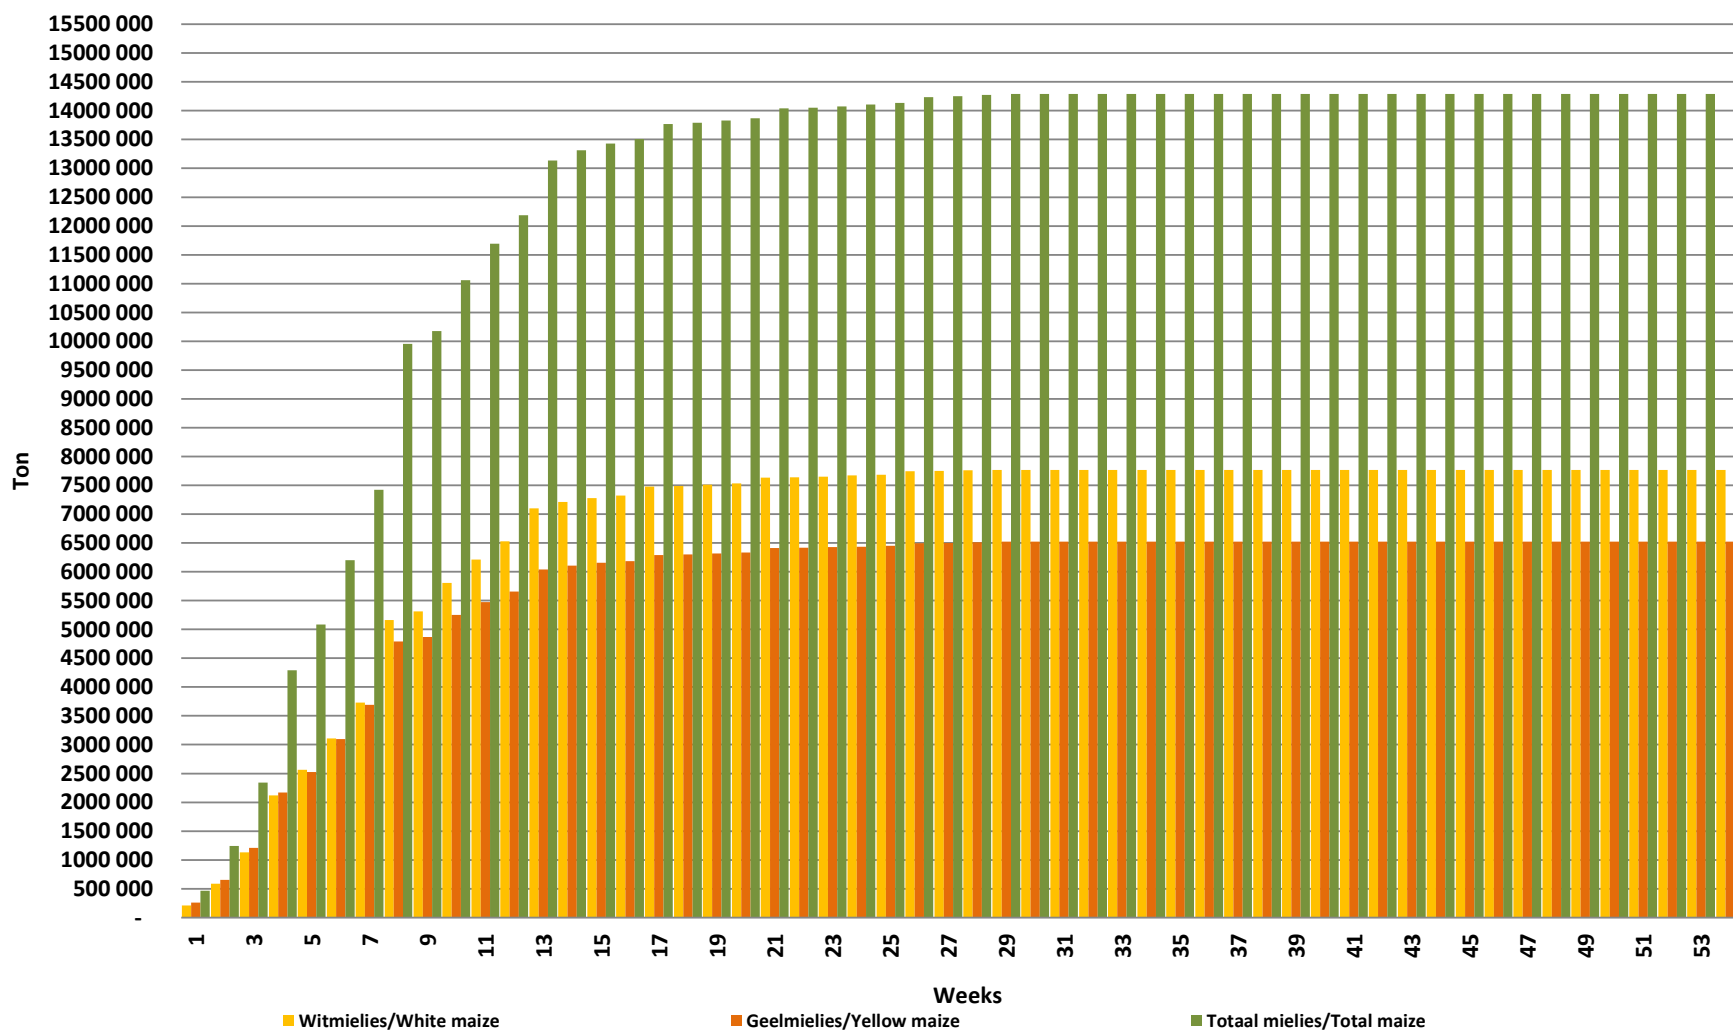

White Maize: Weekly producer deliveries

Yellow Maize: Weekly producer deliveries

Weeklikse mielielewerings (Bemarkingsjaar: Mei tot April 2020/21)

Weeklikse totale mielielewerings (Bemarkingsjaar: Mei tot April)

Weeklikse kumulatiewe mielielewerings (Bemarkingsjaar: Mei tot April)

Total YTD WM deliveries for the 2021/22 season vs previous season's

Total YTD YM deliveries for the 2021/22 season vs previous season's

Total YTD Maize deliveries for the 2021/22 season vs previous season's