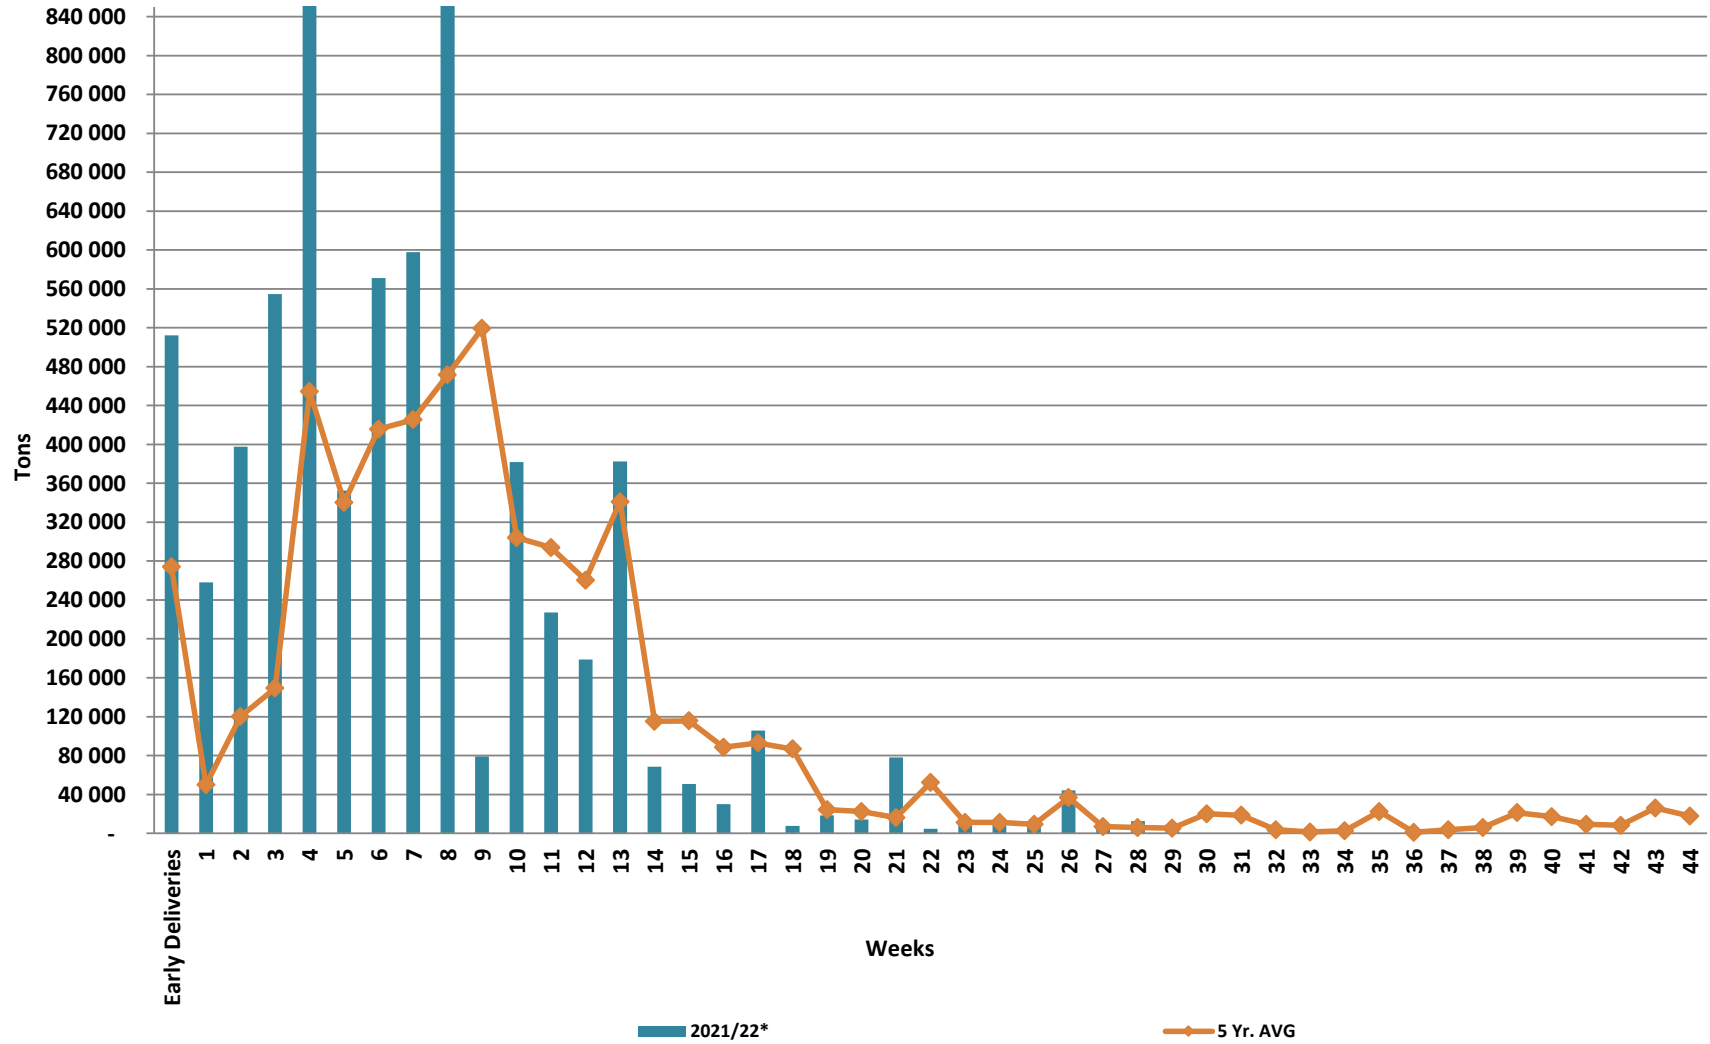

White Maize: Weekly producer deliveries

Yellow Maize: Weekly producer deliveries

Weeklikse mielielewerings (Bemarkingsjaar: Mei tot April 2020/21)

Weeklikse totale mielielewerings (Bemarkingsjaar: Mei tot April)

Weeklikse kumulatiewe mielielewerings (Bemarkingsjaar: Mei tot April)

Total YTD WM deliveries for the 2021/22 season vs previous season's

Total YTD YM deliveries for the 2021/22 season vs previous season's