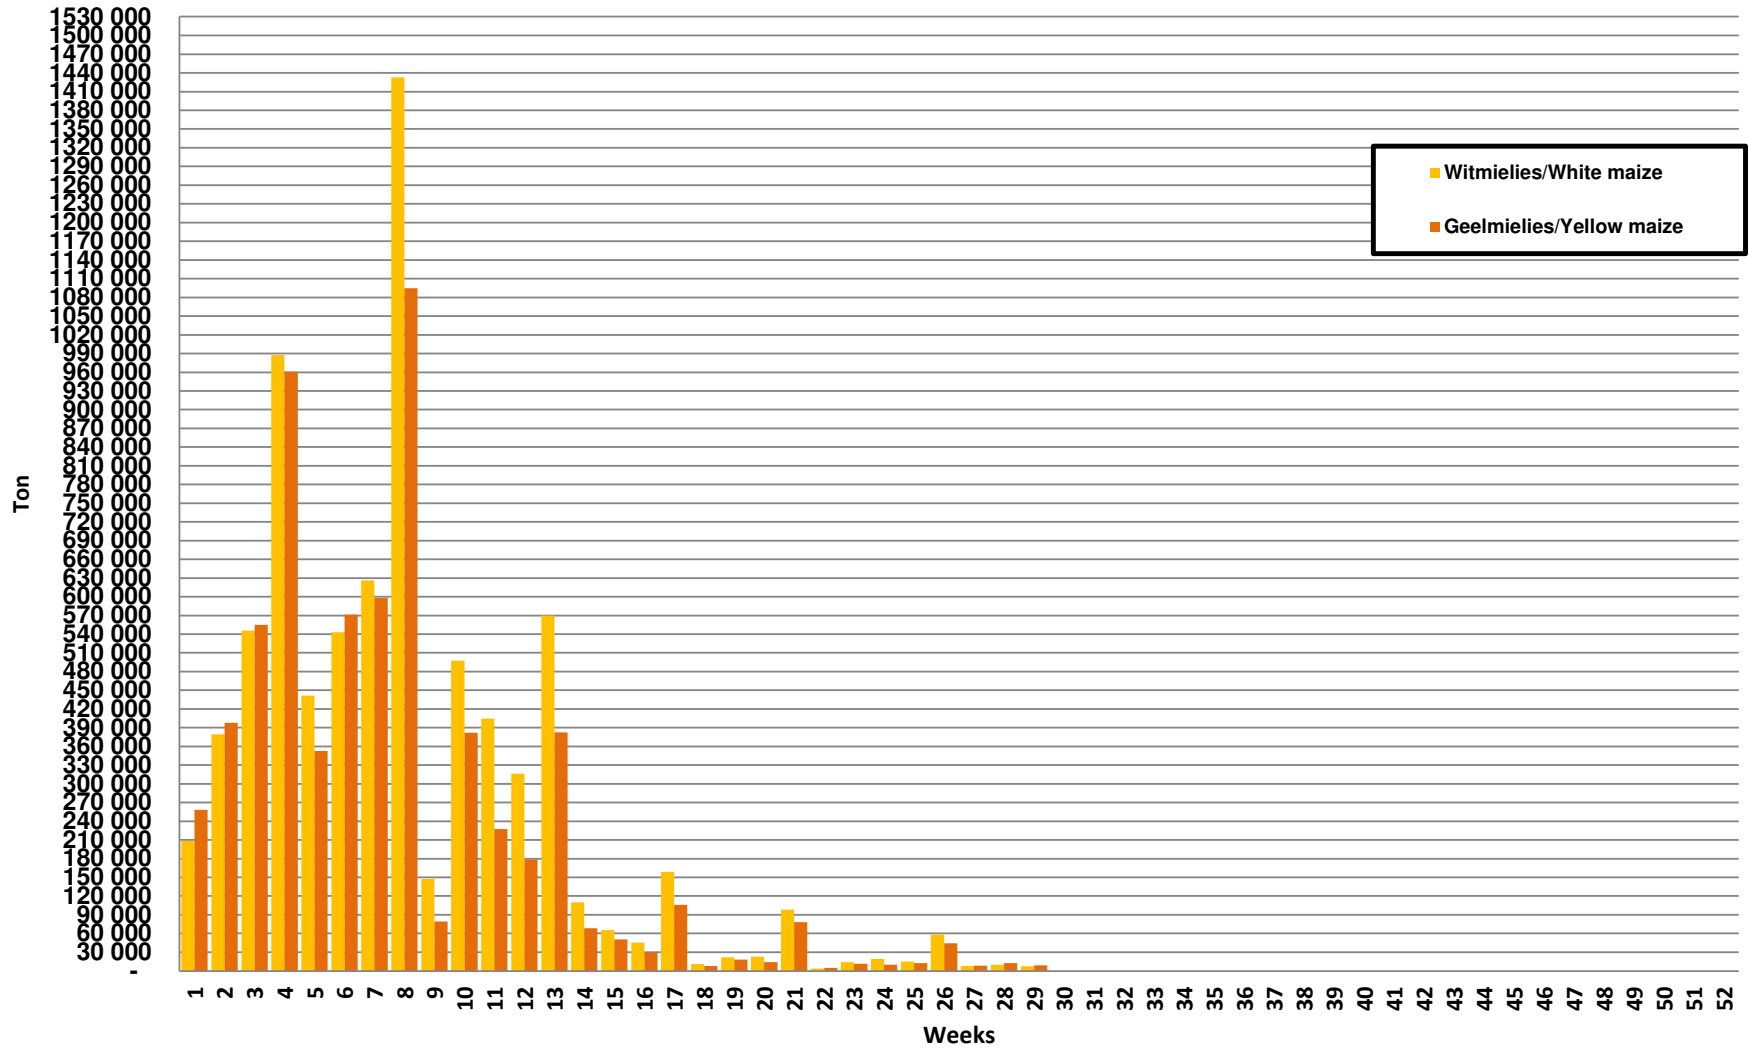

White Maize: Weekly producer deliveries

Yellow Maize: Weekly producer deliveries

Weeklikse mielielewerings (Bemarkingsjaar: Mei tot April 2020/21)

Weeklikse totale mielielewerings (Bemarkingsjaar: Mei tot April)

Weeklikse kumulatiewe mielielewerings (Bemarkingsjaar: Mei tot April)

Total YTD WM deliveries for the 2021/22 season vs previous season's

Total YTD YM deliveries for the 2021/22 season vs previous season's

Total YTD Maize deliveries for the 2021/22 season vs previous season's