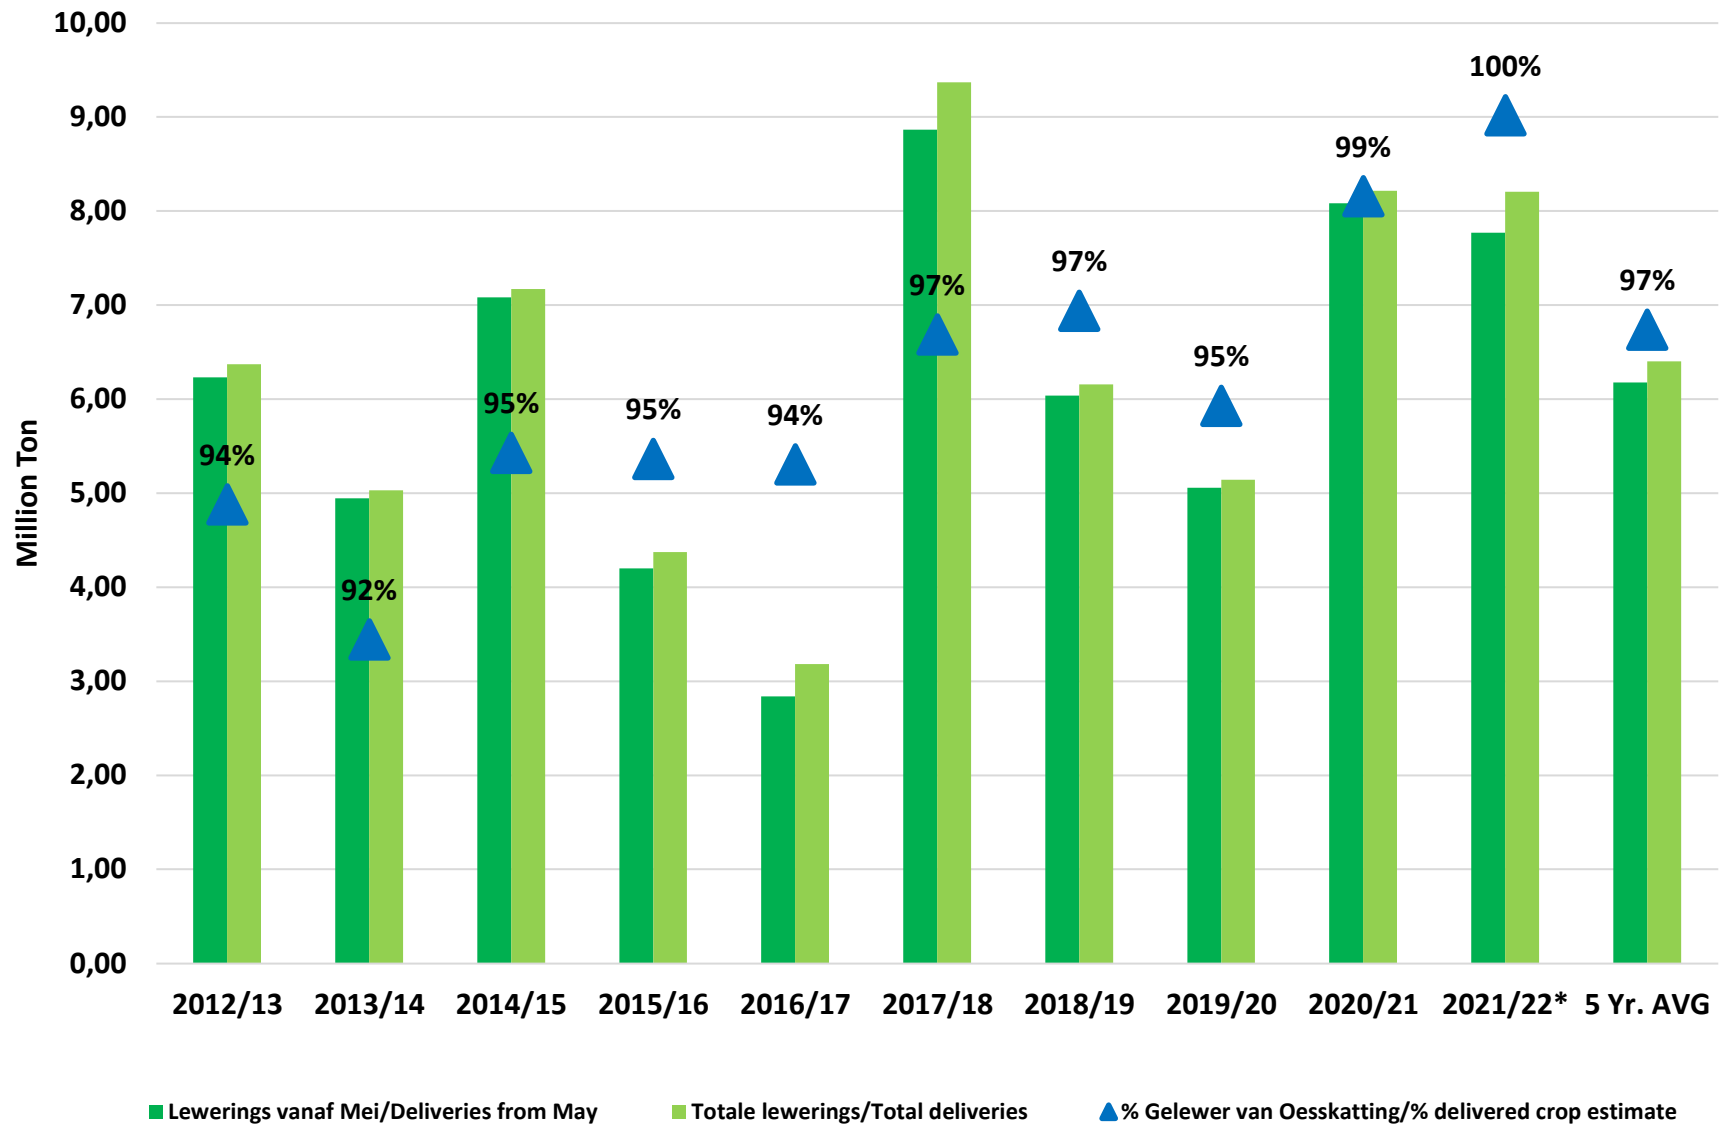

White Maize: Weekly producer deliveries

Yellow Maize: Weekly producer deliveries

Weeklikse mielielewerings (Bemarkingsjaar: Mei tot April 2020/21)

Weeklikse totale mielielewerings (Bemarkingsjaar: Mei tot April)

Weeklikse kumulatiewe mielielewerings (Bemarkingsjaar: Mei tot April)

Total YTD WM deliveries for the 2021/22 season vs previous season's

Total YTD YM deliveries for the 2021/22 season vs previous season's