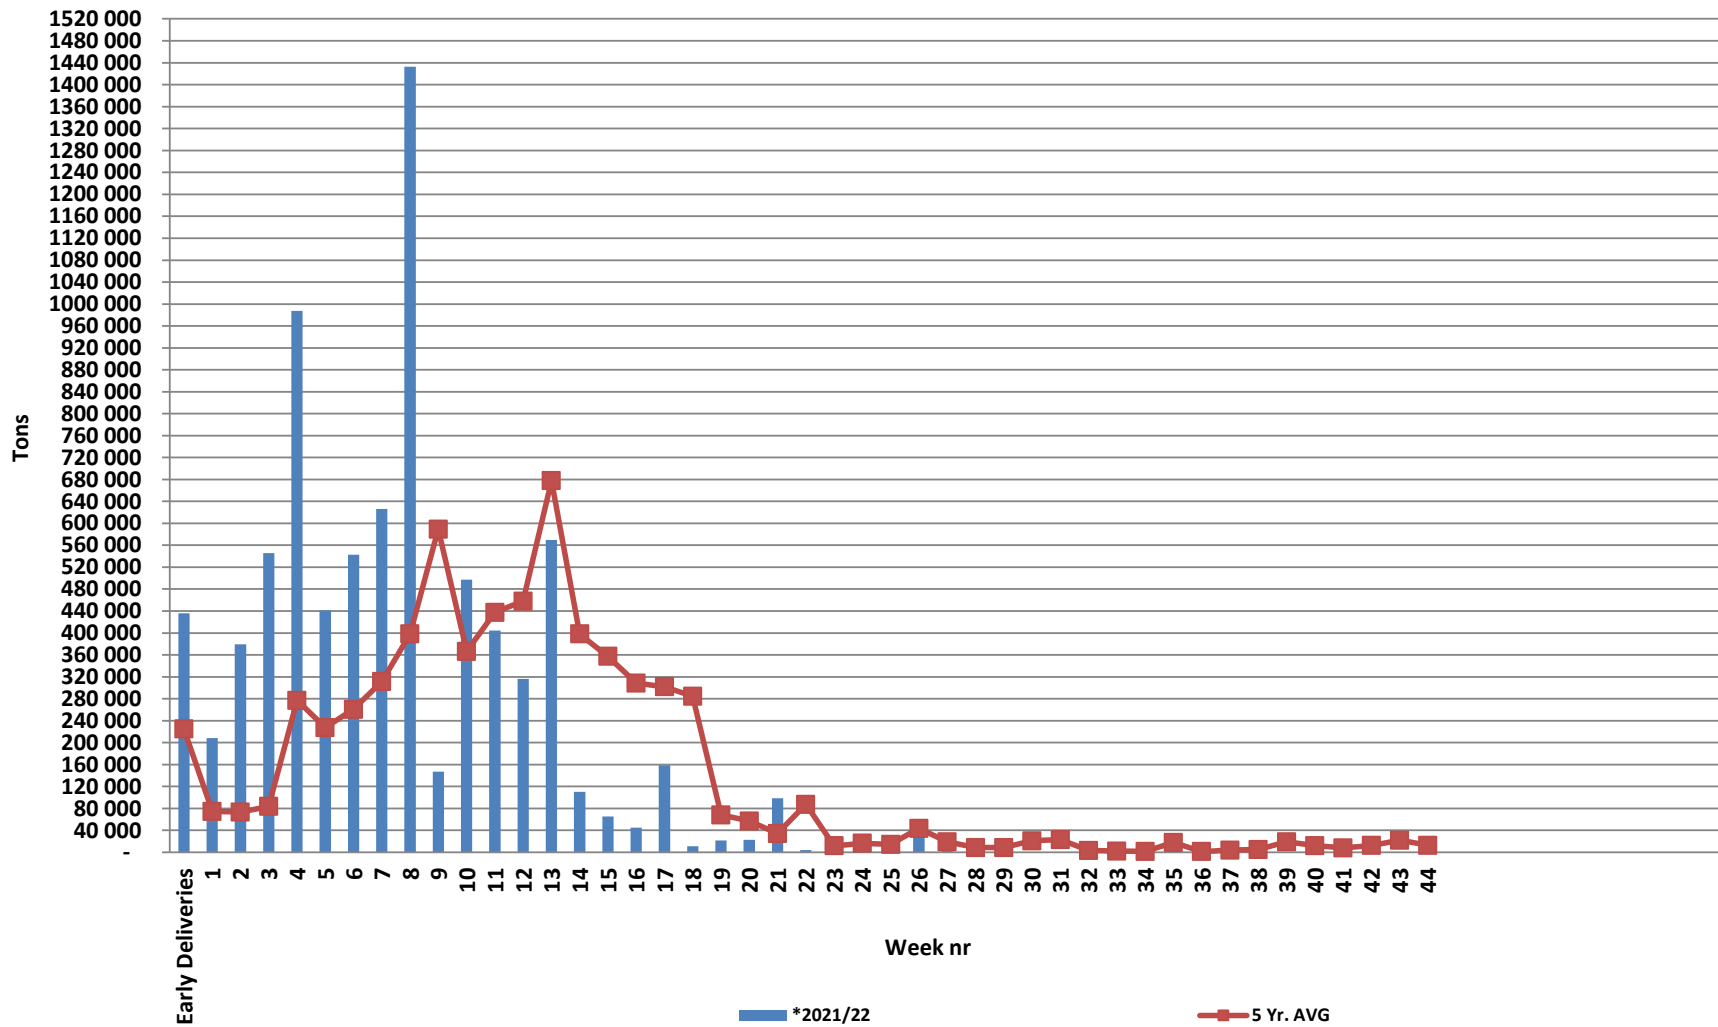

White Maize: Weekly producer deliveries

Yellow Maize: Weekly producer deliveries

Weeklikse mielielewerings (Bemarkingsjaar: Mei tot April 2020/21)

Weeklikse totale mielielewerings (Bemarkingsjaar: Mei tot April)

Weeklikse kumulatiewe mielielewerings (Bemarkingsjaar: Mei tot April)

Total YTD WM deliveries for the 2021/22 season vs previous season's

Total YTD YM deliveries for the 2021/22 season vs previous season's

Total YTD Maize deliveries for the 2021/22 season vs previous season's