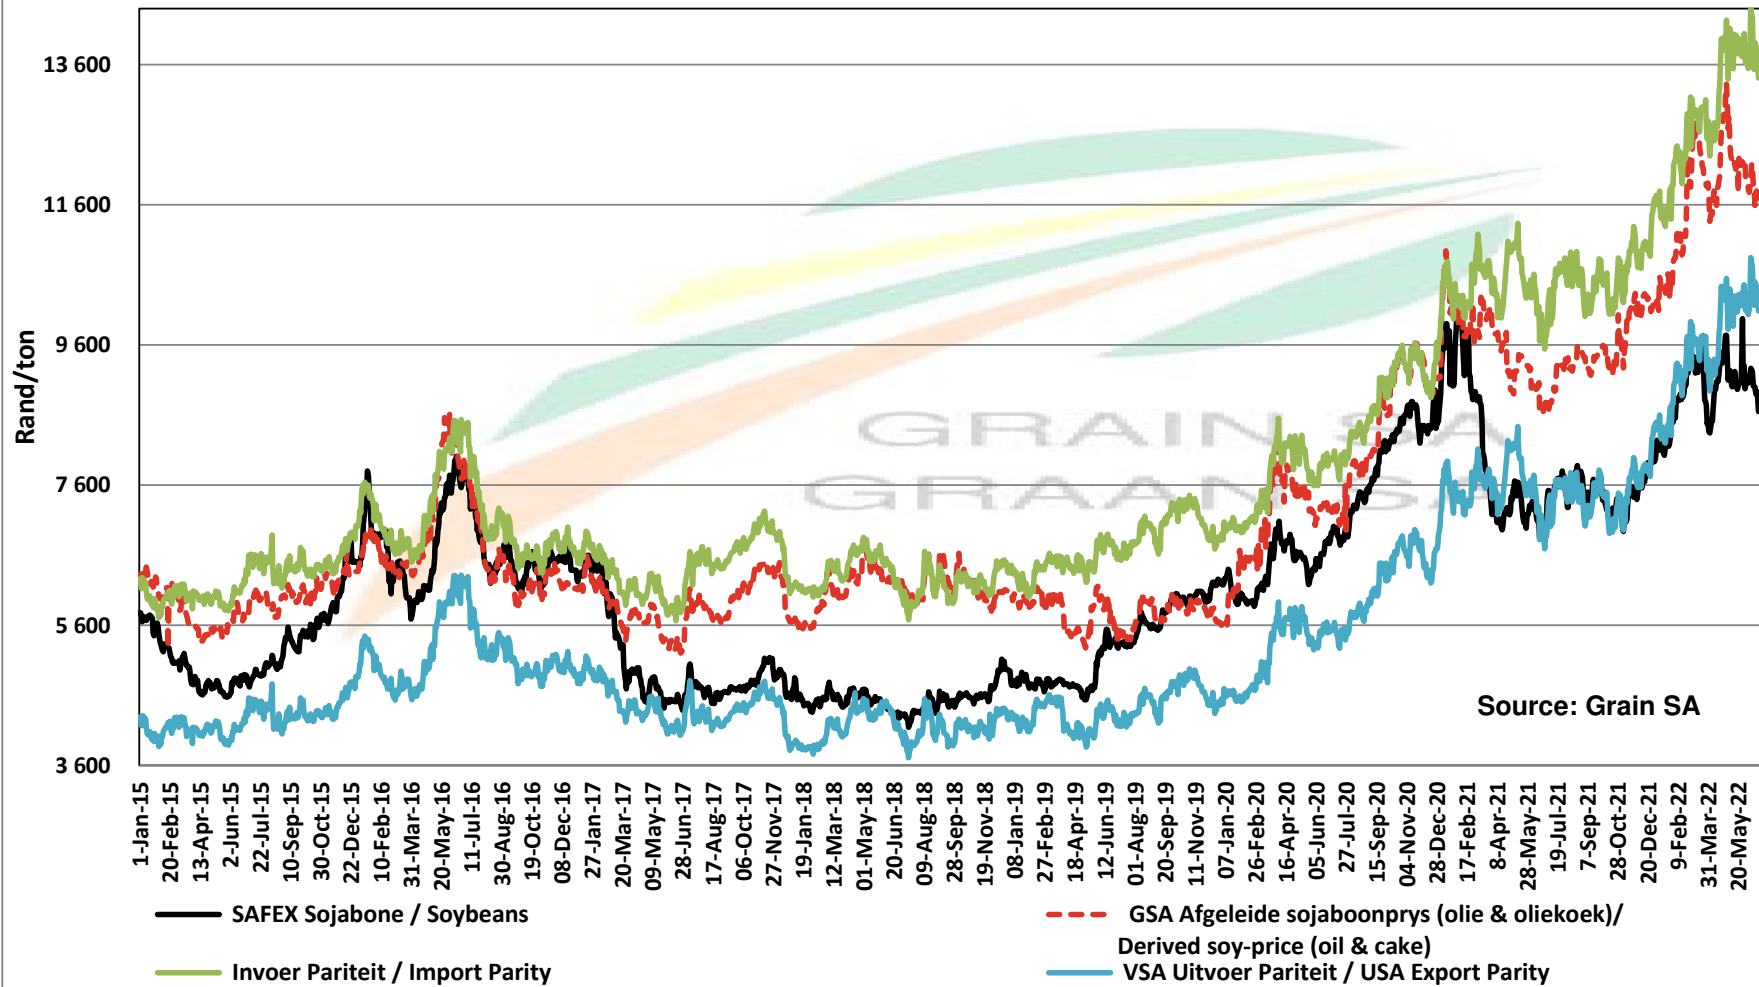

PRICES OF DERIVED SOYBEAN DELIVERED IN RANDFONTEIN PRYSE VAN AFGELEIDE SOJABONE GELEWER IN RANDFONTEIN