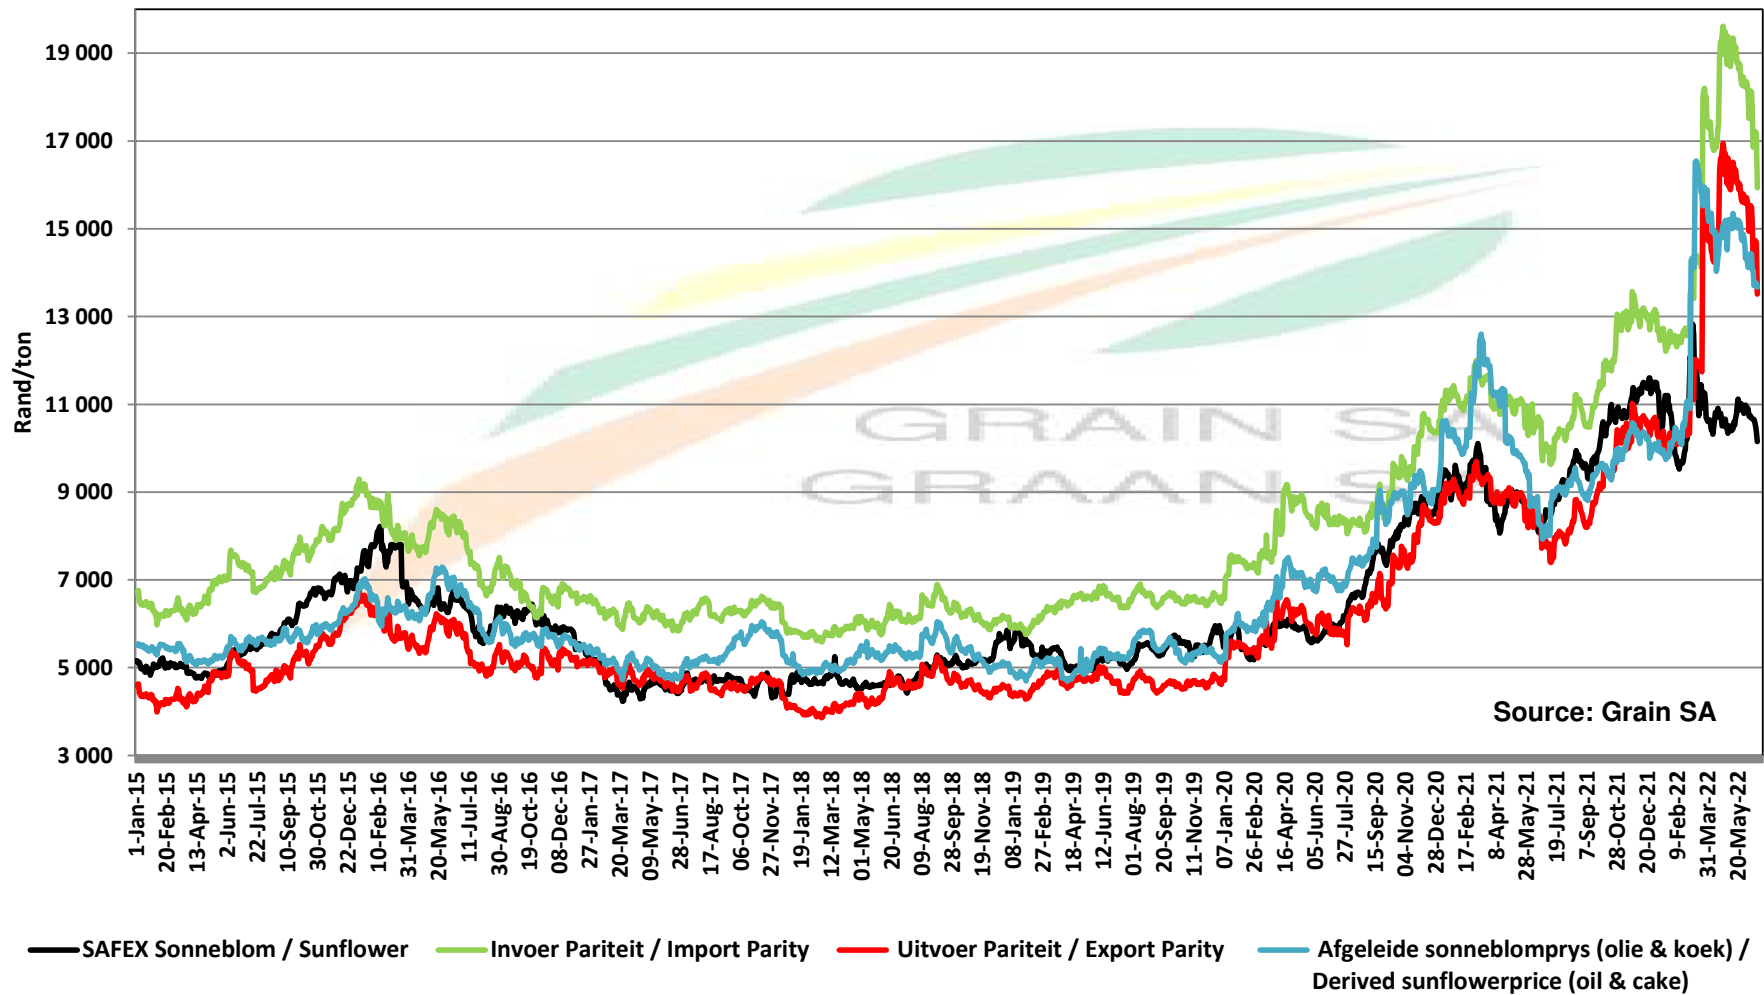

PRICES OF EU SUNFLOWER SEED DELIVERED IN RANDFONTEIN PRYSE VAN EU SONNEBLOMSAAD GELEWER IN RANDFONTEIN

PRICES OF EU SUNFLOWER SEED DELIVERED IN RANDFONTEIN PRYSE VAN EU SONNEBLOMSAAD GELEWER IN RANDFONTEIN