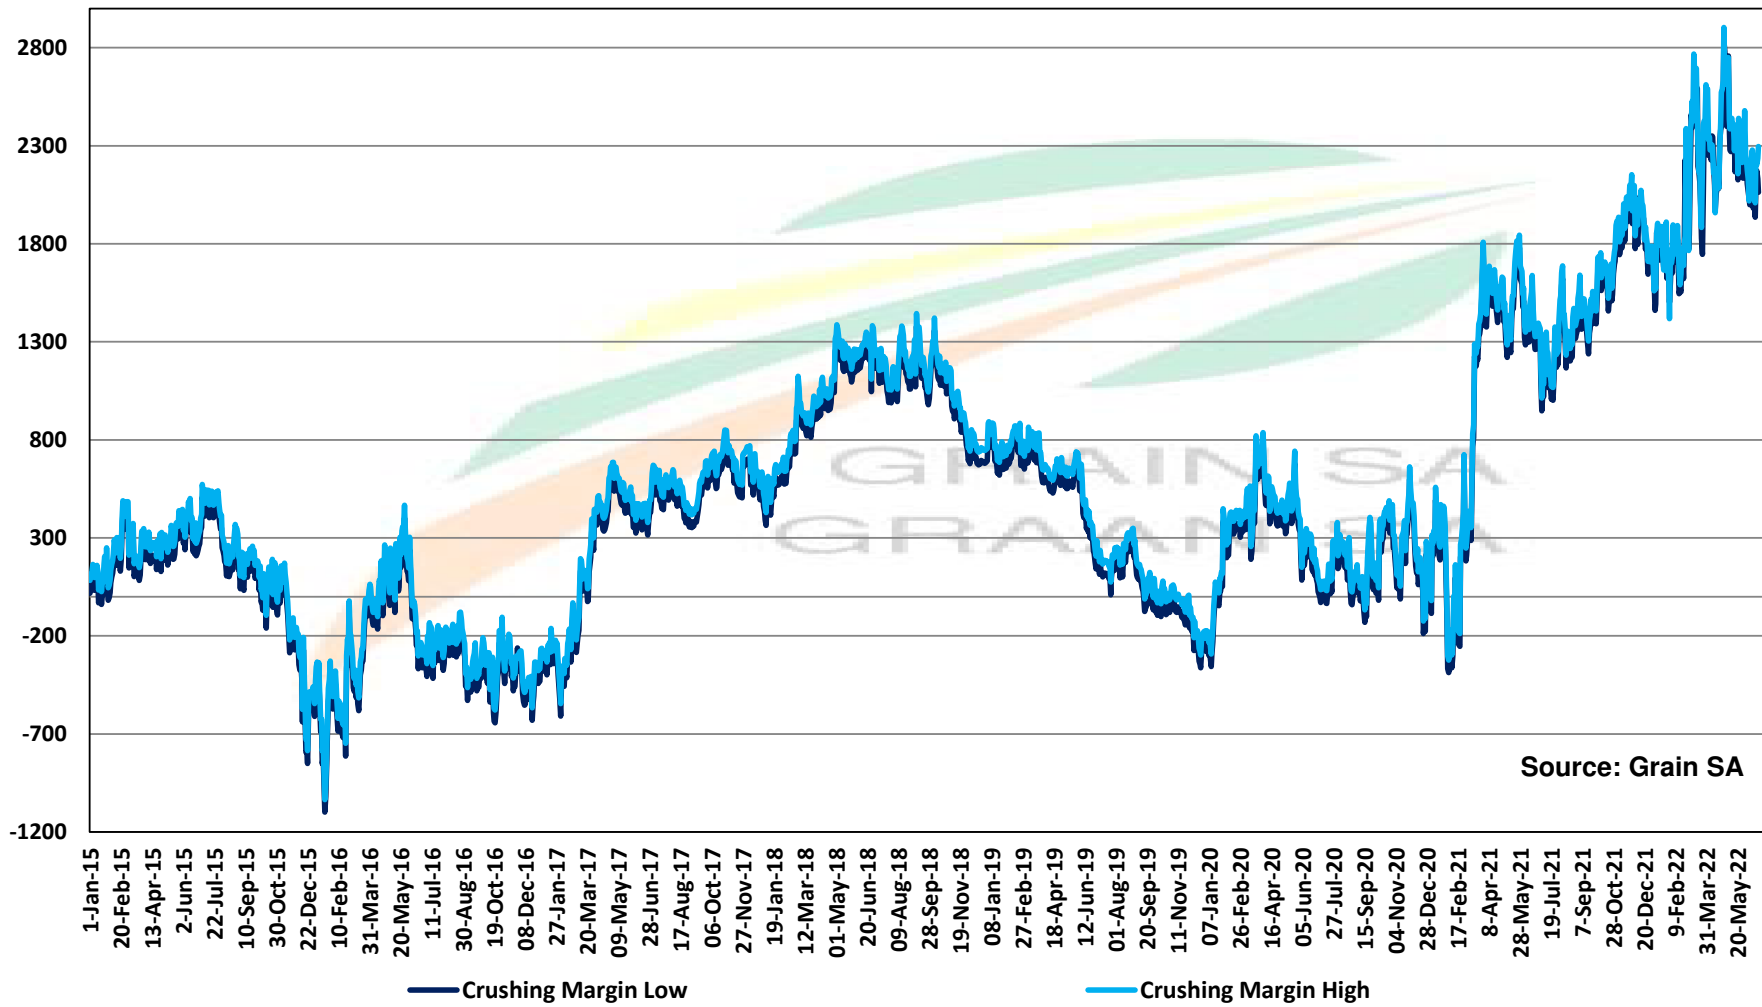

PRICES OF SOYBEAN CRUSHING MARGIN PRYSE VAN SOJABOON PERSMARGE