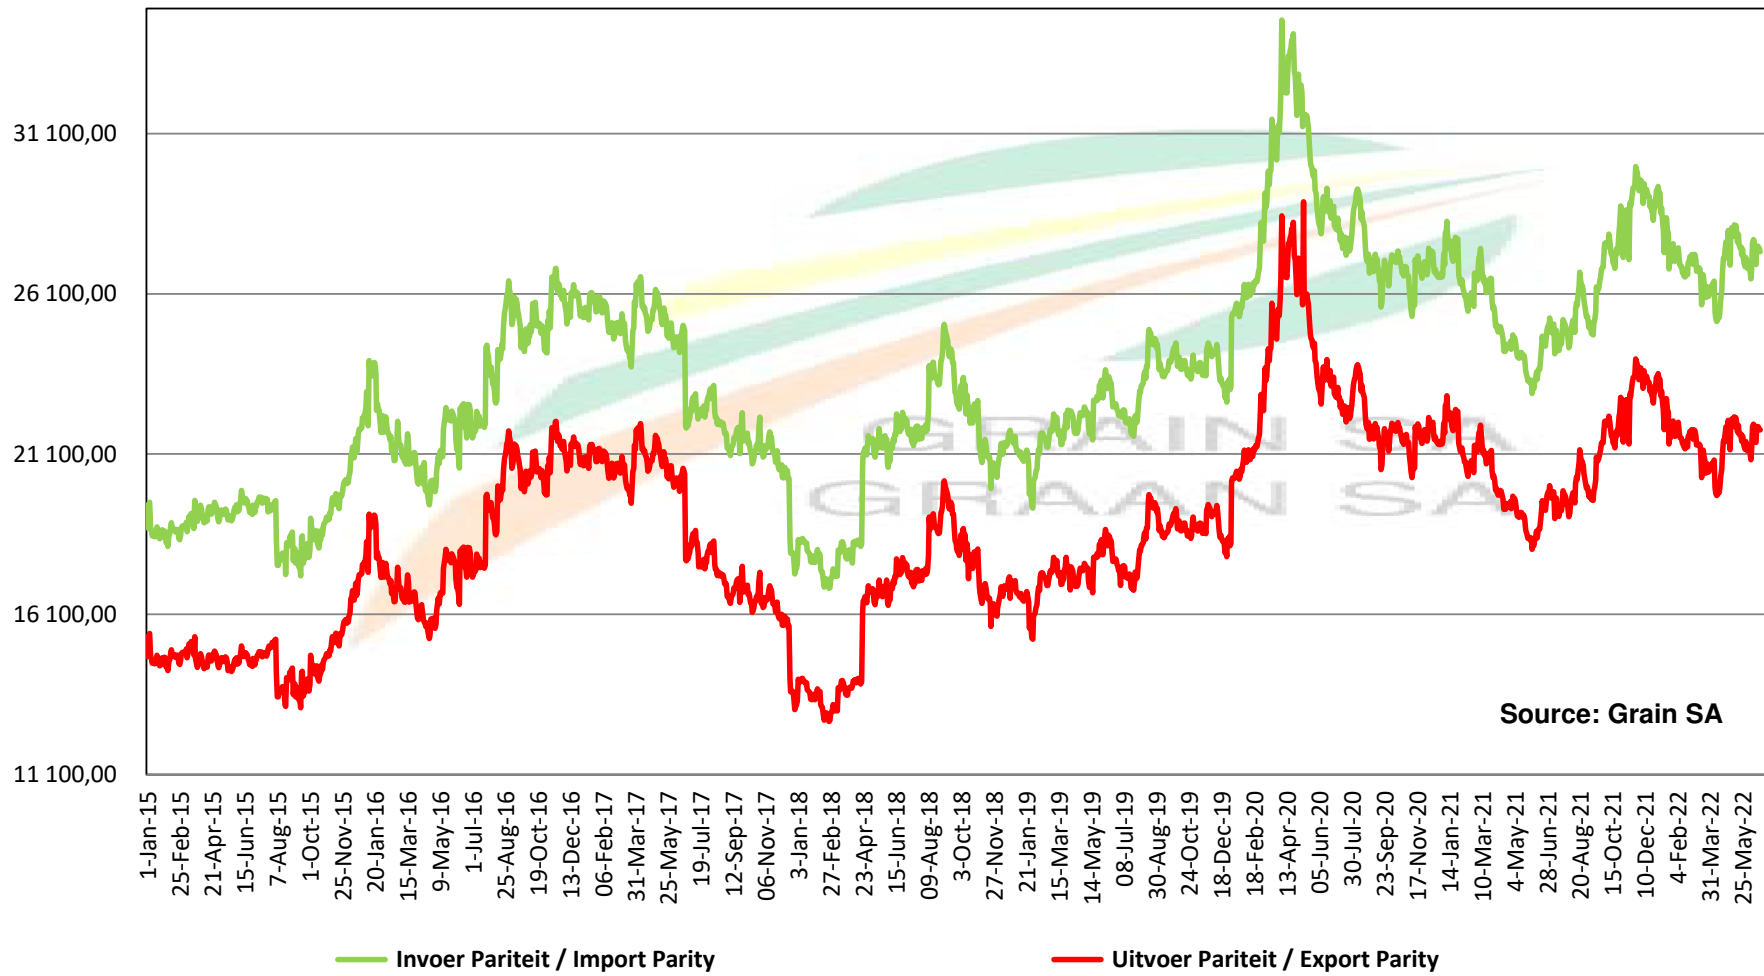

PRICES OF PROCESSED AND GRADED USA CHOICE GRADE GROUNDNUTS (40/50) (RANDFONTEIN)
PRYSE VAN UITGEDOP EN GESORTEERDE VSA KEURGRAAD GRONDBONE MET 'N PITGROOTTE VAN 40/50
pitgrootte (RANDFONTEIN)