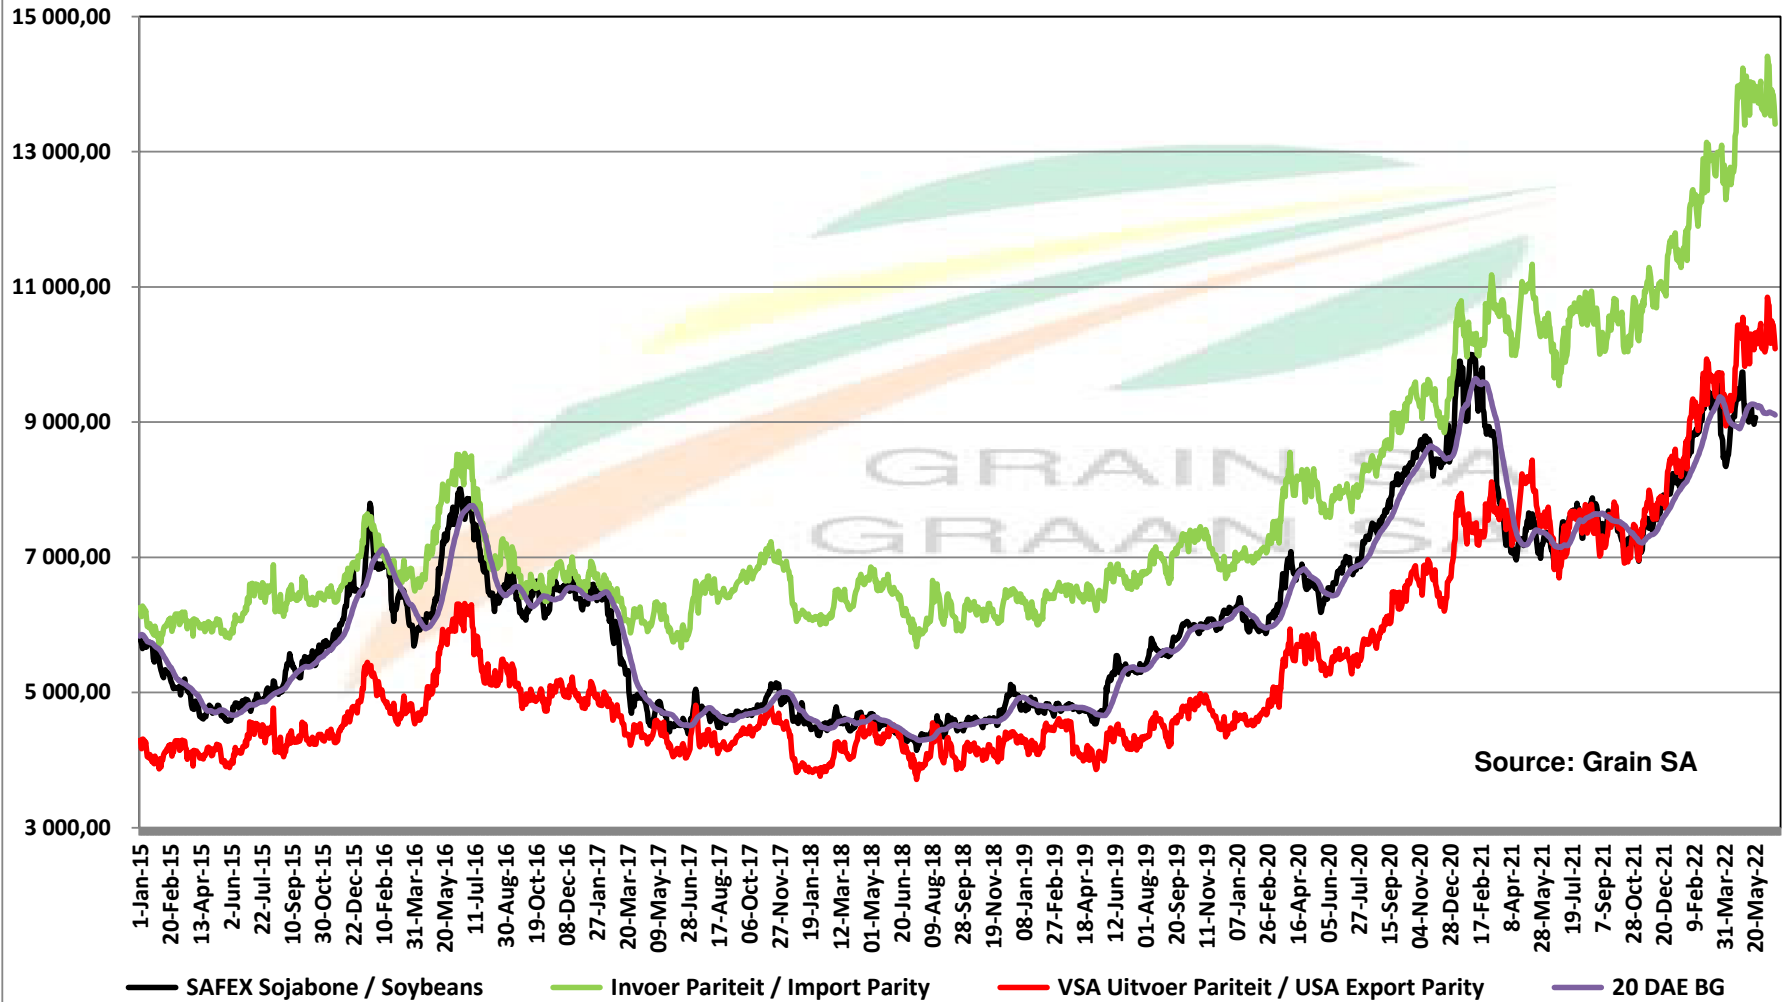

PRICES OF SOYBEAN SEED DELIVERED IN RANDFONTEIN PRYSE VAN SOJABOONSAAD GELEWER IN RANDFONTEIN