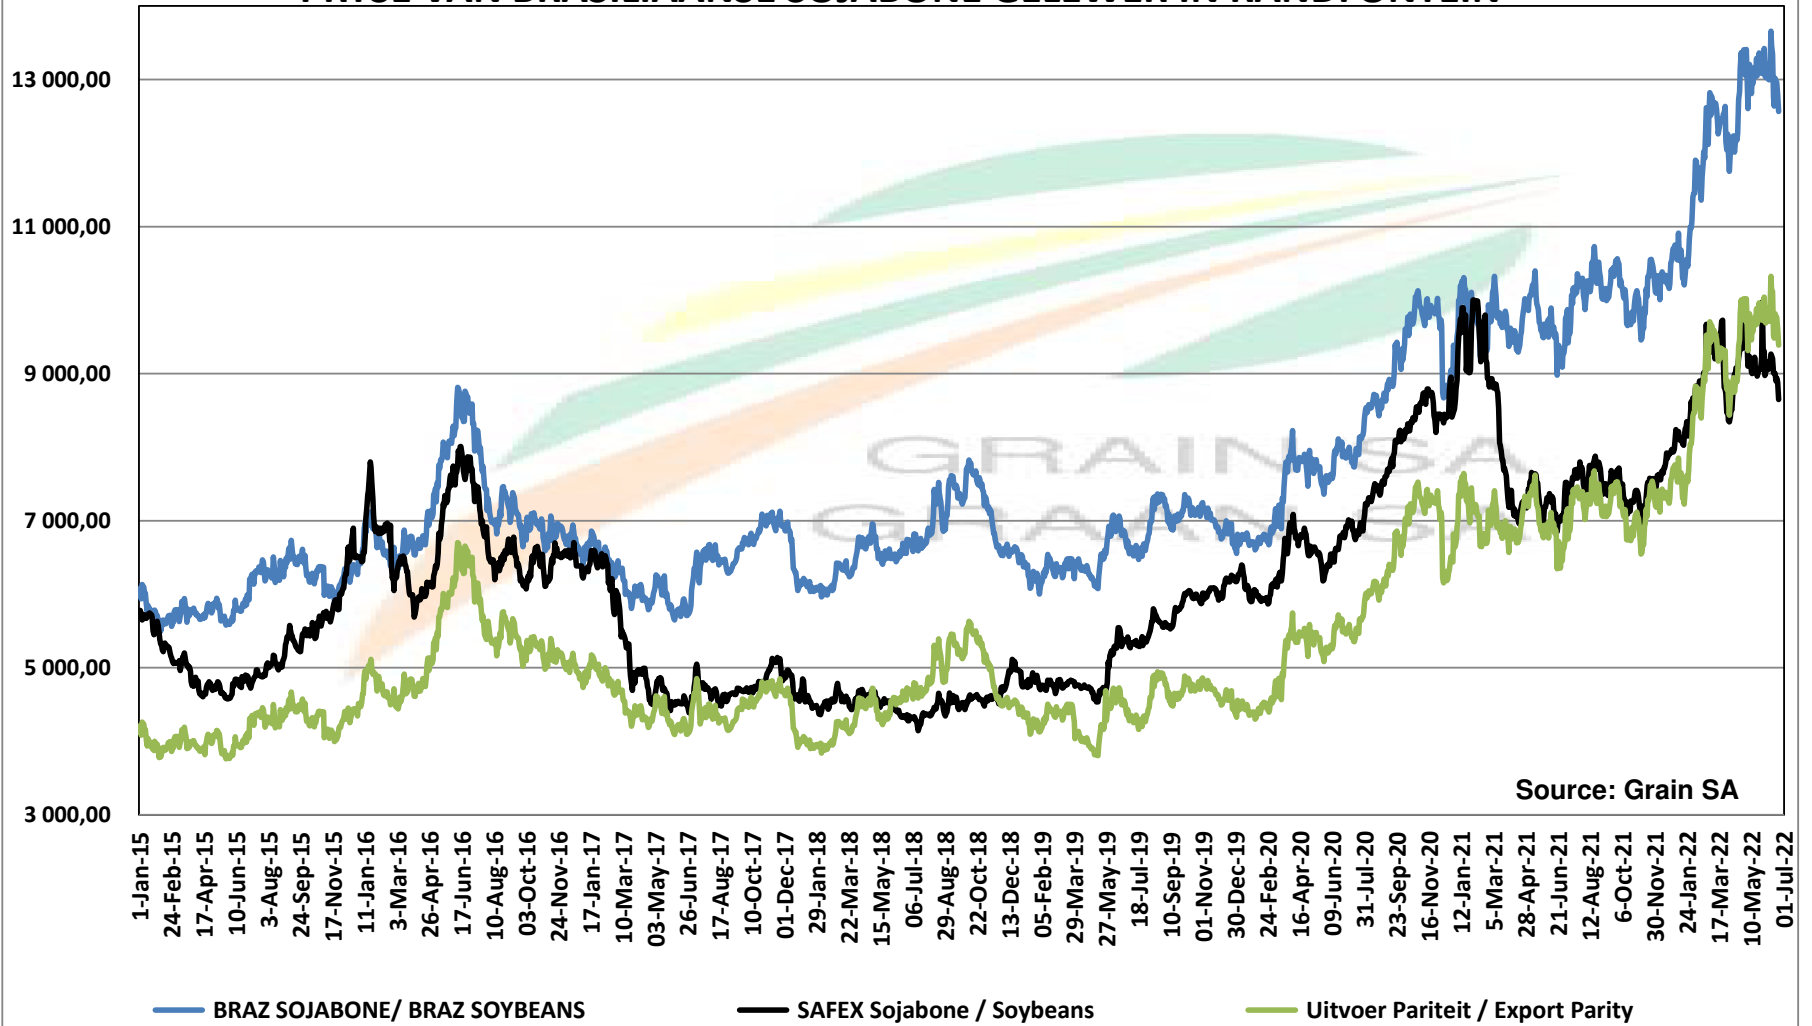

PRICES OF BRAZILIAN SOYBEAN DELIVERED IN RANDFONTEIN
PRYSE VAN BRASILIAANSE SOJABONE GELEWER IN RANDFONTEIN