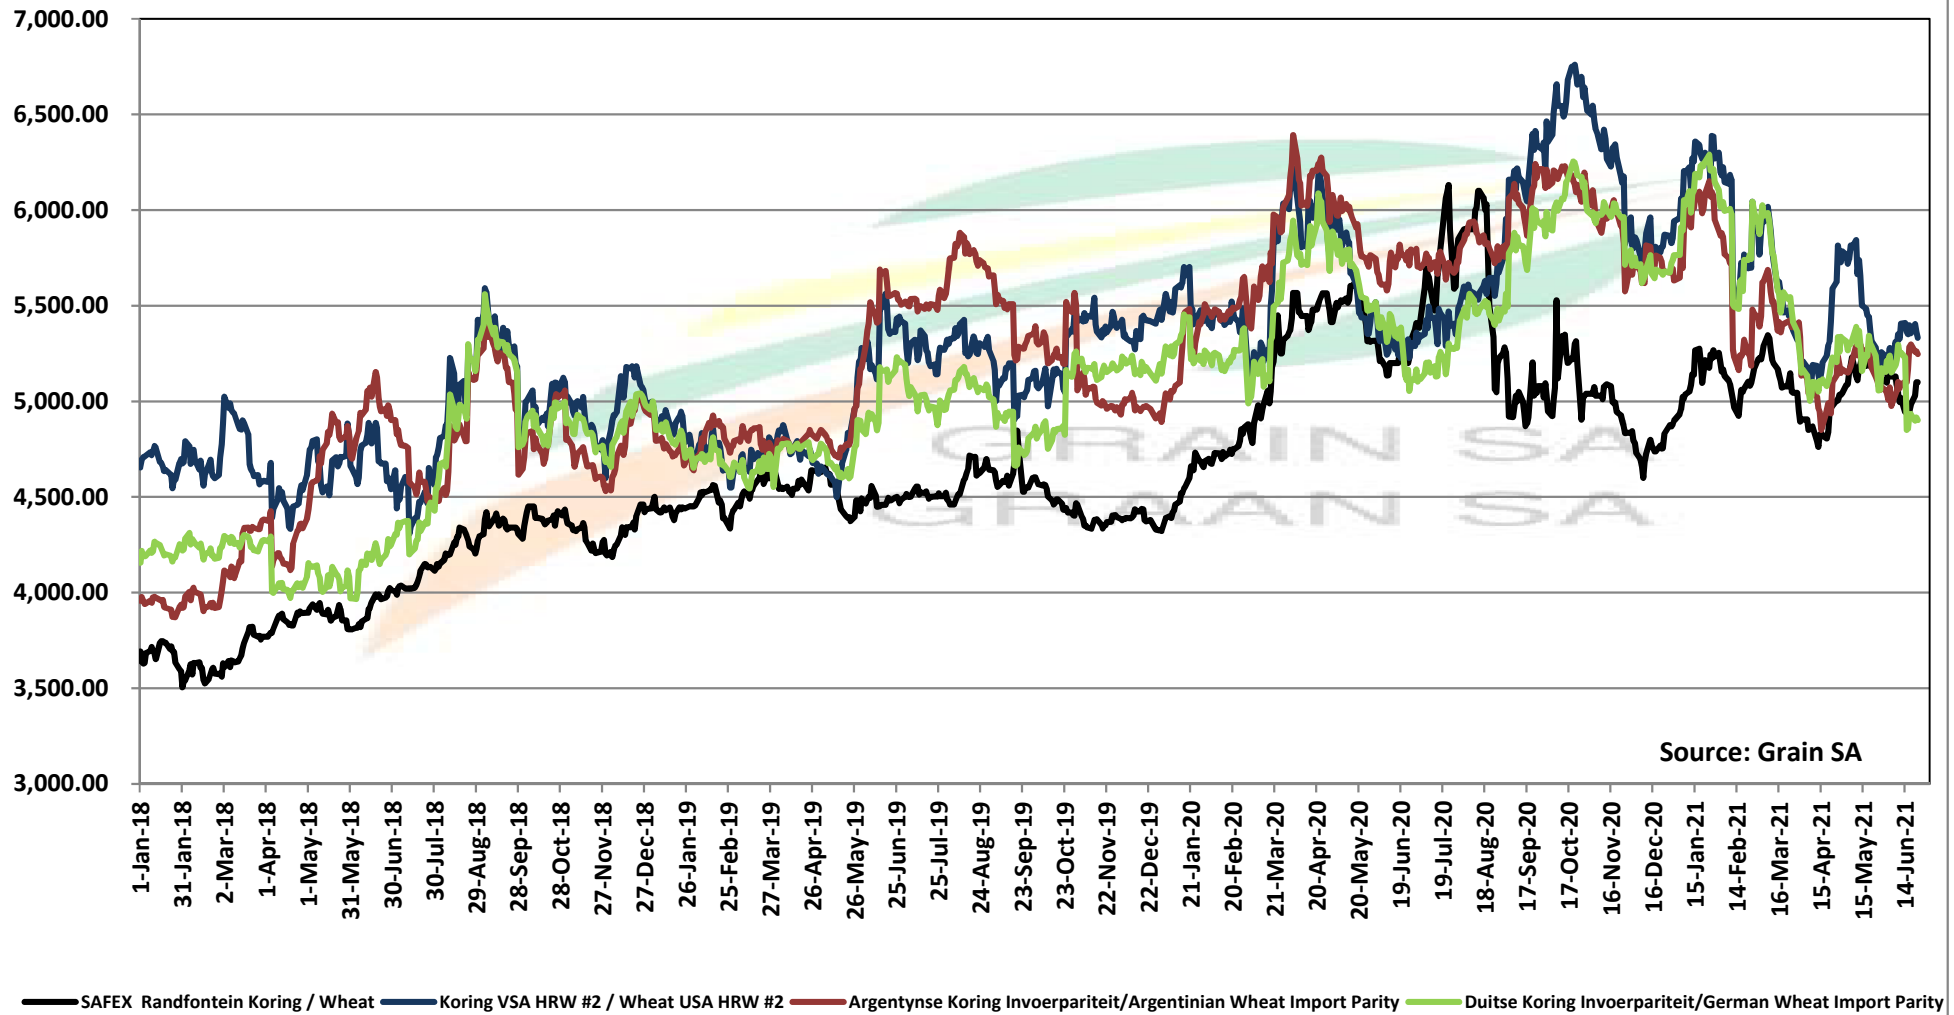

PRICES OF WHEAT DELIVERED IN RANDFONTEIN PRYSE VAN KORING GELEWER IN RANDFONTEIN