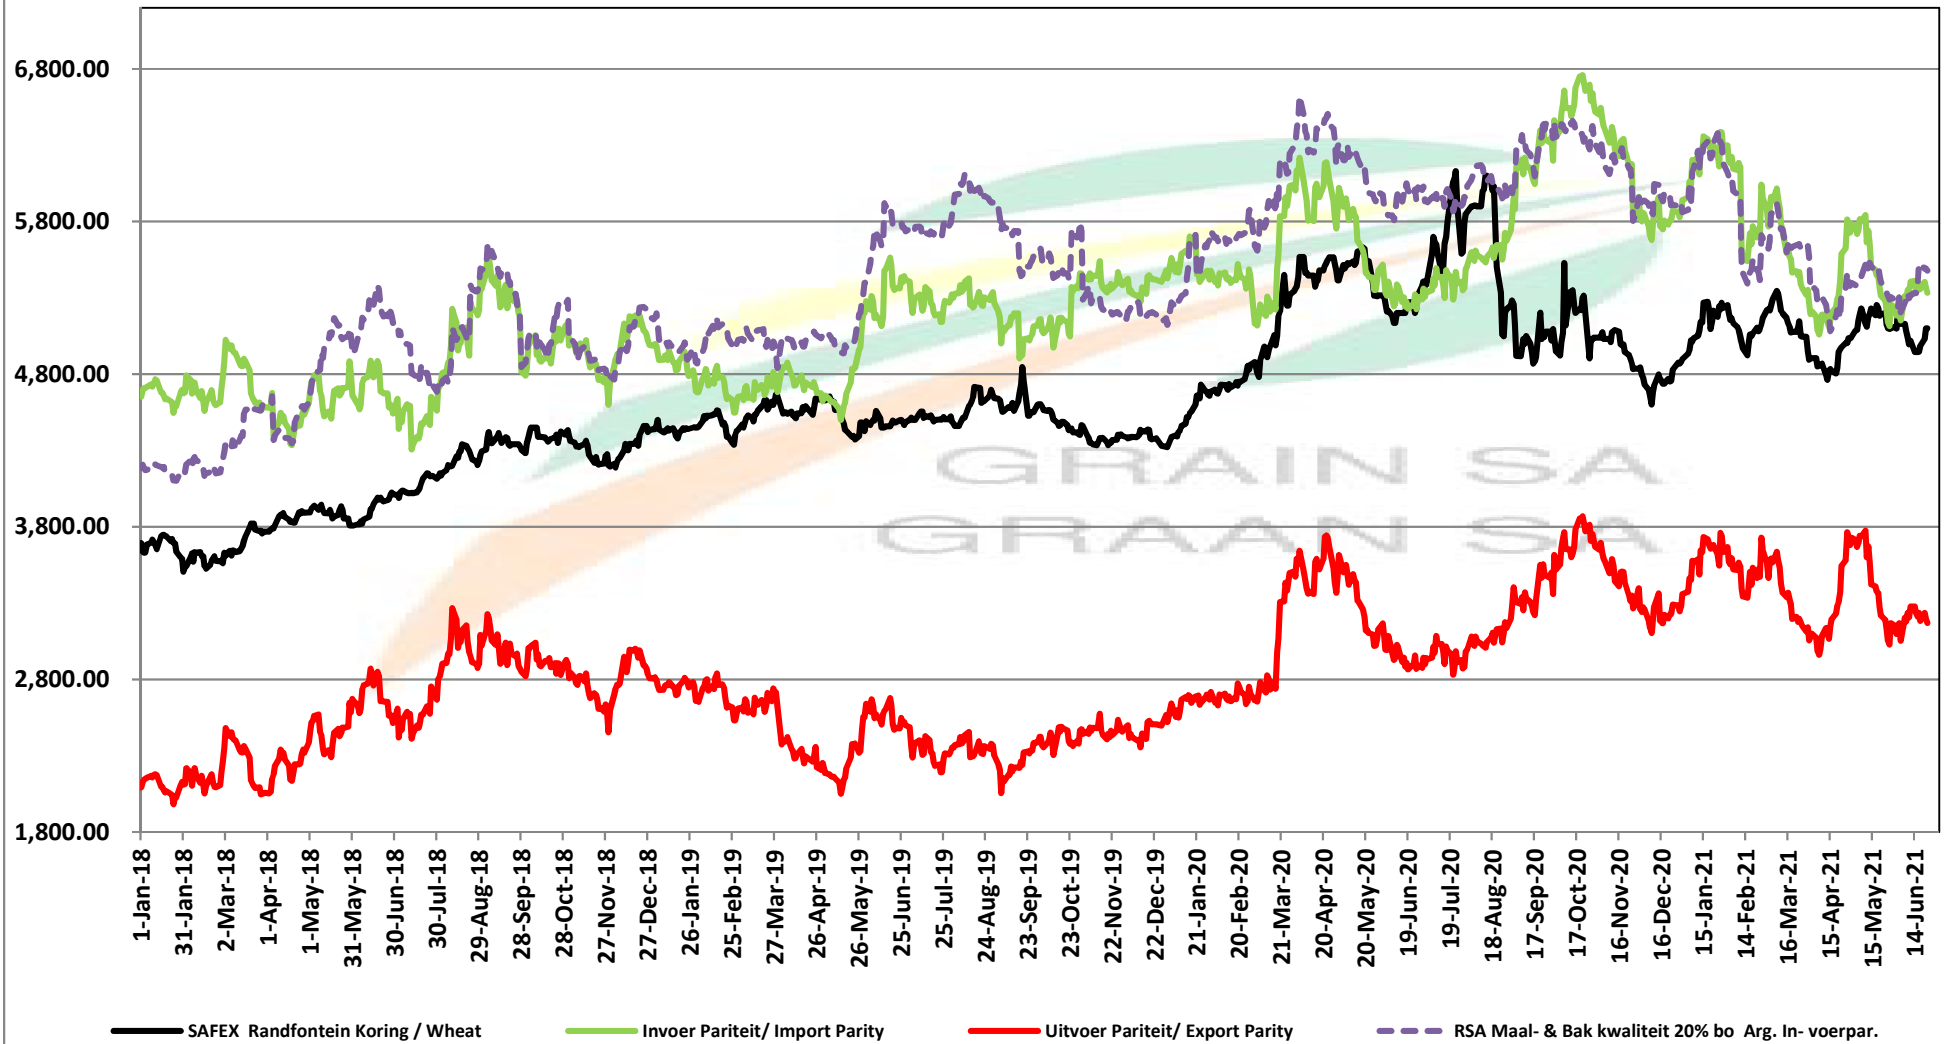

PRICES OF RSA AND ARGENTINE WHEAT DELIVERED IN RANDFONTEIN

PRYSE VAN RSA EN ARGENTYNSE KORING GELEWER IN RANDFONTEIN

Source: Grain SA

PRICES OF SOUTH AFRICAN AND USA WHEAT DELIVERED IN RANDFONTEIN

PRYSE VAN SUID AFRIKAANSE EN VSA KORING GELEWER IN RANDFONTEIN

Source: Grain SA

PRICES OF WHEAT DELIVERED IN RANDFONTEIN PRYSE VAN KORING GELEWER IN RANDFONTEIN

PRICES OF RSA AND GERMAN WHEAT DELIVERED IN RANDFONTEIN

PRYSE VAN RSA EN DUITSTE KORING GELEWER IN RANDFONTEIN