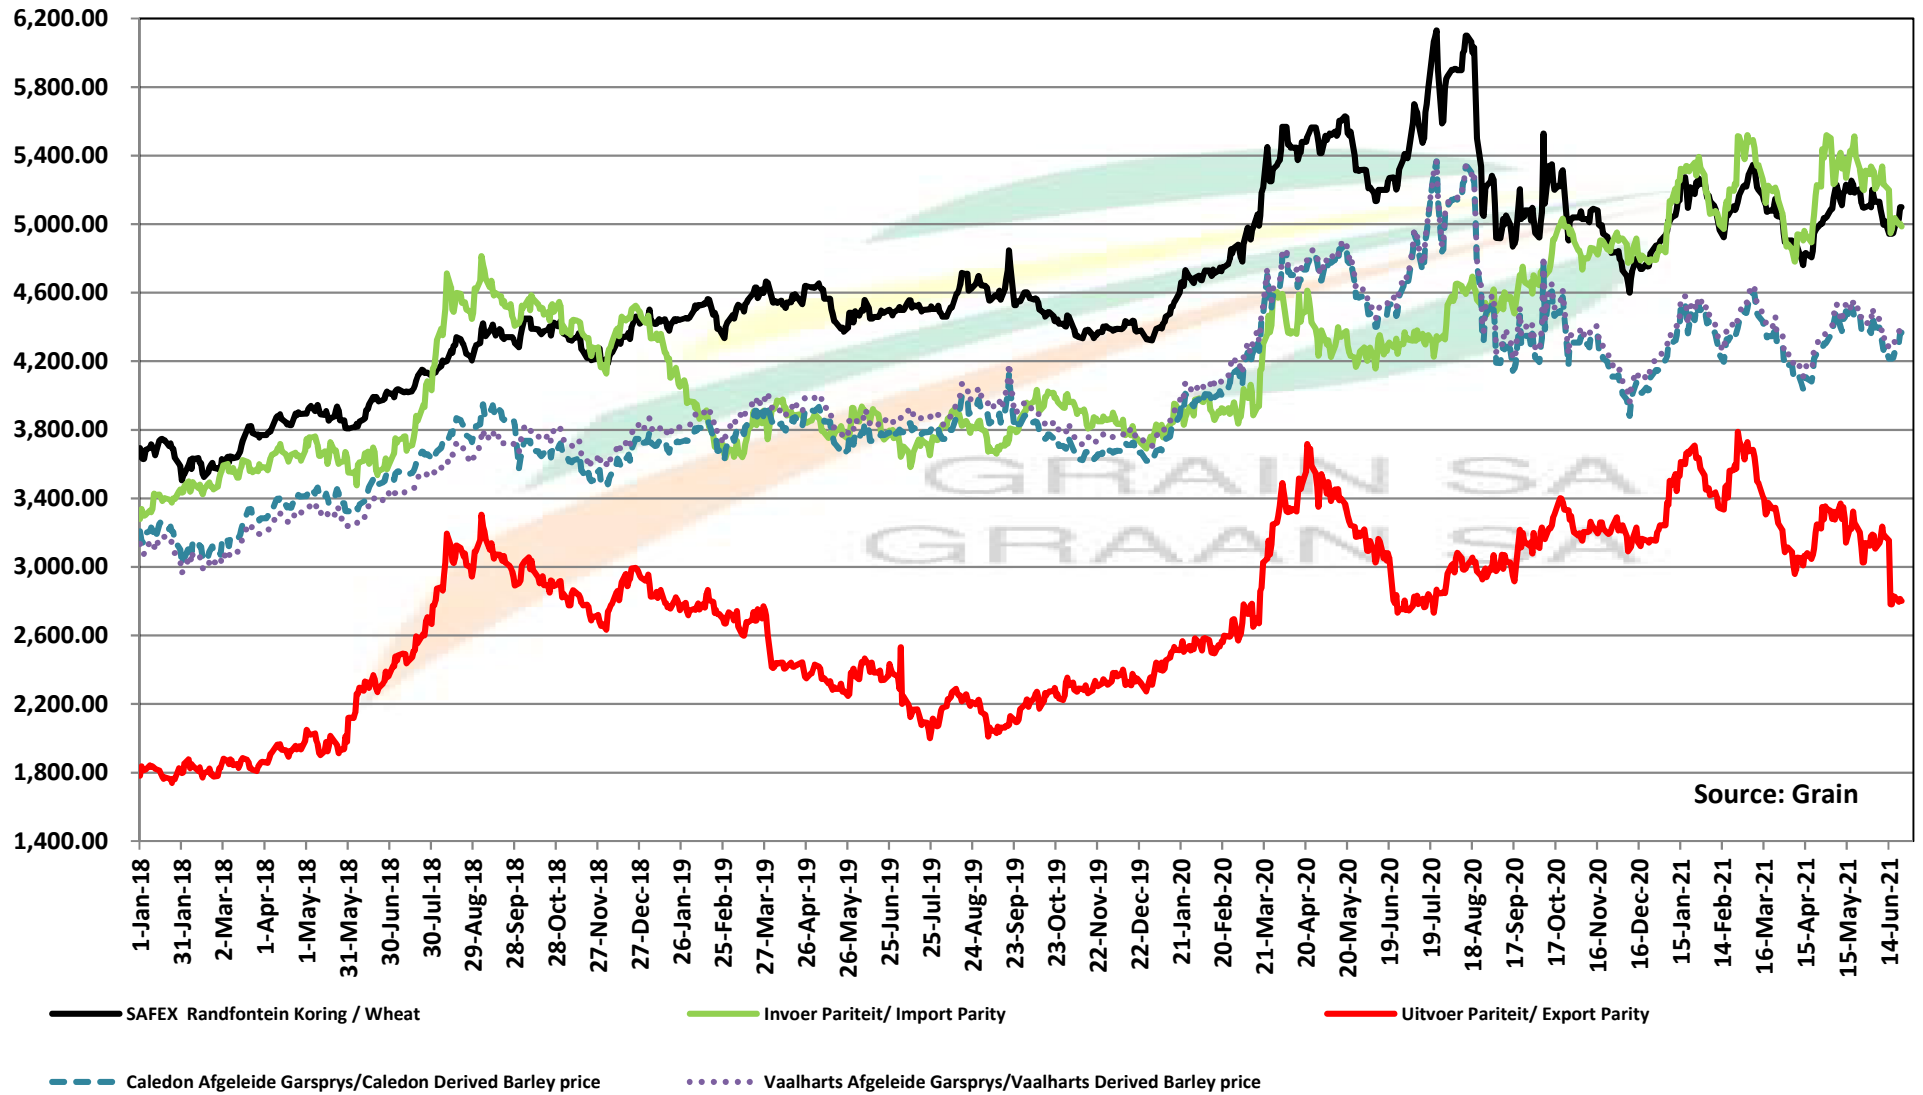

Source: Grain SA

PRICES OF WHEAT DELIVERED IN RANDFONTEIN PRYSE VAN KORING GELEWER IN RANDFONTEIN

PRICES OF RSA AND GERMAN WHEAT DELIVERED IN RANDFONTEIN

PRYSE VAN RSA EN DUITSTE KORING GELEWER IN RANDFONTEIN

PRICES OF WHEAT DELIVERED IN DURBAN HARBOUR PRYSE VAN KORING VIR LEWERING IN DURBAN HAWE

PRICES OF BARLEY DELIVERED IN RANDFONTEIN

PRYSE VAN GARS GELEWER IN RANDFONTEIN

IMPORT PARITY OF USA HRW AND FRANCE FEED BARLEY