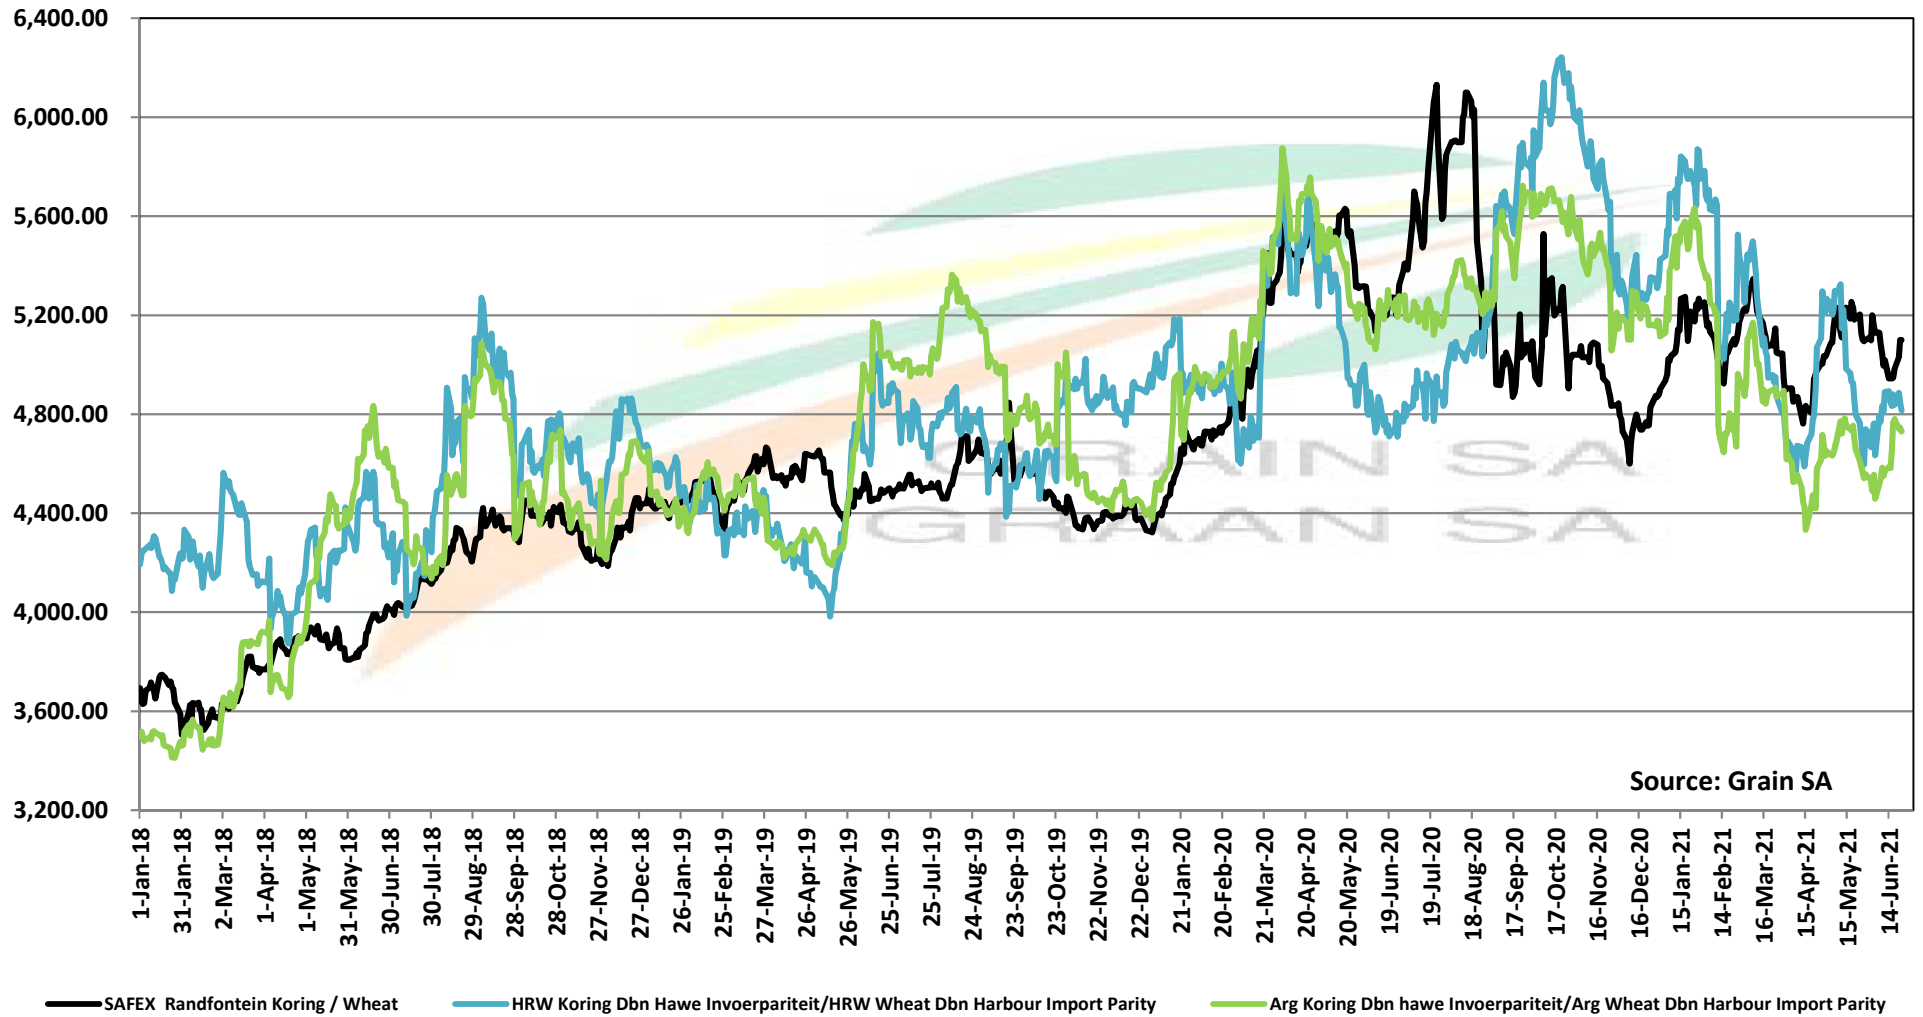

Source: Grain SA

PRICES OF WHEAT DELIVERED IN RANDFONTEIN PRYSE VAN KORING GELEWER IN RANDFONTEIN

PRICES OF RSA AND GERMAN WHEAT DELIVERED IN RANDFONTEIN

PRYSE VAN RSA EN DUITSTE KORING GELEWER IN RANDFONTEIN

PRICES OF WHEAT DELIVERED IN DURBAN HARBOUR PRYSE VAN KORING VIR LEWERING IN DURBAN HAWE

PRICES OF BARLEY DELIVERED IN RANDFONTEIN

PRYSE VAN GARS GELEWER IN RANDFONTEIN

IMPORT PARITY OF USA HRW AND FRANCE FEED BARLEY