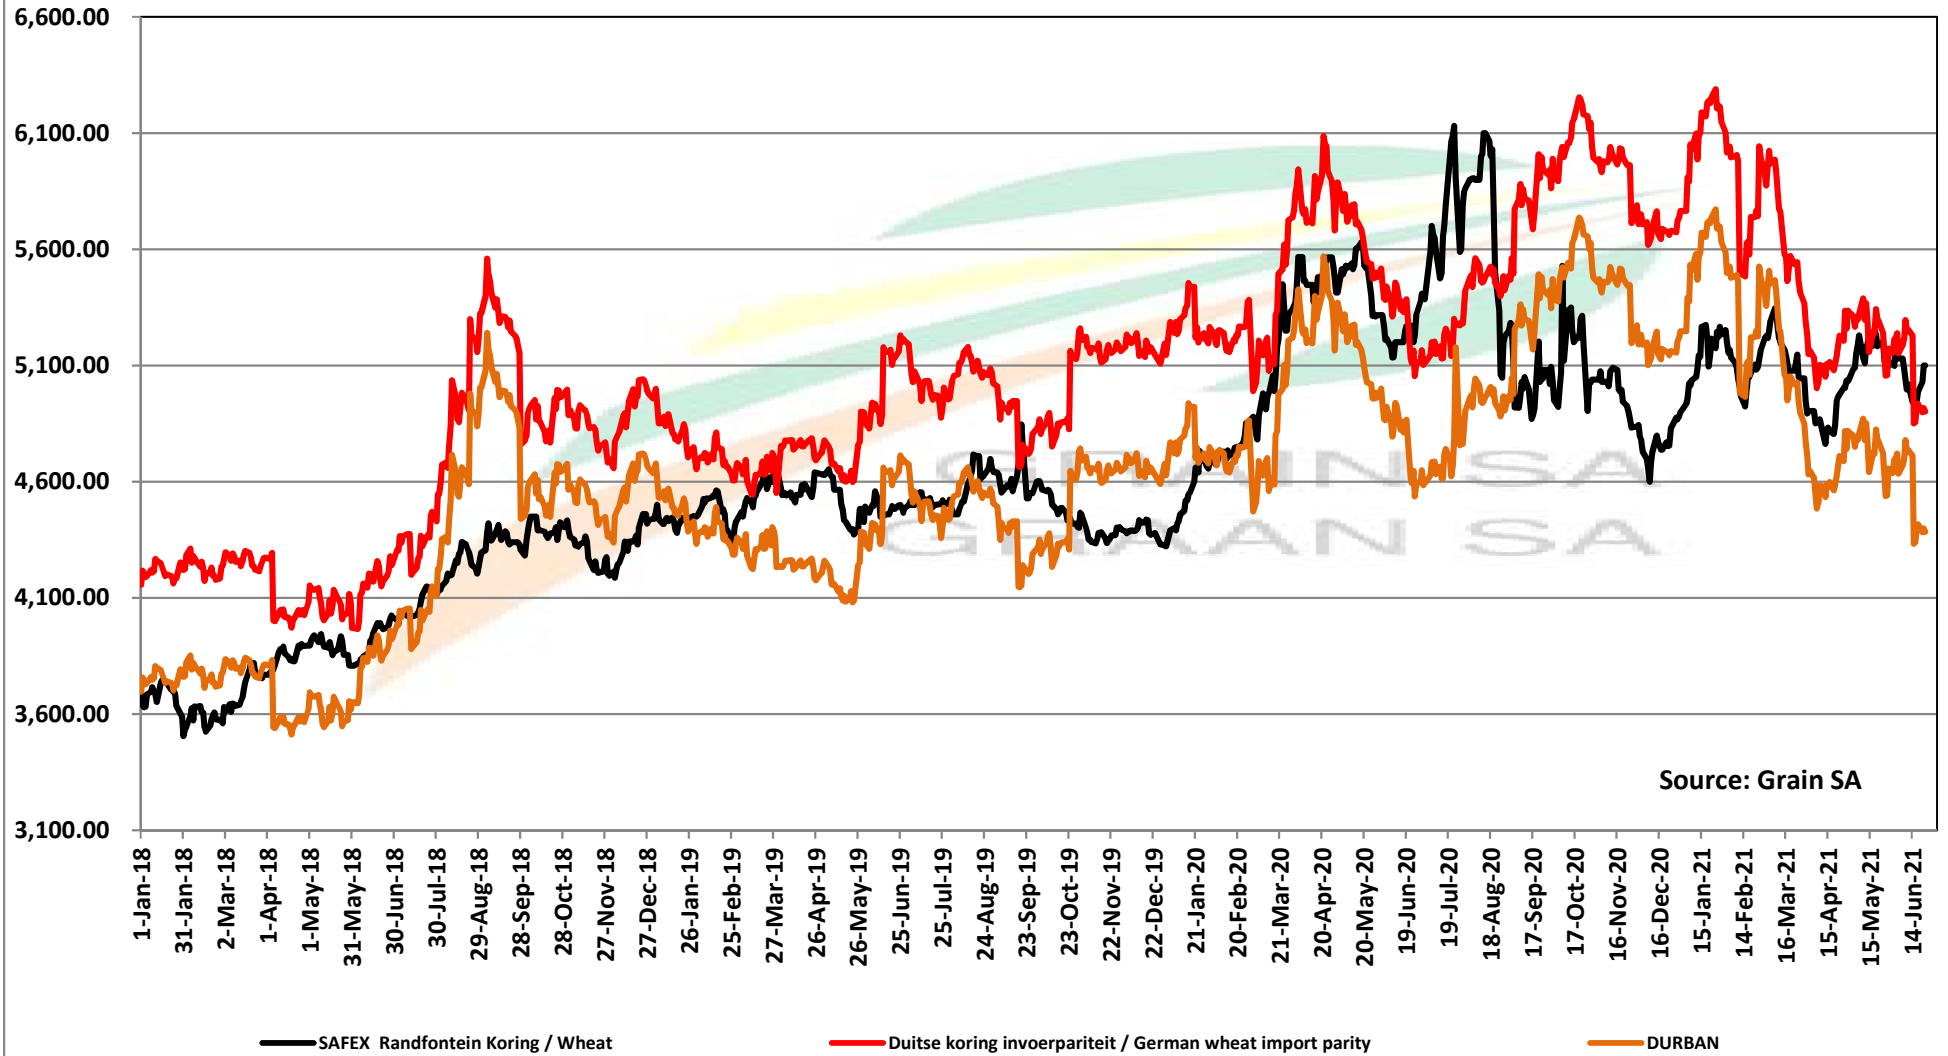

PRICES OF RSA AND GERMAN WHEAT DELIVERED IN RANDFONTEIN

PRYSE VAN RSA EN DUITSTE KORING GELEWER IN RANDFONTEIN