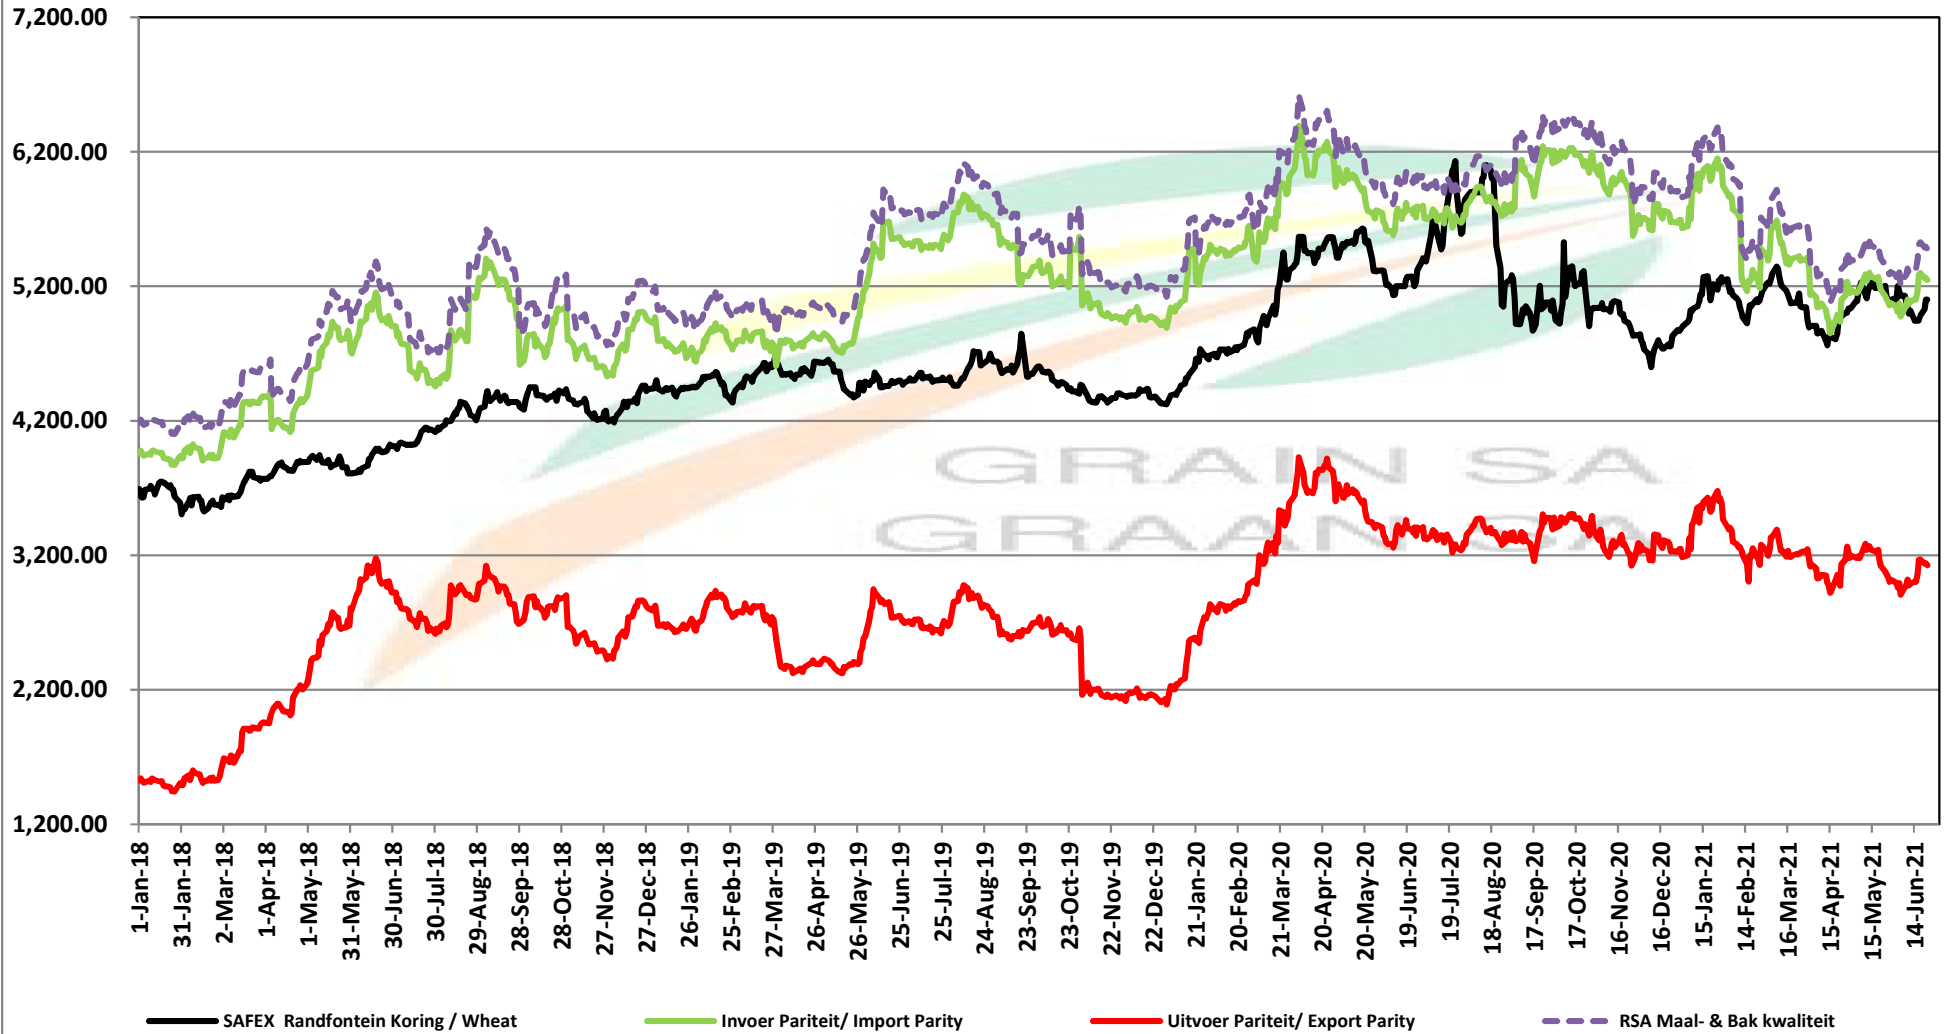

PRICES OF RSA AND ARGENTINE WHEAT DELIVERED IN RANDFONTEIN

PRYSE VAN RSA EN ARGENTYNSE KORING GELEWER IN RANDFONTEIN

Source: Grain SA

PRICES OF SOUTH AFRICAN AND USA WHEAT DELIVERED IN RANDFONTEIN

PRYSE VAN SUID AFRIKAANSE EN VSA KORING GELEWER IN RANDFONTEIN

Source: Grain SA

PRICES OF WHEAT DELIVERED IN RANDFONTEIN PRYSE VAN KORING GELEWER IN RANDFONTEIN

PRICES OF RSA AND GERMAN WHEAT DELIVERED IN RANDFONTEIN

PRYSE VAN RSA EN DUITSTE KORING GELEWER IN RANDFONTEIN