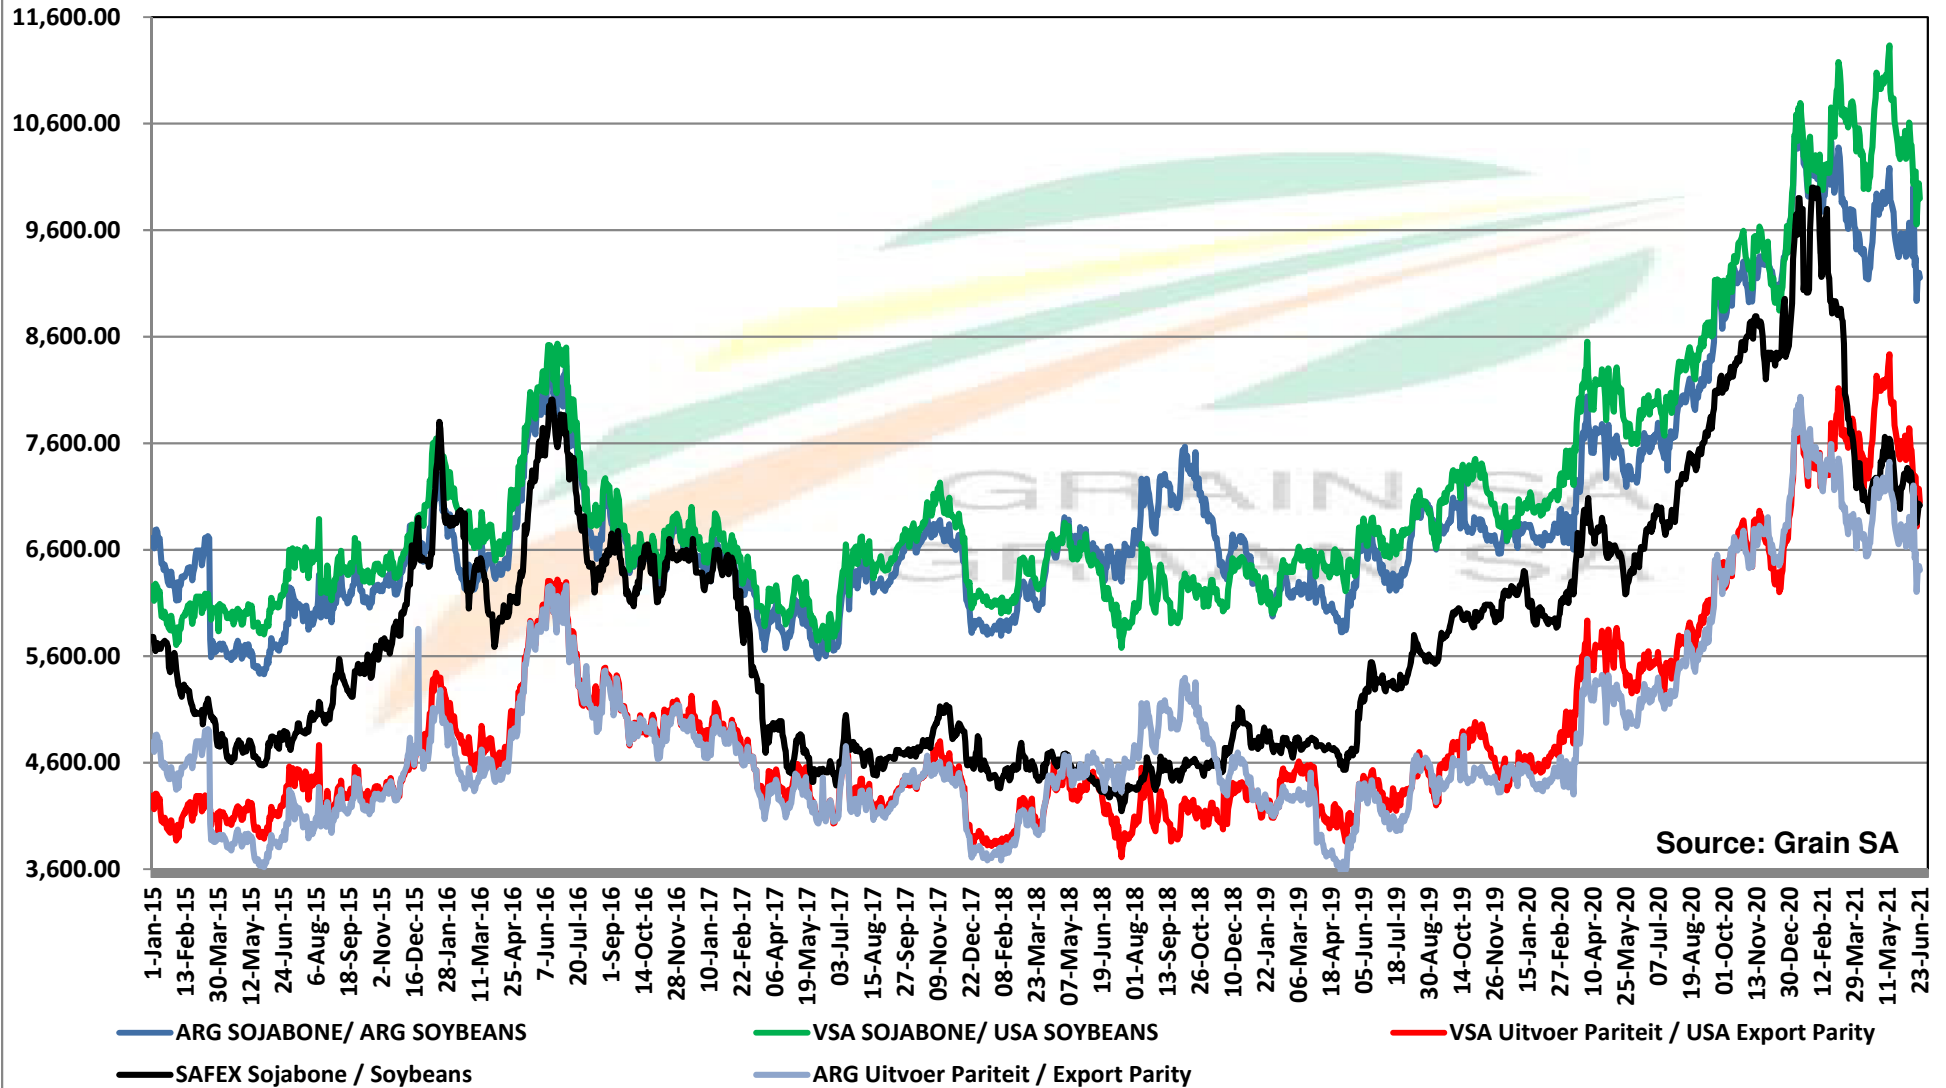

PRICES OF ARGENTINIAN SOYBEAN SEED DELIVERED IN RANDFONTEIN PRYSE VAN ARGENTYNSE SOJABOONSAAD GELEWER IN RANDFONTEIN