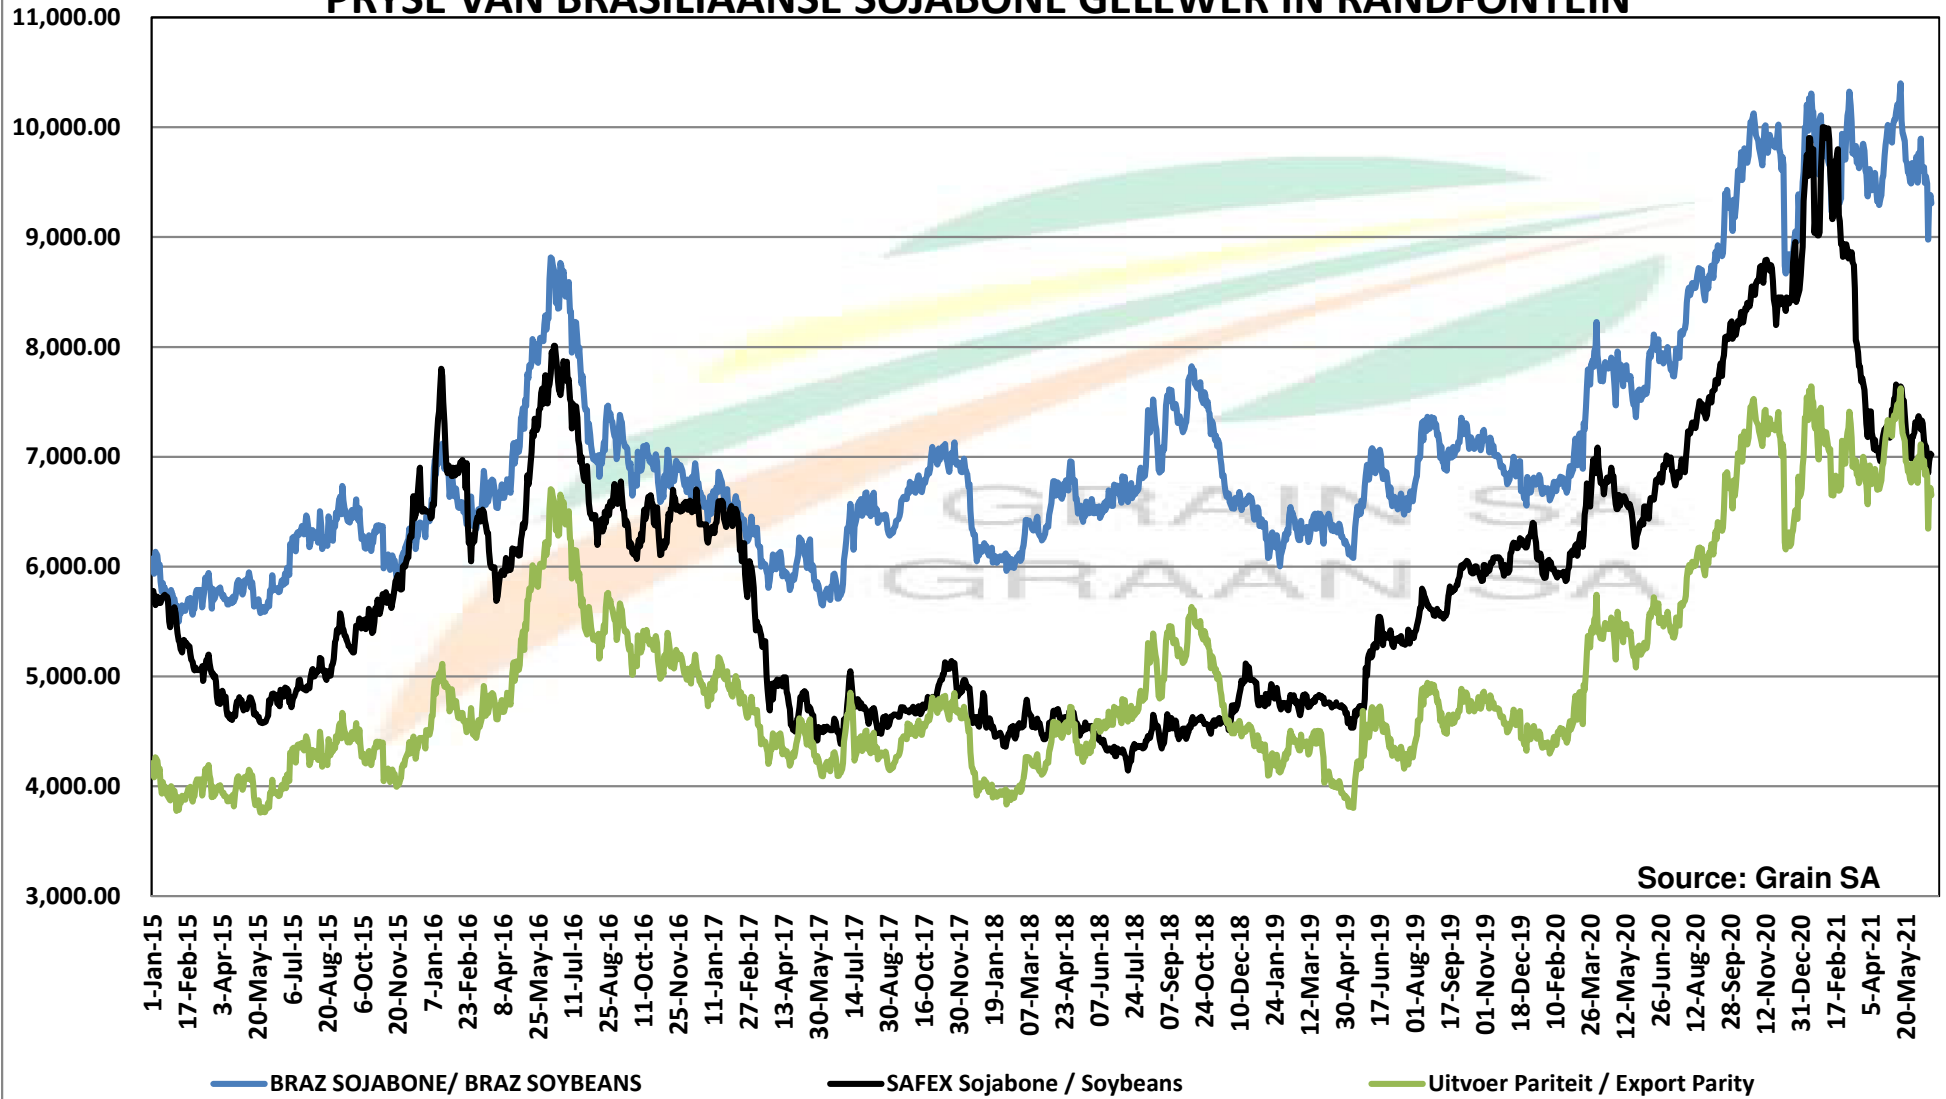

PRICES OF BRAZILIAN SOYBEAN DELIVERED IN RANDFONTEIN PRYSE VAN BRASILIAANSE SOJABONE GELEWER IN RANDFONTEIN

Source: Grain SA