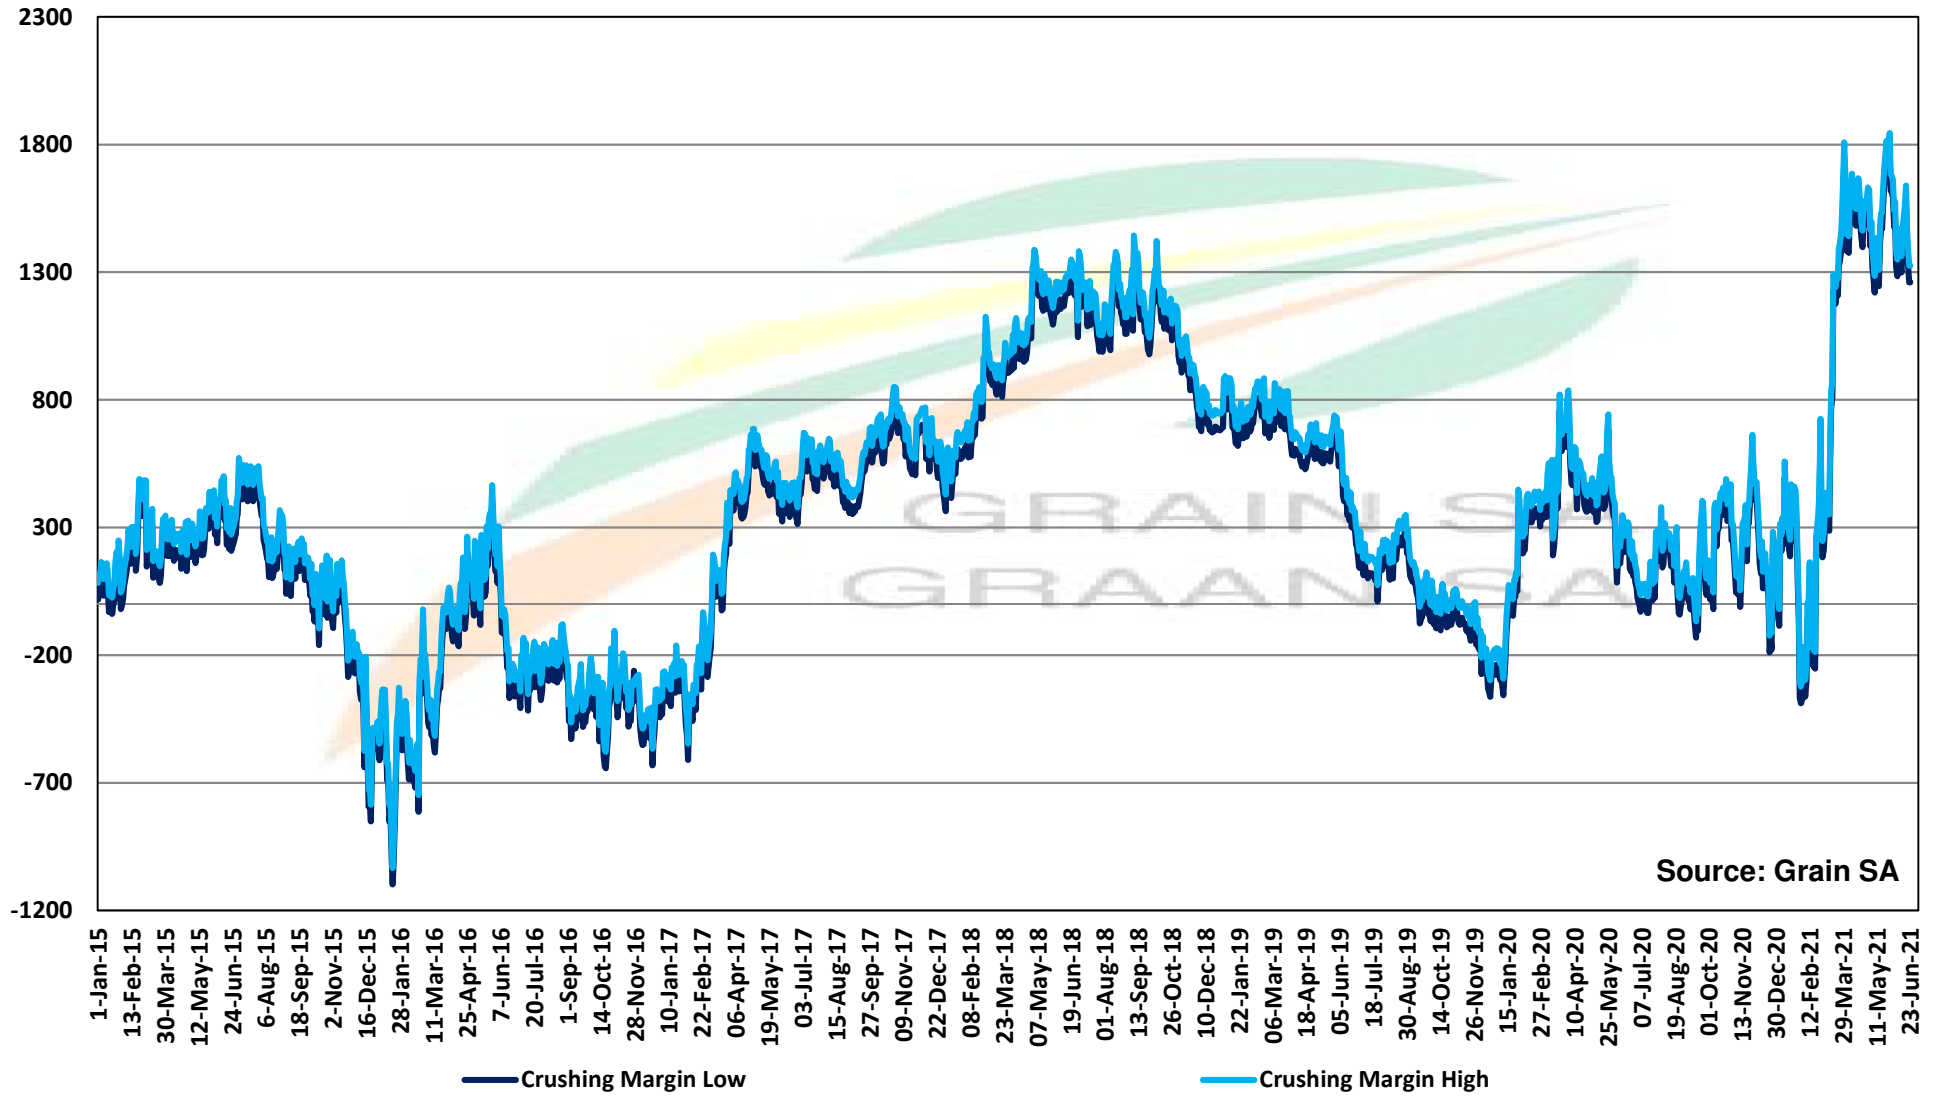

PRICES OF SOYBEAN CRUSHING MARGIN PRYSE VAN SOJABOON PERSMARGE