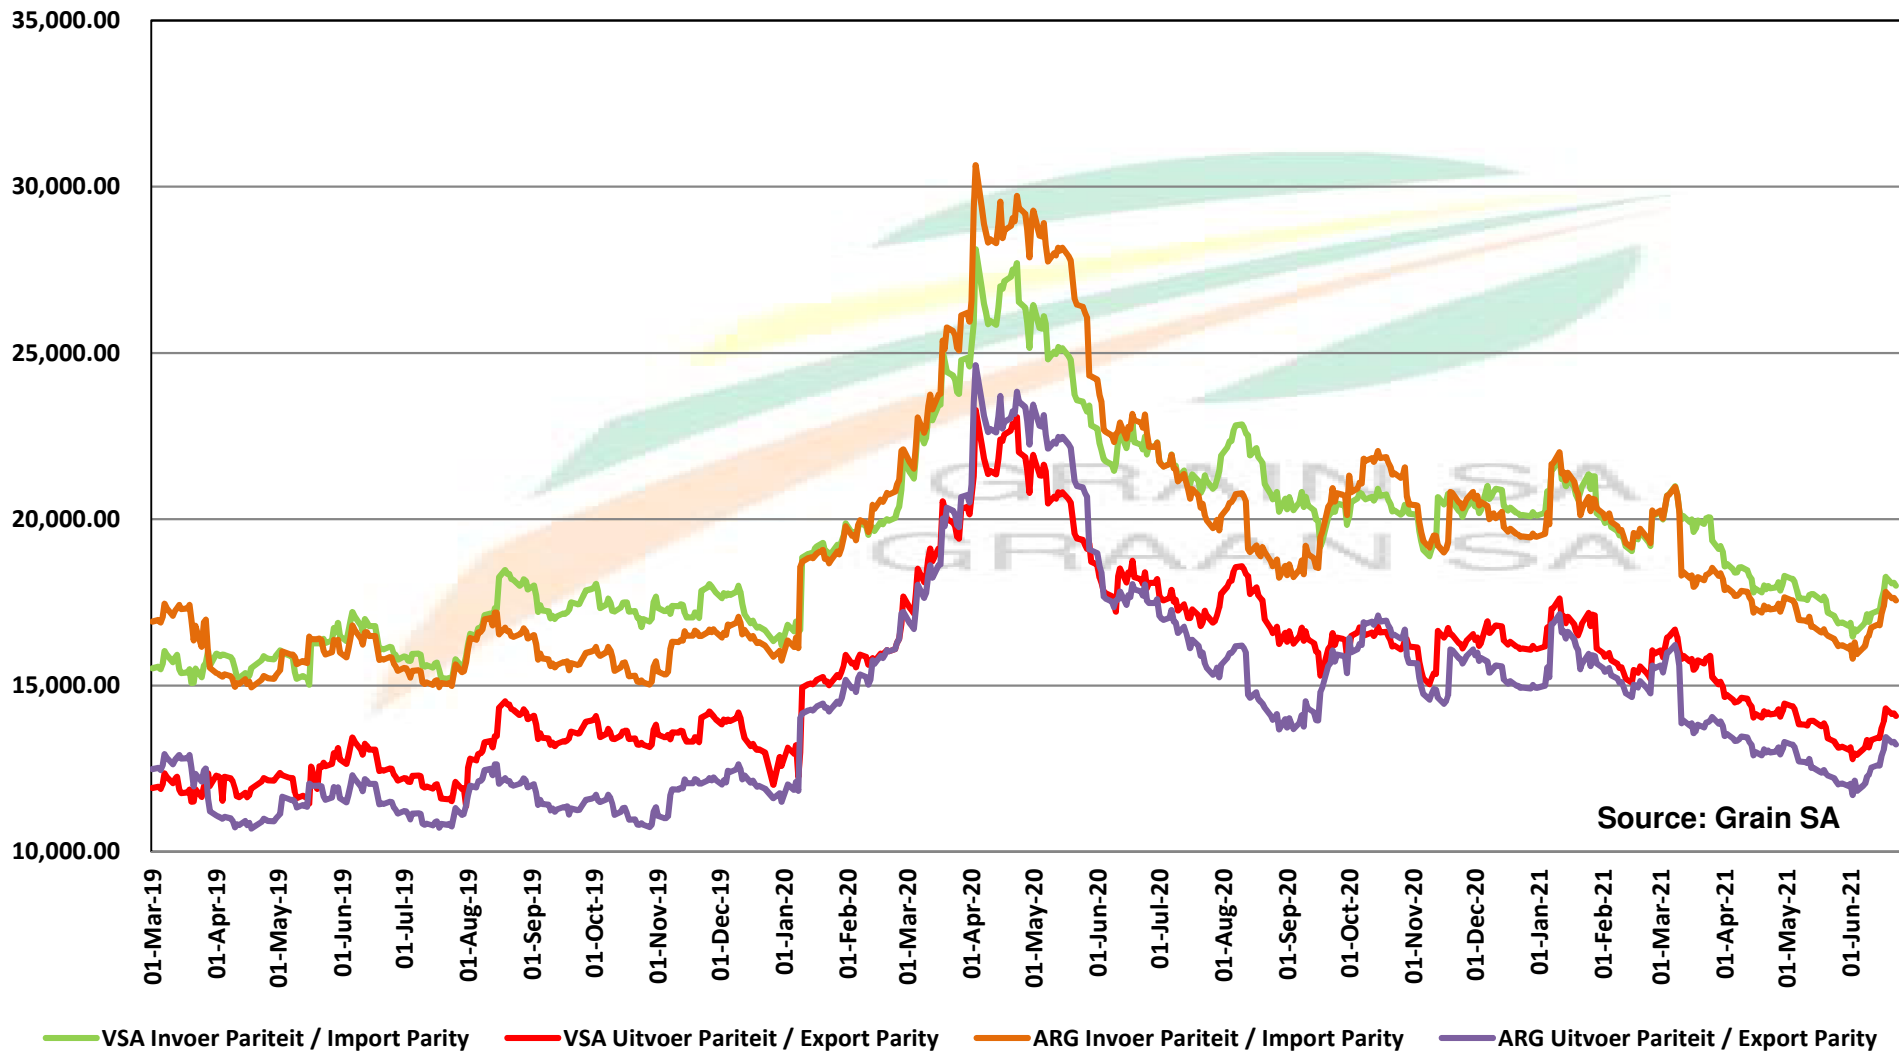

PRODUCER PARITY PRICES OF PROCESSED AND GRADED CHOICE GRADE GROUNDNUTS (40/50)
PRODSENTE PARITEITSPRYSE VAN UITGEDOPE EN GESORTEERDE KEURGRAAD GRONDBONE MET
'N PITGROOTTE VAN 40/50