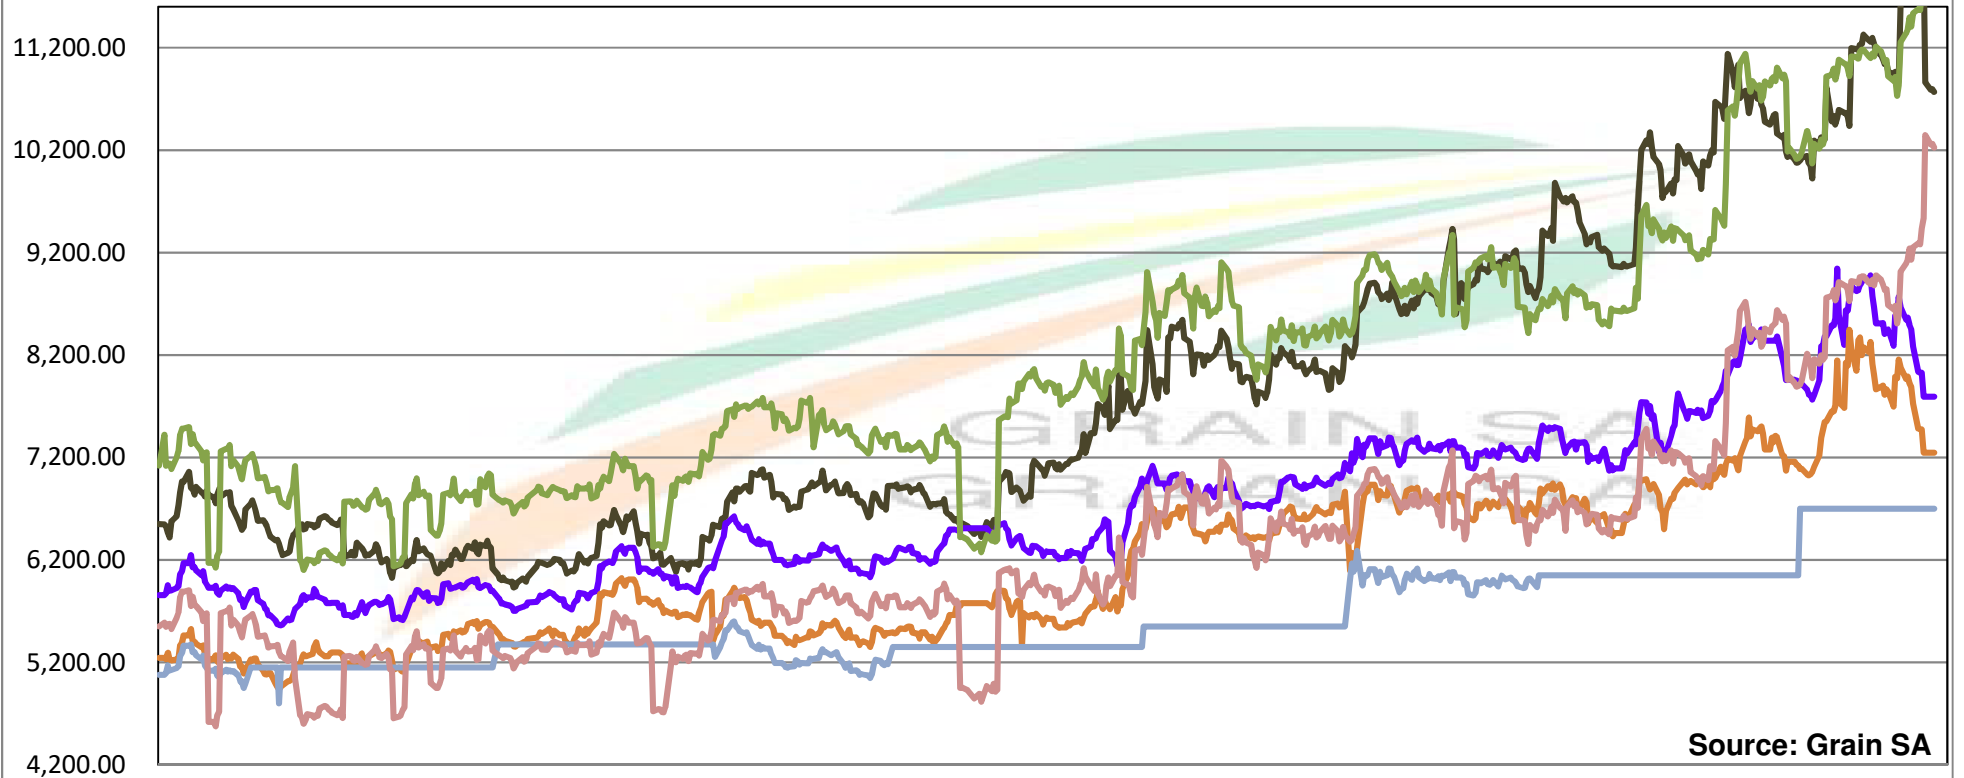

## PRYSE VAN AFGELEIDE SOJABONE GELEWER IN RANDFONTEIN

# PRICES OF SOYBEAN CRUSHING MARGIN PRYSE VAN SOJABOON PERSMARGE

# PRICES OF BRAZILIAN SOYBEAN DELIVERED IN RANDFONTEIN PRYSE VAN BRASILIAANSE SOJABONE GELEWER IN RANDFONTEIN

Source: Grain SA

Prices of Canola in the South Cape (Swellendam)  
 Canolapryse in die Suid-Kaap (Swellendam)