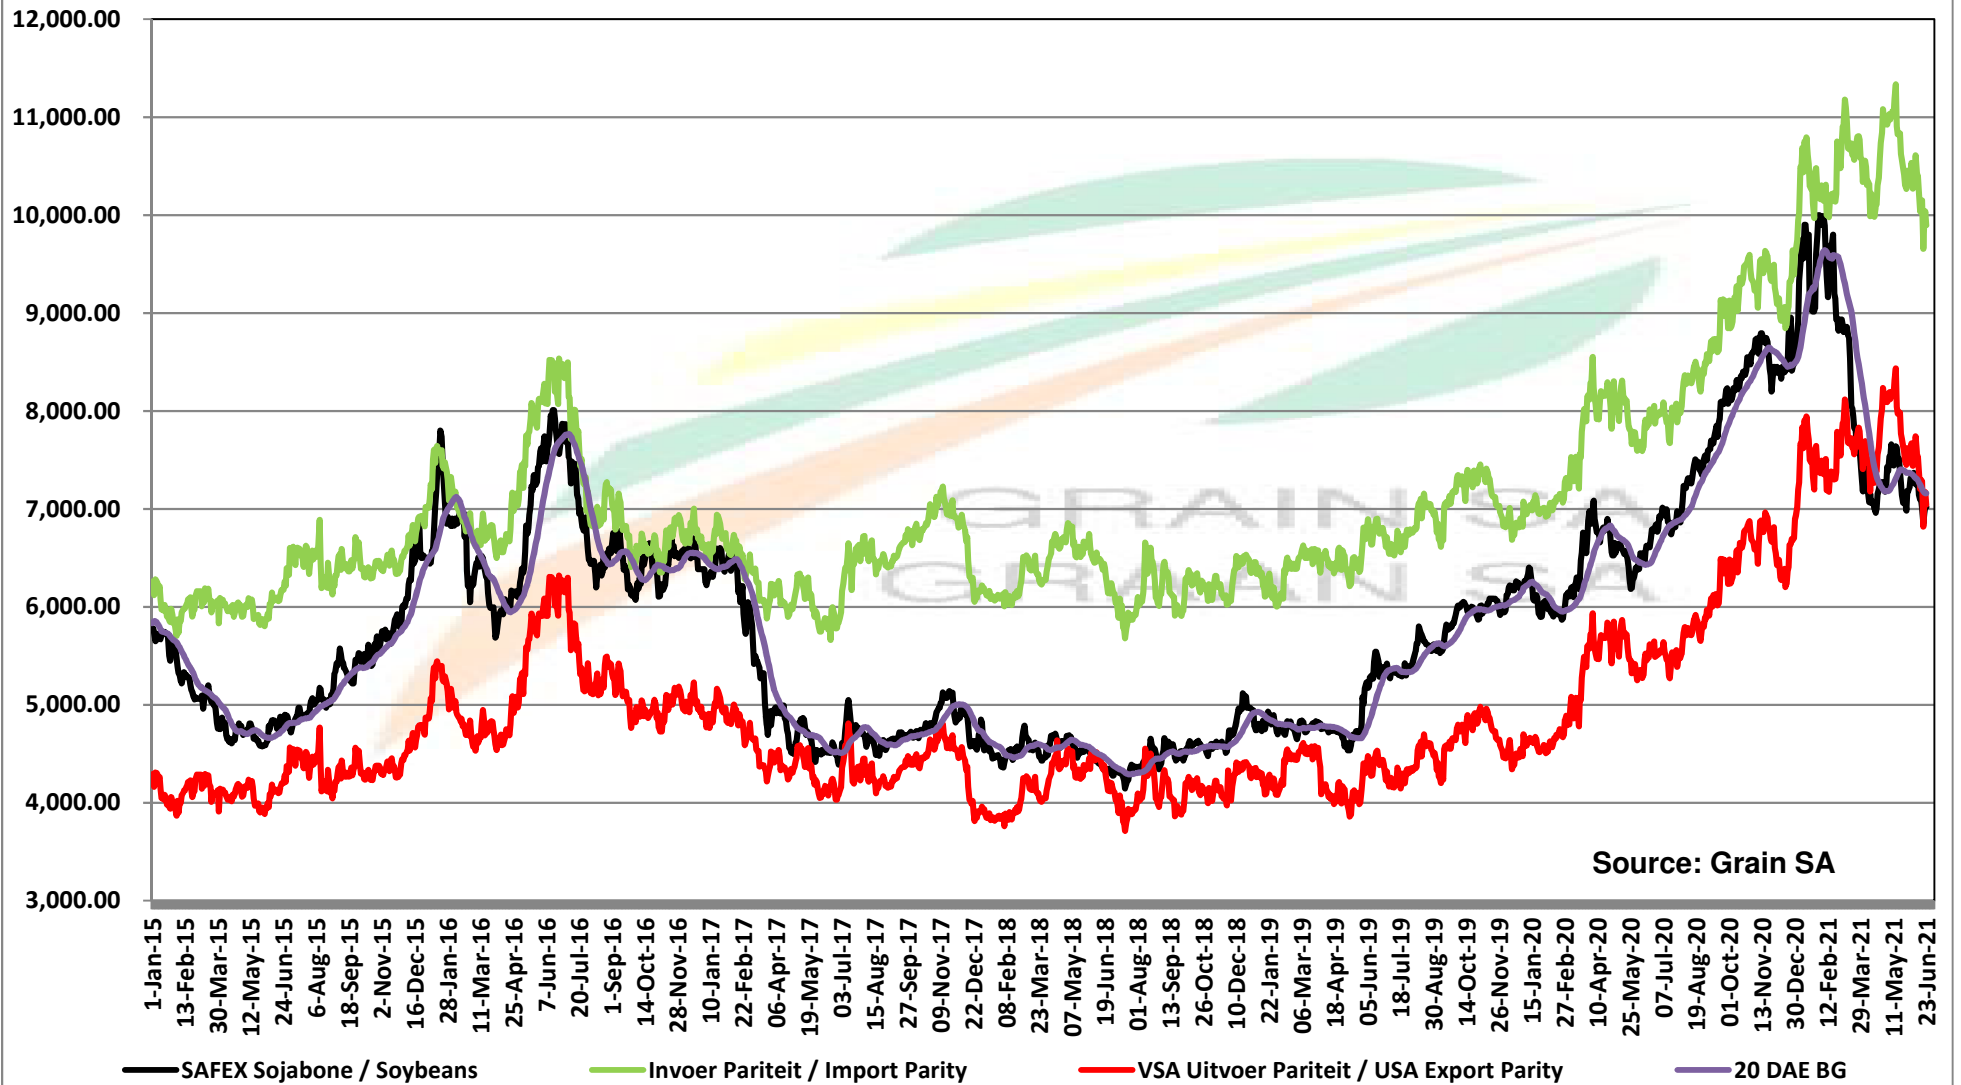

PRICES OF SOYBEAN SEED DELIVERED IN RANDFONTEIN PRYSE VAN SOJABOONSAAD GELEWER IN RANDFONTEIN

Source: Grain SA