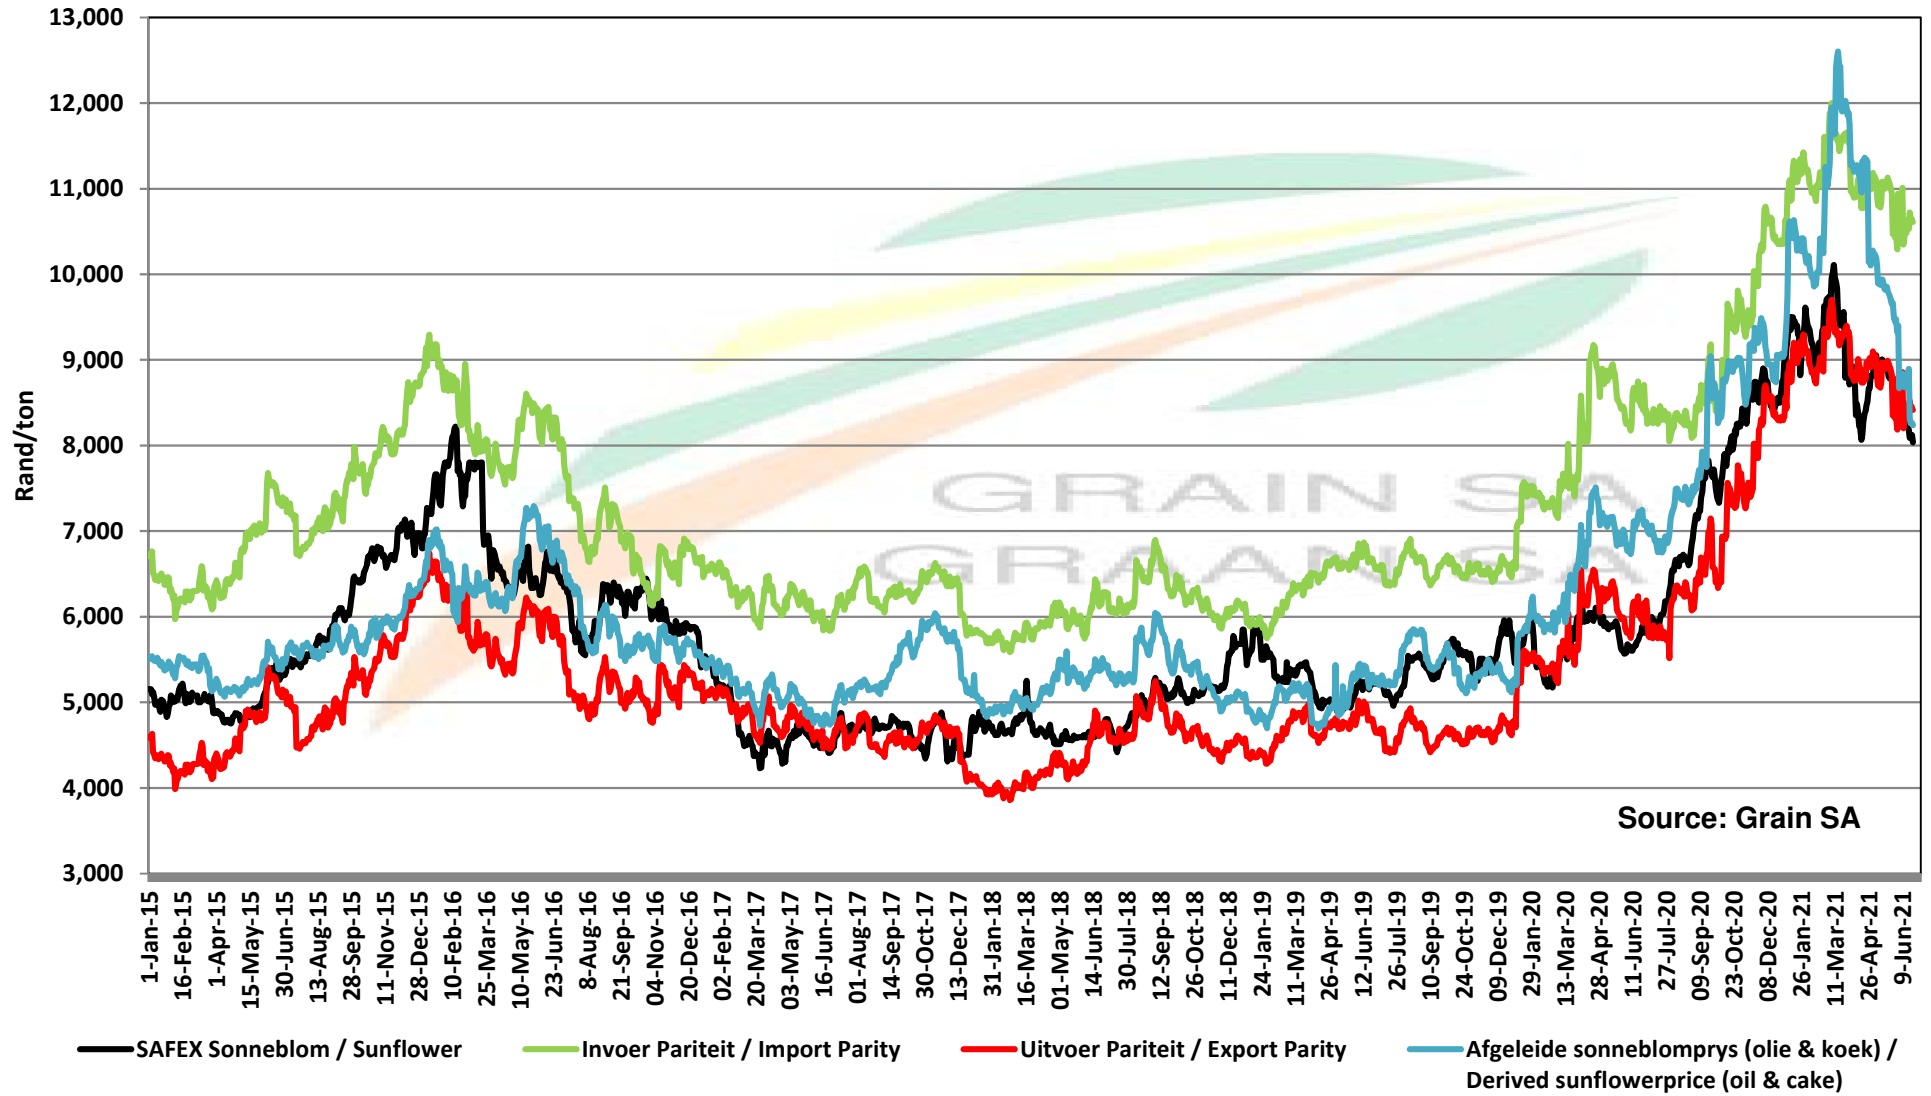

# PRICES OF EU SUNFLOWER SEED DELIVERED IN RANDFONTEIN PRYSE VAN EU SONNEBLOMSAAD GELEWER IN RANDFONTEIN