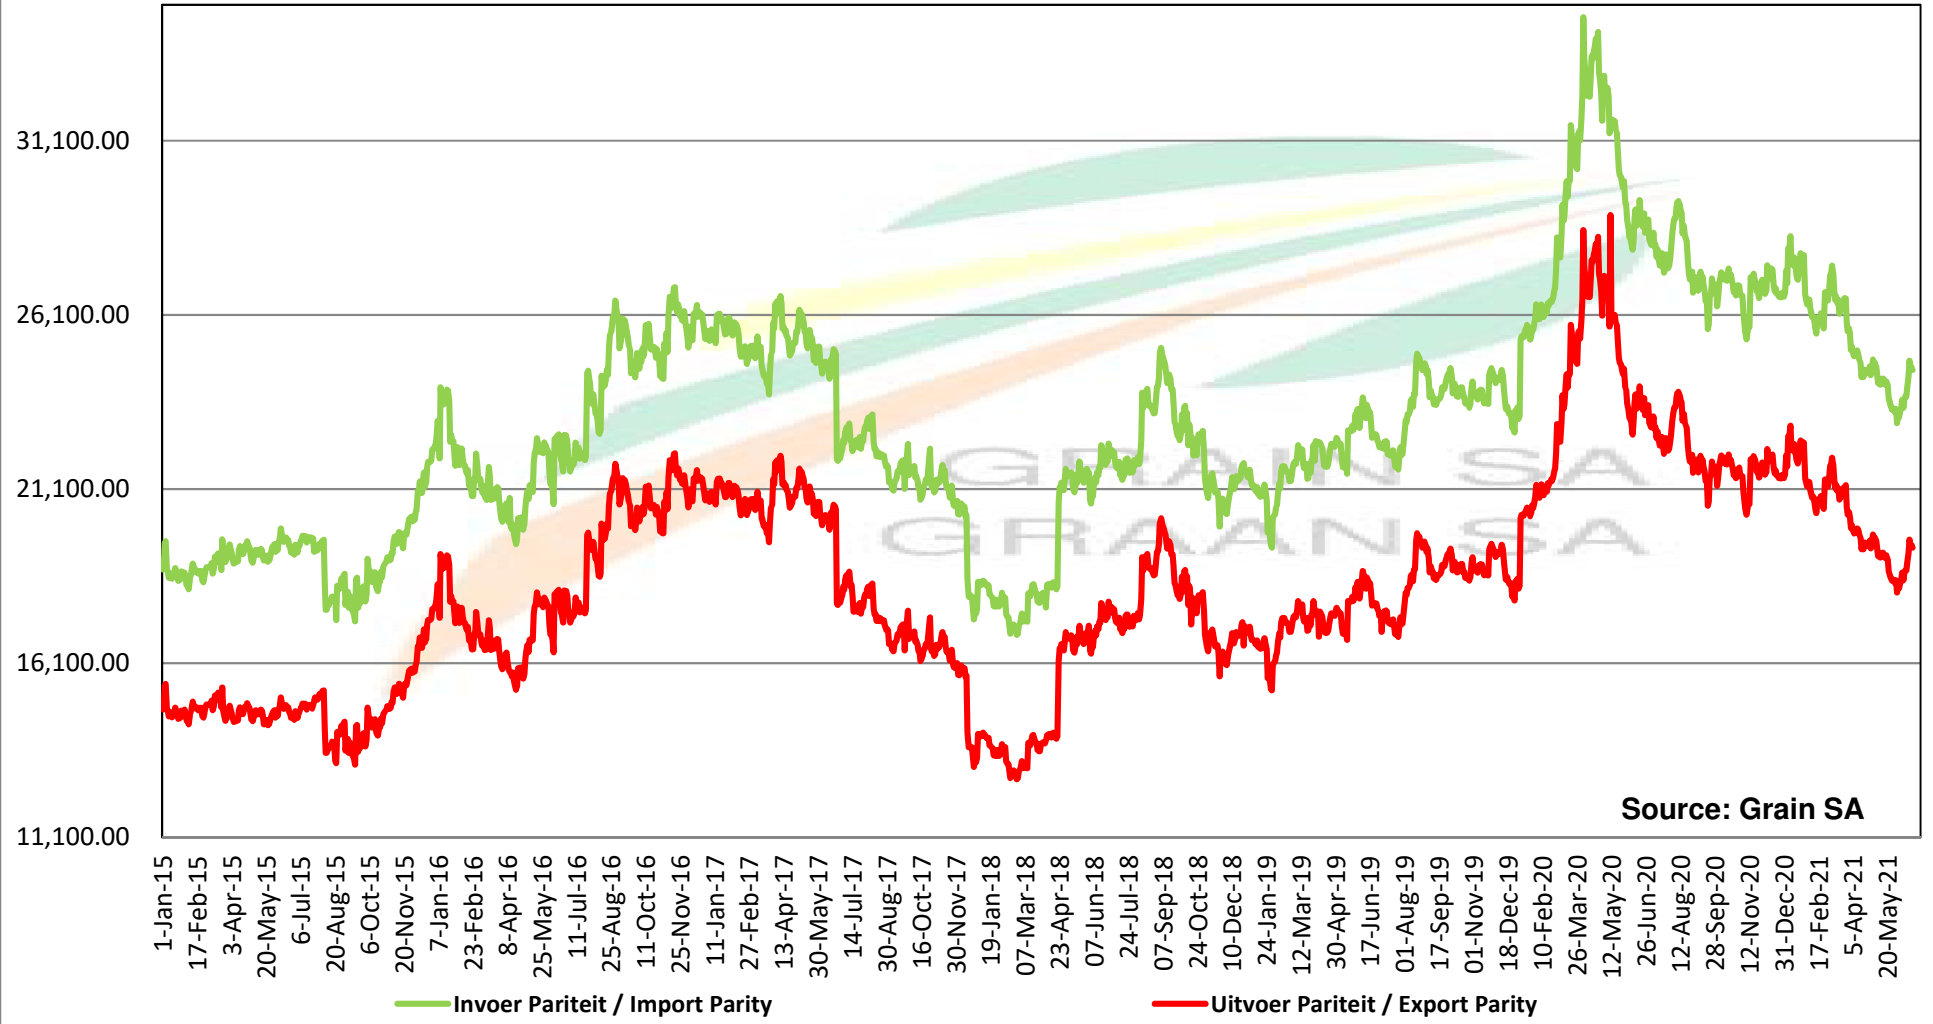

Source: Grain SA

— GSA Derived Rapeseed Price - S/Cape (Milldoor)

— Canola Milldoor Price SOILL

— SOIL Final Producer Price SOILL

— SOIL Minimum Producer Price SOILL

— EU Import Par/S Cape

— EU Export par/S Cape

PRICES OF PROCESSED AND GRADED USA CHOICE GRADE GROUNDNUTS (40/50) (RANDFONTEIN)  
 PRYSE VAN UITGEDOP EN GESORTEERDE VSA KEURGRAAD GRONDBONE MET 'N PITGROOTTE VAN 40/50  
 pitgrootte (RANDFONTEIN)

Source: Grain SA