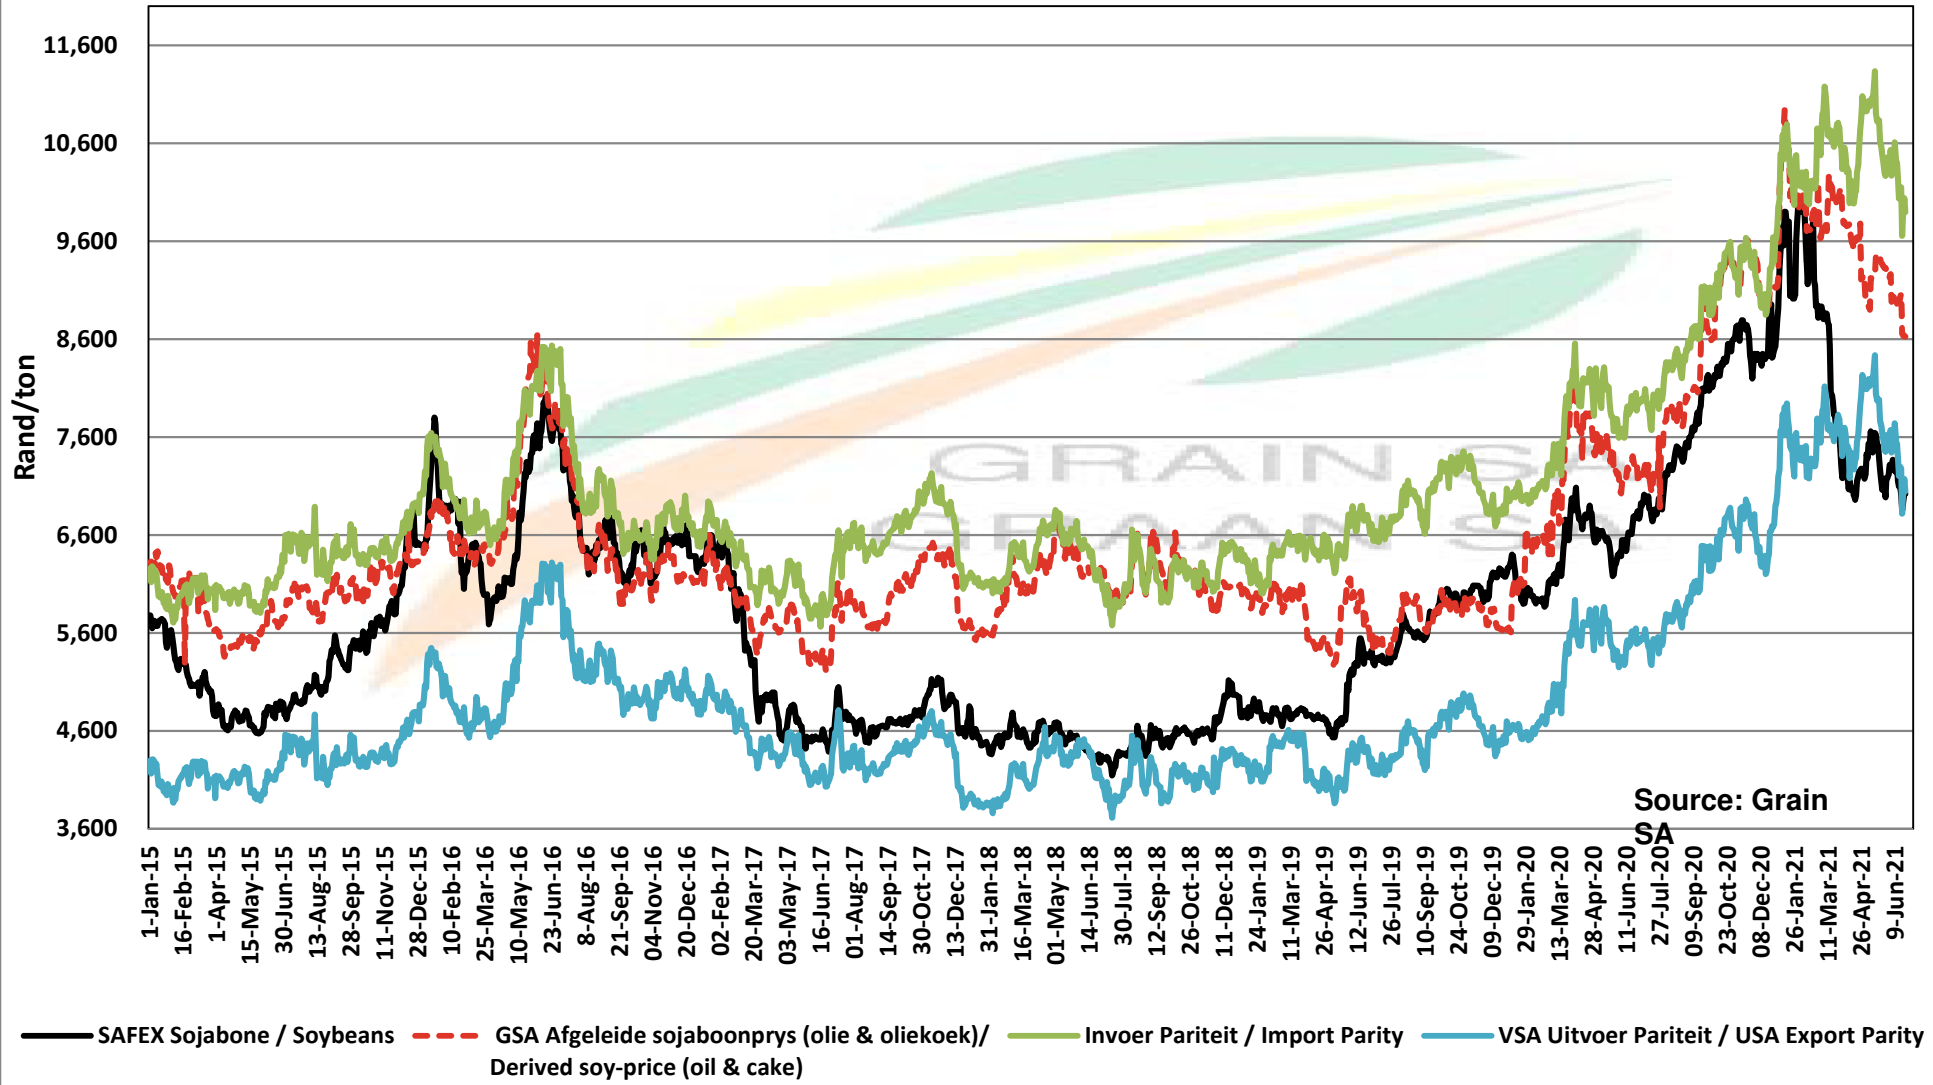

PRICES OF DERIVED SOYBEAN DELIVERED IN RANDFONTEIN

PRYSE VAN AFGELEIDE SOJABONE GELEWER IN RANDFONTEIN