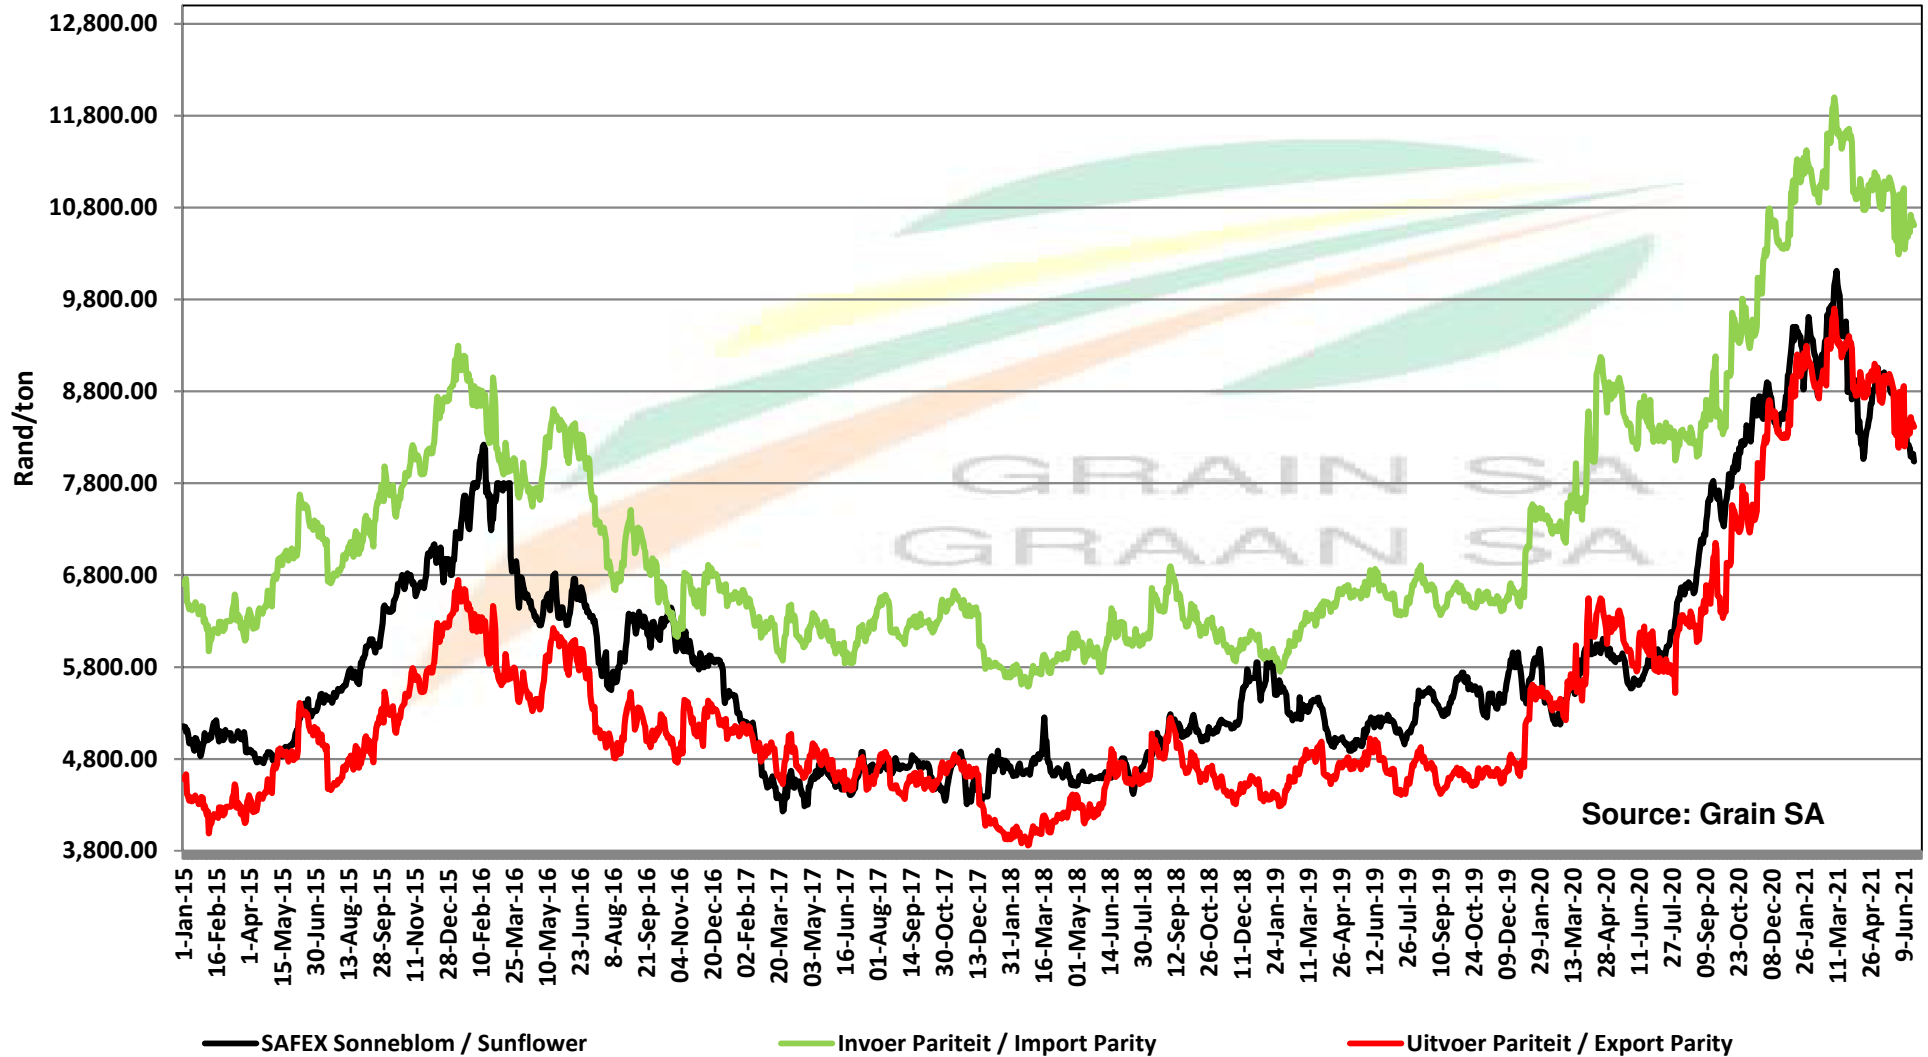

PRICES OF EU SUNFLOWER SEED DELIVERED IN RANDFONTEIN PRYSE VAN EU SONNEBLOMSAAD GELEWER IN RANDFONTEIN