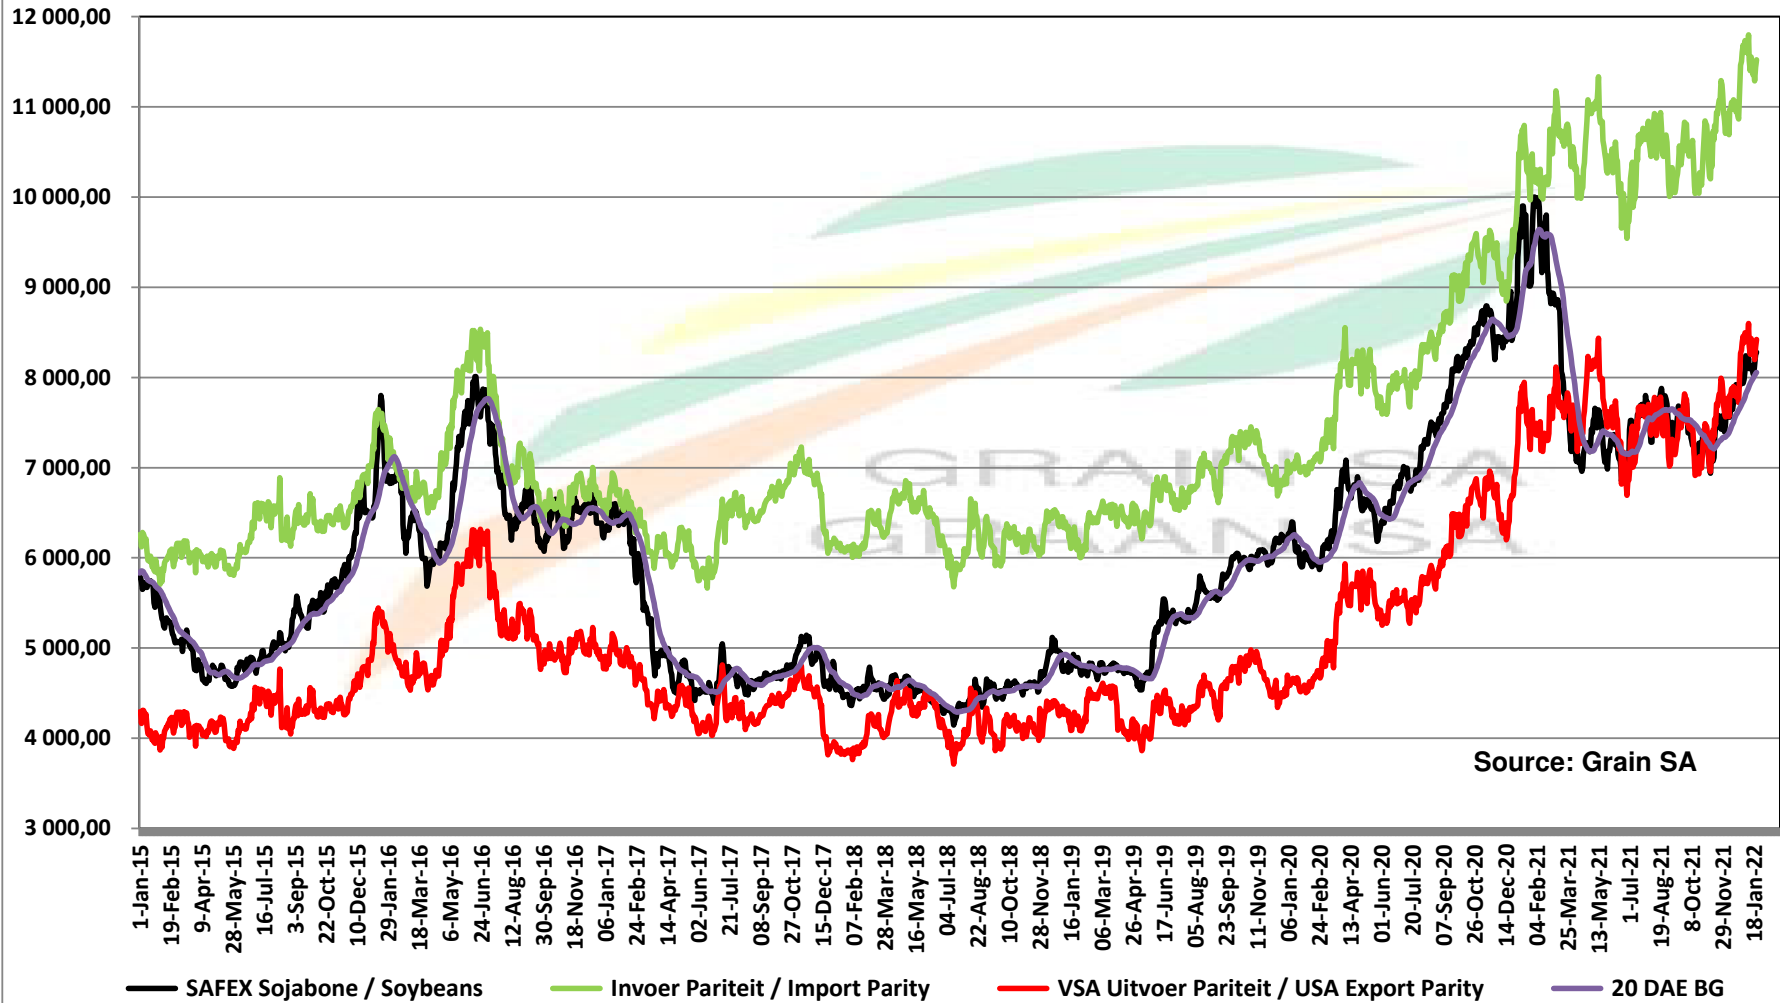

PRICES OF SOYBEAN SEED DELIVERED IN RANDFONTEIN PRYSE VAN SOJABOONSAAD GELEWER IN RANDFONTEIN