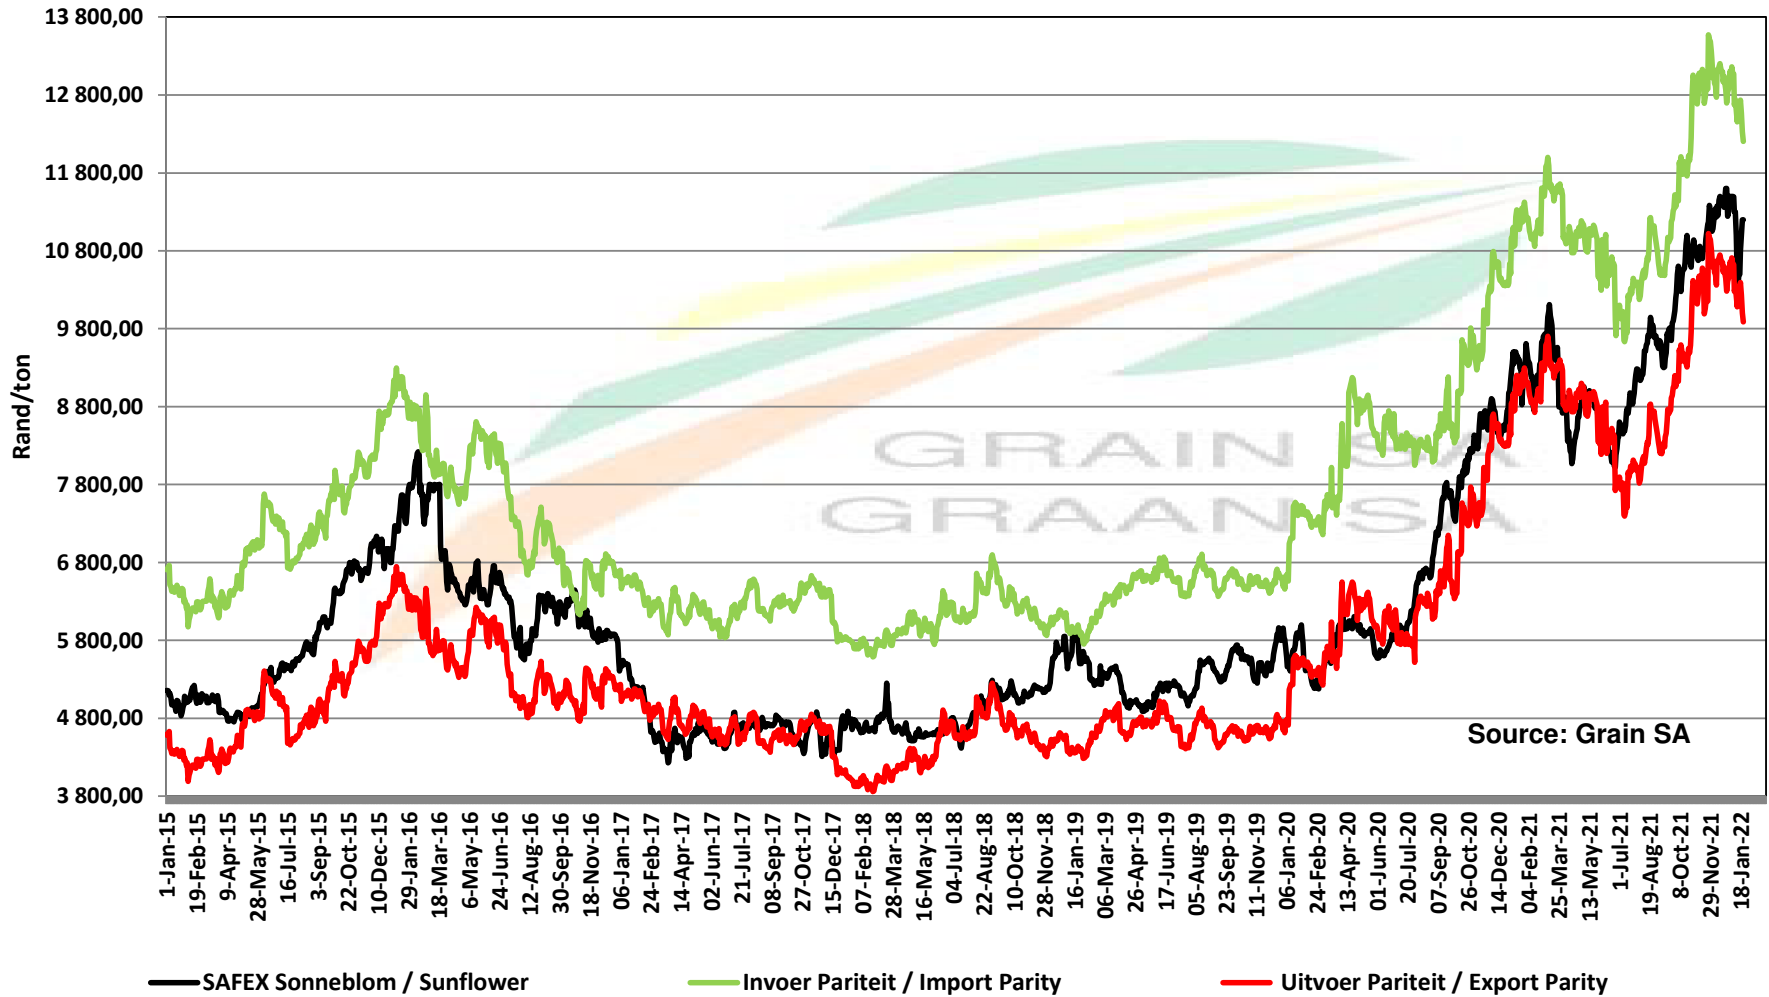

PRICES OF EU SUNFLOWER SEED DELIVERED IN RANDFONTEIN PRYSE VAN EU SONNEBLOMSAAD GELEWER IN RANDFONTEIN

PRICES OF EU SUNFLOWER SEED DELIVERED IN RANDFONTEIN PRYSE VAN EU SONNEBLOMSAAD GELEWER IN RANDFONTEIN