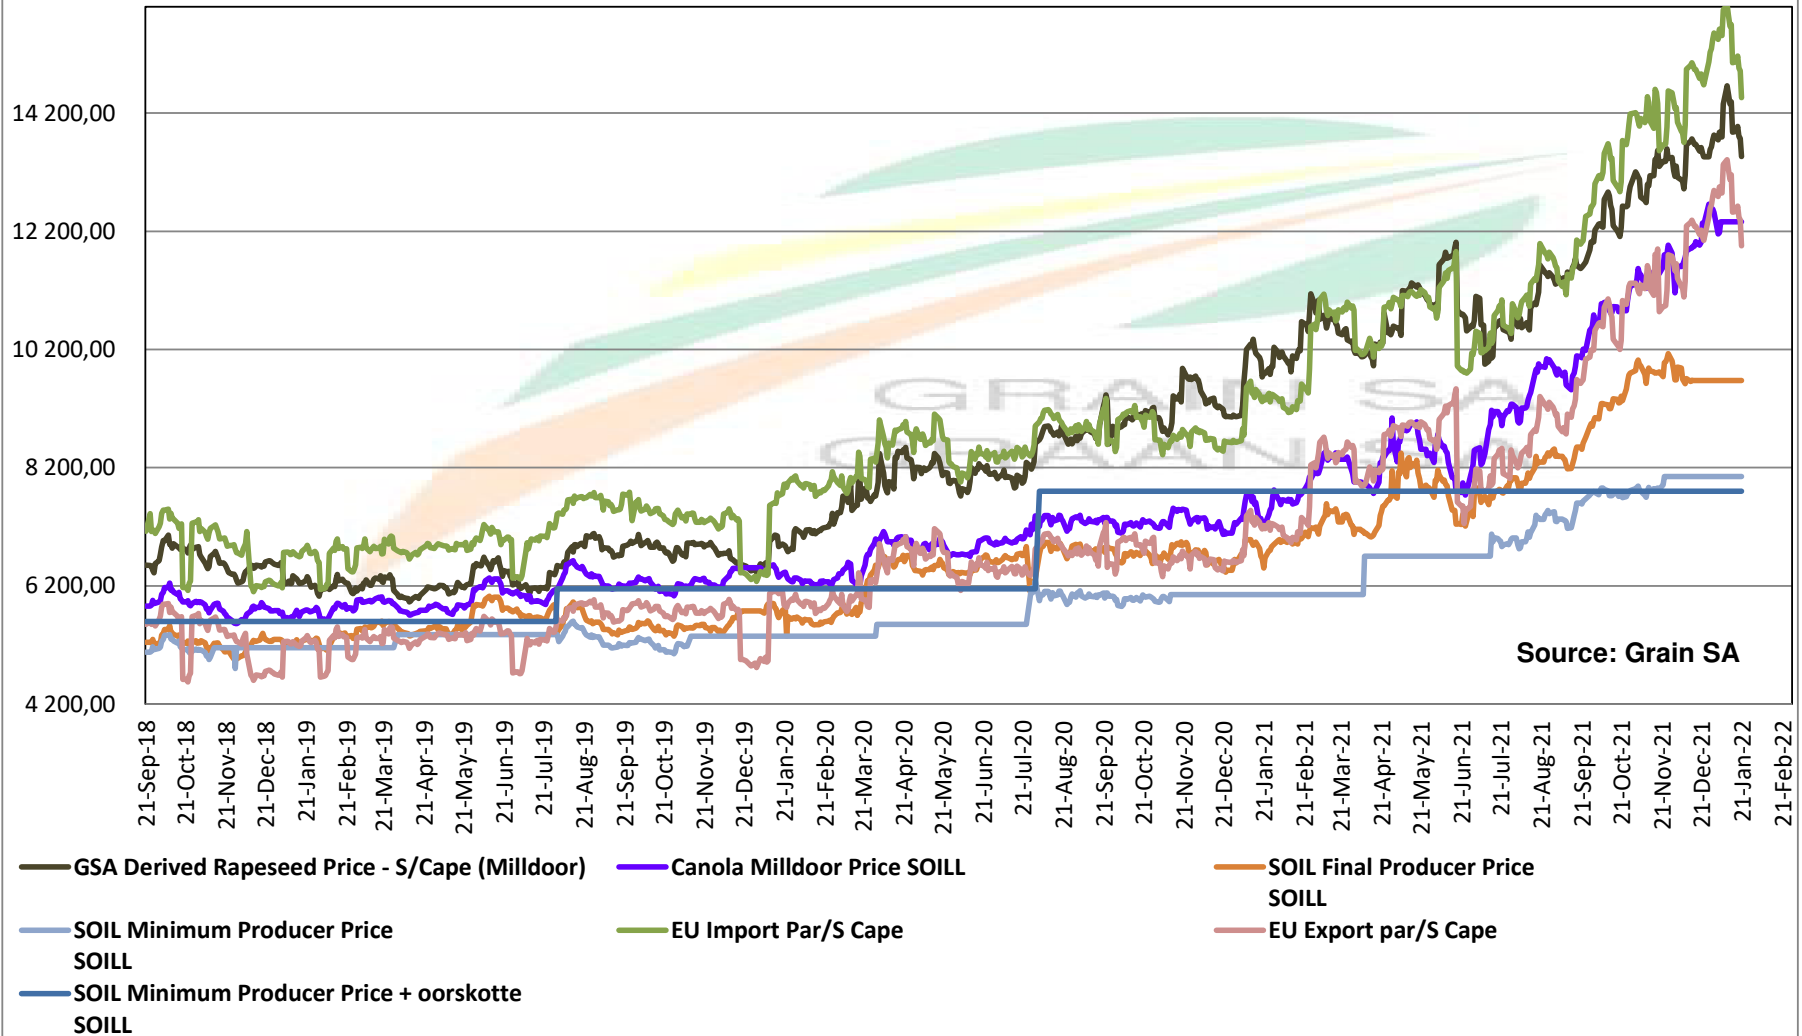

PRICES OF DERIVED SOYBEAN DELIVERED IN RANDFONTEIN PRYSE VAN AFGELEIDE SOJABONE GELEWER IN RANDFONTEIN

PRICES OF SOYBEAN CRUSHING MARGIN PRYSE VAN SOJABOON PERSMARGE

PRICES OF BRAZILIAN SOYBEAN DELIVERED IN RANDFONTEIN PRYSE VAN BRASILIAANSE SOJABONE GELEWER IN RANDFONTEIN

Source: Grain SA

Prices of Canola in the South Cape (Swellendam)
 Canolapryse in die Suid-Kaap (Swellendam)

PRICES OF PROCESSED AND GRADED USA CHOICE GRADE GROUNDNUTS (40/50) (RANDFONTEIN)
 PRYSE VAN UITGEDOP EN GESORTEERDE VSA KEURGRAAD GRONDBONE MET 'N PITGROOTTE VAN 40/50
 pitgrootte (RANDFONTEIN)