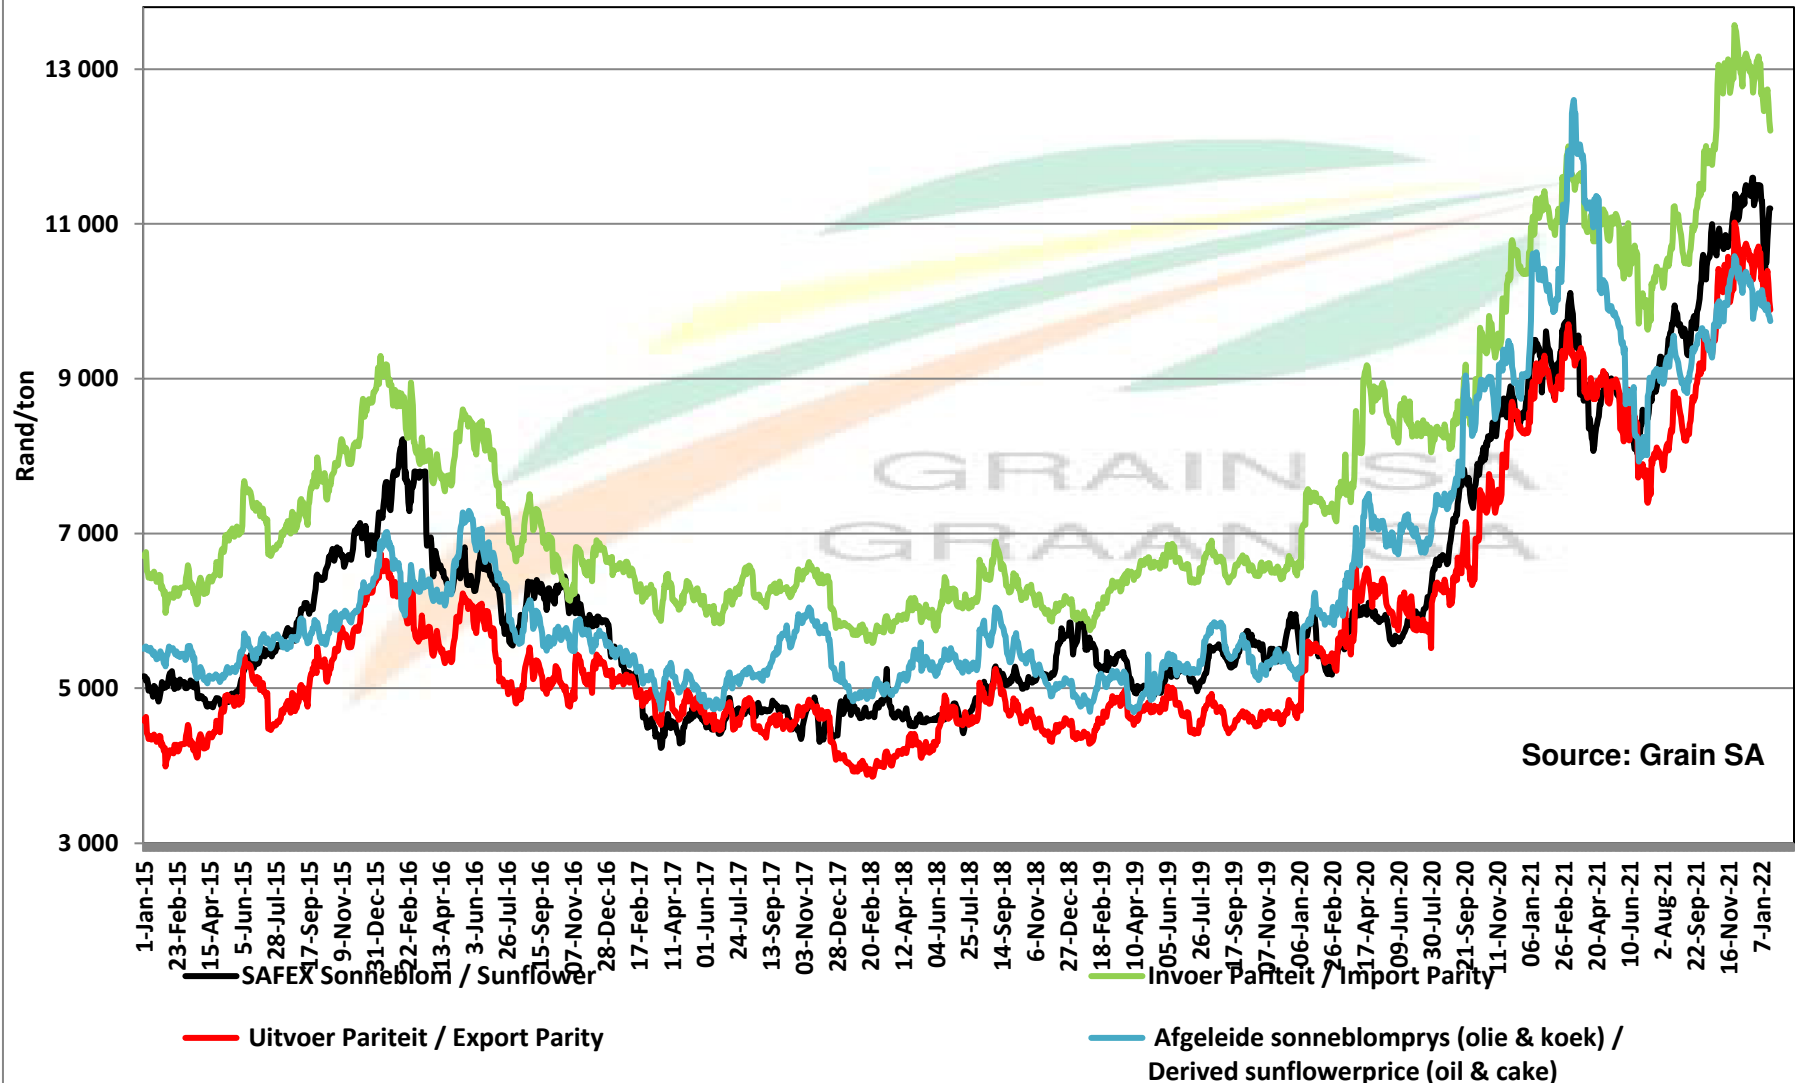

PRICES OF EU SUNFLOWER SEED DELIVERED IN RANDFONTEIN PRYSE VAN EU SONNEBLOMSAAD GELEWER IN RANDFONTEIN

PRICES OF EU SUNFLOWER SEED DELIVERED IN RANDFONTEIN PRYSE VAN EU SONNEBLOMSAAD GELEWER IN RANDFONTEIN