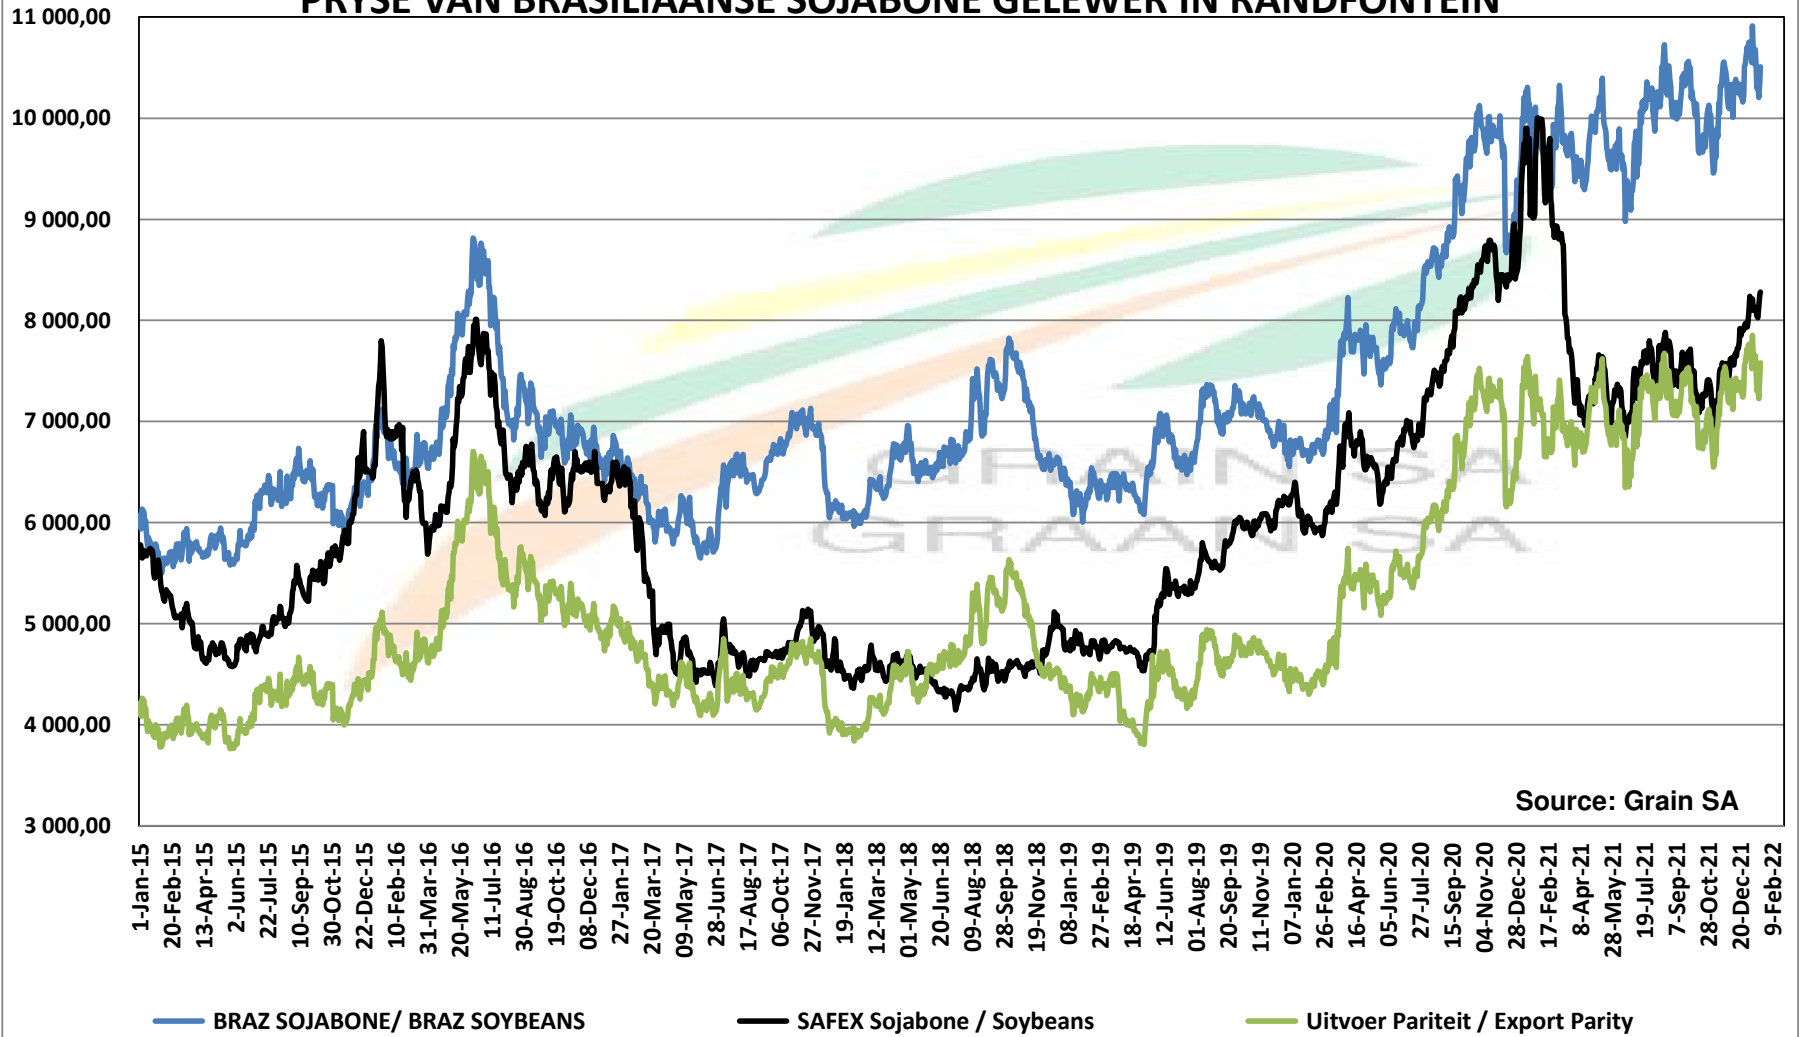

PRICES OF BRAZILIAN SOYBEAN DELIVERED IN RANDFONTEIN PRYSE VAN BRASILIAANSE SOJABONE GELEWER IN RANDFONTEIN

Source: Grain SA