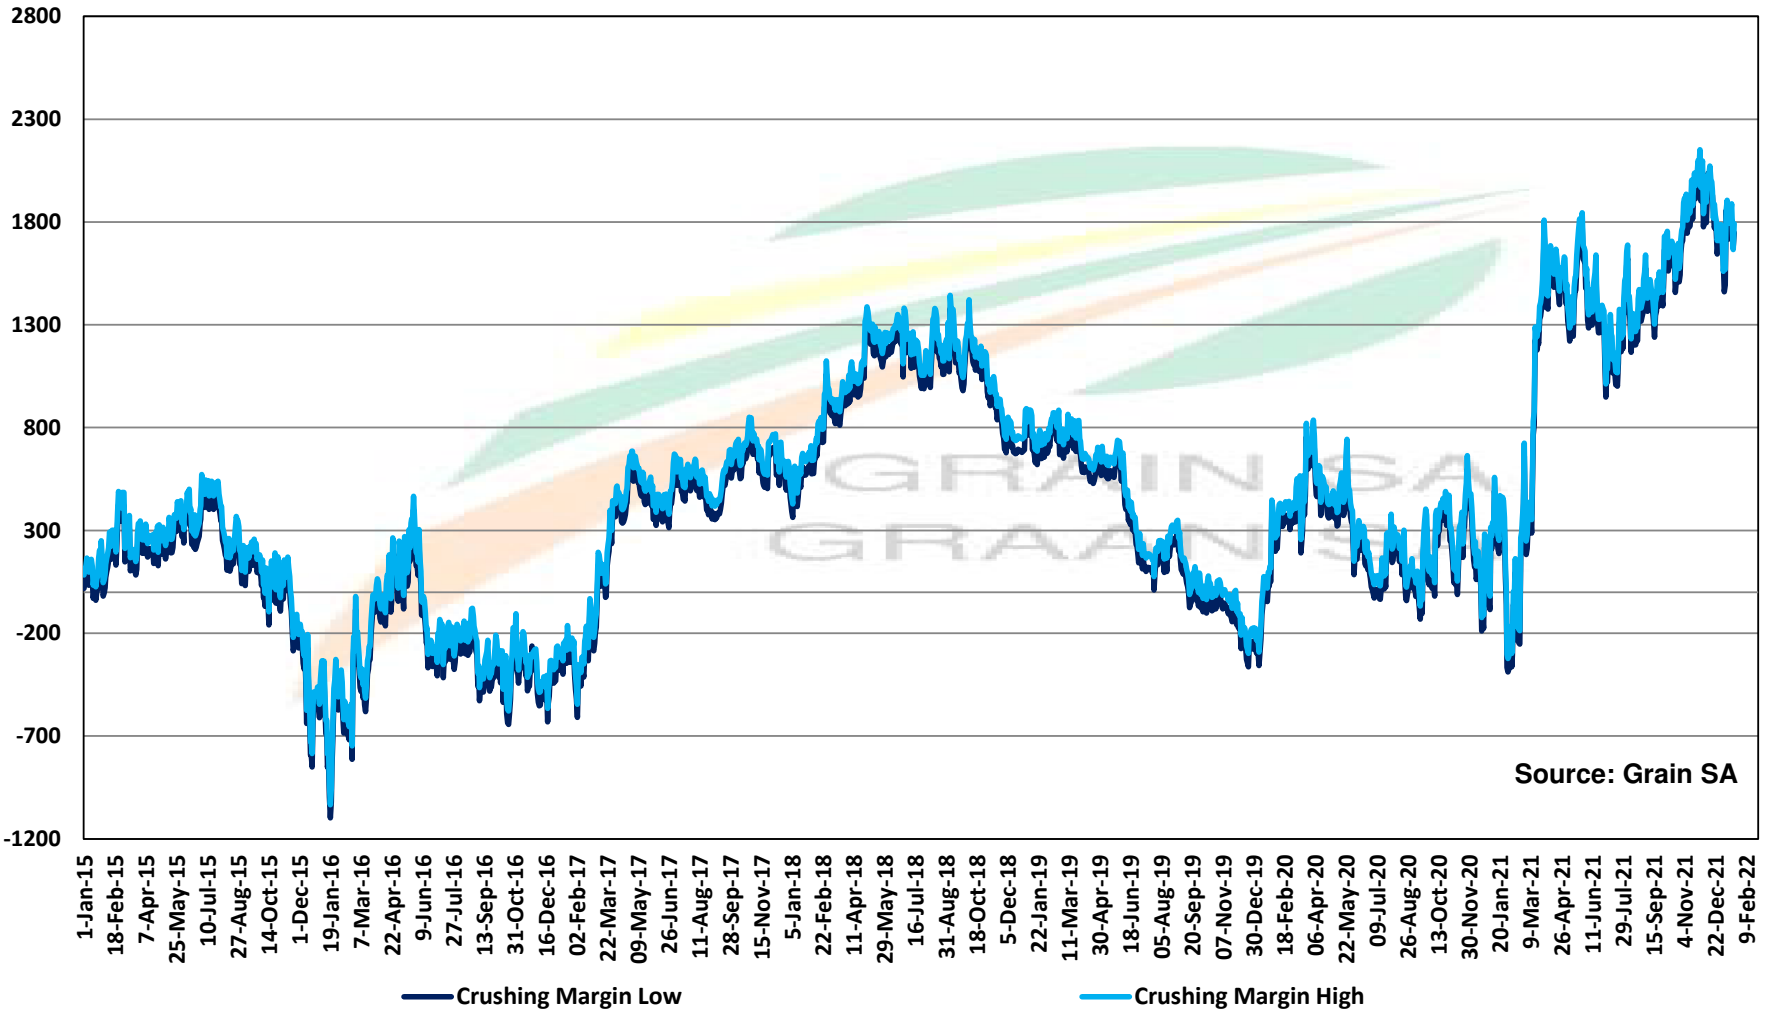

PRICES OF SOYBEAN CRUSHING MARGIN PRYSE VAN SOJABOON PERSMARGE