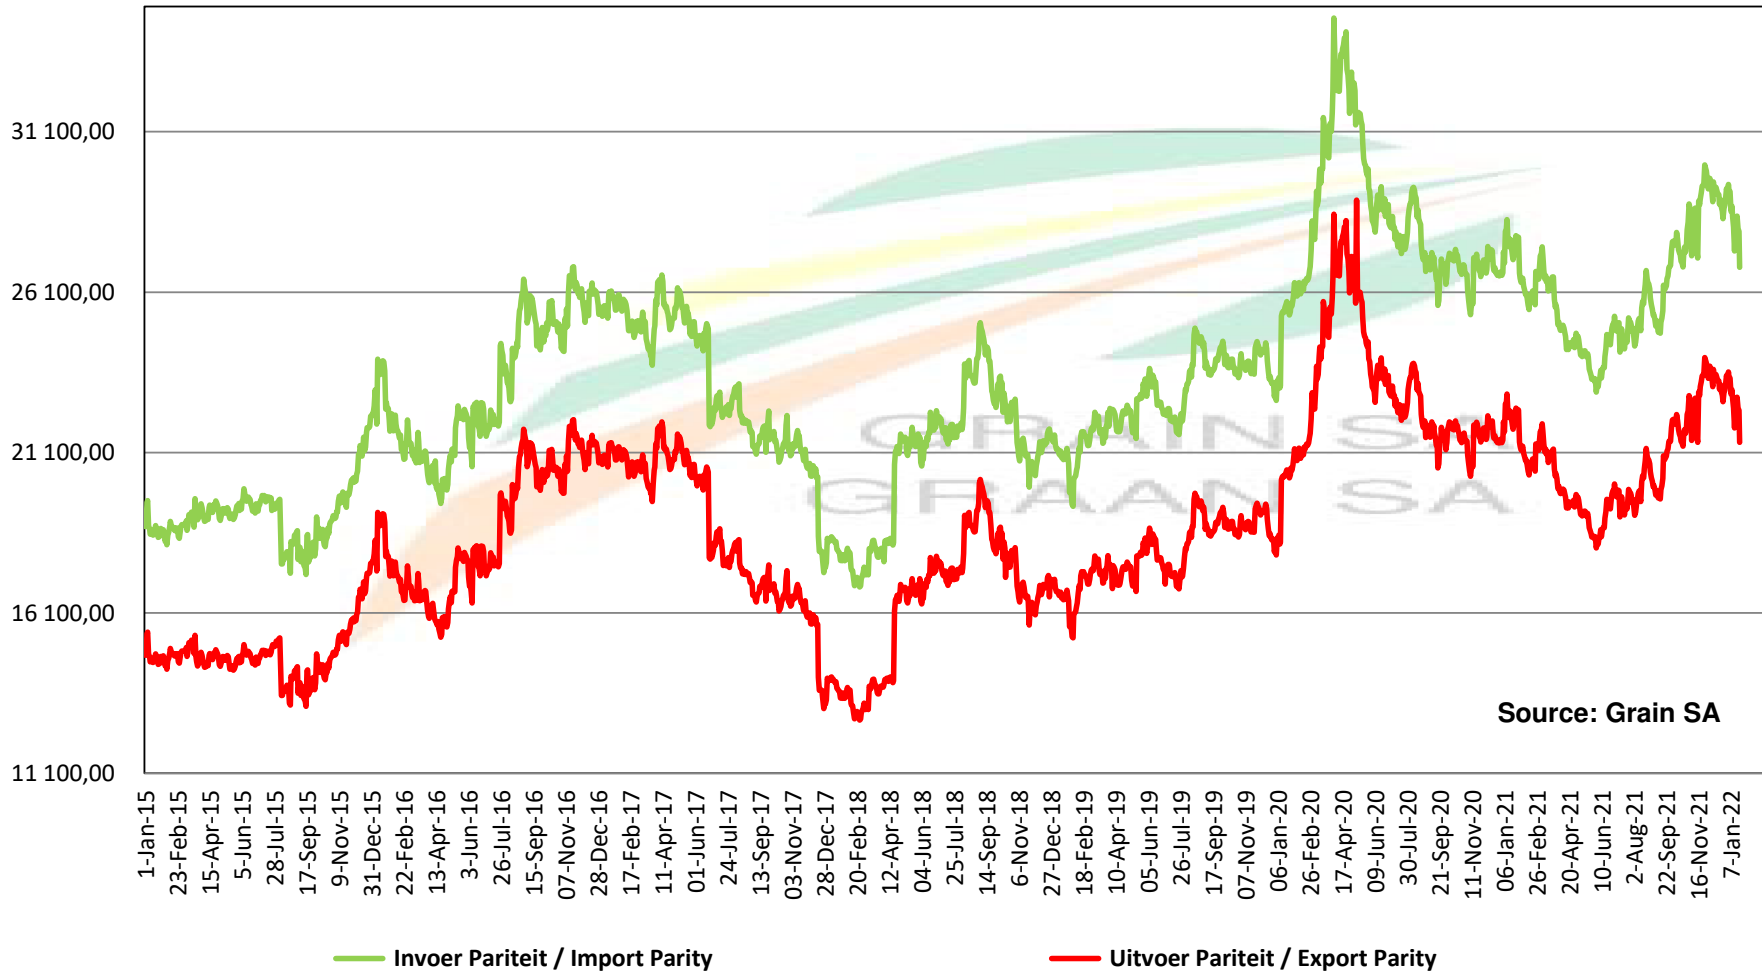

PRICES OF PROCESSED AND GRADED USA CHOICE GRADE GROUNDNUTS (40/50) (RANDFONTEIN)
PRYSE VAN UITGEDOP EN GESORTEERDE VSA KEURGRAAD GRONDBONE MET 'N PITGROOTTE VAN 40/50
pitgrootte (RANDFONTEIN)