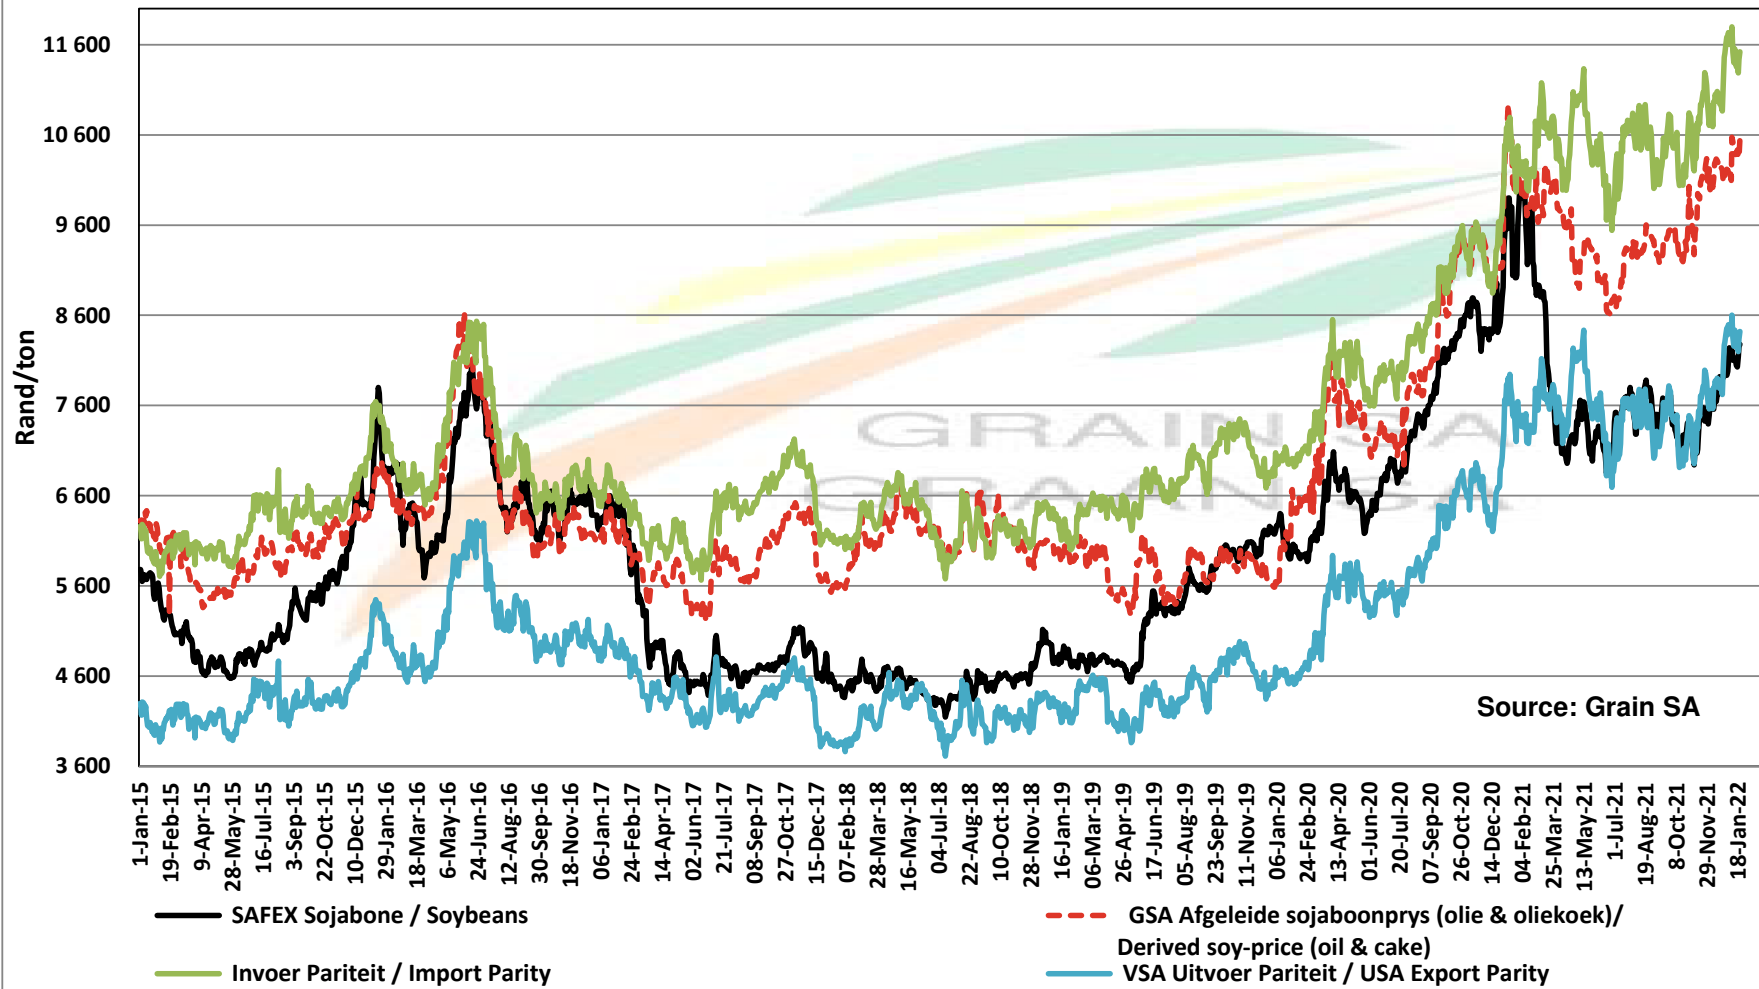

PRICES OF DERIVED SOYBEAN DELIVERED IN RANDFONTEIN PRYSE VAN AFGELEIDE SOJABONE GELEWER IN RANDFONTEIN