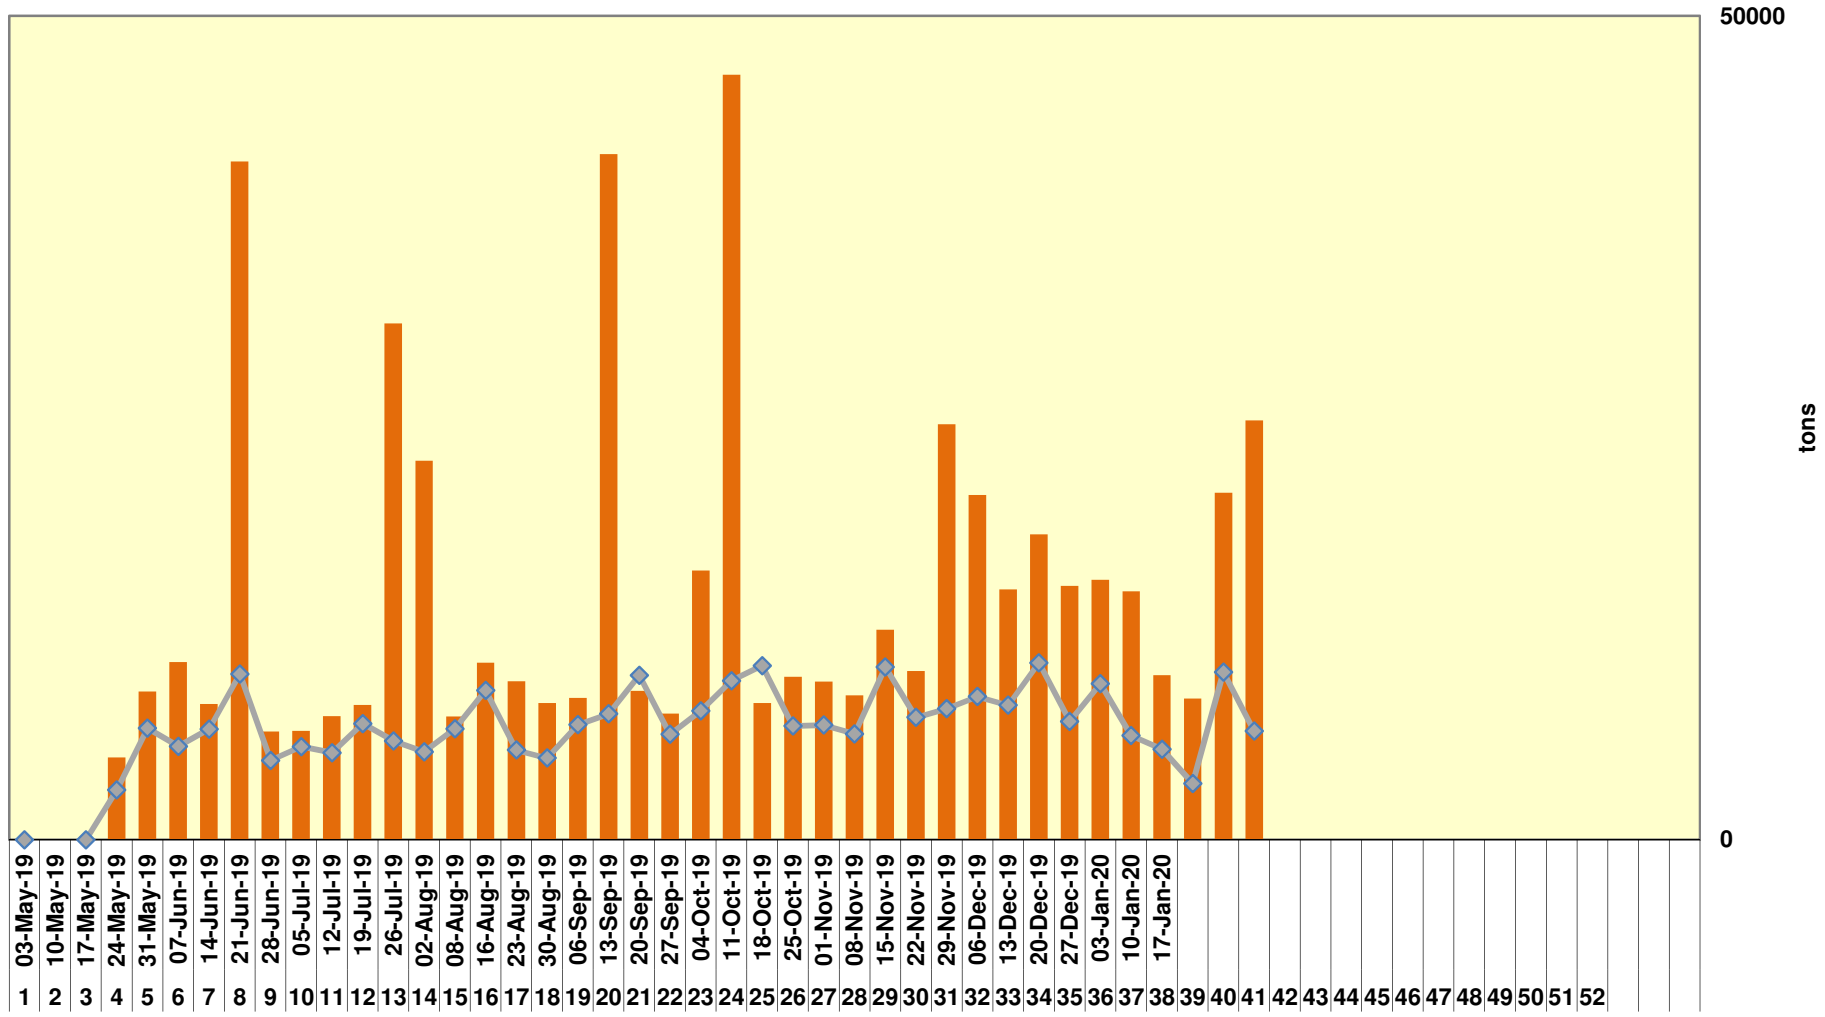

Cumulative Exports of Yellow Maize for 2017/18

■ SAGIS: WEEKLIKSE INVOERE EN UITVOERE 2019/20 Bemakingseizoen

◆ SAGIS: WEEKLIKSE INVOERE EN UITVOERE 2018/19 Bemakingseizoen