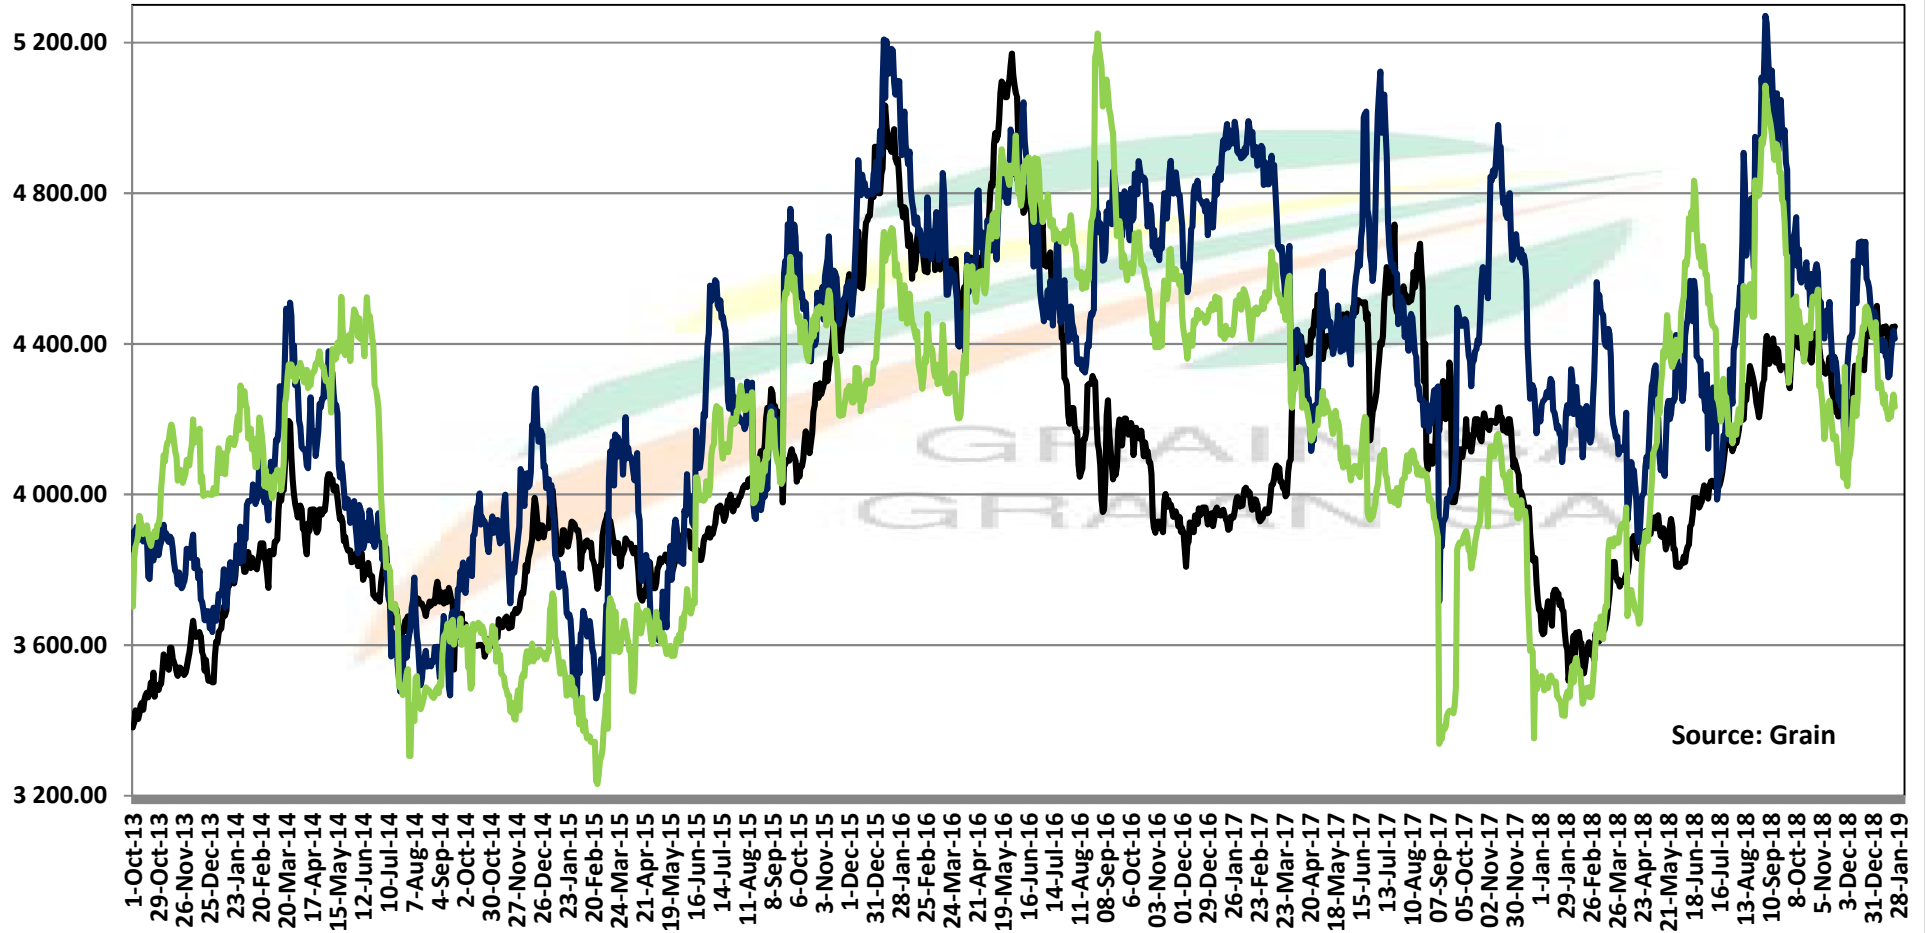

PRICES OF WHEAT DELIVERED IN DURBAN HARBOUR PRYSE VAN KORING VIR LEWERING IN DURBAN HAWE

Source: Grain

— SAFEX Randfontein Koring / Wheat — HRW Koring Dbn Hawe Invoerpariteit/HRW Wheat Dbn Harbour Import Parity — Arg Koring Dbn hawe Invoerpariteit/Arg Wheat Dbn Harbour Import Parity