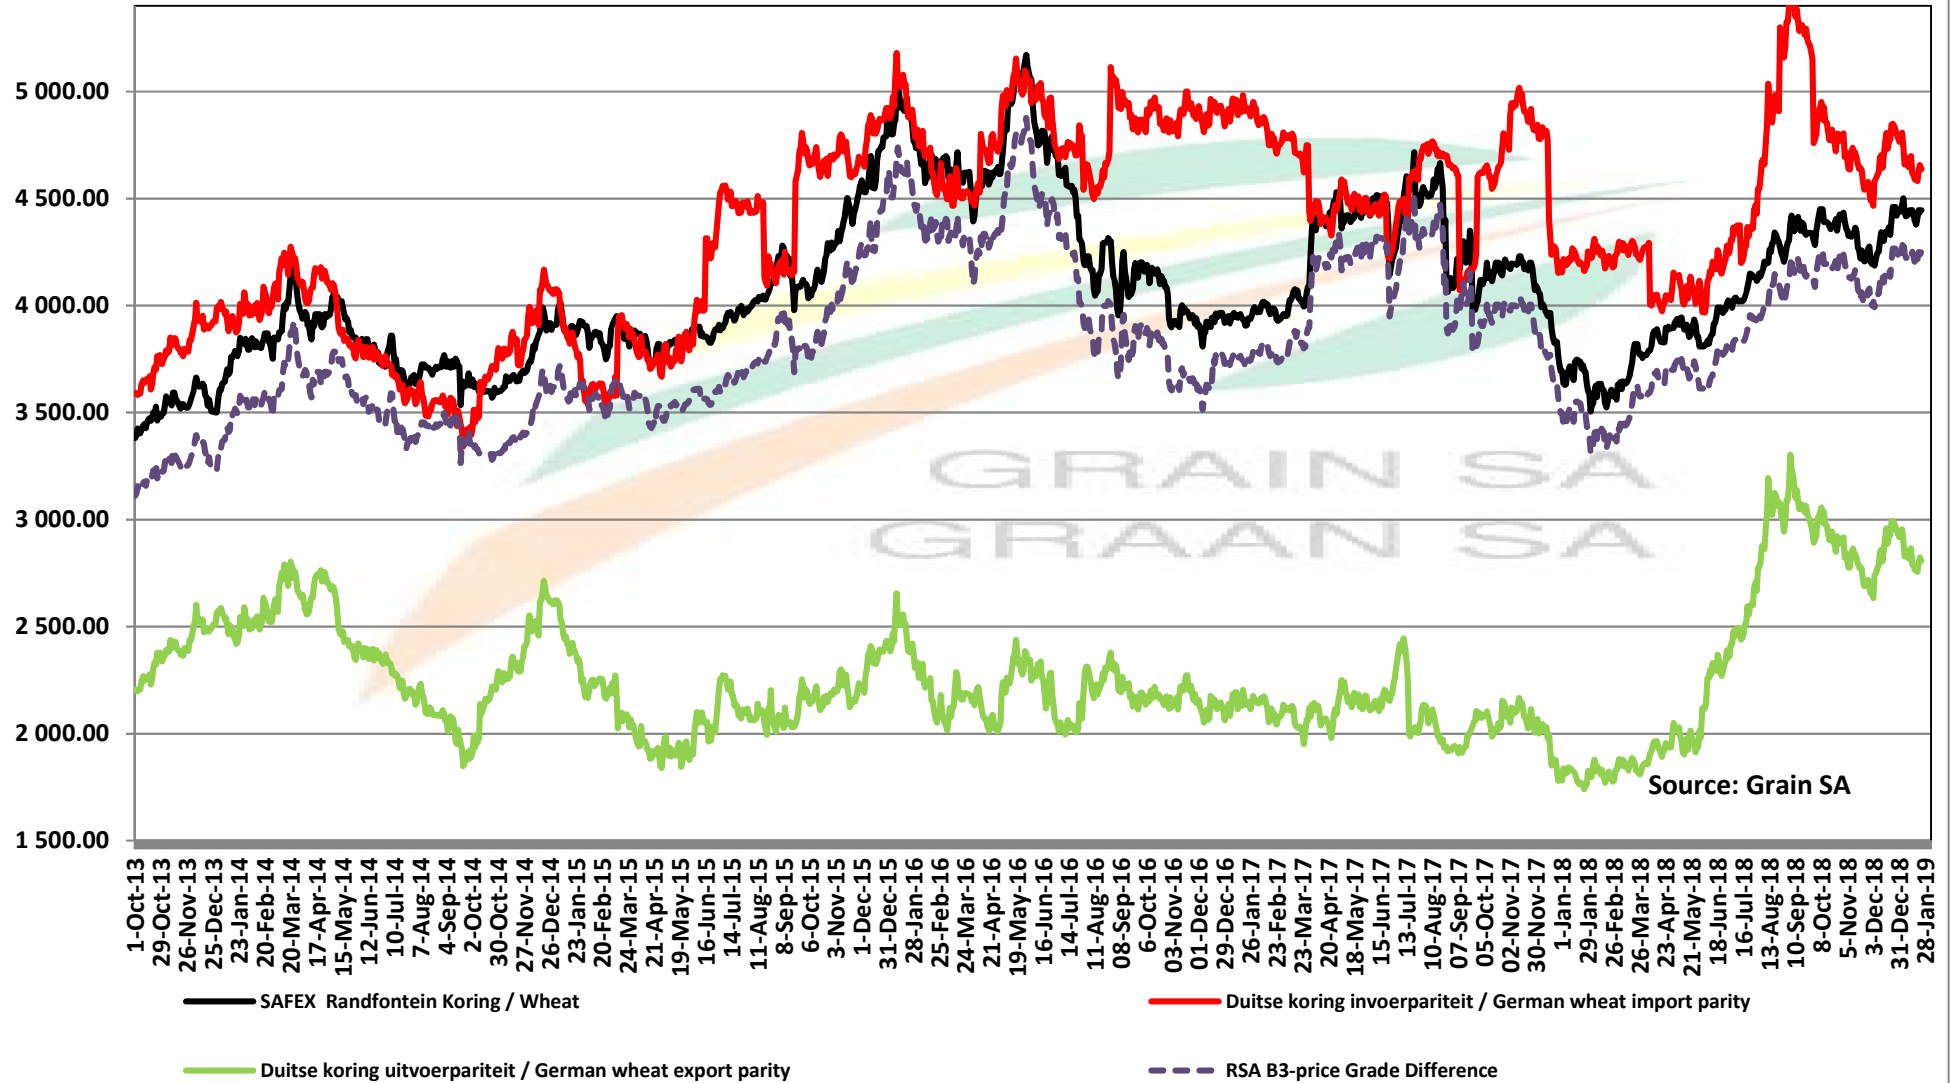

PRICES OF RSA AND GERMAN WHEAT DELIVERED IN RANDFONTEIN

PRYSE VAN RSA EN DUITSTE KORING GELEWER IN RANDFONTEIN