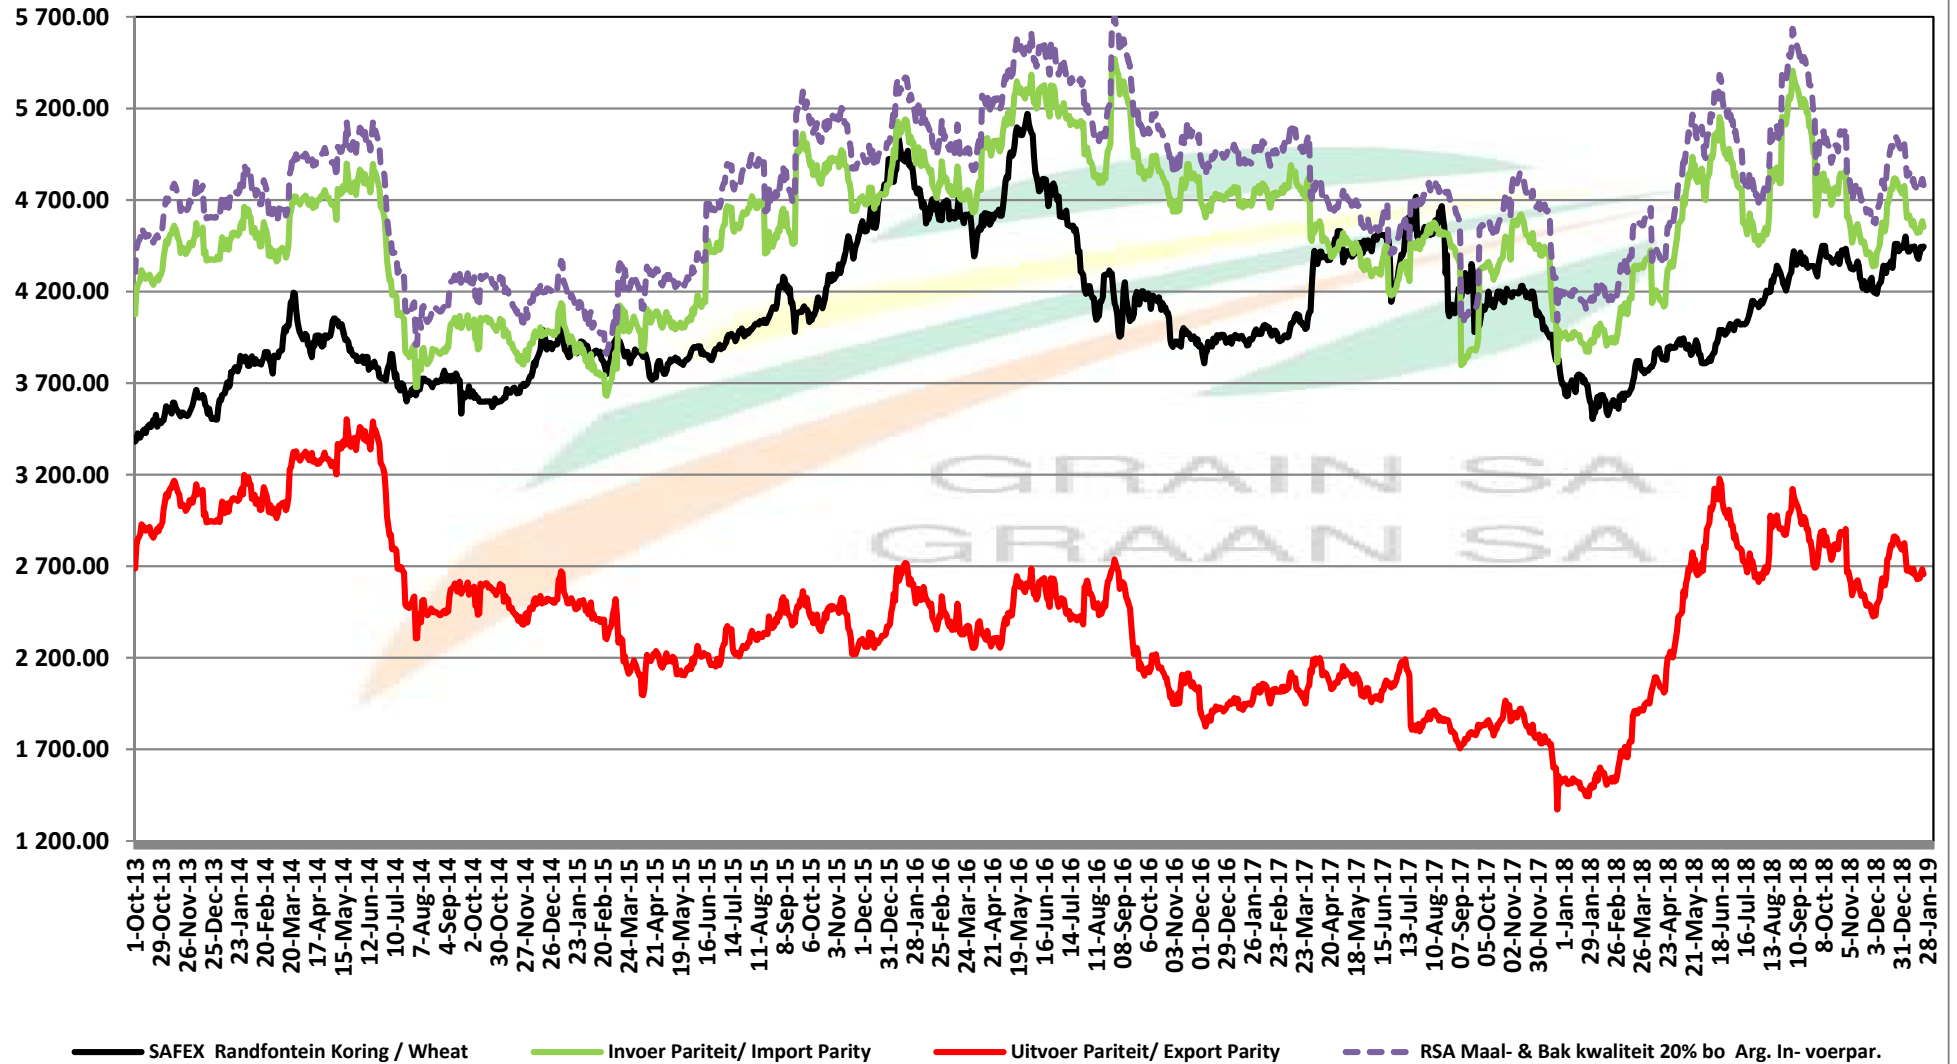

PRICES OF SOUTH AFRICAN AND USA WHEAT DELIVERED IN RANDFONTEIN

PRYSE VAN SUID AFRIKAANSE EN VSA KORING GELEWER IN RANDFONTEIN

Source: Grain SA