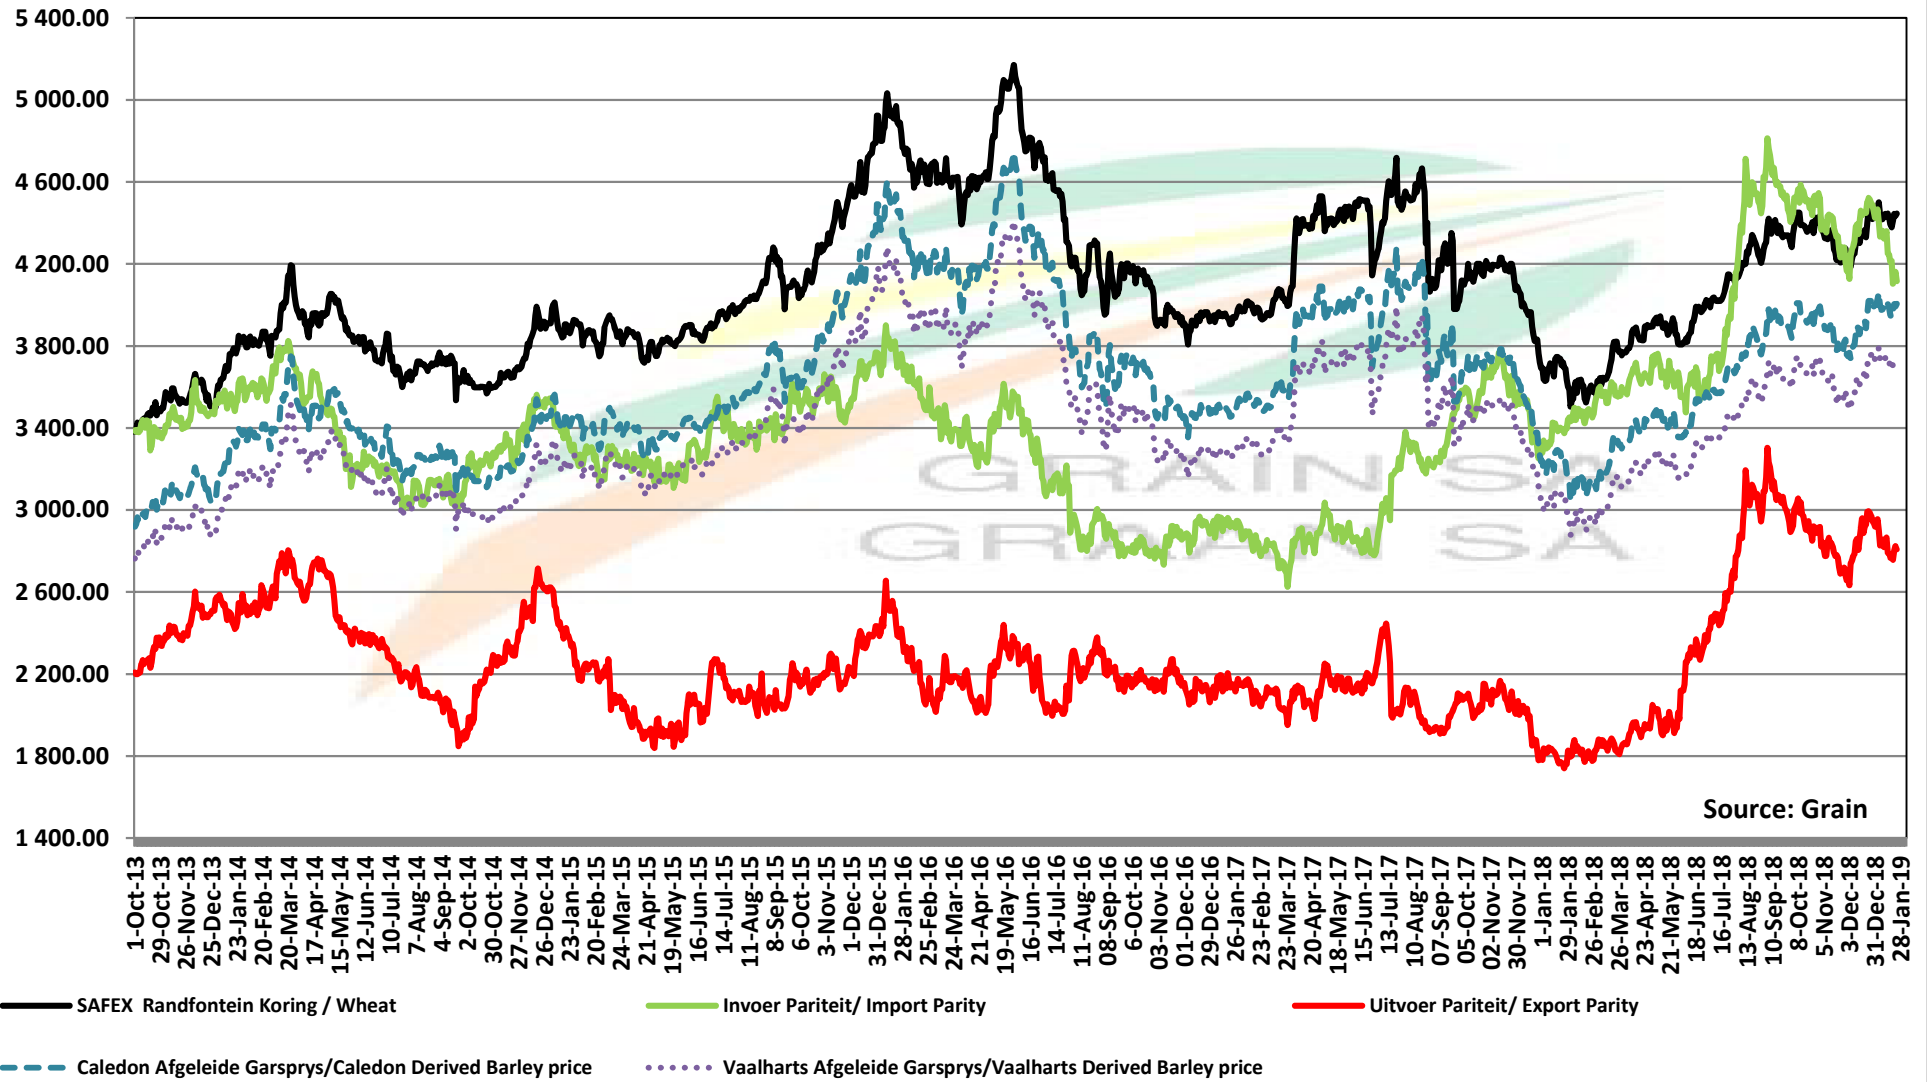

PRICES OF BARLEY DELIVERED IN RANDFONTEIN

PRYSE VAN GARS GELEWER IN RANDFONTEIN