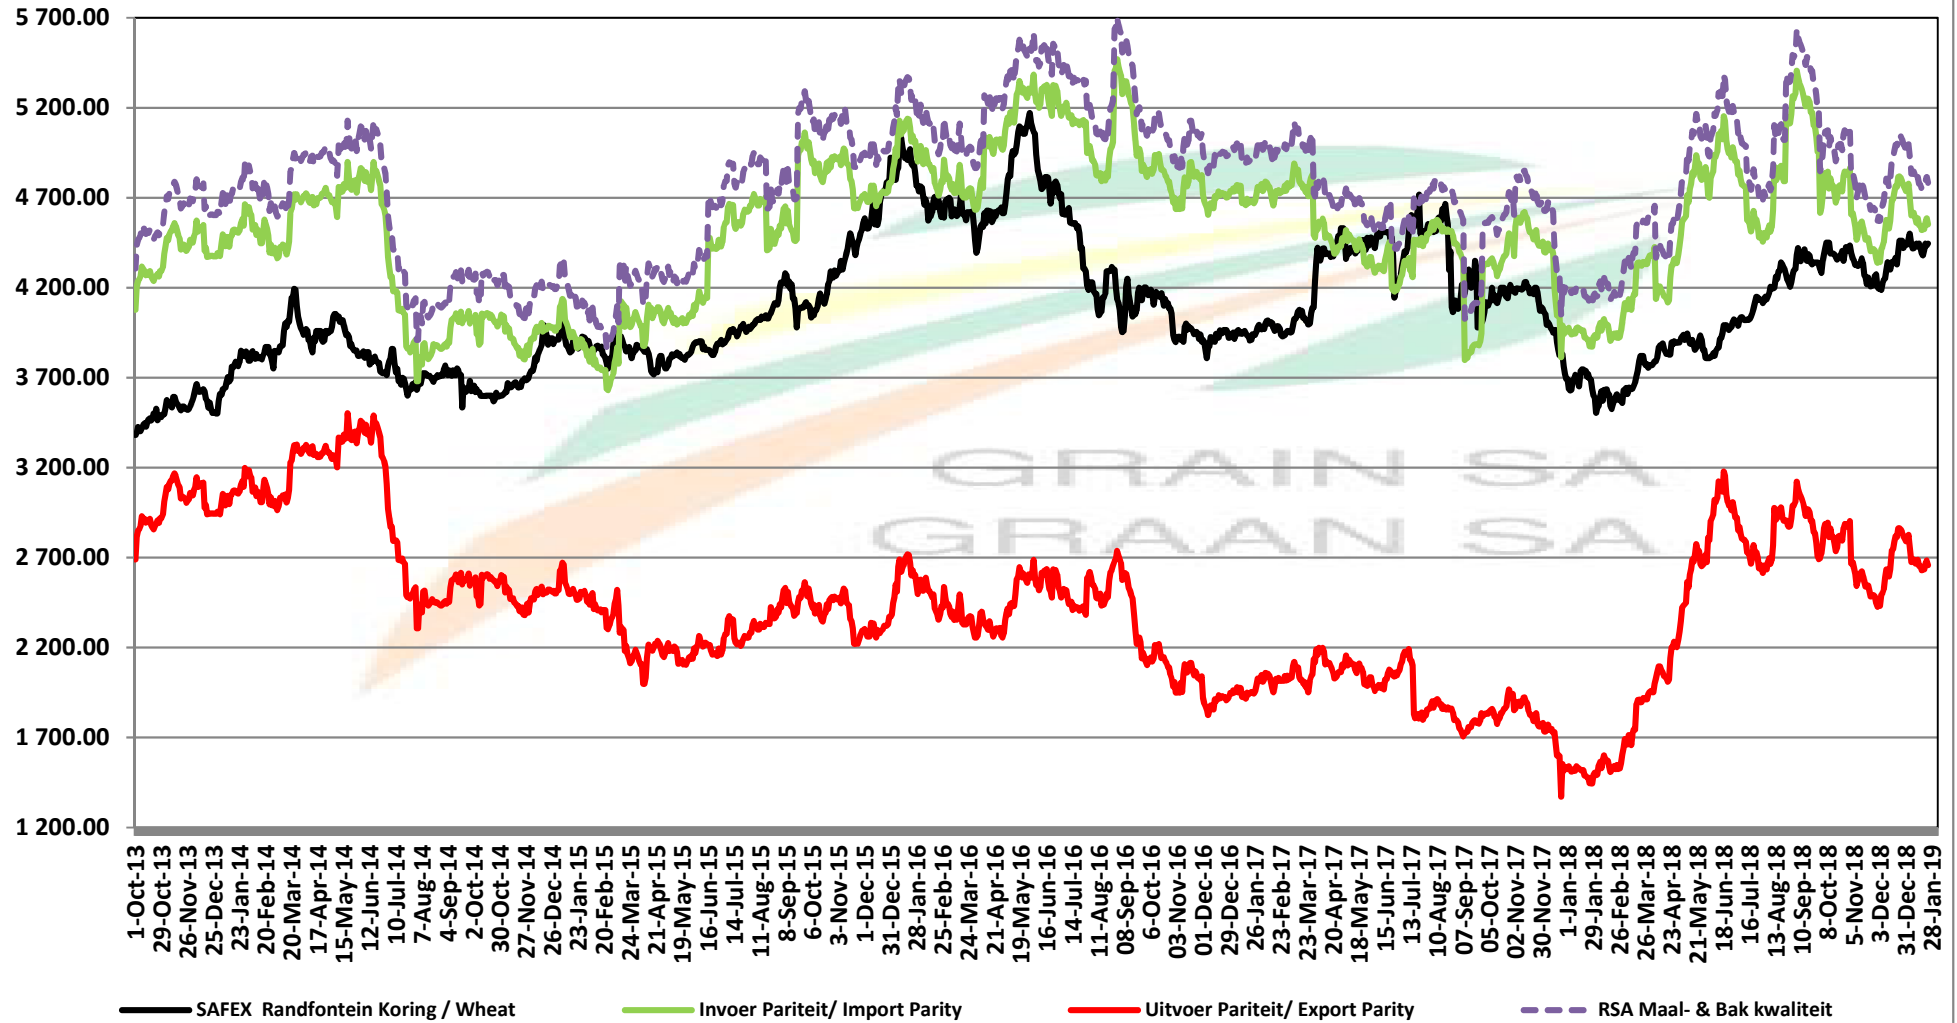

# PRICES OF RSA AND ARGENTINE WHEAT DELIVERED IN RANDFONTEIN

## PRYSE VAN RSA EN ARGENTYNSE KORING GELEWER IN RANDFONTEIN

Source: Grain SA