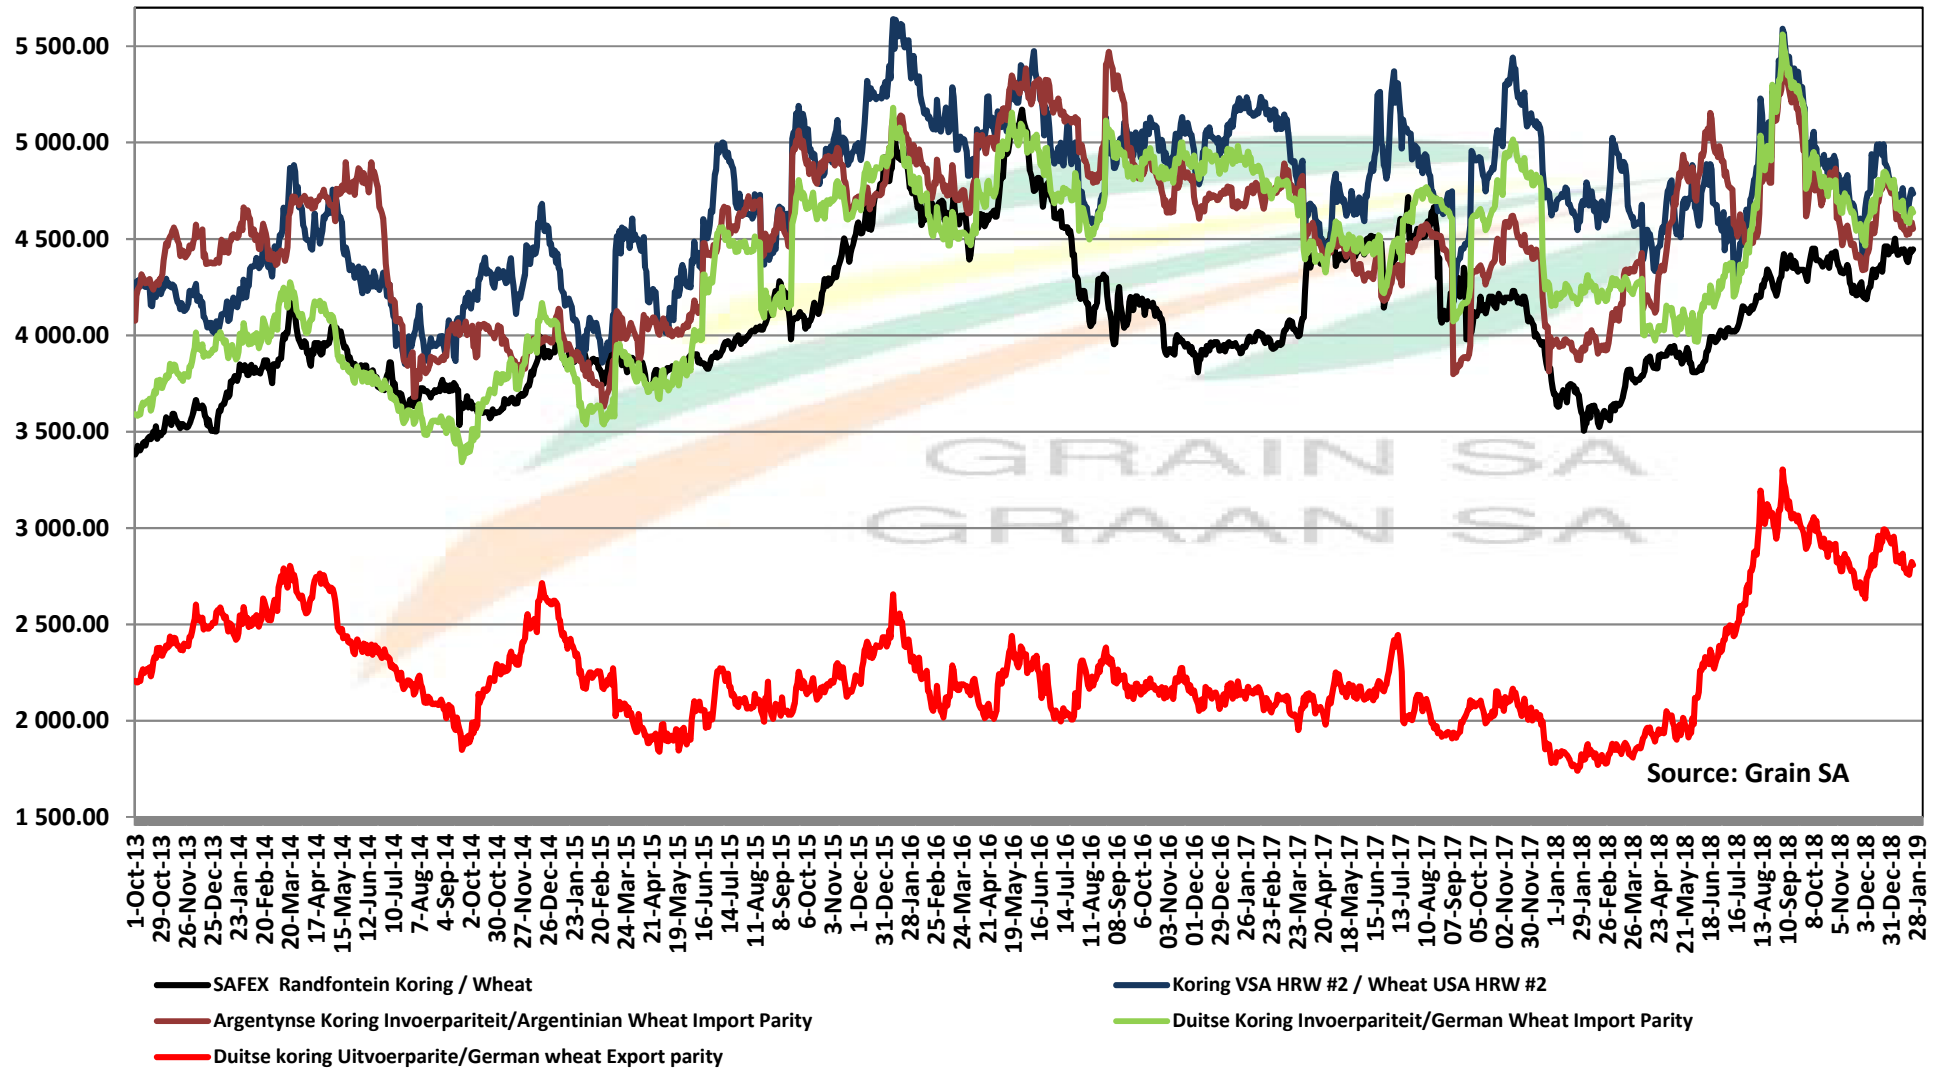

PRICES OF WHEAT DELIVERED IN RANDFONTEIN PRYSE VAN KORING GELEWER IN RANDFONTEIN