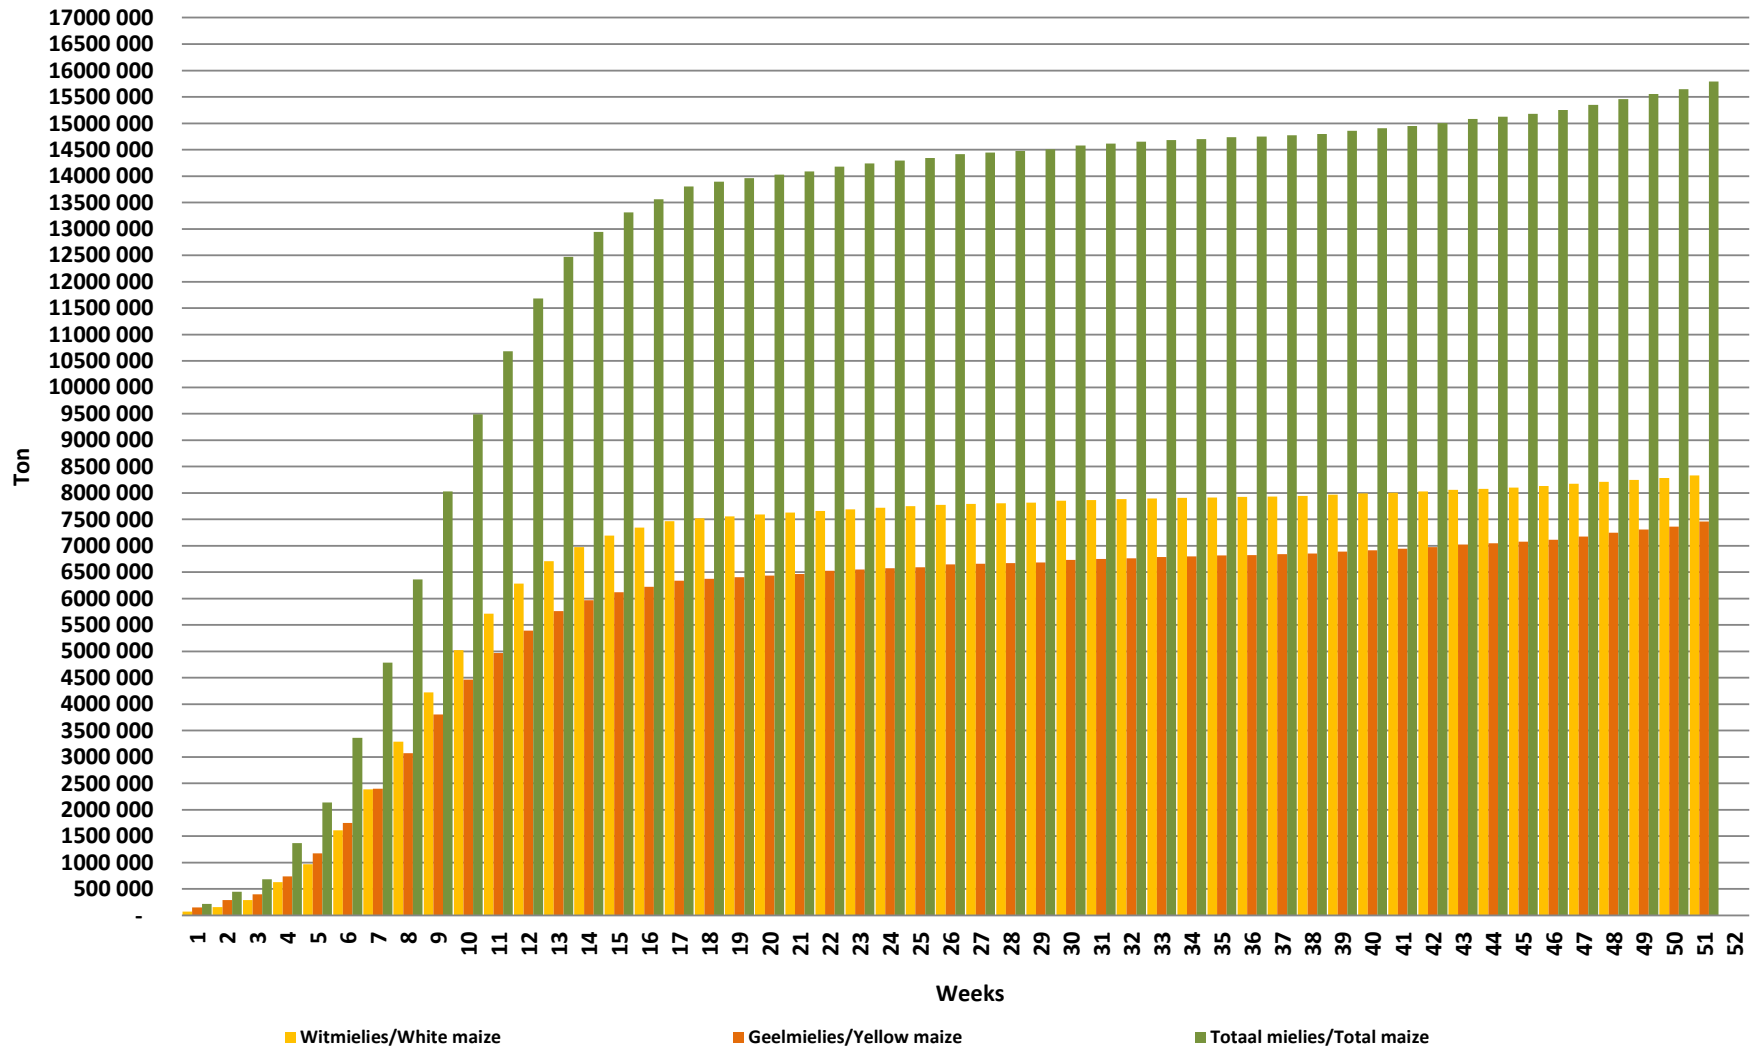

White Maize: Weekly producer deliveries

Yellow Maize: Weekly producer deliveries

Weeklikse mielielewerings (Bemarkingsjaar: Mei 2023 tot April 2024)

Weekly total maize deliveries (Marketing year: May 2023 to April 2024)

Weeklikse kumulatiewe mielielewerings (Bemarkingsjaar: Mei tot April)

Total YTD WM deliveries for the 2023/24 season vs previous season's

Total YTD YM deliveries for the 2023/24 season vs previous season's