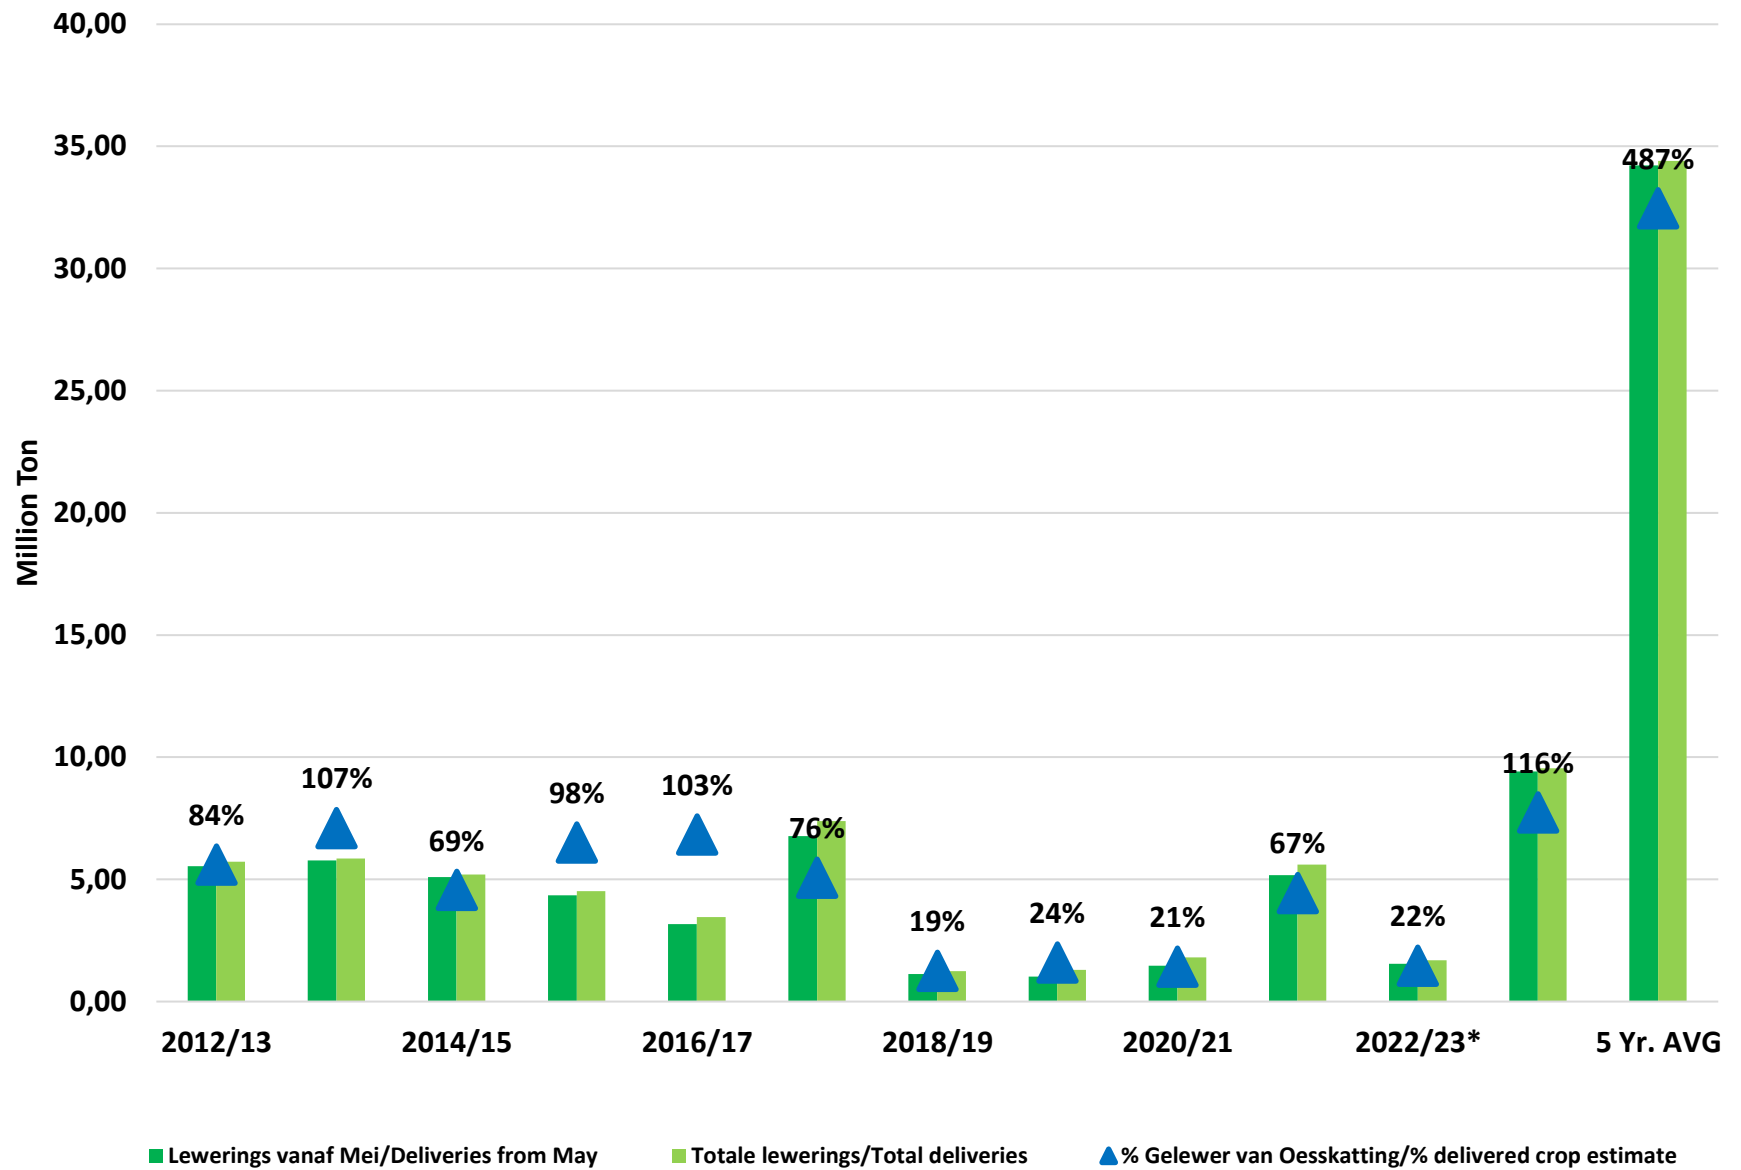

White Maize: Weekly producer deliveries

Yellow Maize: Weekly producer deliveries

Weeklikse mielielewerings (Bemarkingsjaar: Mei 2023 tot April 2024)

Weekly total maize deliveries (Marketing year: May 2023 to April 2024)

Weeklikse kumulatiewe mielielewerings (Bemarkingsjaar: Mei tot April)

Total YTD WM deliveries for the 2023/24 season vs previous season's

Total YTD YM deliveries for the 2023/24 season vs previous season's