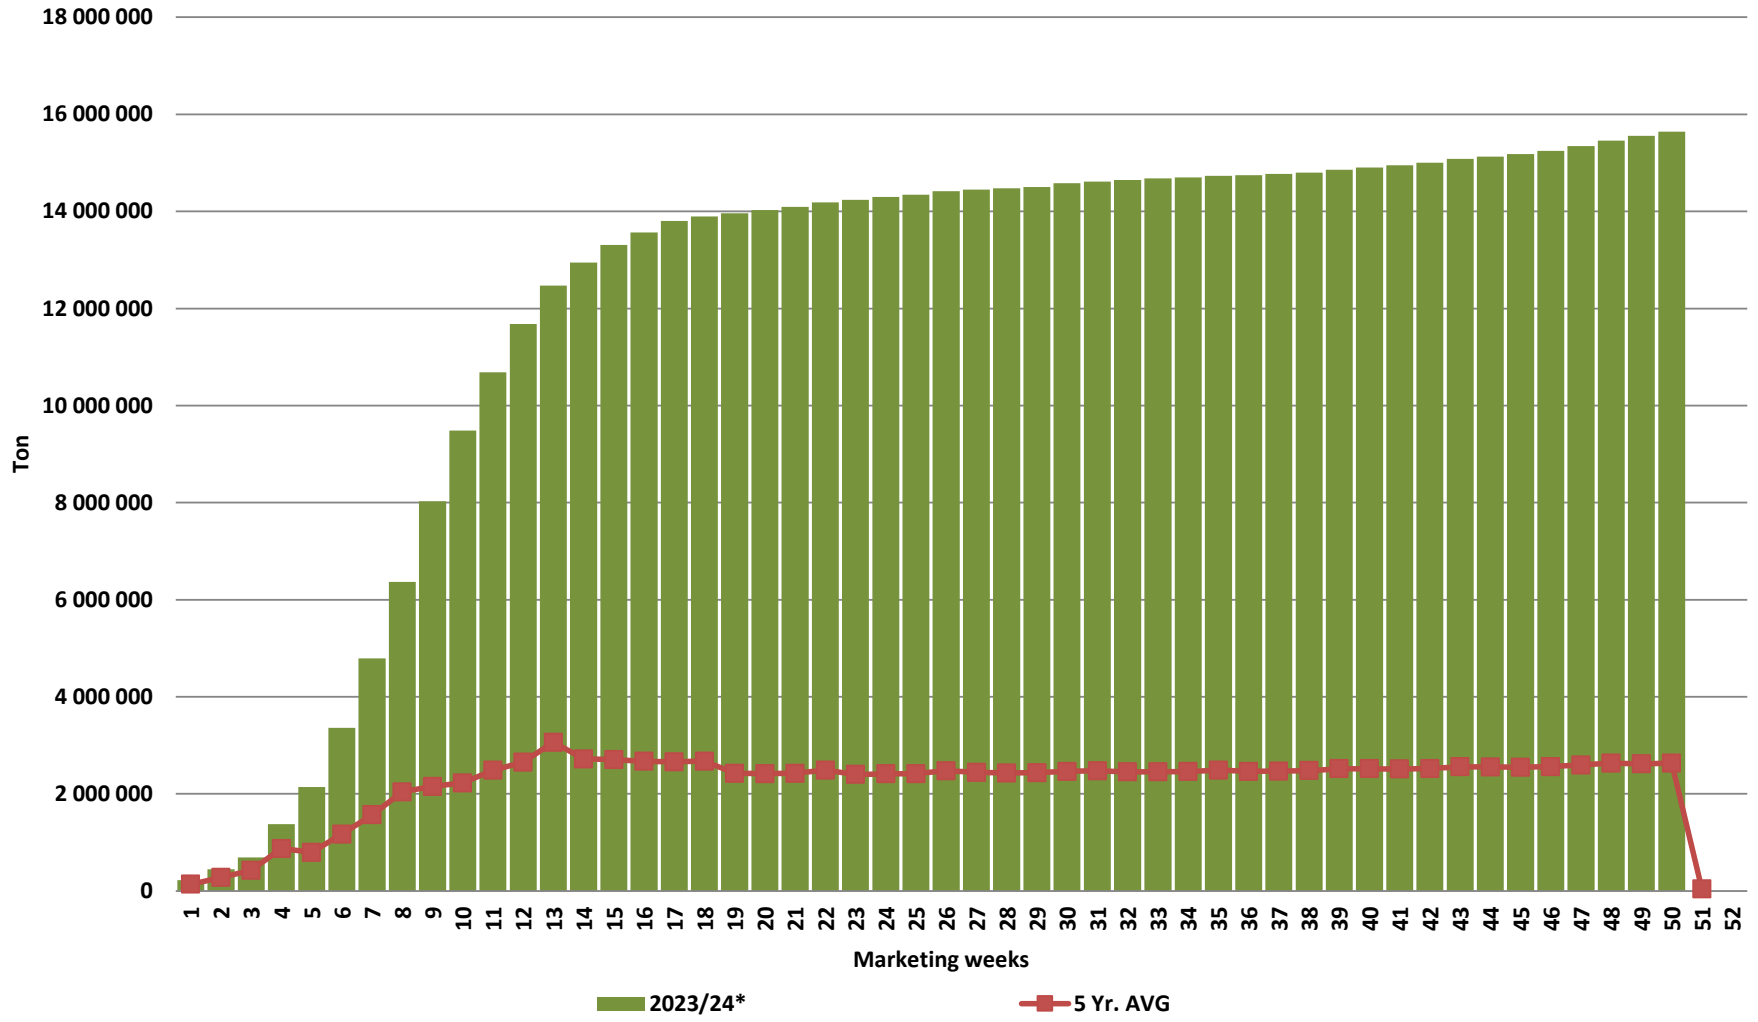

White Maize: Weekly producer deliveries

Yellow Maize: Weekly producer deliveries

Weeklikse mielielewerings (Bemarkingsjaar: Mei 2023 tot April 2024)

Weekly total maize deliveries (Marketing year: May 2023 to April 2024)

Weeklikse kumulatiewe mielielewerings (Bemarkingsjaar: Mei tot April)

Total YTD WM deliveries for the 2023/24 season vs previous season's

Total YTD YM deliveries for the 2023/24 season vs previous season's

Total YTD Maize deliveries for the 2023/24 season vs previous season's