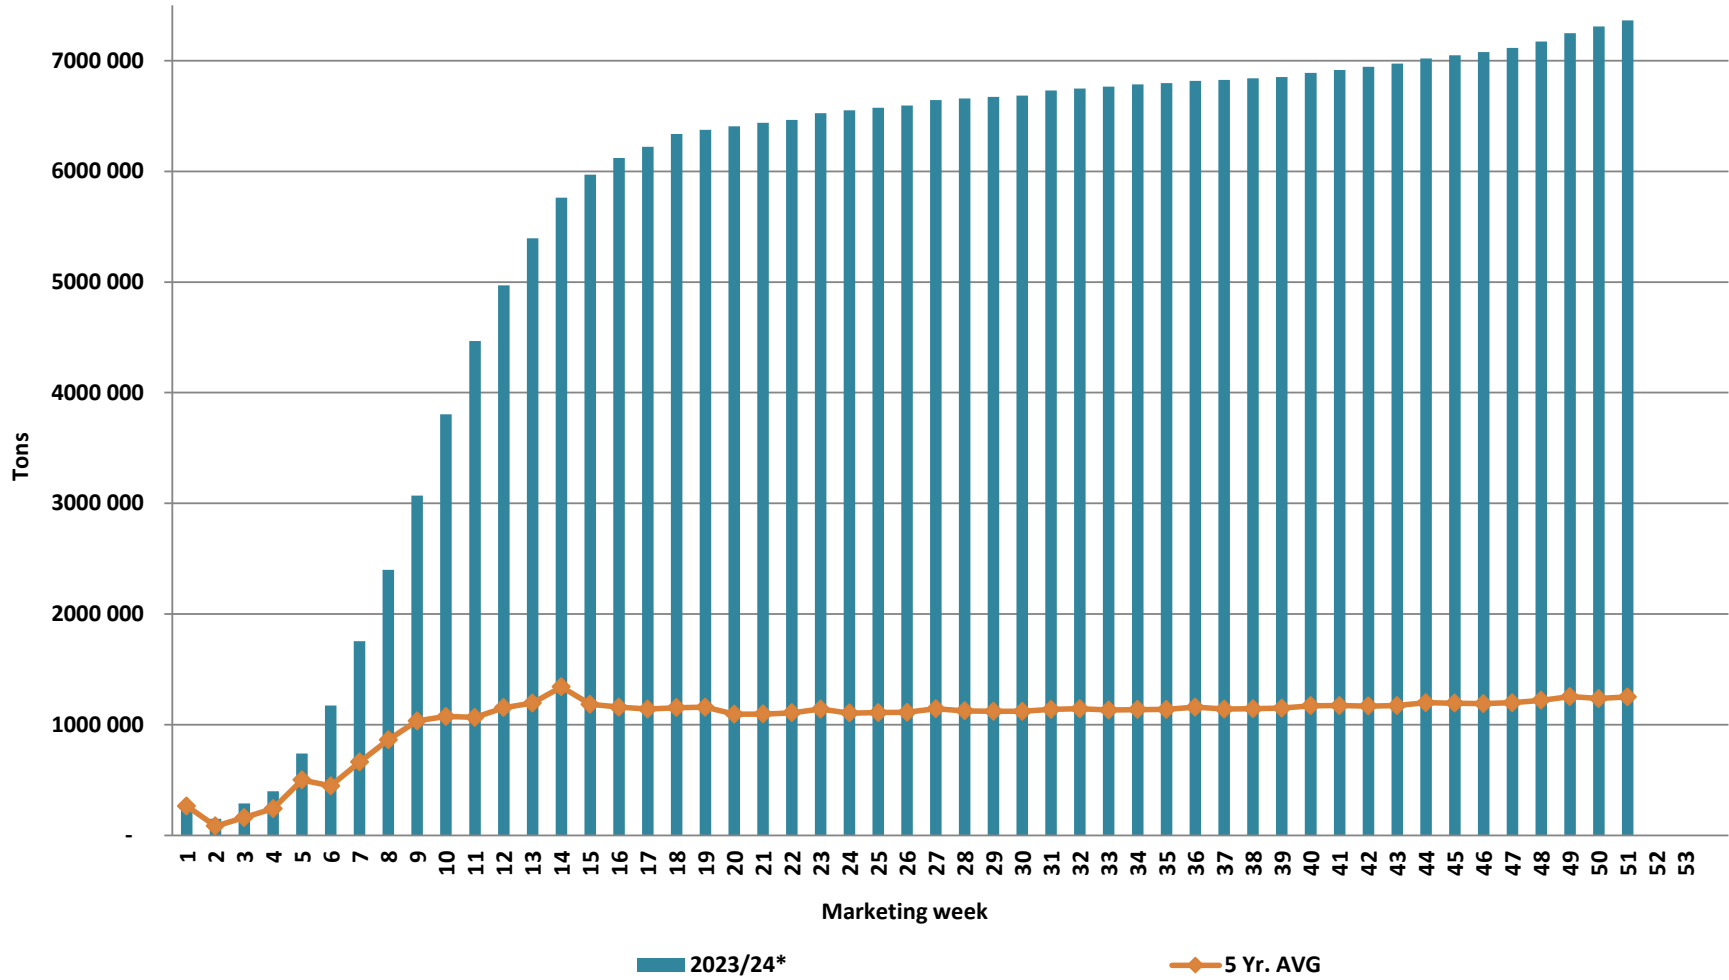

White Maize: Weekly producer deliveries

Yellow Maize: Weekly producer deliveries

Weeklikse mielielewerings (Bemarkingsjaar: Mei 2023 tot April 2024)

Weekly total maize deliveries (Marketing year: May 2023 to April 2024)

Weeklikse kumulatiewe mielielewerings (Bemarkingsjaar: Mei tot April)

Total YTD WM deliveries for the 2023/24 season vs previous season's

Total YTD YM deliveries for the 2023/24 season vs previous season's