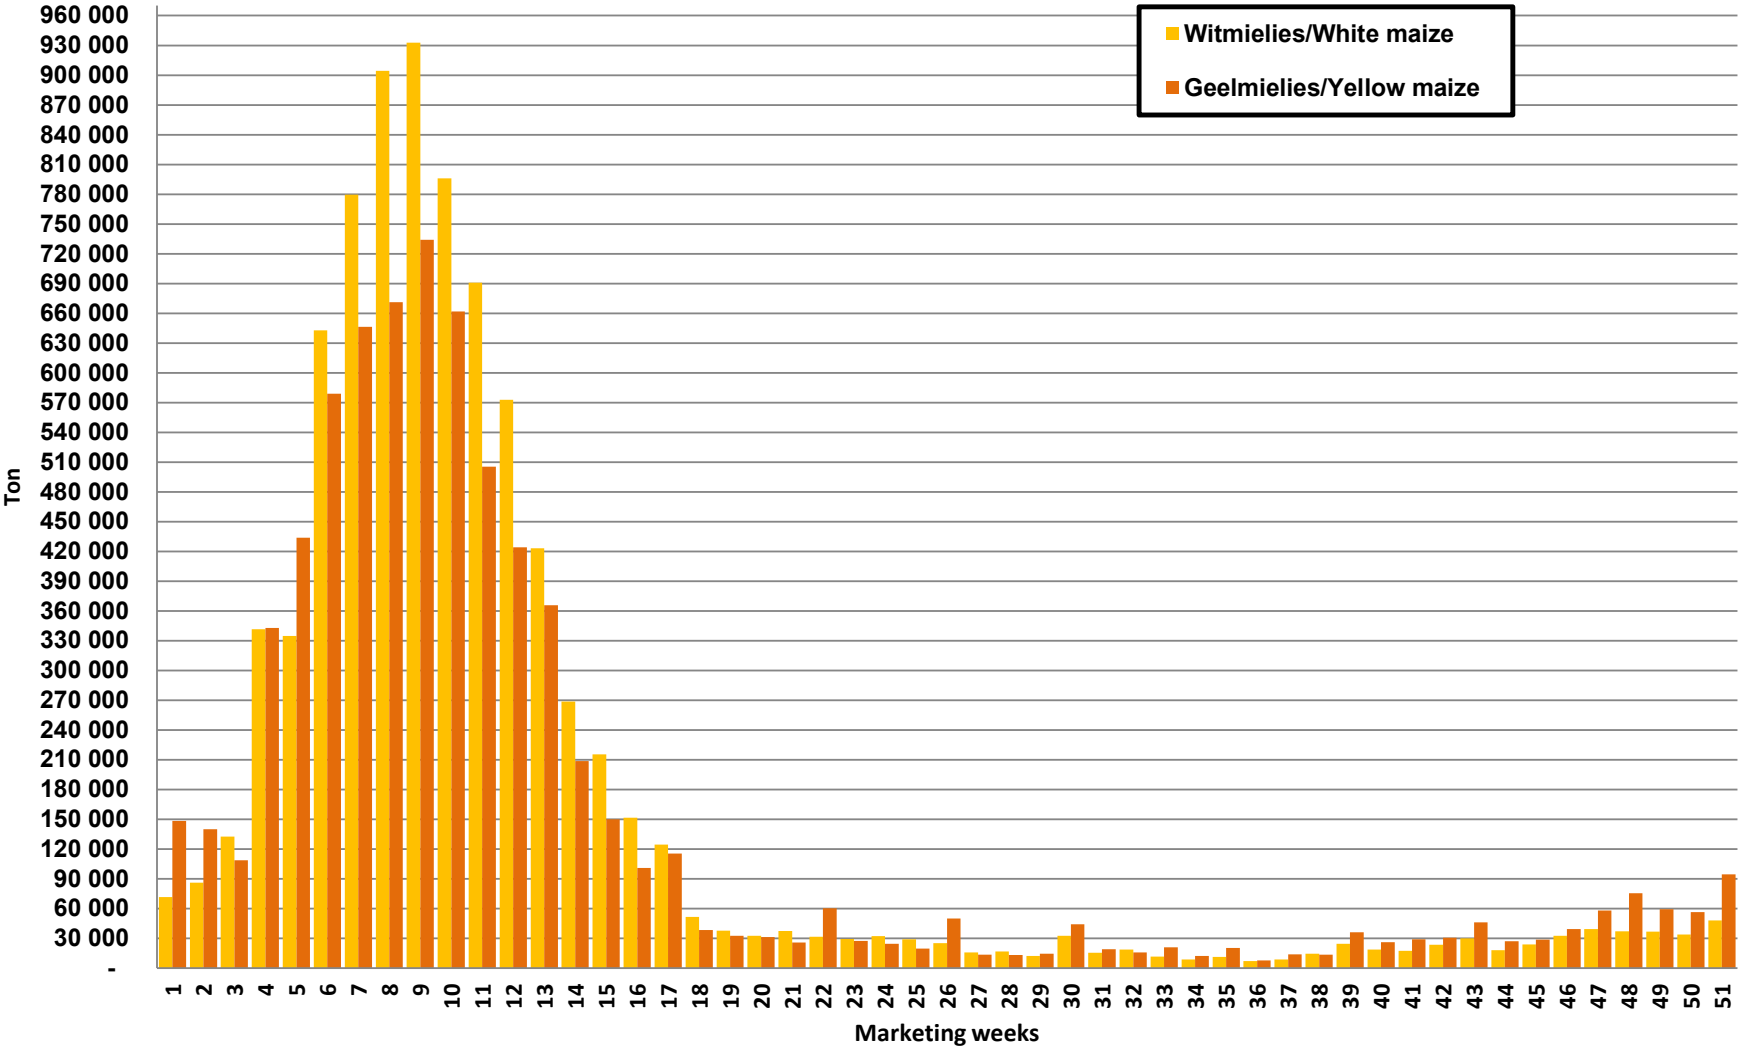

White Maize: Weekly producer deliveries

Yellow Maize: Weekly producer deliveries

Weeklikse mielielewerings (Bemarkingsjaar: Mei 2023 tot April 2024)

Weekly total maize deliveries (Marketing year: May 2023 to April 2024)

Weeklikse kumulatiewe mielielewerings (Bemarkingsjaar: Mei tot April)

Total YTD WM deliveries for the 2023/24 season vs previous season's

Total YTD YM deliveries for the 2023/24 season vs previous season's