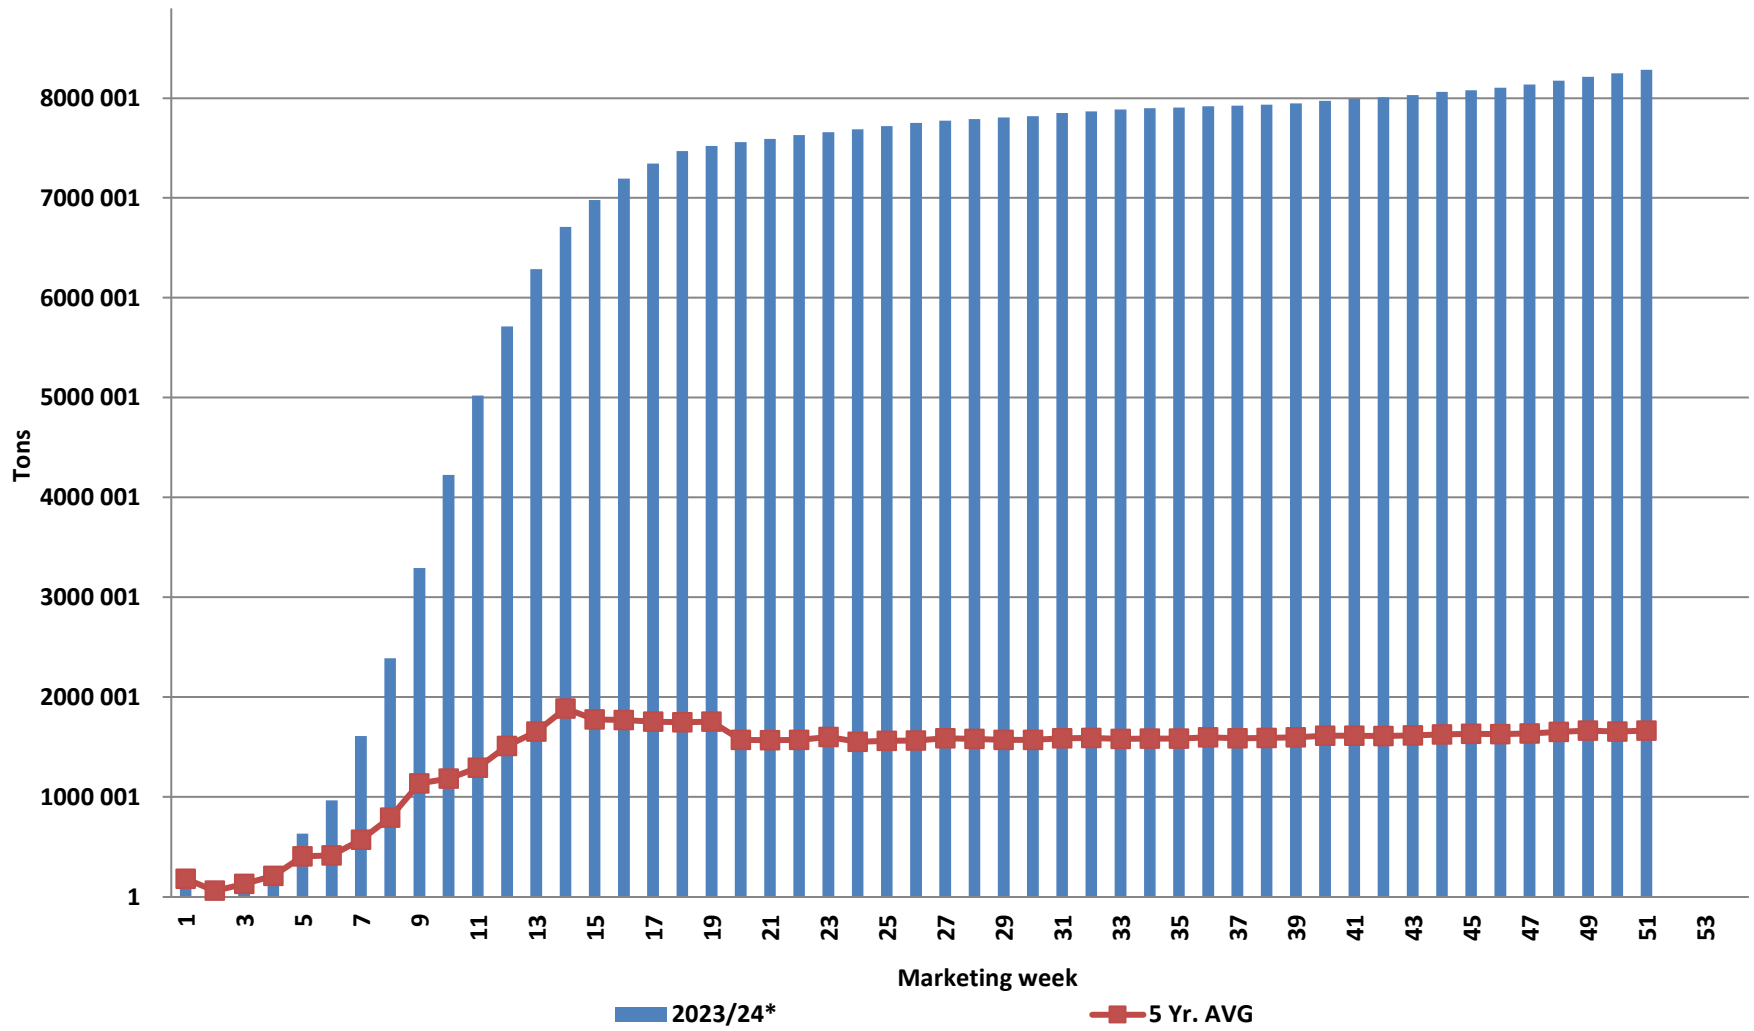

White Maize: Weekly producer deliveries

Yellow Maize: Weekly producer deliveries

Weeklikse mielielewerings (Bemarkingsjaar: Mei 2023 tot April 2024)

Weekly total maize deliveries (Marketing year: May 2023 to April 2024)

Weeklikse kumulatiewe mielielewerings (Bemarkingsjaar: Mei tot April)

Total YTD WM deliveries for the 2023/24 season vs previous season's

Total YTD YM deliveries for the 2023/24 season vs previous season's