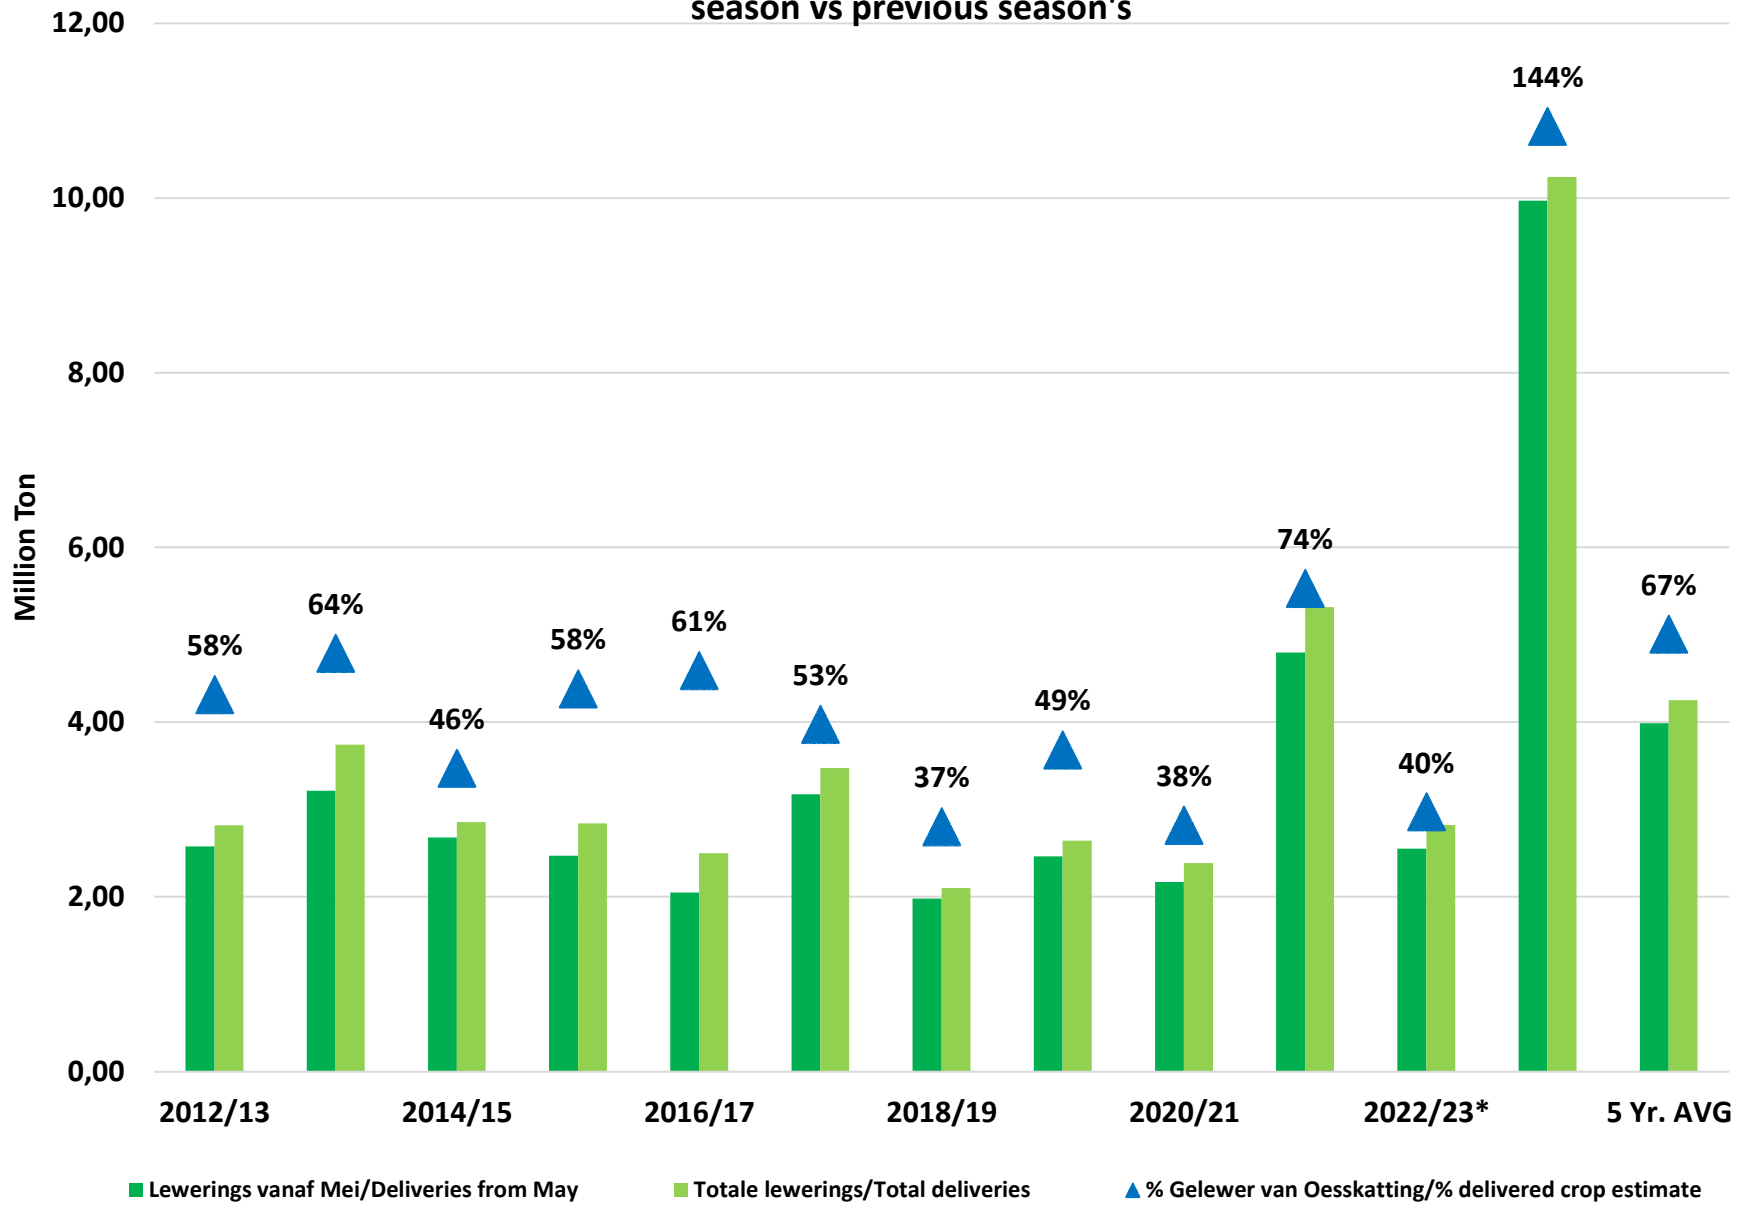

White Maize: Weekly producer deliveries

Yellow Maize: Weekly producer deliveries

Weeklikse mielielewerings (Bemarkingsjaar: Mei 2023 tot April 2024)

Weekly total maize deliveries (Marketing year: May 2023 to April 2024)

Weeklikse kumulatiewe mielielewerings (Bemarkingsjaar: Mei tot April)

Total YTD WM deliveries for the 2023/24 season vs previous season's

Total YTD YM deliveries for the 2023/24 season vs previous season's