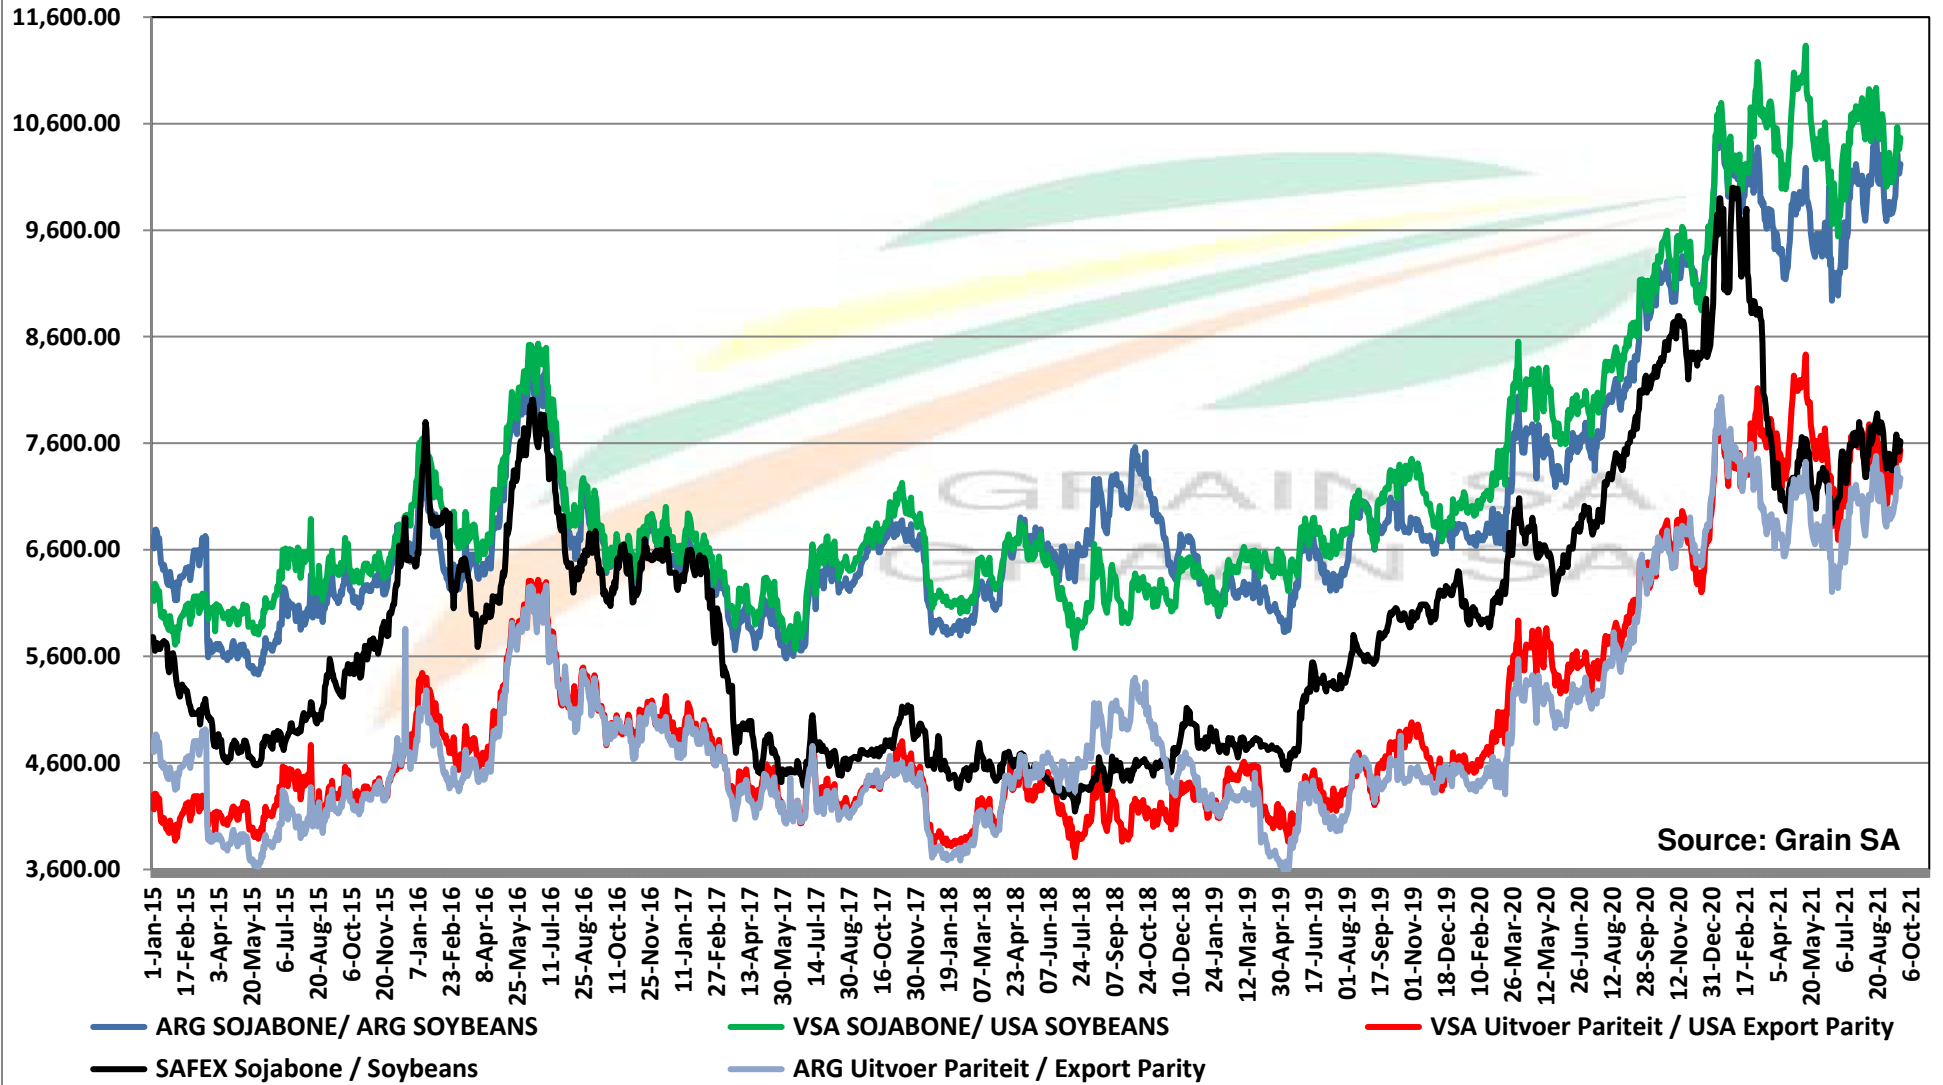

PRICES OF ARGENTINIAN SOYBEAN SEED DELIVERED IN RANDFONTEIN PRYSE VAN ARGENTYNSE SOJABOONSAAD GELEWER IN RANDFONTEIN