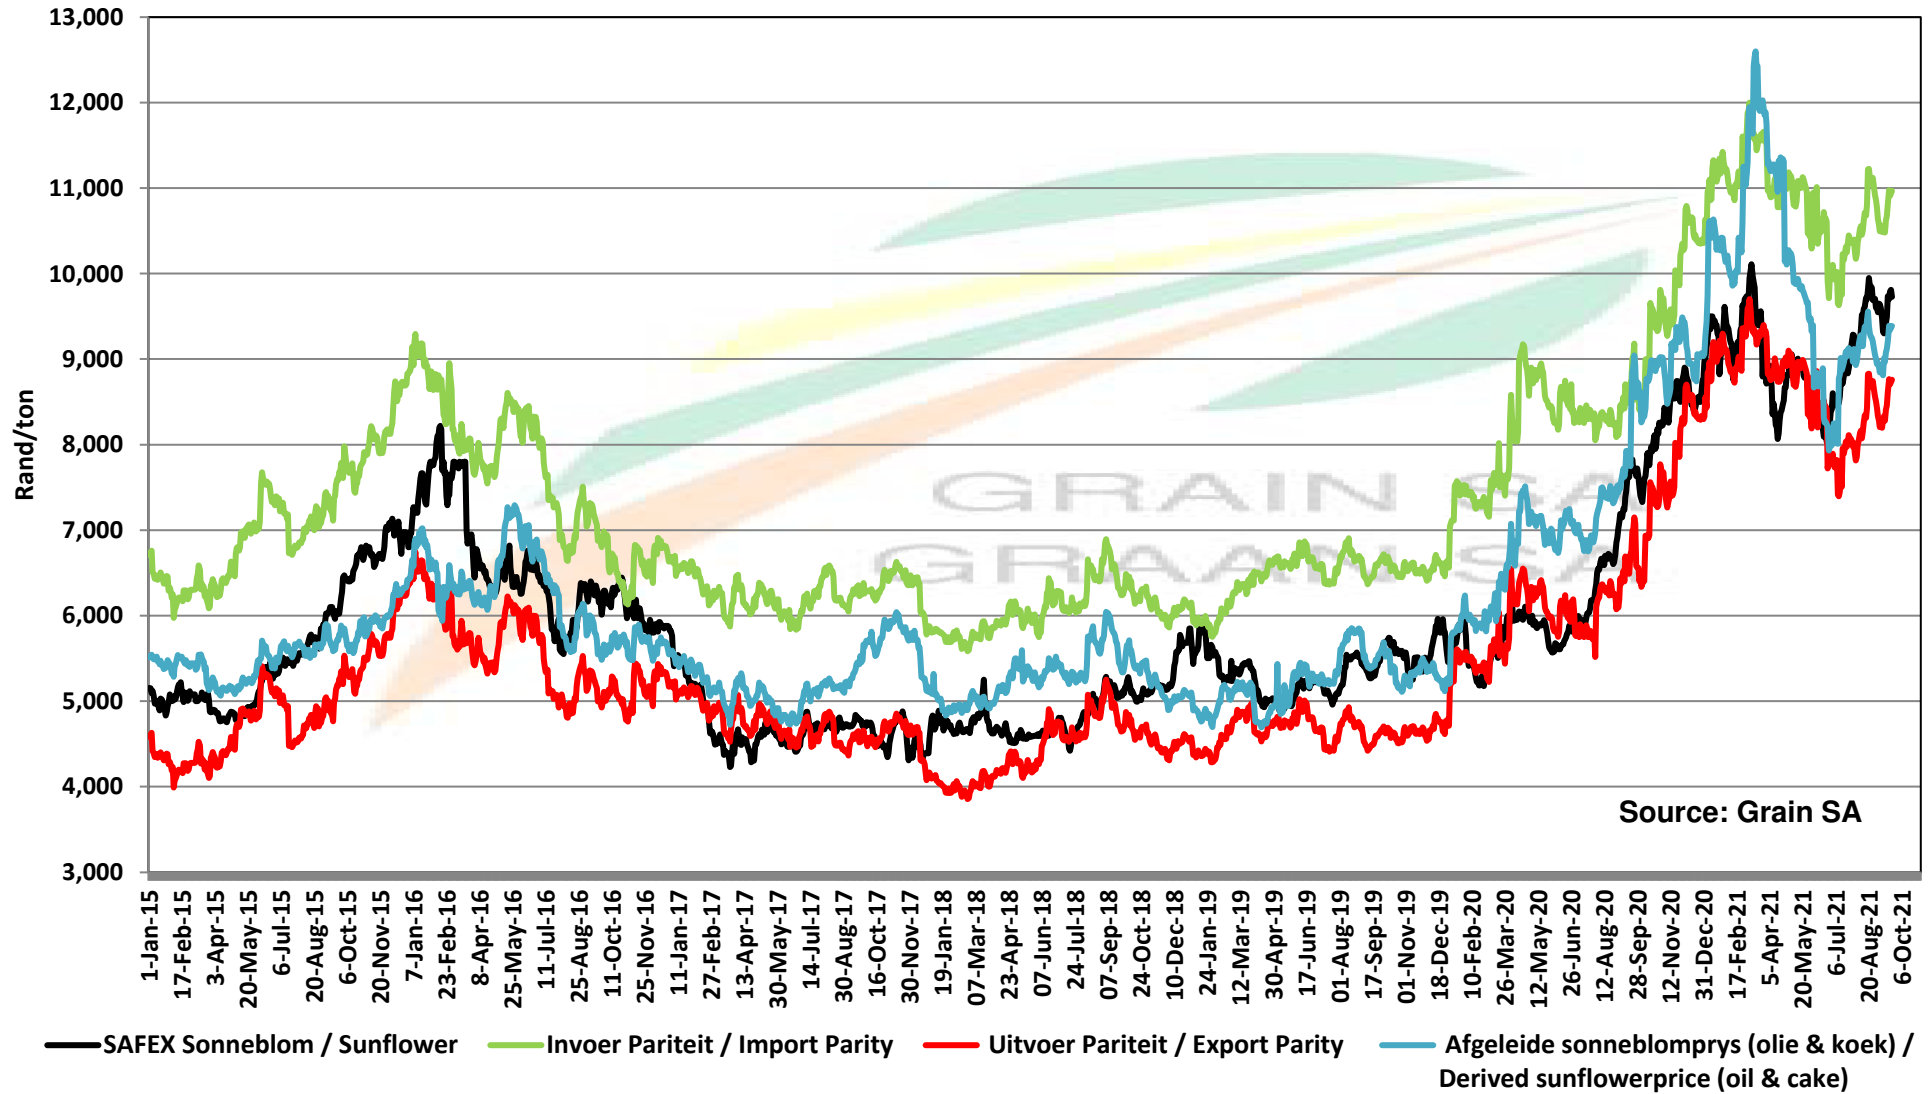

# PRICES OF EU SUNFLOWER SEED DELIVERED IN RANDFONTEIN PRYSE VAN EU SONNEBLOMSAAD GELEWER IN RANDFONTEIN