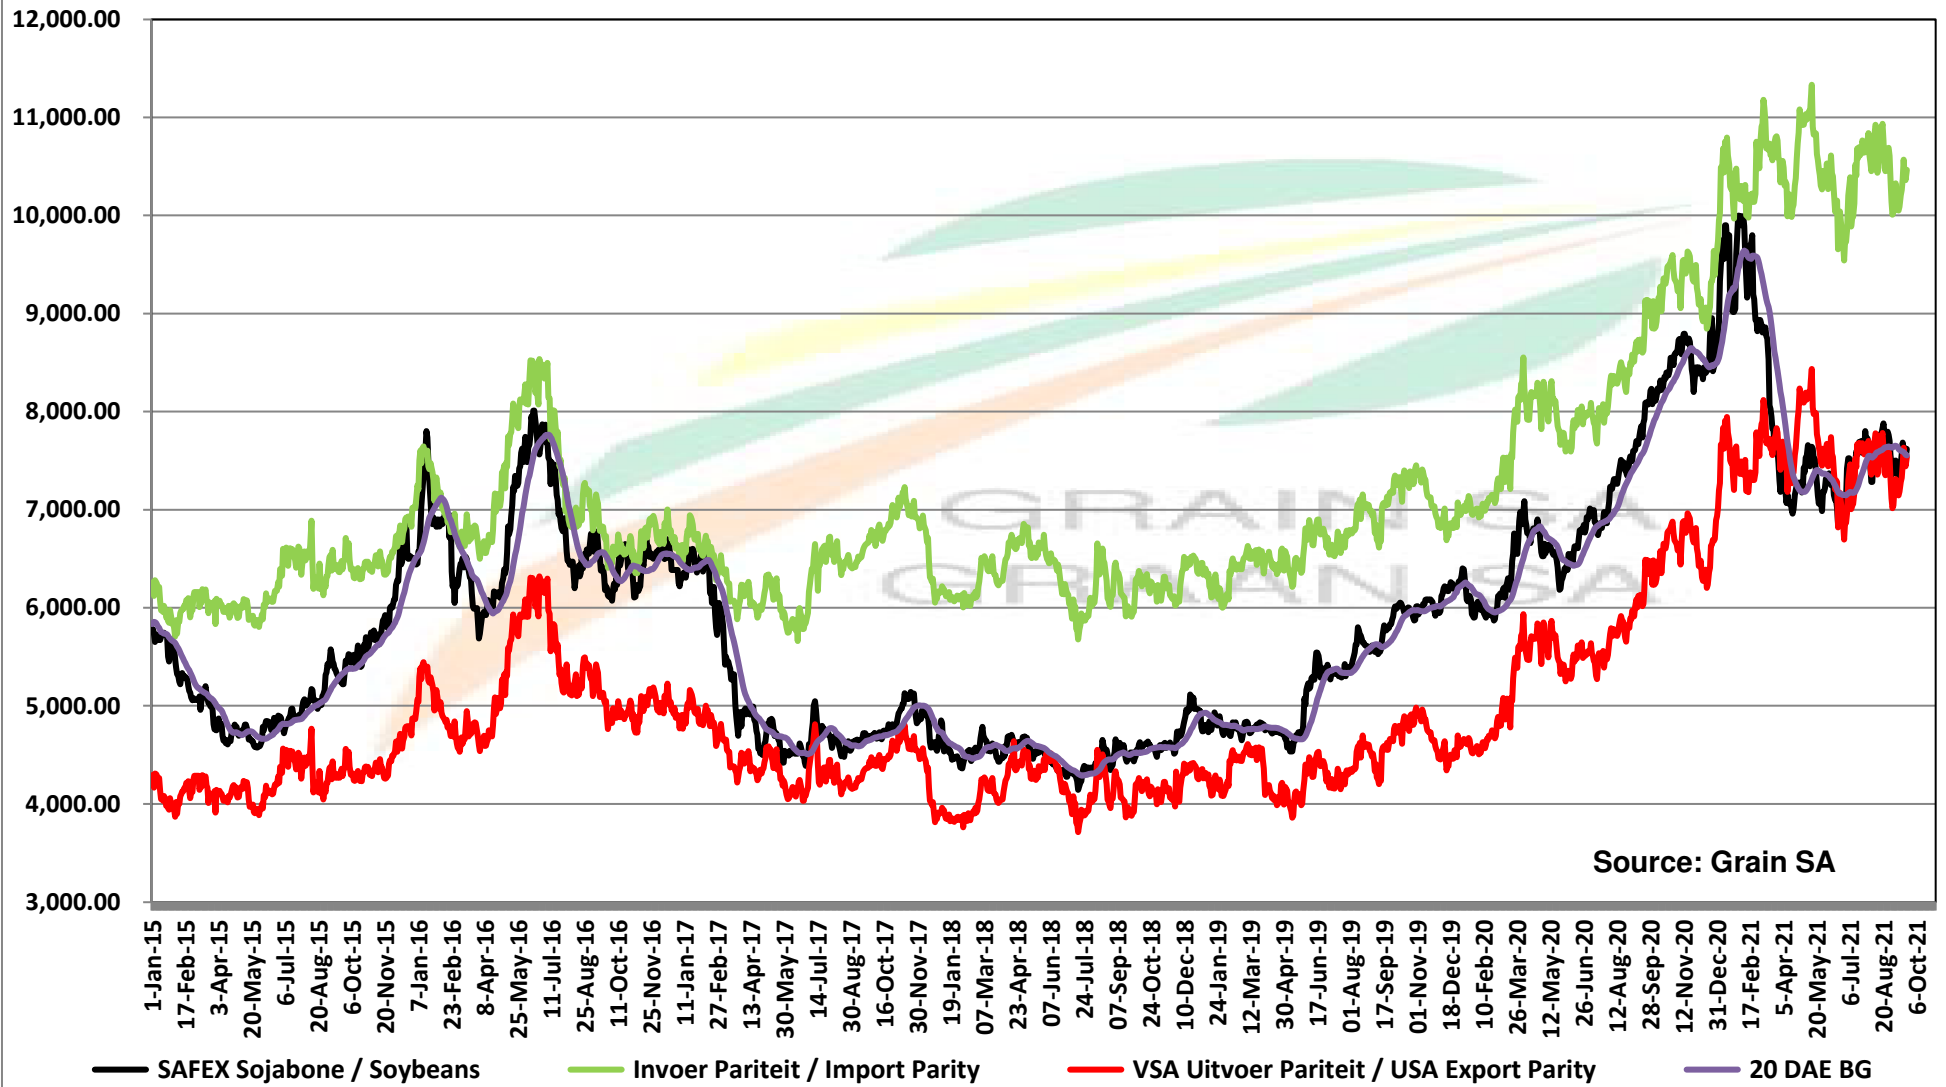

PRICES OF SOYBEAN SEED DELIVERED IN RANDFONTEIN PRYSE VAN SOJABOONSAAD GELEWER IN RANDFONTEIN

Source: Grain SA