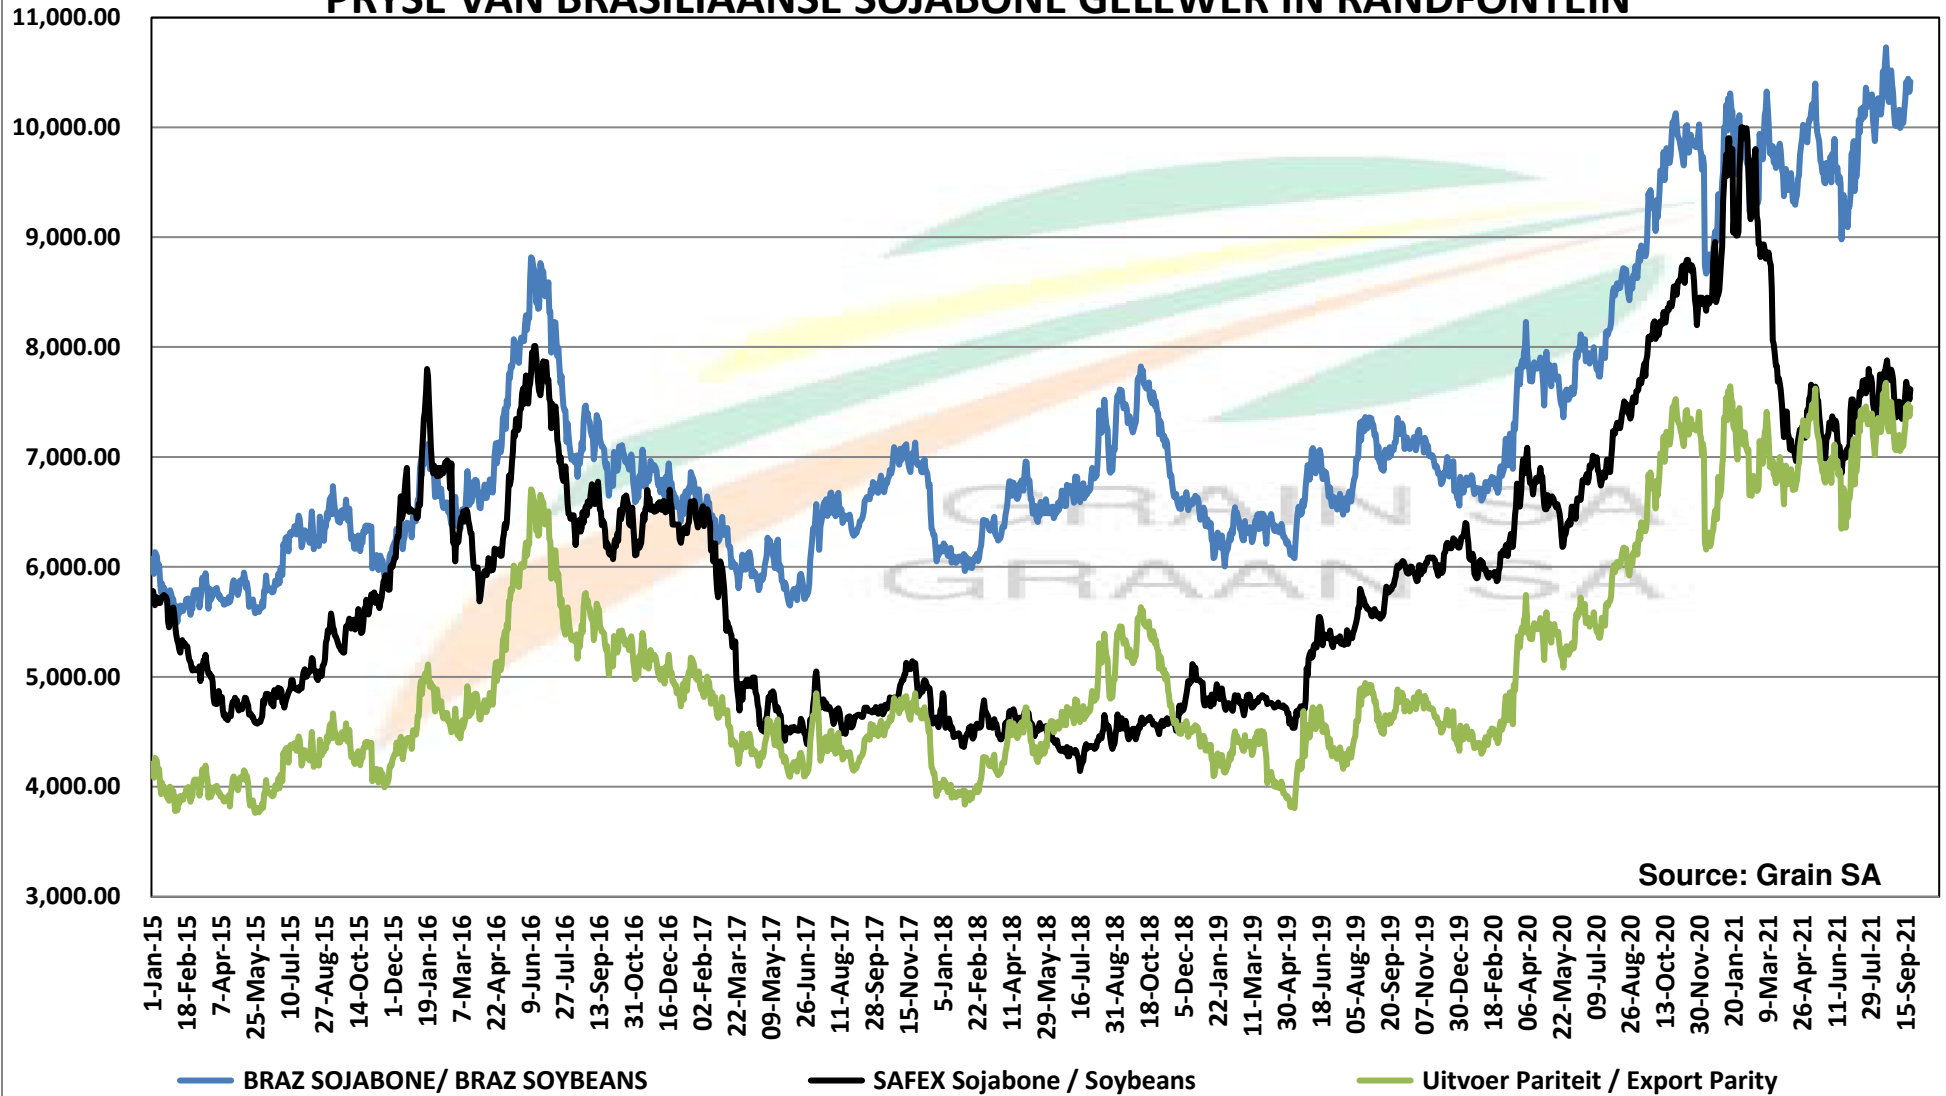

## PRYSE VAN AFGELEIDE SOJABONE GELEWER IN RANDFONTEIN

# PRICES OF SOYBEAN CRUSHING MARGIN PRYSE VAN SOJABOON PERSMARGE

Source: Grain SA

**PRICES OF BRAZILIAN SOYBEAN DELIVERED IN RANDFONTEIN**  
**PRYSE VAN BRASILIAANSE SOJABONE GELEWER IN RANDFONTEIN**

Source: Grain SA