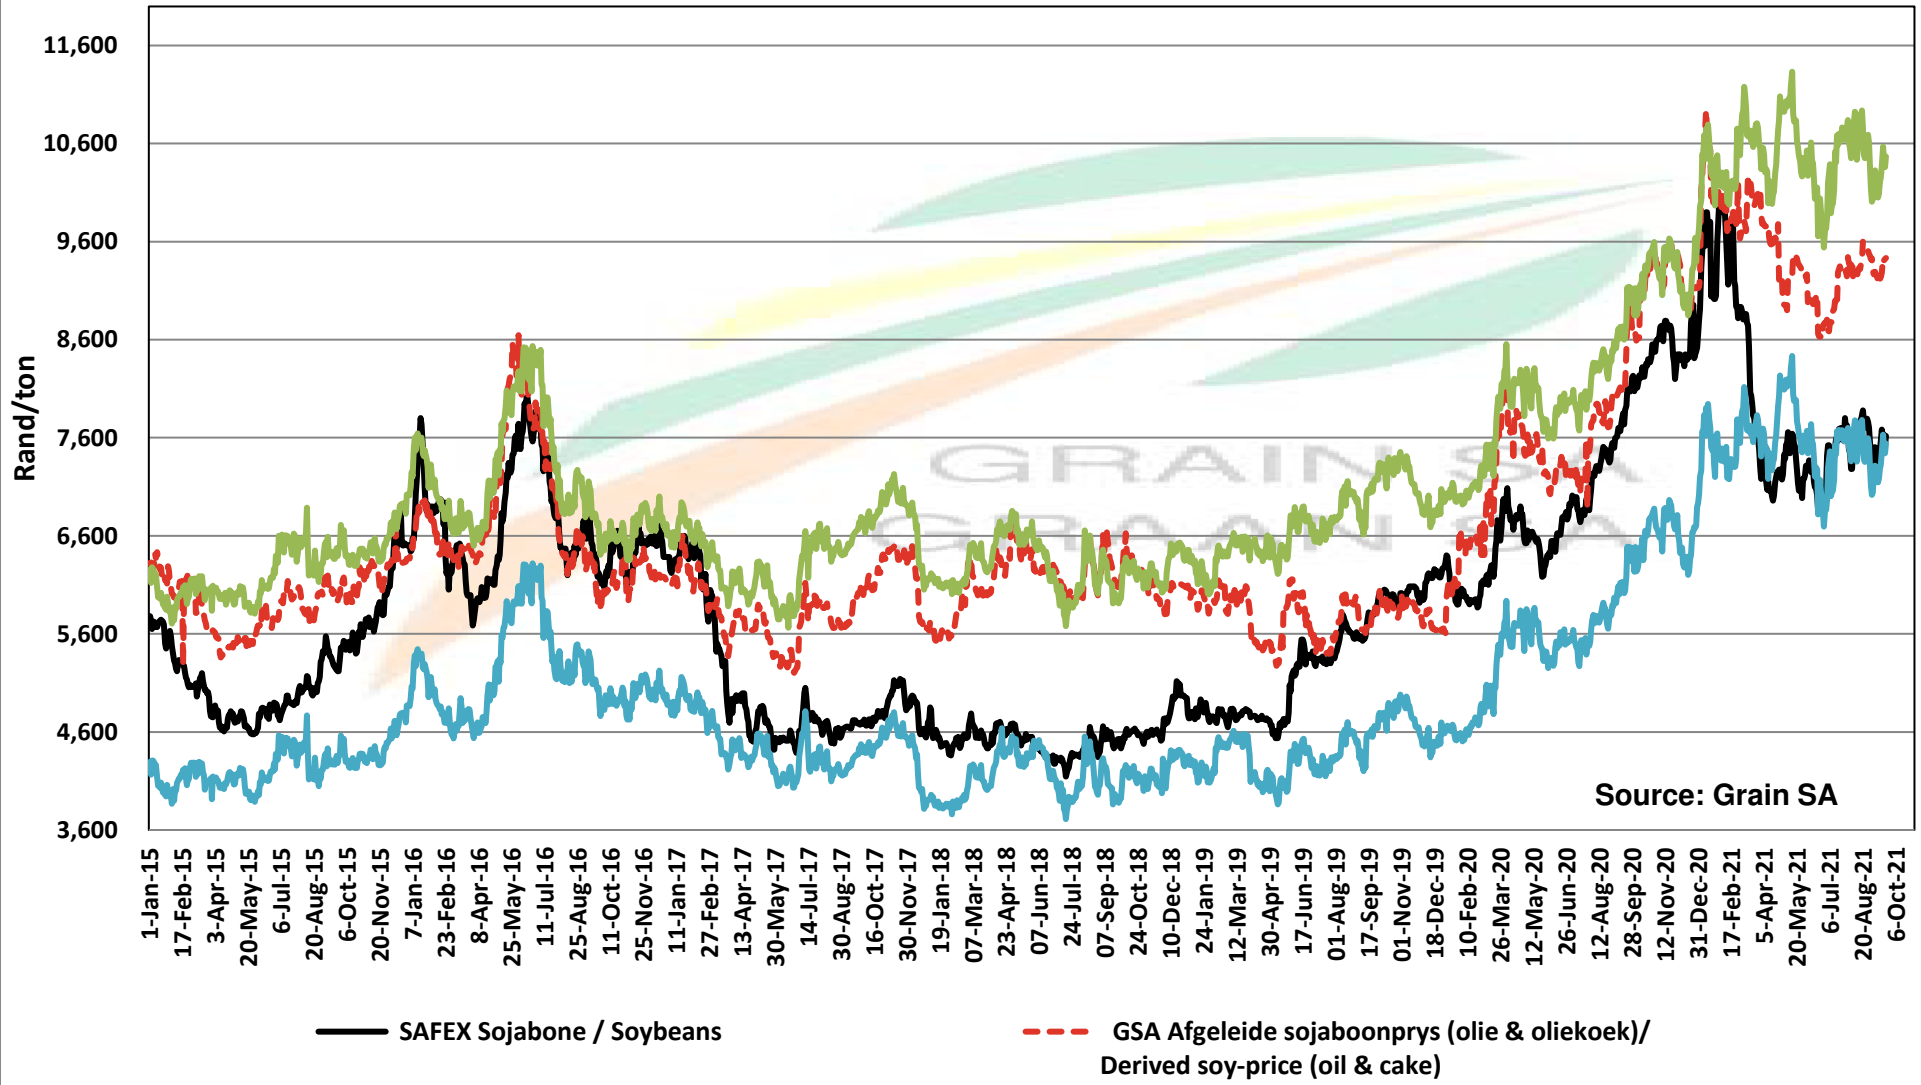

PRICES OF DERIVED SOYBEAN DELIVERED IN RANDFONTEIN

PRYSE VAN AFGELEIDE SOJABONE GELEWER IN RANDFONTEIN