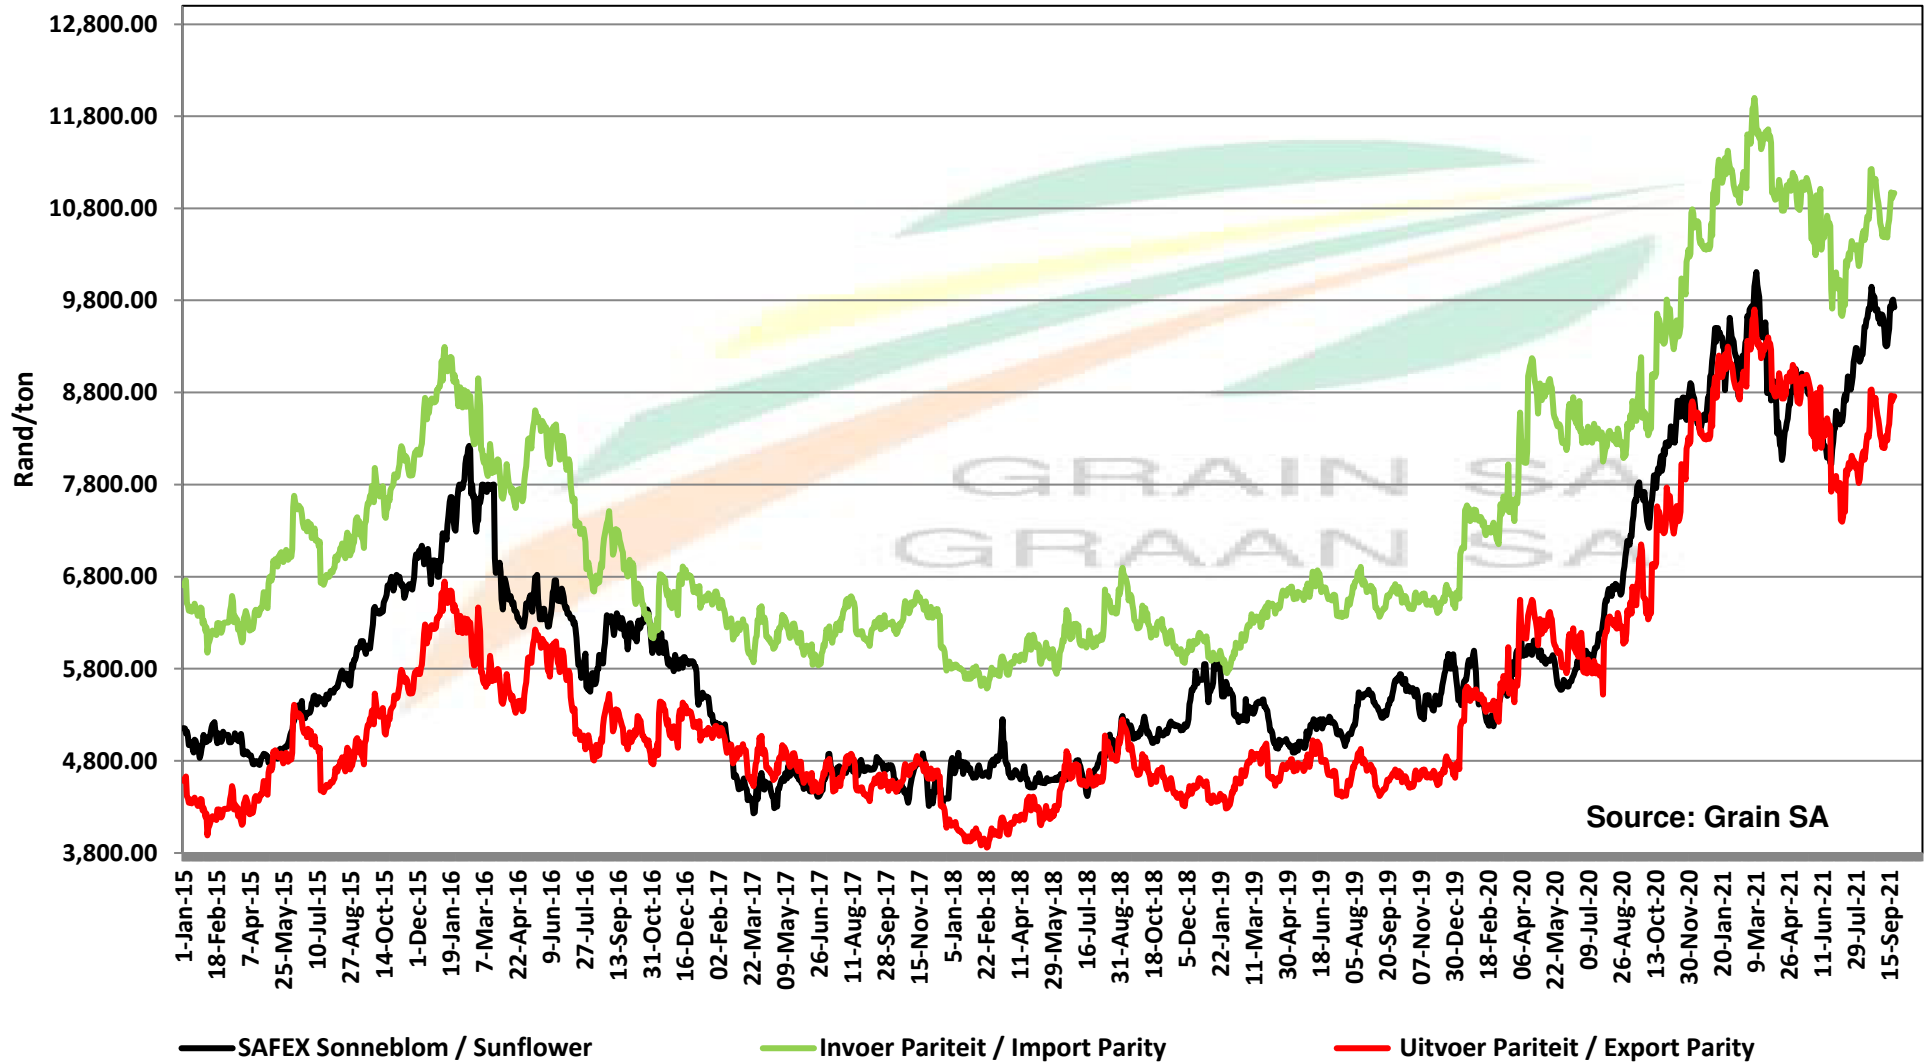

# PRICES OF EU SUNFLOWER SEED DELIVERED IN RANDFONTEIN PRYSE VAN EU SONNEBLOMSAAD GELEWER IN RANDFONTEIN