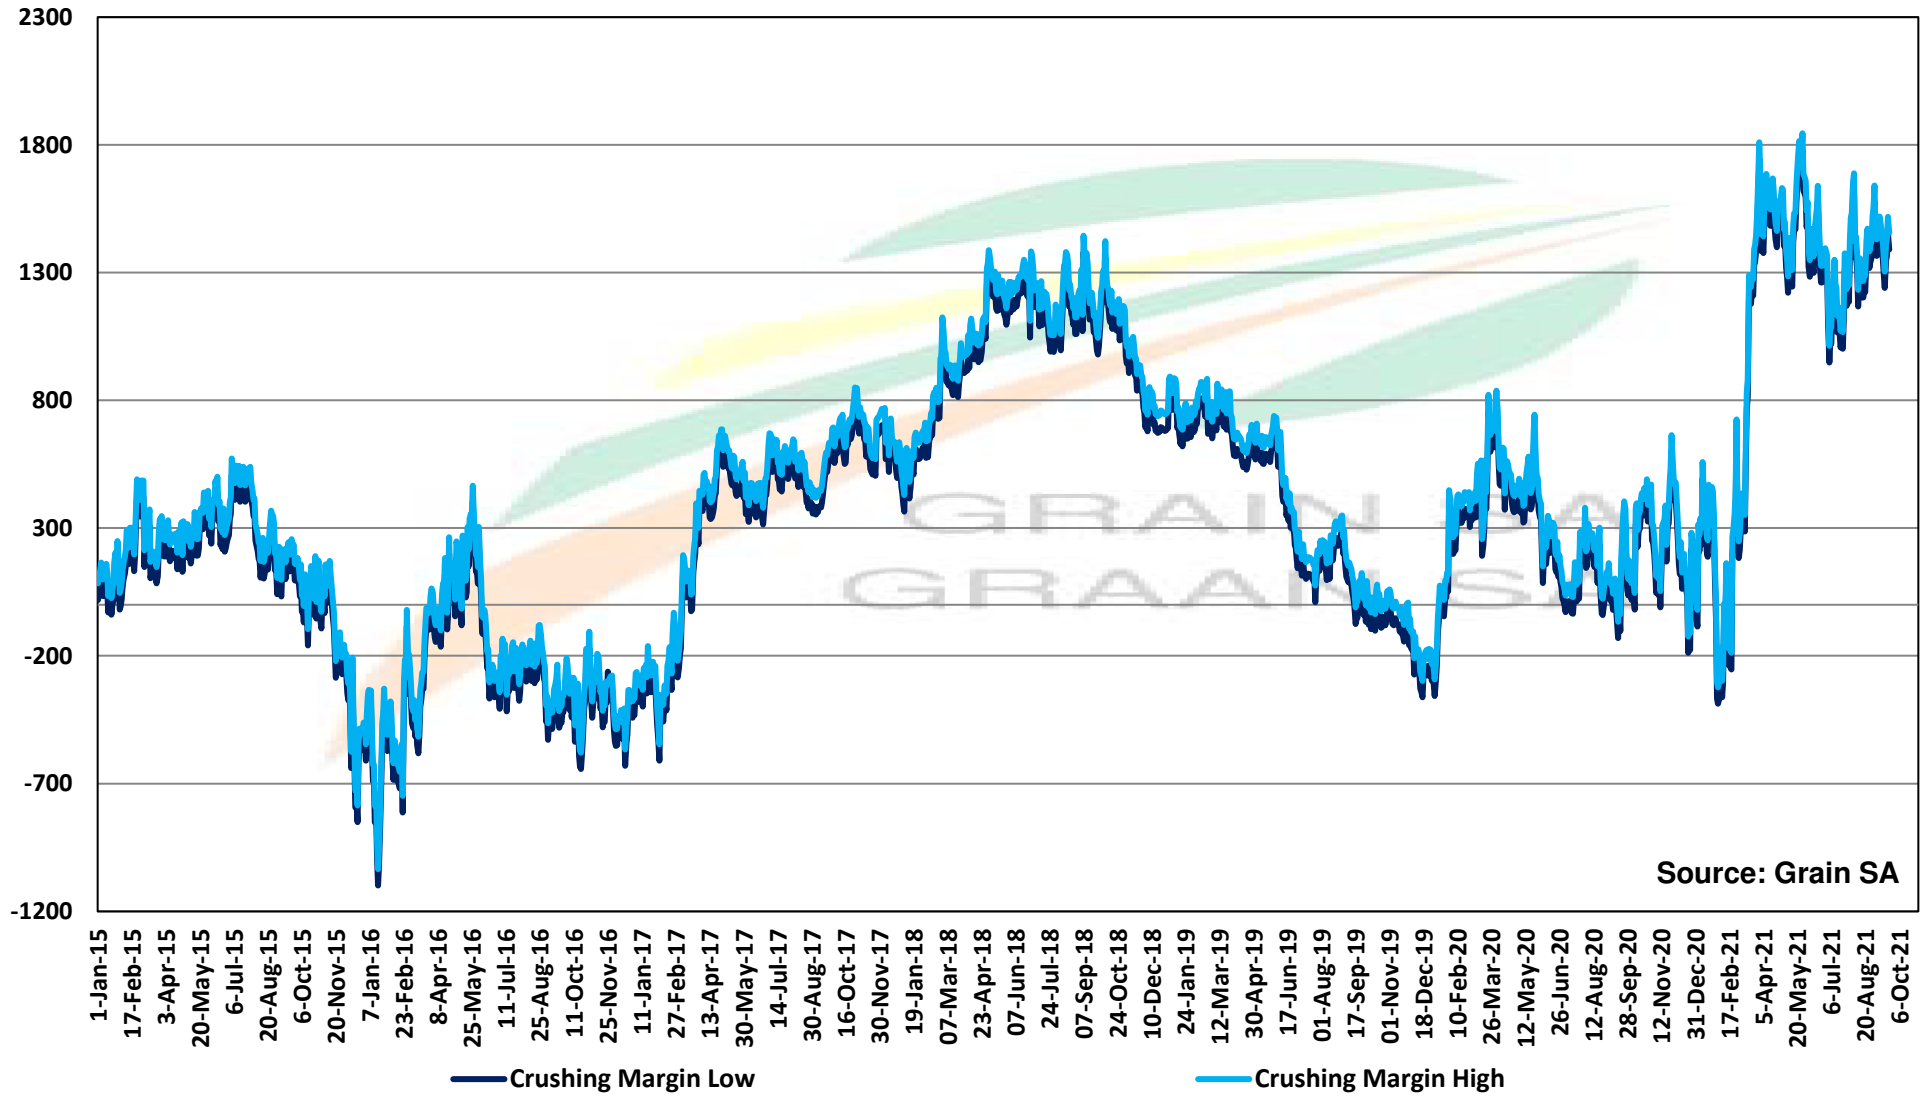

PRICES OF SOYBEAN CRUSHING MARGIN PRYSE VAN SOJABOON PERSMARGE

Source: Grain SA