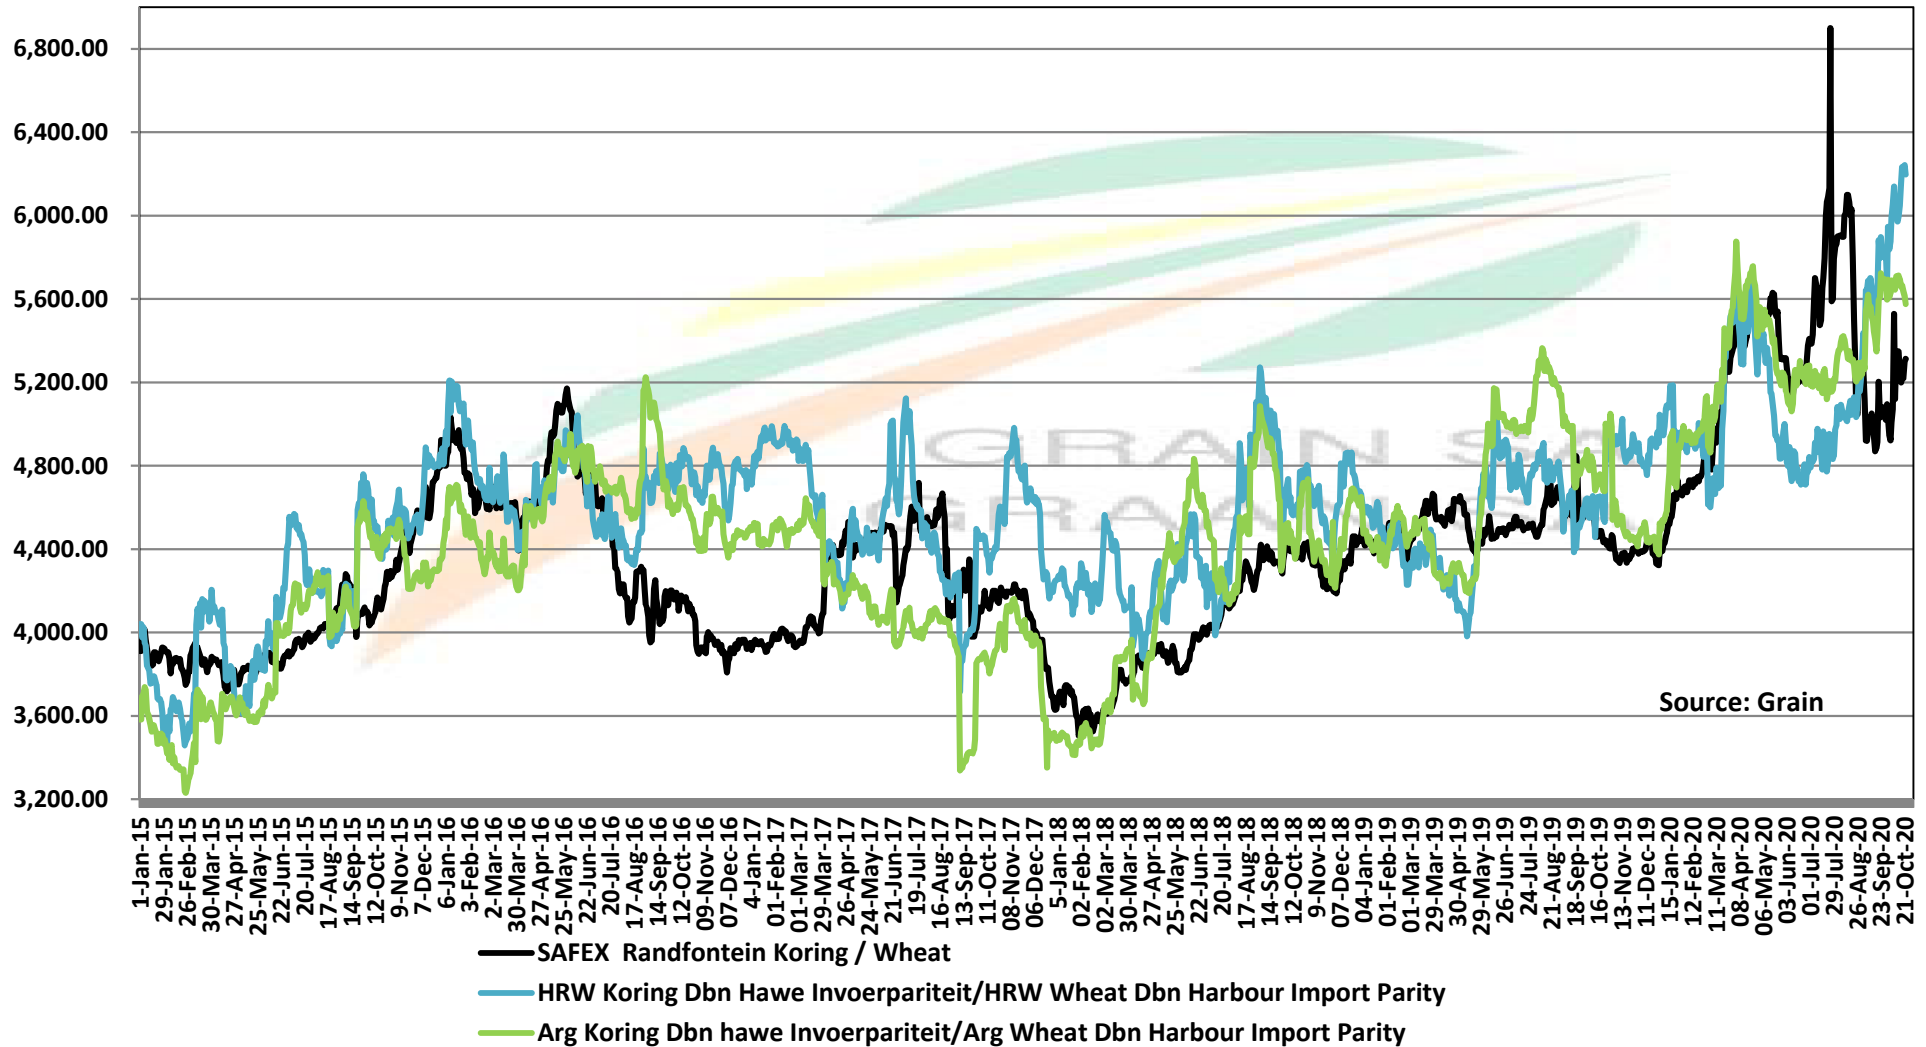

PRICES OF WHEAT DELIVERED IN RANDFONTEIN PRYSE VAN KORING GELEWER IN RANDFONTEIN

PRICES OF RSA AND GERMAN WHEAT DELIVERED IN RANDFONTEIN

PRYSE VAN RSA EN DUITSTE KORING GELEWER IN RANDFONTEIN

Source: Grain SA

PRICES OF WHEAT DELIVERED IN DURBAN HARBOUR PRYSE VAN KORING VIR LEWERING IN DURBAN HAWE

PRICES OF BARLEY DELIVERED IN RANDFONTEIN

PRYSE VAN GARS GELEWER IN RANDFONTEIN

IMPORT PARITY OF USA HRW AND FRANCE FEED BARLEY