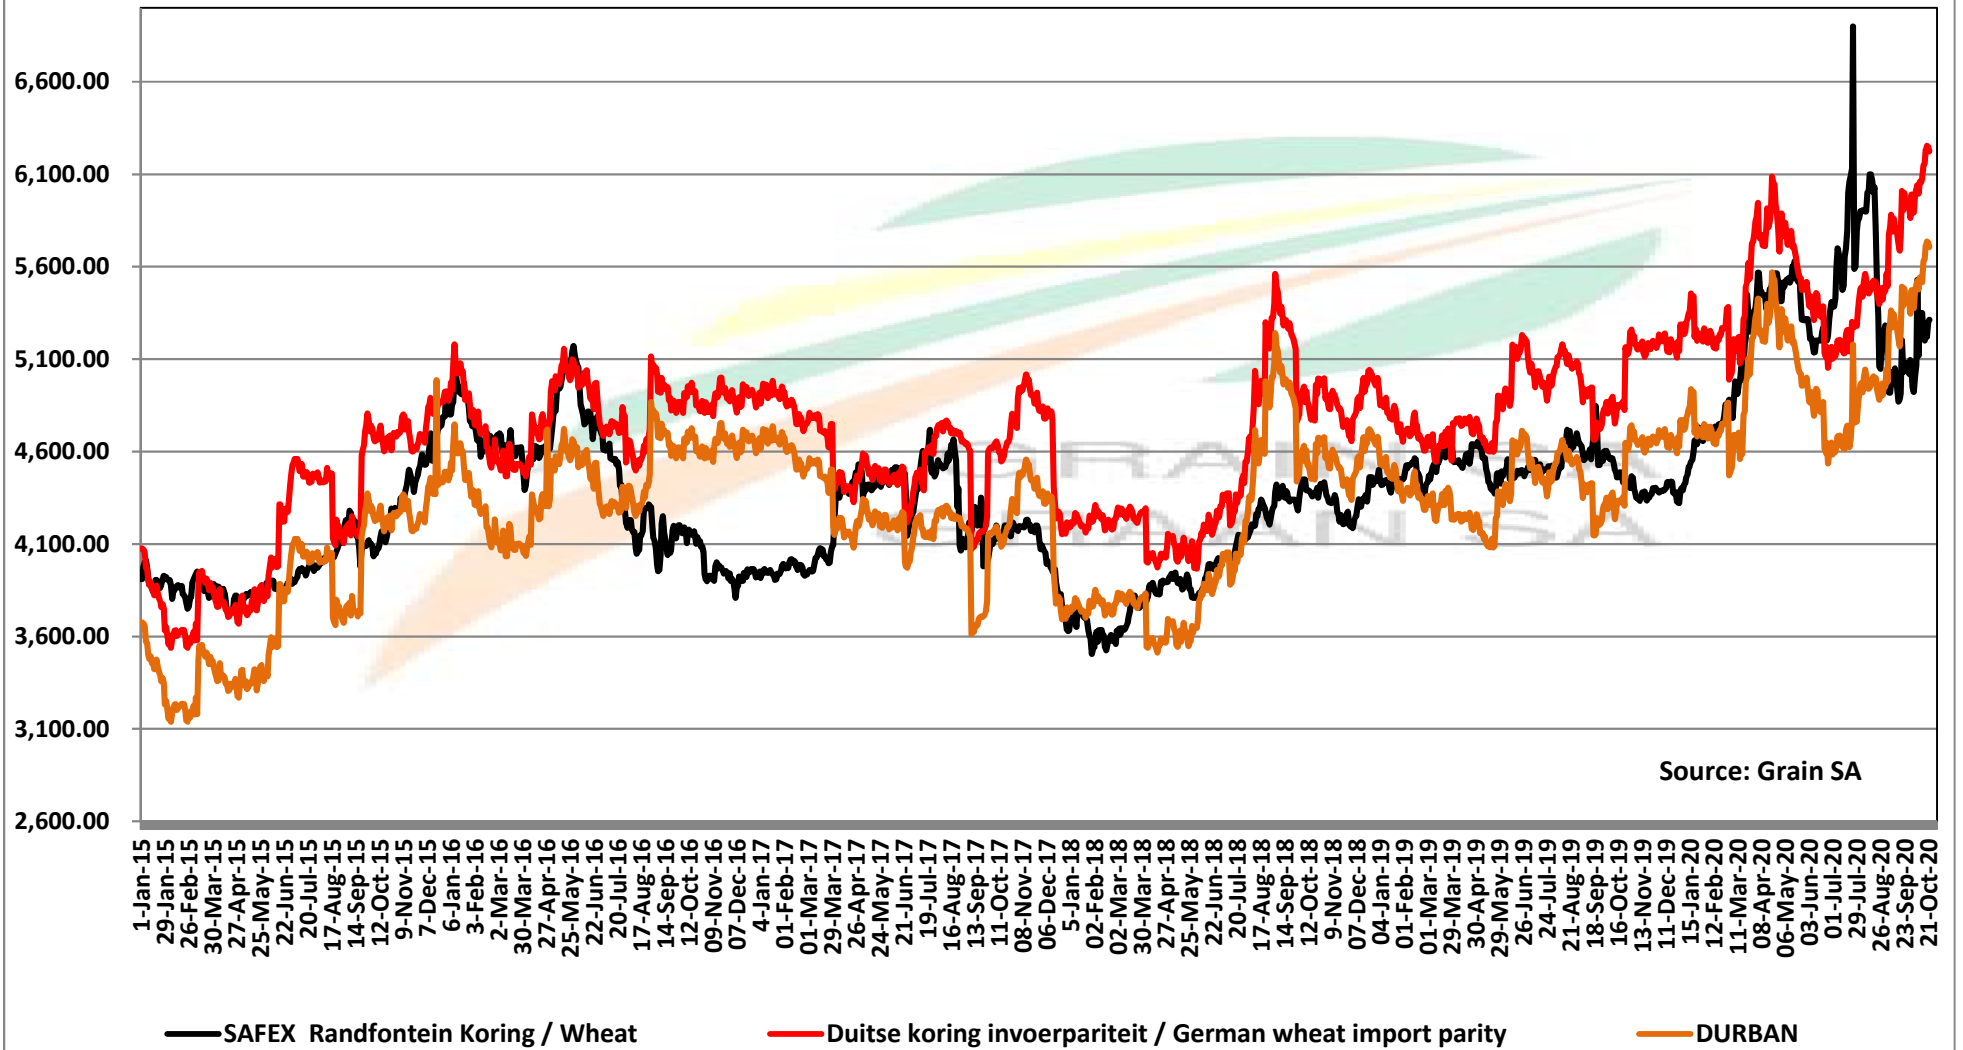

PRICES OF RSA AND GERMAN WHEAT DELIVERED IN RANDFONTEIN

PRYSE VAN RSA EN DUITSTE KORING GELEWER IN RANDFONTEIN

Source: Grain SA