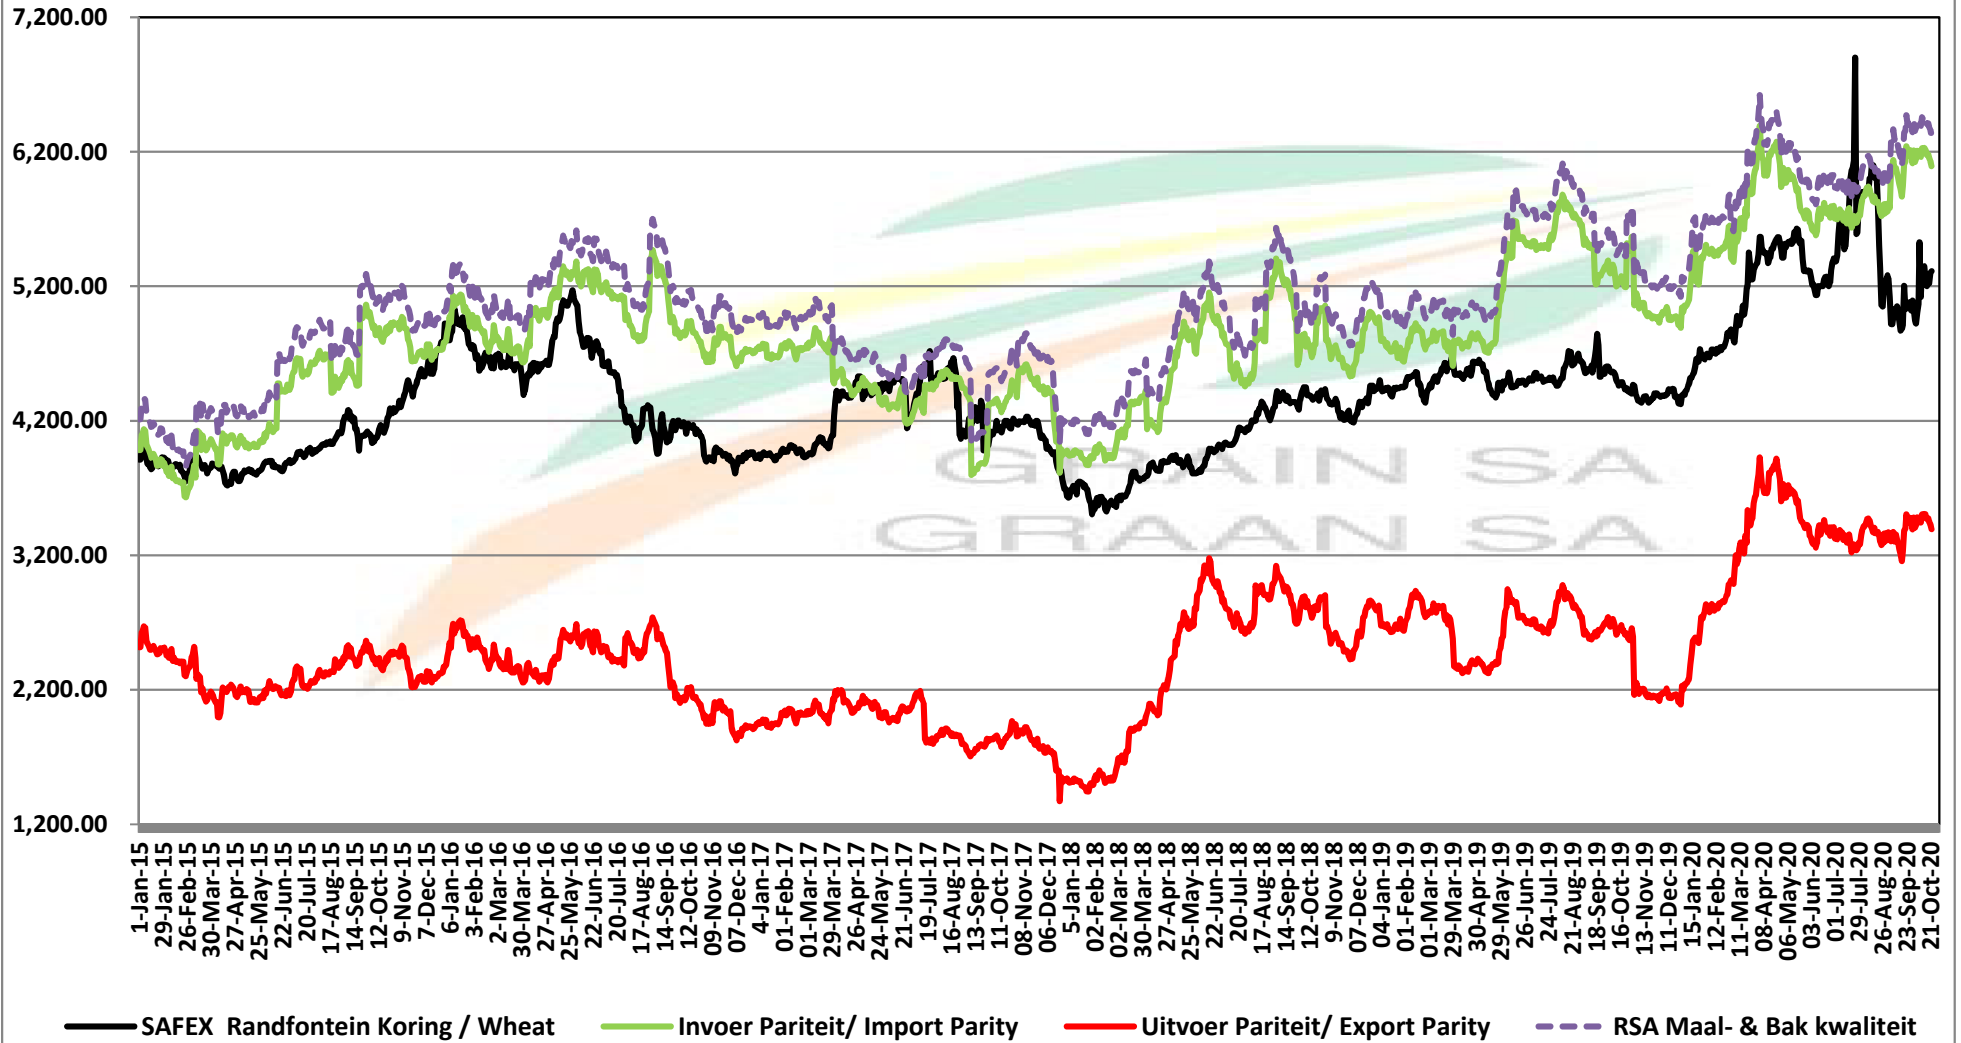

PRICES OF RSA AND ARGENTINE WHEAT DELIVERED IN RANDFONTEIN

PRYSE VAN RSA EN ARGENTYNSE KORING GELEWER IN RANDFONTEIN

Source: Grain SA

PRICES OF SOUTH AFRICAN AND USA WHEAT DELIVERED IN RANDFONTEIN

PRYSE VAN SUID AFRIKAANSE EN VSA KORING GELEWER IN RANDFONTEIN

PRICES OF WHEAT DELIVERED IN RANDFONTEIN PRYSE VAN KORING GELEWER IN RANDFONTEIN

PRICES OF RSA AND GERMAN WHEAT DELIVERED IN RANDFONTEIN

PRYSE VAN RSA EN DUITSTE KORING GELEWER IN RANDFONTEIN

Source: Grain SA