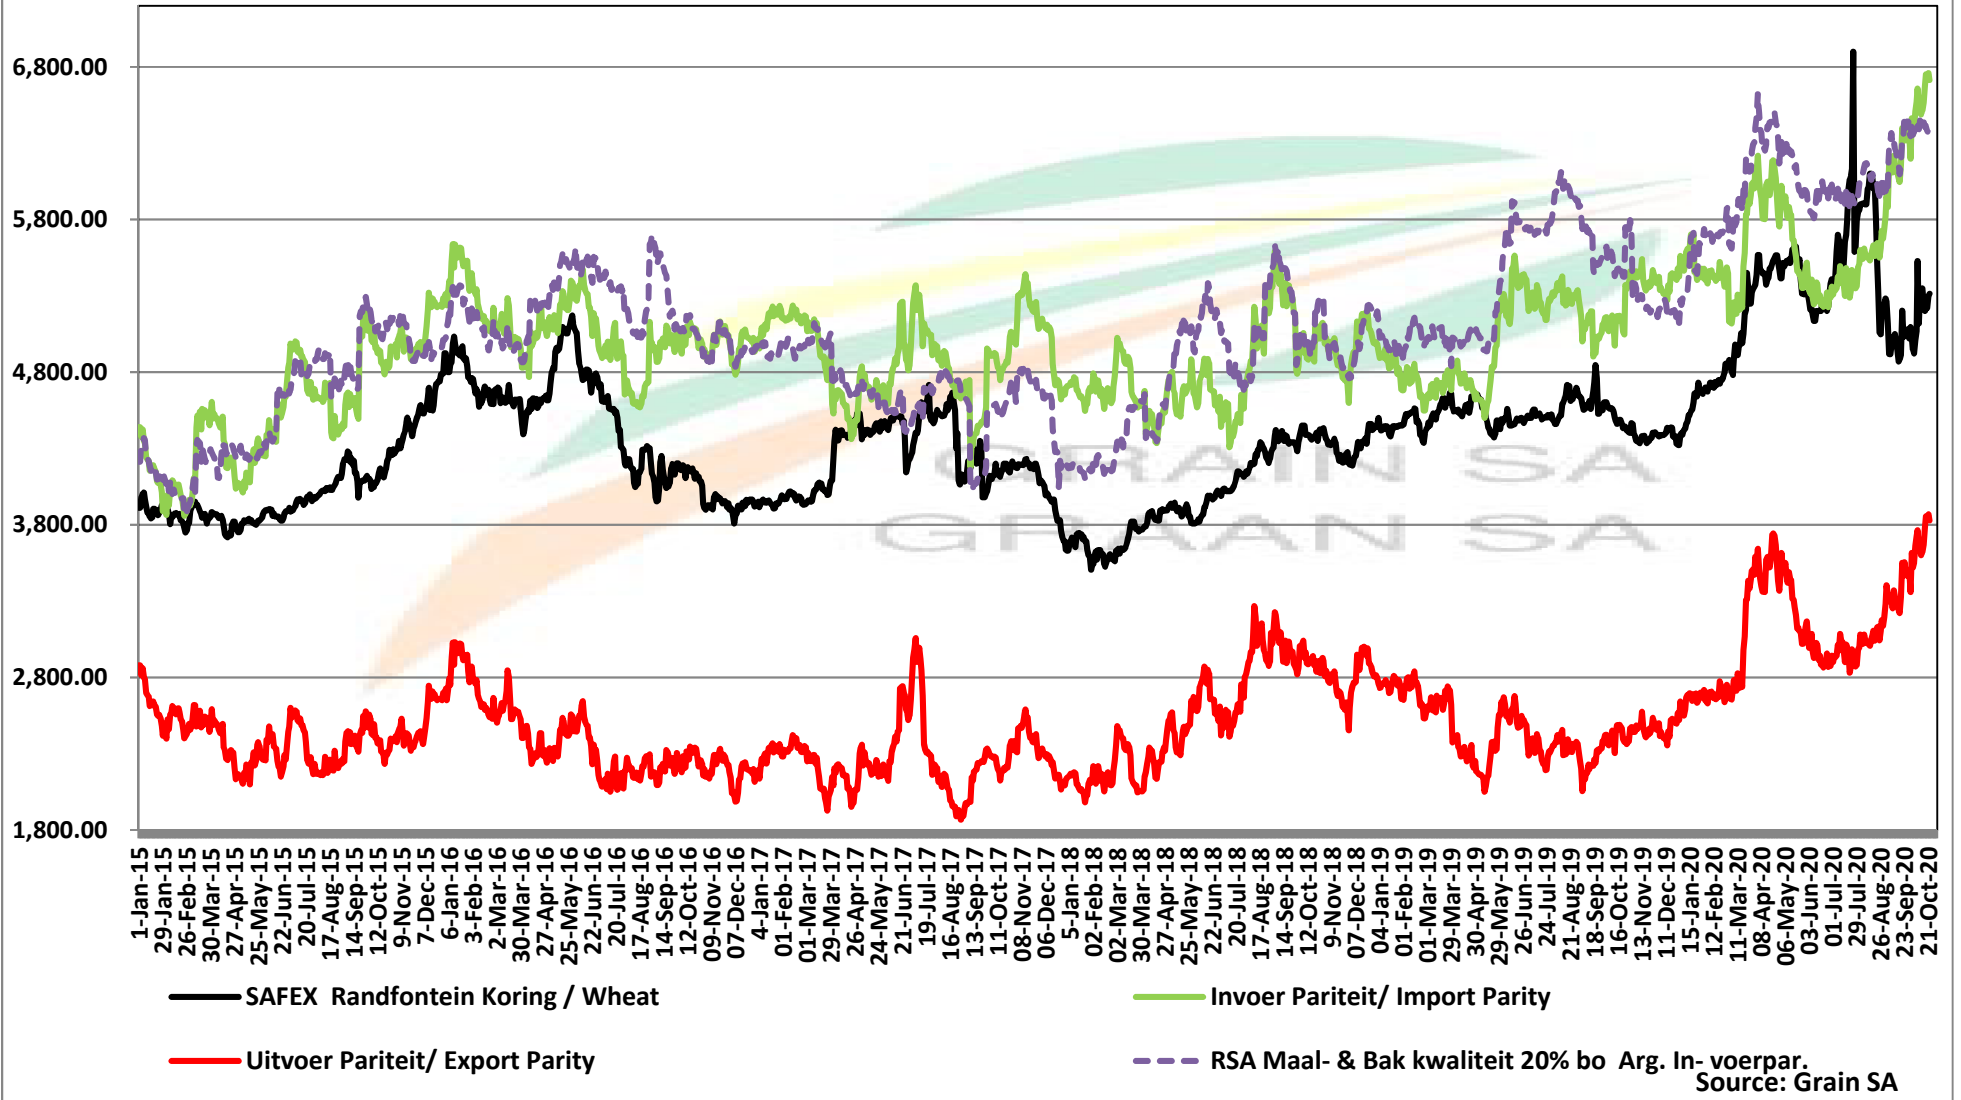

PRICES OF RSA AND ARGENTINE WHEAT DELIVERED IN RANDFONTEIN

PRYSE VAN RSA EN ARGENTYNSE KORING GELEWER IN RANDFONTEIN

Source: Grain SA

PRICES OF SOUTH AFRICAN AND USA WHEAT DELIVERED IN RANDFONTEIN

PRYSE VAN SUID AFRIKAANSE EN VSA KORING GELEWER IN RANDFONTEIN