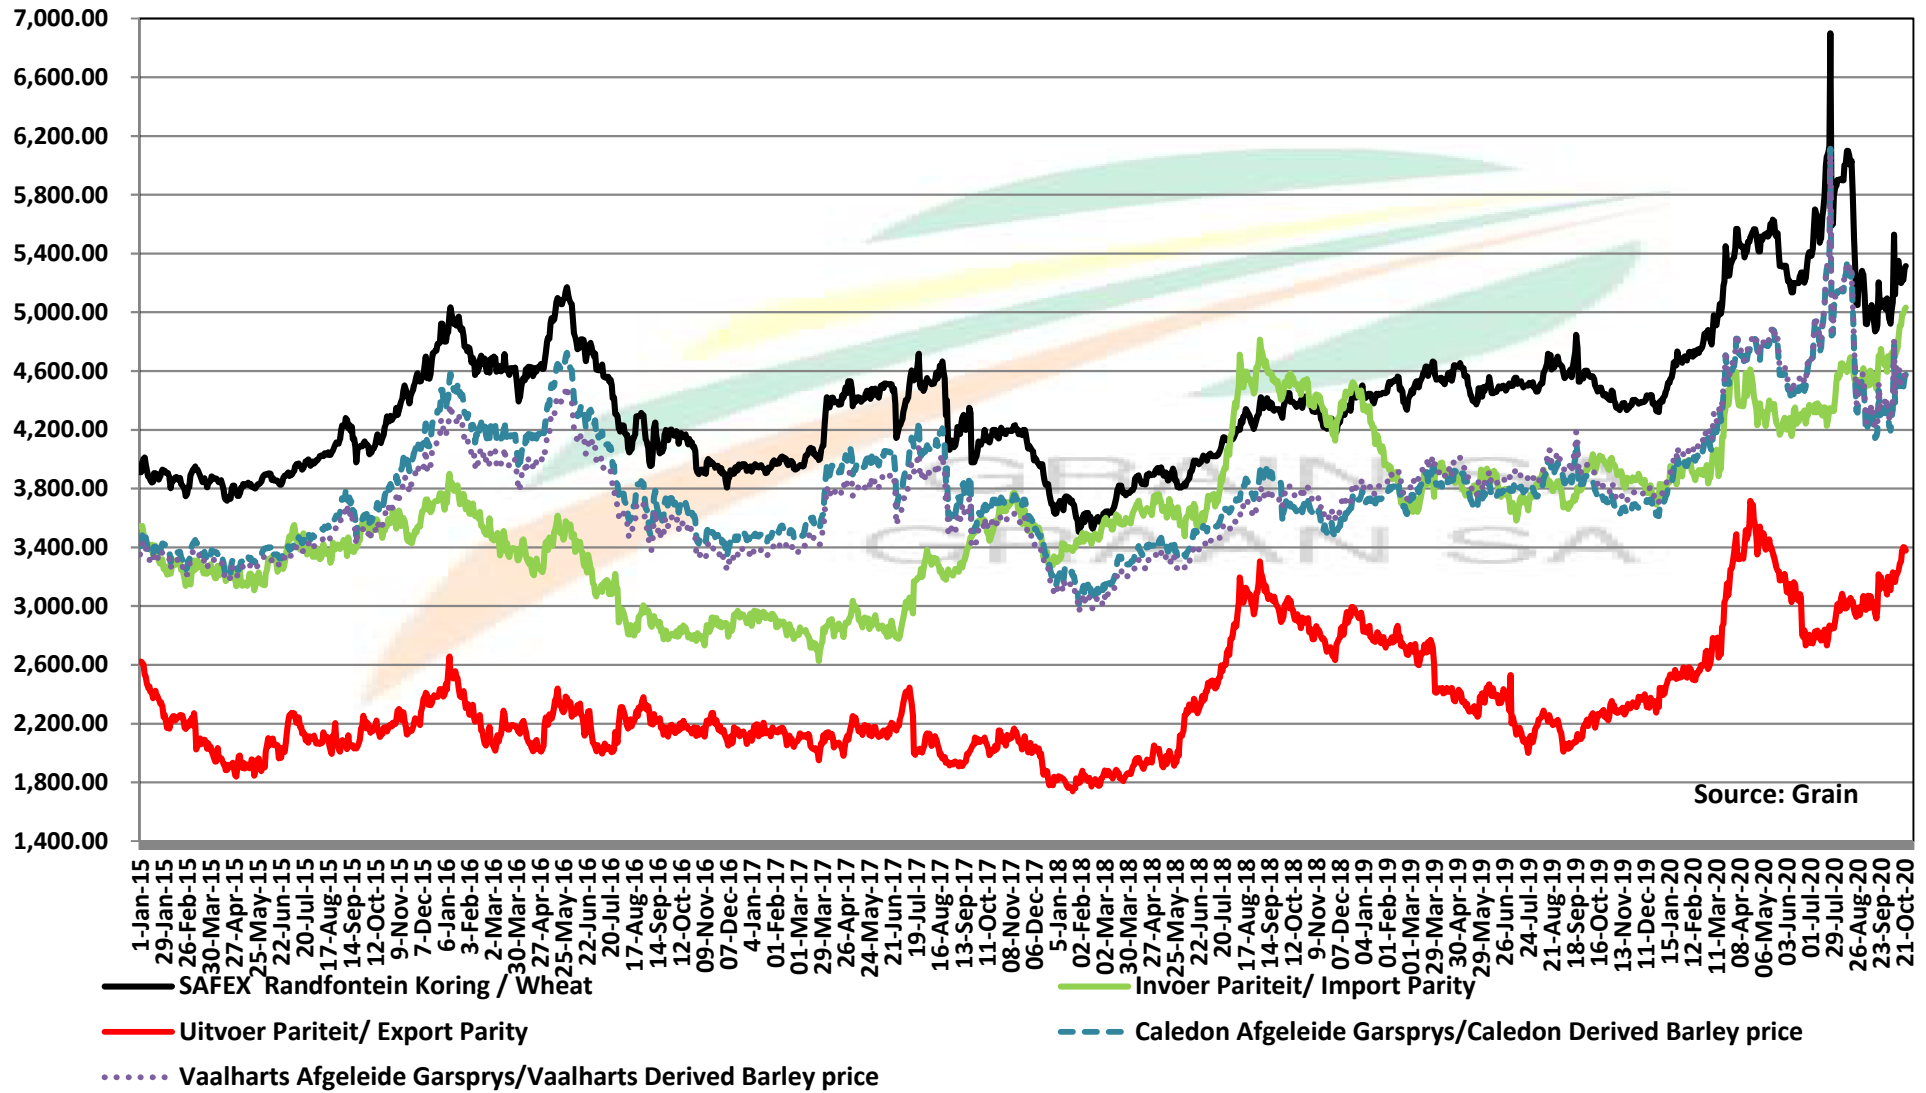

PRICES OF WHEAT DELIVERED IN RANDFONTEIN PRYSE VAN KORING GELEWER IN RANDFONTEIN

PRICES OF RSA AND GERMAN WHEAT DELIVERED IN RANDFONTEIN

PRYSE VAN RSA EN DUITSTE KORING GELEWER IN RANDFONTEIN

Source: Grain SA

PRICES OF WHEAT DELIVERED IN DURBAN HARBOUR PRYSE VAN KORING VIR LEWERING IN DURBAN HAWE

PRICES OF BARLEY DELIVERED IN RANDFONTEIN

PRYSE VAN GARS GELEWER IN RANDFONTEIN

IMPORT PARITY OF USA HRW AND FRANCE FEED BARLEY