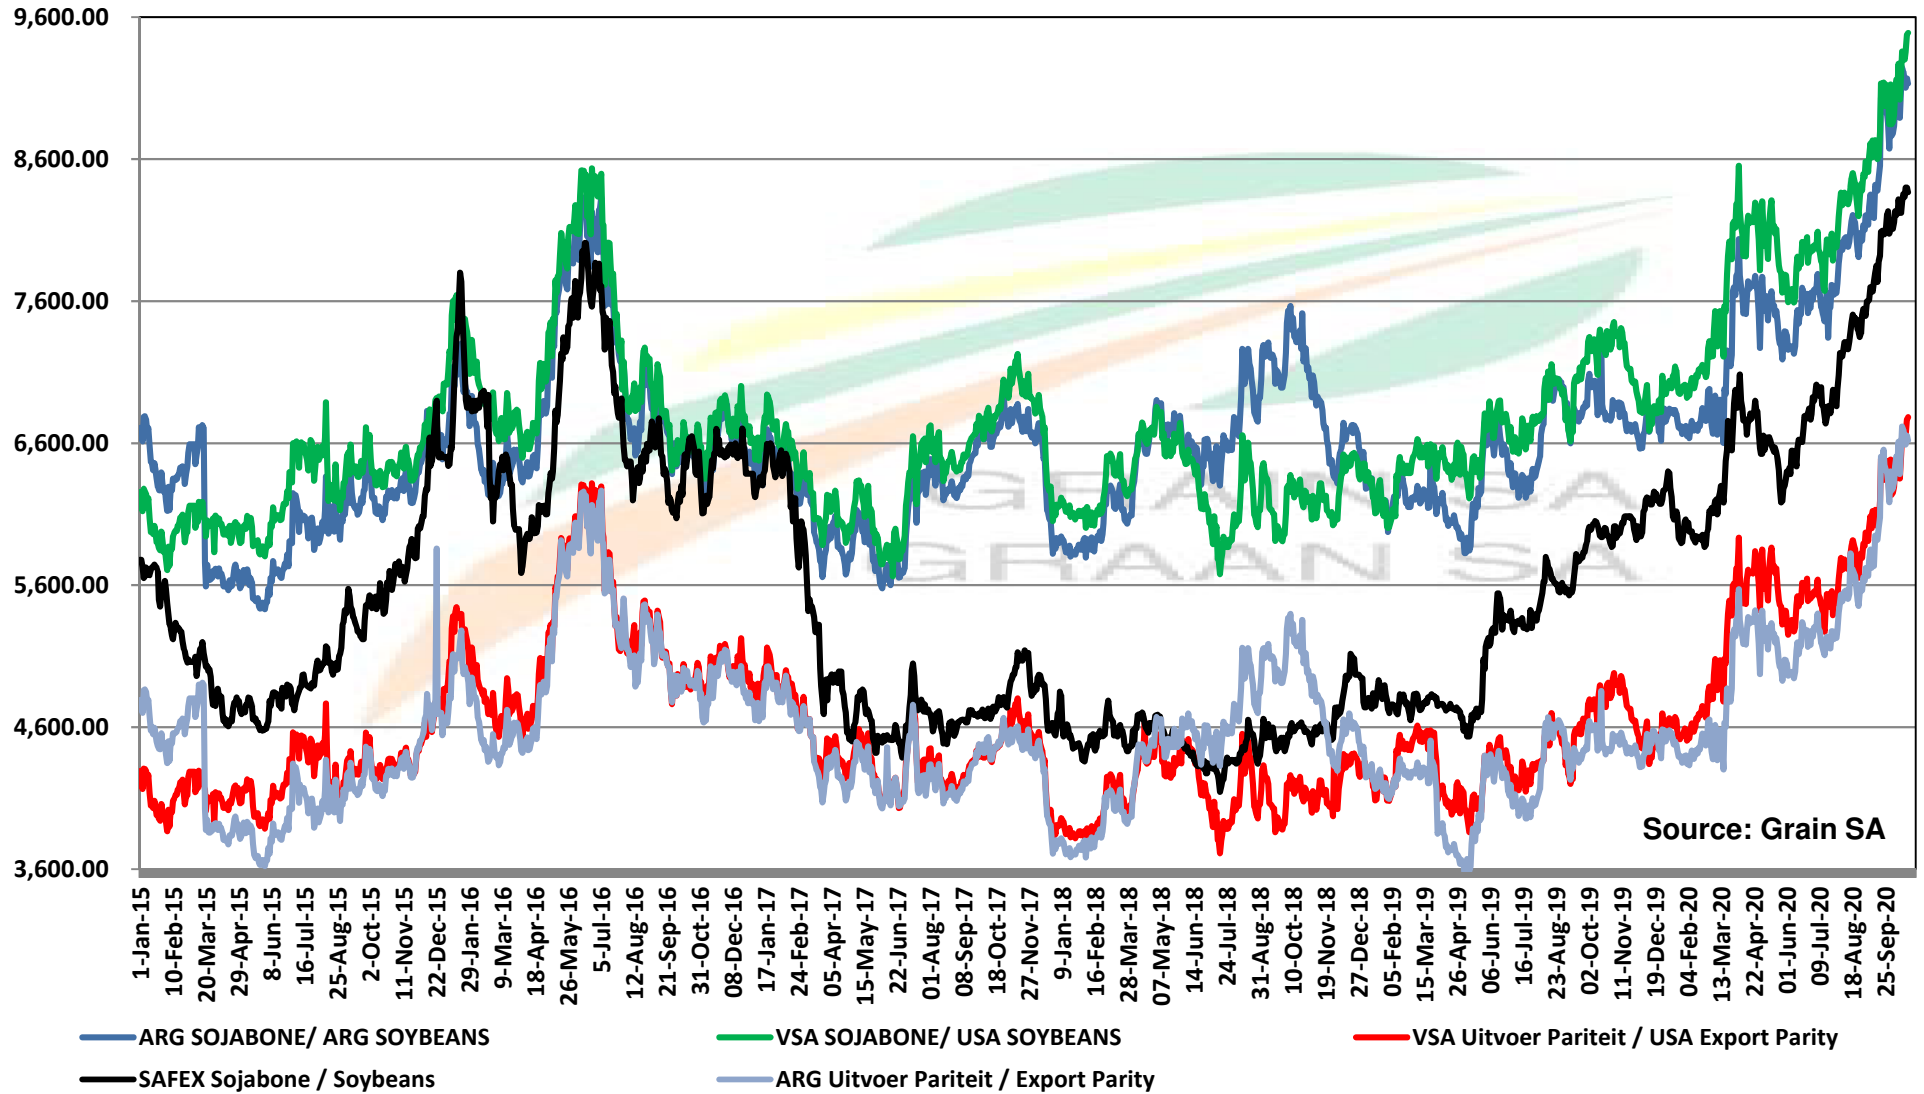

PRICES OF ARGENTINIAN SOYBEAN SEED DELIVERED IN RANDFONTEIN PRYSE VAN ARGENTYNSE SOJABOONSAAD GELEWER IN RANDFONTEIN