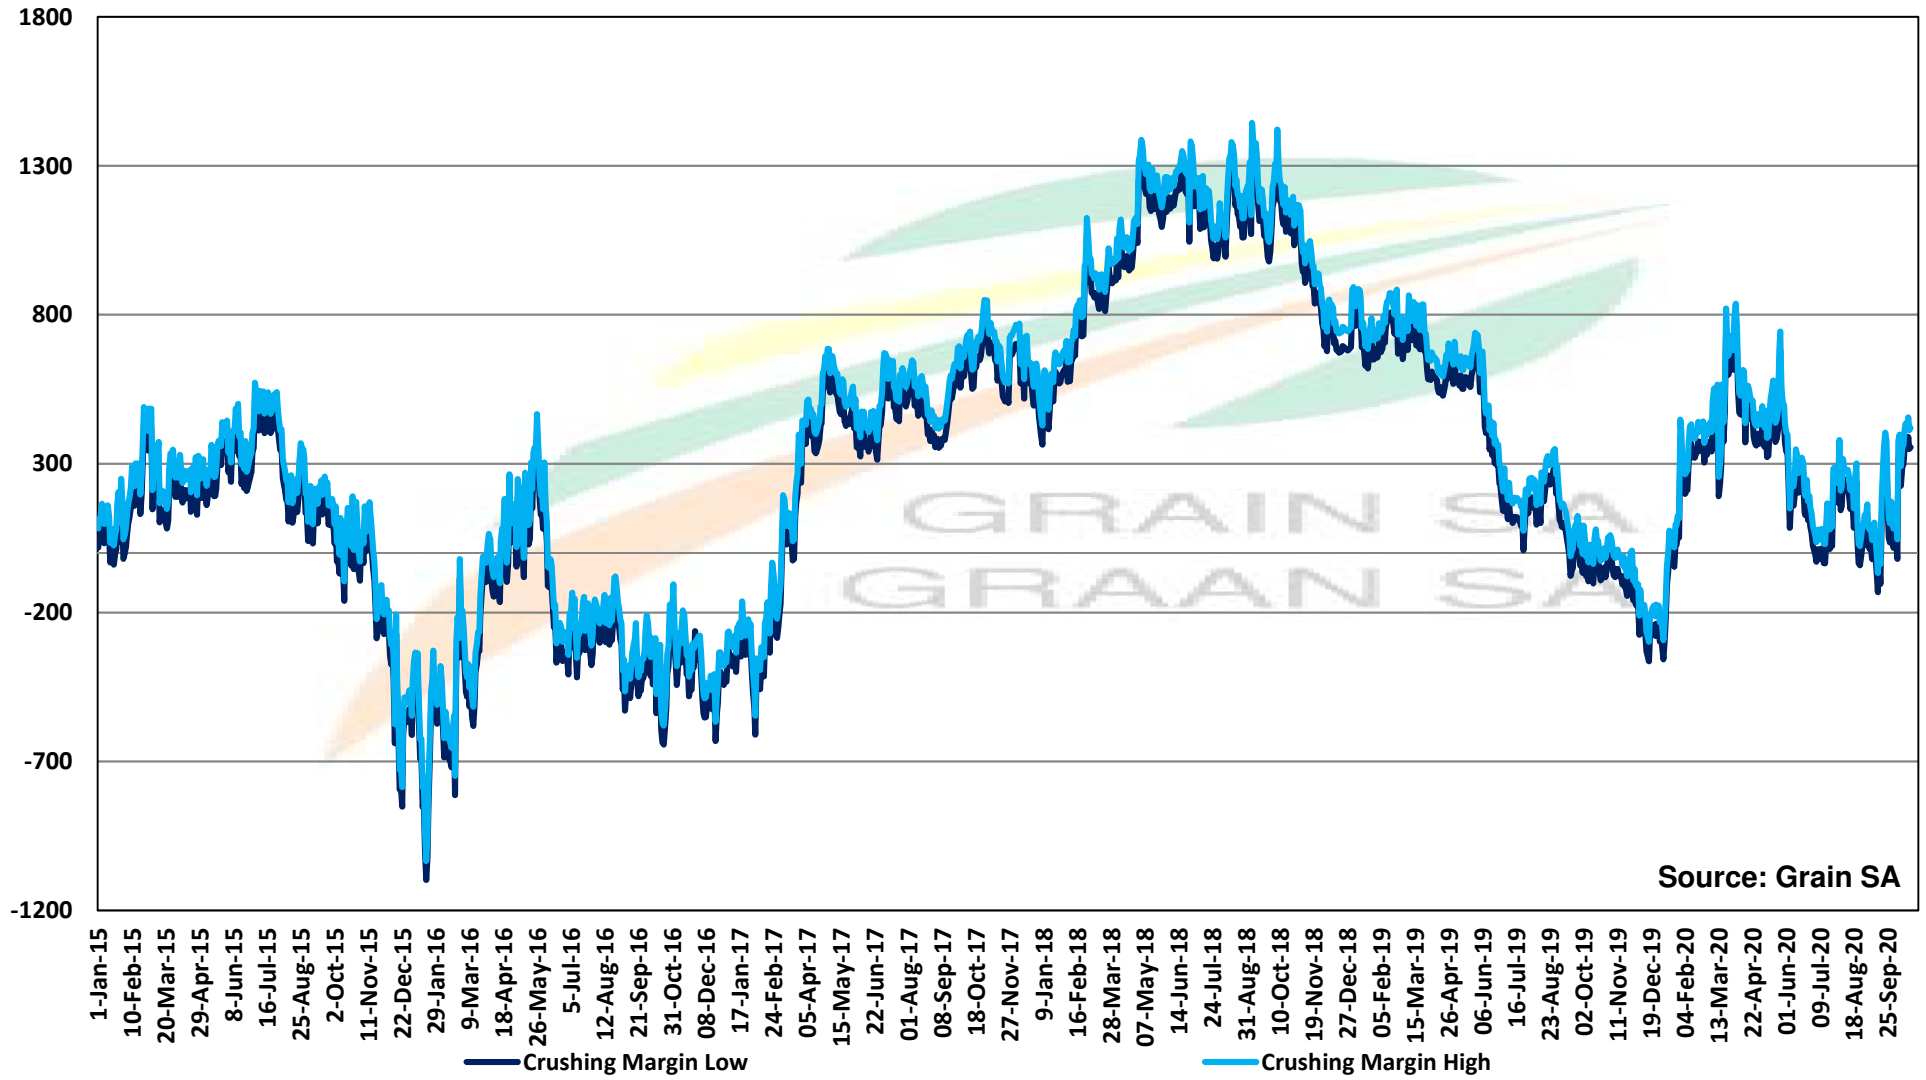

PRICES OF SOYBEAN CRUSHING MARGIN PRYSE VAN SOJABOON PERSMARGE

Source: Grain SA