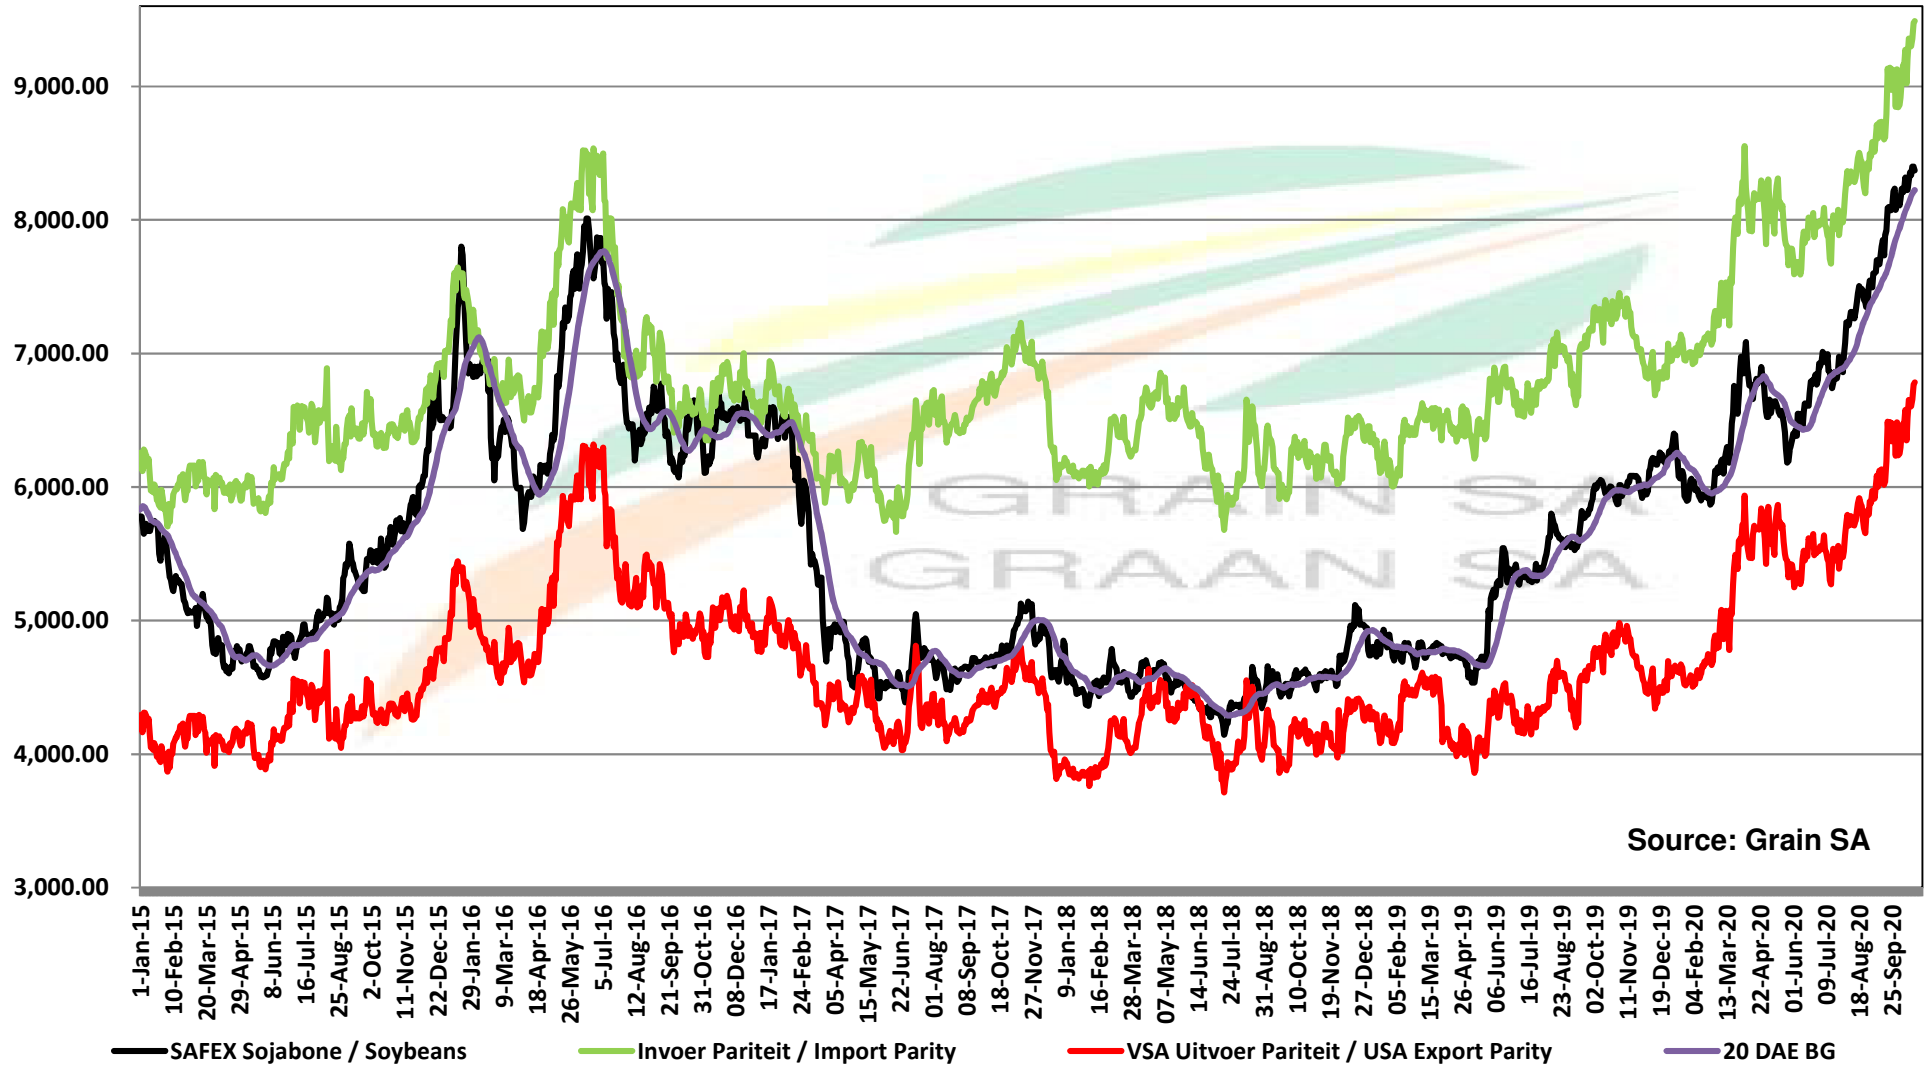

PRICES OF SOYBEAN SEED DELIVERED IN RANDFONTEIN PRYSE VAN SOJABOONSAAD GELEWER IN RANDFONTEIN