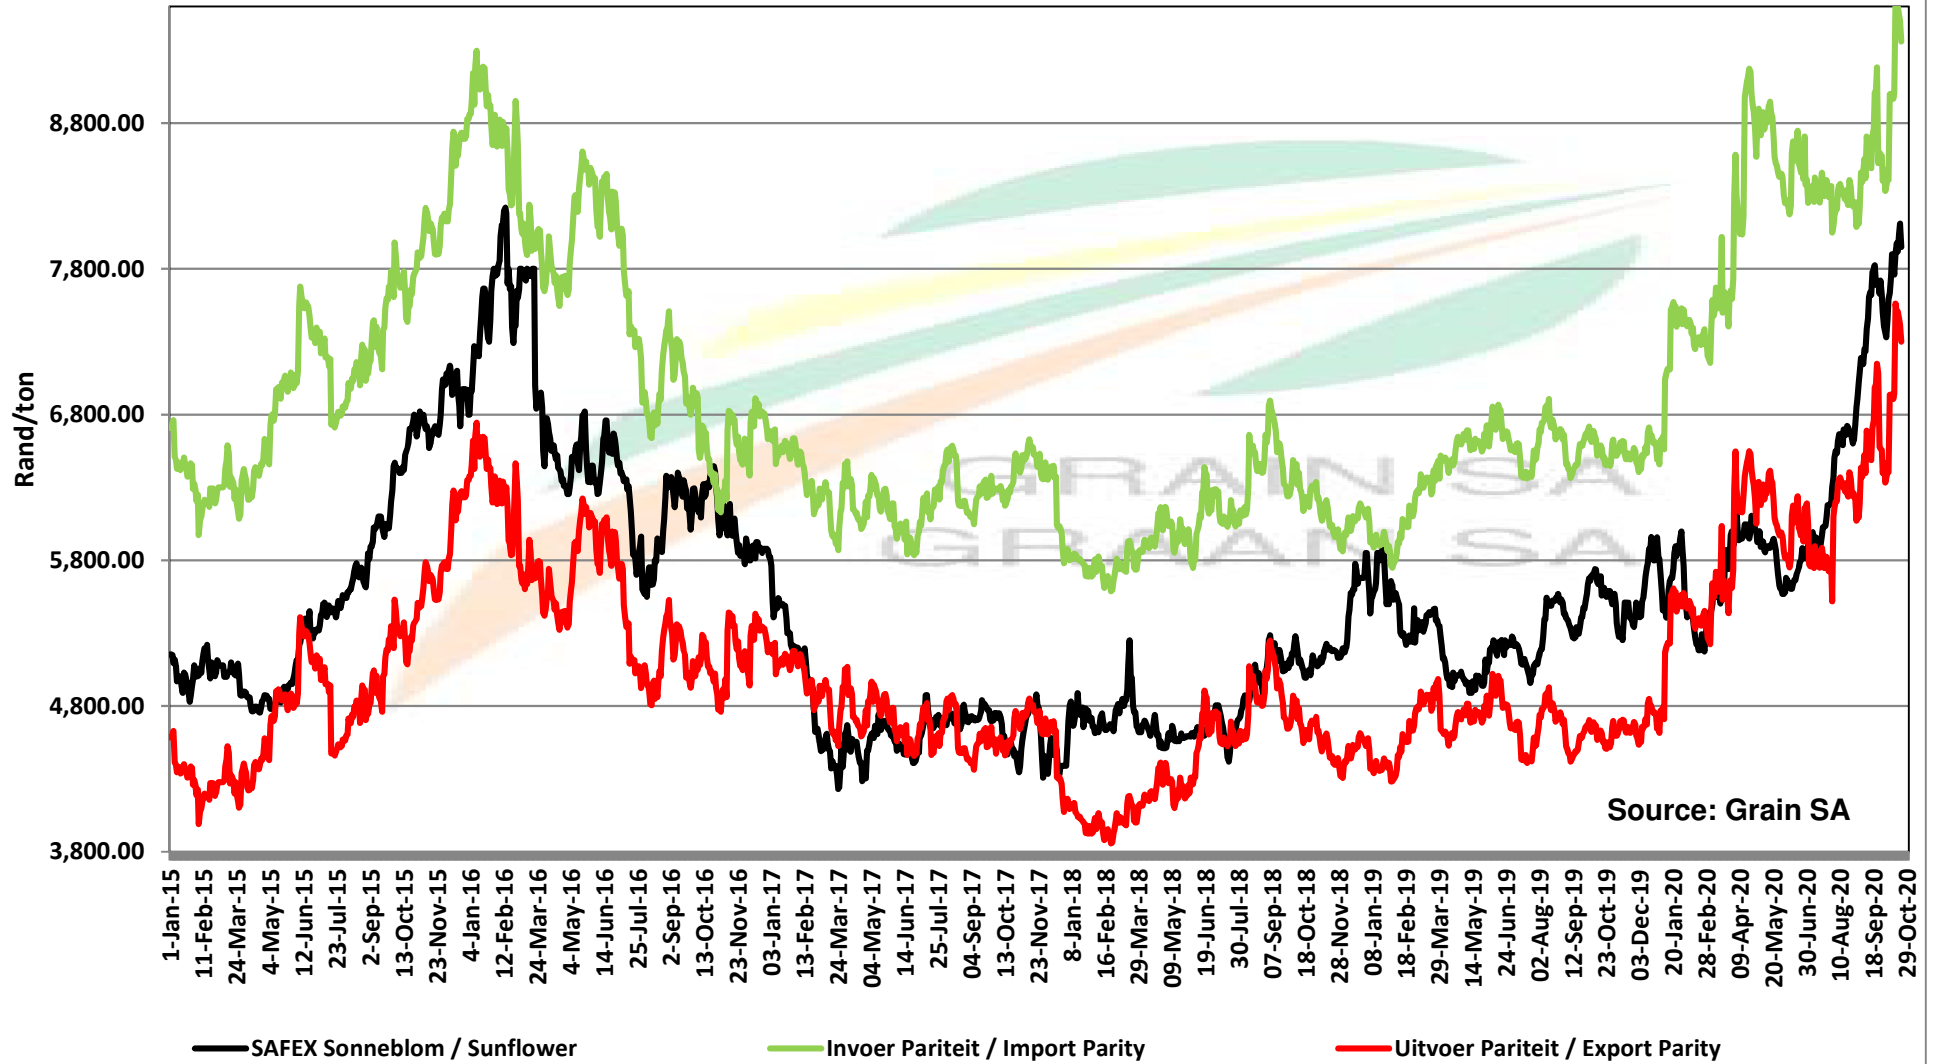

PRICES OF EU SUNFLOWER SEED DELIVERED IN RANDFONTEIN PRYSE VAN EU SONNEBLOMSAAD GELEWER IN RANDFONTEIN

Source: Grain SA

PRICES OF EU SUNFLOWER SEED DELIVERED IN RANDFONTEIN
PRYSE VAN EU SONNEBLOMSAAD GELEWER IN RANDFONTEIN