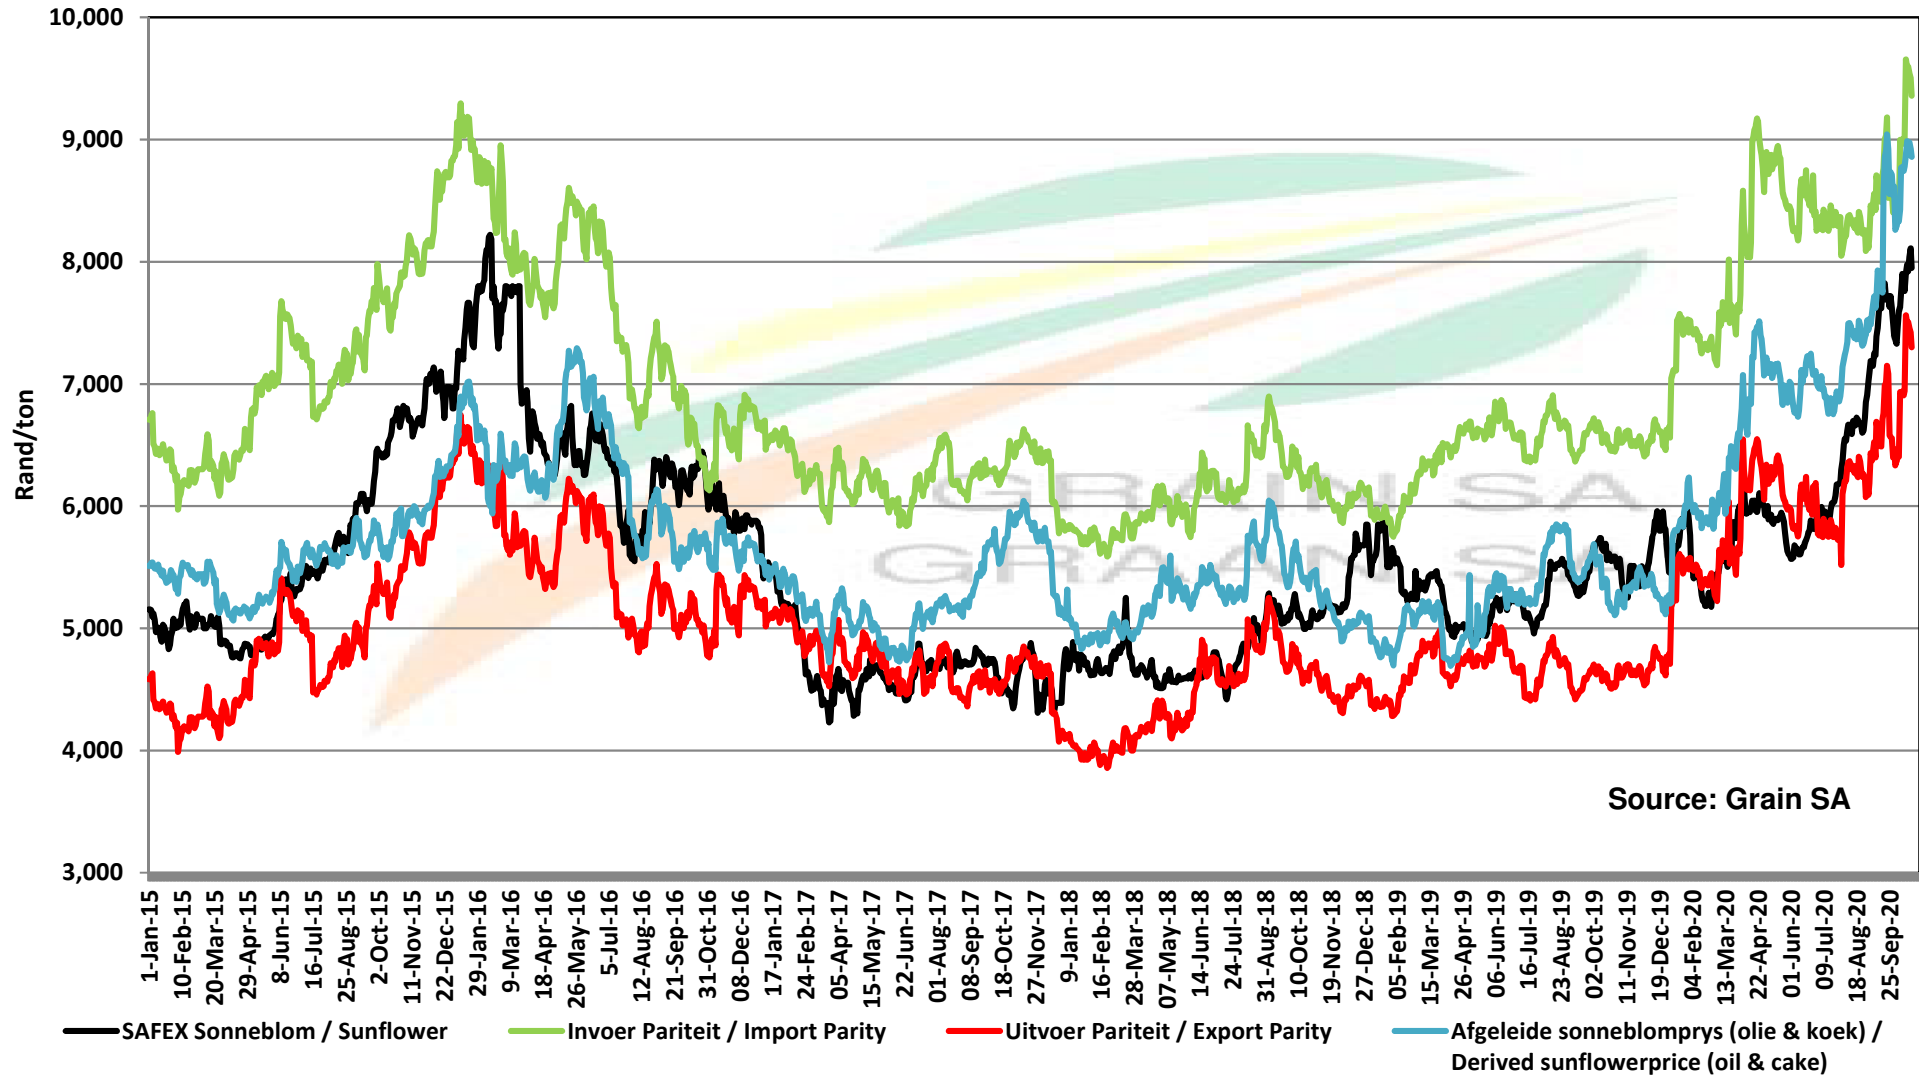

PRICES OF EU SUNFLOWER SEED DELIVERED IN RANDFONTEIN PRYSE VAN EU SONNEBLOMSAAD GELEWER IN RANDFONTEIN

Source: Grain SA

PRICES OF EU SUNFLOWER SEED DELIVERED IN RANDFONTEIN
PRYSE VAN EU SONNEBLOMSAAD GELEWER IN RANDFONTEIN