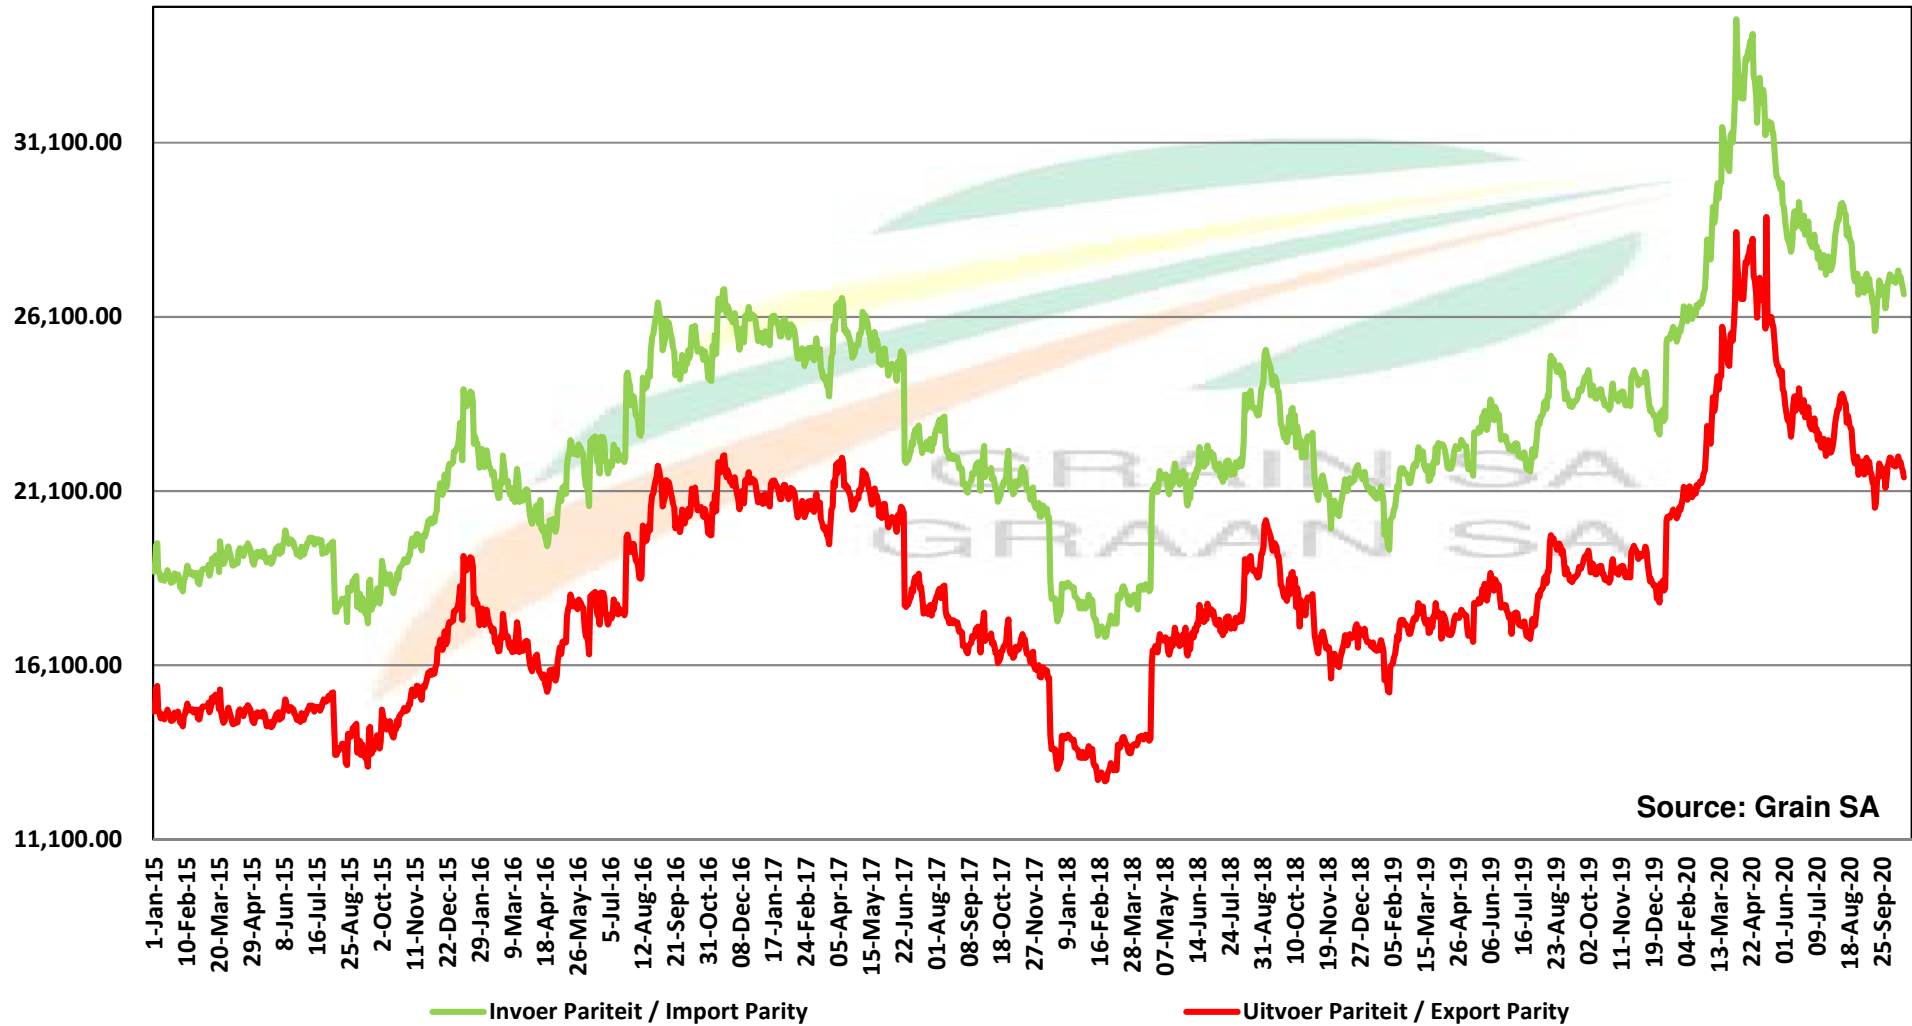

PRICES OF DERIVED SOYBEAN DELIVERED IN RANDFONTEIN

PRYSE VAN AFGELEIDE SOJABONE GELEWER IN RANDFONTEIN

Source: Grain SA

PRICES OF SOYBEAN CRUSHING MARGIN PRYSE VAN SOJABOON PERSMARGE

Source: Grain SA

PRICES OF BRAZILIAN SOYBEAN DELIVERED IN RANDFONTEIN
PRYSE VAN BRASILIAANSE SOJABONE GELEWER IN RANDFONTEIN

Prices of Canola in the South Cape (Swellendam)
 Canolapryse in die Suid-Kaap (Swellendam)

Source: Grain SA

PRICES OF PROCESSED AND GRADED USA CHOICE GRADE GROUNDNUTS (40/50) (RANDFONTEIN)
PRYSE VAN UITGEDOP EN GESORTEERDE VSA KEURGRAAD GRONDBONE MET 'N PITGROOTTE VAN
40/50 pitgrootte (RANDFONTEIN)