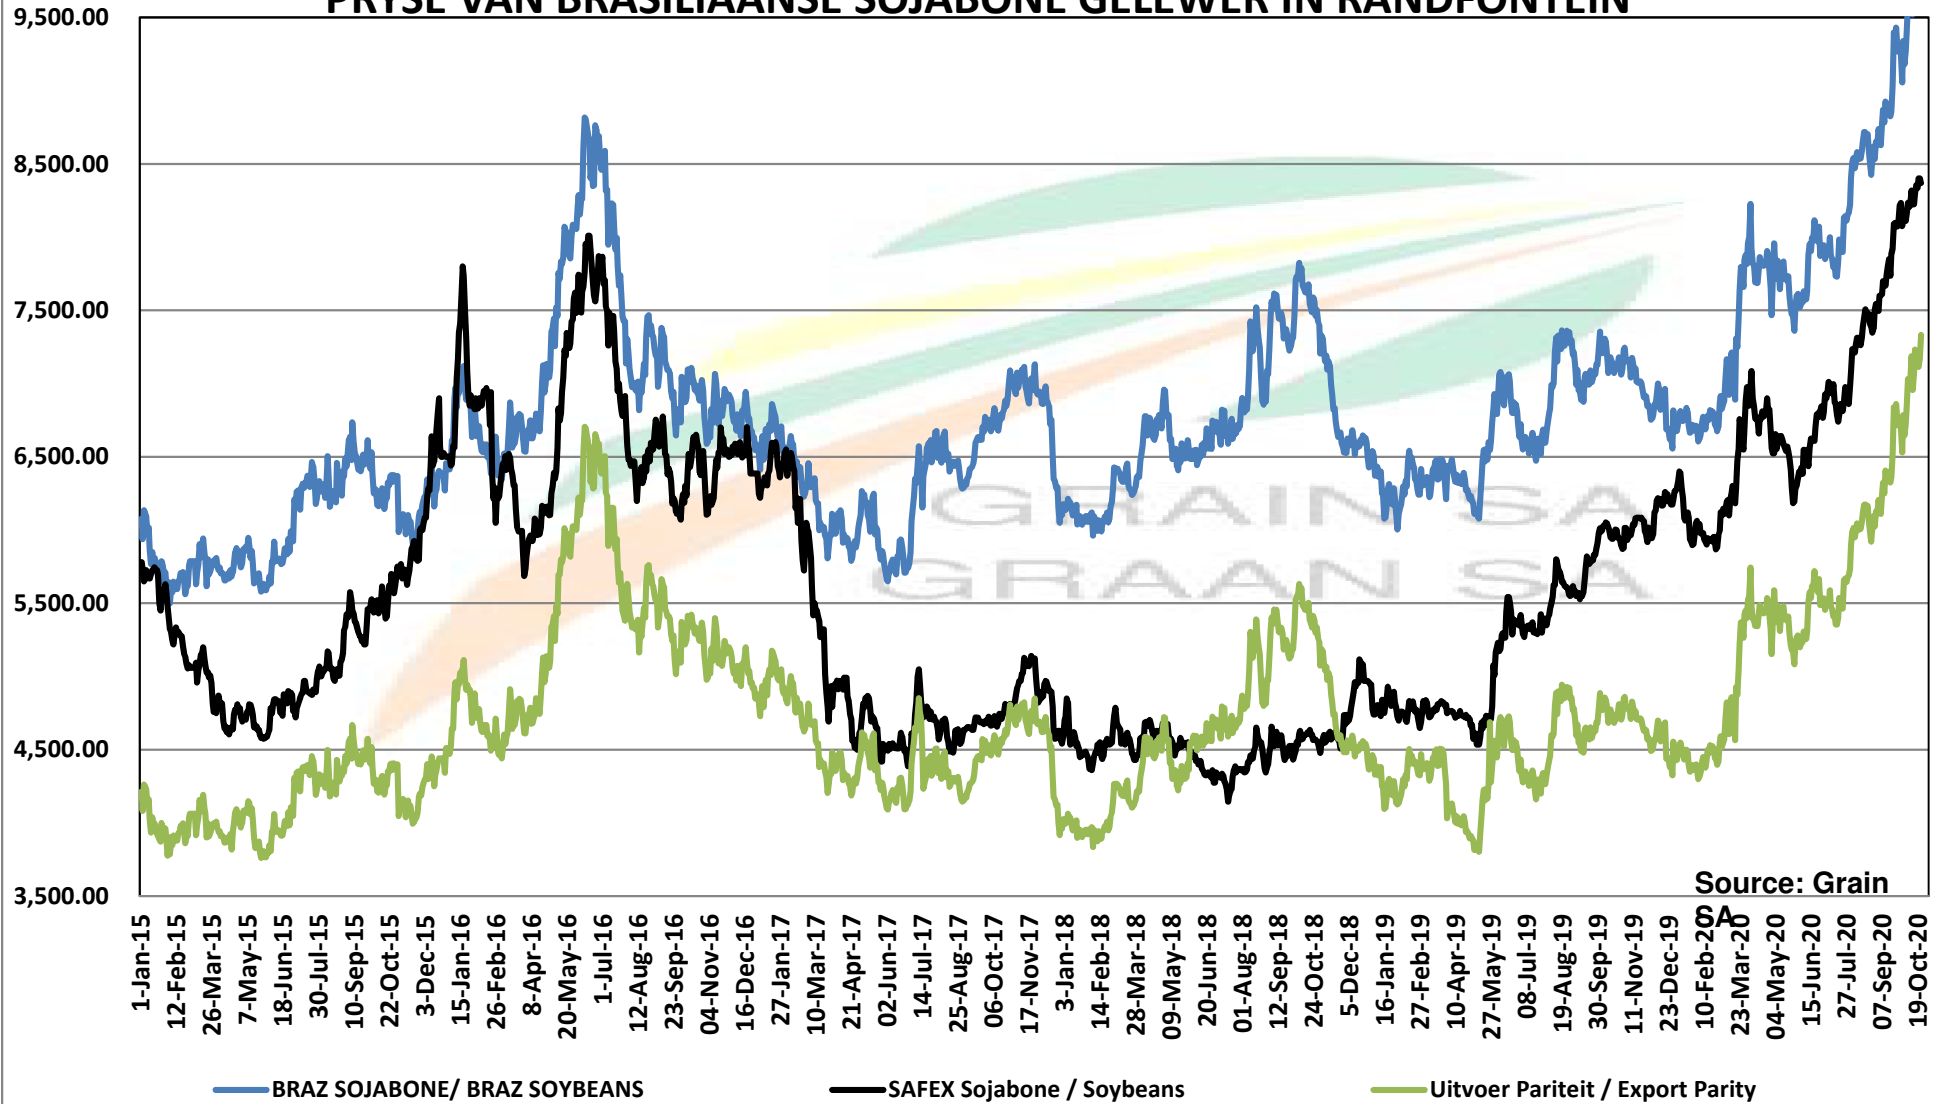

PRICES OF DERIVED SOYBEAN DELIVERED IN RANDFONTEIN

PRYSE VAN AFGELEIDE SOJABONE GELEWER IN RANDFONTEIN

Source: Grain SA

PRICES OF SOYBEAN CRUSHING MARGIN PRYSE VAN SOJABOON PERSMARGE

Source: Grain SA

PRICES OF BRAZILIAN SOYBEAN DELIVERED IN RANDFONTEIN
PRYSE VAN BRASILIAANSE SOJABONE GELEWER IN RANDFONTEIN

Prices of Canola in the South Cape (Swellendam)
 Canolapryse in die Suid-Kaap (Swellendam)

Source: Grain SA

PRICES OF PROCESSED AND GRADED USA CHOICE GRADE GROUNDNUTS (40/50) (RANDFONTEIN)
PRYSE VAN UITGEDOP EN GESORTEERDE VSA KEURGRAAD GRONDBONE MET 'N PITGROOTTE VAN
40/50 pitgrootte (RANDFONTEIN)