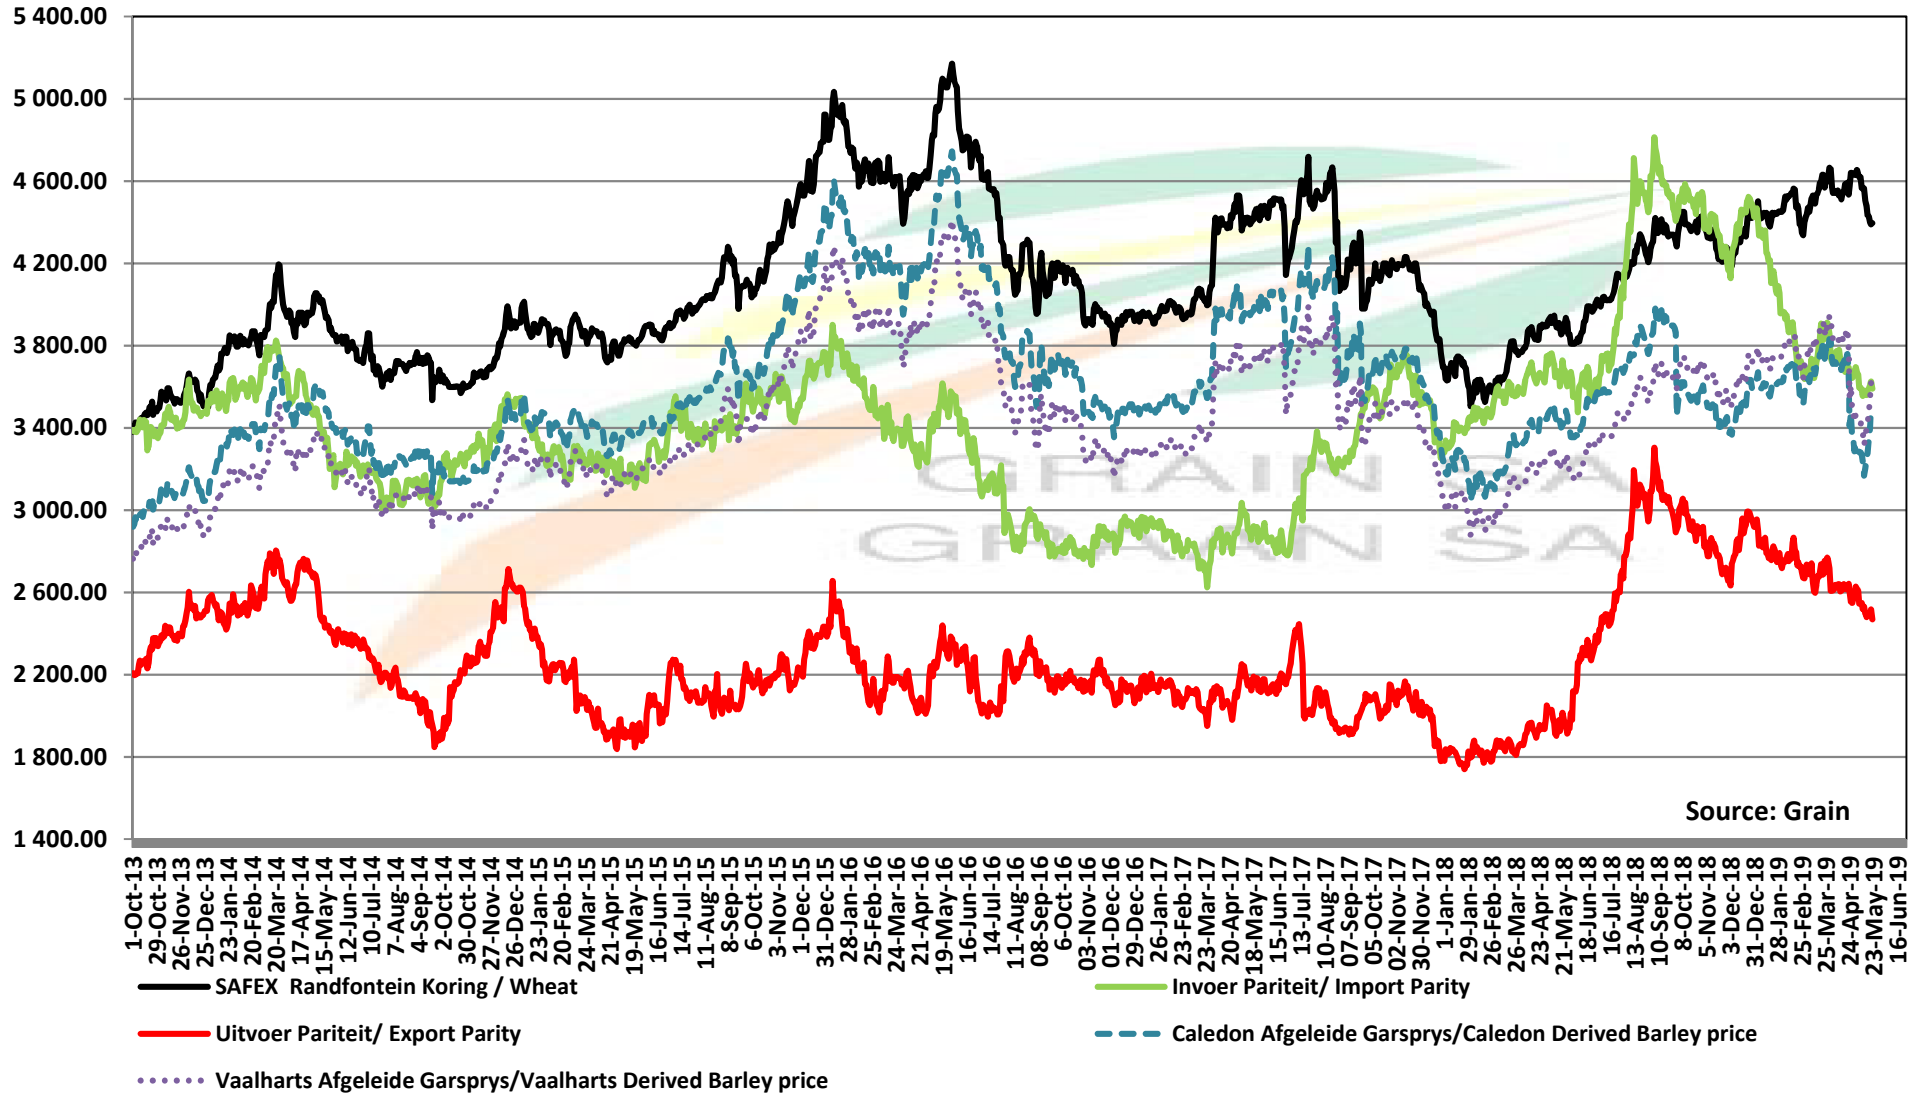

PRICES OF BARLEY DELIVERED IN RANDFONTEIN

PRYSE VAN GARS GELEWER IN RANDFONTEIN