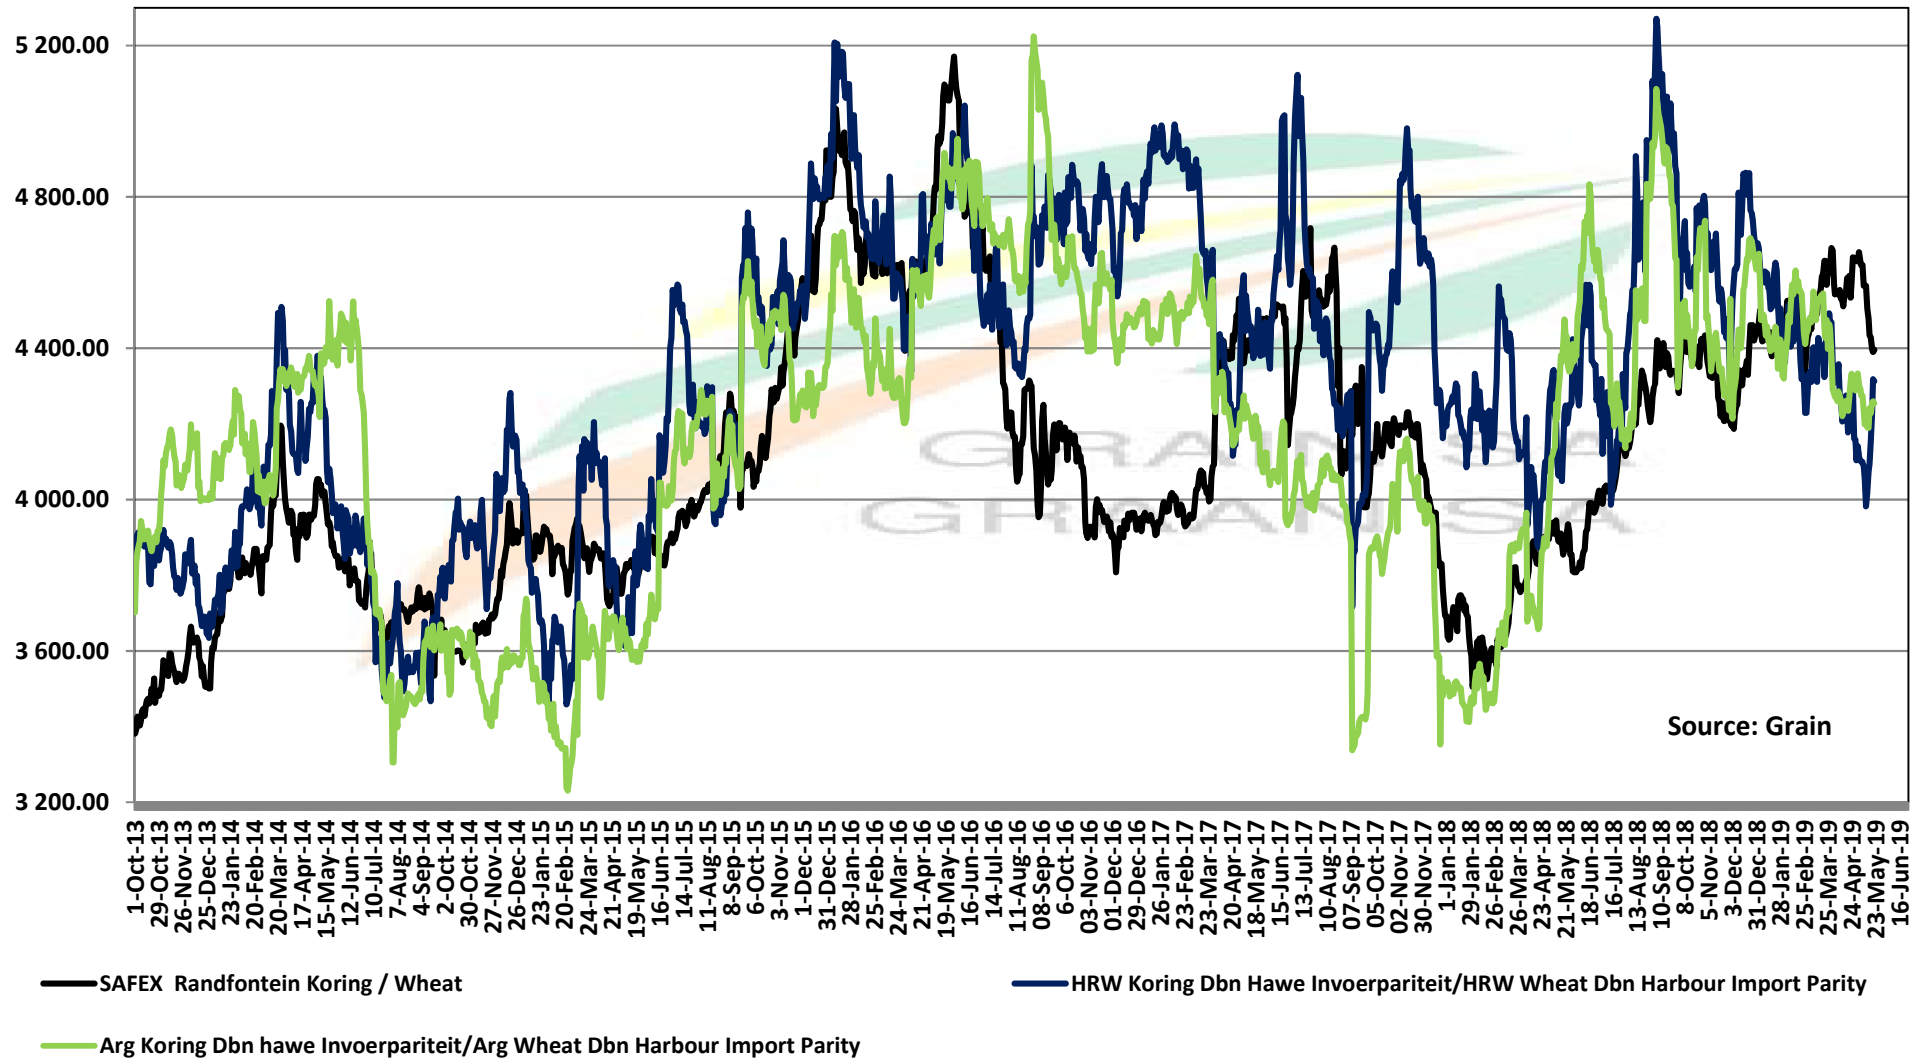

Source: Grain SA

PRICES OF WHEAT DELIVERED IN RANDFONTEIN PRYSE VAN KORING GELEWER IN RANDFONTEIN

Source: Grain SA

— SAFEX Randfontein Koring / Wheat

— Koring VSA HRW #2 / Wheat USA HRW #2

— Argentynse Koring Invoerpariteit / Argentinian Wheat Import Parity

— Duitse Koring Invoerpariteit / German Wheat Import Parity

PRICES OF RSA AND GERMAN WHEAT DELIVERED IN RANDFONTEIN PRYSE VAN RSA EN DUITSTE KORING GELEWER IN RANDFONTEIN

PRICES OF WHEAT DELIVERED IN DURBAN HARBOUR PRYSE VAN KORING VIR LEWERING IN DURBAN HAWE