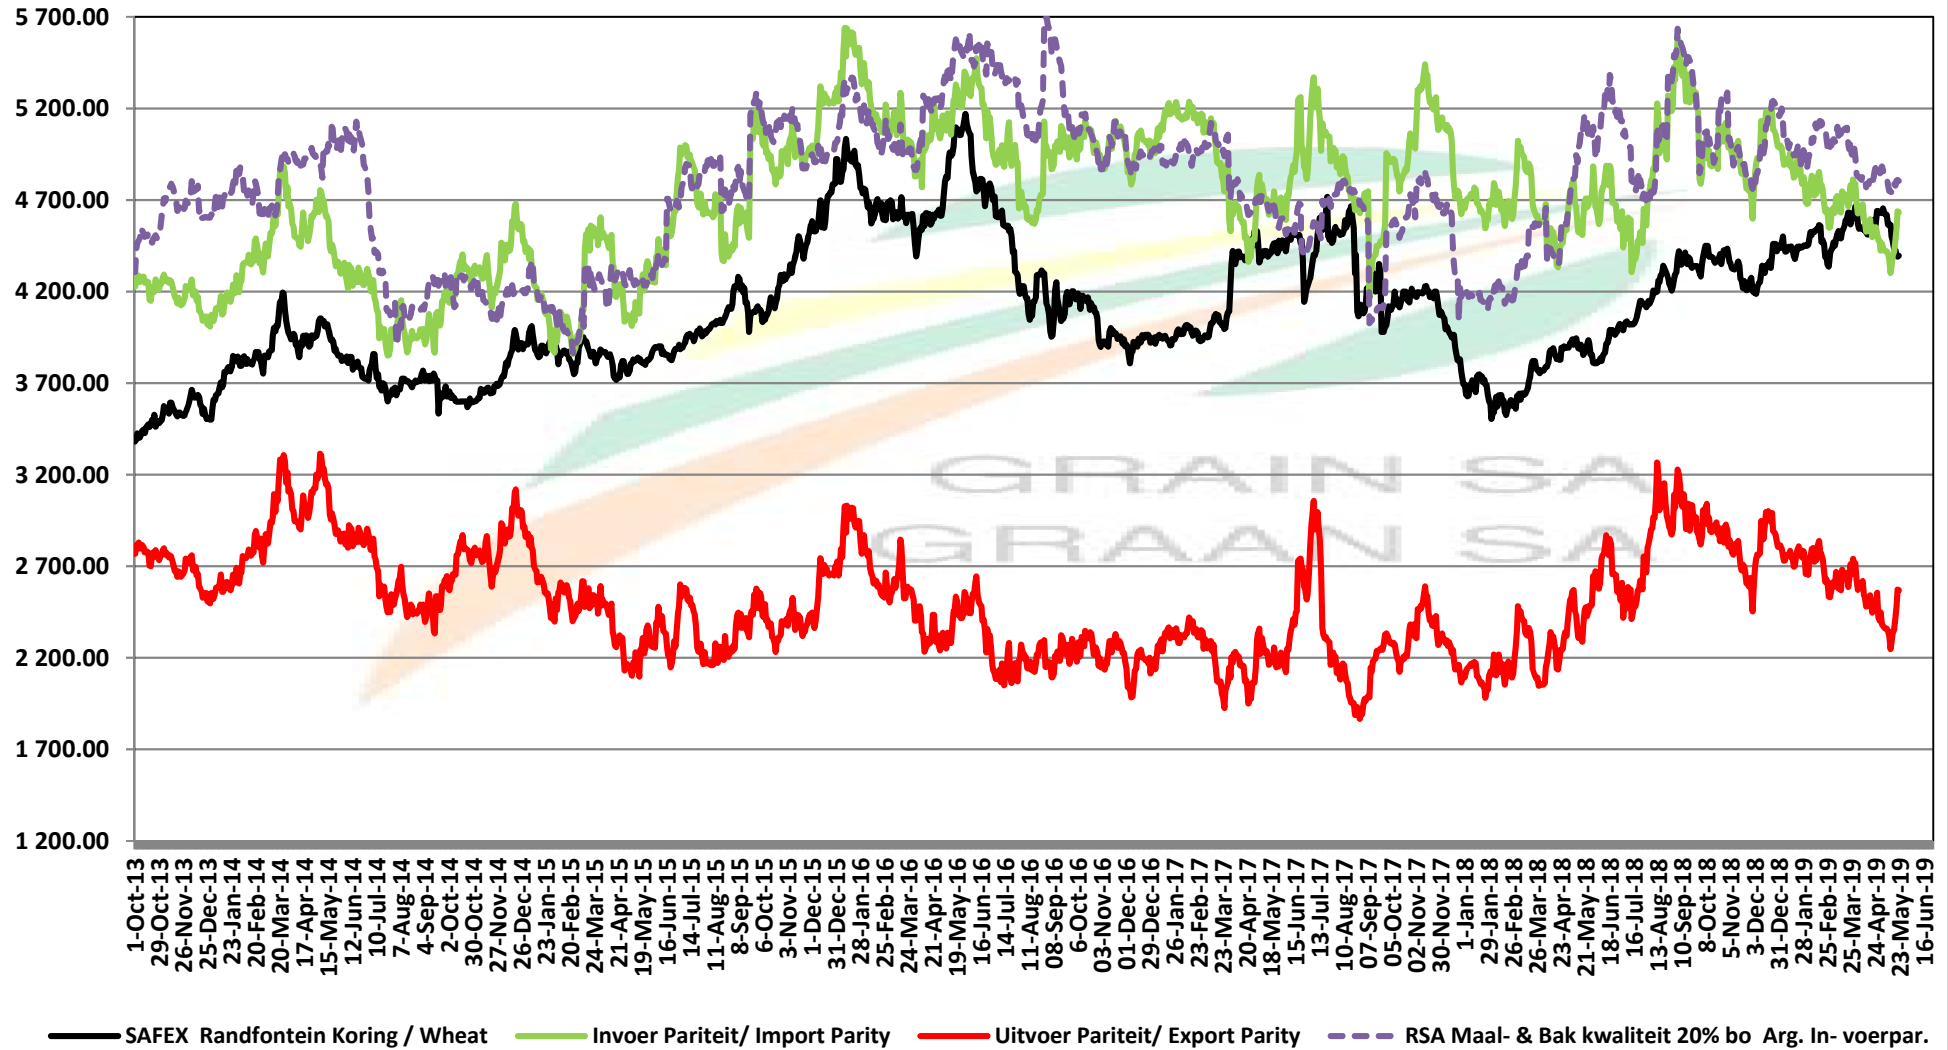

PRICES OF RSA AND ARGENTINE WHEAT DELIVERED IN RANDFONTEIN PRYSE VAN RSA EN ARGENTYNSE KORING GELEWER IN RANDFONTEIN

Source: Grain SA

PRICES OF SOUTH AFRICAN AND USA WHEAT DELIVERED IN RANDFONTEIN

PRYSE VAN SUID AFRIKAANSE EN VSA KORING GELEWER IN RANDFONTEIN

Source: Grain SA

PRICES OF WHEAT DELIVERED IN RANDFONTEIN PRYSE VAN KORING GELEWER IN RANDFONTEIN

Source: Grain SA

— SAFEX Randfontein Koring / Wheat

— Koring VSA HRW #2 / Wheat USA HRW #2

— Argentynse Koring Invoerpariteit / Argentinian Wheat Import Parity