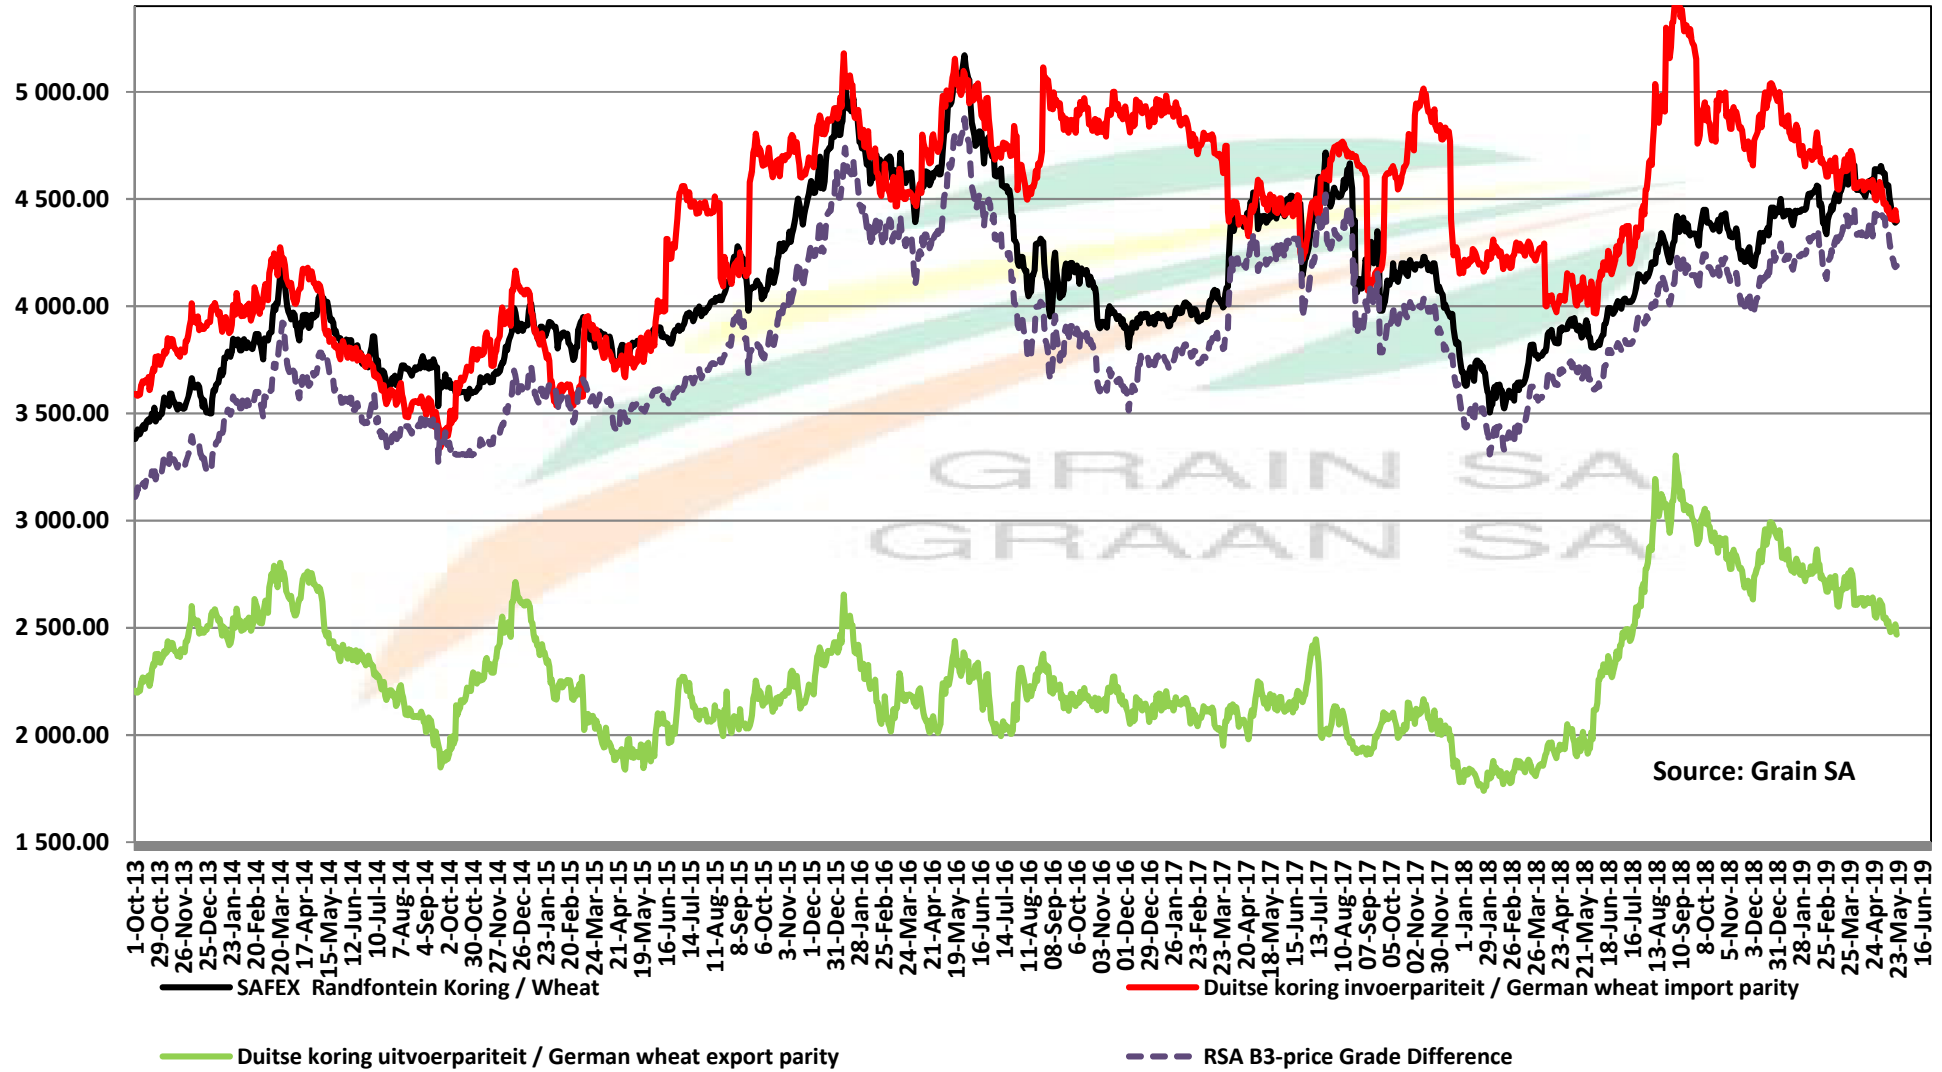

Source: Grain SA

PRICES OF WHEAT DELIVERED IN RANDFONTEIN PRYSE VAN KORING GELEWER IN RANDFONTEIN

Source: Grain SA

— SAFEX Randfontein Koring / Wheat

— Koring VSA HRW #2 / Wheat USA HRW #2

— Argentynse Koring Invoerpariteit / Argentinian Wheat Import Parity

— Duitse Koring Invoerpariteit / German Wheat Import Parity

PRICES OF RSA AND GERMAN WHEAT DELIVERED IN RANDFONTEIN PRYSE VAN RSA EN DUITSTE KORING GELEWER IN RANDFONTEIN

PRICES OF WHEAT DELIVERED IN DURBAN HARBOUR PRYSE VAN KORING VIR LEWERING IN DURBAN HAWE