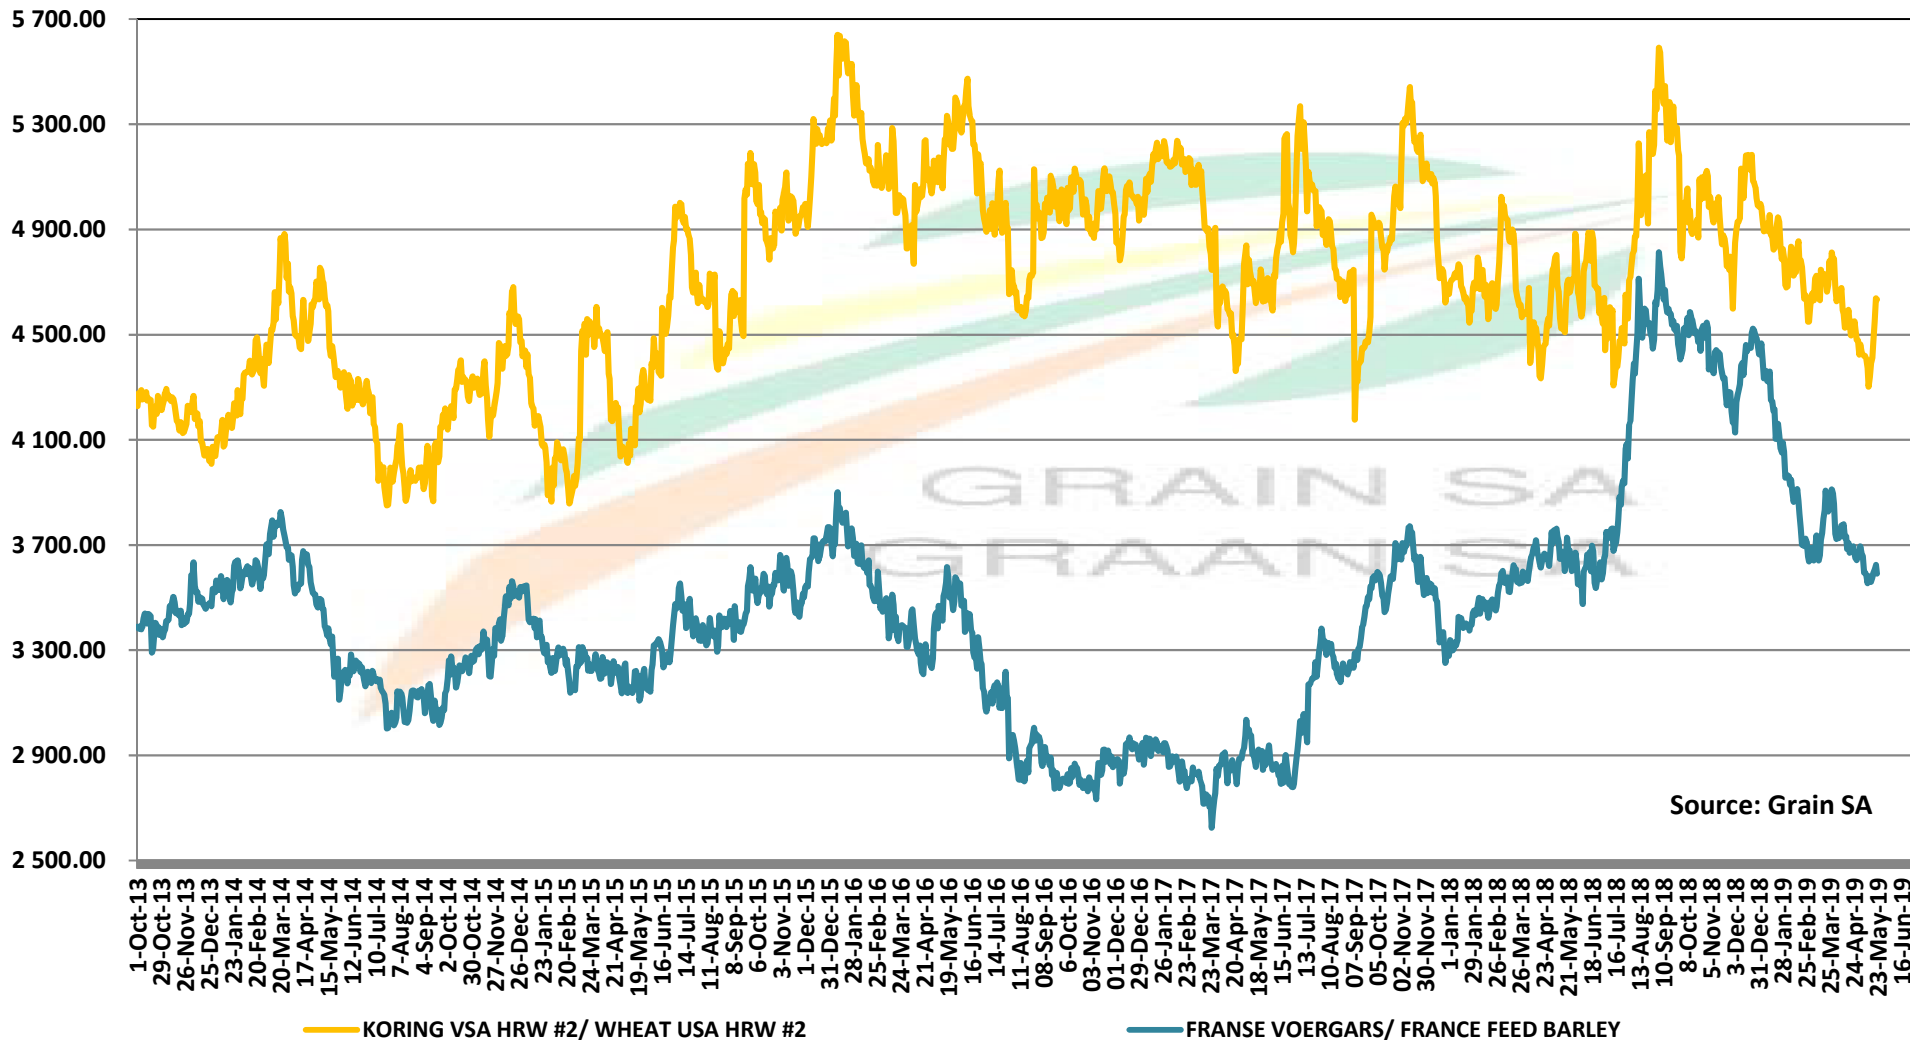

Source: Grain SA

PRICES OF WHEAT DELIVERED IN RANDFONTEIN PRYSE VAN KORING GELEWER IN RANDFONTEIN

Source: Grain SA

— SAFEX Randfontein Koring / Wheat

— Koring VSA HRW #2 / Wheat USA HRW #2

— Argentynse Koring Invoerpariteit / Argentinian Wheat Import Parity

— Duitse Koring Invoerpariteit / German Wheat Import Parity

PRICES OF RSA AND GERMAN WHEAT DELIVERED IN RANDFONTEIN PRYSE VAN RSA EN DUITSTE KORING GELEWER IN RANDFONTEIN

PRICES OF WHEAT DELIVERED IN DURBAN HARBOUR PRYSE VAN KORING VIR LEWERING IN DURBAN HAWE

— SAFEX Randfontein Koring / Wheat

— HRW Koring Dbn Hawe Invoerpariteit/HRW Wheat Dbn Harbour Import Parity

— Arg Koring Dbn hawe Invoerpariteit/Arg Wheat Dbn Harbour Import Parity

PRICES OF BARLEY DELIVERED IN RANDFONTEIN

PRYSE VAN GARS GELEWER IN RANDFONTEIN

IMPORT PARITY OF USA HRW AND FRANCE FEED BARLEY

INVOERPARITEIT VAN VSA HRW KORING EN FRANSE VOERGARS

— KORING VSA HRW #2/ WHEAT USA HRW #2

— FRANSE VOERGARS/ FRANCE FEED BARLEY