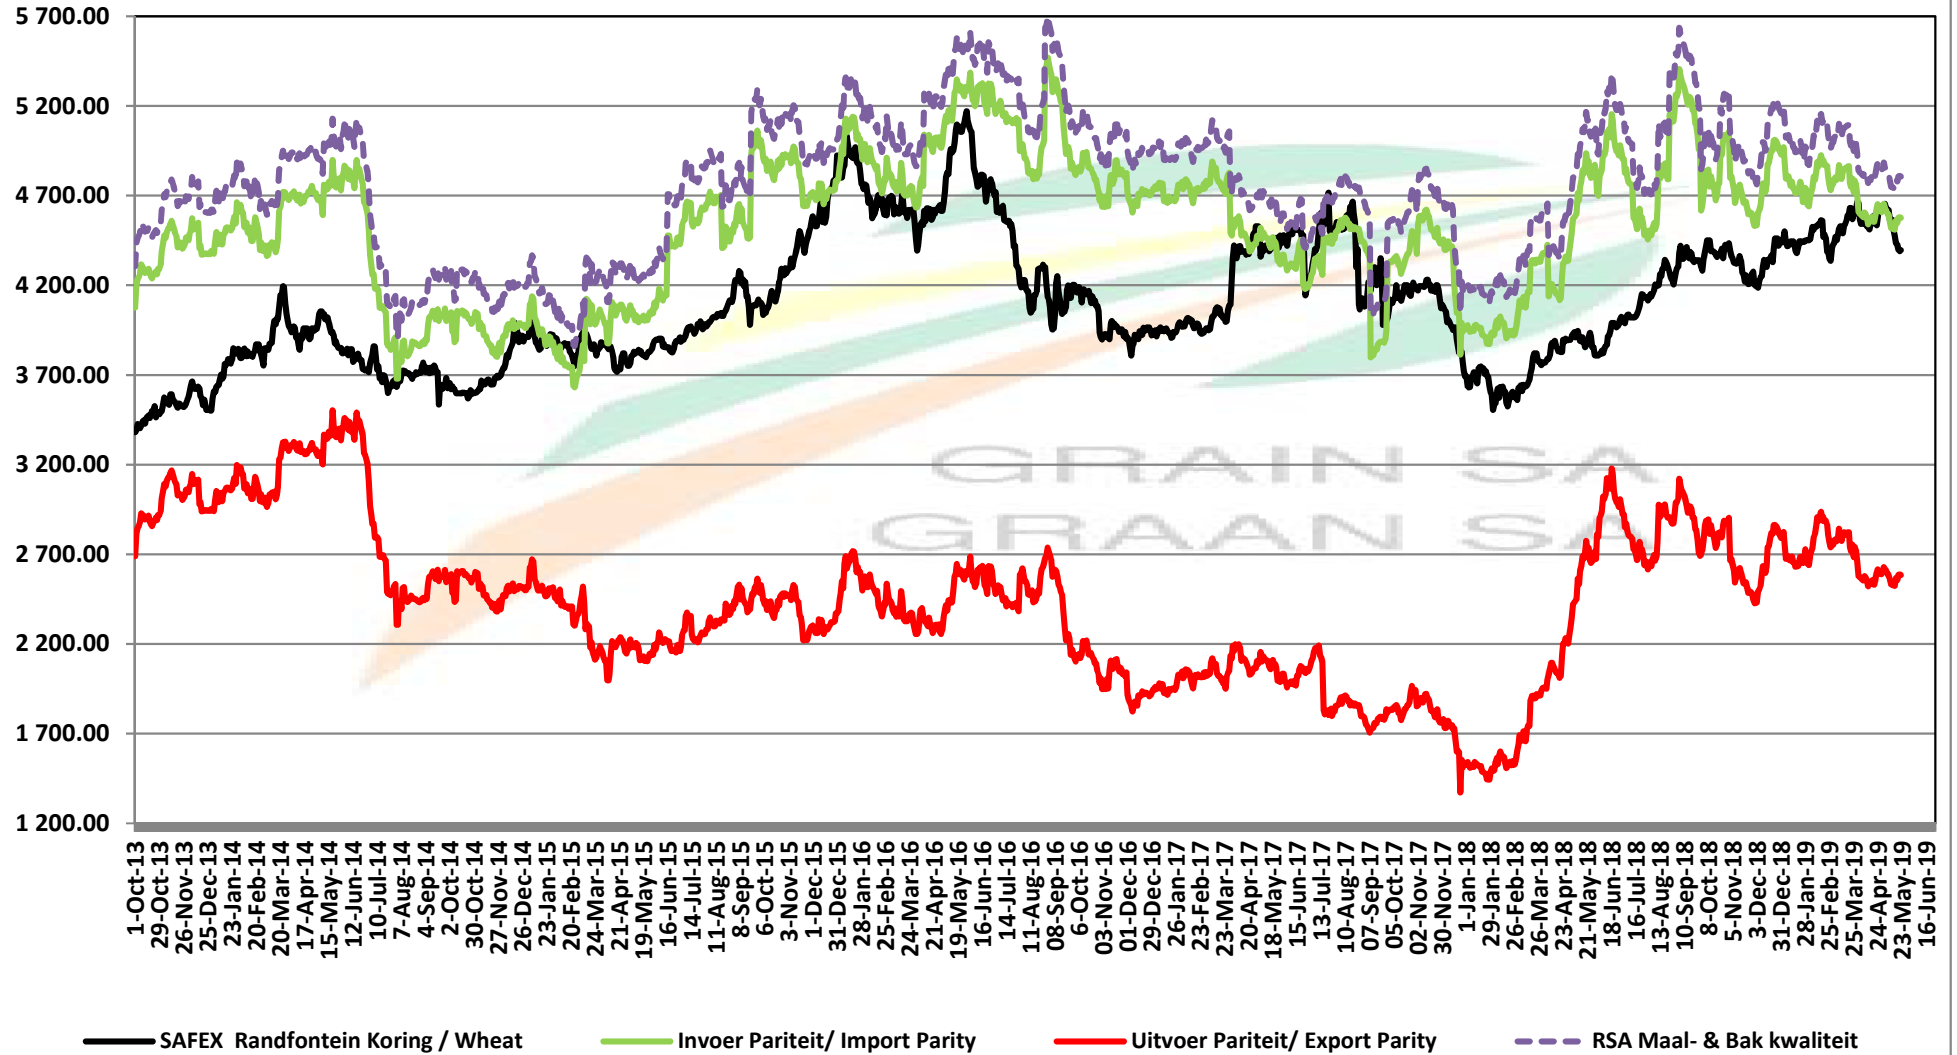

PRICES OF RSA AND ARGENTINE WHEAT DELIVERED IN RANDFONTEIN PRYSE VAN RSA EN ARGENTYNSE KORING GELEWER IN RANDFONTEIN

Source: Grain SA

PRICES OF SOUTH AFRICAN AND USA WHEAT DELIVERED IN RANDFONTEIN

PRYSE VAN SUID AFRIKAANSE EN VSA KORING GELEWER IN RANDFONTEIN

Source: Grain SA

PRICES OF WHEAT DELIVERED IN RANDFONTEIN PRYSE VAN KORING GELEWER IN RANDFONTEIN

Source: Grain SA

— SAFEX Randfontein Koring / Wheat

— Koring VSA HRW #2 / Wheat USA HRW #2

— Argentynse Koring Invoerpariteit / Argentinian Wheat Import Parity