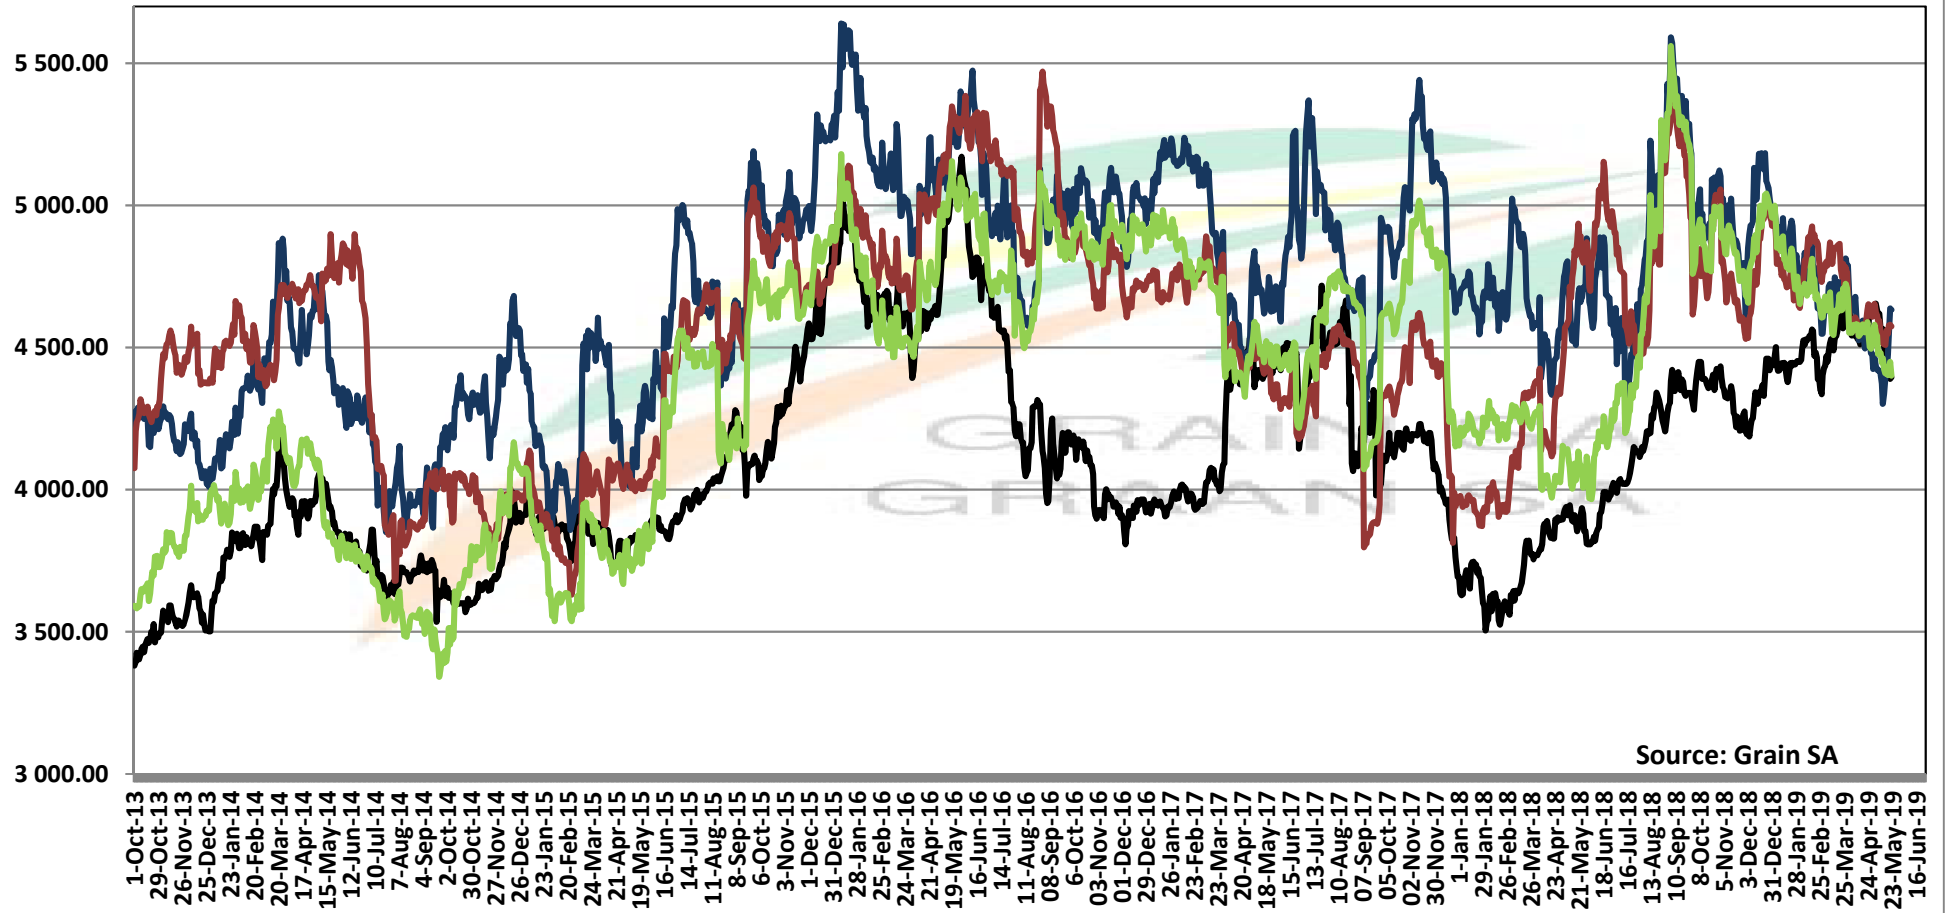

PRICES OF RSA AND ARGENTINE WHEAT DELIVERED IN RANDFONTEIN PRYSE VAN RSA EN ARGENTYNSE KORING GELEWER IN RANDFONTEIN

Source: Grain SA

PRICES OF SOUTH AFRICAN AND USA WHEAT DELIVERED IN RANDFONTEIN

PRYSE VAN SUID AFRIKAANSE EN VSA KORING GELEWER IN RANDFONTEIN

Source: Grain SA

PRICES OF WHEAT DELIVERED IN RANDFONTEIN PRYSE VAN KORING GELEWER IN RANDFONTEIN

Source: Grain SA

— SAFEX Randfontein Koring / Wheat

— Koring VSA HRW #2 / Wheat USA HRW #2

— Argentynse Koring Invoerpariteit / Argentinian Wheat Import Parity