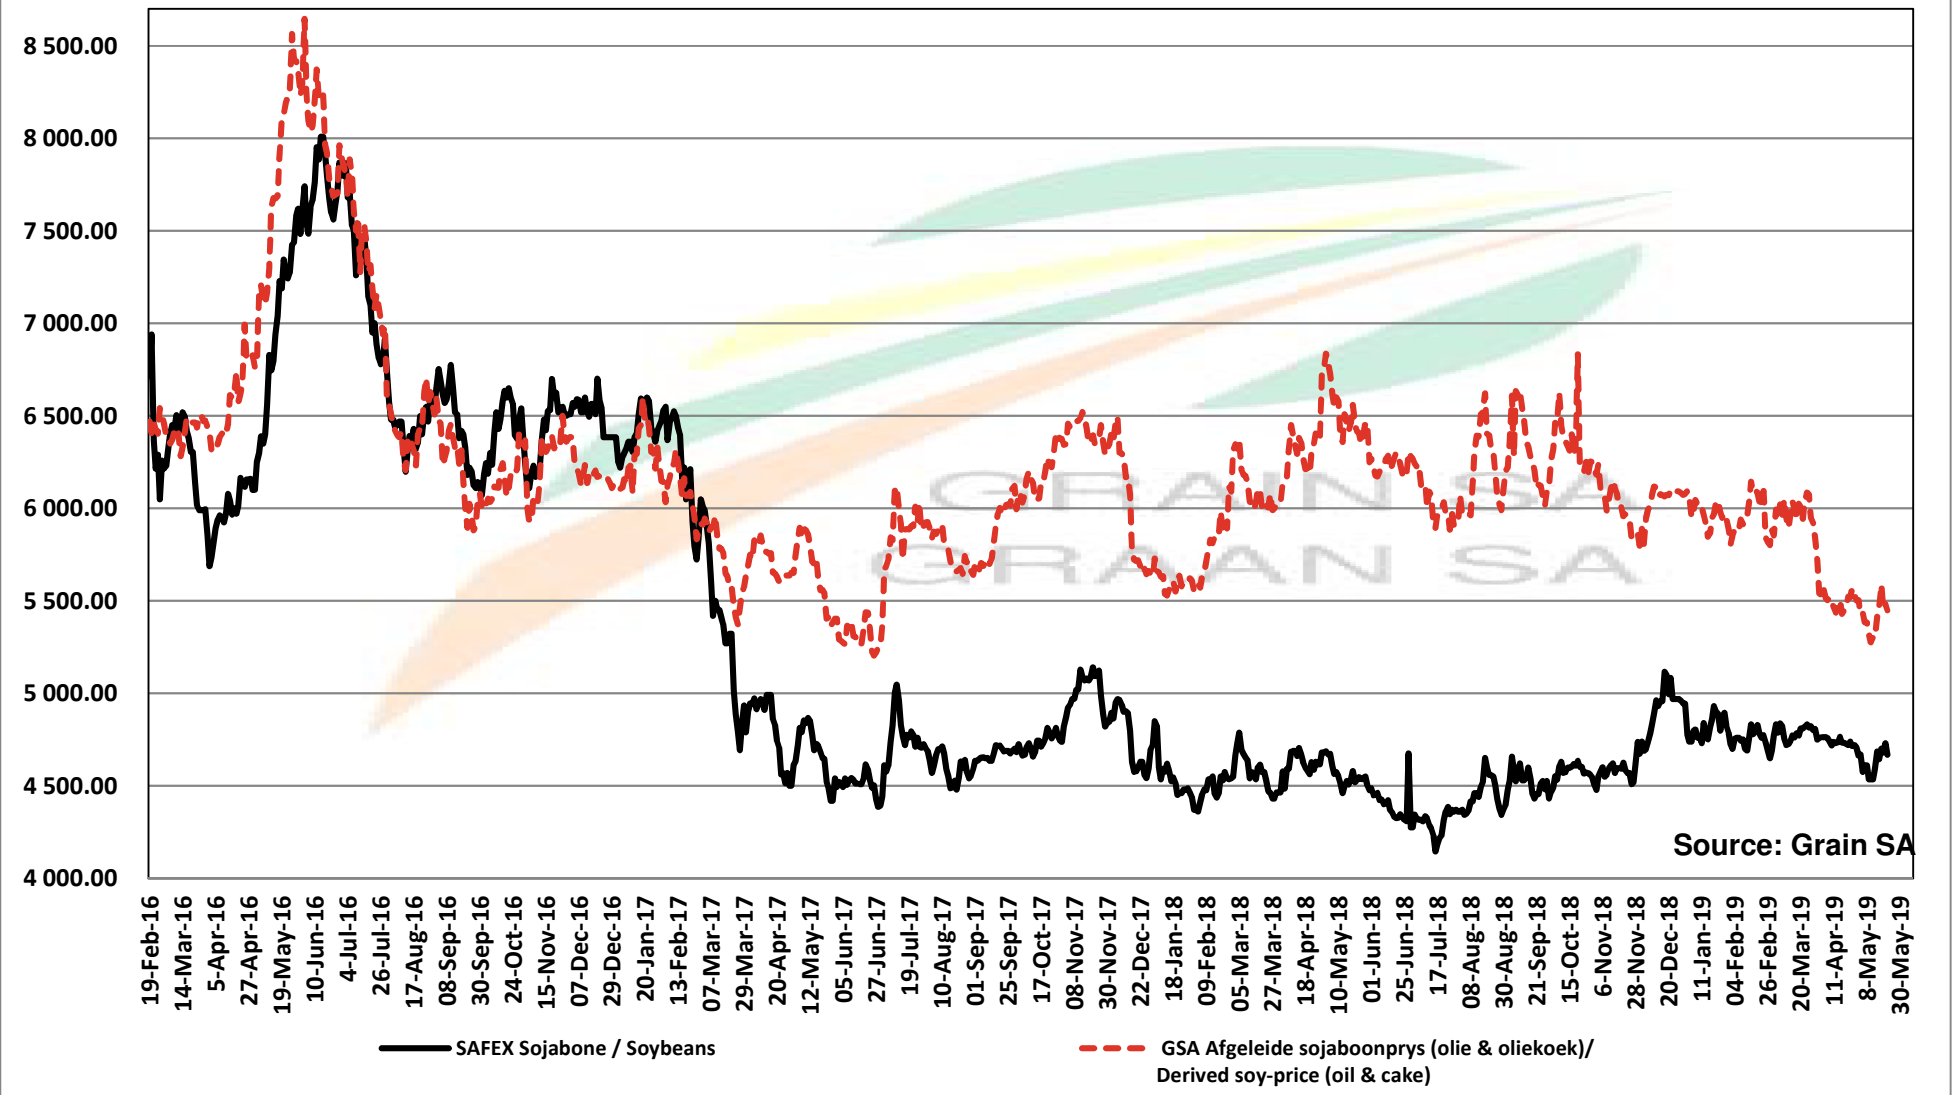

PRICES OF DERIVED SOYBEAN DELIVERED IN RANDFONTEIN PRYSE VAN AFGELEIDE SOJABONE GELEWER IN RANDFONTEIN