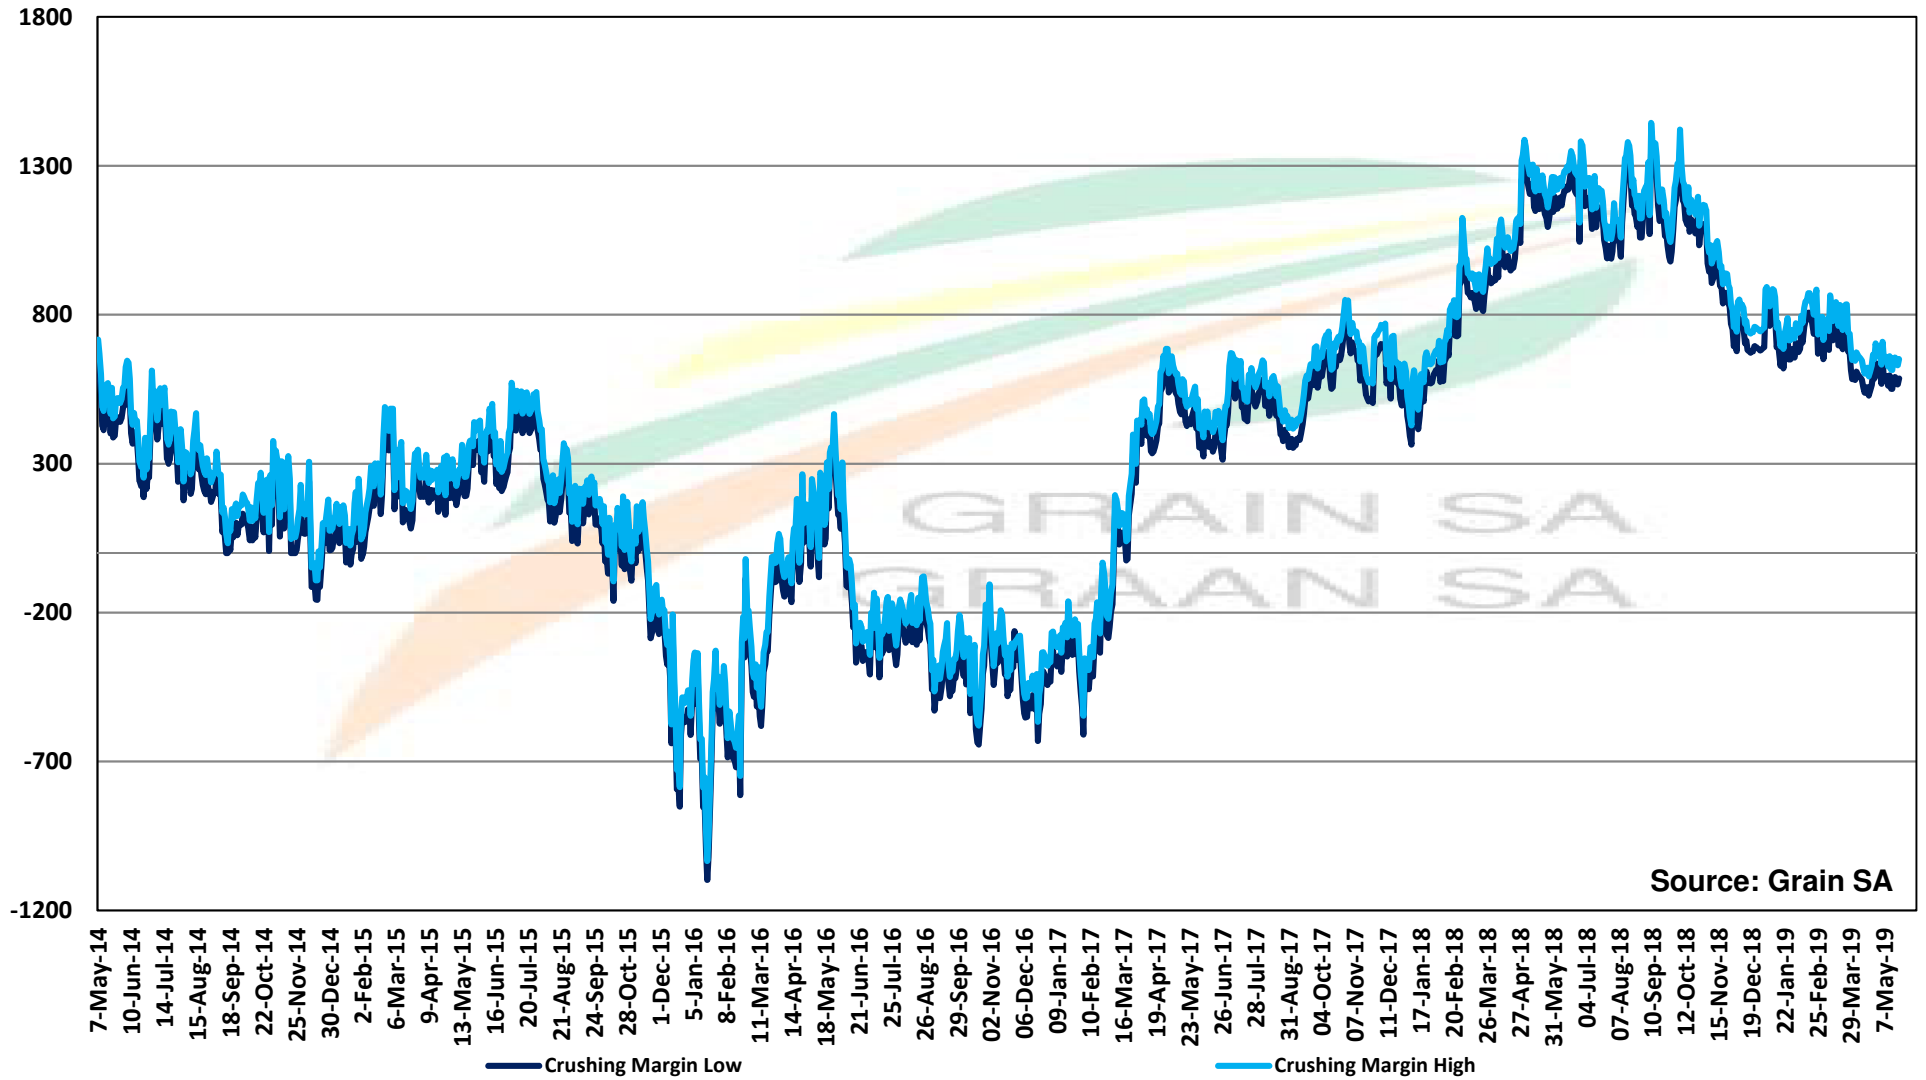

PRICES OF SOYBEAN CRUSHING MARGIN PRYSE VAN SOJABOON PERSMARGE

Source: Grain SA