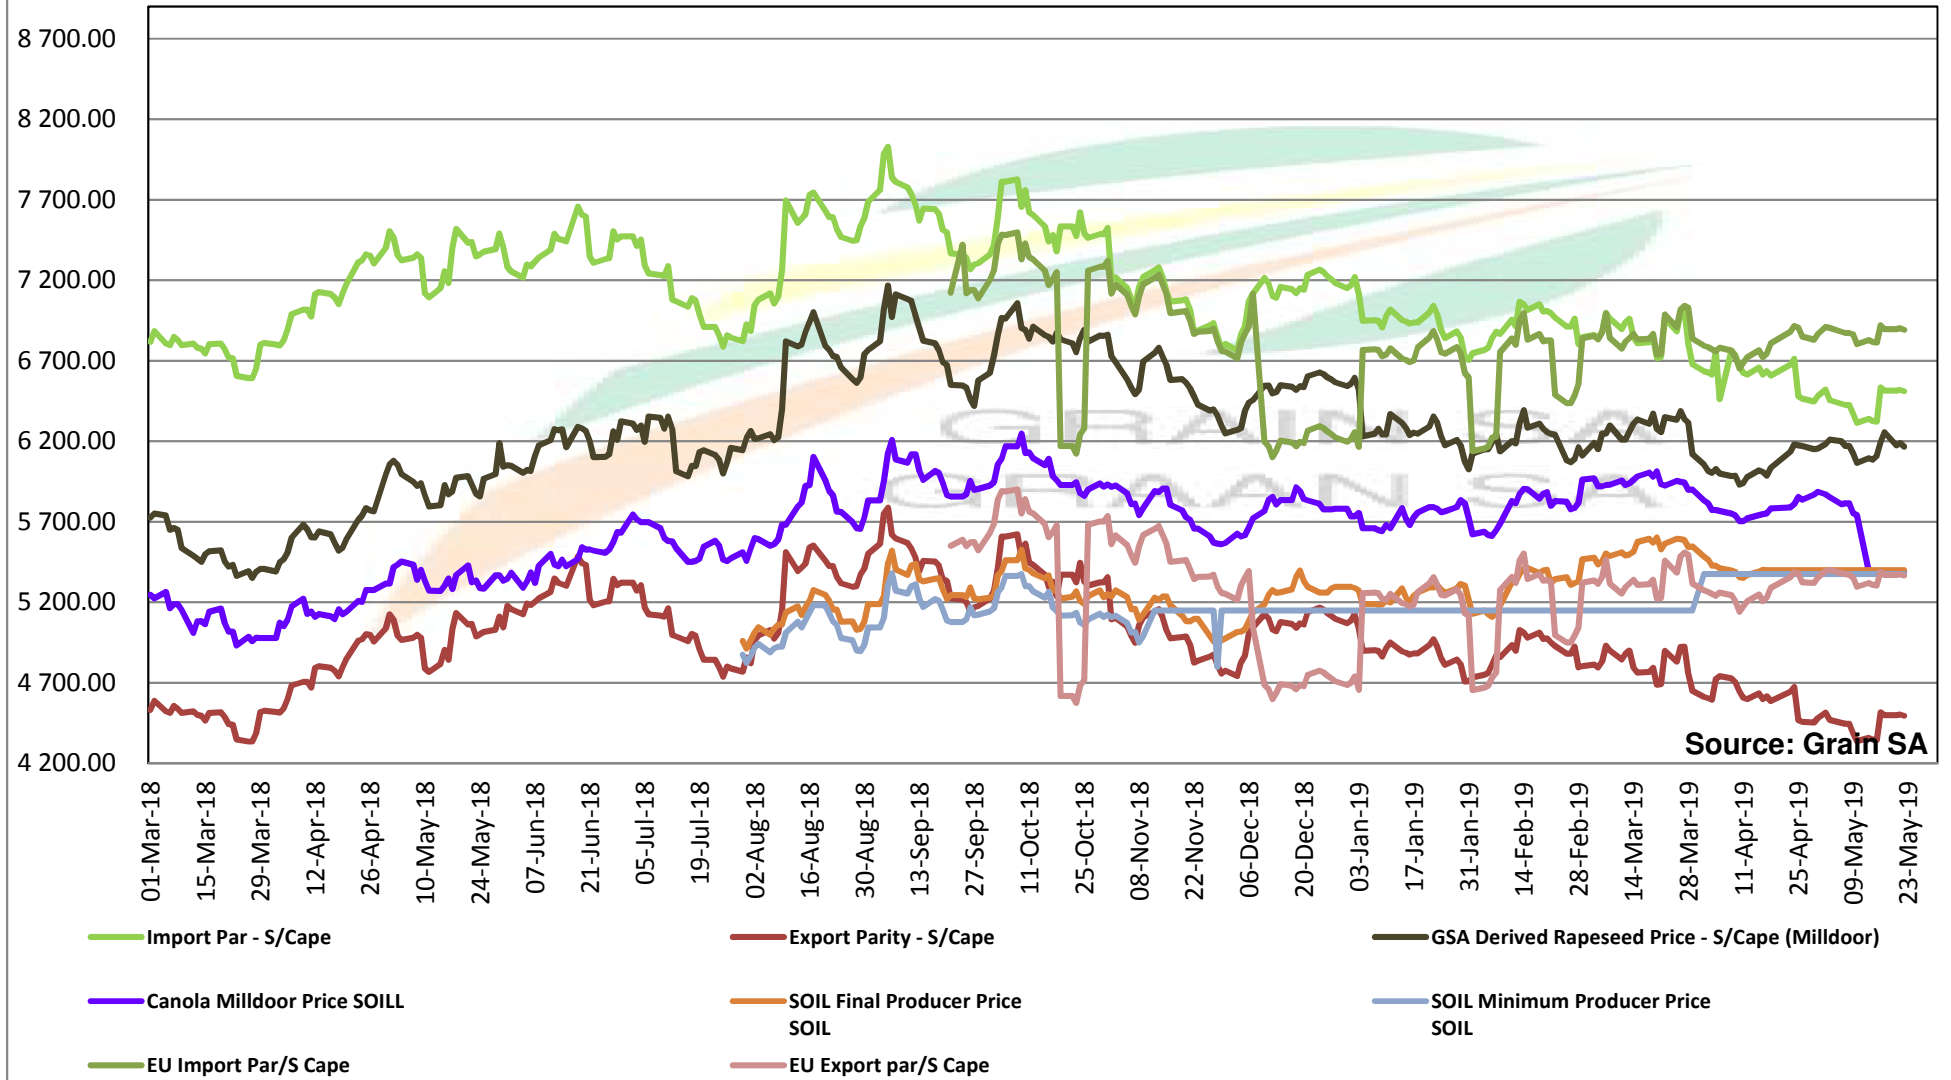

Prices of Canola in the South Cape (Swellendam)
Canolapryse in die Suid-Kaap (Swellendam)

Source: Grain SA