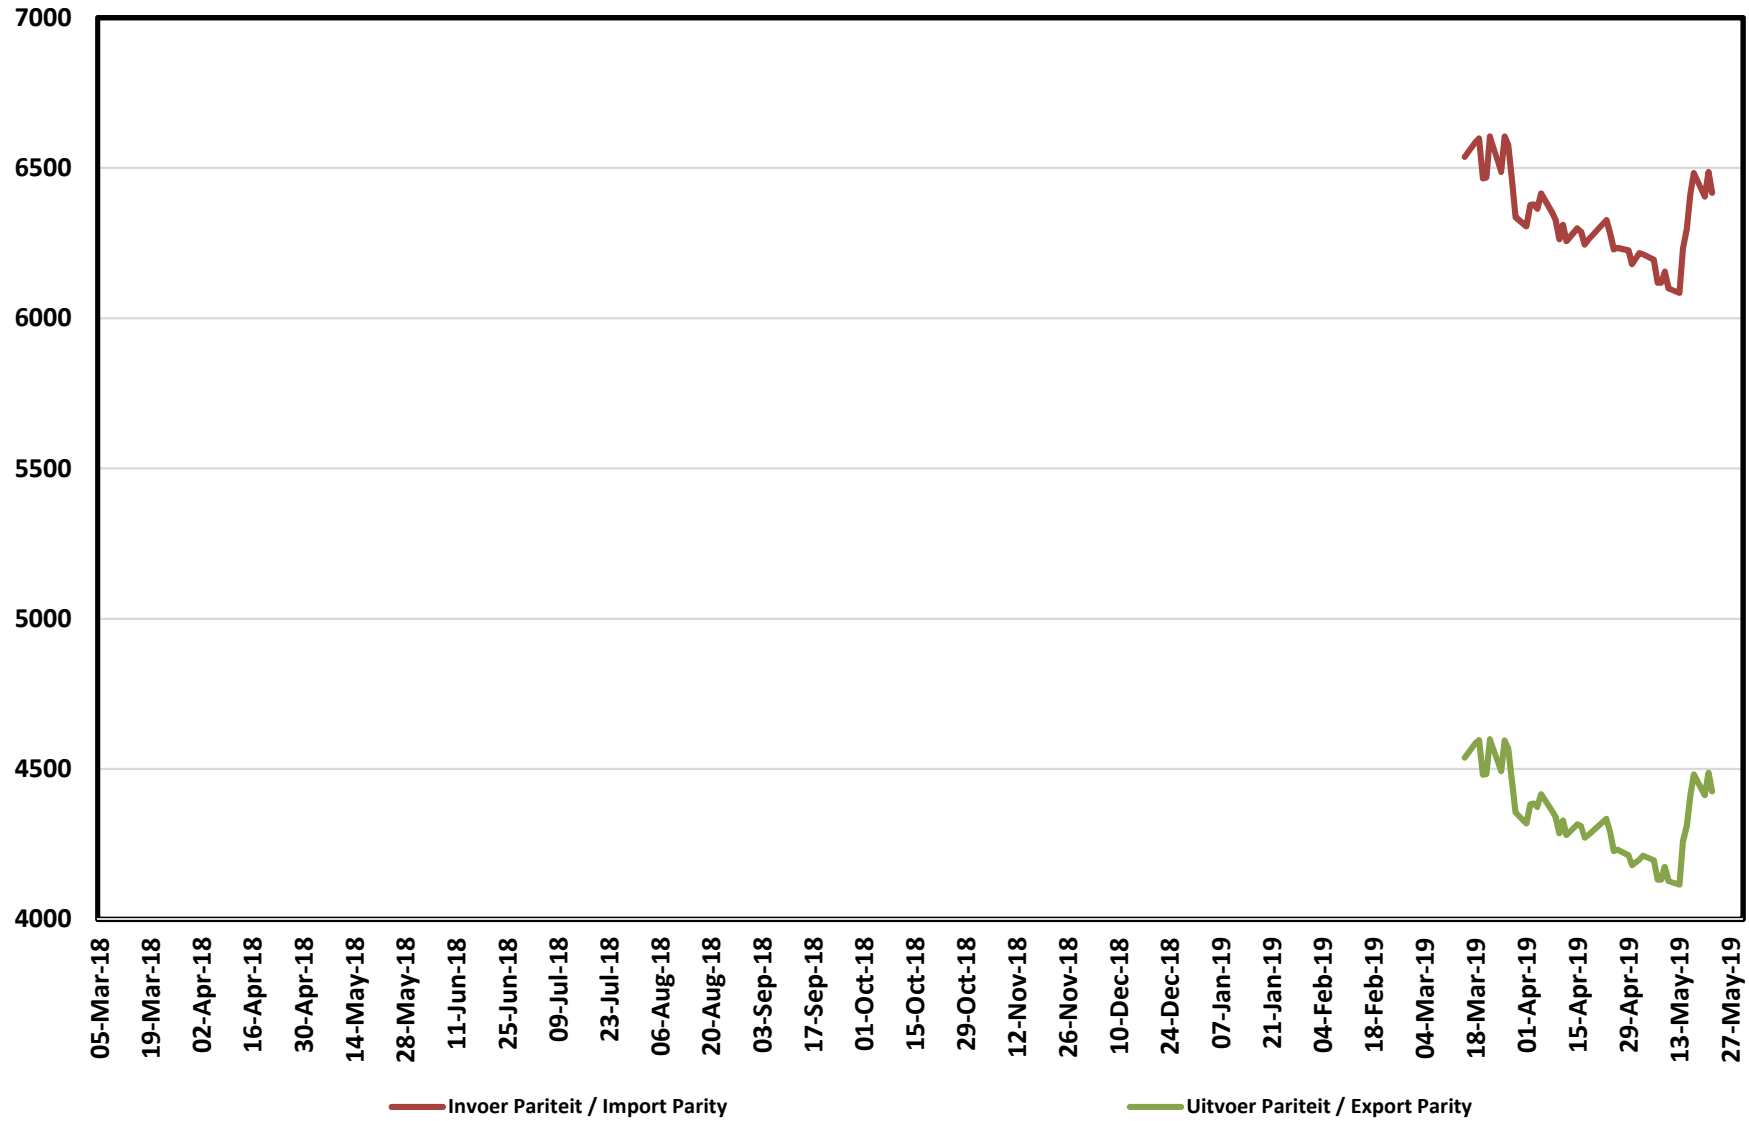

PRICES OF SOYBEAN SEED DELIVERED IN RANDFONTEIN MAY 2019
PRYSE VAN SOJABOONSAAD GELEWER IN RANDFONTEIN MAY 2019