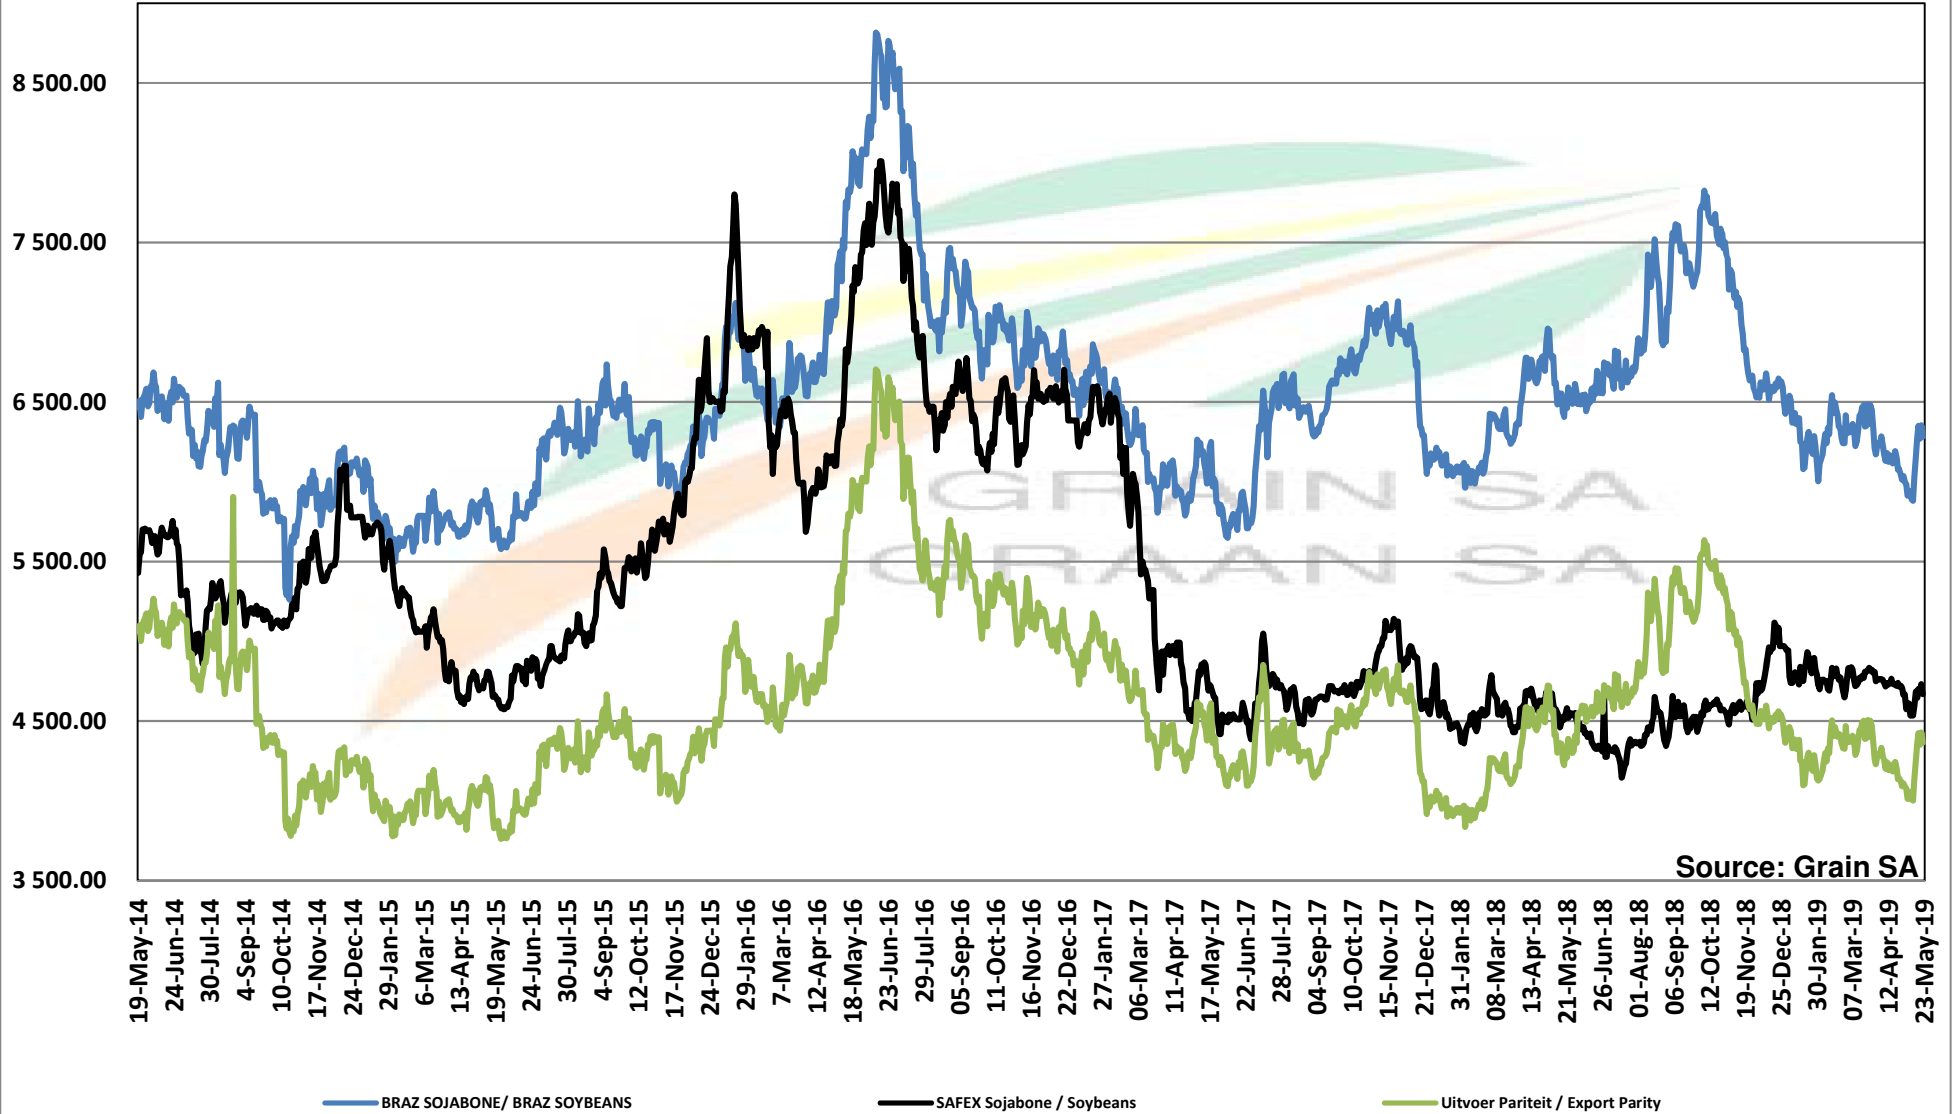

PRICES OF BRAZILIAN SOYBEAN DELIVERED IN RANDFONTEIN PRYSE VAN BRASILIAANSE SOJABONE GELEWER IN RANDFONTEIN