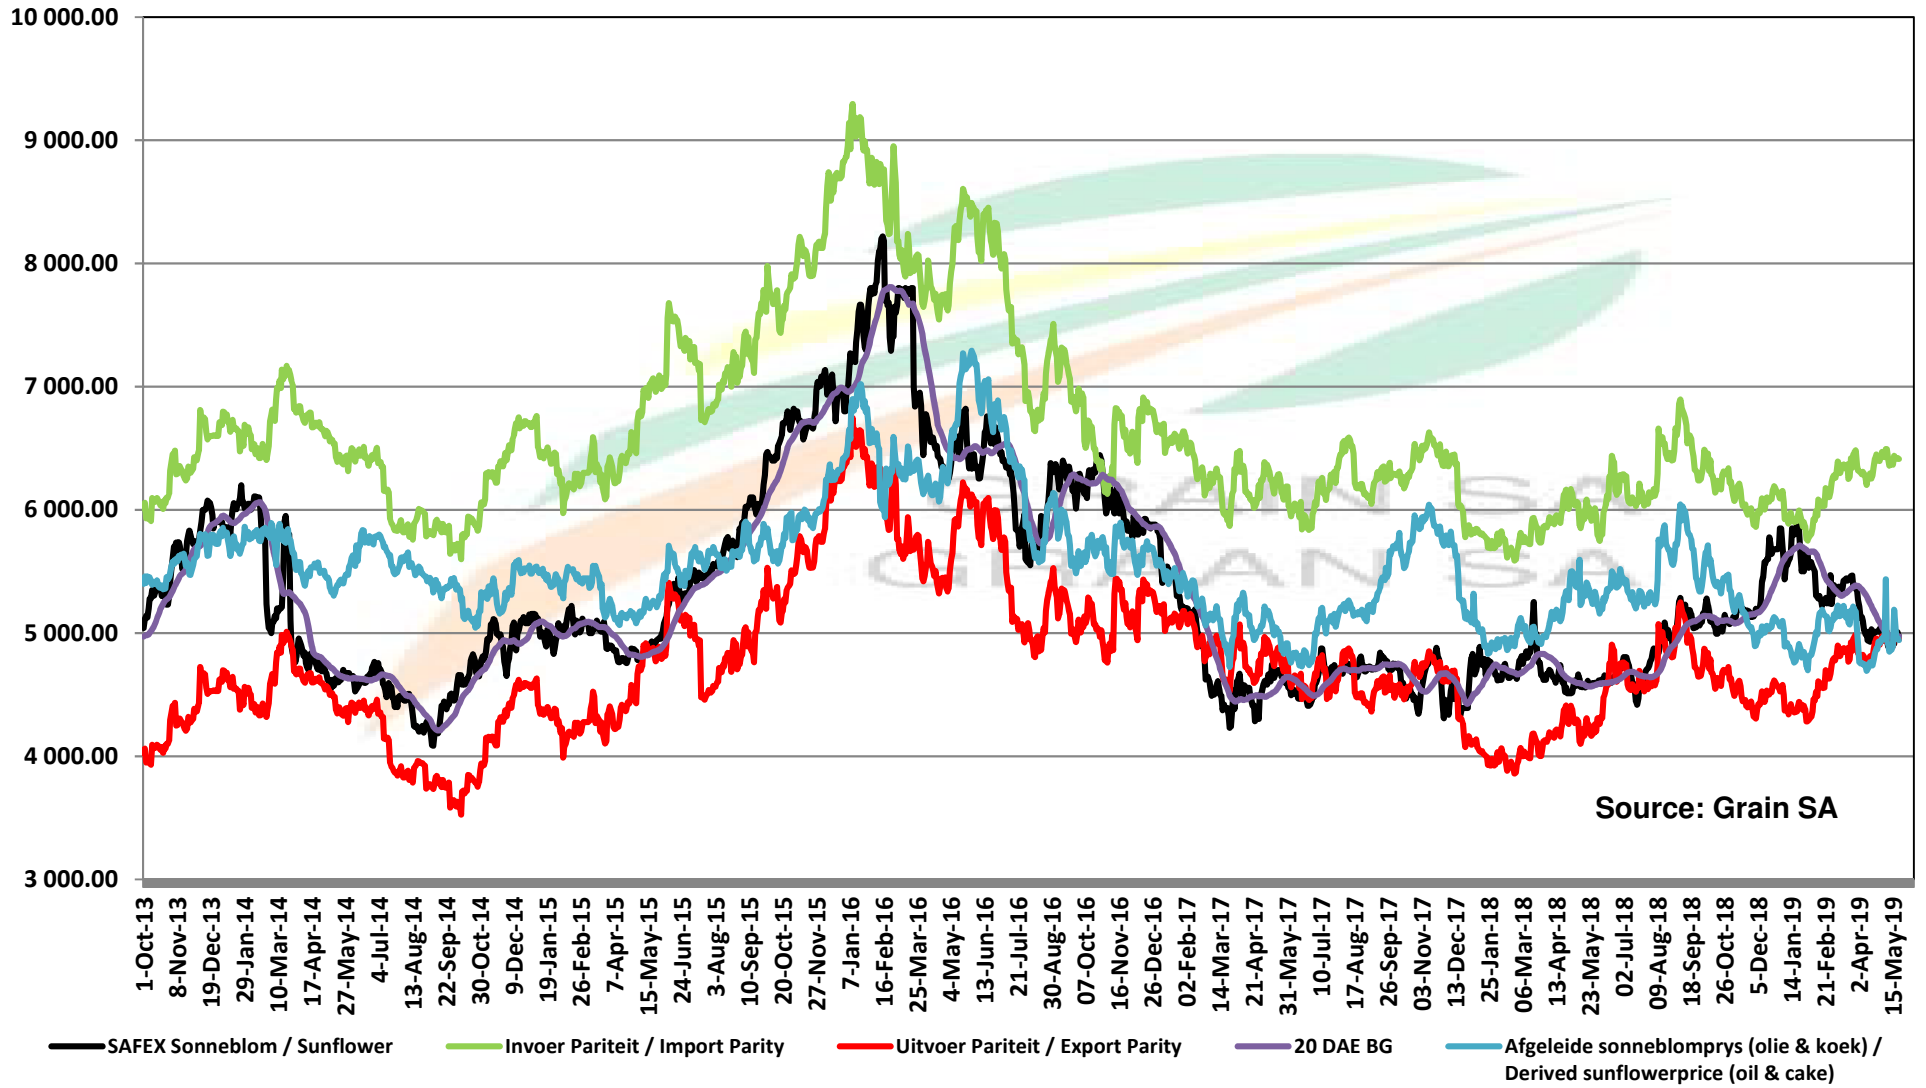

# PRICES OF EU SUNFLOWER SEED DELIVERED IN RANDFONTEIN PRYSE VAN EU SONNEBLOMSAAD GELEWER IN RANDFONTEIN

# PRICES OF EU SUNFLOWER SEED DELIVERED IN RANDFONTEIN PRYSE VAN EU SONNEBLOMSAAD GELEWER IN RANDFONTEIN

Source: Grain SA