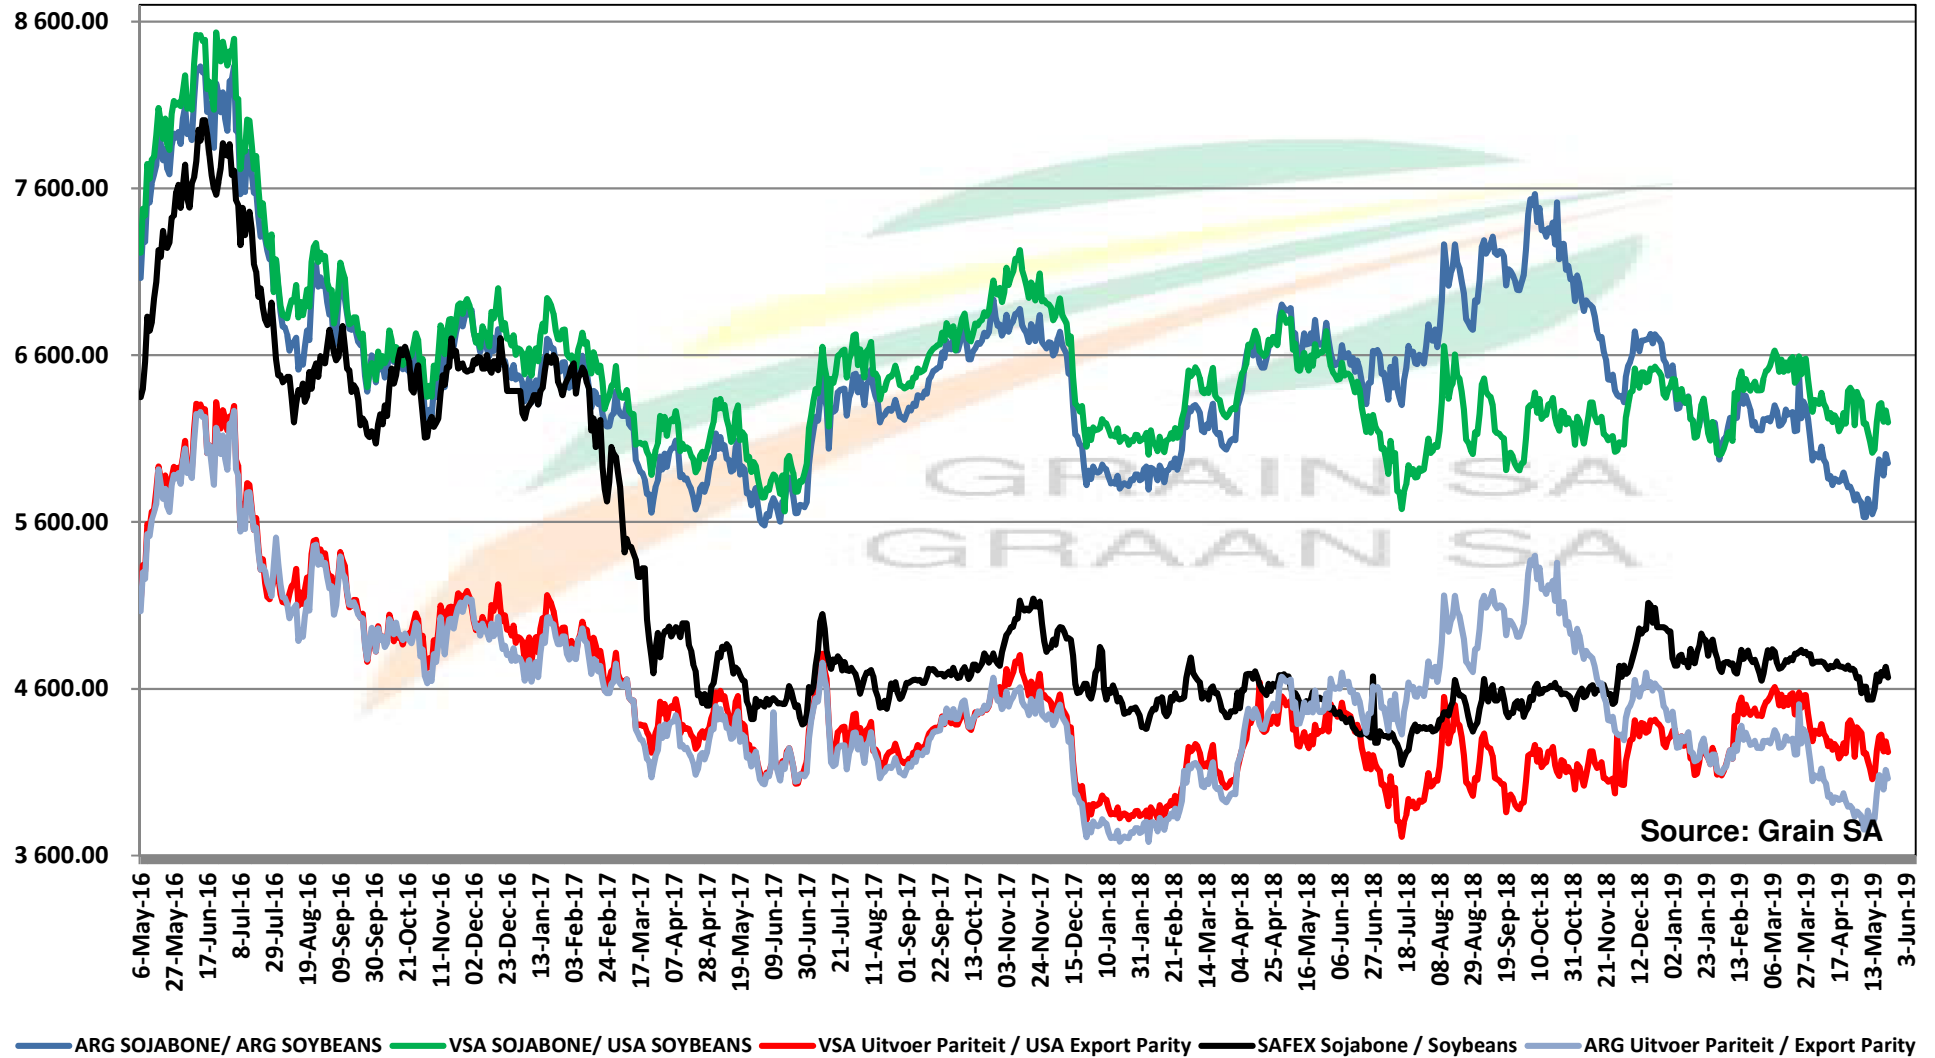

PRICES OF ARGENTINIAN SOYBEAN SEED DELIVERED IN RANDFONTEIN

PRYSE VAN ARGENTYNSE SOJABOONSAAD GELEWER IN RANDFONTEIN