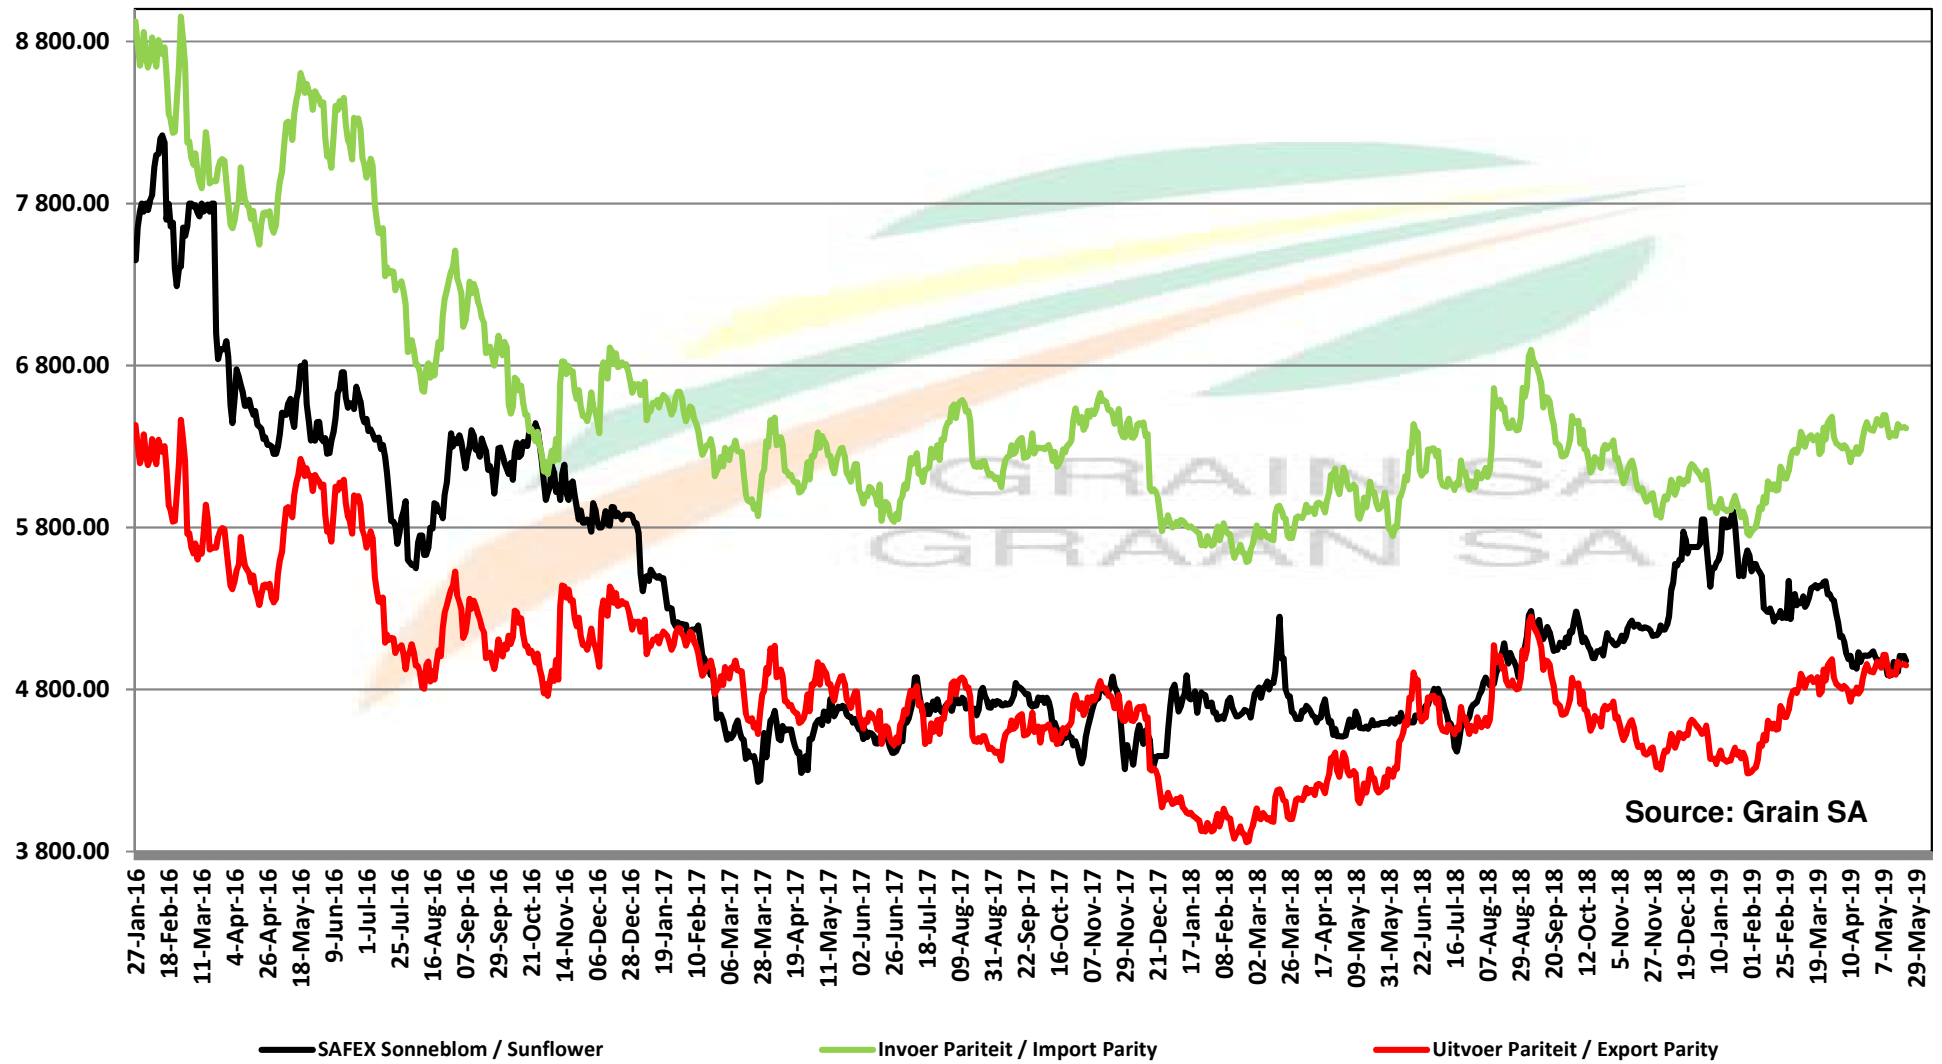

# PRICES OF EU SUNFLOWER SEED DELIVERED IN RANDFONTEIN PRYSE VAN EU SONNEBLOMSAAD GELEWER IN RANDFONTEIN

# PRICES OF EU SUNFLOWER SEED DELIVERED IN RANDFONTEIN PRYSE VAN EU SONNEBLOMSAAD GELEWER IN RANDFONTEIN

Source: Grain SA