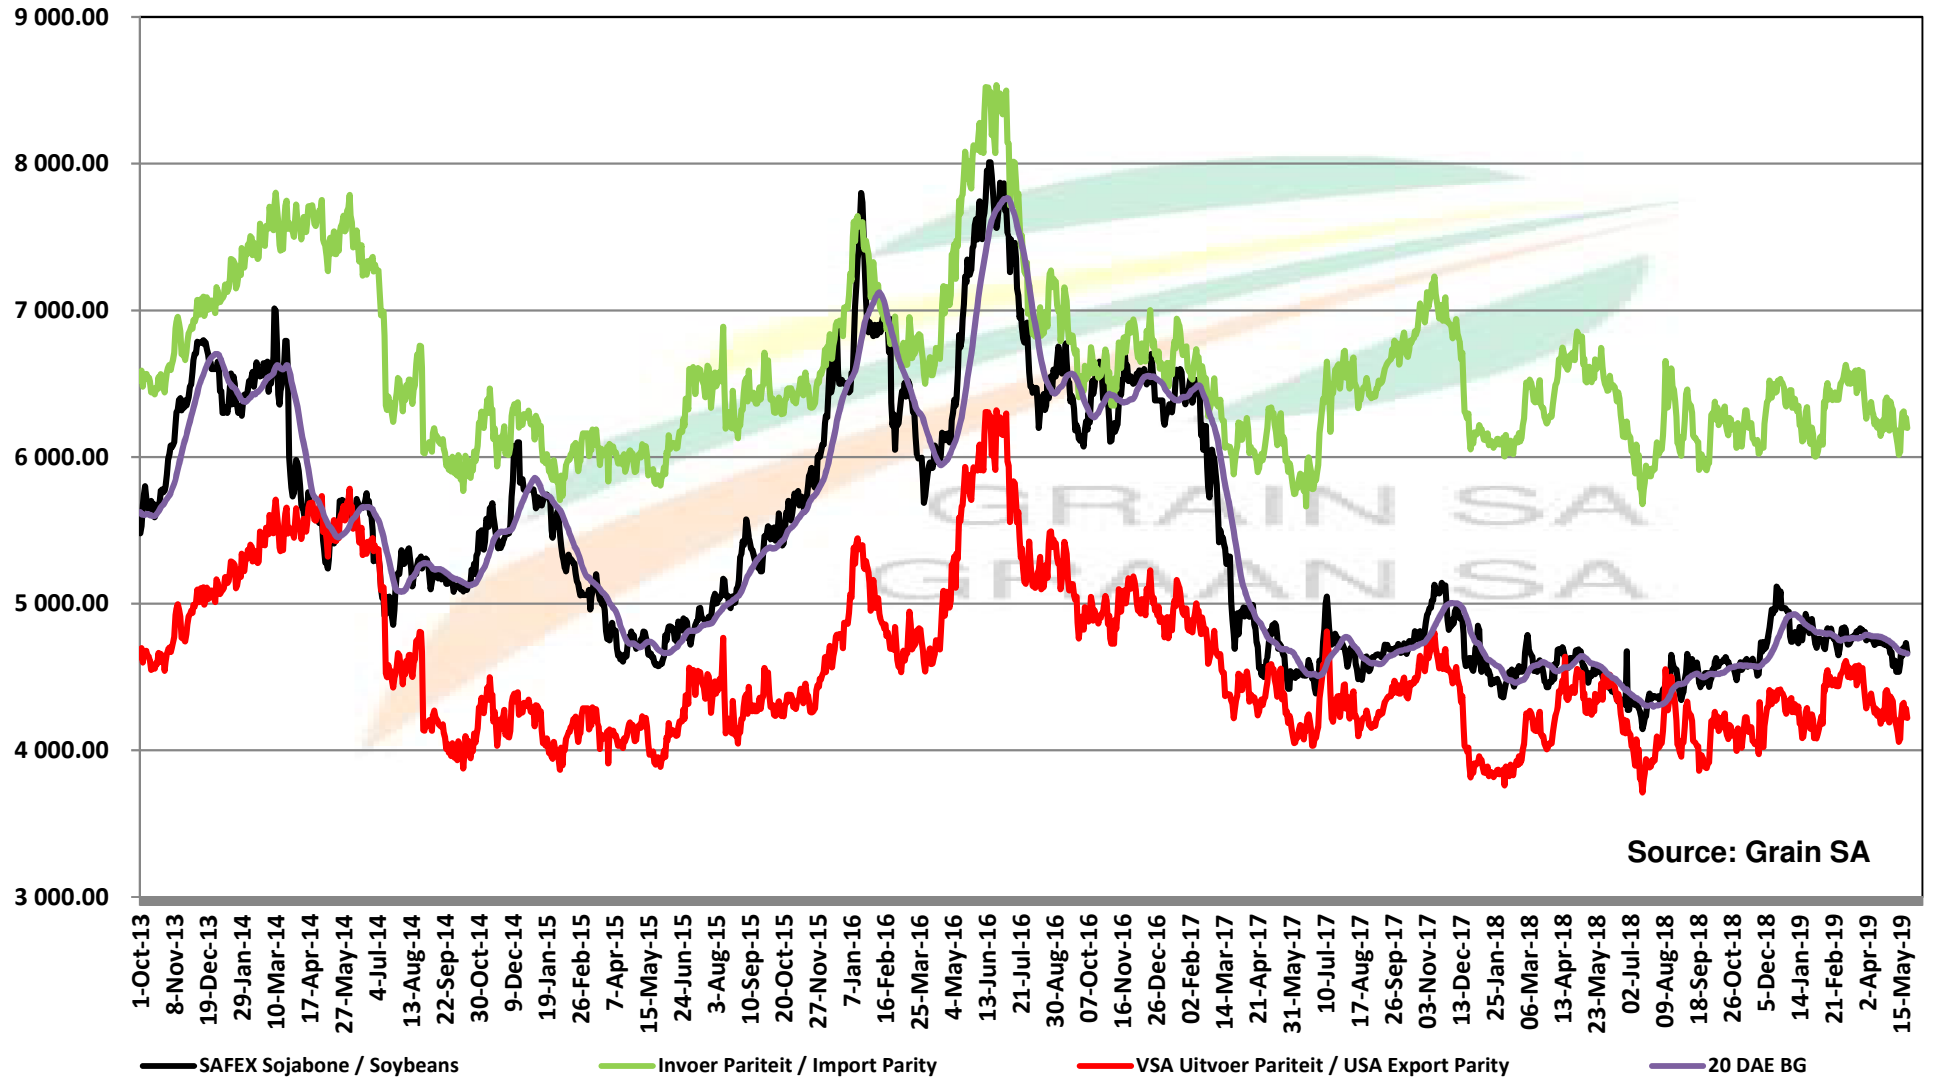

PRICES OF SOYBEAN SEED DELIVERED IN RANDFONTEIN PRYSE VAN SOJABOONSAAD GELEWER IN RANDFONTEIN

Source: Grain SA