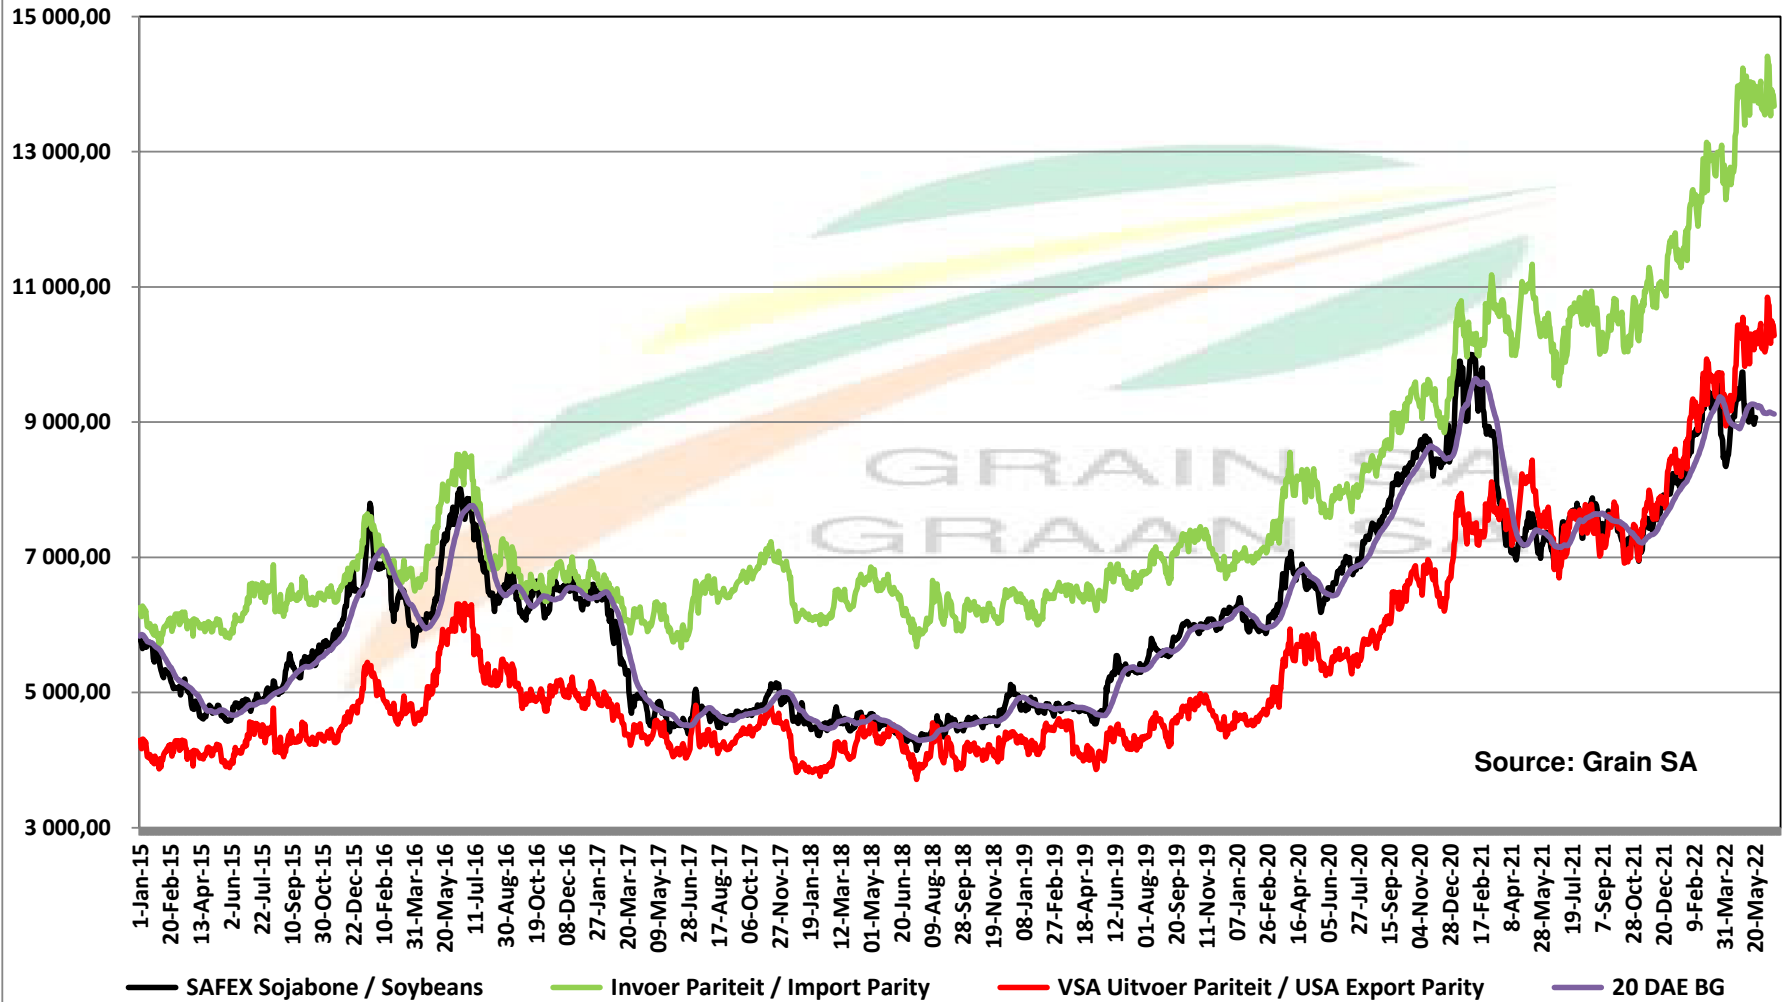

PRICES OF SOYBEAN SEED DELIVERED IN RANDFONTEIN PRYSE VAN SOJABOONSAAD GELEWER IN RANDFONTEIN