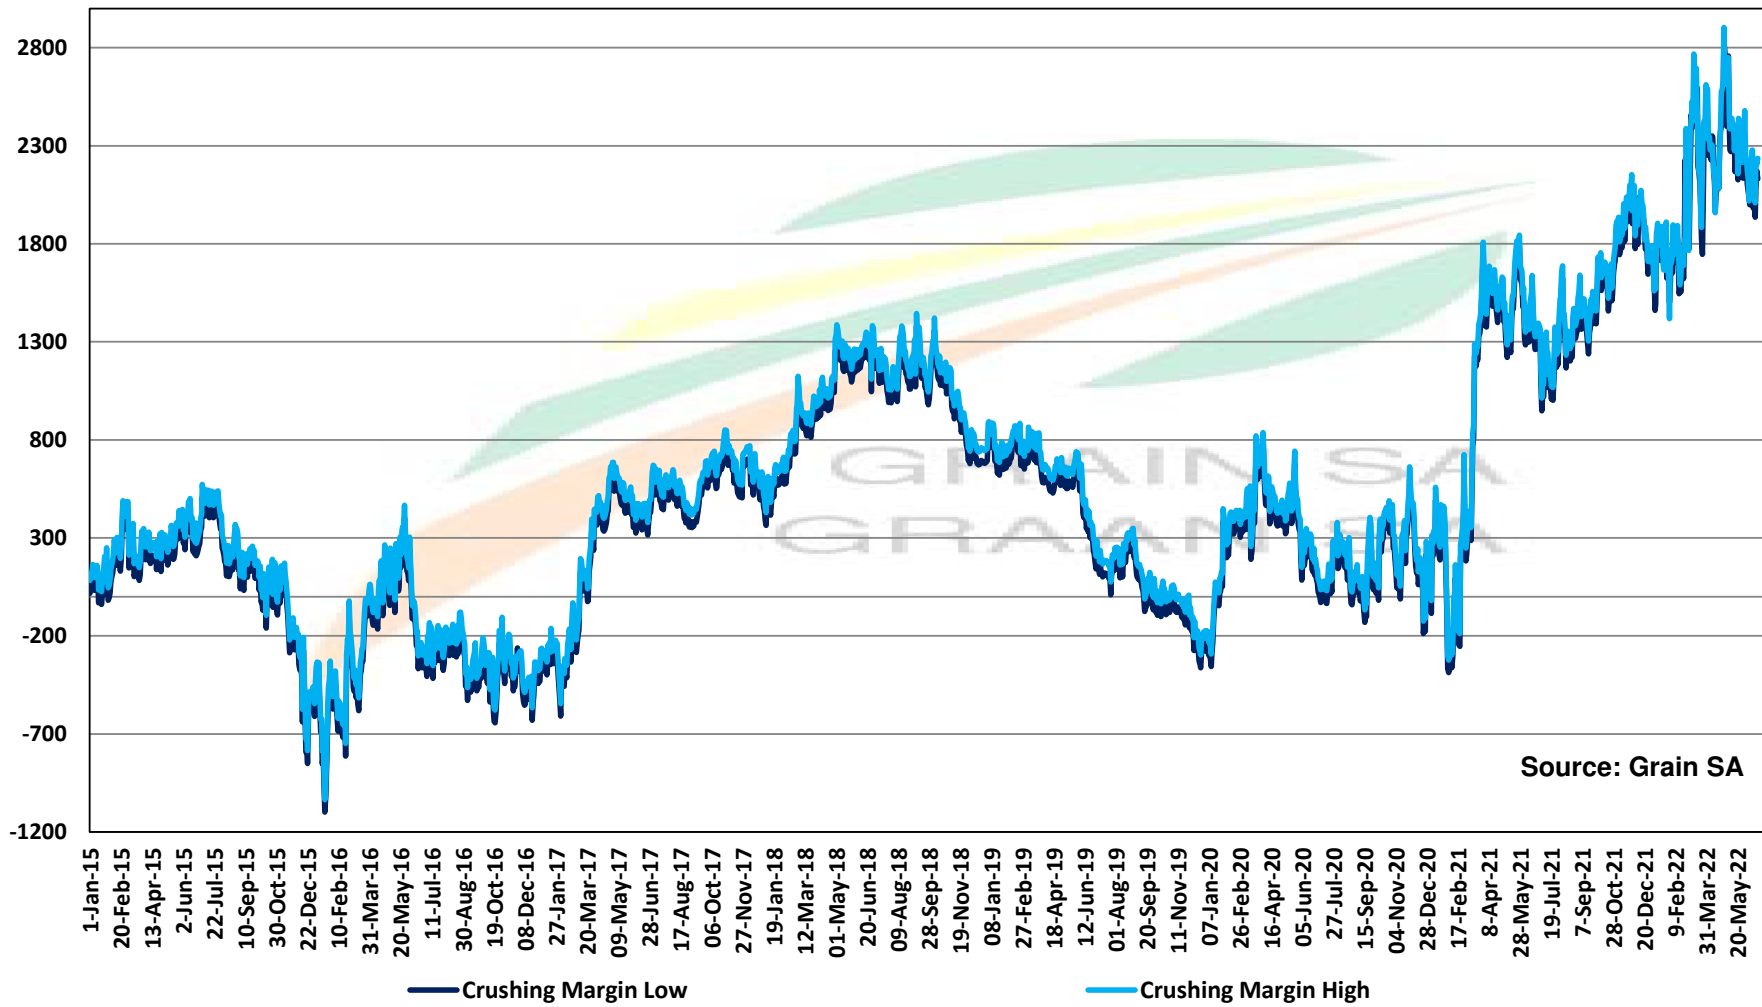

PRICES OF SOYBEAN CRUSHING MARGIN PRYSE VAN SOJABOON PERSMARGE