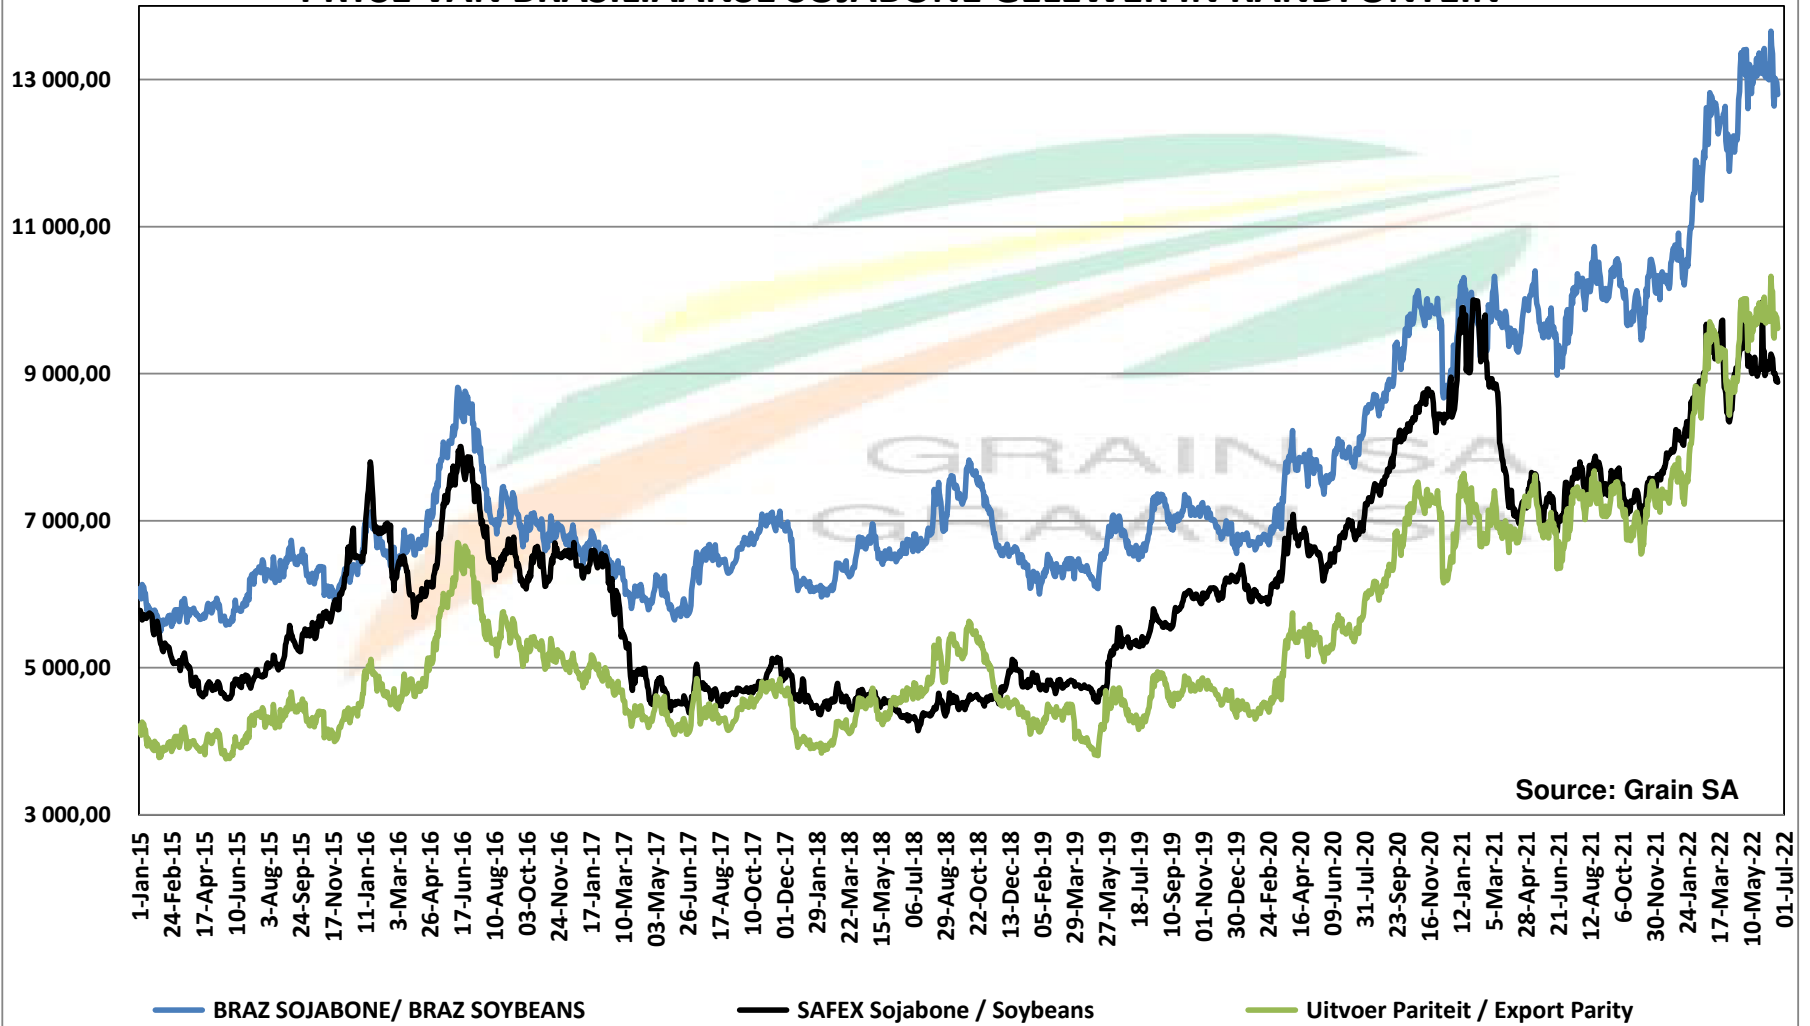

PRICES OF BRAZILIAN SOYBEAN DELIVERED IN RANDFONTEIN
PRYSE VAN BRASILIAANSE SOJABONE GELEWER IN RANDFONTEIN