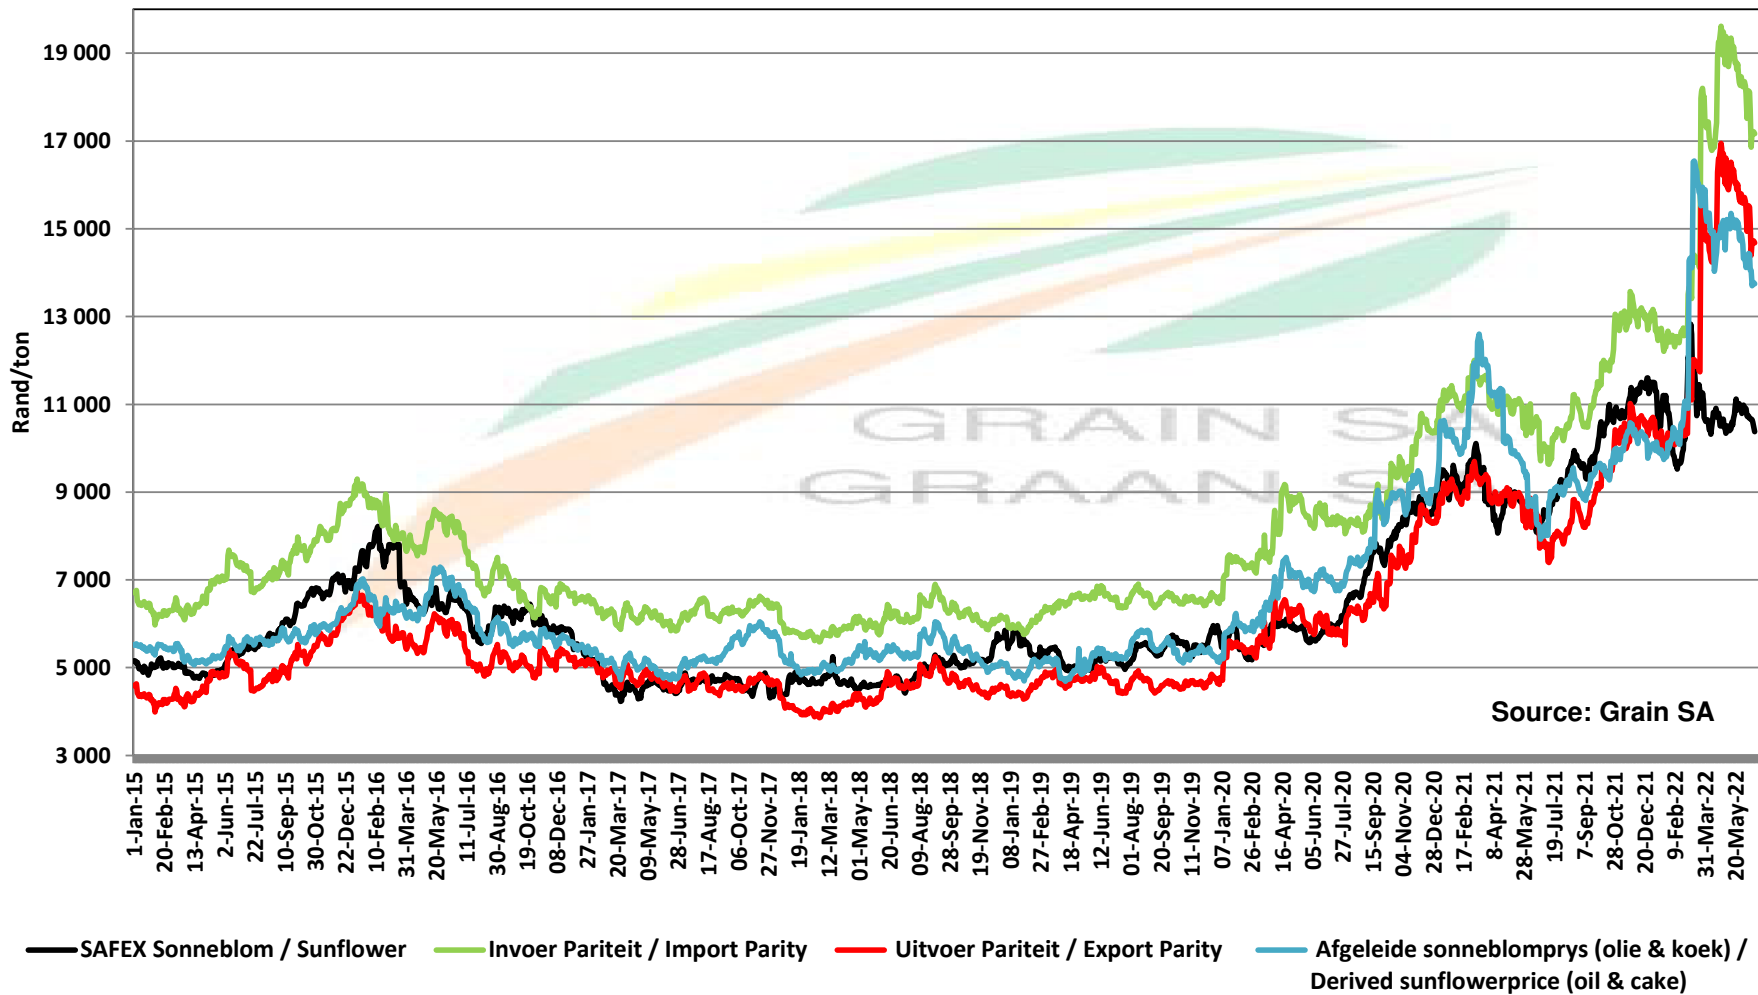

# PRICES OF EU SUNFLOWER SEED DELIVERED IN RANDFONTEIN PRYSE VAN EU SONNEBLOMSAAD GELEWER IN RANDFONTEIN