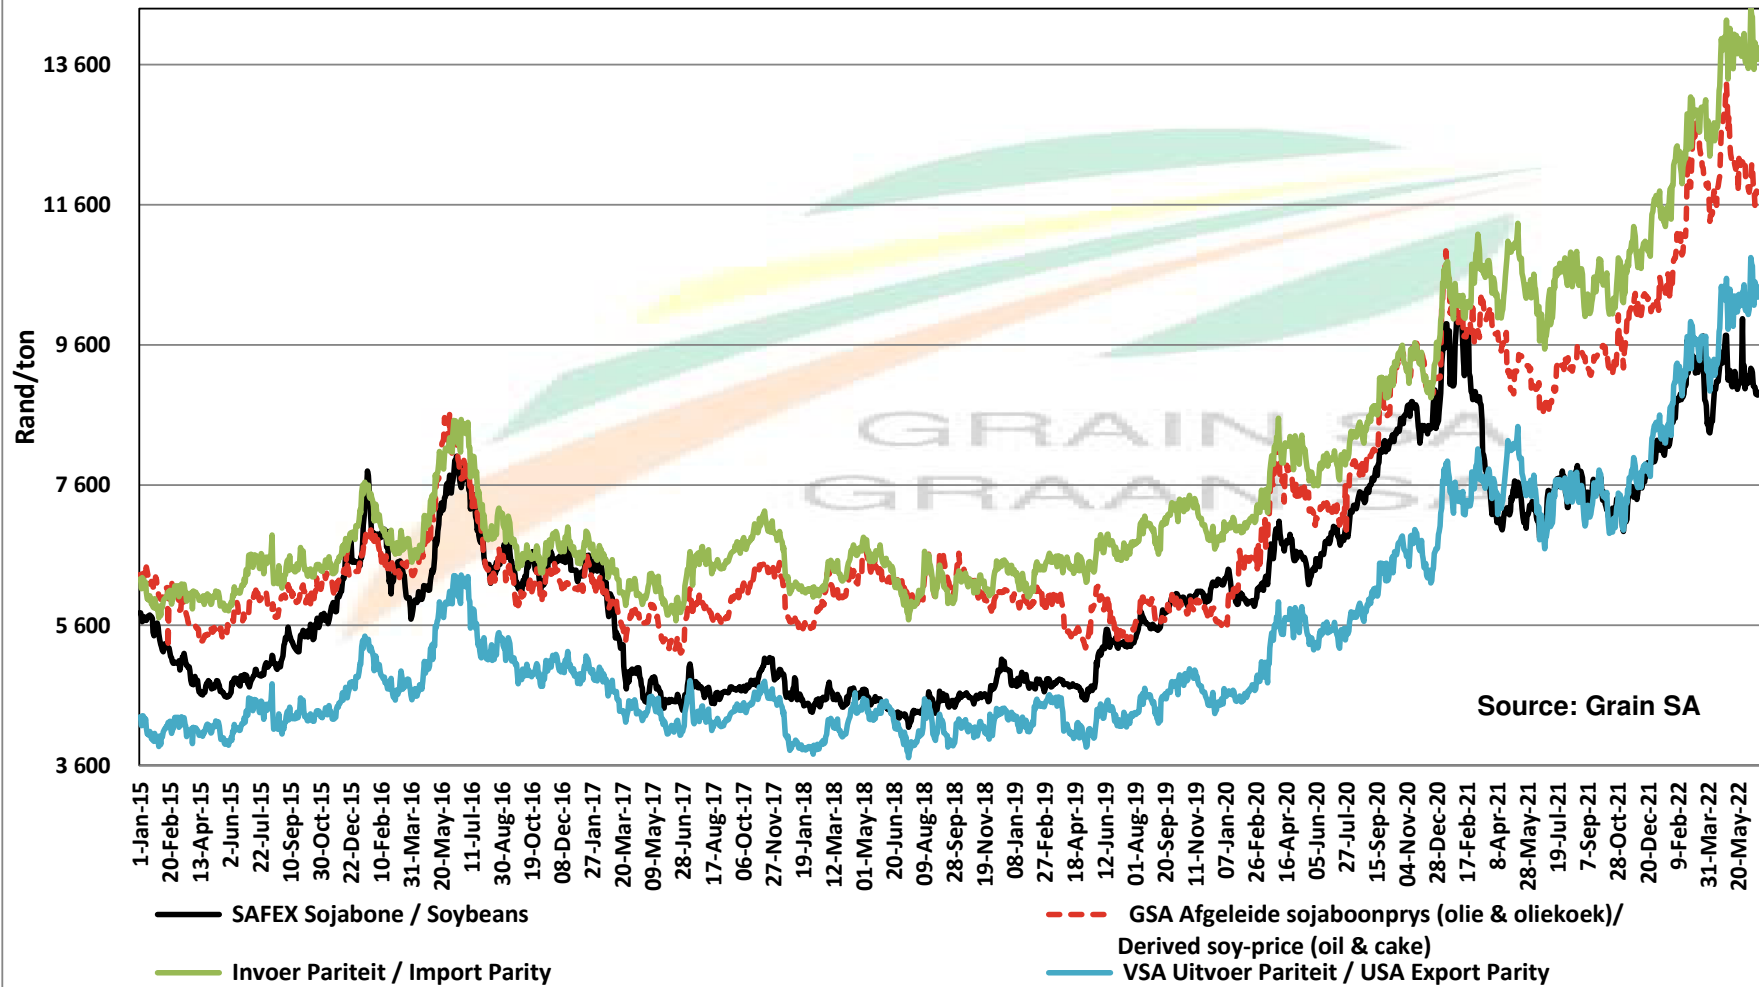

PRICES OF DERIVED SOYBEAN DELIVERED IN RANDFONTEIN PRYSE VAN AFGELEIDE SOJABONE GELEWER IN RANDFONTEIN