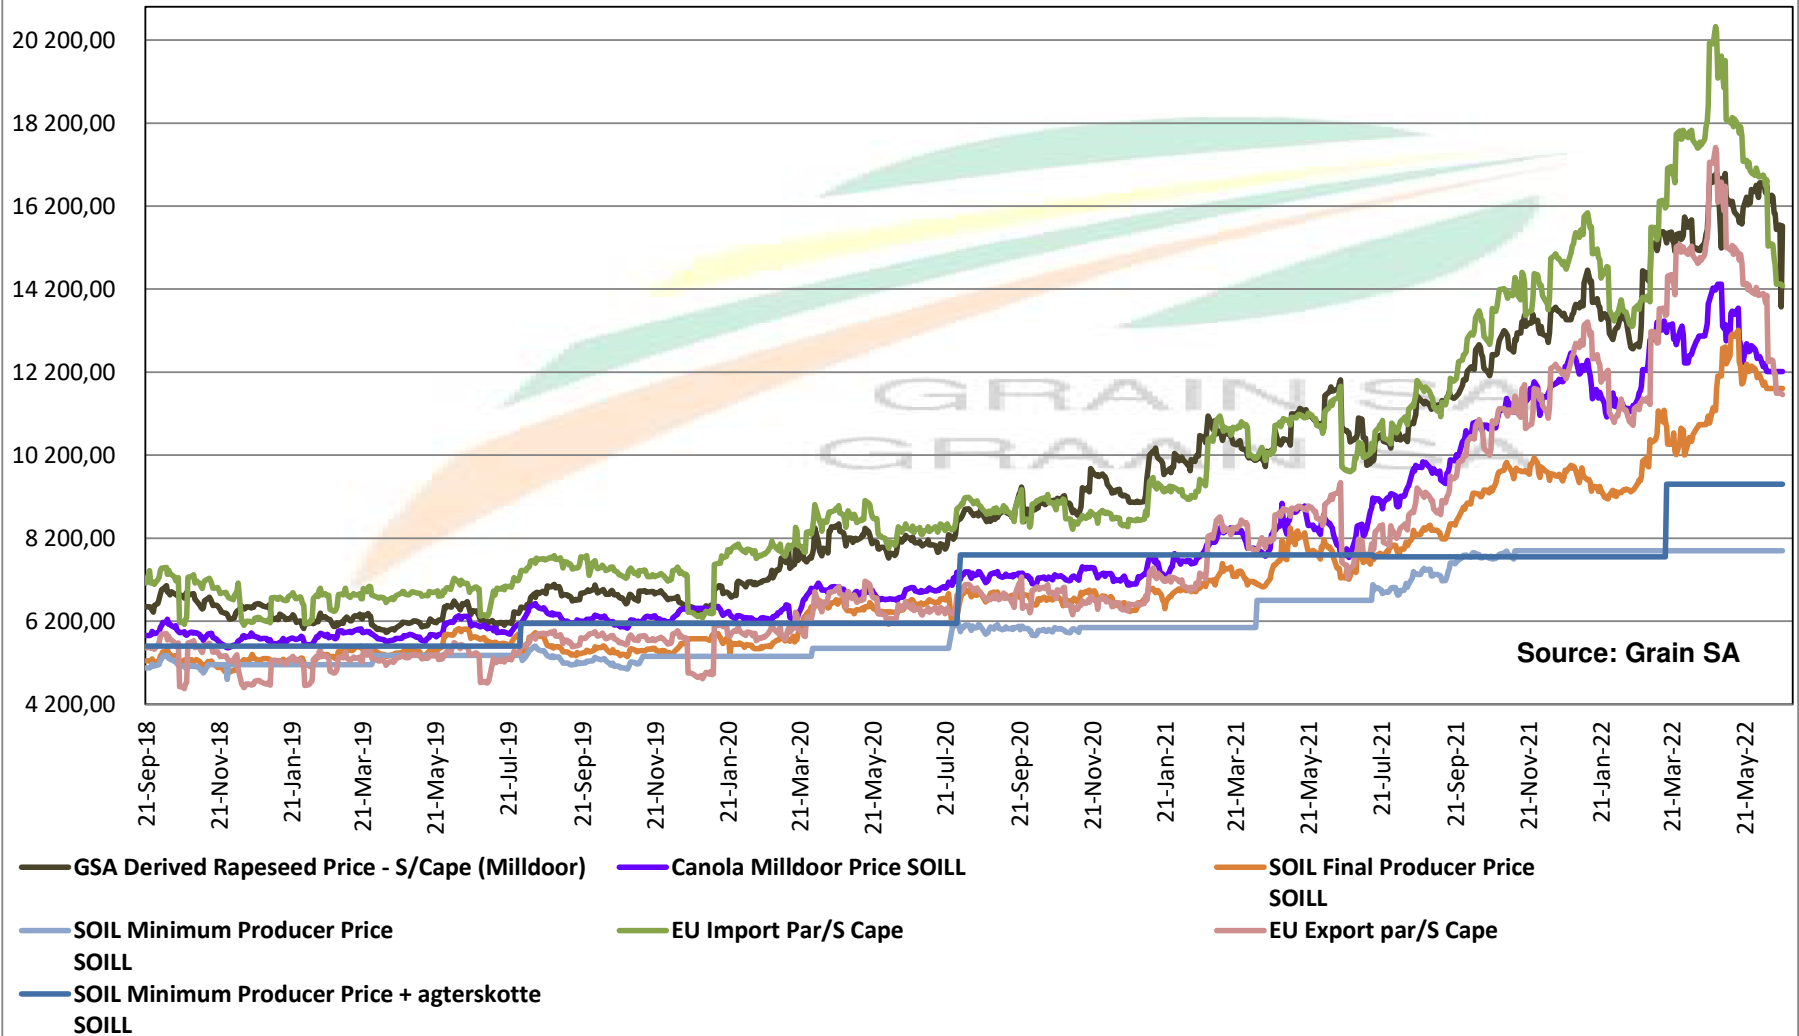

Prices of Canola in the South Cape (Swellendam)
Canolapryse in die Suid-Kaap (Swellendam)